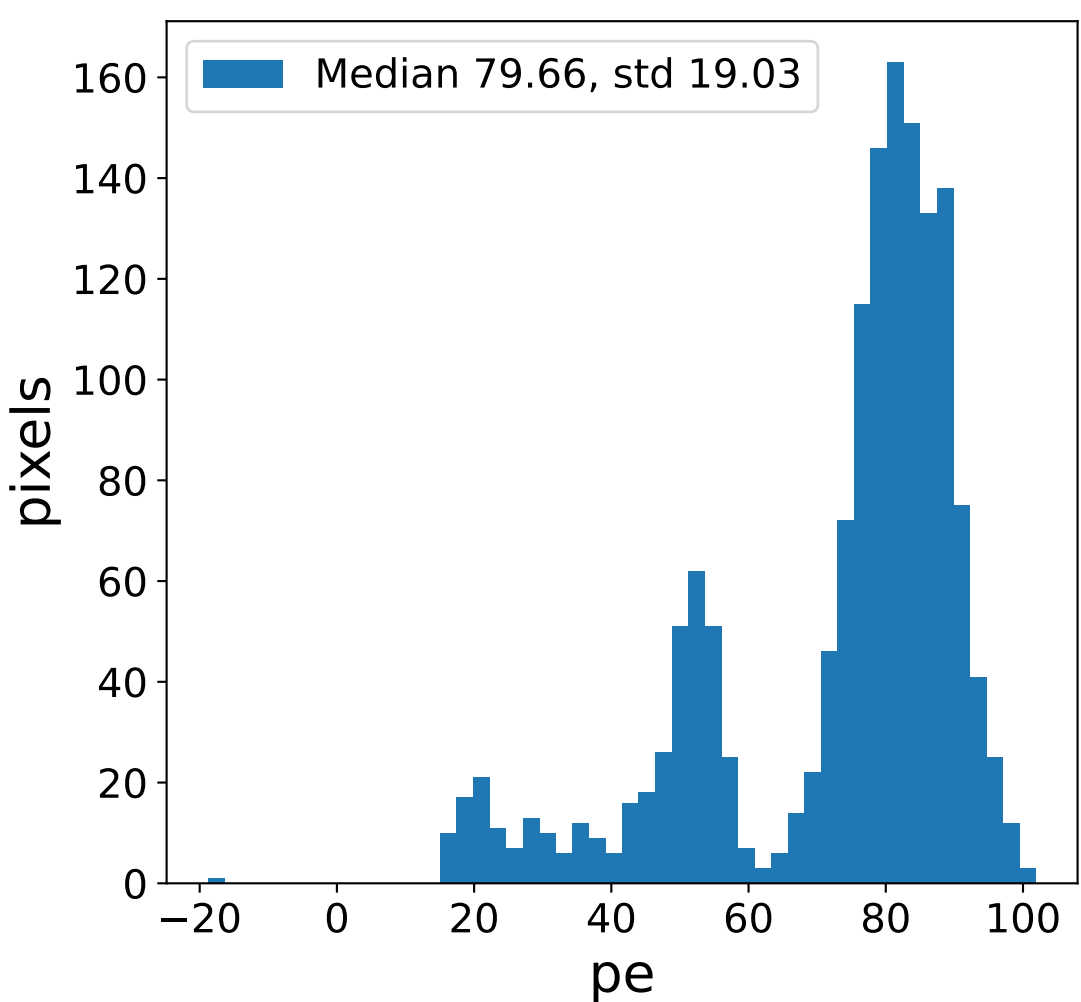

pedestal sample of 10000 events