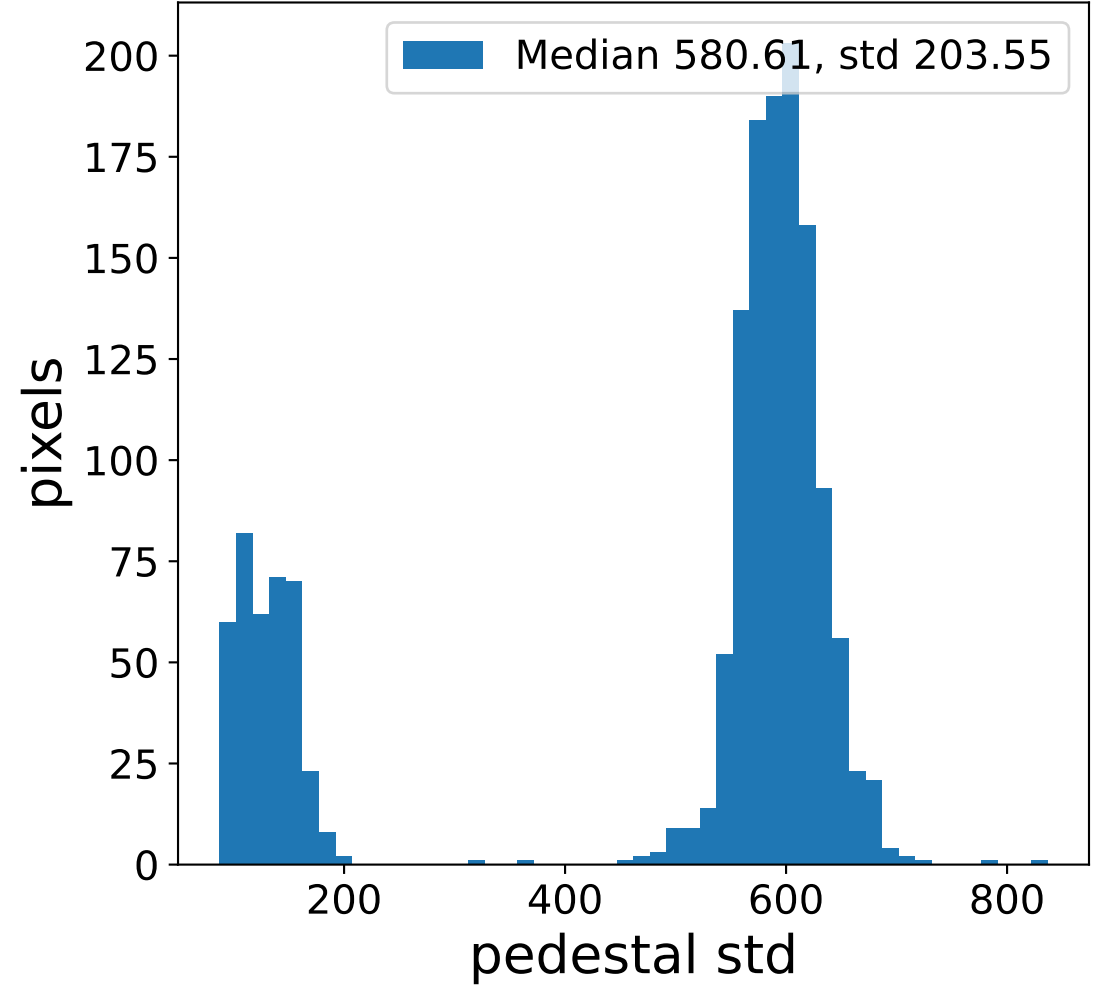

pedestal sample of 10000 events