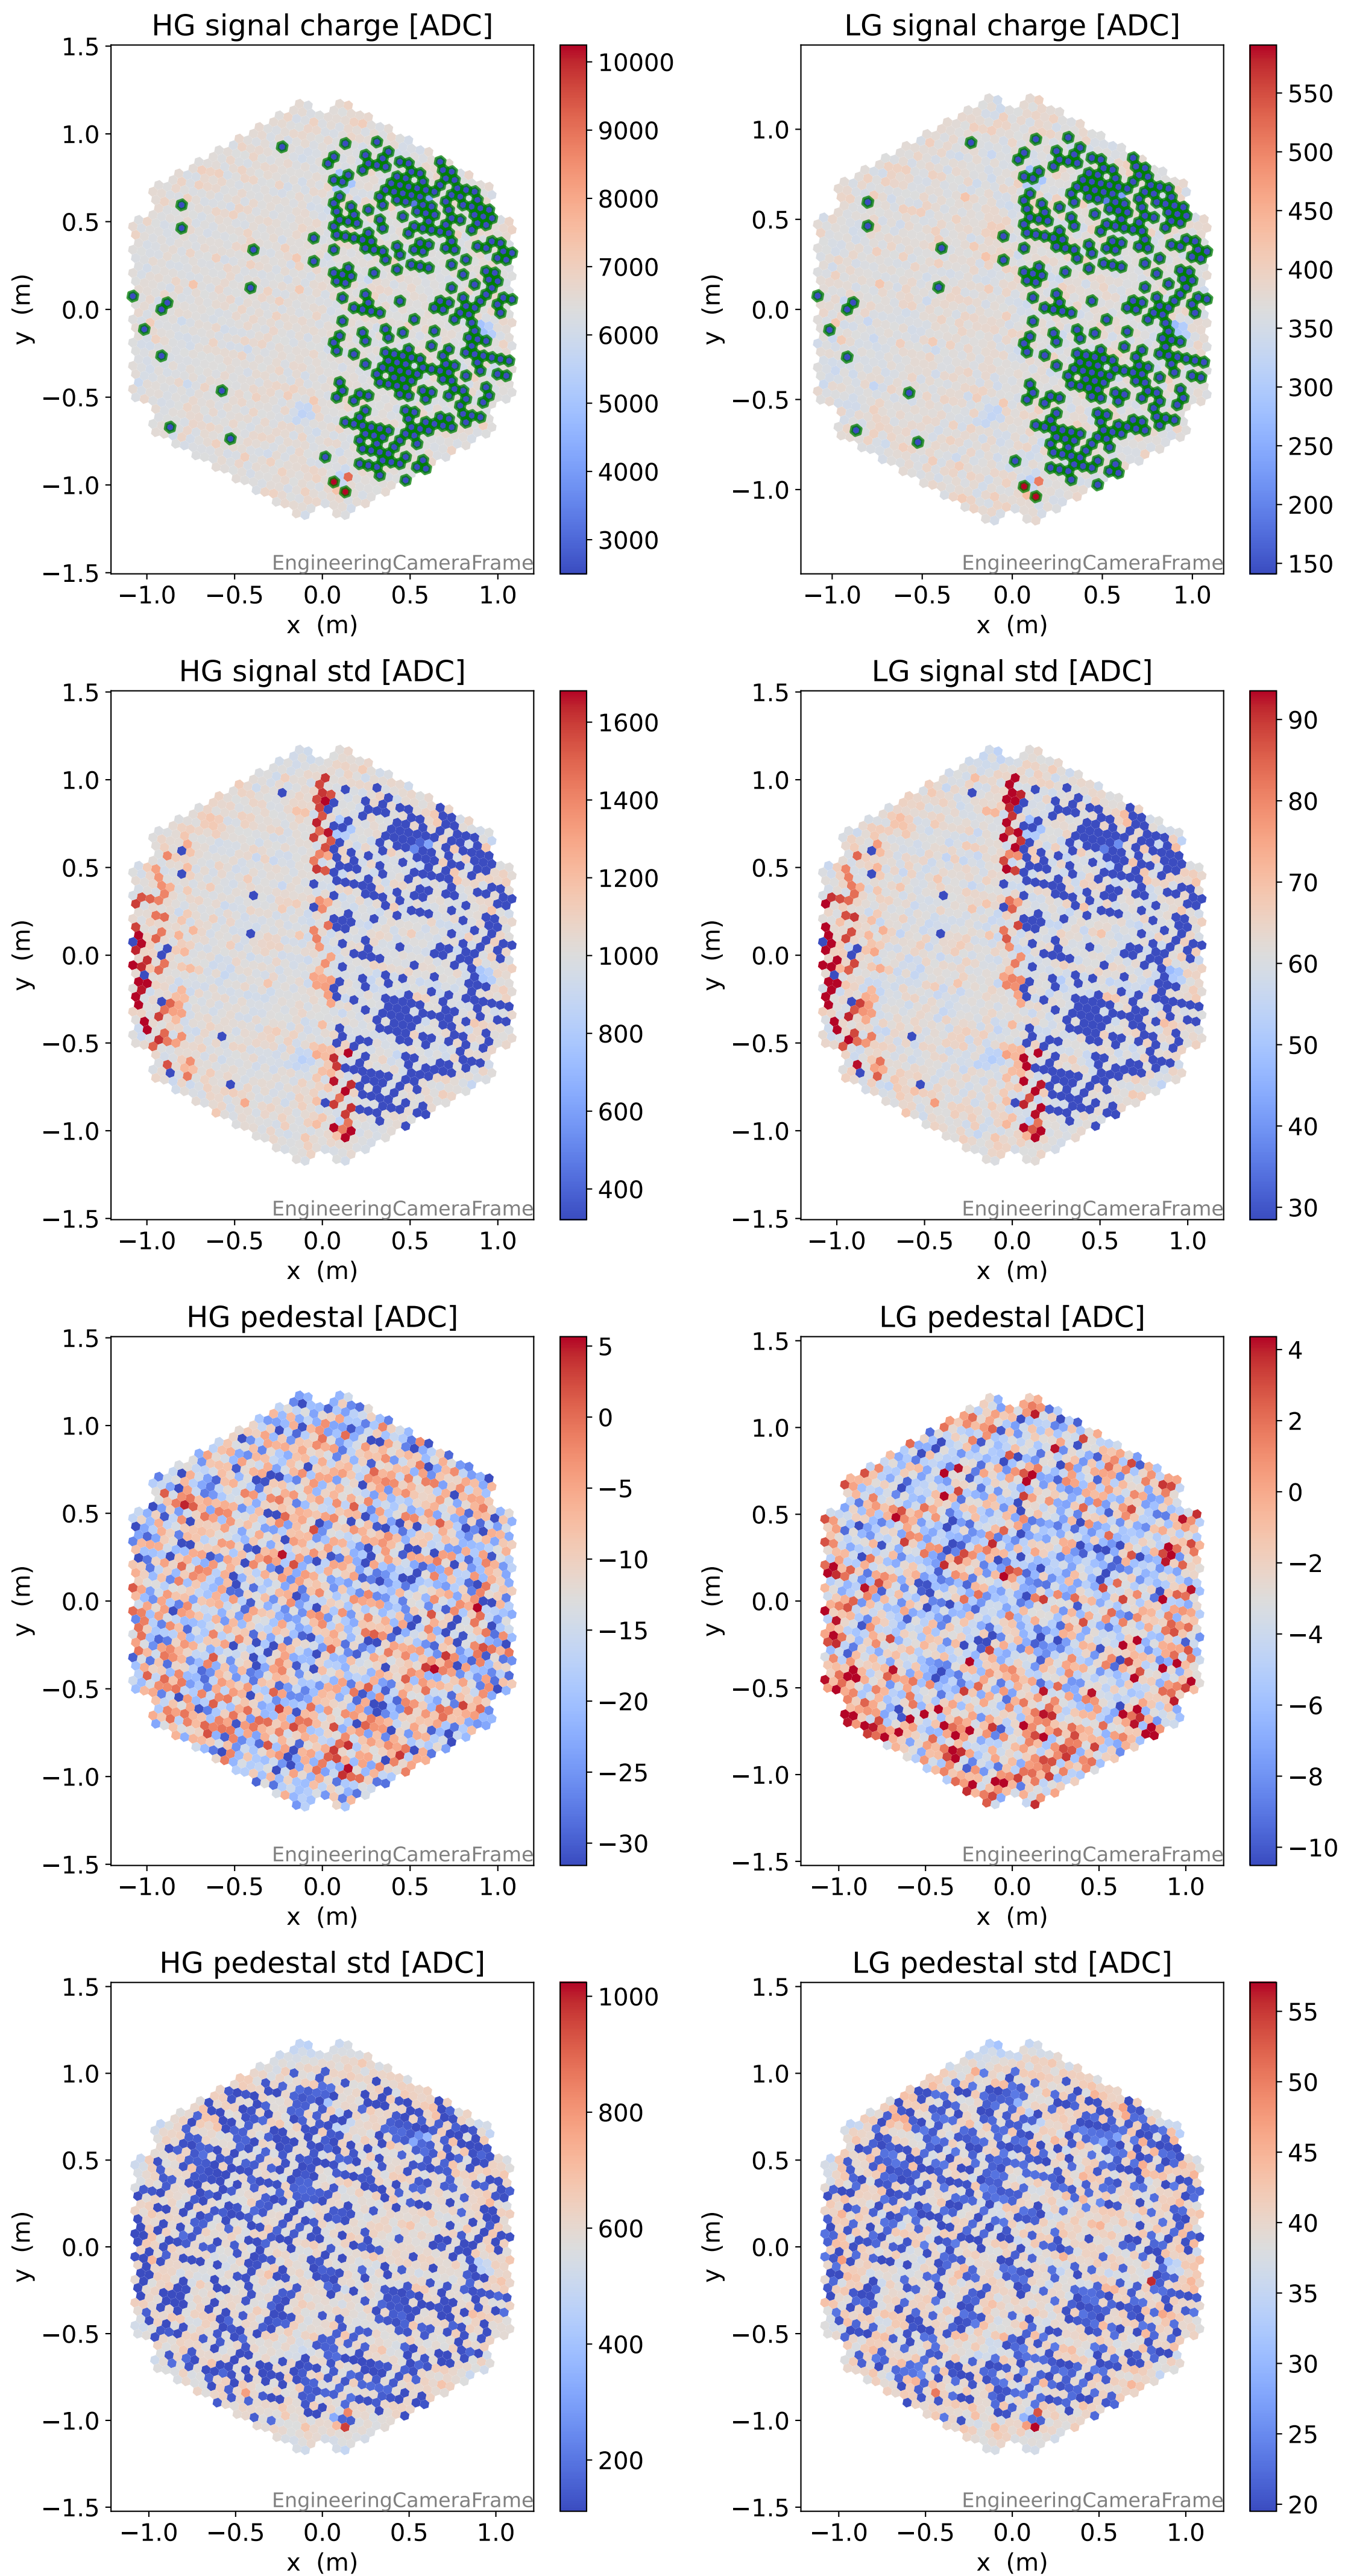

# Run 7405

# Run 7405 channel: HG

FF sample of 6008 events

pedestal sample of 10000 events

## FF sample of 6008 events

## pedestal sample of 10000 events