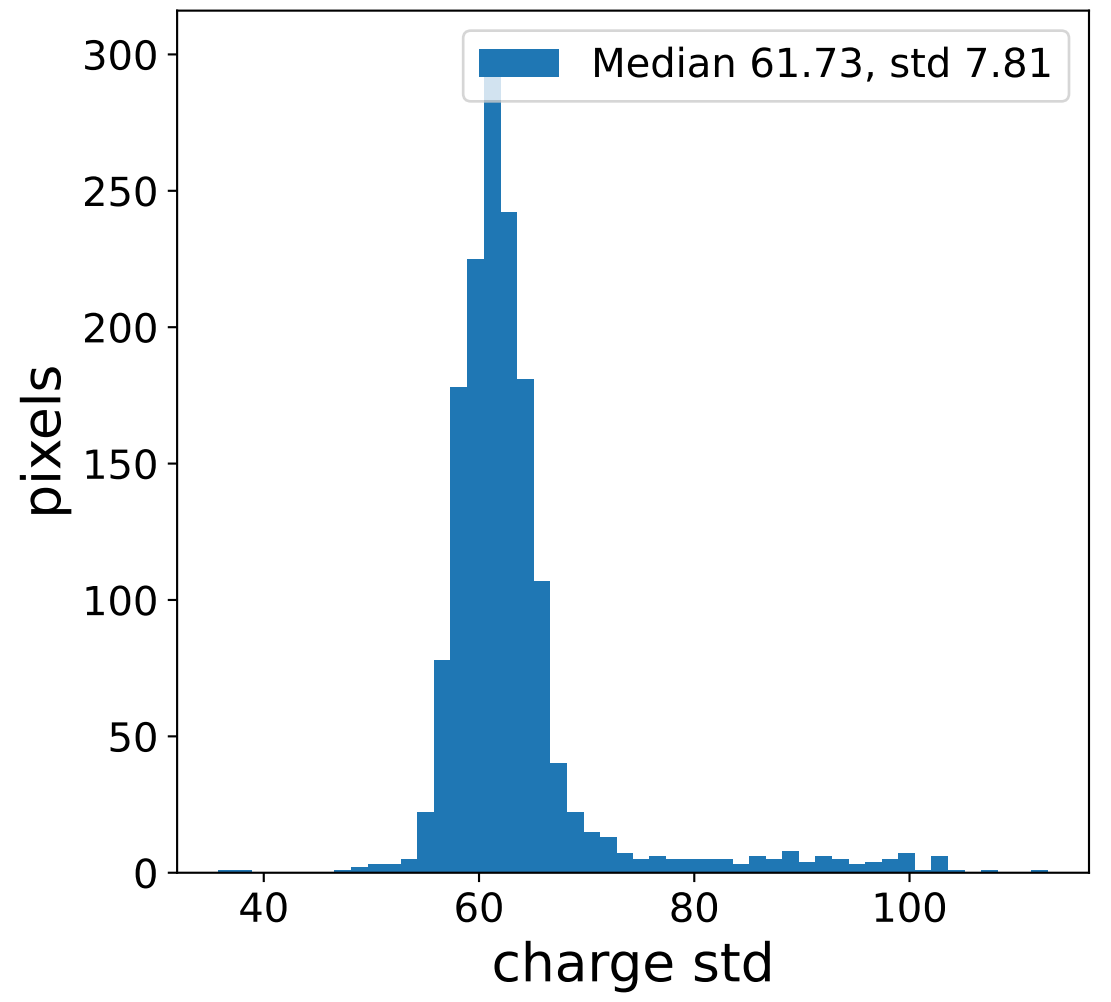

Run 7405 channel: LG

FF sample of 6008 events