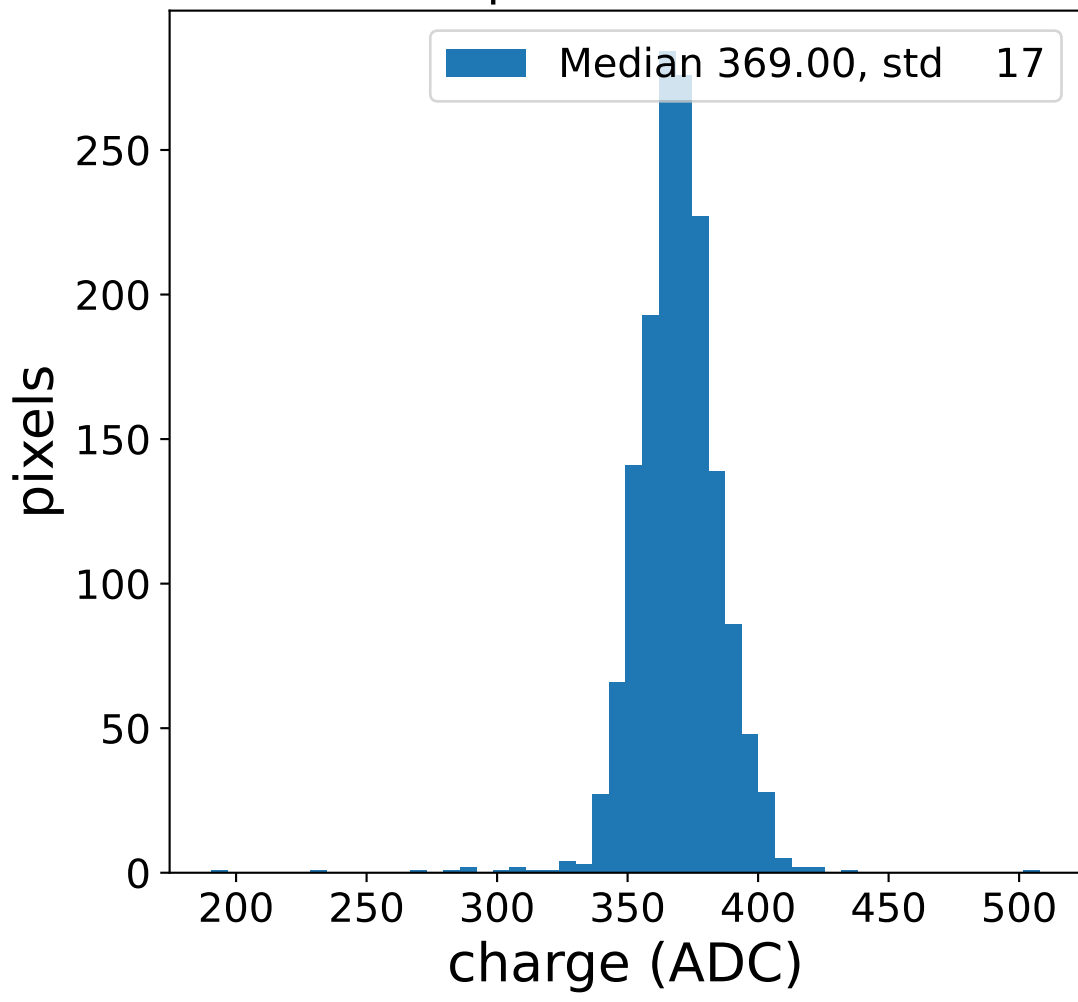

Run 7405 channel: LG

FF sample of 6008 events