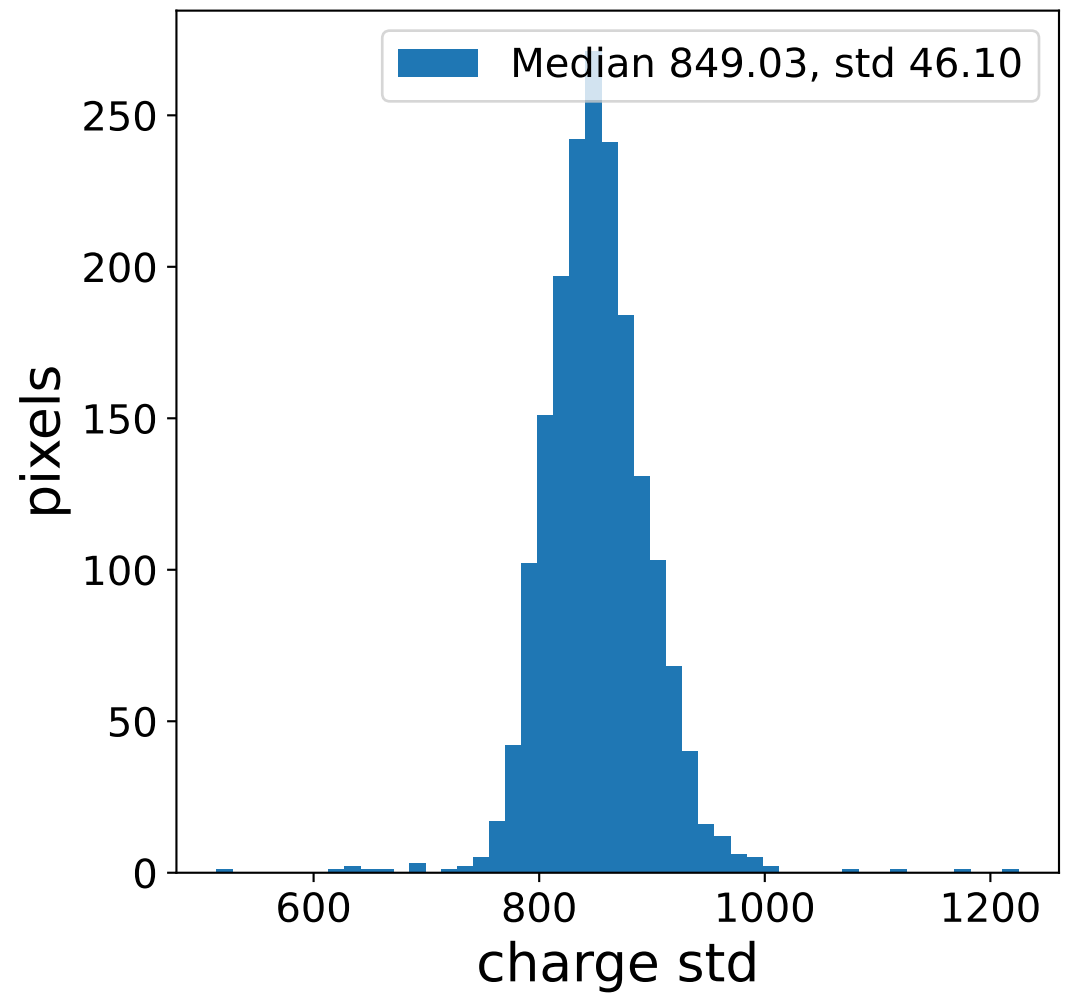

## pedestal sample of 10000 events