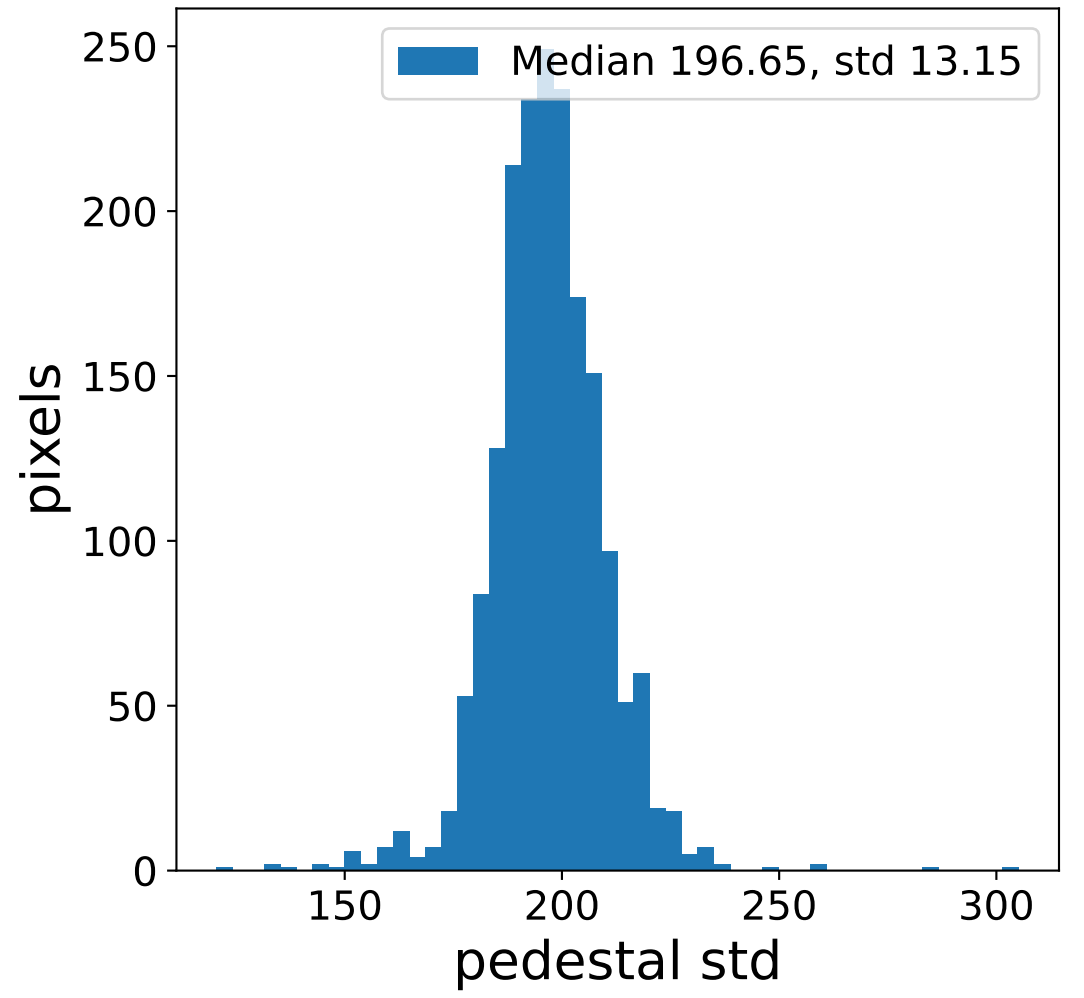

## pedestal sample of 10000 events