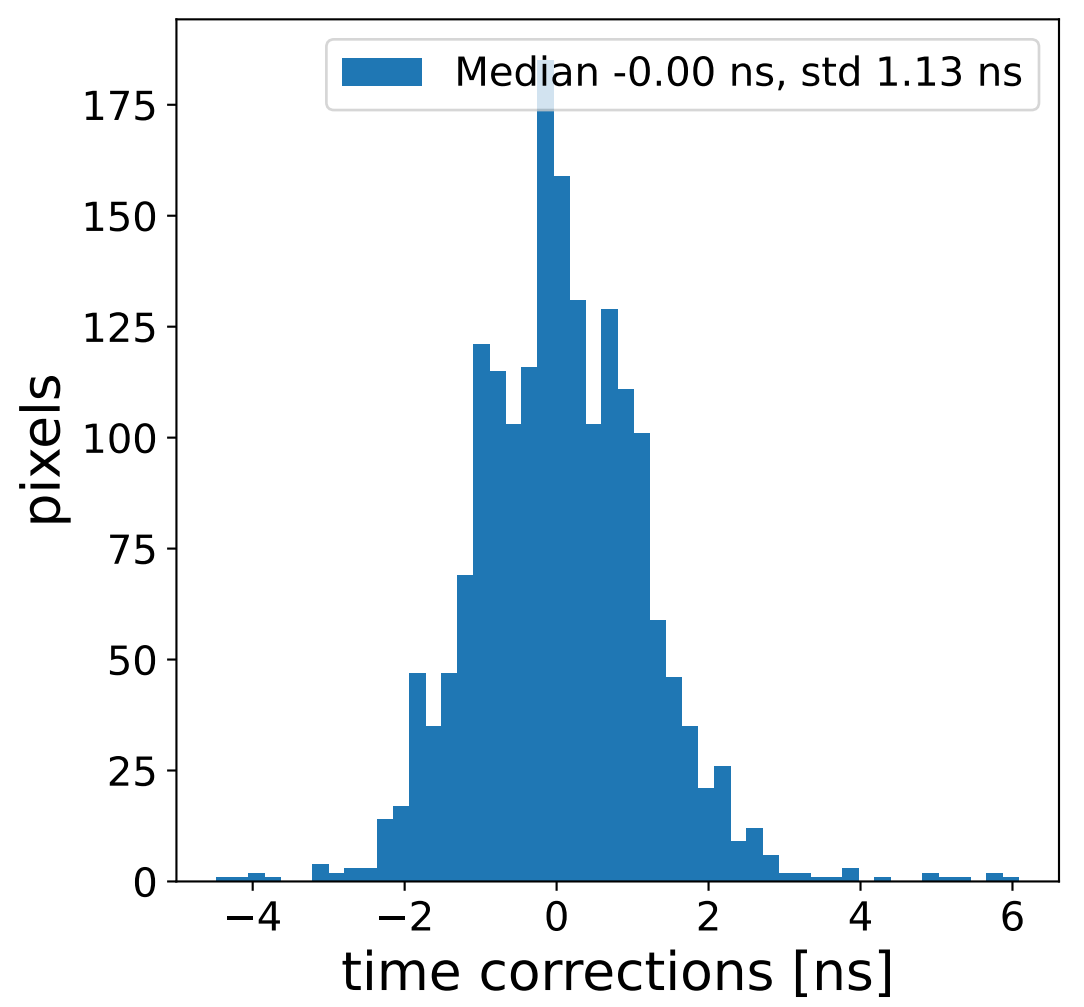

## pedestal sample of 10000 events