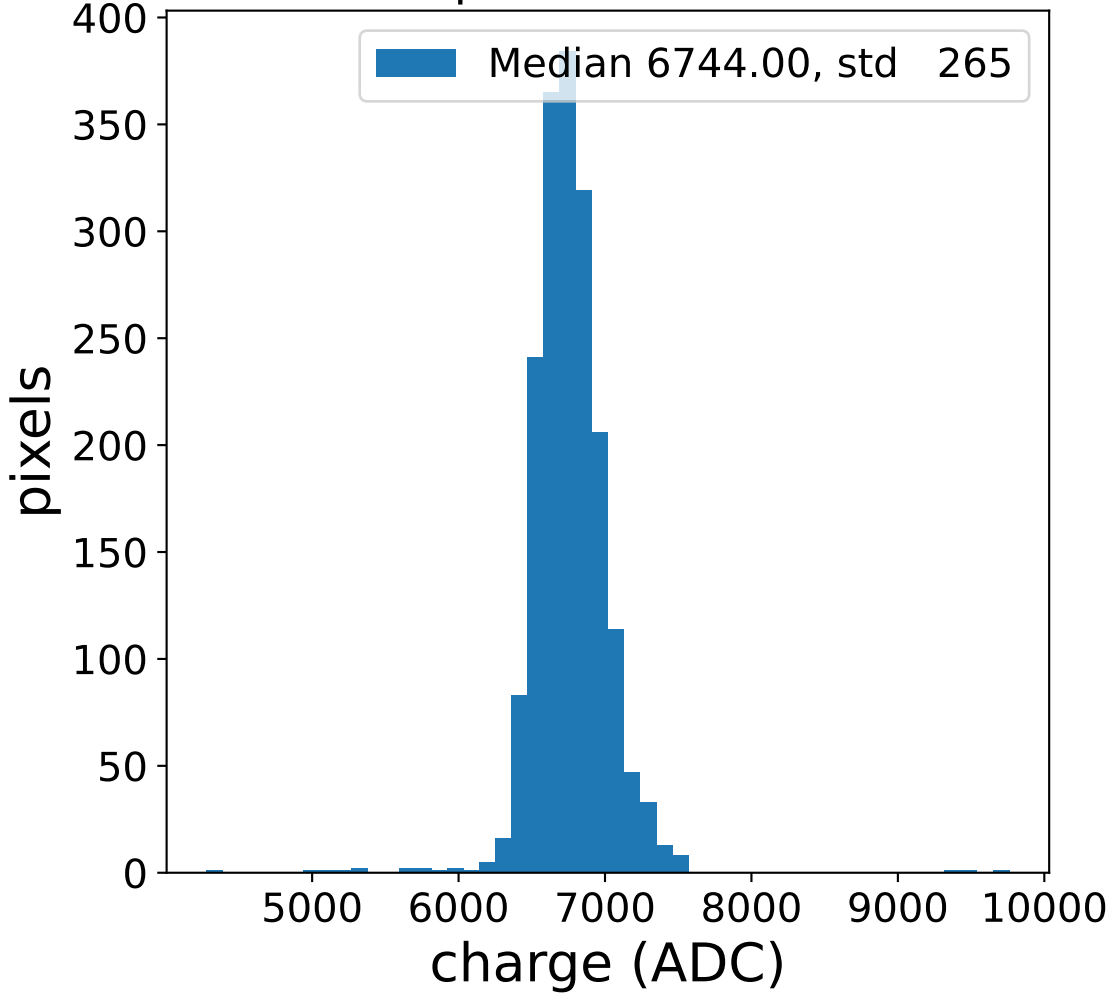

## pedestal sample of 10000 events