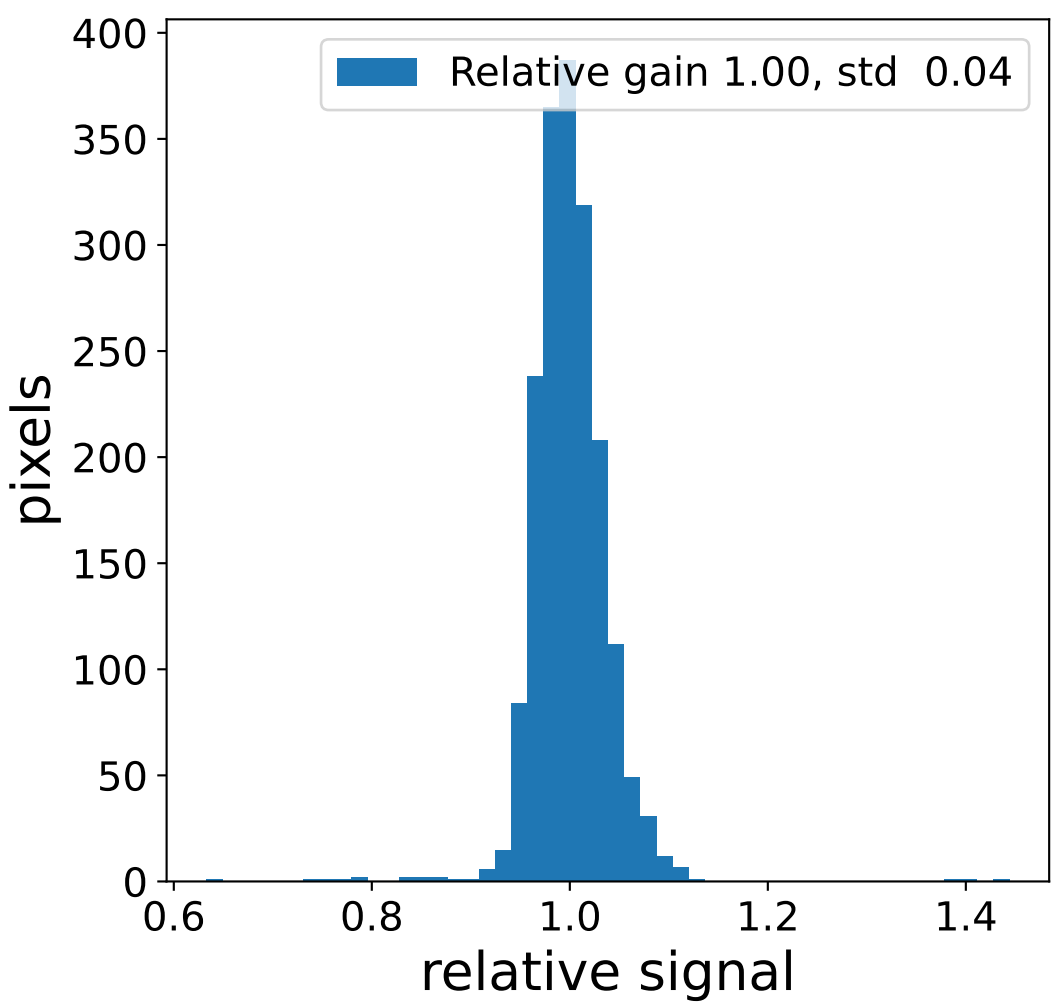

pedestal sample of 10000 events