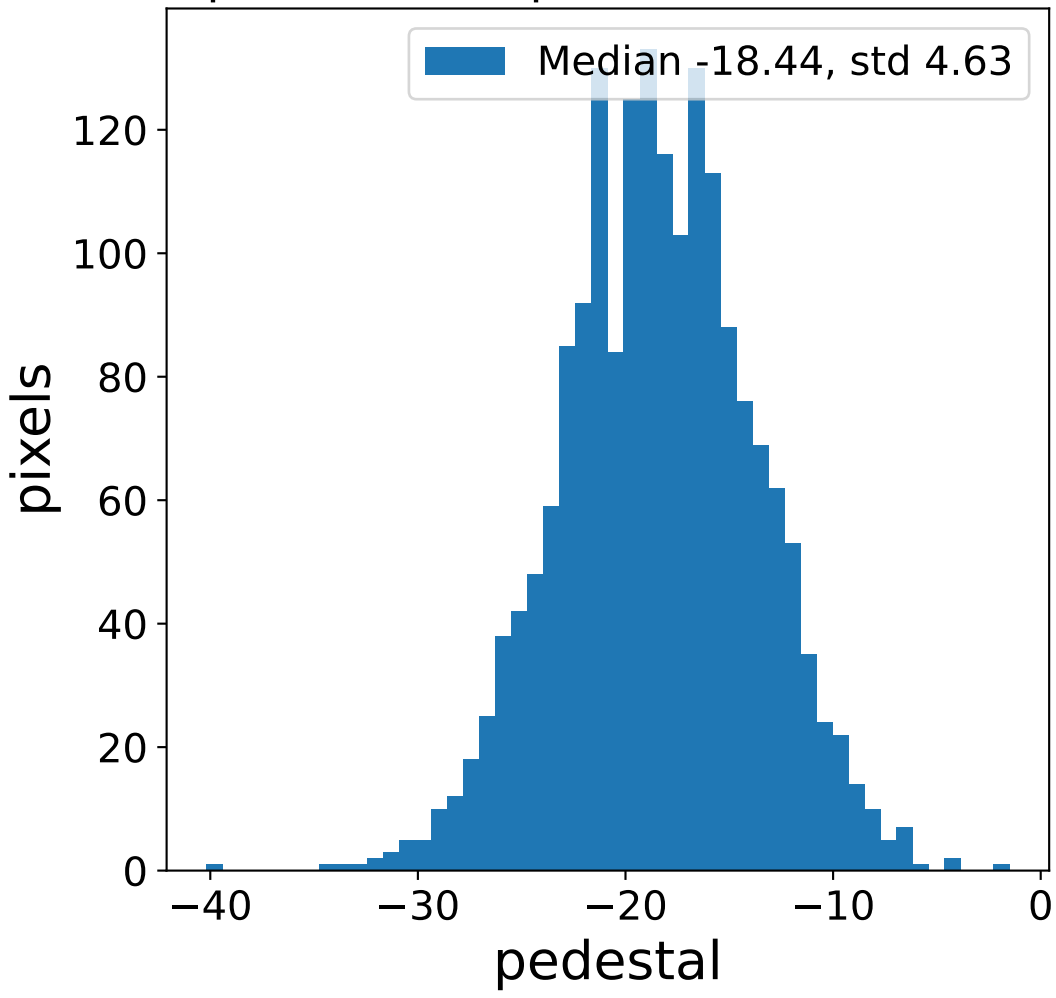

## pedestal sample of 10000 events