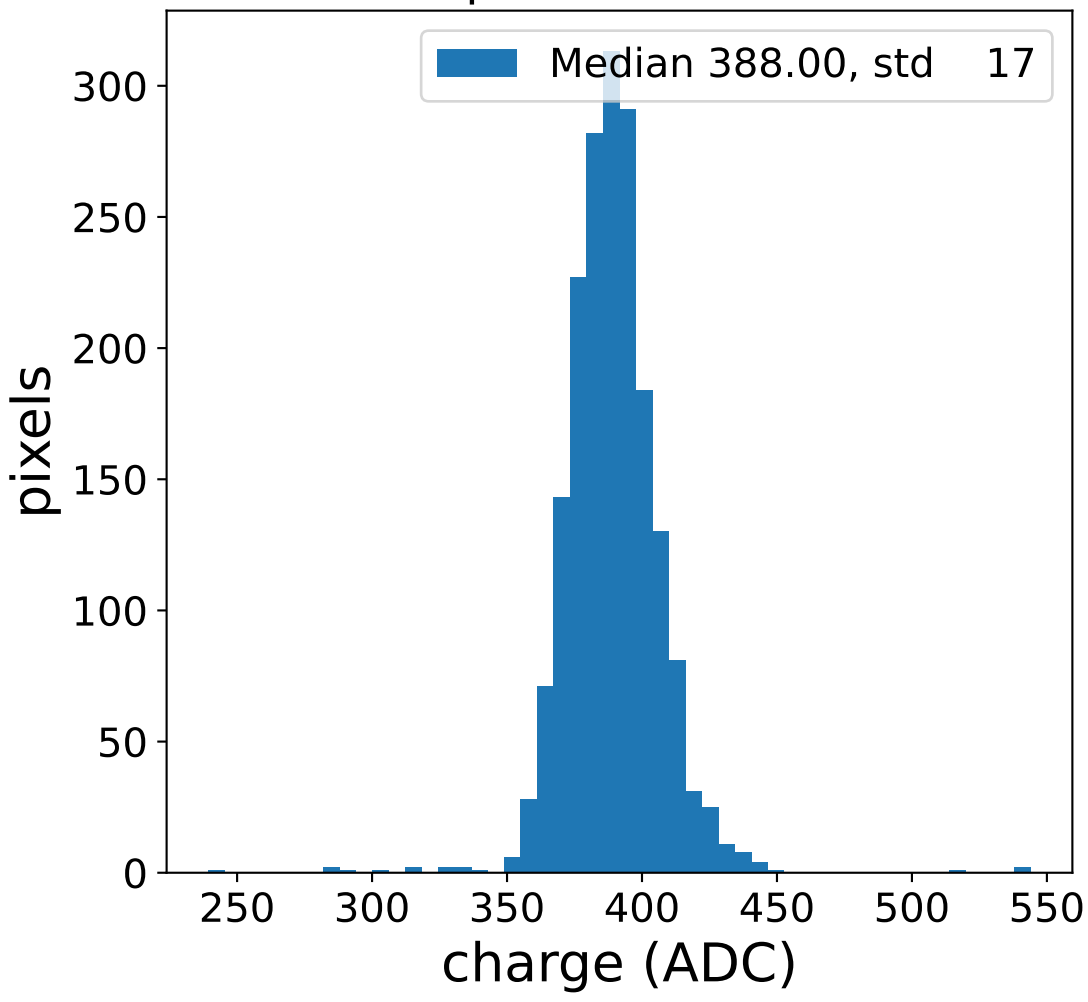

Run 7433 channel: LG

FF sample of 10000 events