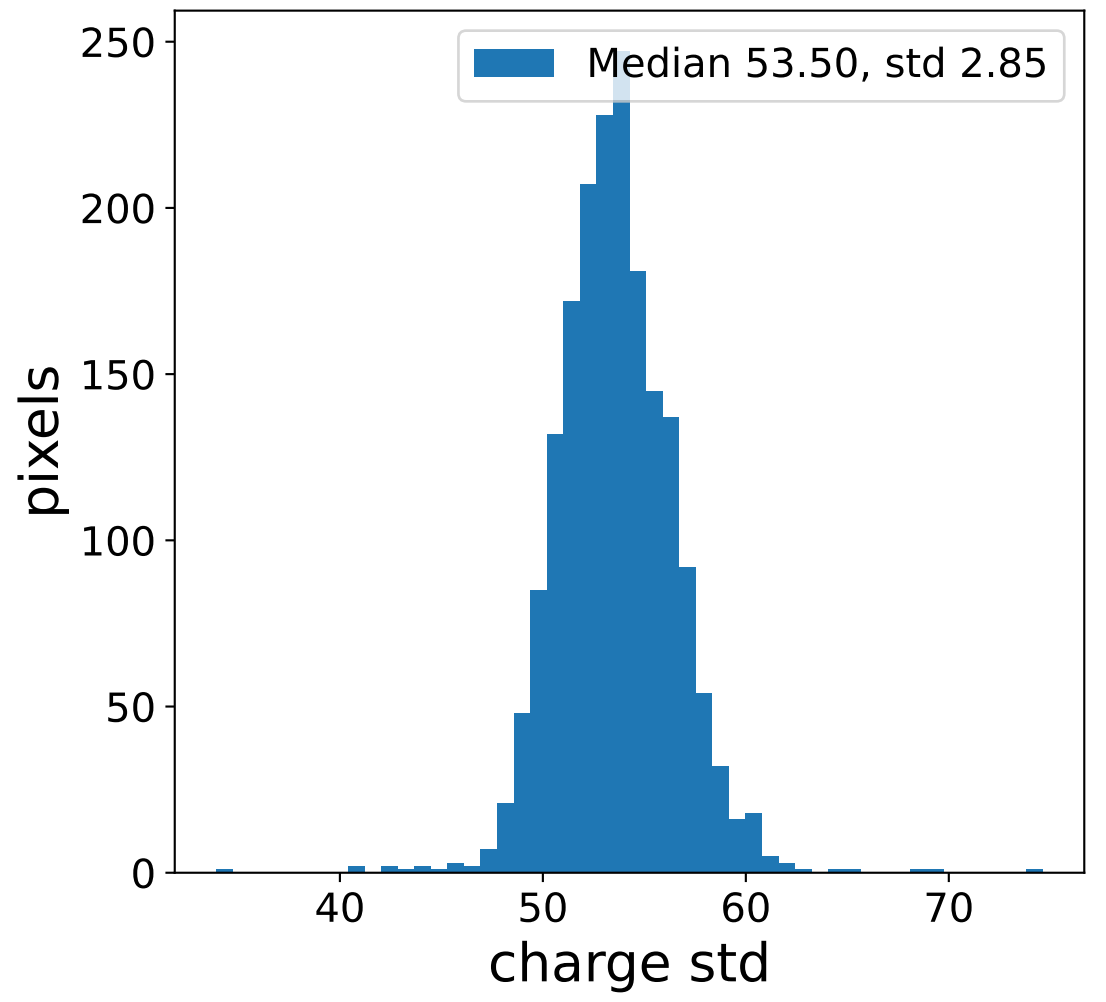

Run 7440

Run 7440

Run 7440 channel: HG

FF sample of 10000 events

pedestal sample of 10000 events

Run 7440 channel: LG

FF sample of 10000 events

pedestal sample of 10000 events