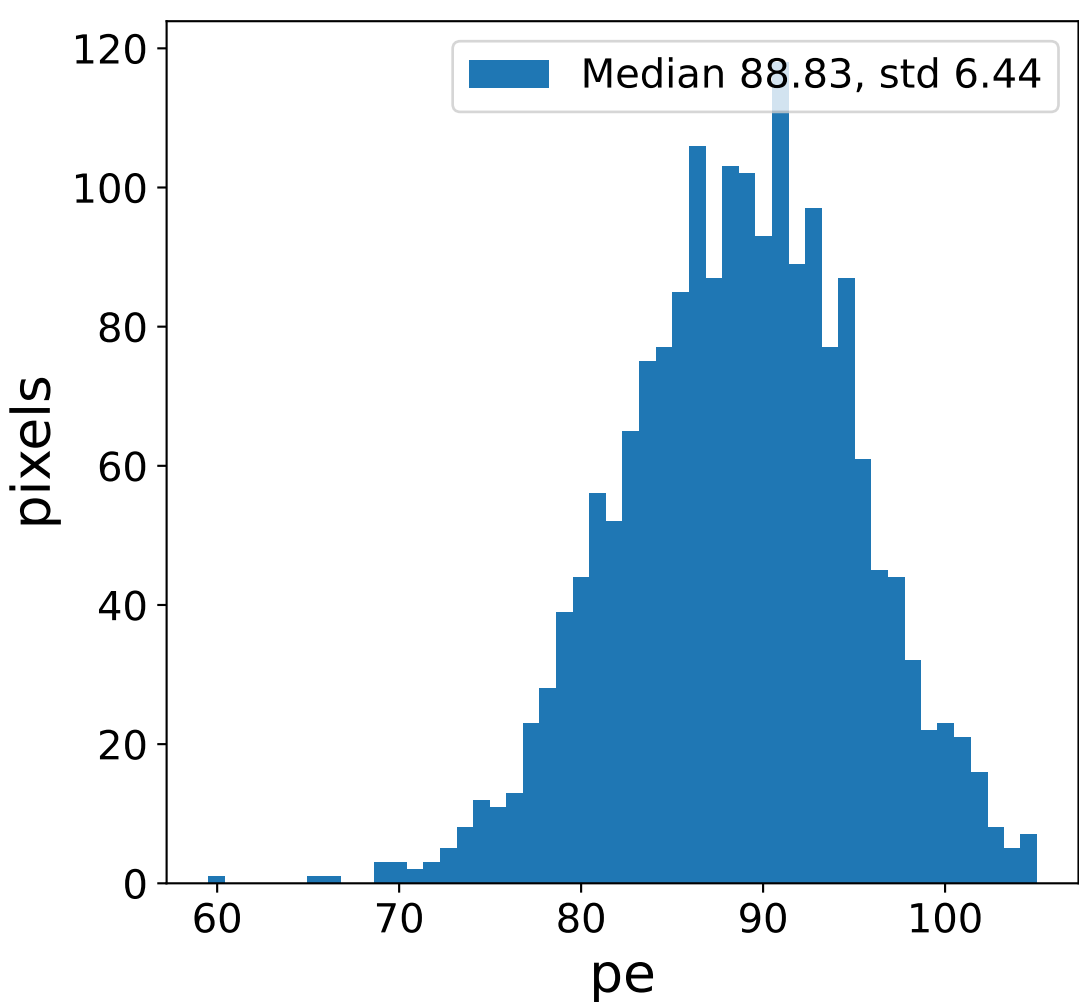

Run 7440

Run 7440

Run 7440 channel: HG

FF sample of 10000 events

pedestal sample of 10000 events

Run 7440 channel: LG

FF sample of 10000 events

pedestal sample of 10000 events