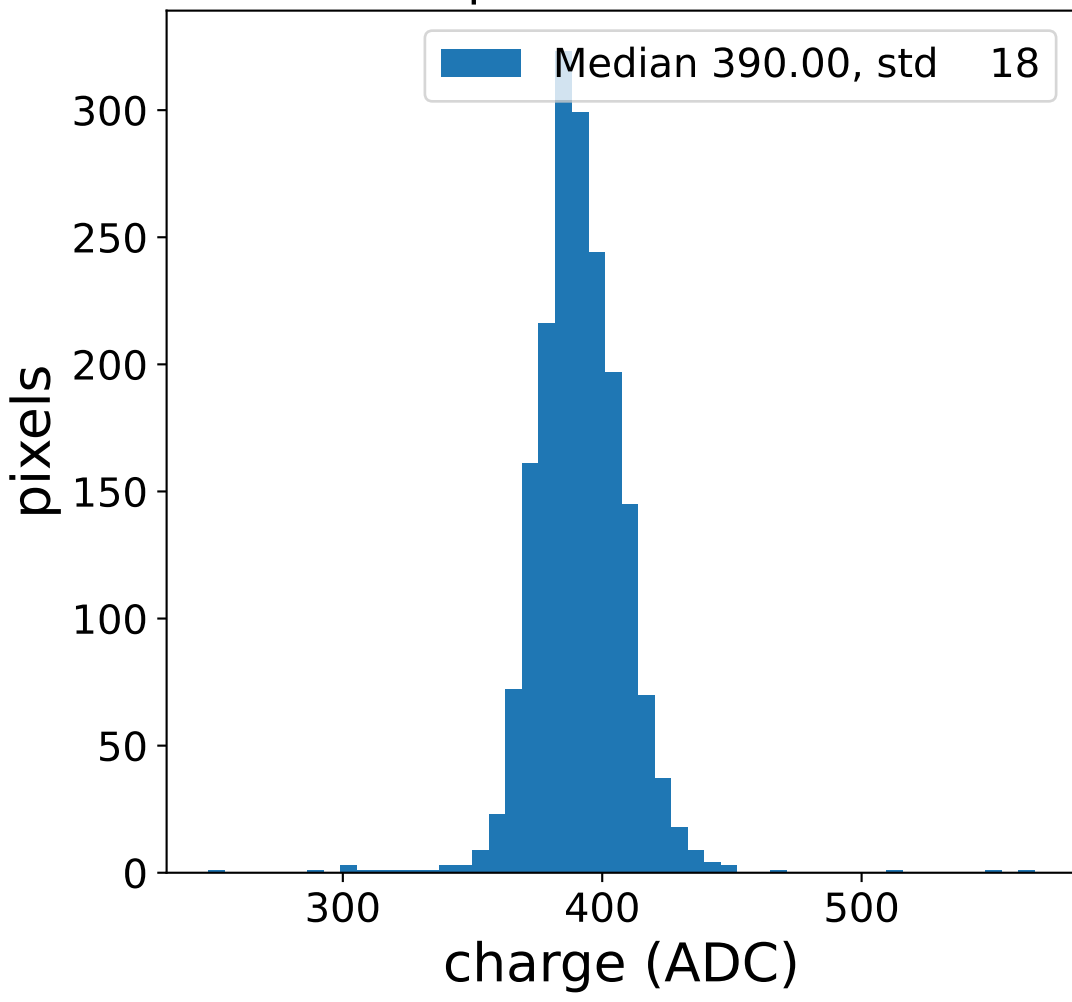

Run 7440

Run 7440

Run 7440 channel: HG

FF sample of 10000 events

pedestal sample of 10000 events

Run 7440 channel: LG

FF sample of 10000 events

pedestal sample of 10000 events