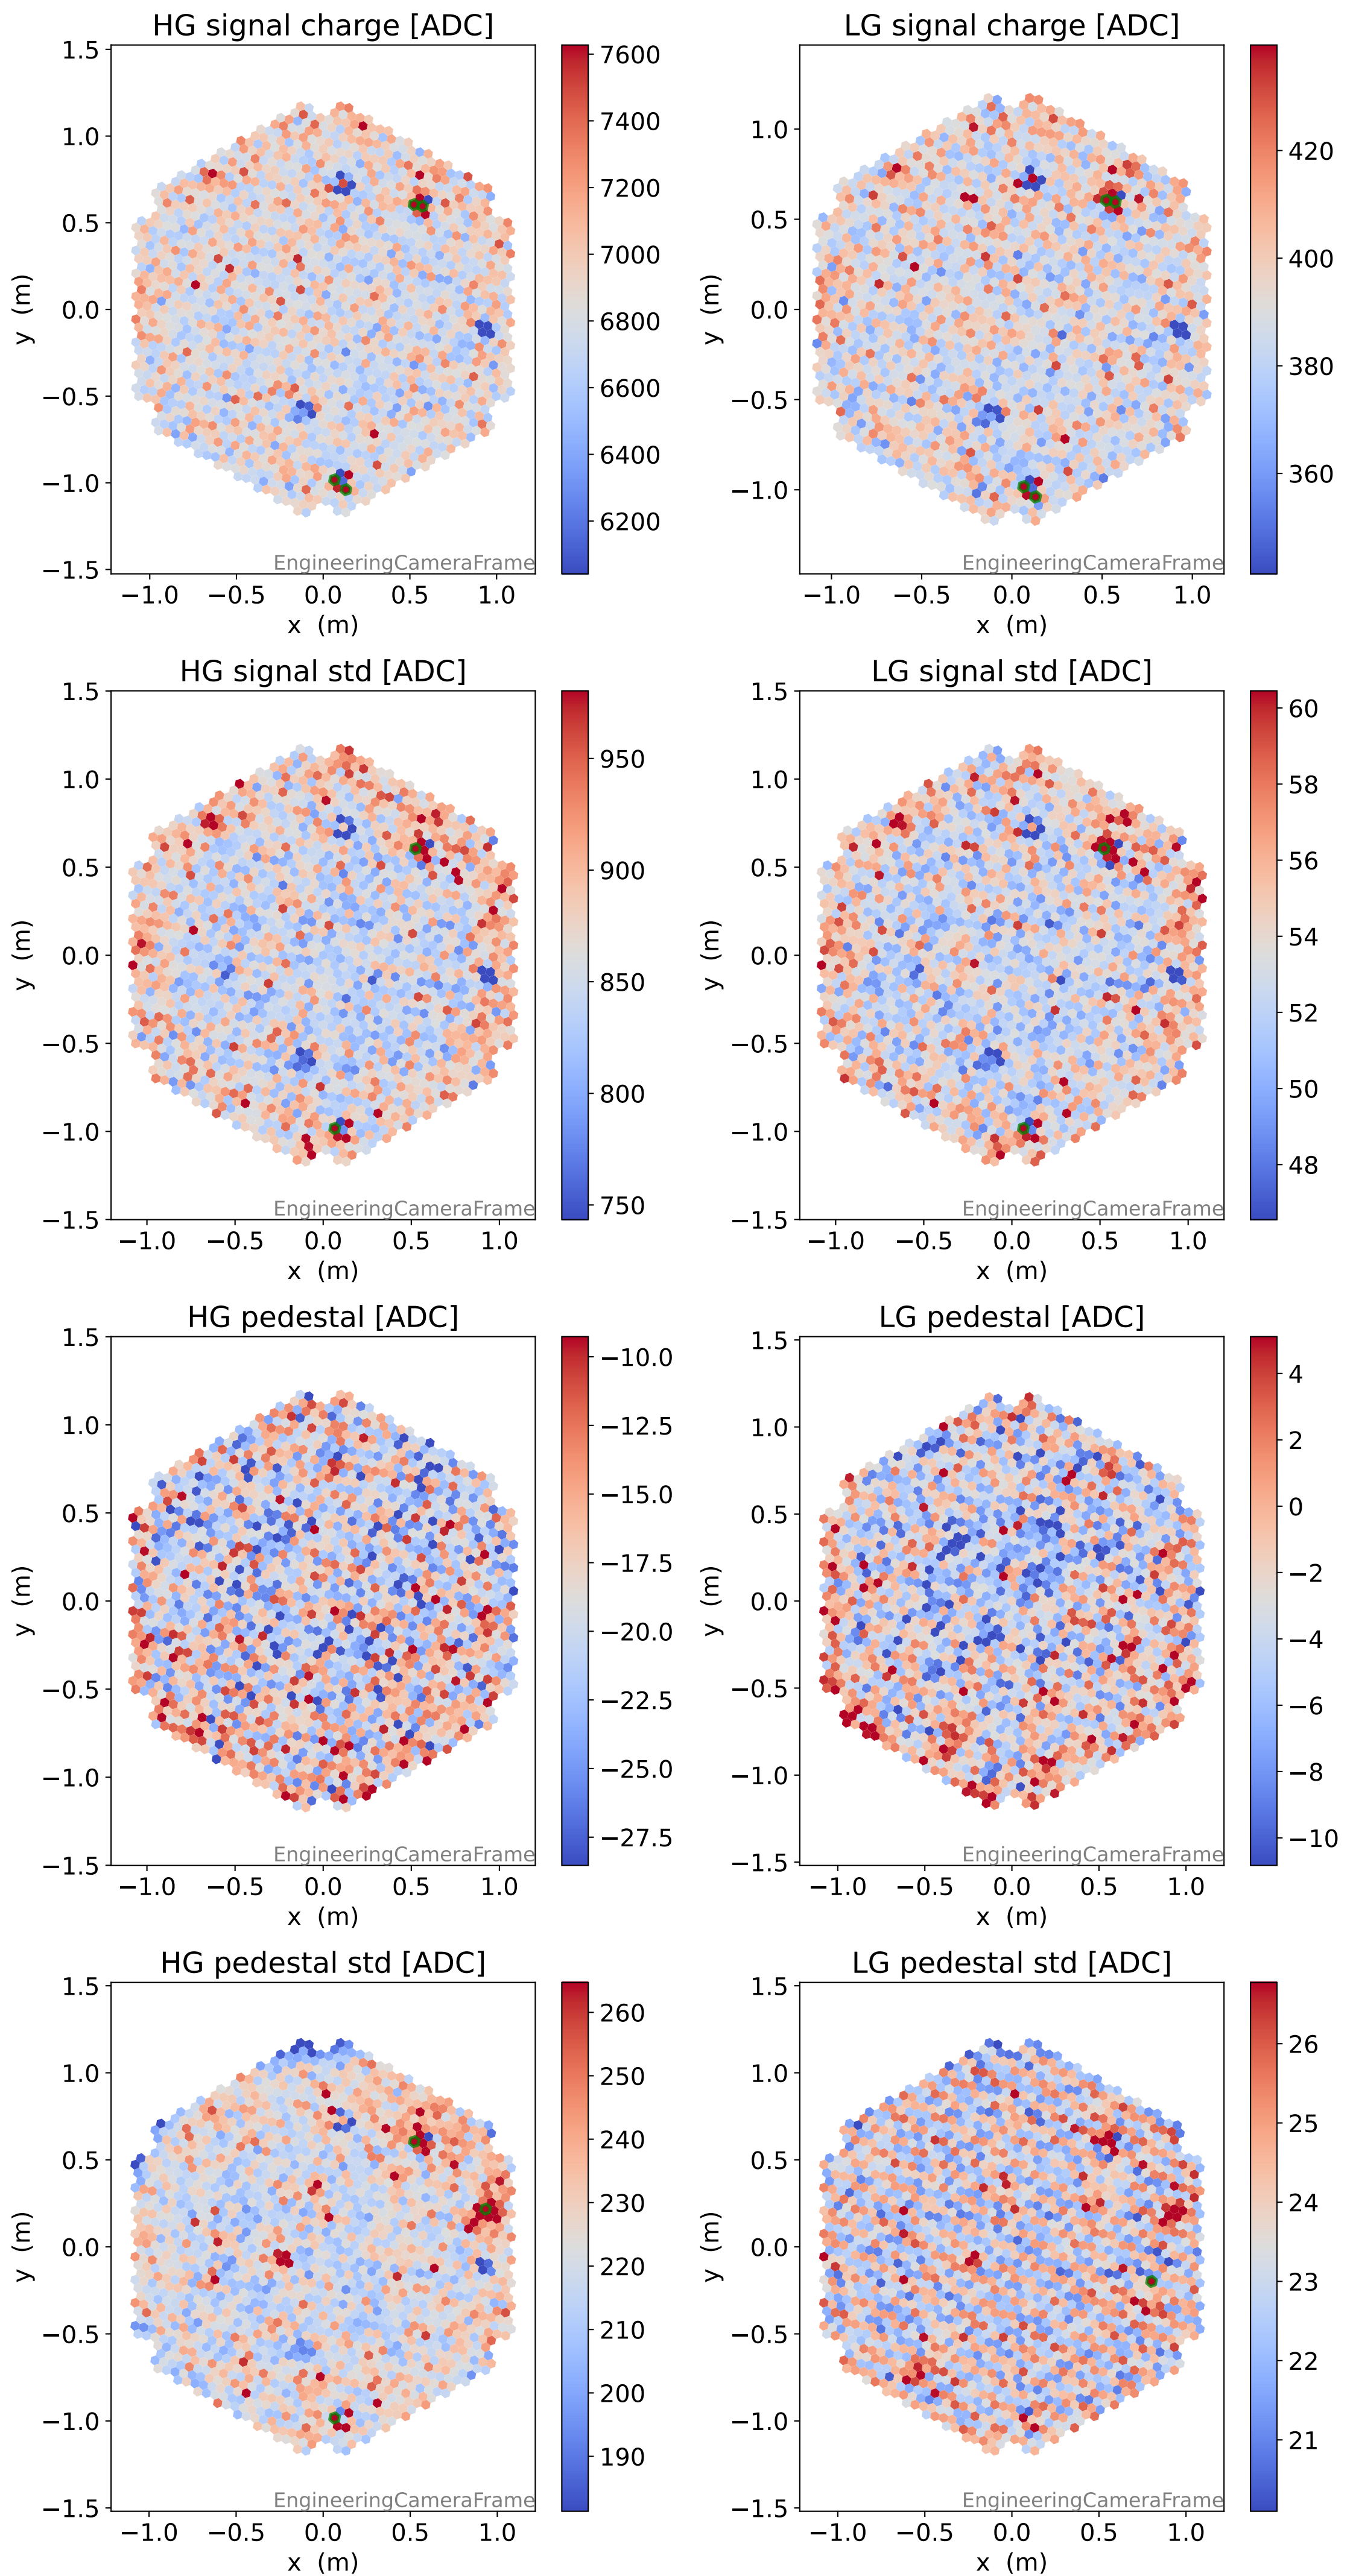

Run 7440

Run 7440

Run 7440 channel: HG

FF sample of 10000 events

pedestal sample of 10000 events

Run 7440 channel: LG

FF sample of 10000 events

pedestal sample of 10000 events