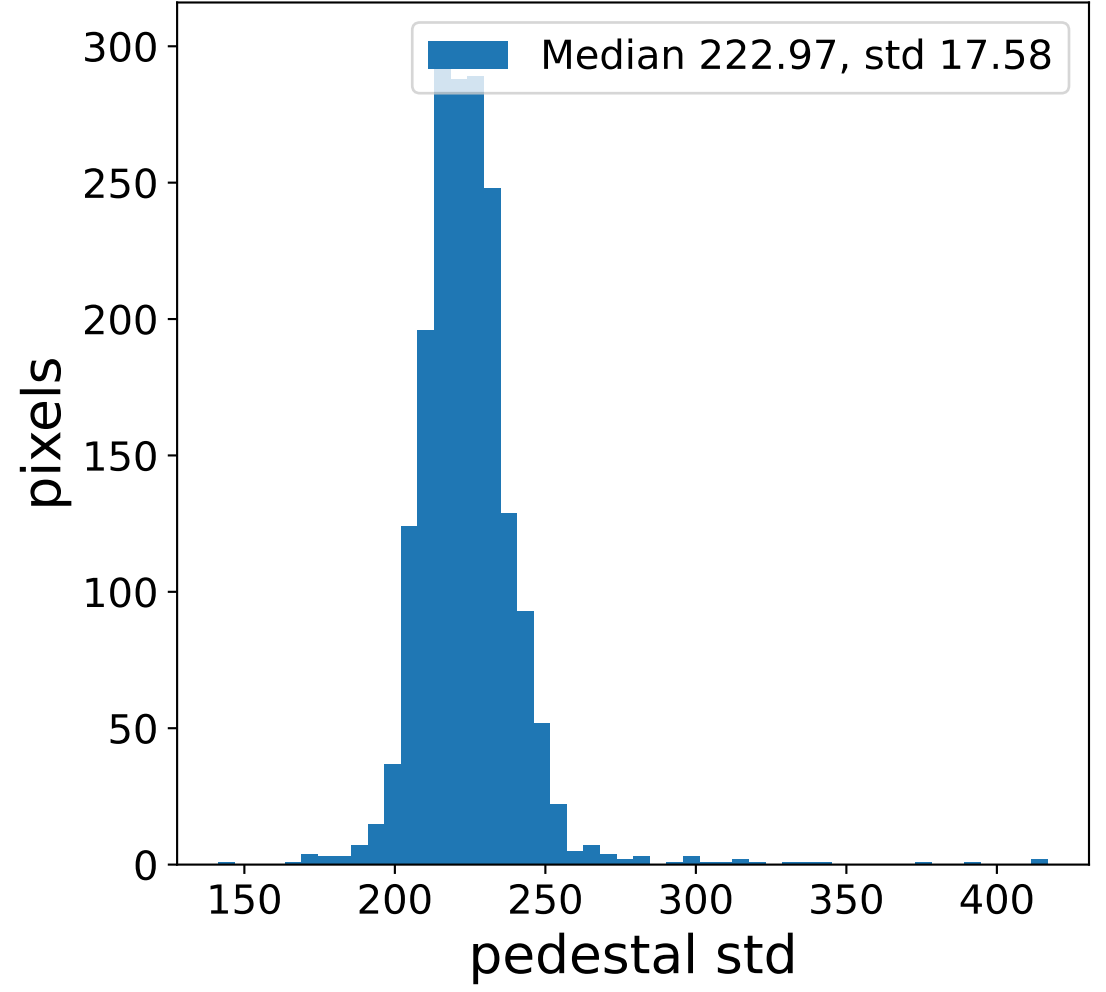

Run 7440

Run 7440

Run 7440 channel: HG

FF sample of 10000 events

pedestal sample of 10000 events

Run 7440 channel: LG

FF sample of 10000 events

pedestal sample of 10000 events