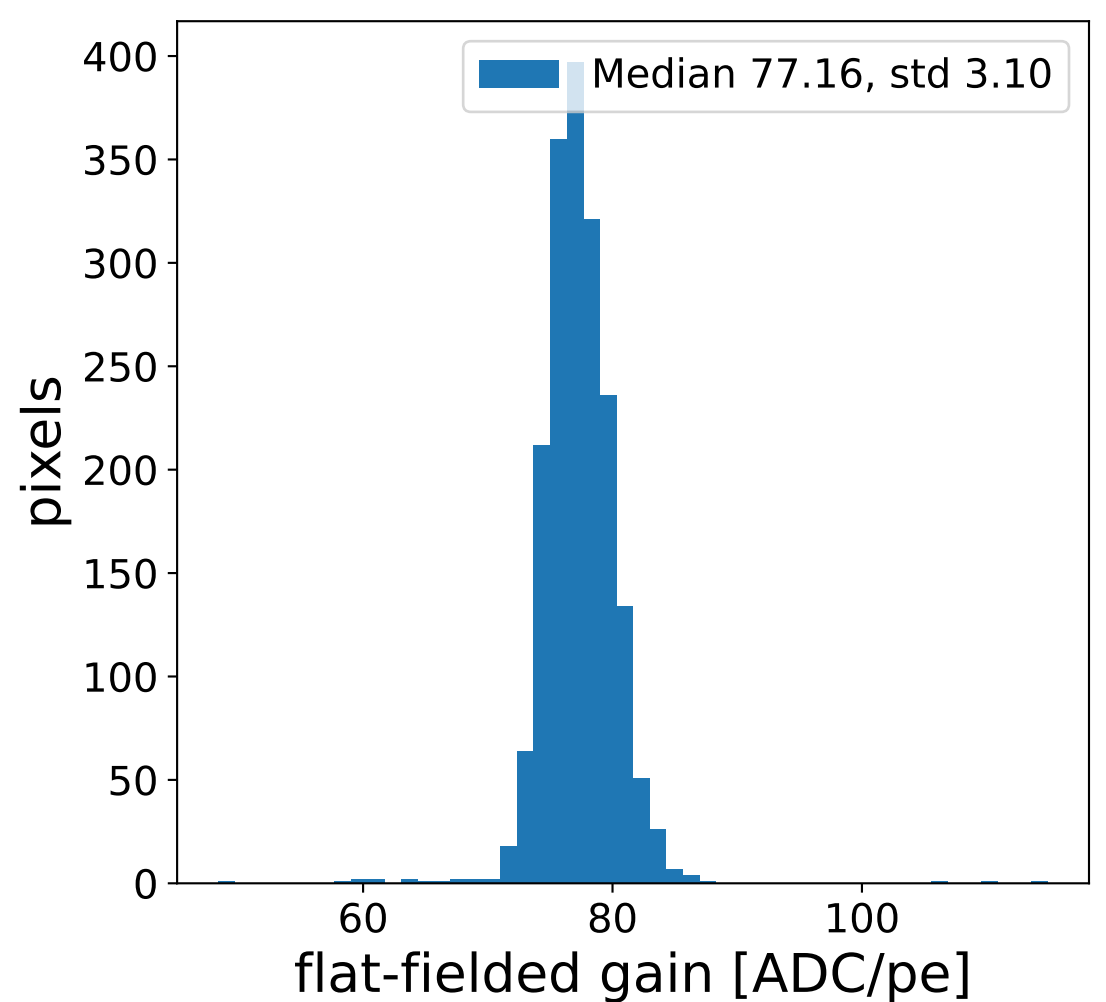

Run 7440

Run 7440

Run 7440 channel: HG

FF sample of 10000 events

pedestal sample of 10000 events

Run 7440 channel: LG

FF sample of 10000 events

pedestal sample of 10000 events