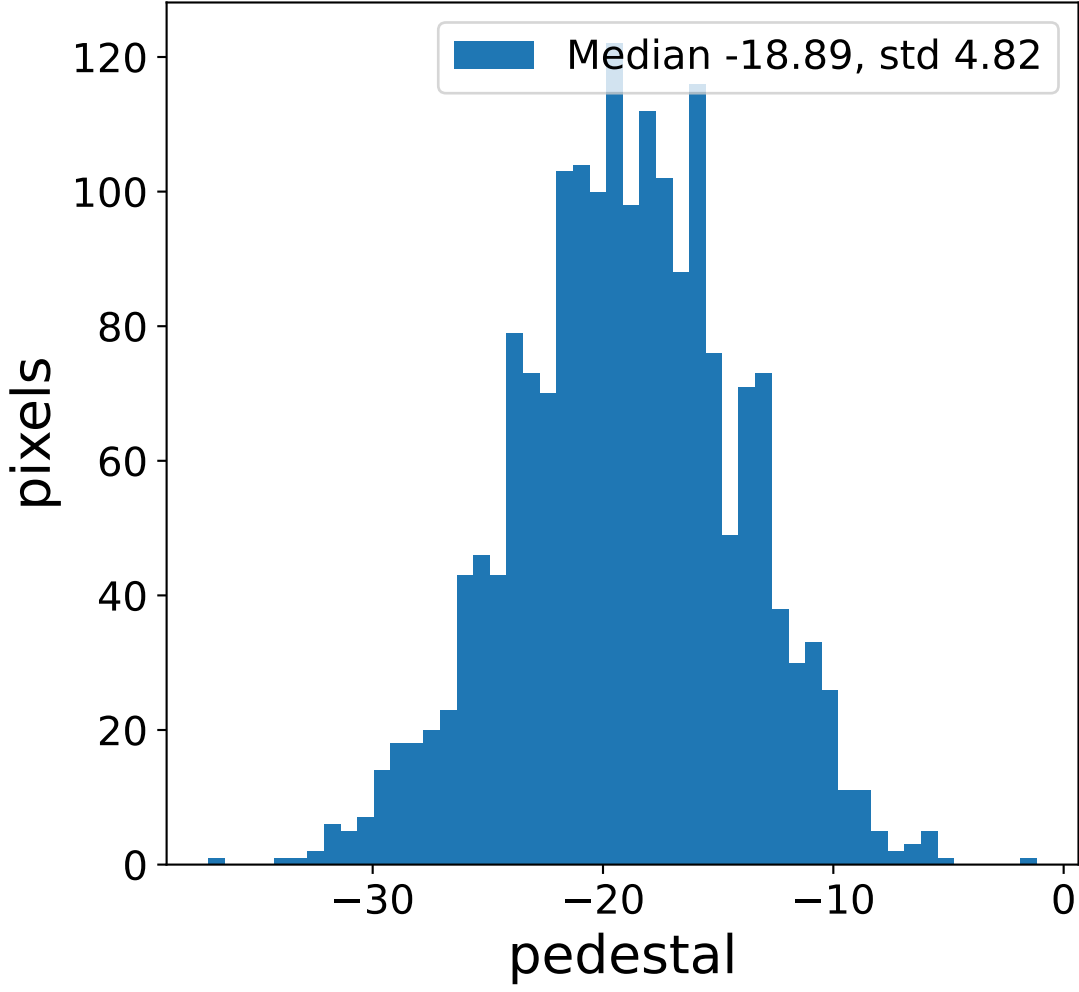

Run 7440

Run 7440

Run 7440 channel: HG

FF sample of 10000 events

pedestal sample of 10000 events

Run 7440 channel: LG

FF sample of 10000 events

pedestal sample of 10000 events