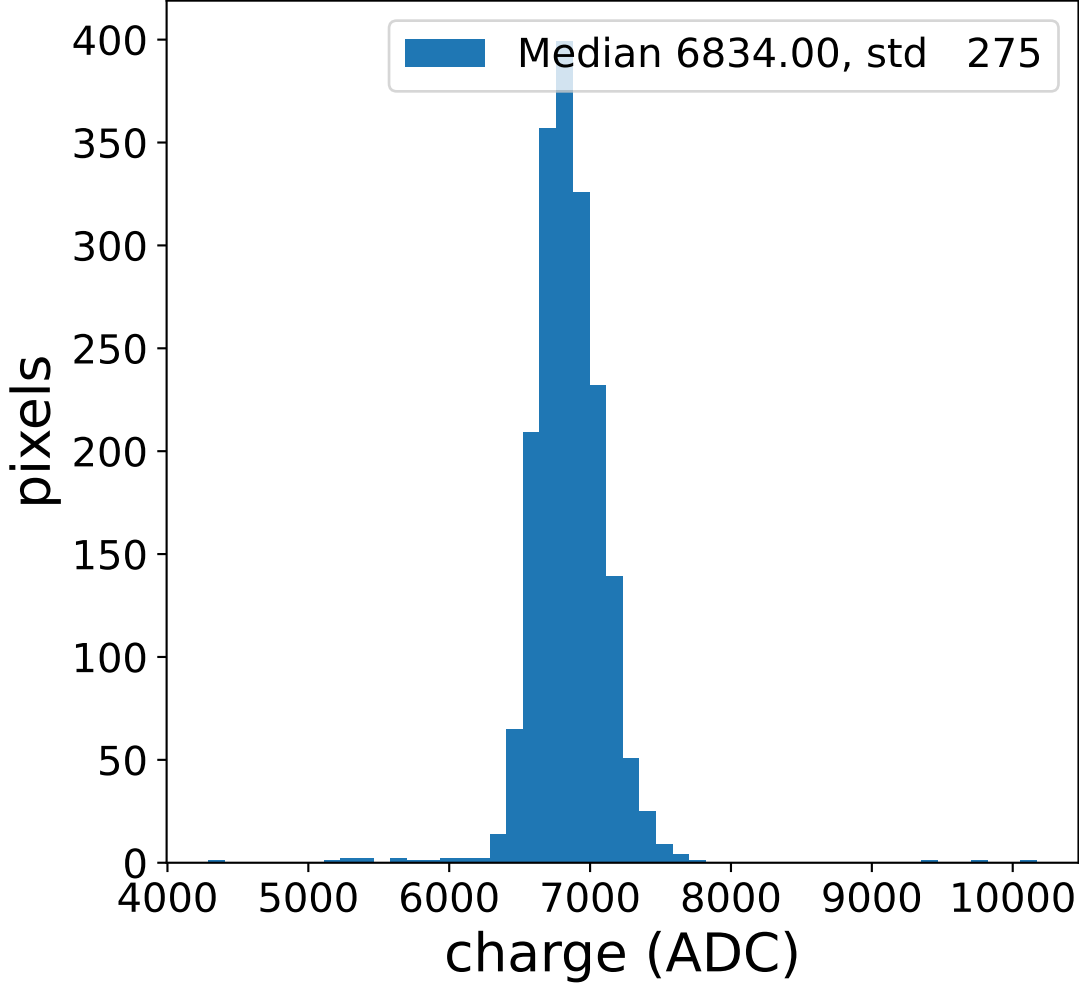

Run 7440

Run 7440

Run 7440 channel: HG

FF sample of 10000 events

pedestal sample of 10000 events

Run 7440 channel: LG

FF sample of 10000 events

pedestal sample of 10000 events