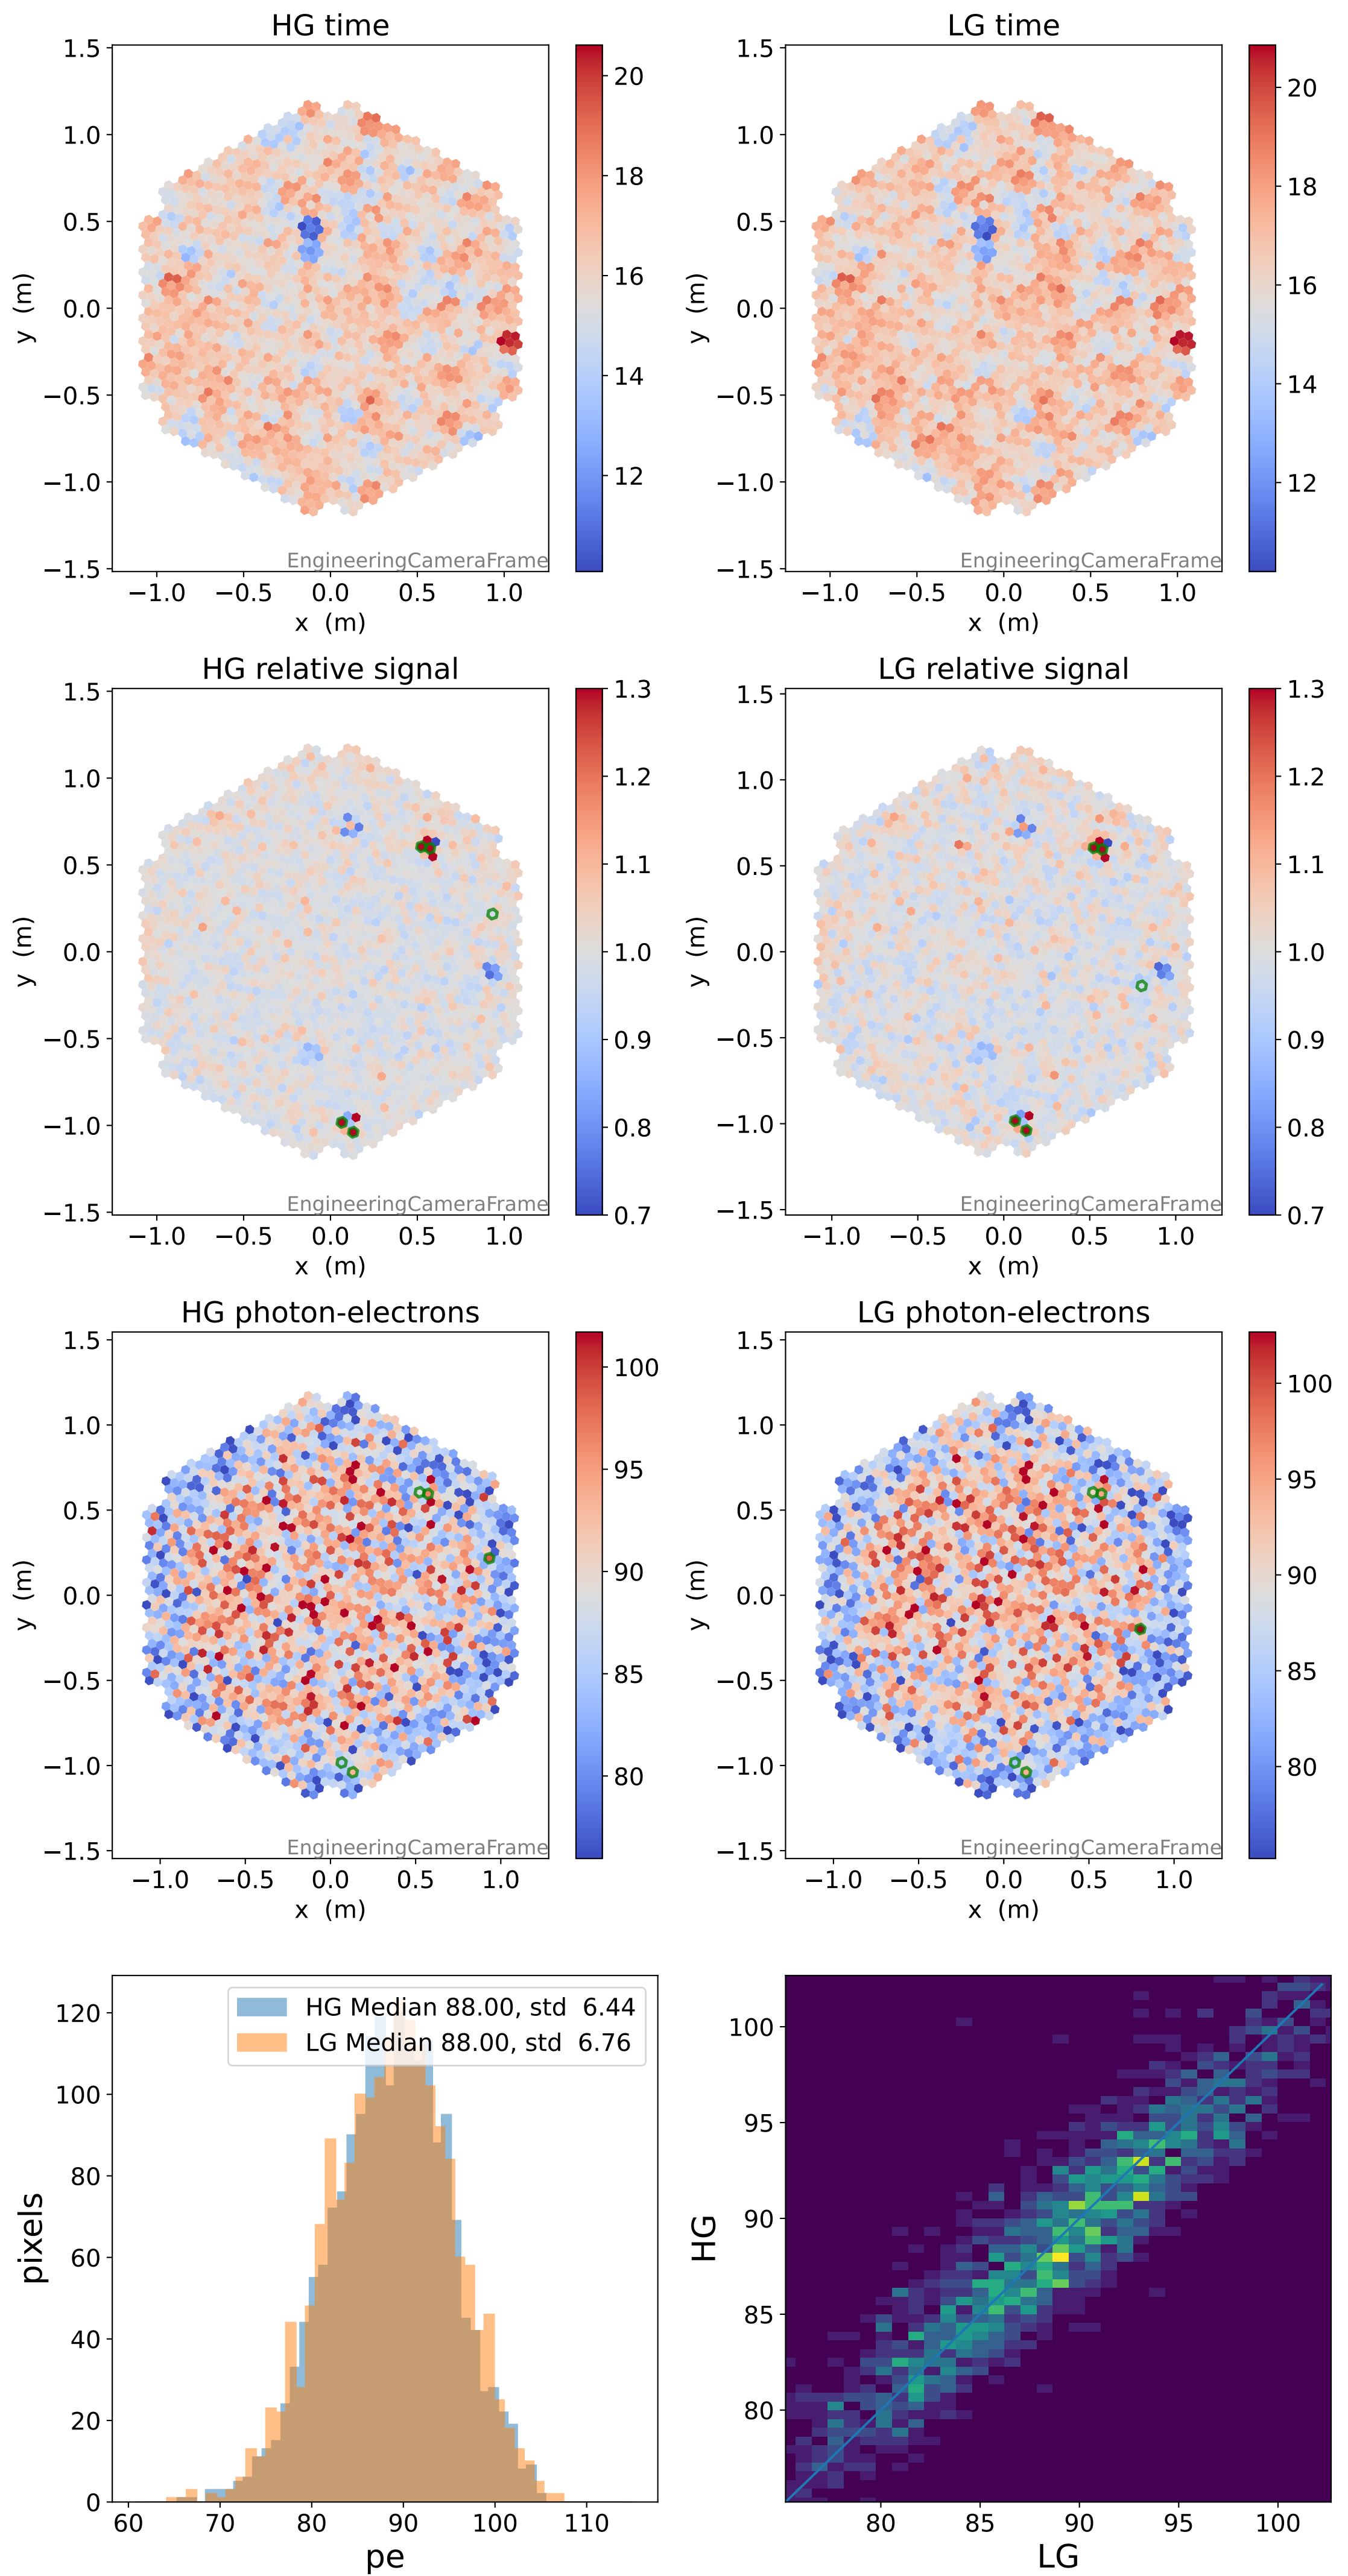

Run 7440

Run 7440

Run 7440 channel: HG

FF sample of 10000 events

pedestal sample of 10000 events

Run 7440 channel: LG

FF sample of 10000 events

pedestal sample of 10000 events