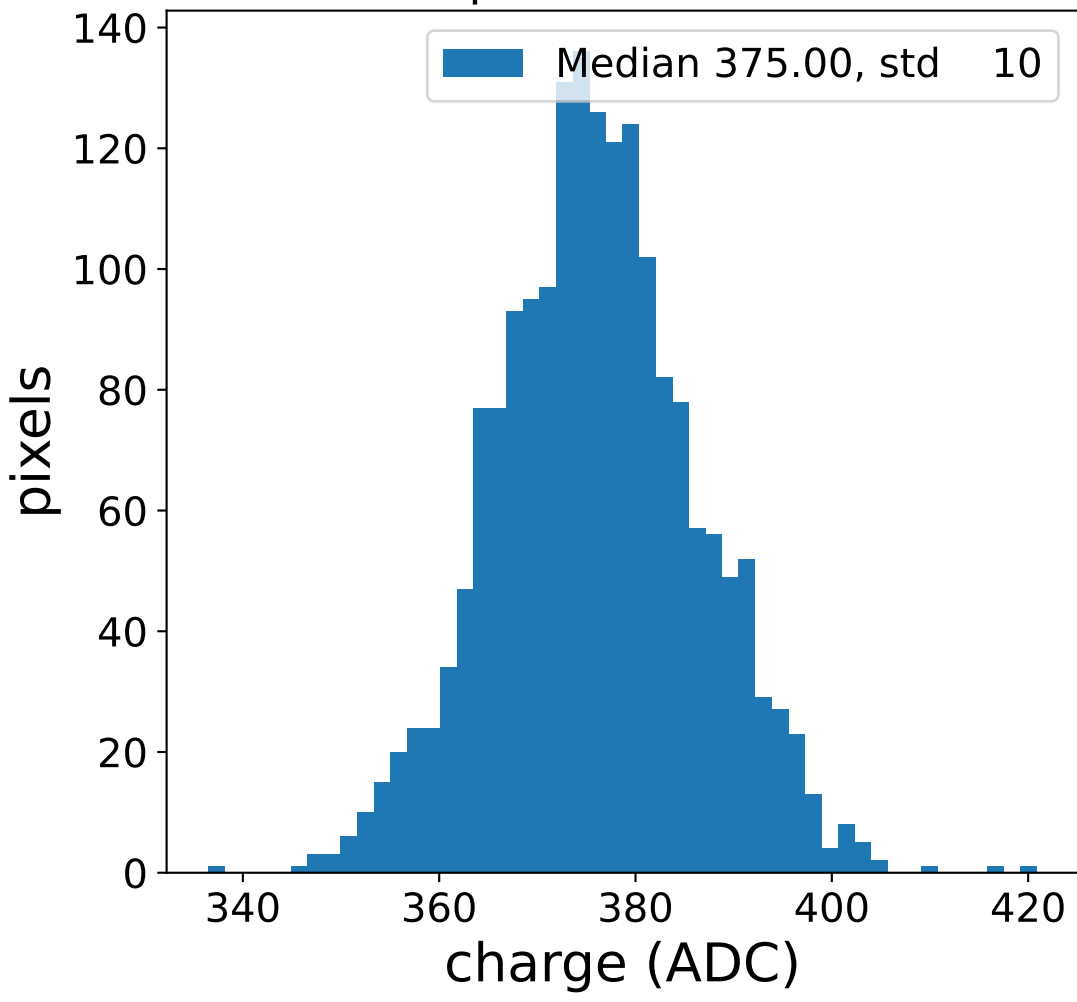

Run 7449

Run 7449

Run 7449 channel: HG

FF sample of 10000 events

pedestal sample of 10000 events

Run 7449 channel: LG

FF sample of 10000 events

pedestal sample of 10000 events