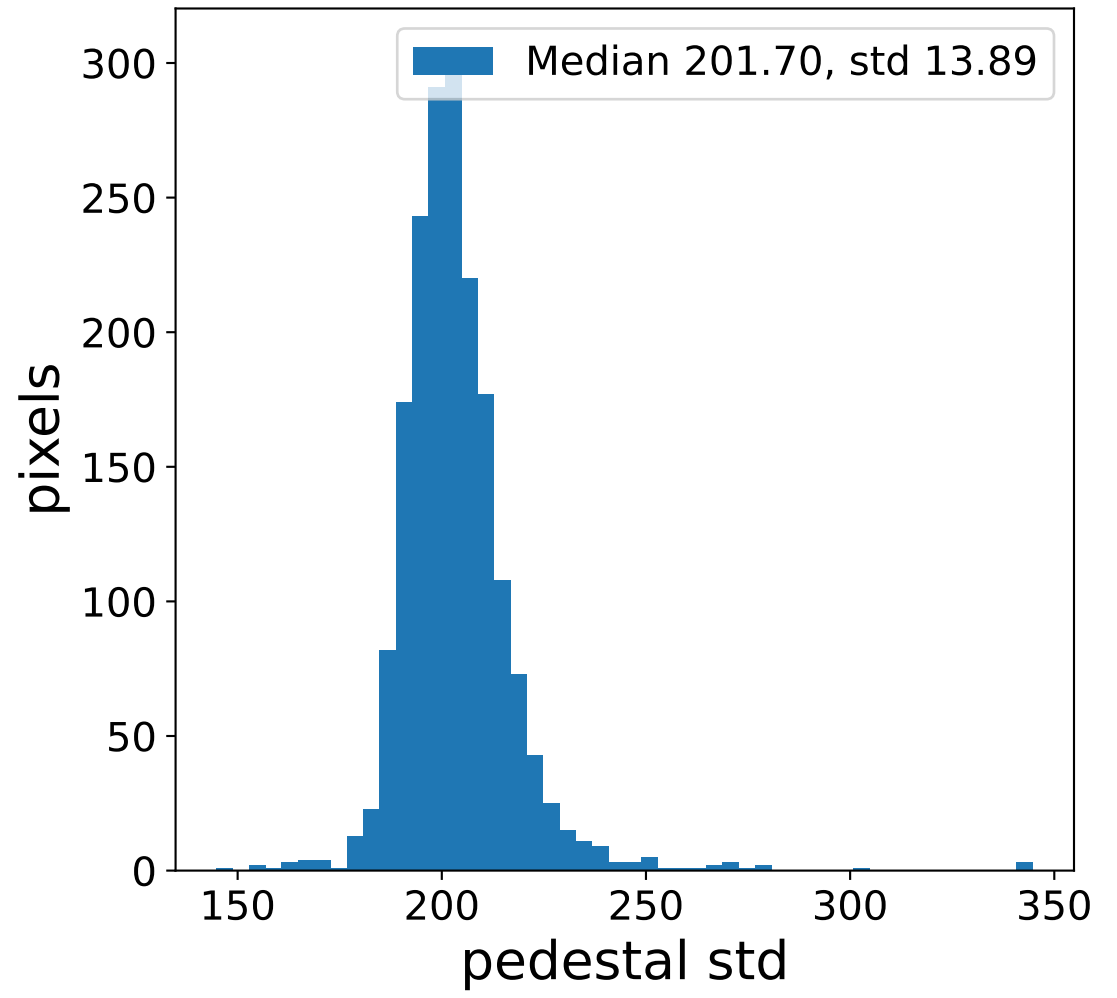

Run 7449

Run 7449

Run 7449 channel: HG

FF sample of 10000 events

pedestal sample of 10000 events

Run 7449 channel: LG

FF sample of 10000 events

pedestal sample of 10000 events