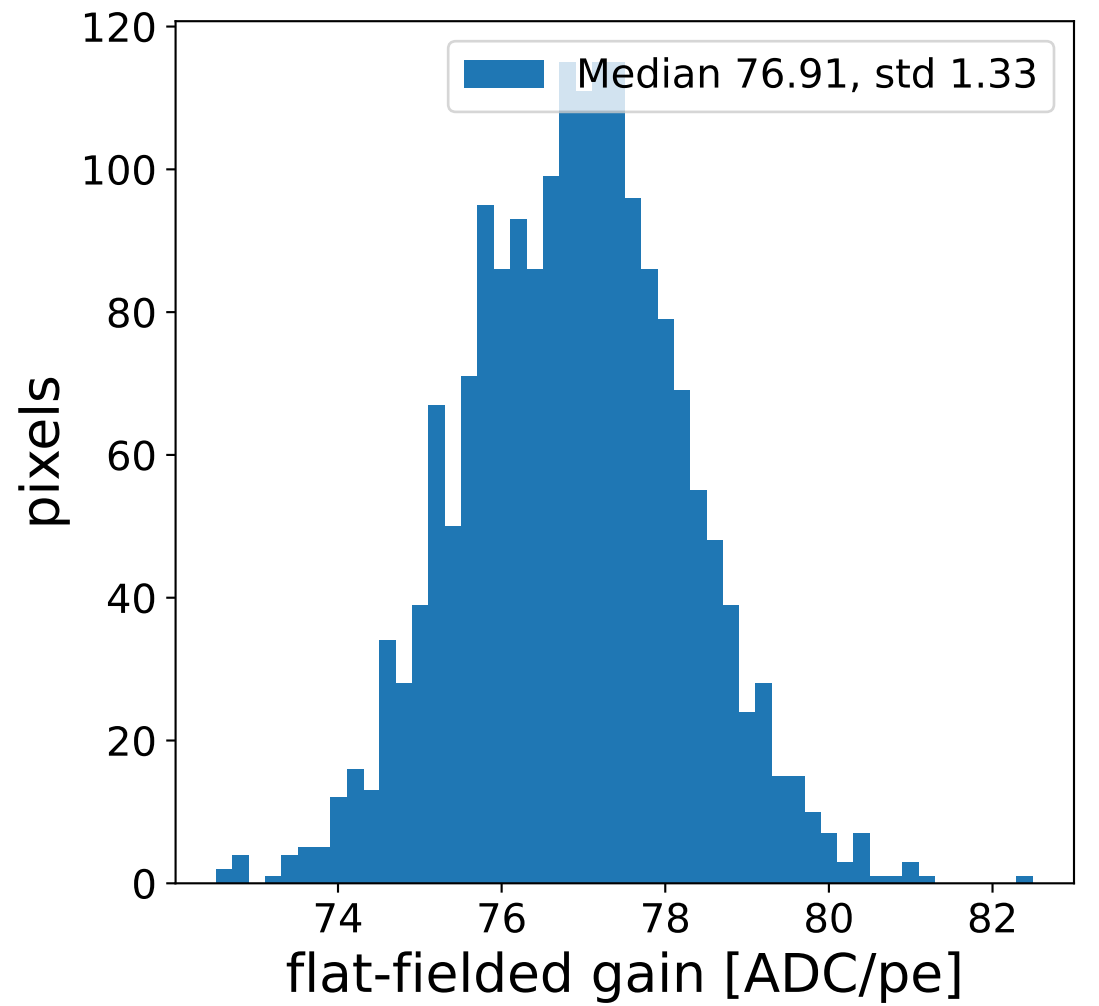

Run 7449

Run 7449

Run 7449 channel: HG

FF sample of 10000 events

pedestal sample of 10000 events

Run 7449 channel: LG

FF sample of 10000 events

pedestal sample of 10000 events