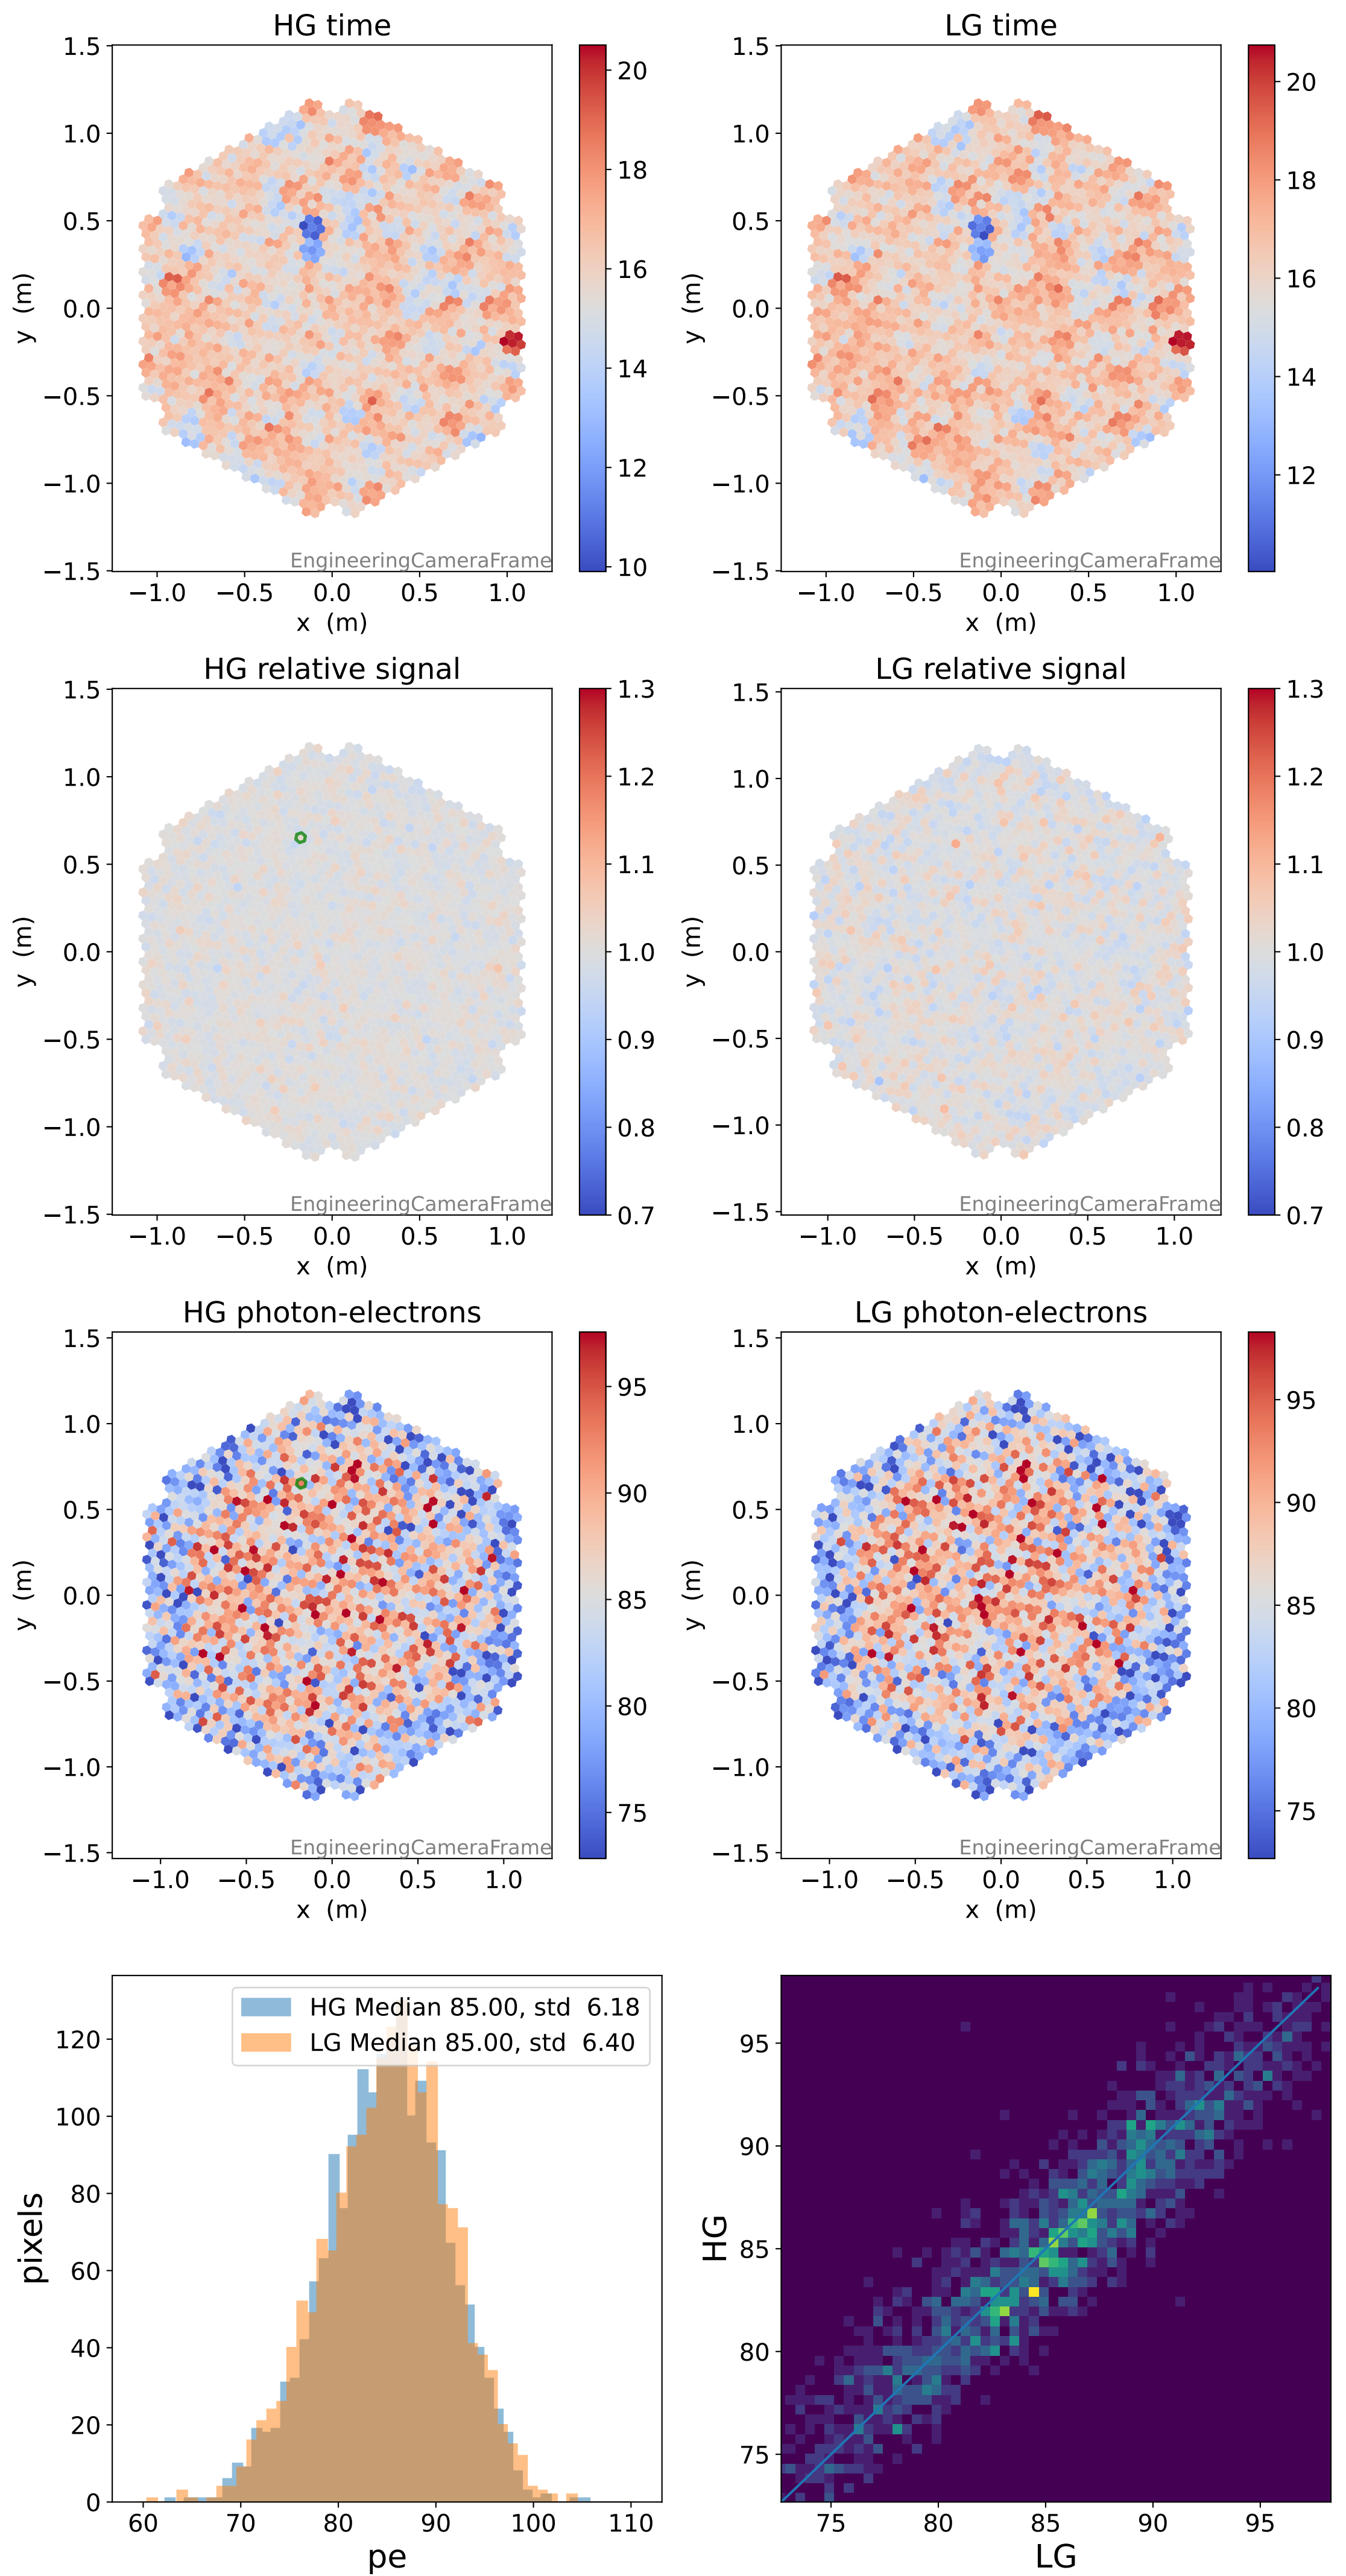

Run 7449

Run 7449

Run 7449 channel: HG

FF sample of 10000 events

pedestal sample of 10000 events

Run 7449 channel: LG

FF sample of 10000 events

pedestal sample of 10000 events