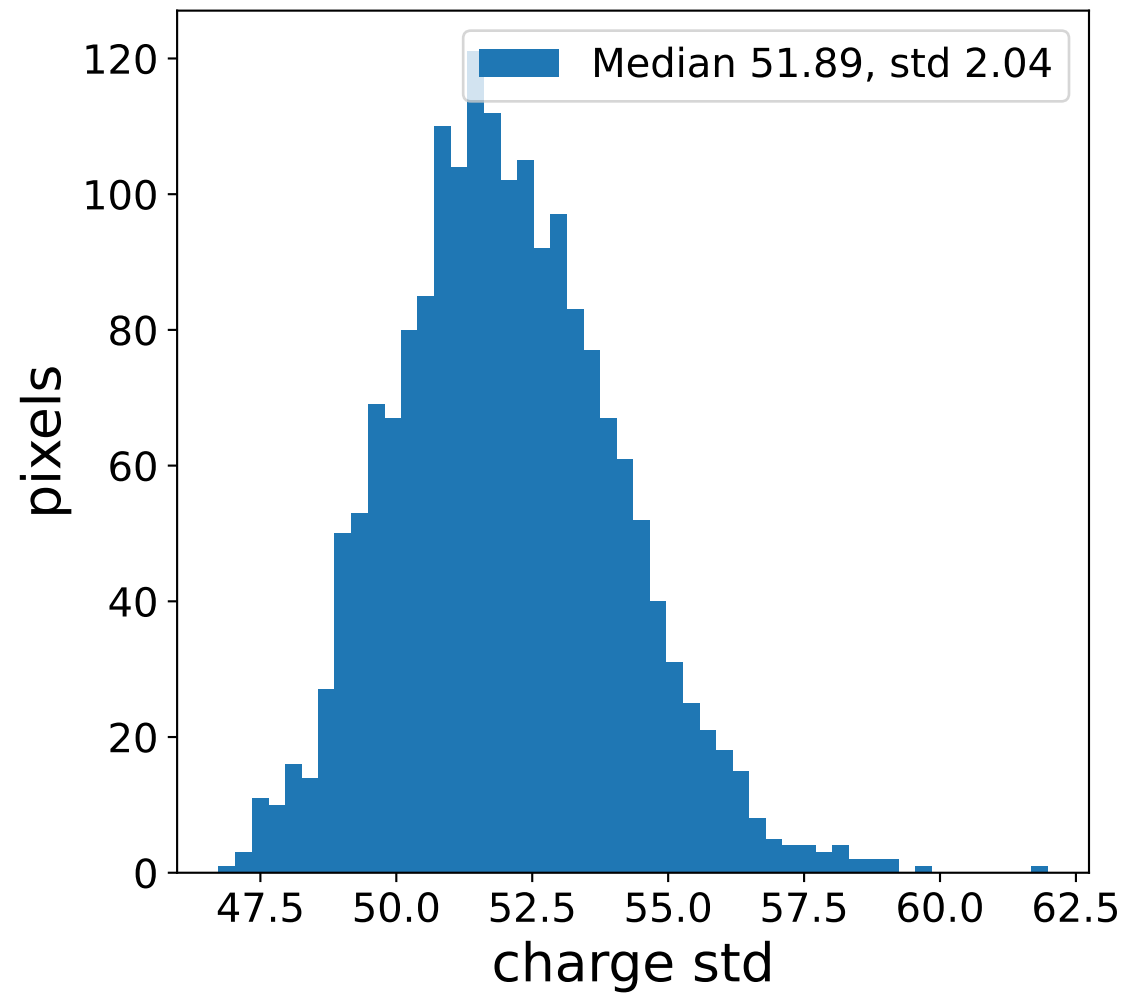

Run 7449

Run 7449

Run 7449 channel: HG

FF sample of 10000 events

pedestal sample of 10000 events

Run 7449 channel: LG

FF sample of 10000 events

pedestal sample of 10000 events