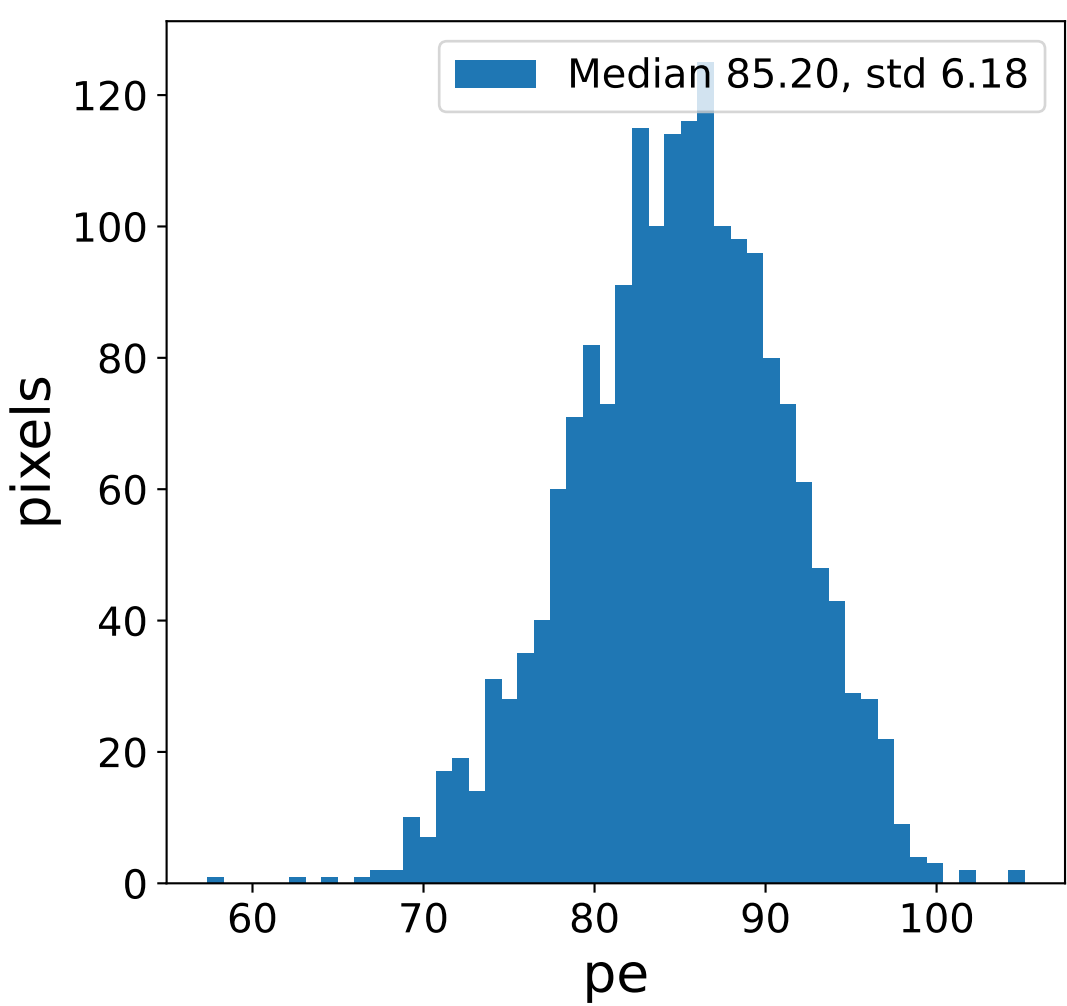

Run 7449

Run 7449

Run 7449 channel: HG

FF sample of 10000 events

pedestal sample of 10000 events

Run 7449 channel: LG

FF sample of 10000 events

pedestal sample of 10000 events