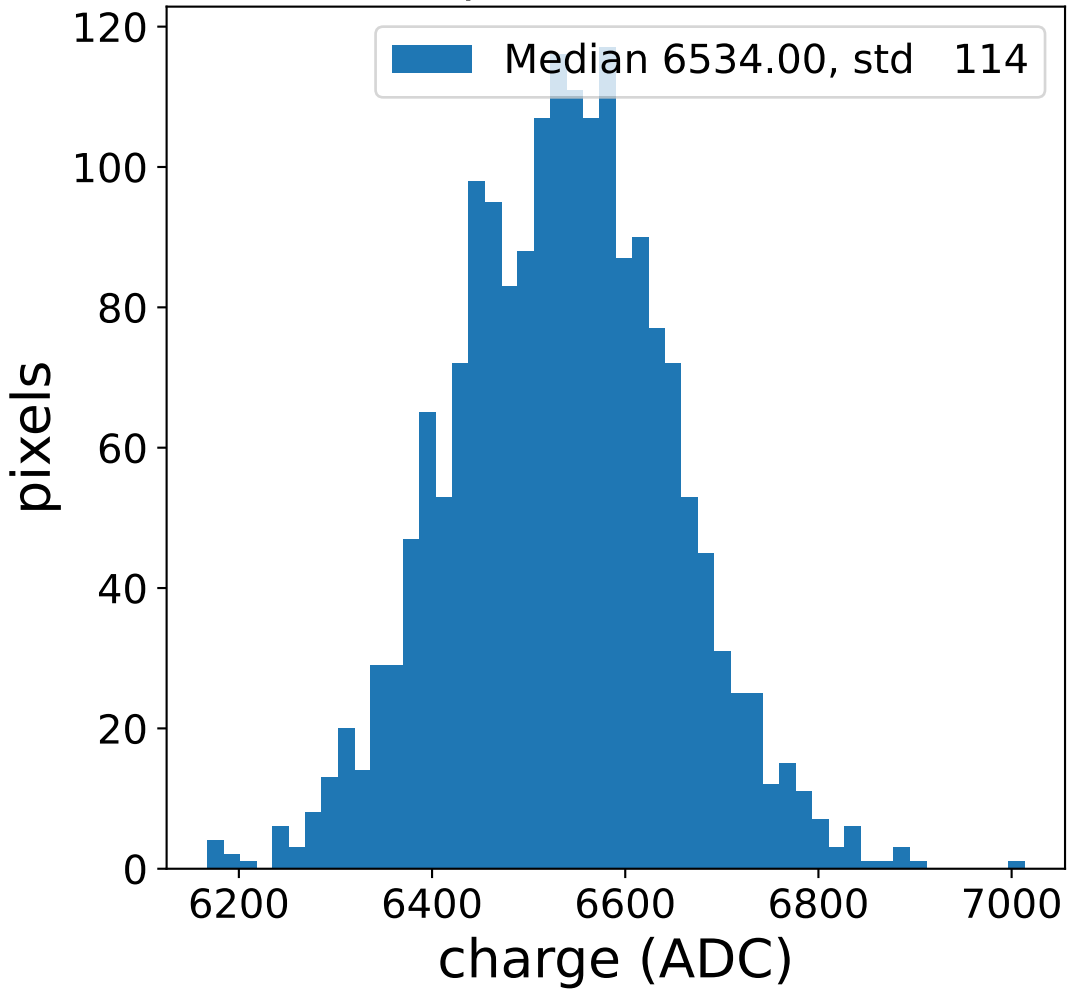

Run 7449

Run 7449

Run 7449 channel: HG

FF sample of 10000 events

pedestal sample of 10000 events

Run 7449 channel: LG

FF sample of 10000 events

pedestal sample of 10000 events