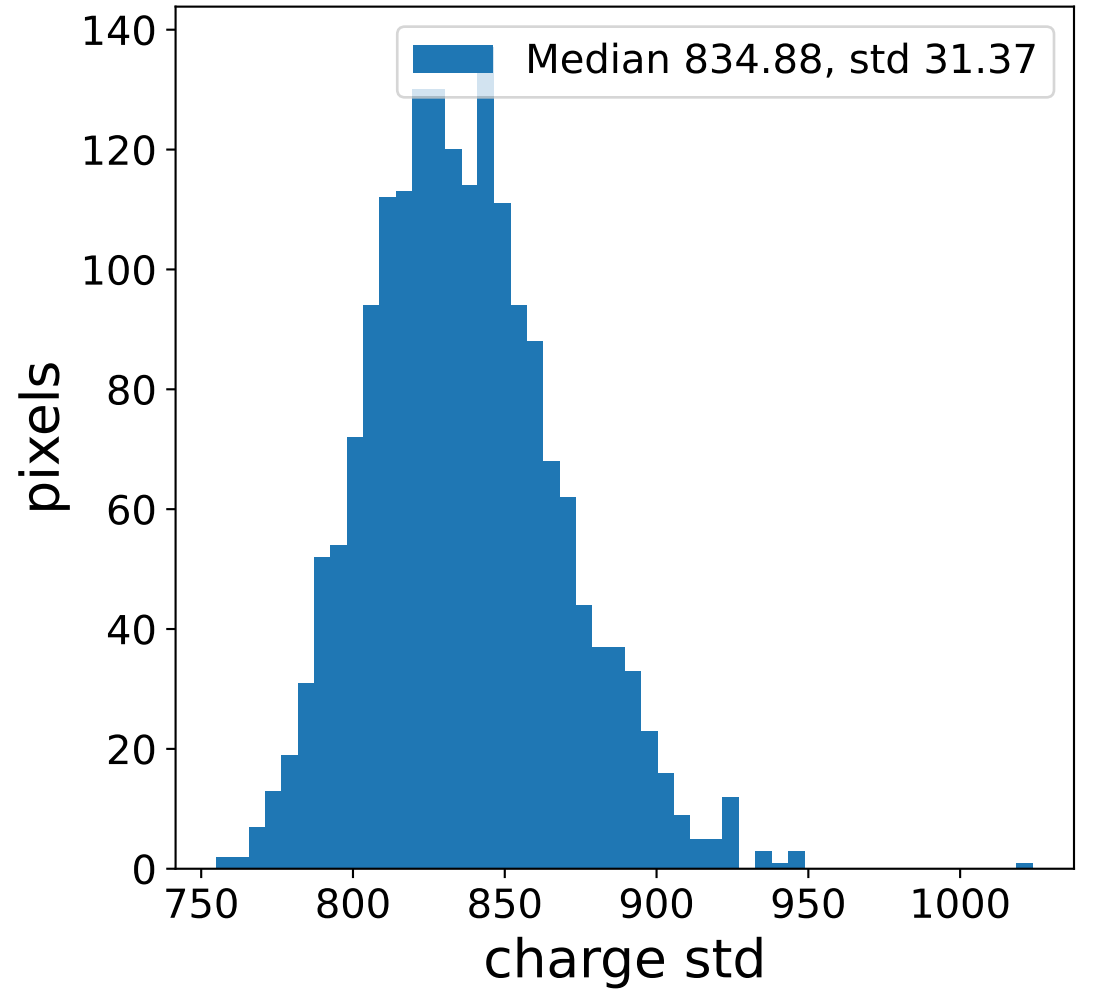

Run 7449

Run 7449

Run 7449 channel: HG

FF sample of 10000 events

pedestal sample of 10000 events

Run 7449 channel: LG

FF sample of 10000 events

pedestal sample of 10000 events