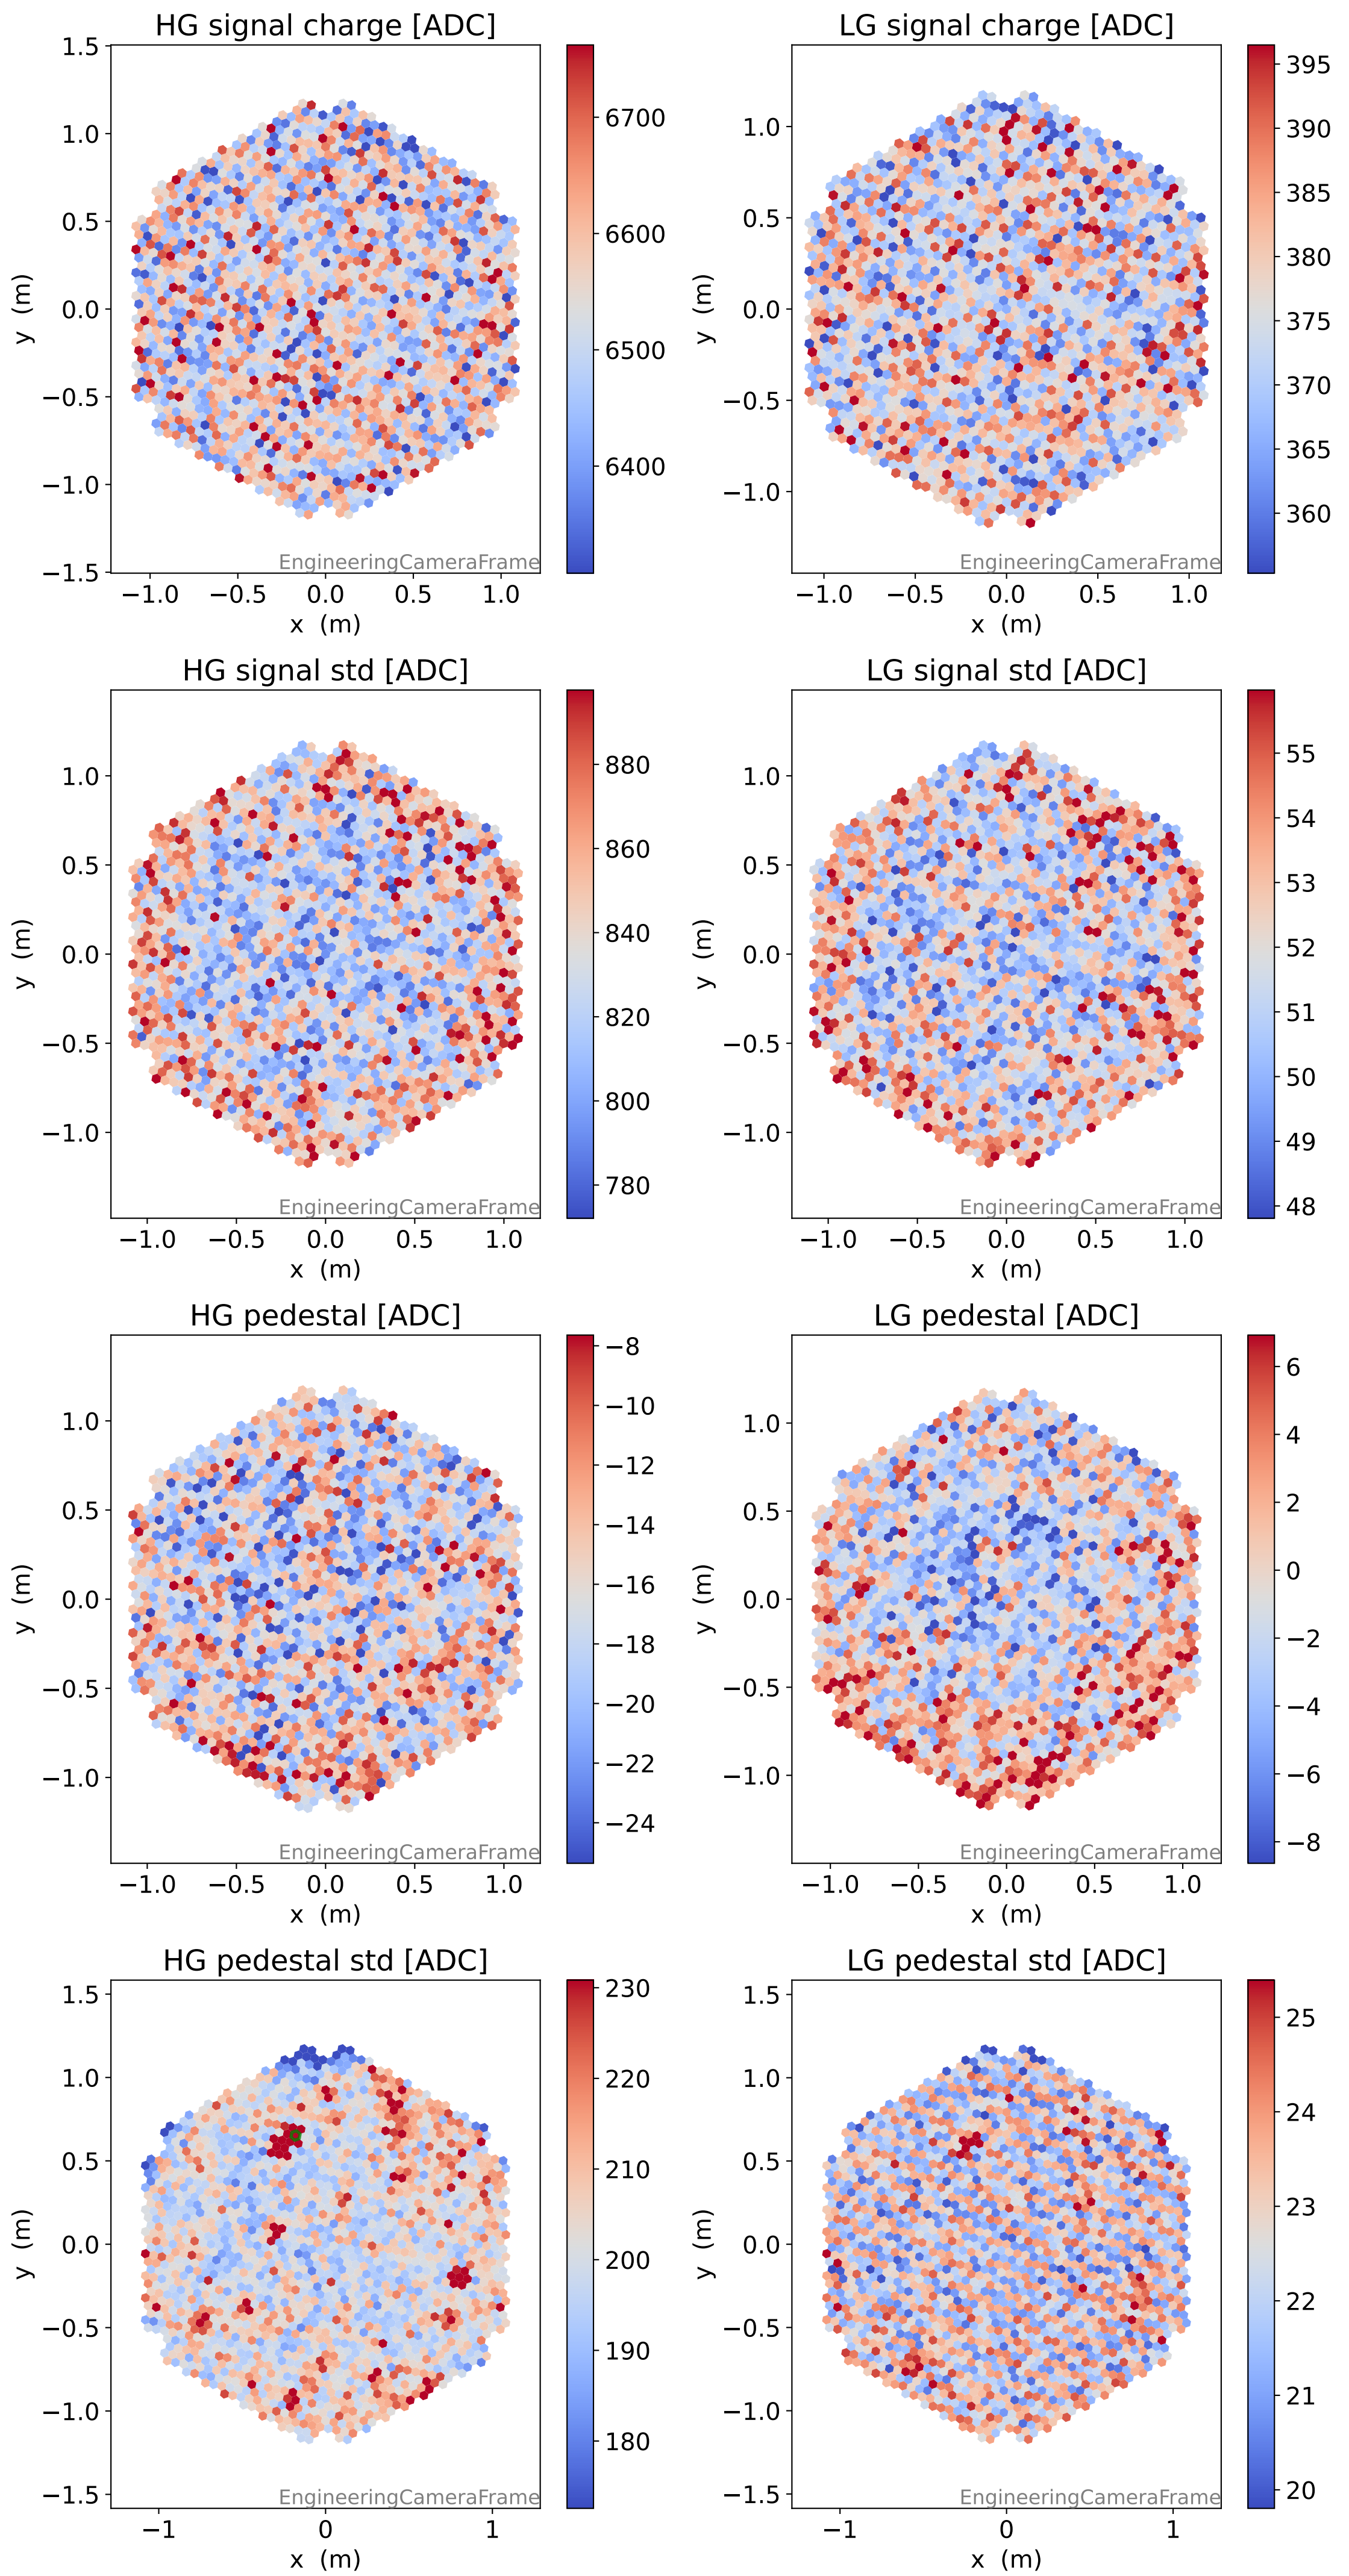

Run 7449

Run 7449

Run 7449 channel: HG

FF sample of 10000 events

pedestal sample of 10000 events

Run 7449 channel: LG

FF sample of 10000 events

pedestal sample of 10000 events