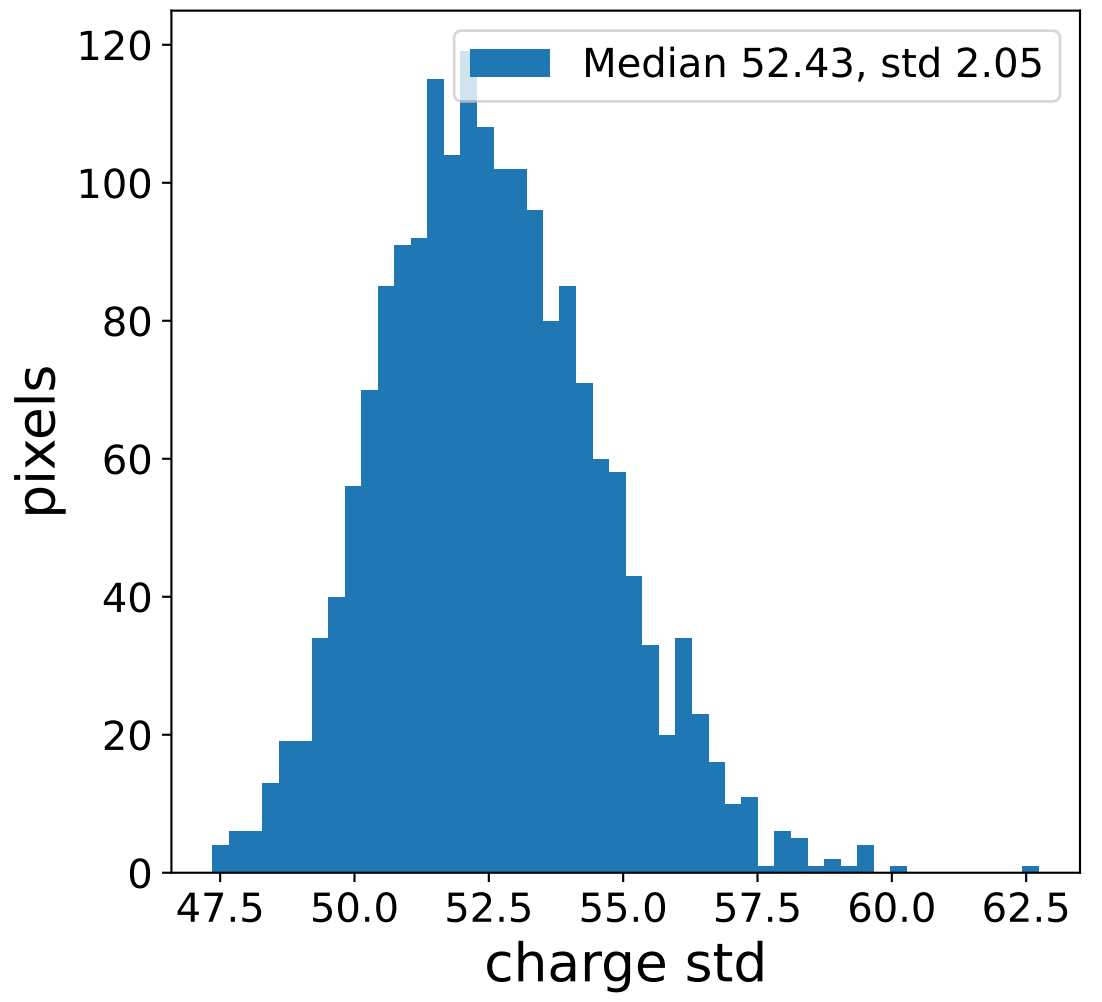

Run 7614

Run 7614

Run 7614 channel: HG

FF sample of 10000 events

pedestal sample of 10000 events

Run 7614 channel: LG

FF sample of 10000 events

pedestal sample of 10000 events