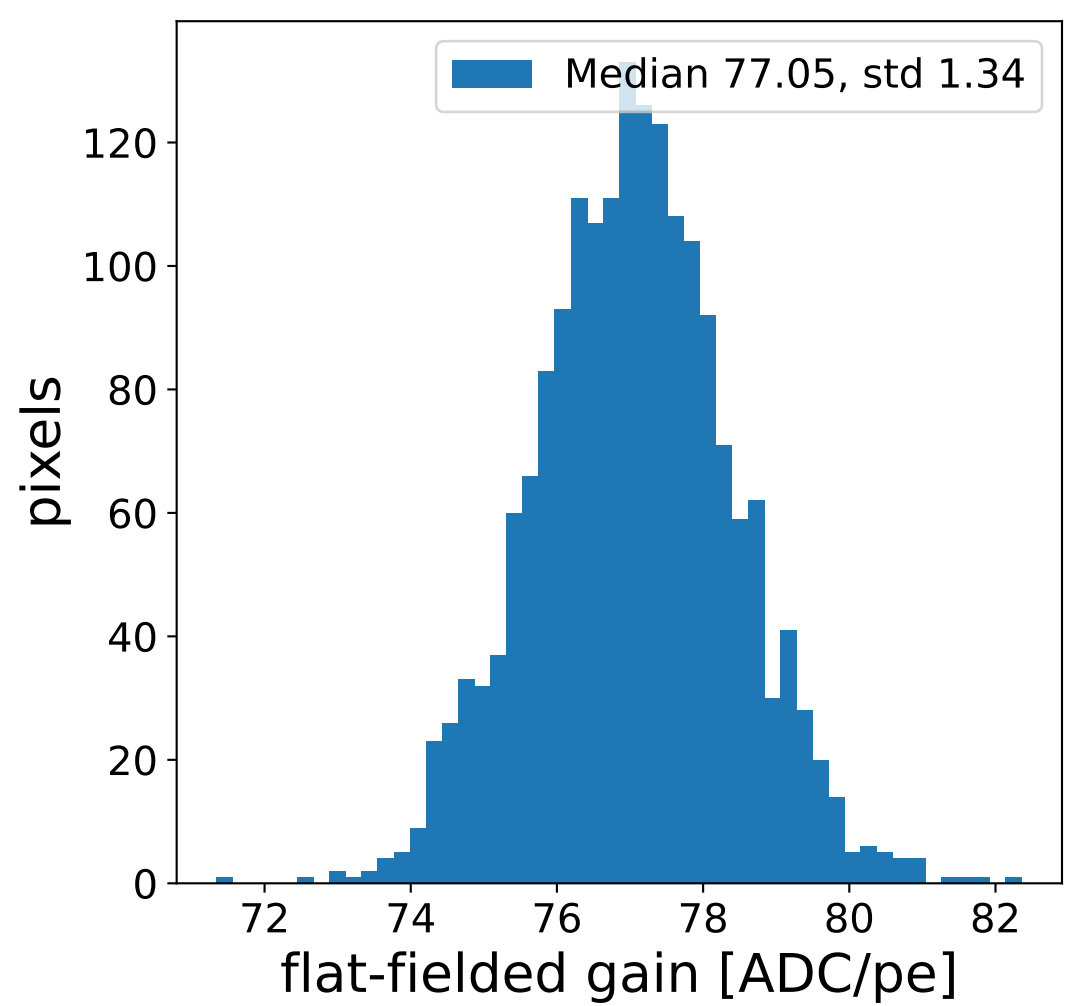

Run 7614

Run 7614

Run 7614 channel: HG

FF sample of 10000 events

pedestal sample of 10000 events

Run 7614 channel: LG

FF sample of 10000 events

pedestal sample of 10000 events