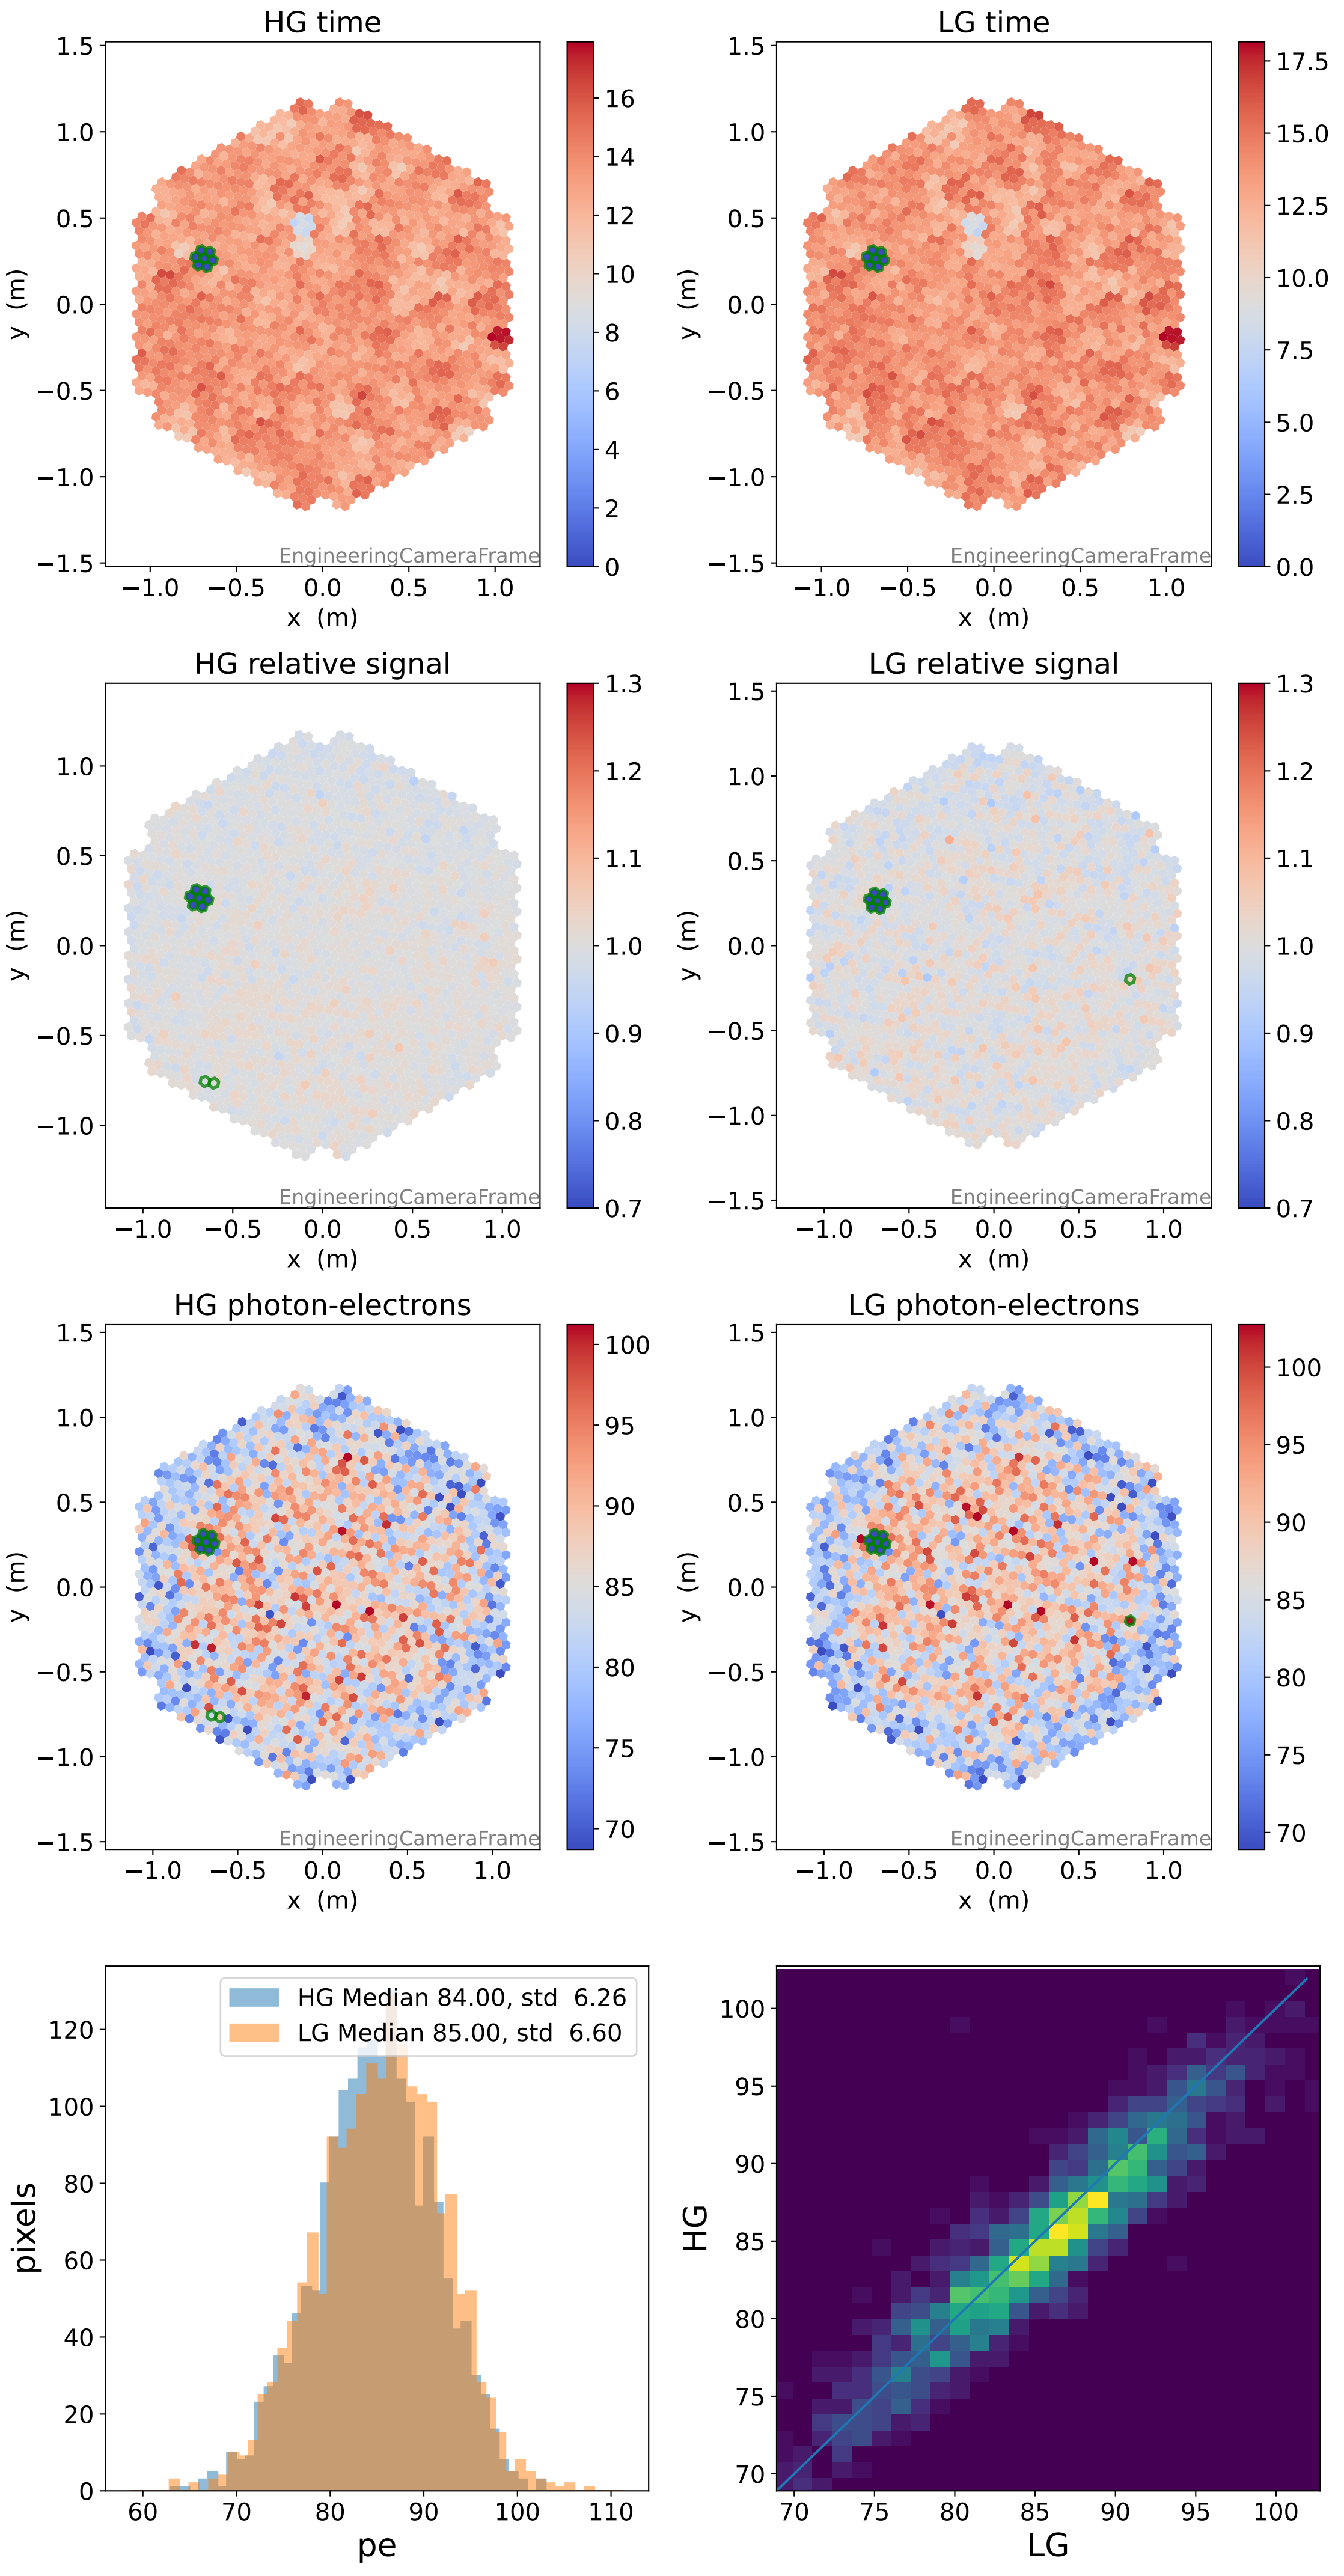

Run 7614

Run 7614

Run 7614 channel: HG

FF sample of 10000 events

pedestal sample of 10000 events

Run 7614 channel: LG

FF sample of 10000 events

pedestal sample of 10000 events