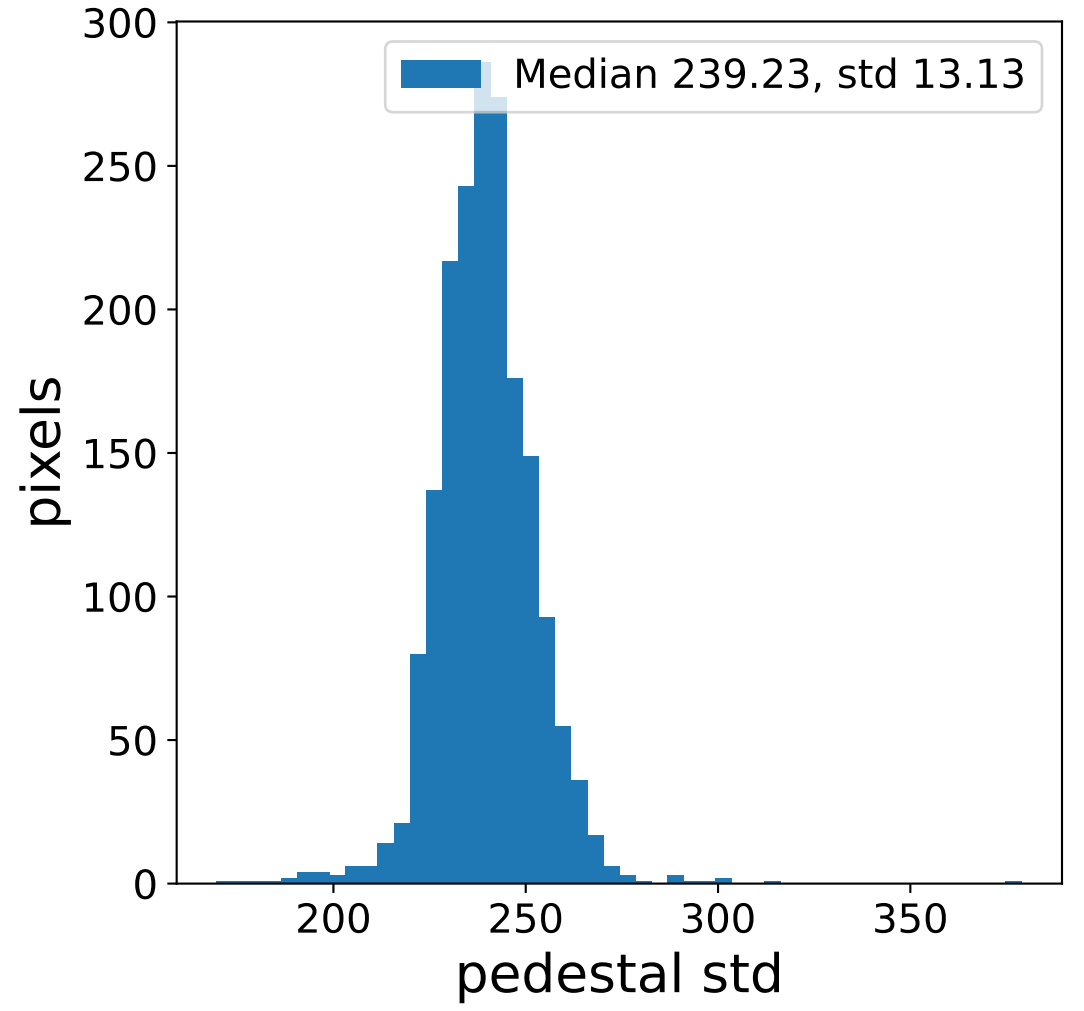

Run 7614

Run 7614

Run 7614 channel: HG

FF sample of 10000 events

pedestal sample of 10000 events

Run 7614 channel: LG

FF sample of 10000 events

pedestal sample of 10000 events