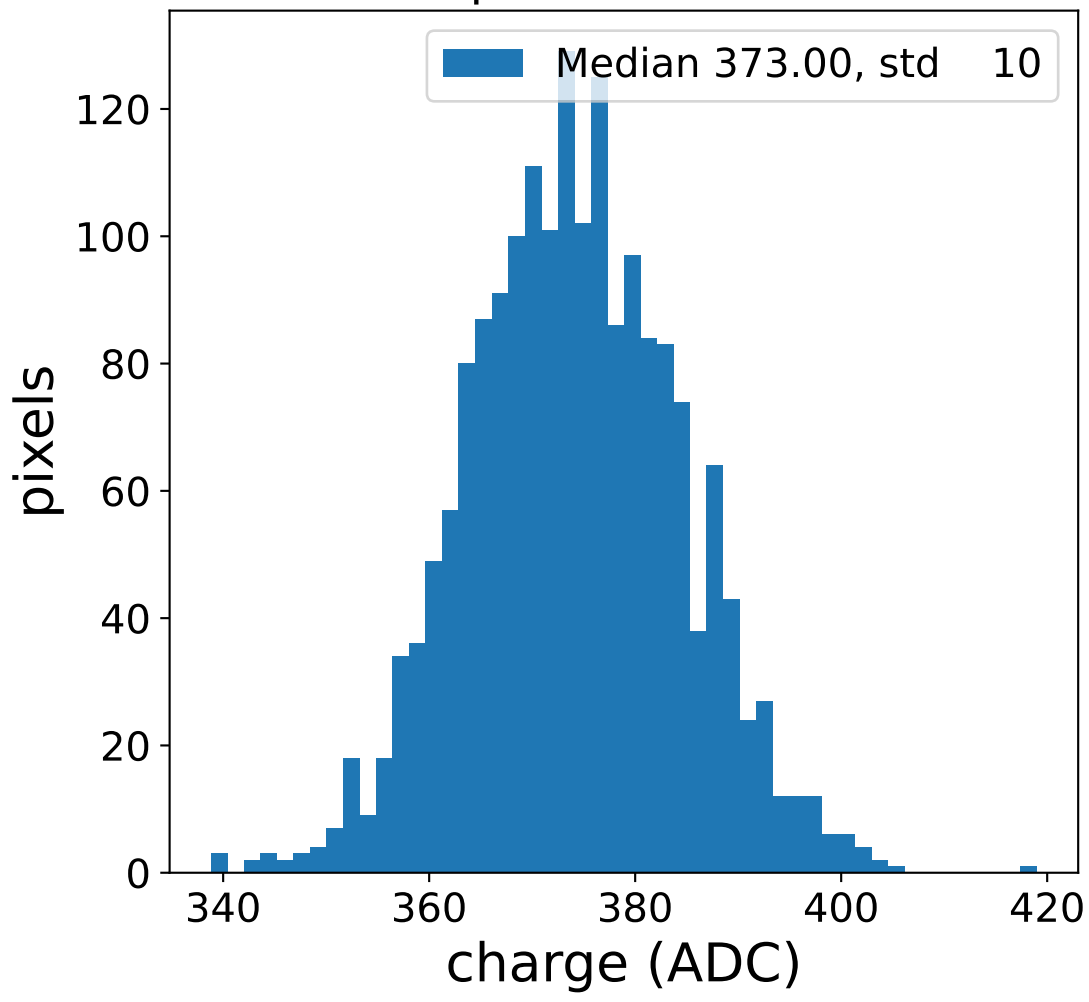

Run 7614

Run 7614

Run 7614 channel: HG

FF sample of 10000 events

pedestal sample of 10000 events

Run 7614 channel: LG

FF sample of 10000 events

pedestal sample of 10000 events