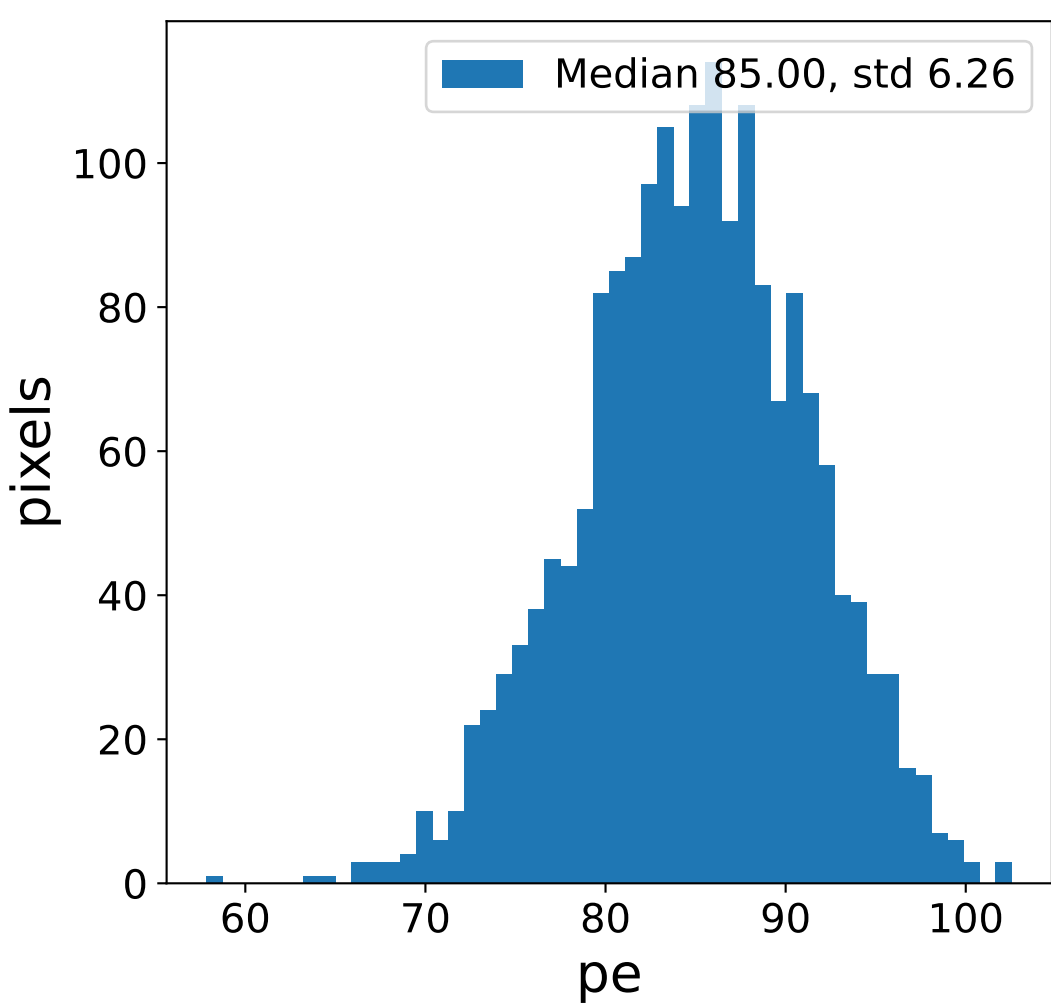

Run 7614

Run 7614

Run 7614 channel: HG

FF sample of 10000 events

pedestal sample of 10000 events

Run 7614 channel: LG

FF sample of 10000 events

pedestal sample of 10000 events