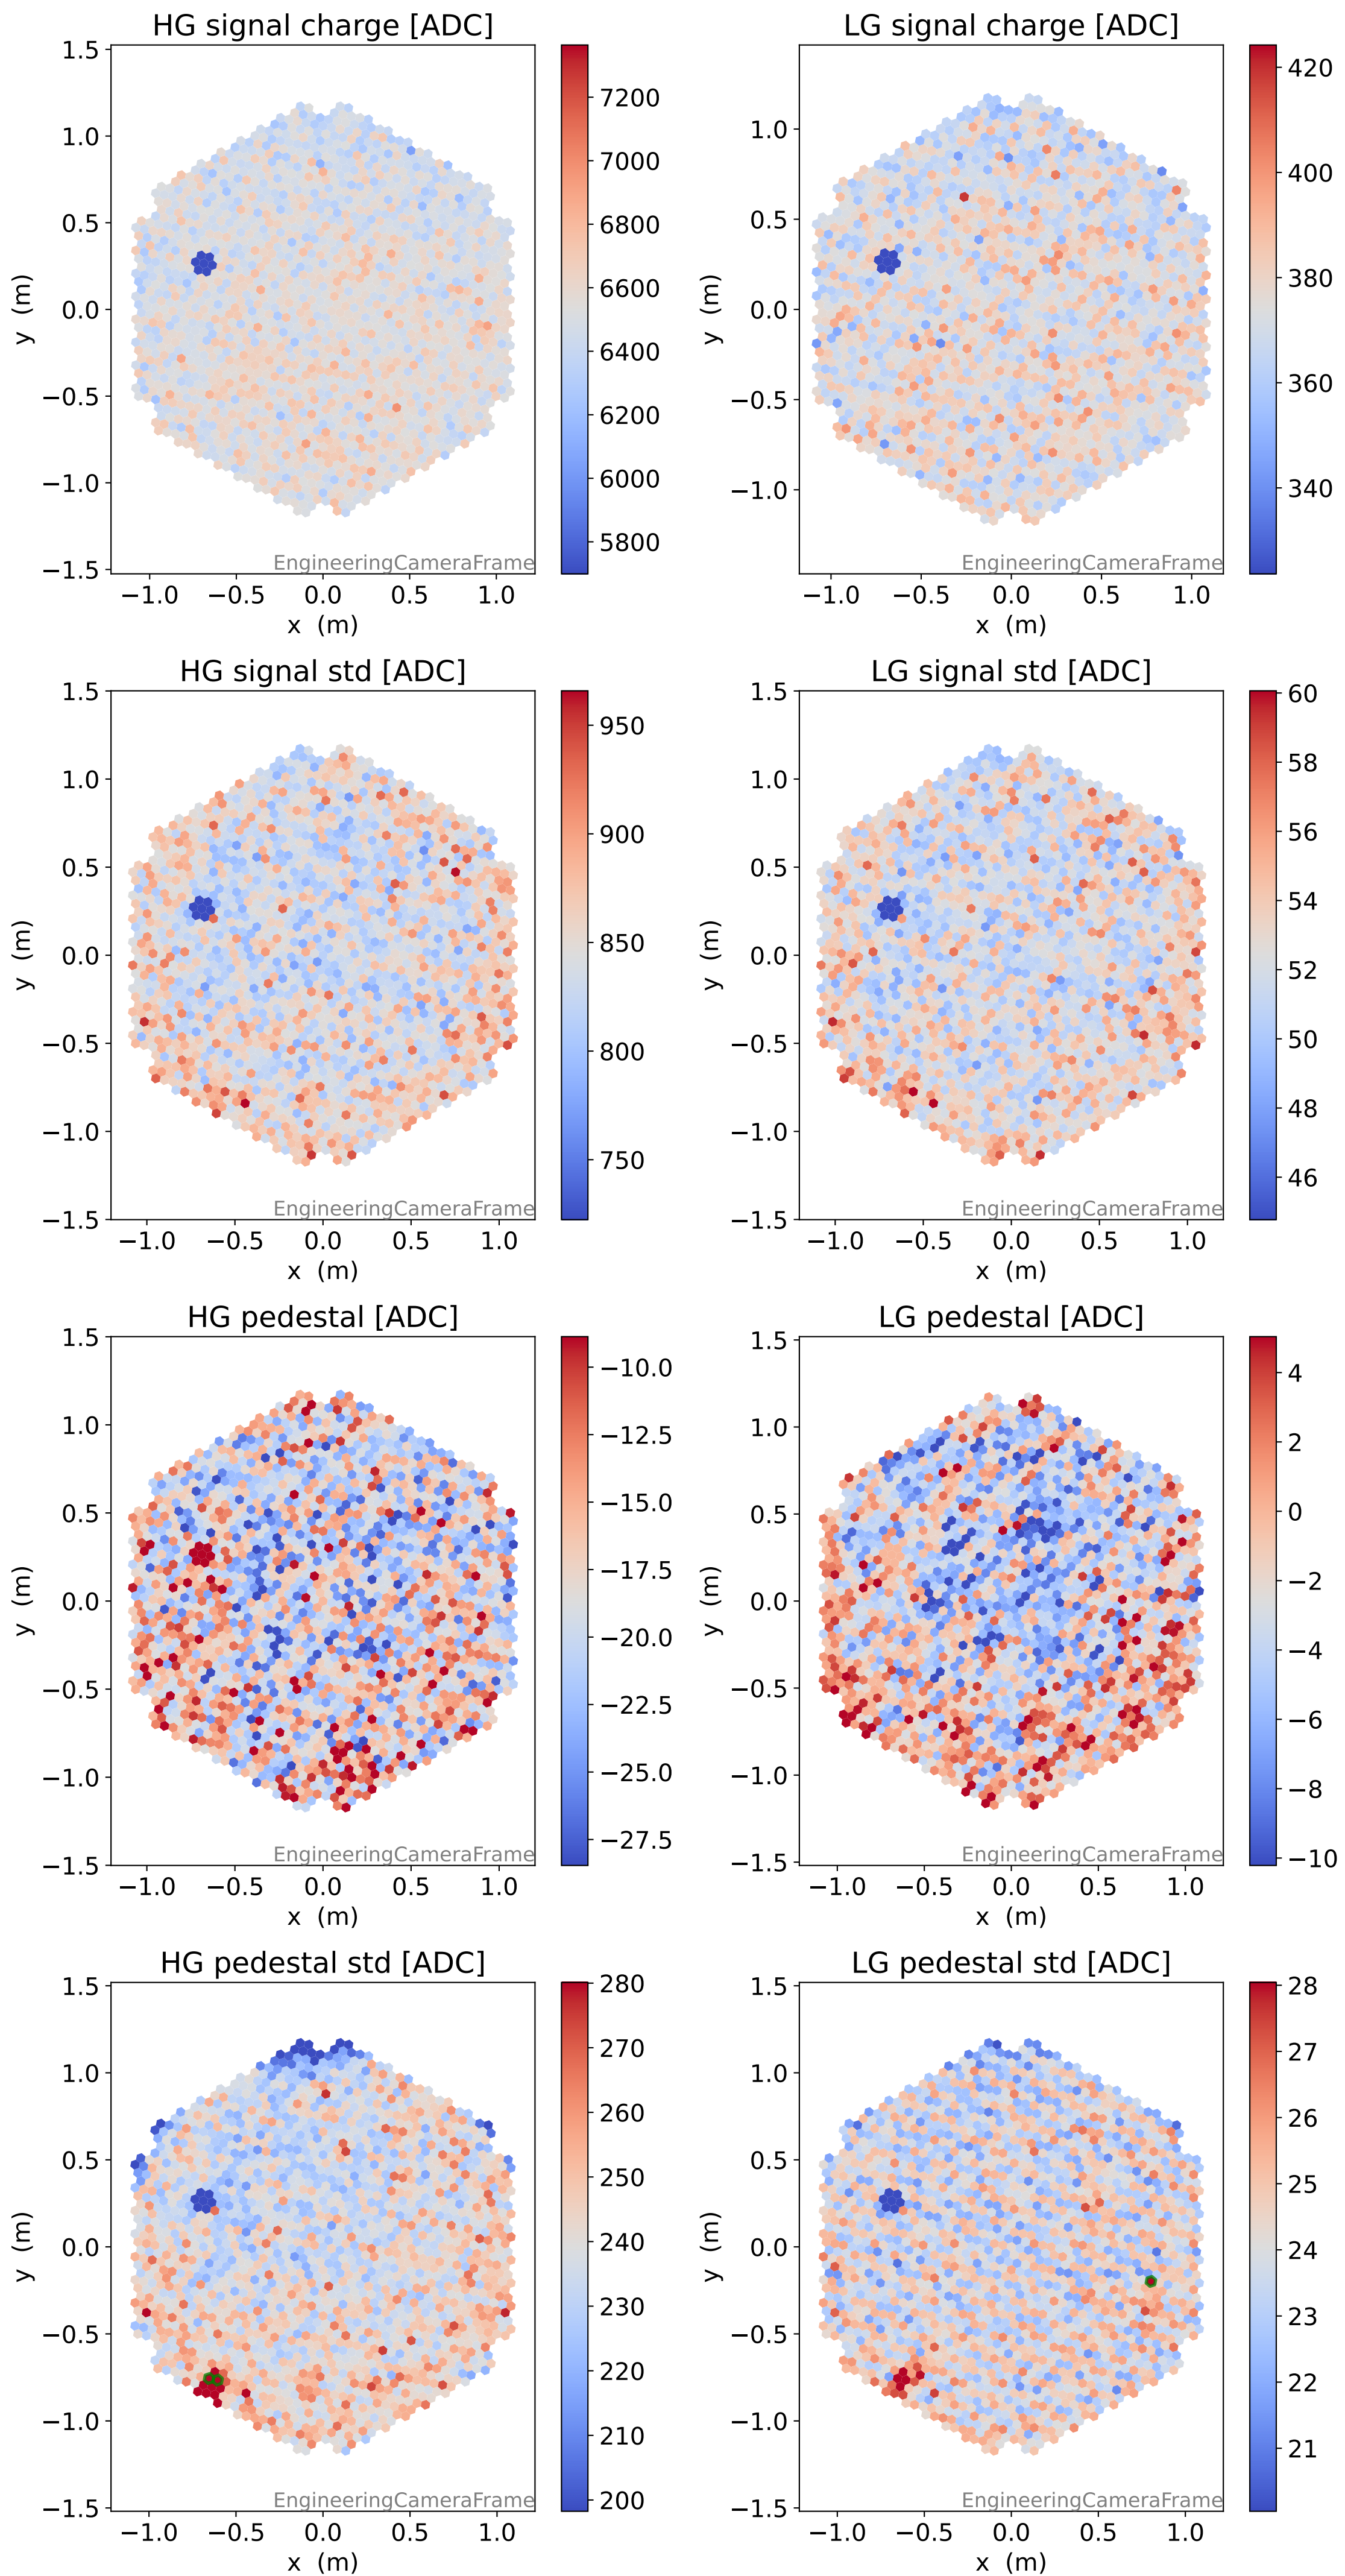

Run 7614

Run 7614

Run 7614 channel: HG

FF sample of 10000 events

pedestal sample of 10000 events

Run 7614 channel: LG

FF sample of 10000 events

pedestal sample of 10000 events