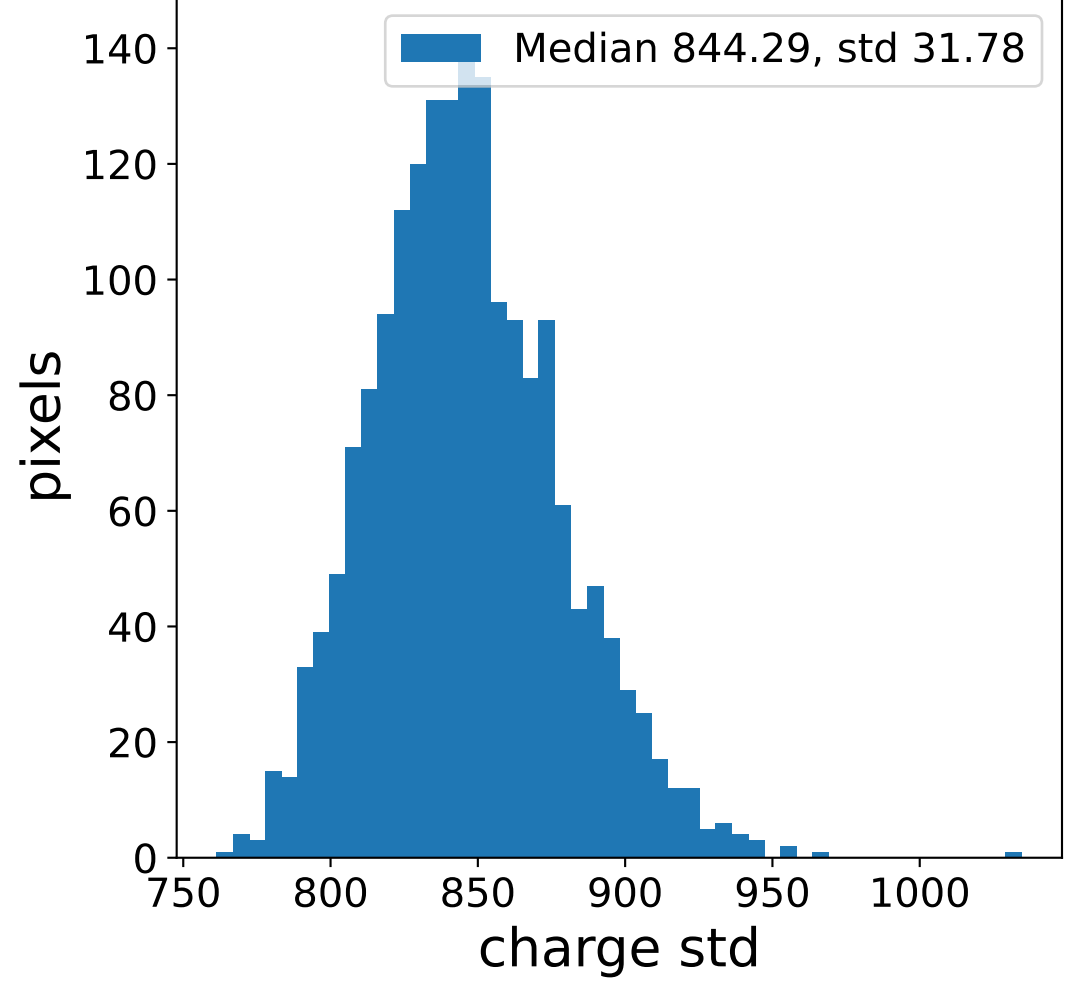

Run 7614

Run 7614

Run 7614 channel: HG

FF sample of 10000 events

pedestal sample of 10000 events

Run 7614 channel: LG

FF sample of 10000 events

pedestal sample of 10000 events