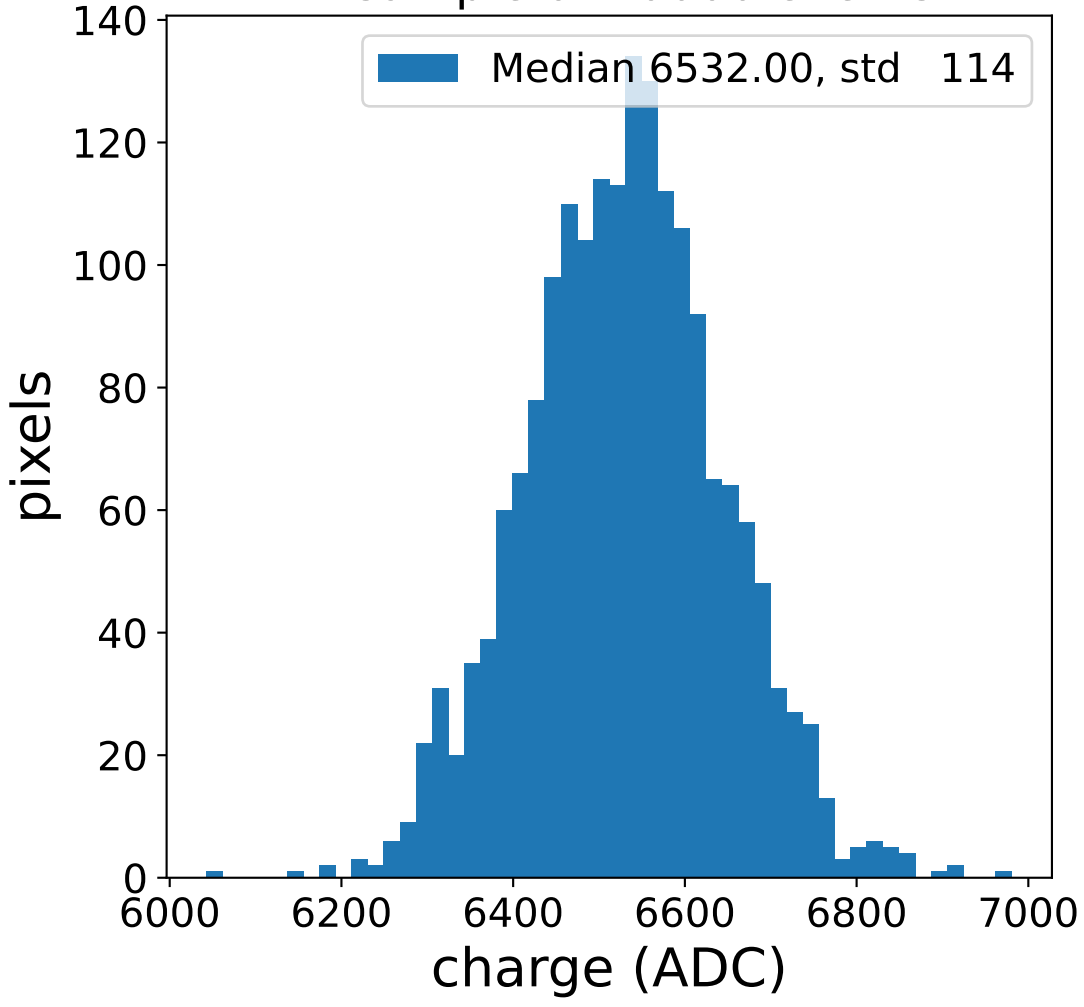

Run 7614

Run 7614

Run 7614 channel: HG

FF sample of 10000 events

pedestal sample of 10000 events

Run 7614 channel: LG

FF sample of 10000 events

pedestal sample of 10000 events