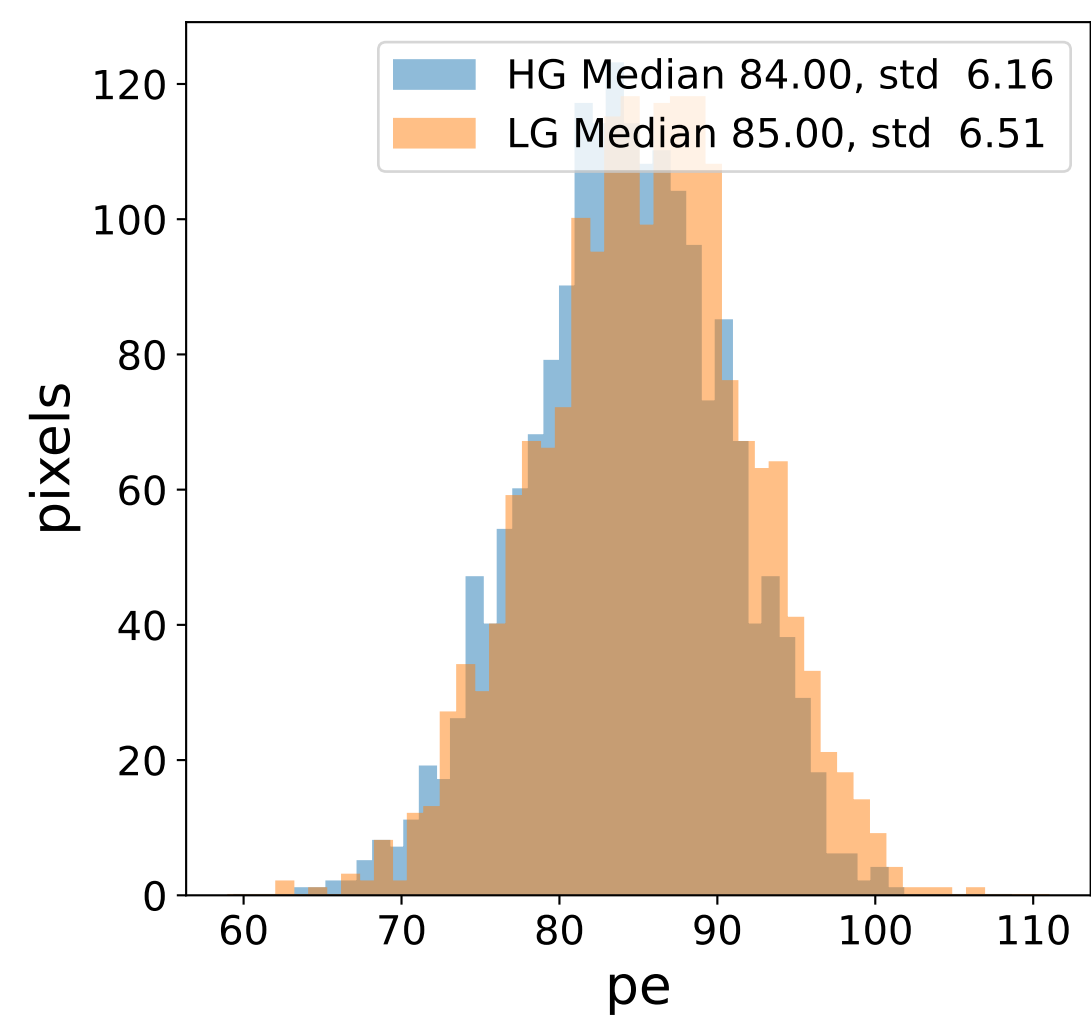

Run 7772

Run 7772

Run 7772 channel: HG

FF sample of 10000 events

pedestal sample of 10000 events

Run 7772 channel: LG

FF sample of 10000 events

pedestal sample of 10000 events