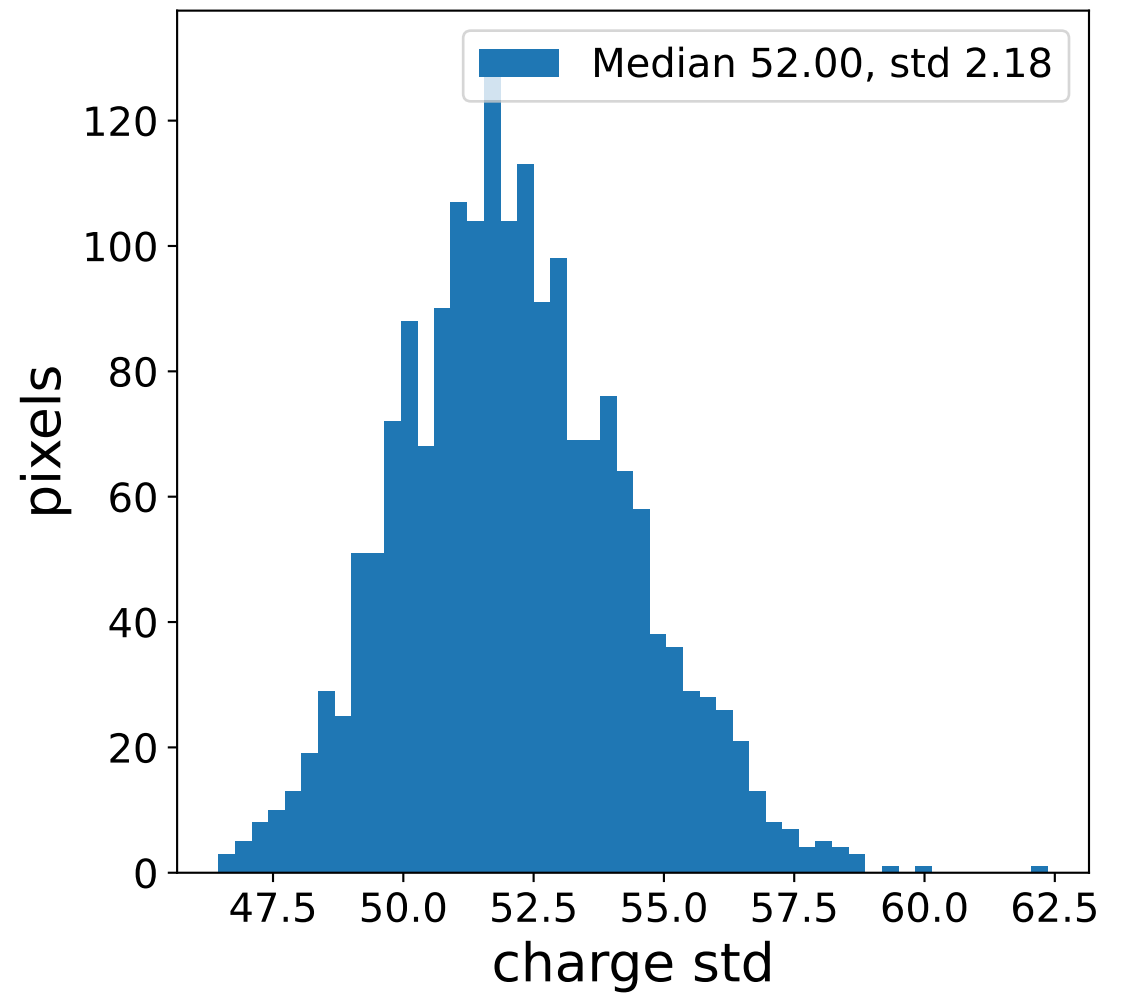

Run 7772

Run 7772

Run 7772 channel: HG

FF sample of 10000 events

pedestal sample of 10000 events

Run 7772 channel: LG

FF sample of 10000 events

pedestal sample of 10000 events