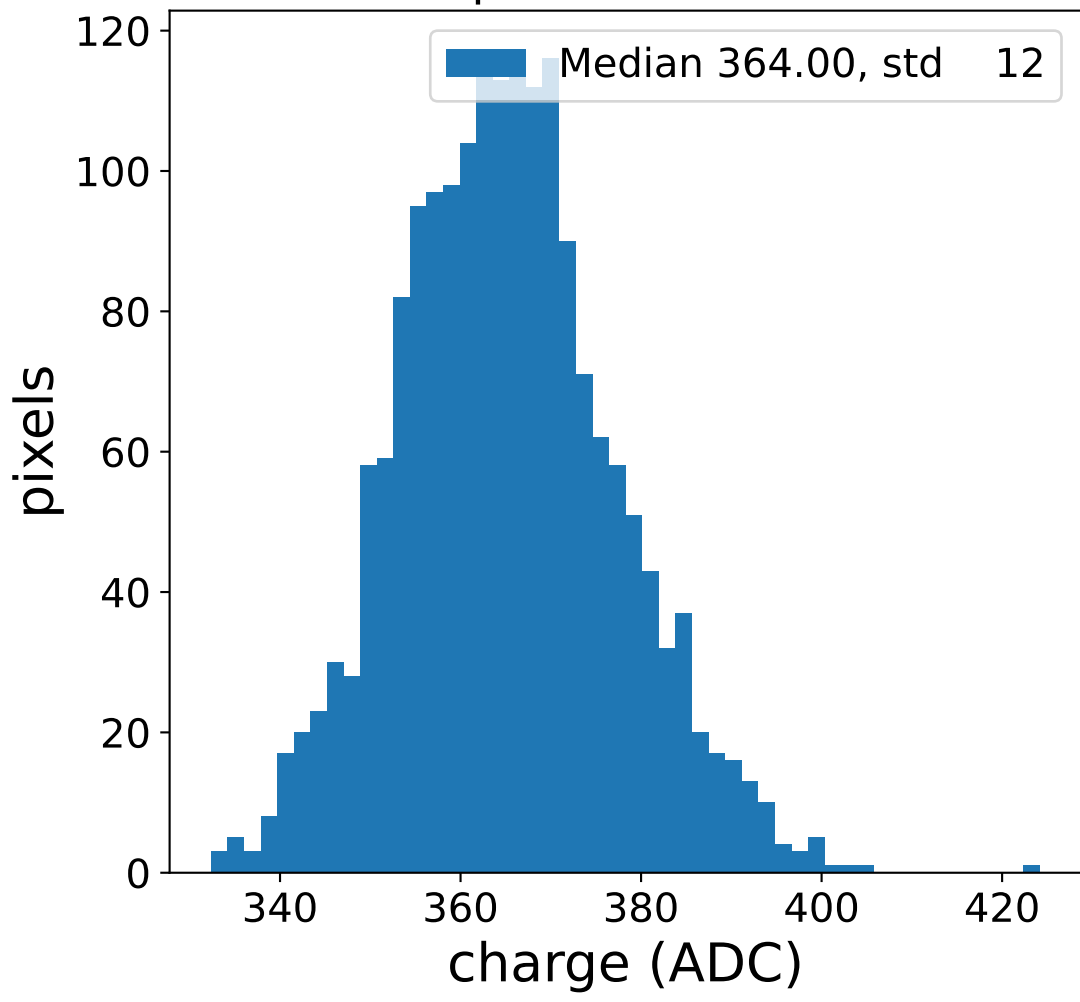

Run 7772

Run 7772

Run 7772 channel: HG

FF sample of 10000 events

pedestal sample of 10000 events

Run 7772 channel: LG

FF sample of 10000 events

pedestal sample of 10000 events