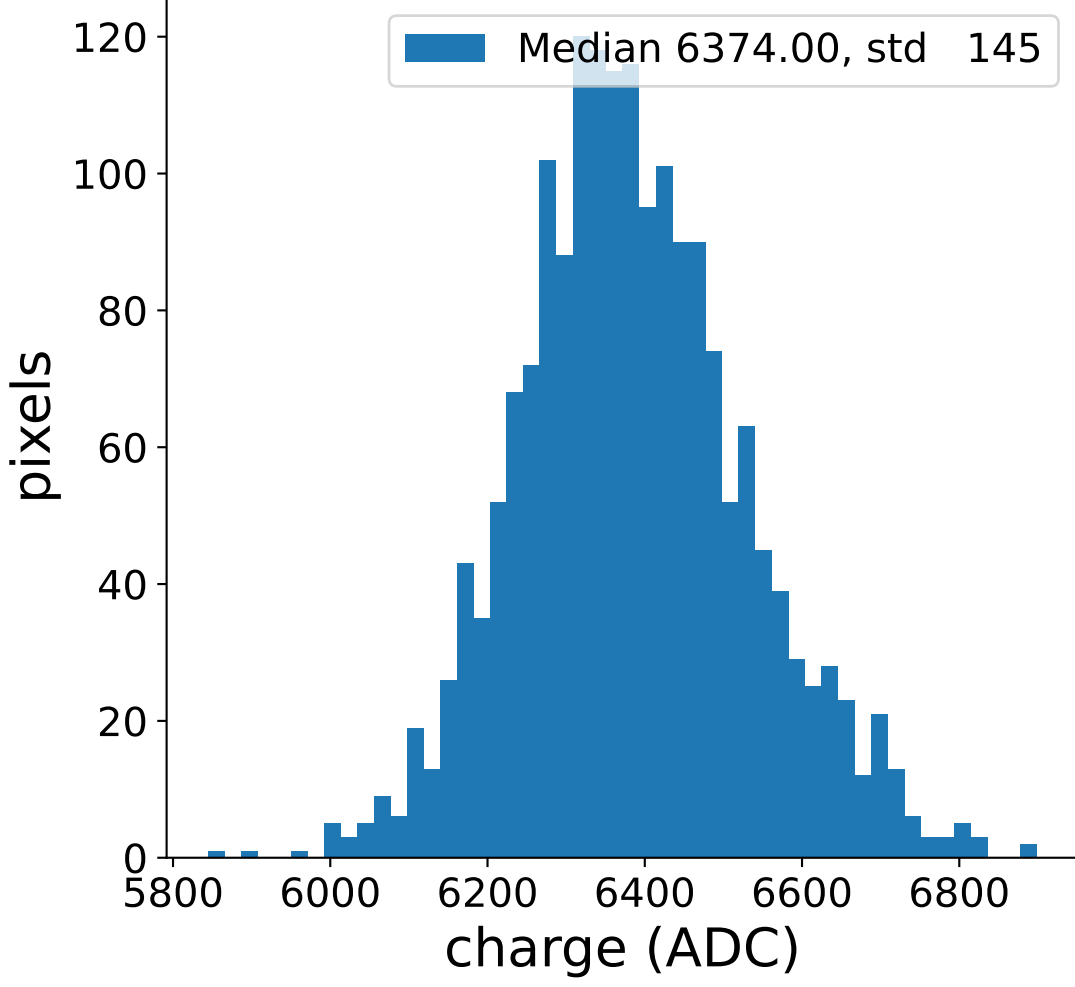

Run 7772

Run 7772

Run 7772 channel: HG

FF sample of 10000 events

pedestal sample of 10000 events

Run 7772 channel: LG

FF sample of 10000 events

pedestal sample of 10000 events