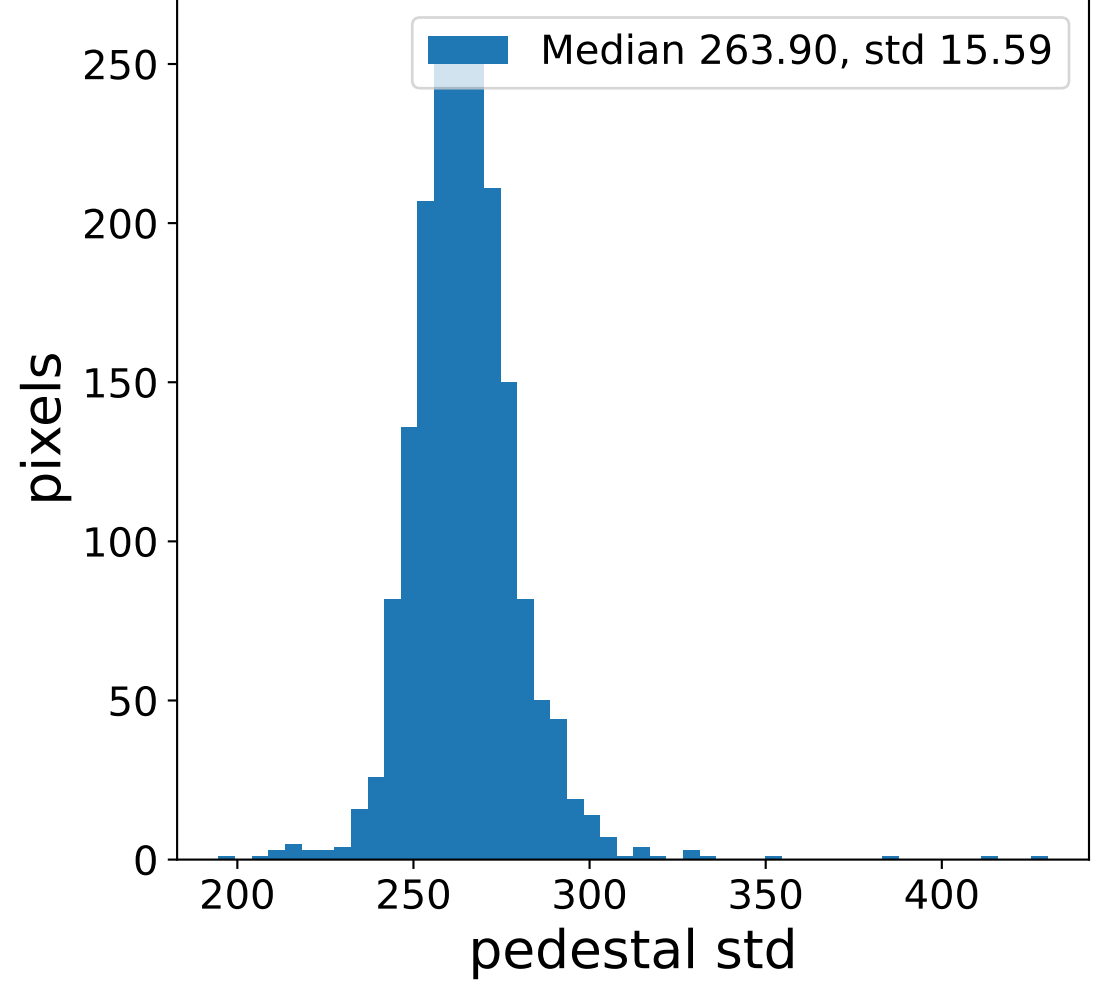

Run 7772

Run 7772

Run 7772 channel: HG

FF sample of 10000 events

pedestal sample of 10000 events

Run 7772 channel: LG

FF sample of 10000 events

pedestal sample of 10000 events