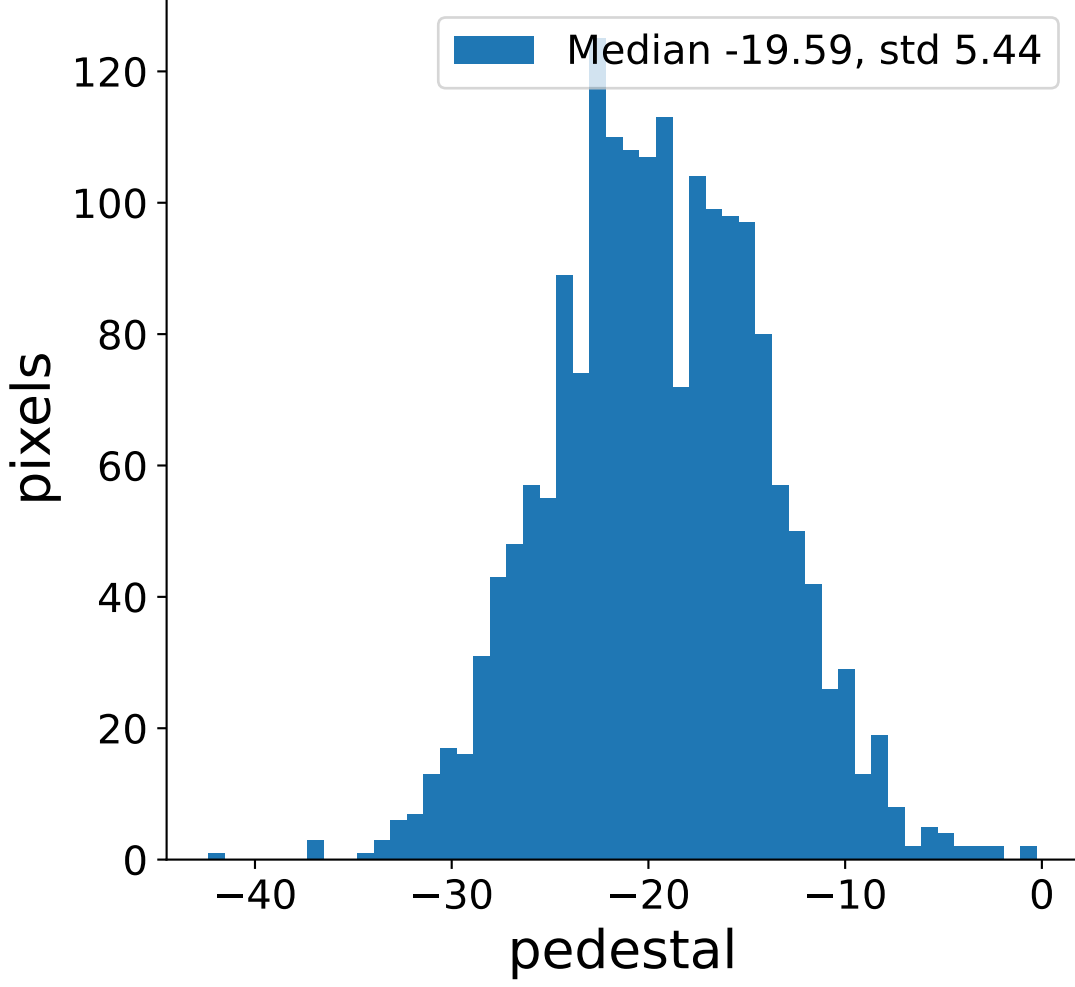

Run 7772

Run 7772

Run 7772 channel: HG

FF sample of 10000 events

pedestal sample of 10000 events

Run 7772 channel: LG

FF sample of 10000 events

pedestal sample of 10000 events