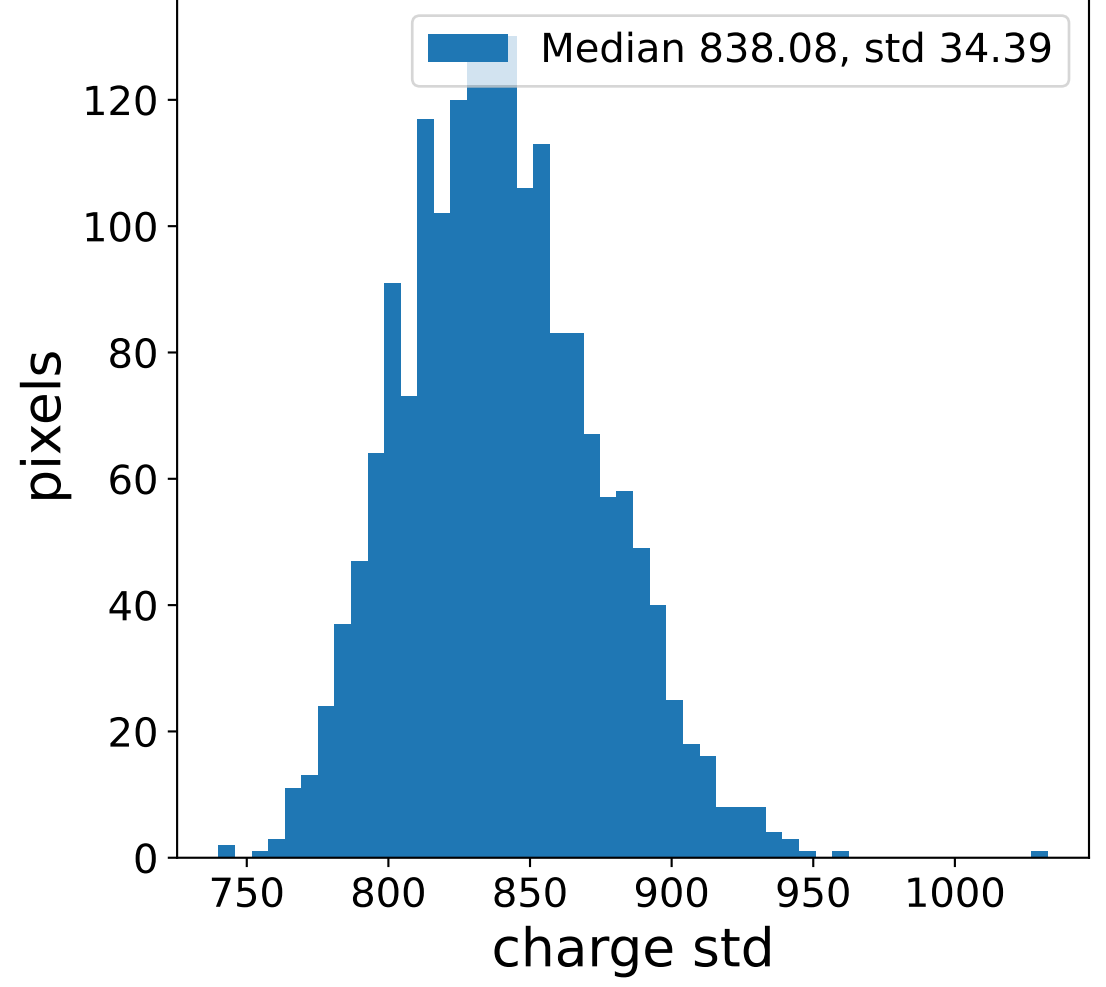

Run 7772

Run 7772

Run 7772 channel: HG

FF sample of 10000 events

pedestal sample of 10000 events

Run 7772 channel: LG

FF sample of 10000 events

pedestal sample of 10000 events