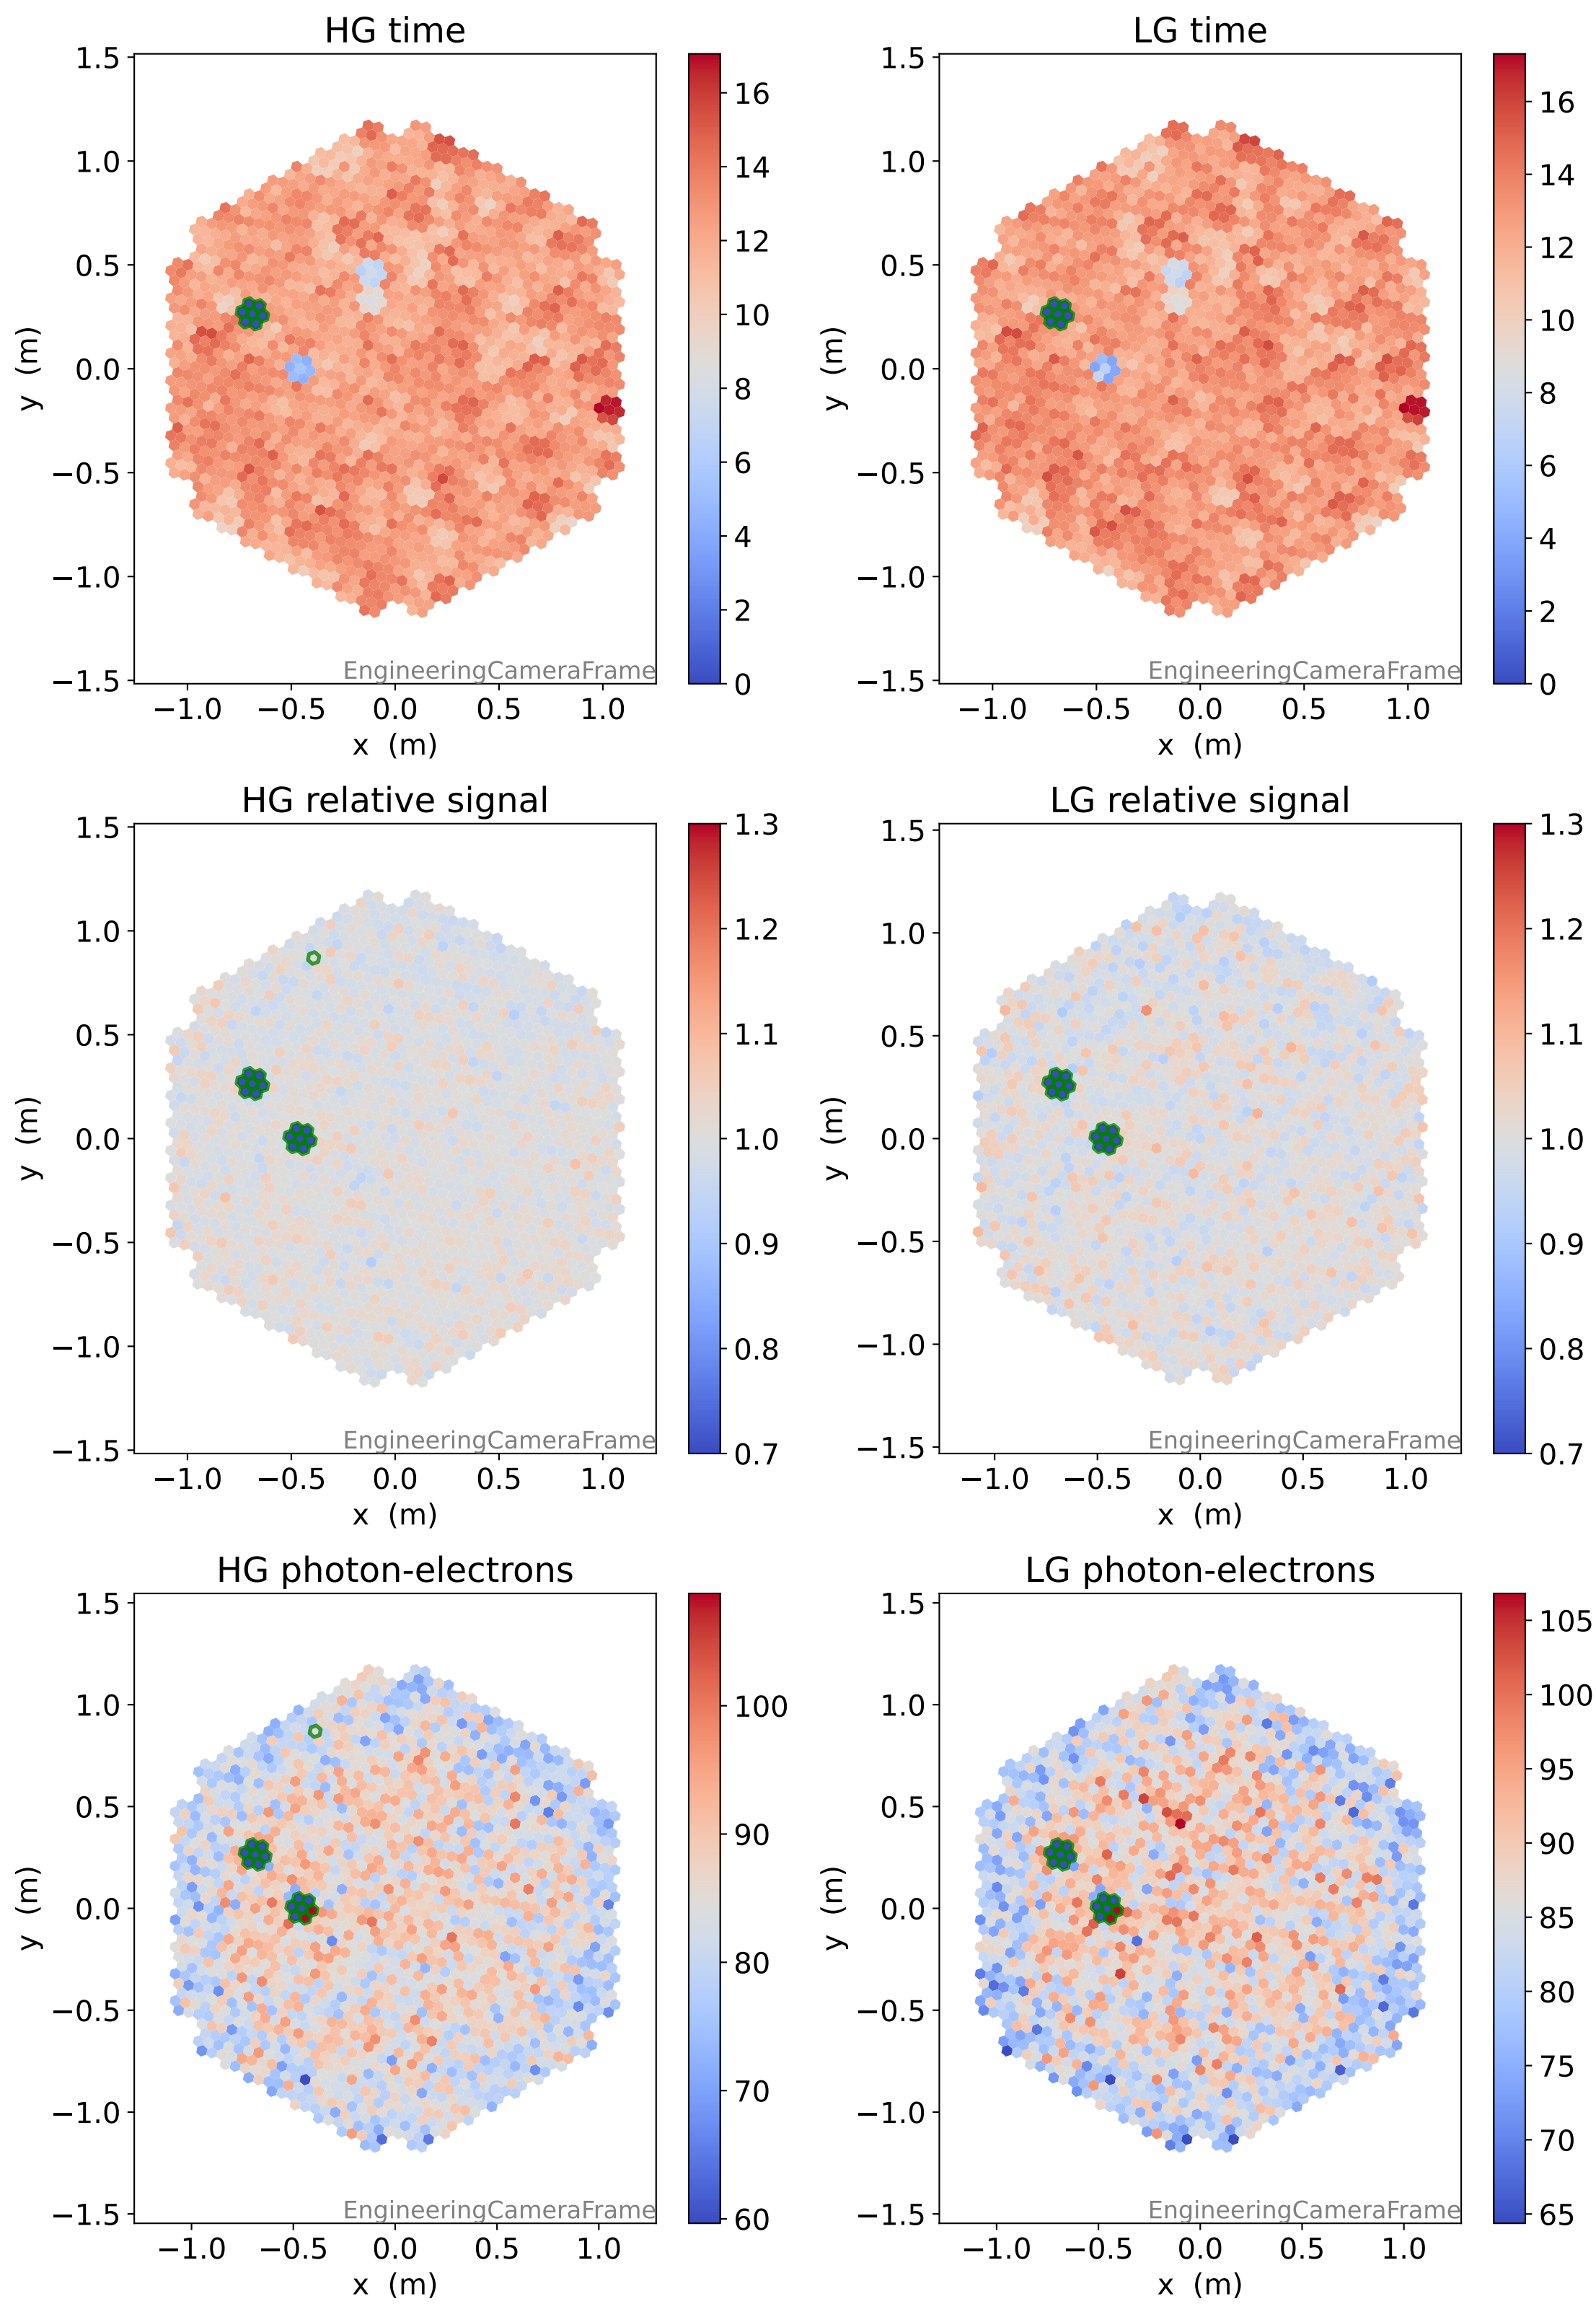

Run 7772

Run 7772

Run 7772 channel: HG

FF sample of 10000 events

pedestal sample of 10000 events

Run 7772 channel: LG

FF sample of 10000 events

pedestal sample of 10000 events