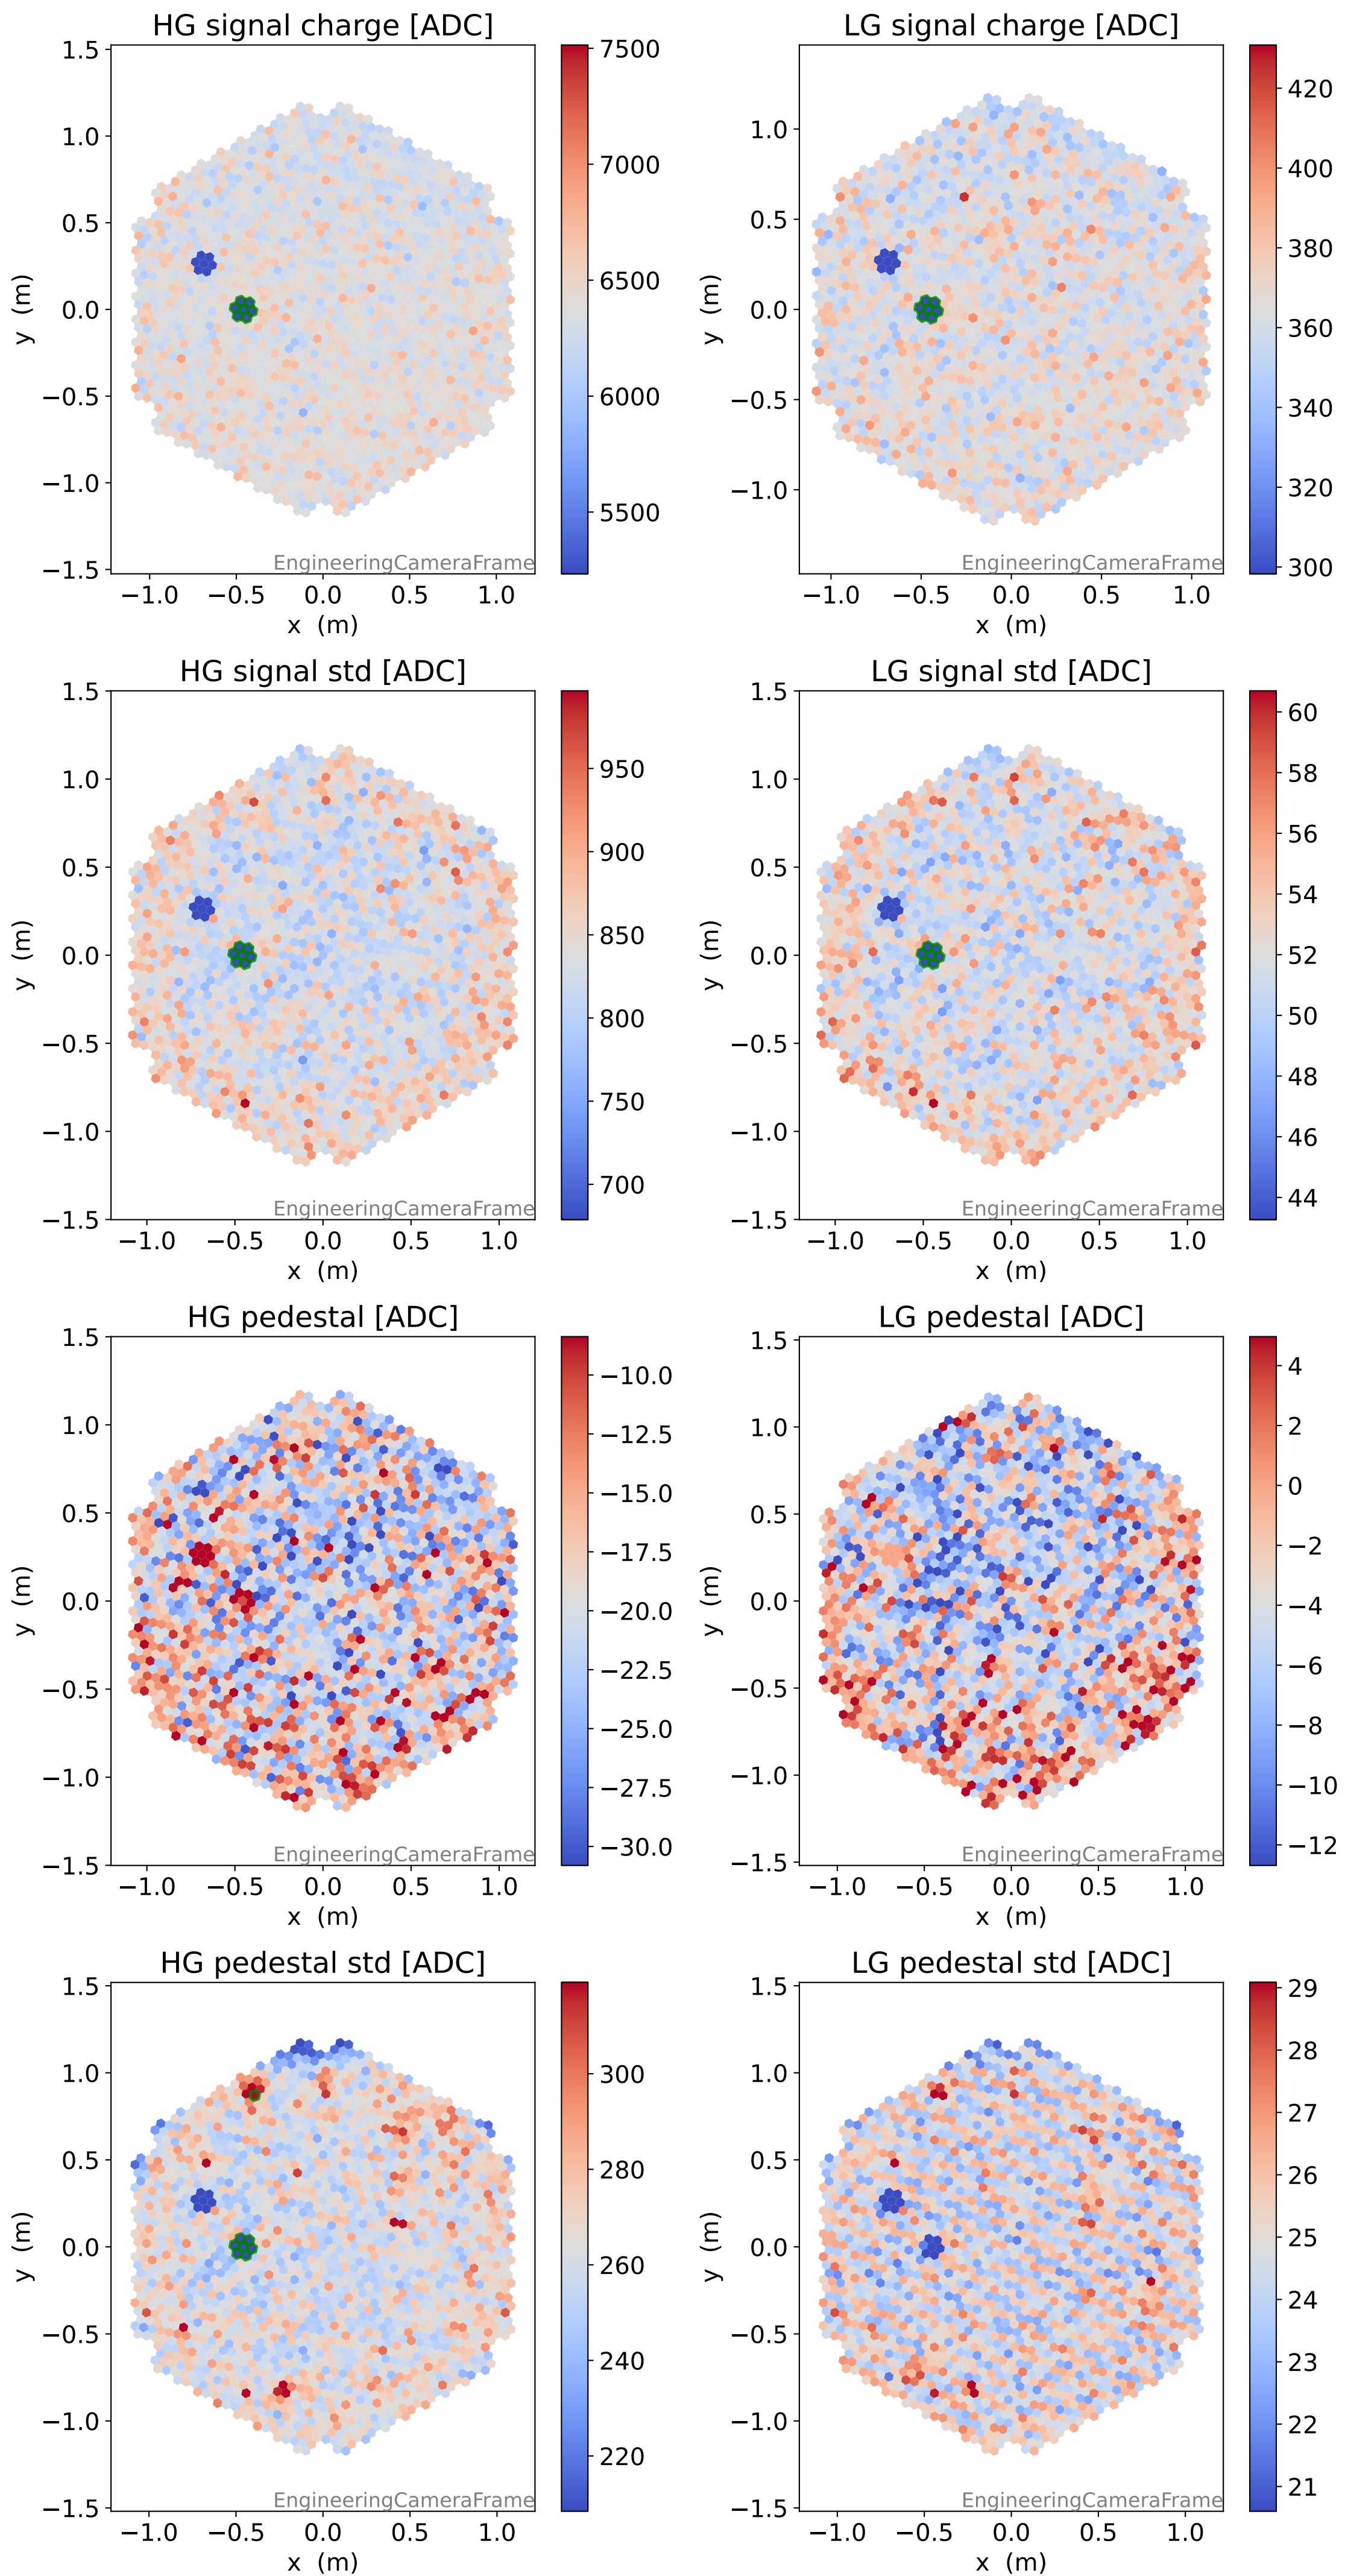

Run 7772

Run 7772

Run 7772 channel: HG

FF sample of 10000 events

pedestal sample of 10000 events

Run 7772 channel: LG

FF sample of 10000 events

pedestal sample of 10000 events