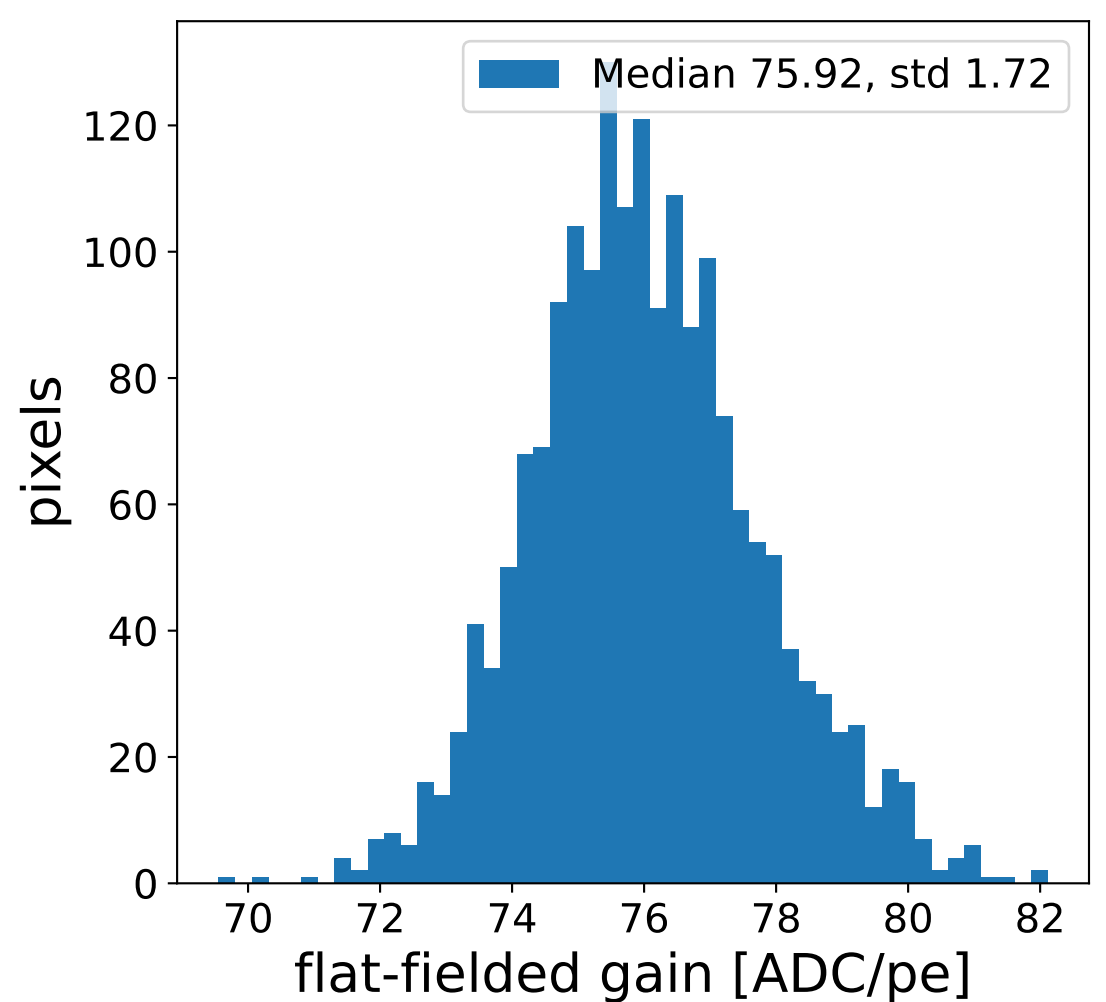

Run 7772

Run 7772

Run 7772 channel: HG

FF sample of 10000 events

pedestal sample of 10000 events

Run 7772 channel: LG

FF sample of 10000 events

pedestal sample of 10000 events