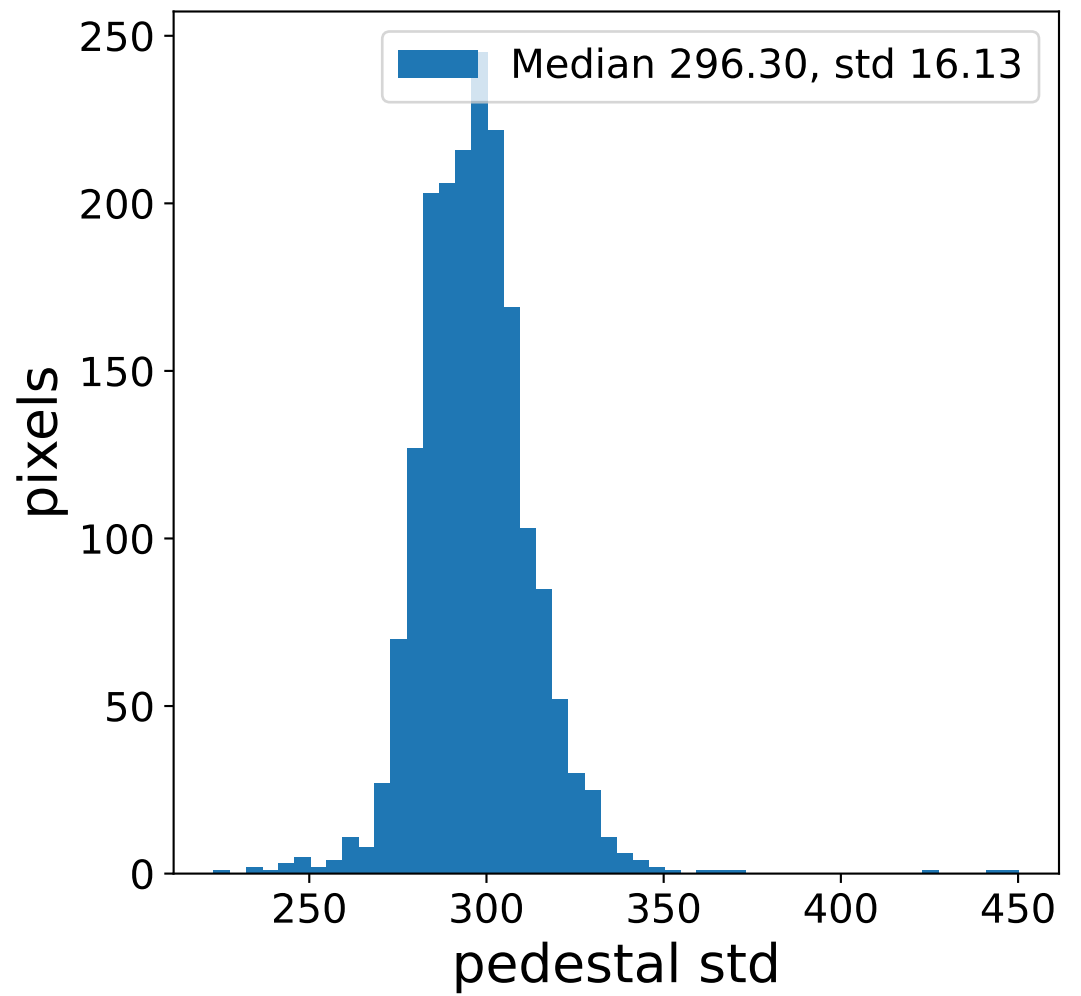

Run 8179

Run 8179

Run 8179 channel: HG

FF sample of 10000 events

pedestal sample of 10000 events

Run 8179 channel: LG

FF sample of 10000 events

pedestal sample of 10000 events