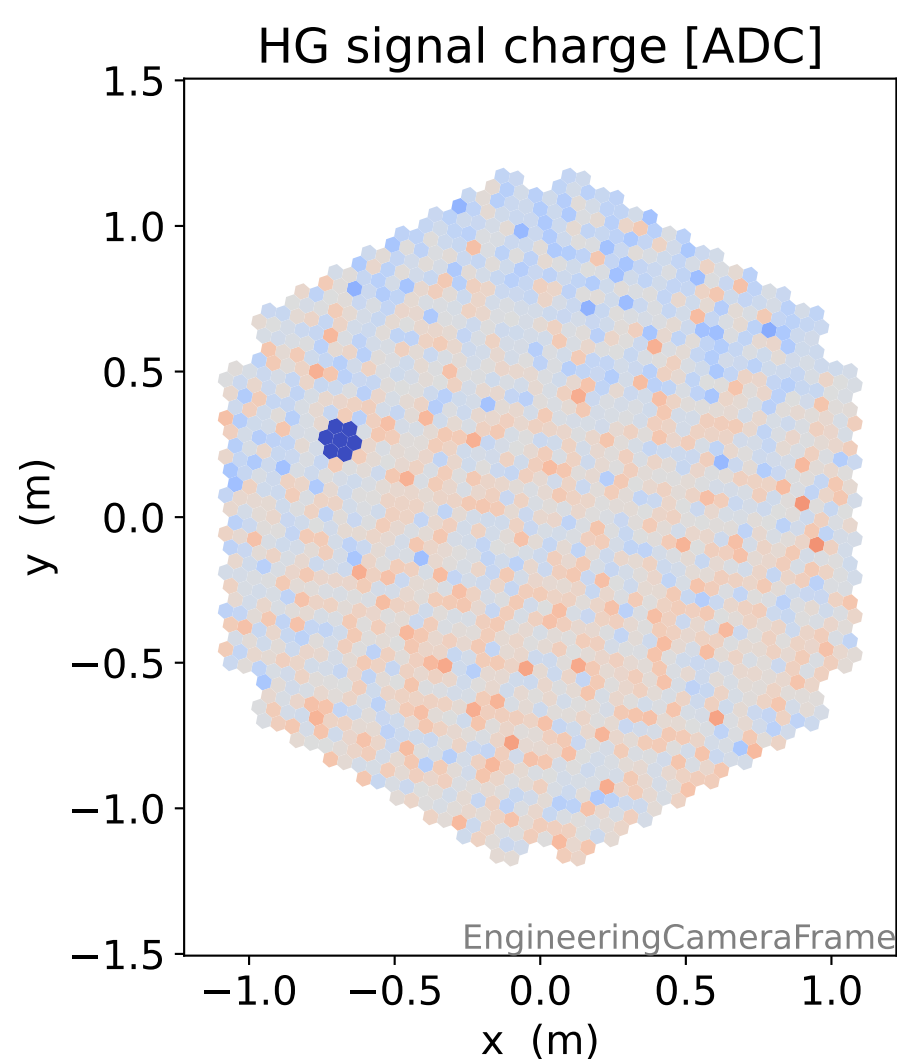

Run 8179

Run 8179

Run 8179 channel: HG

FF sample of 10000 events

pedestal sample of 10000 events

Run 8179 channel: LG

FF sample of 10000 events

pedestal sample of 10000 events