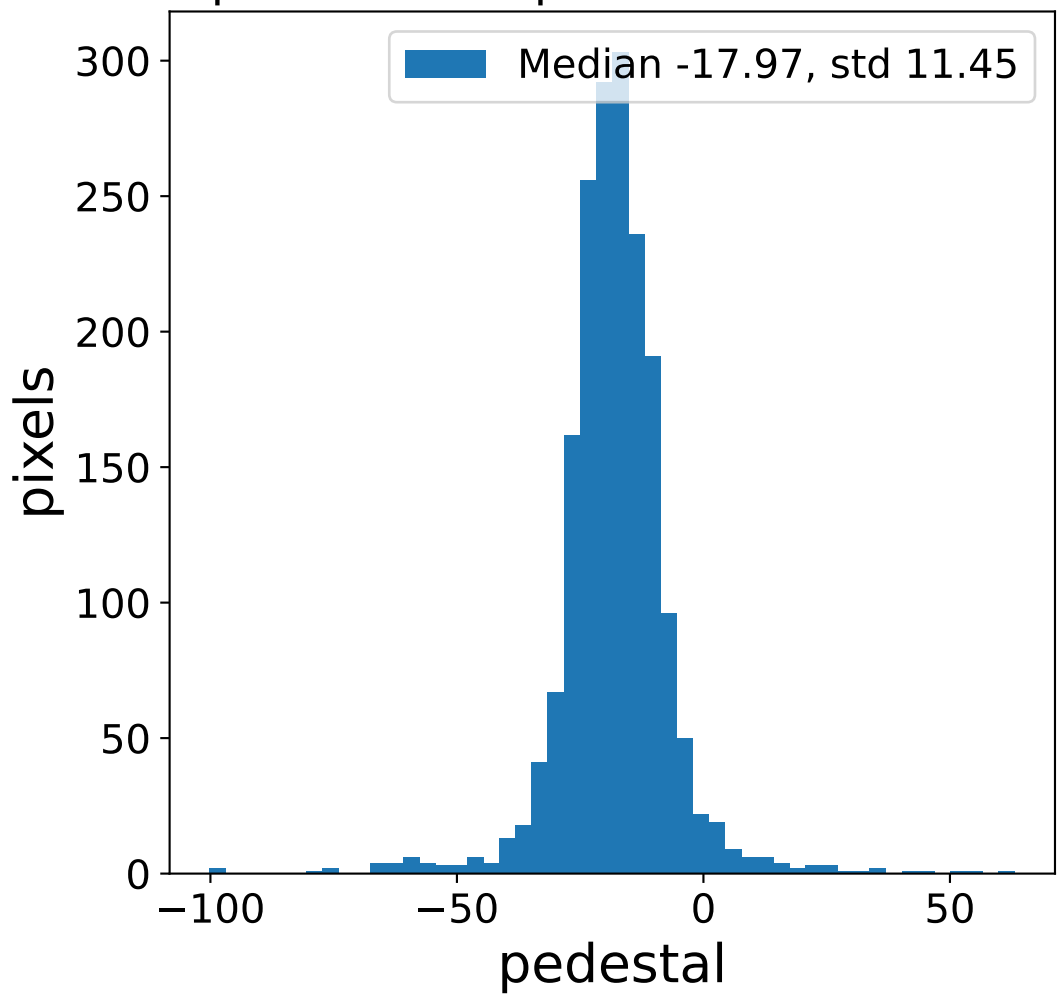

Run 8179

Run 8179

Run 8179 channel: HG

FF sample of 10000 events

pedestal sample of 10000 events

Run 8179 channel: LG

FF sample of 10000 events

pedestal sample of 10000 events