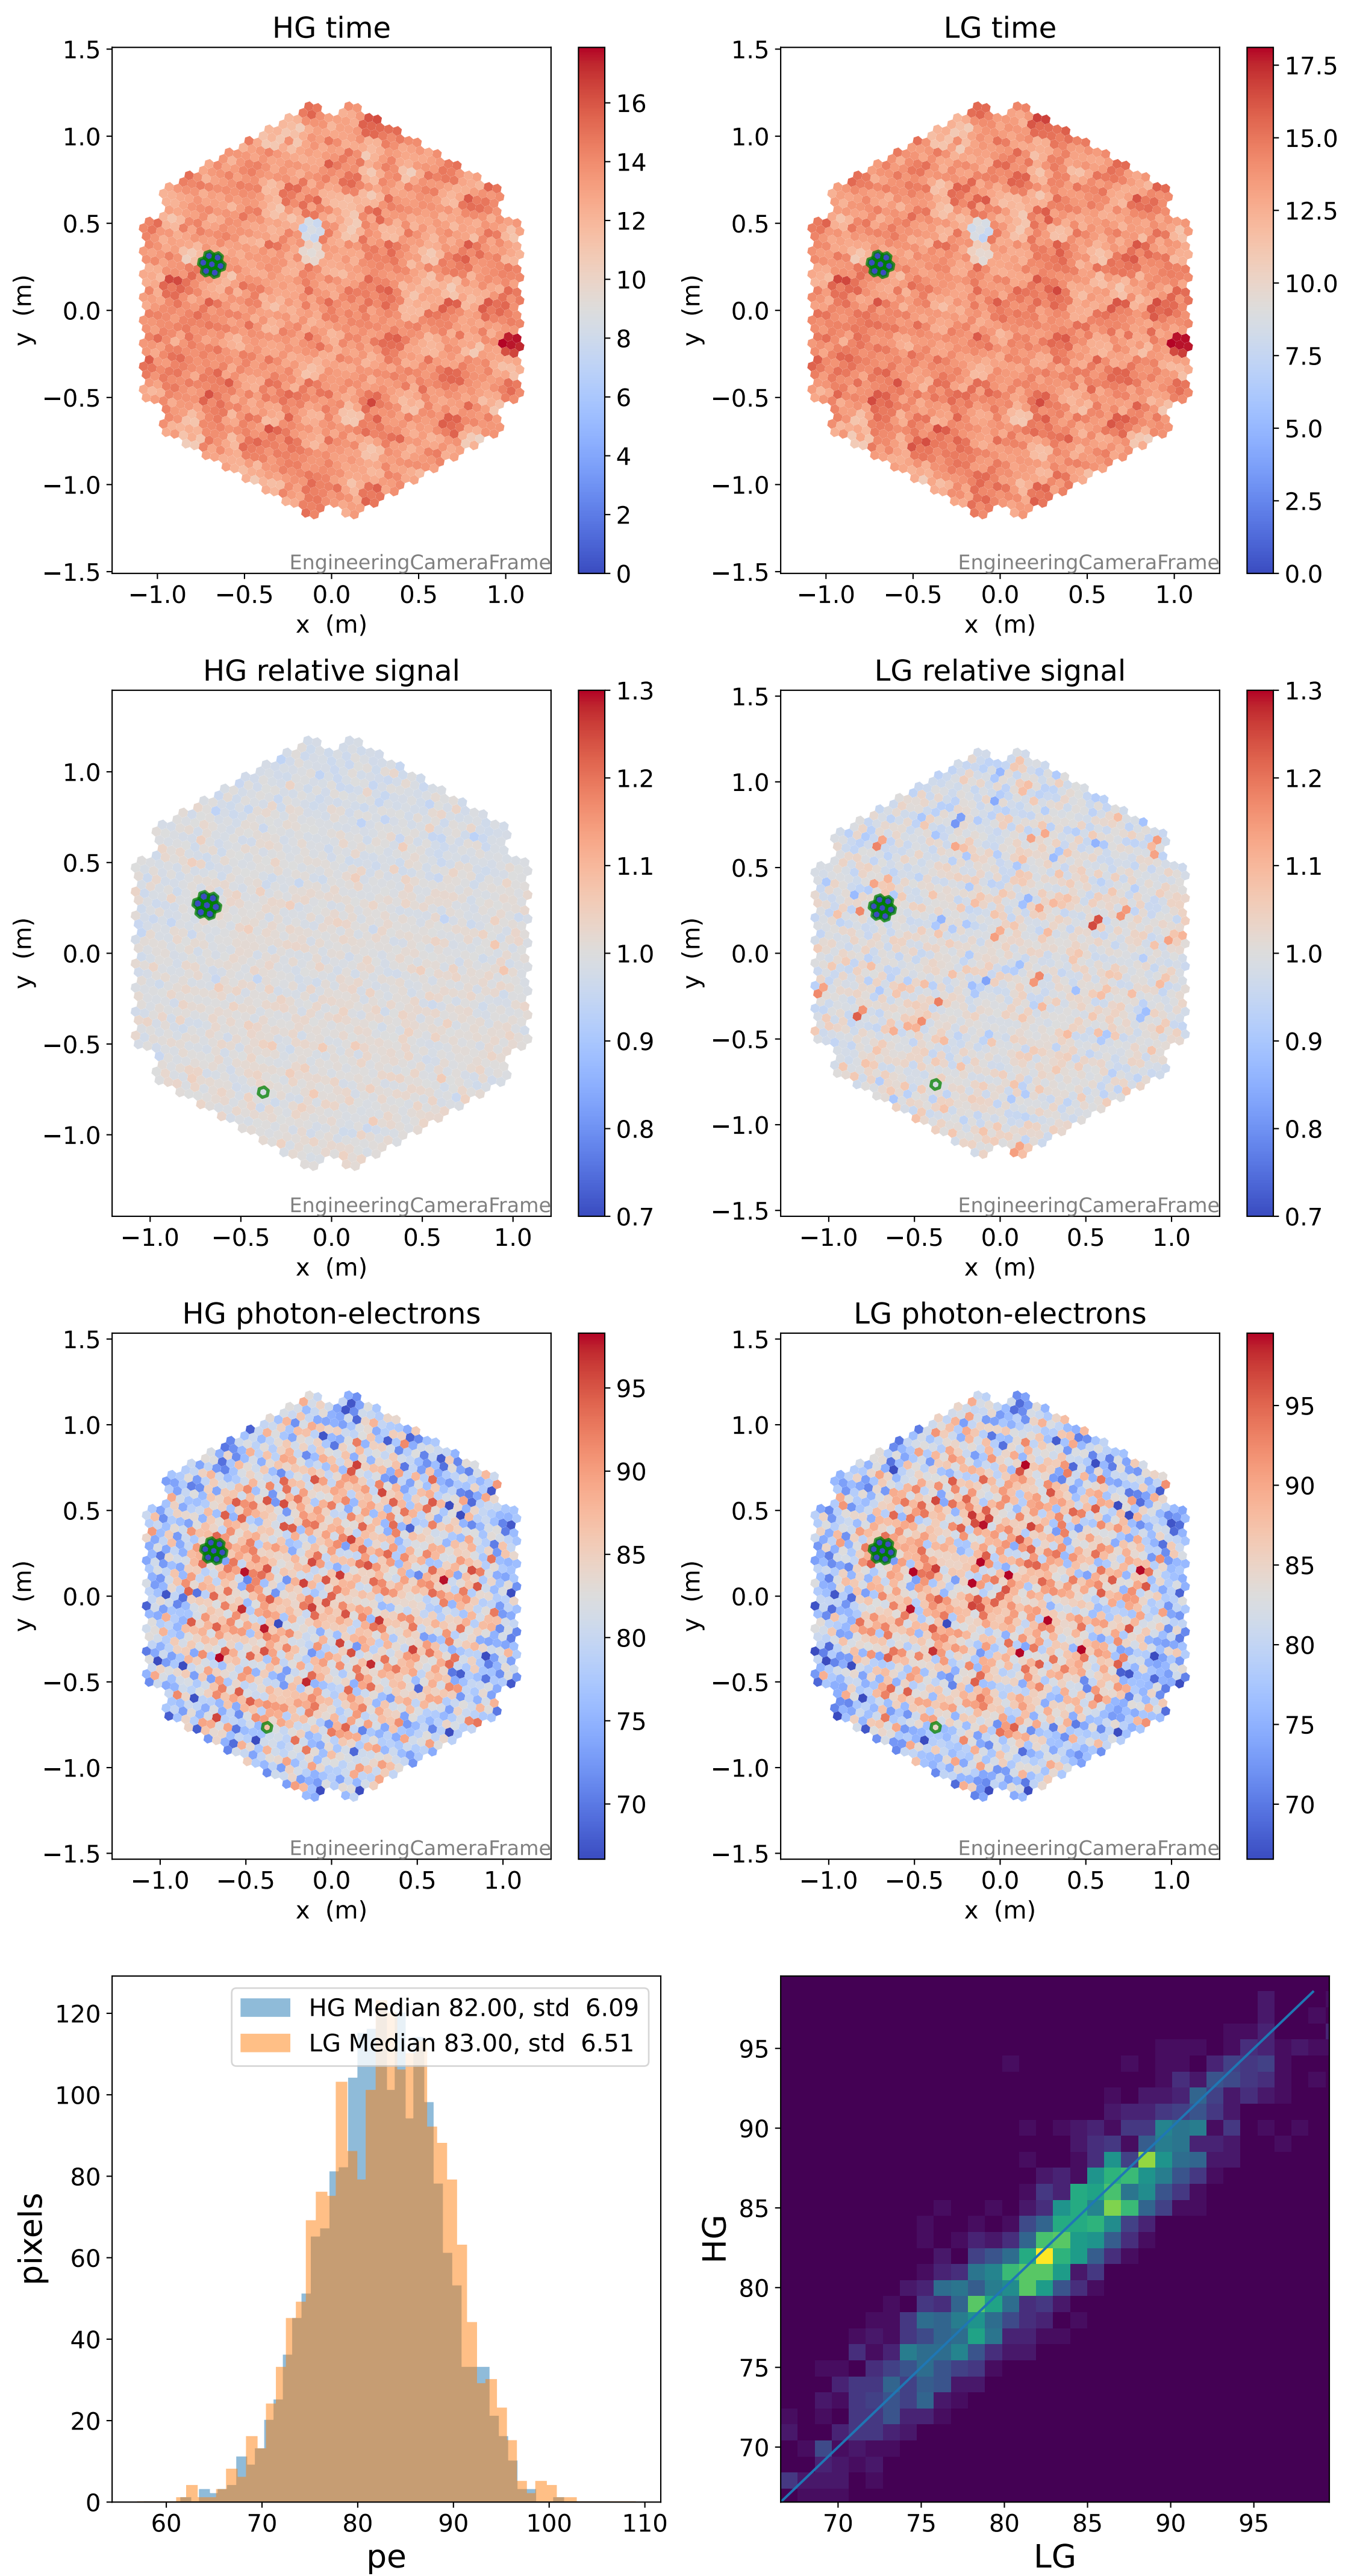

Run 8179

Run 8179

Run 8179 channel: HG

FF sample of 10000 events

pedestal sample of 10000 events

Run 8179 channel: LG

FF sample of 10000 events

pedestal sample of 10000 events