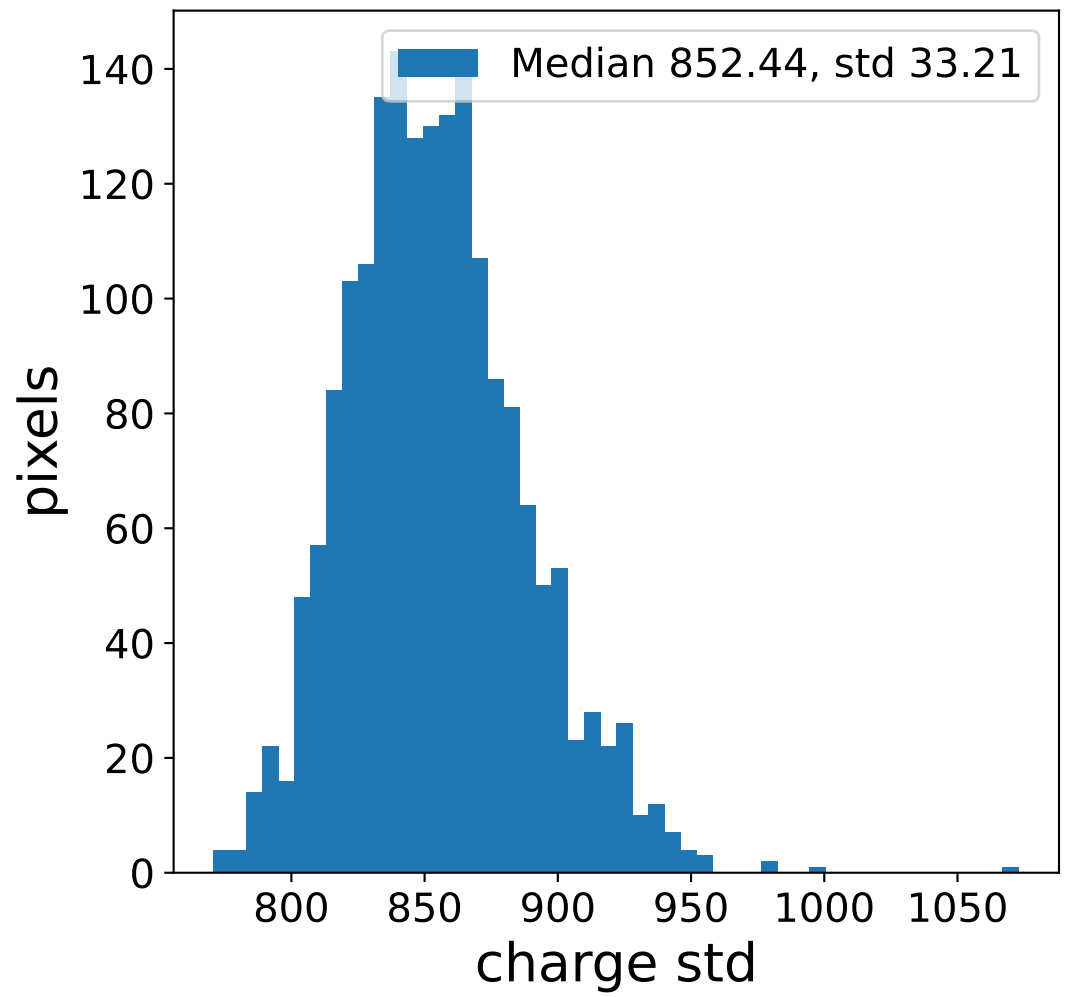

Run 8179

Run 8179

Run 8179 channel: HG

FF sample of 10000 events

pedestal sample of 10000 events

Run 8179 channel: LG

FF sample of 10000 events

pedestal sample of 10000 events