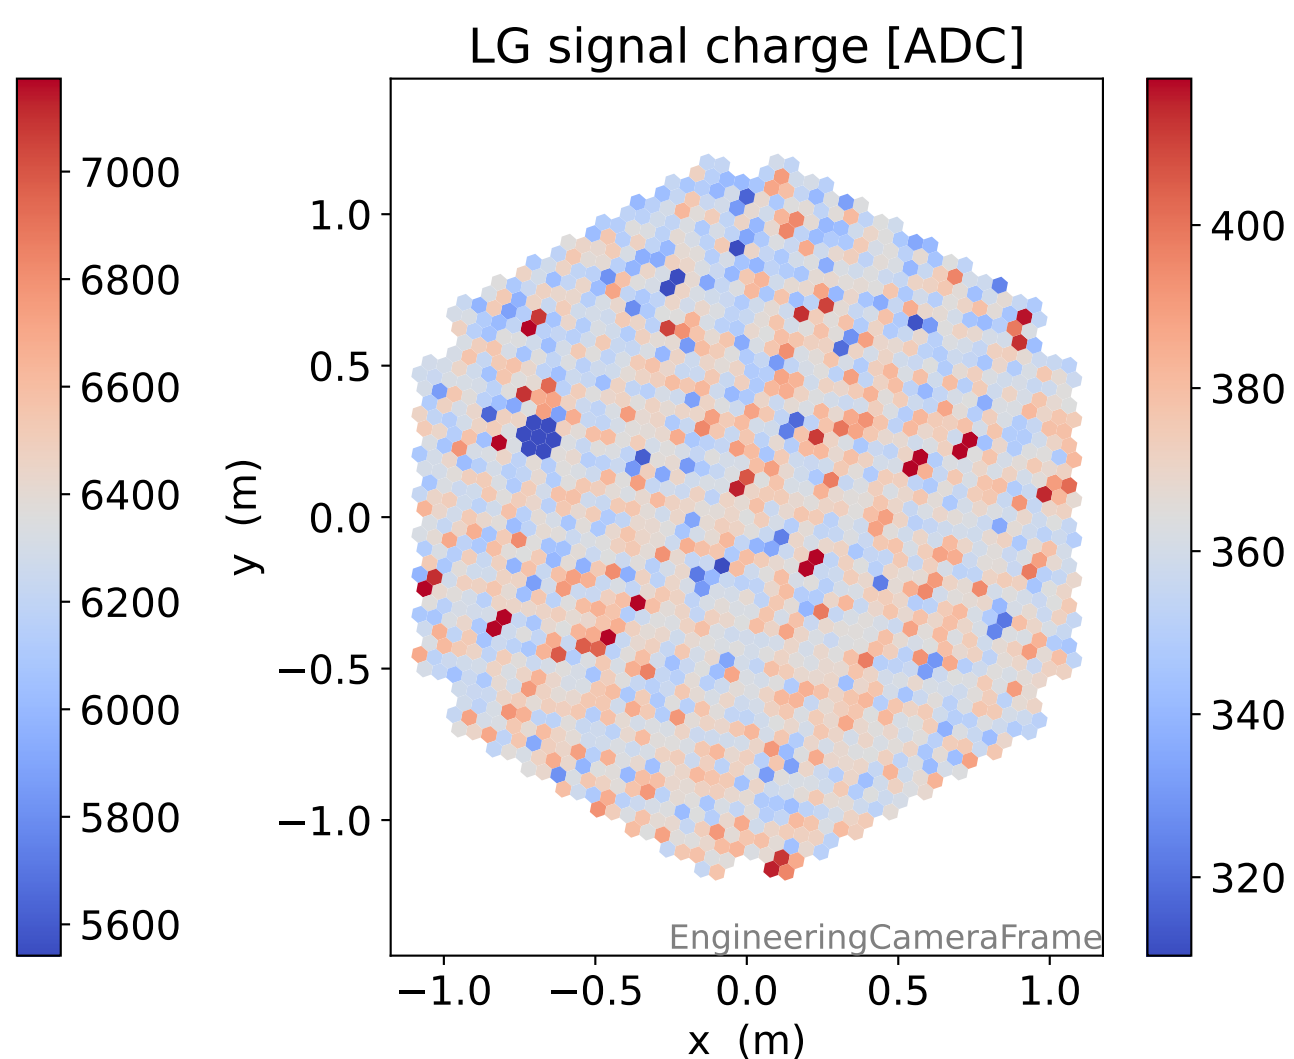

Run 8179

Run 8179

Run 8179 channel: HG

FF sample of 10000 events

pedestal sample of 10000 events

Run 8179 channel: LG

FF sample of 10000 events

pedestal sample of 10000 events