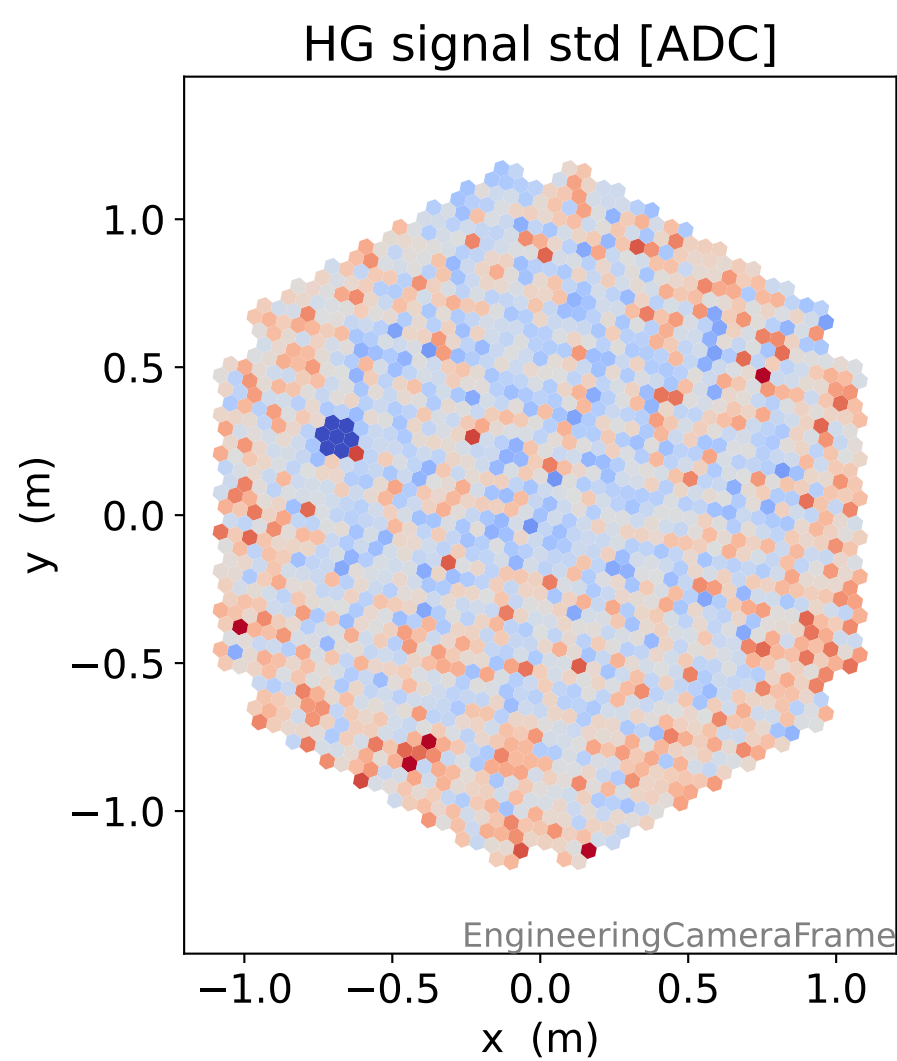

Run 8179

Run 8179

Run 8179 channel: HG

FF sample of 10000 events

pedestal sample of 10000 events

Run 8179 channel: LG

FF sample of 10000 events

pedestal sample of 10000 events