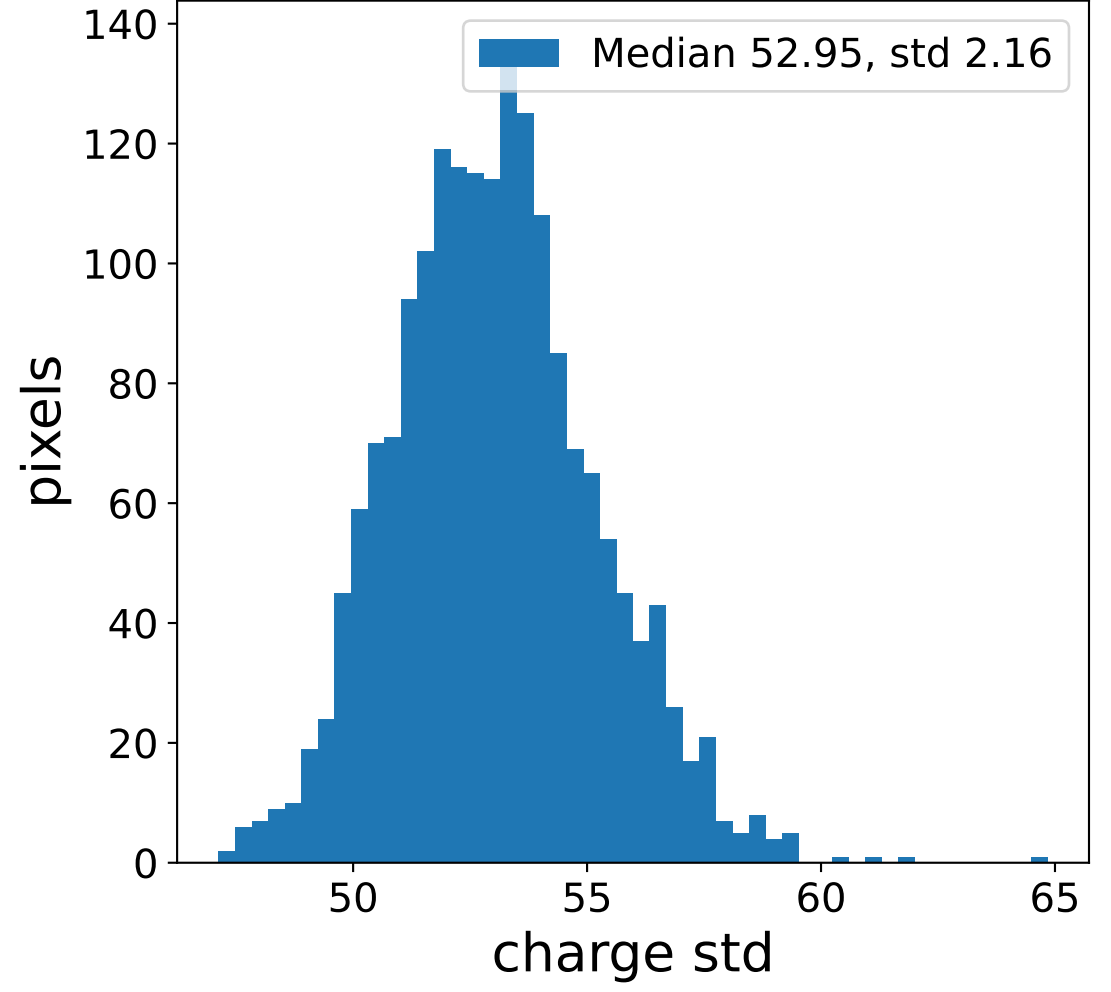

Run 8179

Run 8179

Run 8179 channel: HG

FF sample of 10000 events

pedestal sample of 10000 events

Run 8179 channel: LG

FF sample of 10000 events

pedestal sample of 10000 events