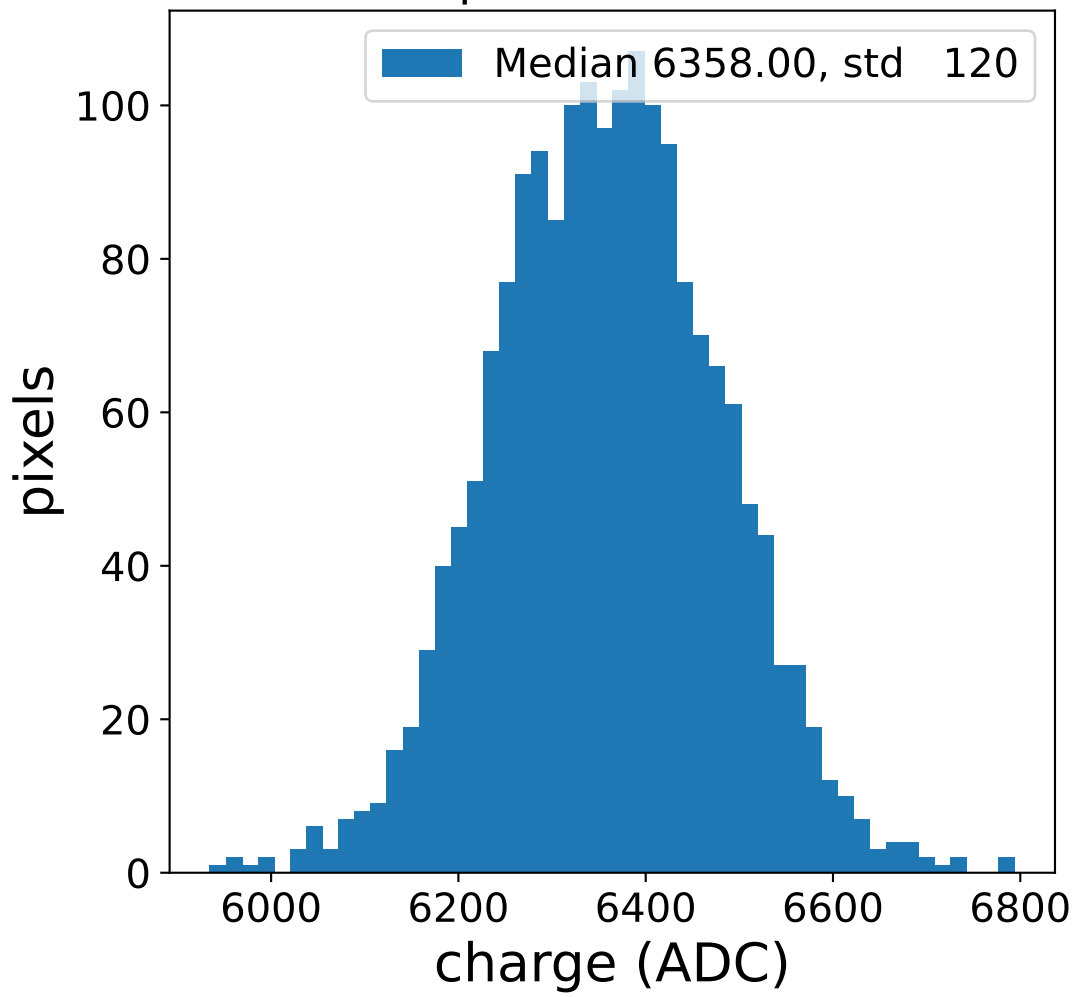

Run 8179

Run 8179

Run 8179 channel: HG

FF sample of 10000 events

pedestal sample of 10000 events

Run 8179 channel: LG

FF sample of 10000 events

pedestal sample of 10000 events