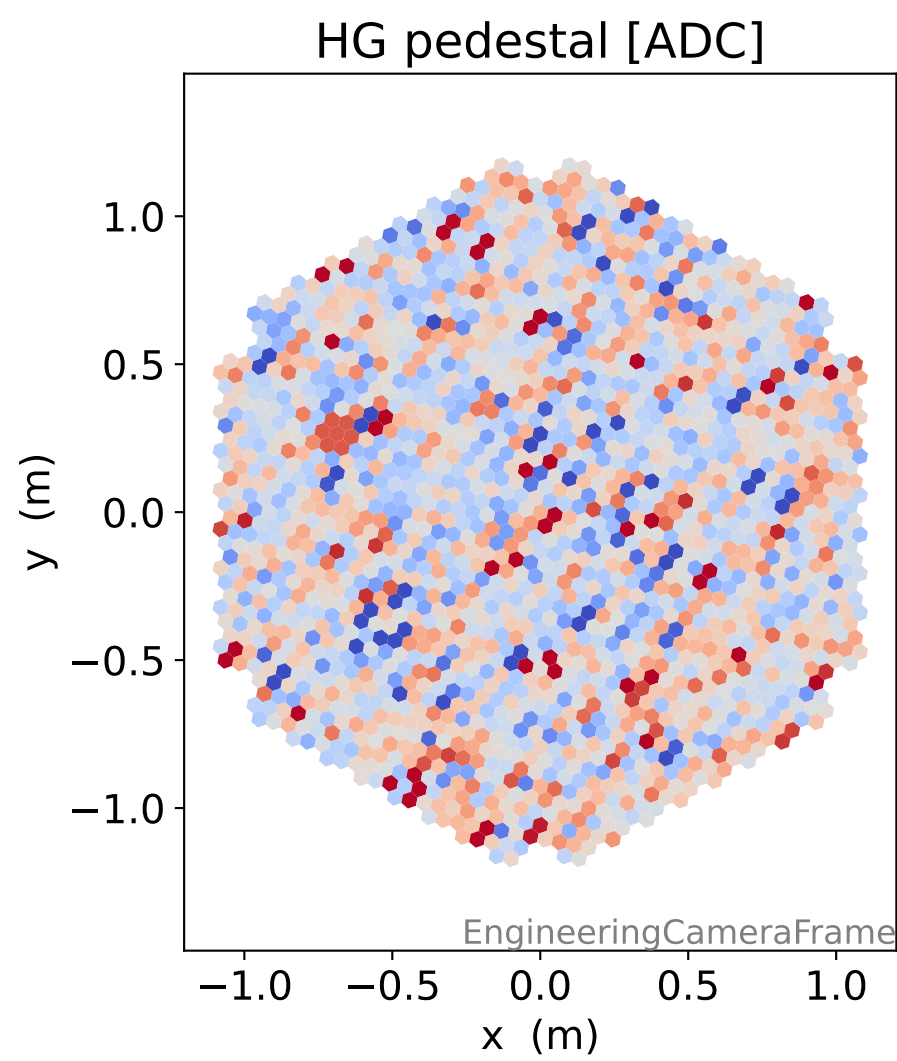

Run 8179

Run 8179

Run 8179 channel: HG

FF sample of 10000 events

pedestal sample of 10000 events

Run 8179 channel: LG

FF sample of 10000 events

pedestal sample of 10000 events