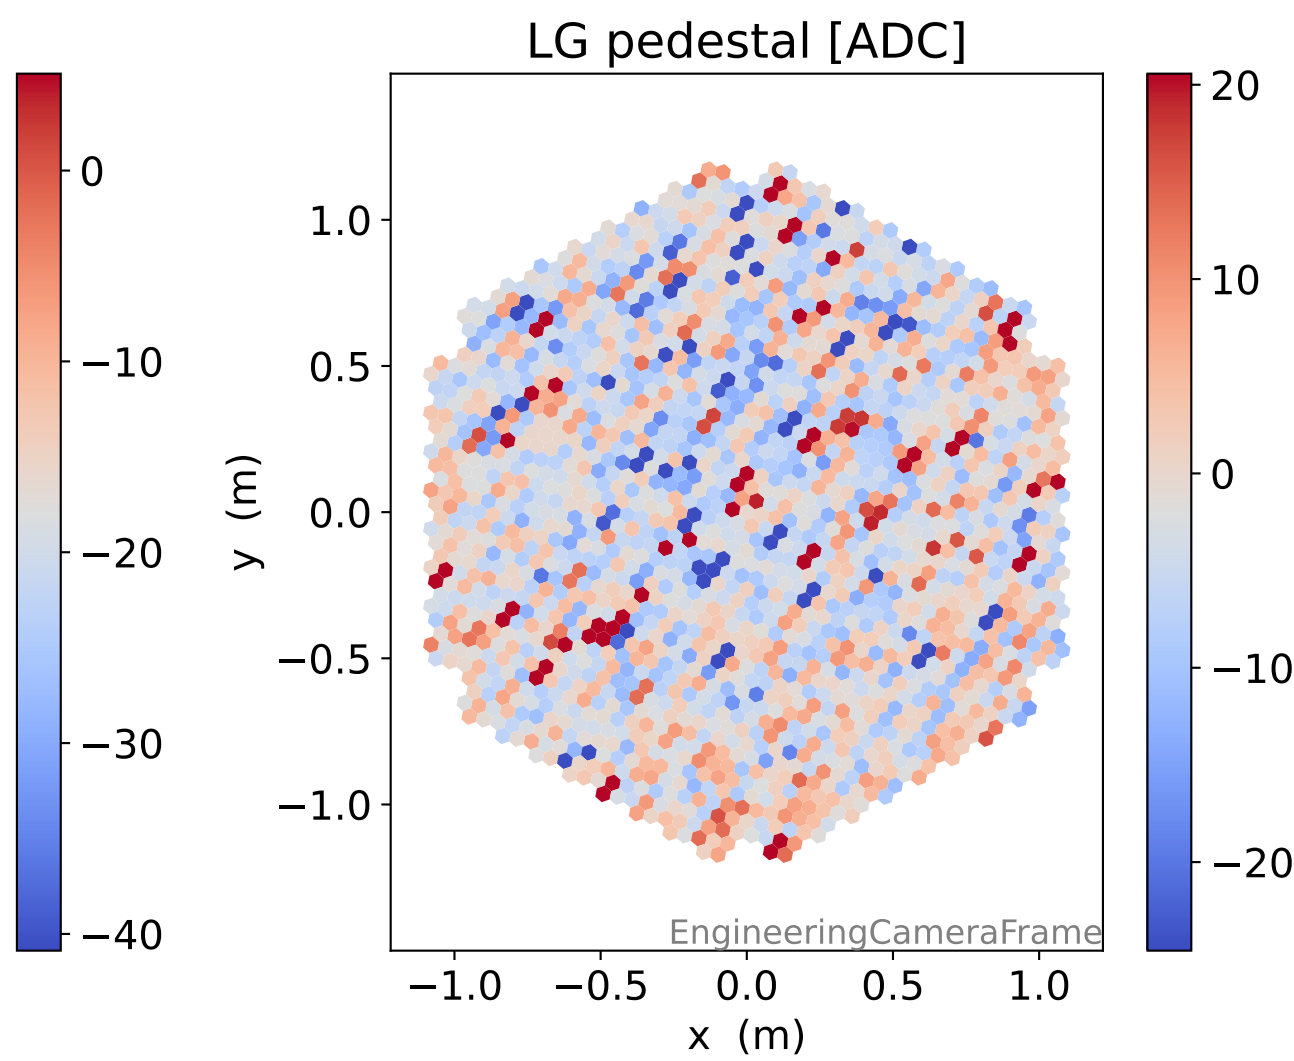

Run 8179

Run 8179

Run 8179 channel: HG

FF sample of 10000 events

pedestal sample of 10000 events

Run 8179 channel: LG

FF sample of 10000 events

pedestal sample of 10000 events