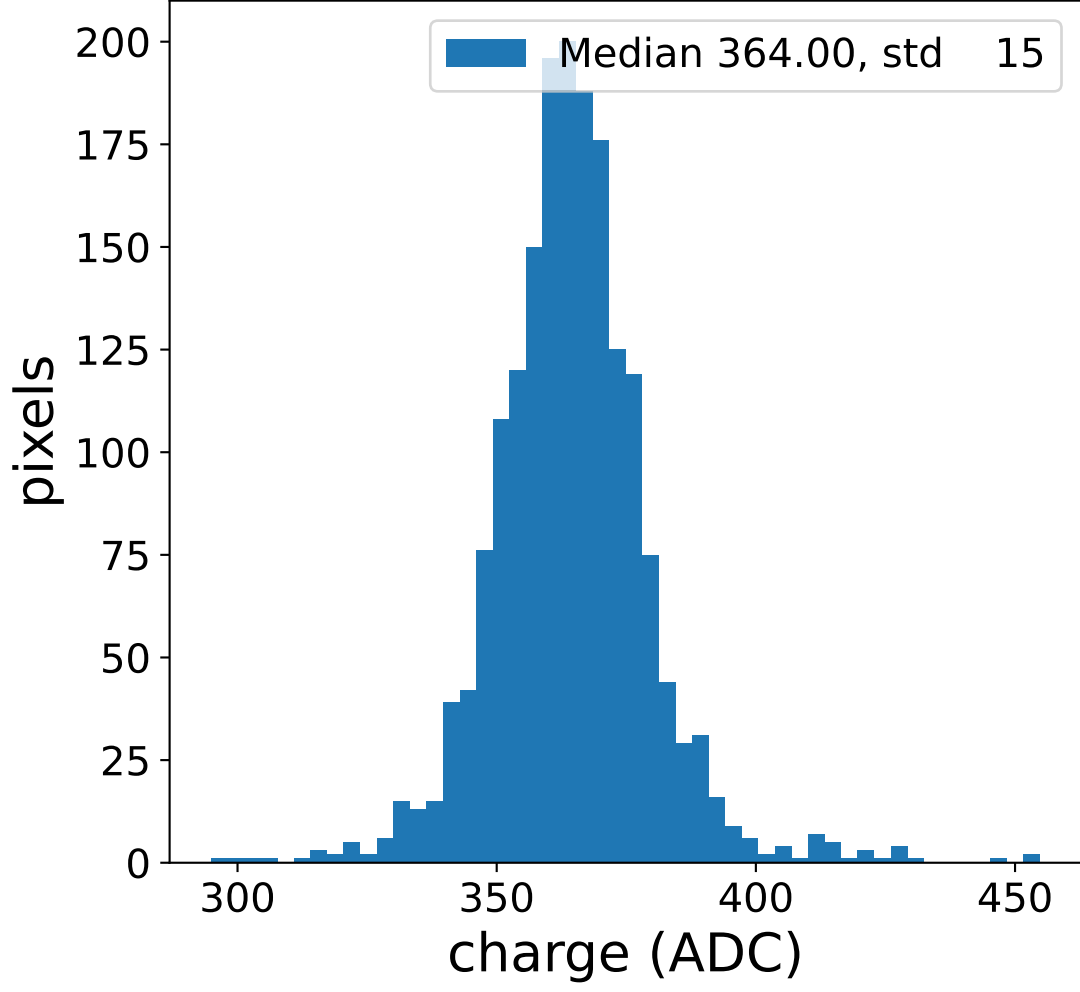

Run 8179

Run 8179

Run 8179 channel: HG

FF sample of 10000 events

pedestal sample of 10000 events

Run 8179 channel: LG

FF sample of 10000 events

pedestal sample of 10000 events