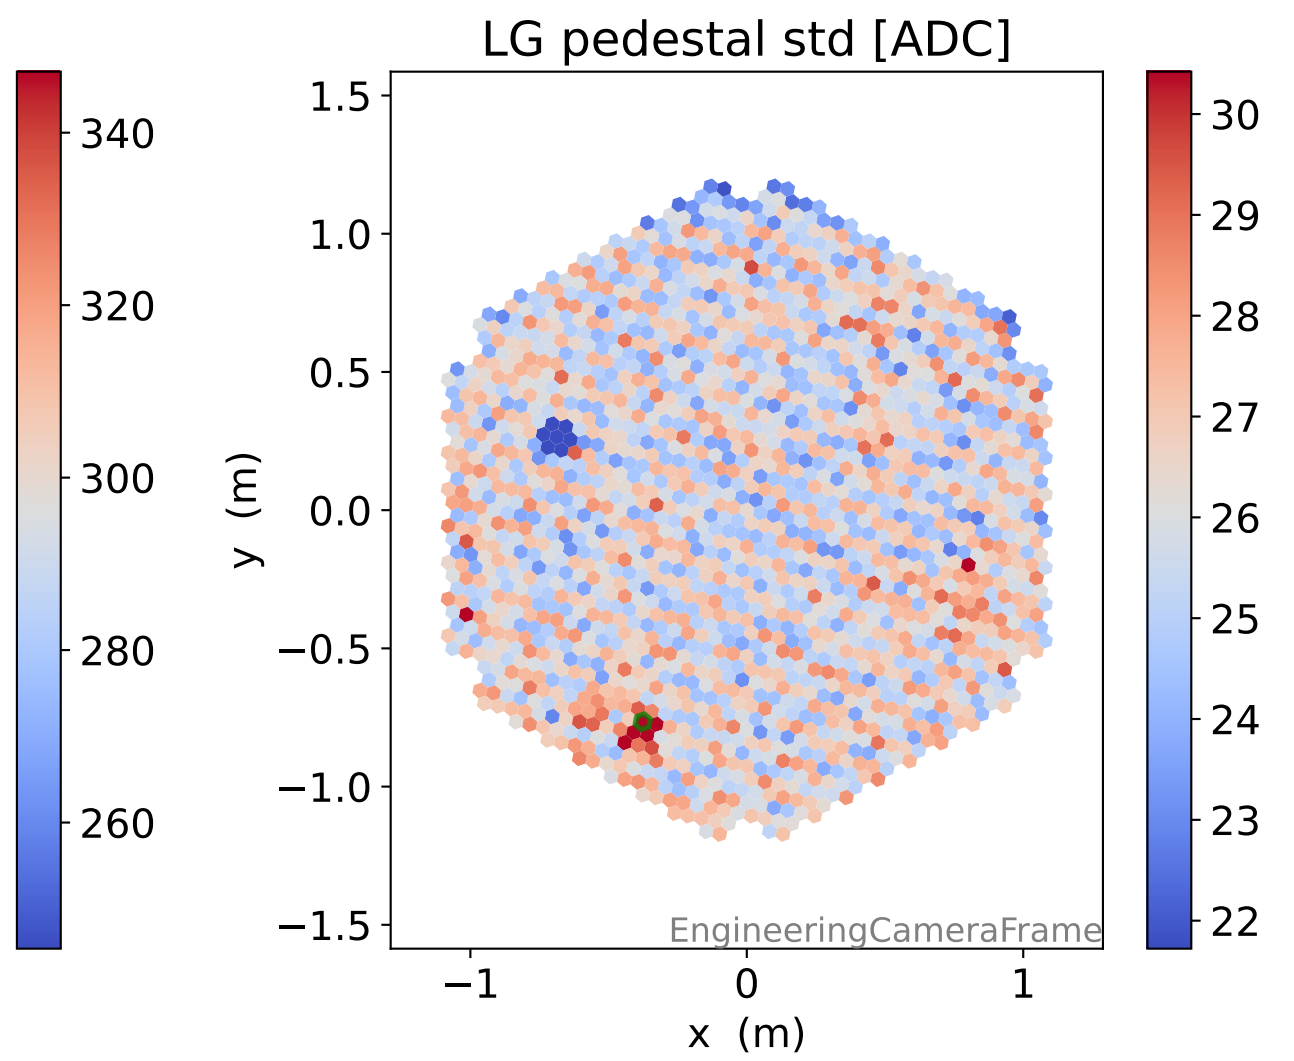

Run 8179

Run 8179

Run 8179 channel: HG

FF sample of 10000 events

pedestal sample of 10000 events

Run 8179 channel: LG

FF sample of 10000 events

pedestal sample of 10000 events