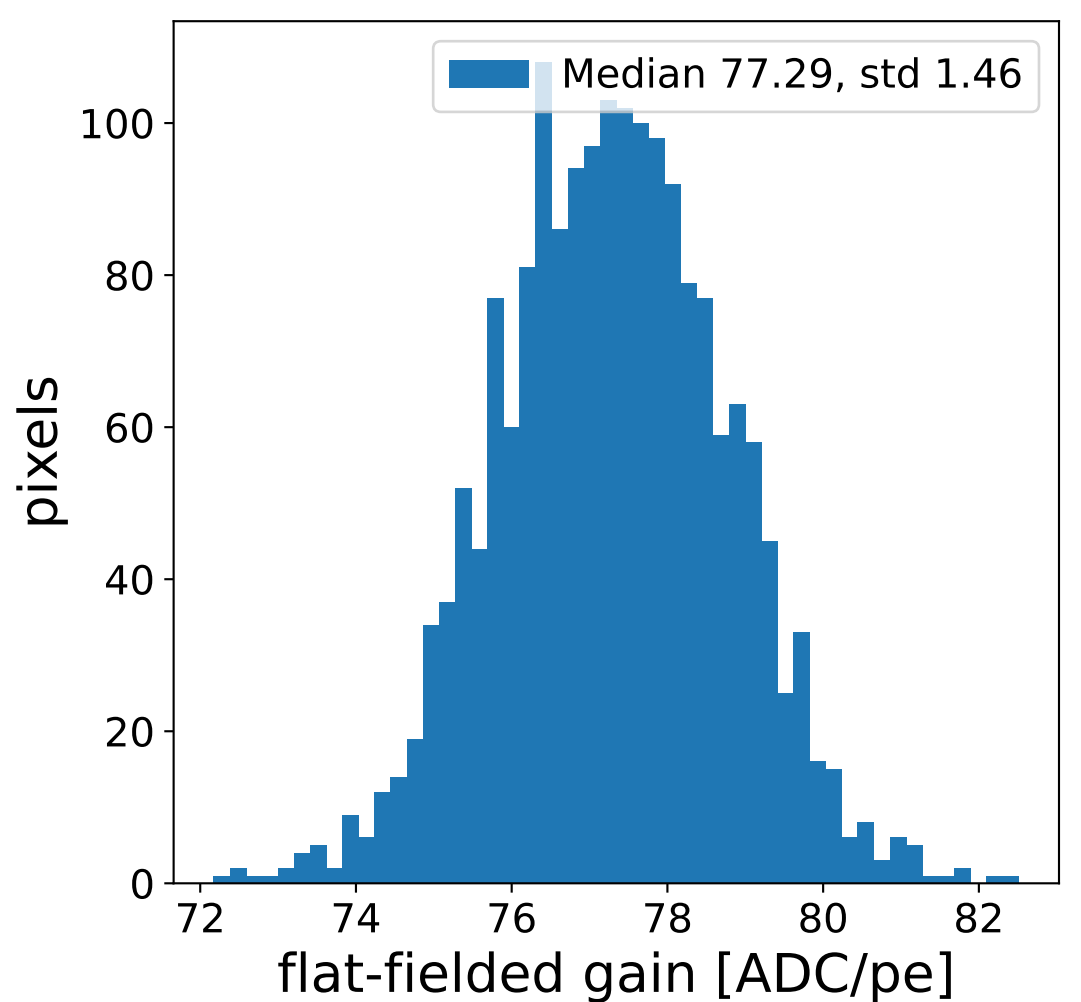

Run 8179

Run 8179

Run 8179 channel: HG

FF sample of 10000 events

pedestal sample of 10000 events

Run 8179 channel: LG

FF sample of 10000 events

pedestal sample of 10000 events