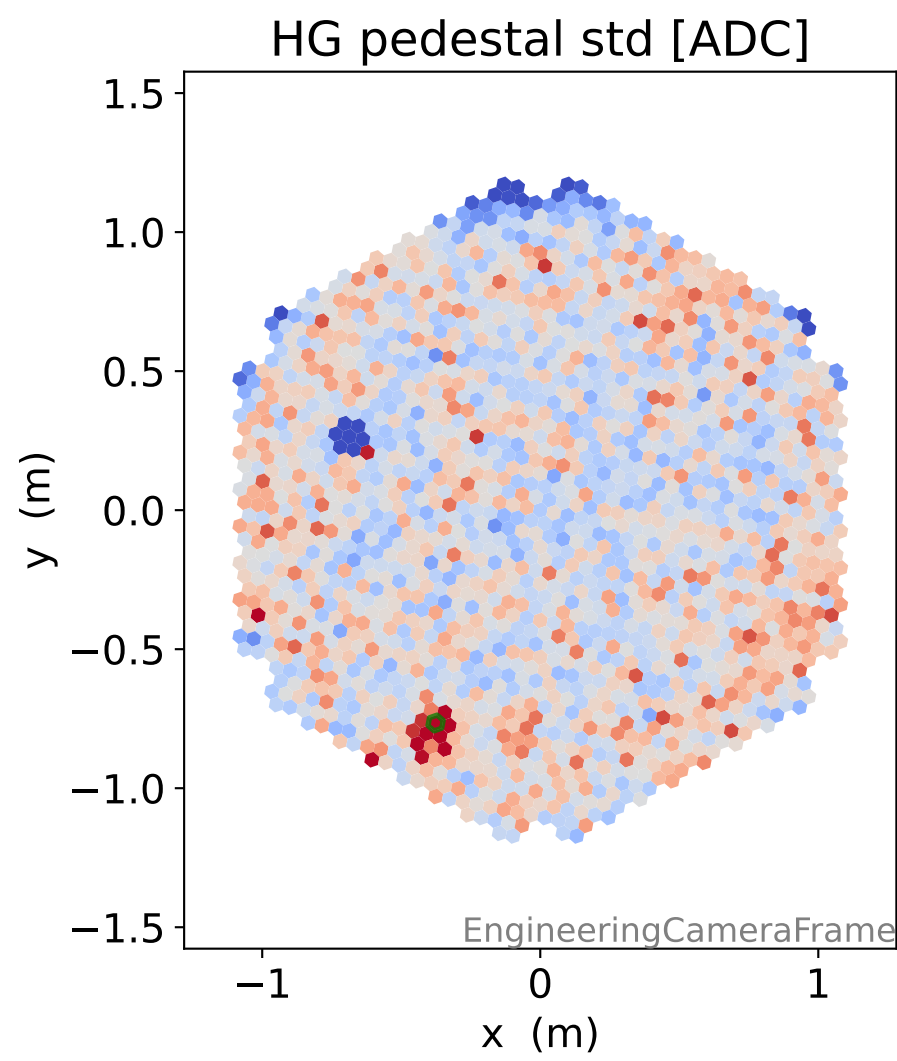

Run 8179

Run 8179

Run 8179 channel: HG

FF sample of 10000 events

pedestal sample of 10000 events

Run 8179 channel: LG

FF sample of 10000 events

pedestal sample of 10000 events