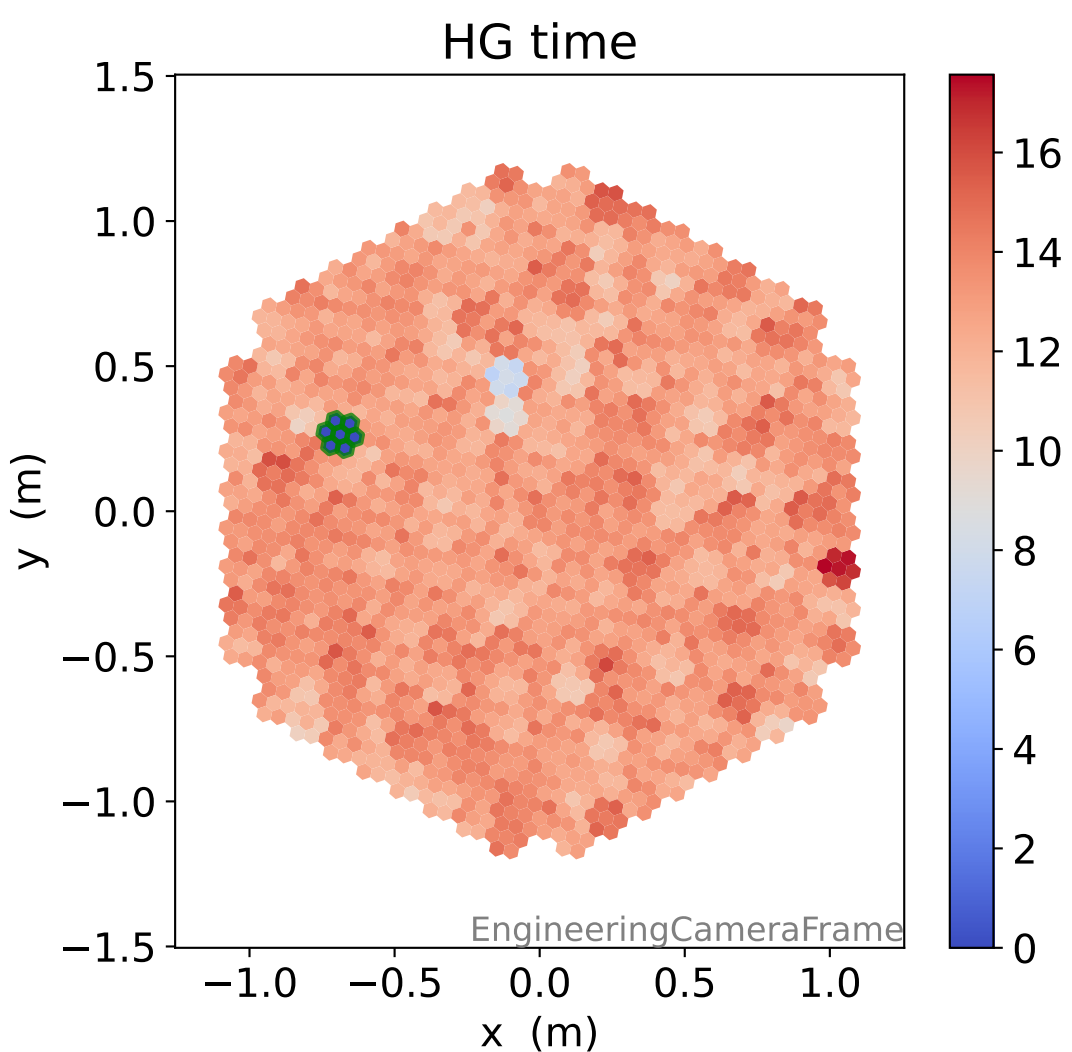

# Run 8190 channel: HG

FF sample of 10000 events

pedestal sample of 10000 events

# Run 8190 channel: LG

FF sample of 10000 events

pedestal sample of 10000 events