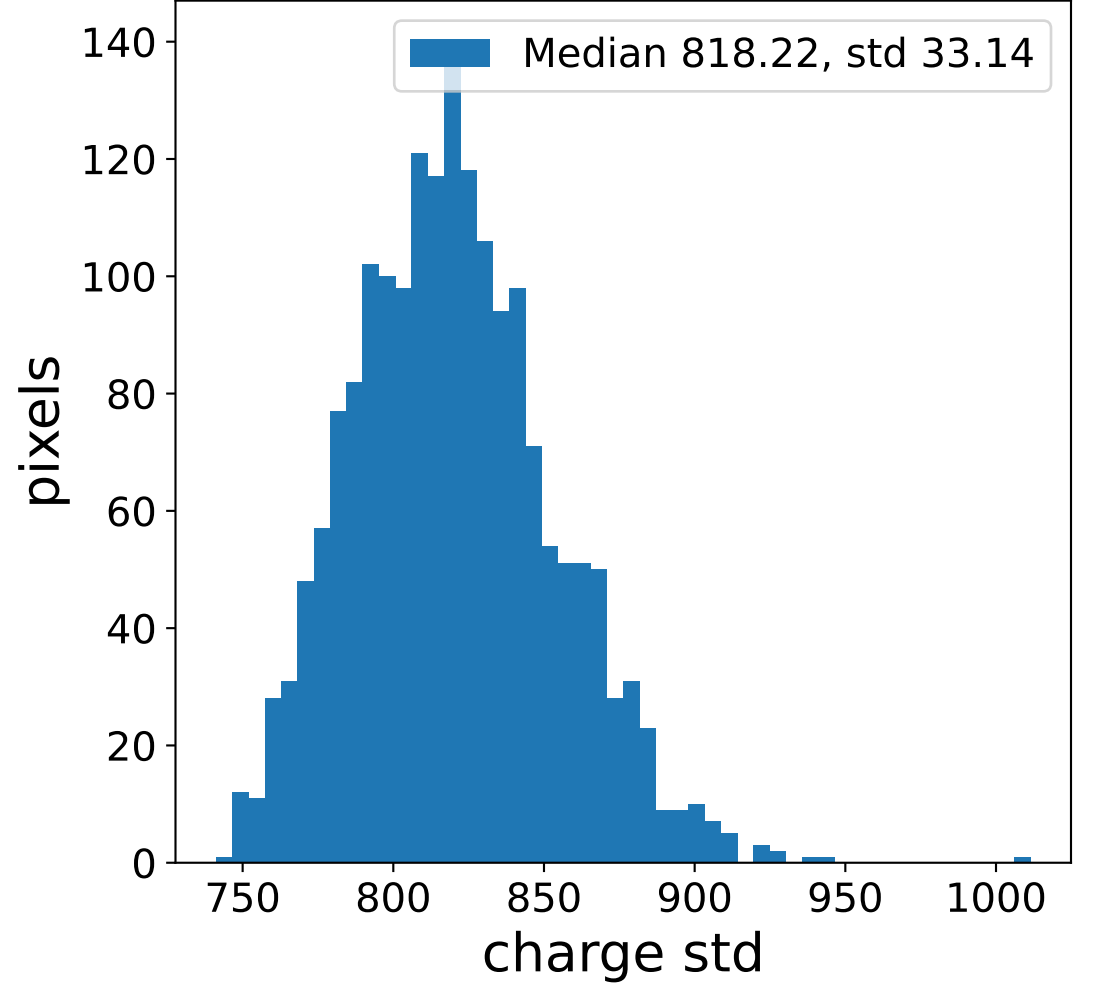

# Run 8190 channel: HG

FF sample of 10000 events

pedestal sample of 10000 events