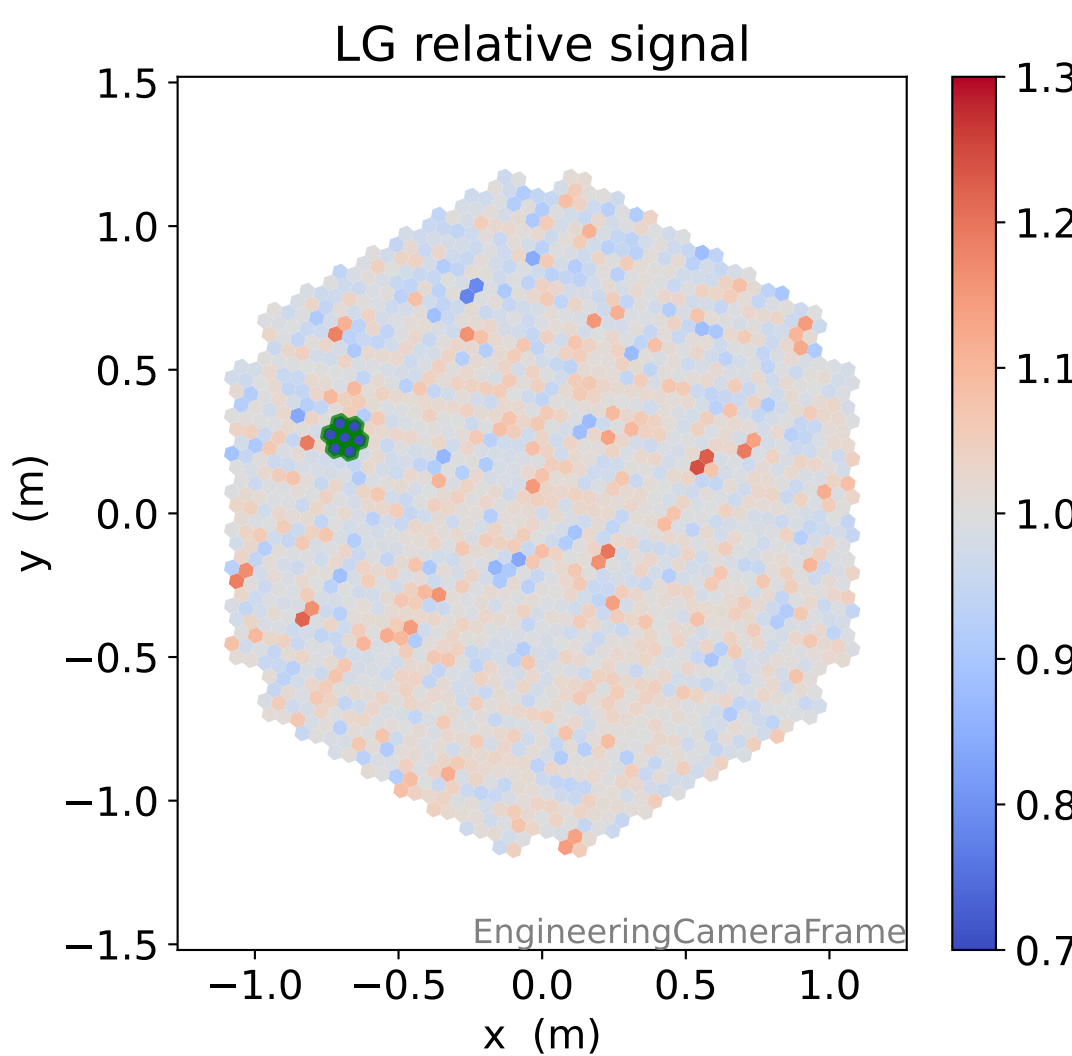

# Run 8190 channel: HG

FF sample of 10000 events

pedestal sample of 10000 events