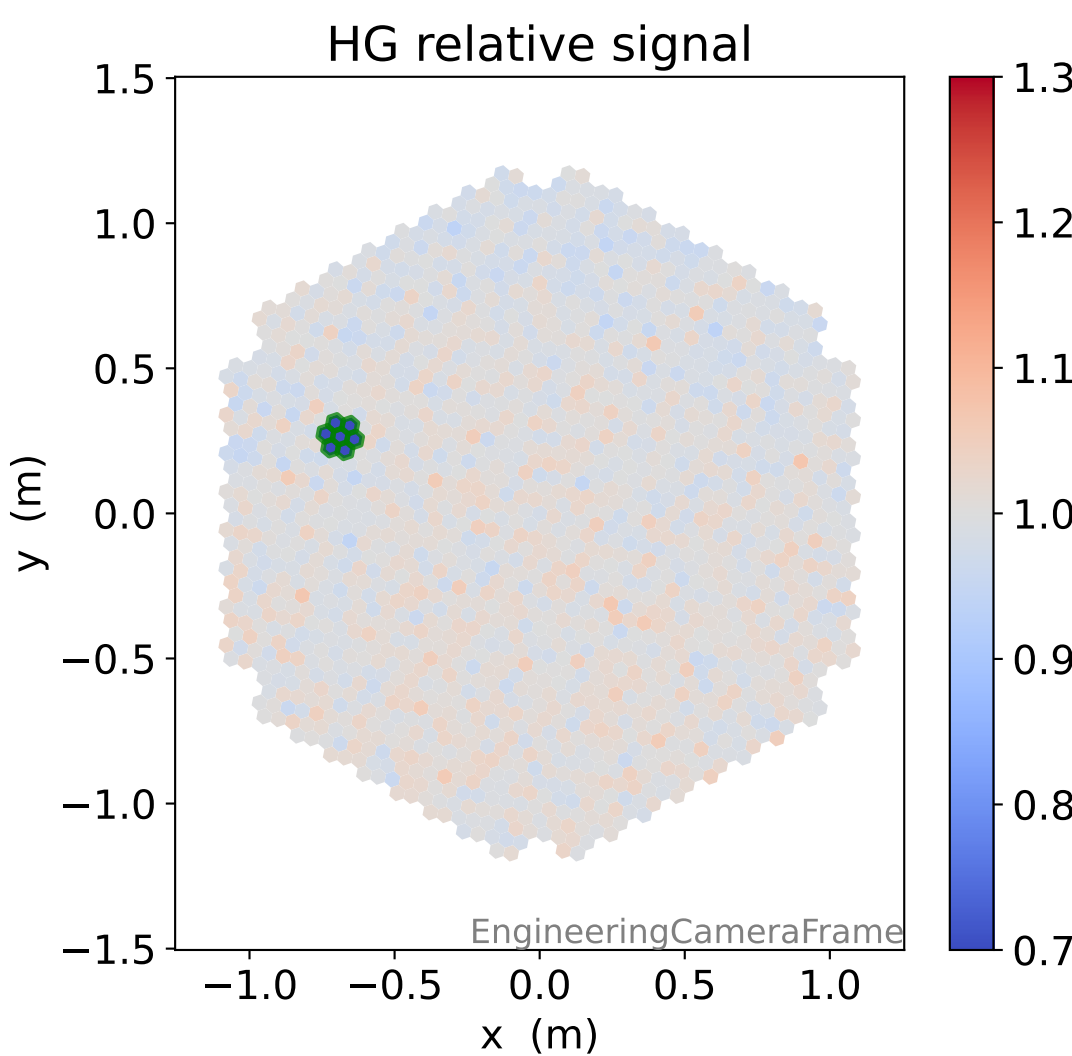

# Run 8190 channel: HG

FF sample of 10000 events

pedestal sample of 10000 events