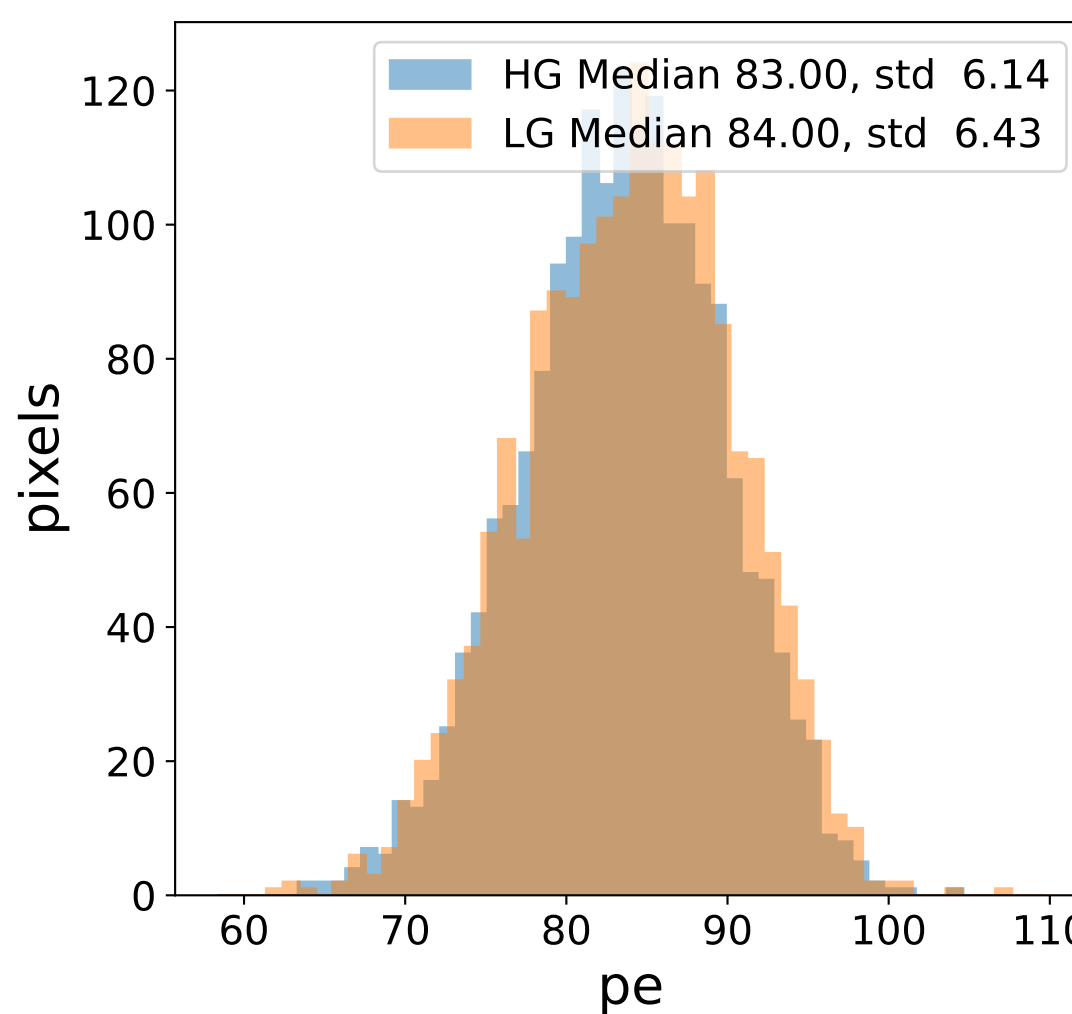

# Run 8190 channel: HG

FF sample of 10000 events

pedestal sample of 10000 events