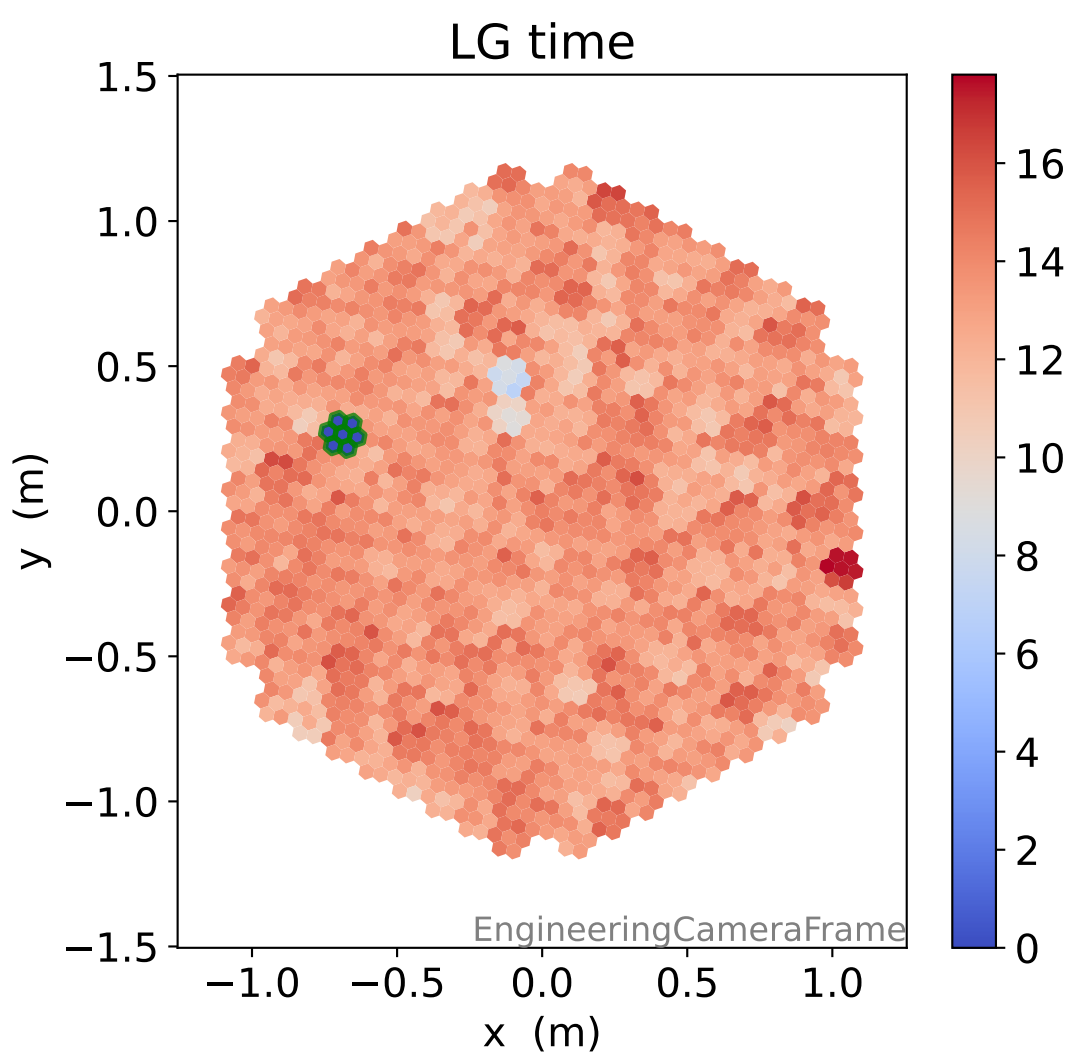

# Run 8190 channel: HG

FF sample of 10000 events

pedestal sample of 10000 events

# Run 8190 channel: LG

FF sample of 10000 events

pedestal sample of 10000 events