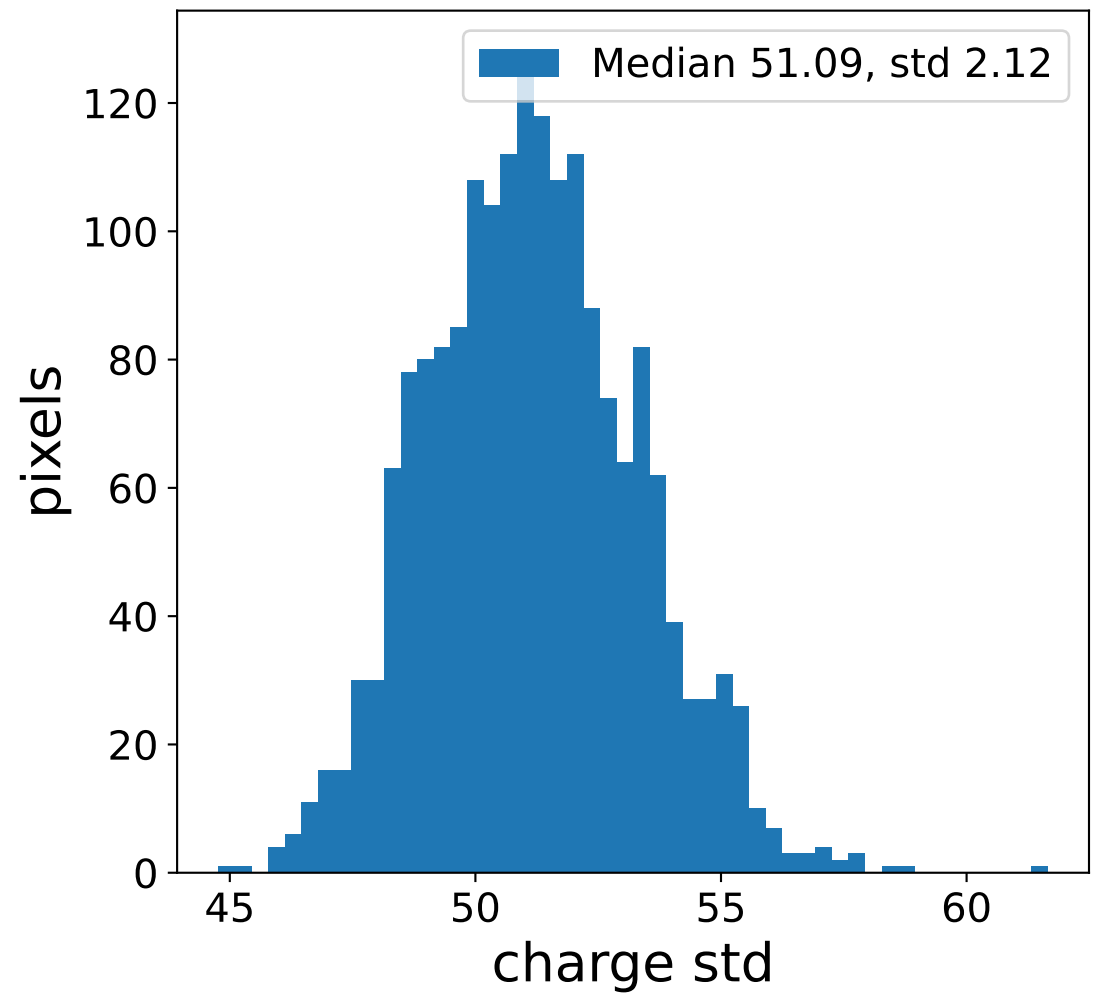

Run 8190 channel: LG

FF sample of 10000 events