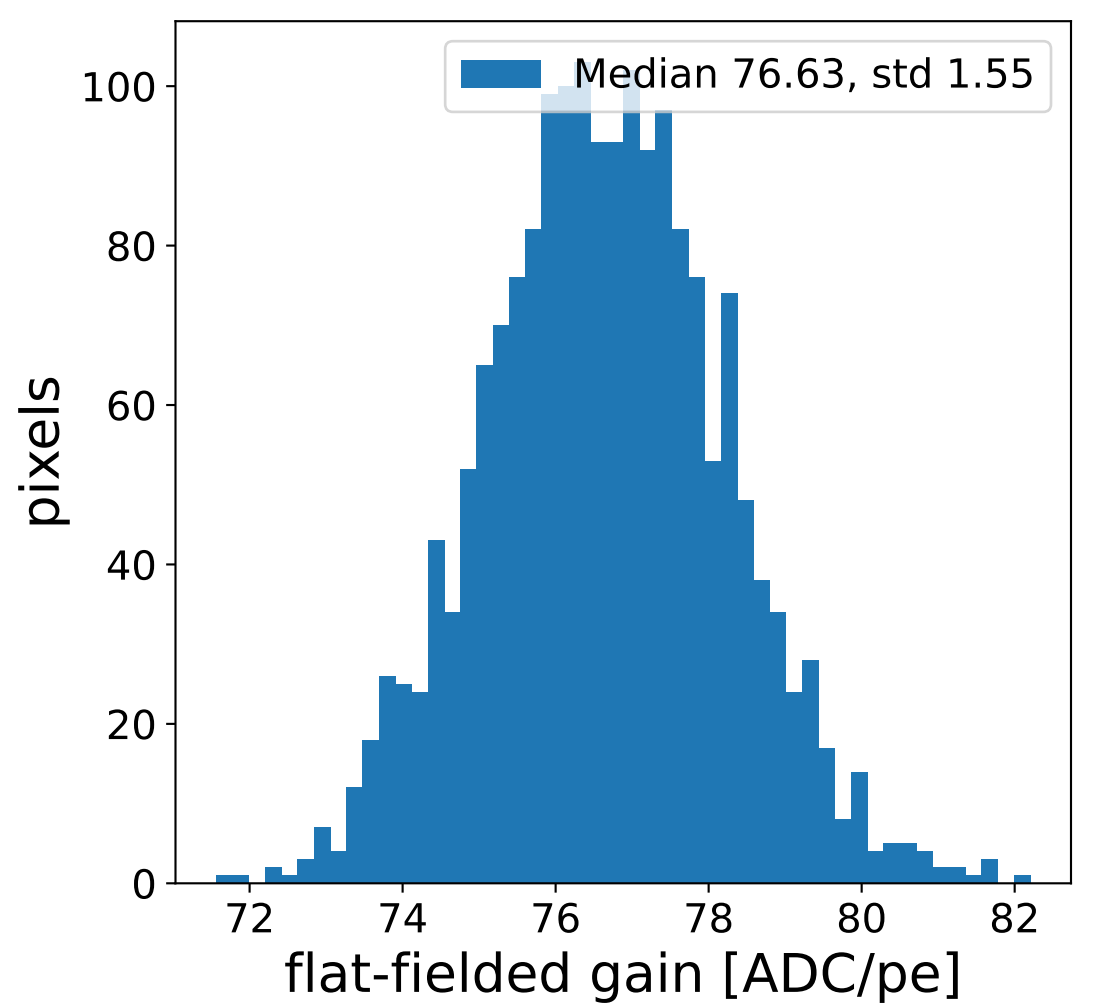

# Run 8190 channel: HG

FF sample of 10000 events

pedestal sample of 10000 events