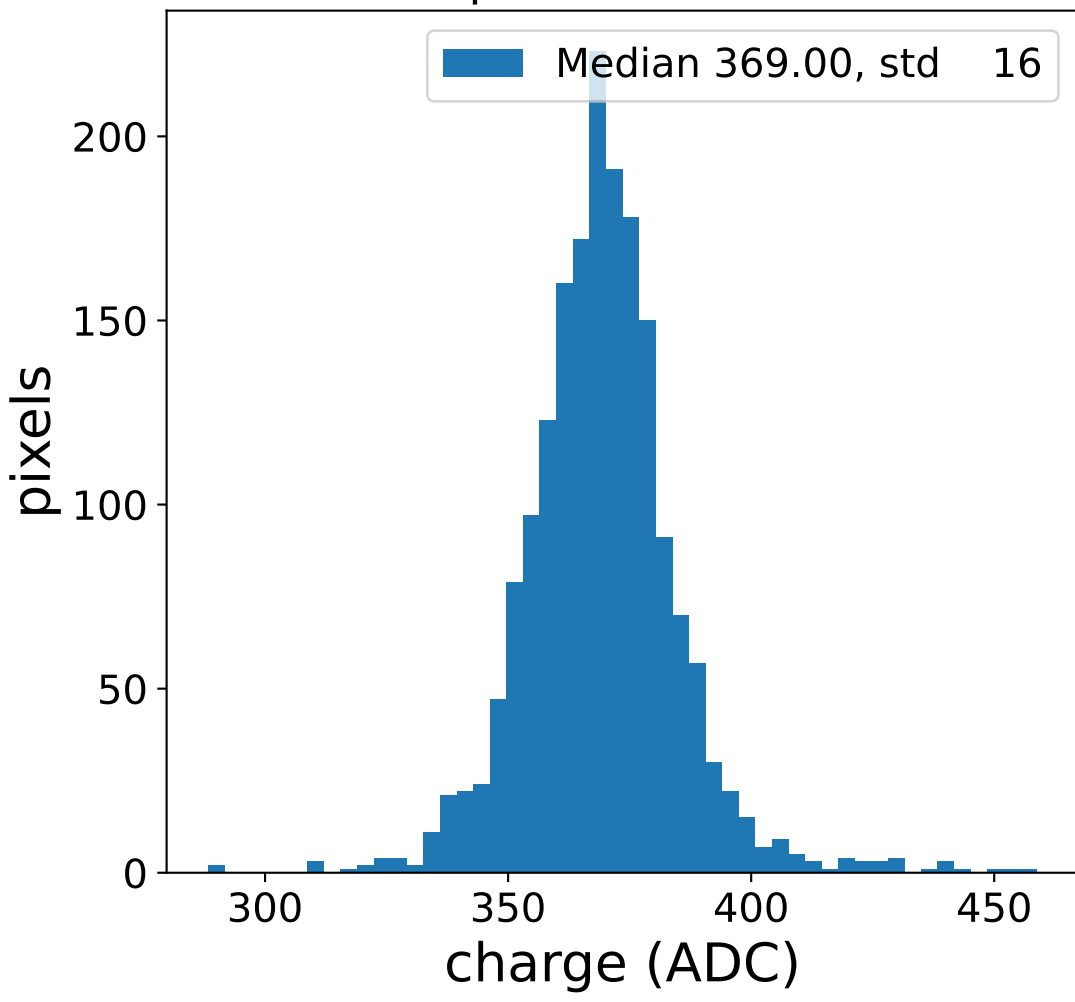

Run 8190 channel: LG

FF sample of 10000 events