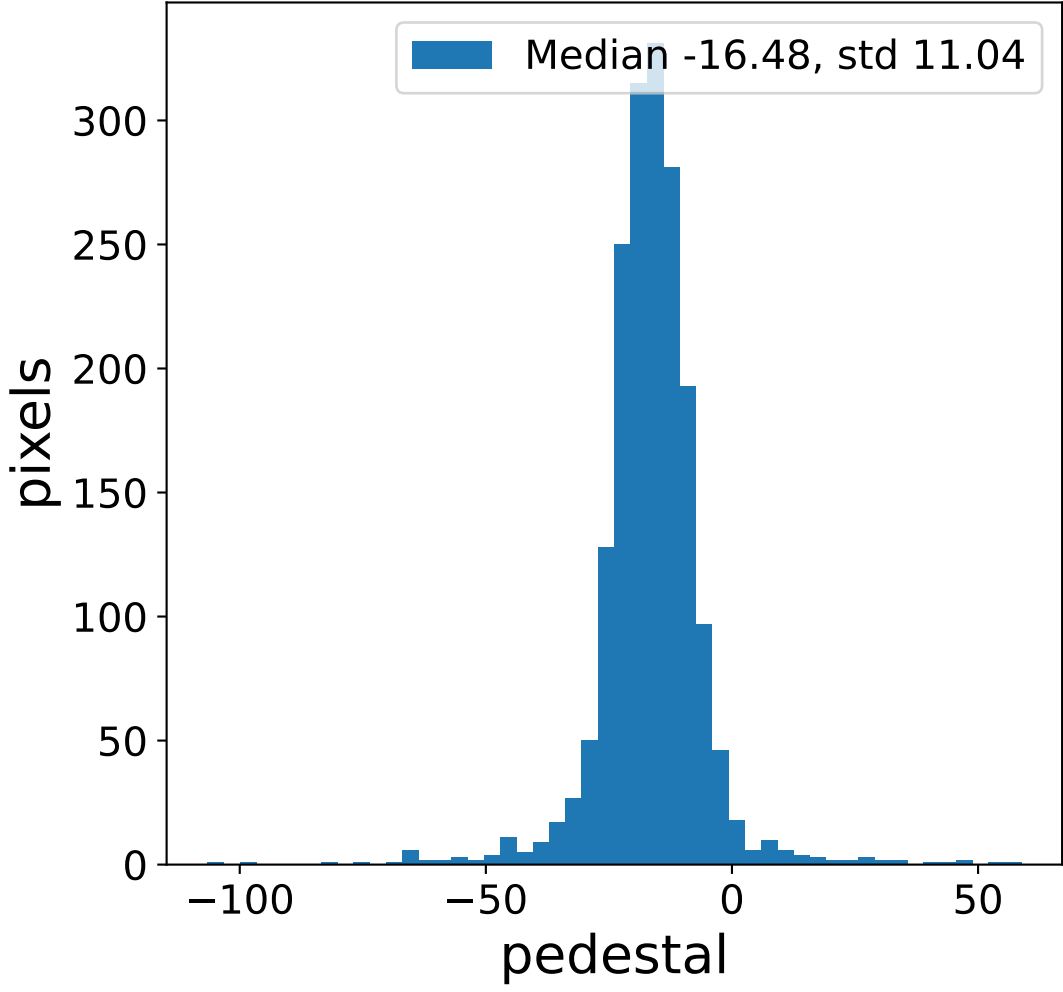

# Run 8190 channel: HG

FF sample of 10000 events

pedestal sample of 10000 events