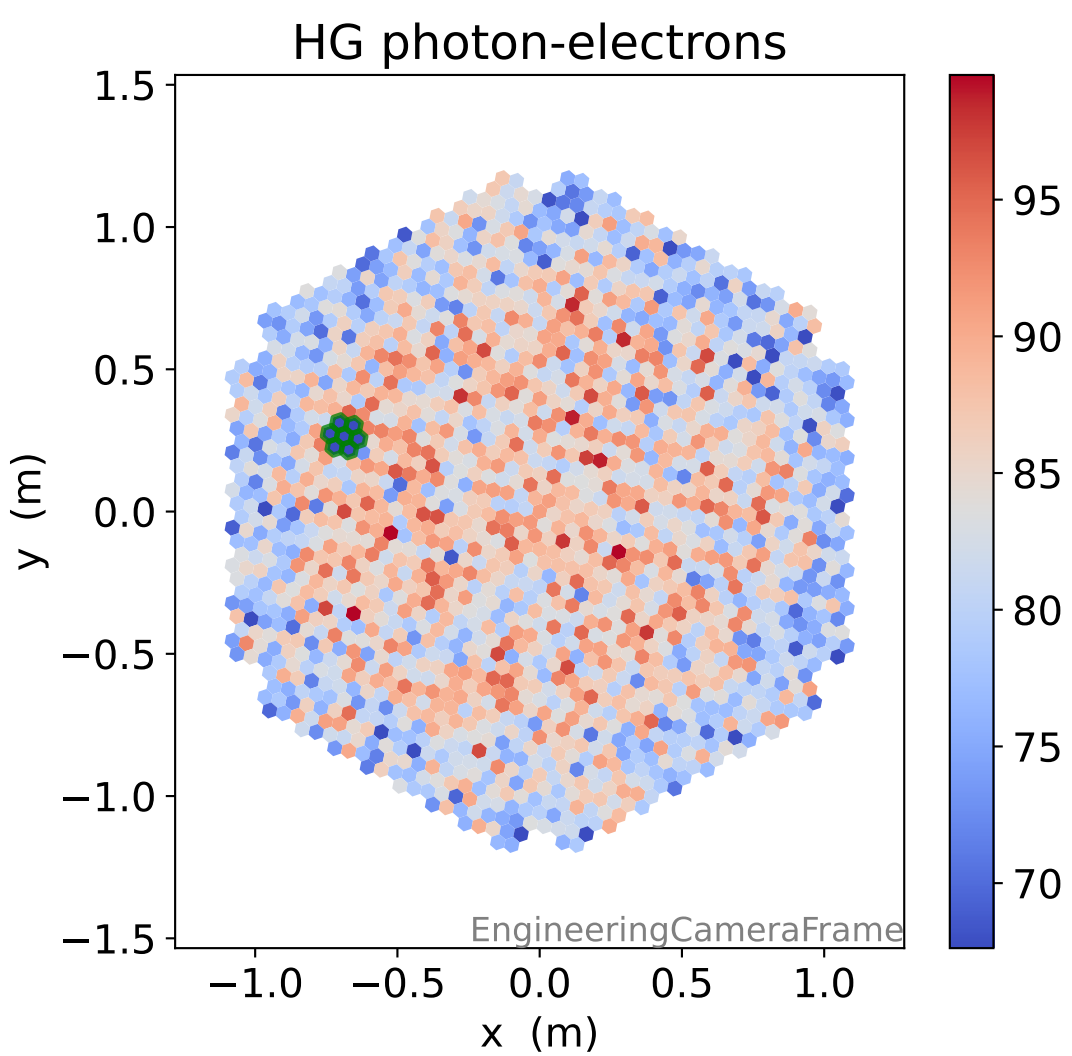

# Run 8190 channel: HG

FF sample of 10000 events

pedestal sample of 10000 events