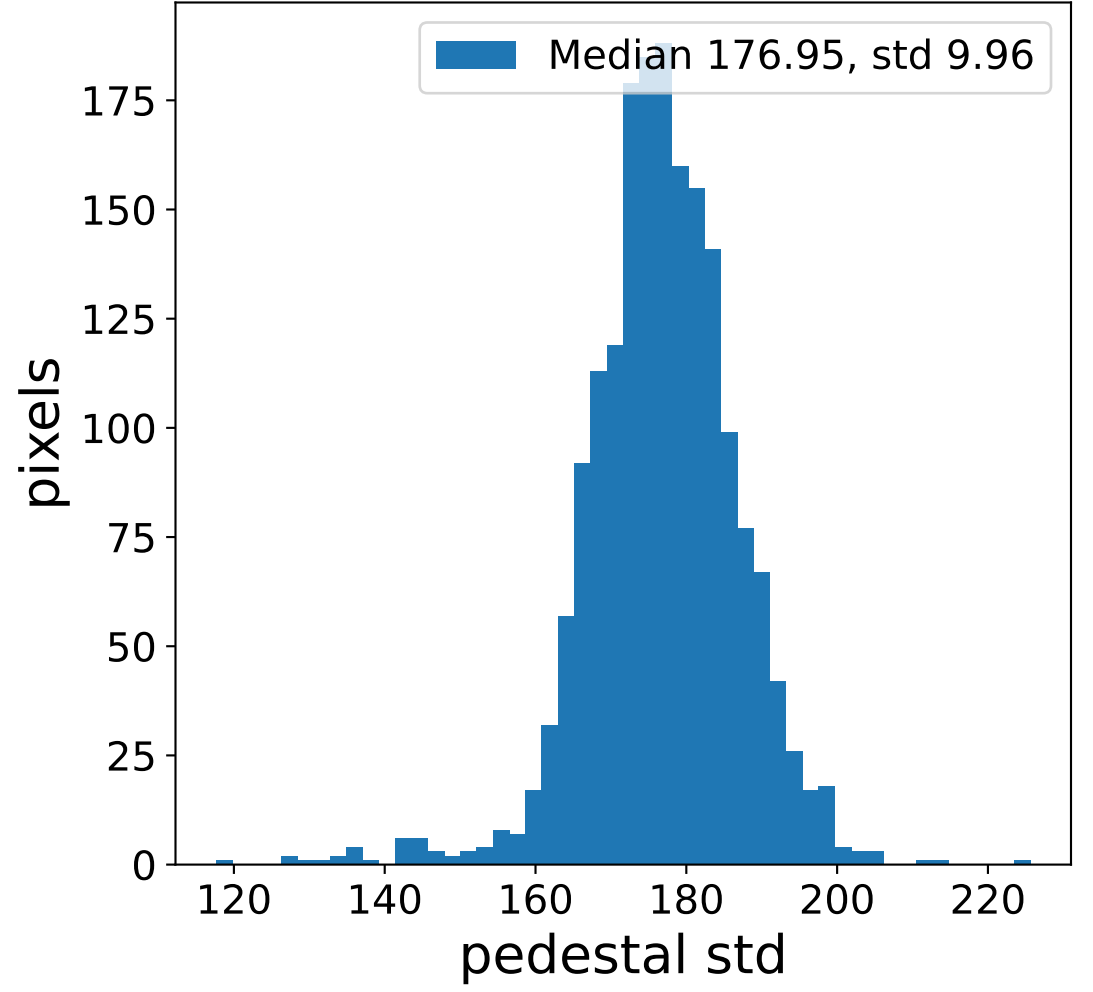

# Run 8190 channel: HG

FF sample of 10000 events

pedestal sample of 10000 events