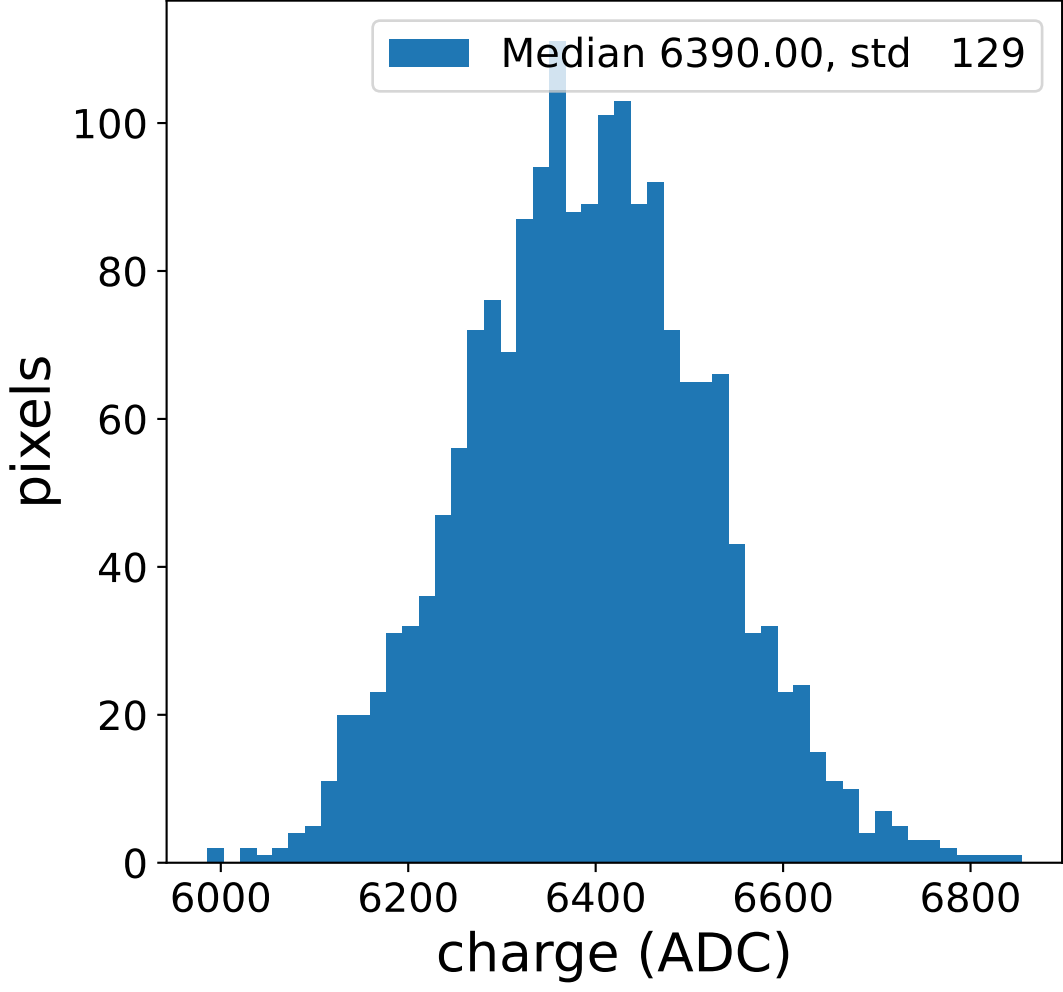

# Run 8190 channel: HG

FF sample of 10000 events

pedestal sample of 10000 events