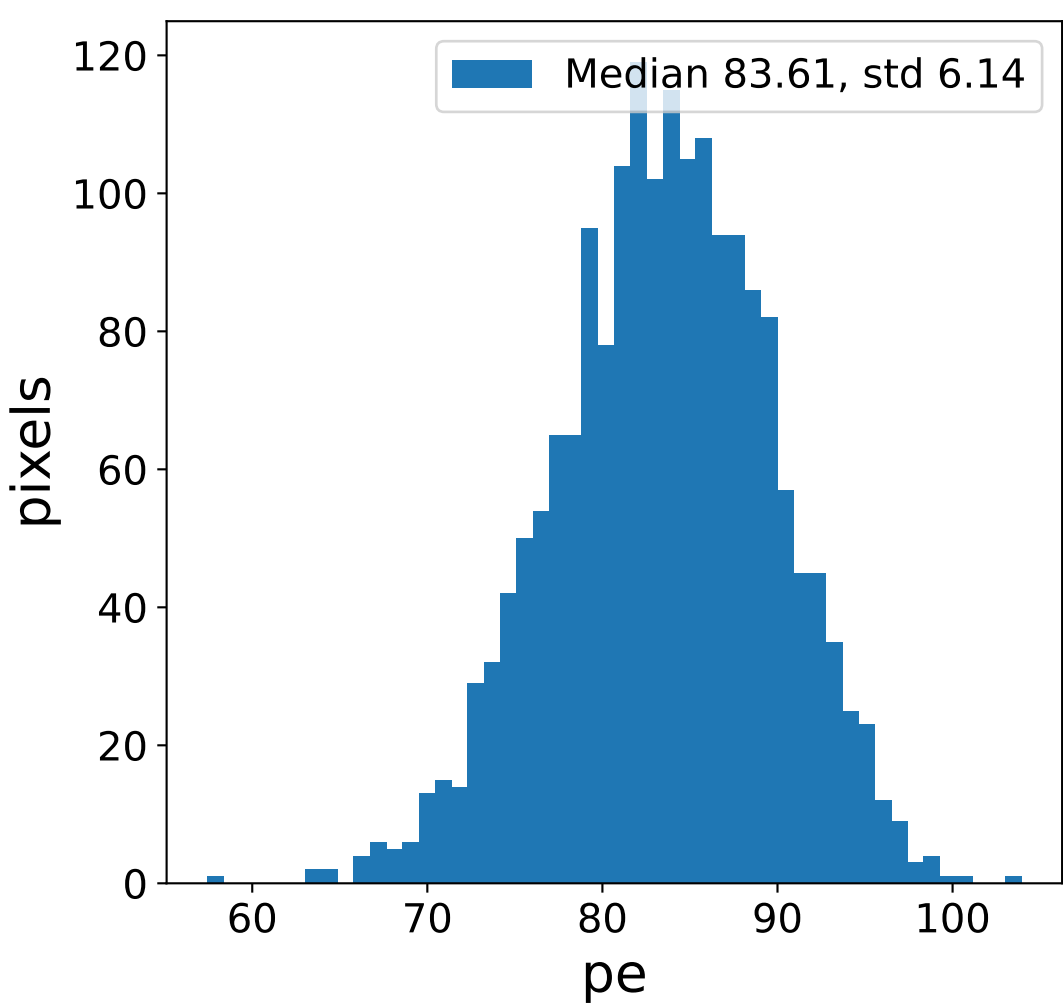

# Run 8190 channel: HG

FF sample of 10000 events

pedestal sample of 10000 events