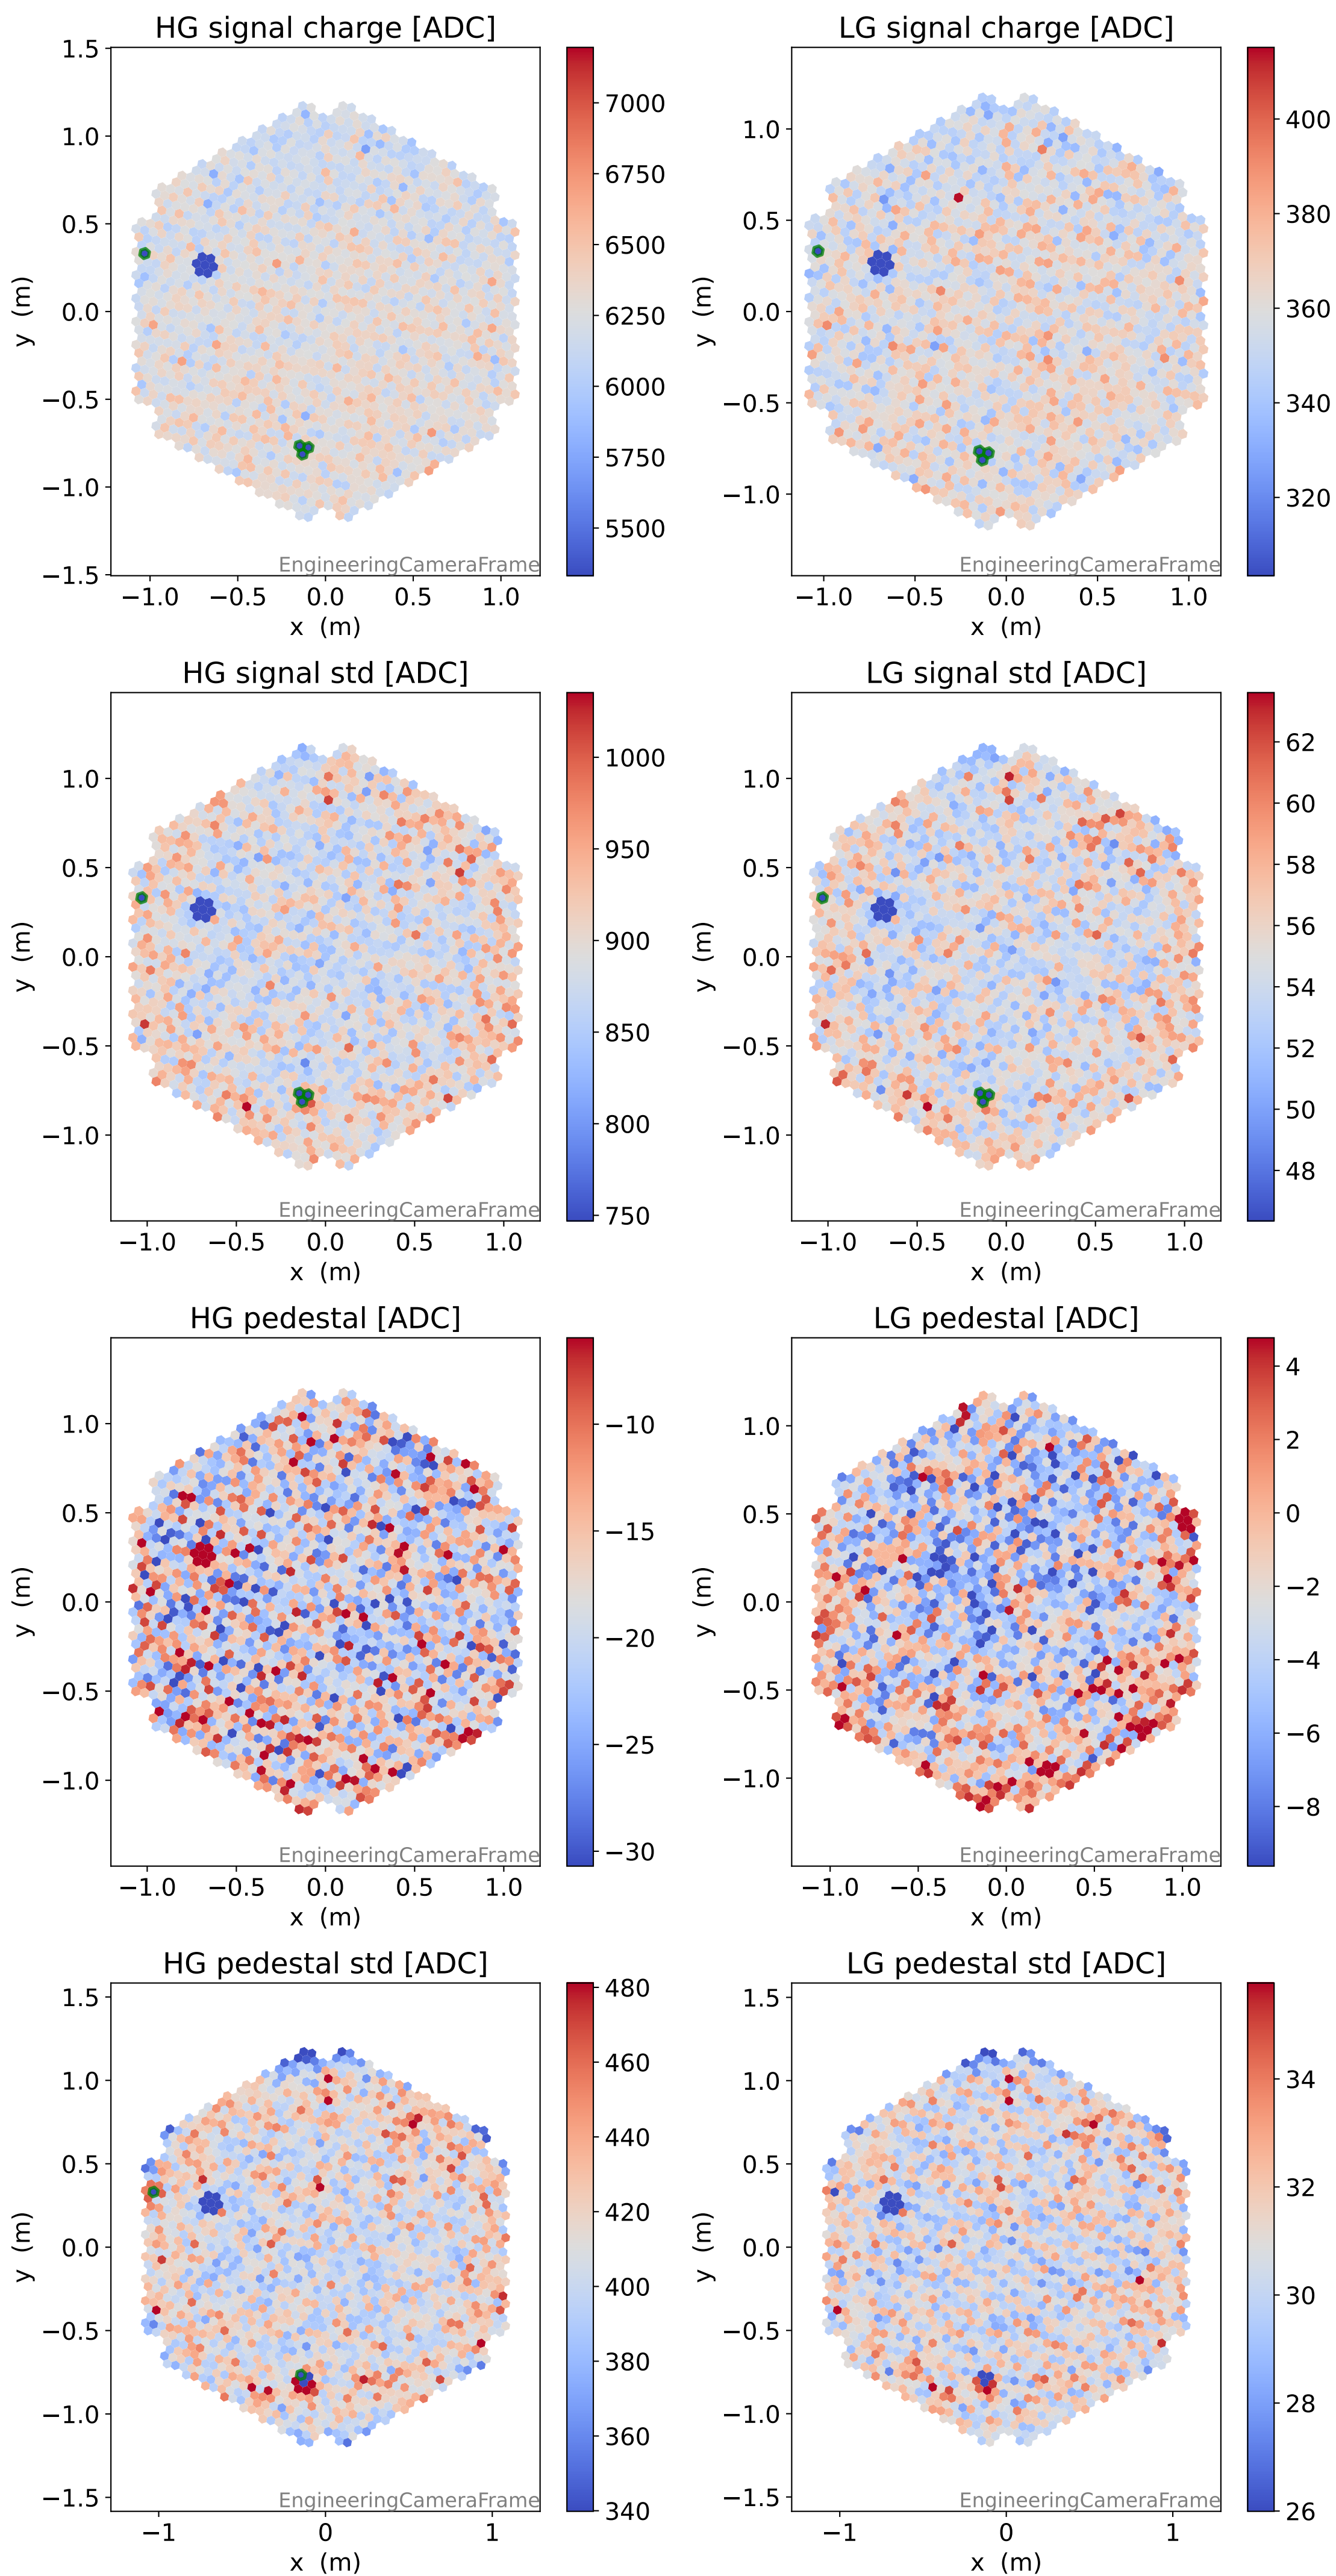

Run 8236

Run 8236

Run 8236 channel: HG

FF sample of 10000 events

pedestal sample of 10000 events

Run 8236 channel: LG

FF sample of 10000 events

pedestal sample of 10000 events