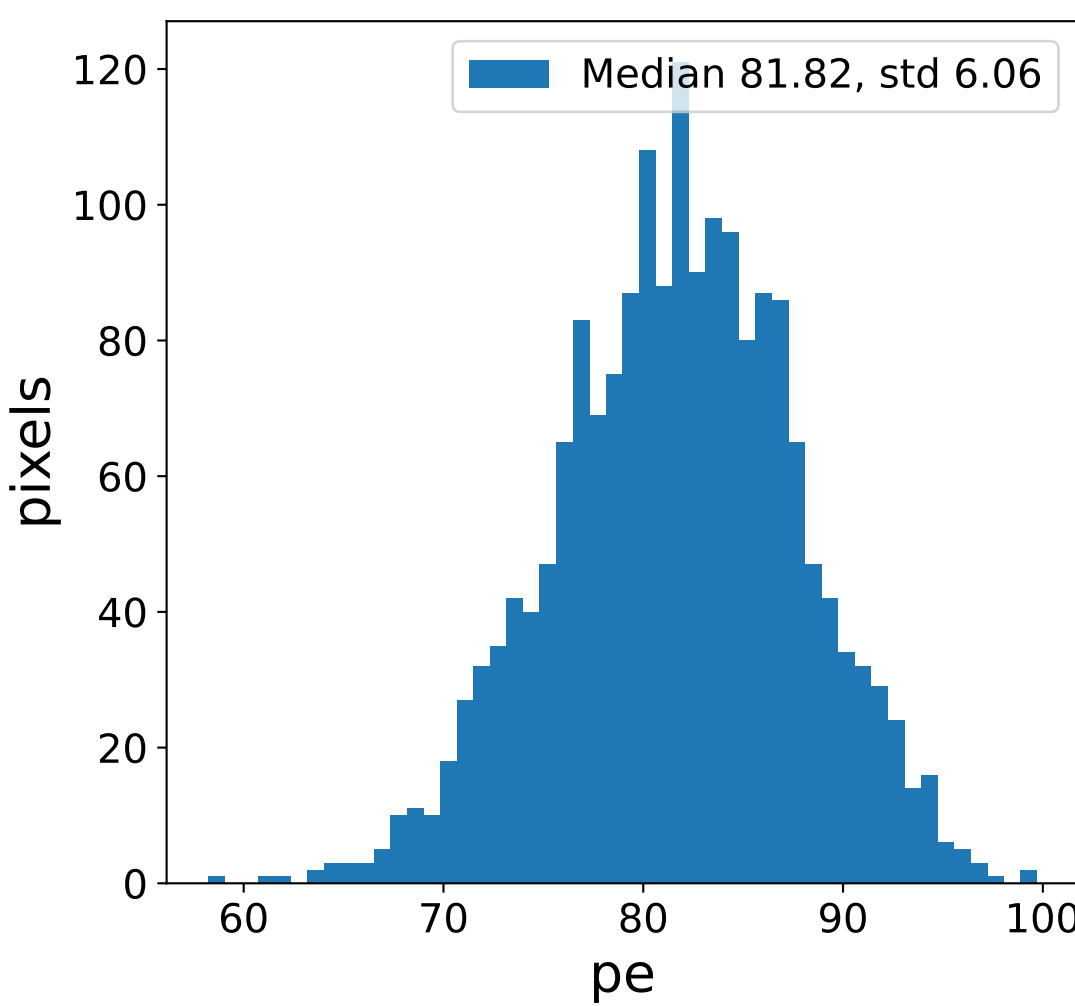

Run 8236

Run 8236

Run 8236 channel: HG

FF sample of 10000 events

pedestal sample of 10000 events

Run 8236 channel: LG

FF sample of 10000 events

pedestal sample of 10000 events