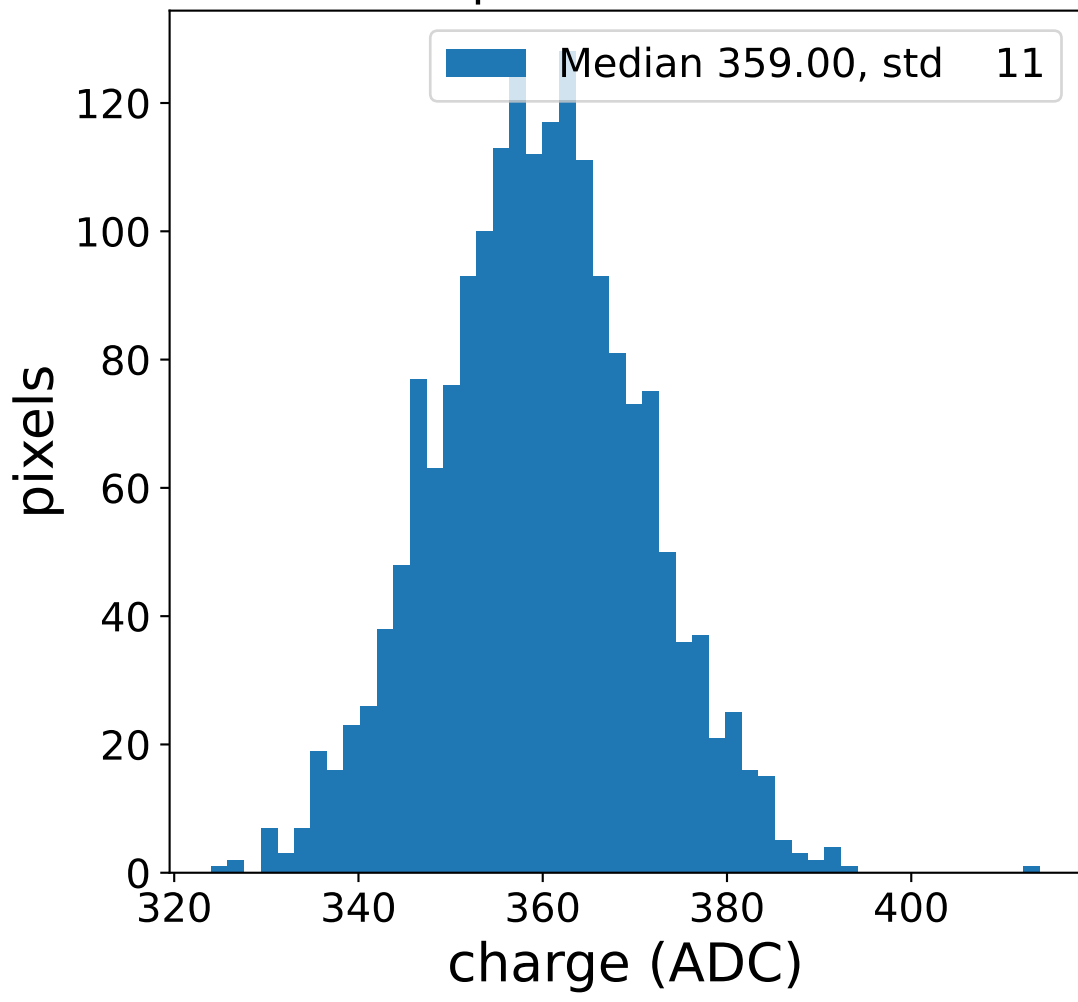

Run 8236

Run 8236

Run 8236 channel: HG

FF sample of 10000 events

pedestal sample of 10000 events

Run 8236 channel: LG

FF sample of 10000 events

pedestal sample of 10000 events