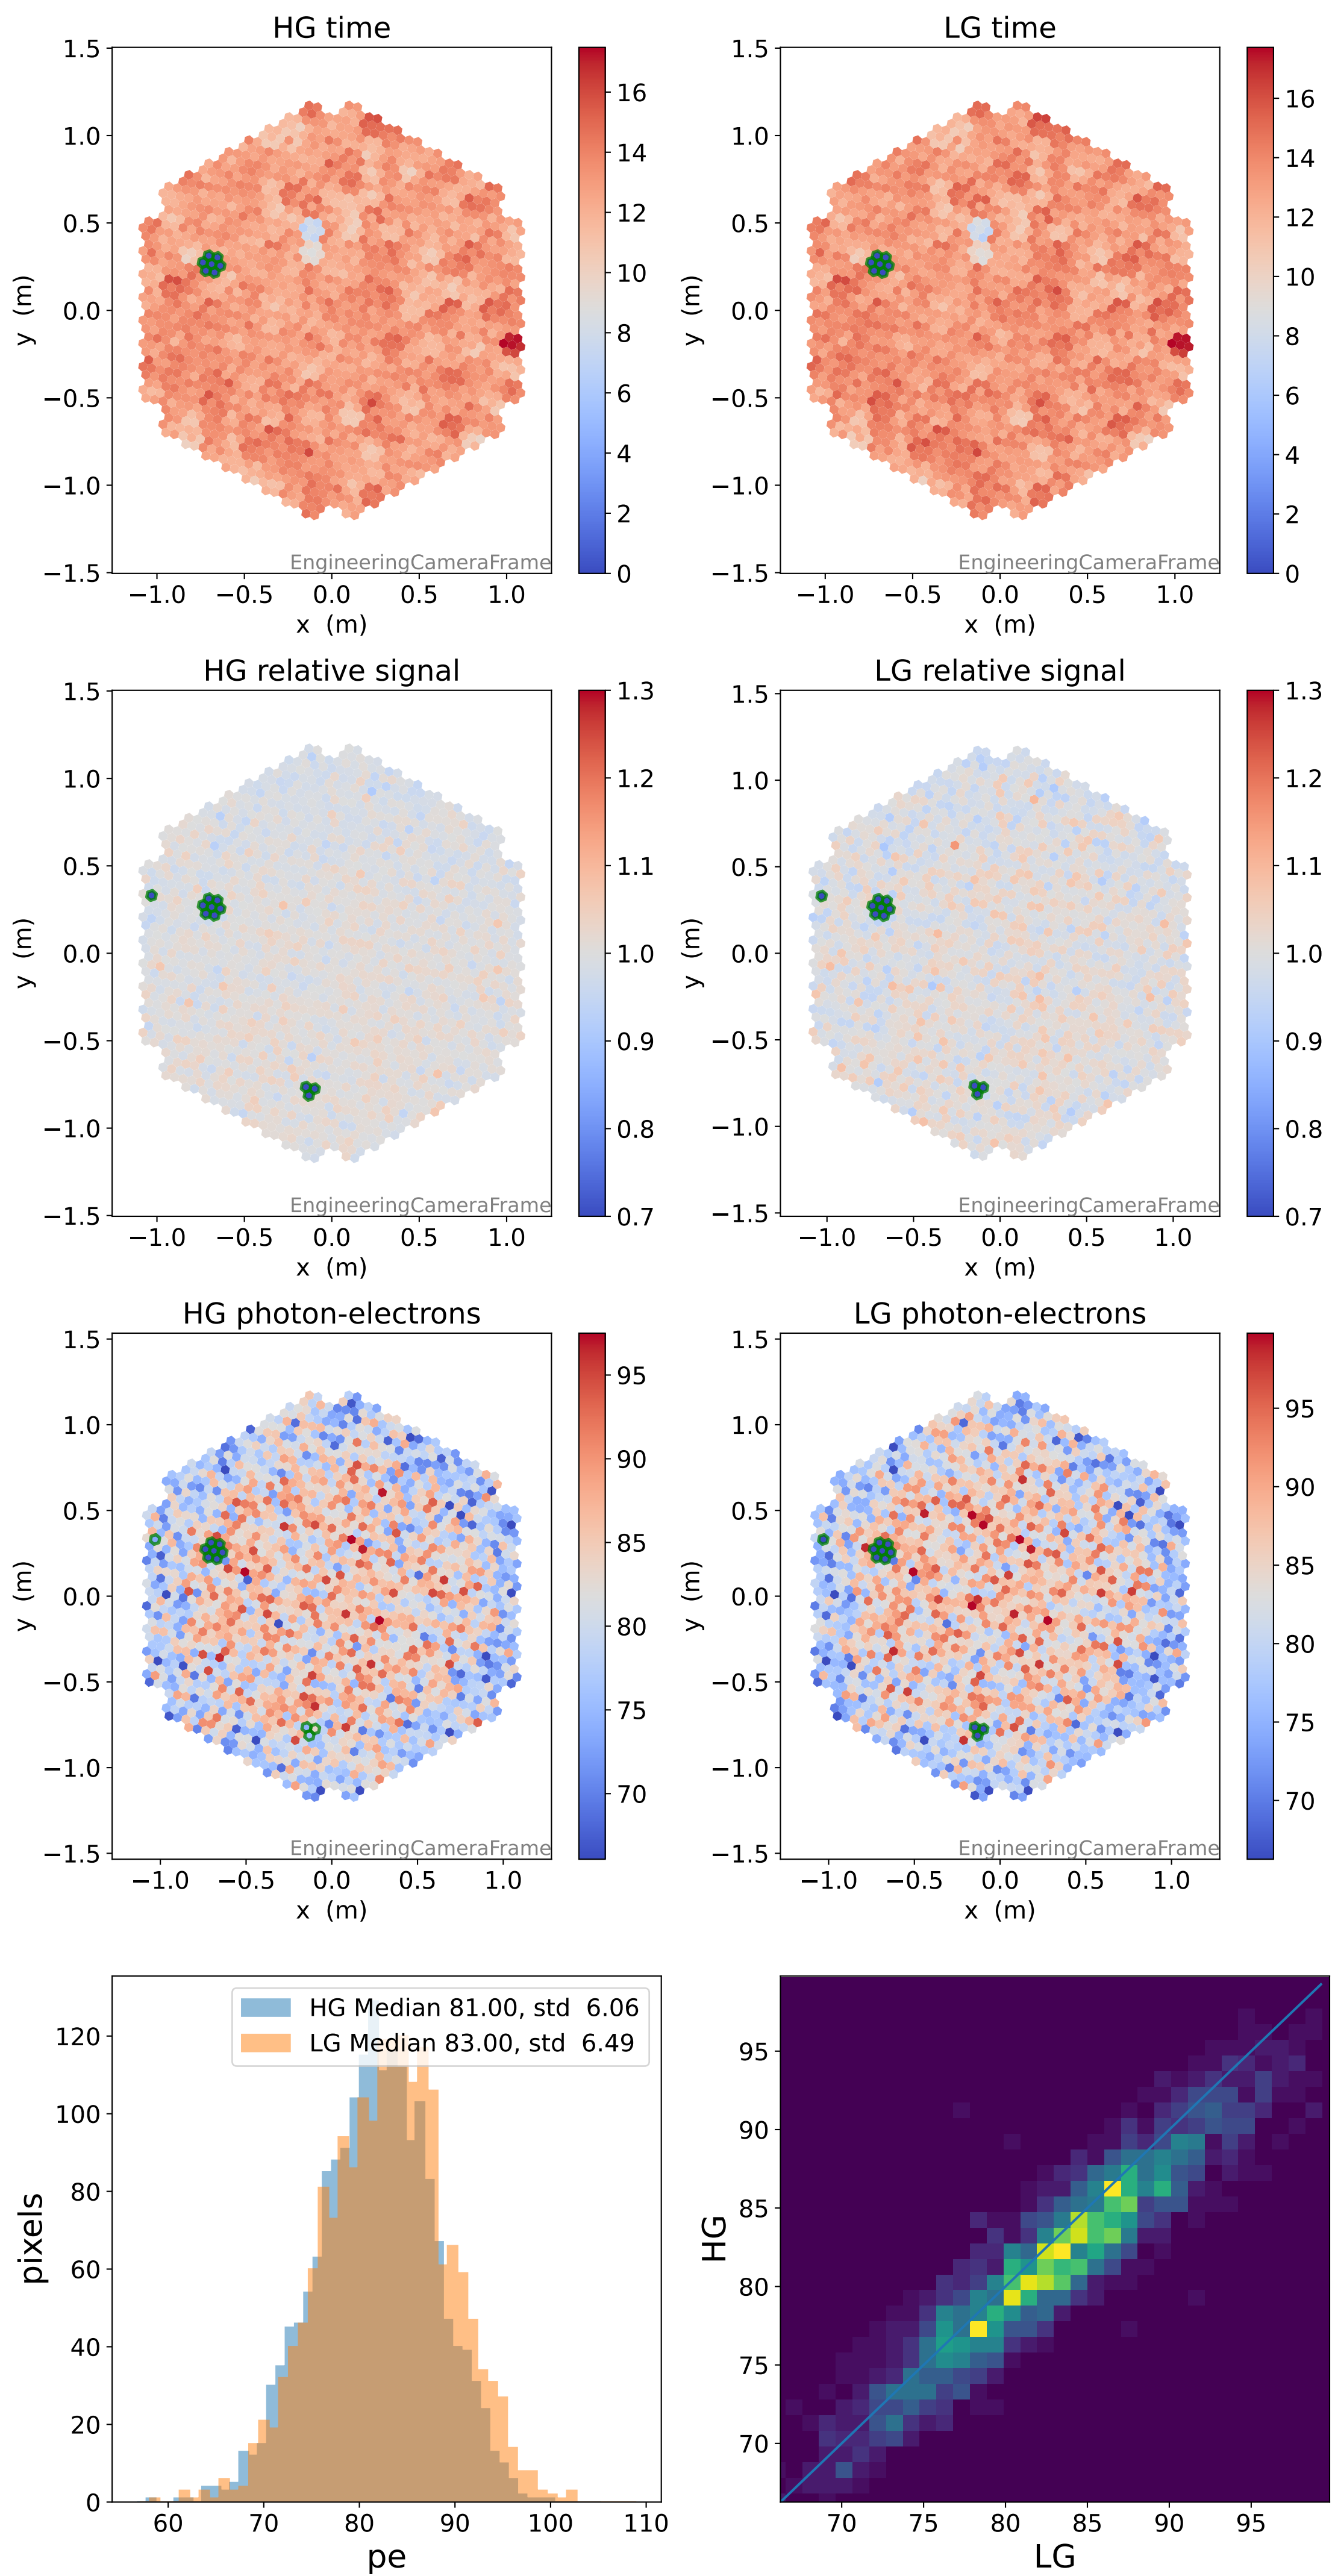

Run 8236

Run 8236

Run 8236 channel: HG

FF sample of 10000 events

pedestal sample of 10000 events

Run 8236 channel: LG

FF sample of 10000 events

pedestal sample of 10000 events