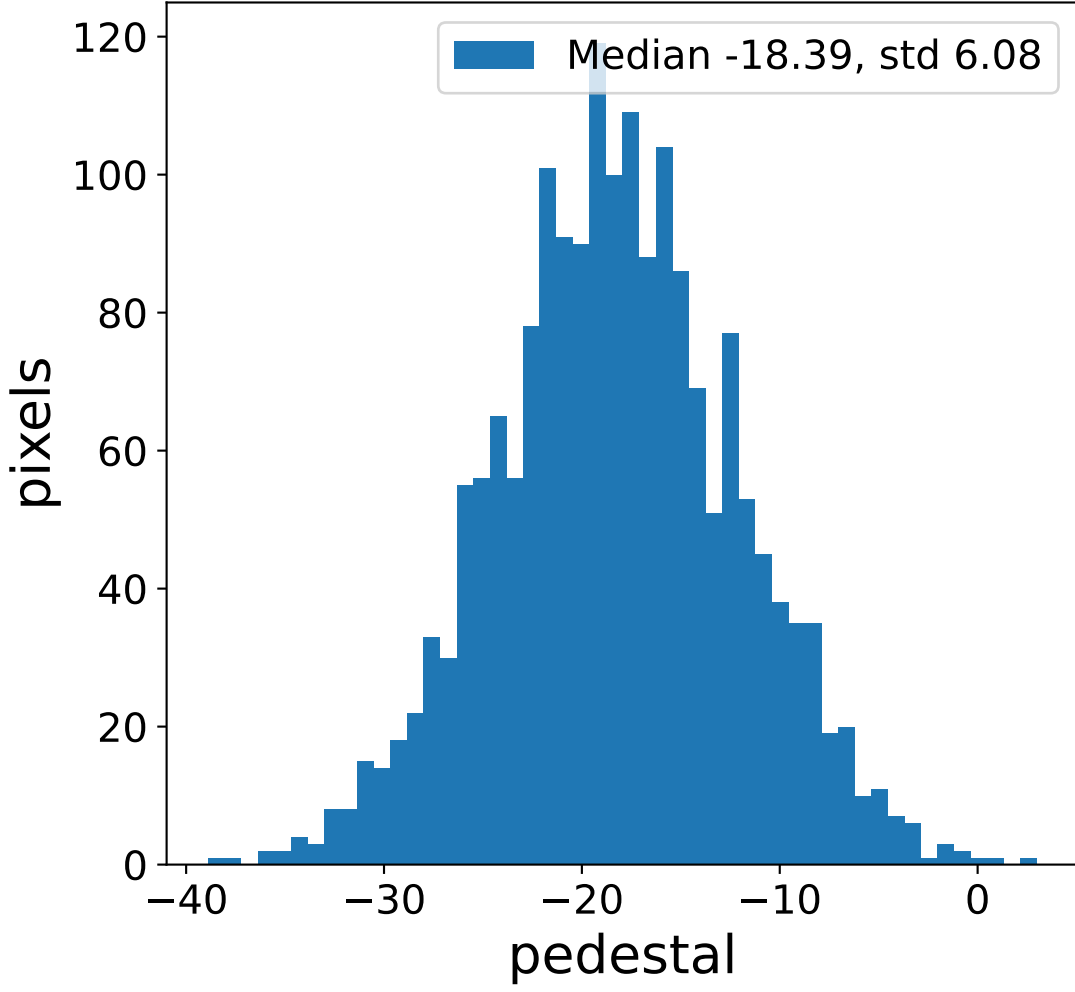

Run 8236

Run 8236

Run 8236 channel: HG

FF sample of 10000 events

pedestal sample of 10000 events

Run 8236 channel: LG

FF sample of 10000 events

pedestal sample of 10000 events