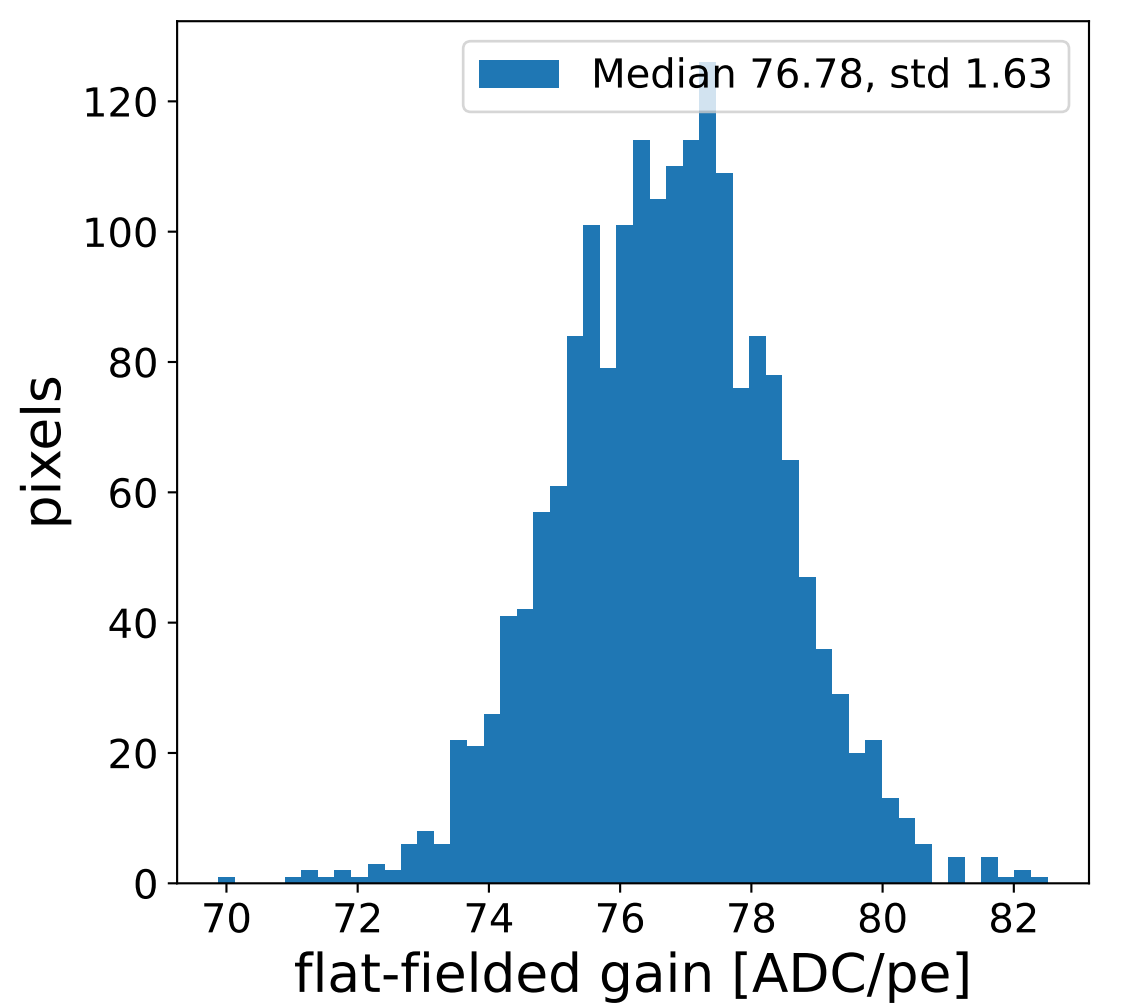

Run 8236

Run 8236

Run 8236 channel: HG

FF sample of 10000 events

pedestal sample of 10000 events

Run 8236 channel: LG

FF sample of 10000 events

pedestal sample of 10000 events