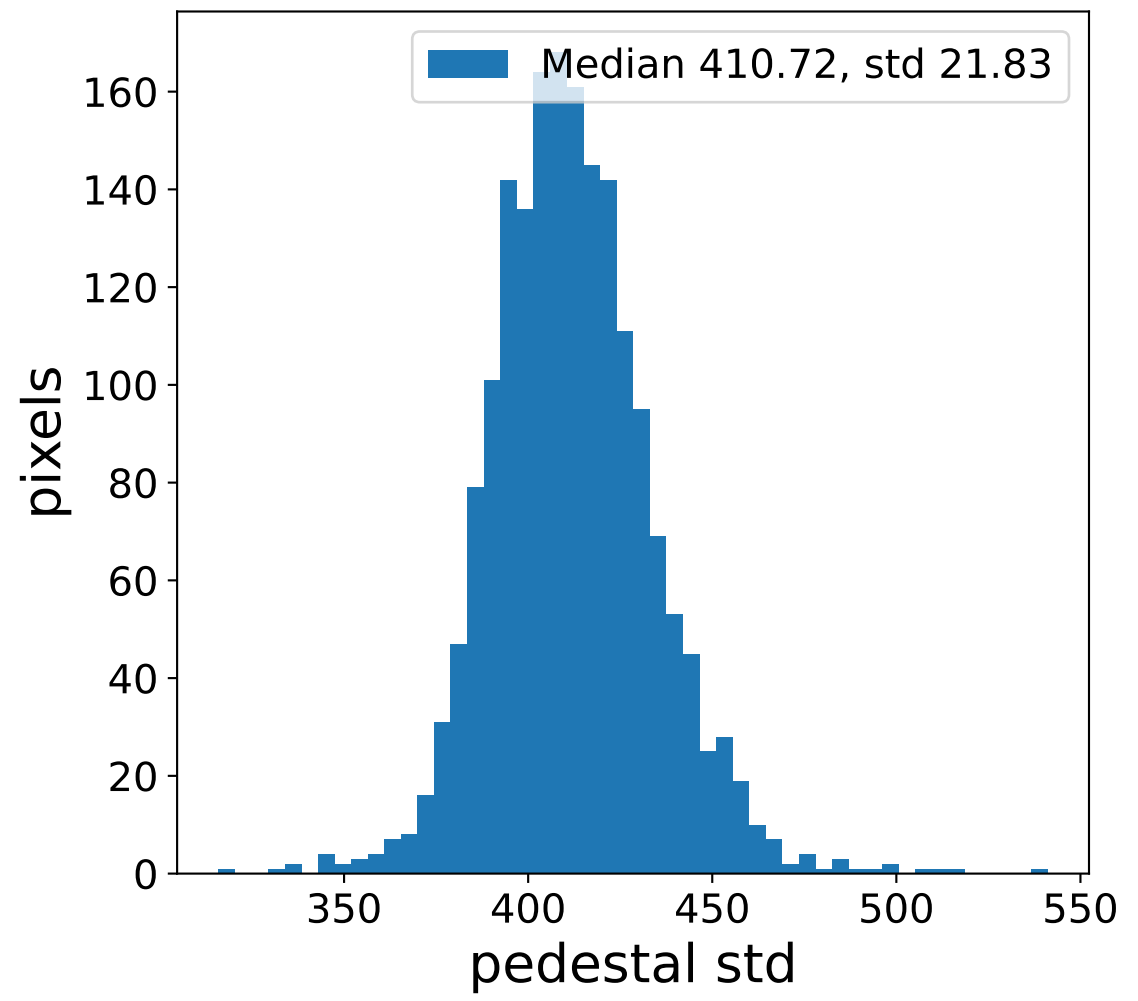

Run 8236

Run 8236

Run 8236 channel: HG

FF sample of 10000 events

pedestal sample of 10000 events

Run 8236 channel: LG

FF sample of 10000 events

pedestal sample of 10000 events