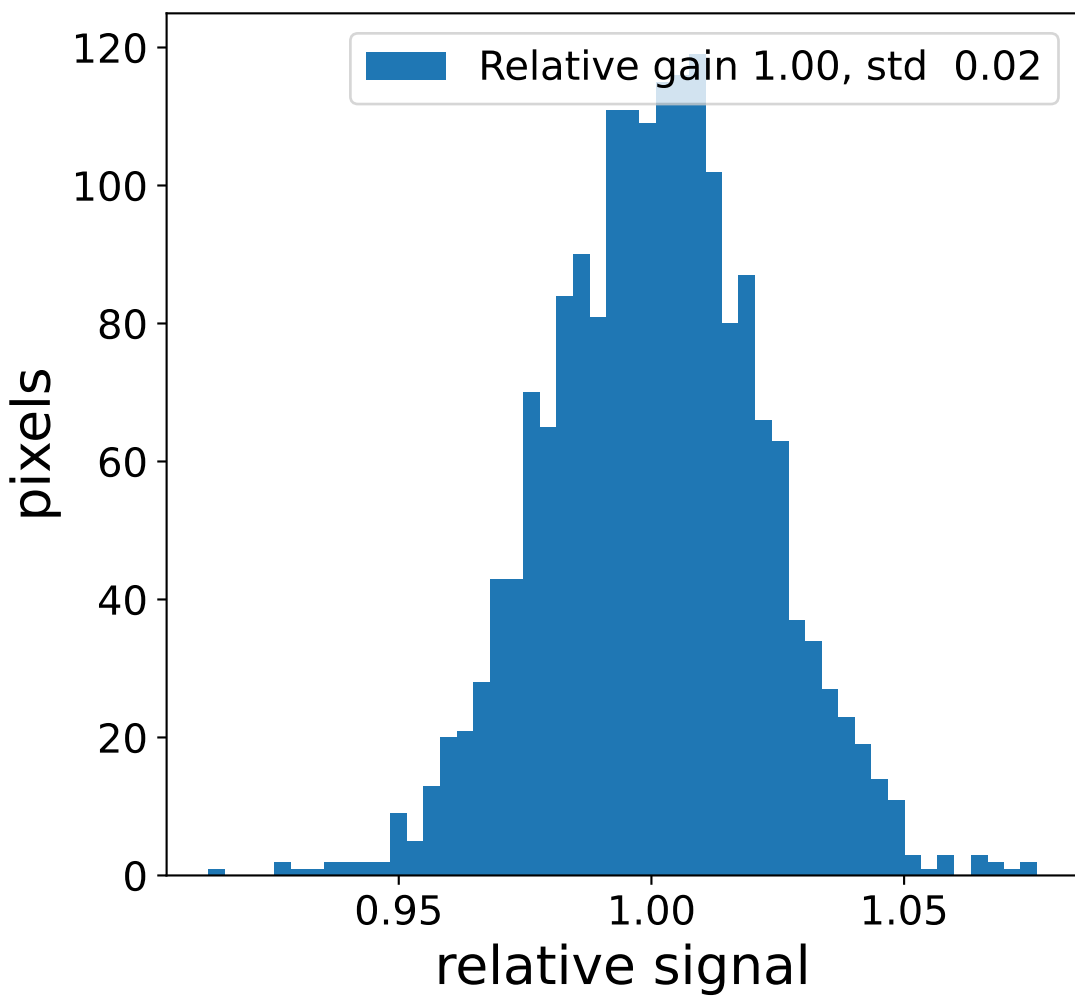

Run 8236

Run 8236

Run 8236 channel: HG

FF sample of 10000 events

pedestal sample of 10000 events

Run 8236 channel: LG

FF sample of 10000 events

pedestal sample of 10000 events