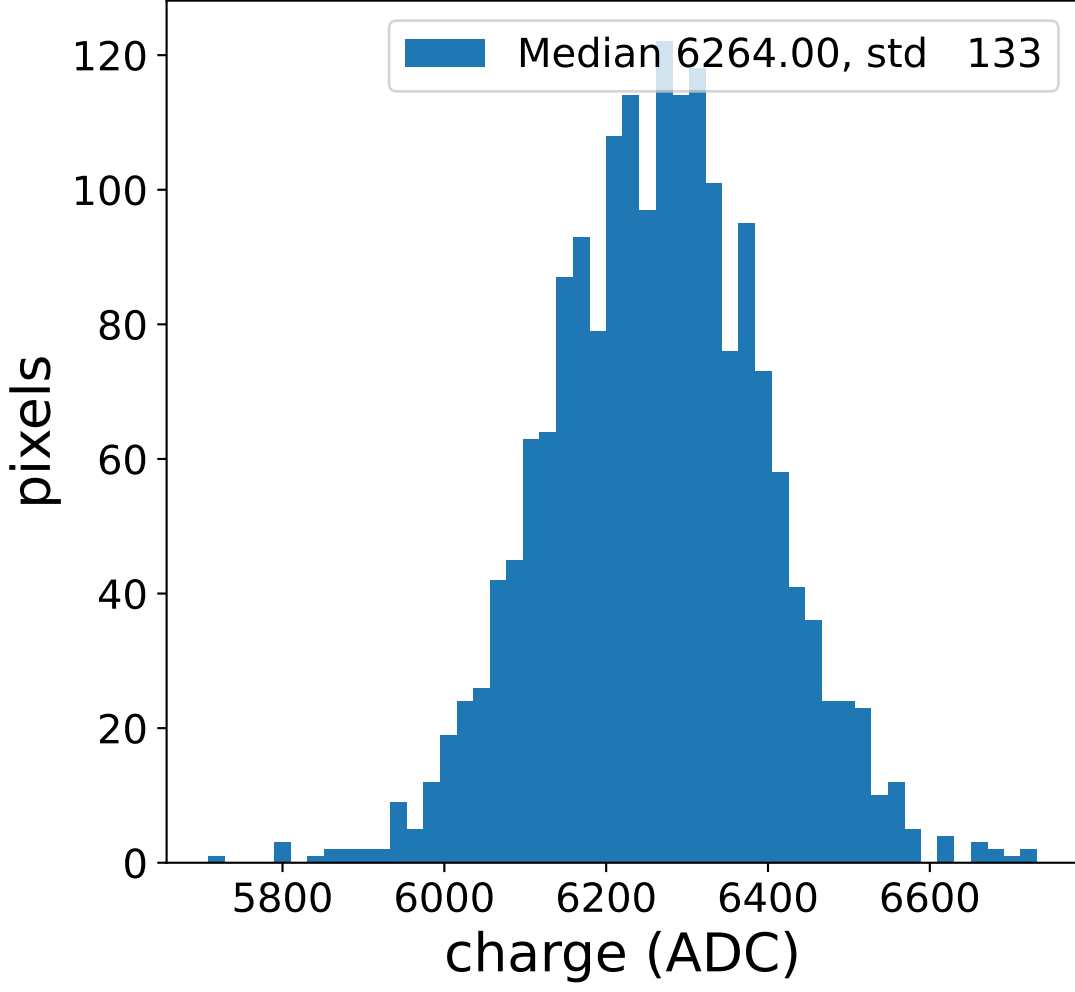

Run 8236

Run 8236

Run 8236 channel: HG

FF sample of 10000 events

pedestal sample of 10000 events

Run 8236 channel: LG

FF sample of 10000 events

pedestal sample of 10000 events