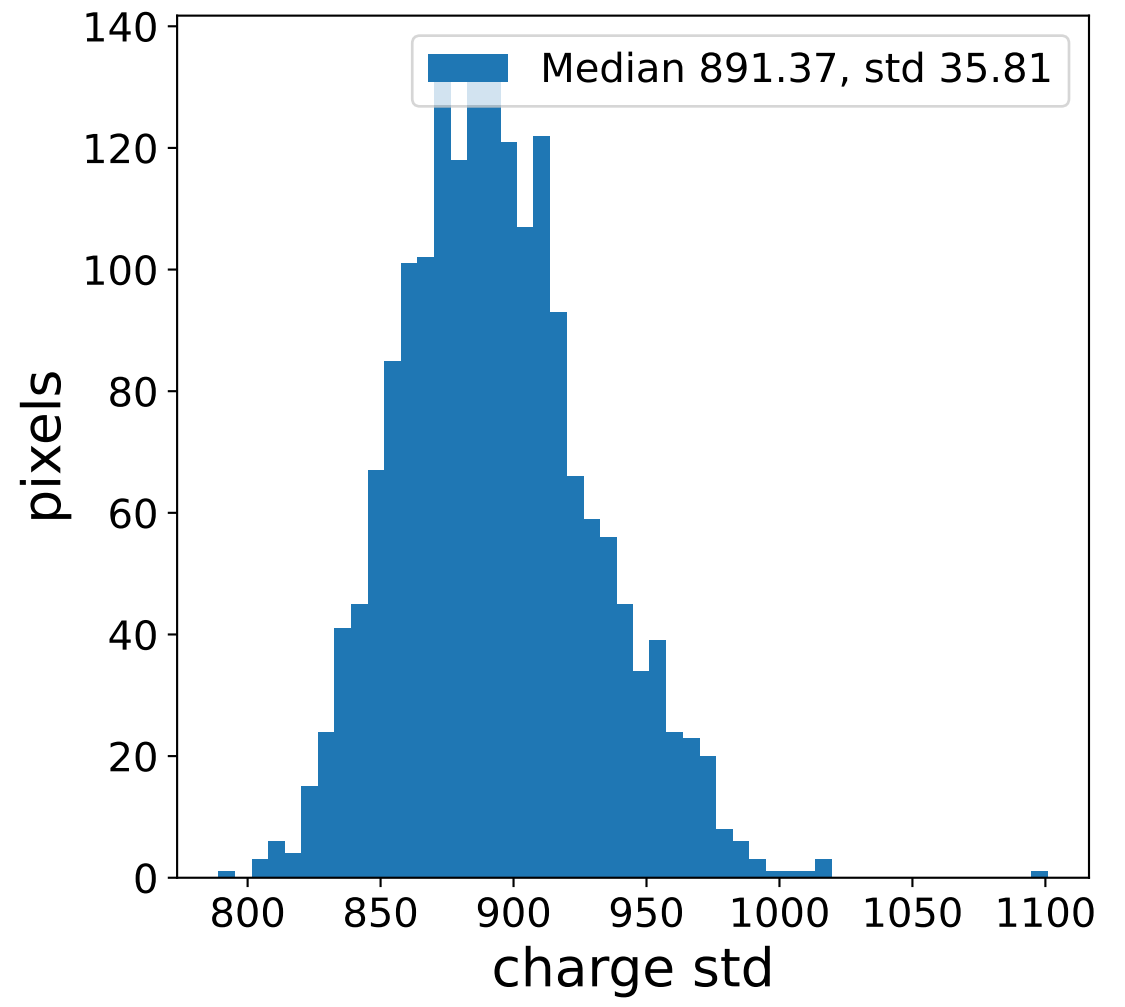

Run 8236

Run 8236

Run 8236 channel: HG

FF sample of 10000 events

pedestal sample of 10000 events

Run 8236 channel: LG

FF sample of 10000 events

pedestal sample of 10000 events