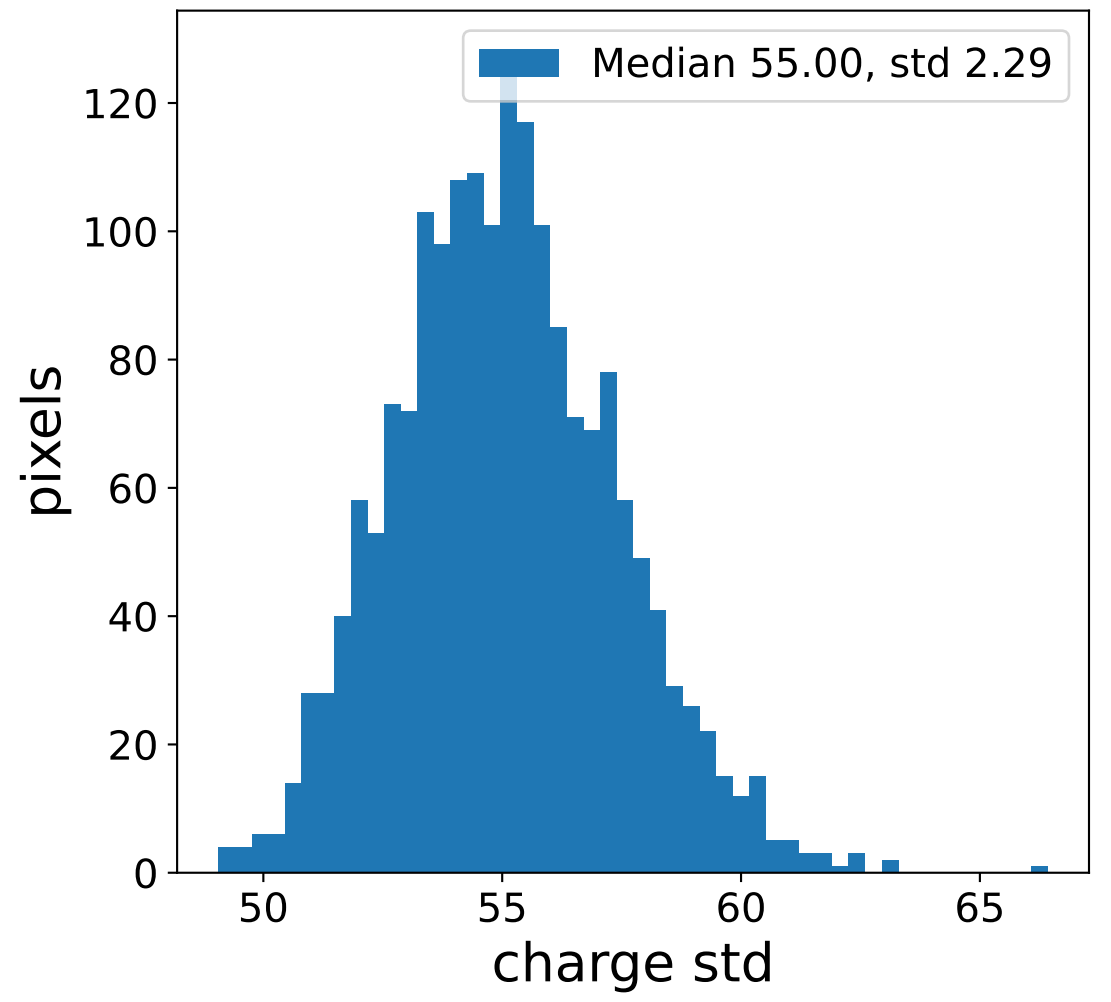

Run 8236

Run 8236

Run 8236 channel: HG

FF sample of 10000 events

pedestal sample of 10000 events

Run 8236 channel: LG

FF sample of 10000 events

pedestal sample of 10000 events