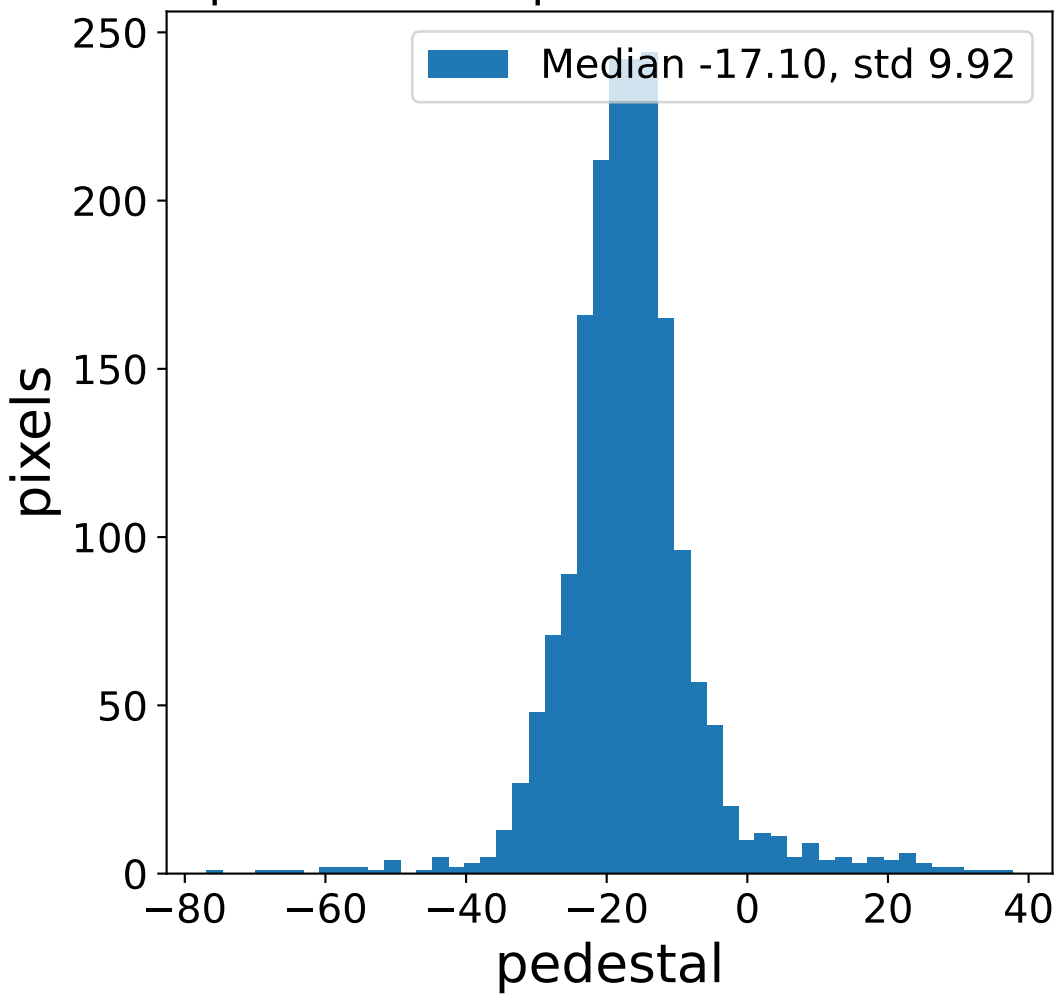

Run 8369

Run 8369

Run 8369 channel: HG

FF sample of 10000 events

pedestal sample of 10000 events

Run 8369 channel: LG

FF sample of 10000 events

pedestal sample of 10000 events