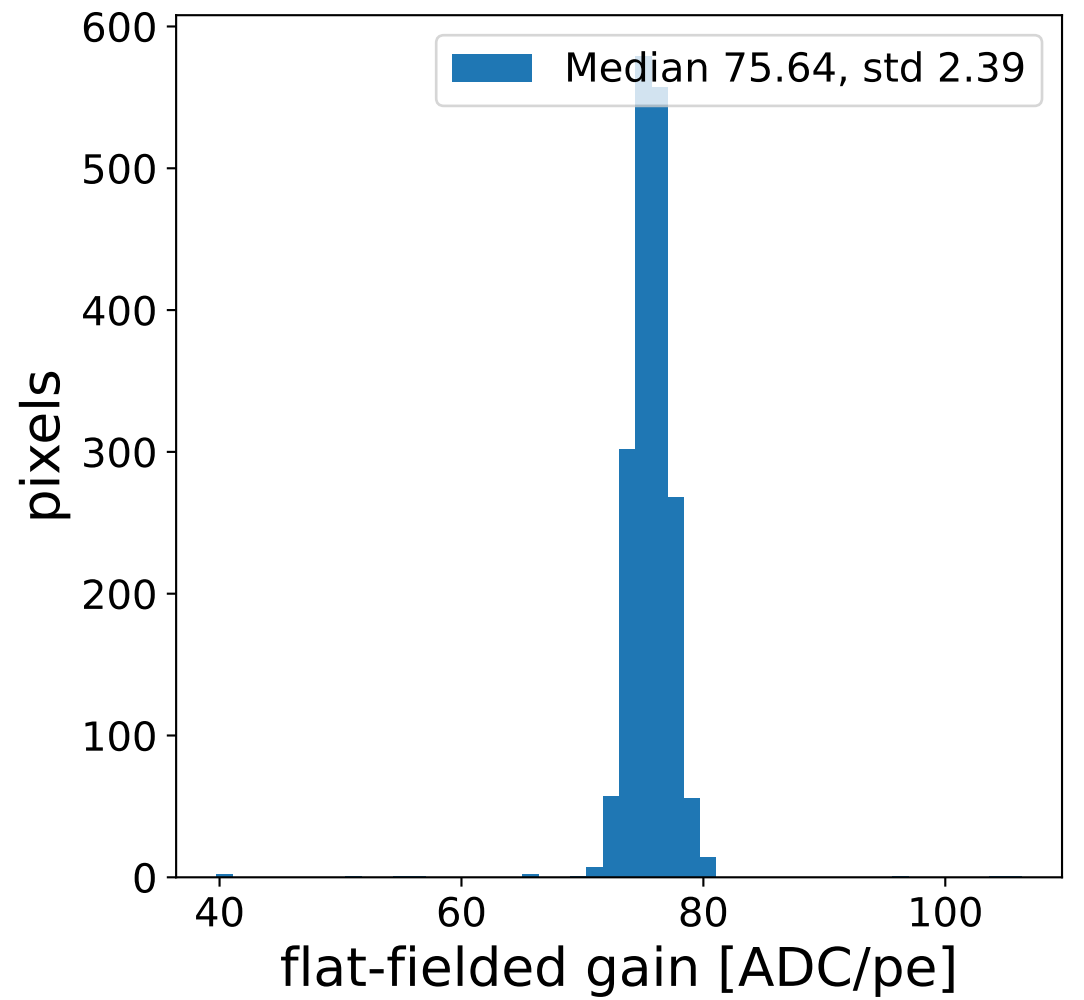

Run 8369

Run 8369

Run 8369 channel: HG

FF sample of 10000 events

pedestal sample of 10000 events

Run 8369 channel: LG

FF sample of 10000 events

pedestal sample of 10000 events