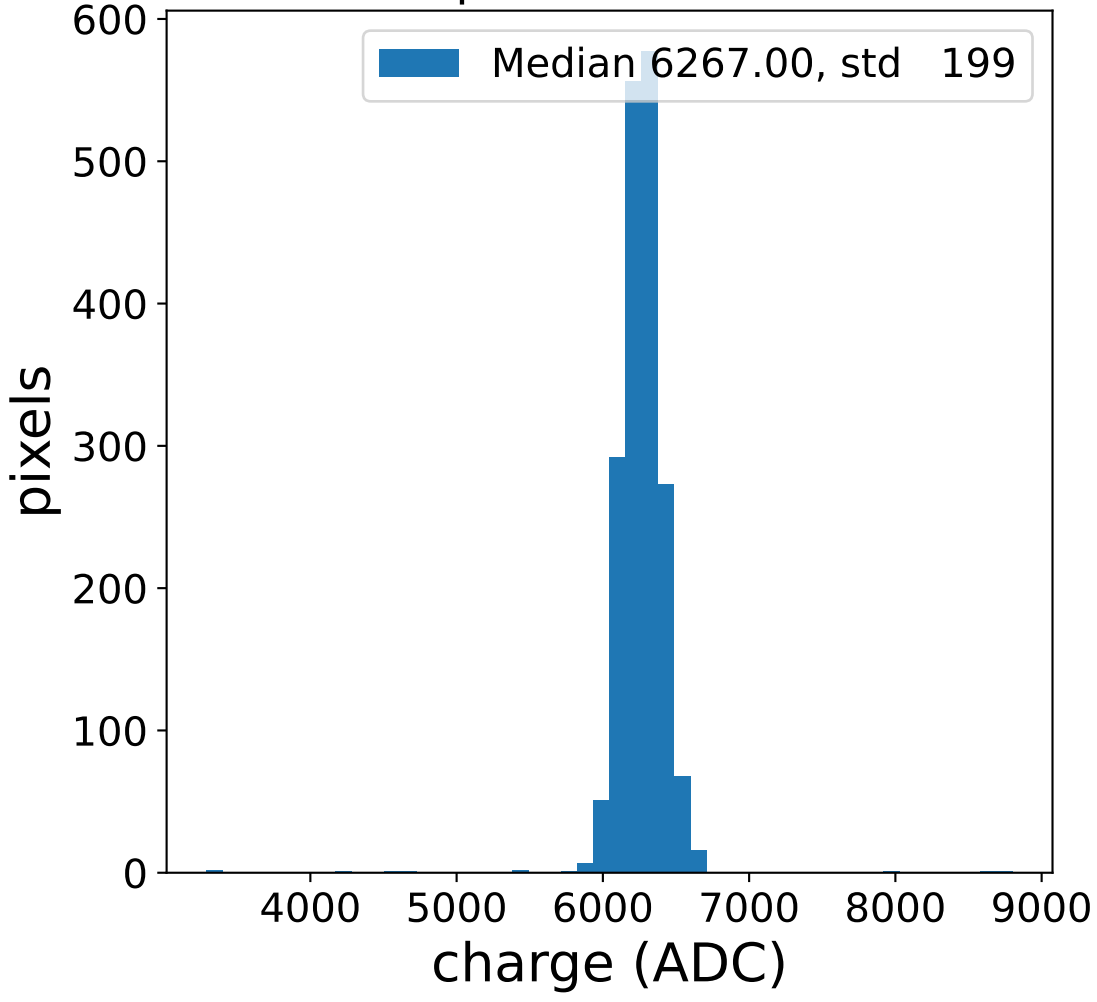

Run 8369

Run 8369

Run 8369 channel: HG

FF sample of 10000 events

pedestal sample of 10000 events

Run 8369 channel: LG

FF sample of 10000 events

pedestal sample of 10000 events