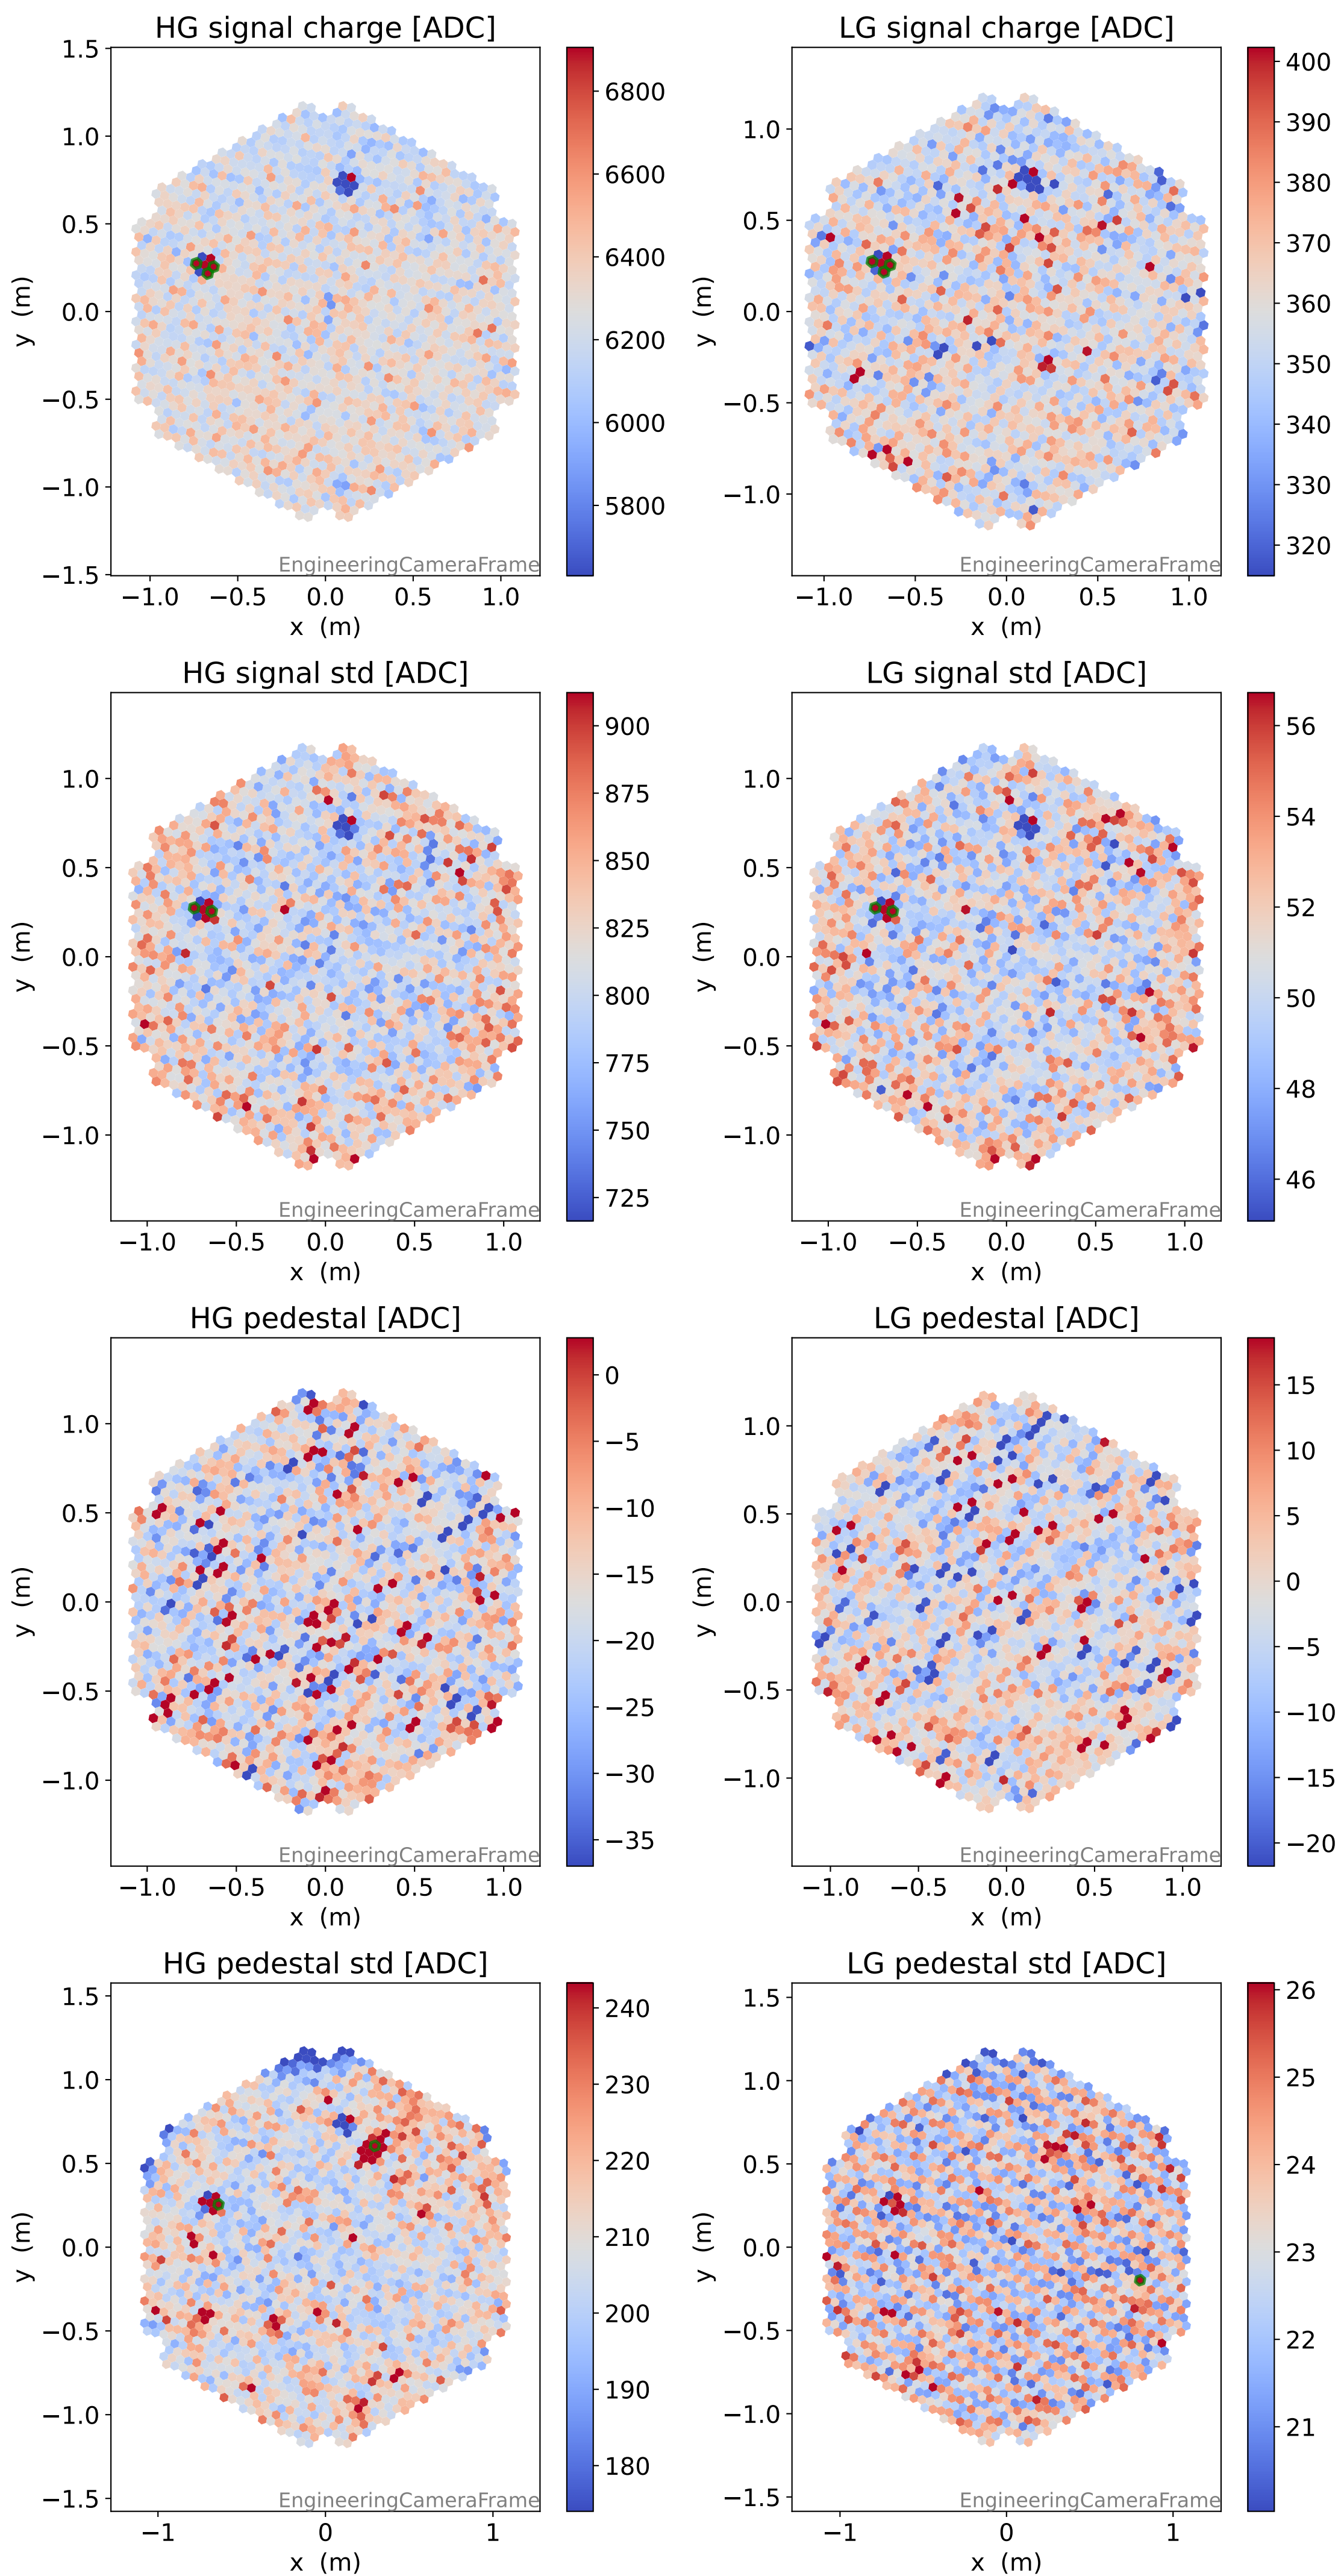

Run 8369

Run 8369

Run 8369 channel: HG

FF sample of 10000 events

pedestal sample of 10000 events

Run 8369 channel: LG

FF sample of 10000 events

pedestal sample of 10000 events