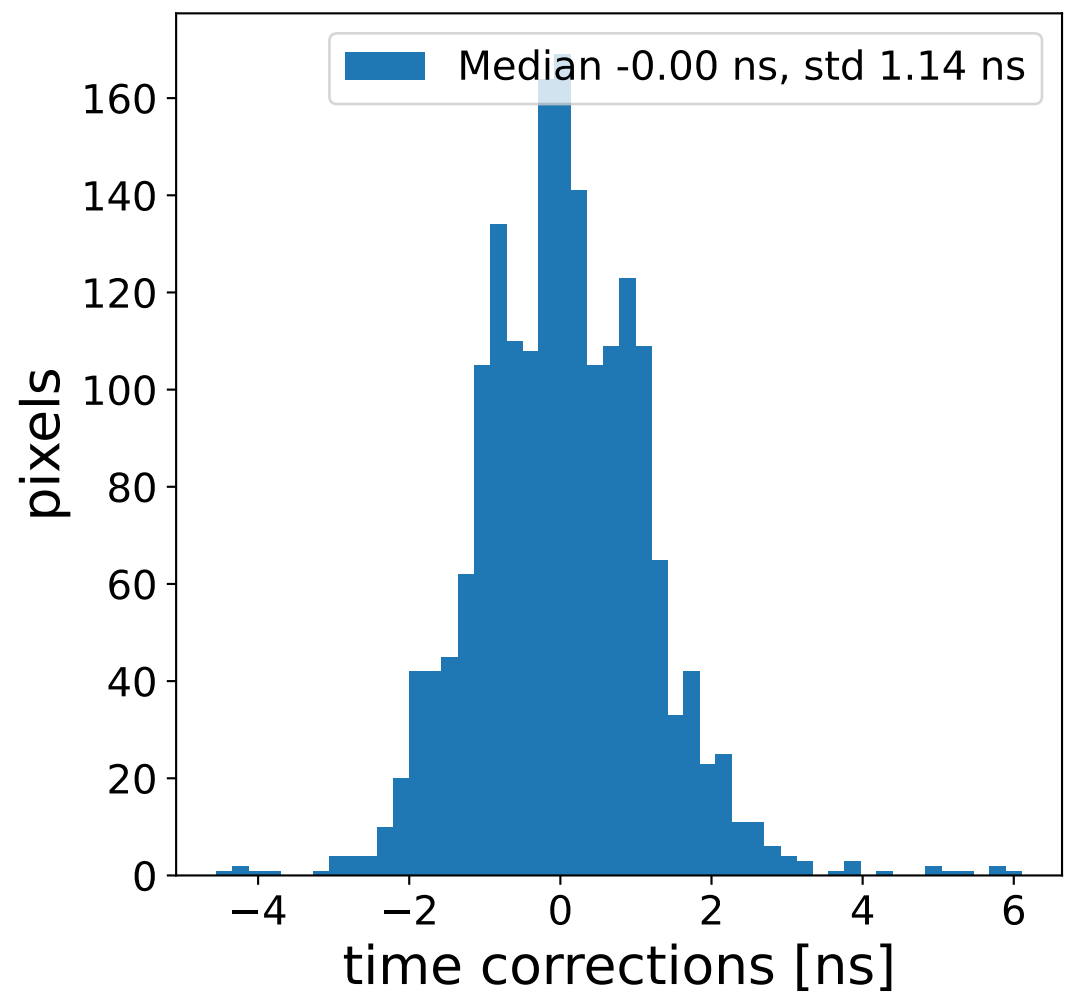

Run 8369

Run 8369

Run 8369 channel: HG

FF sample of 10000 events

pedestal sample of 10000 events

Run 8369 channel: LG

FF sample of 10000 events

pedestal sample of 10000 events