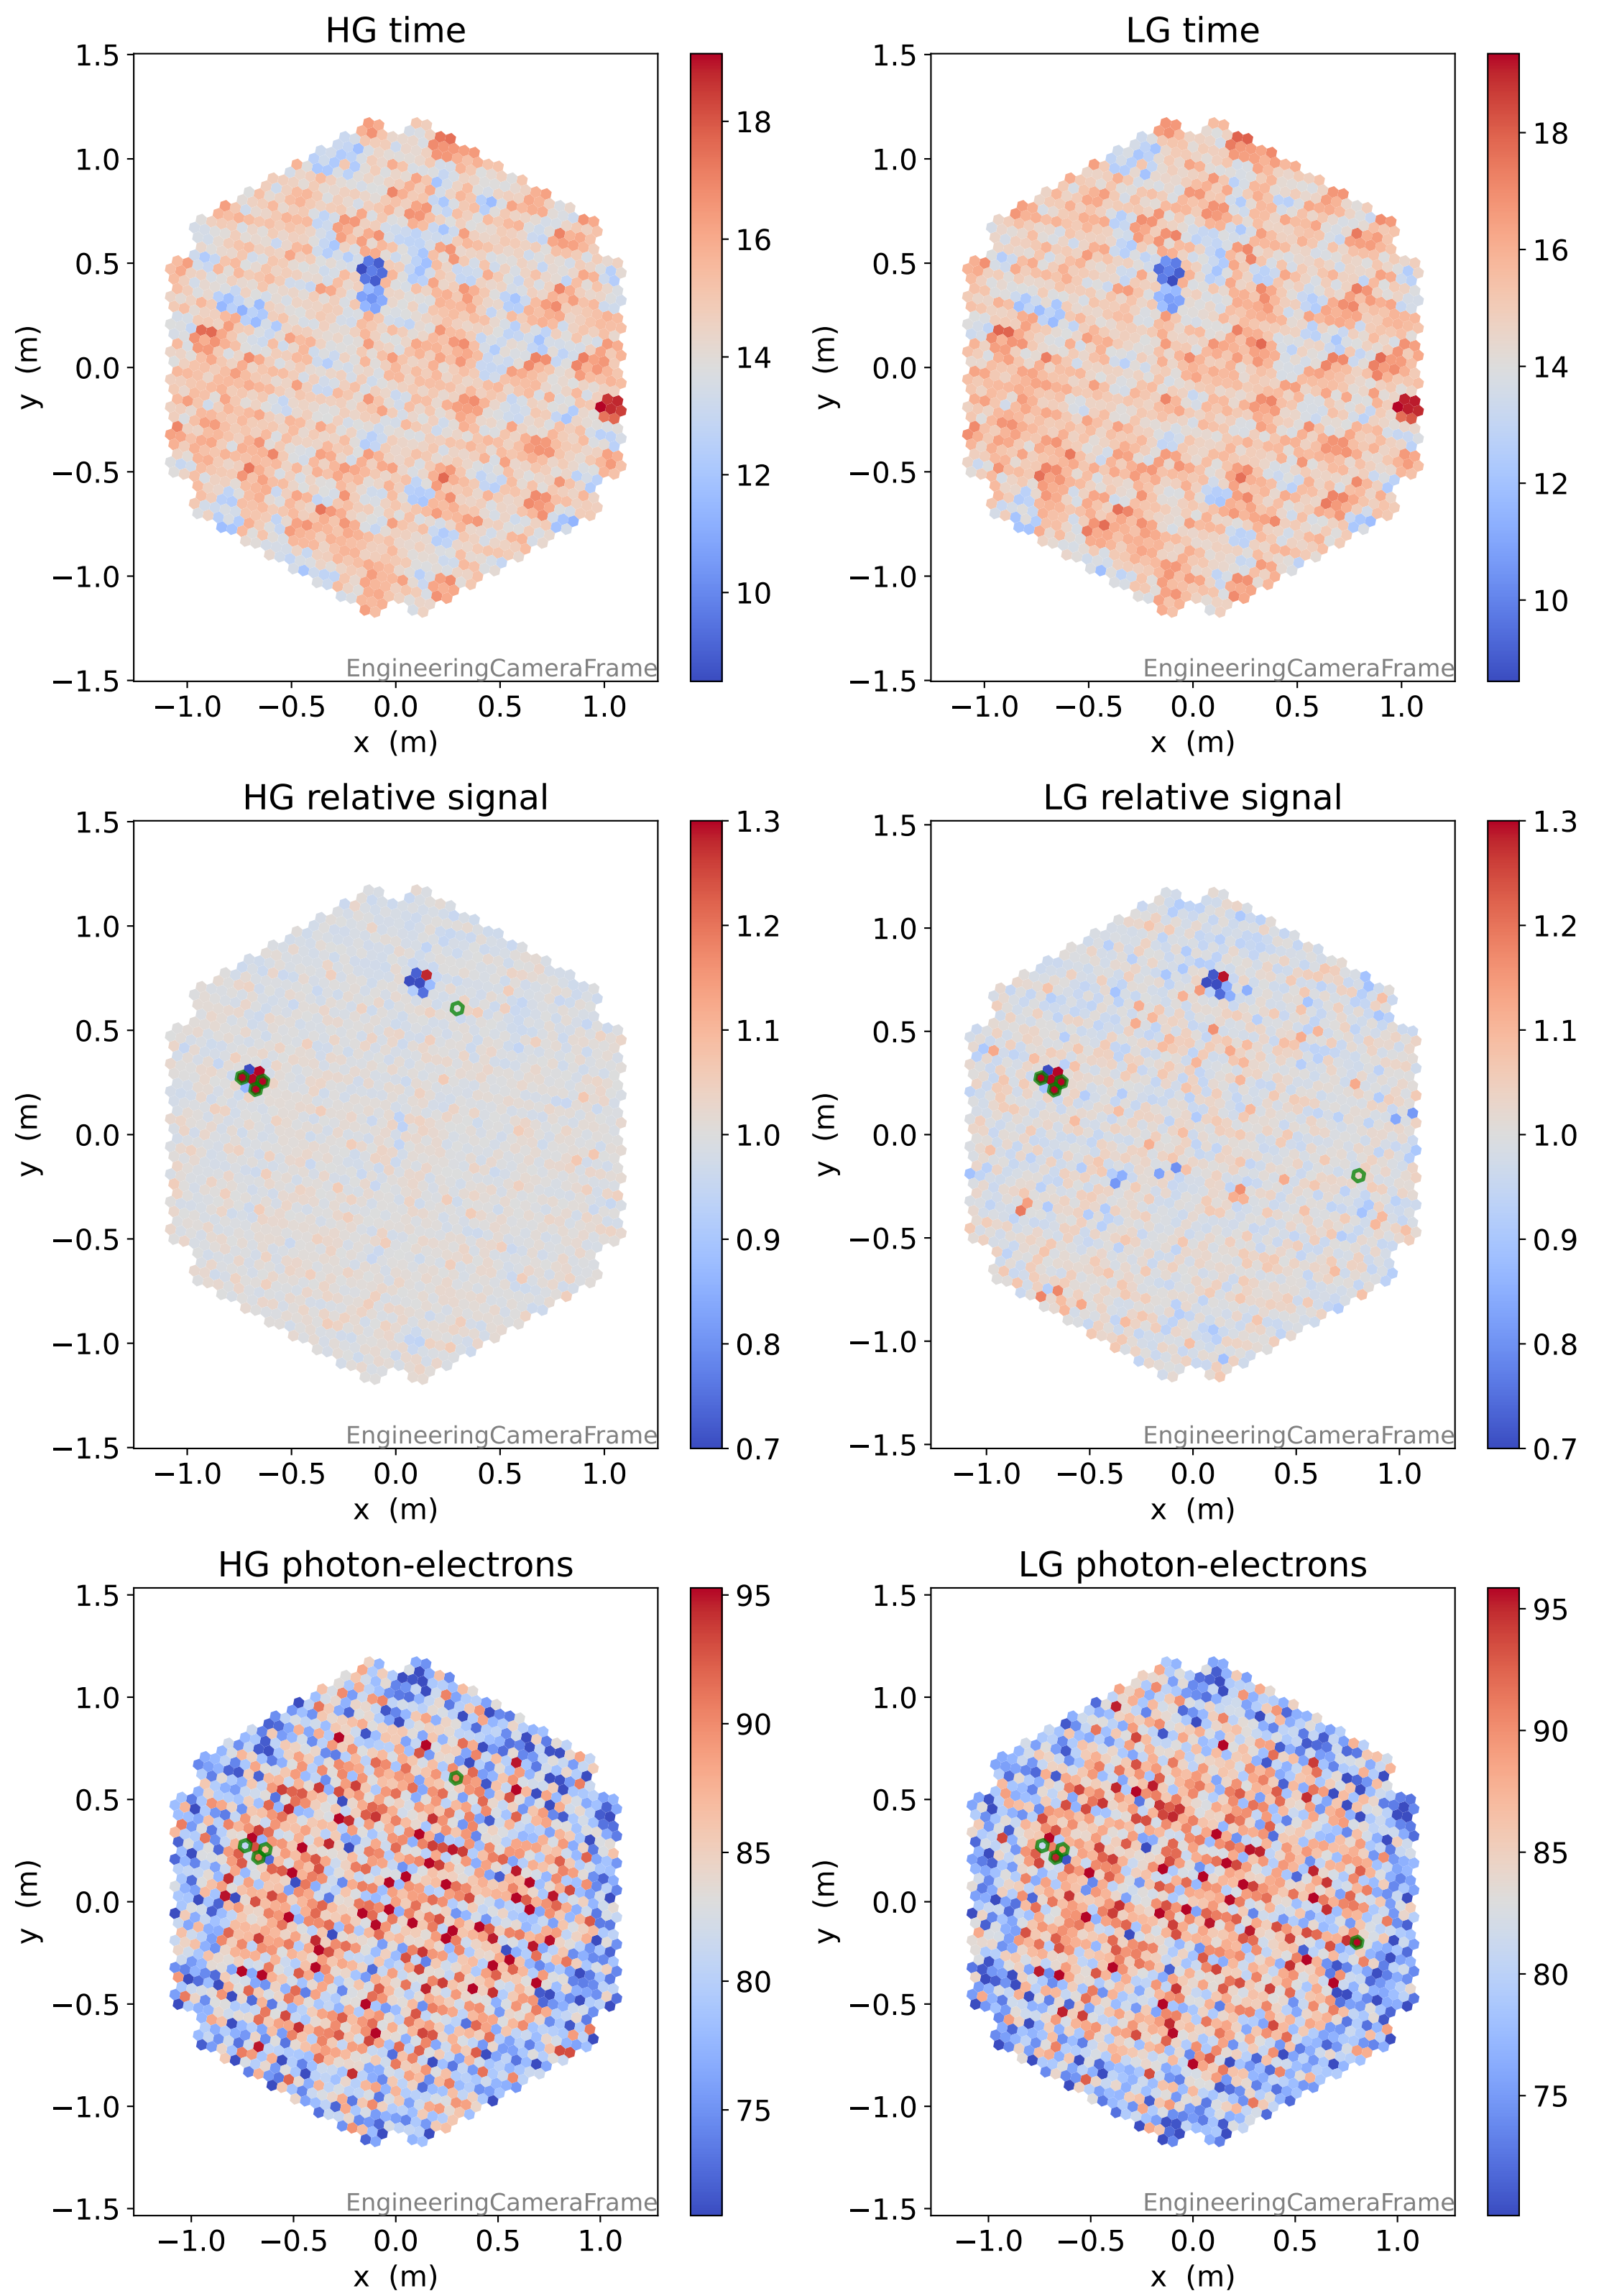

Run 8369

Run 8369

Run 8369 channel: HG

FF sample of 10000 events

pedestal sample of 10000 events

Run 8369 channel: LG

FF sample of 10000 events

pedestal sample of 10000 events