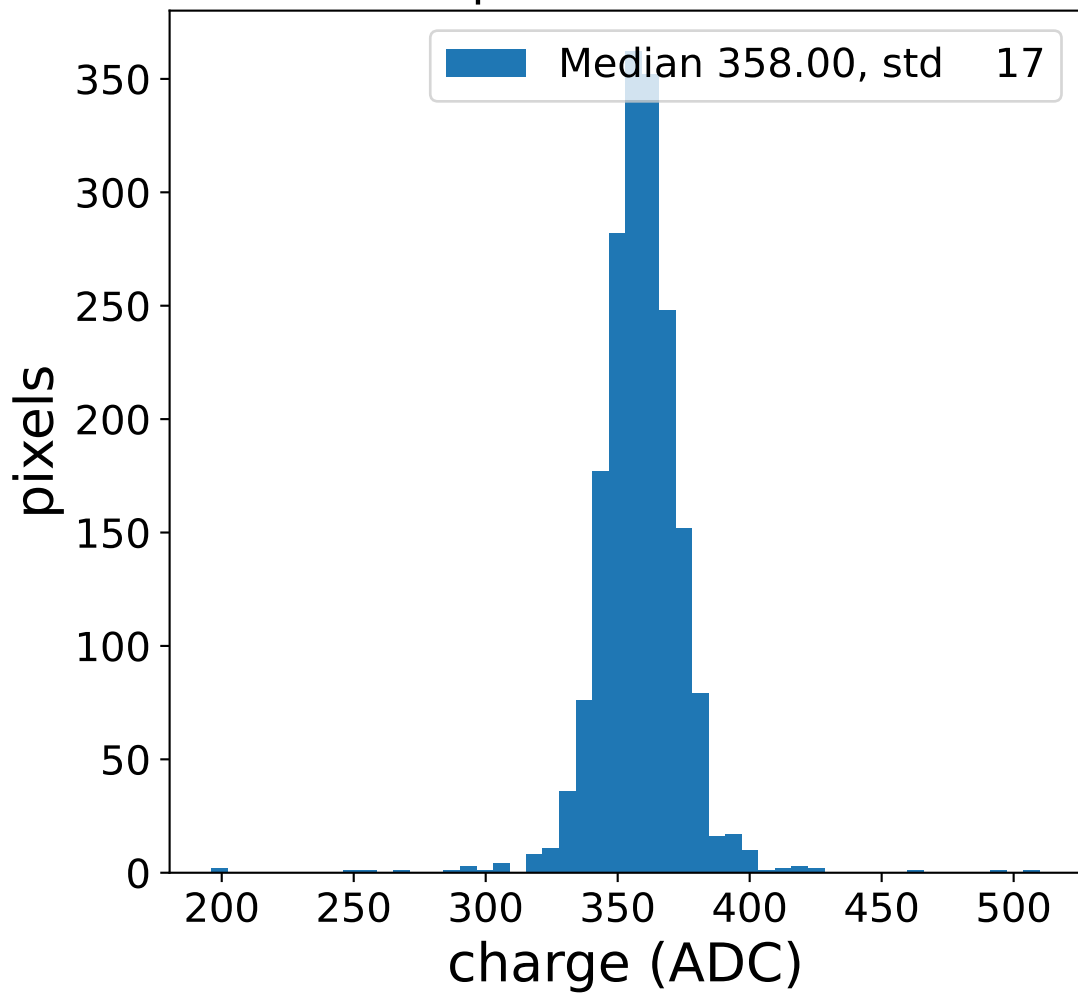

Run 8369

Run 8369

Run 8369 channel: HG

FF sample of 10000 events

pedestal sample of 10000 events

Run 8369 channel: LG

FF sample of 10000 events

pedestal sample of 10000 events