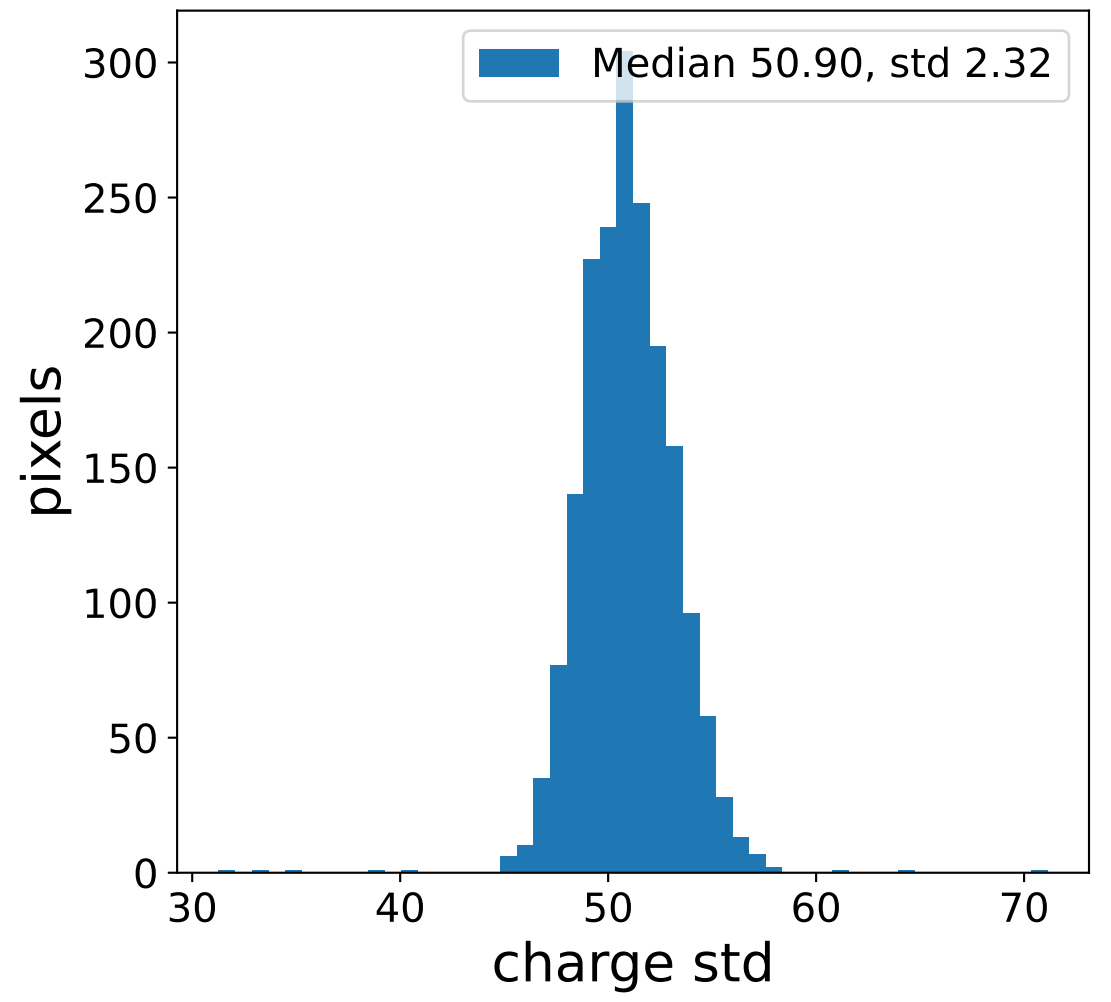

Run 8369

Run 8369

Run 8369 channel: HG

FF sample of 10000 events

pedestal sample of 10000 events

Run 8369 channel: LG

FF sample of 10000 events

pedestal sample of 10000 events