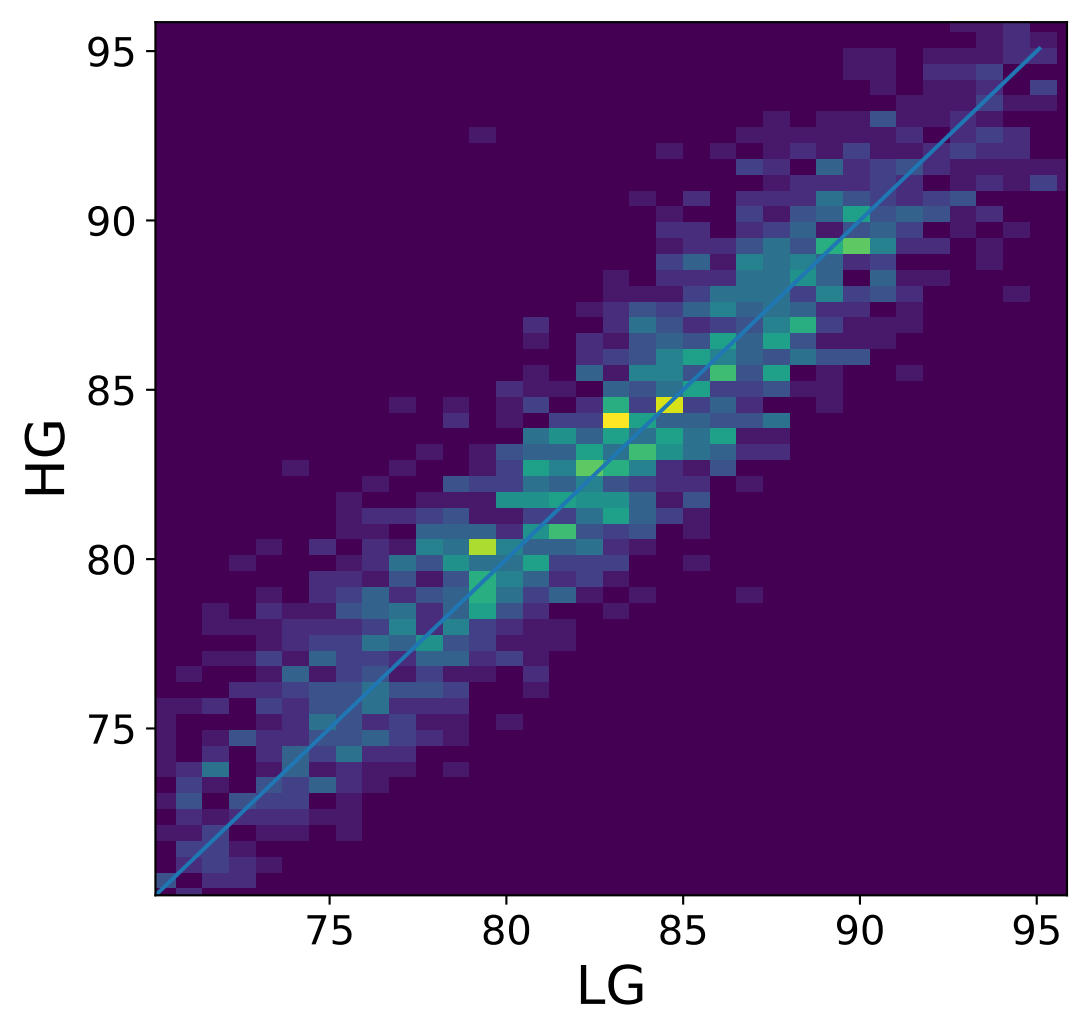

Run 8369

Run 8369

Run 8369 channel: HG

FF sample of 10000 events

pedestal sample of 10000 events

Run 8369 channel: LG

FF sample of 10000 events

pedestal sample of 10000 events