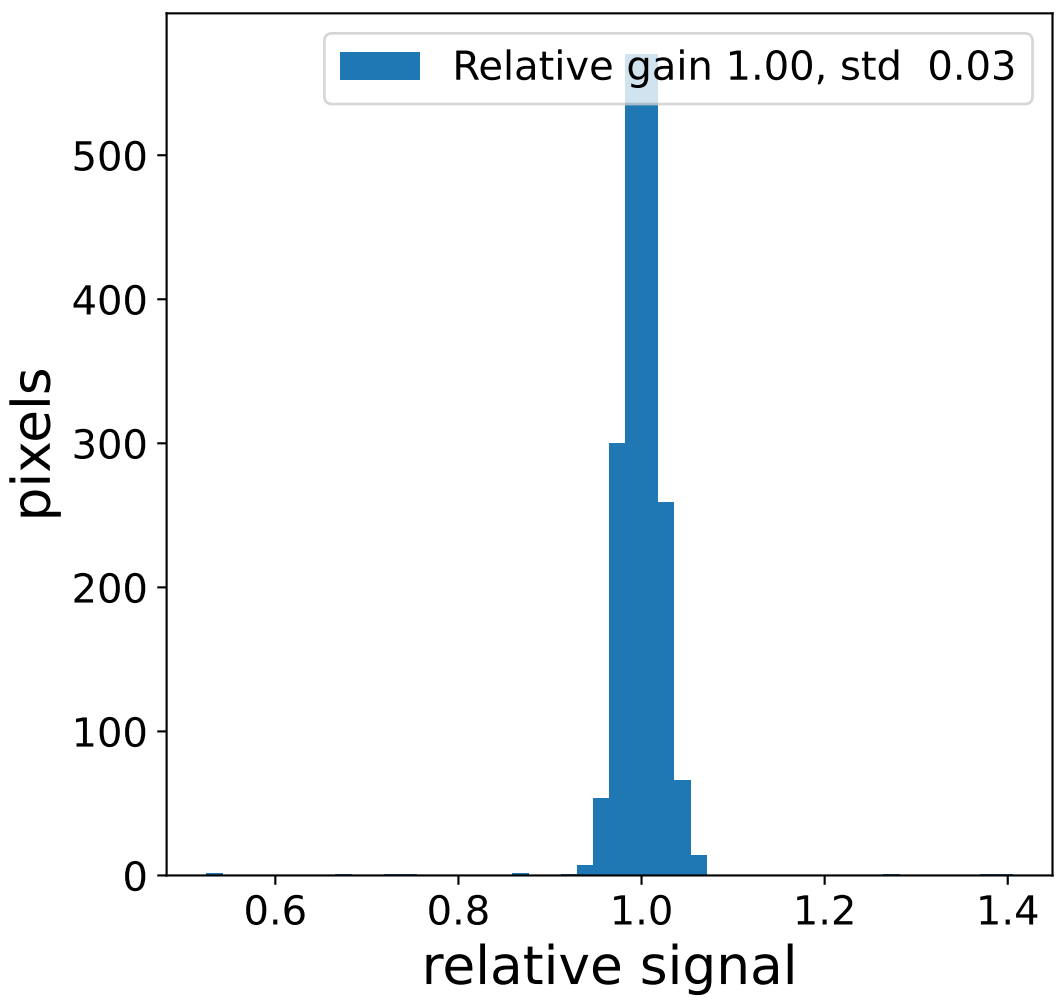

Run 8369

Run 8369

Run 8369 channel: HG

FF sample of 10000 events

pedestal sample of 10000 events

Run 8369 channel: LG

FF sample of 10000 events

pedestal sample of 10000 events