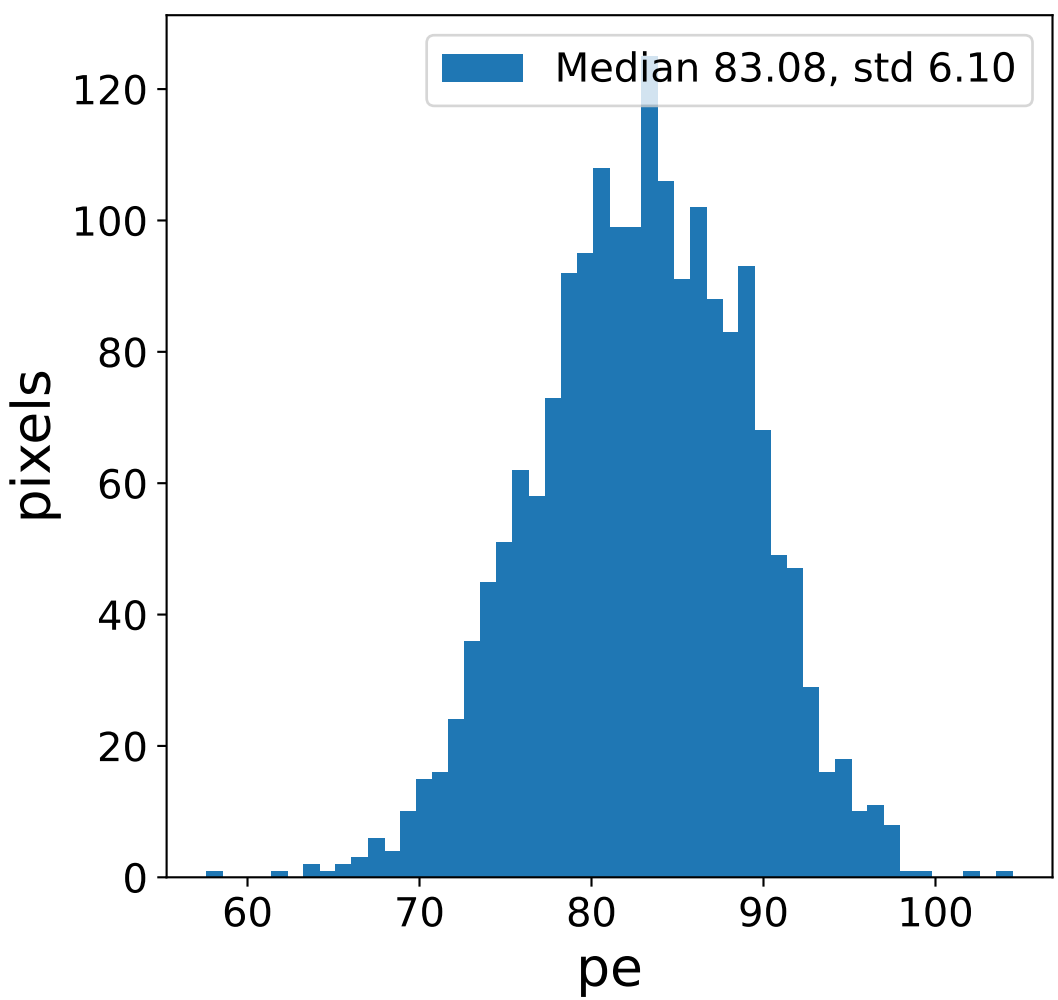

Run 8369

Run 8369

Run 8369 channel: HG

FF sample of 10000 events

pedestal sample of 10000 events

Run 8369 channel: LG

FF sample of 10000 events

pedestal sample of 10000 events