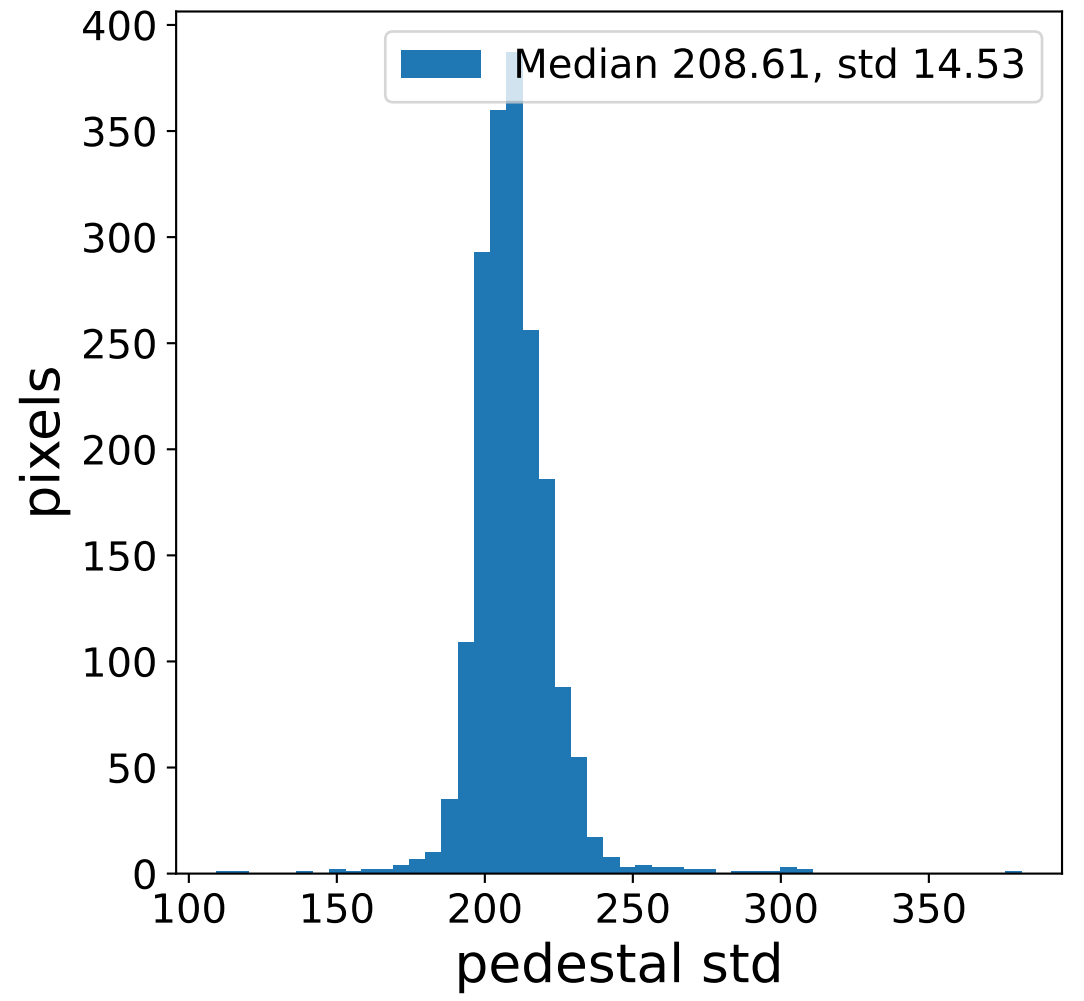

Run 8369

Run 8369

Run 8369 channel: HG

FF sample of 10000 events

pedestal sample of 10000 events

Run 8369 channel: LG

FF sample of 10000 events

pedestal sample of 10000 events