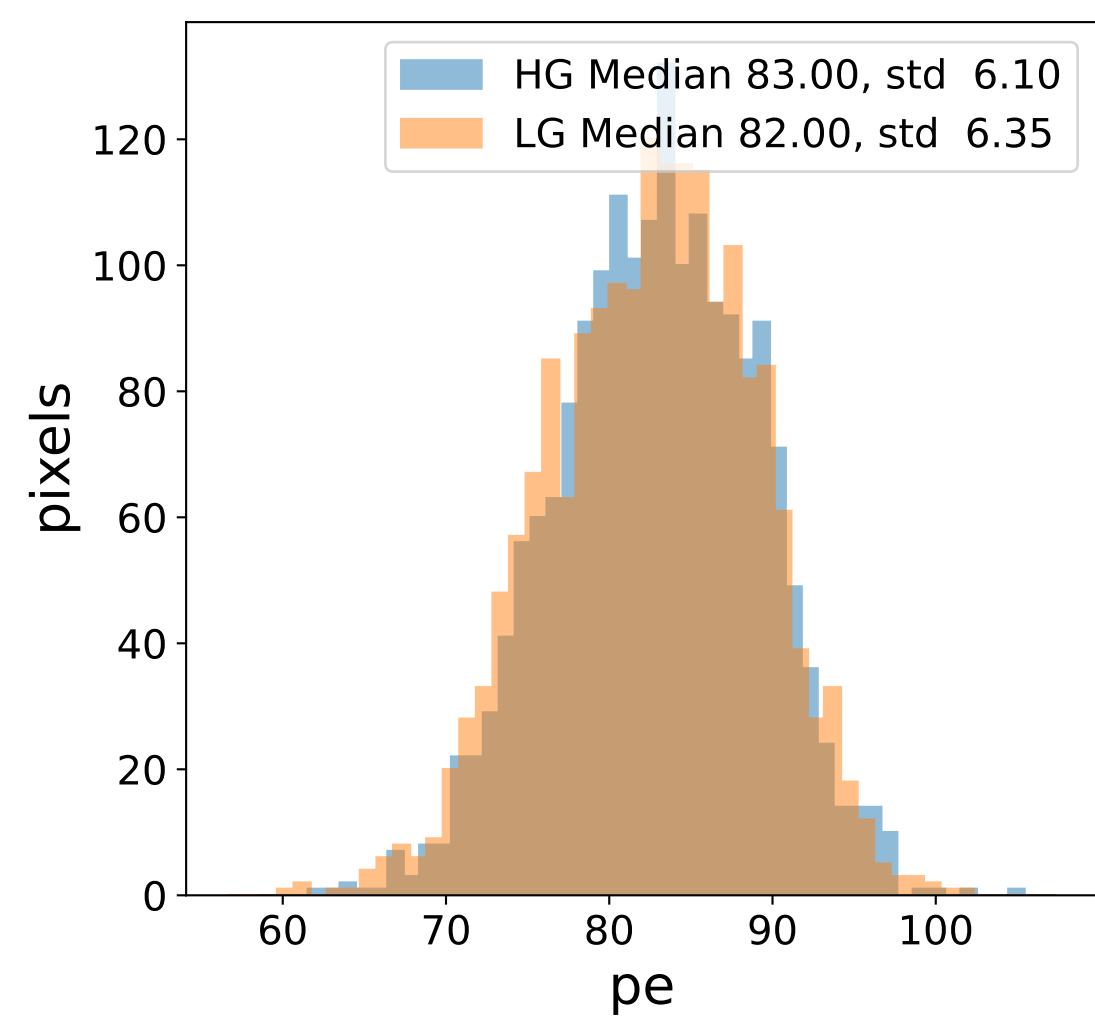

Run 8369

Run 8369

Run 8369 channel: HG

FF sample of 10000 events

pedestal sample of 10000 events

Run 8369 channel: LG

FF sample of 10000 events

pedestal sample of 10000 events