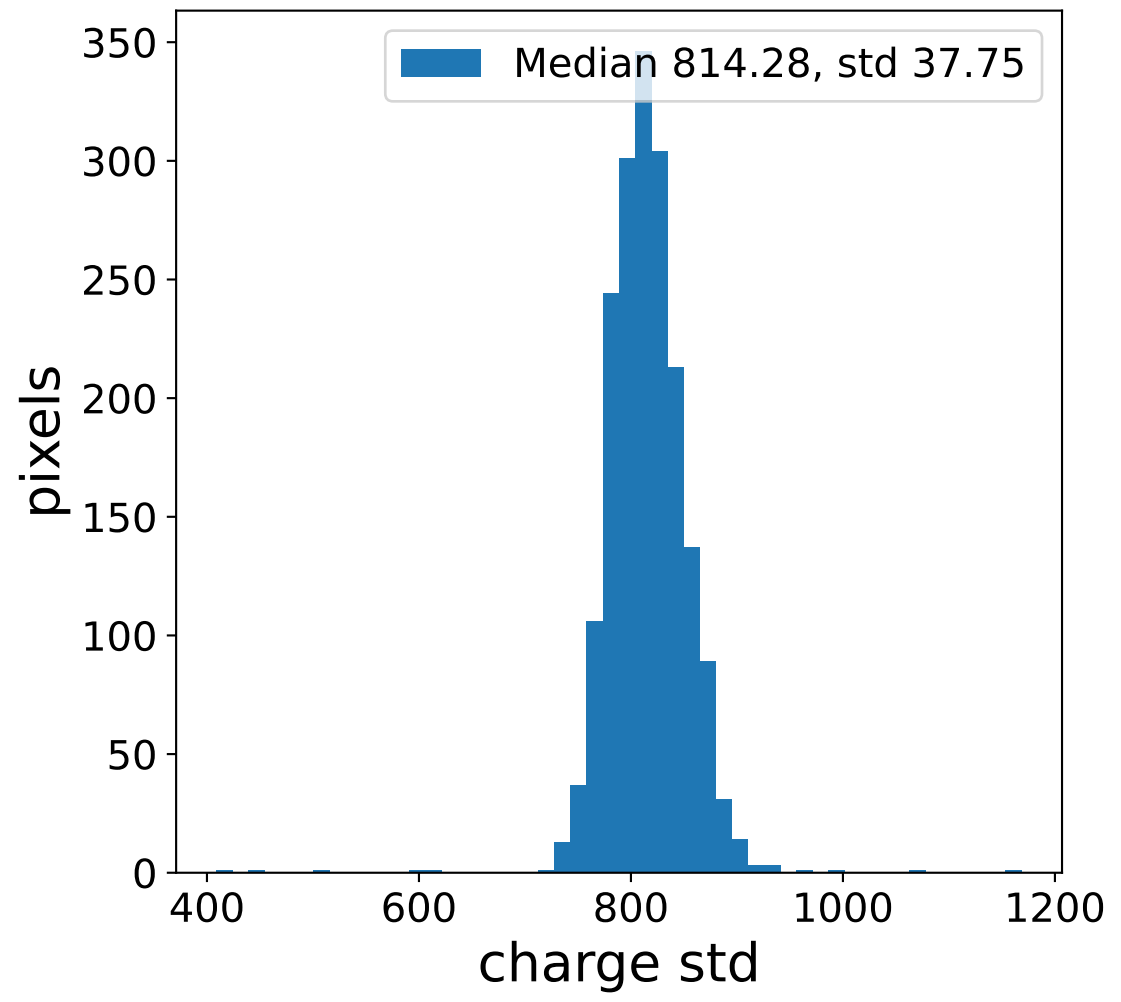

Run 8369

Run 8369

Run 8369 channel: HG

FF sample of 10000 events

pedestal sample of 10000 events

Run 8369 channel: LG

FF sample of 10000 events

pedestal sample of 10000 events