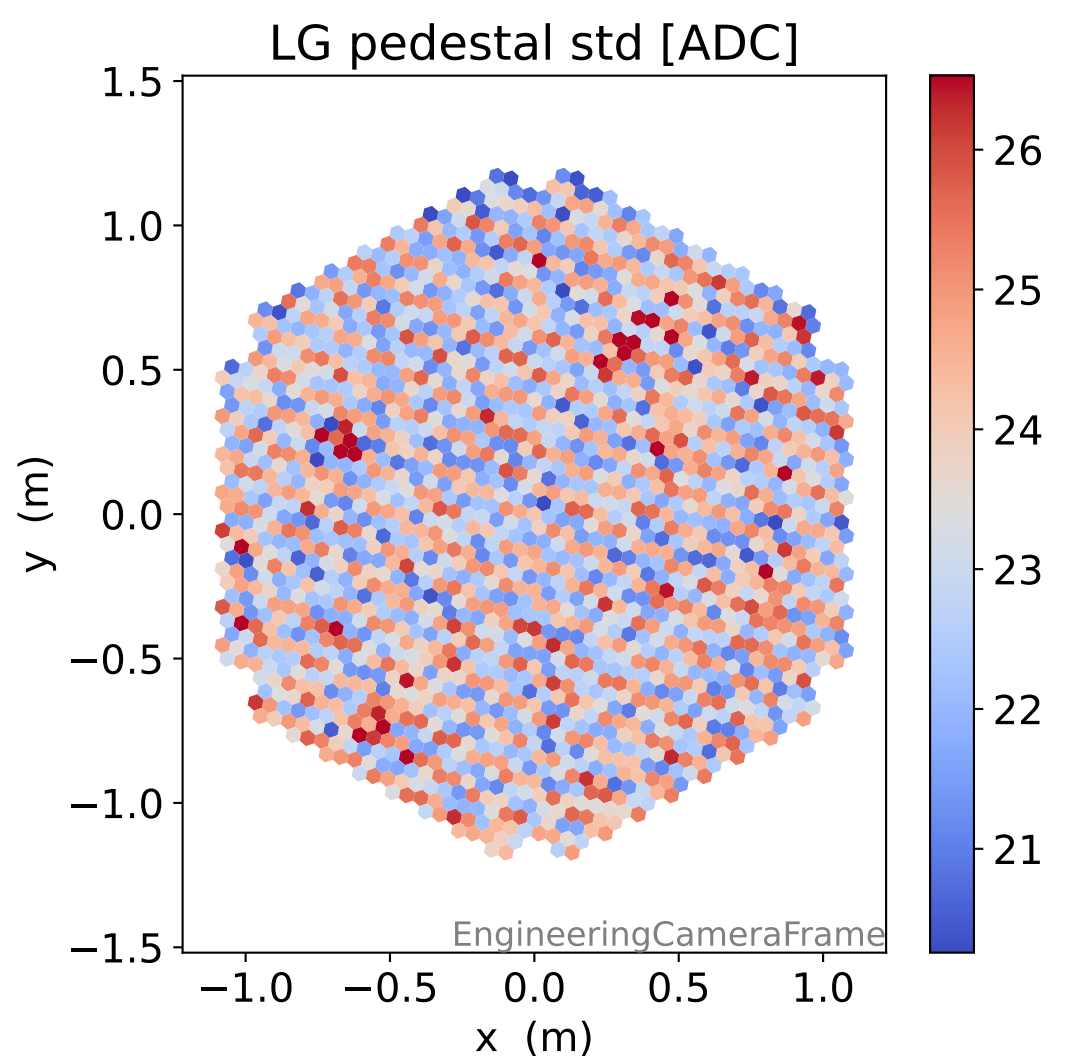

Run 8385

Run 8385

Run 8385 channel: HG

FF sample of 10000 events

pedestal sample of 10000 events

Run 8385 channel: LG

FF sample of 10000 events

pedestal sample of 10000 events