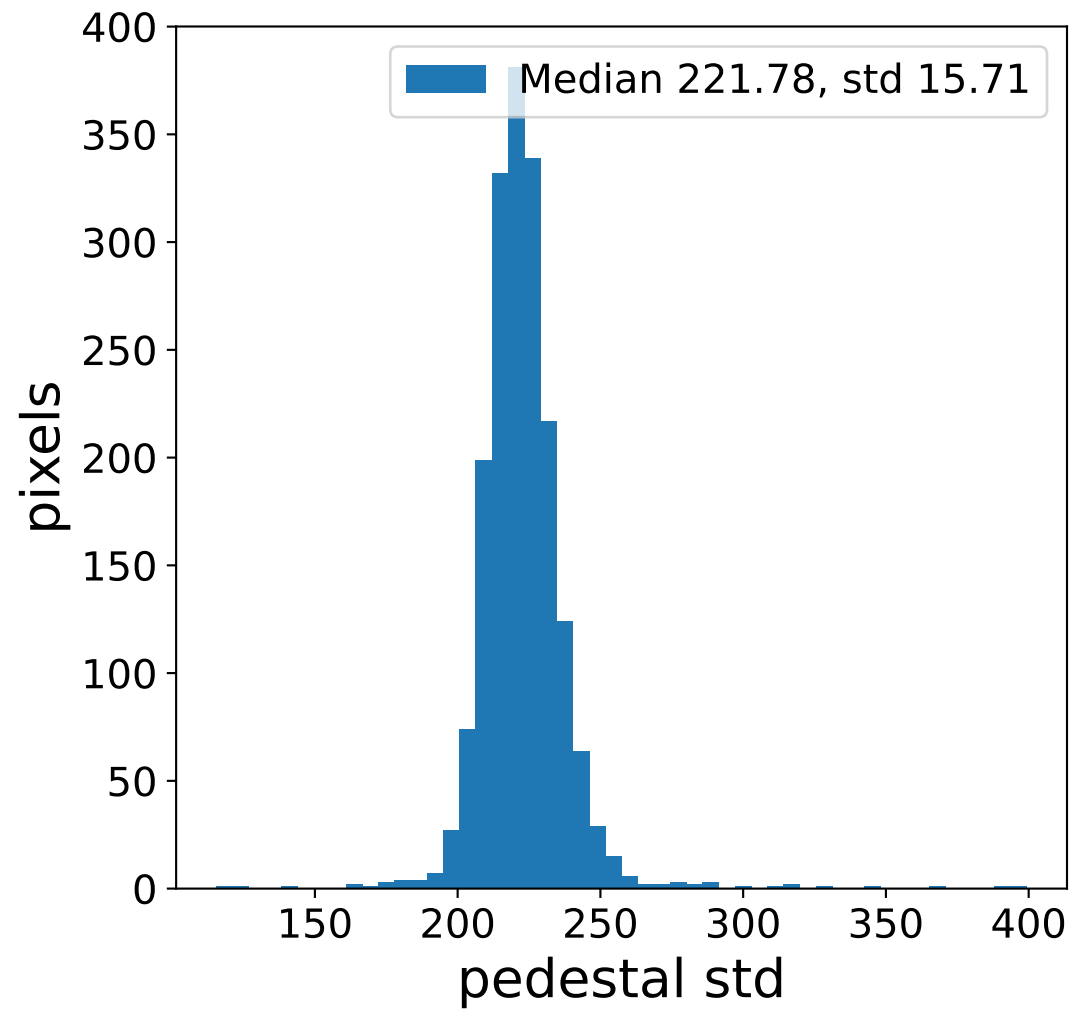

Run 8385

Run 8385

Run 8385 channel: HG

FF sample of 10000 events

pedestal sample of 10000 events

Run 8385 channel: LG

FF sample of 10000 events

pedestal sample of 10000 events