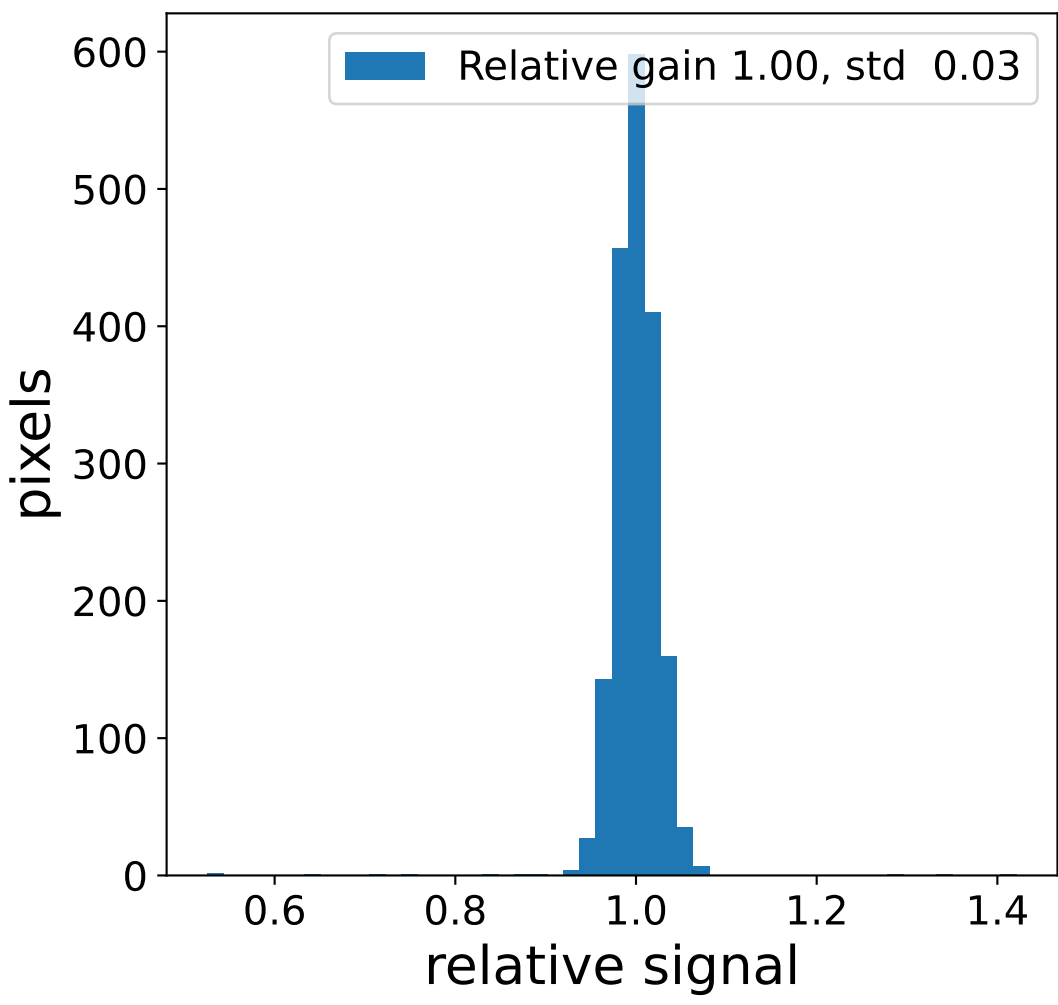

Run 8385

Run 8385

Run 8385 channel: HG

FF sample of 10000 events

pedestal sample of 10000 events

Run 8385 channel: LG

FF sample of 10000 events

pedestal sample of 10000 events