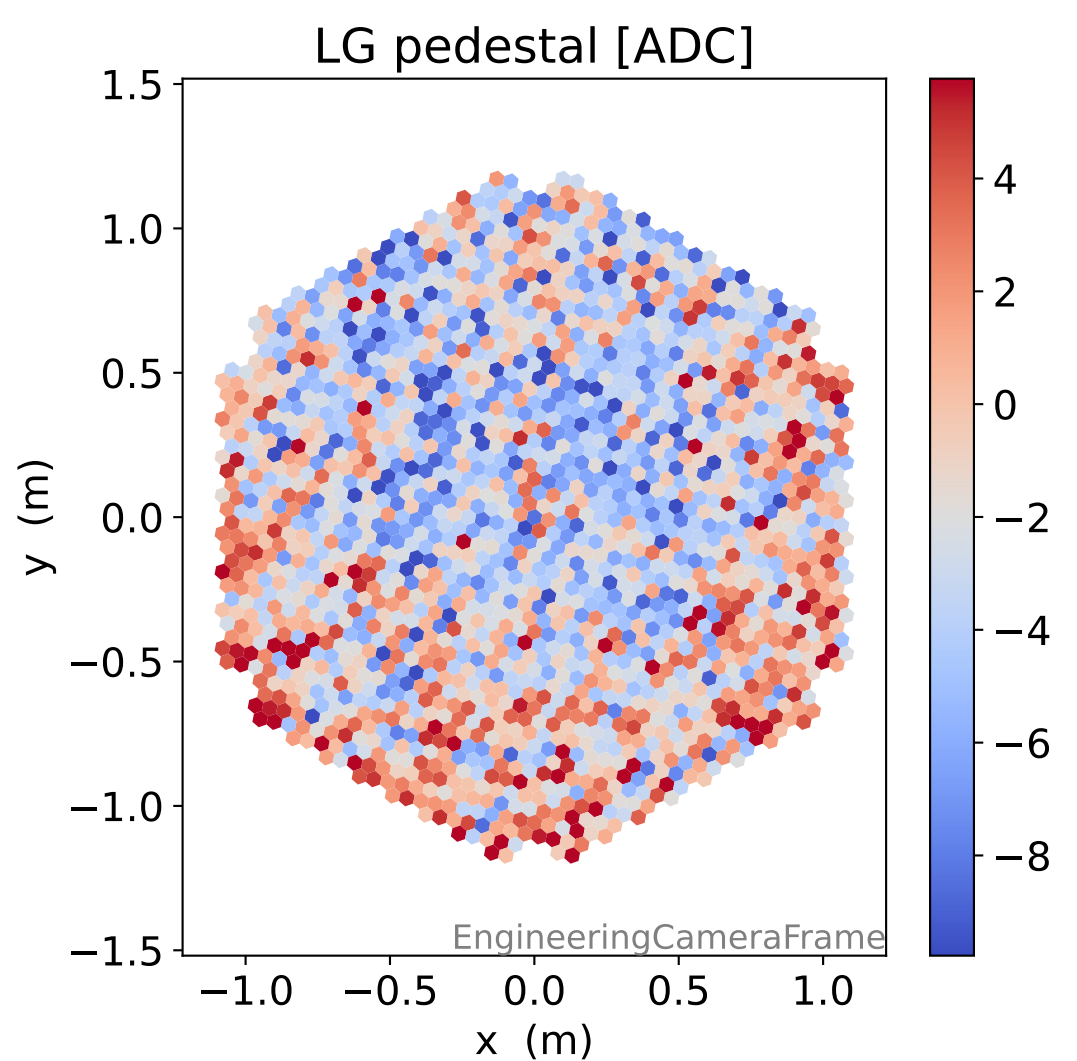

Run 8385

Run 8385

Run 8385 channel: HG

FF sample of 10000 events

pedestal sample of 10000 events

Run 8385 channel: LG

FF sample of 10000 events

pedestal sample of 10000 events