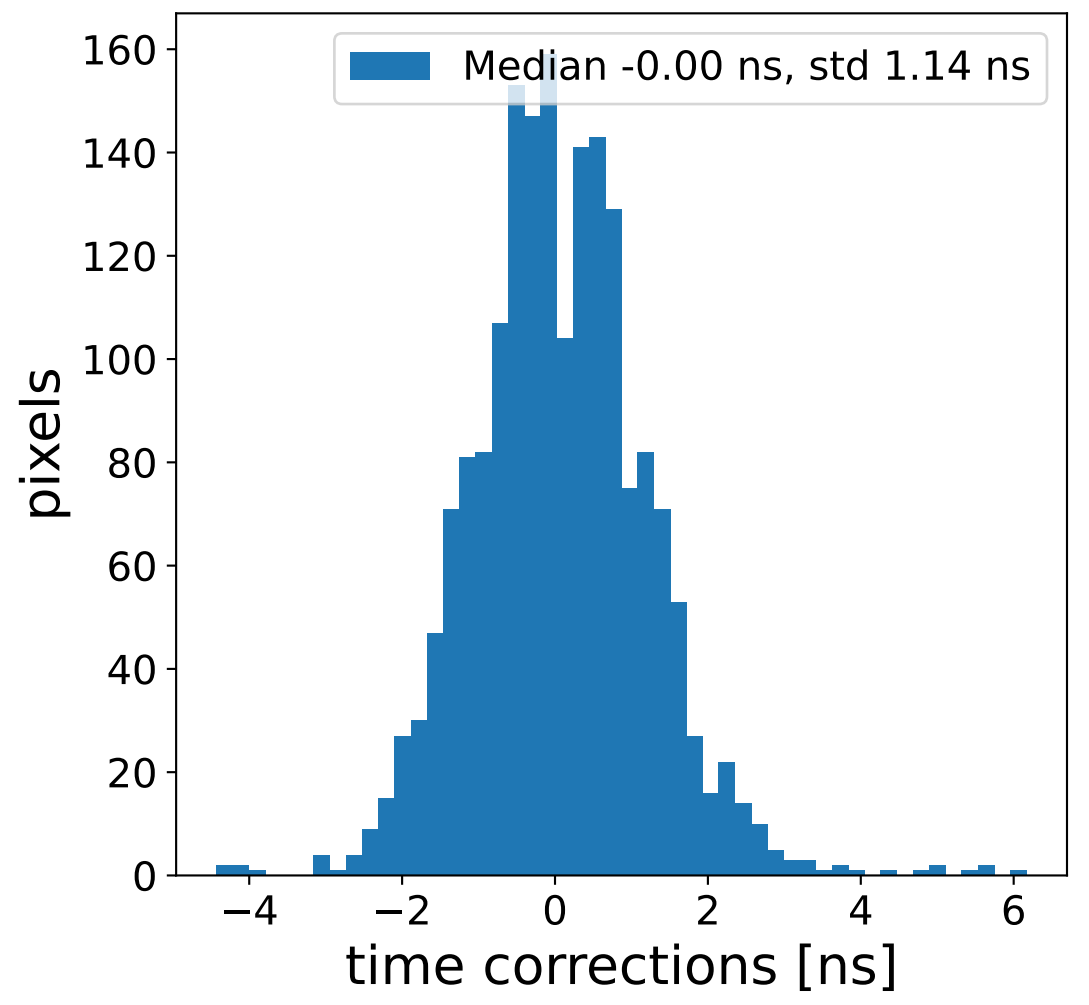

Run 8385

Run 8385

Run 8385 channel: HG

FF sample of 10000 events

pedestal sample of 10000 events

Run 8385 channel: LG

FF sample of 10000 events

pedestal sample of 10000 events