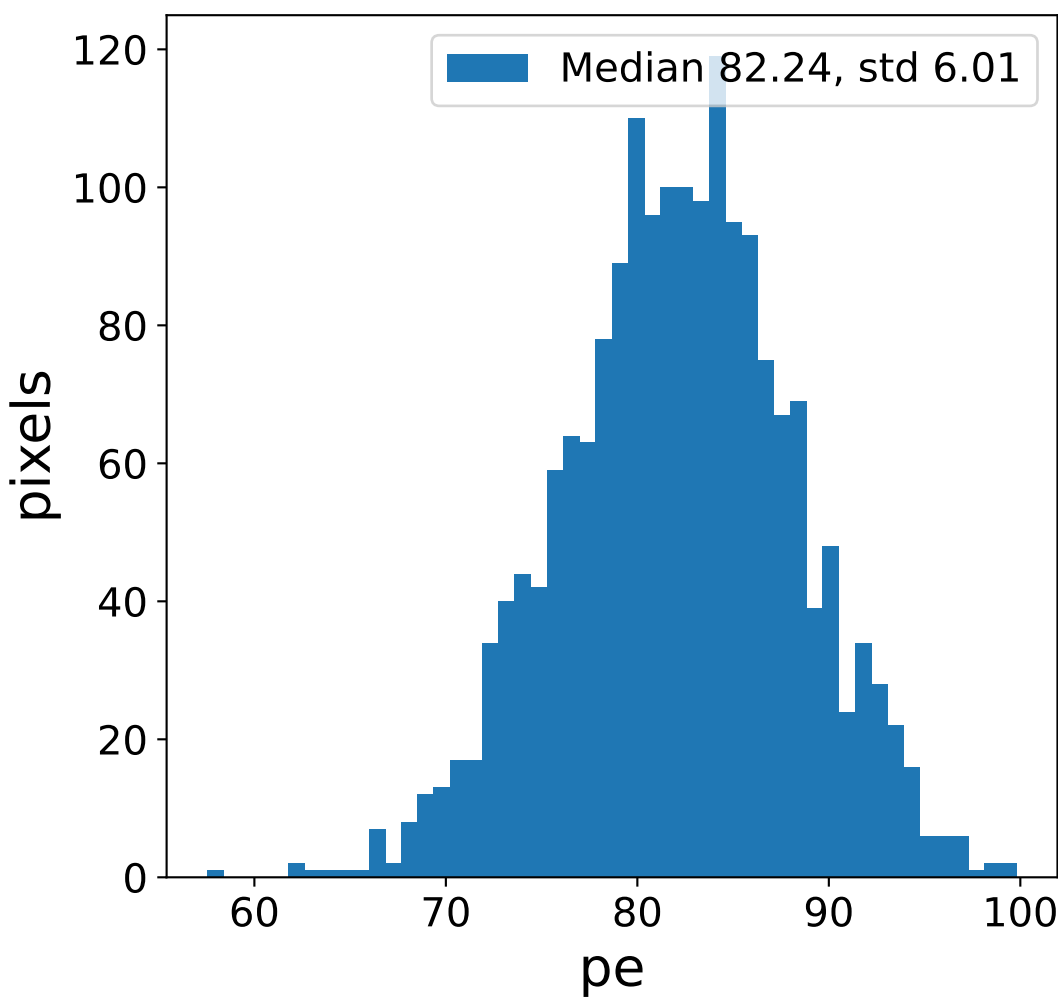

Run 8385

Run 8385

Run 8385 channel: HG

FF sample of 10000 events

pedestal sample of 10000 events

Run 8385 channel: LG

FF sample of 10000 events

pedestal sample of 10000 events