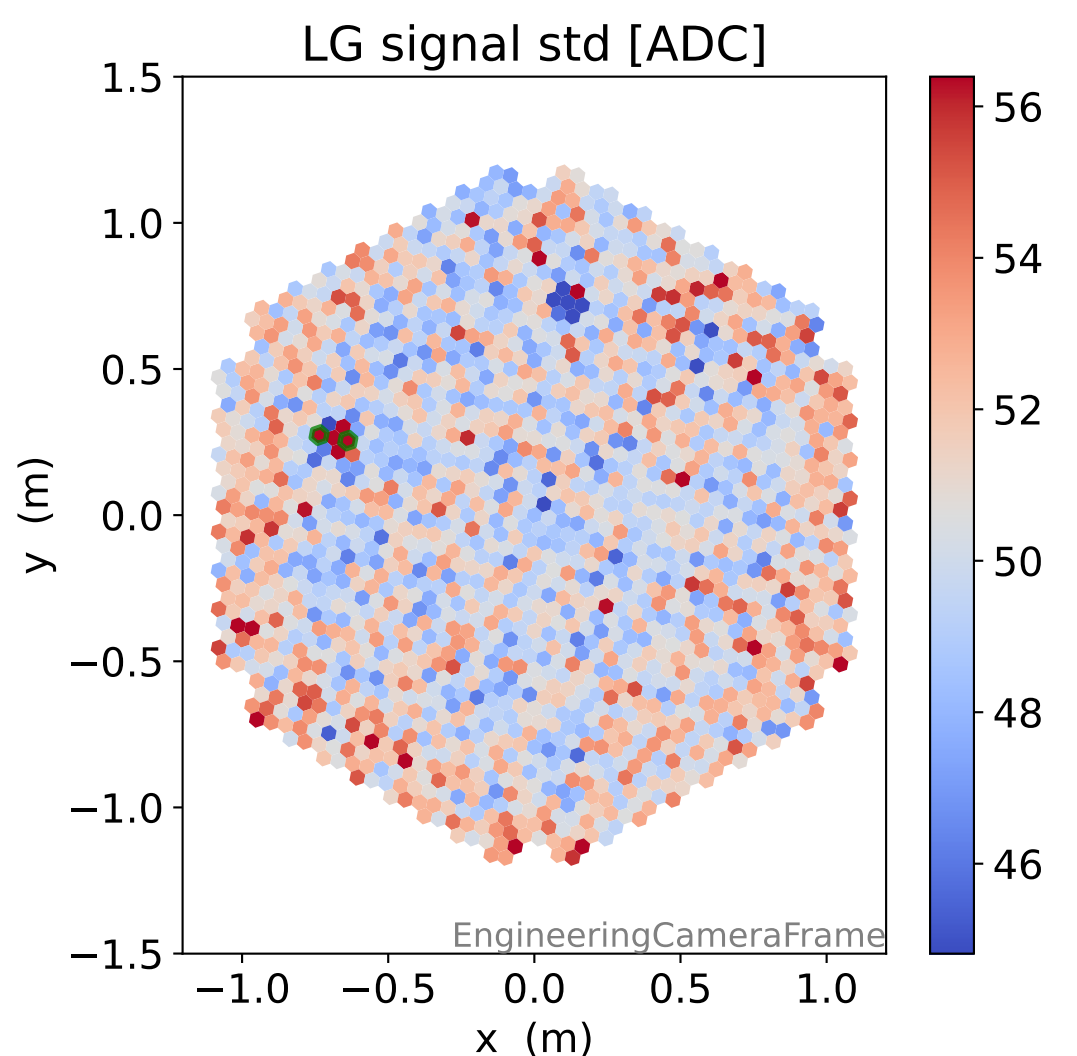

Run 8385

Run 8385

Run 8385 channel: HG

FF sample of 10000 events

pedestal sample of 10000 events

Run 8385 channel: LG

FF sample of 10000 events

pedestal sample of 10000 events