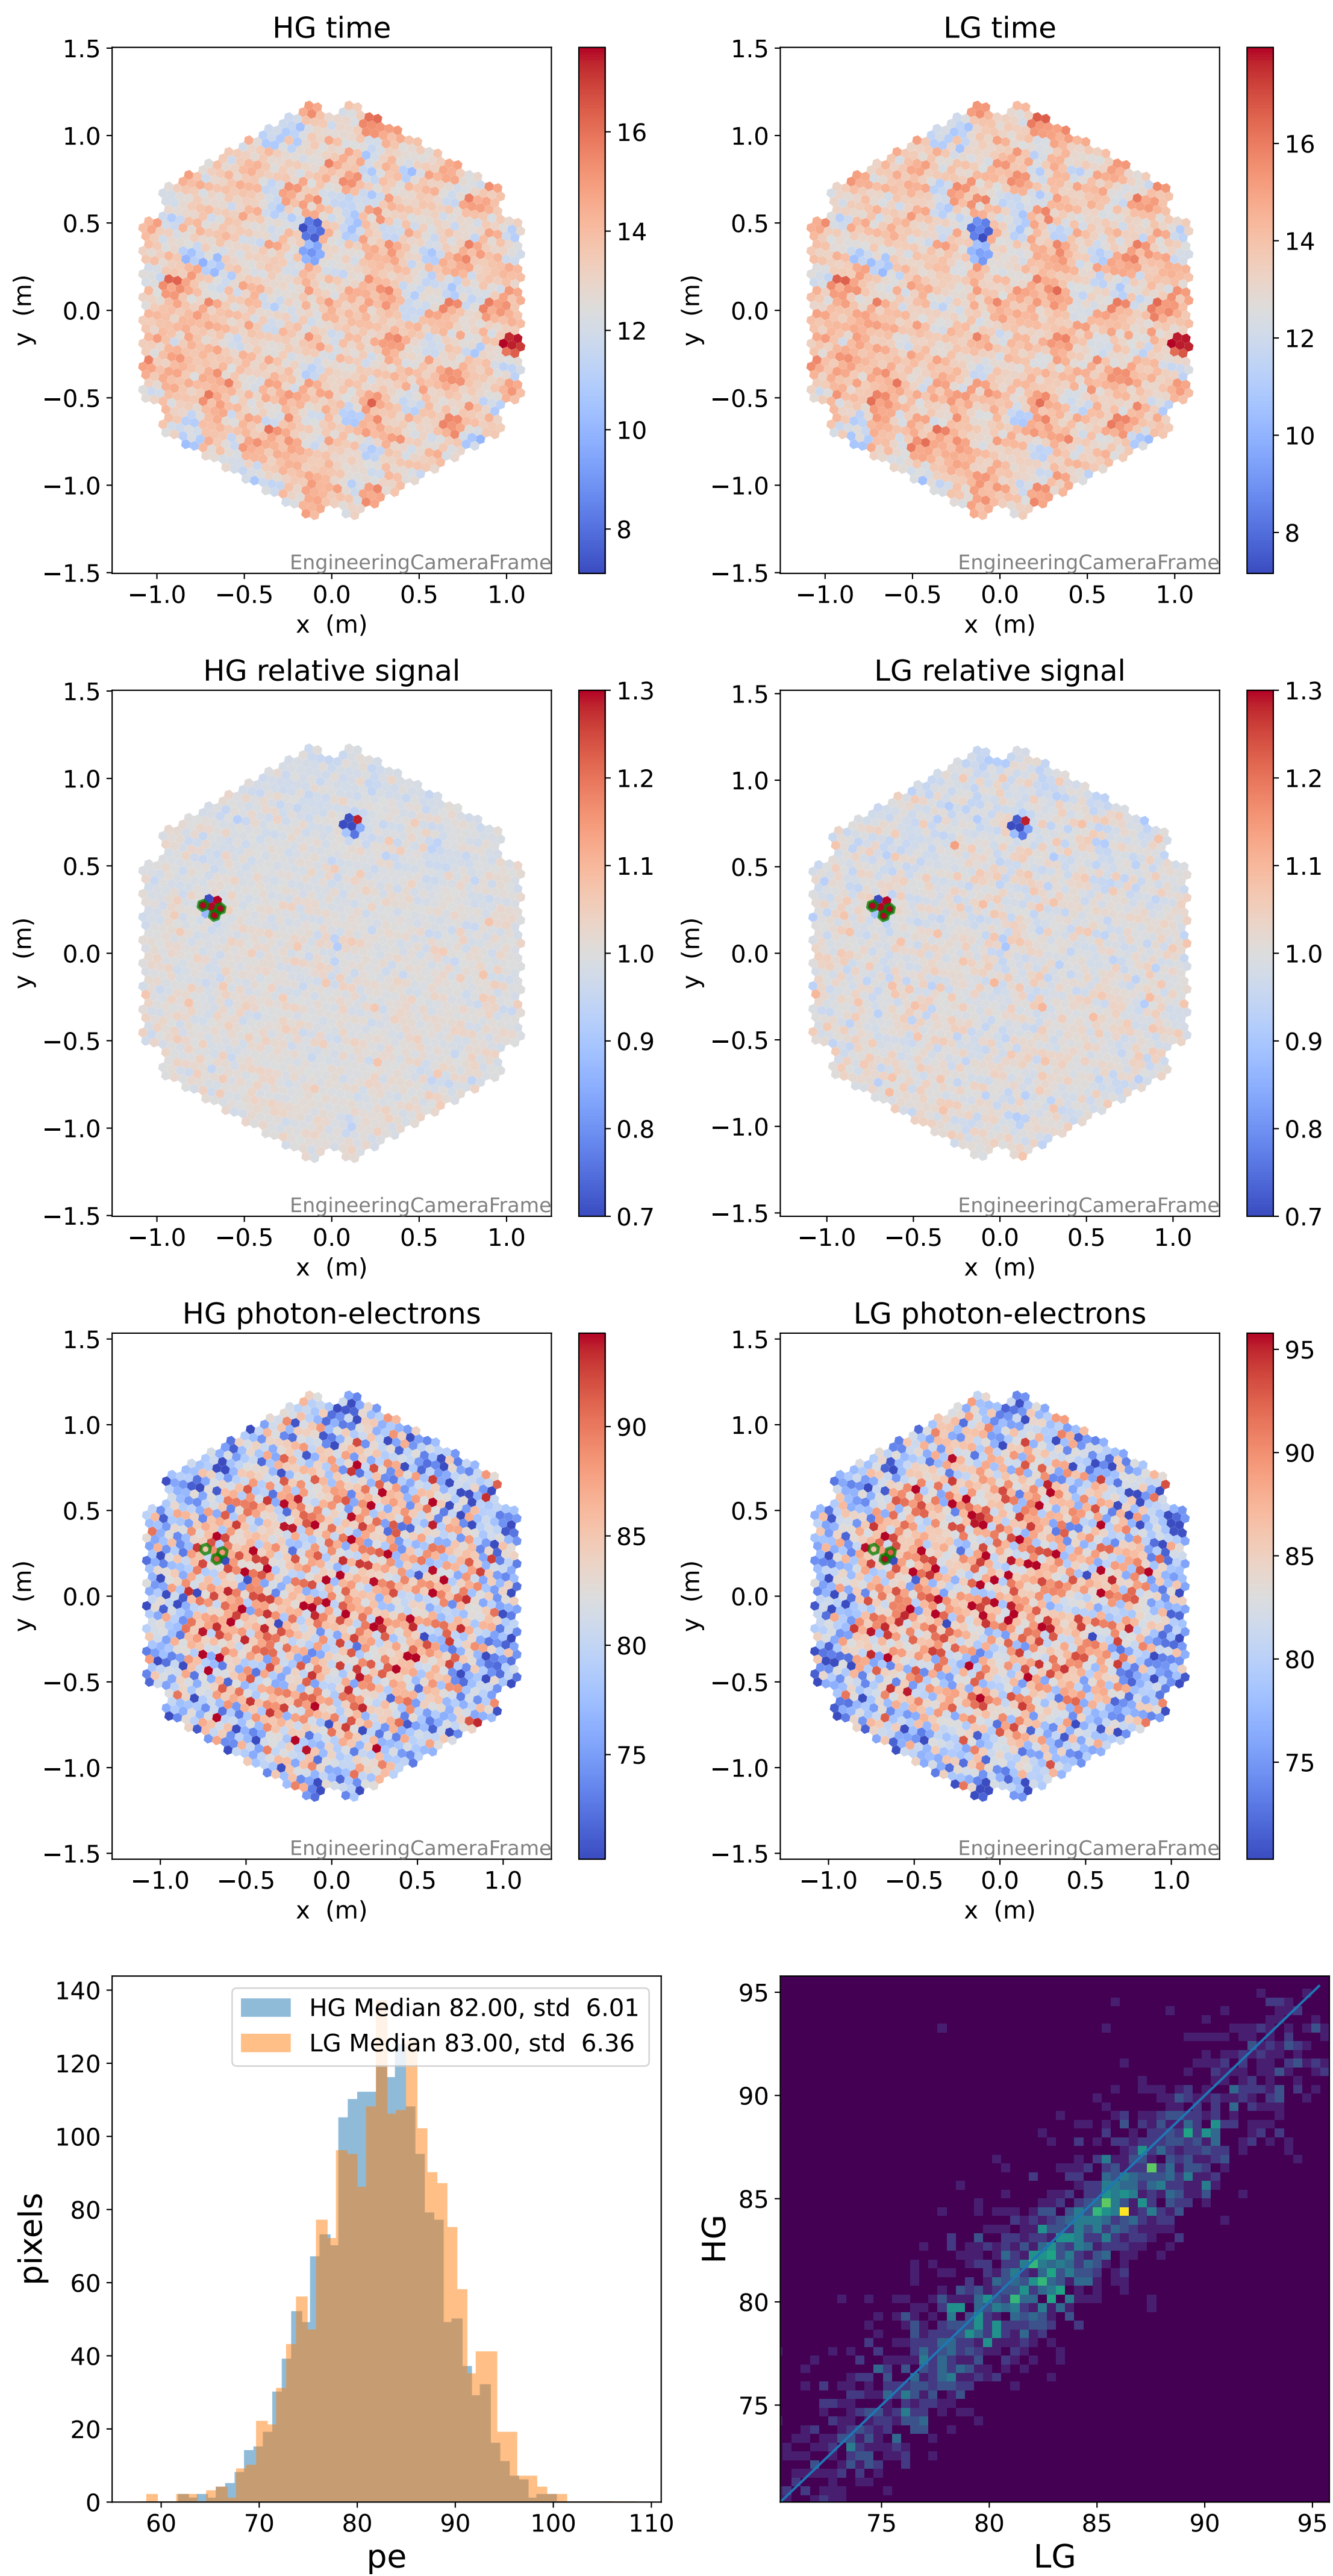

Run 8385

Run 8385

Run 8385 channel: HG

FF sample of 10000 events

pedestal sample of 10000 events

Run 8385 channel: LG

FF sample of 10000 events

pedestal sample of 10000 events