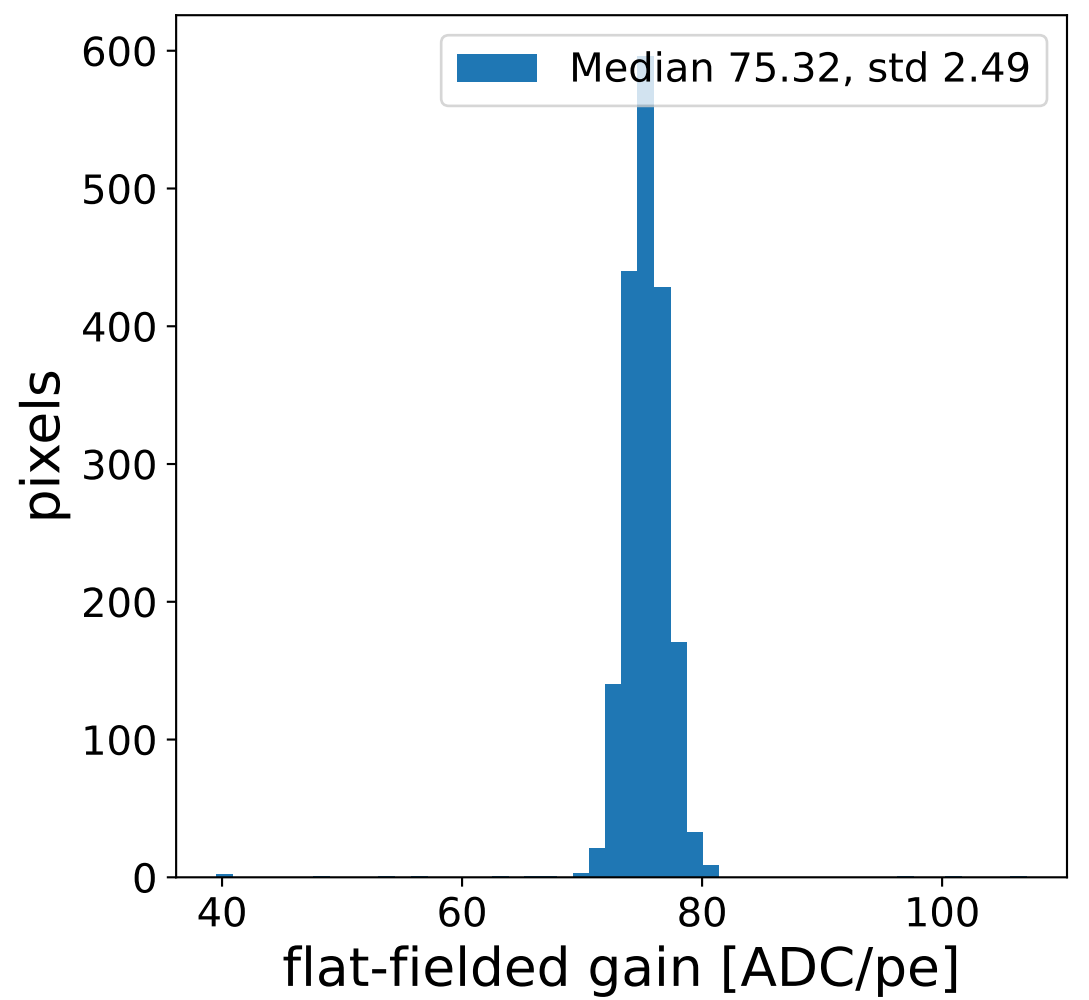

Run 8385

Run 8385

Run 8385 channel: HG

FF sample of 10000 events

pedestal sample of 10000 events

Run 8385 channel: LG

FF sample of 10000 events

pedestal sample of 10000 events