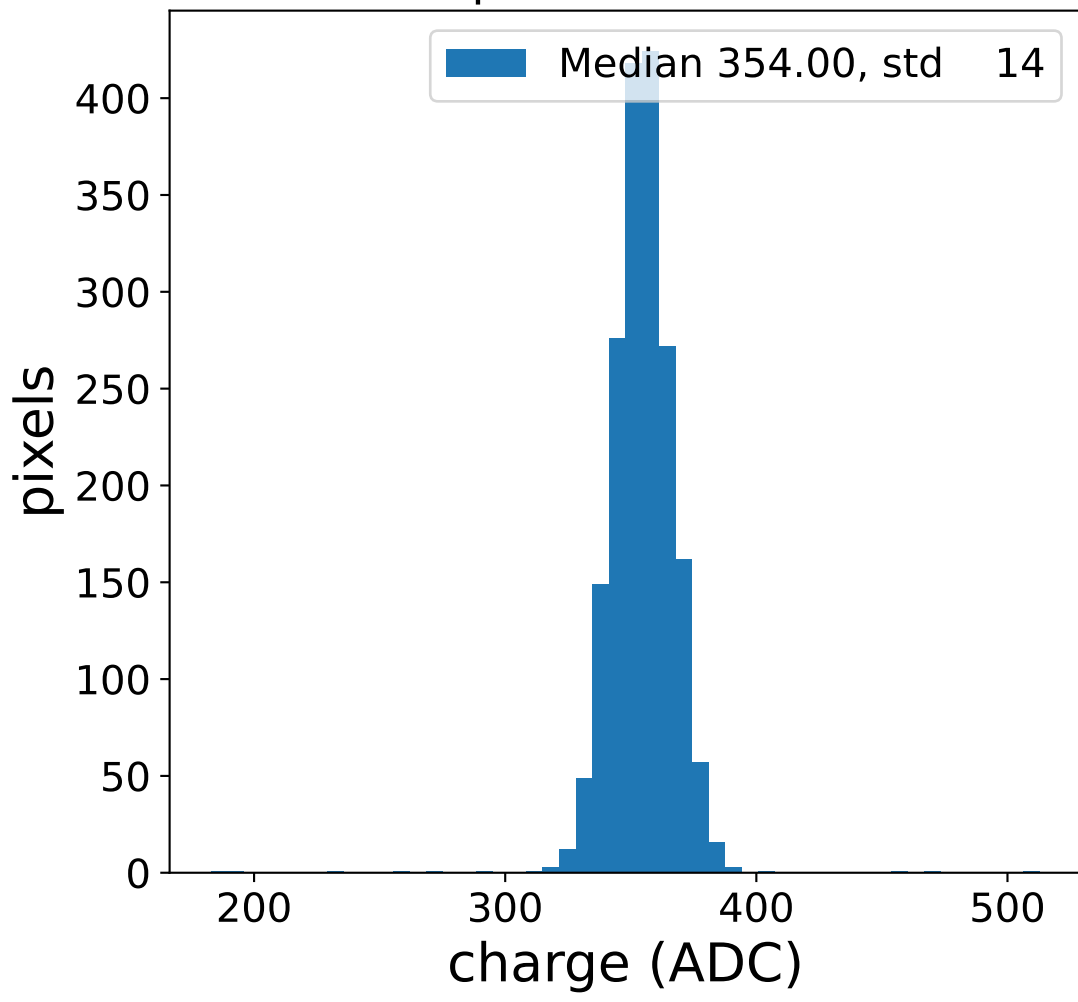

Run 8385

Run 8385

Run 8385 channel: HG

FF sample of 10000 events

pedestal sample of 10000 events

Run 8385 channel: LG

FF sample of 10000 events

pedestal sample of 10000 events