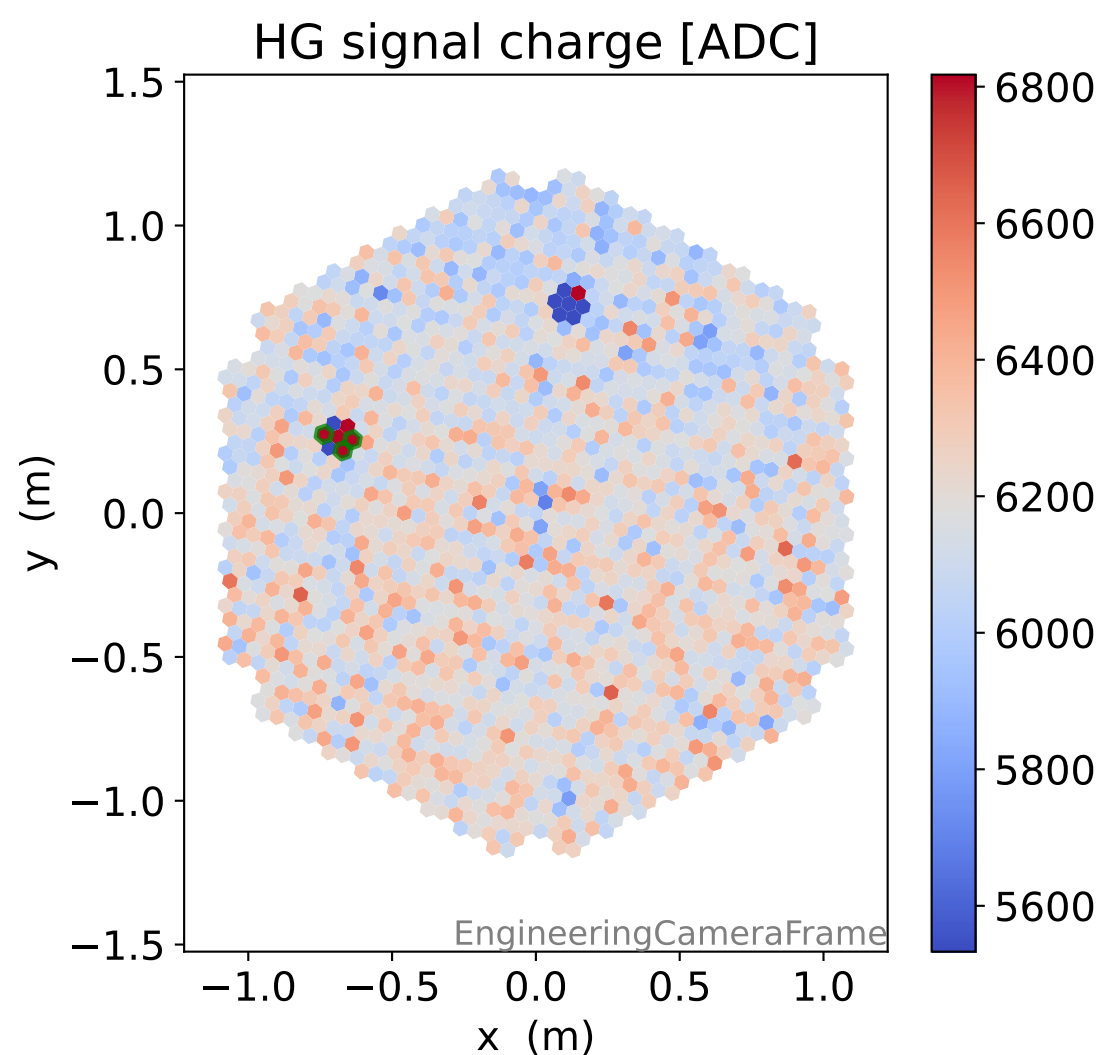

Run 8385

Run 8385

Run 8385 channel: HG

FF sample of 10000 events

pedestal sample of 10000 events

Run 8385 channel: LG

FF sample of 10000 events

pedestal sample of 10000 events