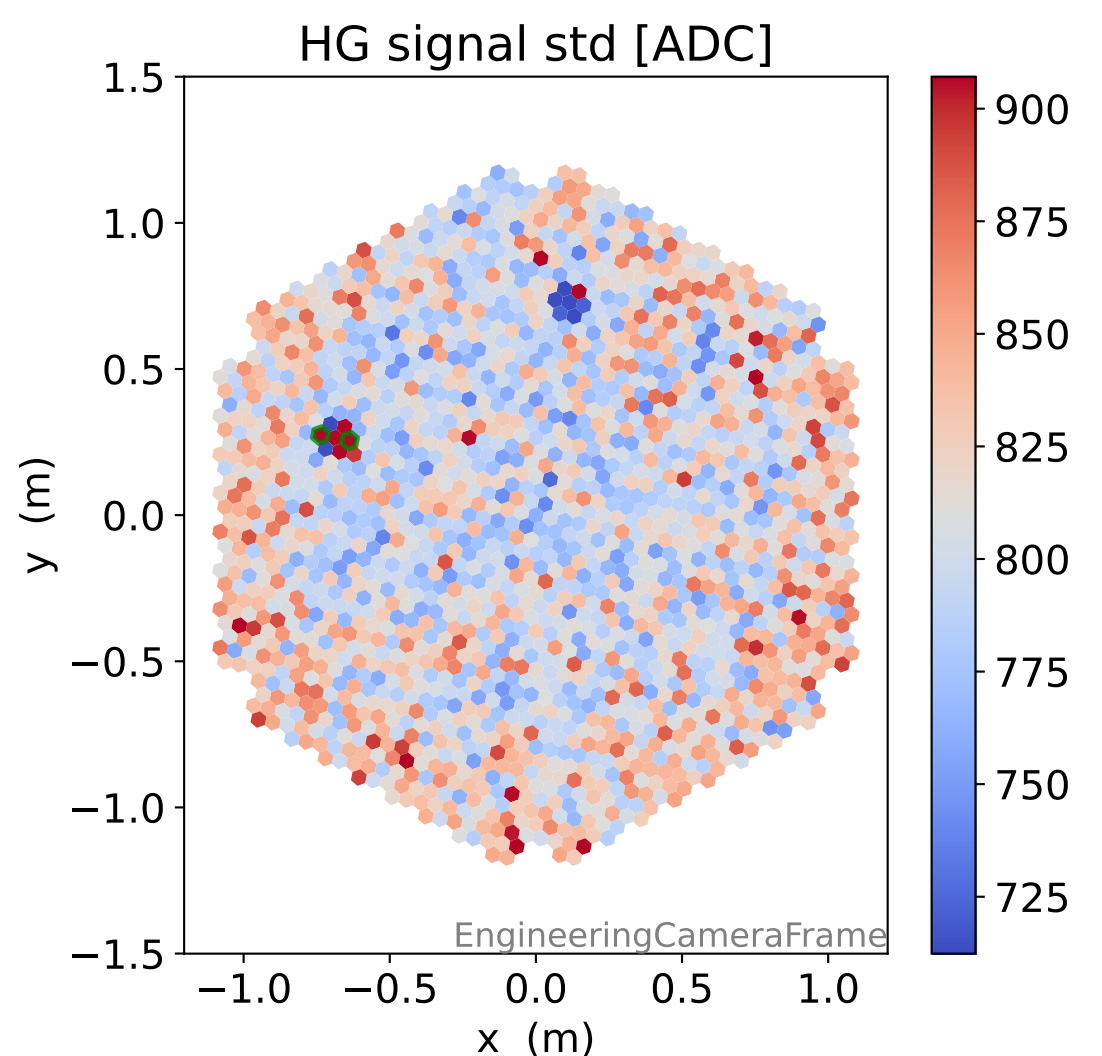

Run 8385

Run 8385

Run 8385 channel: HG

FF sample of 10000 events

pedestal sample of 10000 events

Run 8385 channel: LG

FF sample of 10000 events

pedestal sample of 10000 events