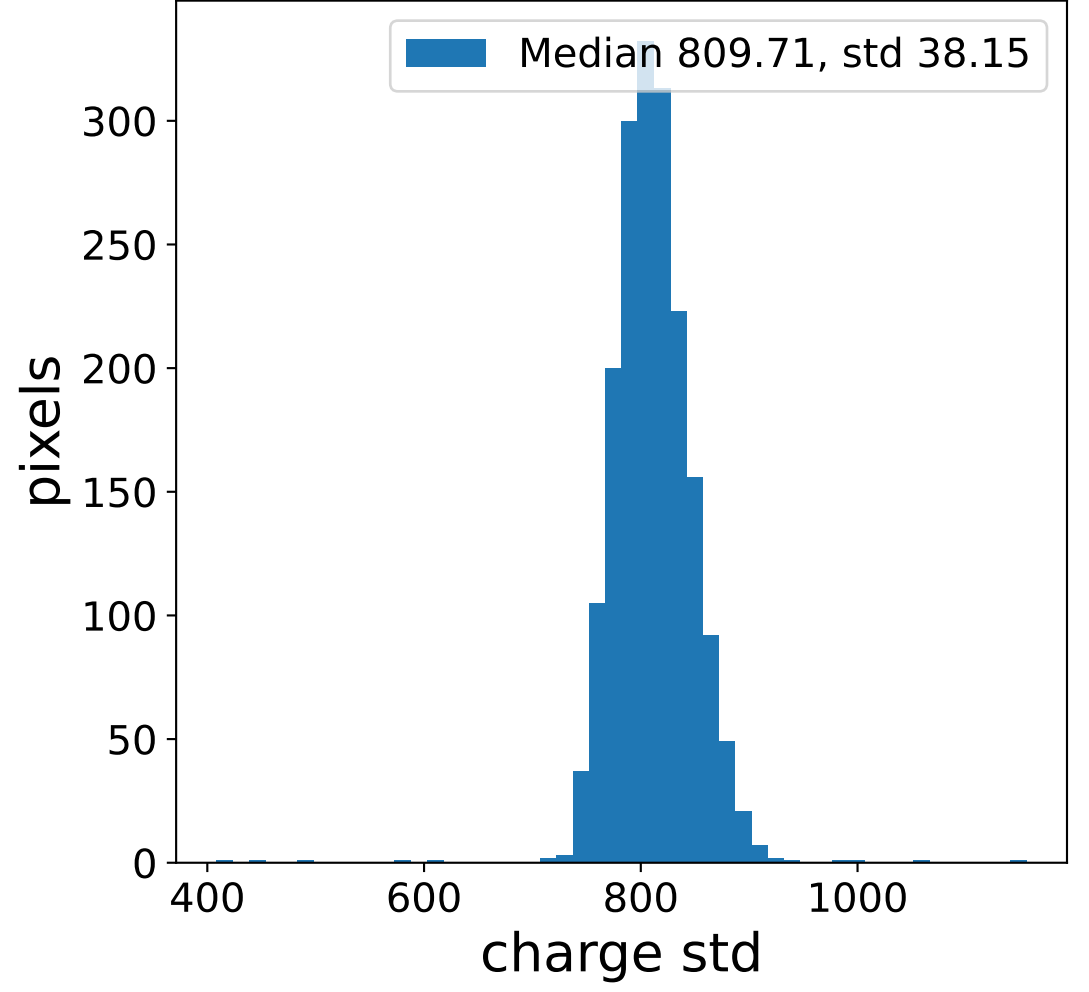

Run 8385

Run 8385

Run 8385 channel: HG

FF sample of 10000 events

pedestal sample of 10000 events

Run 8385 channel: LG

FF sample of 10000 events

pedestal sample of 10000 events