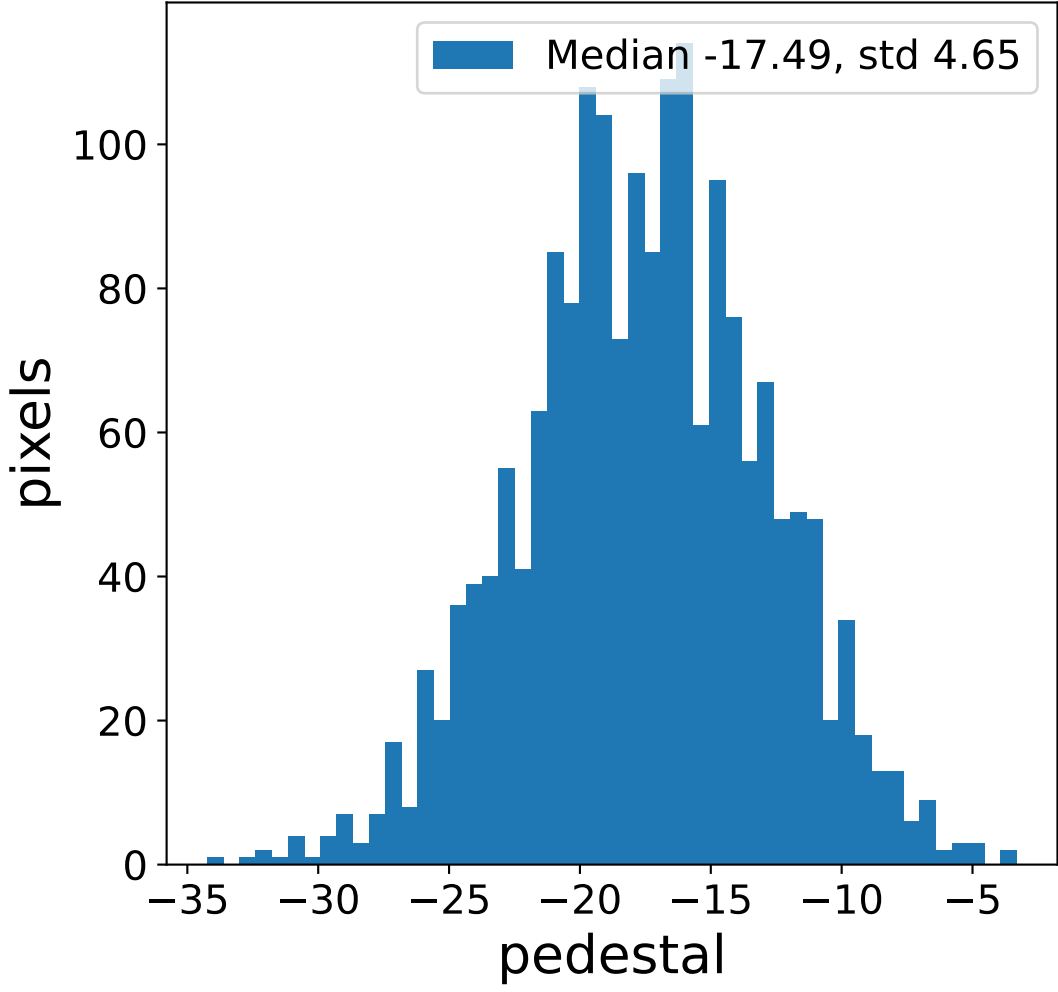

Run 8385

Run 8385

Run 8385 channel: HG

FF sample of 10000 events

pedestal sample of 10000 events

Run 8385 channel: LG

FF sample of 10000 events

pedestal sample of 10000 events