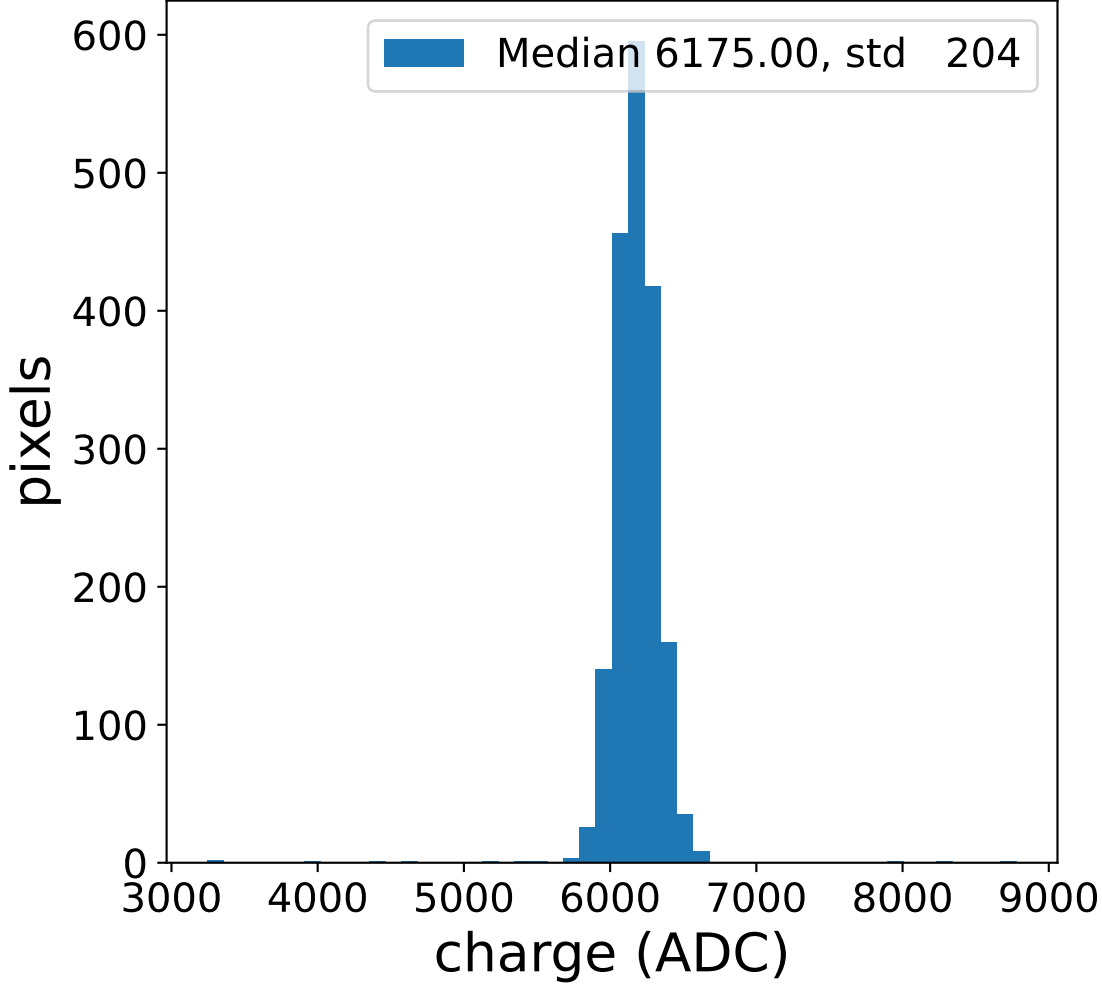

Run 8385

Run 8385

Run 8385 channel: HG

FF sample of 10000 events

pedestal sample of 10000 events

Run 8385 channel: LG

FF sample of 10000 events

pedestal sample of 10000 events