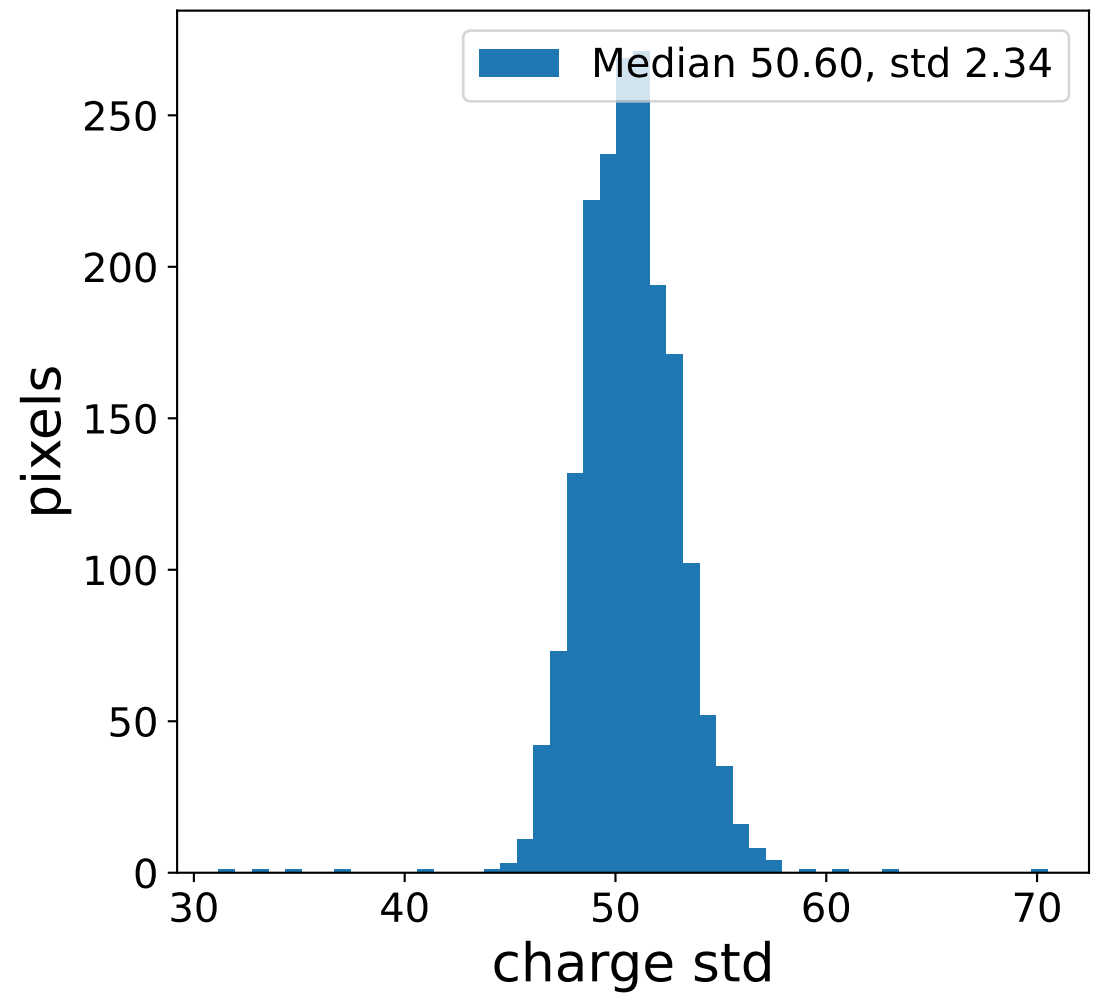

Run 8385

Run 8385

Run 8385 channel: HG

FF sample of 10000 events

pedestal sample of 10000 events

Run 8385 channel: LG

FF sample of 10000 events

pedestal sample of 10000 events