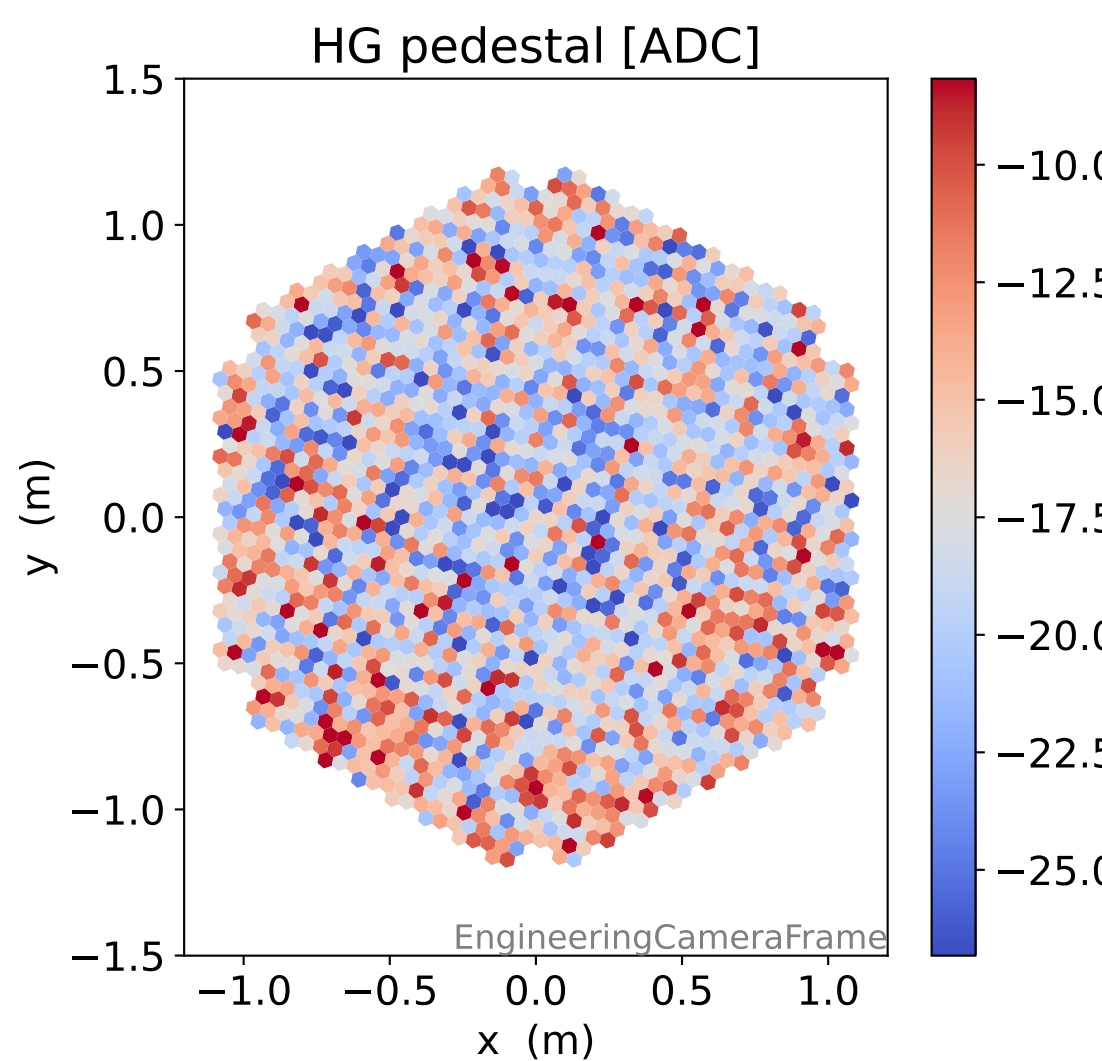

Run 8385

Run 8385

Run 8385 channel: HG

FF sample of 10000 events

pedestal sample of 10000 events

Run 8385 channel: LG

FF sample of 10000 events

pedestal sample of 10000 events