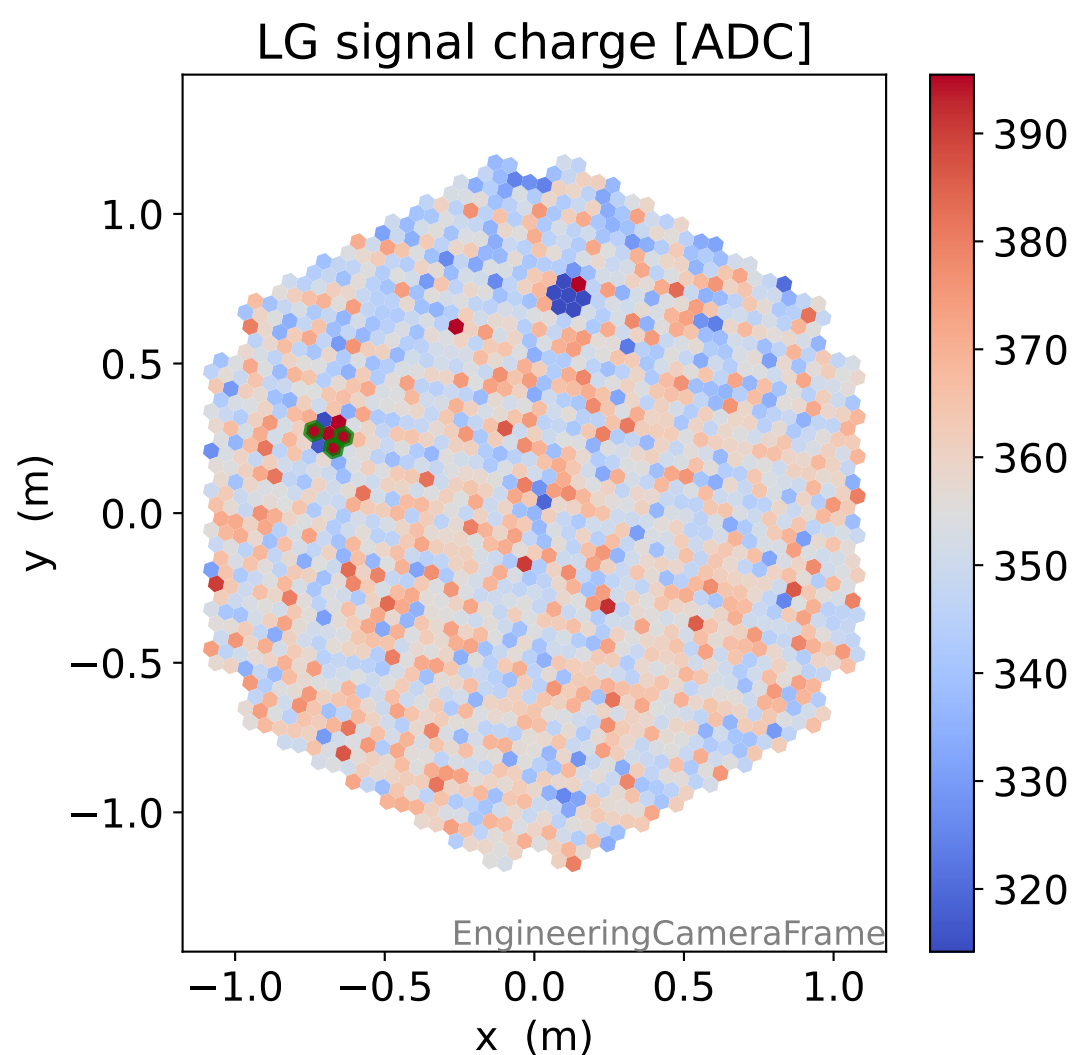

Run 8385

Run 8385

Run 8385 channel: HG

FF sample of 10000 events

pedestal sample of 10000 events

Run 8385 channel: LG

FF sample of 10000 events

pedestal sample of 10000 events