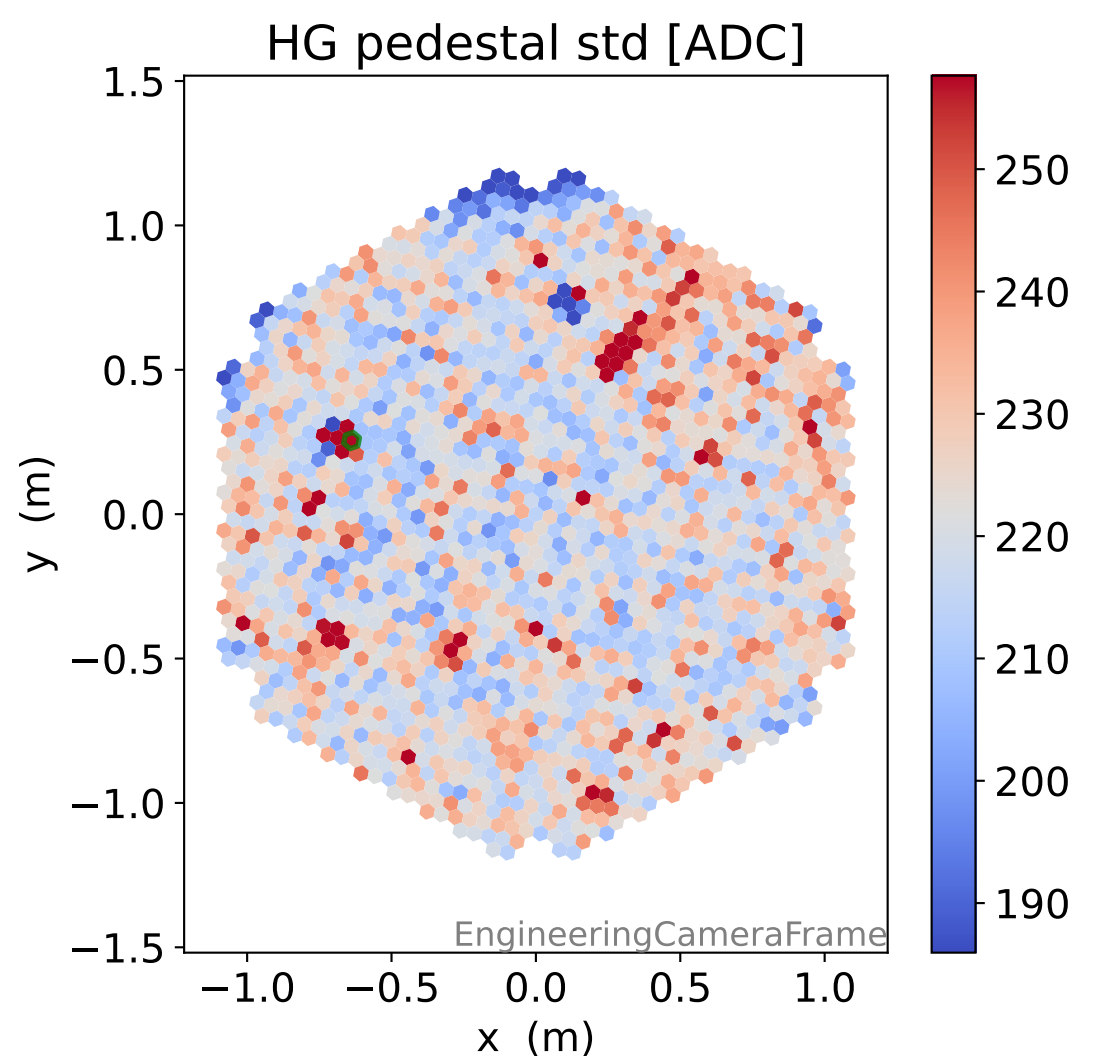

Run 8385

Run 8385

Run 8385 channel: HG

FF sample of 10000 events

pedestal sample of 10000 events

Run 8385 channel: LG

FF sample of 10000 events

pedestal sample of 10000 events