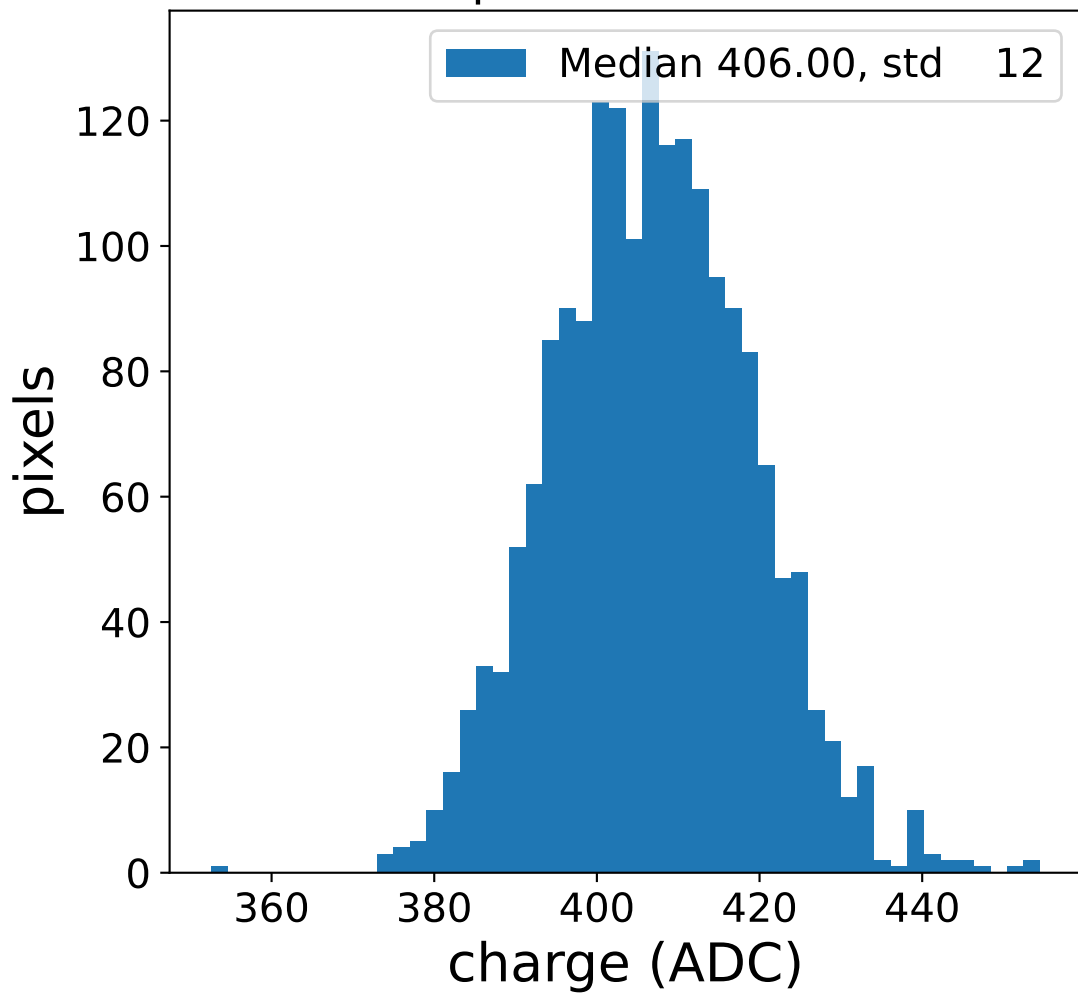

Run 8465

Run 8465

Run 8465 channel: HG

FF sample of 10000 events

pedestal sample of 10000 events

Run 8465 channel: LG

FF sample of 10000 events

pedestal sample of 10000 events