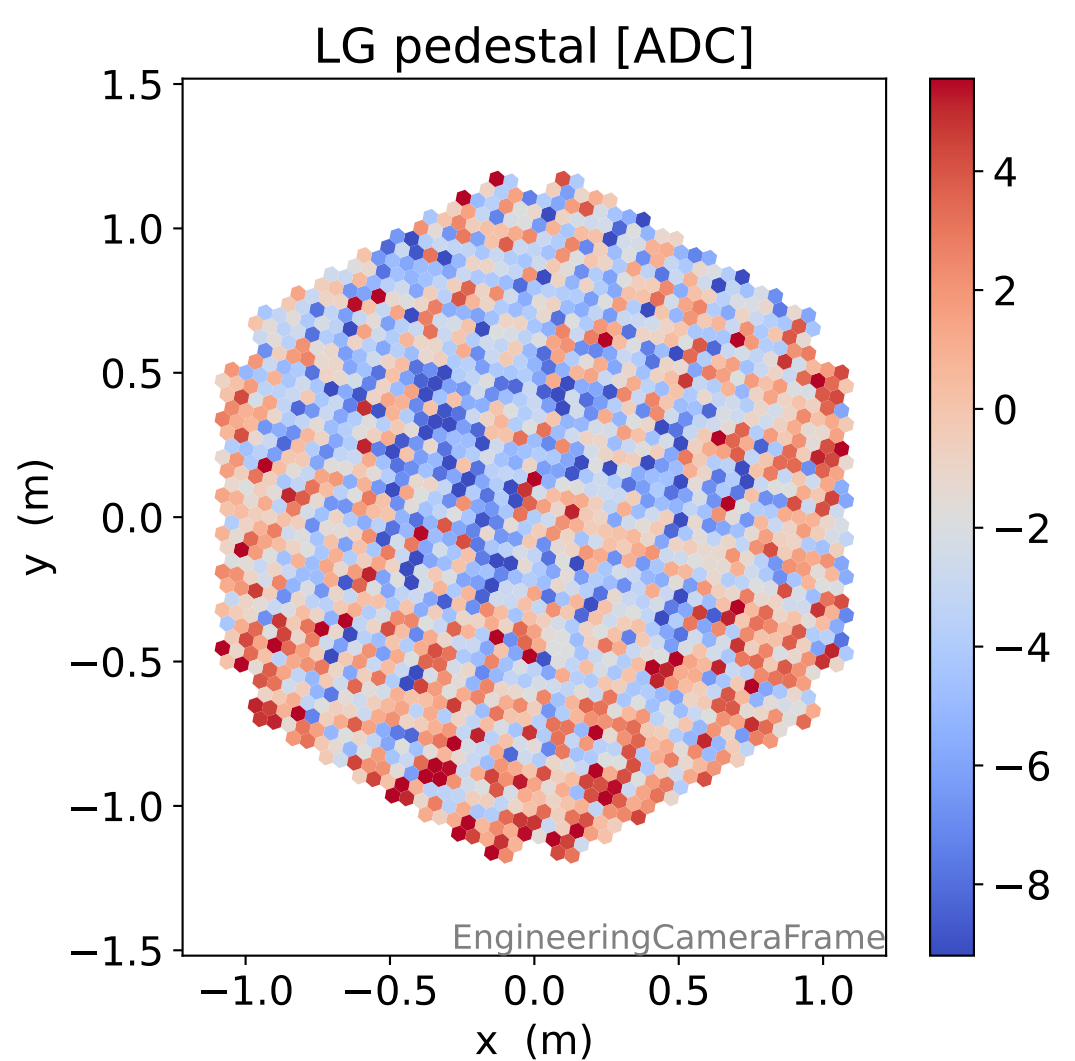

Run 8465

Run 8465

Run 8465 channel: HG

FF sample of 10000 events

pedestal sample of 10000 events

Run 8465 channel: LG

FF sample of 10000 events

pedestal sample of 10000 events