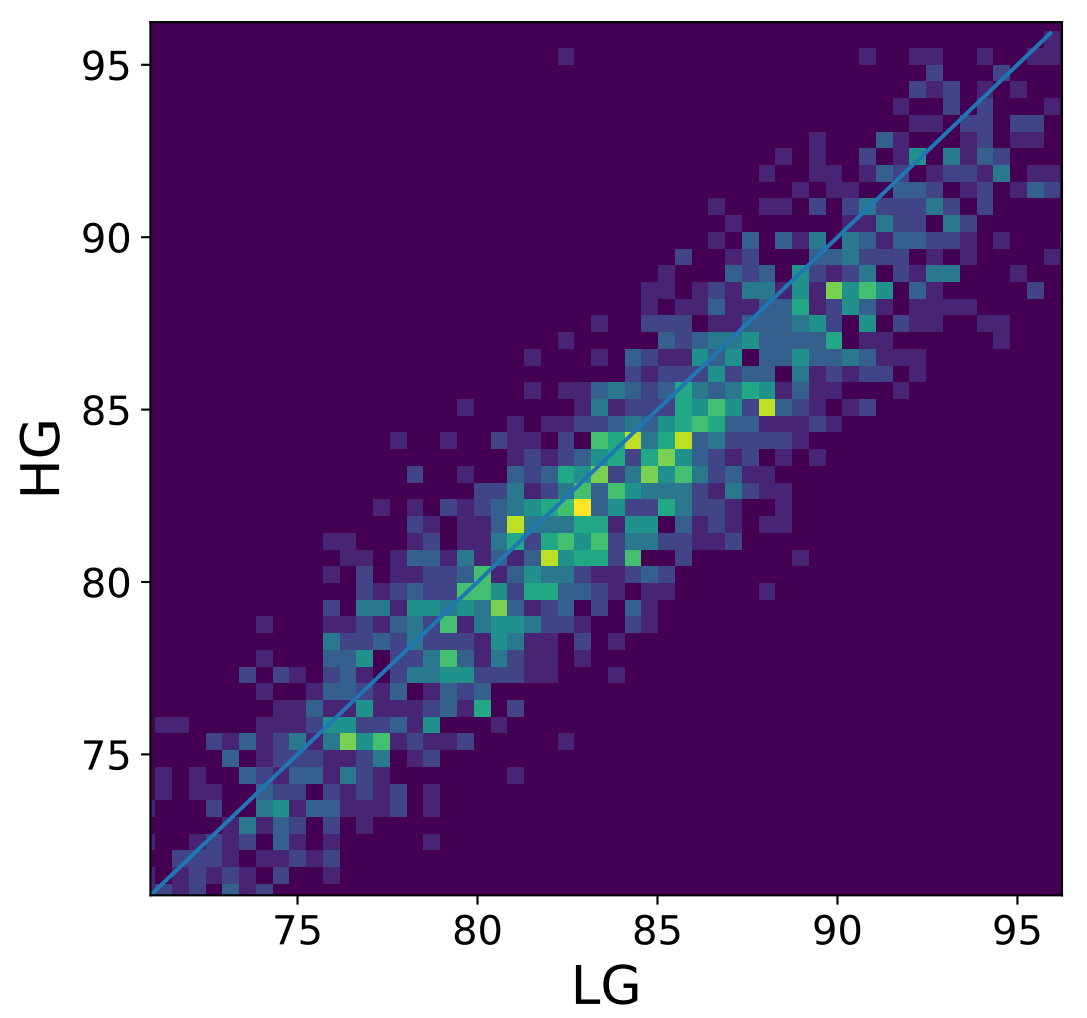

Run 8465

Run 8465

Run 8465 channel: HG

FF sample of 10000 events

pedestal sample of 10000 events

Run 8465 channel: LG

FF sample of 10000 events

pedestal sample of 10000 events