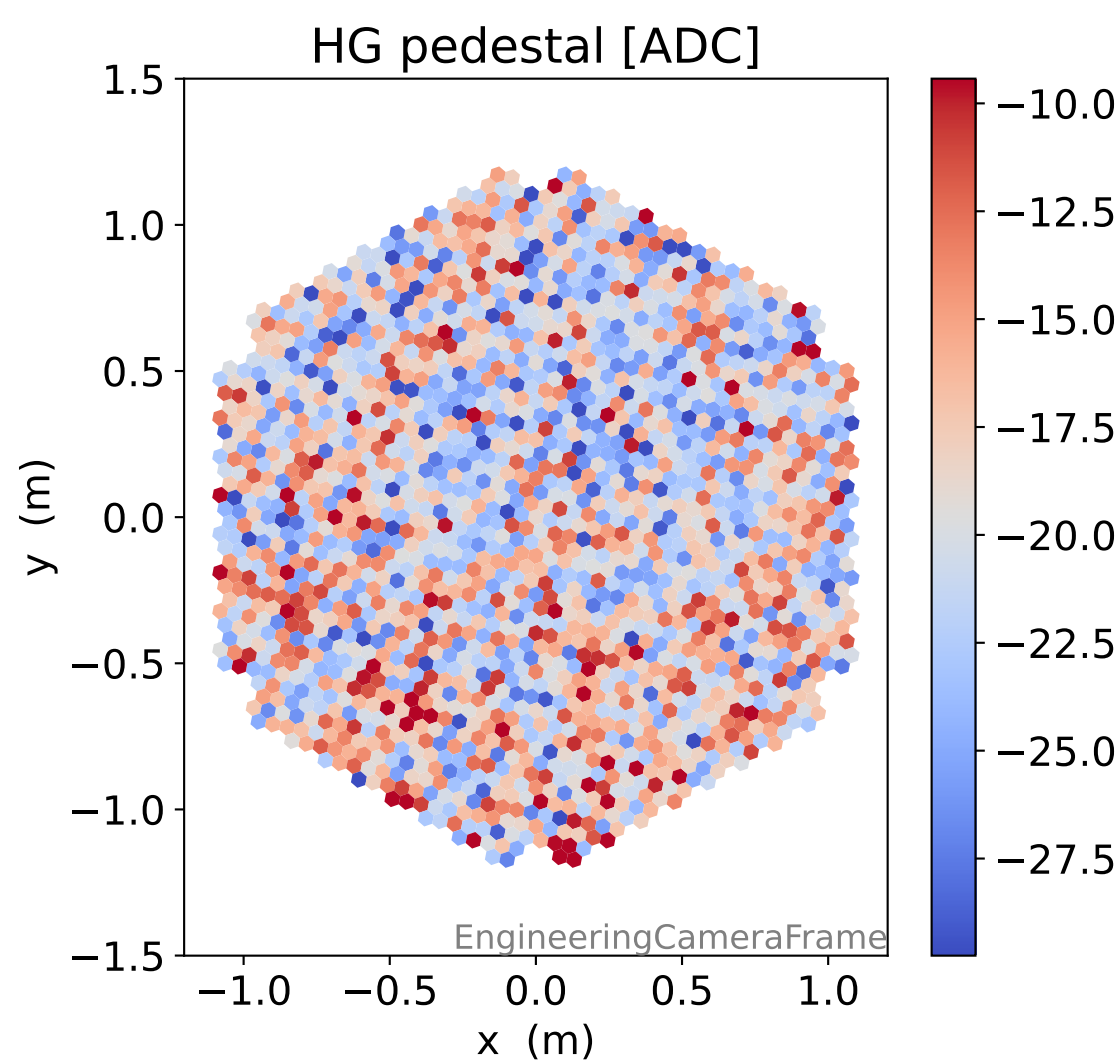

Run 8465

Run 8465

Run 8465 channel: HG

FF sample of 10000 events

pedestal sample of 10000 events

Run 8465 channel: LG

FF sample of 10000 events

pedestal sample of 10000 events