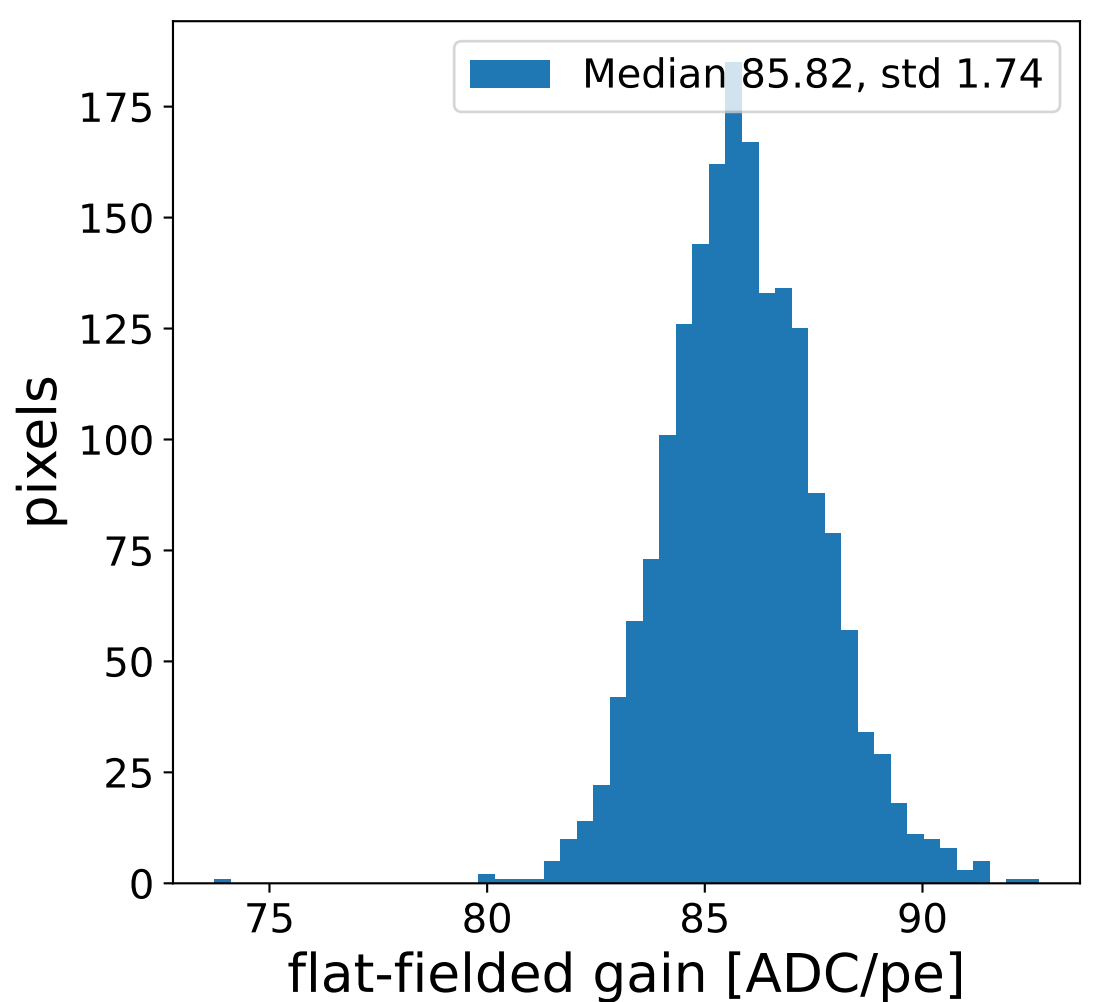

Run 8465

Run 8465

Run 8465 channel: HG

FF sample of 10000 events

pedestal sample of 10000 events

Run 8465 channel: LG

FF sample of 10000 events

pedestal sample of 10000 events