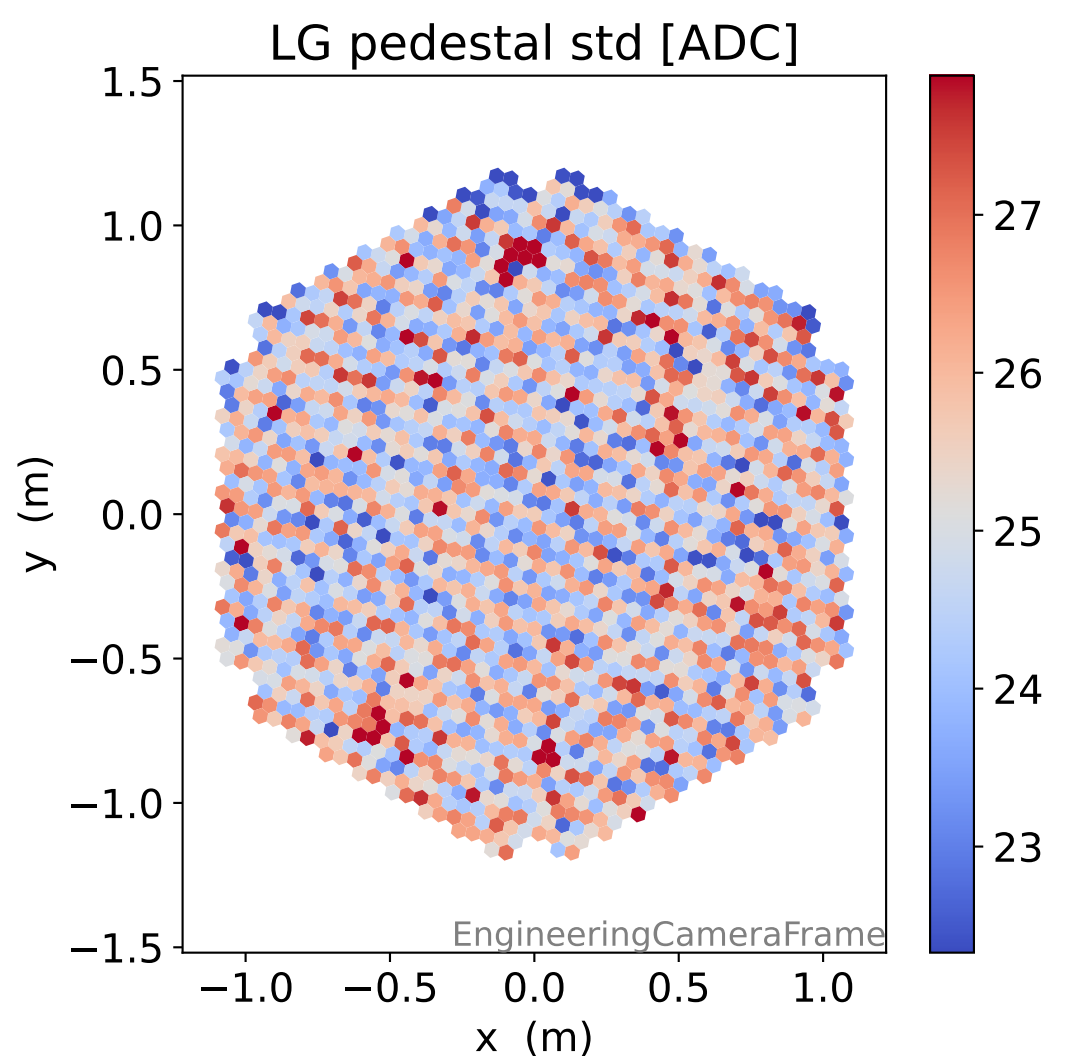

Run 8465

Run 8465

Run 8465 channel: HG

FF sample of 10000 events

pedestal sample of 10000 events

Run 8465 channel: LG

FF sample of 10000 events

pedestal sample of 10000 events