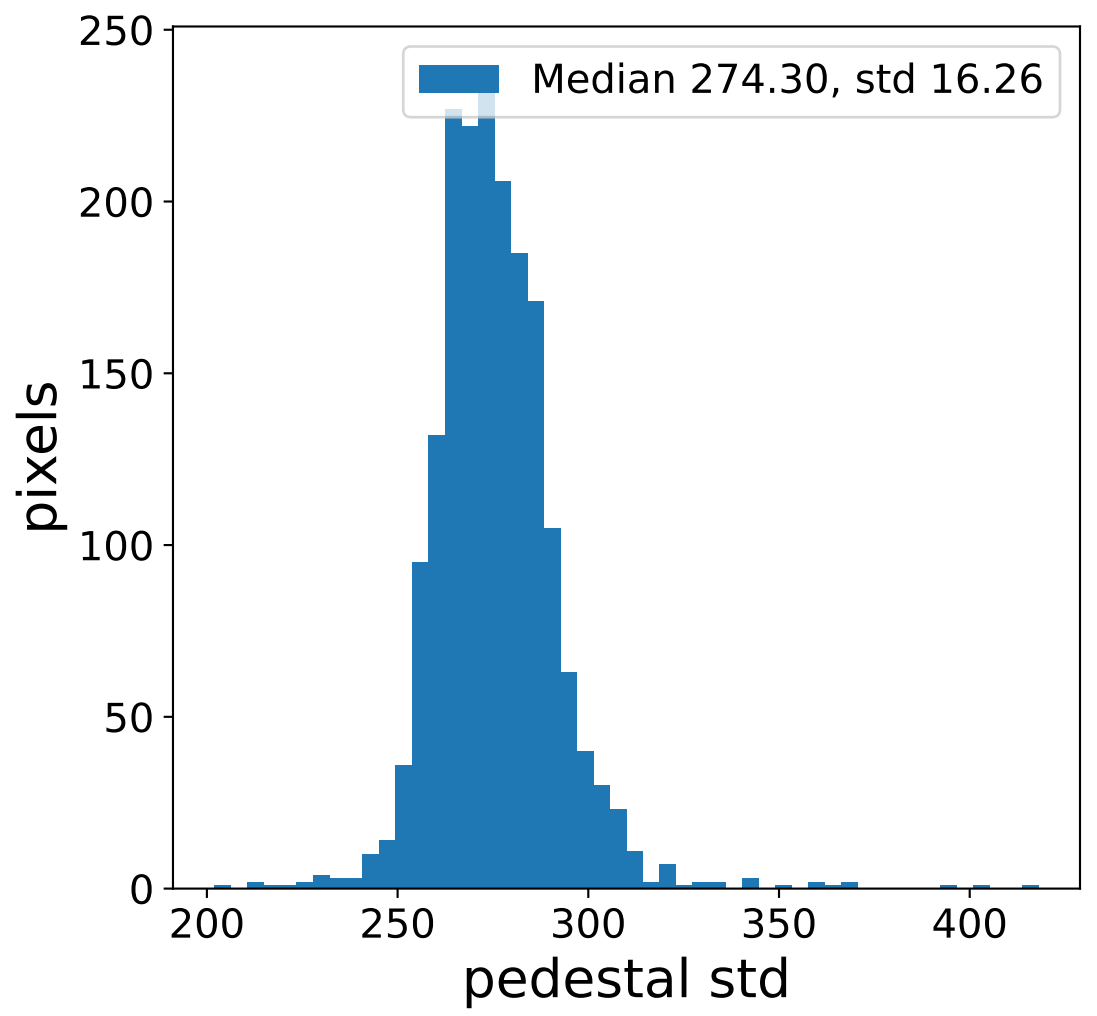

Run 8465

Run 8465

Run 8465 channel: HG

FF sample of 10000 events

pedestal sample of 10000 events

Run 8465 channel: LG

FF sample of 10000 events

pedestal sample of 10000 events