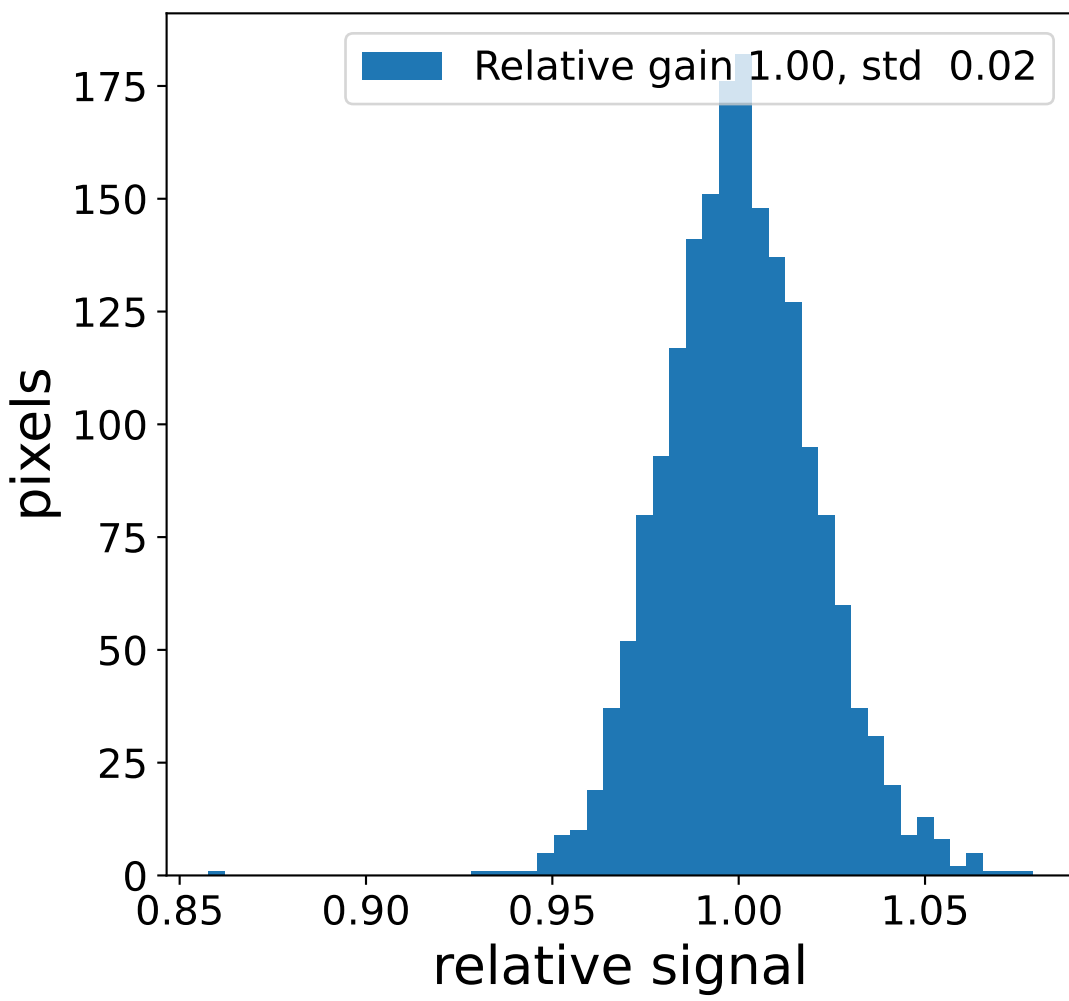

Run 8465

Run 8465

Run 8465 channel: HG

FF sample of 10000 events

pedestal sample of 10000 events

Run 8465 channel: LG

FF sample of 10000 events

pedestal sample of 10000 events