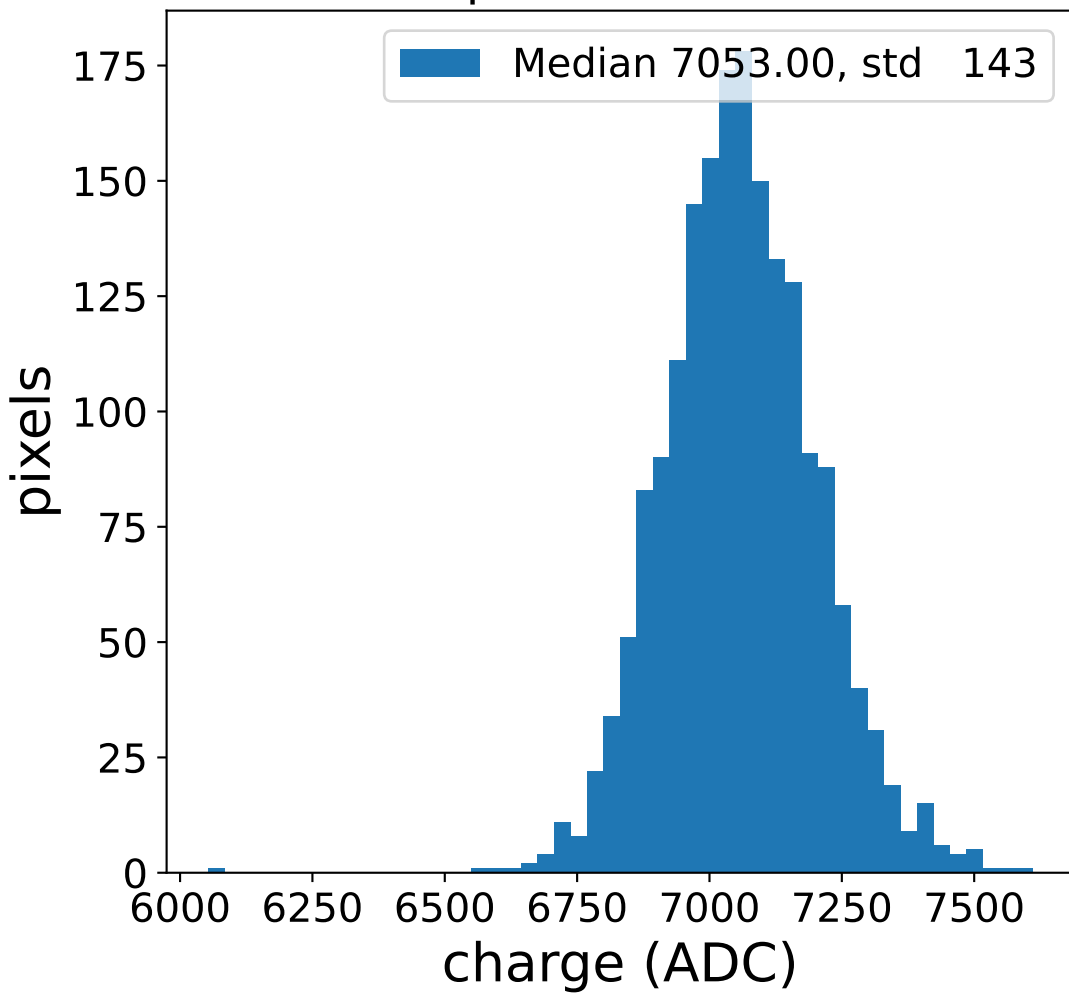

Run 8465

Run 8465

Run 8465 channel: HG

FF sample of 10000 events

pedestal sample of 10000 events

Run 8465 channel: LG

FF sample of 10000 events

pedestal sample of 10000 events