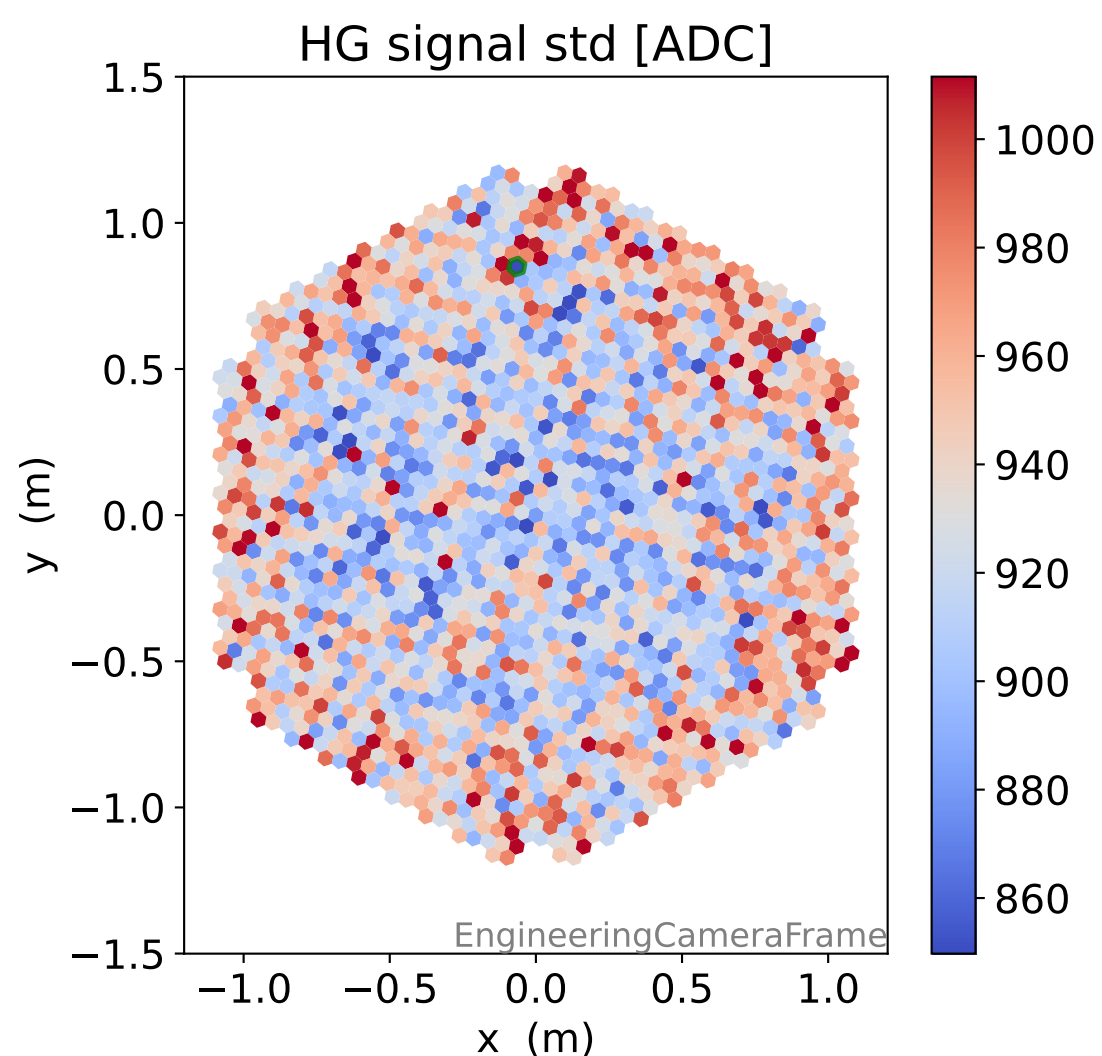

Run 8465

Run 8465

Run 8465 channel: HG

FF sample of 10000 events

pedestal sample of 10000 events

Run 8465 channel: LG

FF sample of 10000 events

pedestal sample of 10000 events