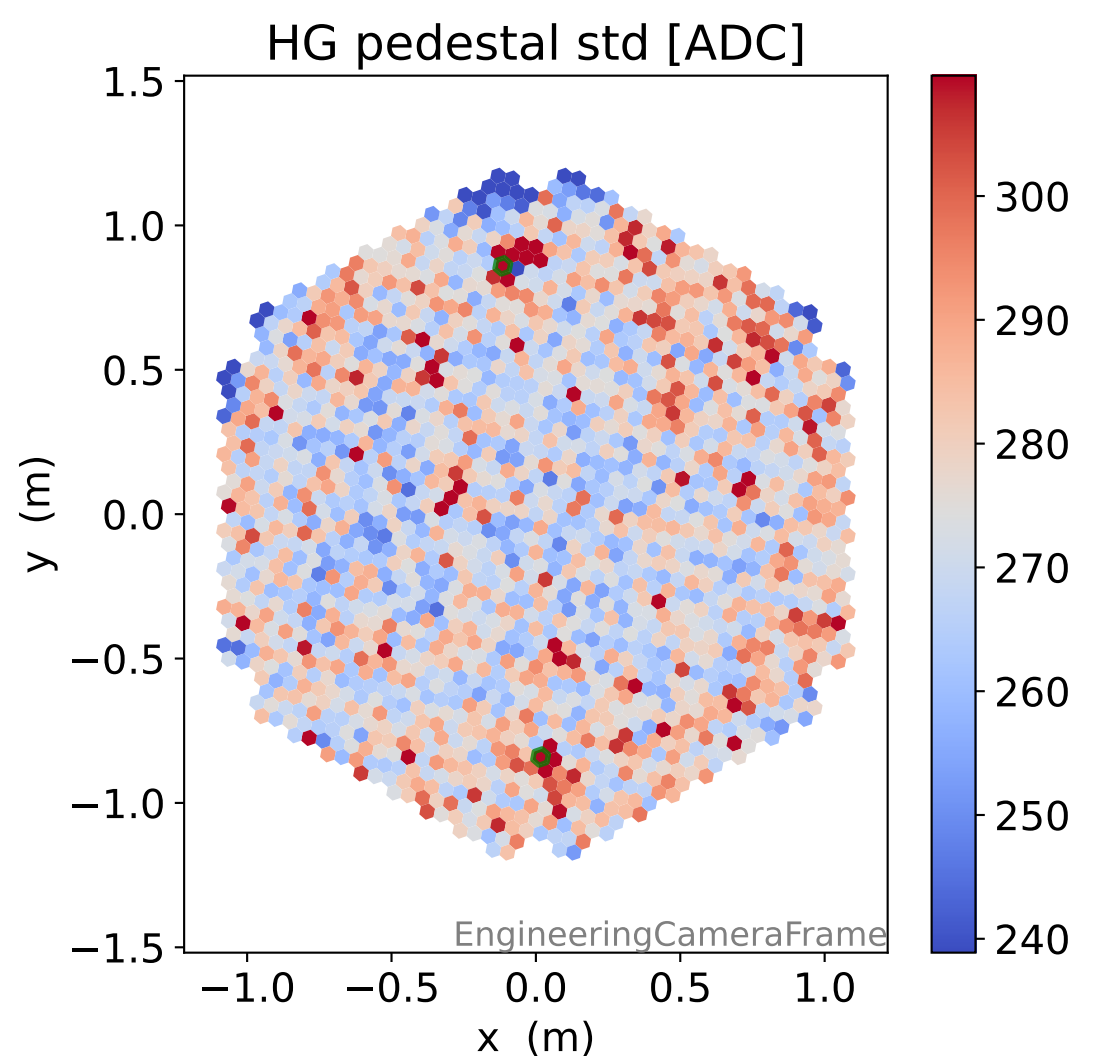

Run 8465

Run 8465

Run 8465 channel: HG

FF sample of 10000 events

pedestal sample of 10000 events

Run 8465 channel: LG

FF sample of 10000 events

pedestal sample of 10000 events