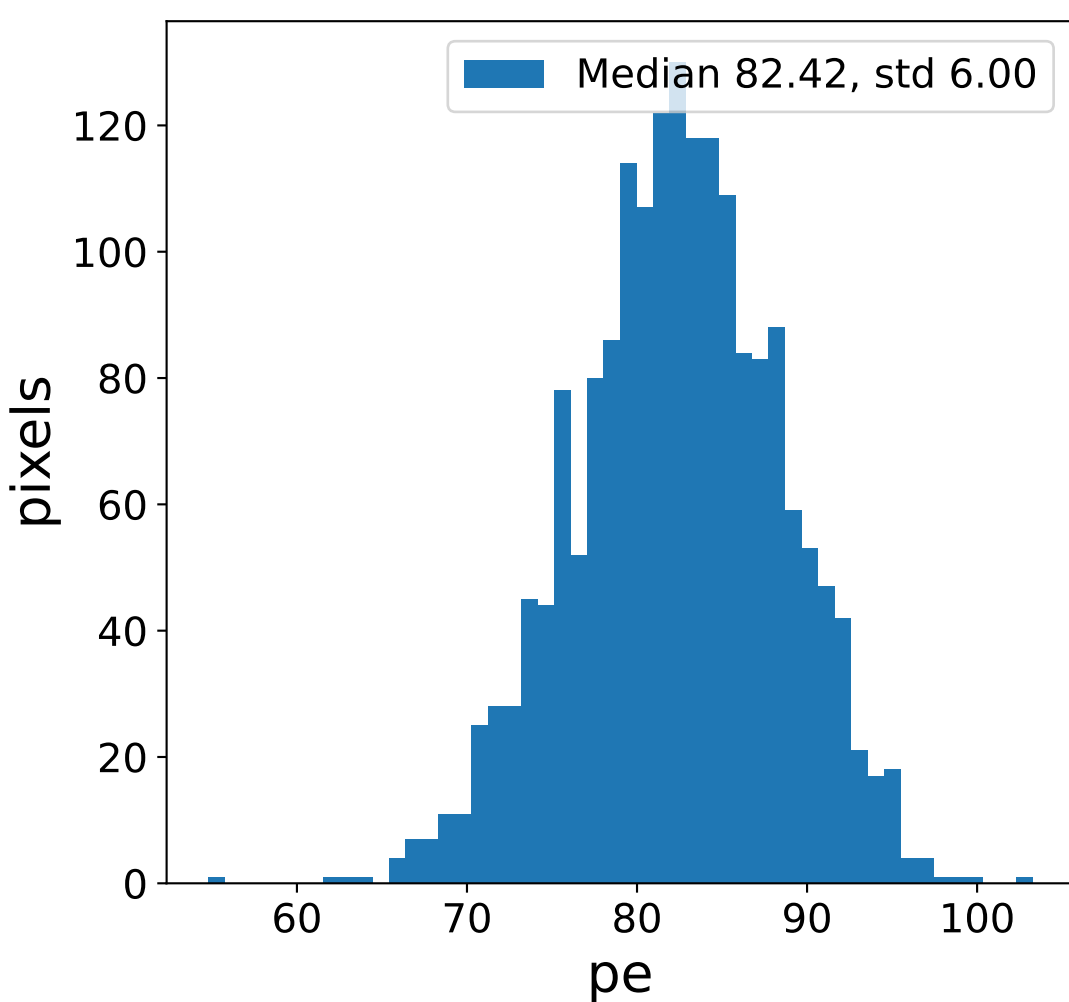

Run 8465

Run 8465

Run 8465 channel: HG

FF sample of 10000 events

pedestal sample of 10000 events

Run 8465 channel: LG

FF sample of 10000 events

pedestal sample of 10000 events