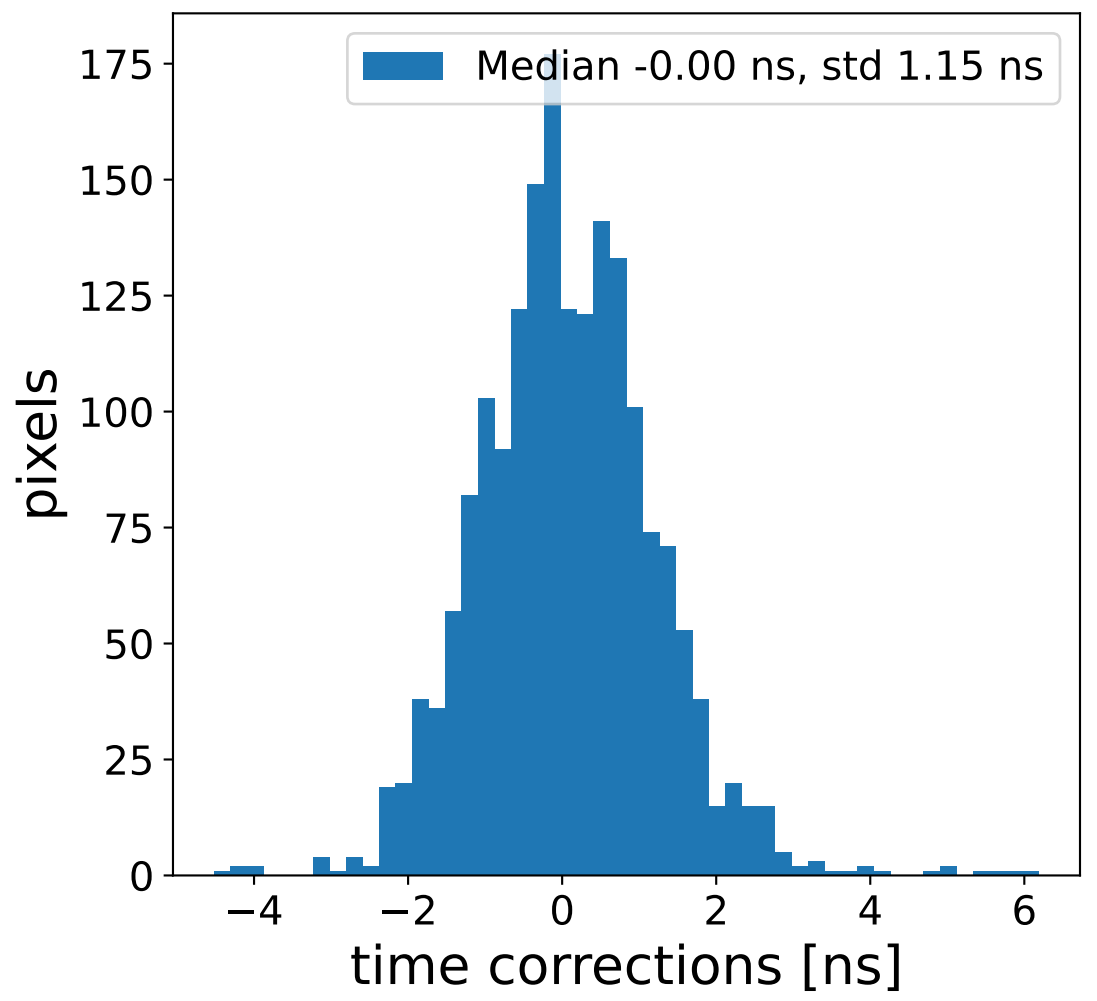

Run 8465

Run 8465

Run 8465 channel: HG

FF sample of 10000 events

pedestal sample of 10000 events

Run 8465 channel: LG

FF sample of 10000 events

pedestal sample of 10000 events