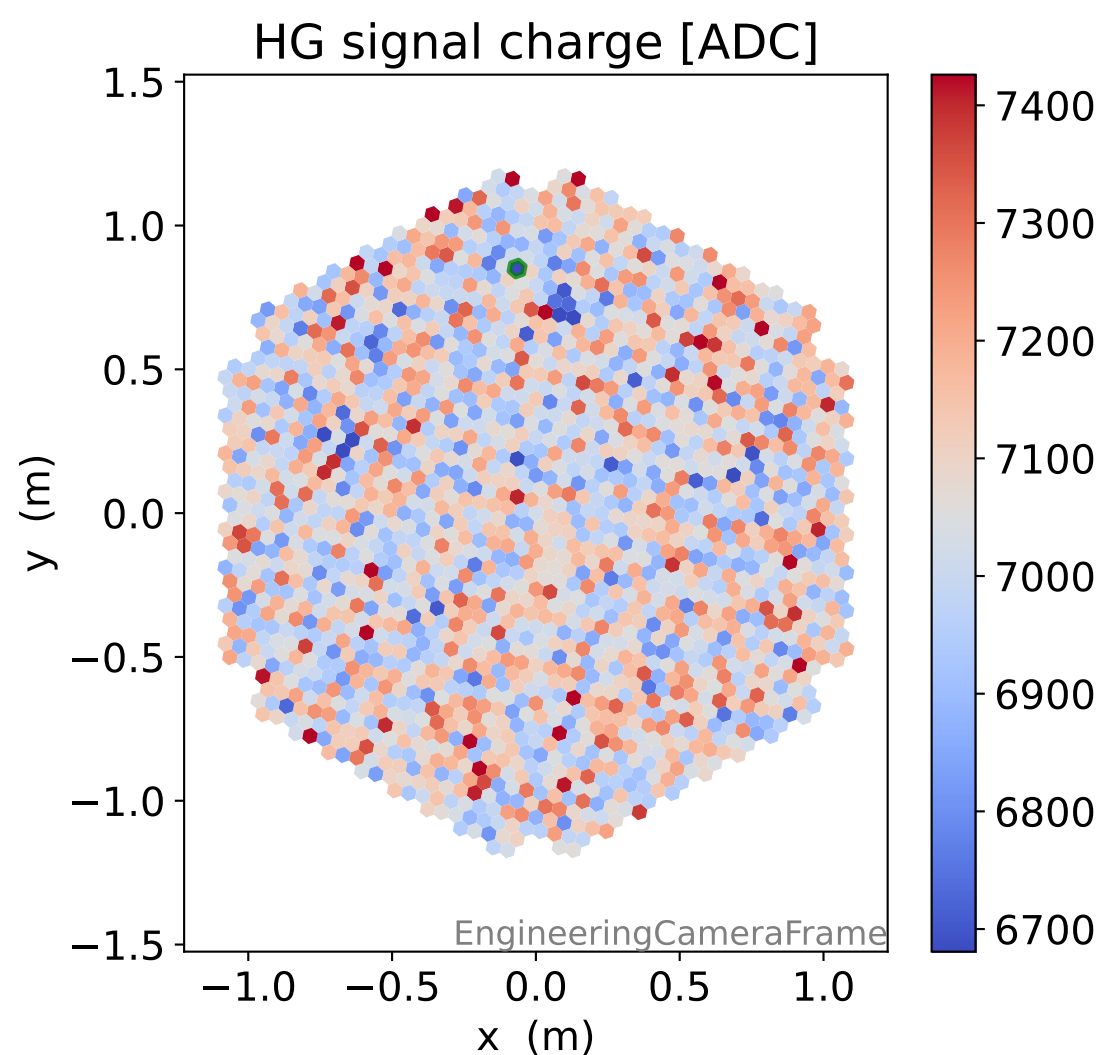

Run 8465

Run 8465

Run 8465 channel: HG

FF sample of 10000 events

pedestal sample of 10000 events

Run 8465 channel: LG

FF sample of 10000 events

pedestal sample of 10000 events