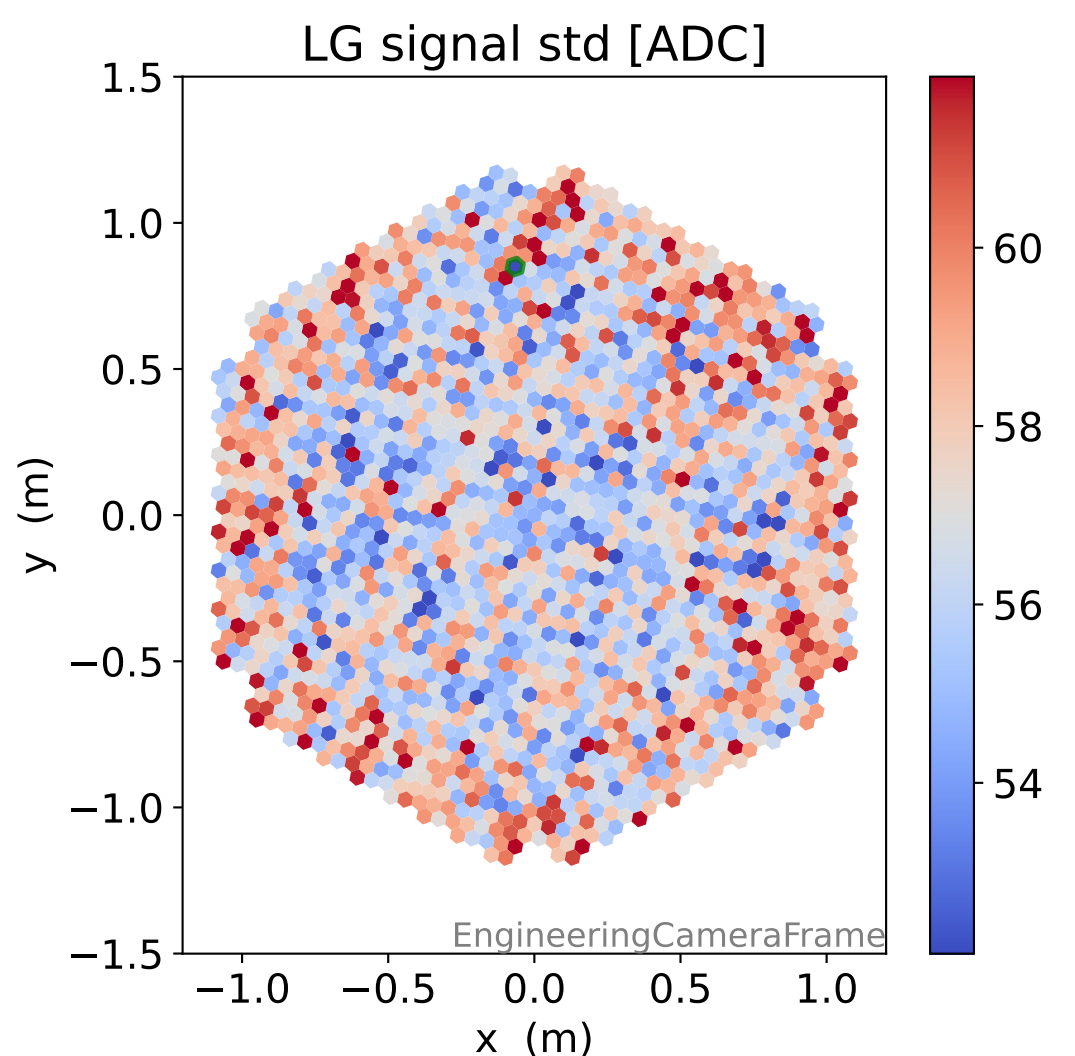

Run 8465

Run 8465

Run 8465 channel: HG

FF sample of 10000 events

pedestal sample of 10000 events

Run 8465 channel: LG

FF sample of 10000 events

pedestal sample of 10000 events