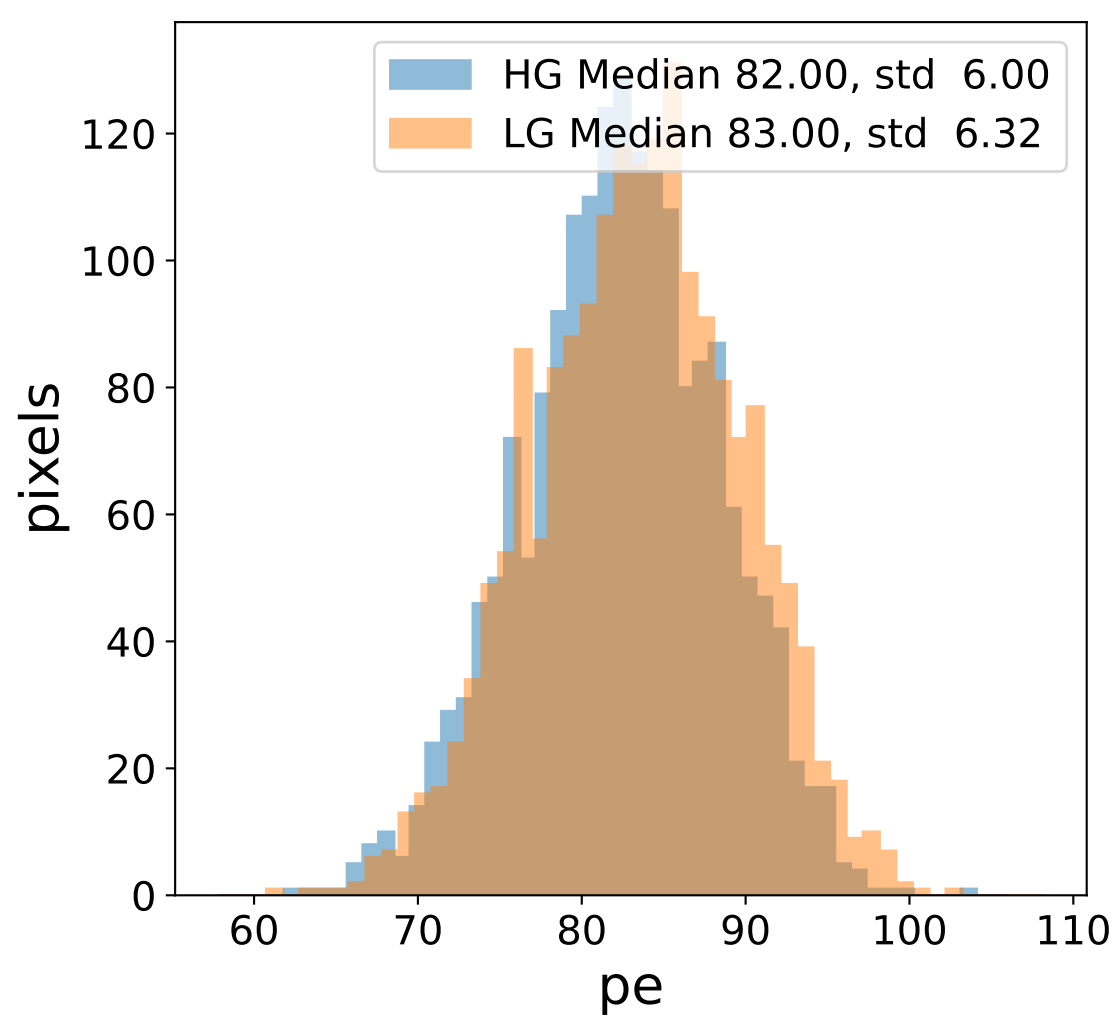

Run 8465

Run 8465

Run 8465 channel: HG

FF sample of 10000 events

pedestal sample of 10000 events

Run 8465 channel: LG

FF sample of 10000 events

pedestal sample of 10000 events