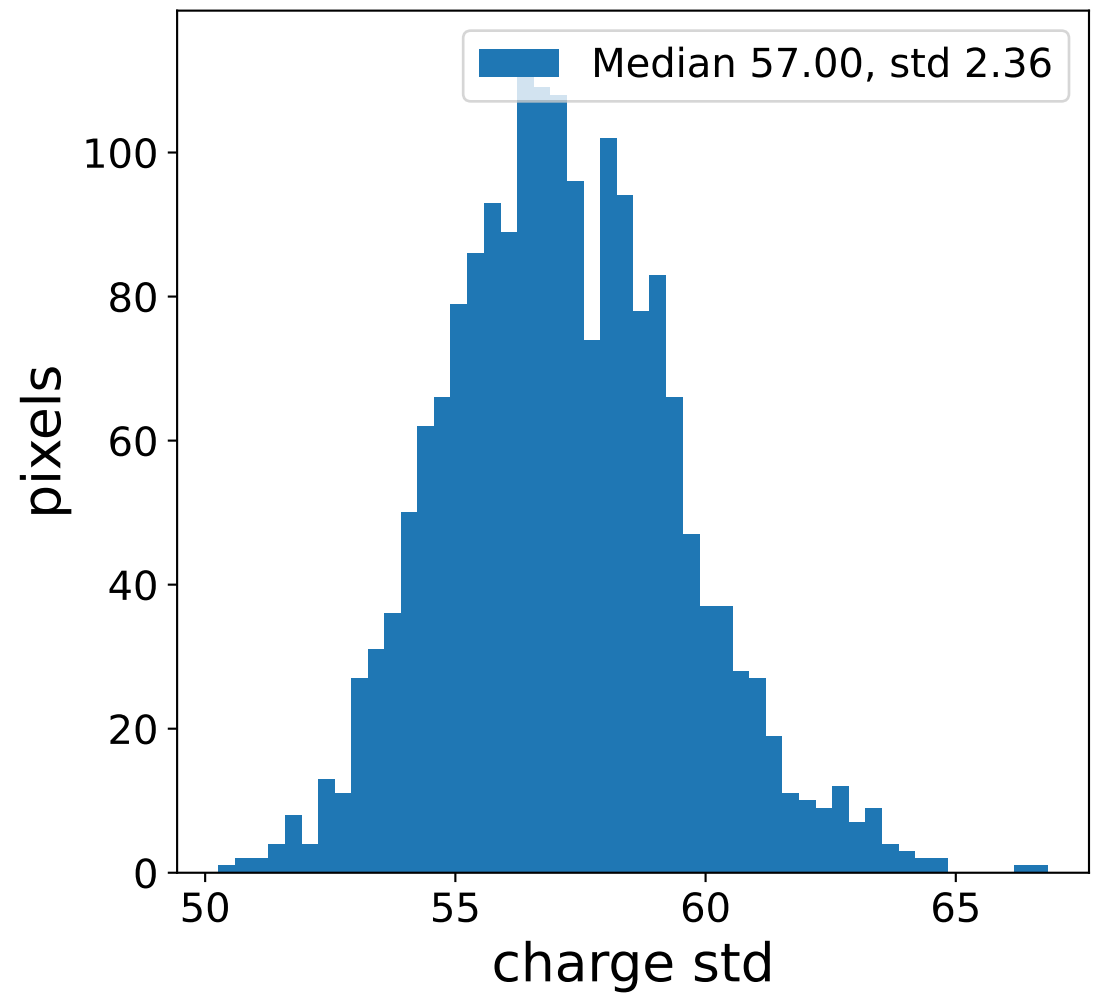

Run 8465

Run 8465

Run 8465 channel: HG

FF sample of 10000 events

pedestal sample of 10000 events

Run 8465 channel: LG

FF sample of 10000 events

pedestal sample of 10000 events