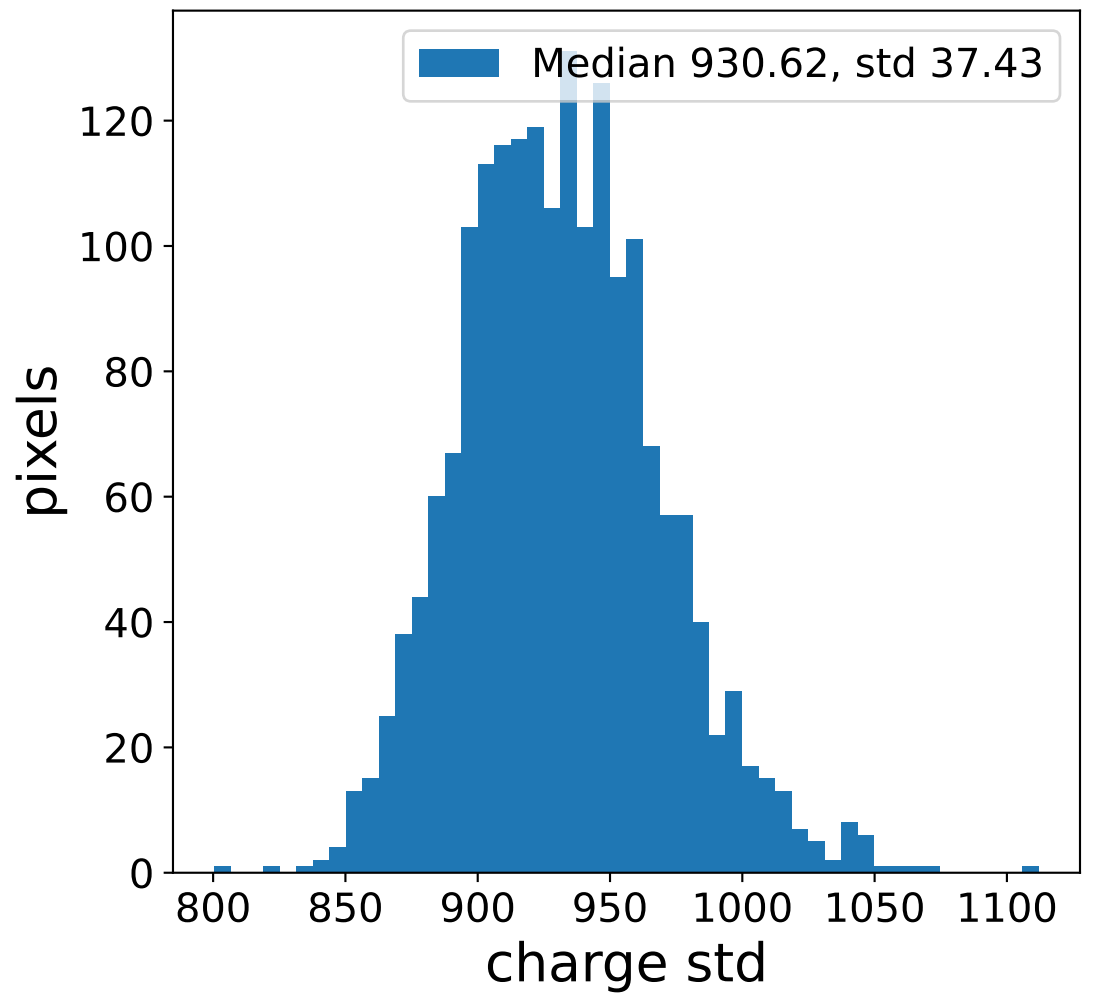

Run 8465

Run 8465

Run 8465 channel: HG

FF sample of 10000 events

pedestal sample of 10000 events

Run 8465 channel: LG

FF sample of 10000 events

pedestal sample of 10000 events