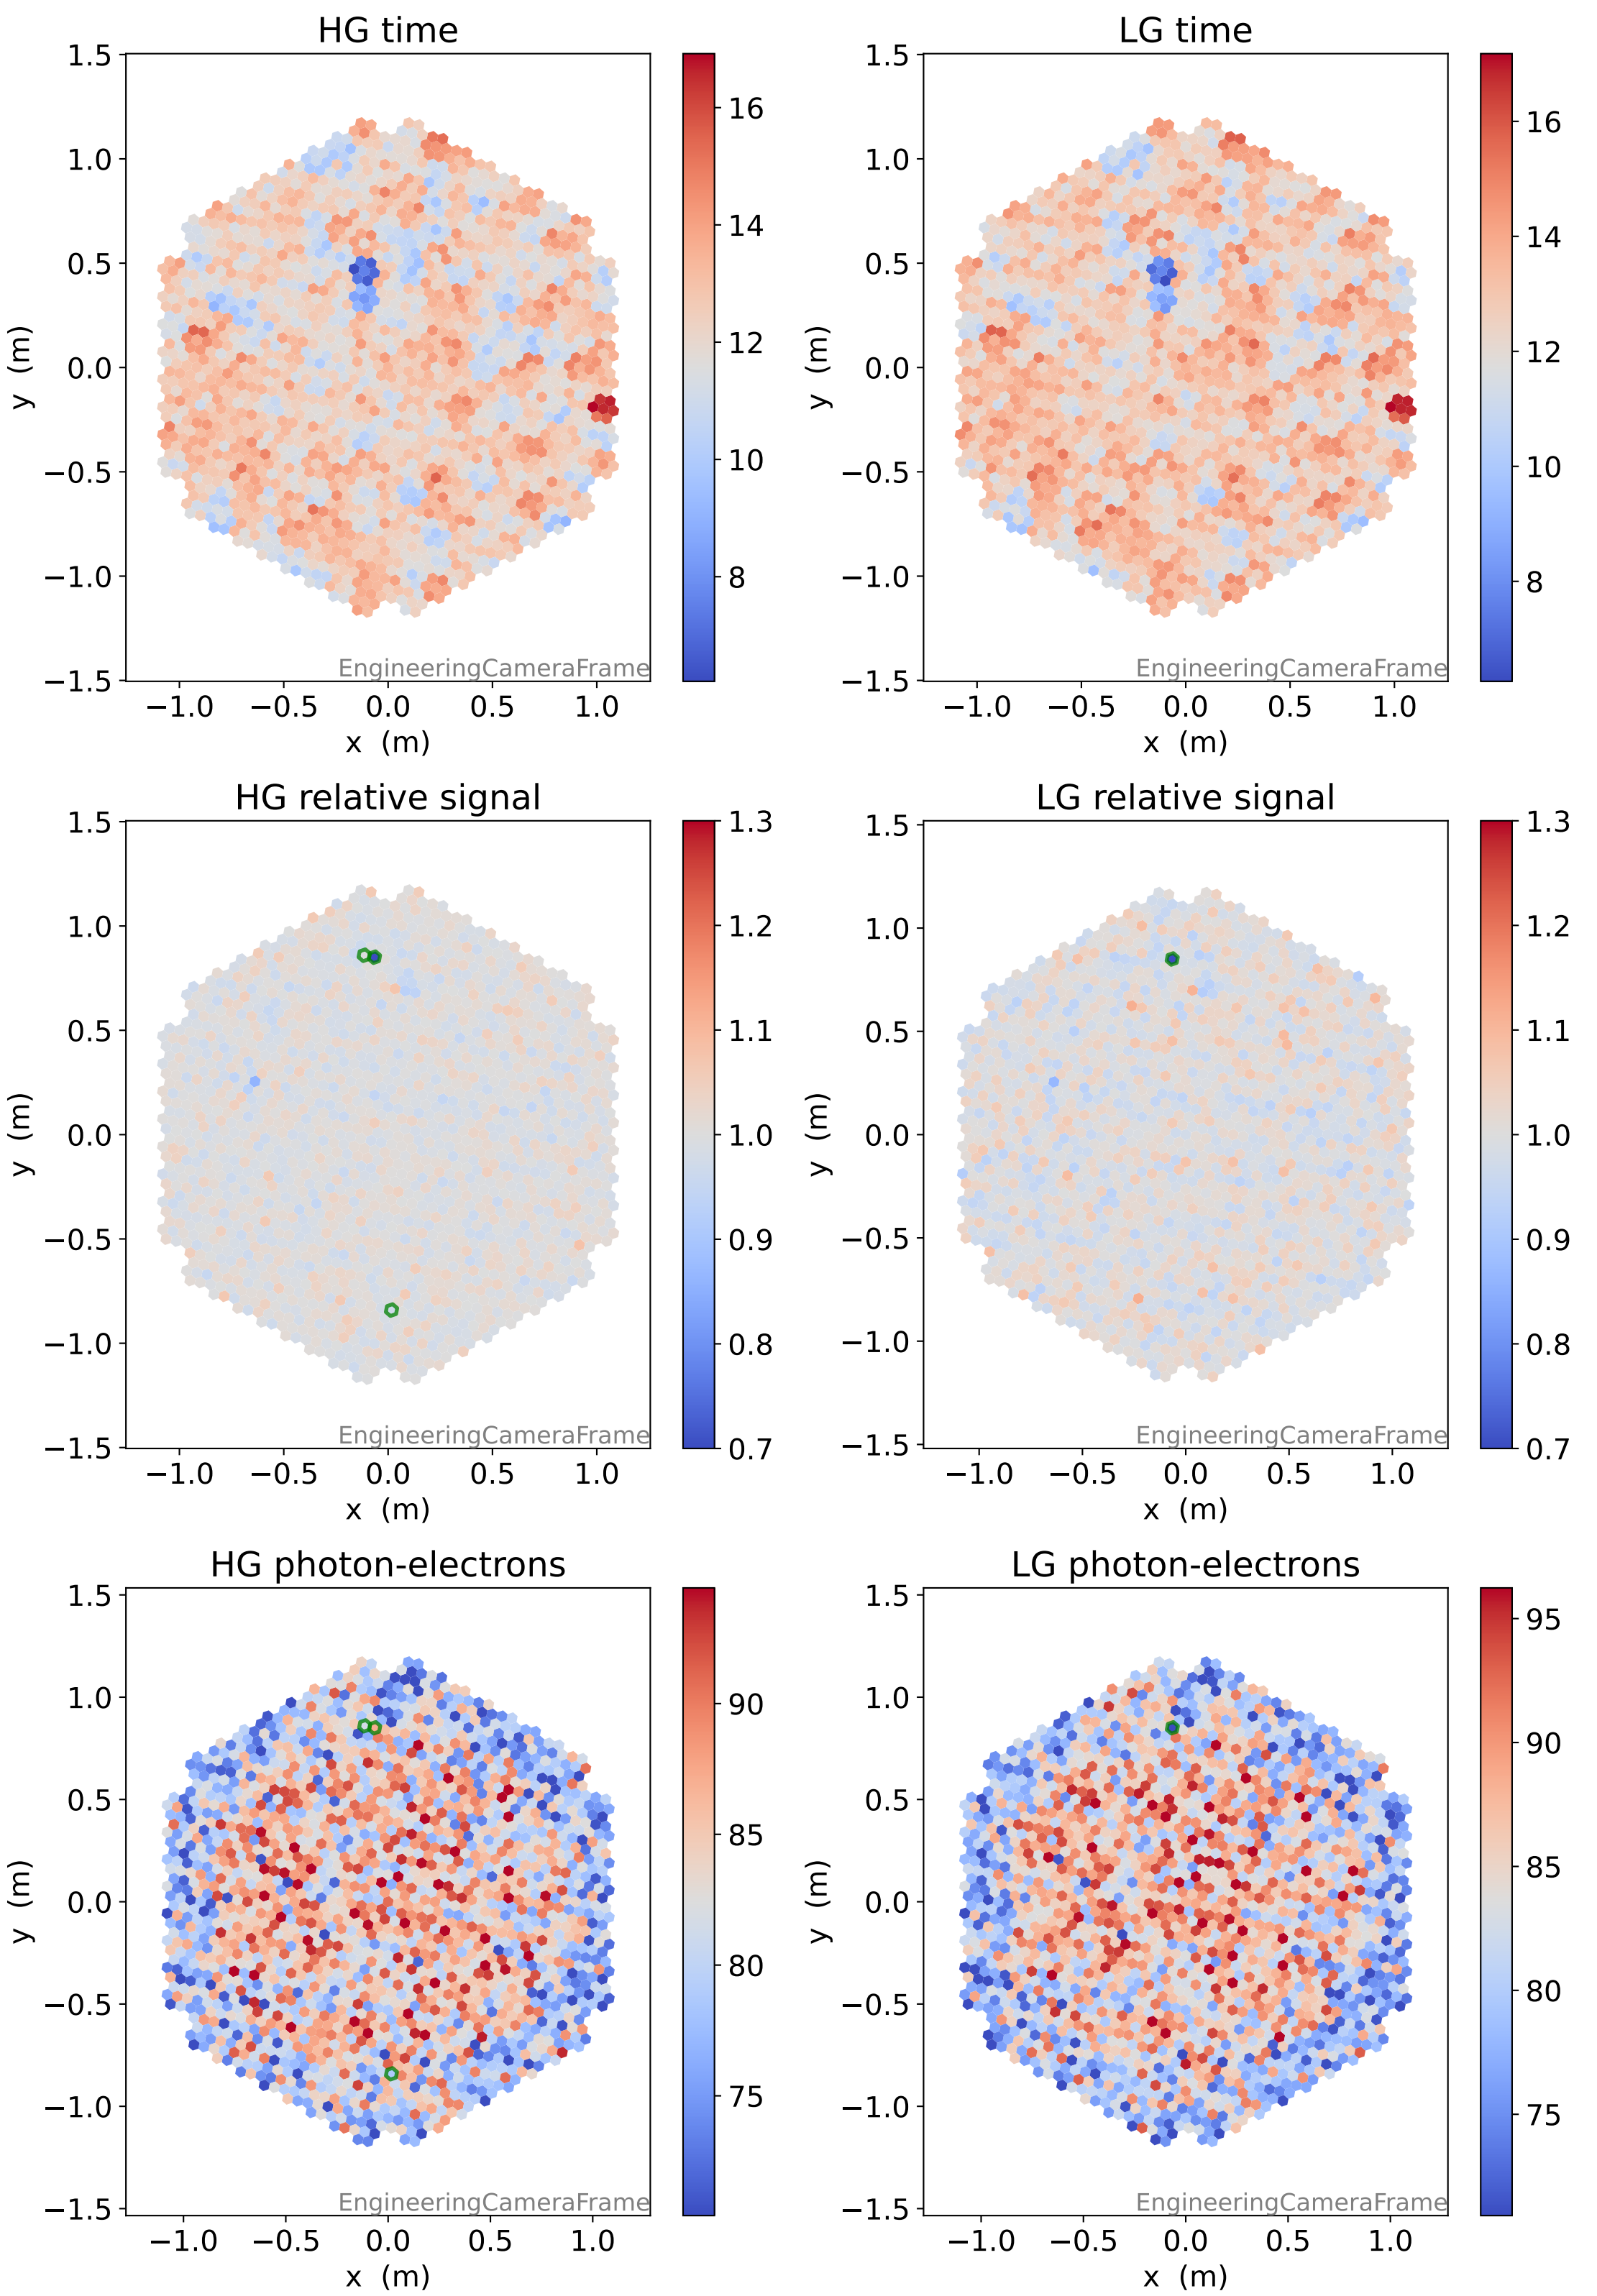

Run 8465

Run 8465

Run 8465 channel: HG

FF sample of 10000 events

pedestal sample of 10000 events

Run 8465 channel: LG

FF sample of 10000 events

pedestal sample of 10000 events