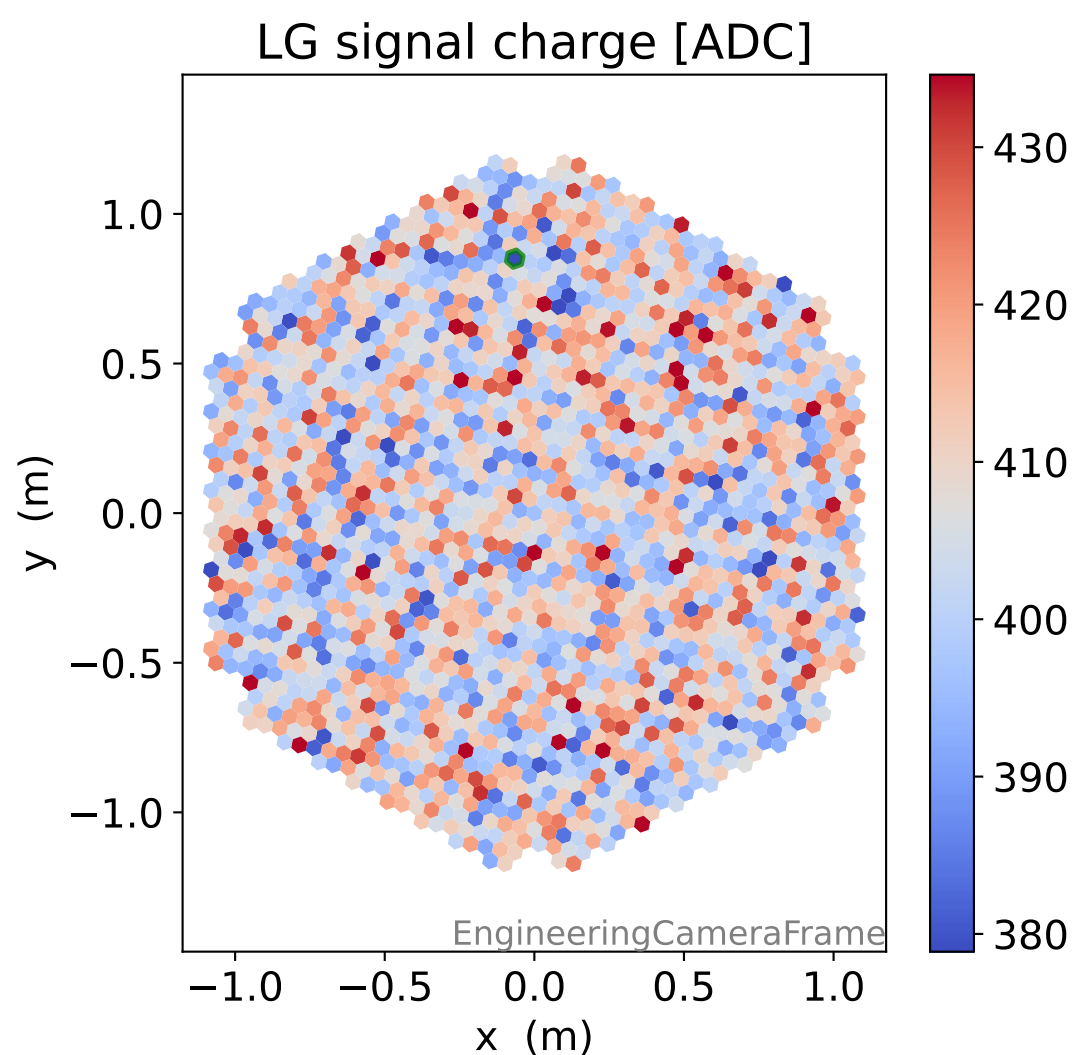

Run 8465

Run 8465

Run 8465 channel: HG

FF sample of 10000 events

pedestal sample of 10000 events

Run 8465 channel: LG

FF sample of 10000 events

pedestal sample of 10000 events