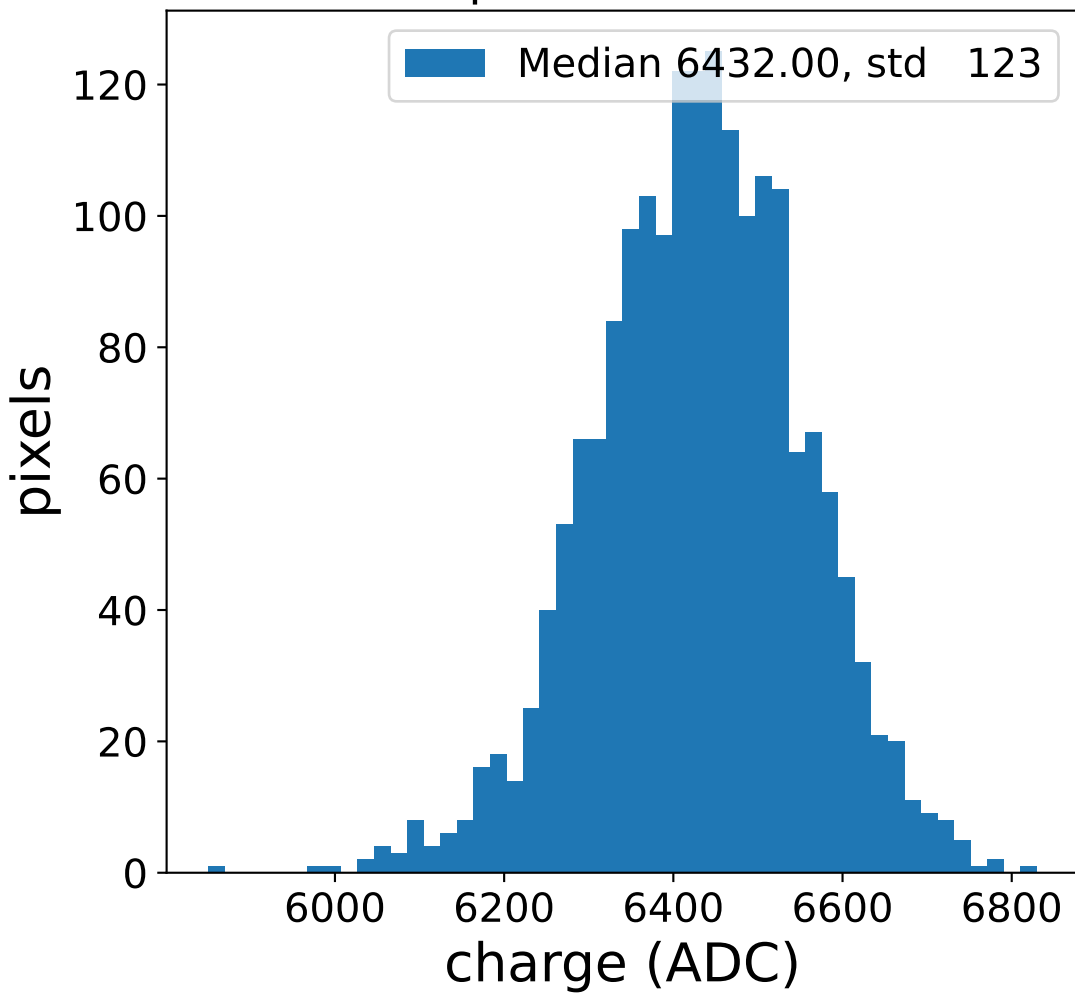

## pedestal sample of 10000 events