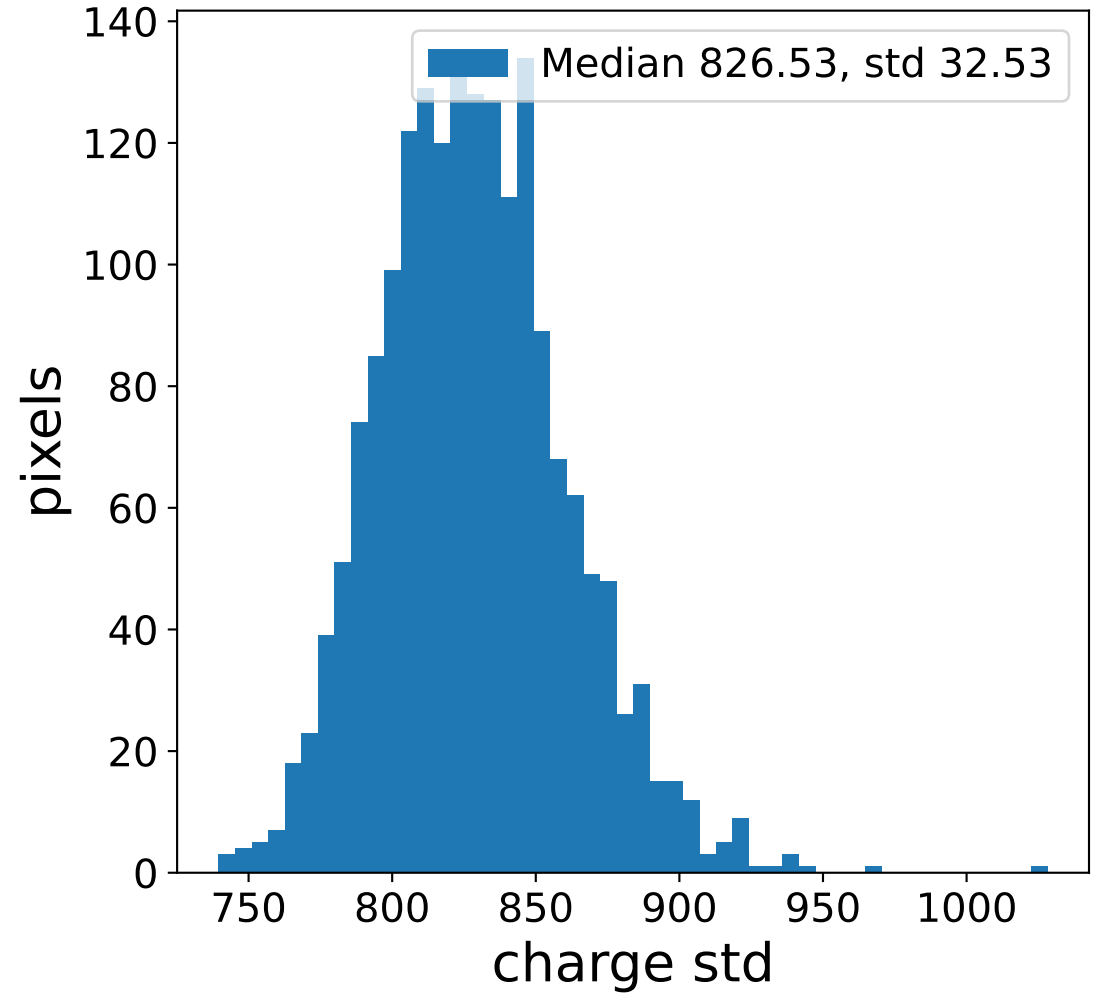

## pedestal sample of 10000 events