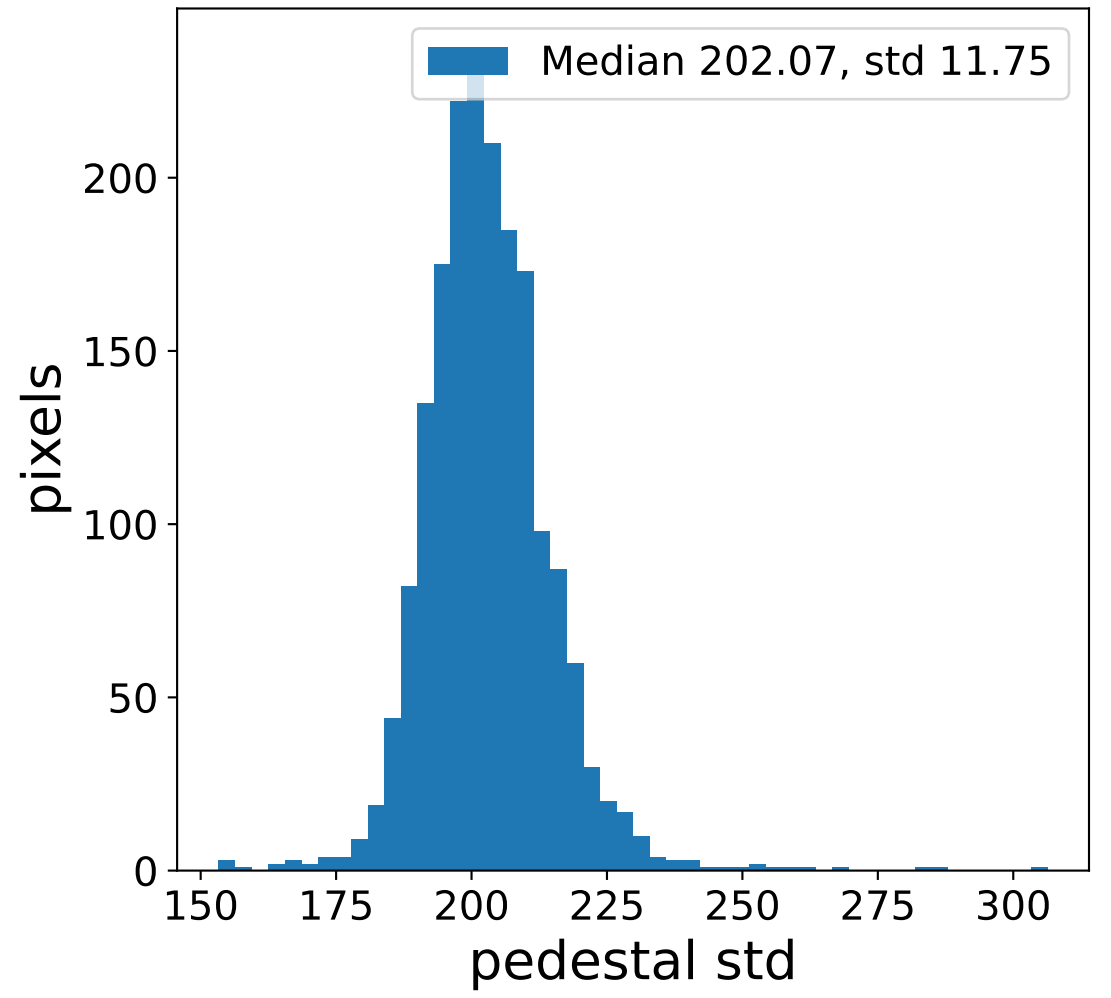

## pedestal sample of 10000 events