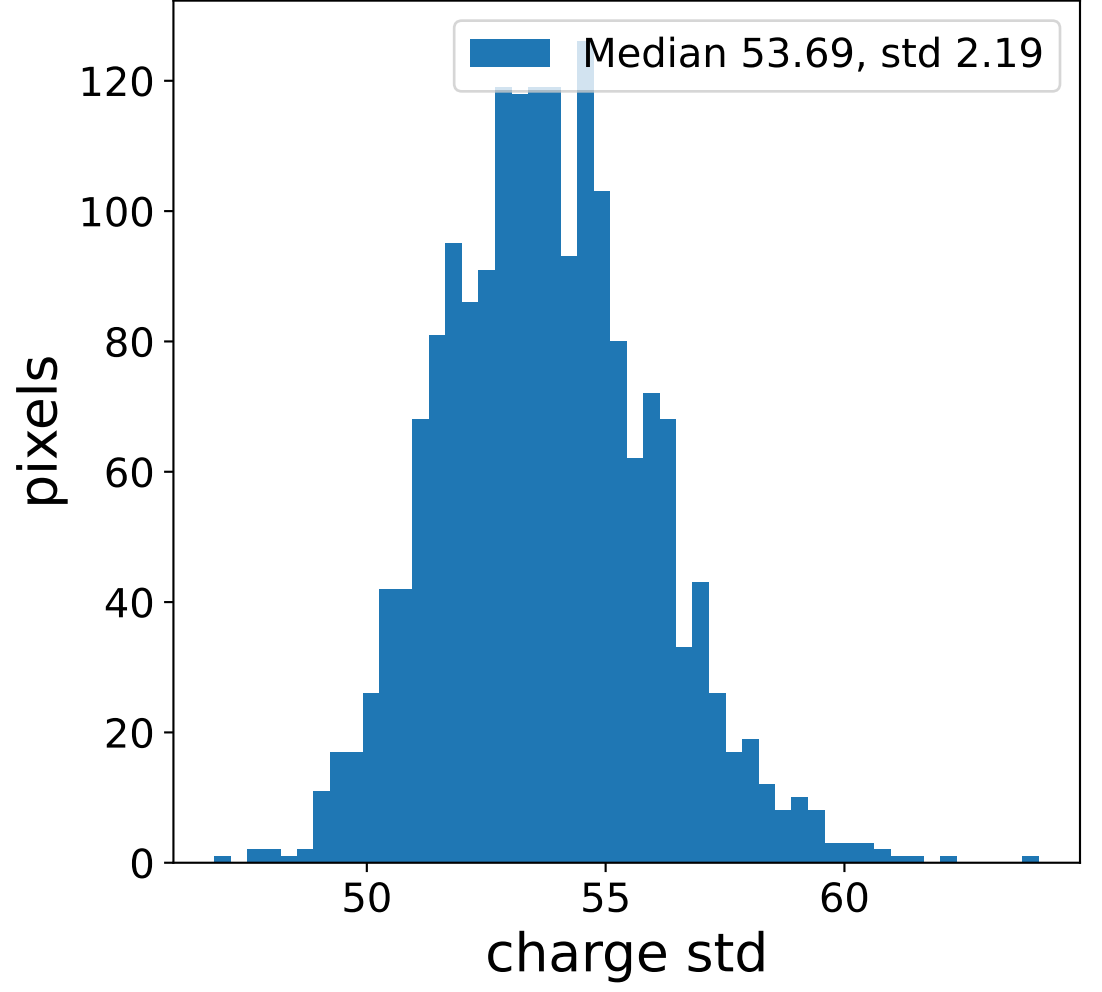

Run 8639 channel: LG

FF sample of 10000 events