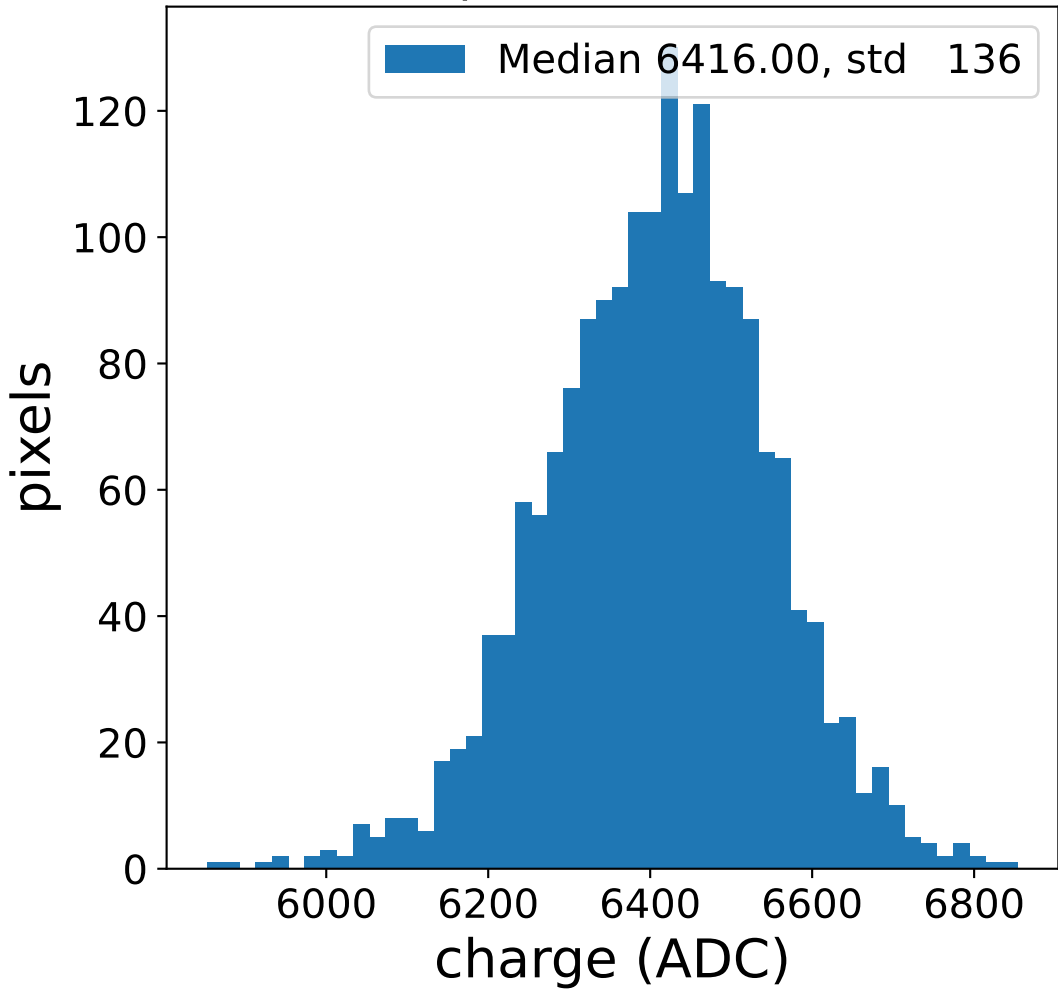

## pedestal sample of 10000 events