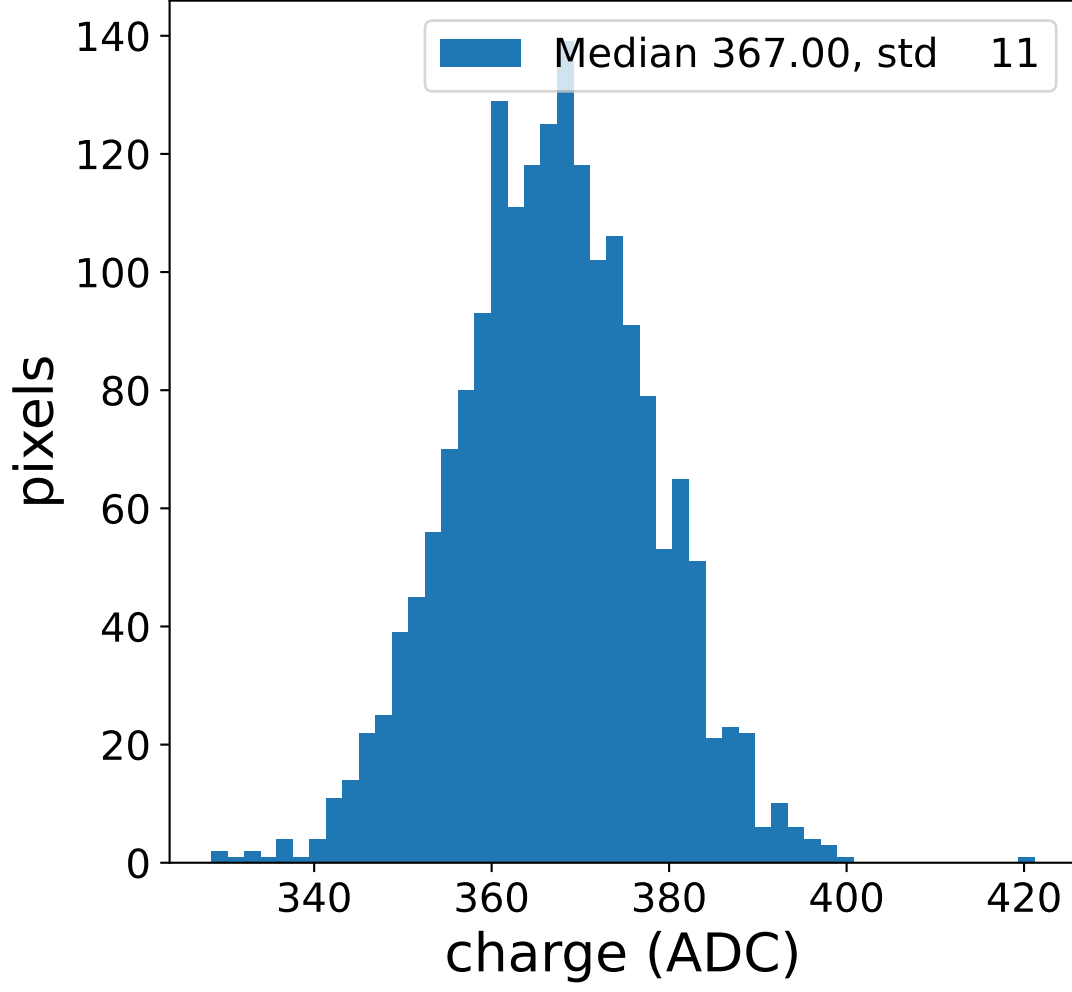

Run 8639 channel: LG

FF sample of 10000 events