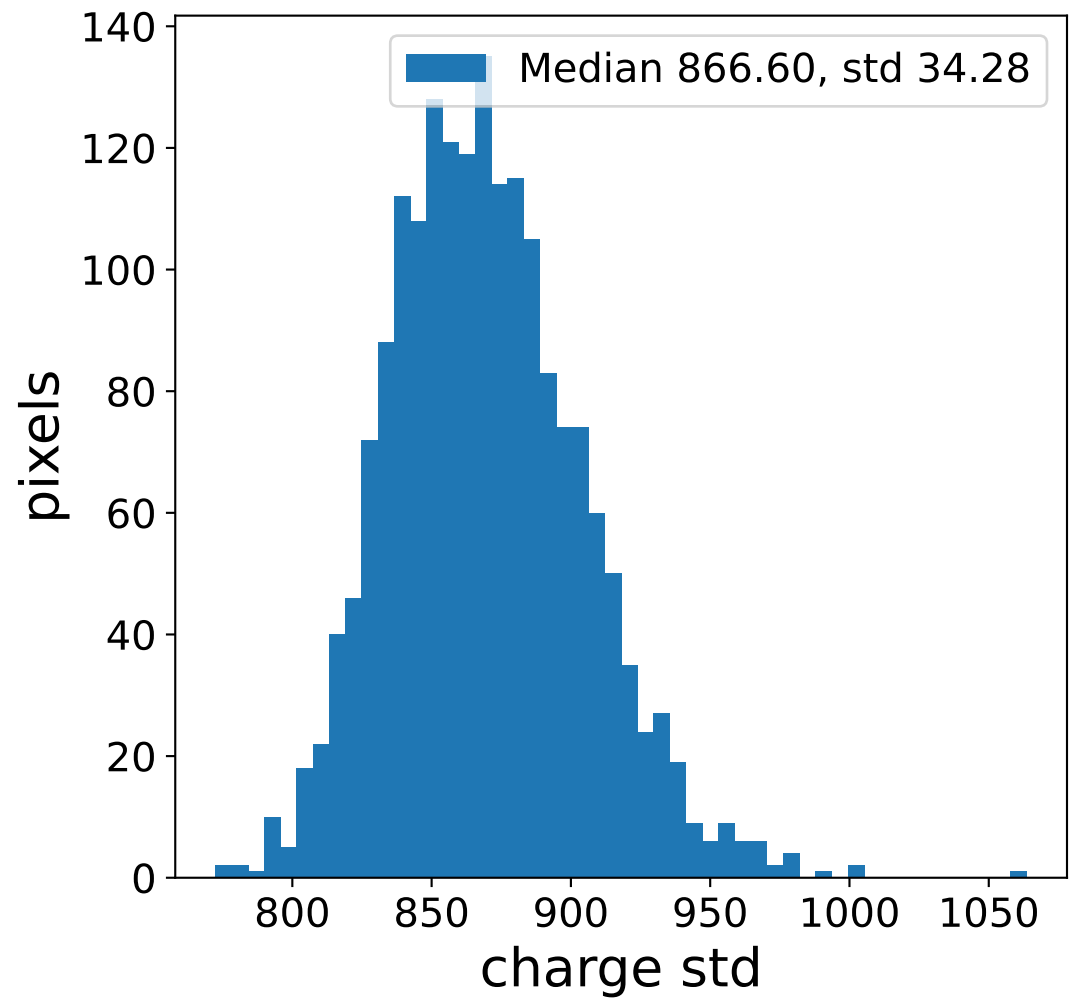

## pedestal sample of 10000 events