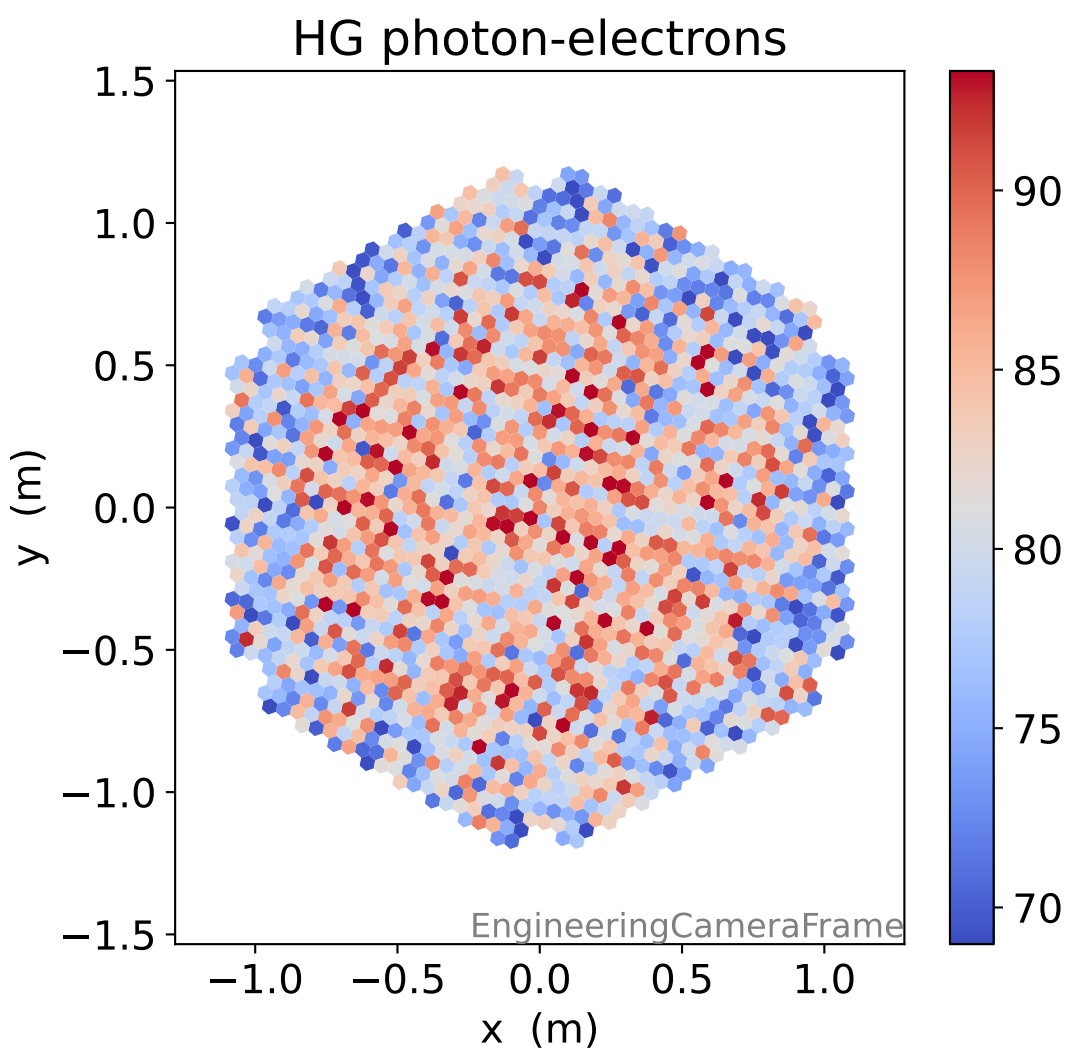

Run 8705

Run 8705

Run 8705 channel: HG

FF sample of 10000 events

pedestal sample of 10000 events

Run 8705 channel: LG

FF sample of 10000 events

pedestal sample of 10000 events