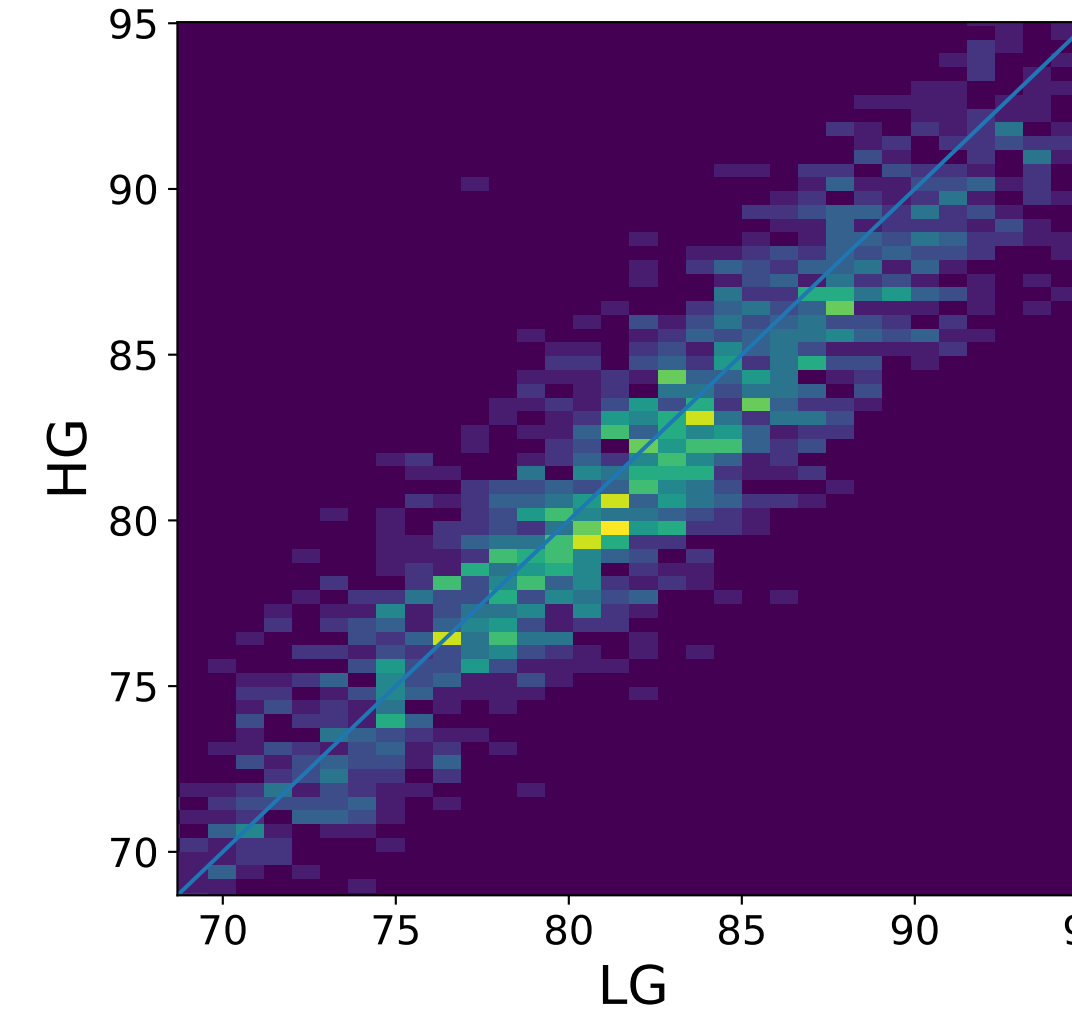

Run 8705

Run 8705

Run 8705 channel: HG

FF sample of 10000 events

pedestal sample of 10000 events

Run 8705 channel: LG

FF sample of 10000 events

pedestal sample of 10000 events