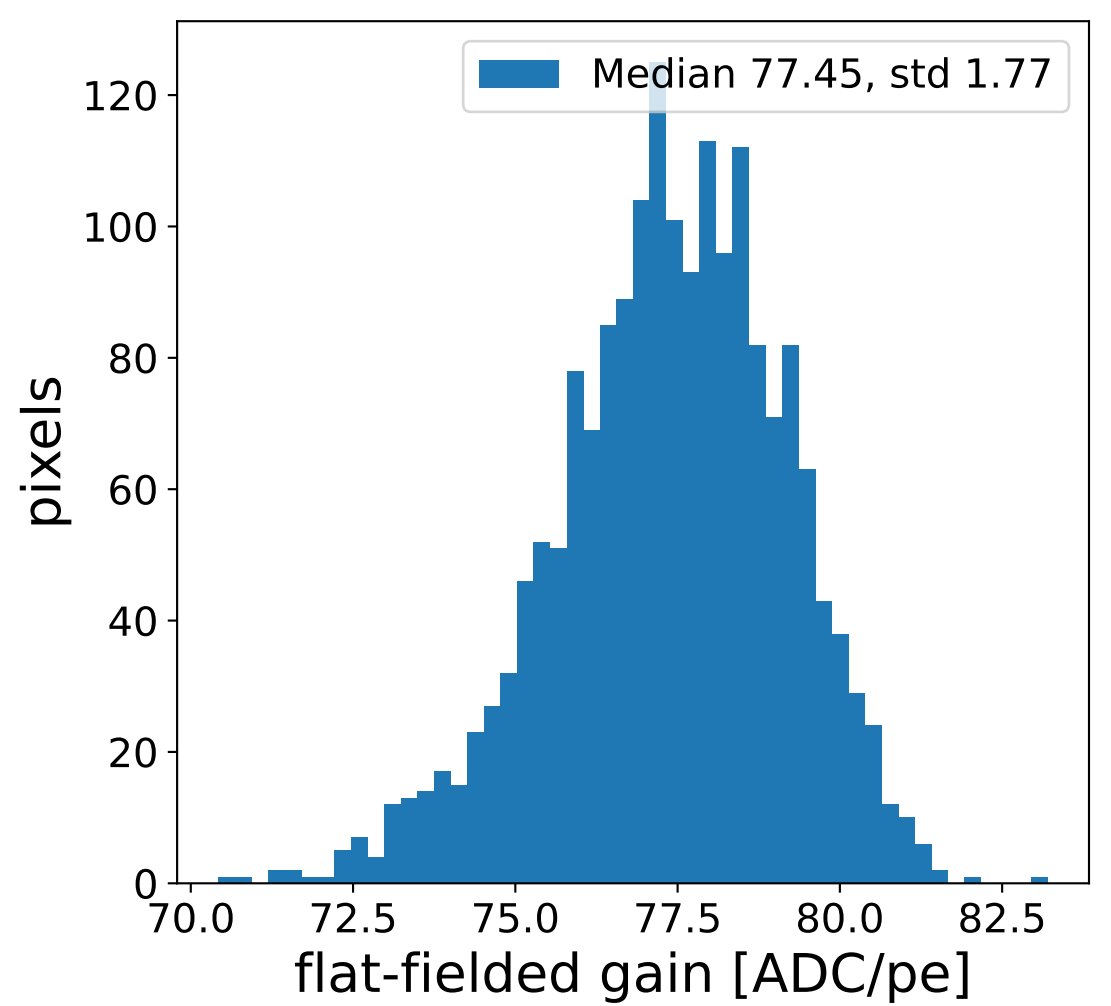

Run 8705

Run 8705

Run 8705 channel: HG

FF sample of 10000 events

pedestal sample of 10000 events

Run 8705 channel: LG

FF sample of 10000 events

pedestal sample of 10000 events