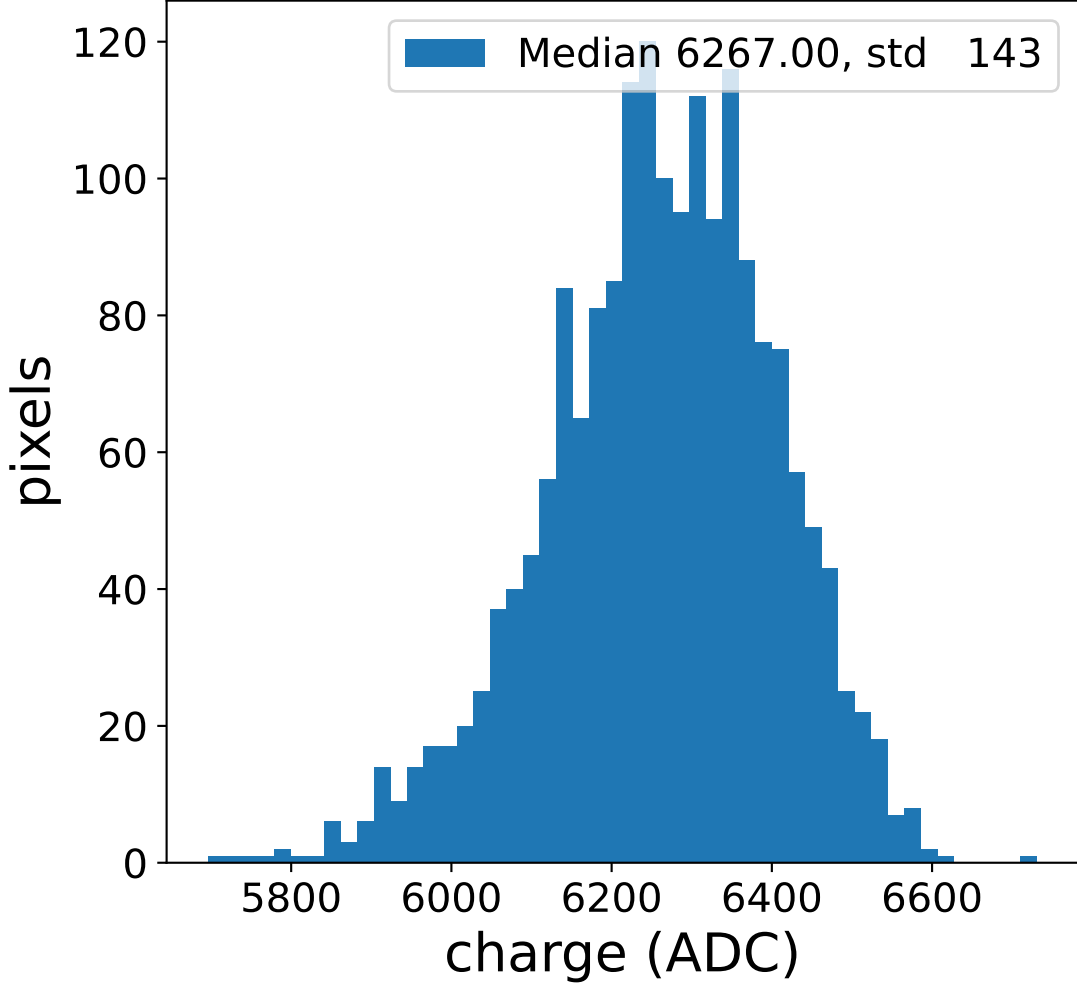

Run 8705

Run 8705

Run 8705 channel: HG

FF sample of 10000 events

pedestal sample of 10000 events

Run 8705 channel: LG

FF sample of 10000 events

pedestal sample of 10000 events