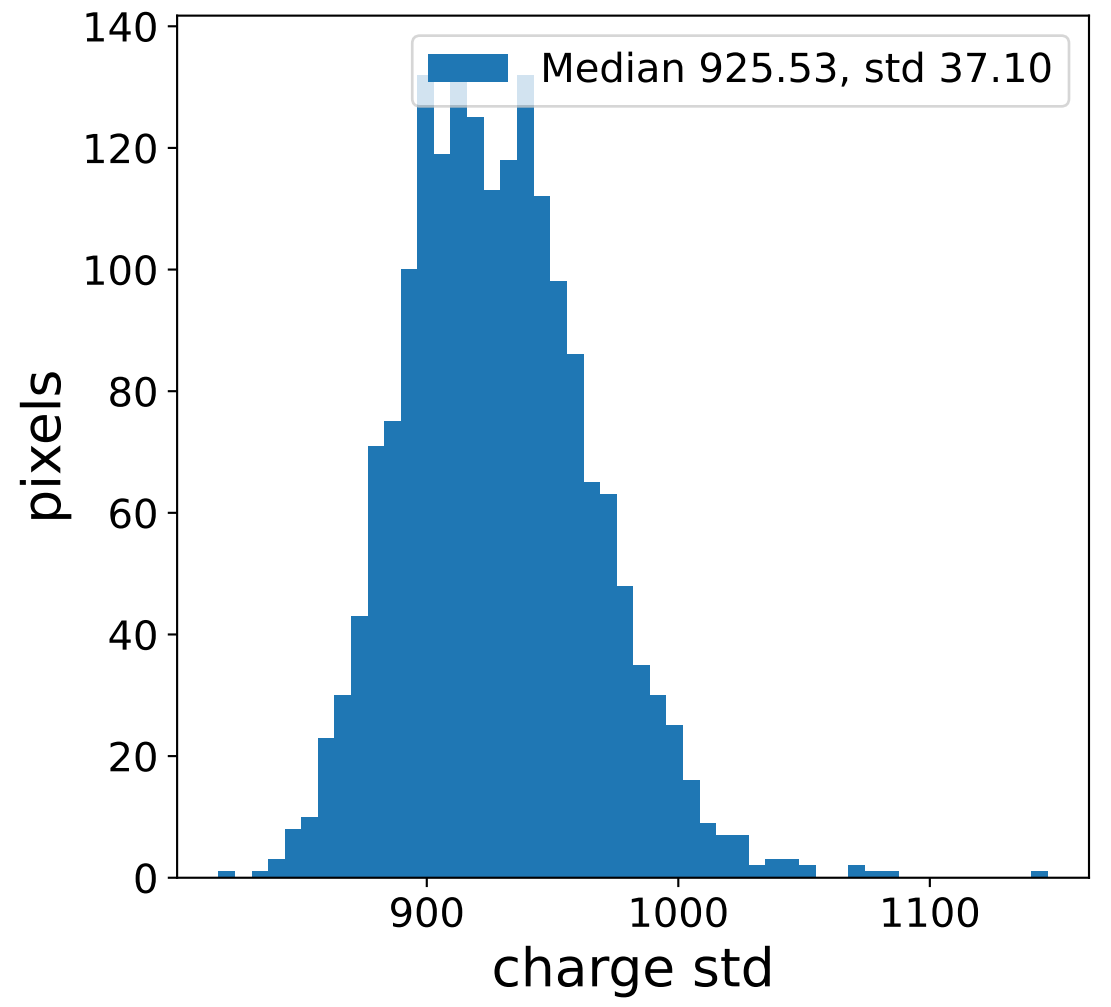

Run 8705

Run 8705

Run 8705 channel: HG

FF sample of 10000 events

pedestal sample of 10000 events

Run 8705 channel: LG

FF sample of 10000 events

pedestal sample of 10000 events