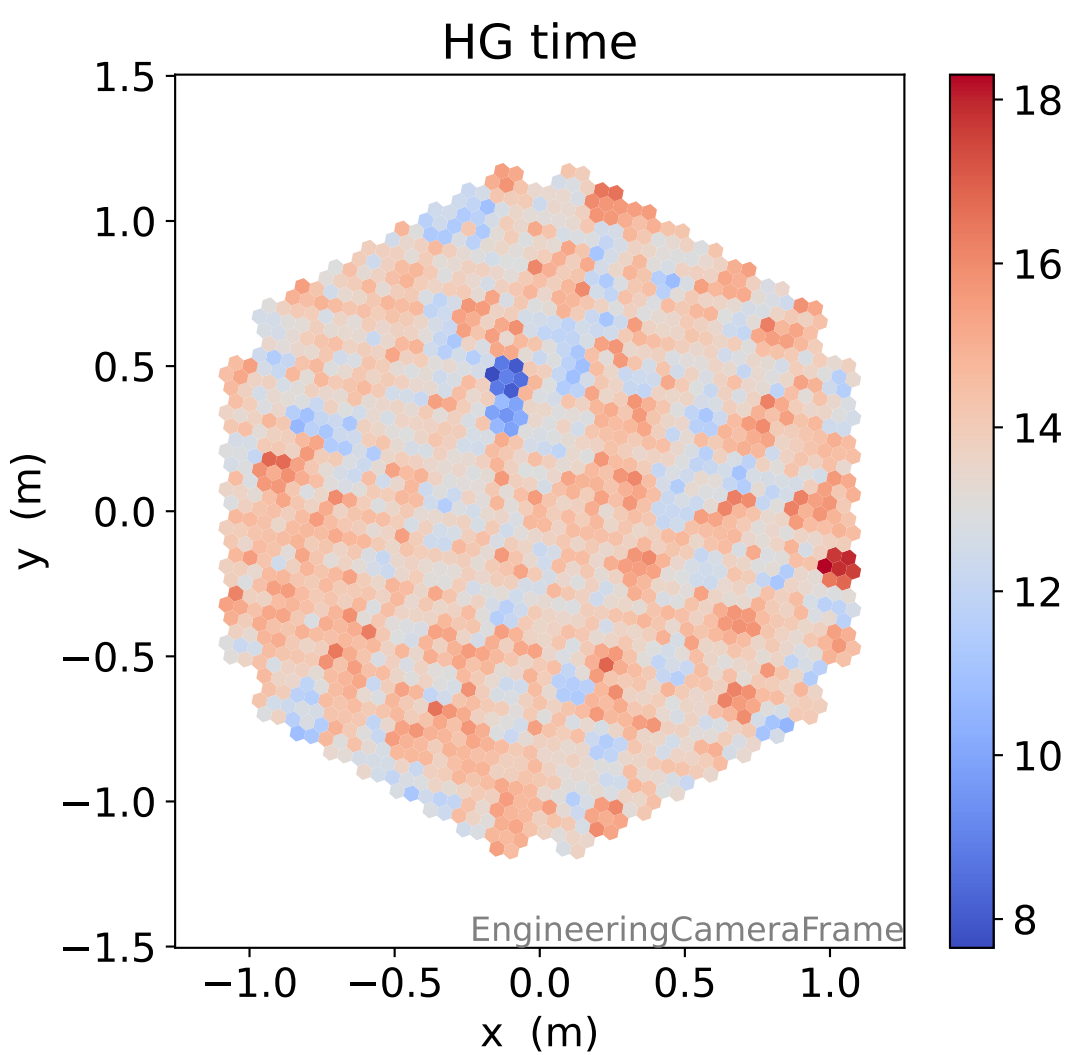

Run 8705

Run 8705

Run 8705 channel: HG

FF sample of 10000 events

pedestal sample of 10000 events

Run 8705 channel: LG

FF sample of 10000 events

pedestal sample of 10000 events