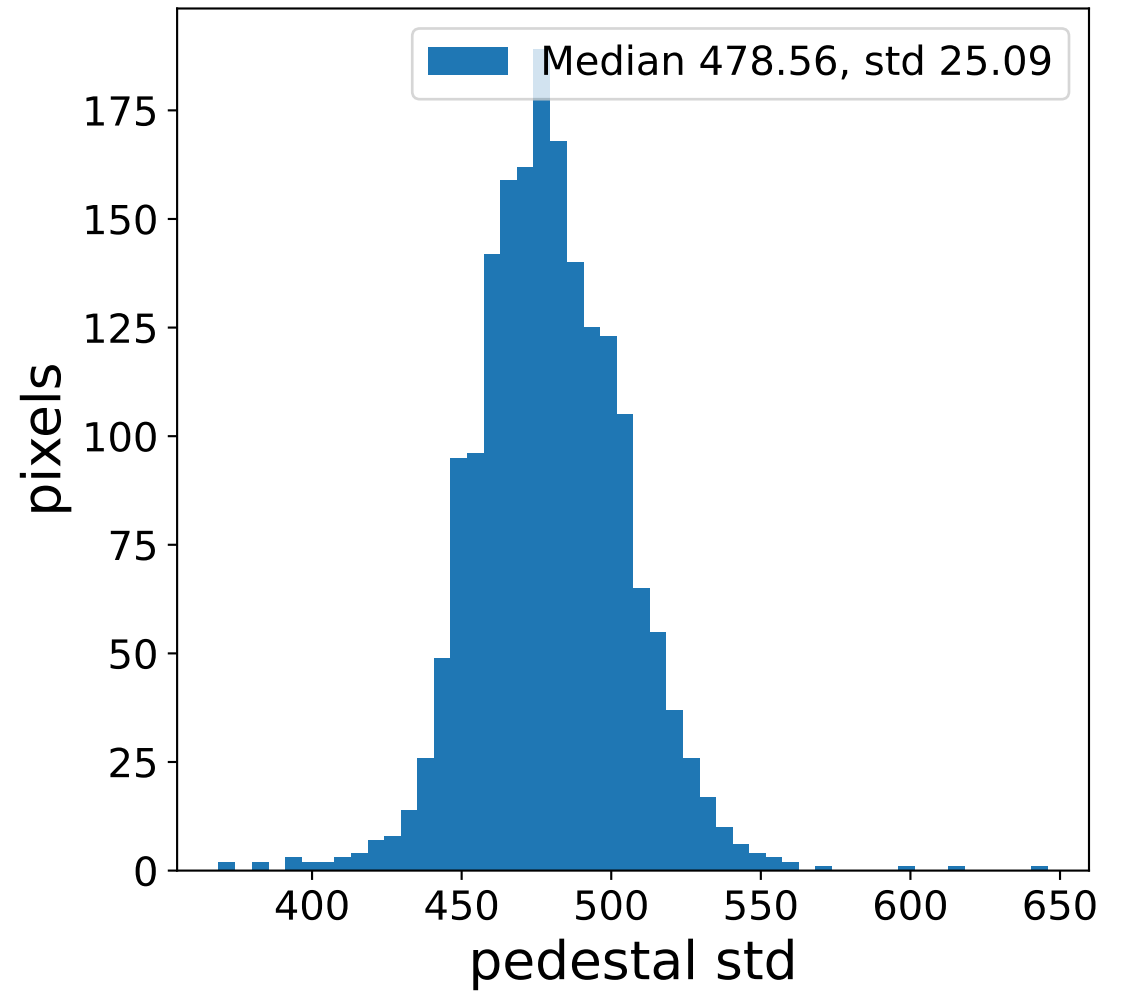

Run 8705

Run 8705

Run 8705 channel: HG

FF sample of 10000 events

pedestal sample of 10000 events

Run 8705 channel: LG

FF sample of 10000 events

pedestal sample of 10000 events