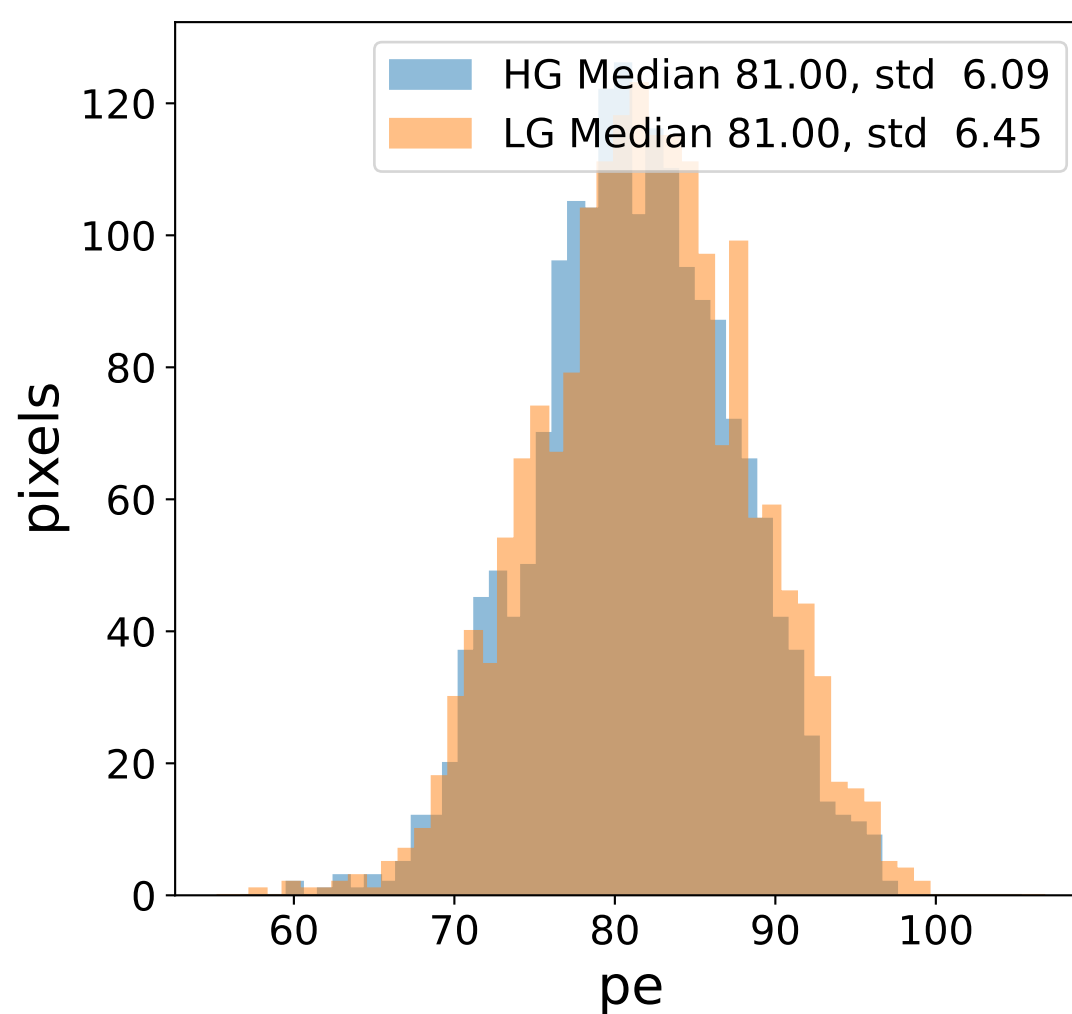

Run 8705

Run 8705

Run 8705 channel: HG

FF sample of 10000 events

pedestal sample of 10000 events

Run 8705 channel: LG

FF sample of 10000 events

pedestal sample of 10000 events