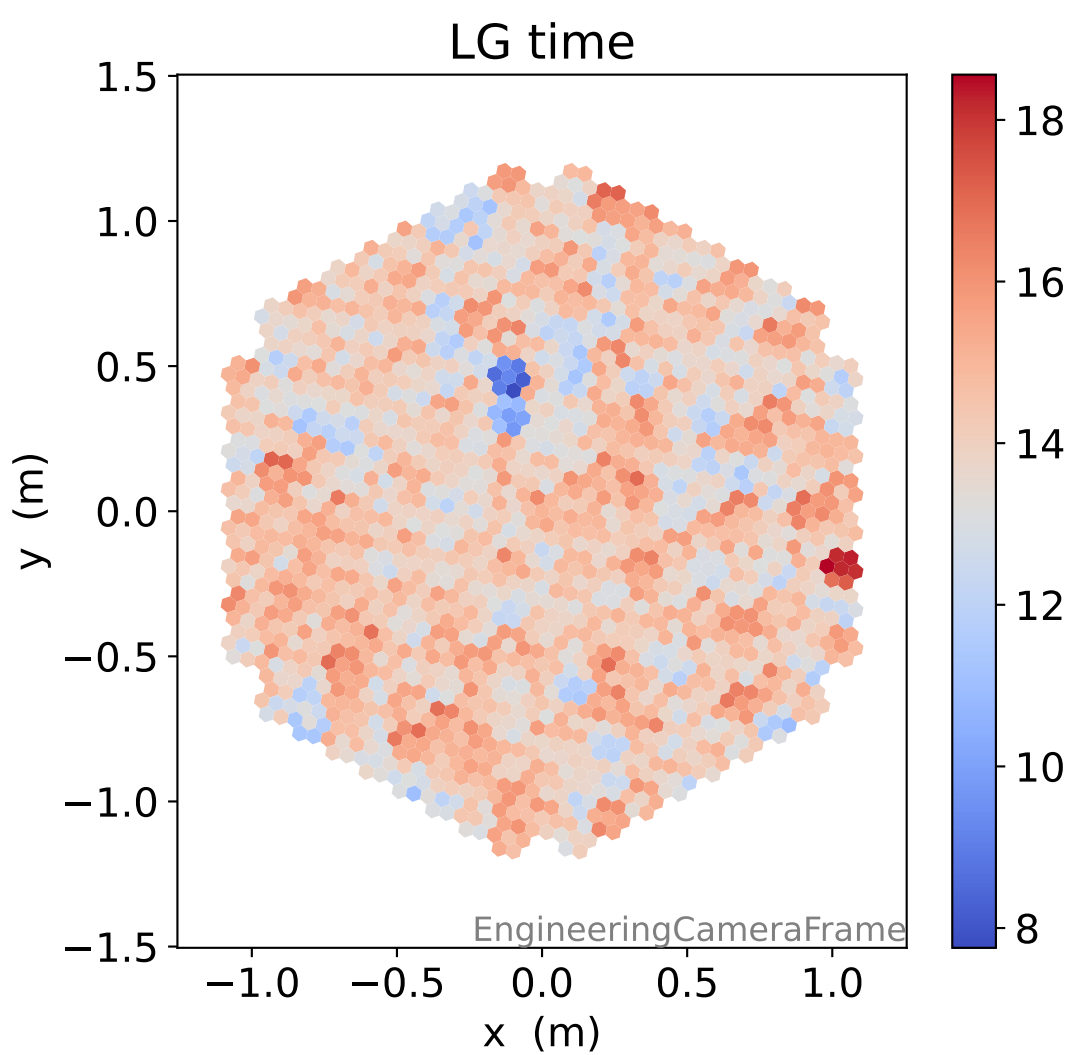

Run 8705

Run 8705

Run 8705 channel: HG

FF sample of 10000 events

pedestal sample of 10000 events

Run 8705 channel: LG

FF sample of 10000 events

pedestal sample of 10000 events