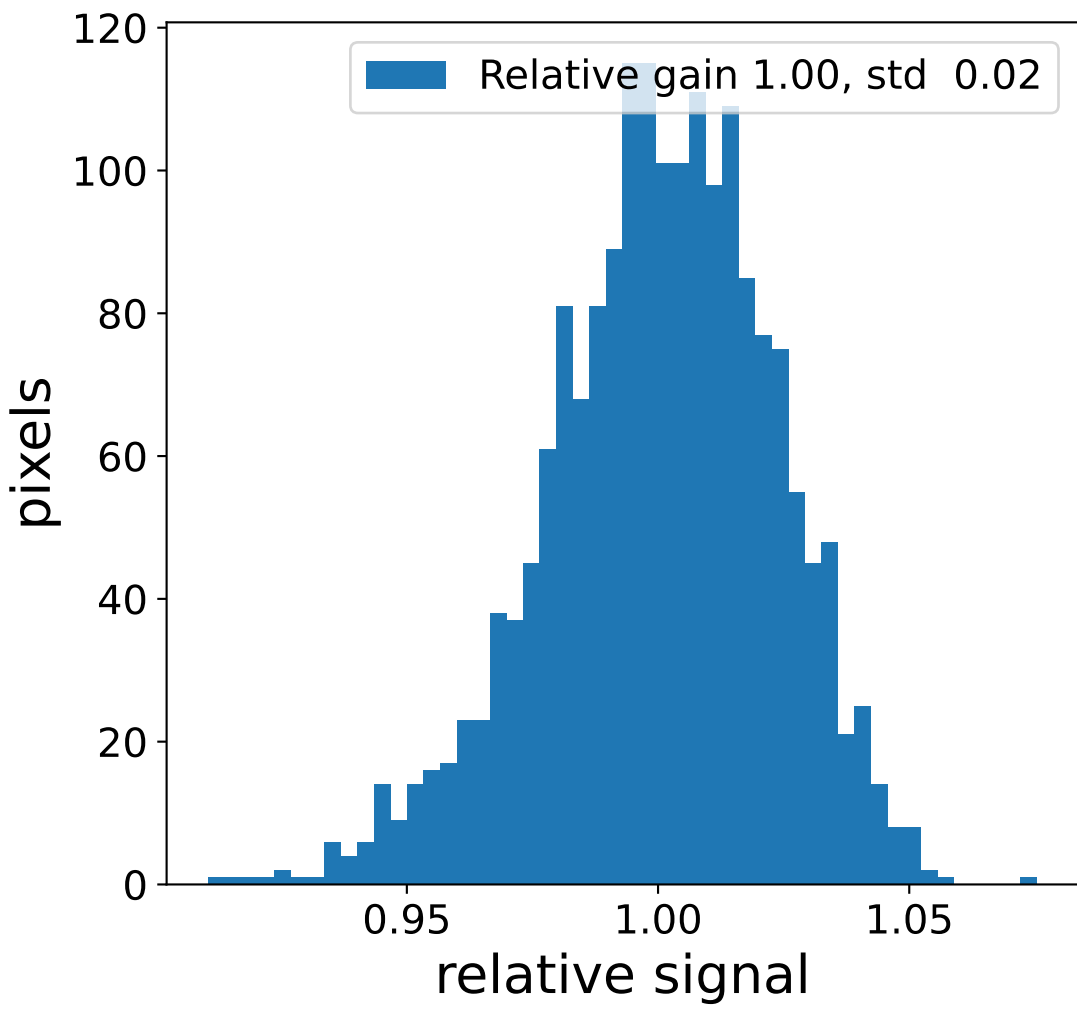

Run 8705

Run 8705

Run 8705 channel: HG

FF sample of 10000 events

pedestal sample of 10000 events

Run 8705 channel: LG

FF sample of 10000 events

pedestal sample of 10000 events