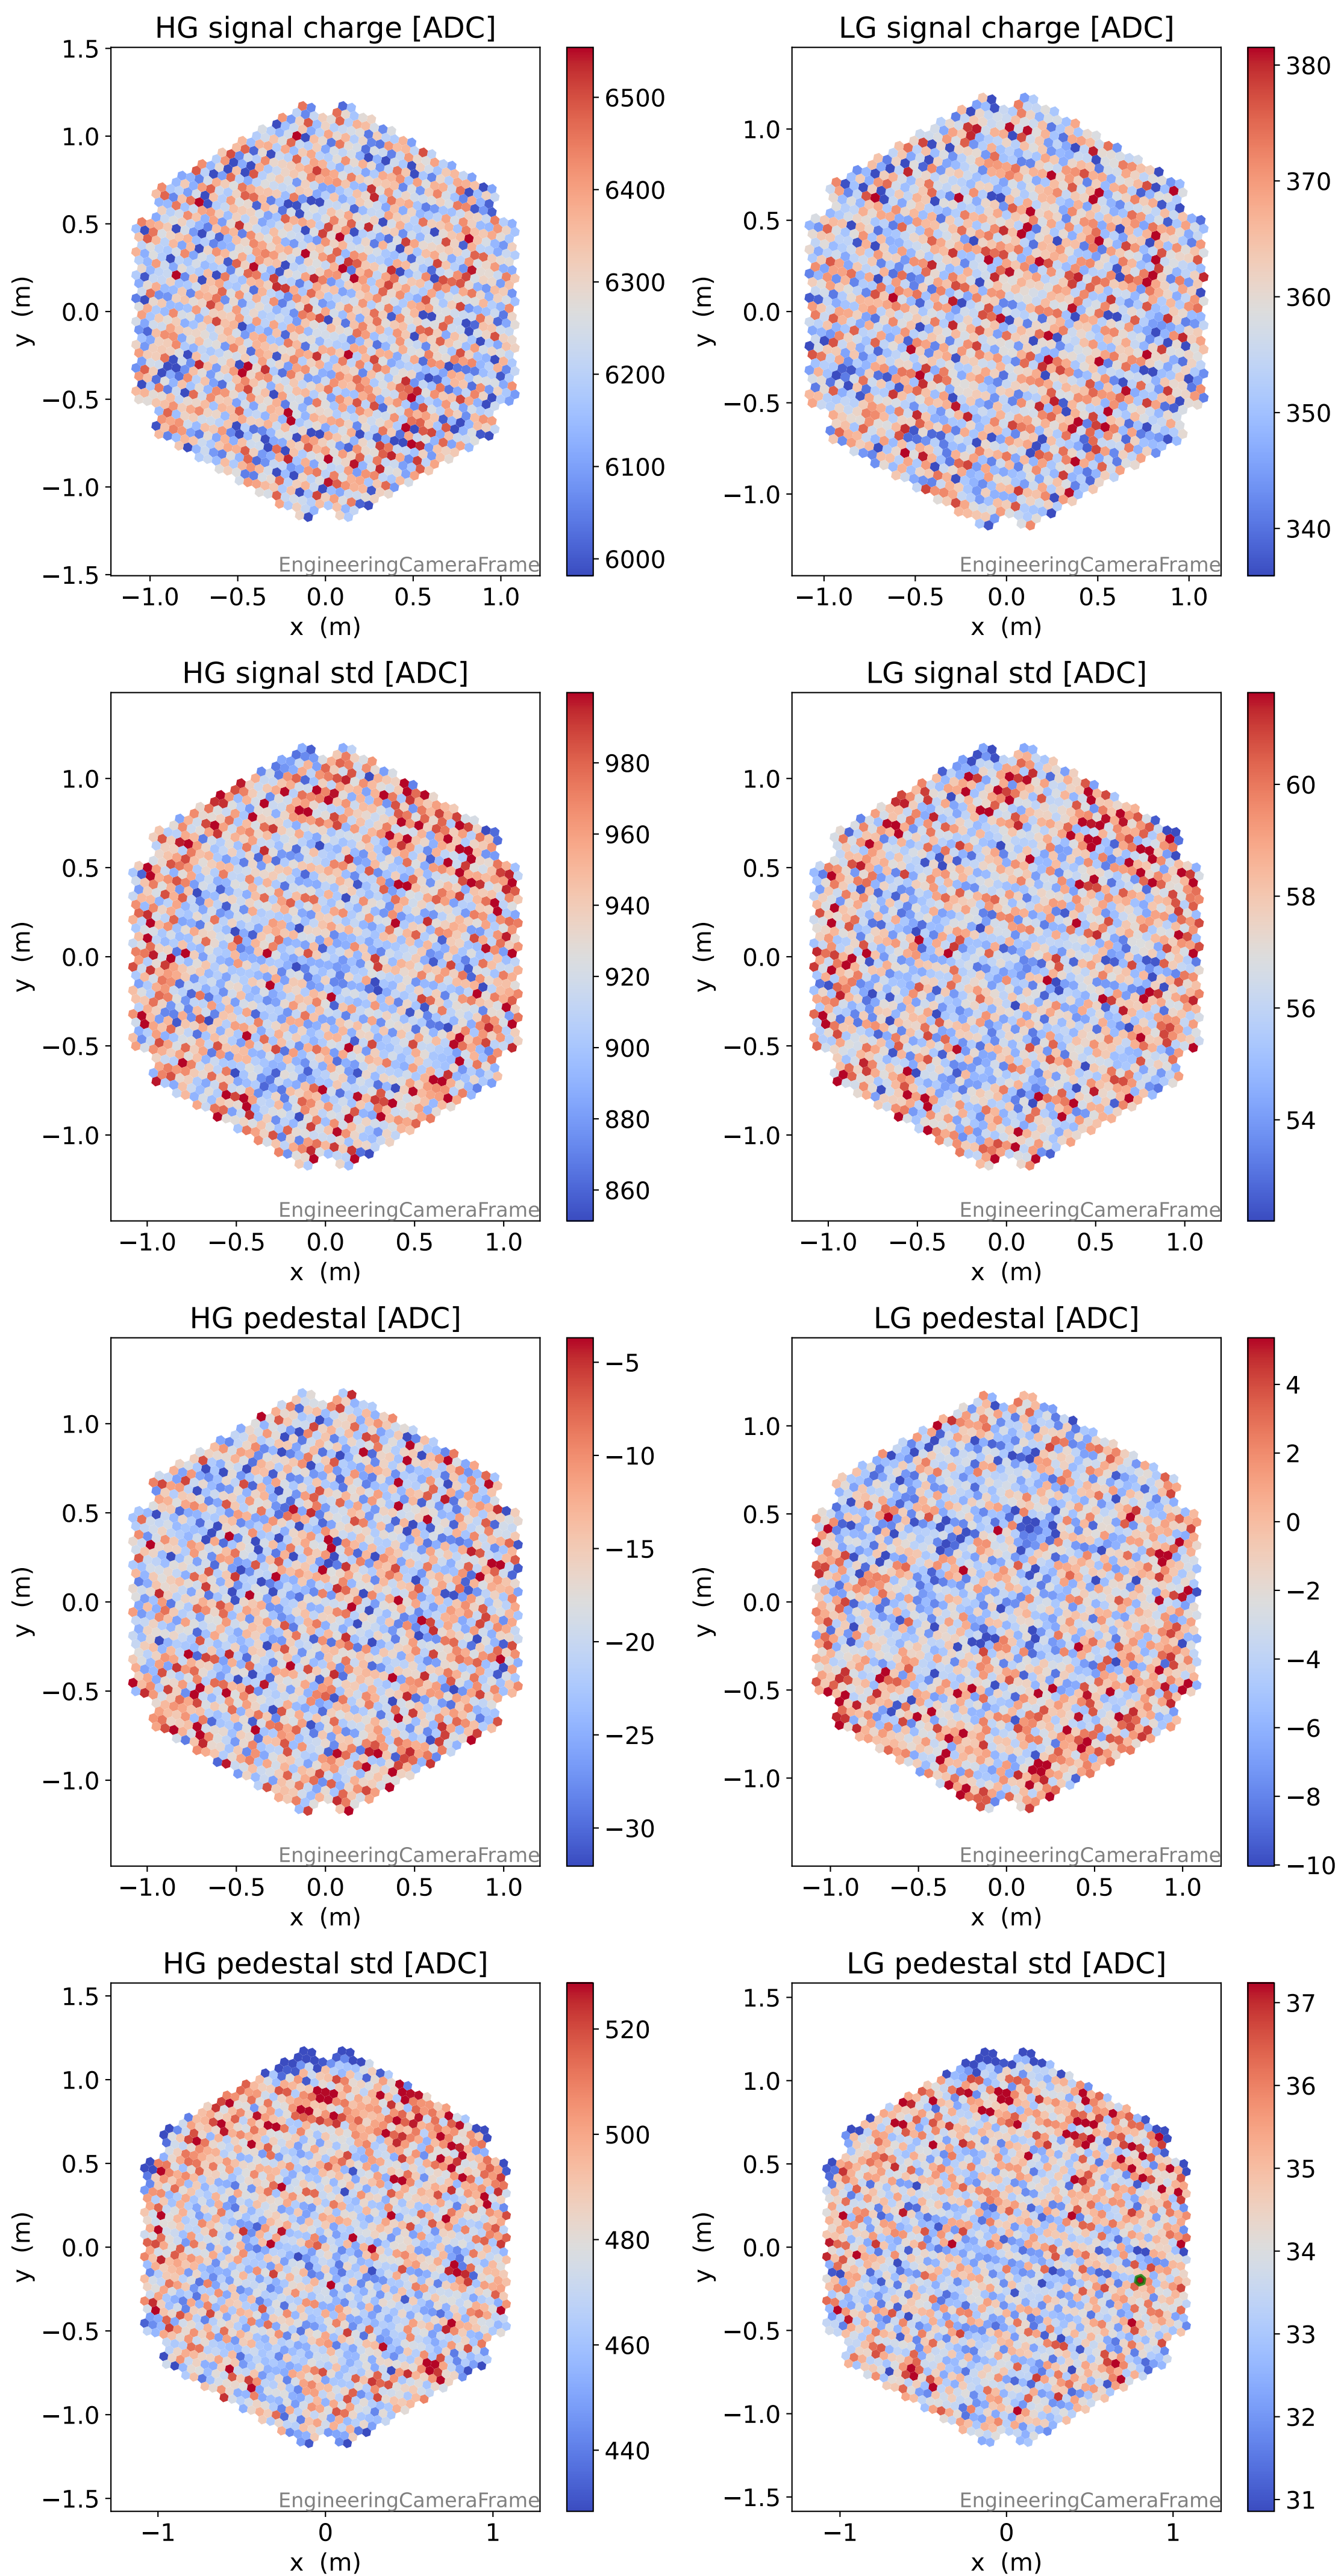

Run 8705

Run 8705

Run 8705 channel: HG

FF sample of 10000 events

pedestal sample of 10000 events

Run 8705 channel: LG

FF sample of 10000 events

pedestal sample of 10000 events