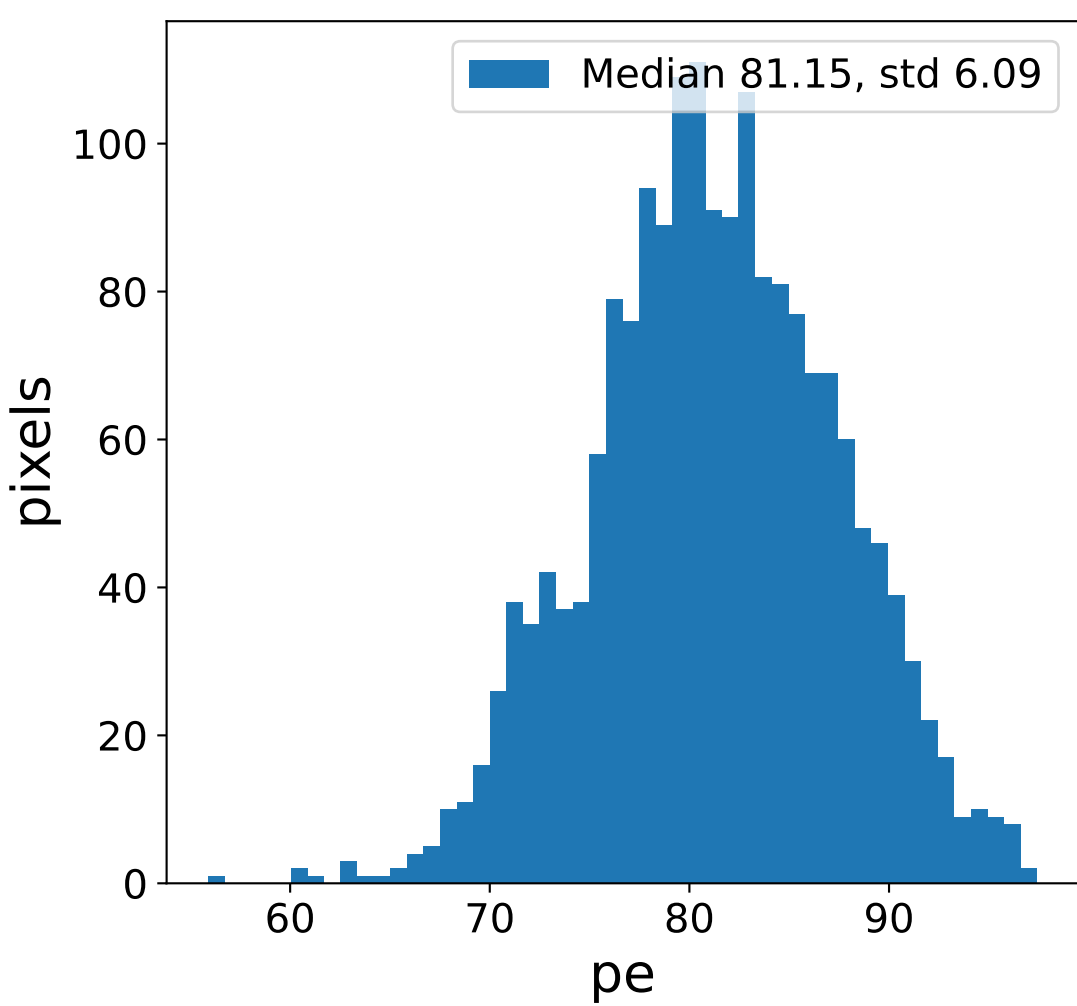

Run 8705

Run 8705

Run 8705 channel: HG

FF sample of 10000 events

pedestal sample of 10000 events

Run 8705 channel: LG

FF sample of 10000 events

pedestal sample of 10000 events