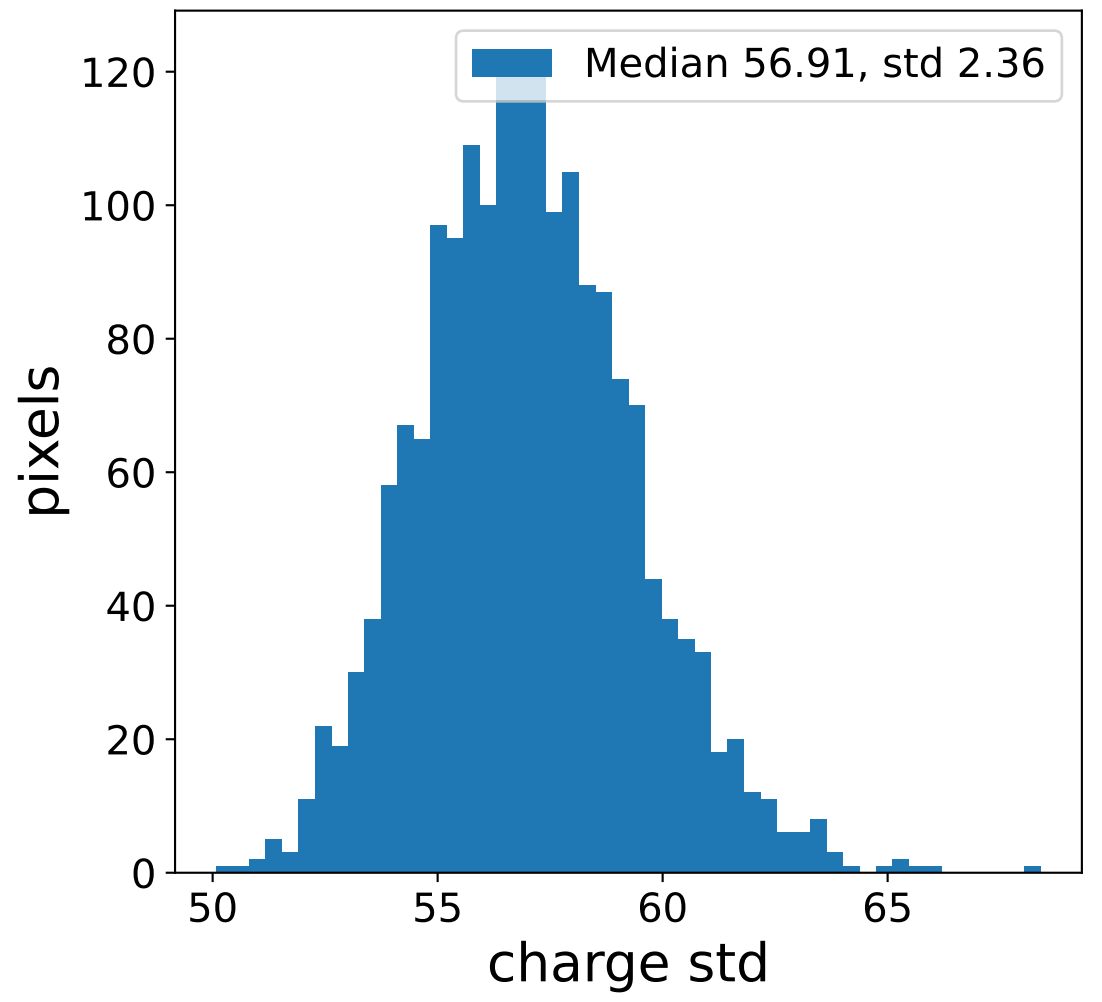

Run 8705

Run 8705

Run 8705 channel: HG

FF sample of 10000 events

pedestal sample of 10000 events

Run 8705 channel: LG

FF sample of 10000 events

pedestal sample of 10000 events