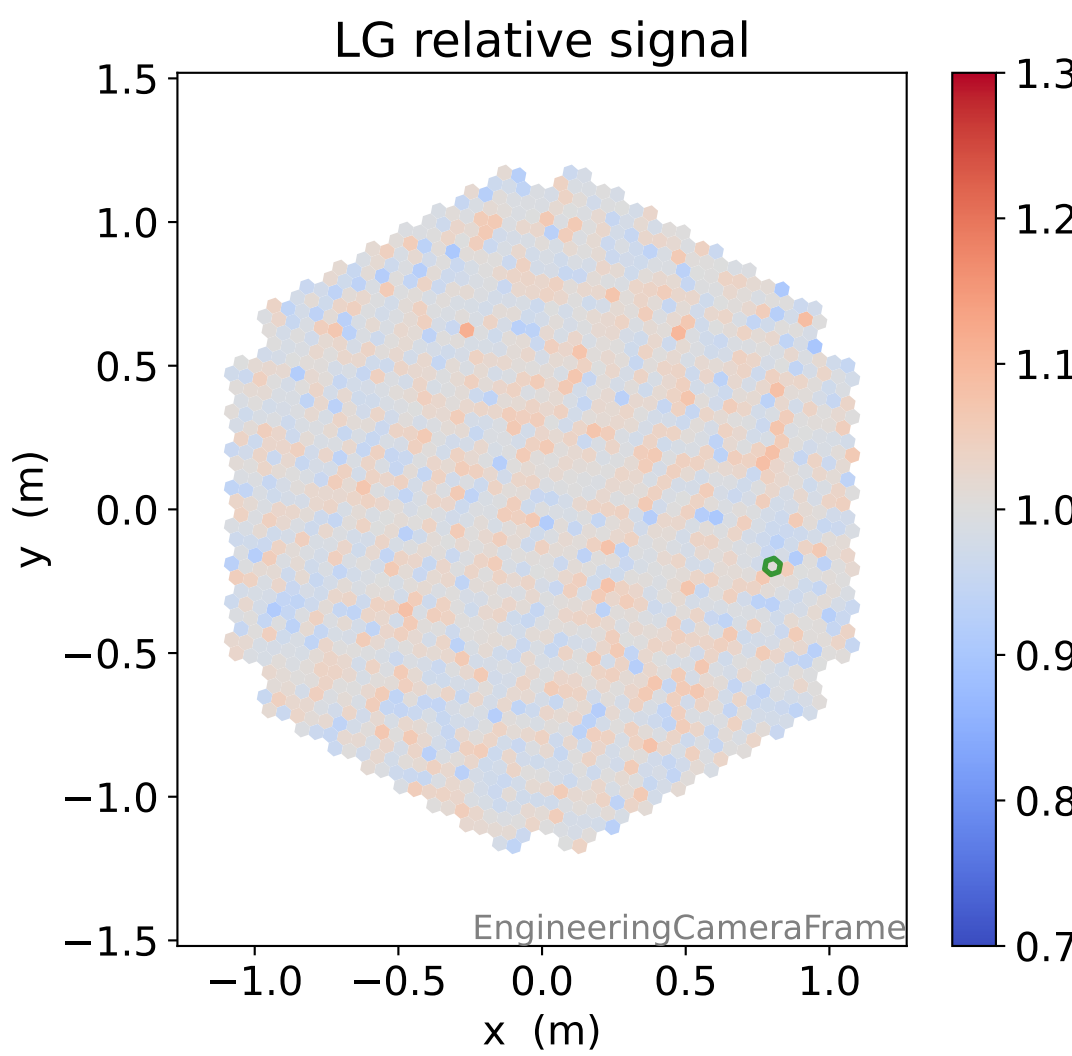

Run 8705

Run 8705

Run 8705 channel: HG

FF sample of 10000 events

pedestal sample of 10000 events

Run 8705 channel: LG

FF sample of 10000 events

pedestal sample of 10000 events