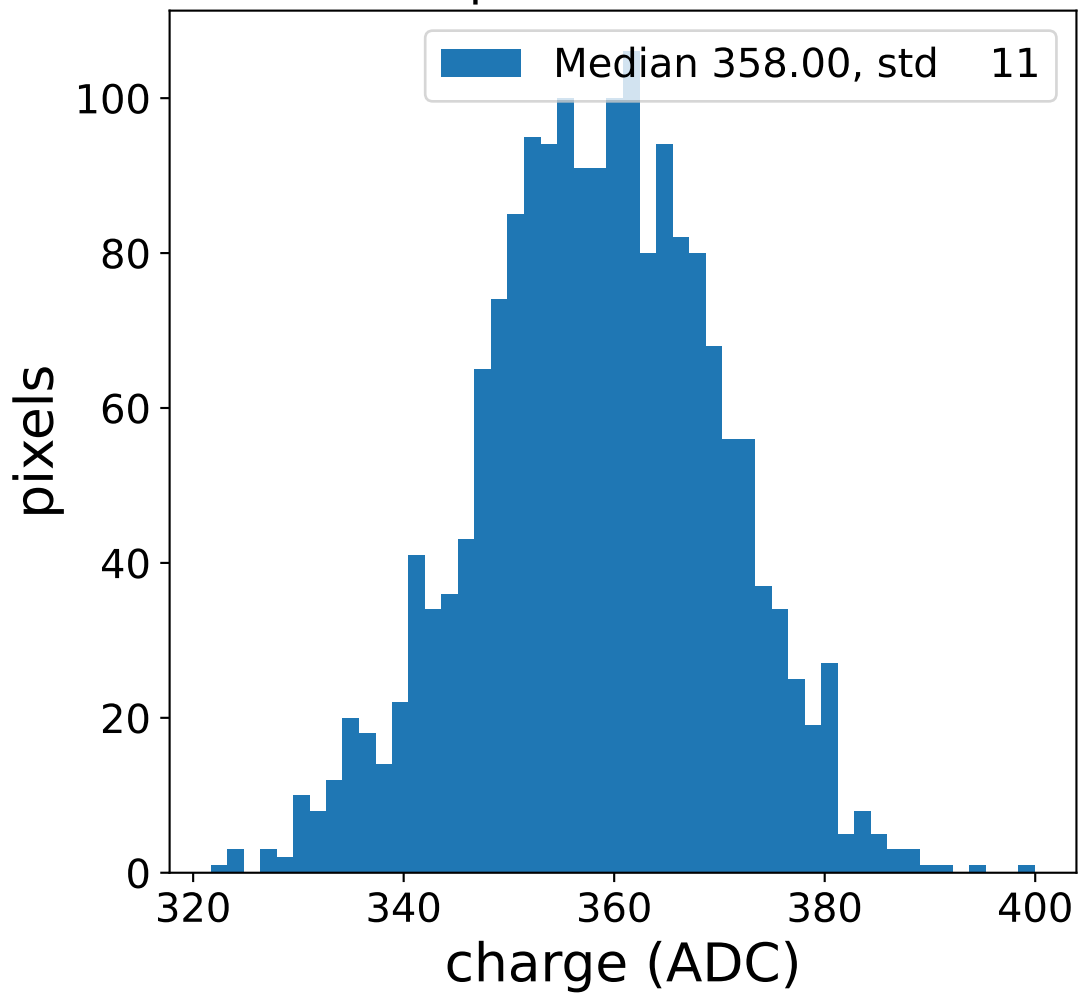

Run 8705

Run 8705

Run 8705 channel: HG

FF sample of 10000 events

pedestal sample of 10000 events

Run 8705 channel: LG

FF sample of 10000 events

pedestal sample of 10000 events