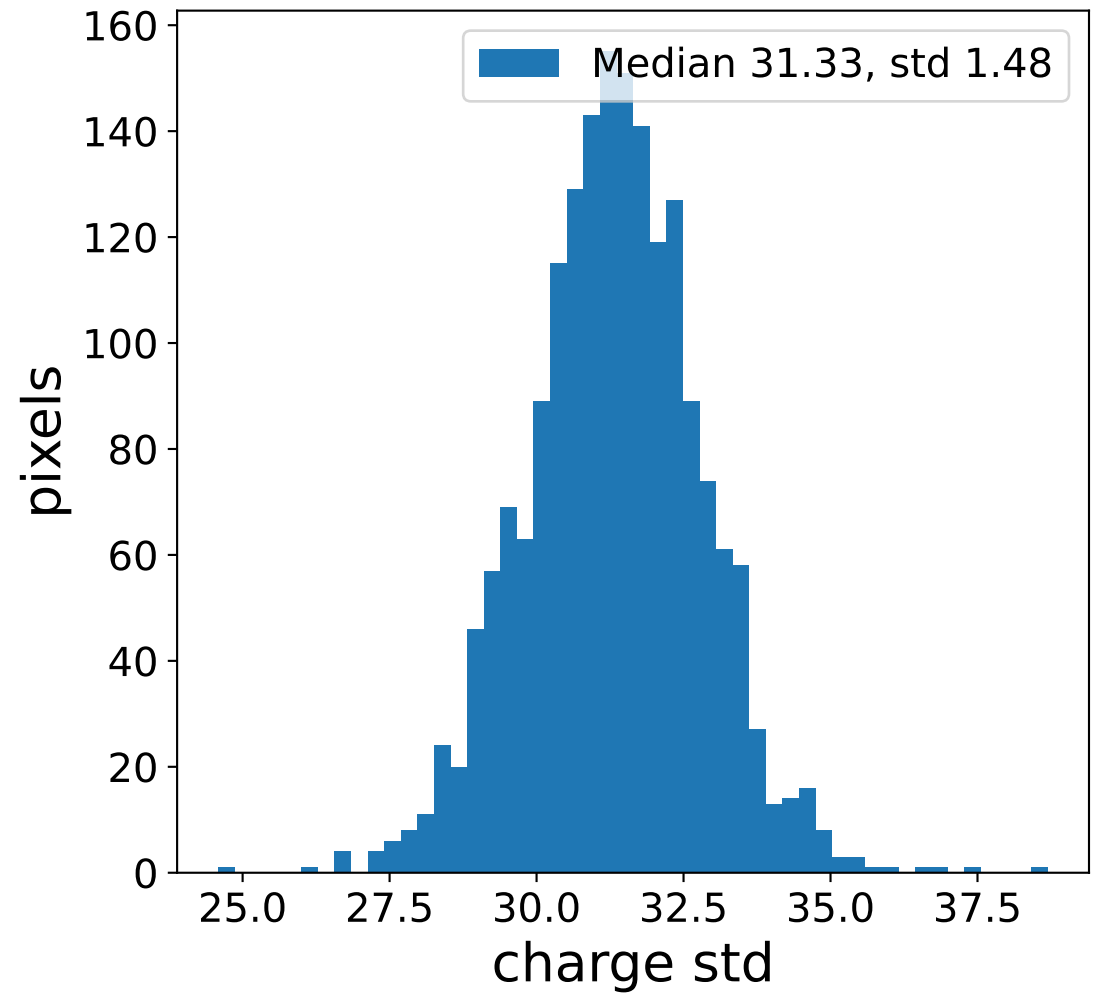

Run 8739 channel: LG

FF sample of 10000 events