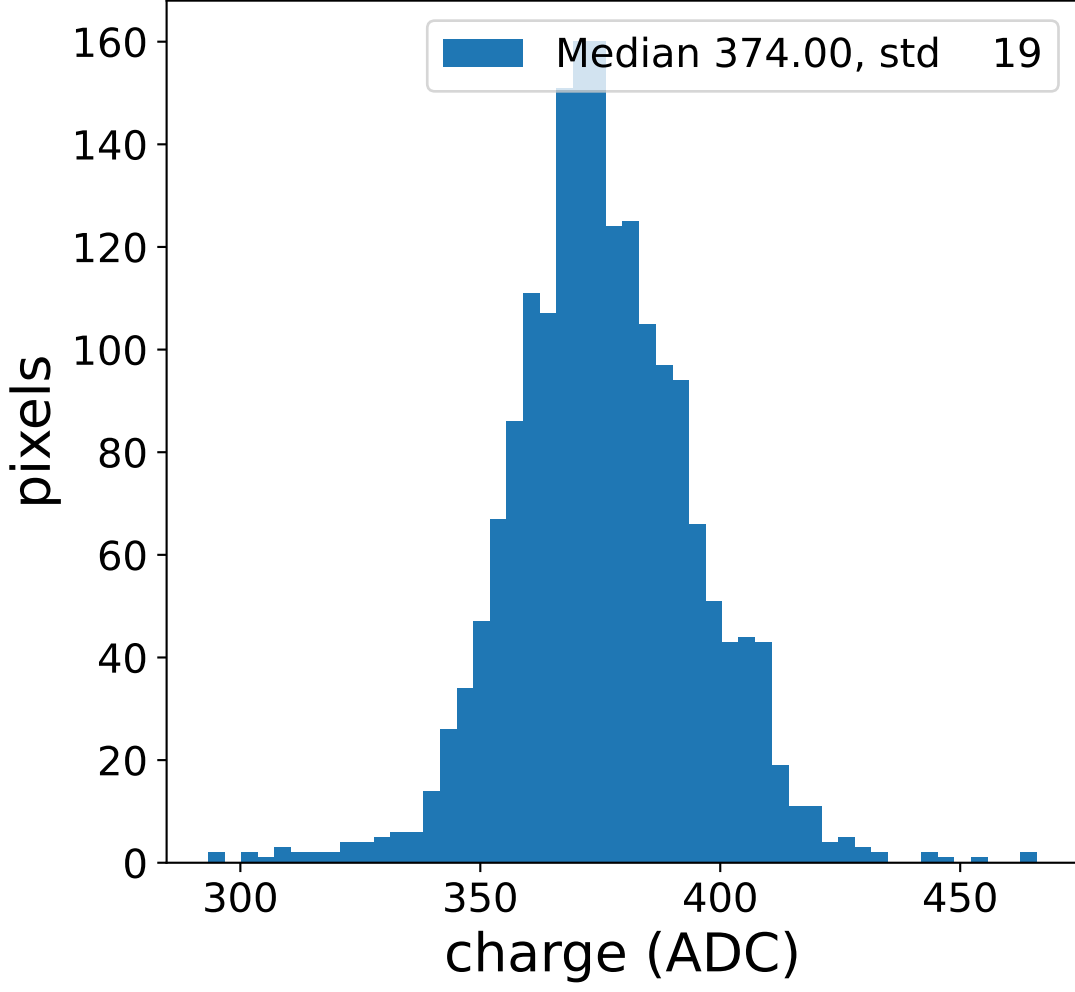

## pedestal sample of 10000 events