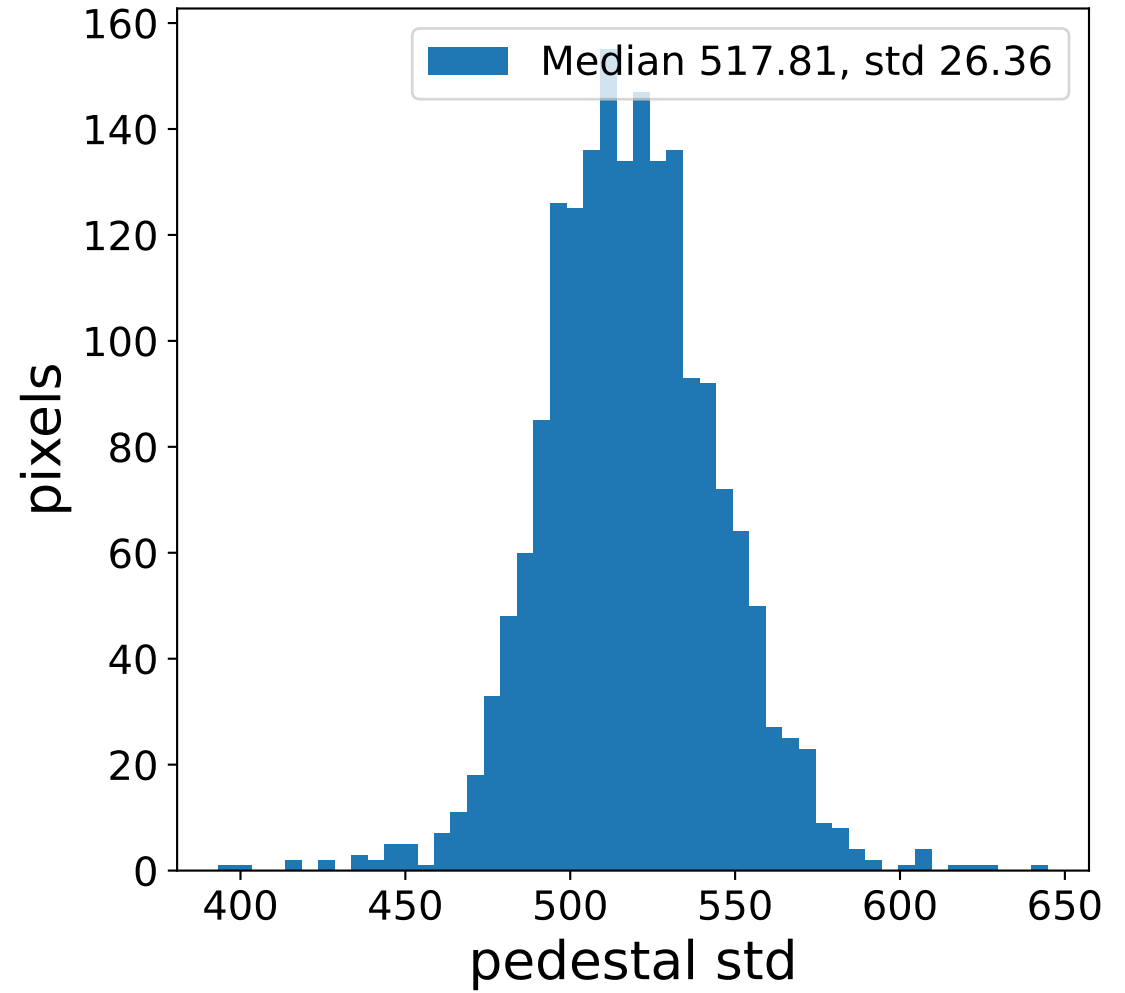

## pedestal sample of 10000 events