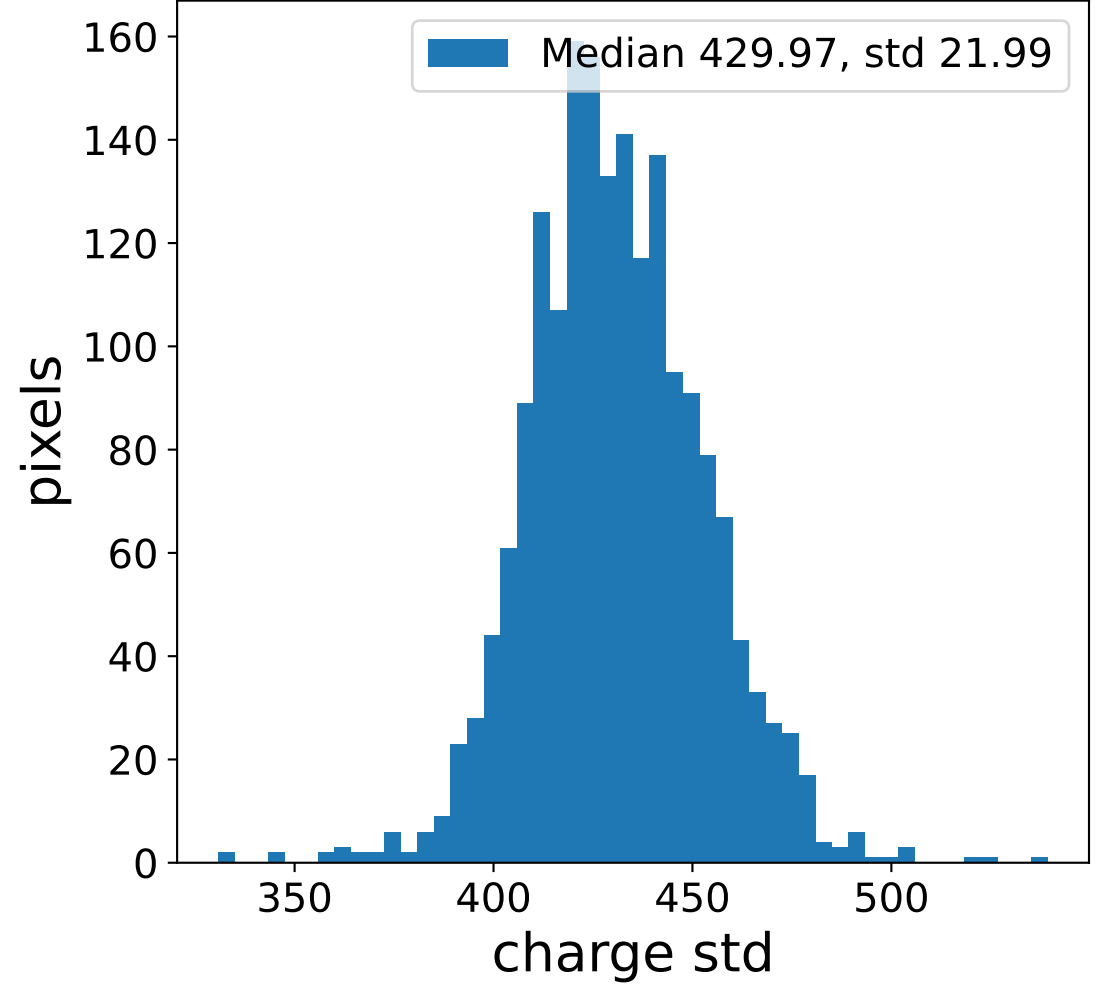

## pedestal sample of 10000 events