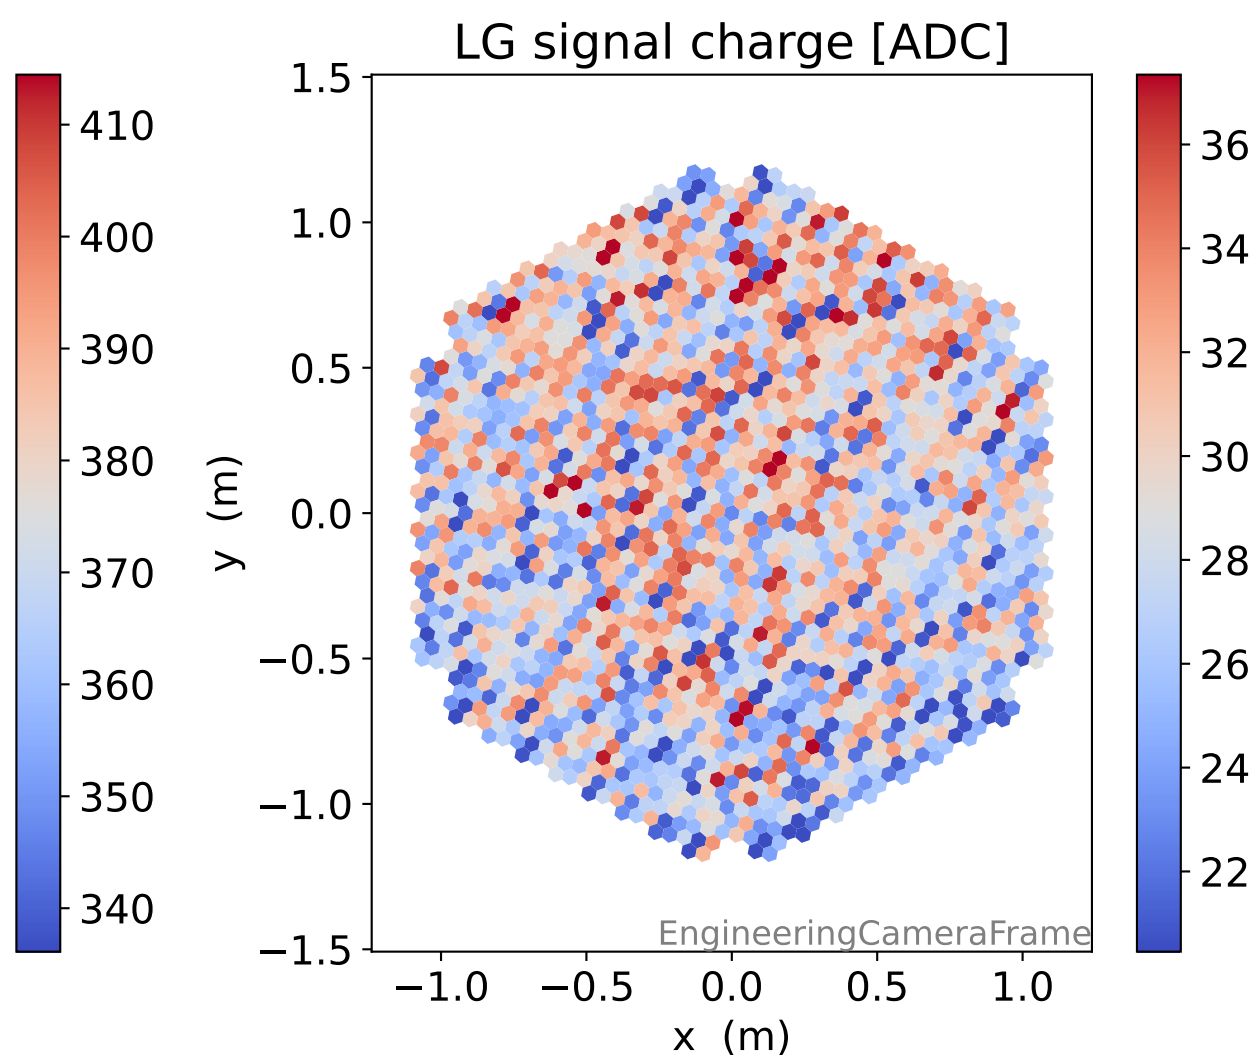

Run 8741

Run 8741

Run 8741 channel: HG

FF sample of 10000 events

pedestal sample of 10000 events

Run 8741 channel: LG

FF sample of 10000 events

pedestal sample of 10000 events