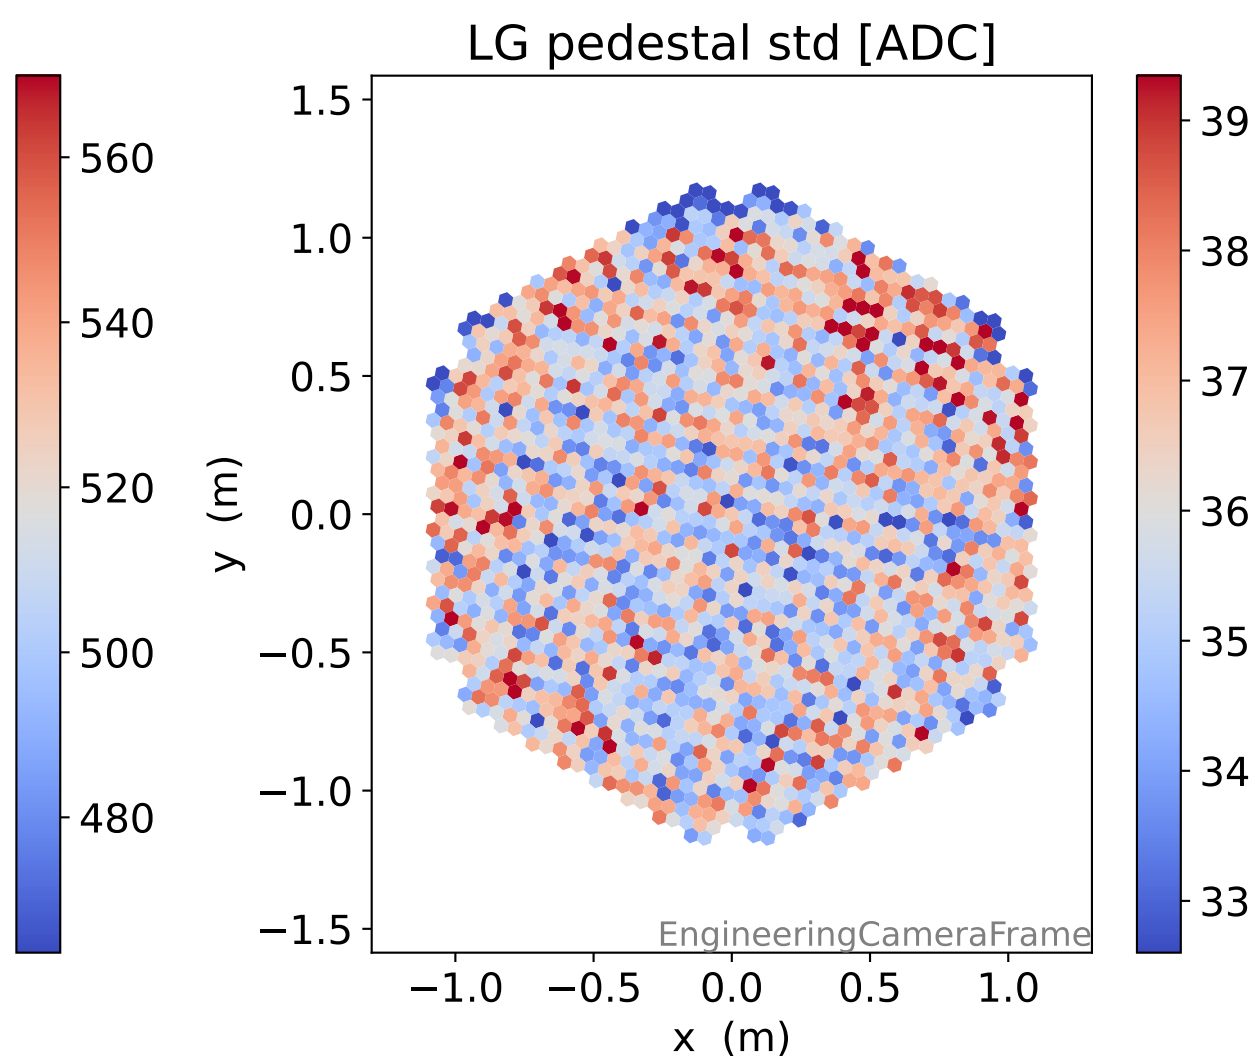

Run 8741

Run 8741

Run 8741 channel: HG

FF sample of 10000 events

pedestal sample of 10000 events

Run 8741 channel: LG

FF sample of 10000 events

pedestal sample of 10000 events