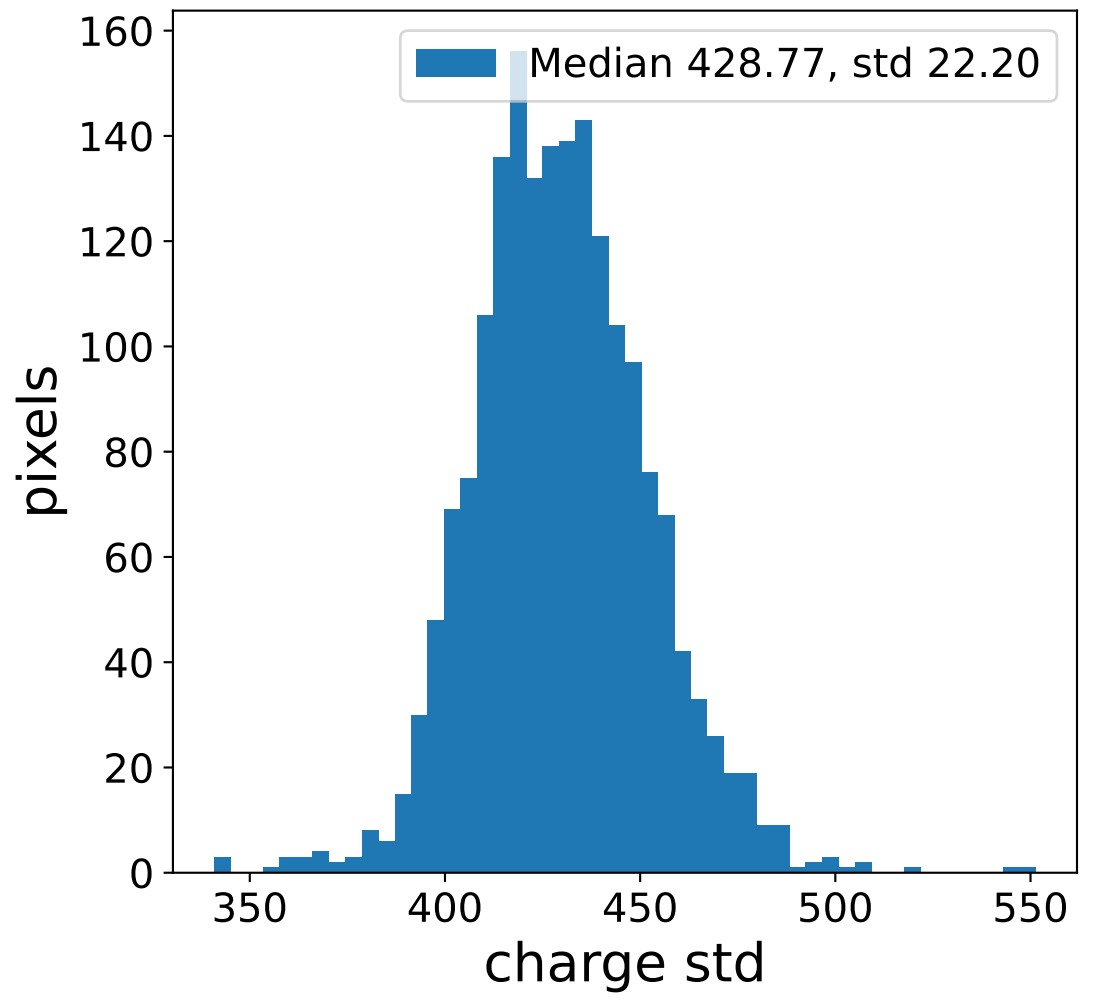

Run 8741

Run 8741

Run 8741 channel: HG

FF sample of 10000 events

pedestal sample of 10000 events

Run 8741 channel: LG

FF sample of 10000 events

pedestal sample of 10000 events