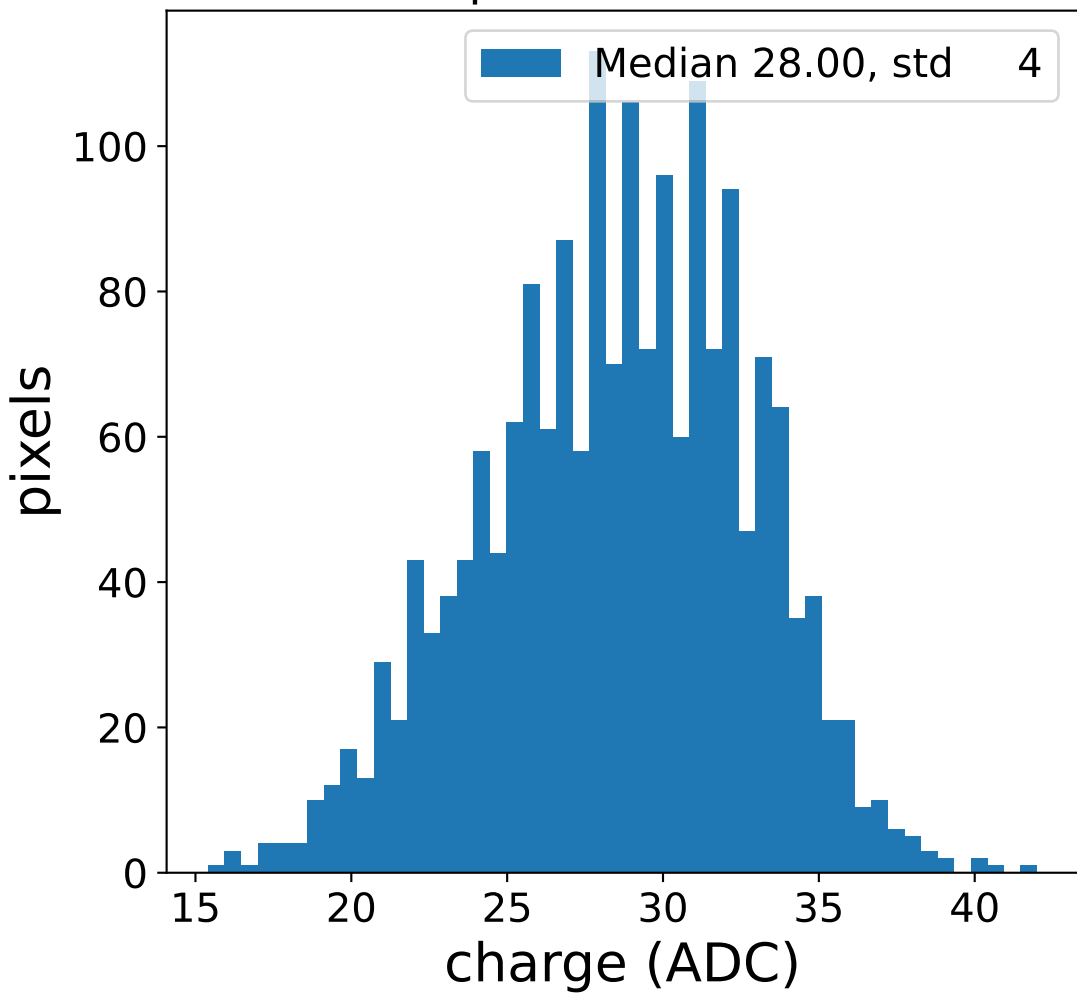

Run 8741

Run 8741

Run 8741 channel: HG

FF sample of 10000 events

pedestal sample of 10000 events

Run 8741 channel: LG

FF sample of 10000 events

pedestal sample of 10000 events