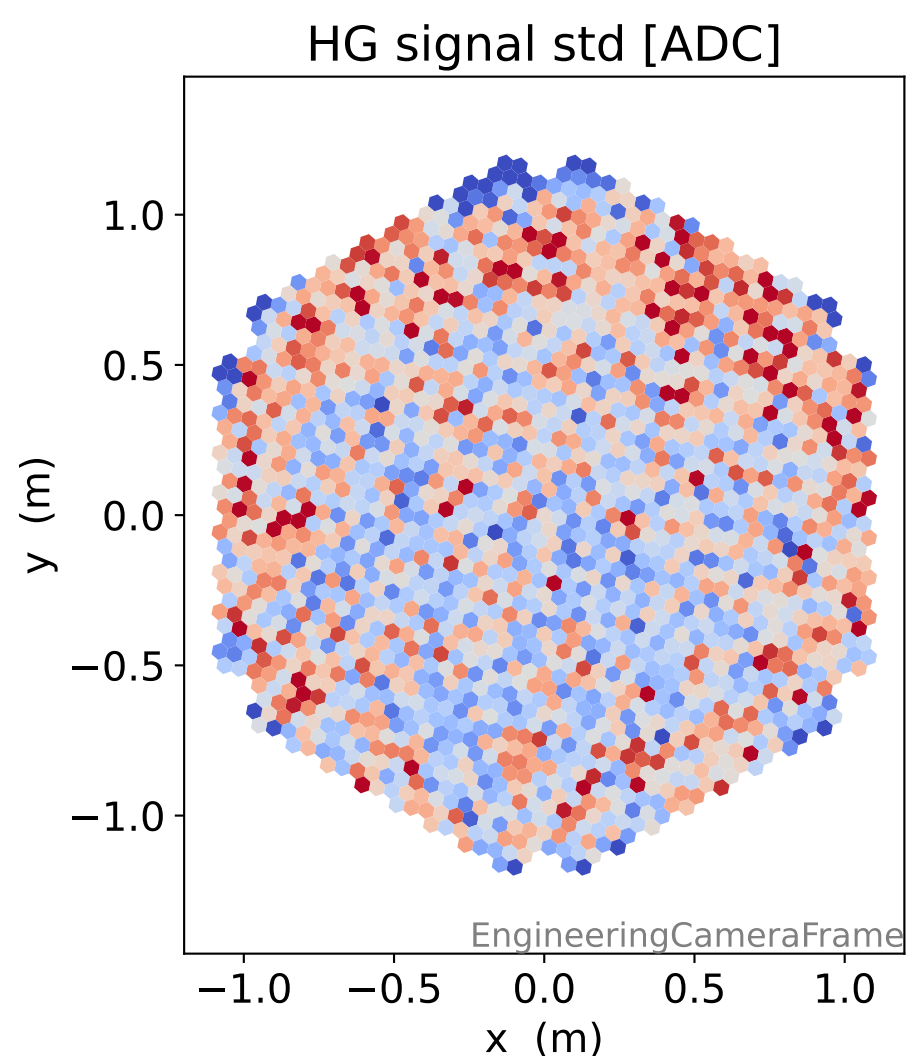

Run 8741

Run 8741

Run 8741 channel: HG

FF sample of 10000 events

pedestal sample of 10000 events

Run 8741 channel: LG

FF sample of 10000 events

pedestal sample of 10000 events