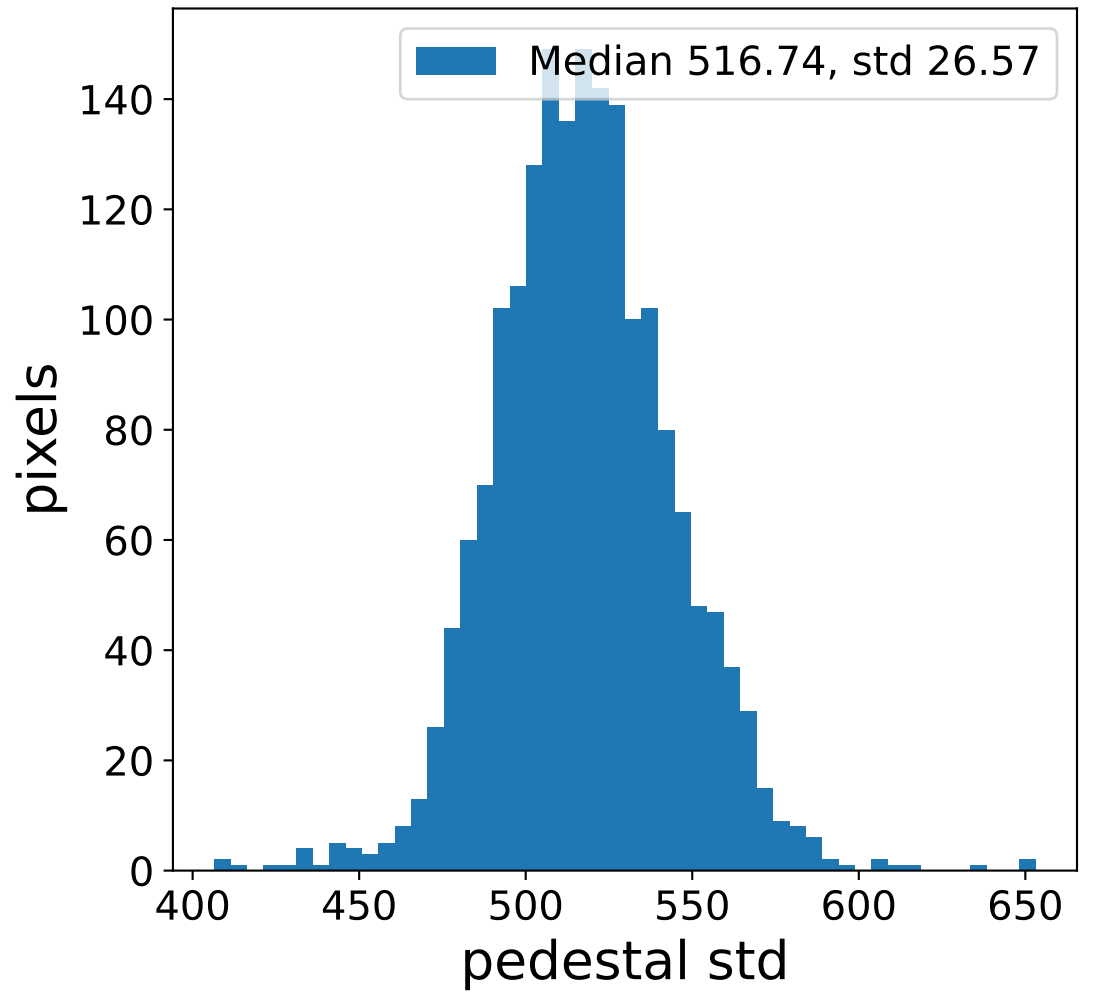

Run 8741

Run 8741

Run 8741 channel: HG

FF sample of 10000 events

pedestal sample of 10000 events

Run 8741 channel: LG

FF sample of 10000 events

pedestal sample of 10000 events