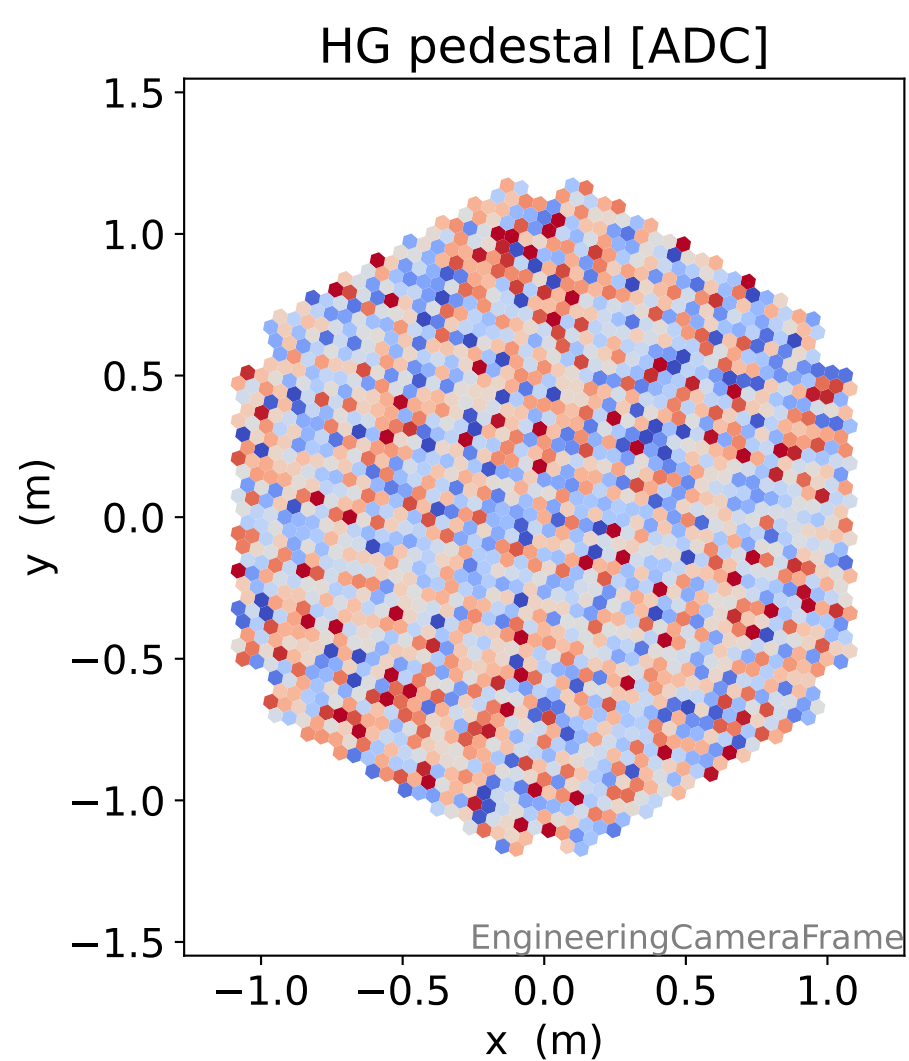

Run 8741

Run 8741

Run 8741 channel: HG

FF sample of 10000 events

pedestal sample of 10000 events

Run 8741 channel: LG

FF sample of 10000 events

pedestal sample of 10000 events