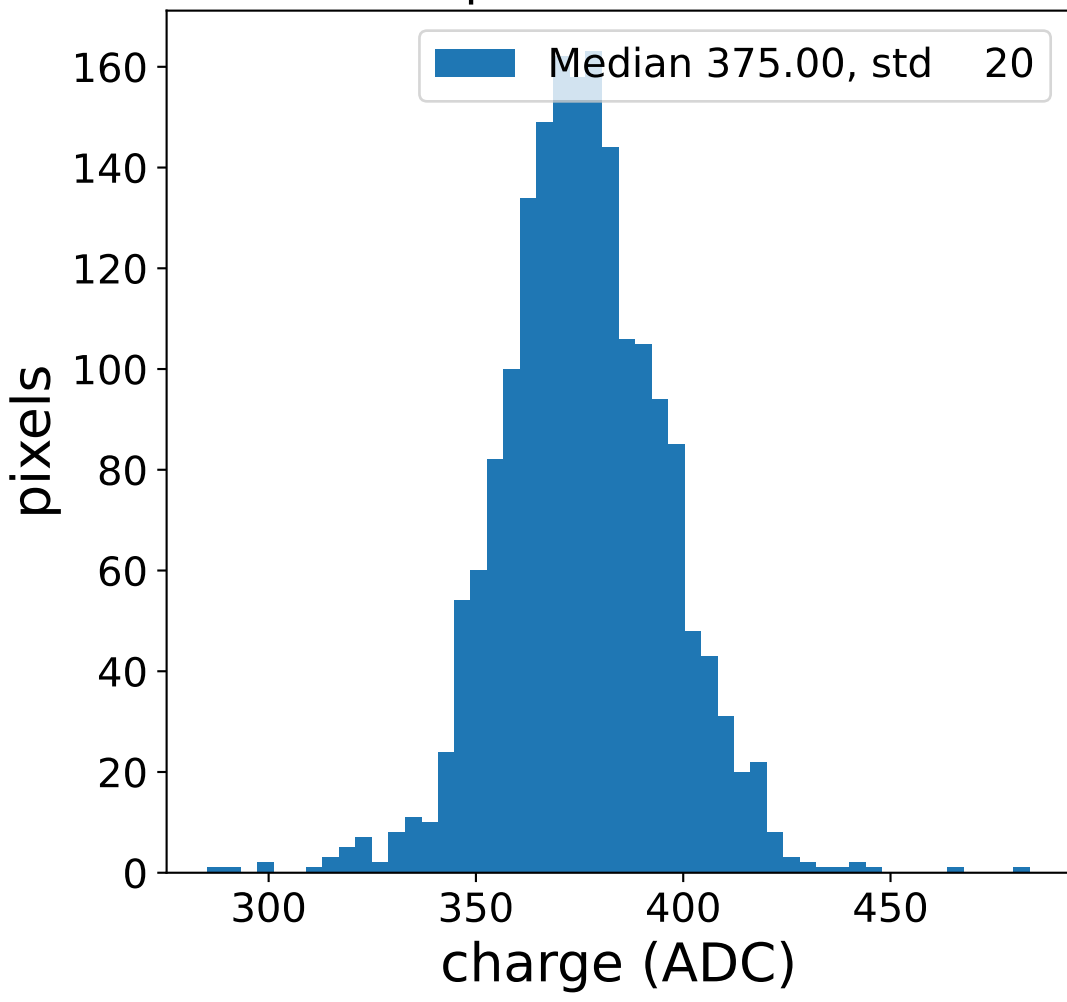

Run 8741

Run 8741

Run 8741 channel: HG

FF sample of 10000 events

pedestal sample of 10000 events

Run 8741 channel: LG

FF sample of 10000 events

pedestal sample of 10000 events