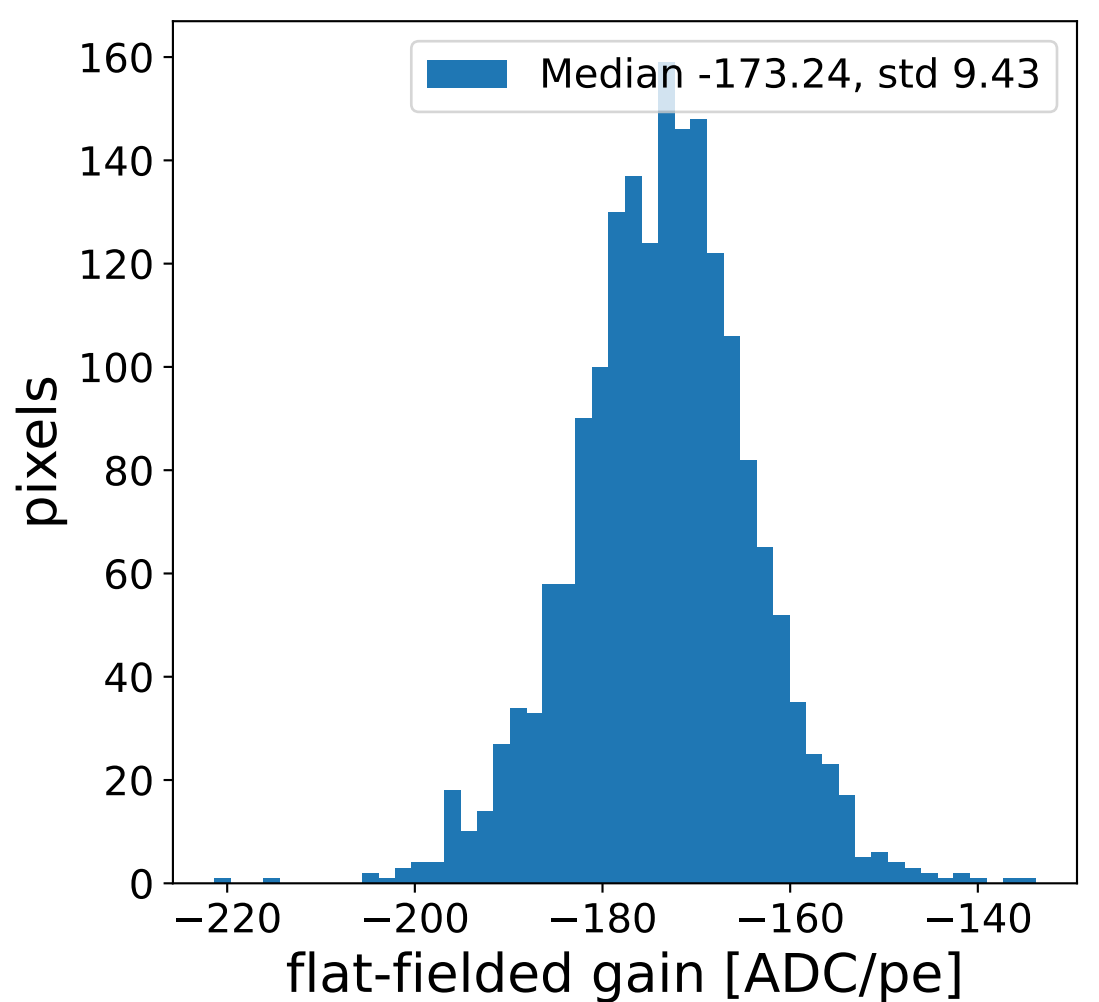

Run 8741

Run 8741

Run 8741 channel: HG

FF sample of 10000 events

pedestal sample of 10000 events

Run 8741 channel: LG

FF sample of 10000 events

pedestal sample of 10000 events