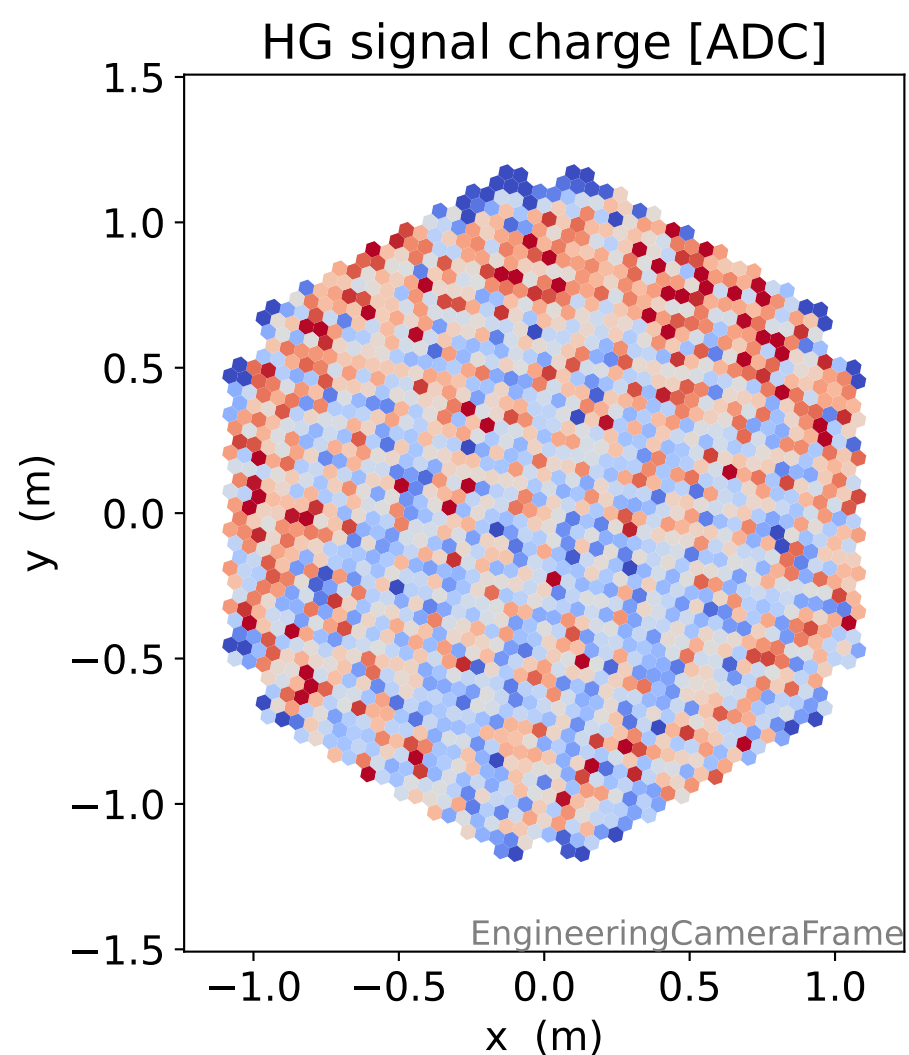

Run 8741

Run 8741

Run 8741 channel: HG

FF sample of 10000 events

pedestal sample of 10000 events

Run 8741 channel: LG

FF sample of 10000 events

pedestal sample of 10000 events