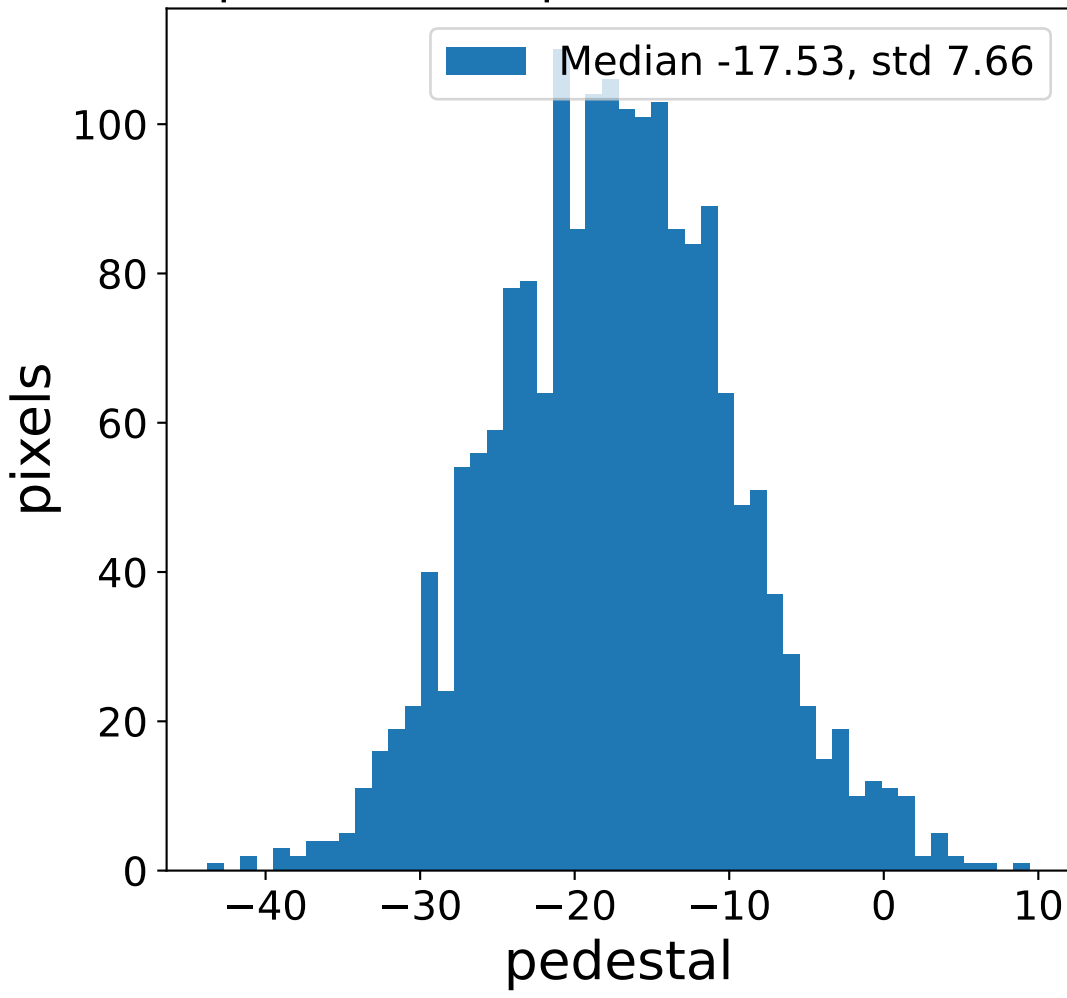

Run 8741

Run 8741

Run 8741 channel: HG

FF sample of 10000 events

pedestal sample of 10000 events

Run 8741 channel: LG

FF sample of 10000 events

pedestal sample of 10000 events