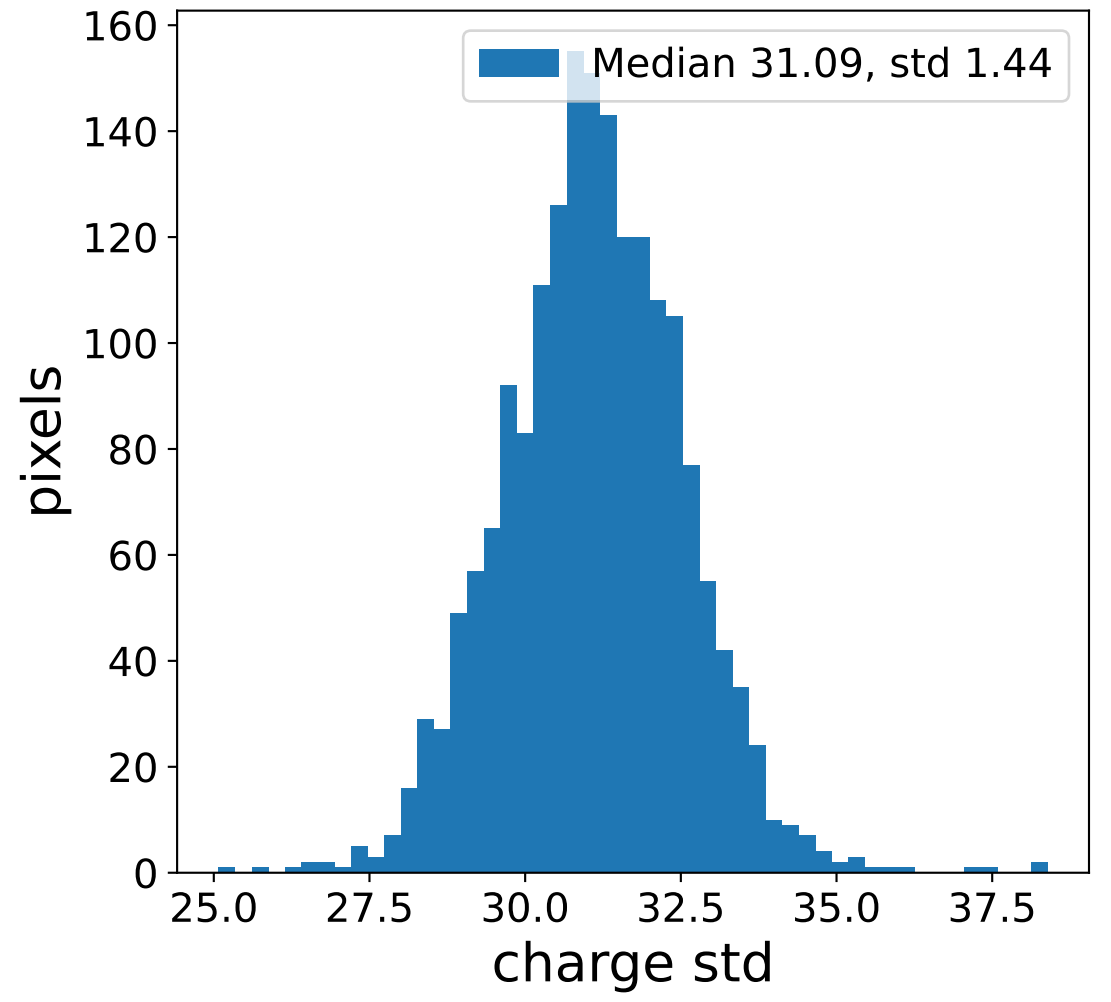

Run 8741

Run 8741

Run 8741 channel: HG

FF sample of 10000 events

pedestal sample of 10000 events

Run 8741 channel: LG

FF sample of 10000 events

pedestal sample of 10000 events