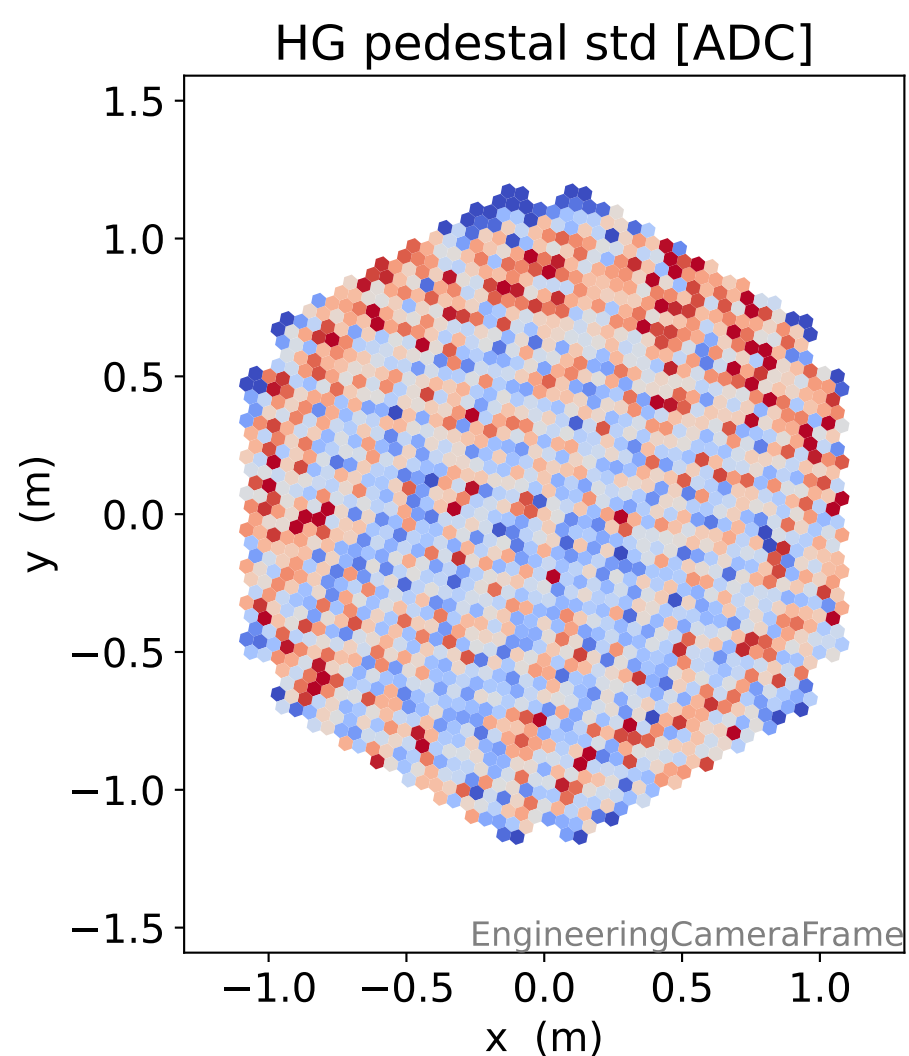

Run 8741

Run 8741

Run 8741 channel: HG

FF sample of 10000 events

pedestal sample of 10000 events

Run 8741 channel: LG

FF sample of 10000 events

pedestal sample of 10000 events