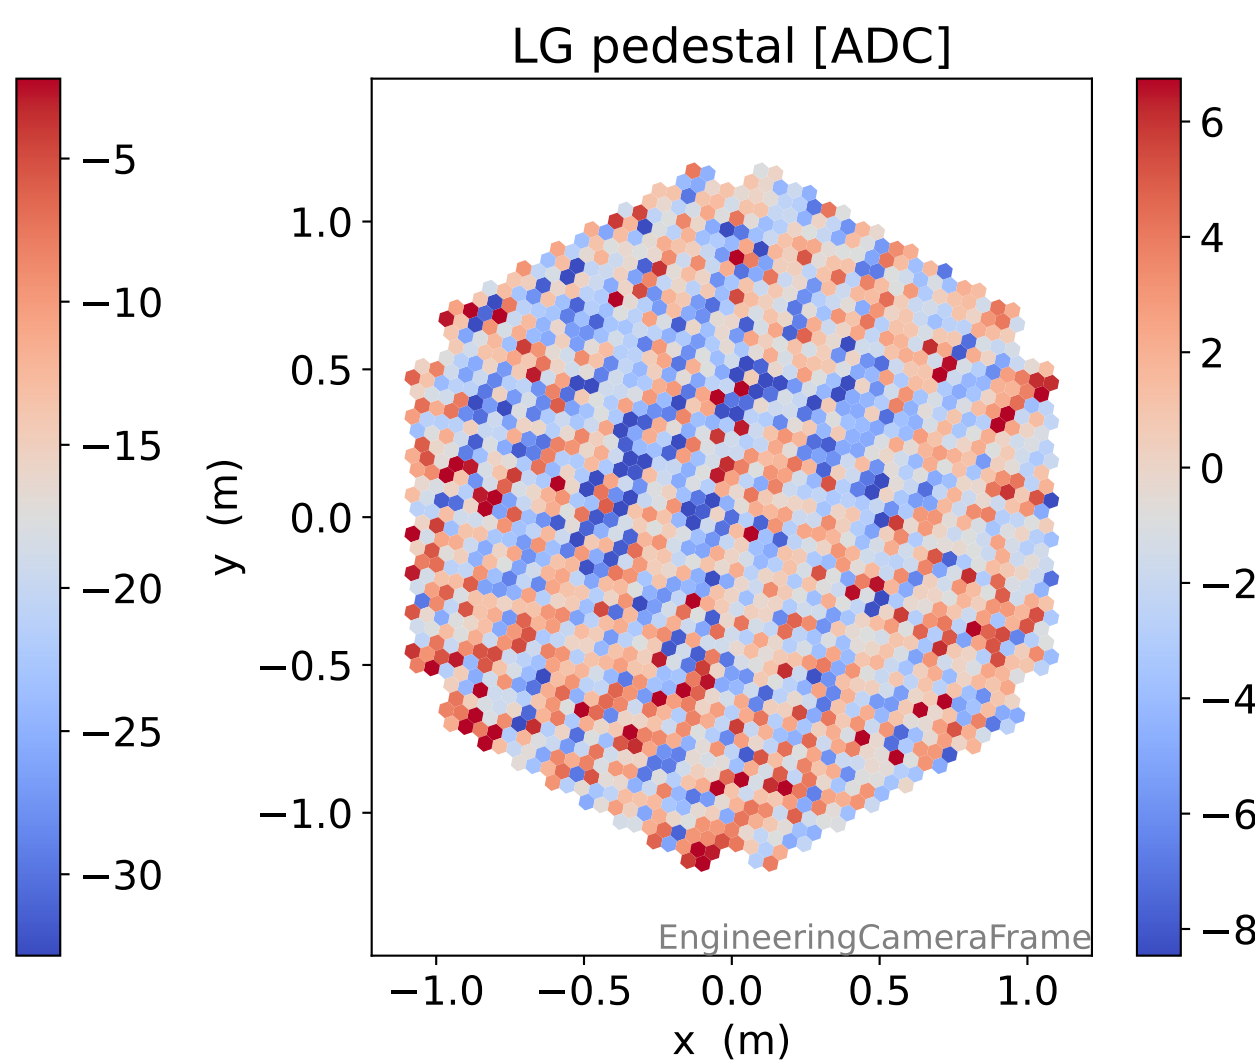

Run 8741

Run 8741

Run 8741 channel: HG

FF sample of 10000 events

pedestal sample of 10000 events

Run 8741 channel: LG

FF sample of 10000 events

pedestal sample of 10000 events