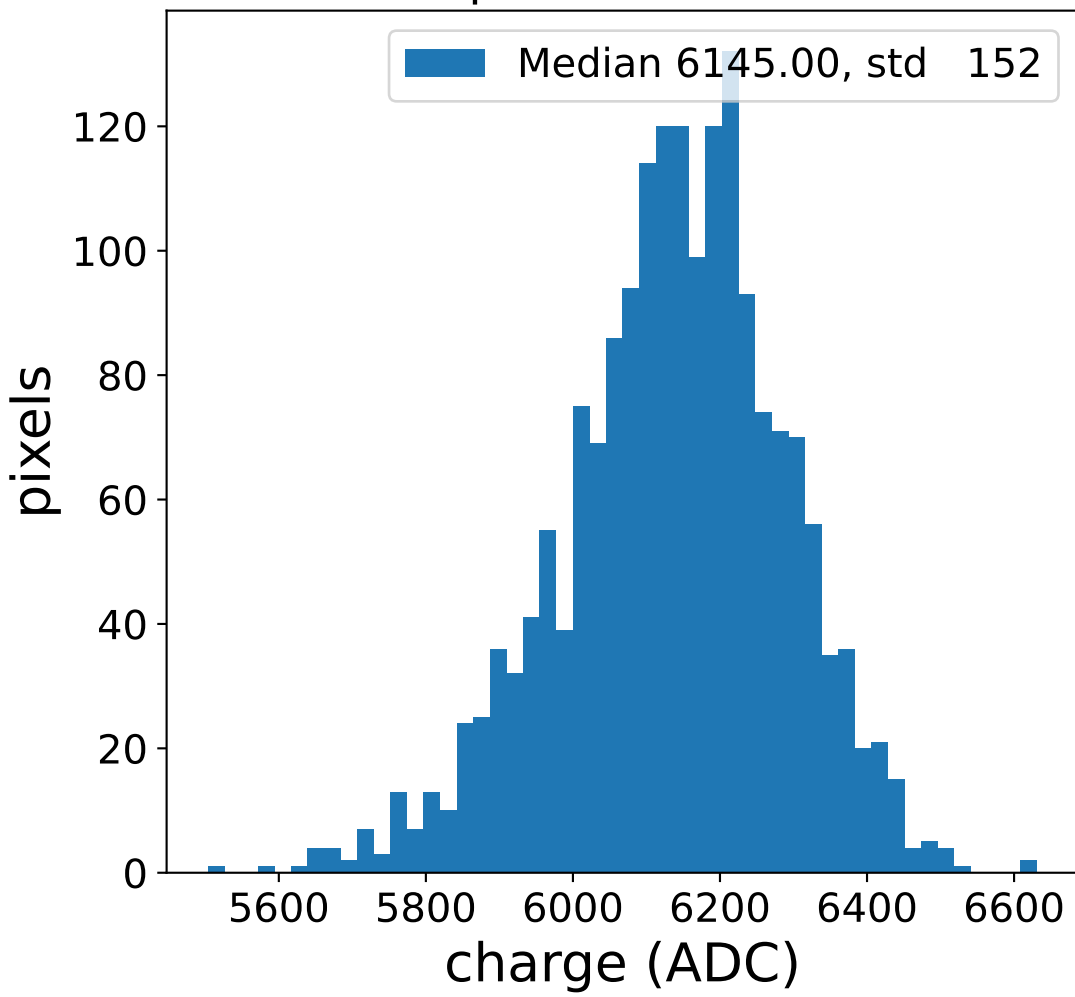

Run 8743

Run 8743

Run 8743 channel: HG

FF sample of 10000 events

pedestal sample of 10000 events

Run 8743 channel: LG

FF sample of 10000 events

pedestal sample of 10000 events