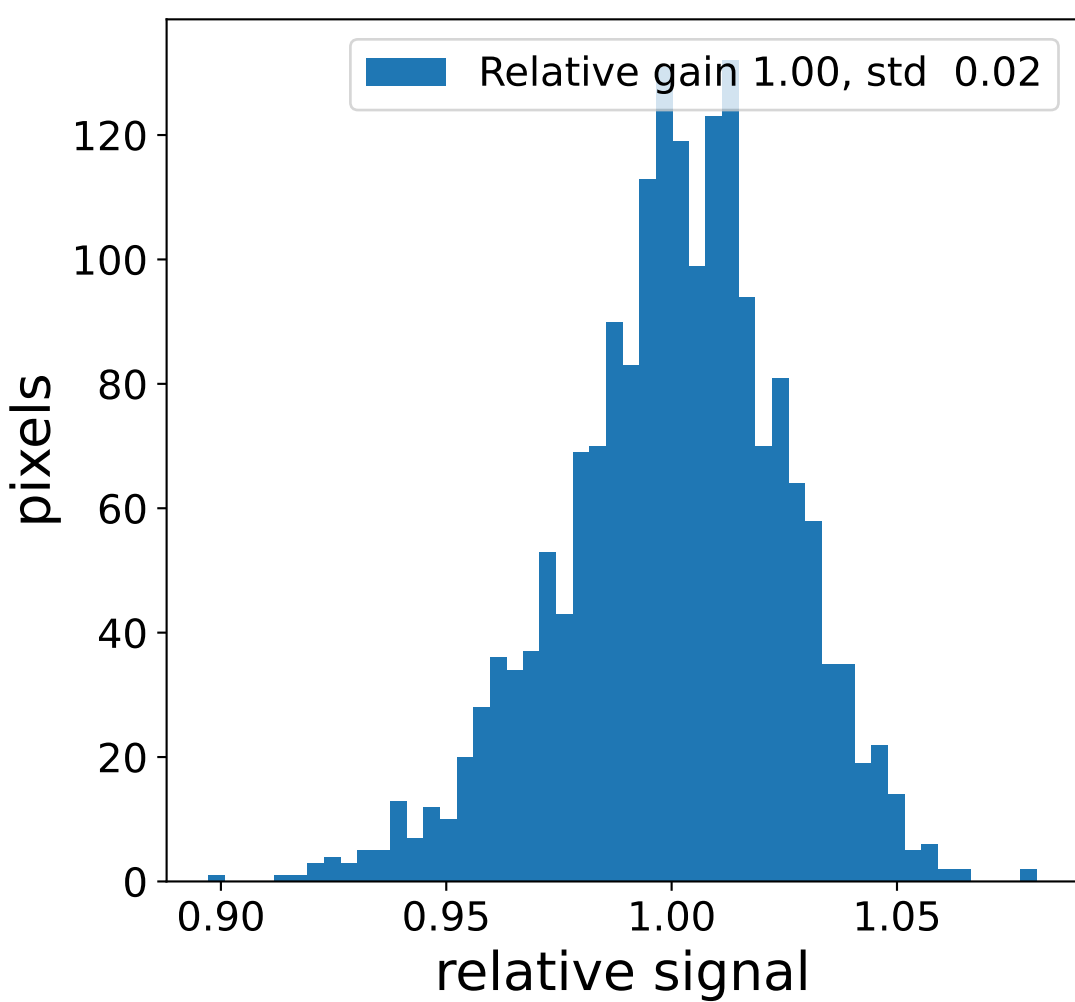

Run 8743

Run 8743

Run 8743 channel: HG

FF sample of 10000 events

pedestal sample of 10000 events

Run 8743 channel: LG

FF sample of 10000 events

pedestal sample of 10000 events