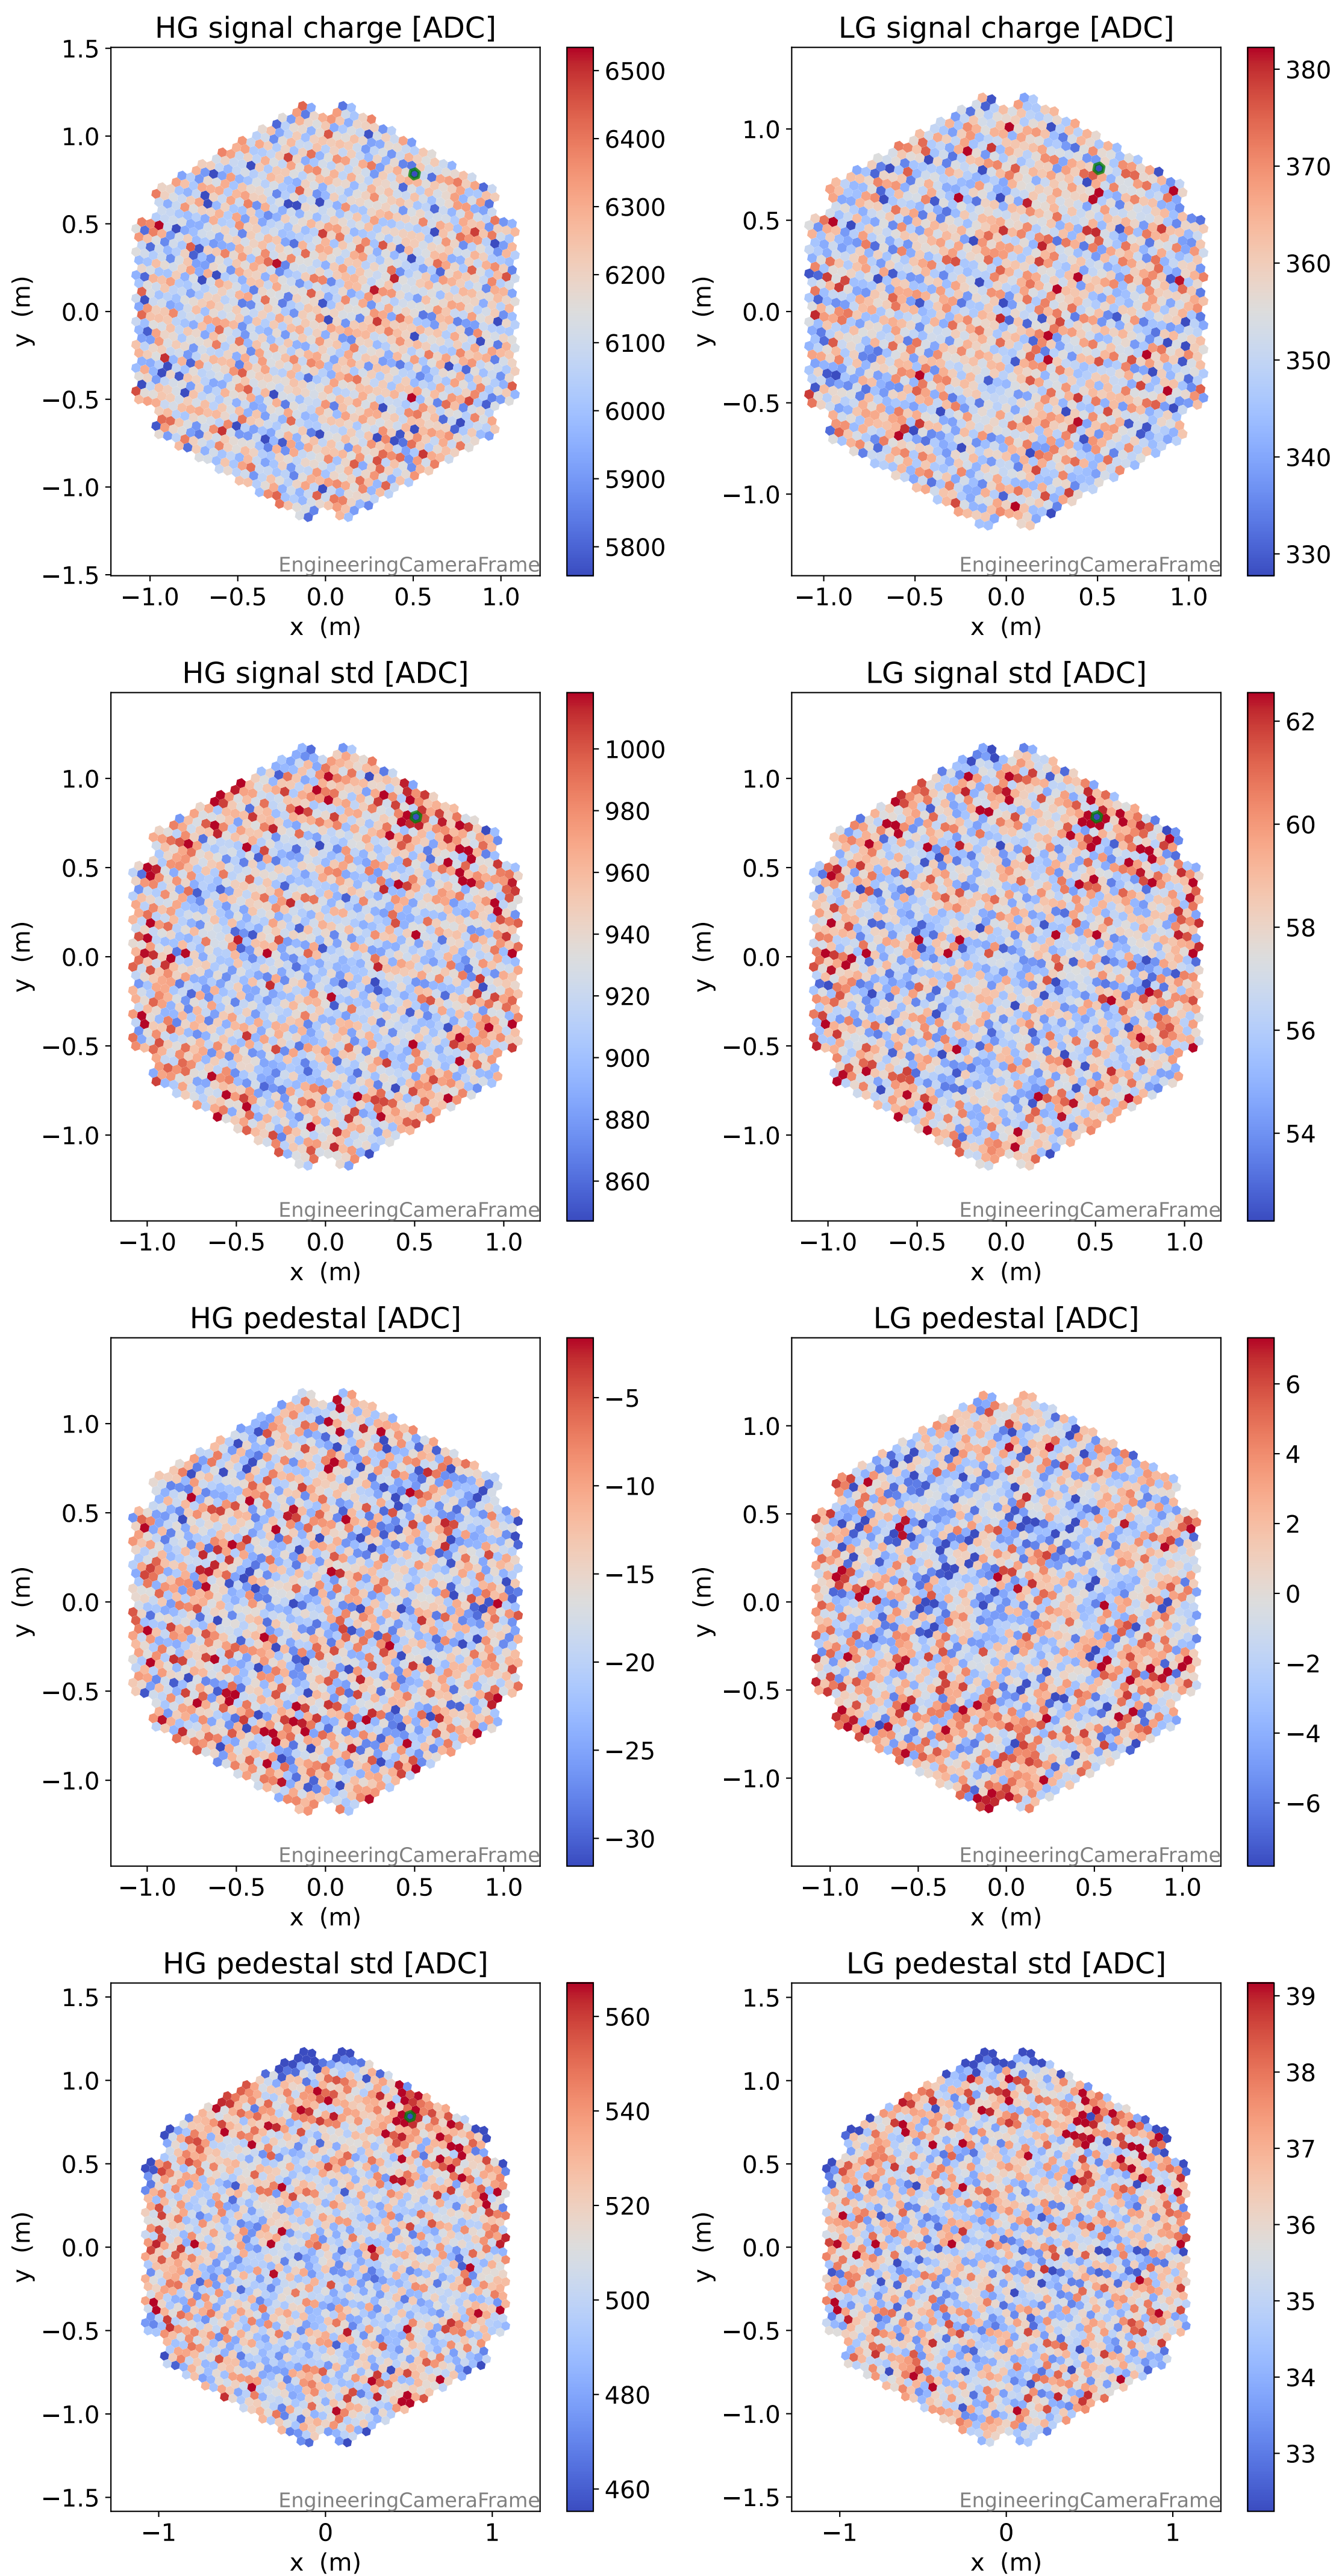

Run 8743

Run 8743

Run 8743 channel: HG

FF sample of 10000 events

pedestal sample of 10000 events

Run 8743 channel: LG

FF sample of 10000 events

pedestal sample of 10000 events