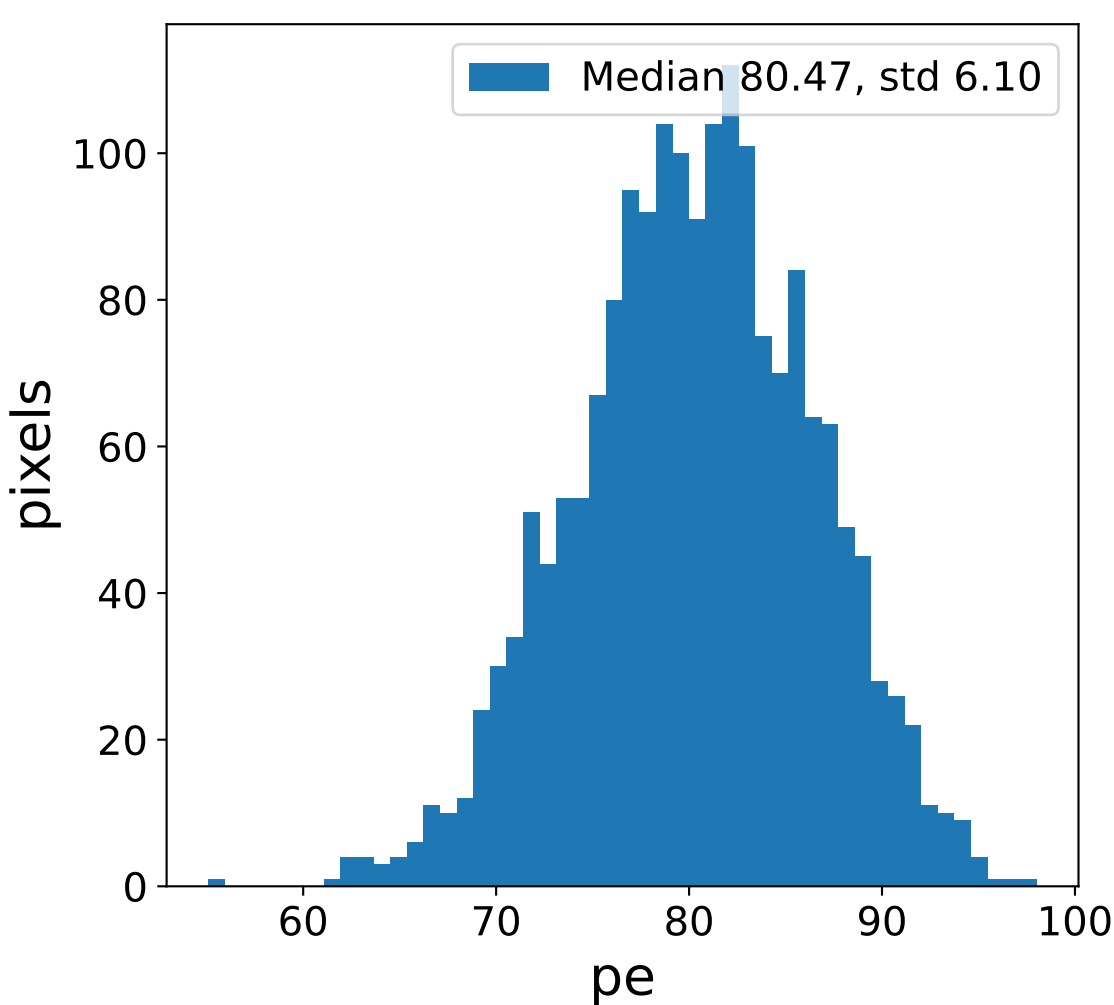

Run 8743

Run 8743

Run 8743 channel: HG

FF sample of 10000 events

pedestal sample of 10000 events

Run 8743 channel: LG

FF sample of 10000 events

pedestal sample of 10000 events