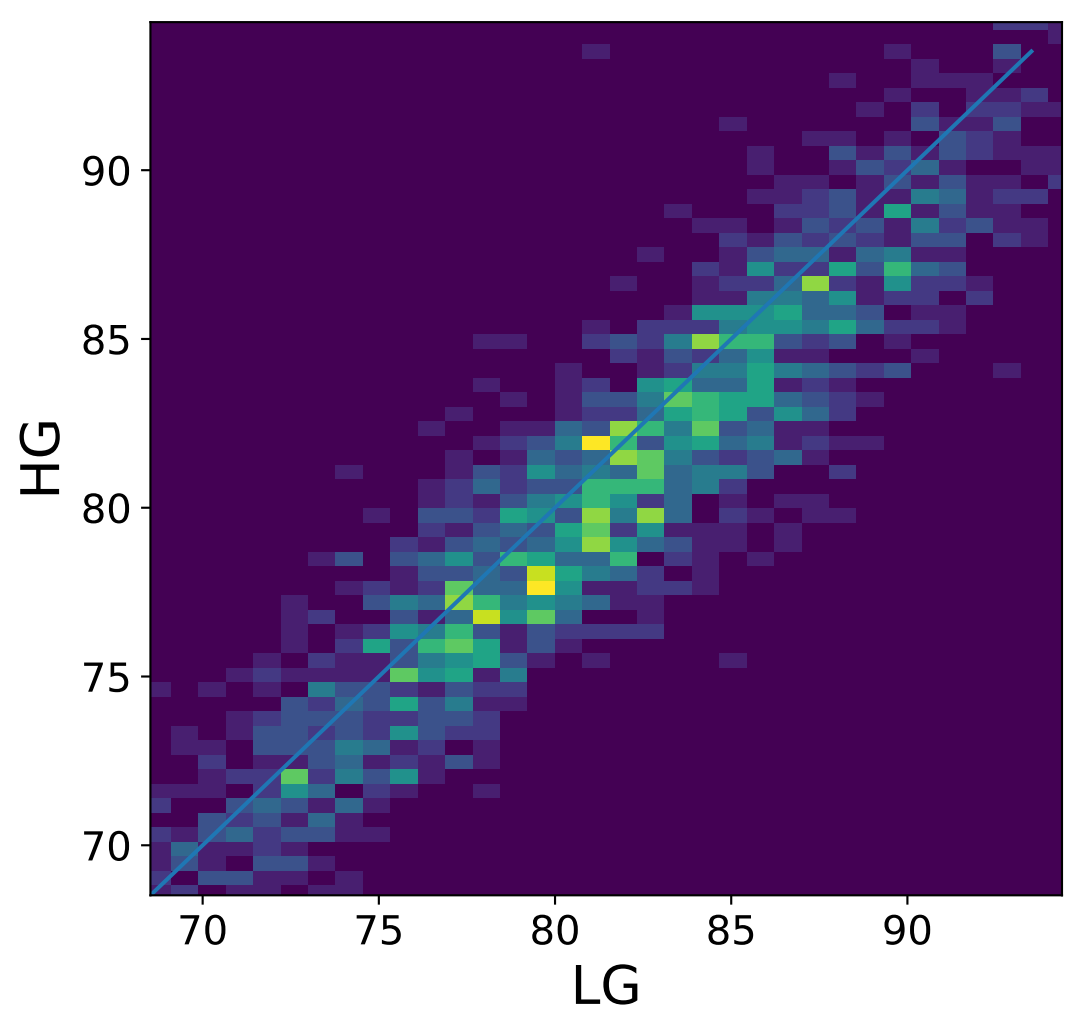

Run 8743

Run 8743

Run 8743 channel: HG

FF sample of 10000 events

pedestal sample of 10000 events

Run 8743 channel: LG

FF sample of 10000 events

pedestal sample of 10000 events