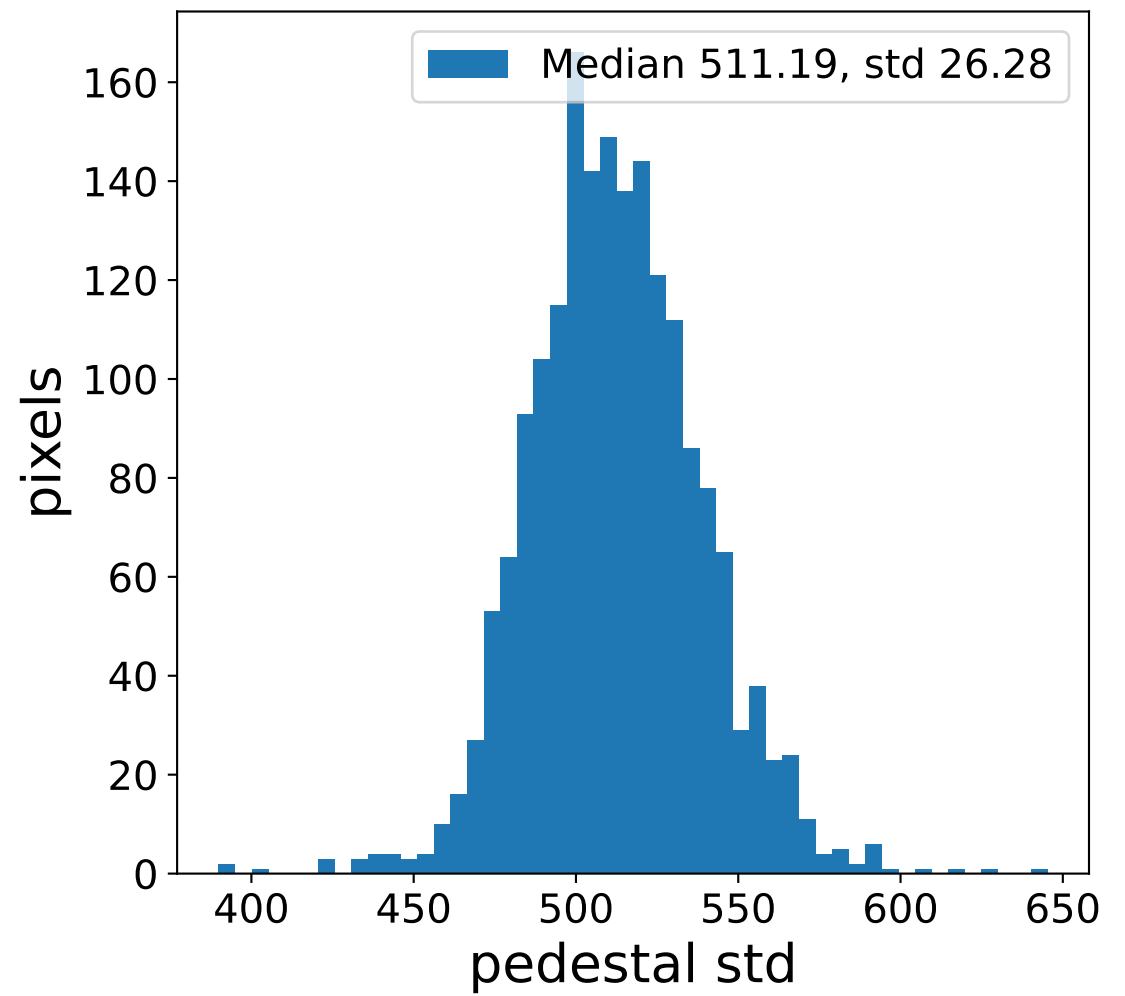

Run 8743

Run 8743

Run 8743 channel: HG

FF sample of 10000 events

pedestal sample of 10000 events

Run 8743 channel: LG

FF sample of 10000 events

pedestal sample of 10000 events