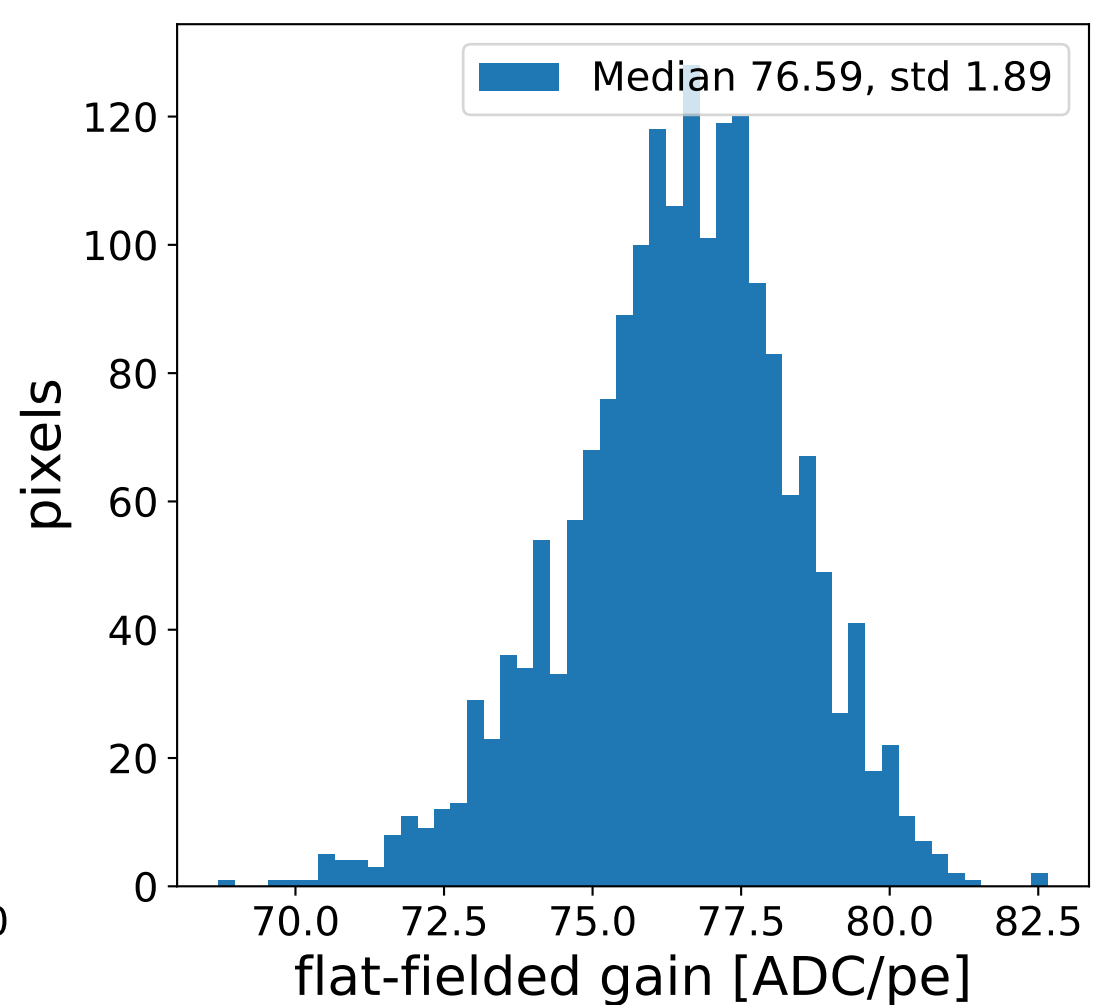

Run 8743

Run 8743

Run 8743 channel: HG

FF sample of 10000 events

pedestal sample of 10000 events

Run 8743 channel: LG

FF sample of 10000 events

pedestal sample of 10000 events