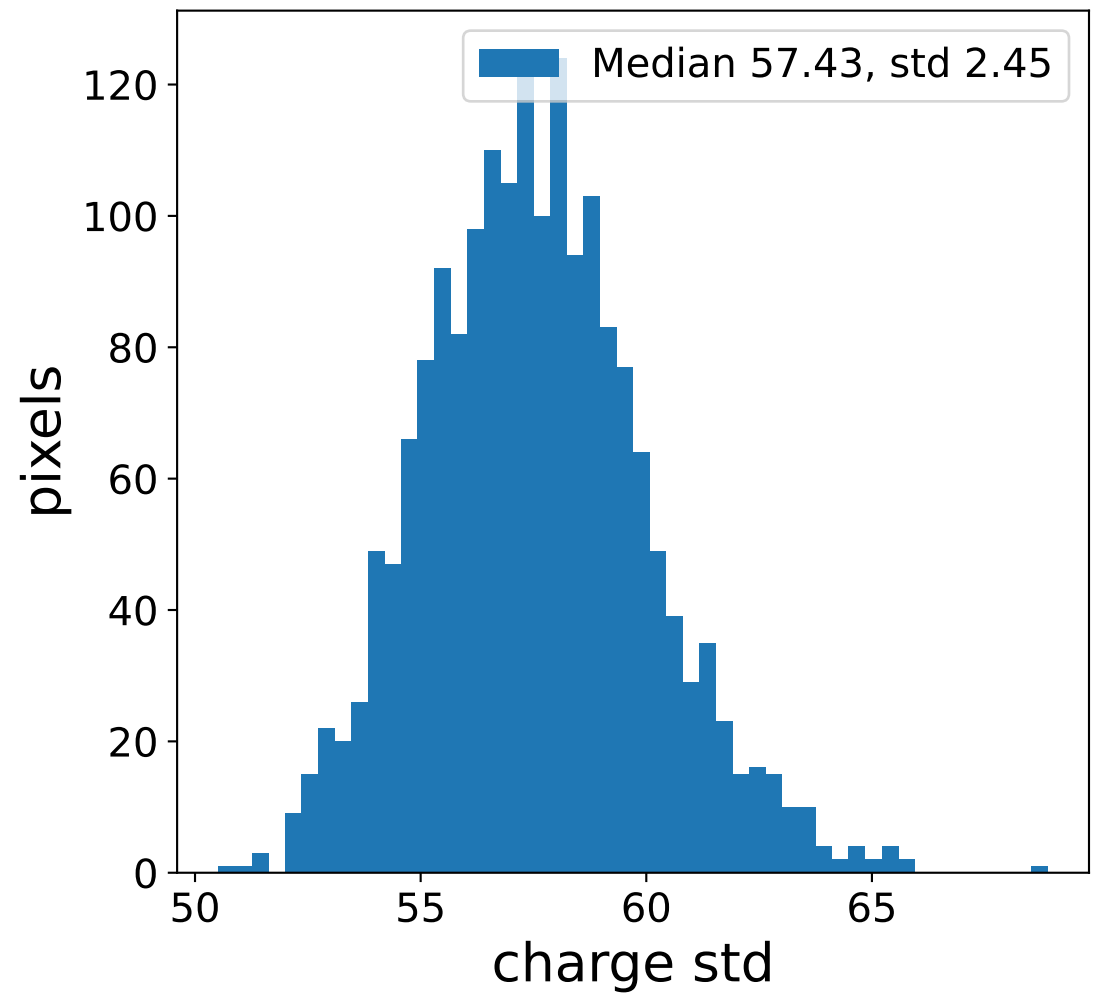

Run 8743

Run 8743

Run 8743 channel: HG

FF sample of 10000 events

pedestal sample of 10000 events

Run 8743 channel: LG

FF sample of 10000 events

pedestal sample of 10000 events