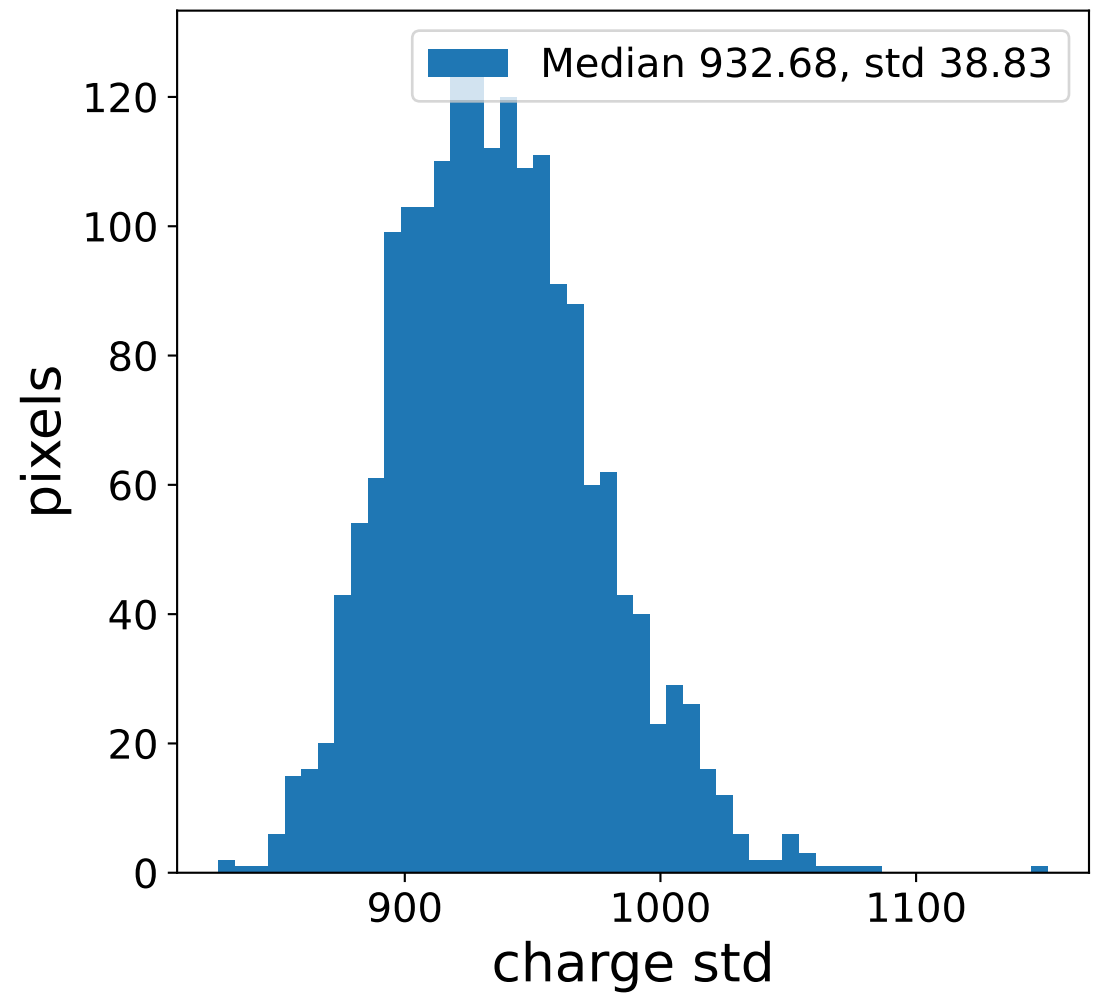

Run 8743

Run 8743

Run 8743 channel: HG

FF sample of 10000 events

pedestal sample of 10000 events

Run 8743 channel: LG

FF sample of 10000 events

pedestal sample of 10000 events