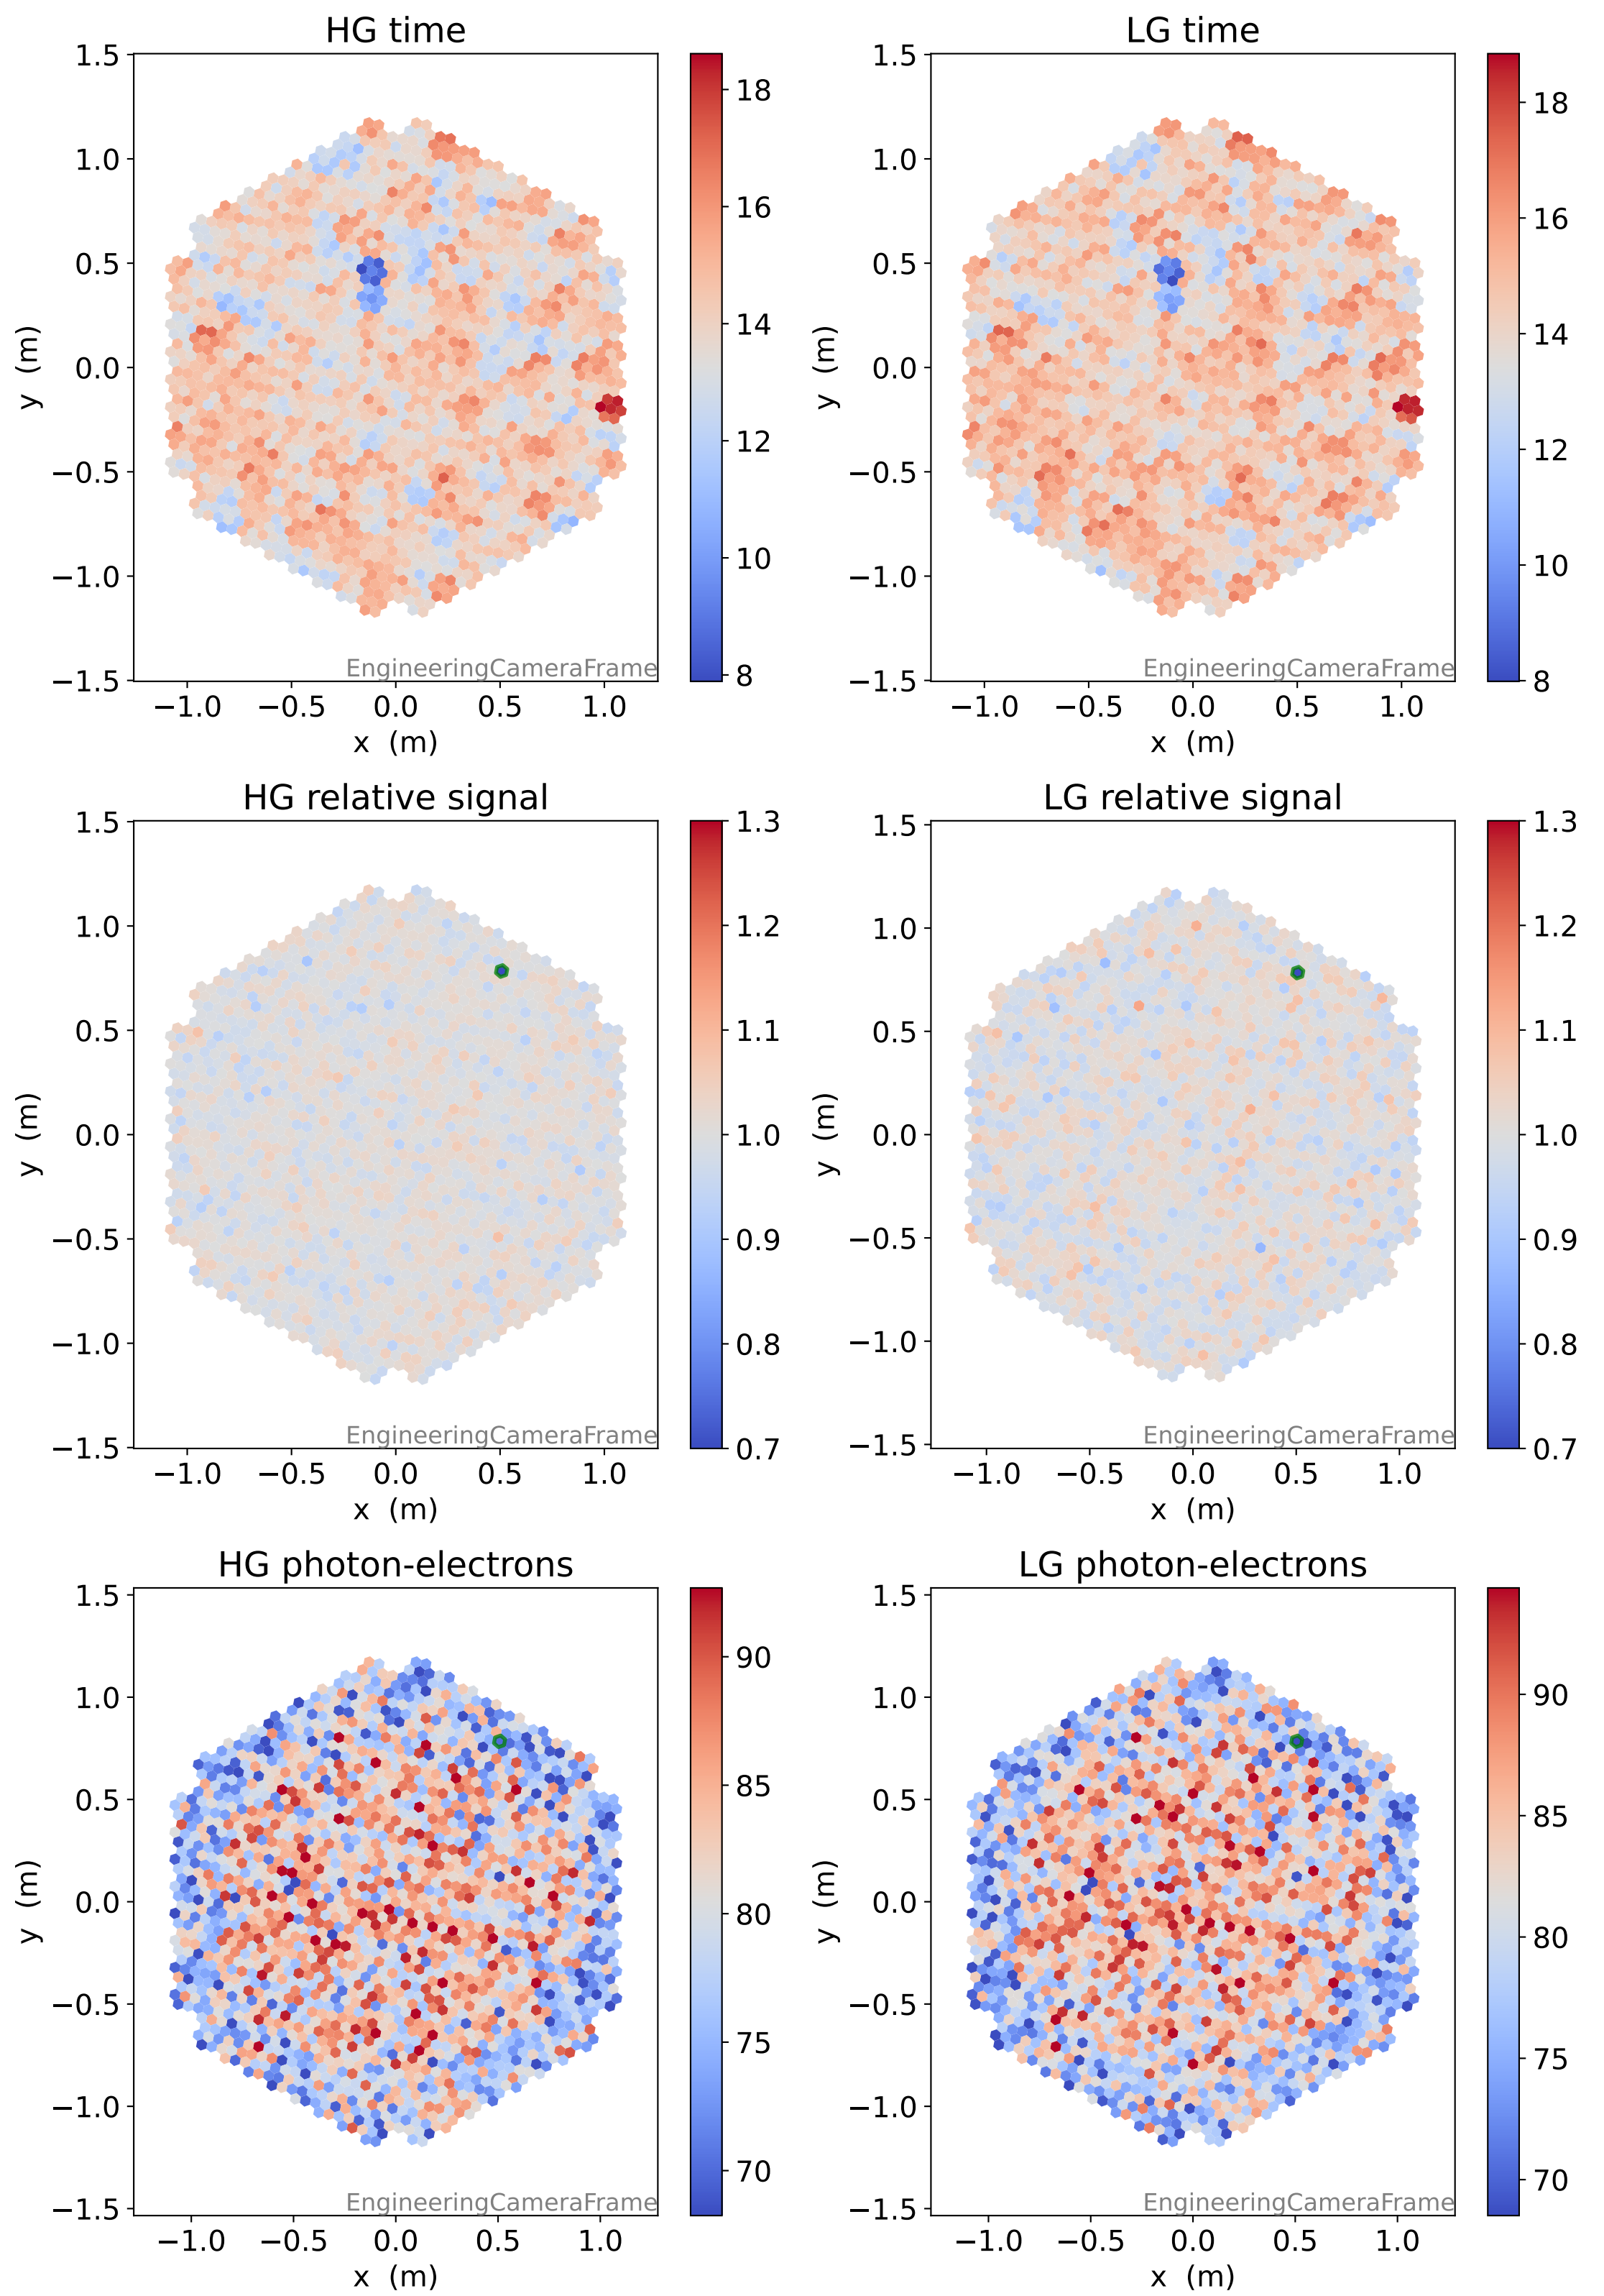

Run 8743

Run 8743

Run 8743 channel: HG

FF sample of 10000 events

pedestal sample of 10000 events

Run 8743 channel: LG

FF sample of 10000 events

pedestal sample of 10000 events