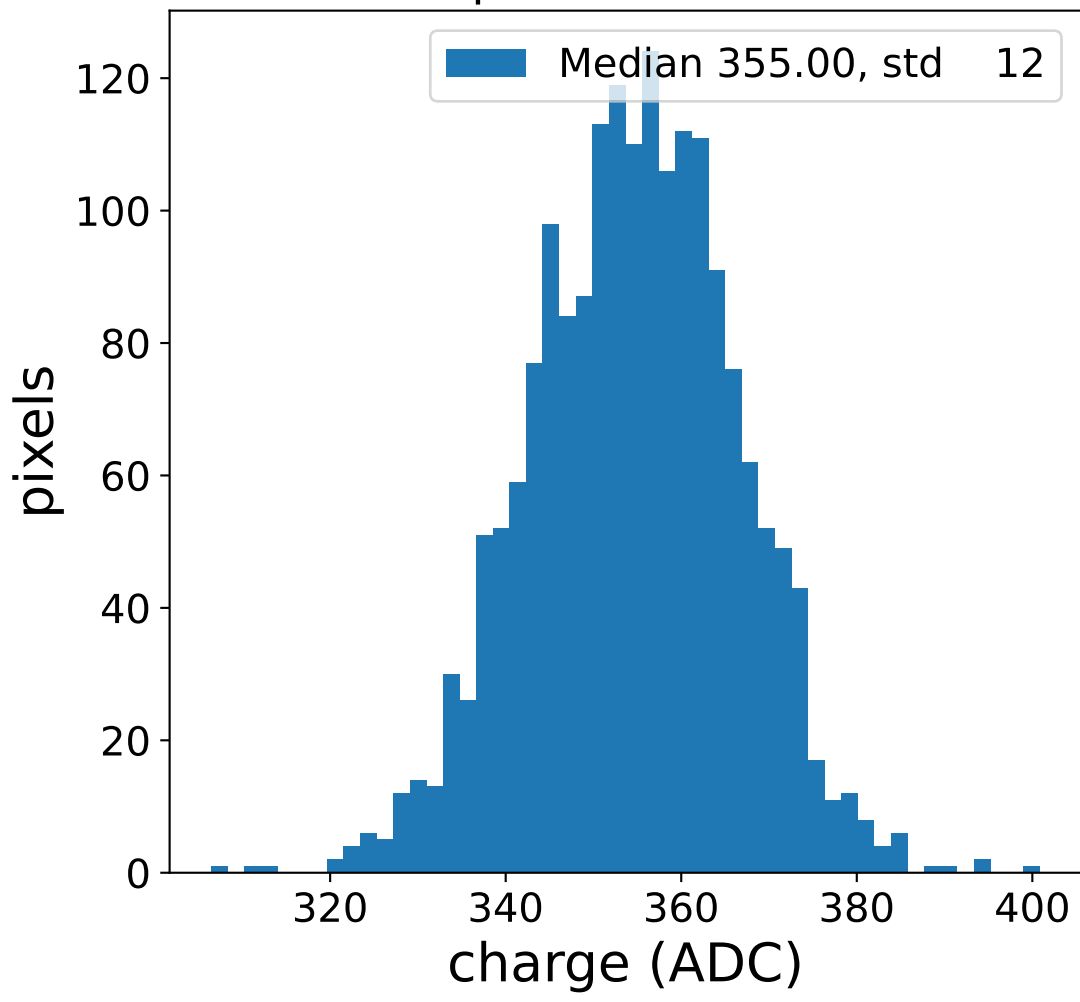

Run 8743

Run 8743

Run 8743 channel: HG

FF sample of 10000 events

pedestal sample of 10000 events

Run 8743 channel: LG

FF sample of 10000 events

pedestal sample of 10000 events