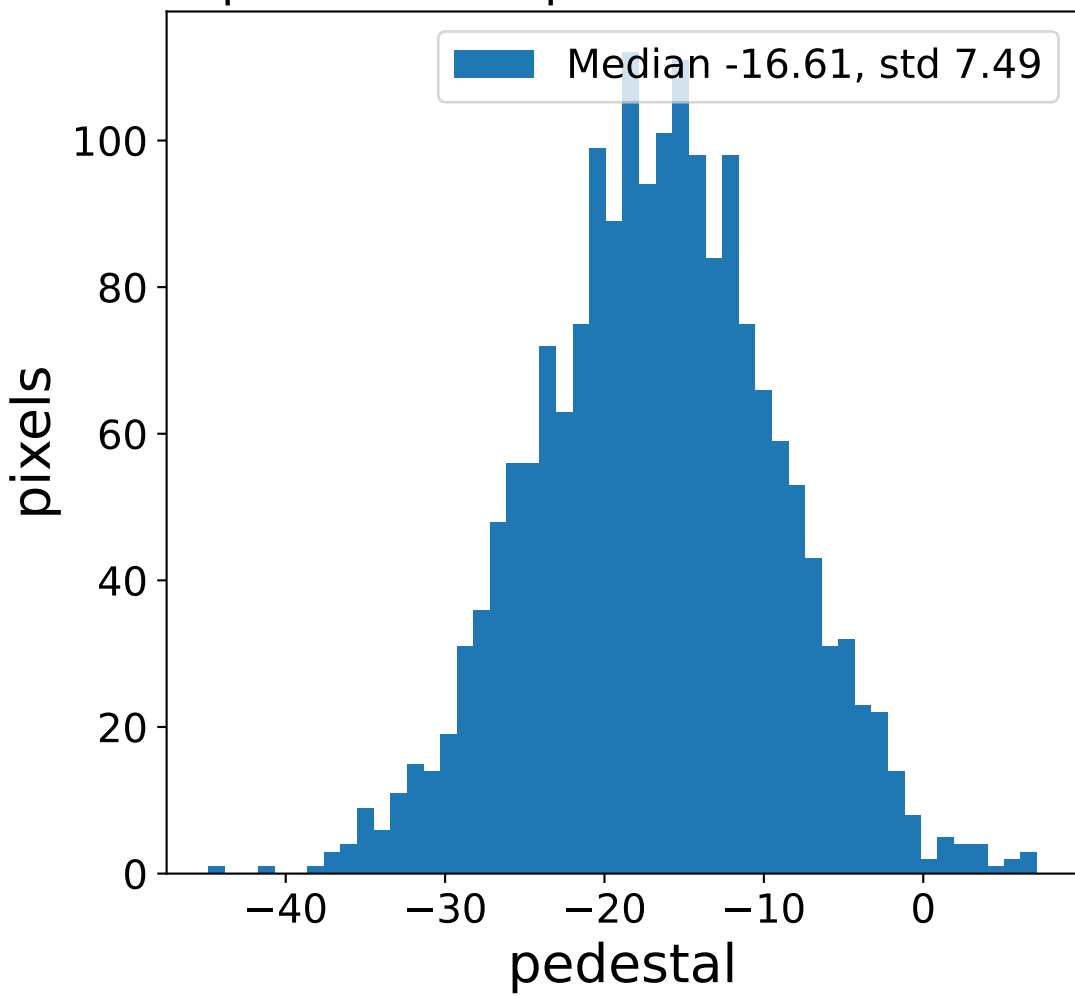

Run 8743

Run 8743

Run 8743 channel: HG

FF sample of 10000 events

pedestal sample of 10000 events

Run 8743 channel: LG

FF sample of 10000 events

pedestal sample of 10000 events