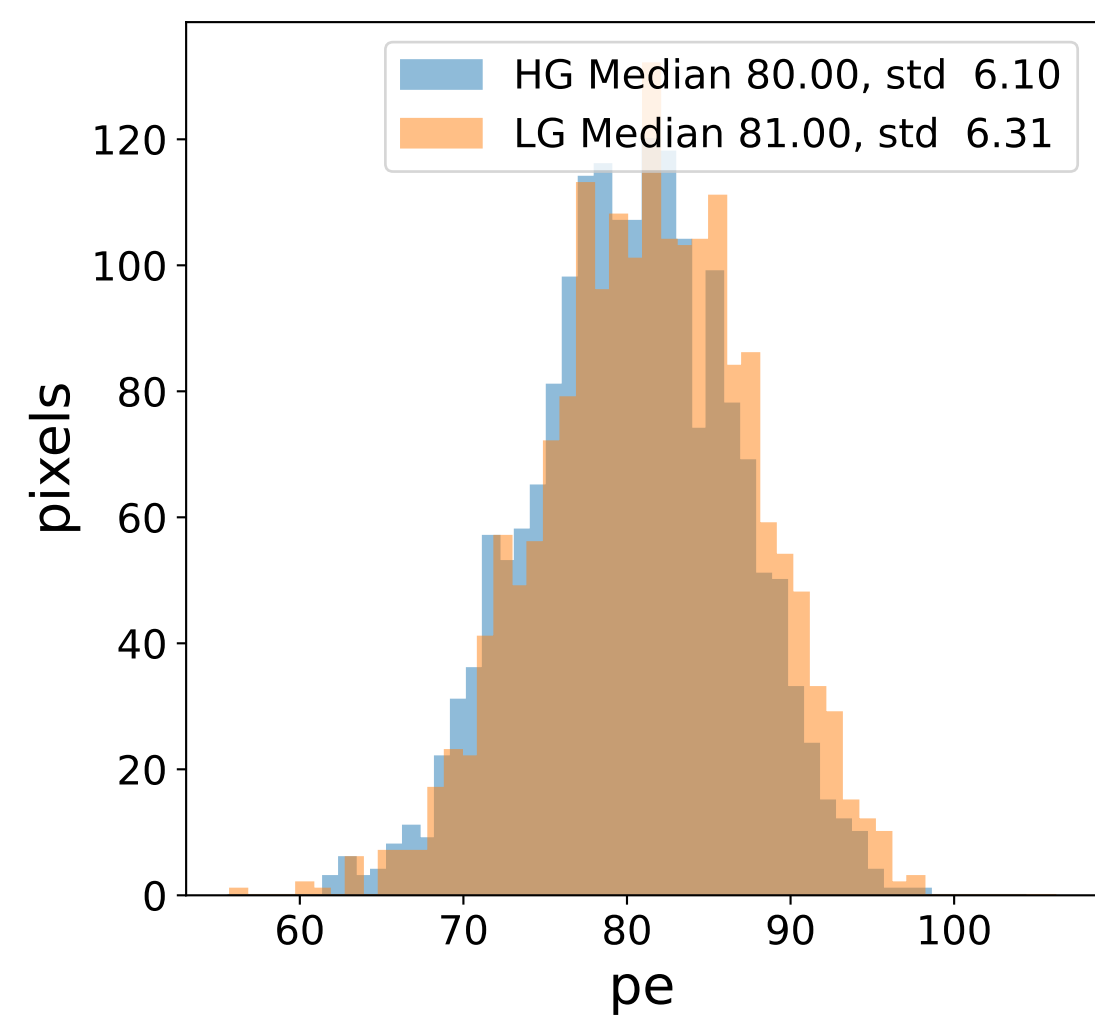

Run 8743

Run 8743

Run 8743 channel: HG

FF sample of 10000 events

pedestal sample of 10000 events

Run 8743 channel: LG

FF sample of 10000 events

pedestal sample of 10000 events