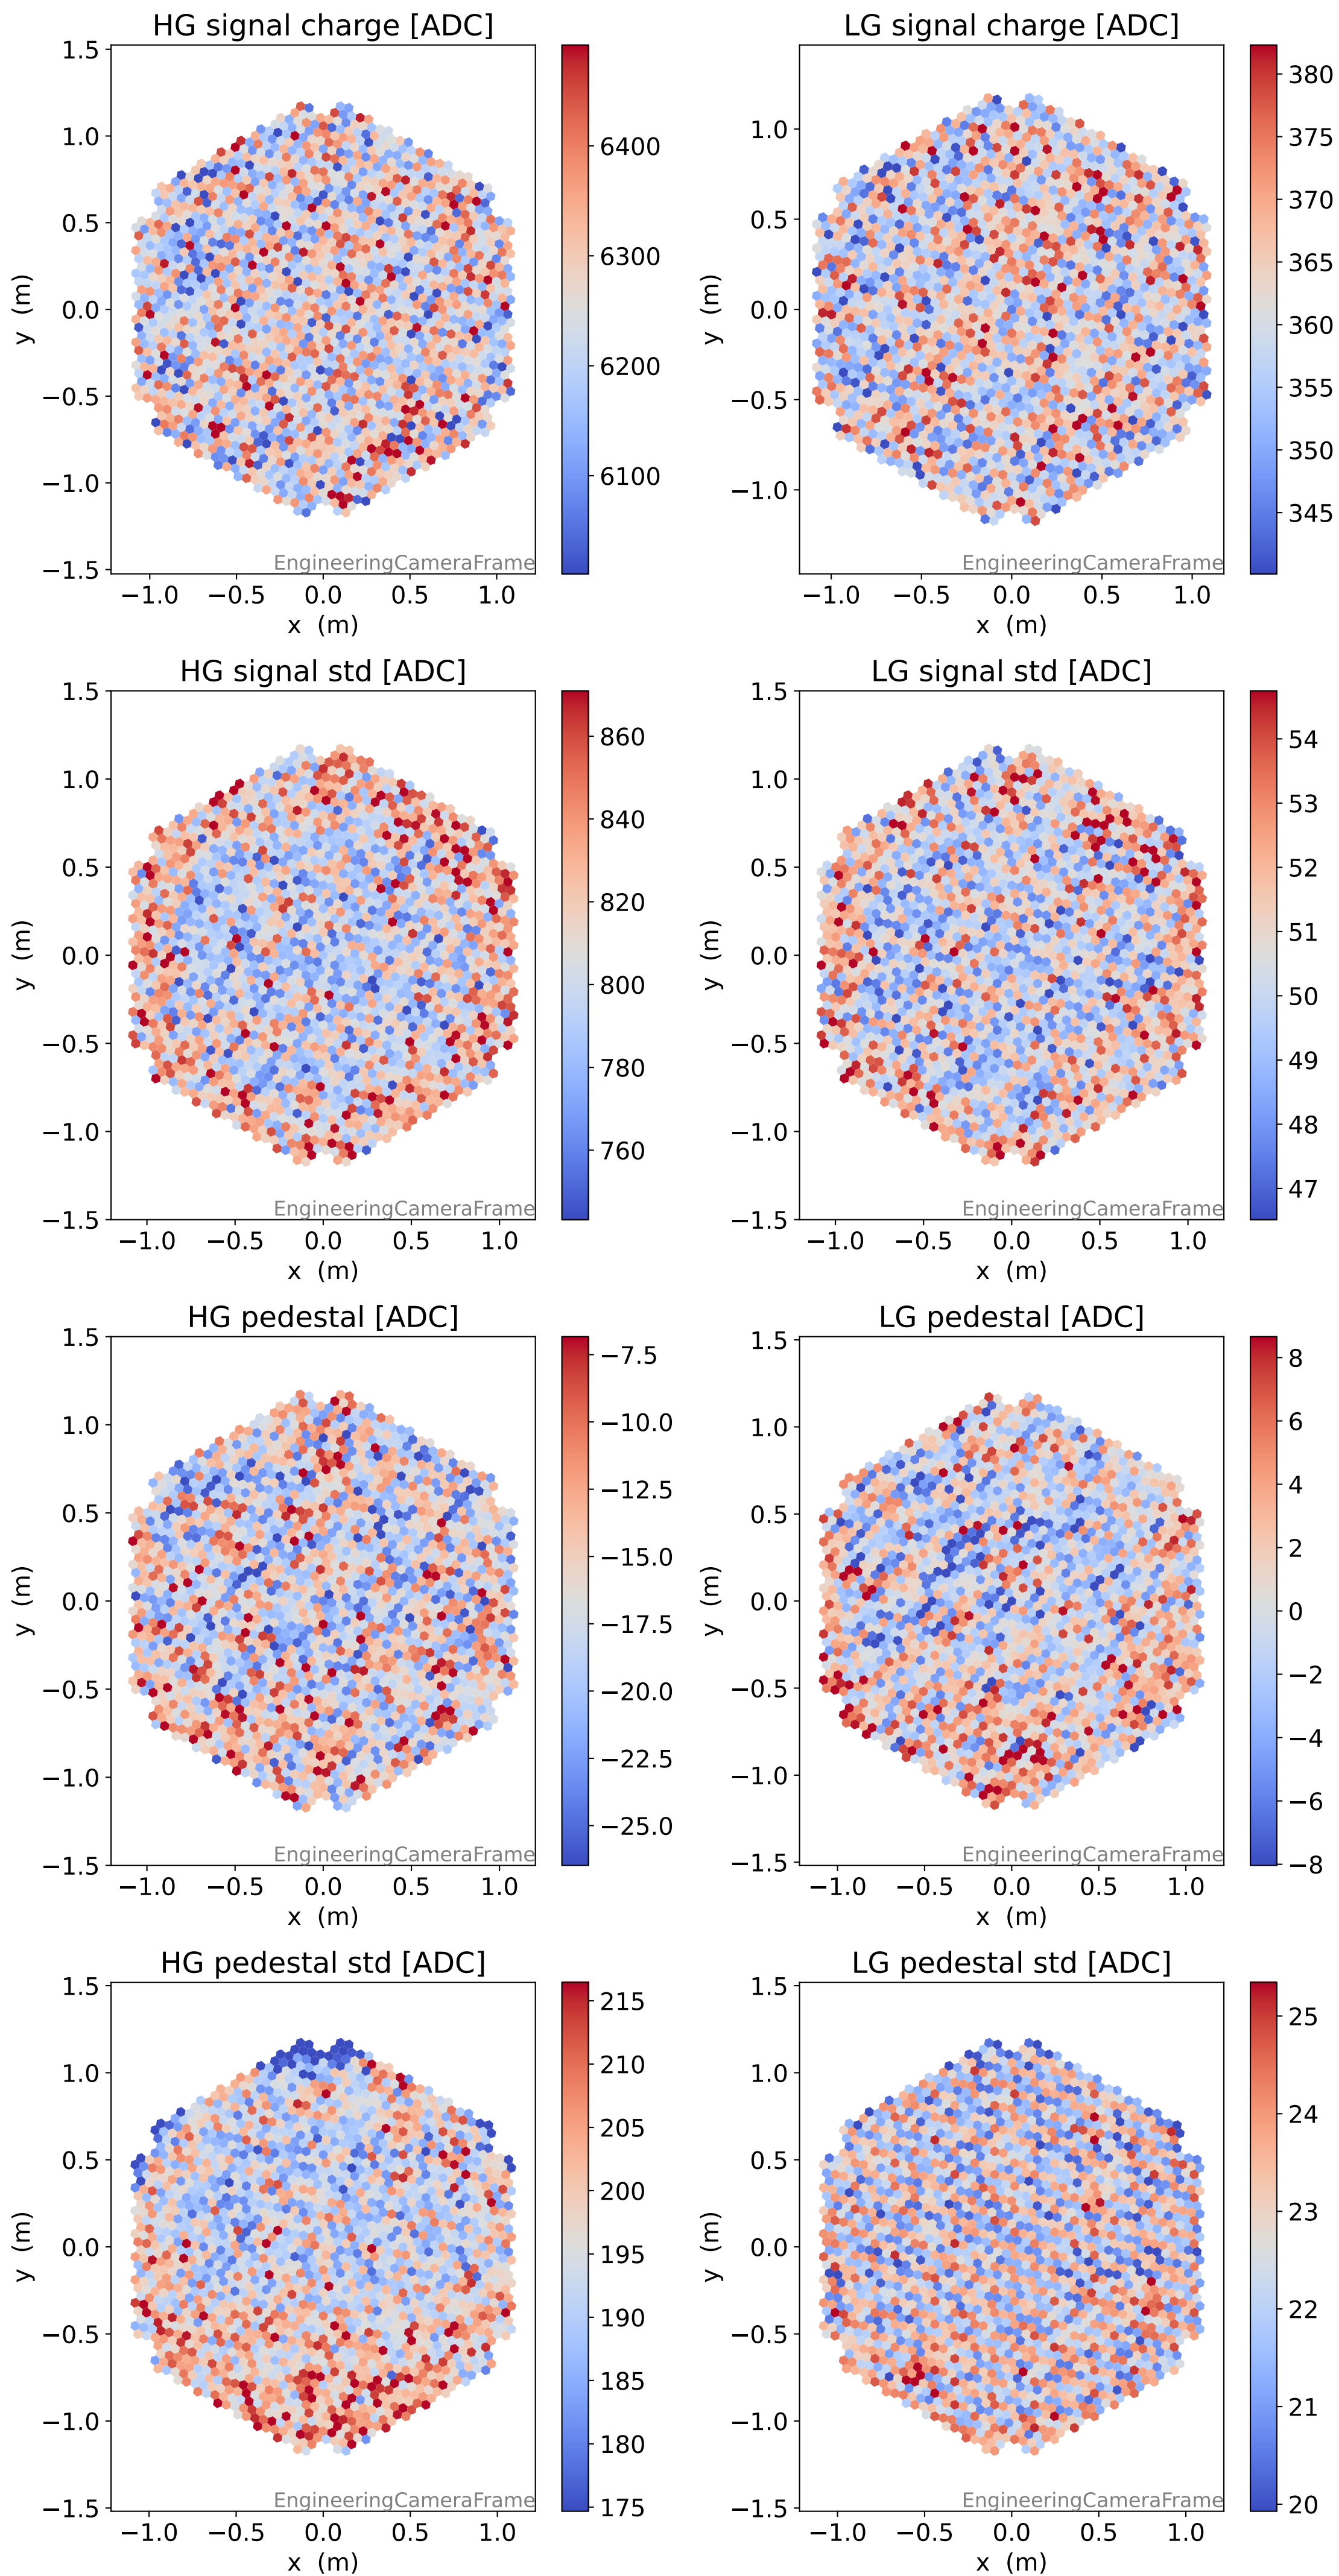

Run 8758

Run 8758

Run 8758 channel: HG

FF sample of 10000 events

pedestal sample of 10000 events

Run 8758 channel: LG

FF sample of 10000 events

pedestal sample of 10000 events