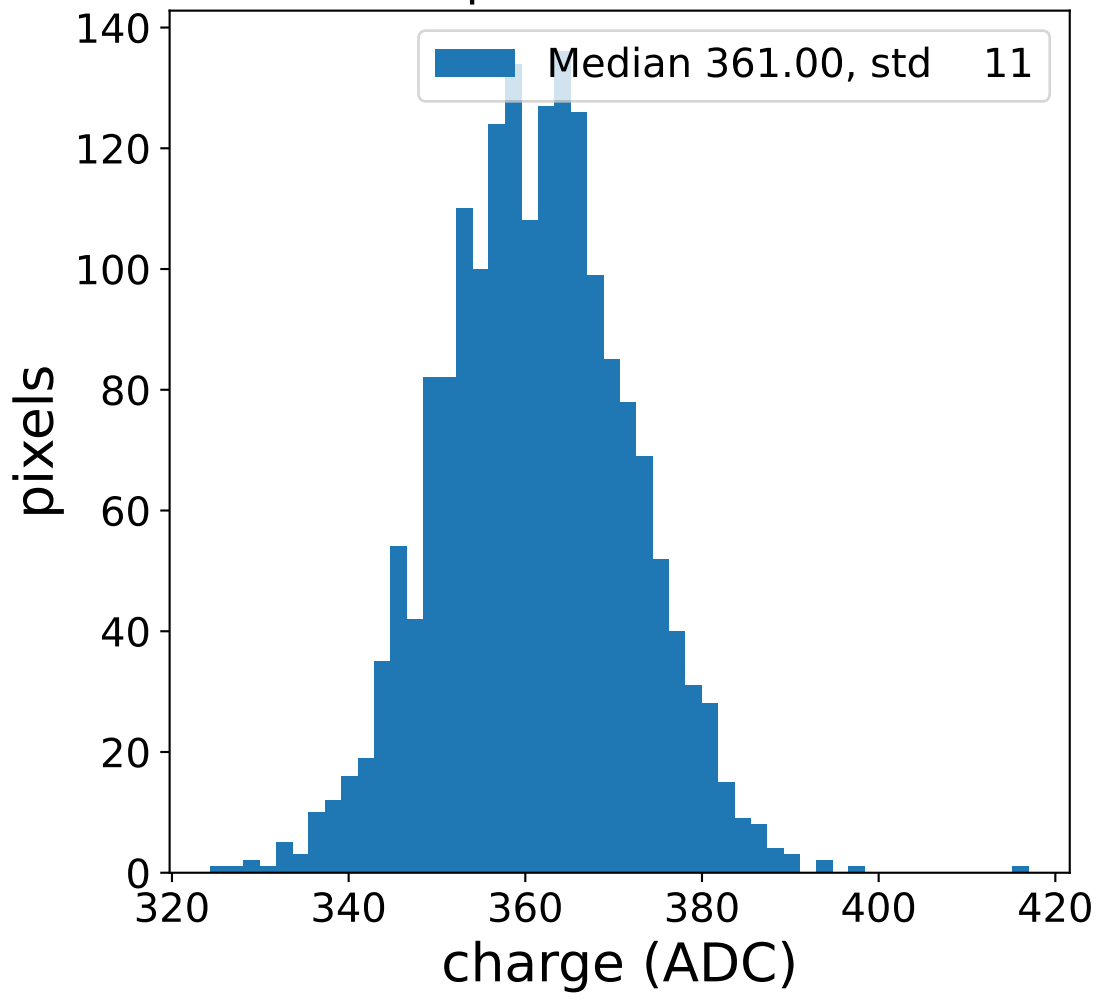

Run 8758

Run 8758

Run 8758 channel: HG

FF sample of 10000 events

pedestal sample of 10000 events

Run 8758 channel: LG

FF sample of 10000 events

pedestal sample of 10000 events