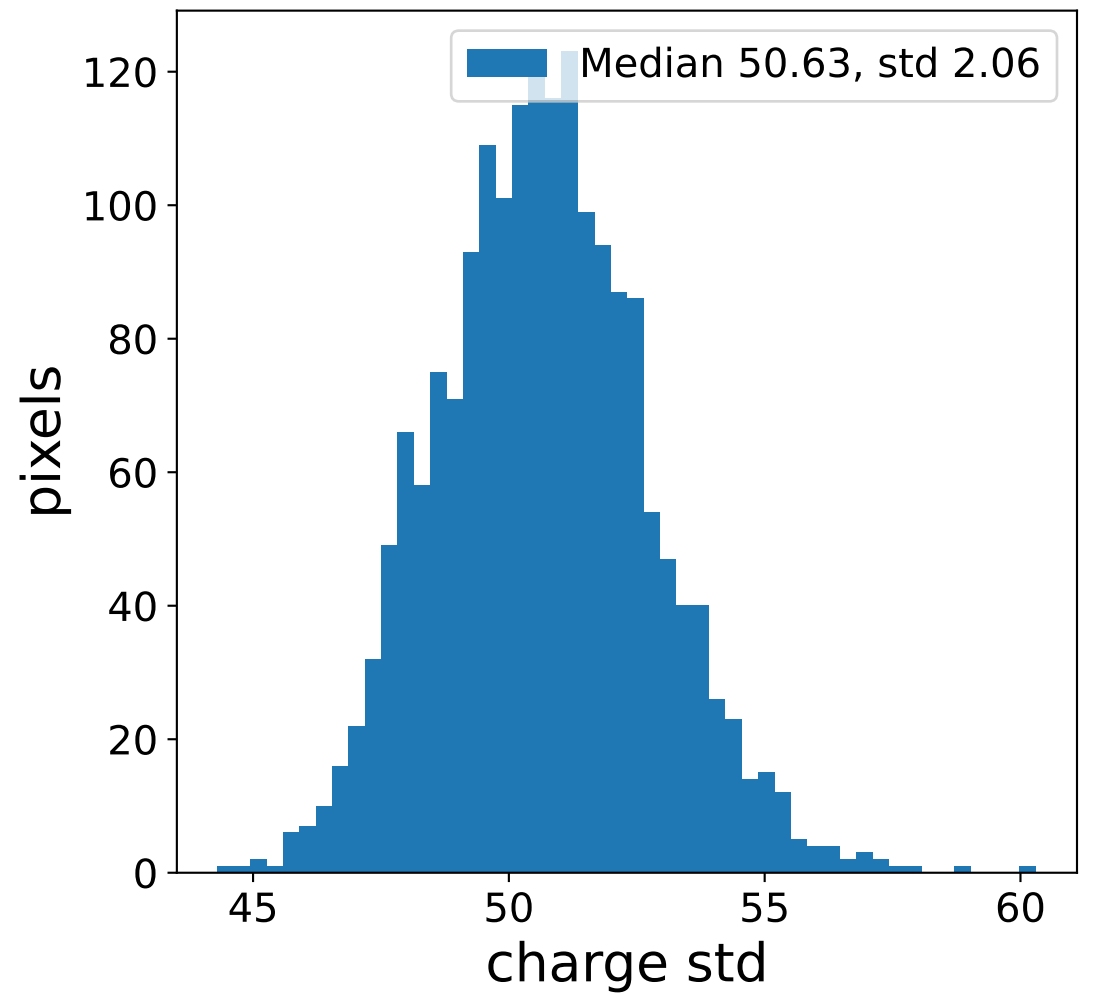

Run 8758

Run 8758

Run 8758 channel: HG

FF sample of 10000 events

pedestal sample of 10000 events

Run 8758 channel: LG

FF sample of 10000 events

pedestal sample of 10000 events