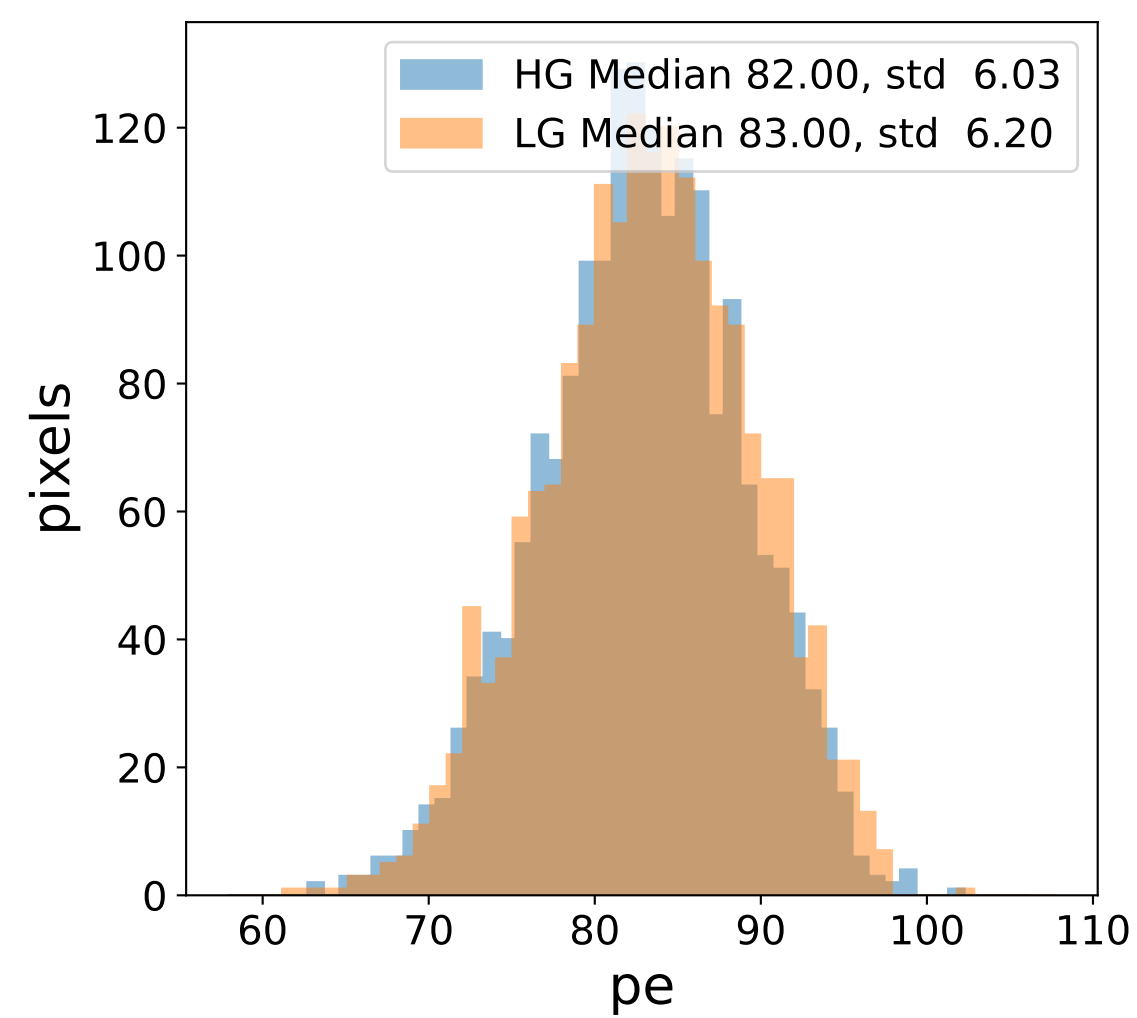

Run 8758

Run 8758

Run 8758 channel: HG

FF sample of 10000 events

pedestal sample of 10000 events

Run 8758 channel: LG

FF sample of 10000 events

pedestal sample of 10000 events