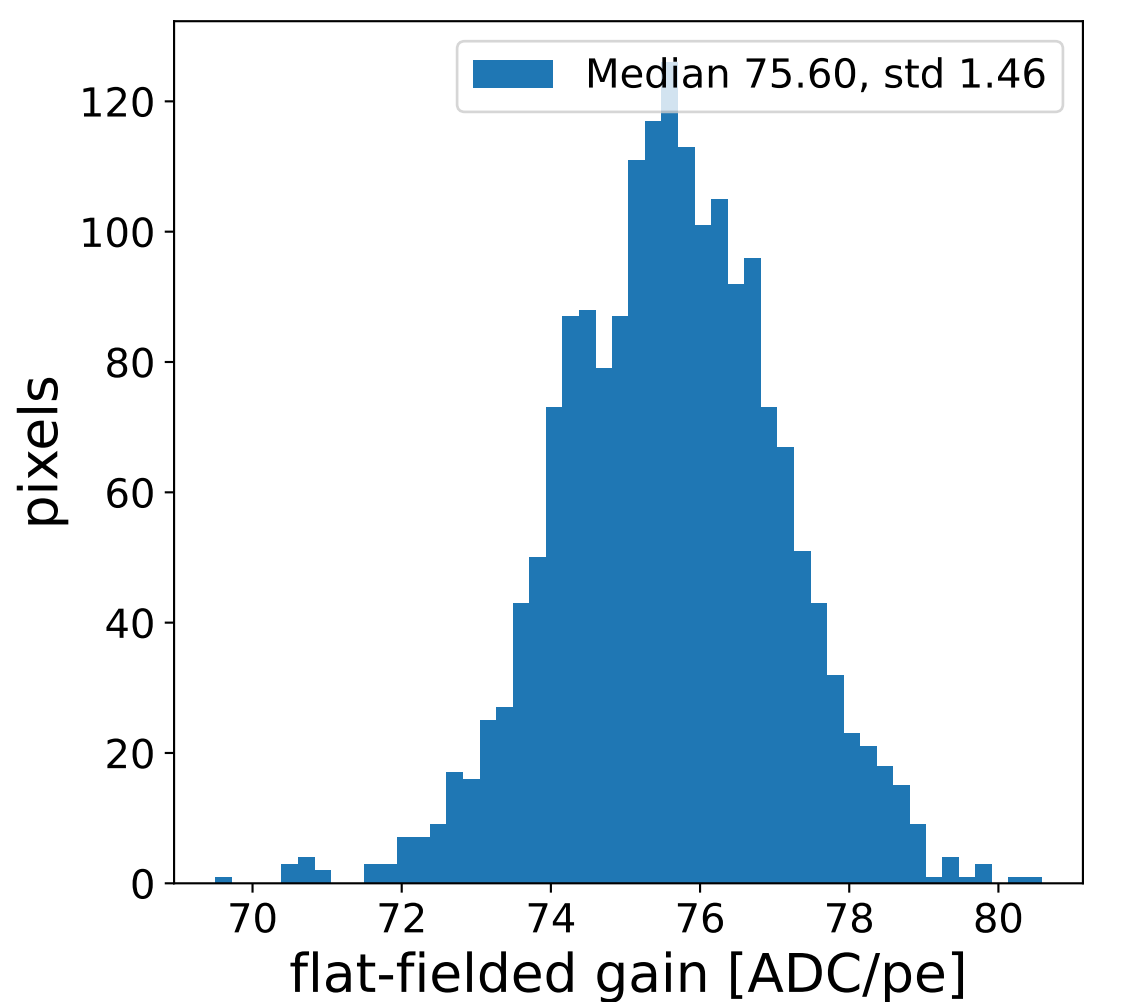

Run 8758

Run 8758

Run 8758 channel: HG

FF sample of 10000 events

pedestal sample of 10000 events

Run 8758 channel: LG

FF sample of 10000 events

pedestal sample of 10000 events