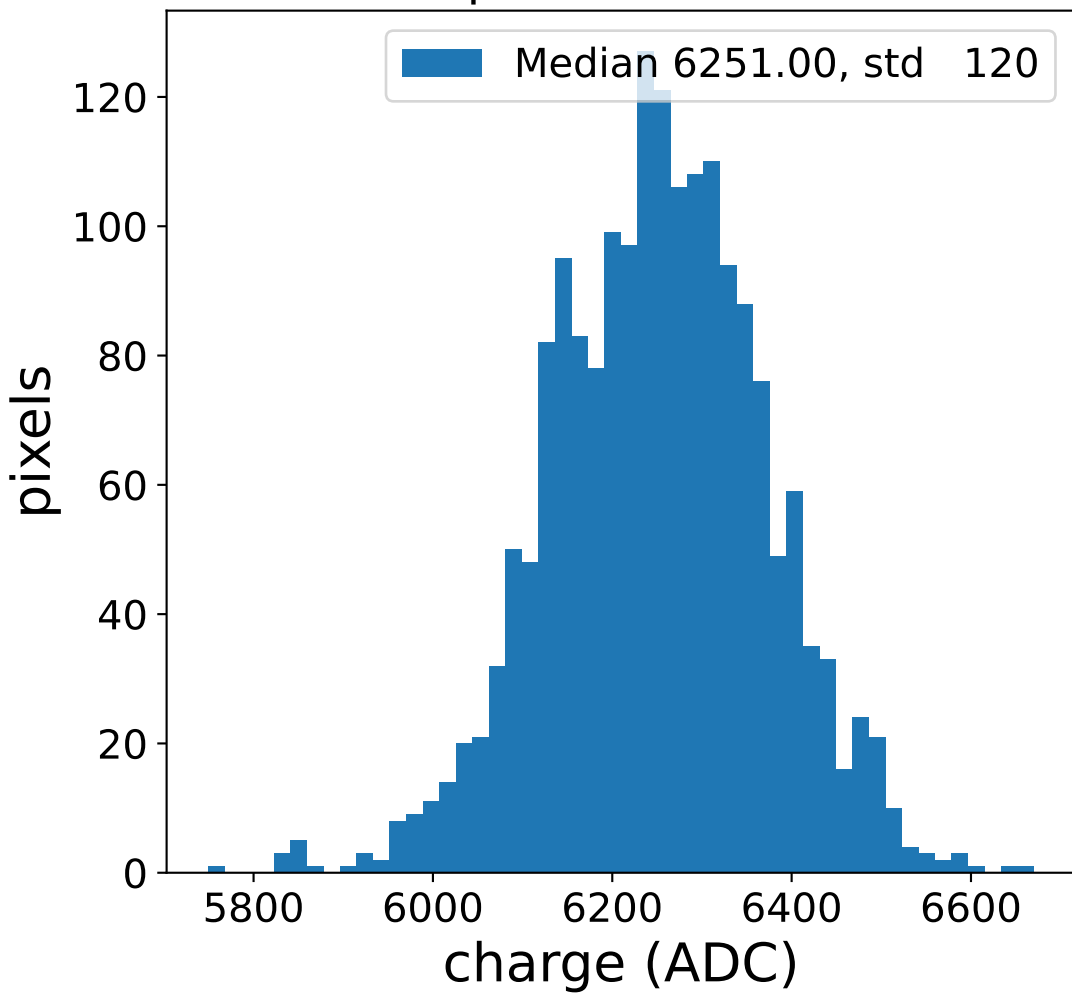

Run 8758

Run 8758

Run 8758 channel: HG

FF sample of 10000 events

pedestal sample of 10000 events

Run 8758 channel: LG

FF sample of 10000 events

pedestal sample of 10000 events