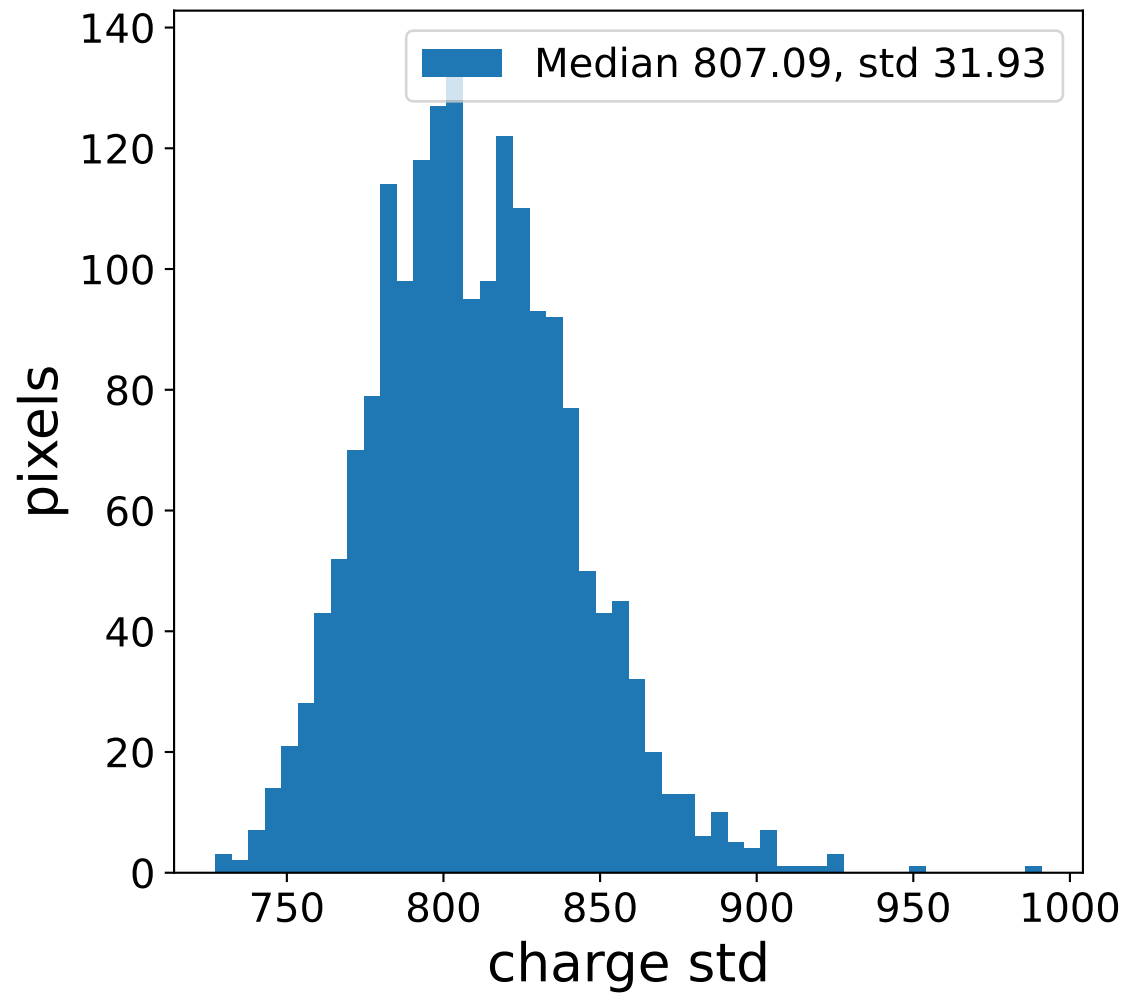

Run 8758

Run 8758

Run 8758 channel: HG

FF sample of 10000 events

pedestal sample of 10000 events

Run 8758 channel: LG

FF sample of 10000 events

pedestal sample of 10000 events