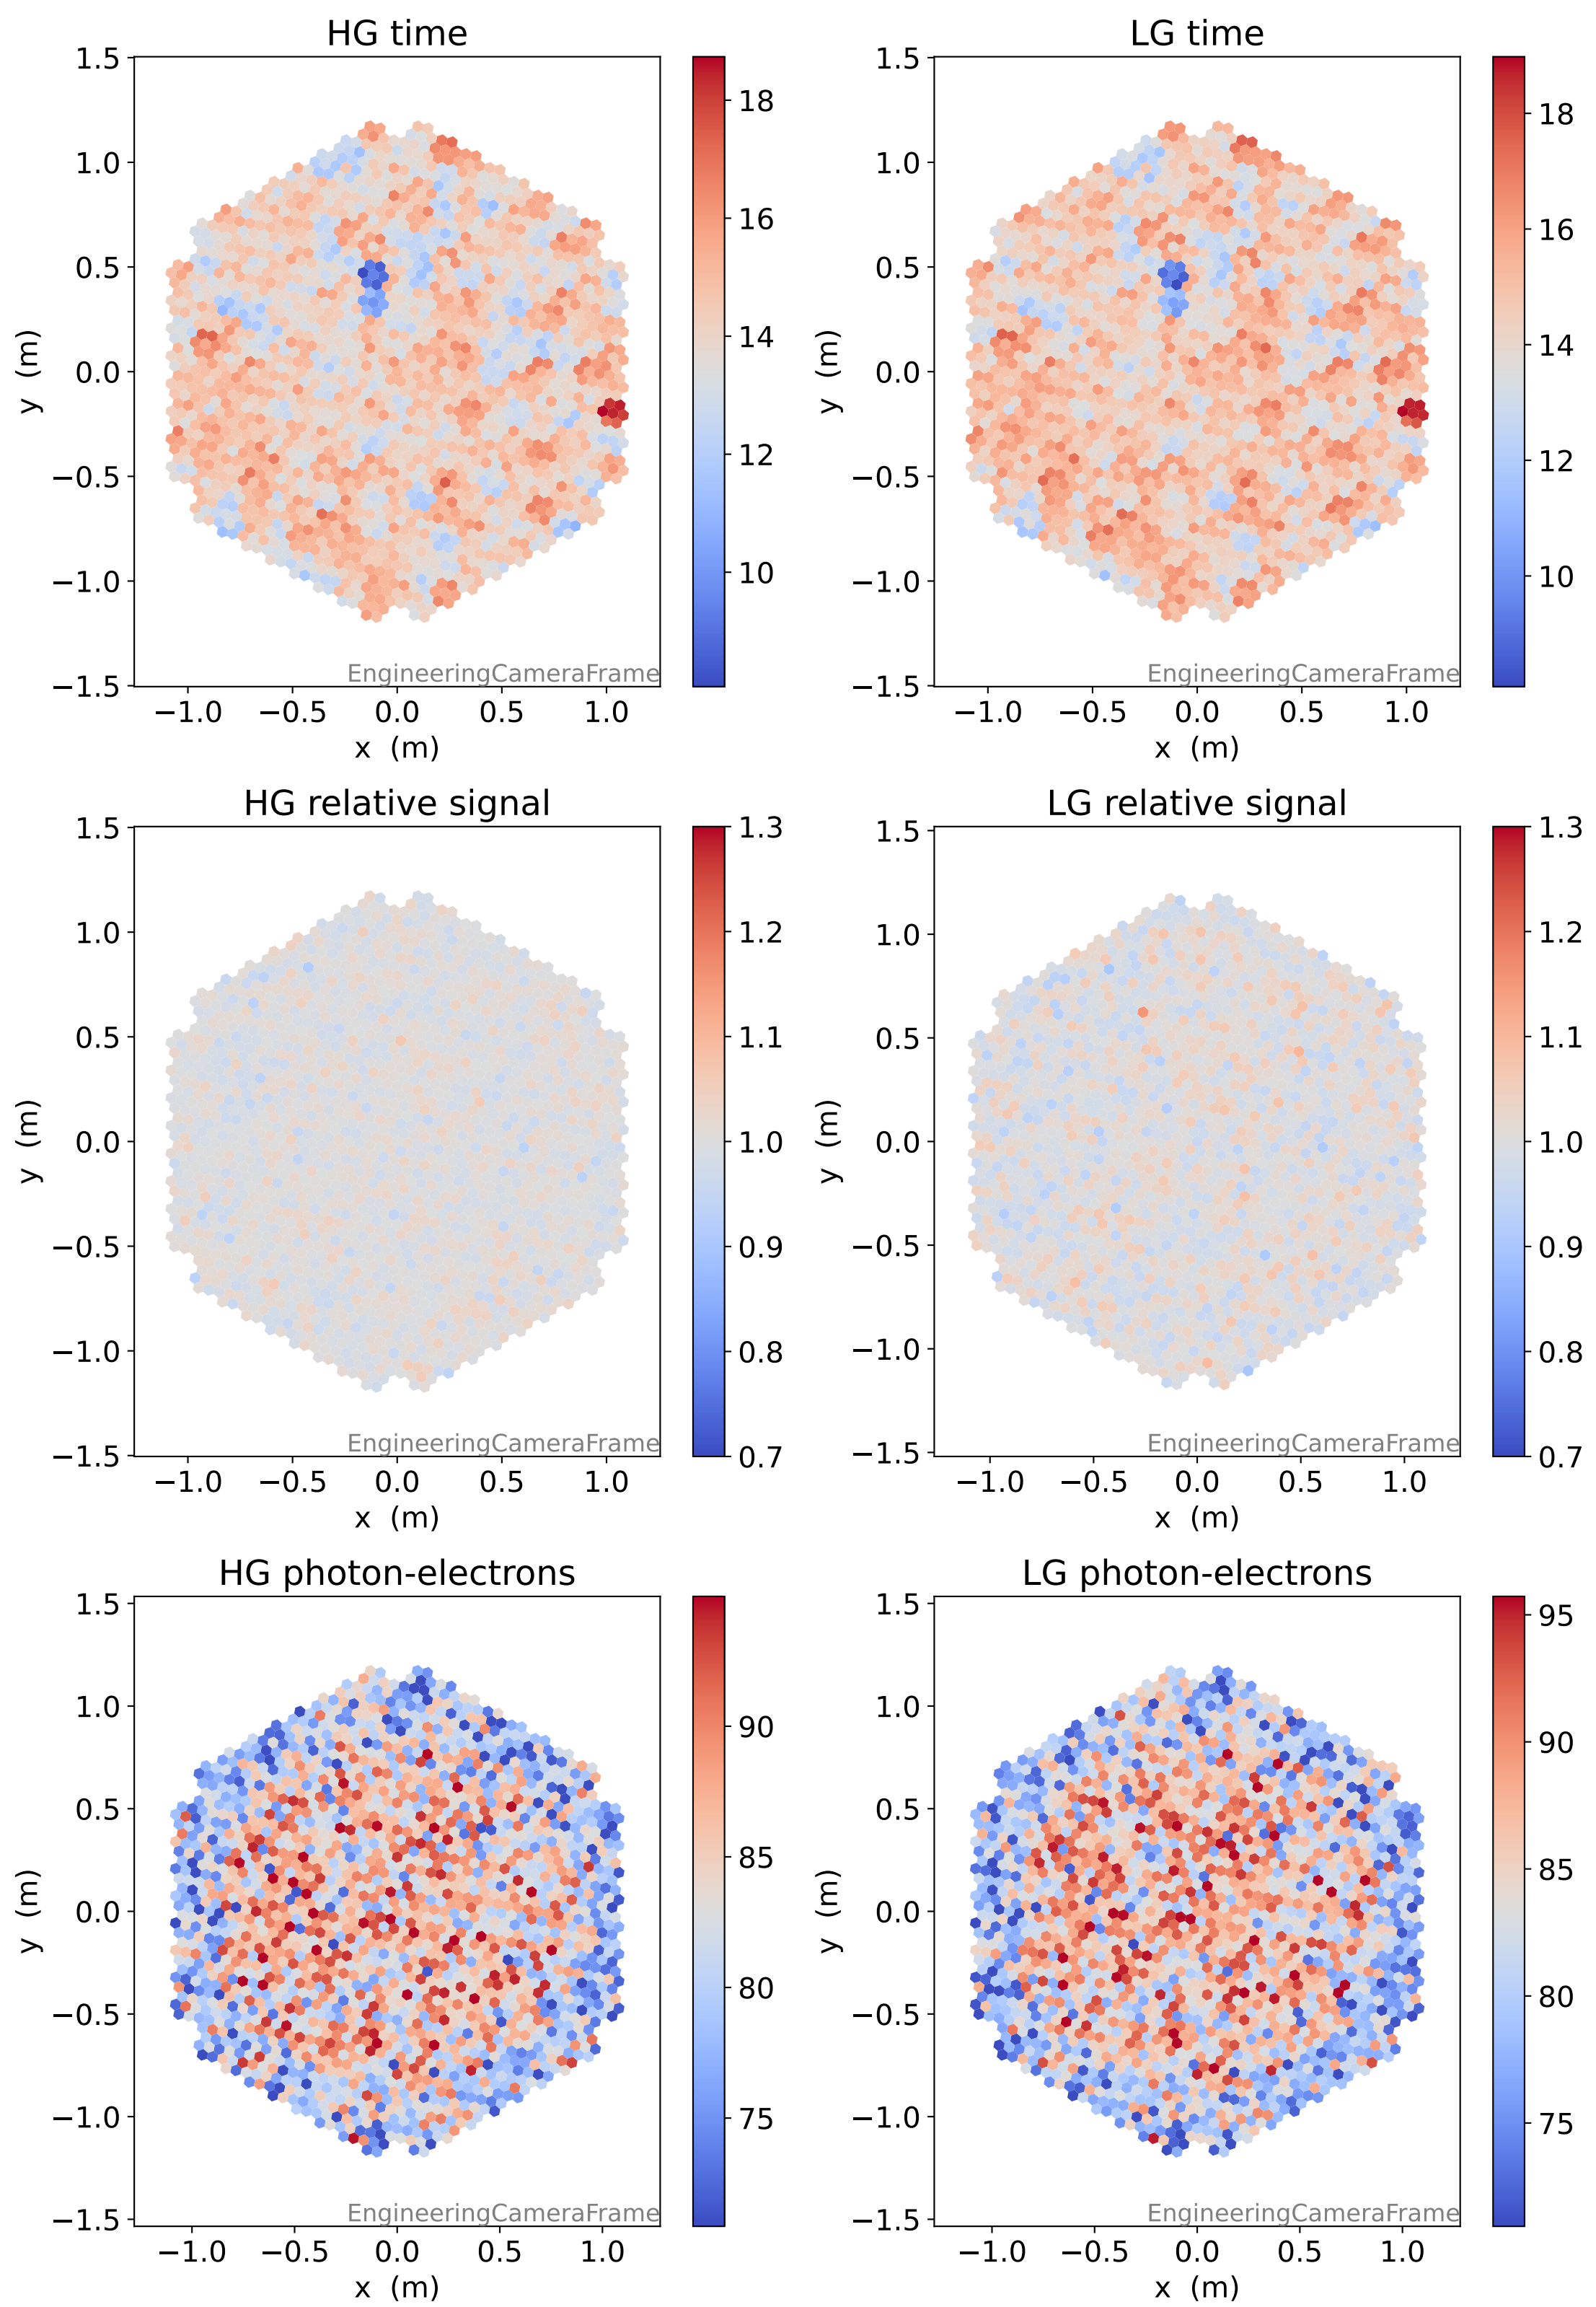

Run 8758

Run 8758

Run 8758 channel: HG

FF sample of 10000 events

pedestal sample of 10000 events

Run 8758 channel: LG

FF sample of 10000 events

pedestal sample of 10000 events