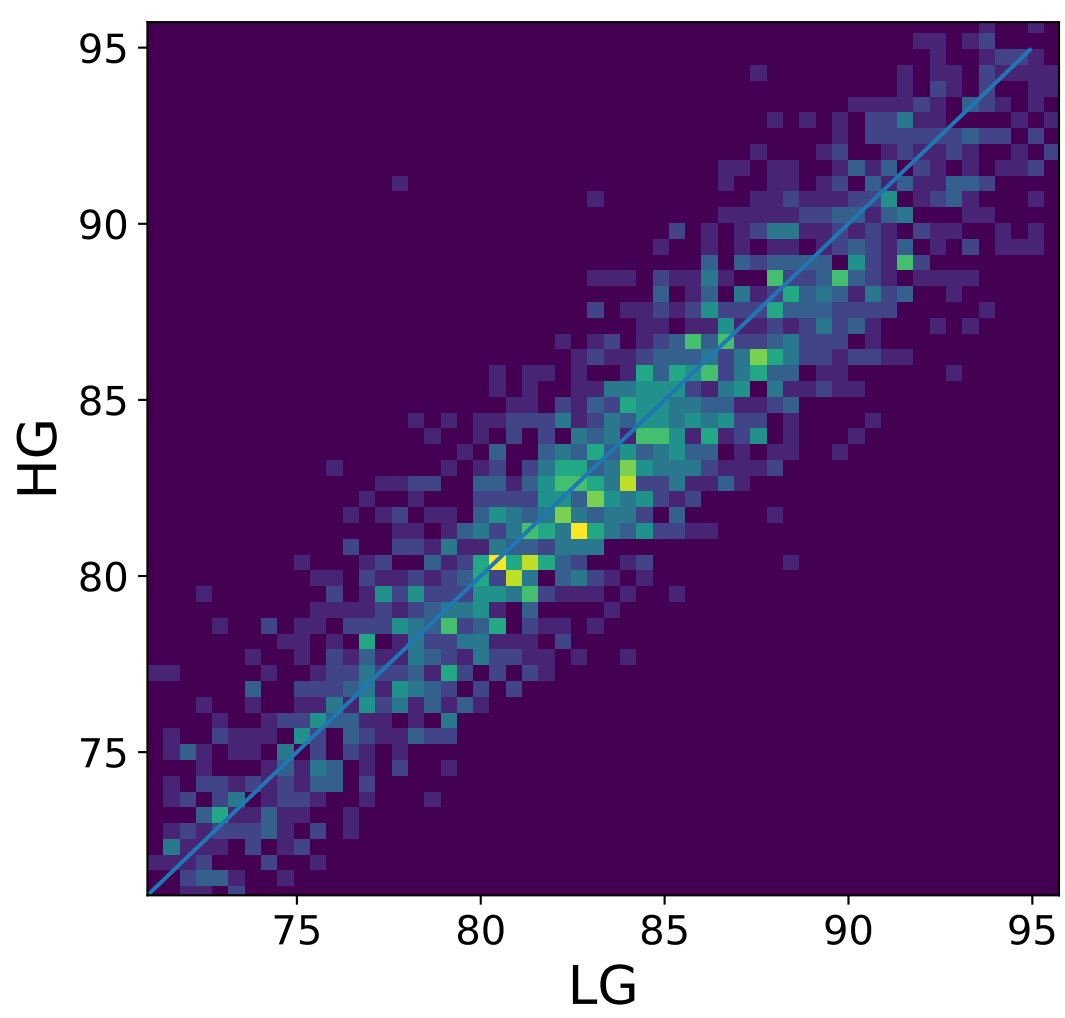

Run 8758

Run 8758

Run 8758 channel: HG

FF sample of 10000 events

pedestal sample of 10000 events

Run 8758 channel: LG

FF sample of 10000 events

pedestal sample of 10000 events