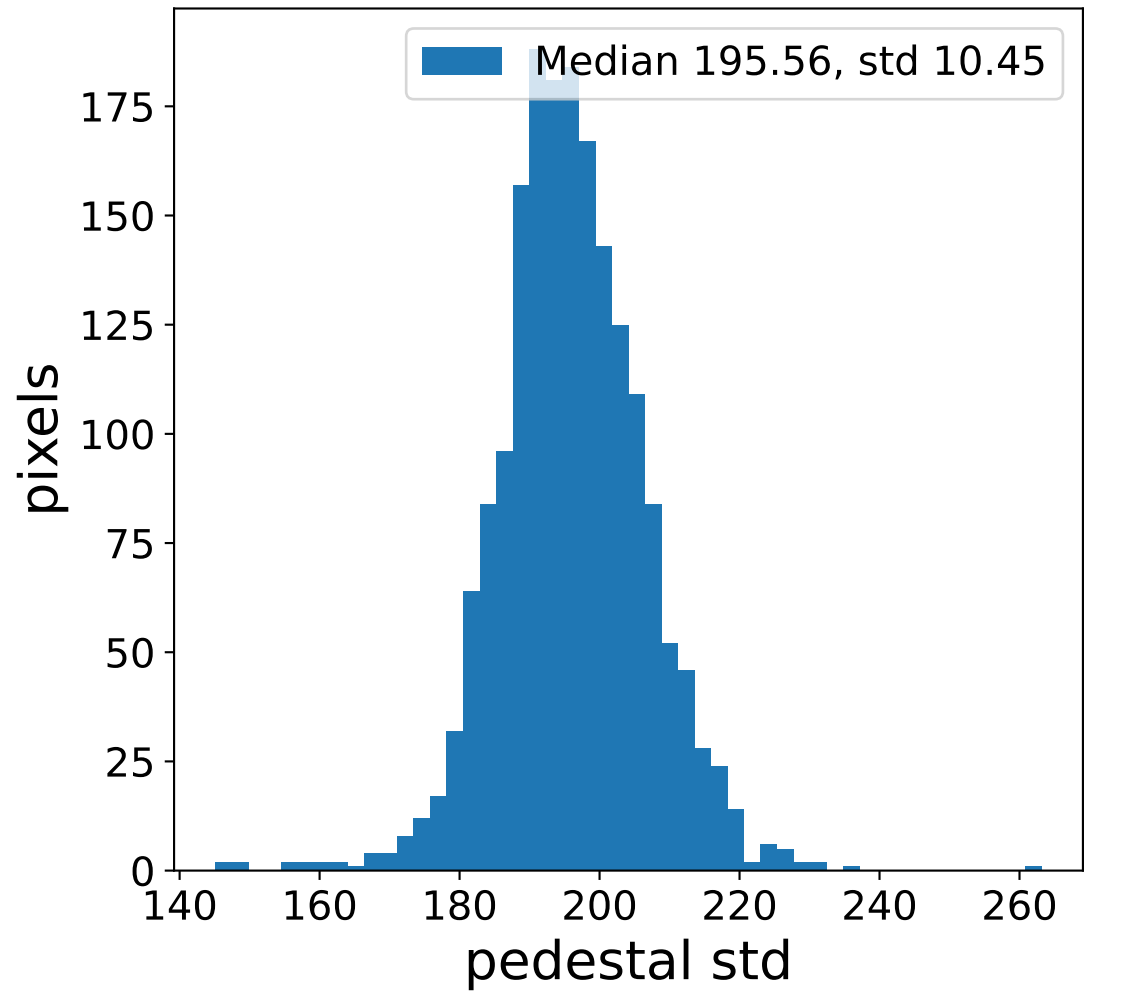

Run 8758

Run 8758

Run 8758 channel: HG

FF sample of 10000 events

pedestal sample of 10000 events

Run 8758 channel: LG

FF sample of 10000 events

pedestal sample of 10000 events