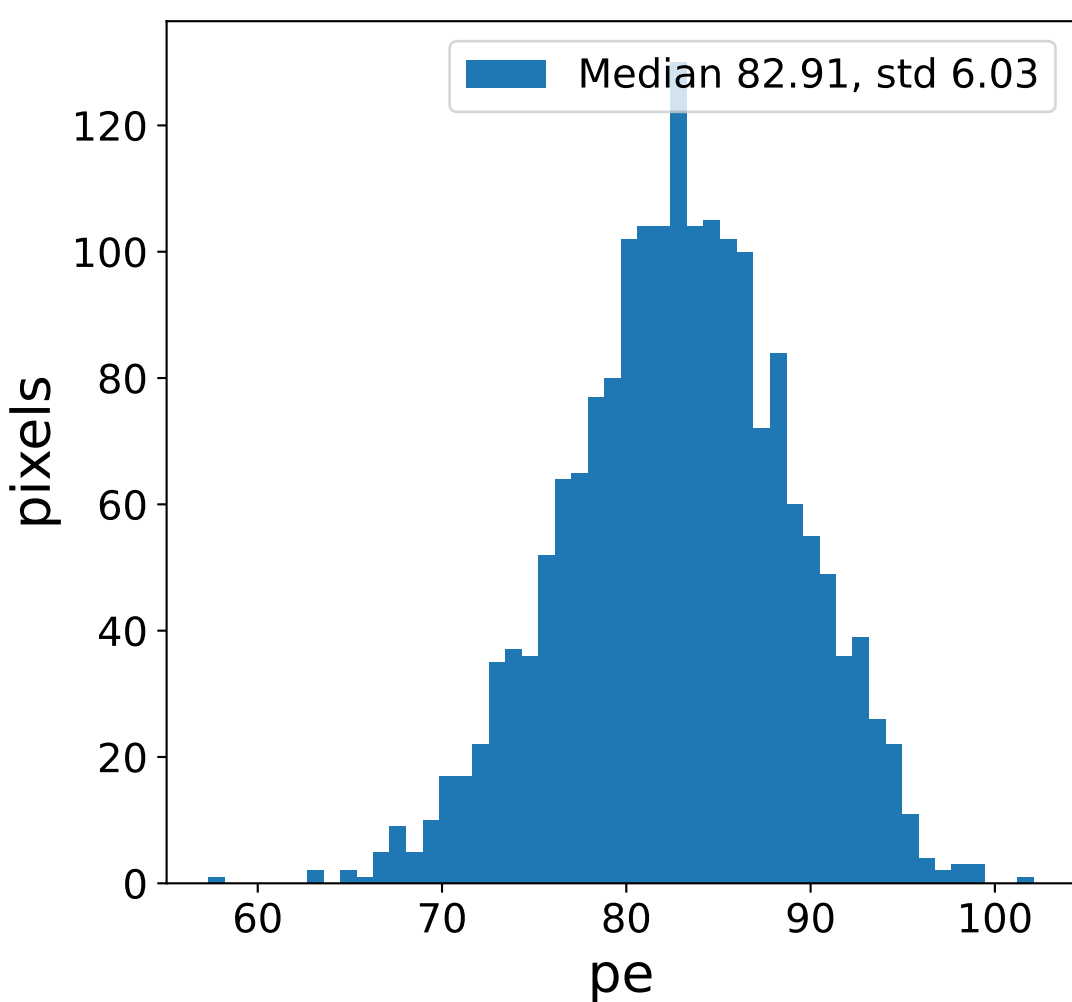

Run 8758

Run 8758

Run 8758 channel: HG

FF sample of 10000 events

pedestal sample of 10000 events

Run 8758 channel: LG

FF sample of 10000 events

pedestal sample of 10000 events