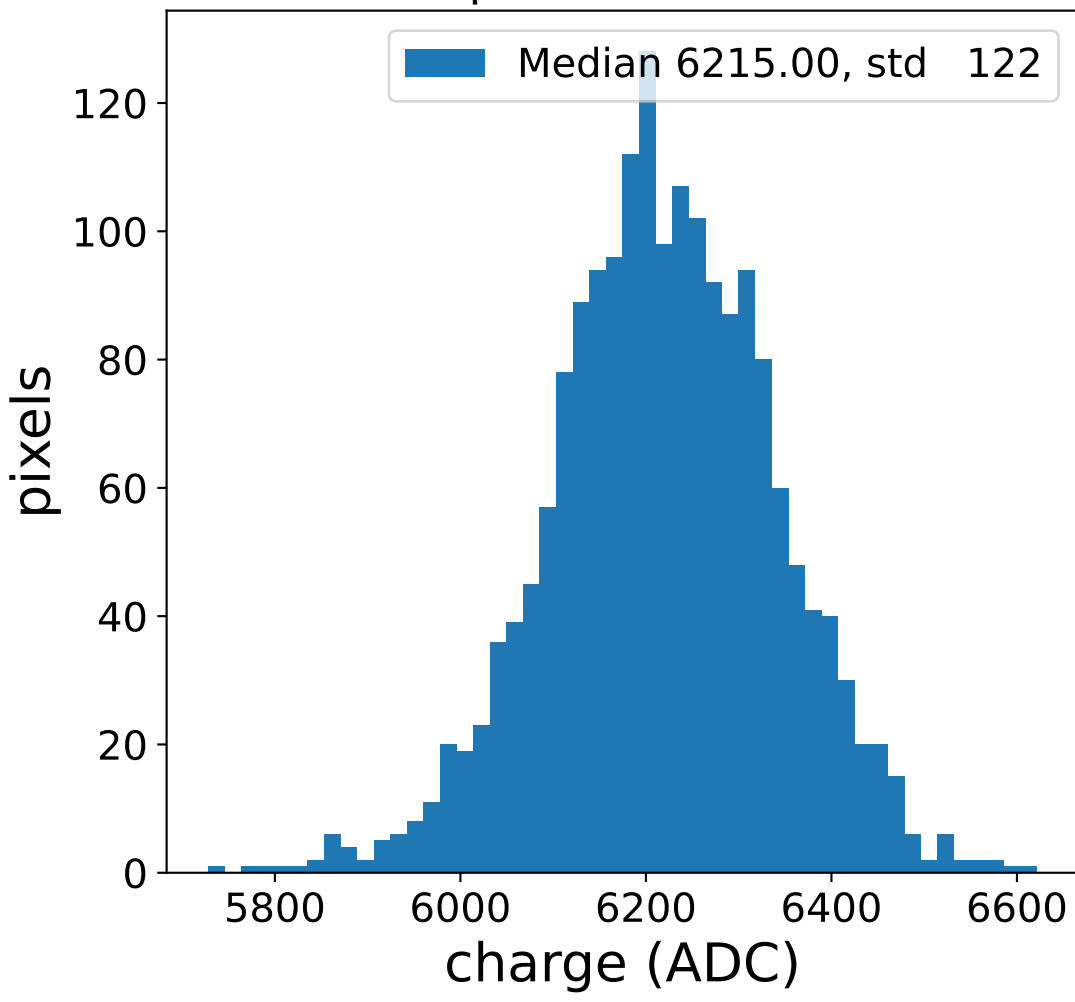

## pedestal sample of 10000 events