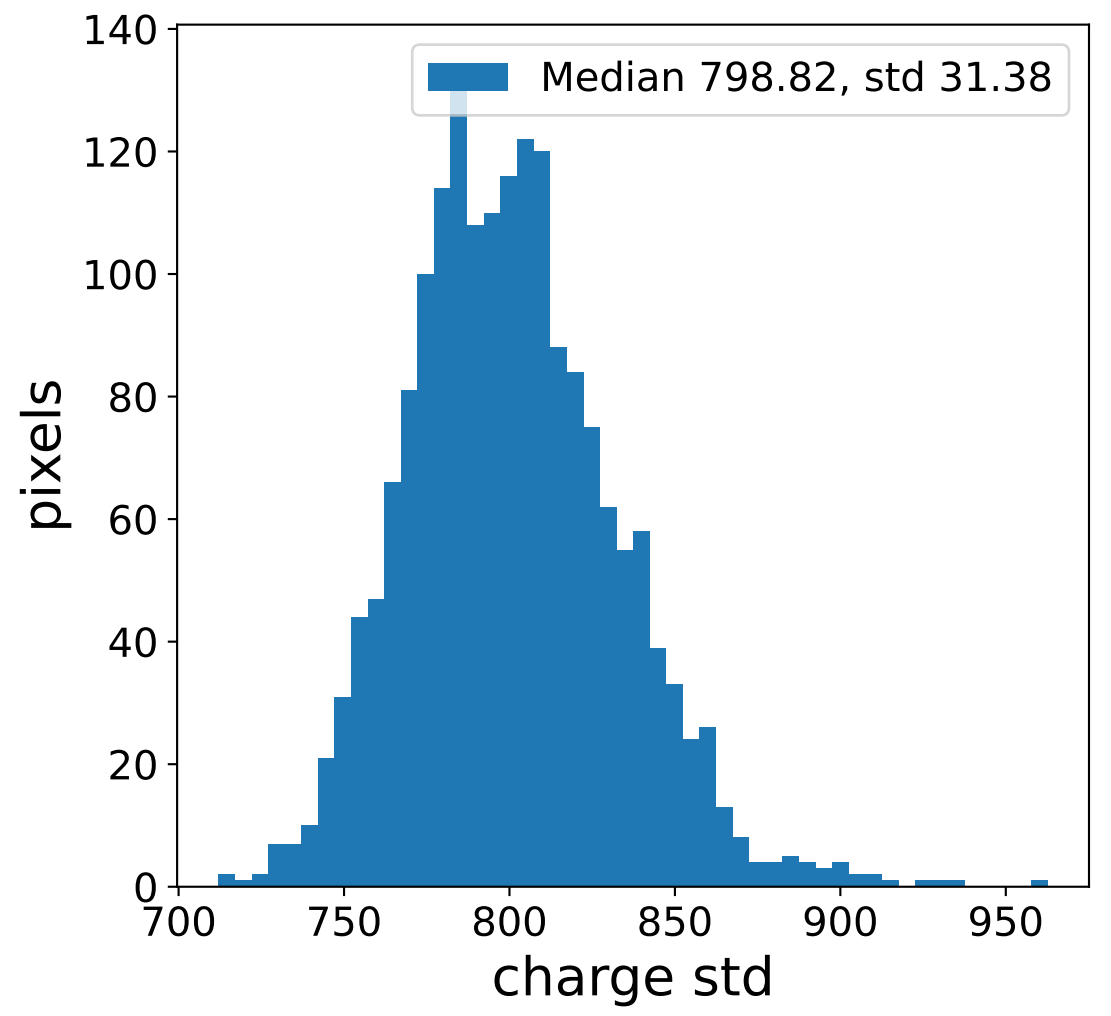

## pedestal sample of 10000 events