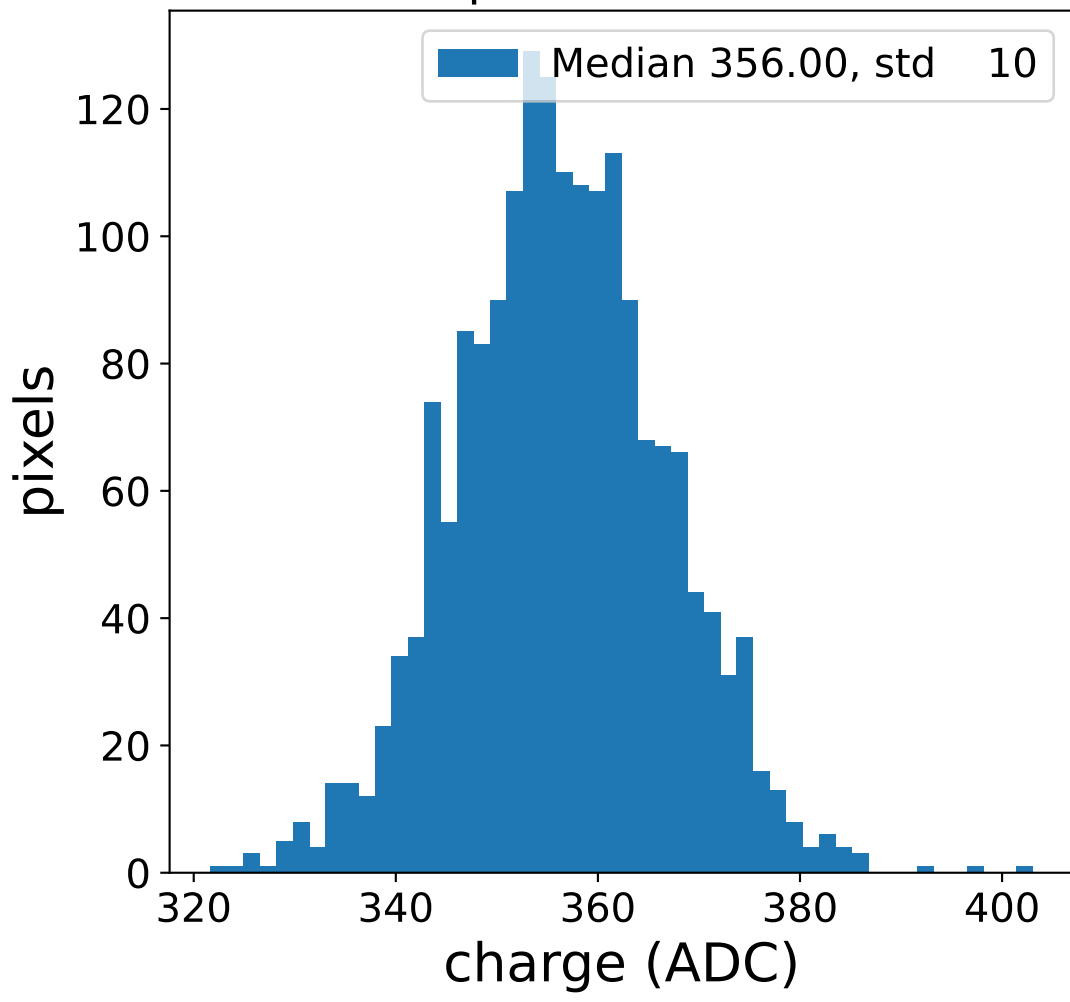

Run 8816 channel: LG

FF sample of 10000 events