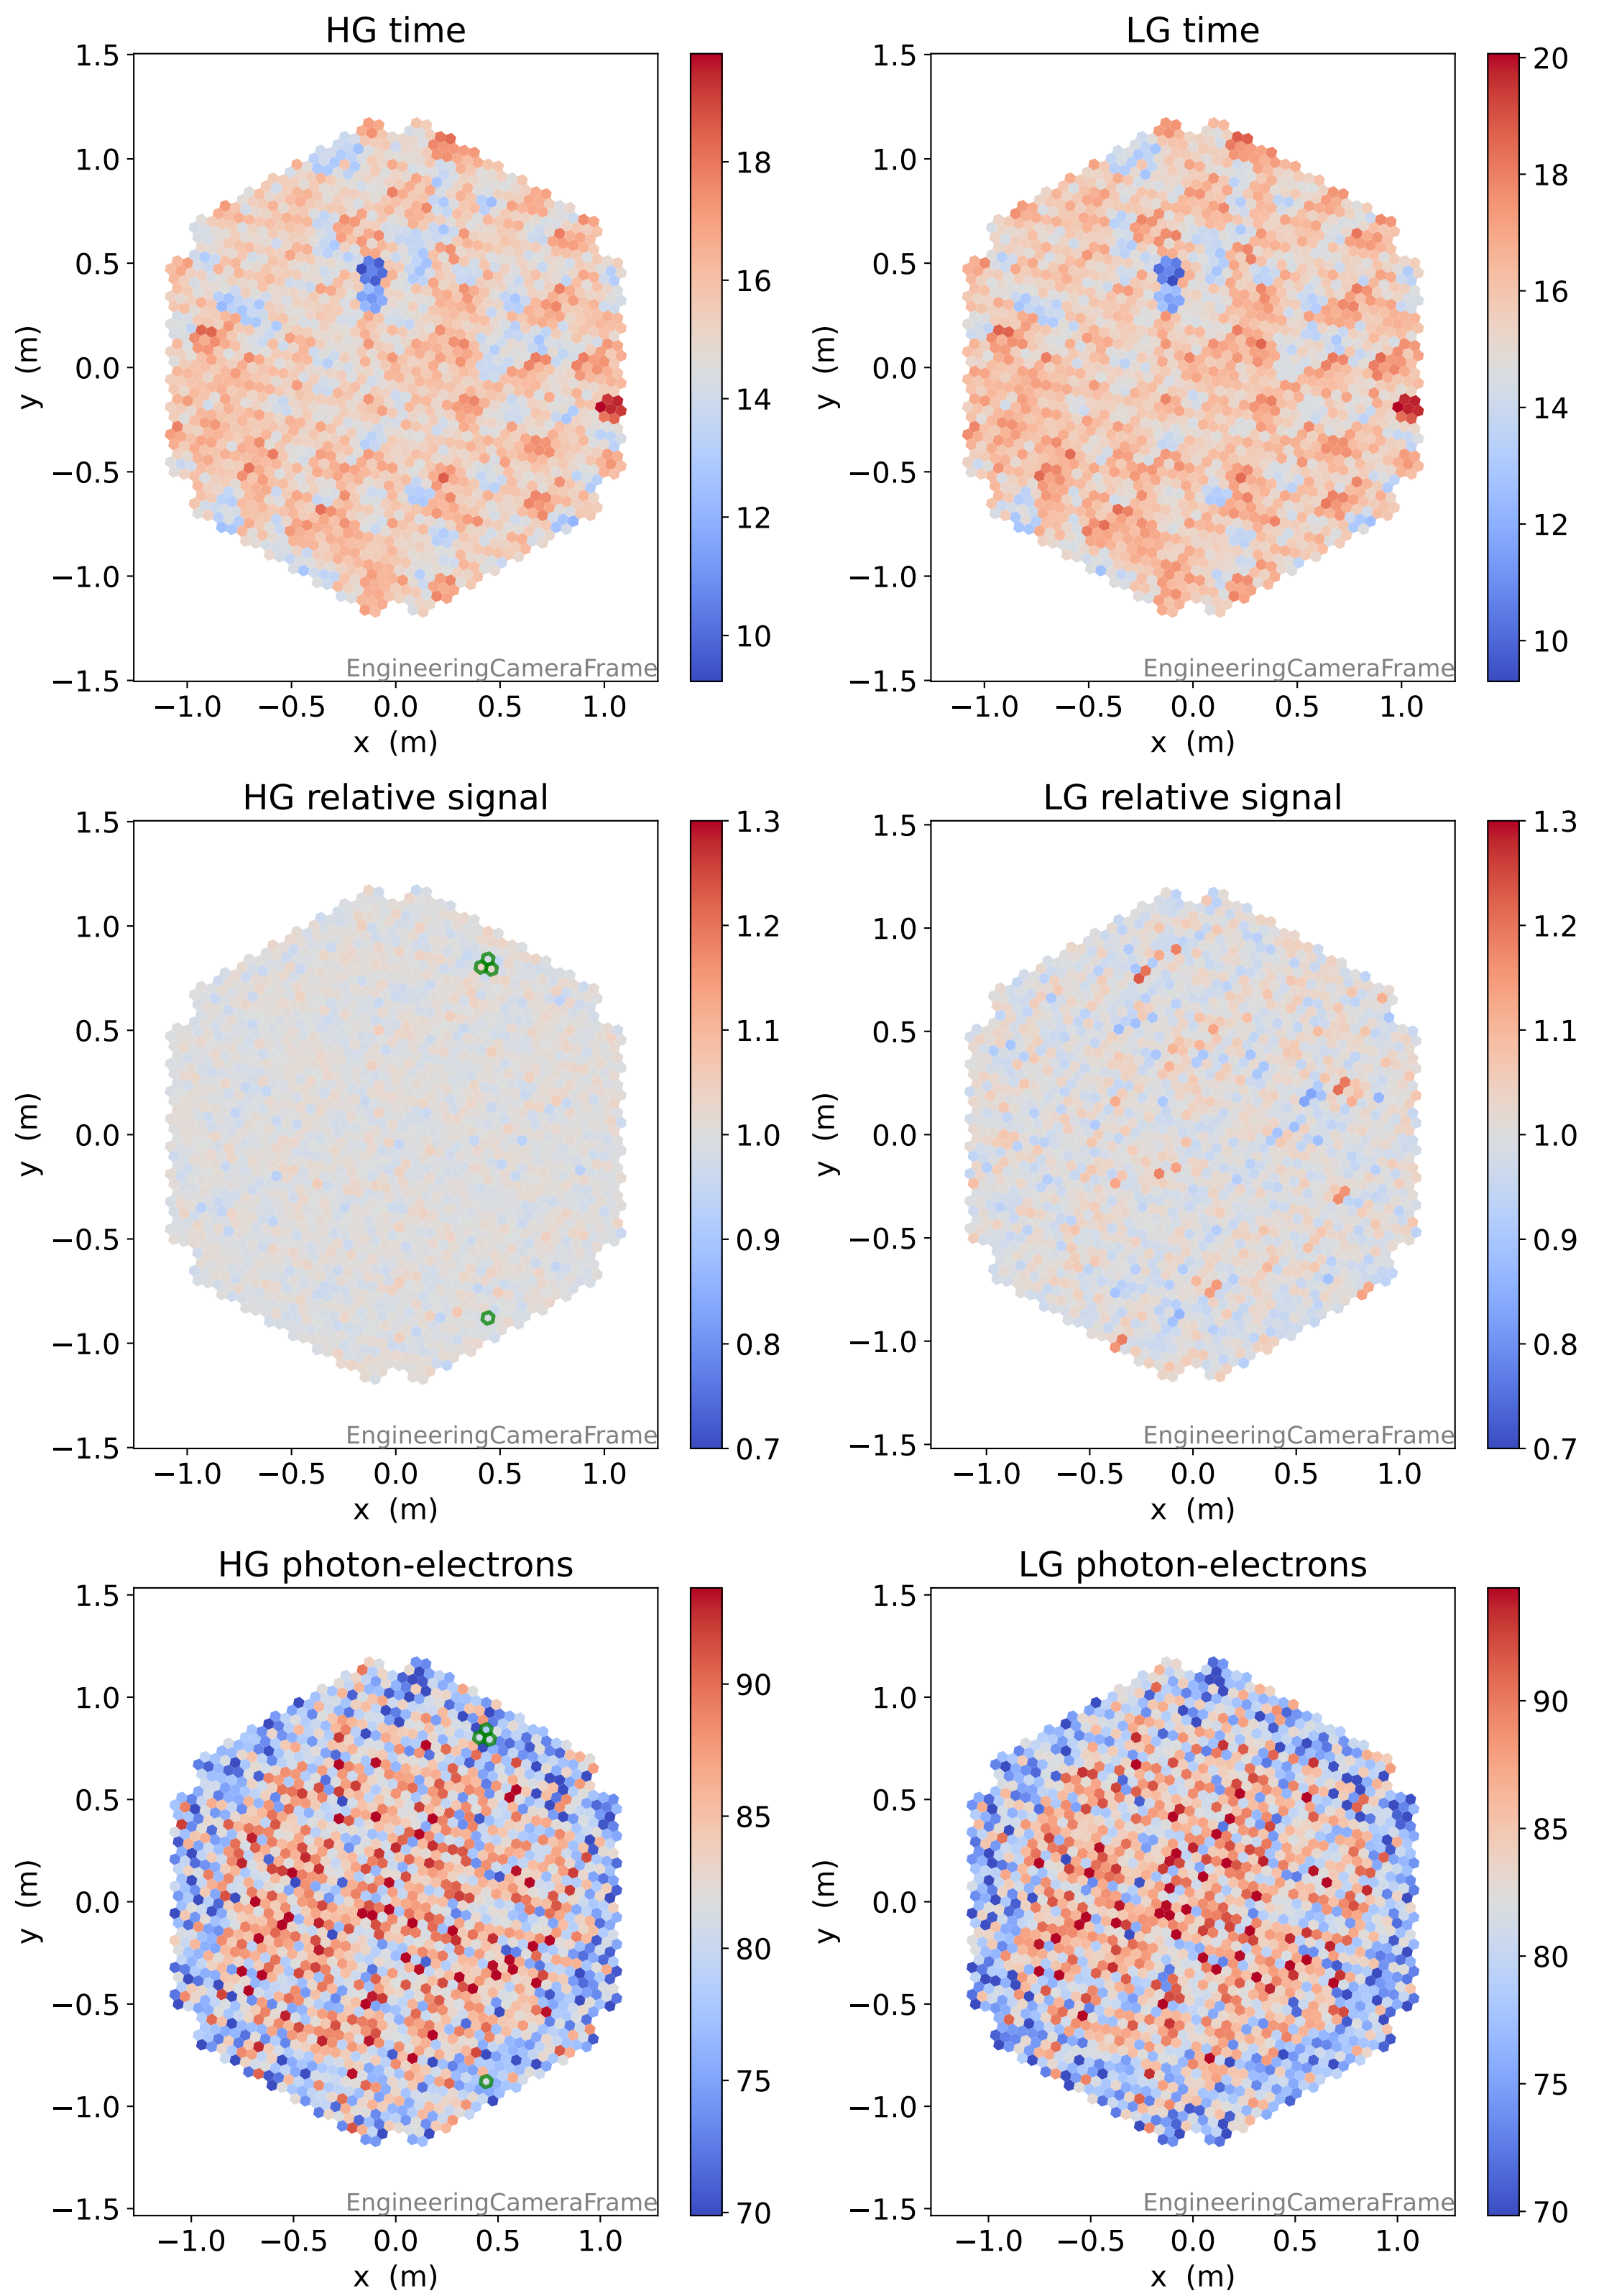

Run 8859

Run 8859

Run 8859 channel: HG

FF sample of 10000 events

pedestal sample of 10000 events

Run 8859 channel: LG

FF sample of 10000 events

pedestal sample of 10000 events