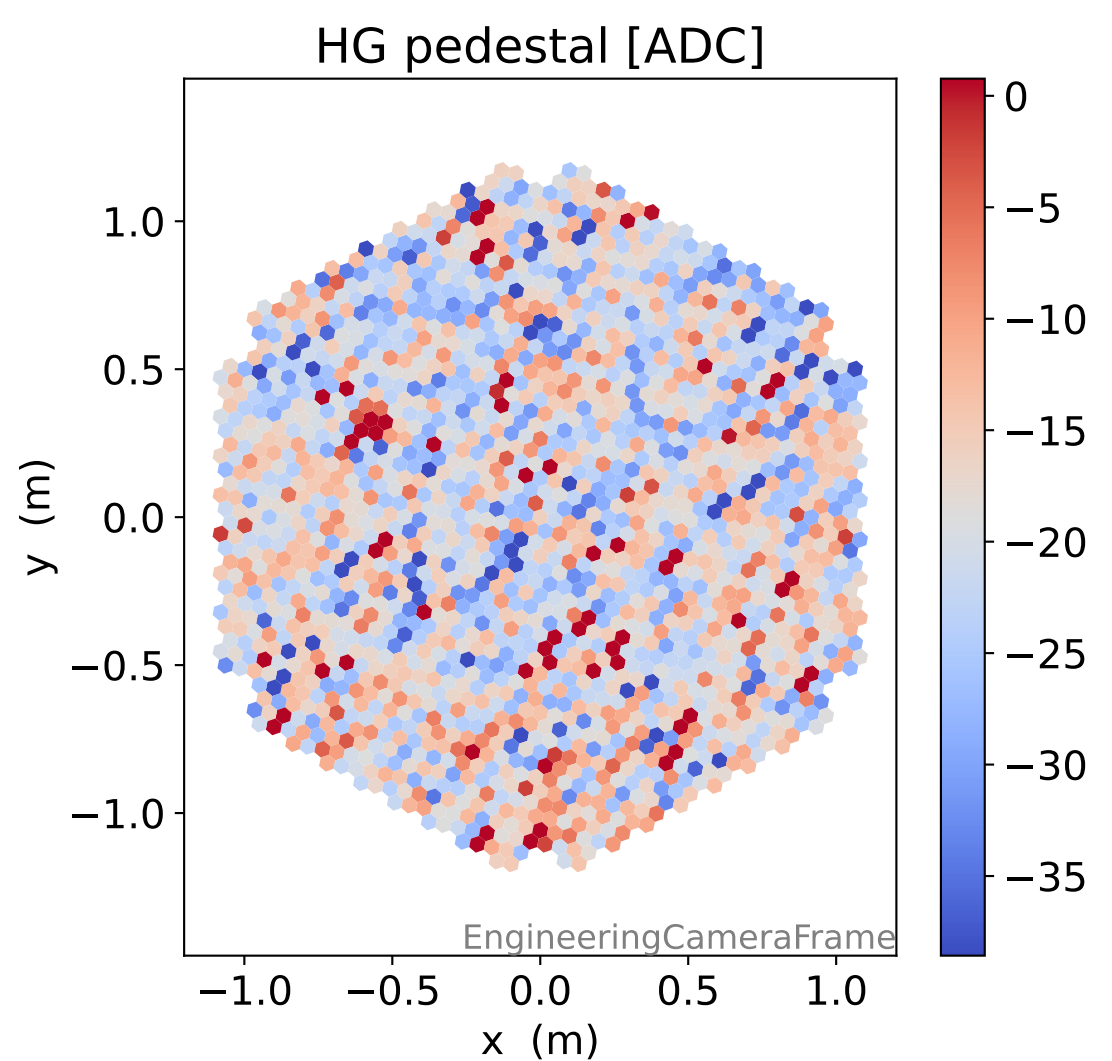

Run 8859

Run 8859

Run 8859 channel: HG

FF sample of 10000 events

pedestal sample of 10000 events

Run 8859 channel: LG

FF sample of 10000 events

pedestal sample of 10000 events