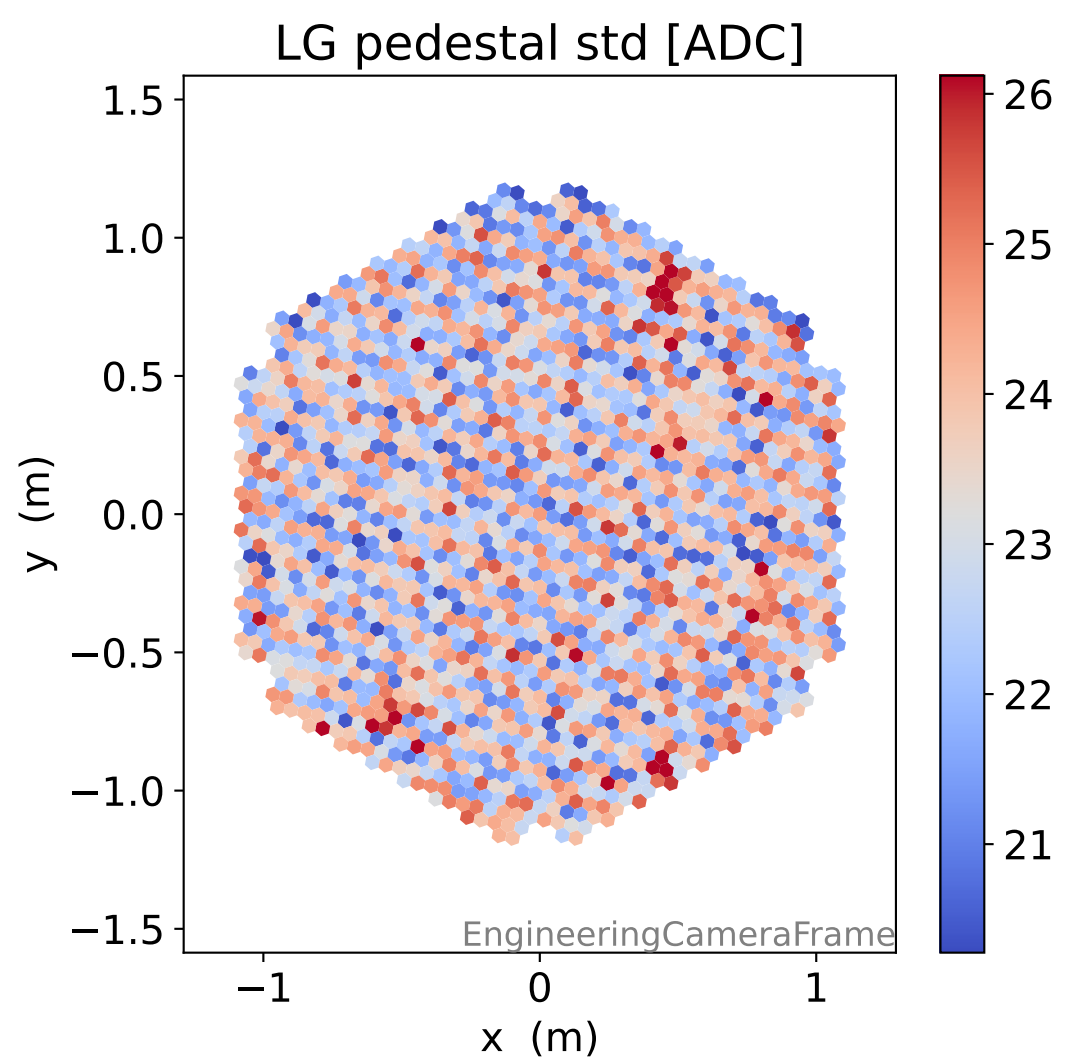

Run 8859

Run 8859

Run 8859 channel: HG

FF sample of 10000 events

pedestal sample of 10000 events

Run 8859 channel: LG

FF sample of 10000 events

pedestal sample of 10000 events