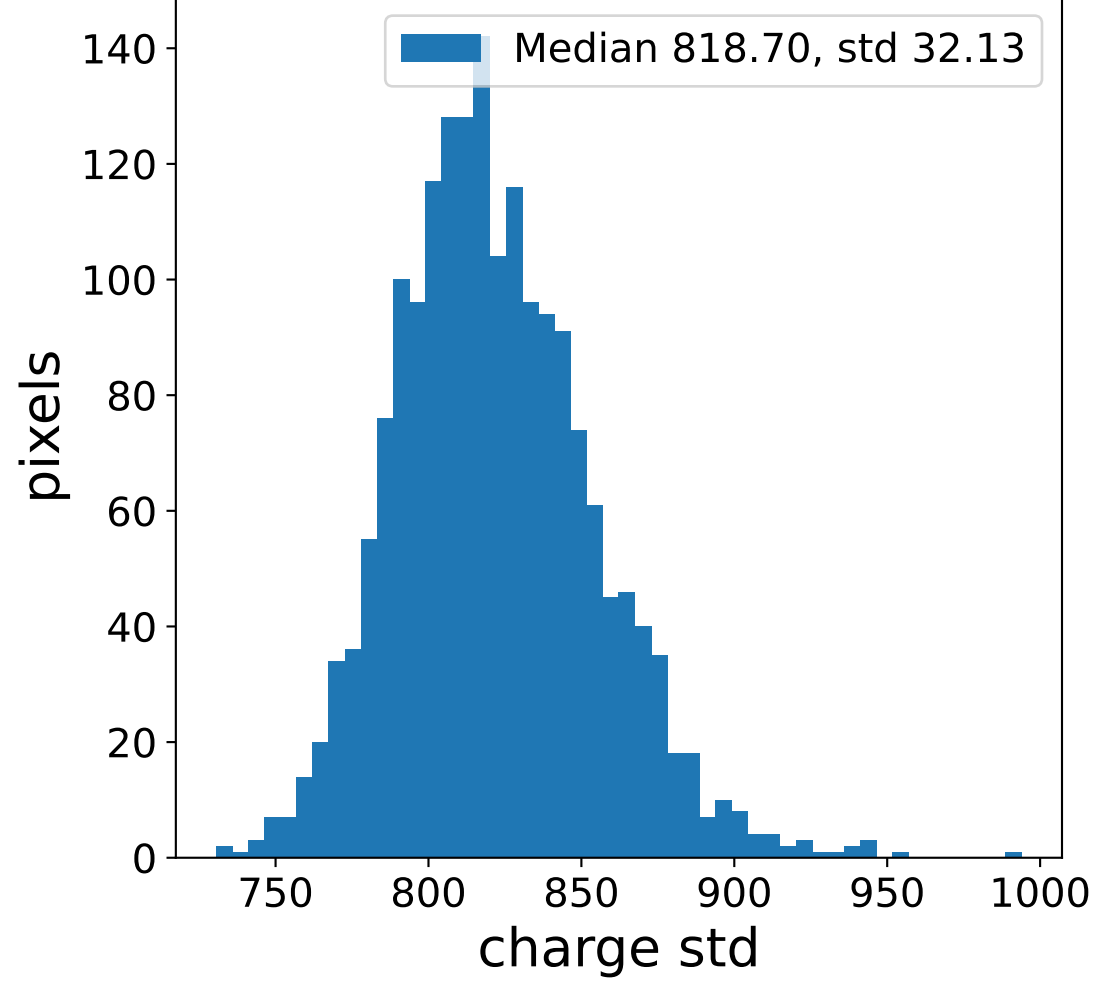

Run 8859

Run 8859

Run 8859 channel: HG

FF sample of 10000 events

pedestal sample of 10000 events

Run 8859 channel: LG

FF sample of 10000 events

pedestal sample of 10000 events