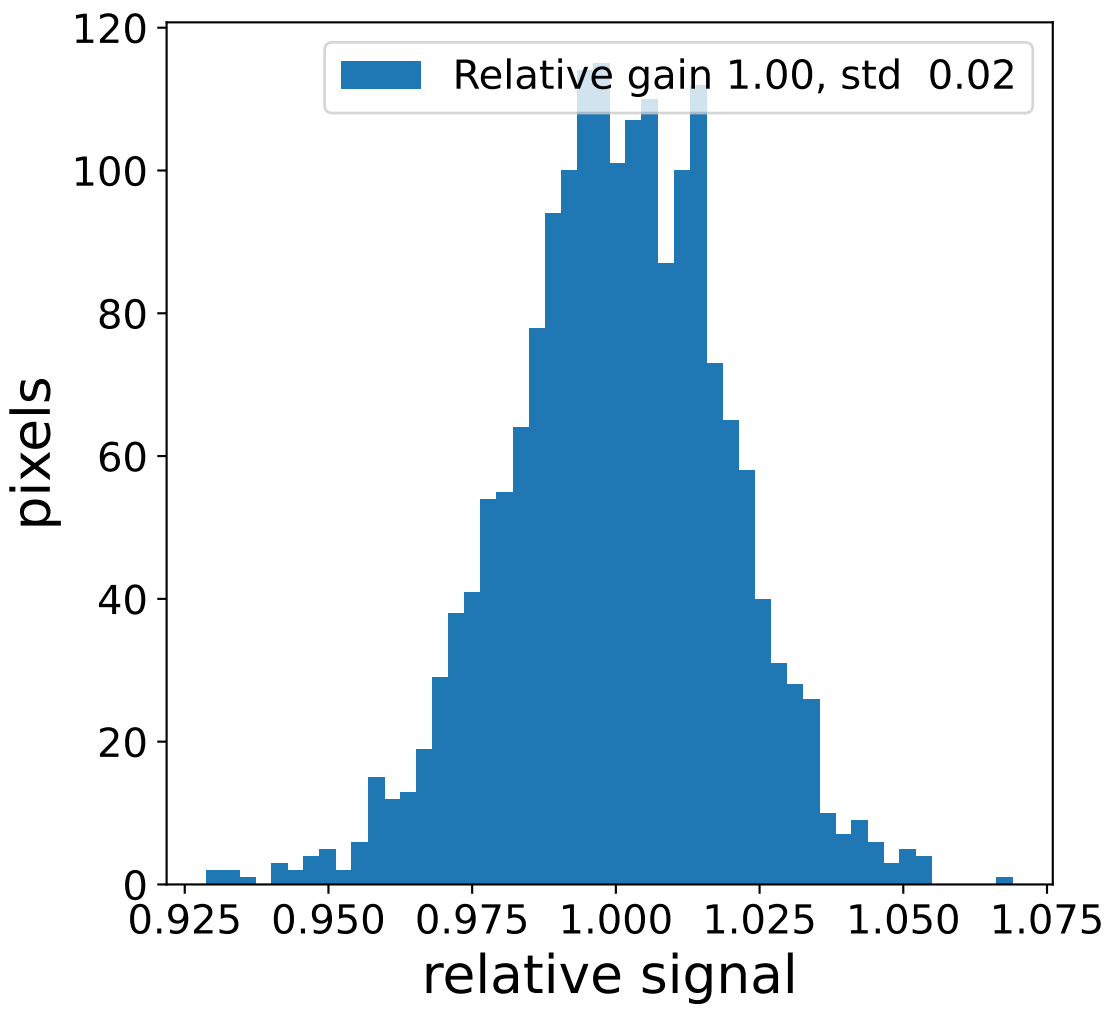

Run 8859

Run 8859

Run 8859 channel: HG

FF sample of 10000 events

pedestal sample of 10000 events

Run 8859 channel: LG

FF sample of 10000 events

pedestal sample of 10000 events