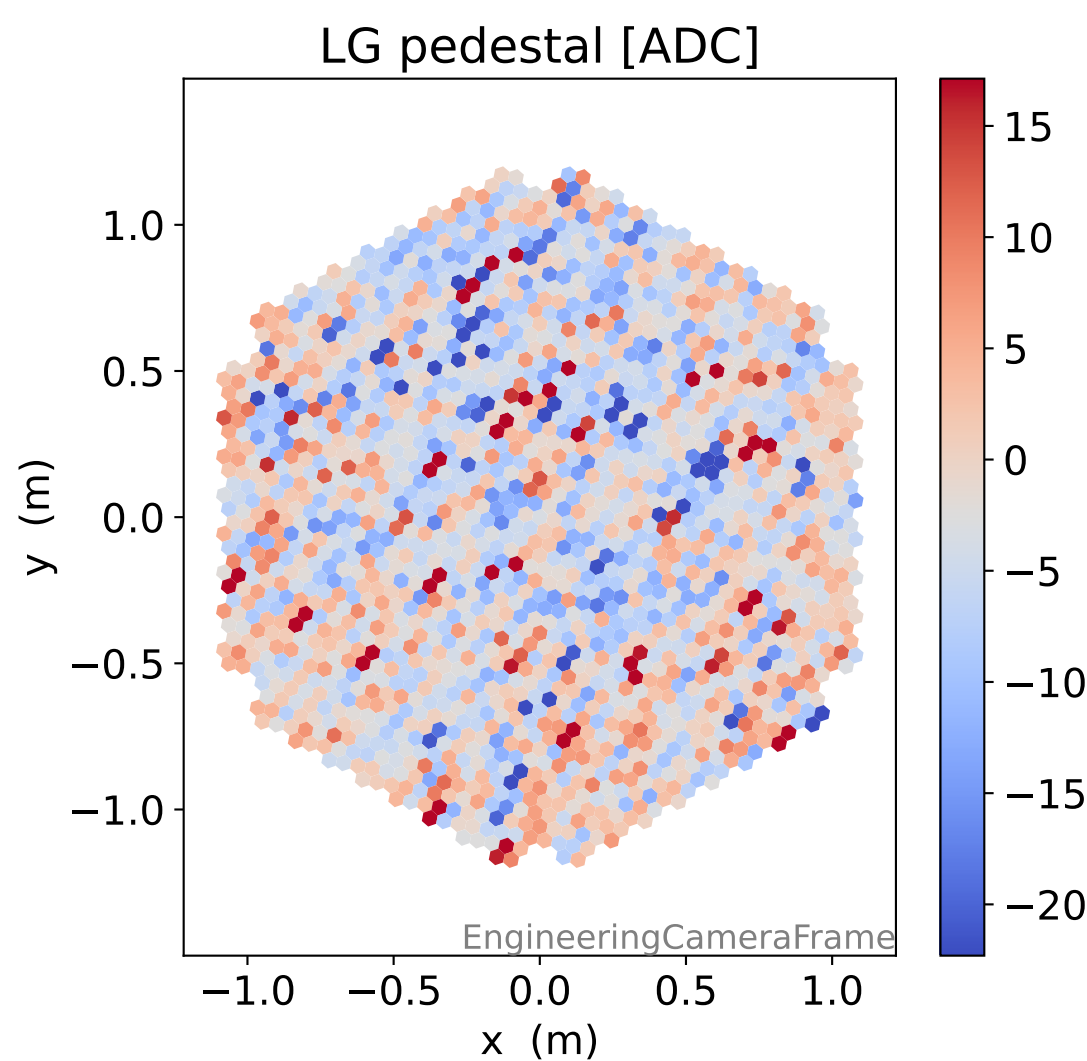

Run 8859

Run 8859

Run 8859 channel: HG

FF sample of 10000 events

pedestal sample of 10000 events

Run 8859 channel: LG

FF sample of 10000 events

pedestal sample of 10000 events