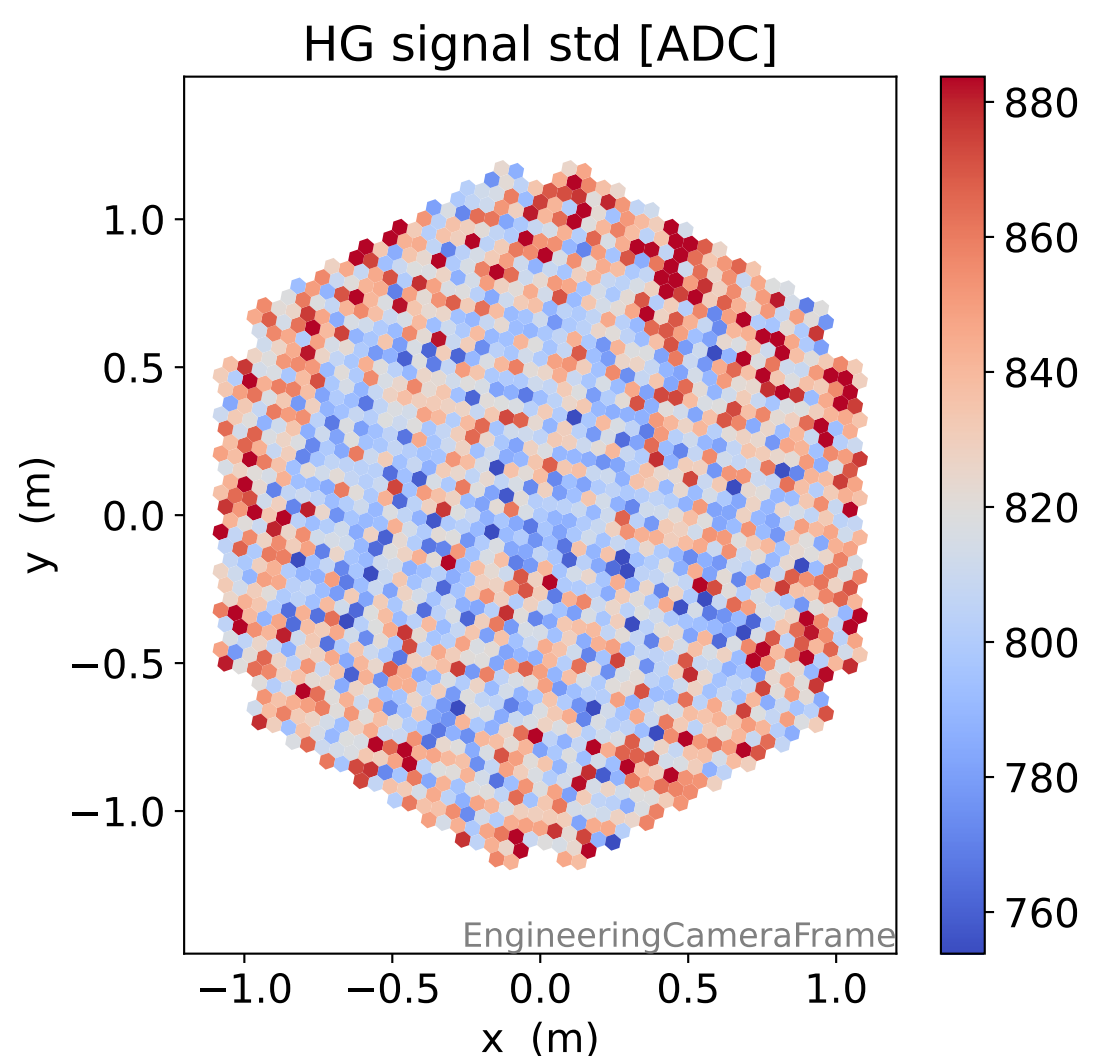

Run 8859

Run 8859

Run 8859 channel: HG

FF sample of 10000 events

pedestal sample of 10000 events

Run 8859 channel: LG

FF sample of 10000 events

pedestal sample of 10000 events