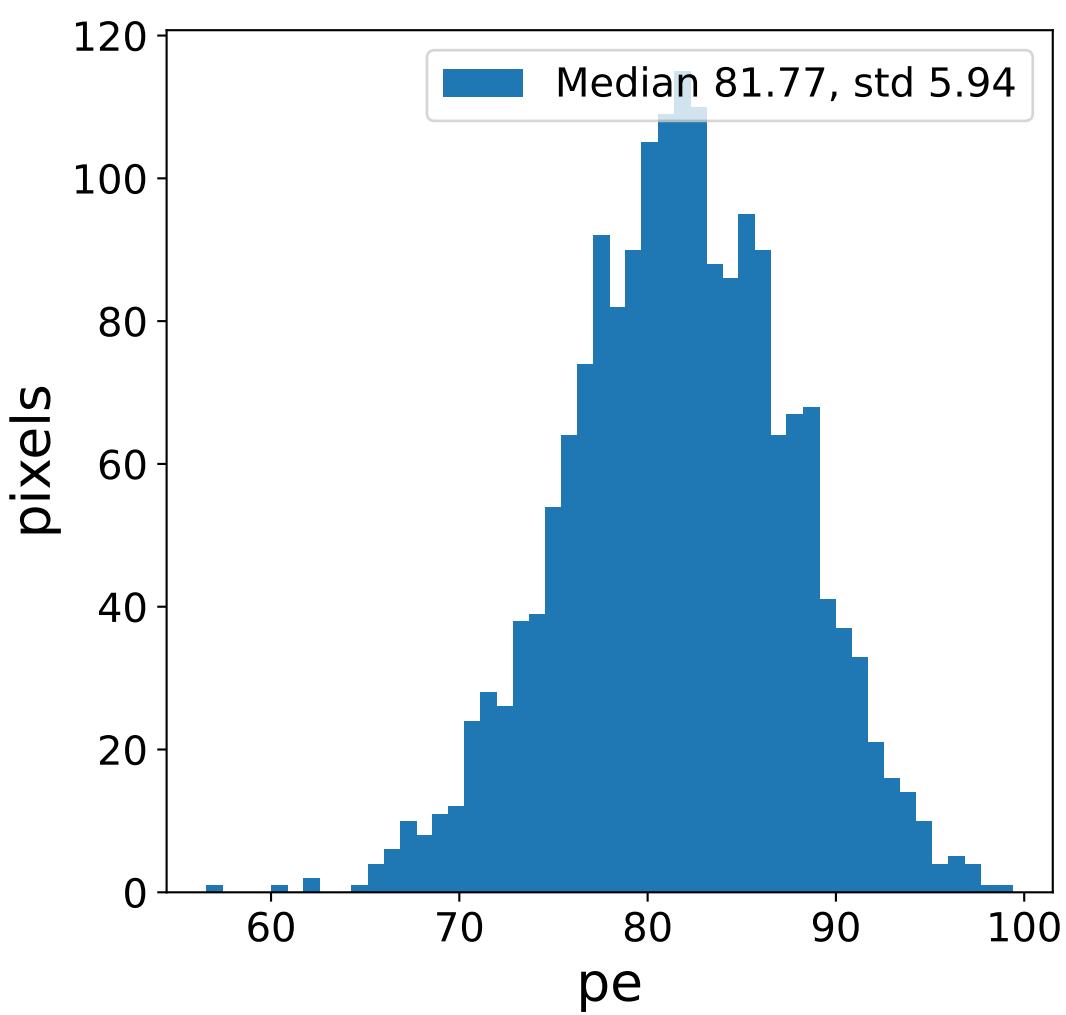

Run 8859

Run 8859

Run 8859 channel: HG

FF sample of 10000 events

pedestal sample of 10000 events

Run 8859 channel: LG

FF sample of 10000 events

pedestal sample of 10000 events