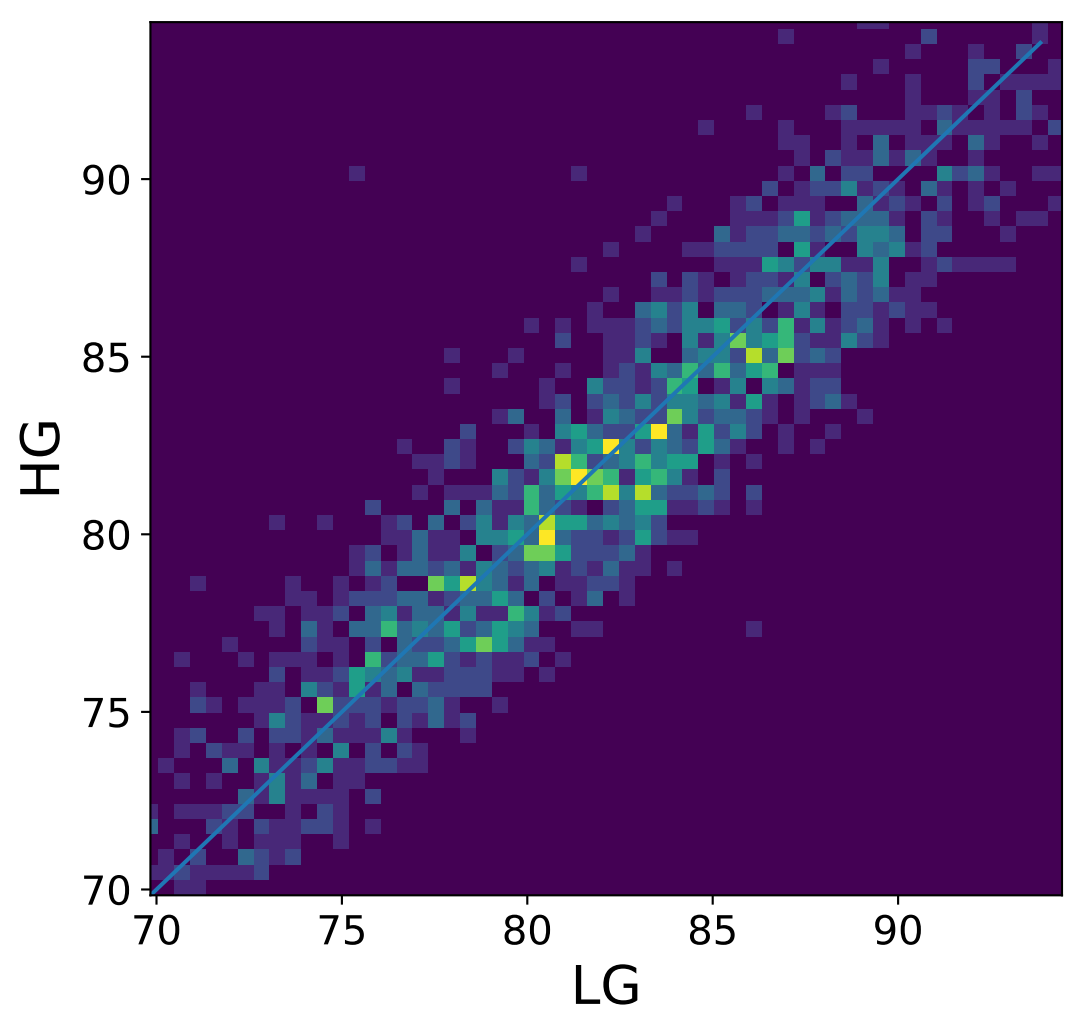

Run 8859

Run 8859

Run 8859 channel: HG

FF sample of 10000 events

pedestal sample of 10000 events

Run 8859 channel: LG

FF sample of 10000 events

pedestal sample of 10000 events