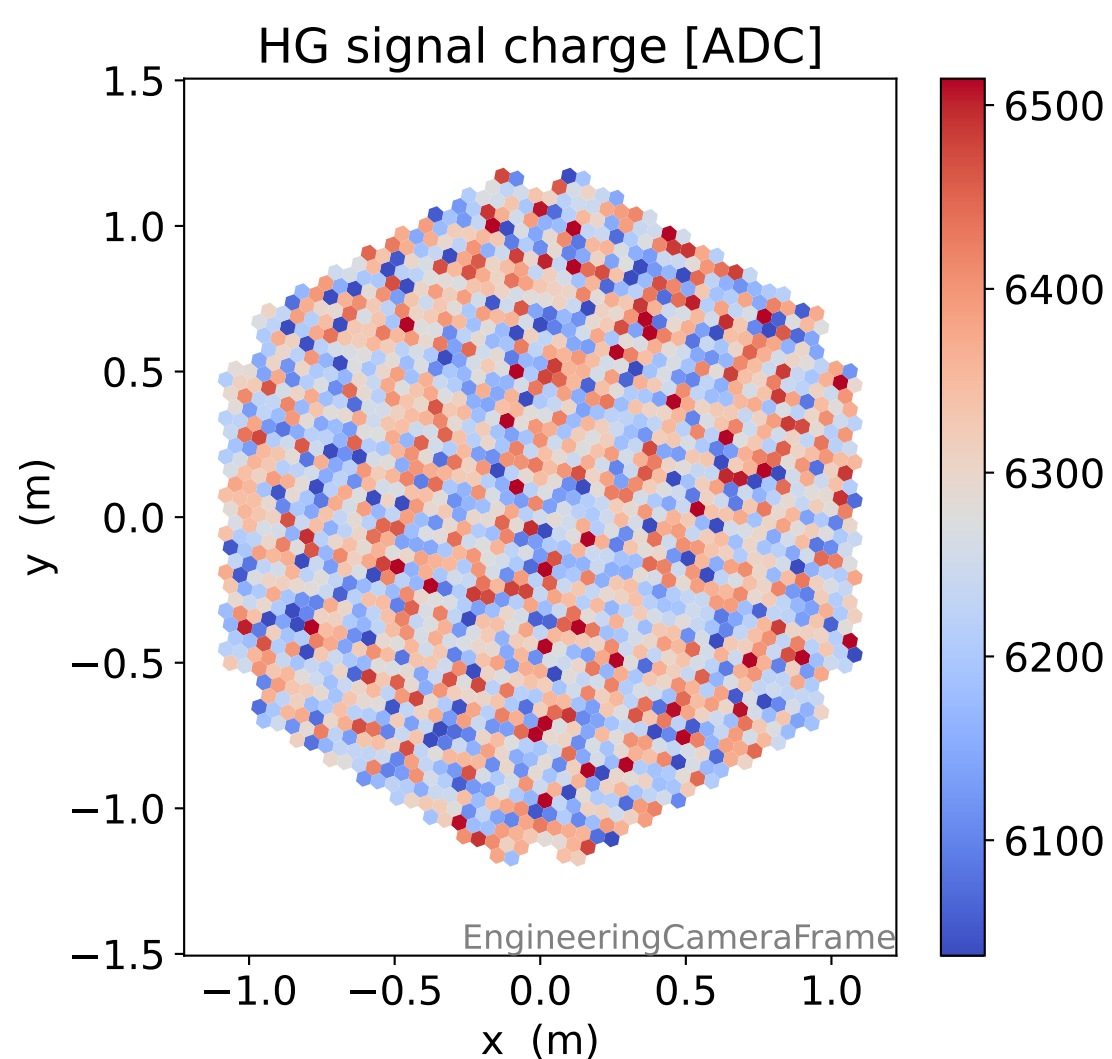

Run 8859

Run 8859

Run 8859 channel: HG

FF sample of 10000 events

pedestal sample of 10000 events

Run 8859 channel: LG

FF sample of 10000 events

pedestal sample of 10000 events