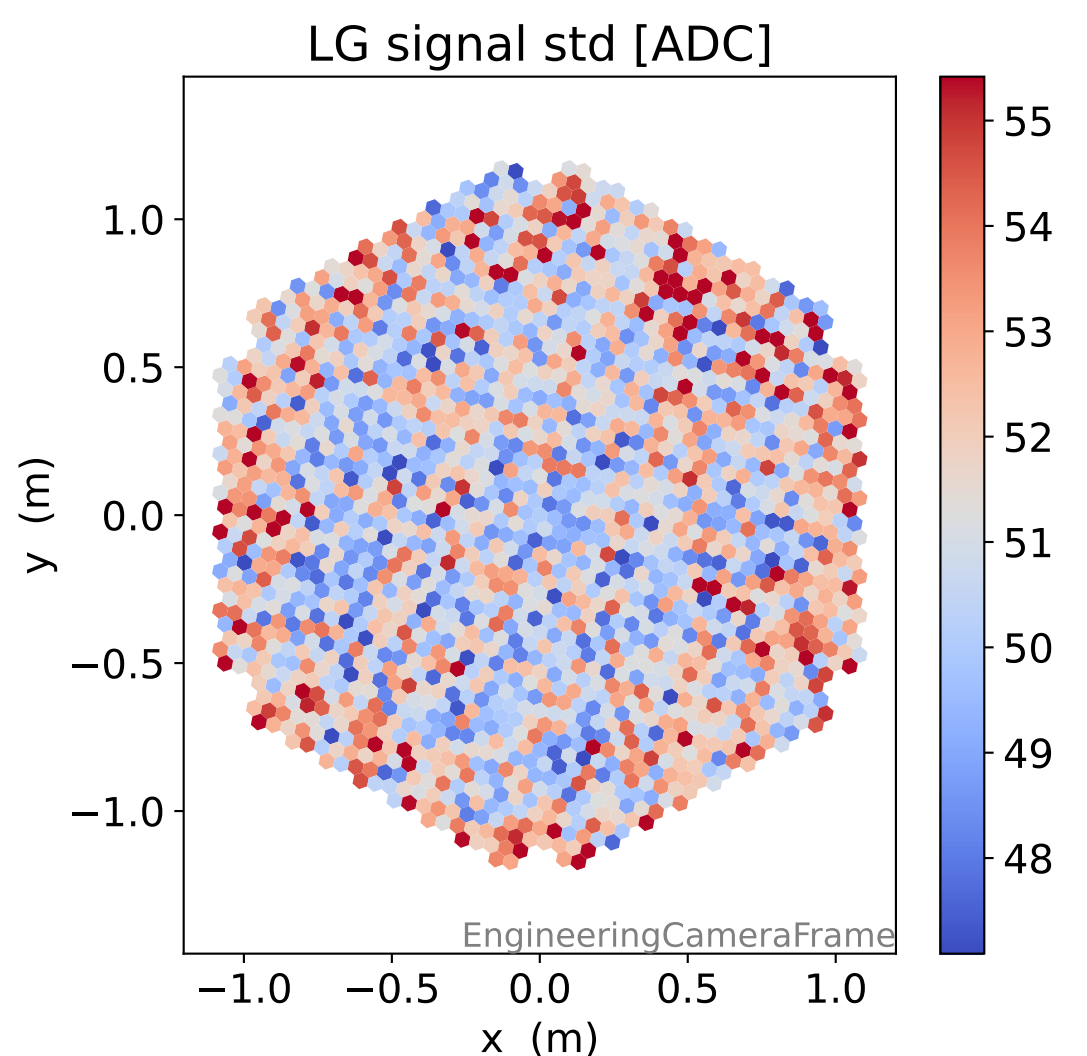

Run 8859

Run 8859

Run 8859 channel: HG

FF sample of 10000 events

pedestal sample of 10000 events

Run 8859 channel: LG

FF sample of 10000 events

pedestal sample of 10000 events