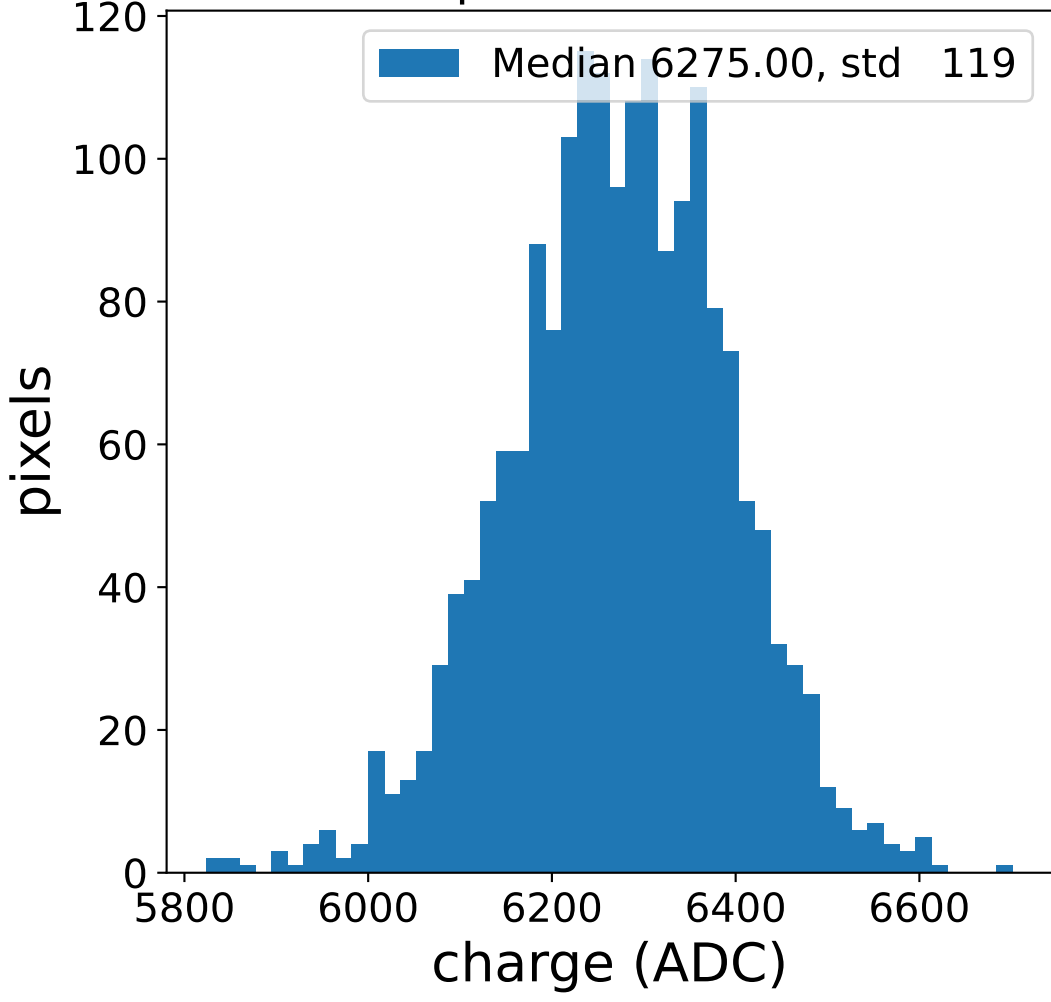

Run 8859

Run 8859

Run 8859 channel: HG

FF sample of 10000 events

pedestal sample of 10000 events

Run 8859 channel: LG

FF sample of 10000 events

pedestal sample of 10000 events