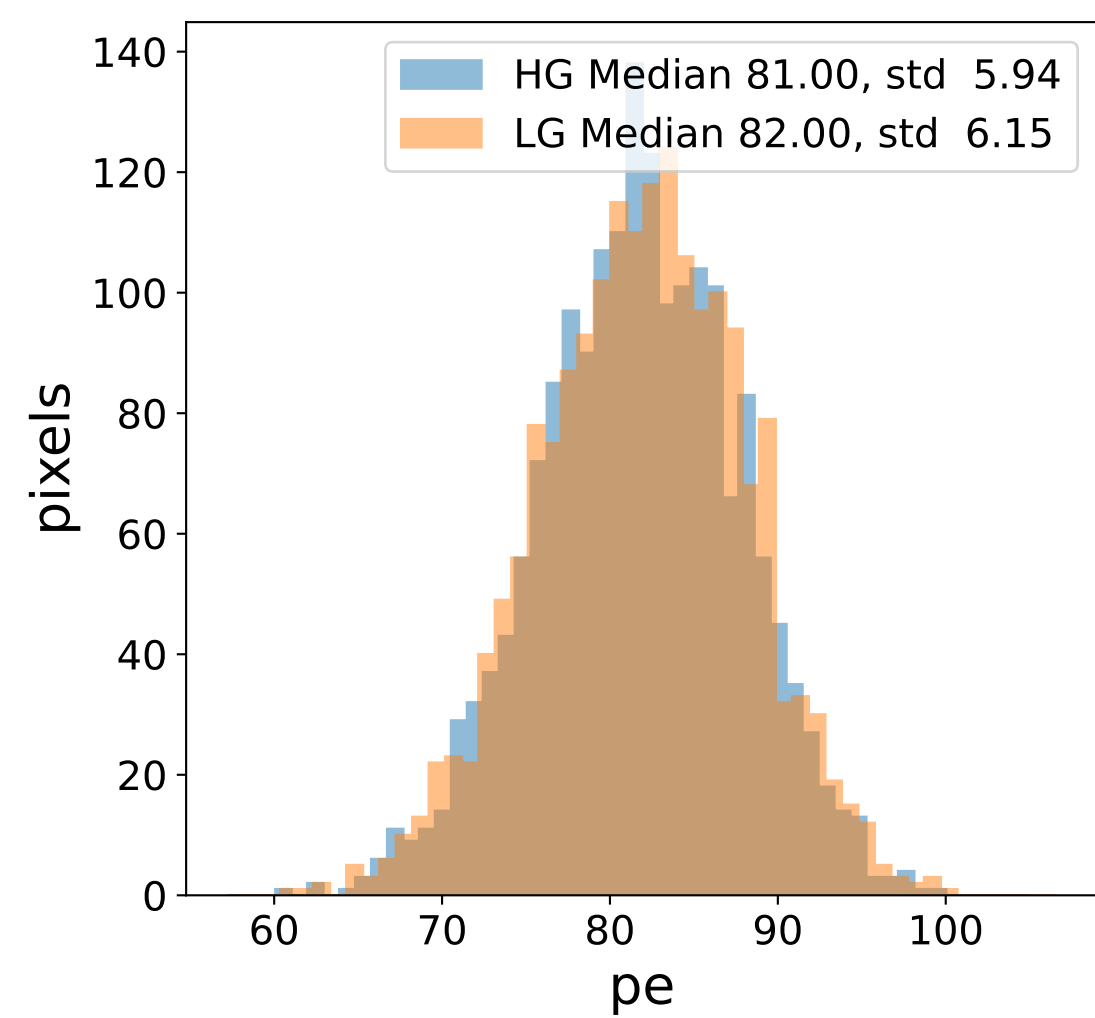

Run 8859

Run 8859

Run 8859 channel: HG

FF sample of 10000 events

pedestal sample of 10000 events

Run 8859 channel: LG

FF sample of 10000 events

pedestal sample of 10000 events