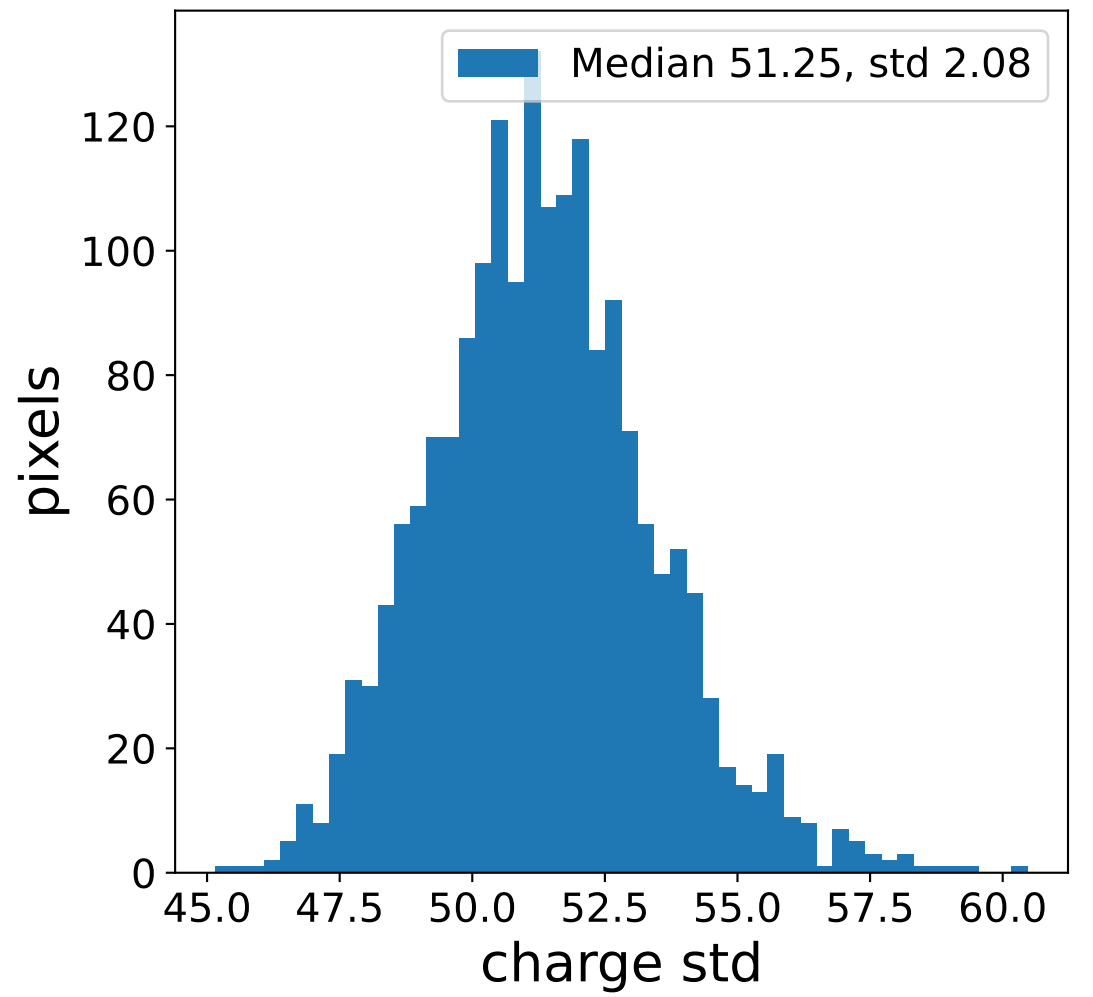

Run 8859

Run 8859

Run 8859 channel: HG

FF sample of 10000 events

pedestal sample of 10000 events

Run 8859 channel: LG

FF sample of 10000 events

pedestal sample of 10000 events