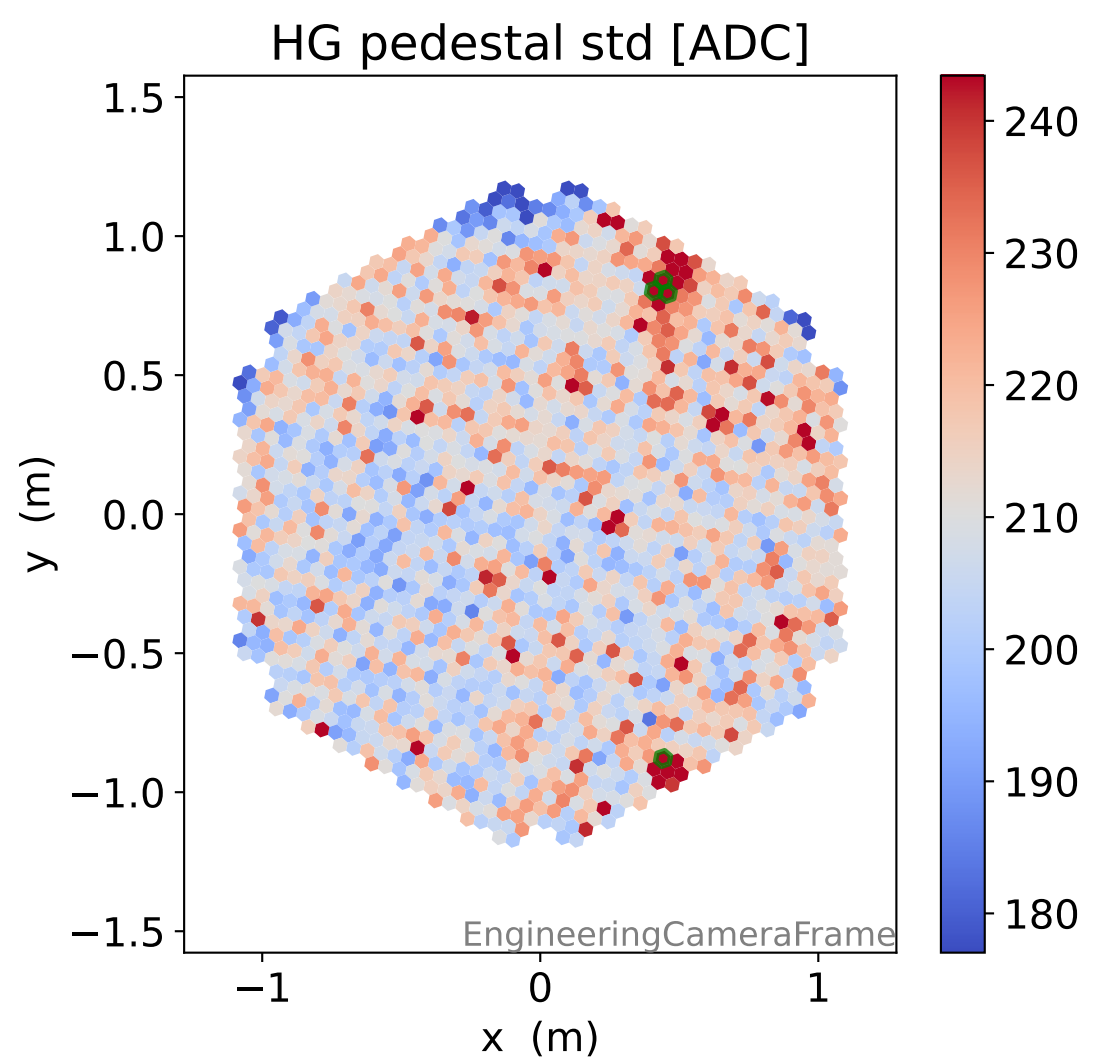

Run 8859

Run 8859

Run 8859 channel: HG

FF sample of 10000 events

pedestal sample of 10000 events

Run 8859 channel: LG

FF sample of 10000 events

pedestal sample of 10000 events