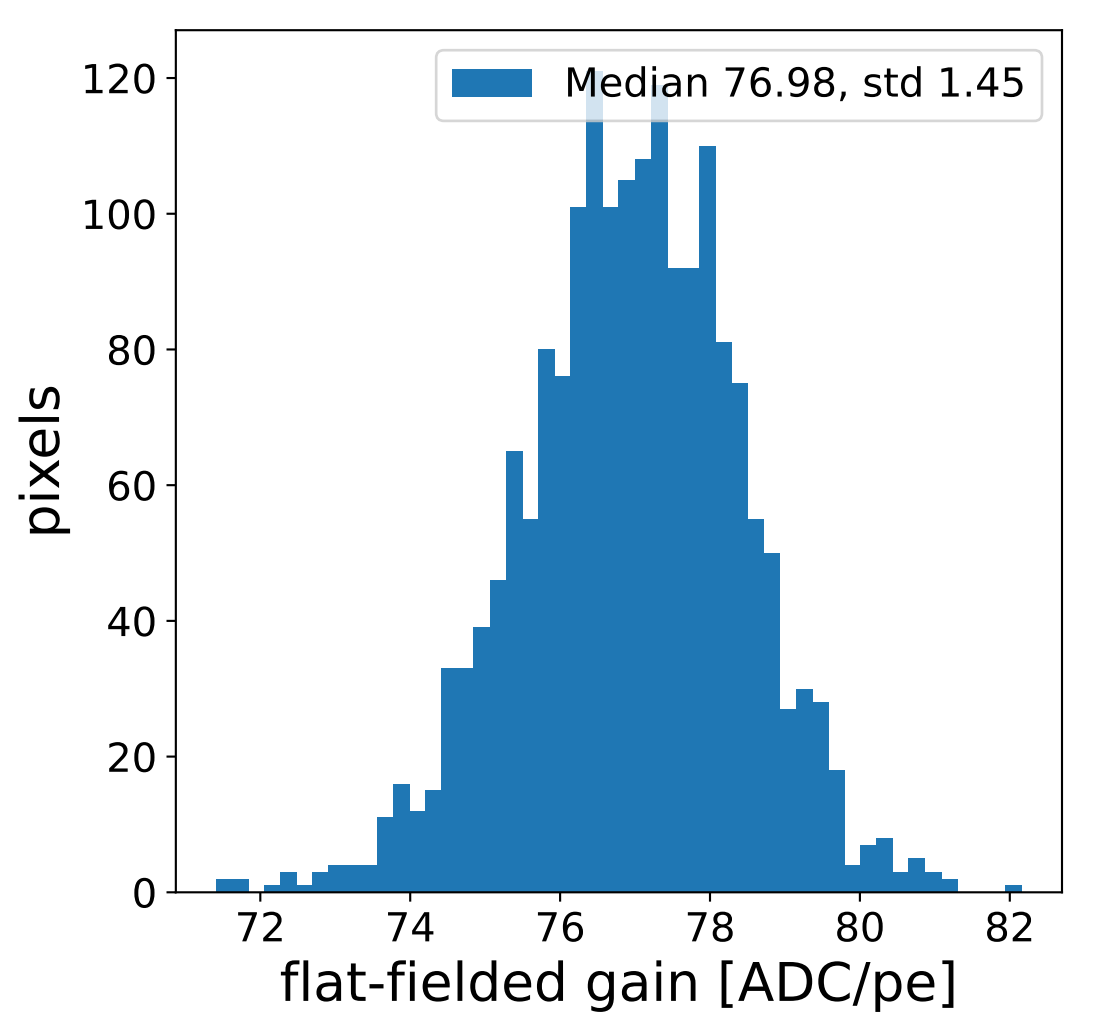

Run 8859

Run 8859

Run 8859 channel: HG

FF sample of 10000 events

pedestal sample of 10000 events

Run 8859 channel: LG

FF sample of 10000 events

pedestal sample of 10000 events