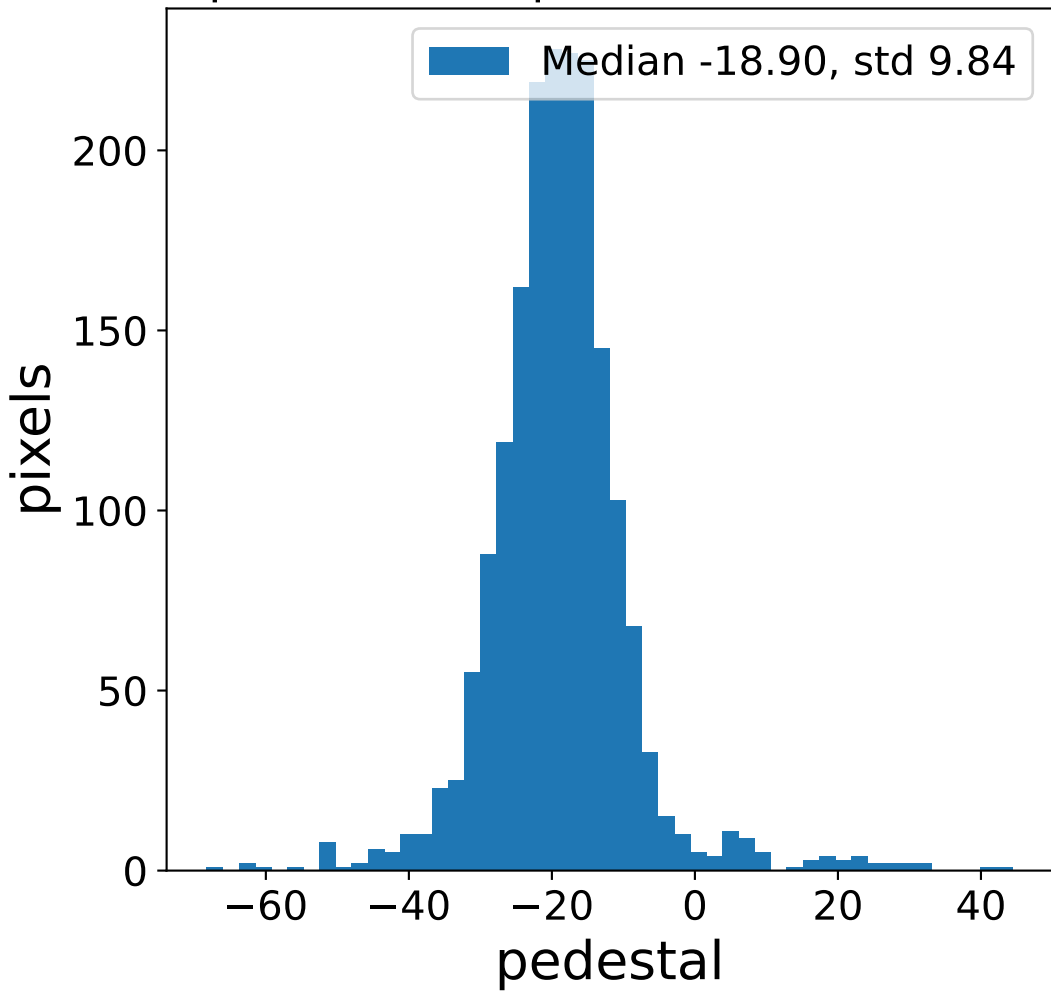

Run 8859

Run 8859

Run 8859 channel: HG

FF sample of 10000 events

pedestal sample of 10000 events

Run 8859 channel: LG

FF sample of 10000 events

pedestal sample of 10000 events