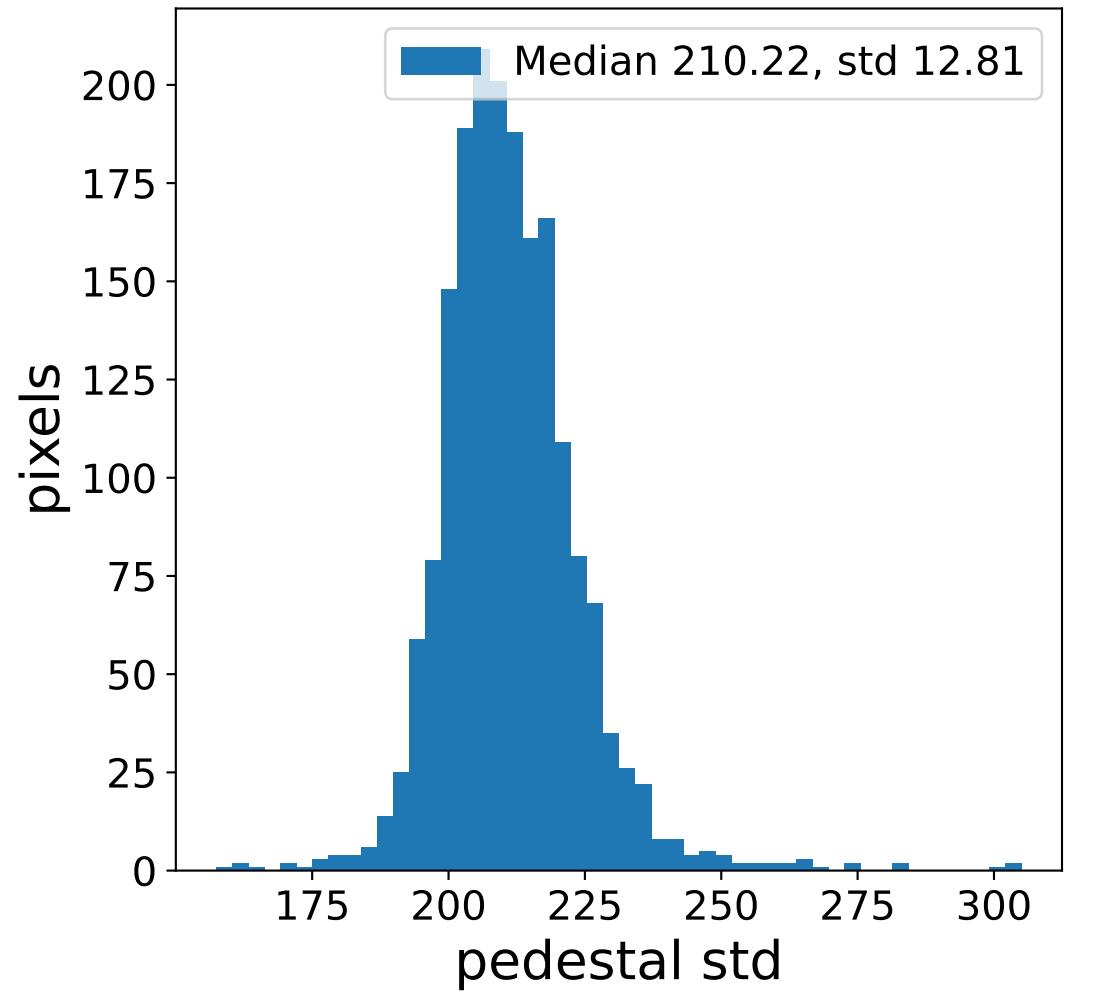

Run 8859

Run 8859

Run 8859 channel: HG

FF sample of 10000 events

pedestal sample of 10000 events

Run 8859 channel: LG

FF sample of 10000 events

pedestal sample of 10000 events