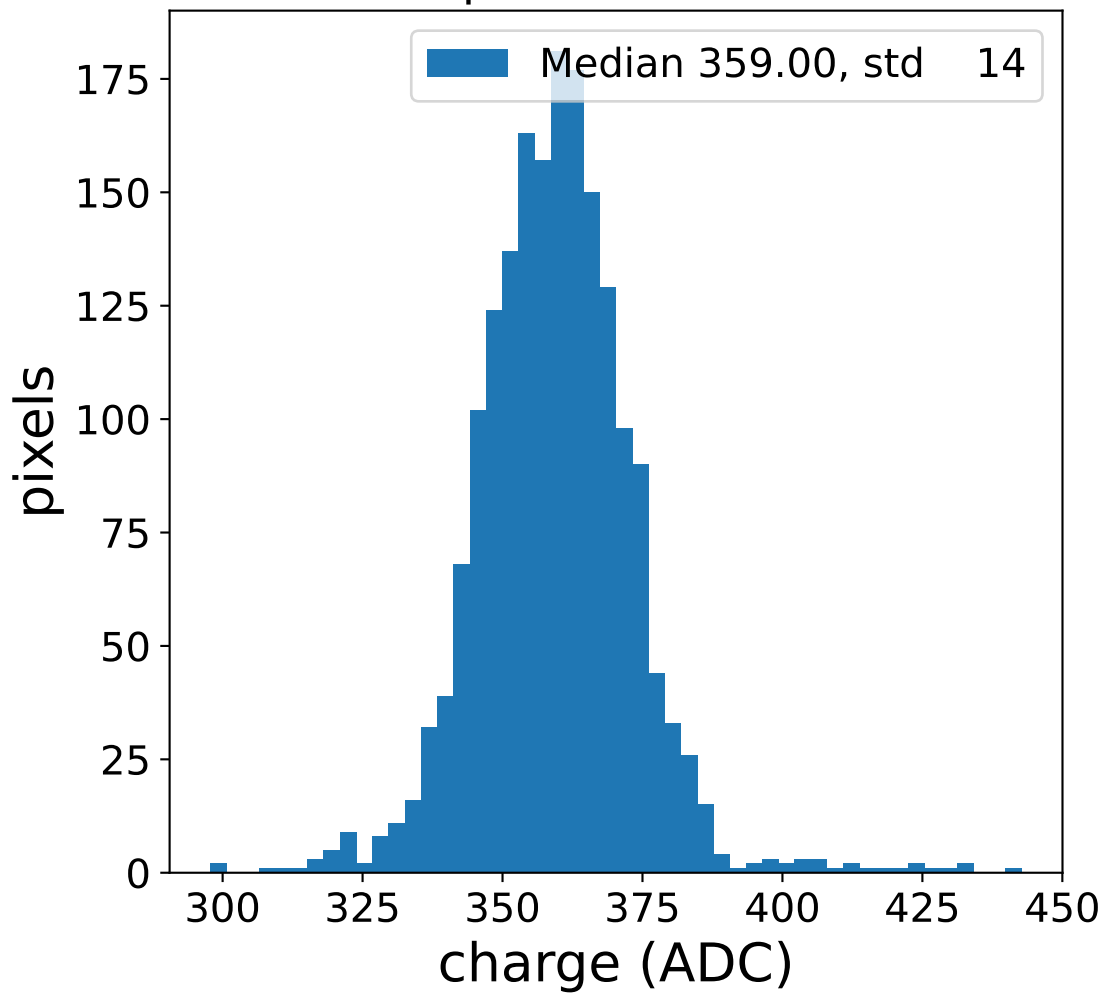

Run 8859

Run 8859

Run 8859 channel: HG

FF sample of 10000 events

pedestal sample of 10000 events

Run 8859 channel: LG

FF sample of 10000 events

pedestal sample of 10000 events