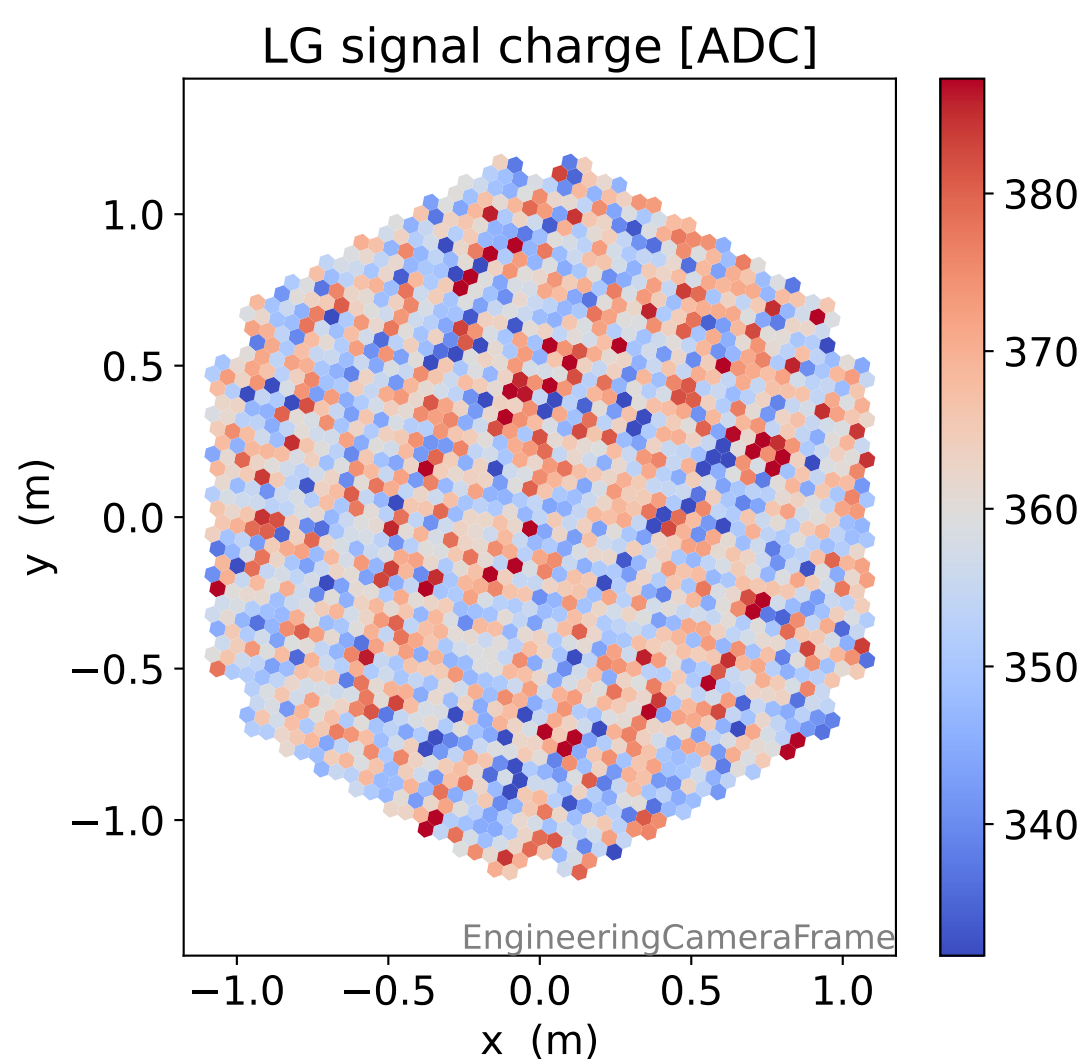

Run 8859

Run 8859

Run 8859 channel: HG

FF sample of 10000 events

pedestal sample of 10000 events

Run 8859 channel: LG

FF sample of 10000 events

pedestal sample of 10000 events