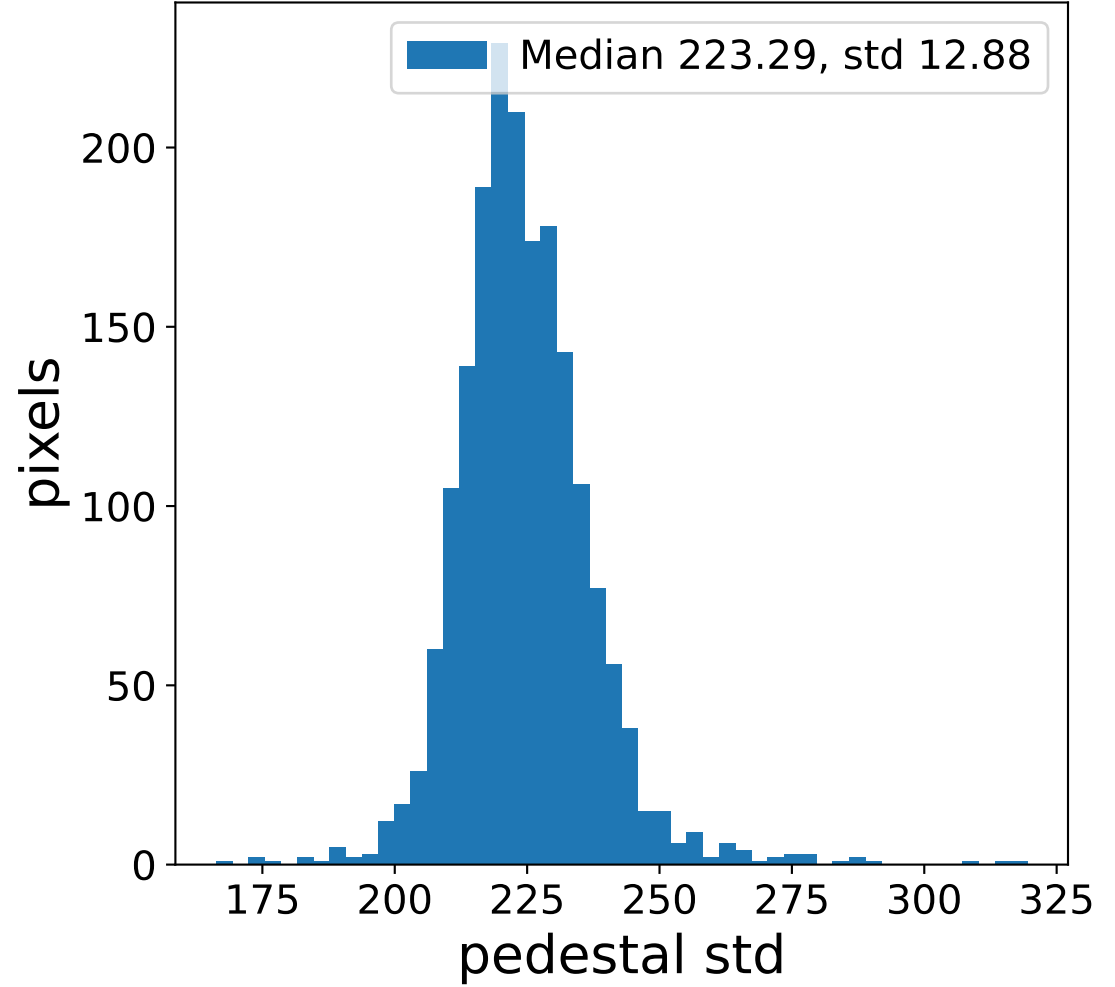

pedestal sample of 10000 events