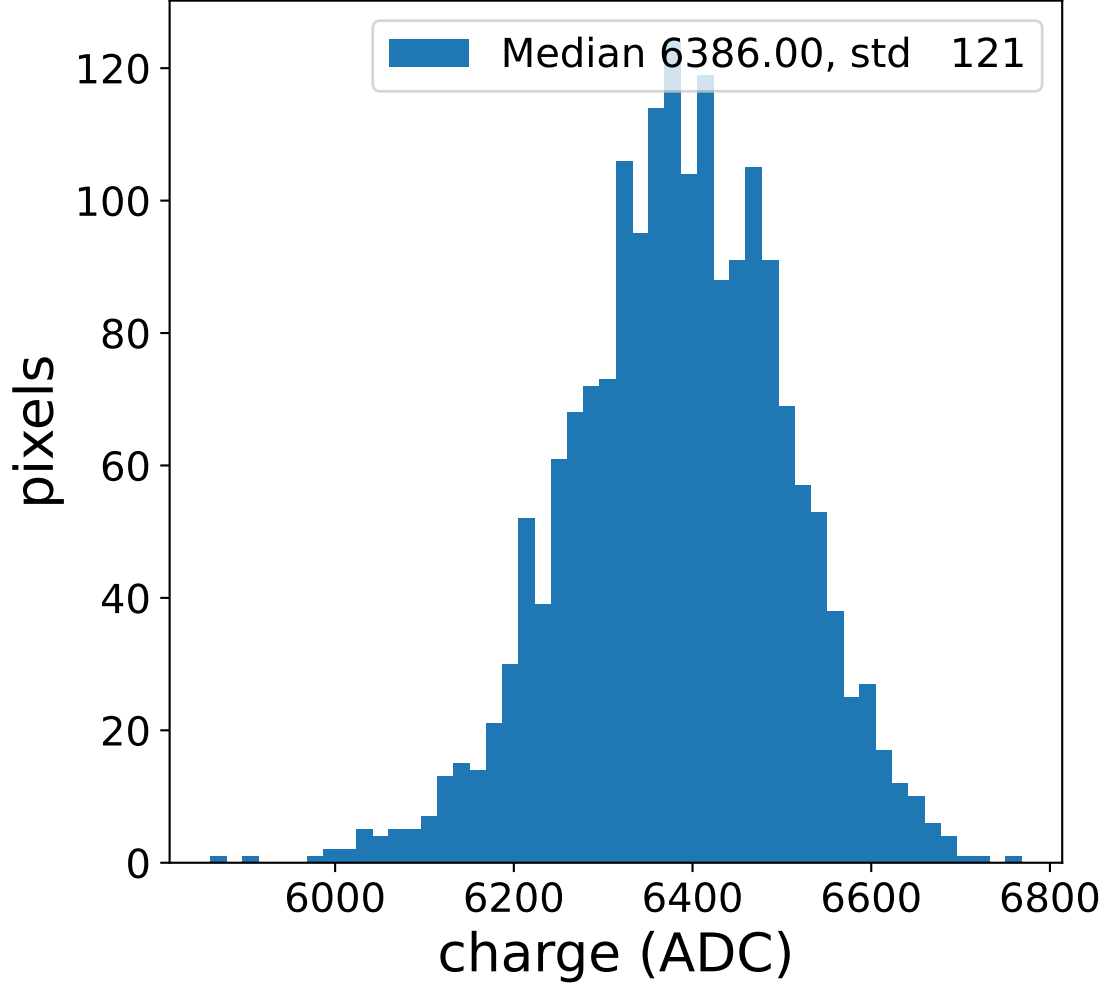

Run 8877 channel: HG

FF sample of 10000 events