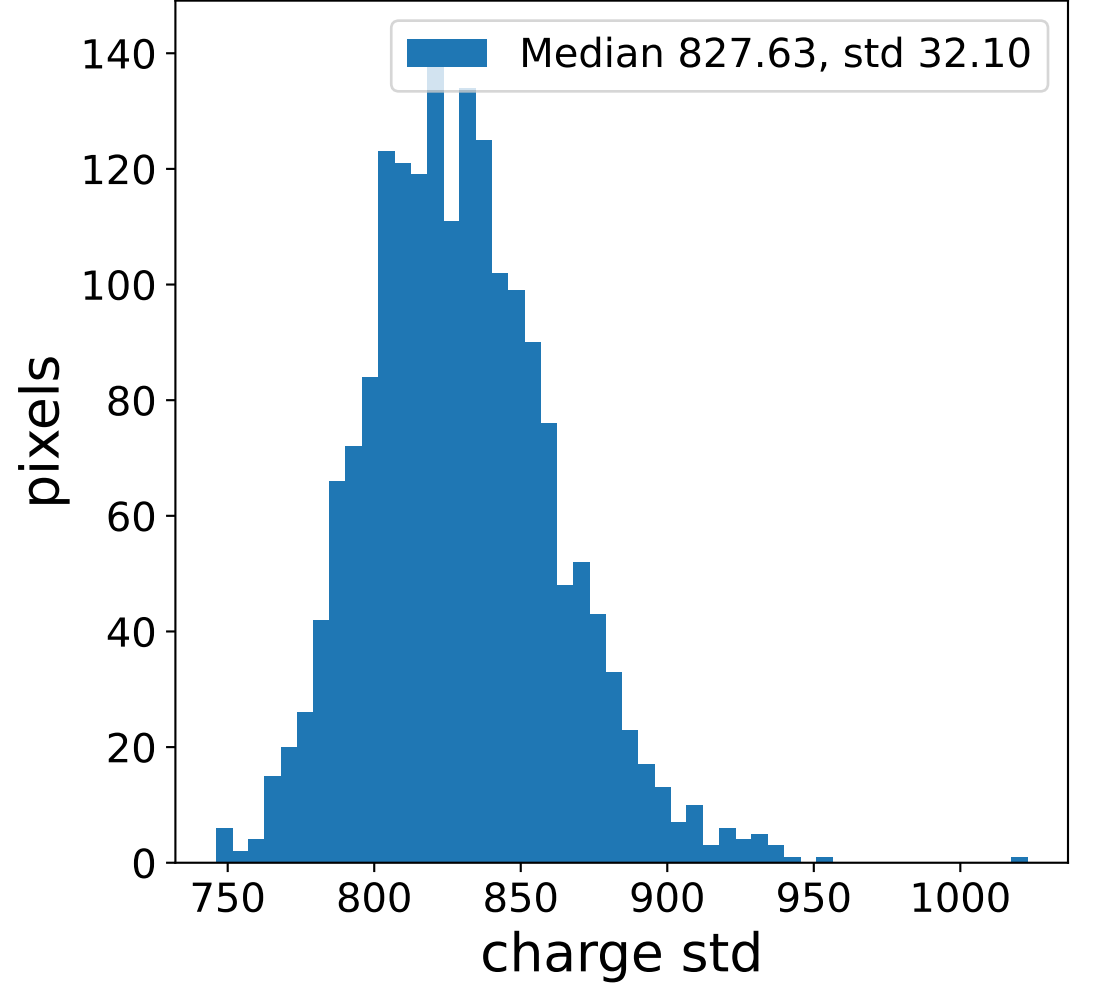

Run 8877 channel: HG

FF sample of 10000 events