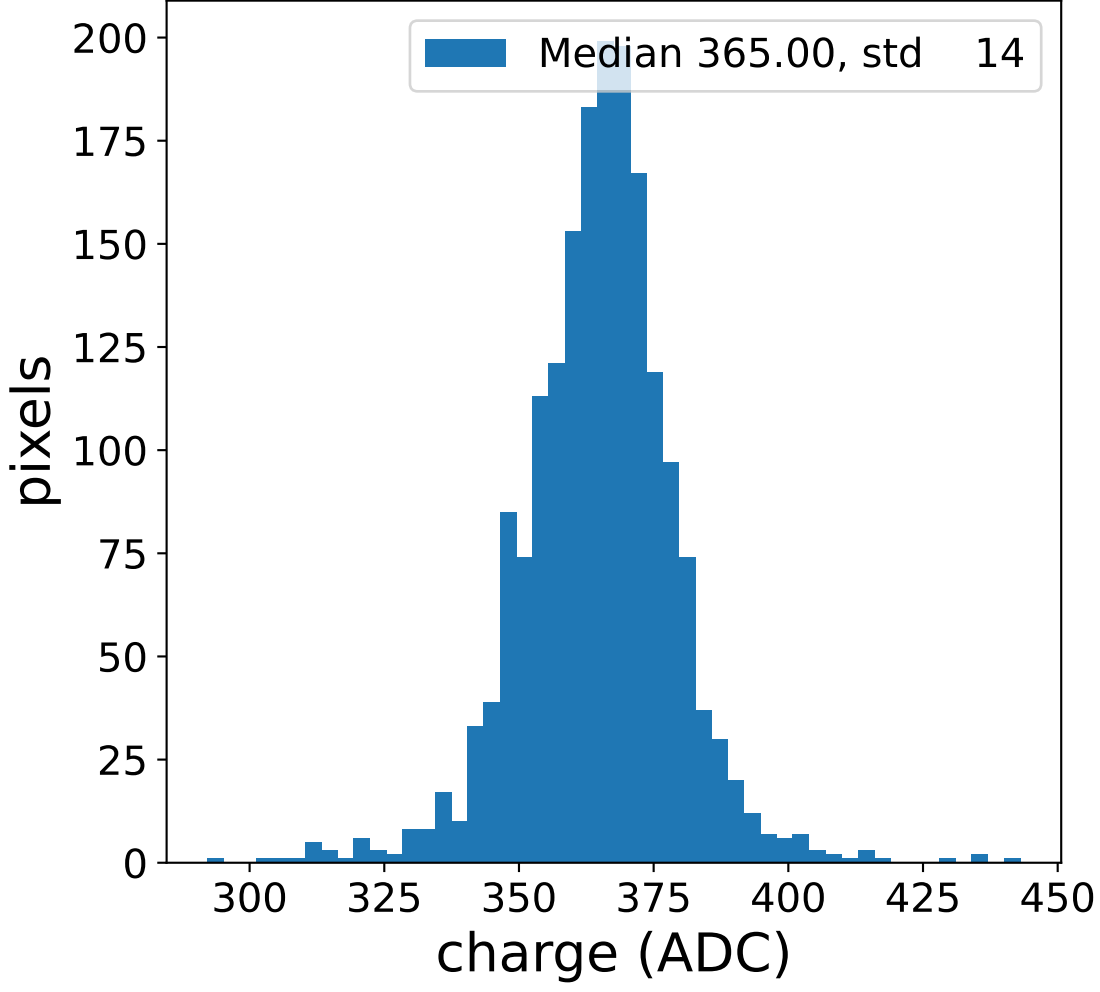

Run 8877 channel: LG

FF sample of 10000 events