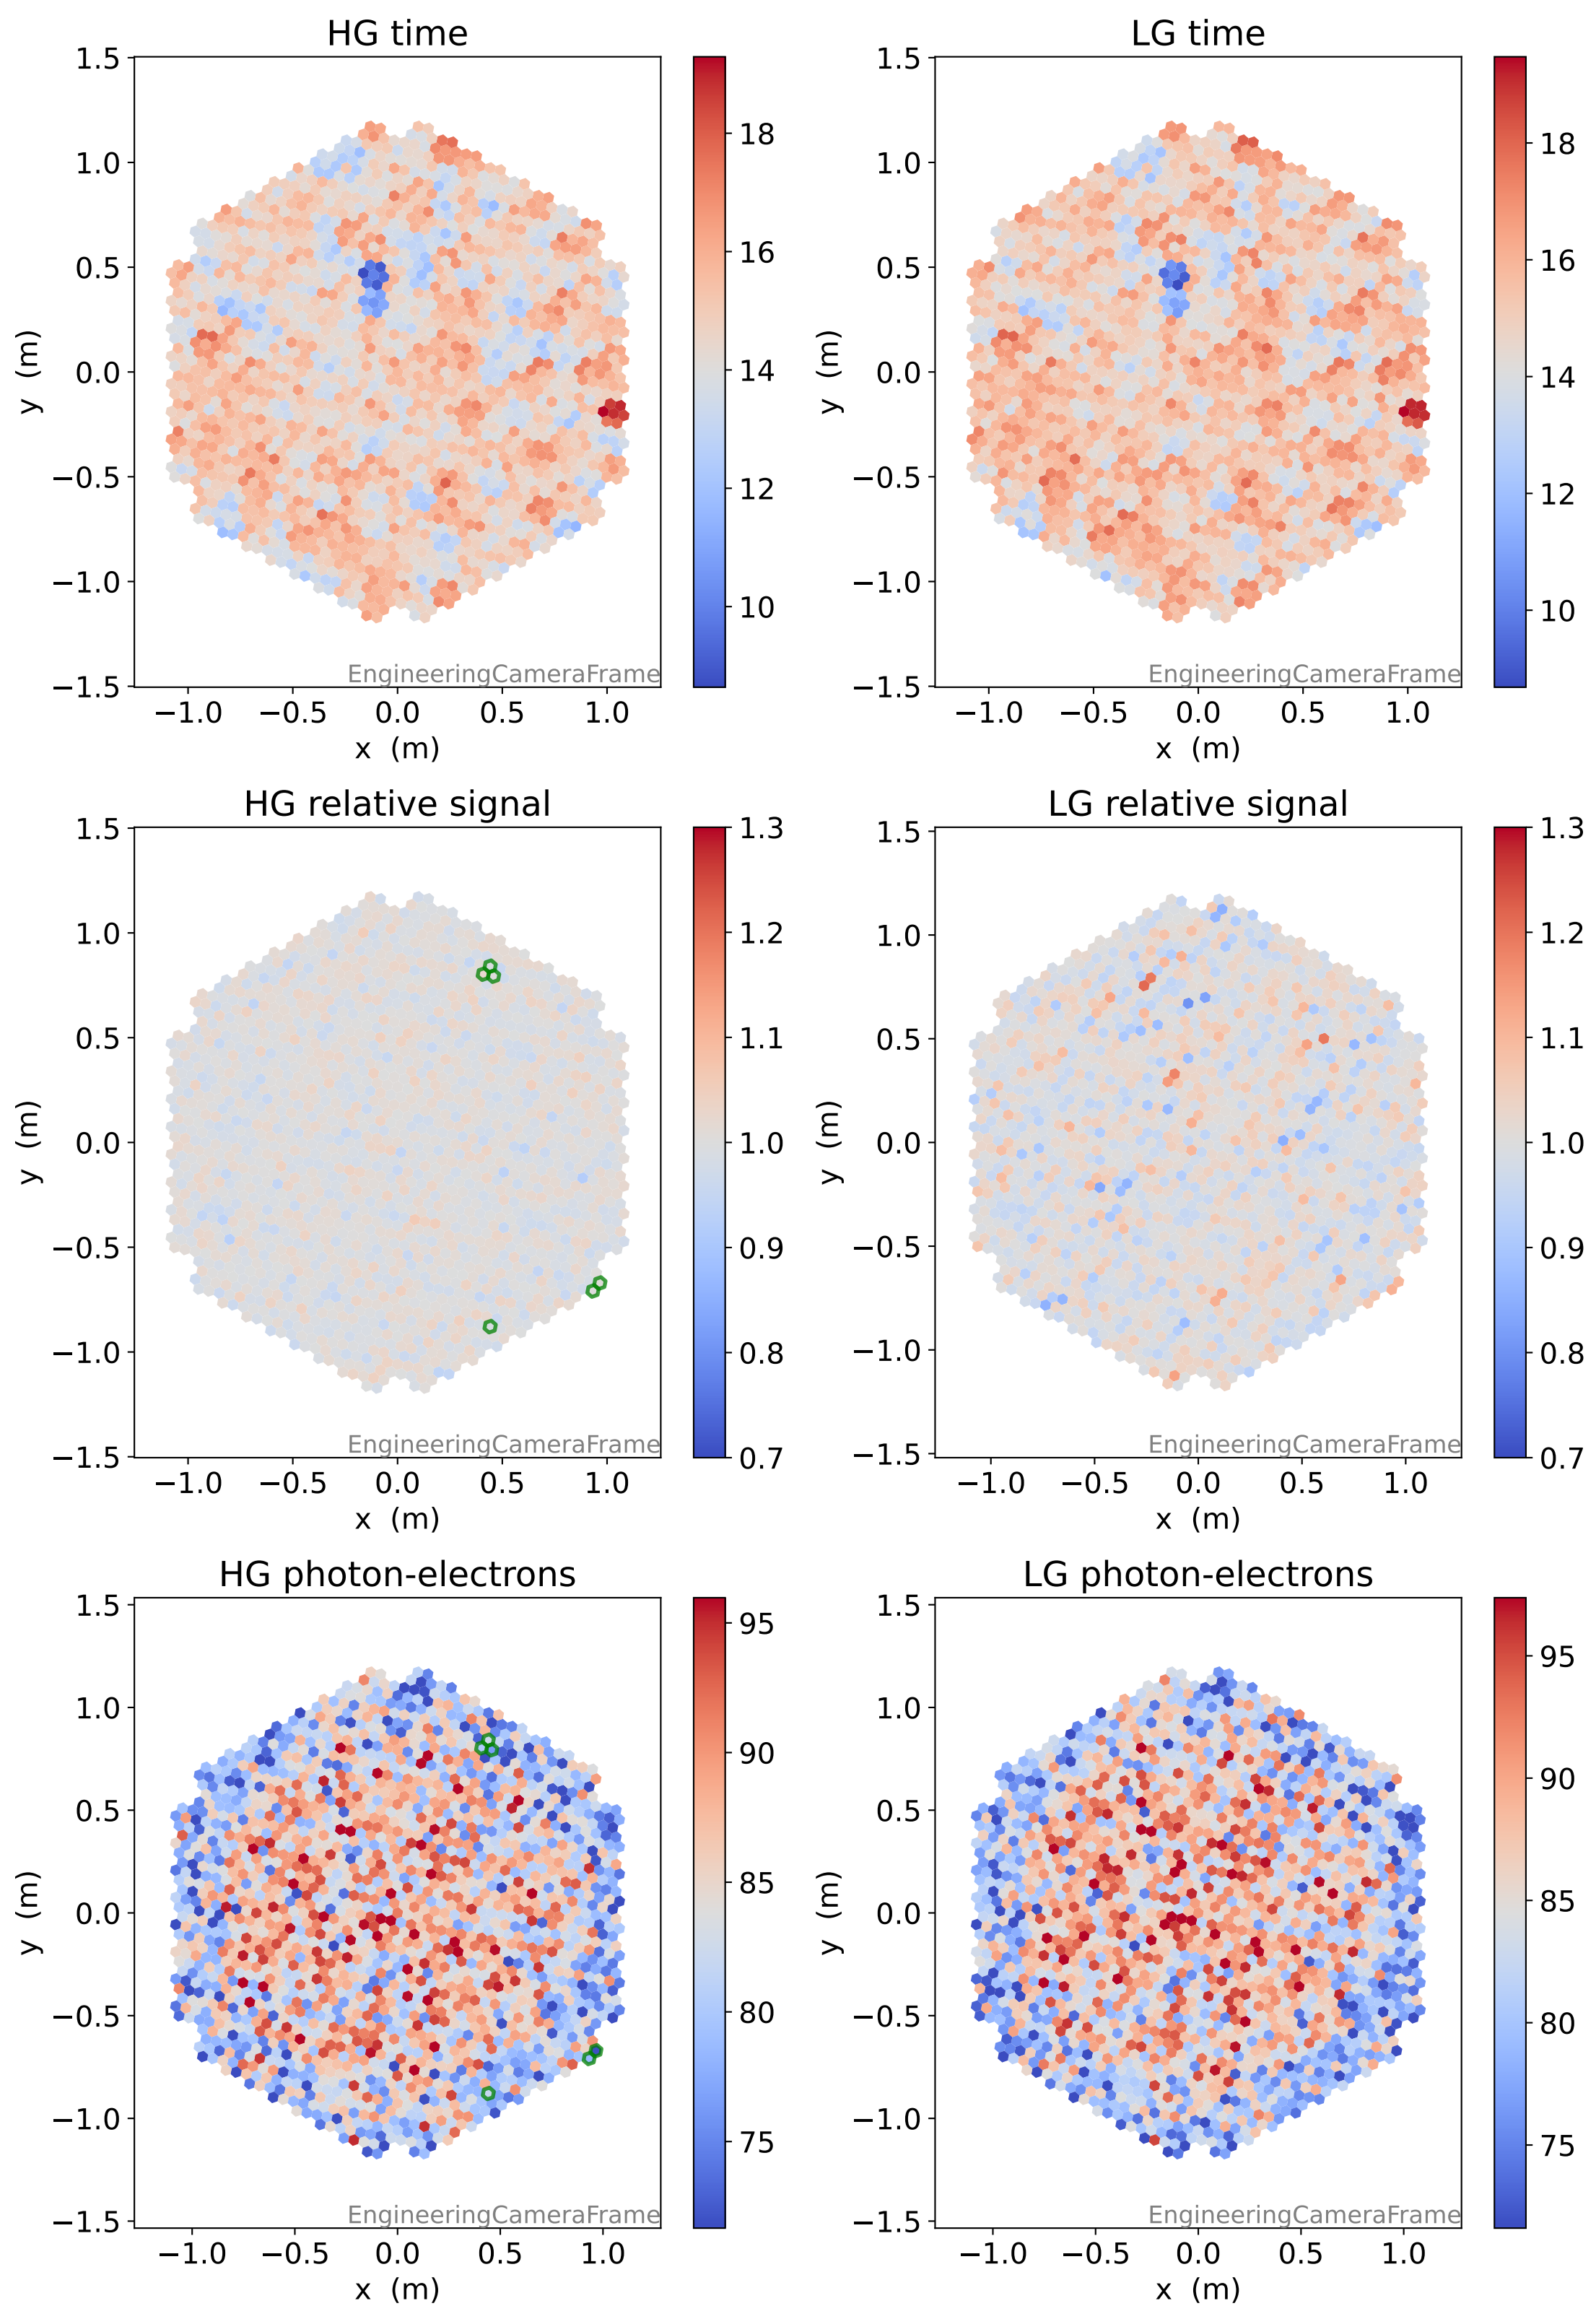

# Run 8877 channel: HG

FF sample of 10000 events

pedestal sample of 10000 events

## pedestal sample of 10000 events