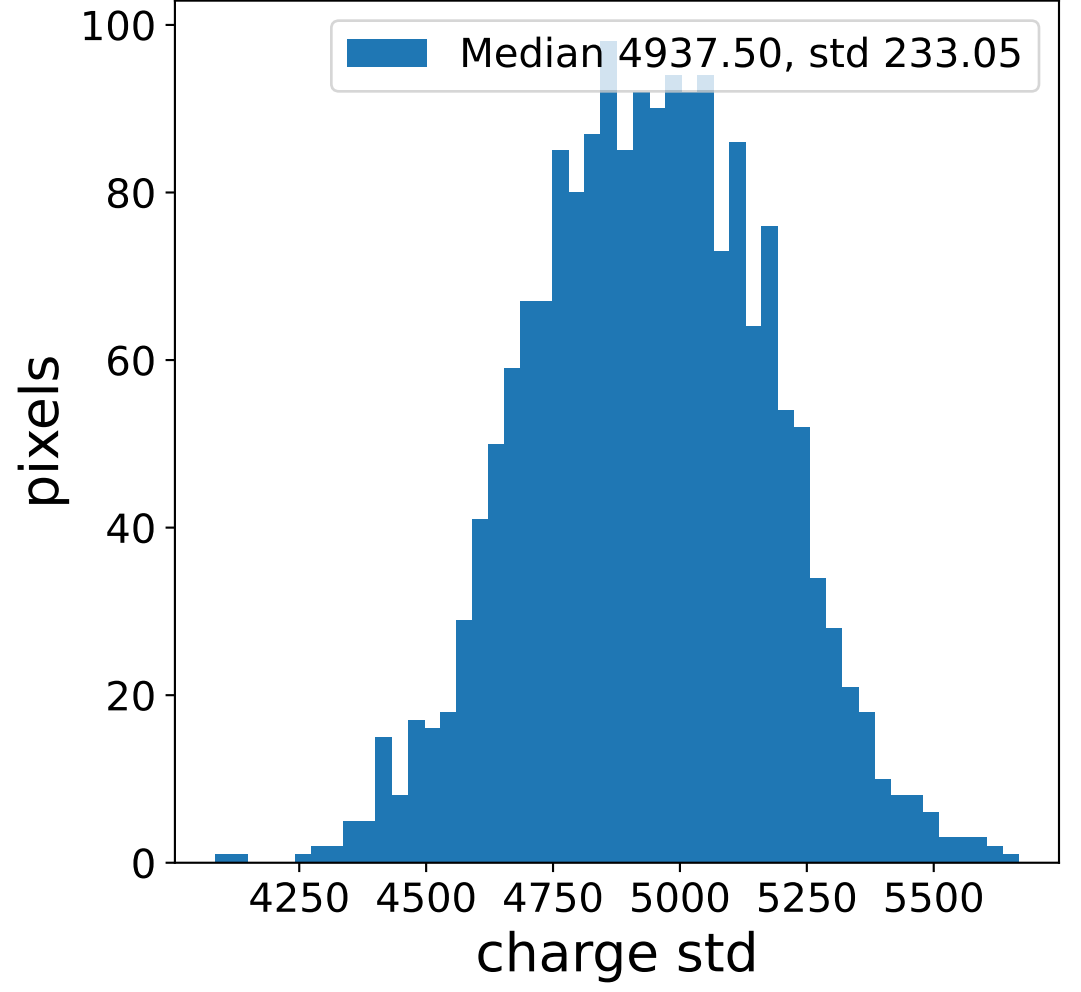

Run 8925

Run 8925

Run 8925 channel: HG

FF sample of 10000 events

pedestal sample of 10000 events

Run 8925 channel: LG

FF sample of 10000 events

pedestal sample of 10000 events