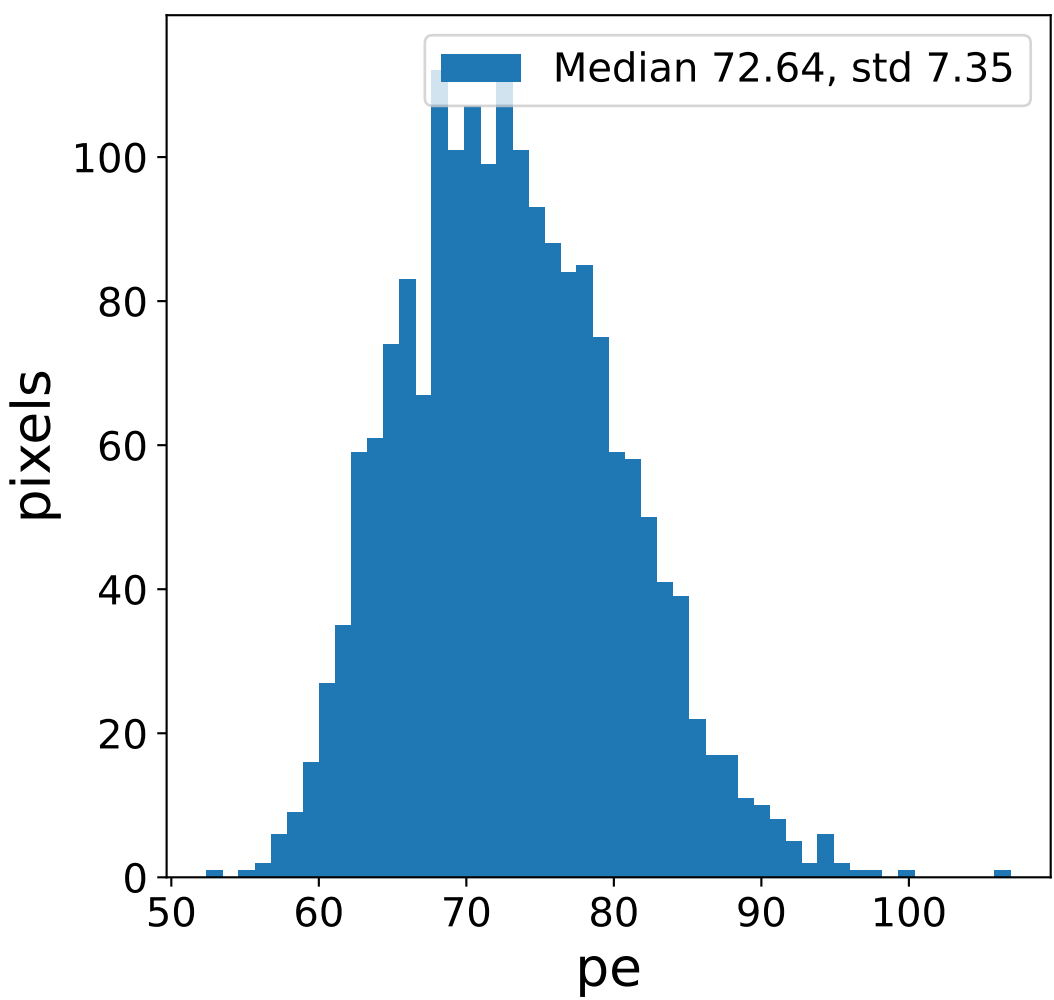

Run 8925

Run 8925

Run 8925 channel: HG

FF sample of 10000 events

pedestal sample of 10000 events

Run 8925 channel: LG

FF sample of 10000 events

pedestal sample of 10000 events