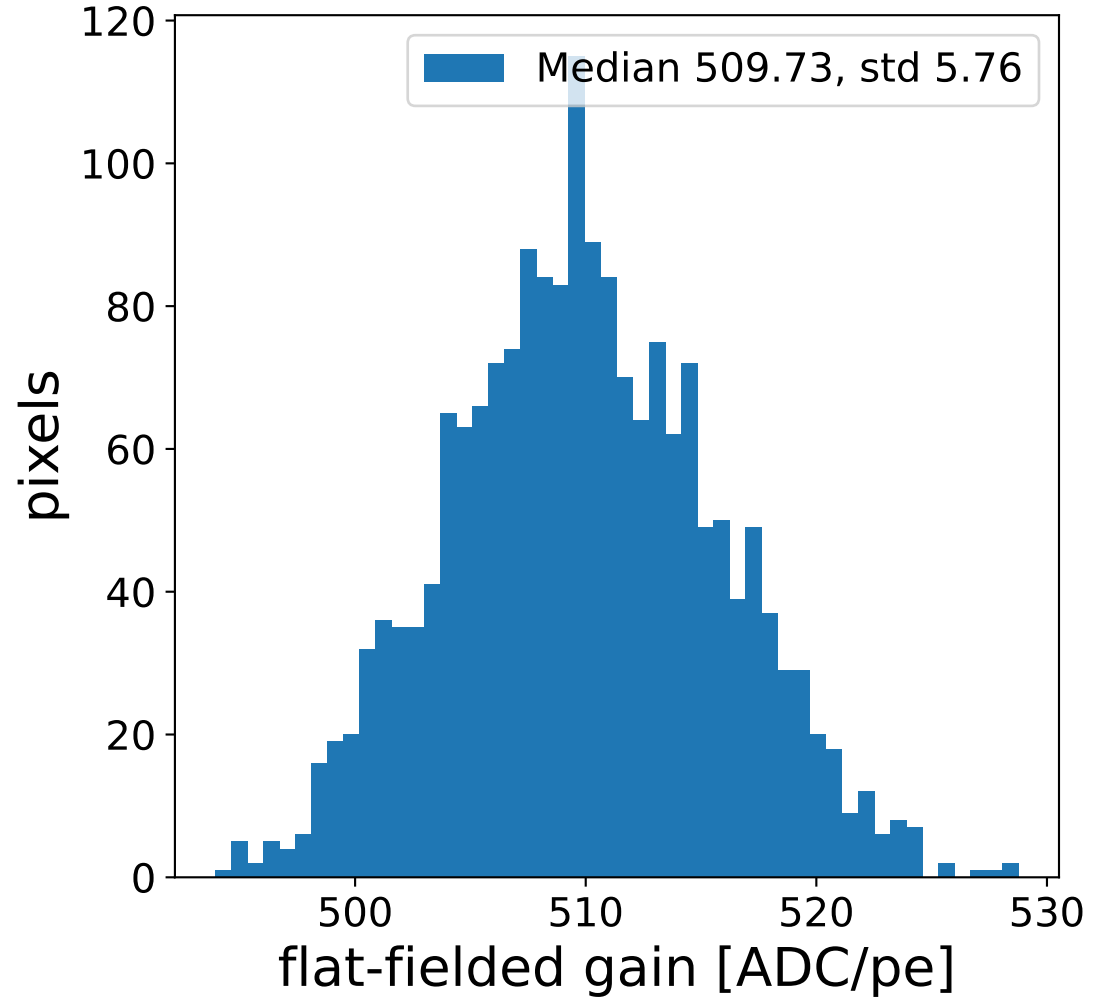

Run 8925

Run 8925

Run 8925 channel: HG

FF sample of 10000 events

pedestal sample of 10000 events

Run 8925 channel: LG

FF sample of 10000 events

pedestal sample of 10000 events