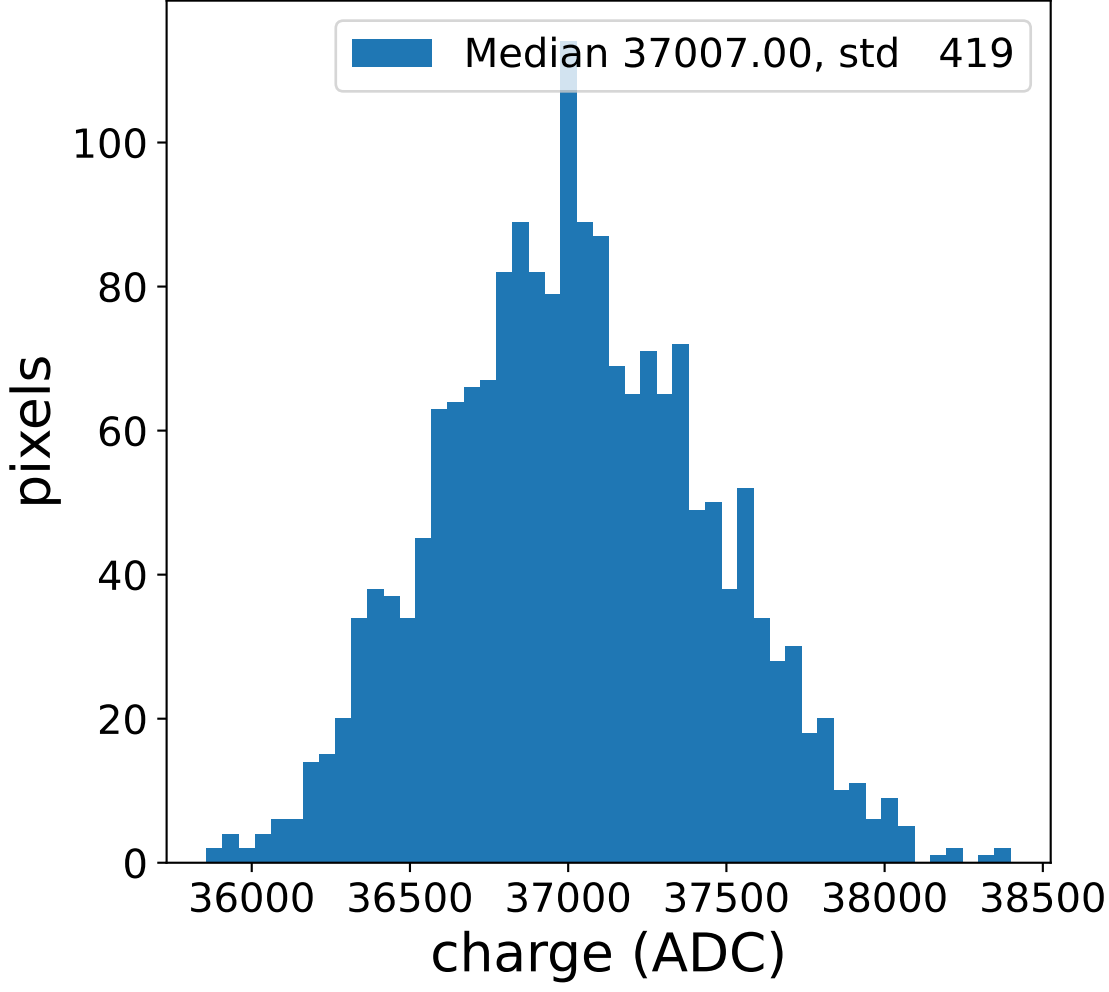

Run 8925

Run 8925

Run 8925 channel: HG

FF sample of 10000 events

pedestal sample of 10000 events

Run 8925 channel: LG

FF sample of 10000 events

pedestal sample of 10000 events