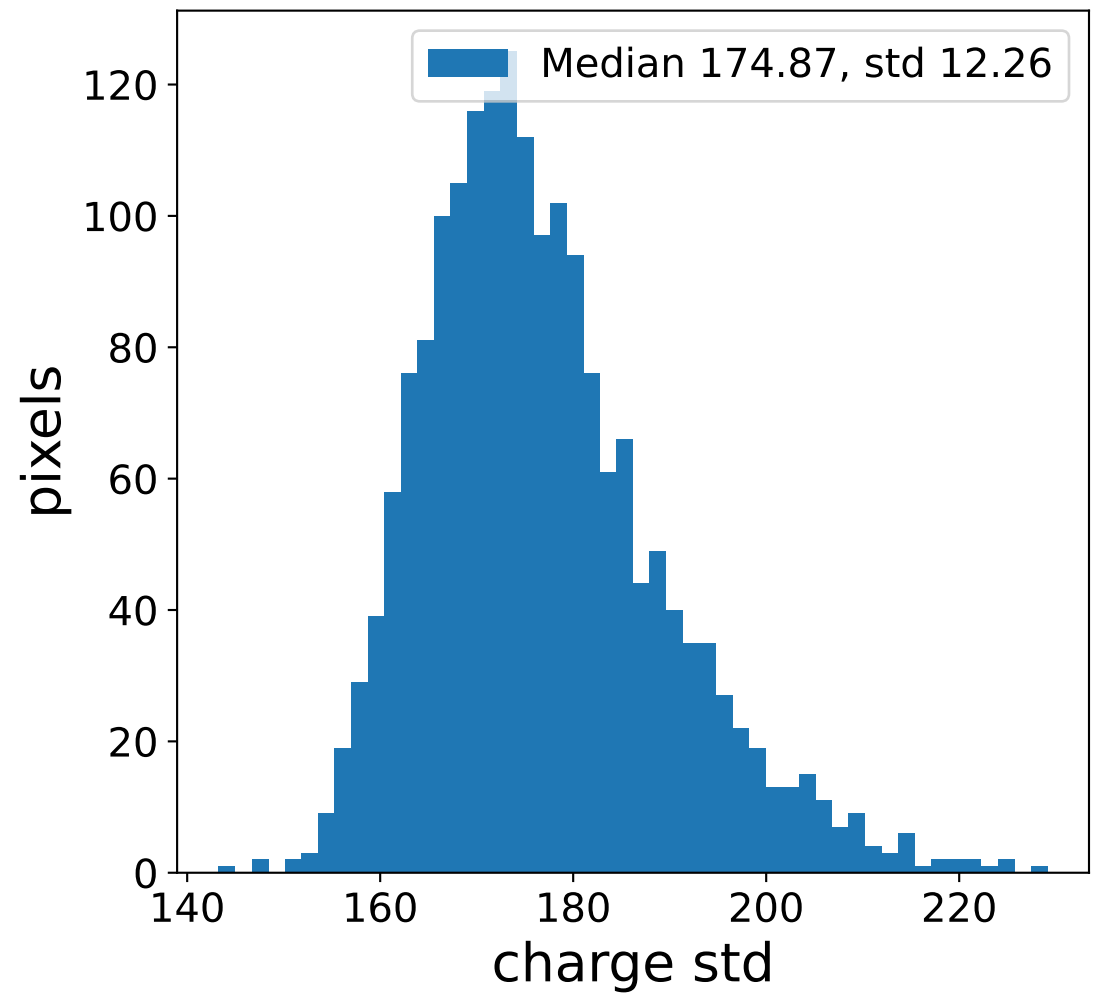

Run 8925

Run 8925

Run 8925 channel: HG

FF sample of 10000 events

pedestal sample of 10000 events

Run 8925 channel: LG

FF sample of 10000 events

pedestal sample of 10000 events