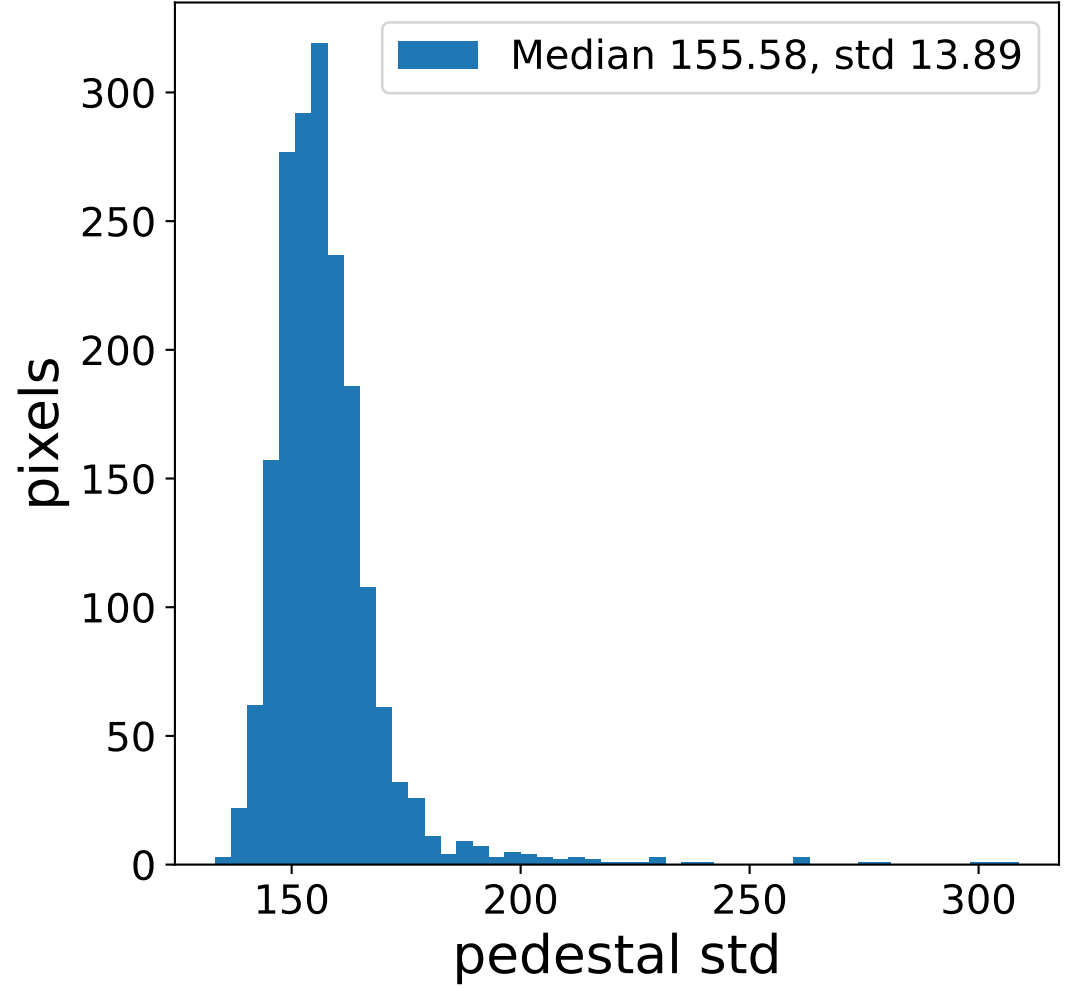

Run 8925

Run 8925

Run 8925 channel: HG

FF sample of 10000 events

pedestal sample of 10000 events

Run 8925 channel: LG

FF sample of 10000 events

pedestal sample of 10000 events