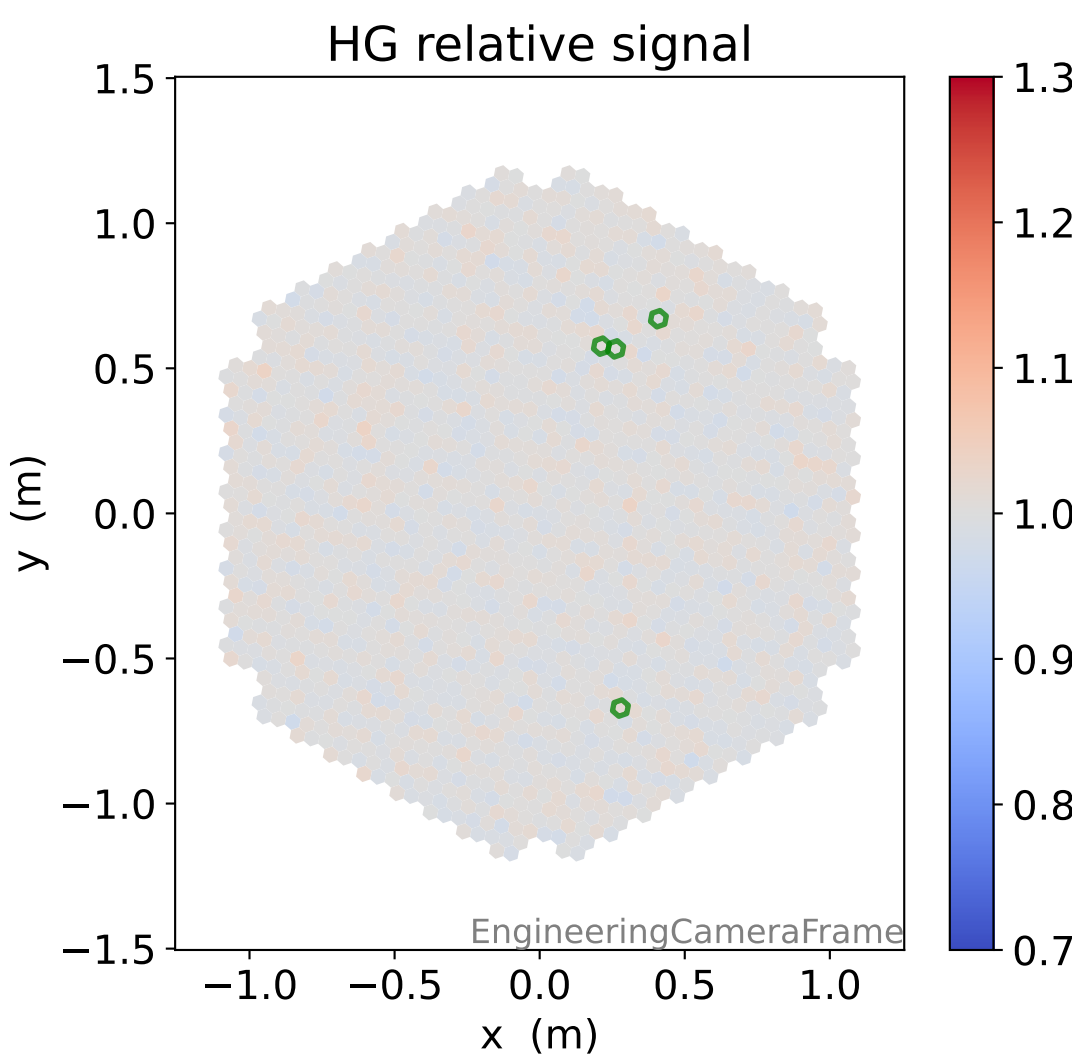

Run 8925

Run 8925

Run 8925 channel: HG

FF sample of 10000 events

pedestal sample of 10000 events

Run 8925 channel: LG

FF sample of 10000 events

pedestal sample of 10000 events