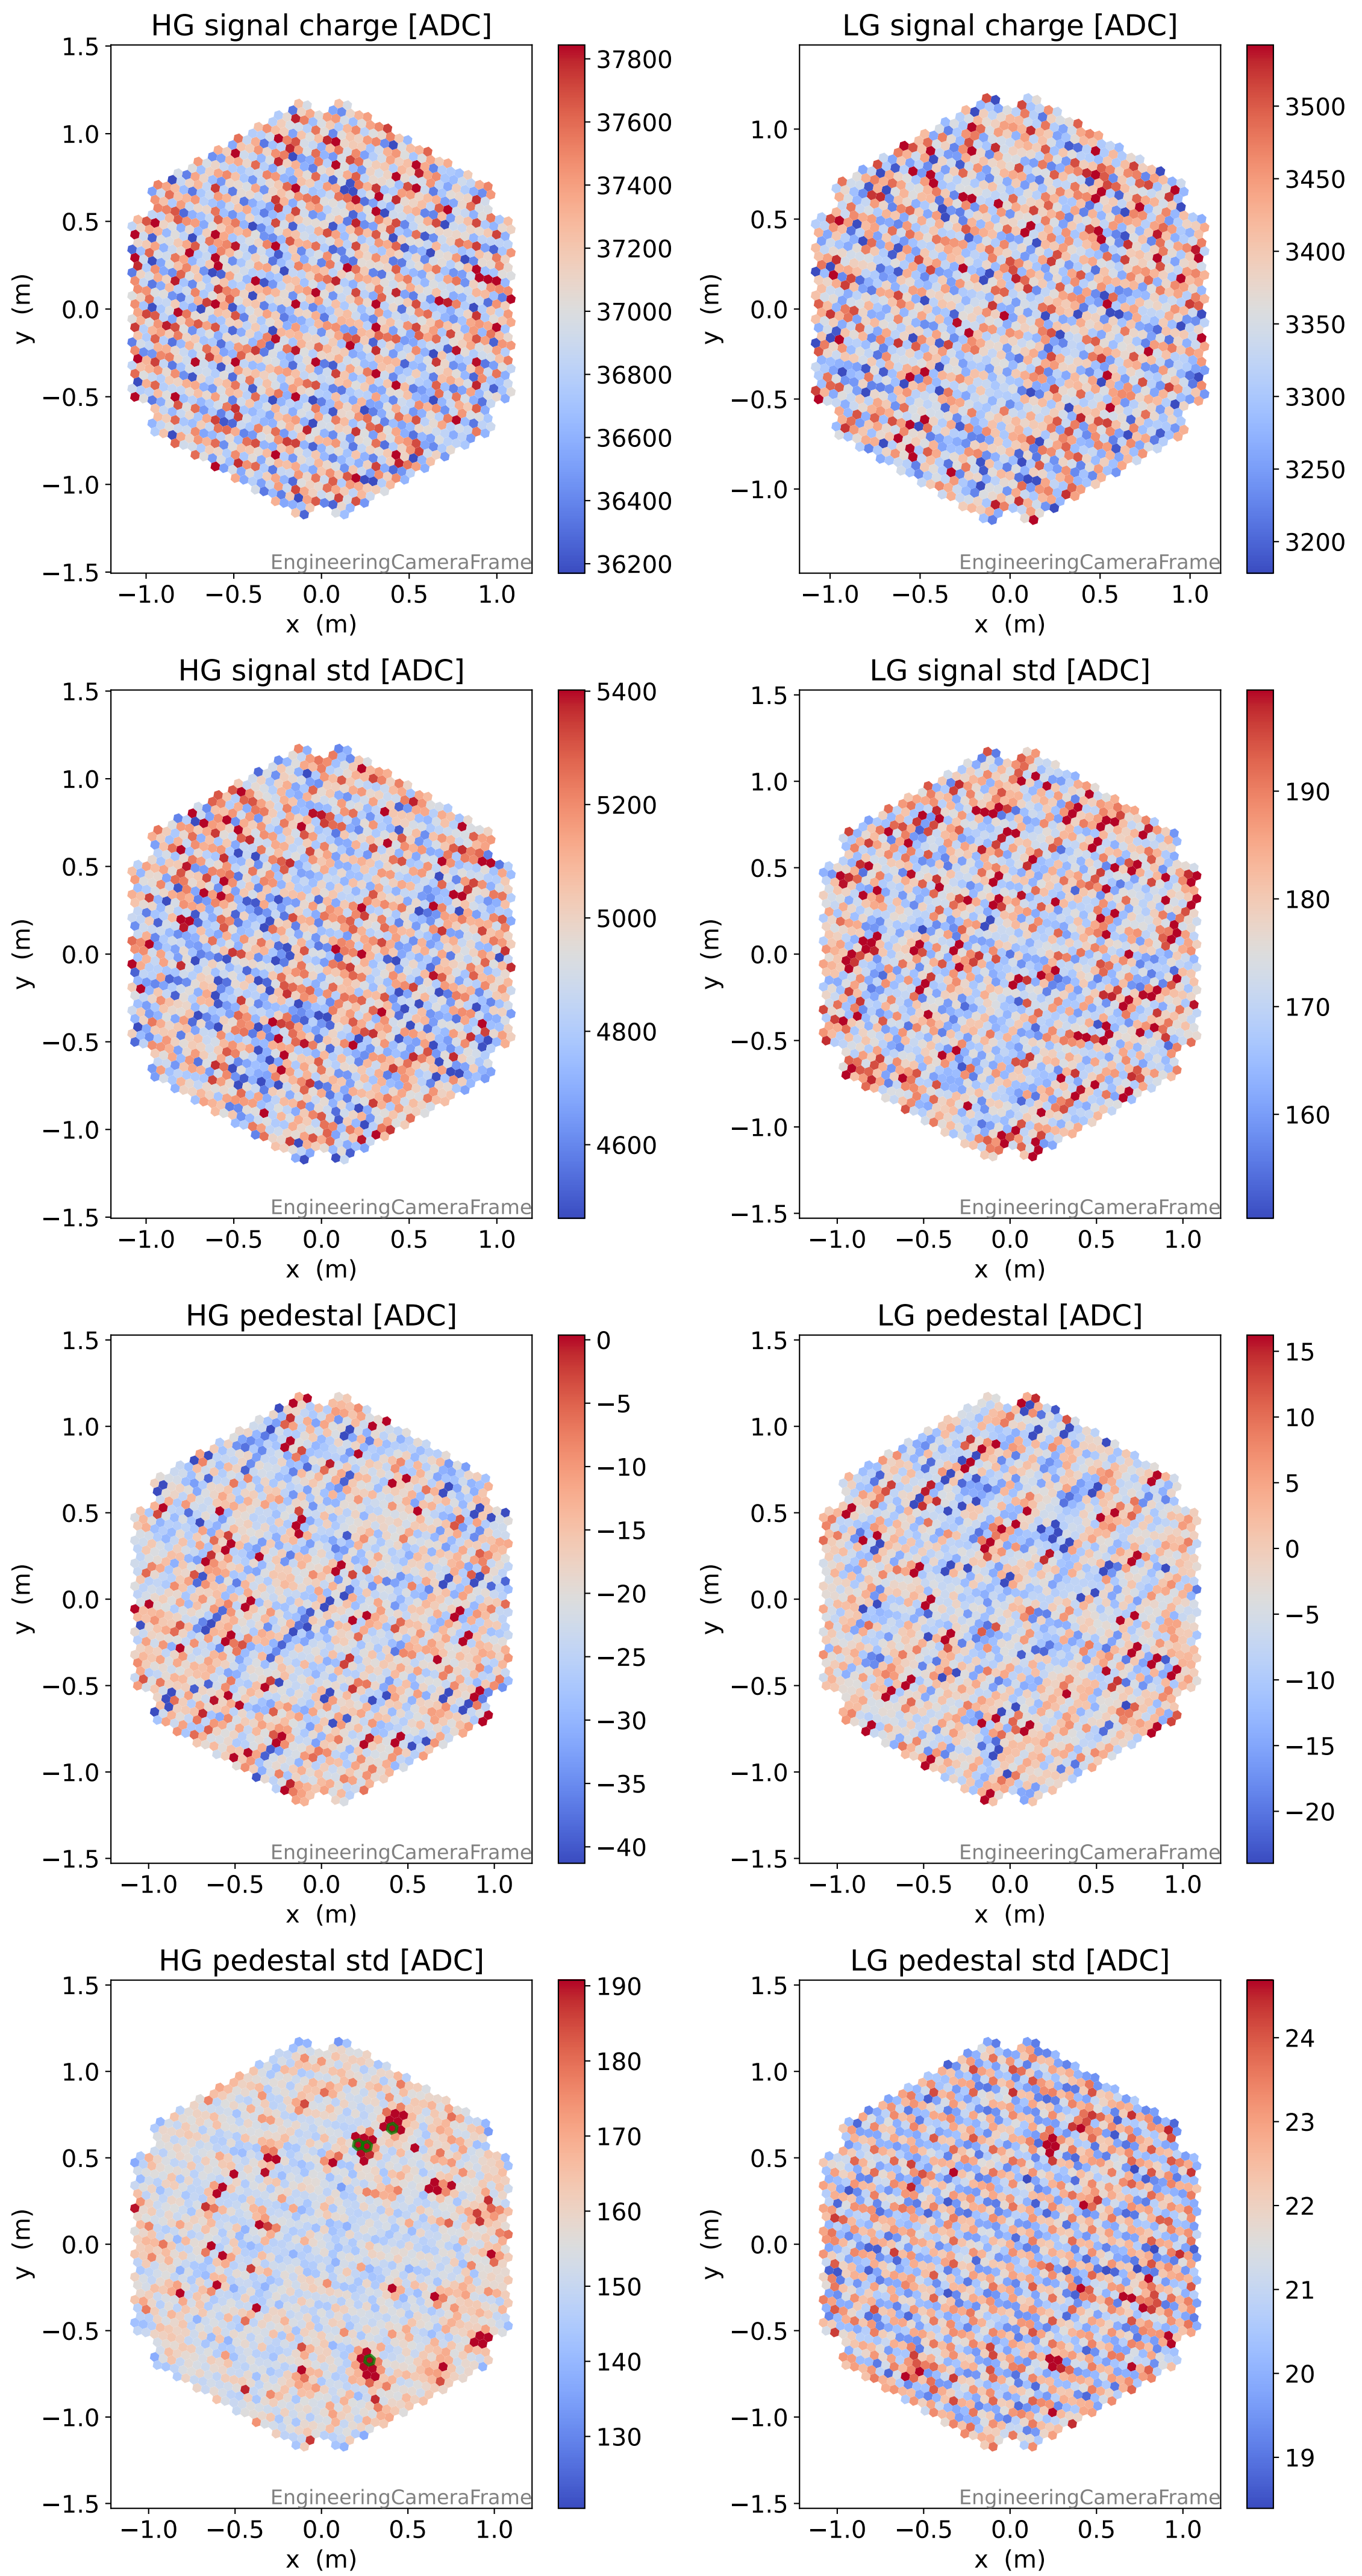

Run 8925

Run 8925

Run 8925 channel: HG

FF sample of 10000 events

pedestal sample of 10000 events

Run 8925 channel: LG

FF sample of 10000 events

pedestal sample of 10000 events