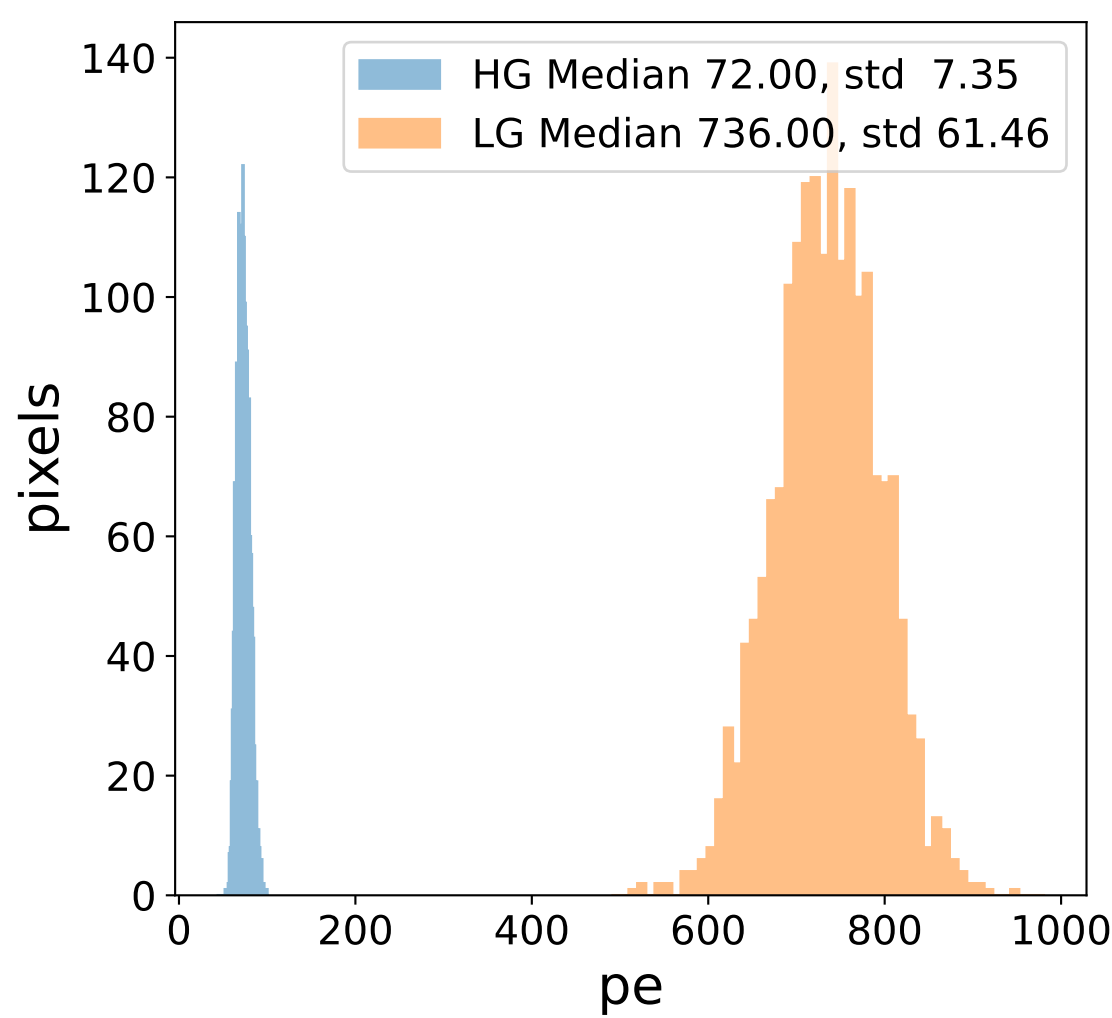

Run 8925

Run 8925

Run 8925 channel: HG

FF sample of 10000 events

pedestal sample of 10000 events

Run 8925 channel: LG

FF sample of 10000 events

pedestal sample of 10000 events