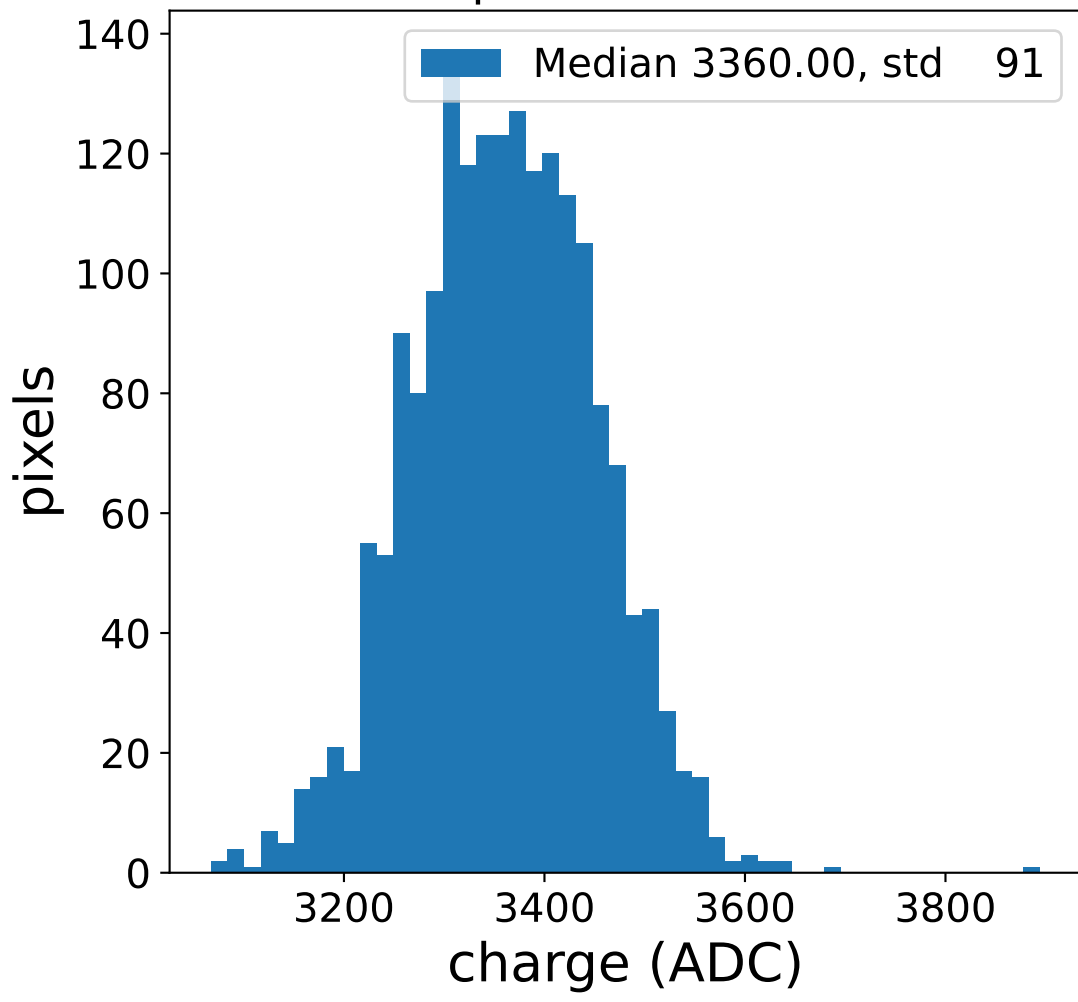

Run 8925

Run 8925

Run 8925 channel: HG

FF sample of 10000 events

pedestal sample of 10000 events

Run 8925 channel: LG

FF sample of 10000 events

pedestal sample of 10000 events