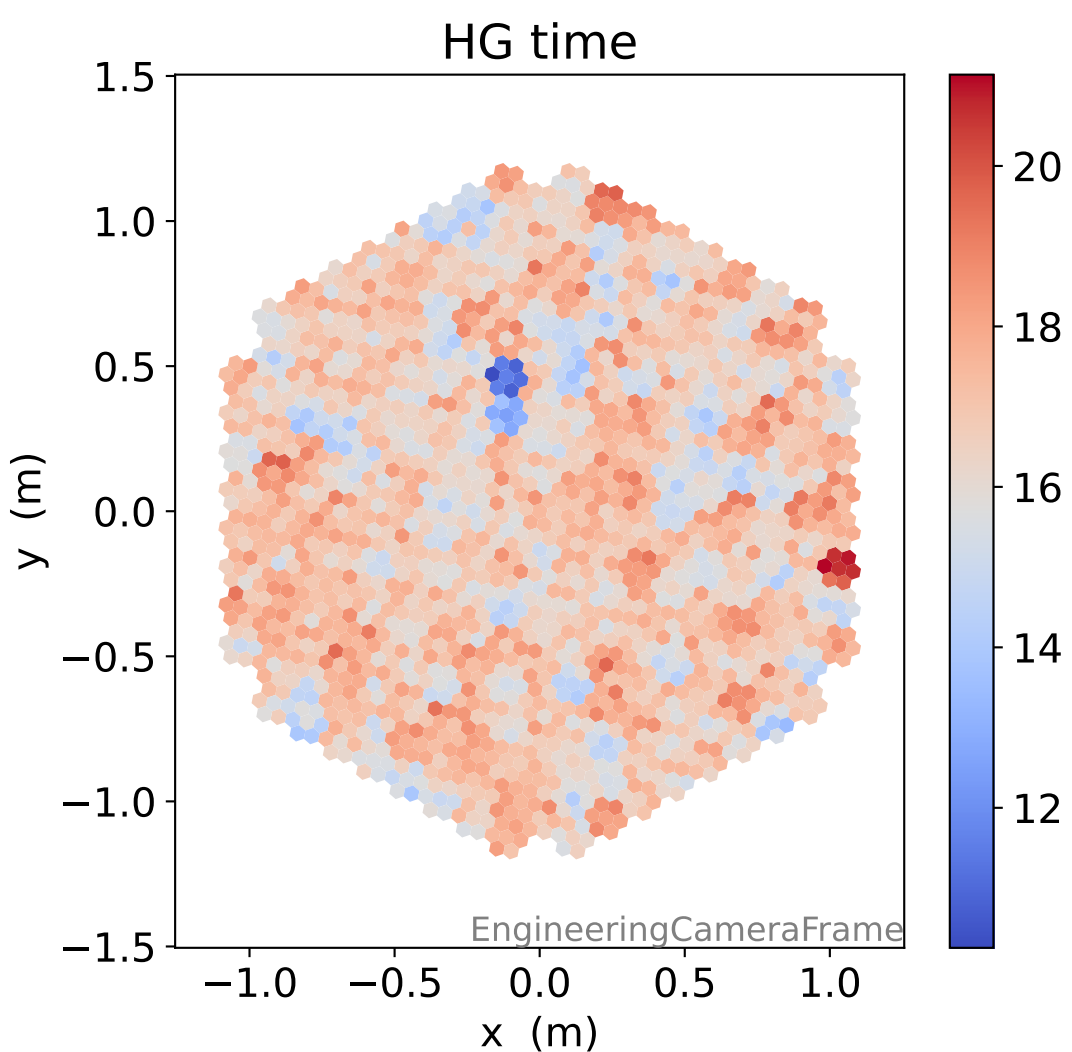

Run 8925

Run 8925

Run 8925 channel: HG

FF sample of 10000 events

pedestal sample of 10000 events

Run 8925 channel: LG

FF sample of 10000 events

pedestal sample of 10000 events