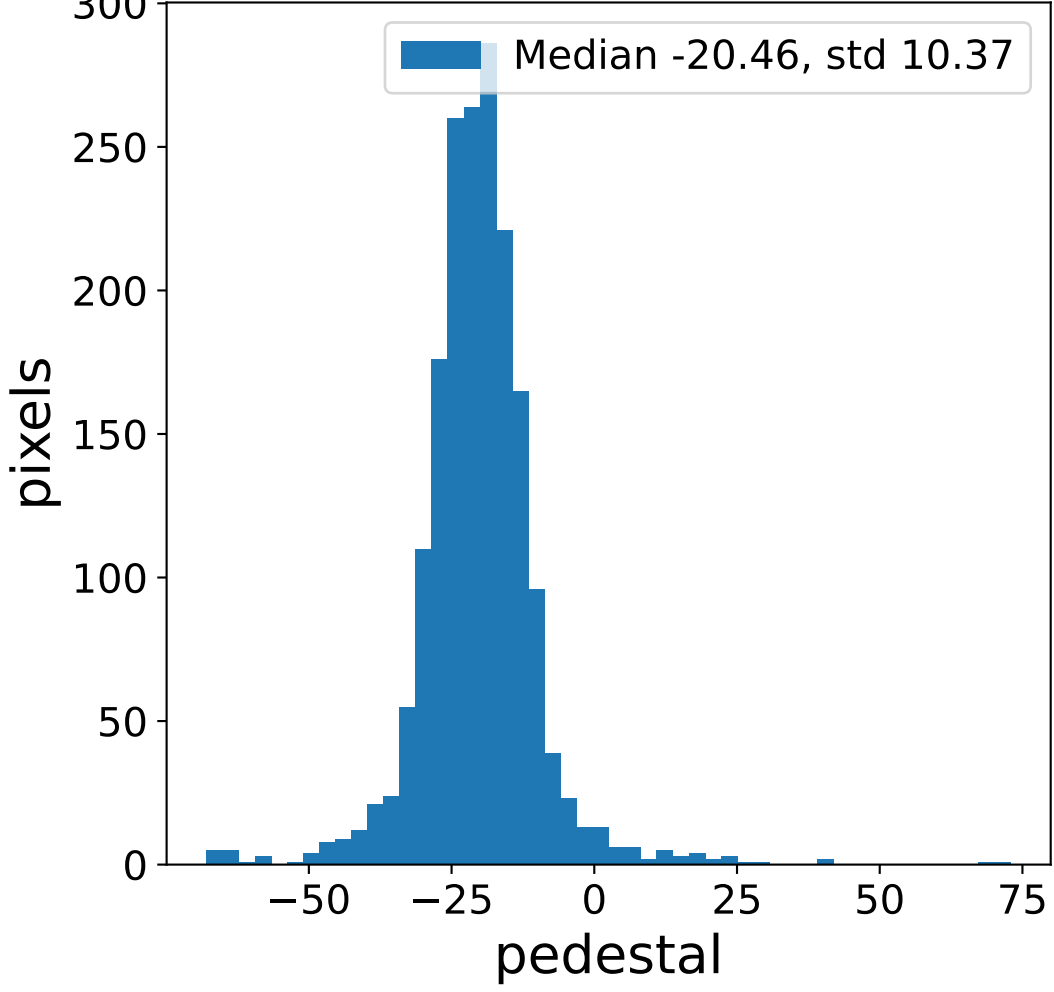

Run 8925

Run 8925

Run 8925 channel: HG

FF sample of 10000 events

pedestal sample of 10000 events

Run 8925 channel: LG

FF sample of 10000 events

pedestal sample of 10000 events