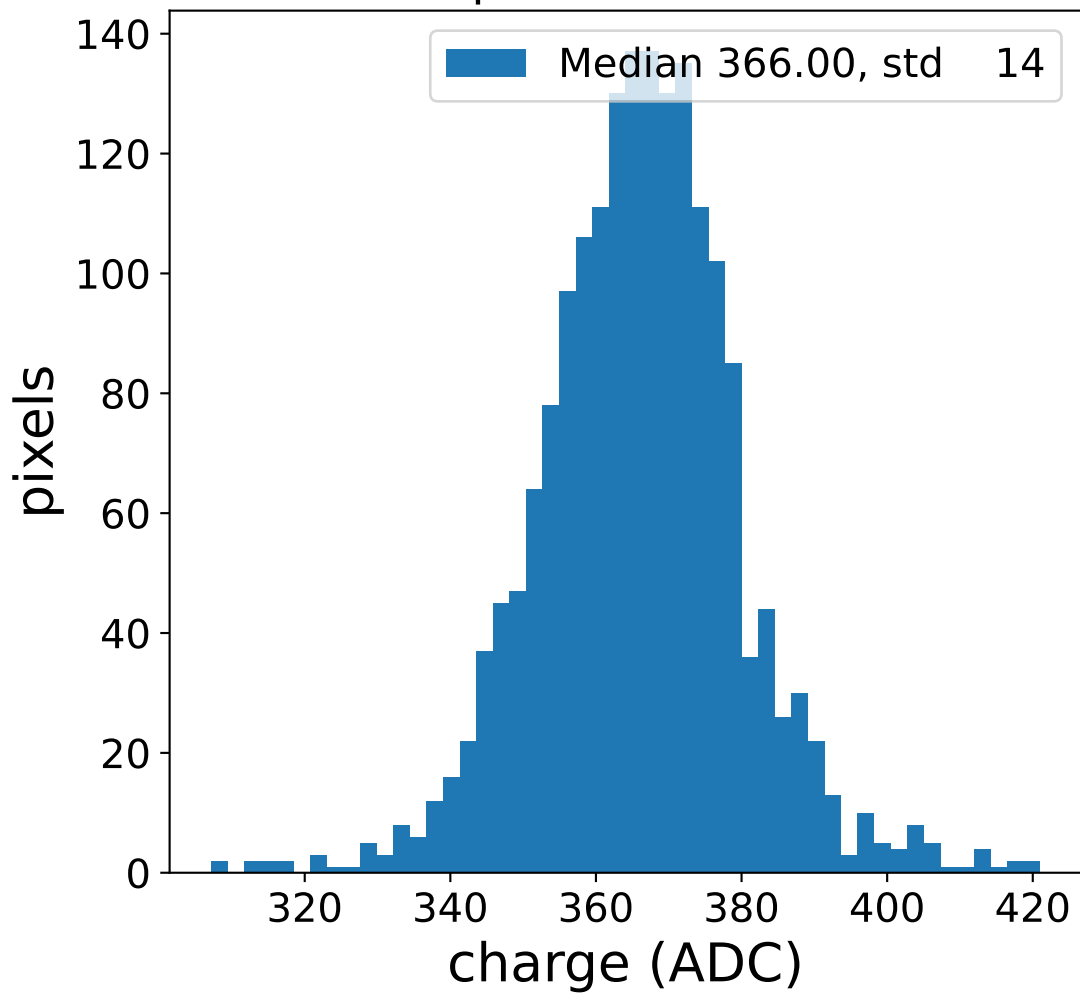

Run 8901

Run 8901

Run 8901 channel: HG

FF sample of 10000 events

pedestal sample of 10000 events

Run 8901 channel: LG

FF sample of 10000 events

pedestal sample of 10000 events