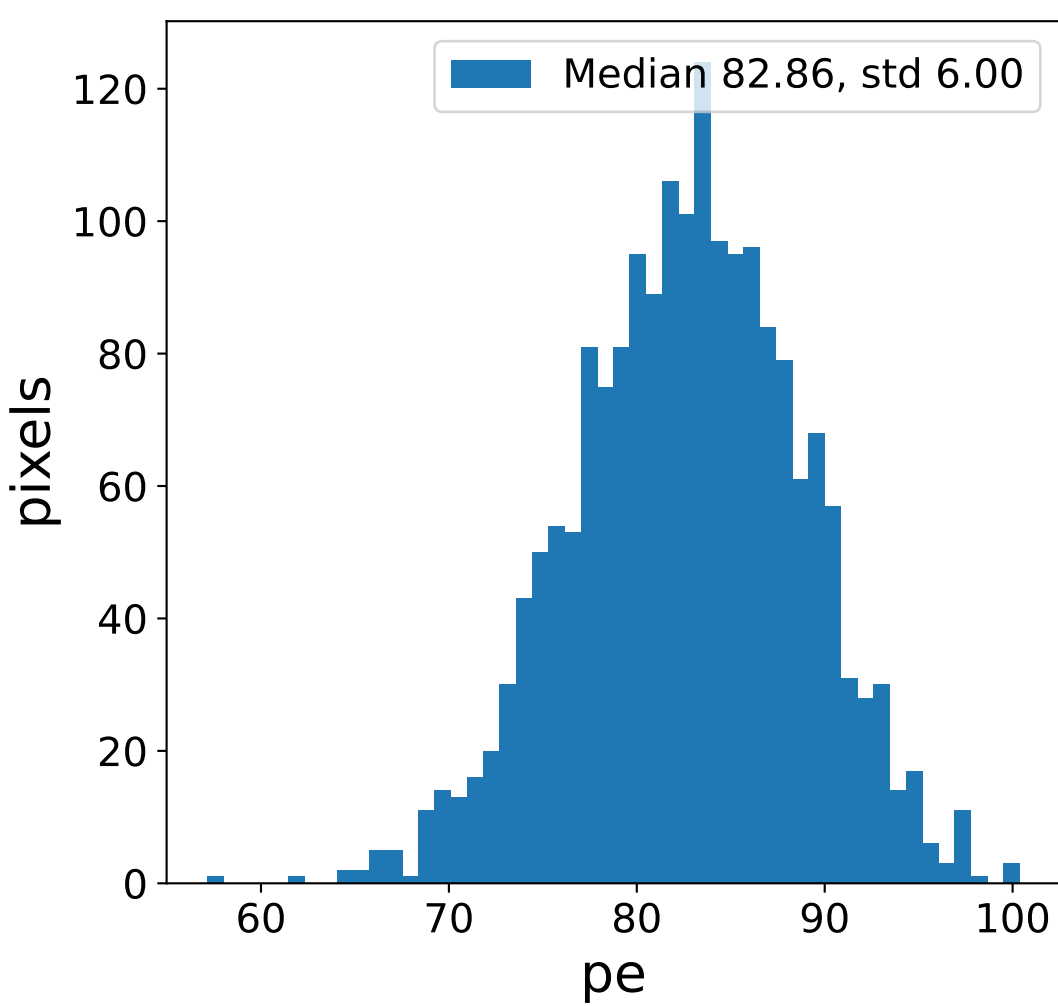

Run 8901

Run 8901

Run 8901 channel: HG

FF sample of 10000 events

pedestal sample of 10000 events

Run 8901 channel: LG

FF sample of 10000 events

pedestal sample of 10000 events