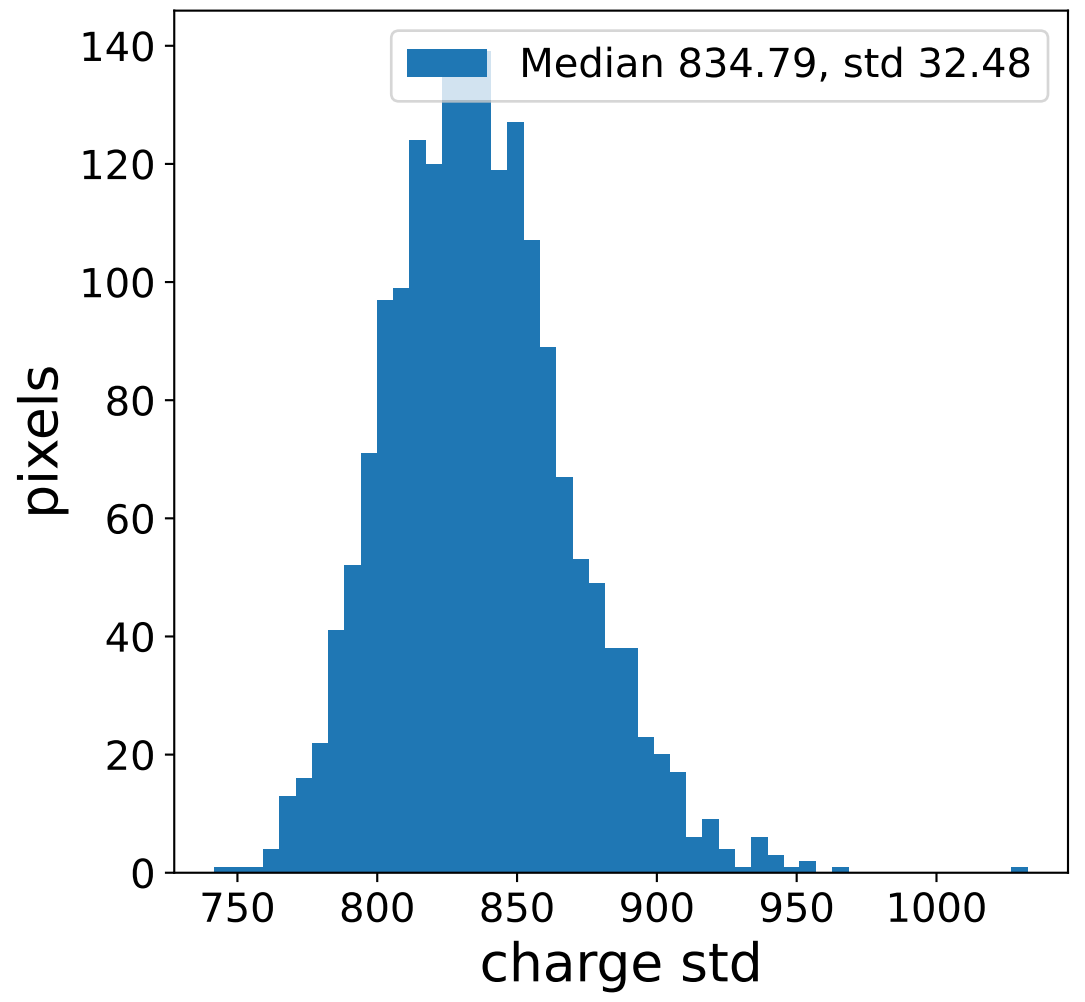

Run 8901

Run 8901

Run 8901 channel: HG

FF sample of 10000 events

pedestal sample of 10000 events

Run 8901 channel: LG

FF sample of 10000 events

pedestal sample of 10000 events