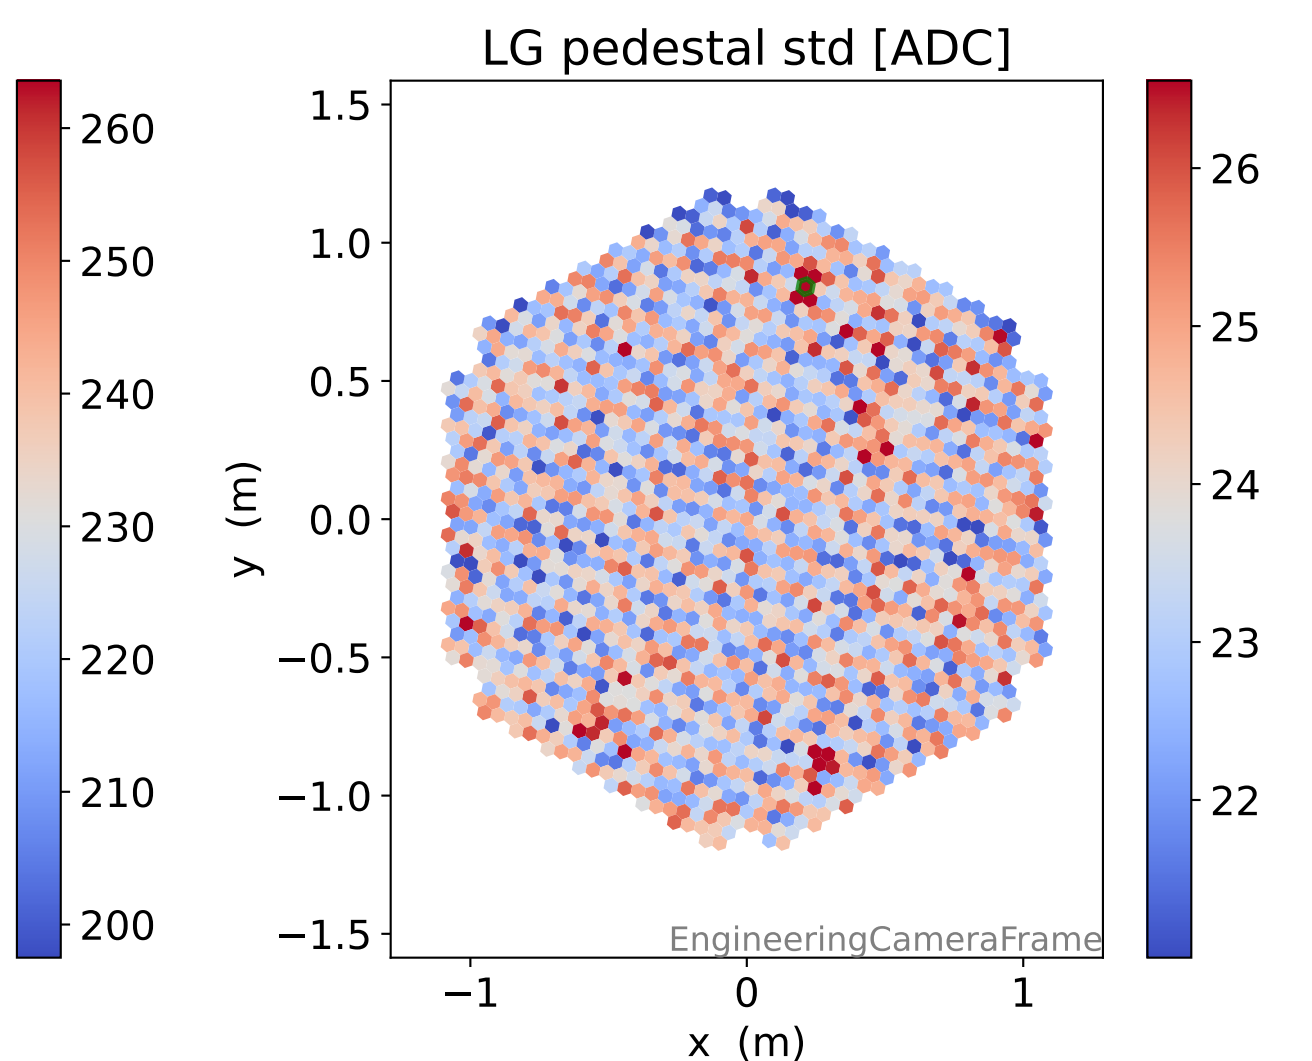

Run 8901

Run 8901

Run 8901 channel: HG

FF sample of 10000 events

pedestal sample of 10000 events

Run 8901 channel: LG

FF sample of 10000 events

pedestal sample of 10000 events