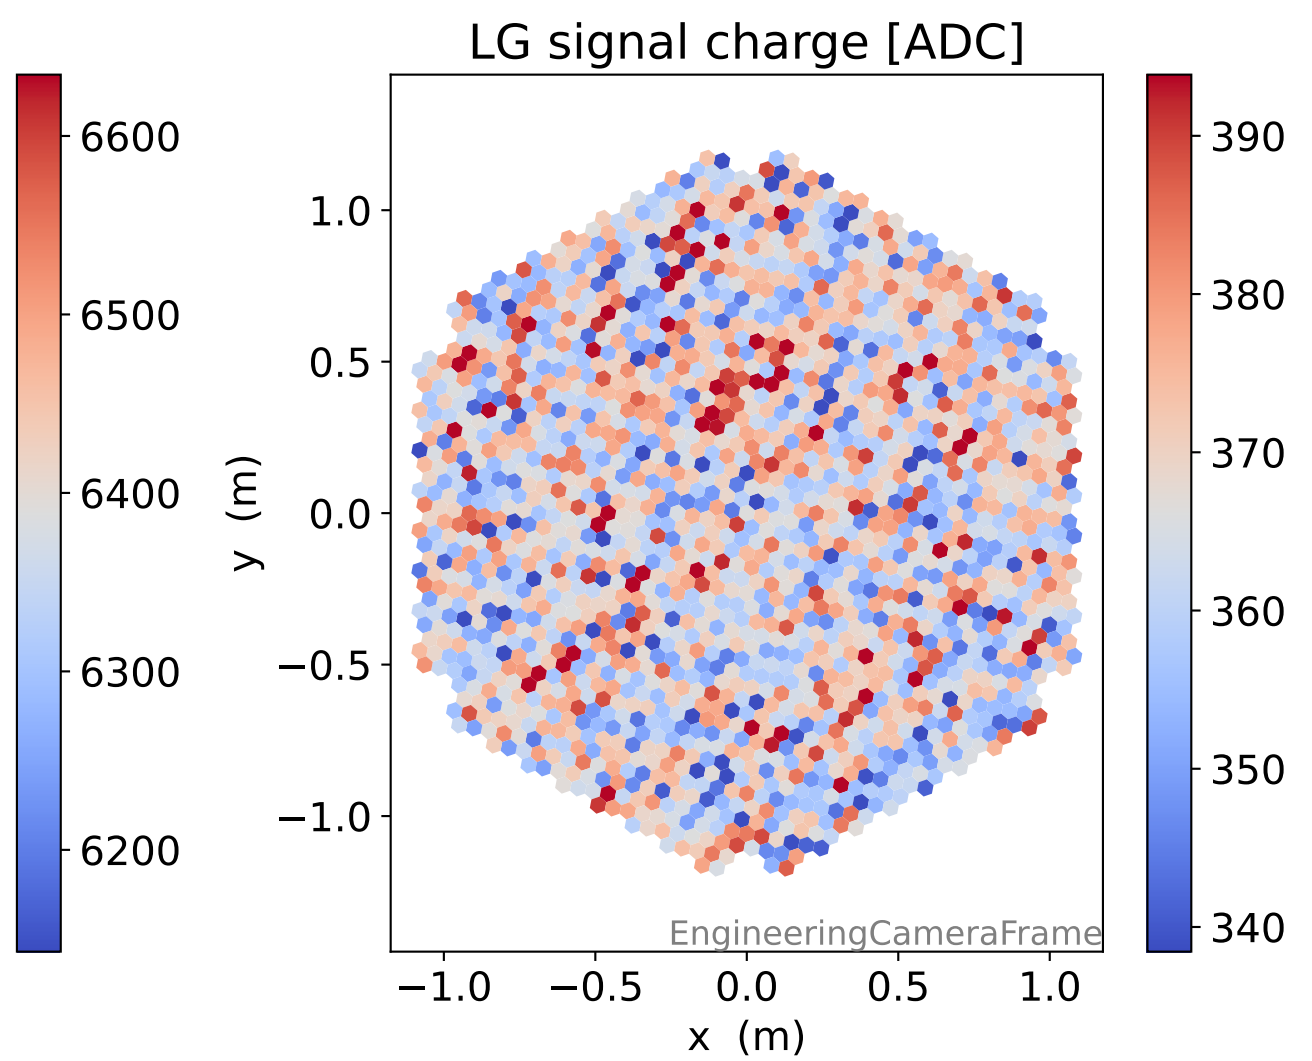

Run 8901

Run 8901

Run 8901 channel: HG

FF sample of 10000 events

pedestal sample of 10000 events

Run 8901 channel: LG

FF sample of 10000 events

pedestal sample of 10000 events