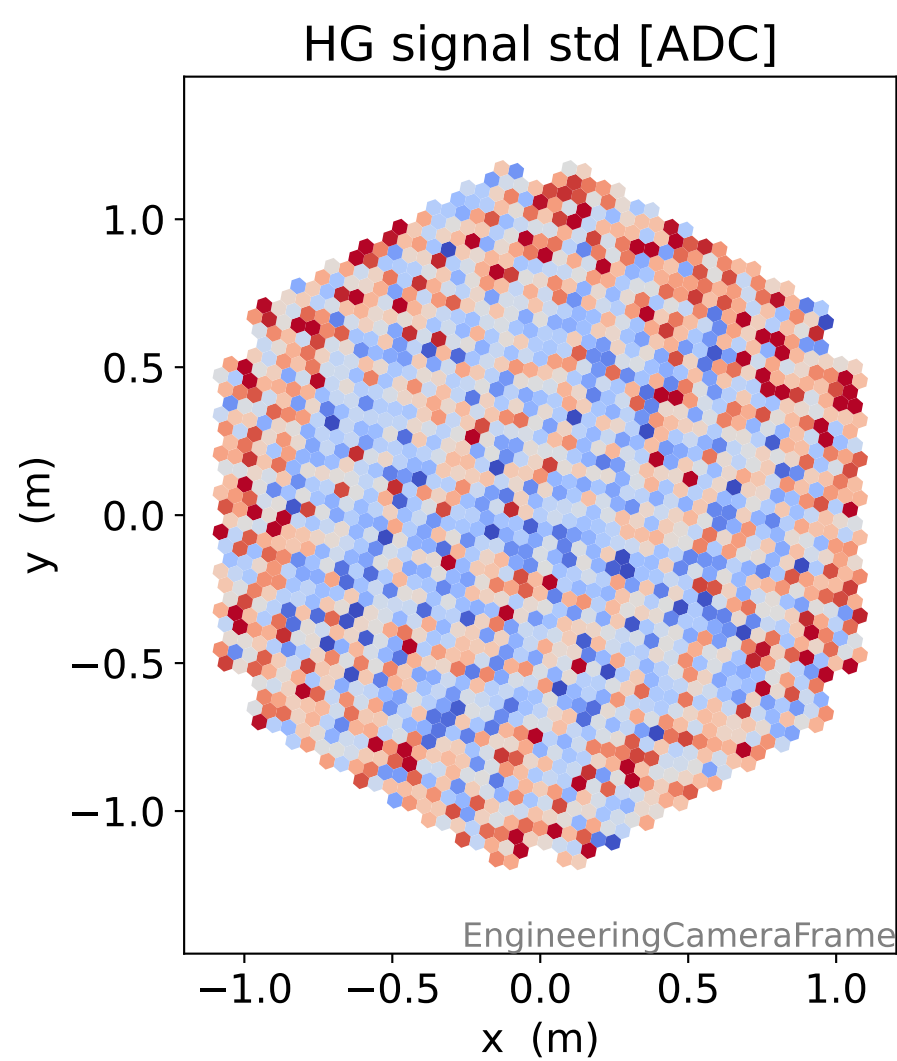

Run 8901

Run 8901

Run 8901 channel: HG

FF sample of 10000 events

pedestal sample of 10000 events

Run 8901 channel: LG

FF sample of 10000 events

pedestal sample of 10000 events