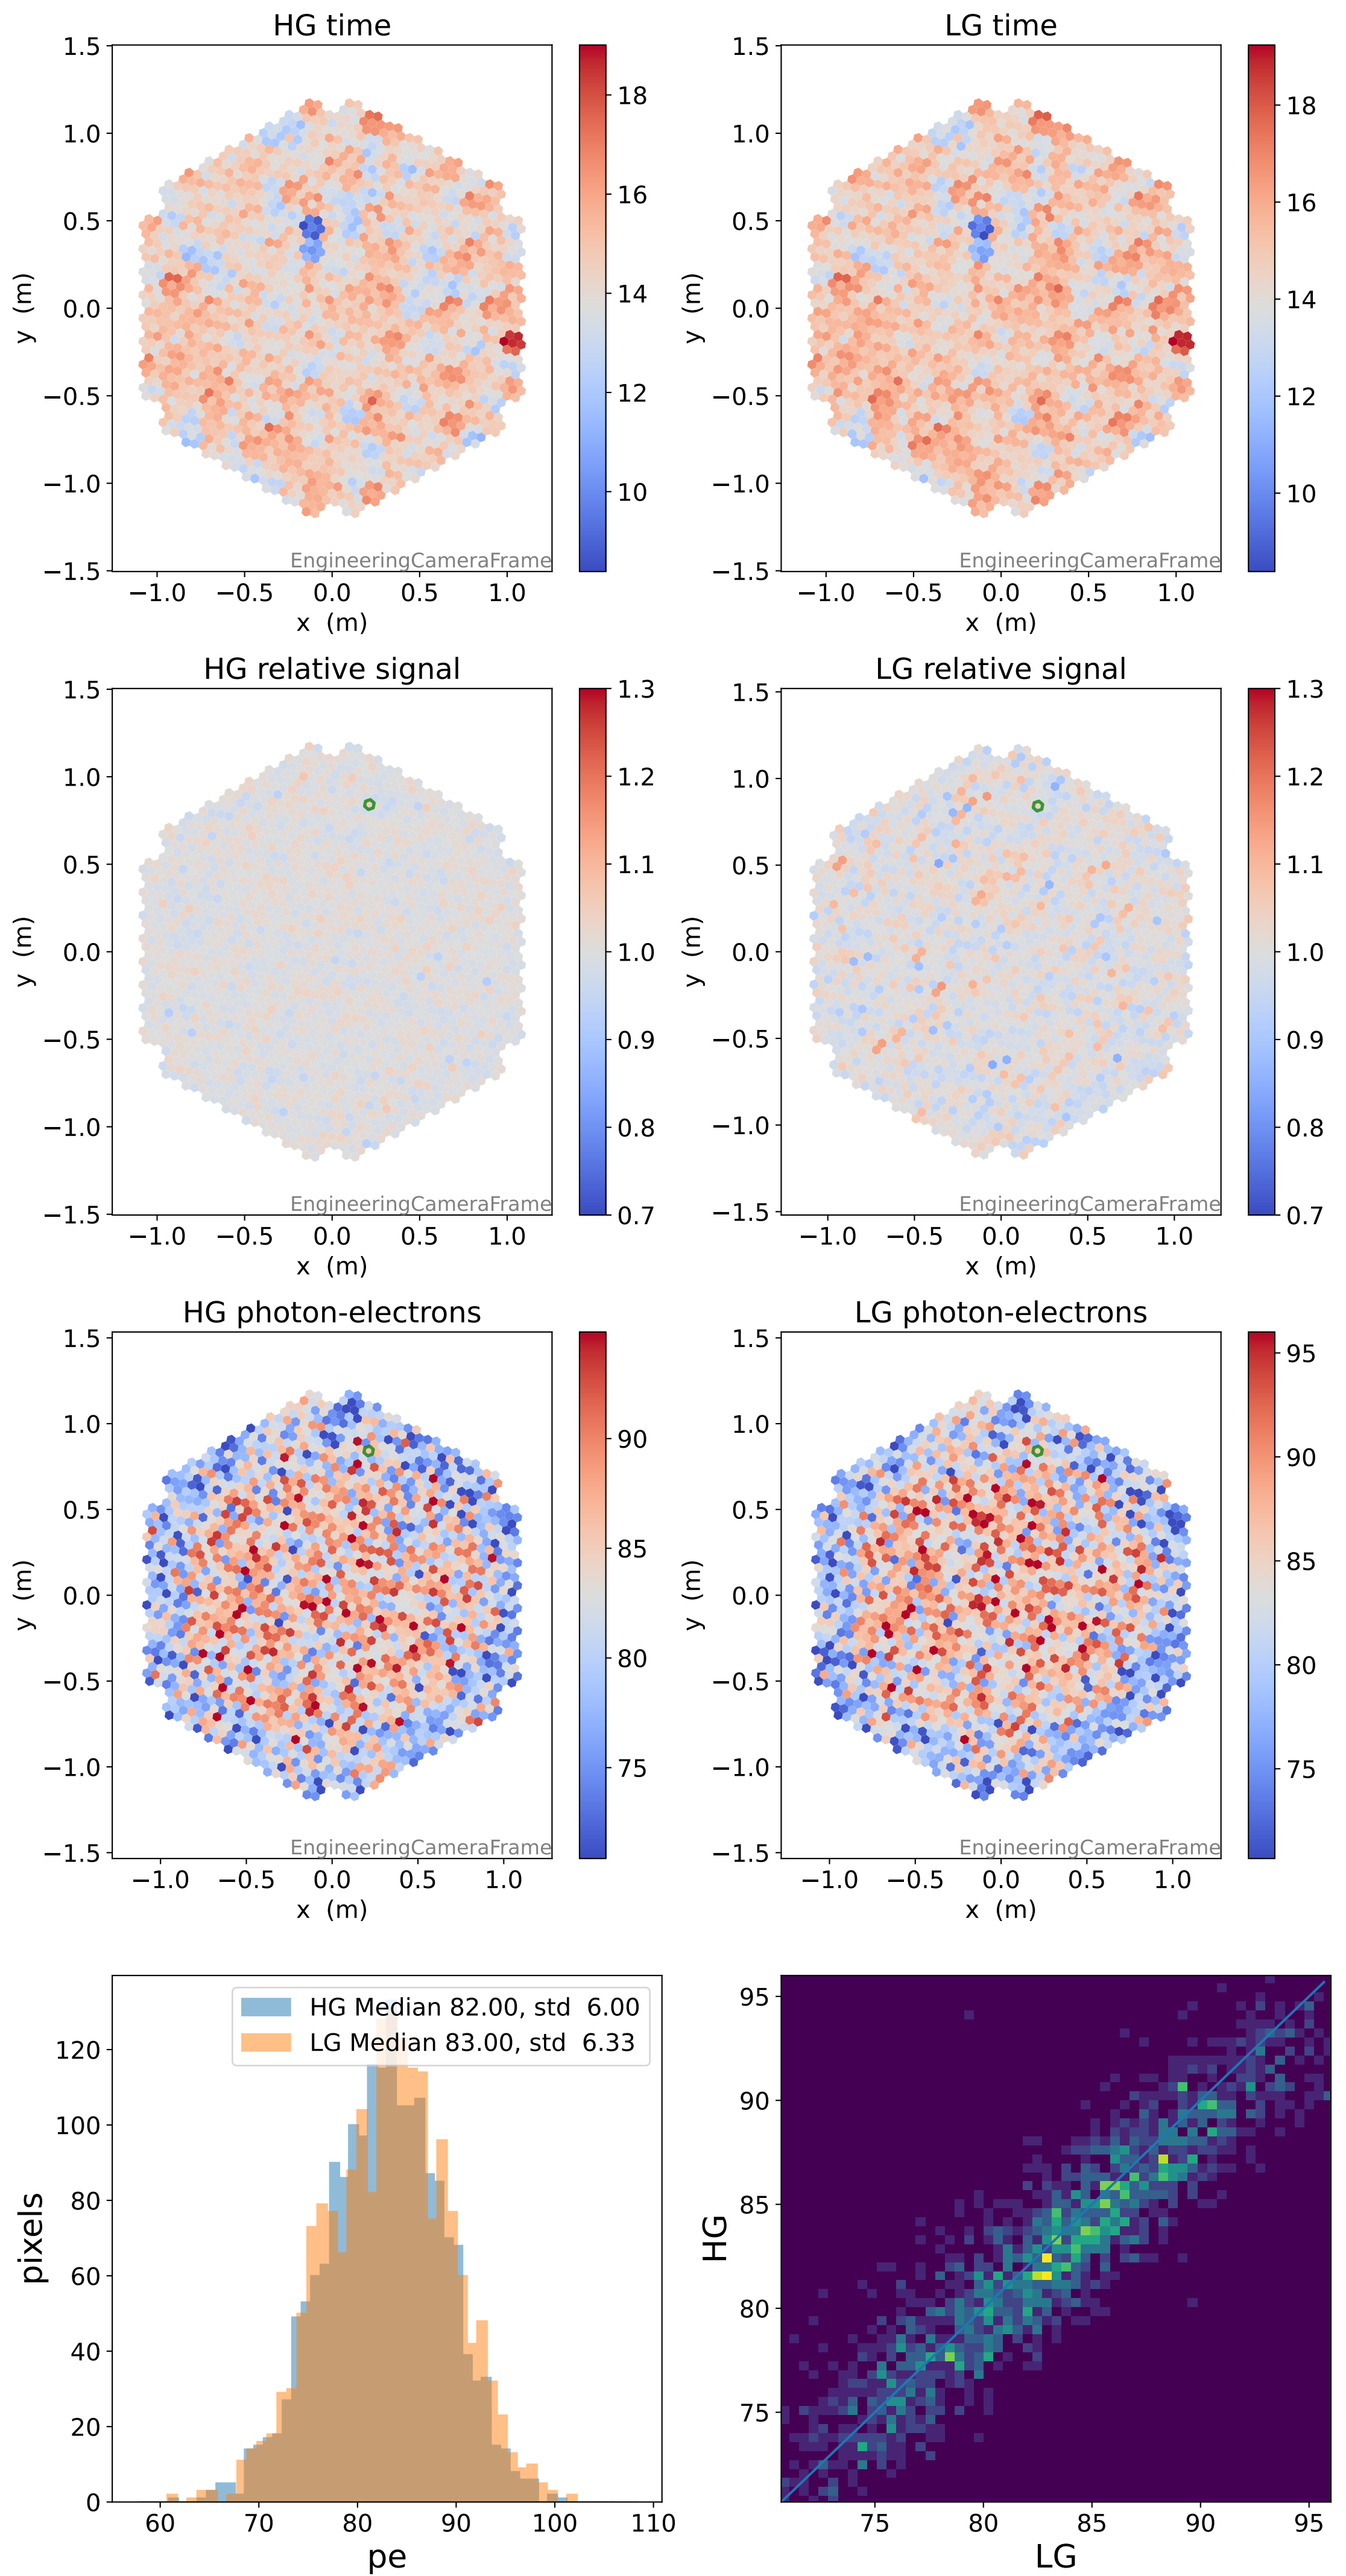

Run 8901

Run 8901

Run 8901 channel: HG

FF sample of 10000 events

pedestal sample of 10000 events

Run 8901 channel: LG

FF sample of 10000 events

pedestal sample of 10000 events