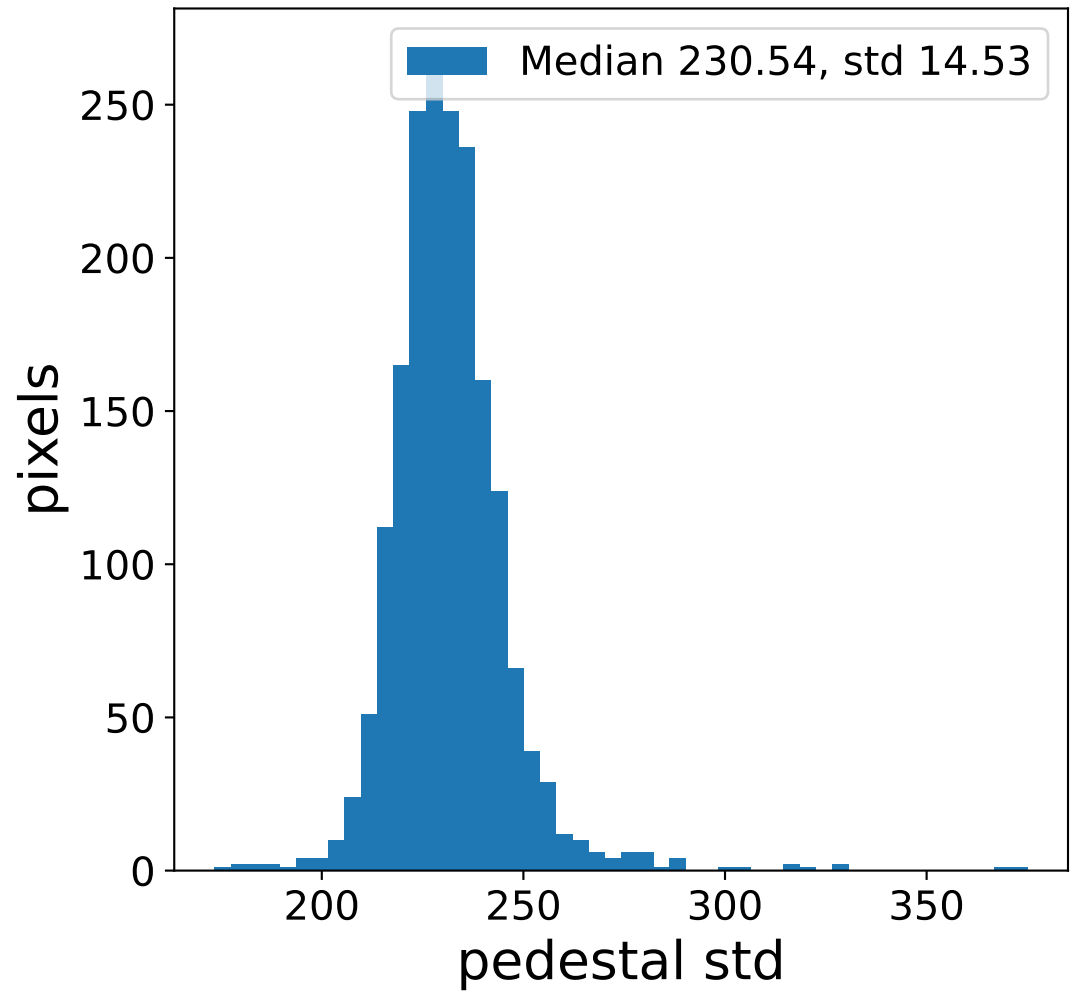

Run 8901

Run 8901

Run 8901 channel: HG

FF sample of 10000 events

pedestal sample of 10000 events

Run 8901 channel: LG

FF sample of 10000 events

pedestal sample of 10000 events