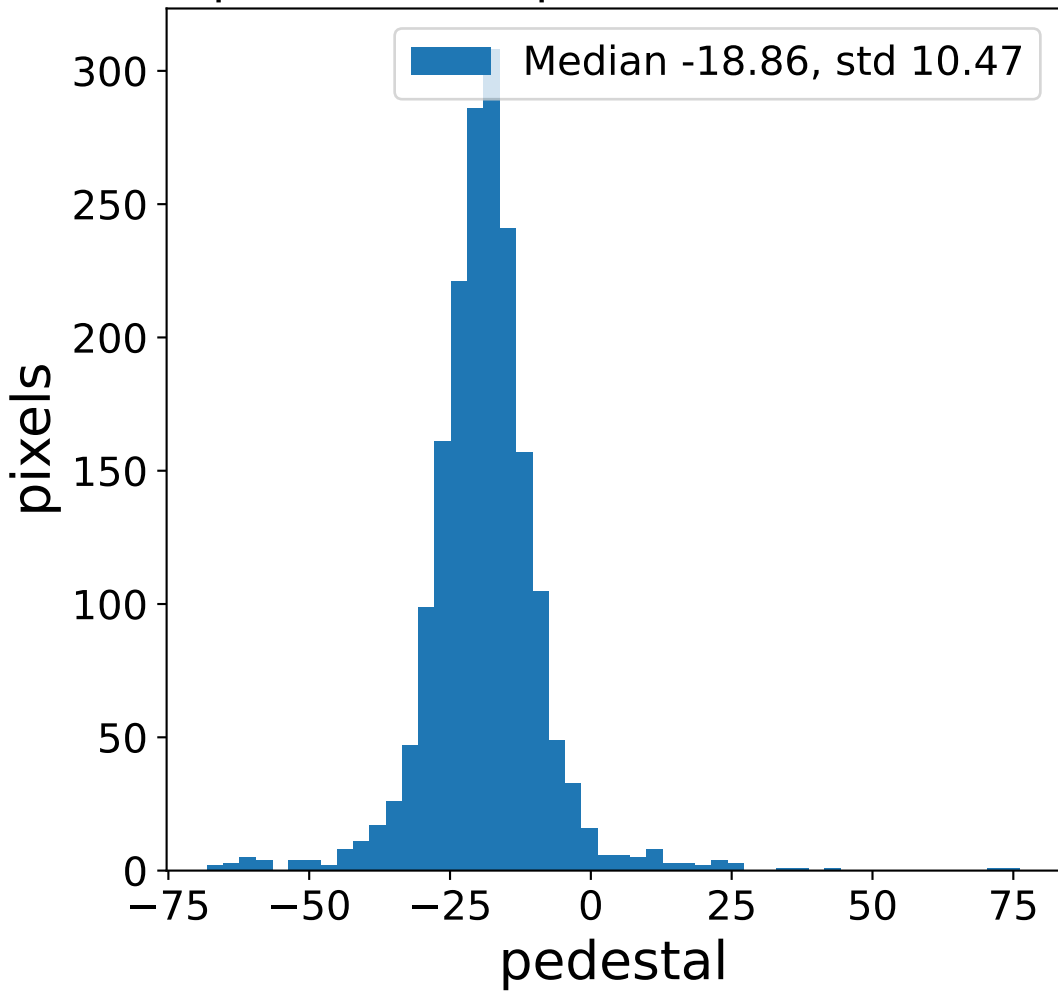

Run 8901

Run 8901

Run 8901 channel: HG

FF sample of 10000 events

pedestal sample of 10000 events

Run 8901 channel: LG

FF sample of 10000 events

pedestal sample of 10000 events