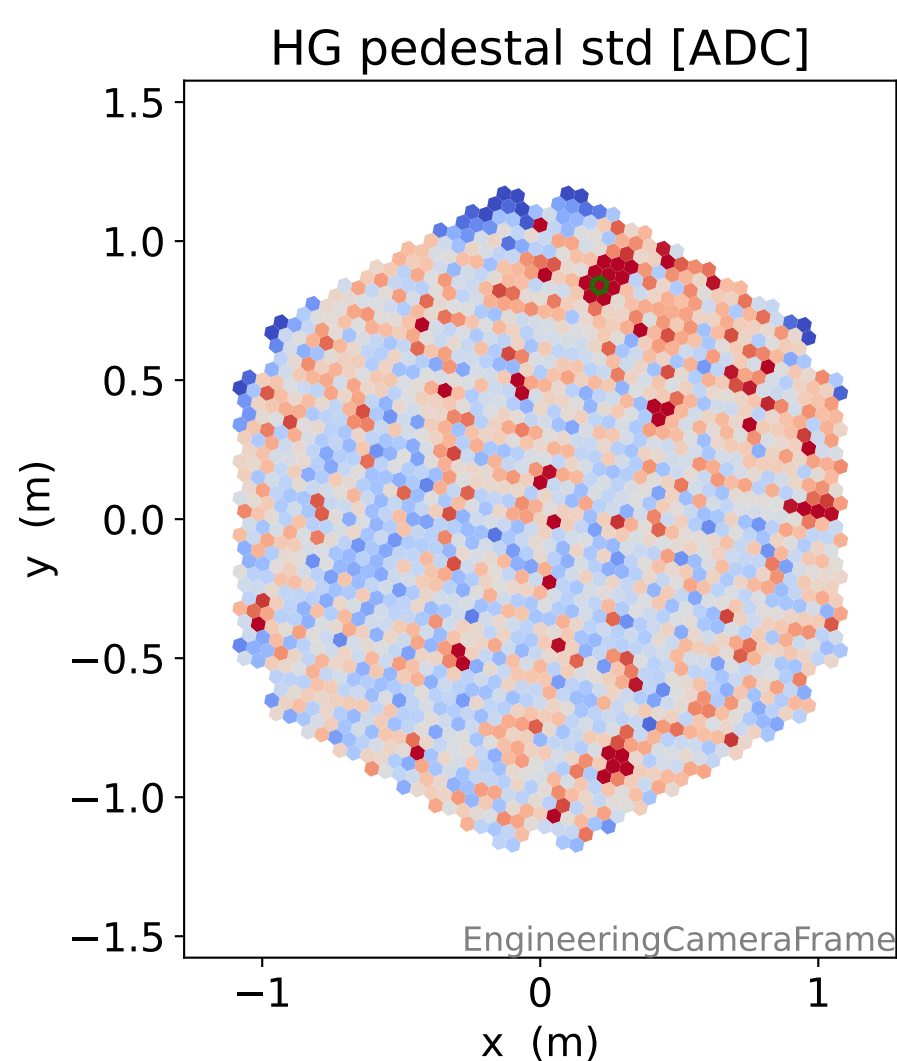

Run 8901

Run 8901

Run 8901 channel: HG

FF sample of 10000 events

pedestal sample of 10000 events

Run 8901 channel: LG

FF sample of 10000 events

pedestal sample of 10000 events