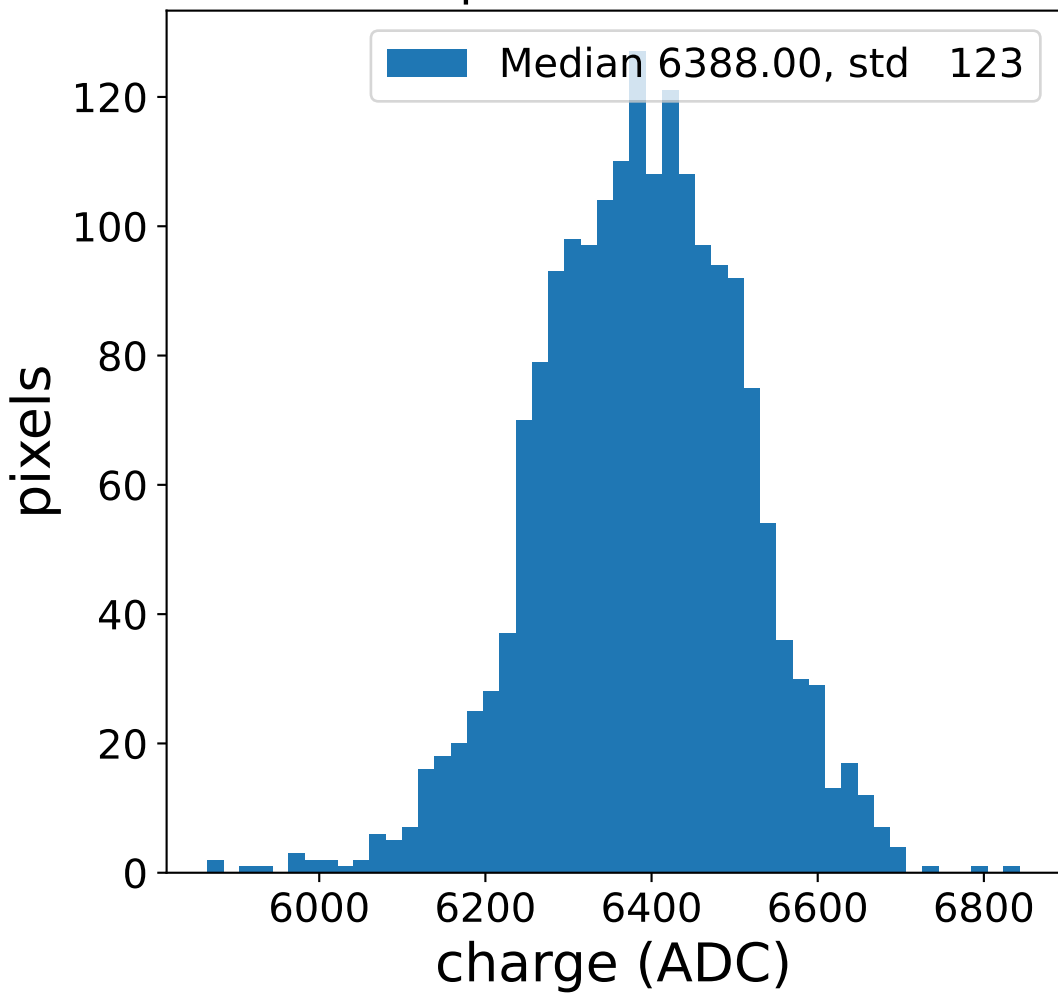

Run 8901

Run 8901

Run 8901 channel: HG

FF sample of 10000 events

pedestal sample of 10000 events

Run 8901 channel: LG

FF sample of 10000 events

pedestal sample of 10000 events