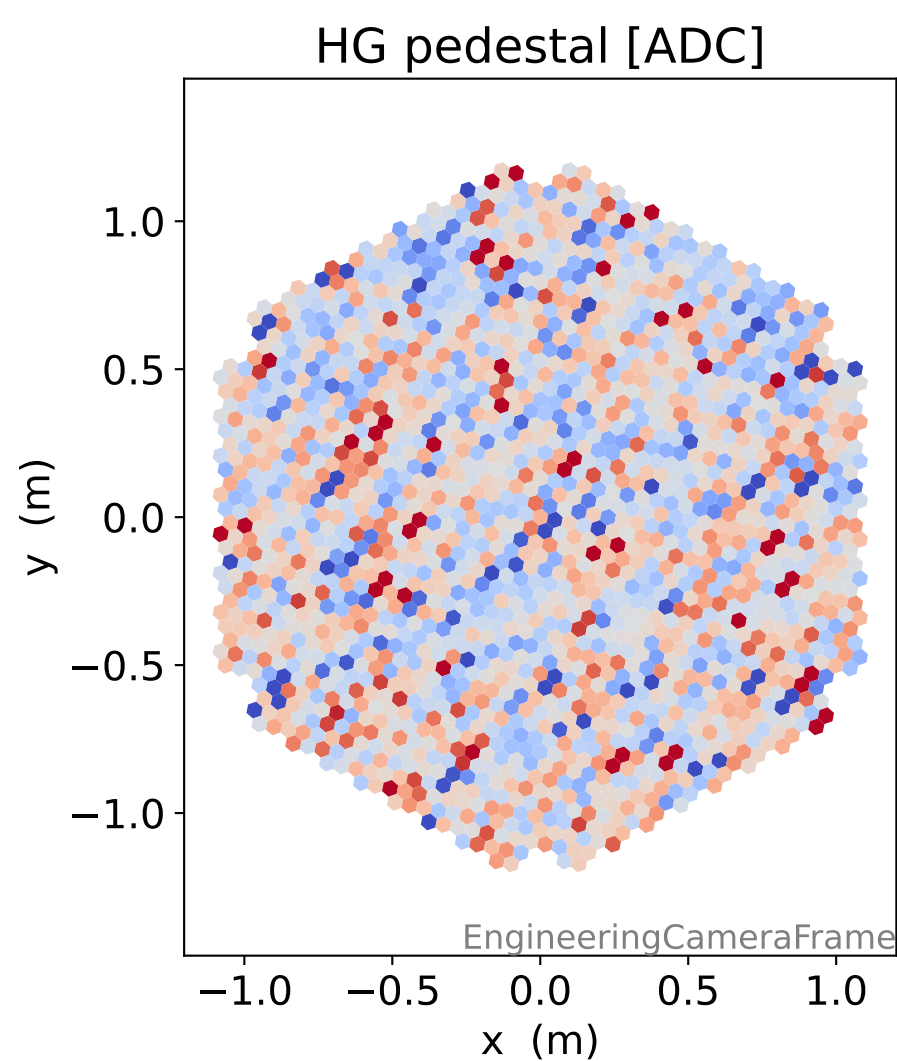

Run 8901

Run 8901

Run 8901 channel: HG

FF sample of 10000 events

pedestal sample of 10000 events

Run 8901 channel: LG

FF sample of 10000 events

pedestal sample of 10000 events