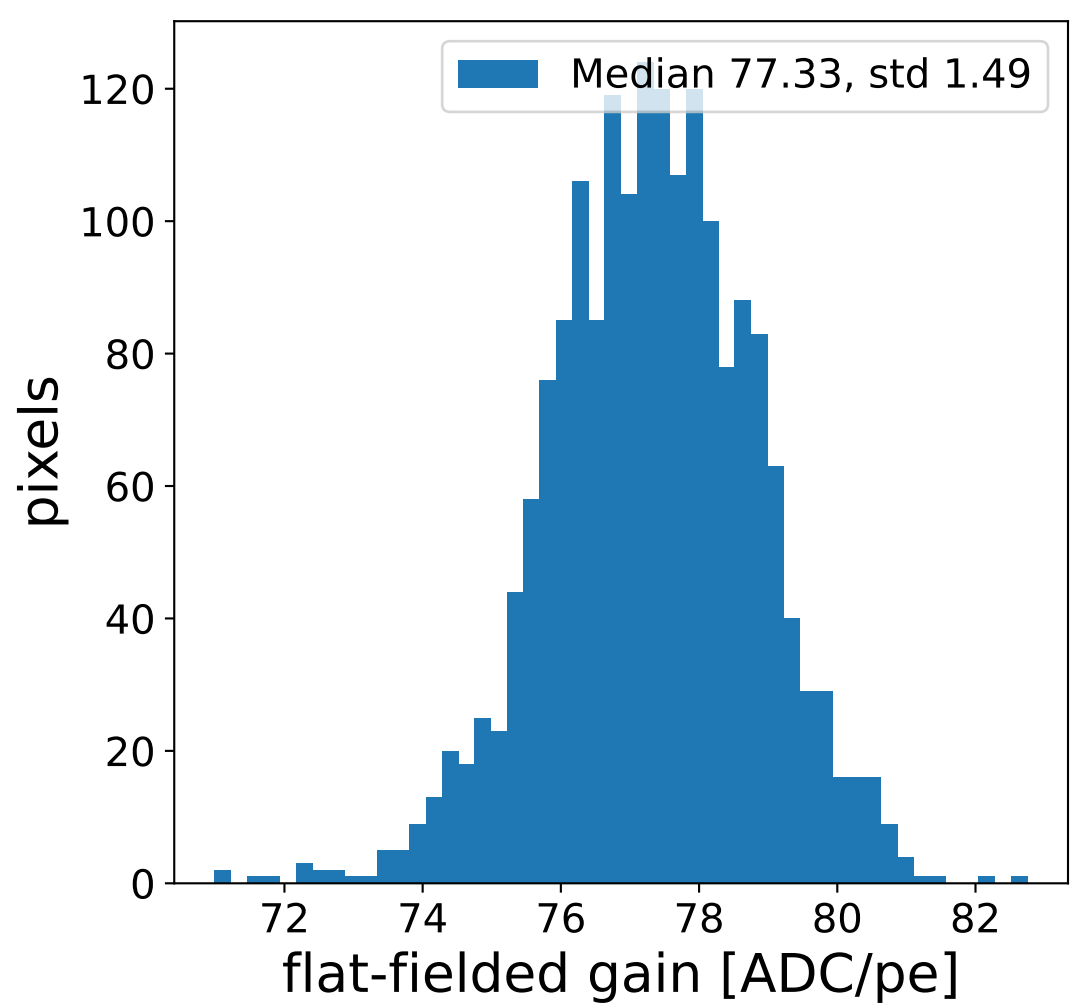

Run 8901

Run 8901

Run 8901 channel: HG

FF sample of 10000 events

pedestal sample of 10000 events

Run 8901 channel: LG

FF sample of 10000 events

pedestal sample of 10000 events