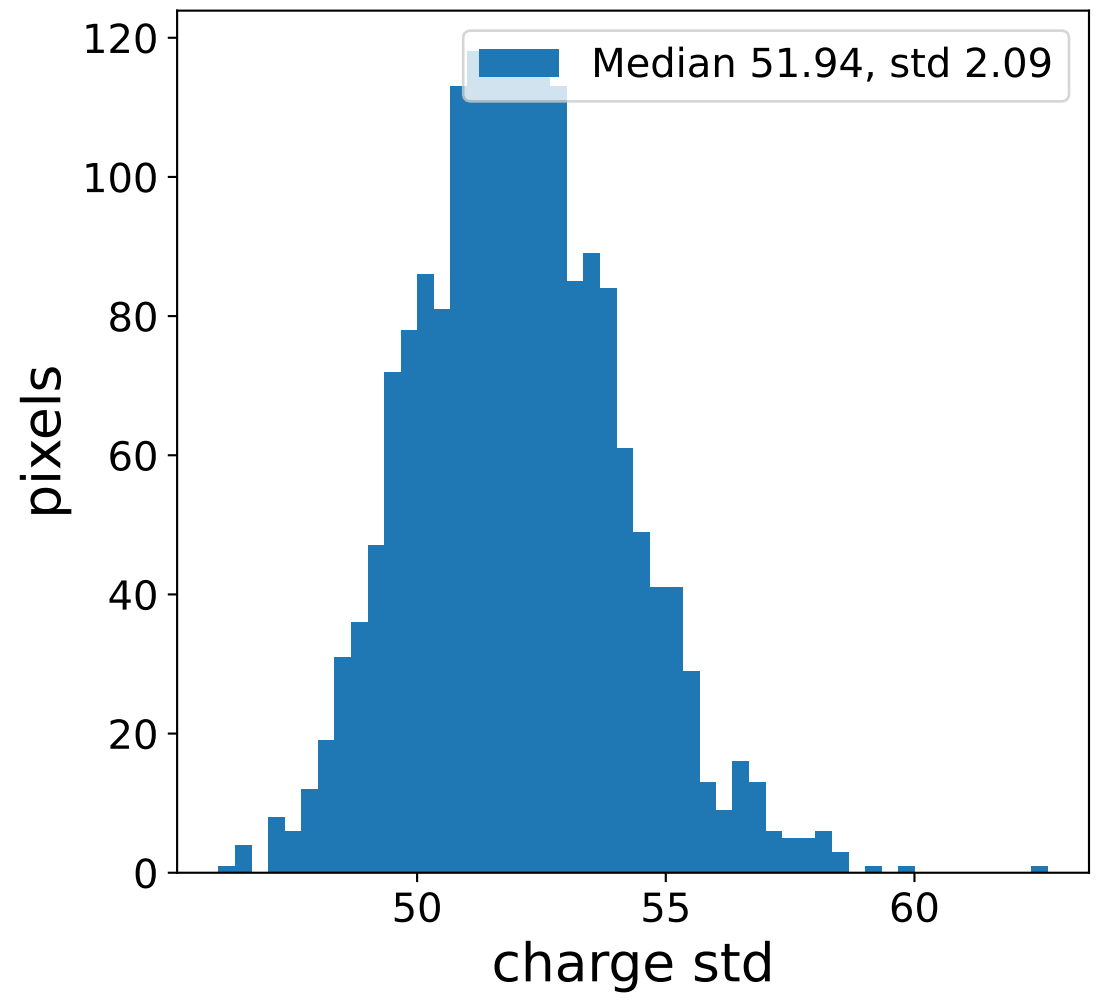

Run 8901

Run 8901

Run 8901 channel: HG

FF sample of 10000 events

pedestal sample of 10000 events

Run 8901 channel: LG

FF sample of 10000 events

pedestal sample of 10000 events