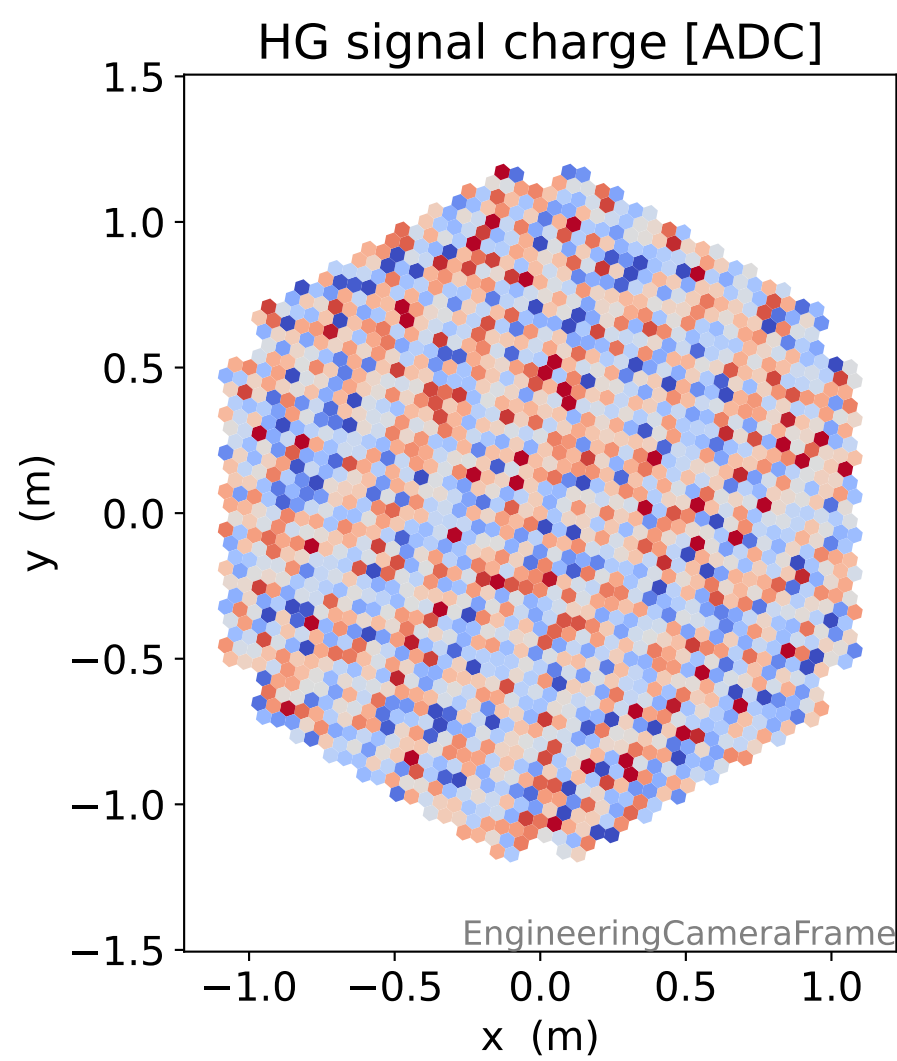

Run 8901

Run 8901

Run 8901 channel: HG

FF sample of 10000 events

pedestal sample of 10000 events

Run 8901 channel: LG

FF sample of 10000 events

pedestal sample of 10000 events