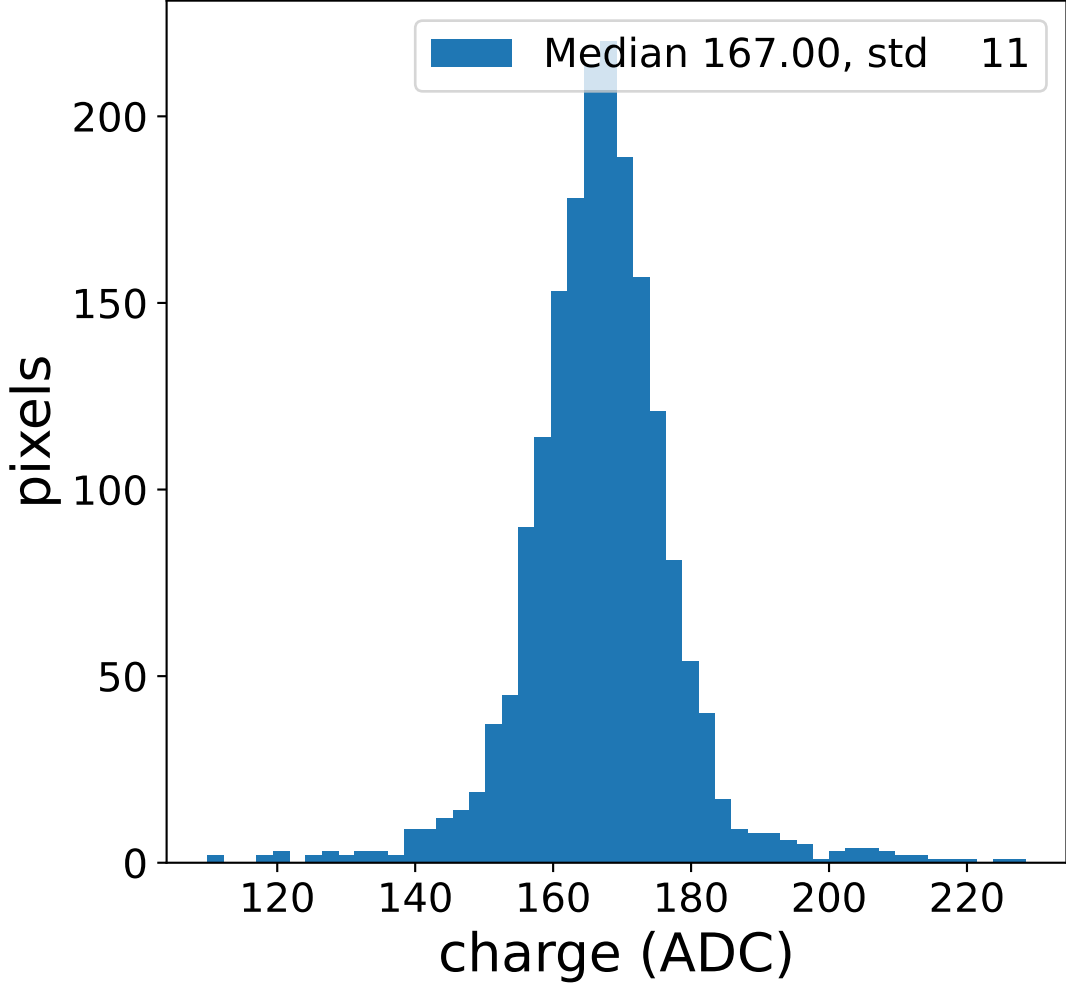

Run 8932

Run 8932

Run 8932 channel: HG

FF sample of 10000 events

pedestal sample of 10000 events

Run 8932 channel: LG

FF sample of 10000 events

pedestal sample of 10000 events