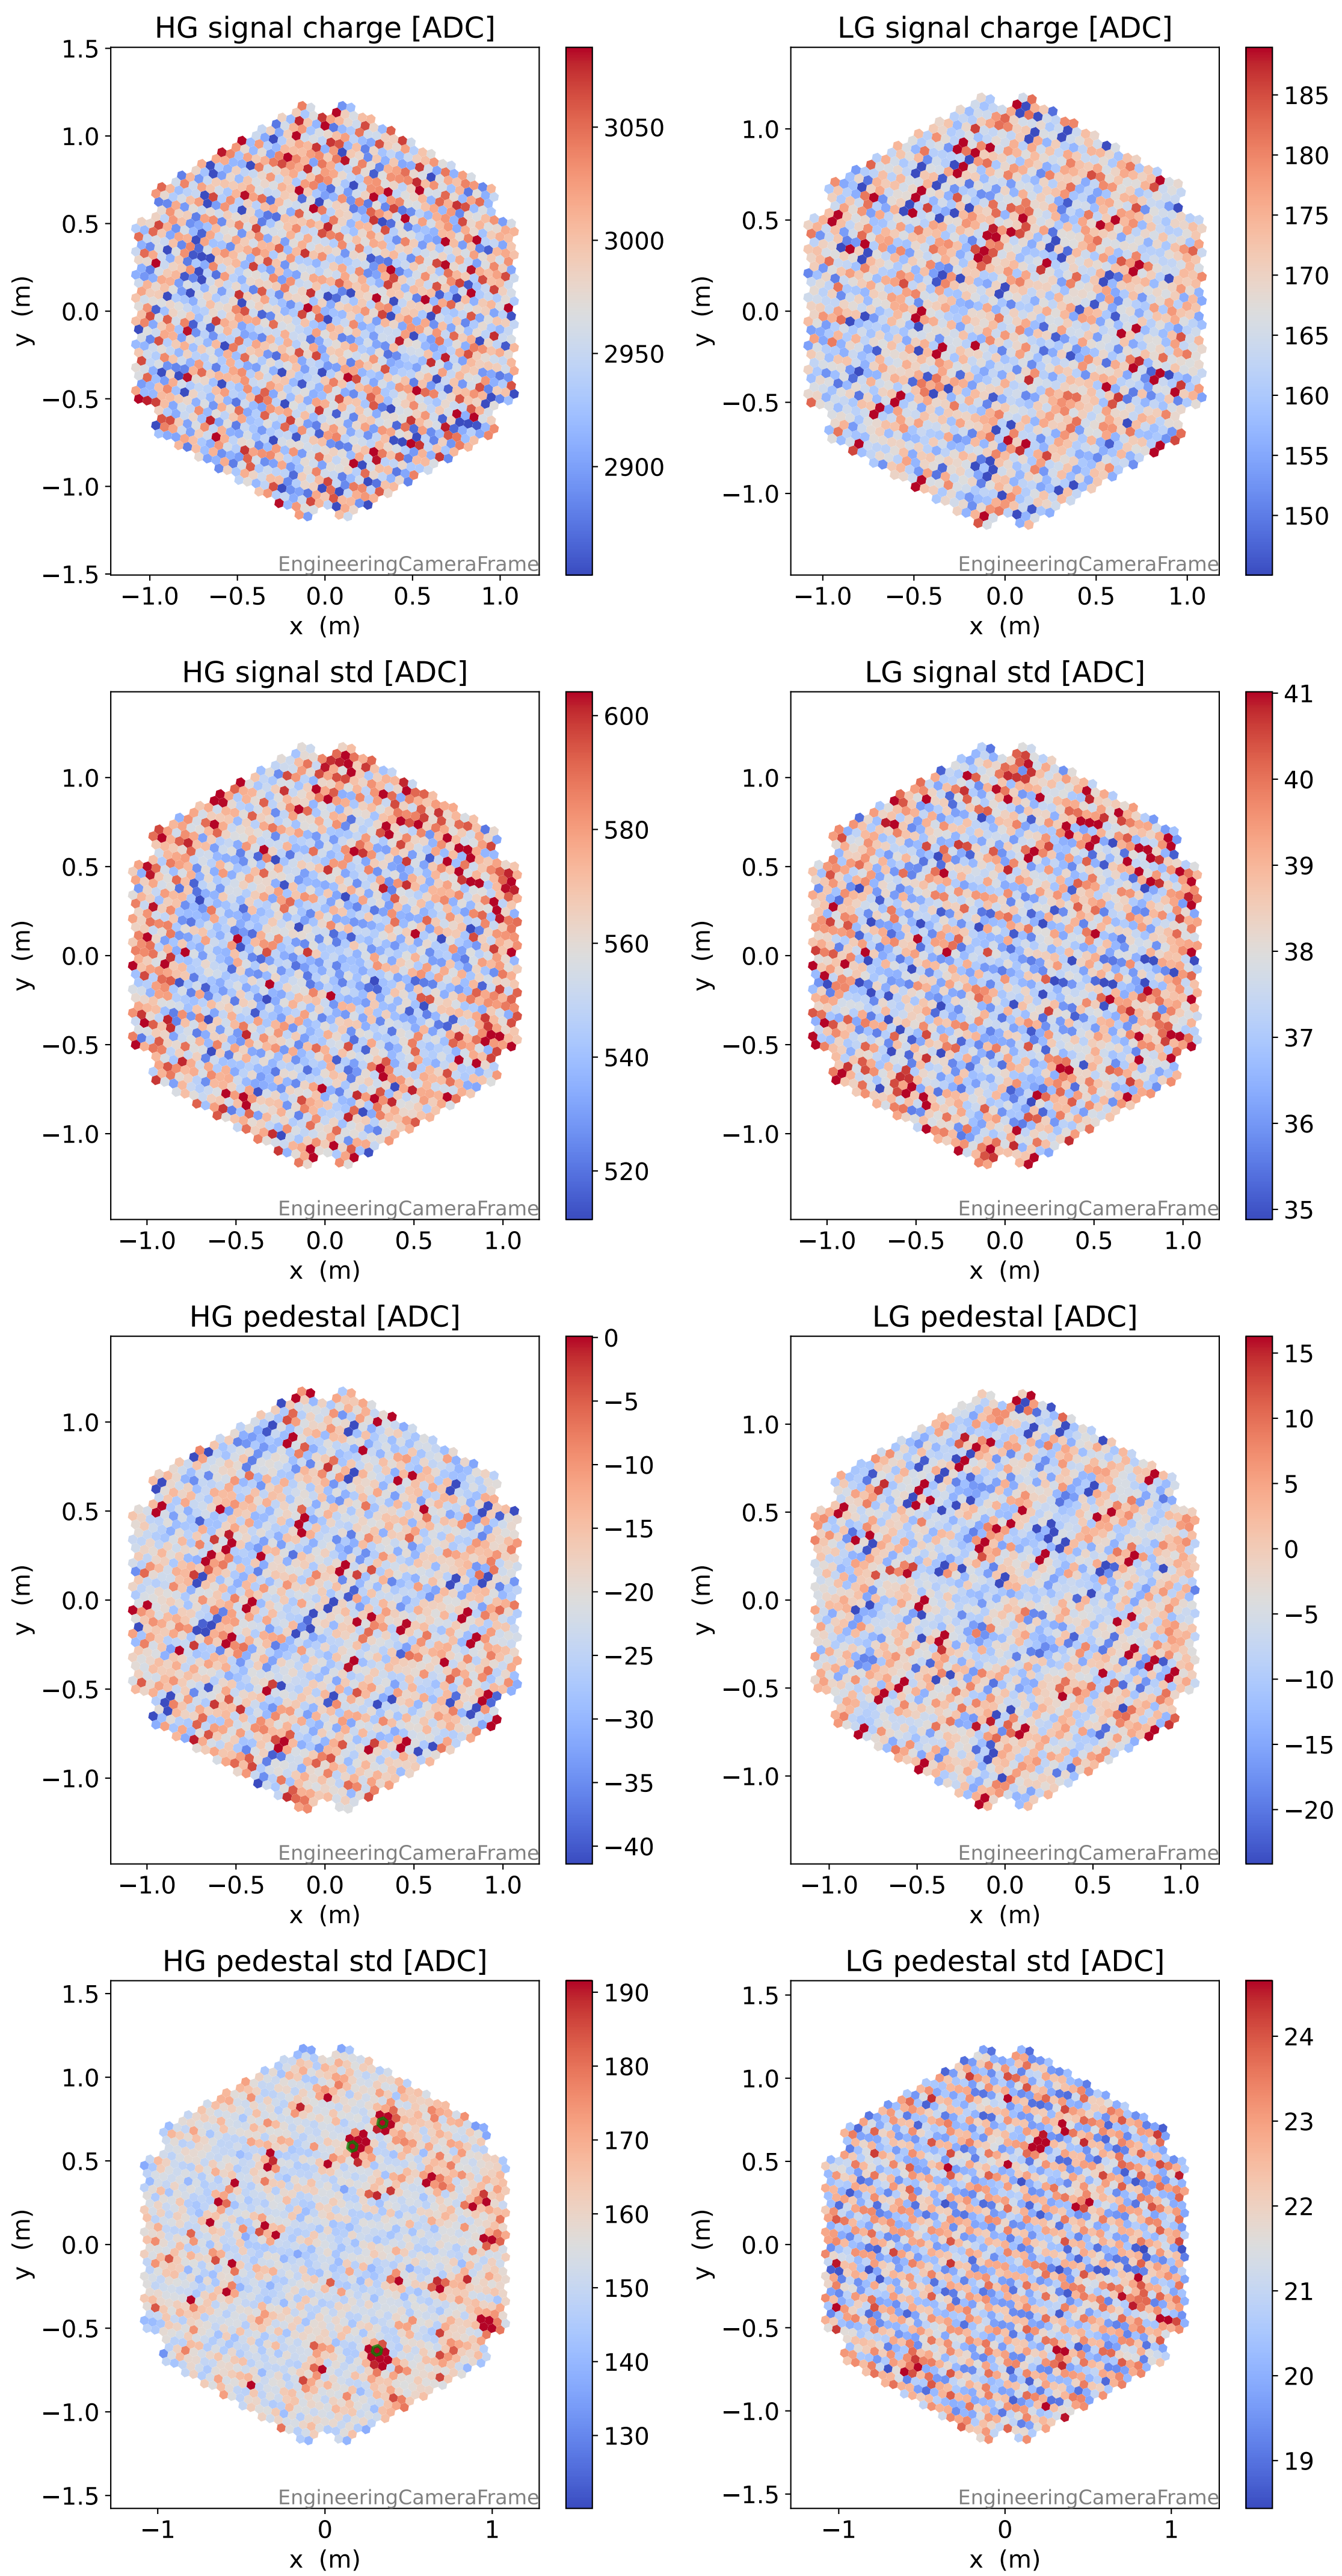

Run 8932

Run 8932

Run 8932 channel: HG

FF sample of 10000 events

pedestal sample of 10000 events

Run 8932 channel: LG

FF sample of 10000 events

pedestal sample of 10000 events