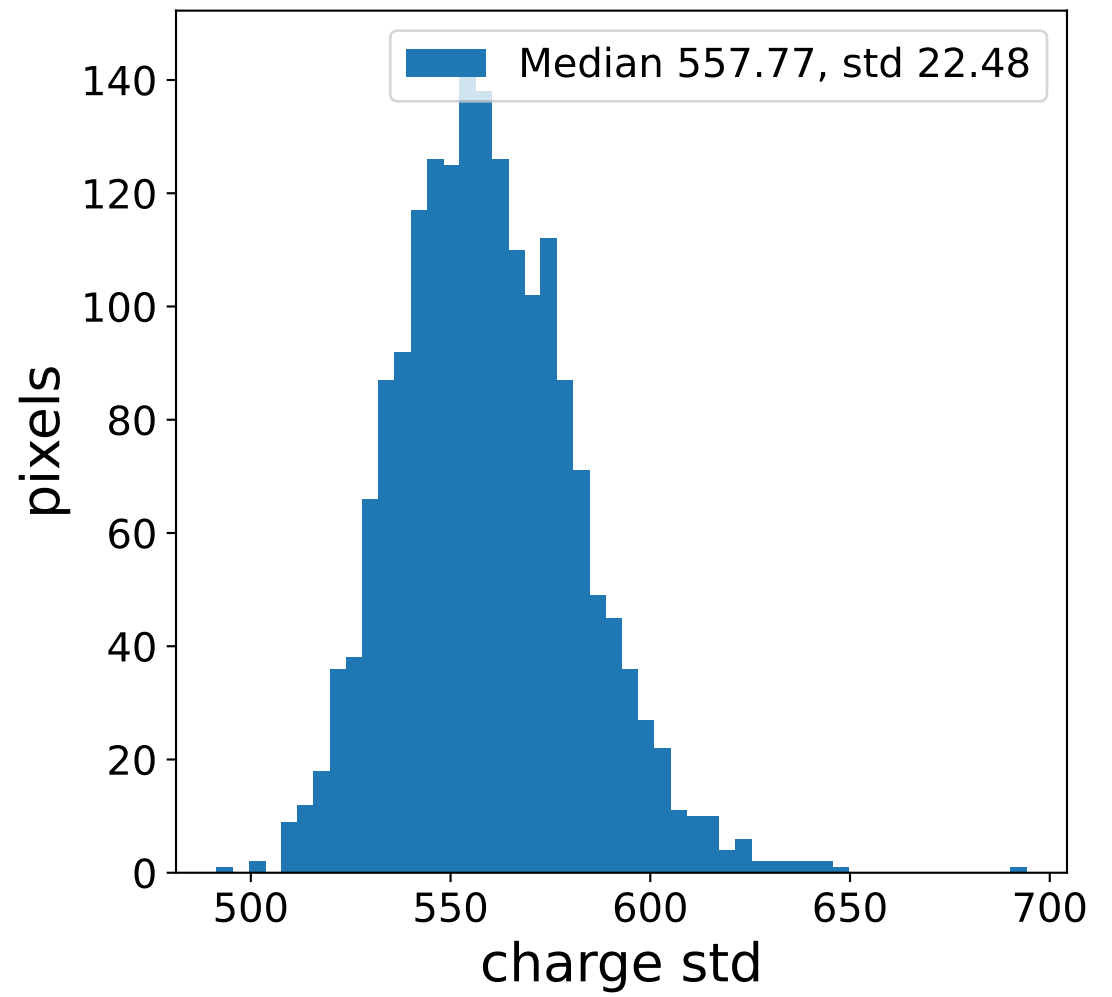

Run 8932

Run 8932

Run 8932 channel: HG

FF sample of 10000 events

pedestal sample of 10000 events

Run 8932 channel: LG

FF sample of 10000 events

pedestal sample of 10000 events