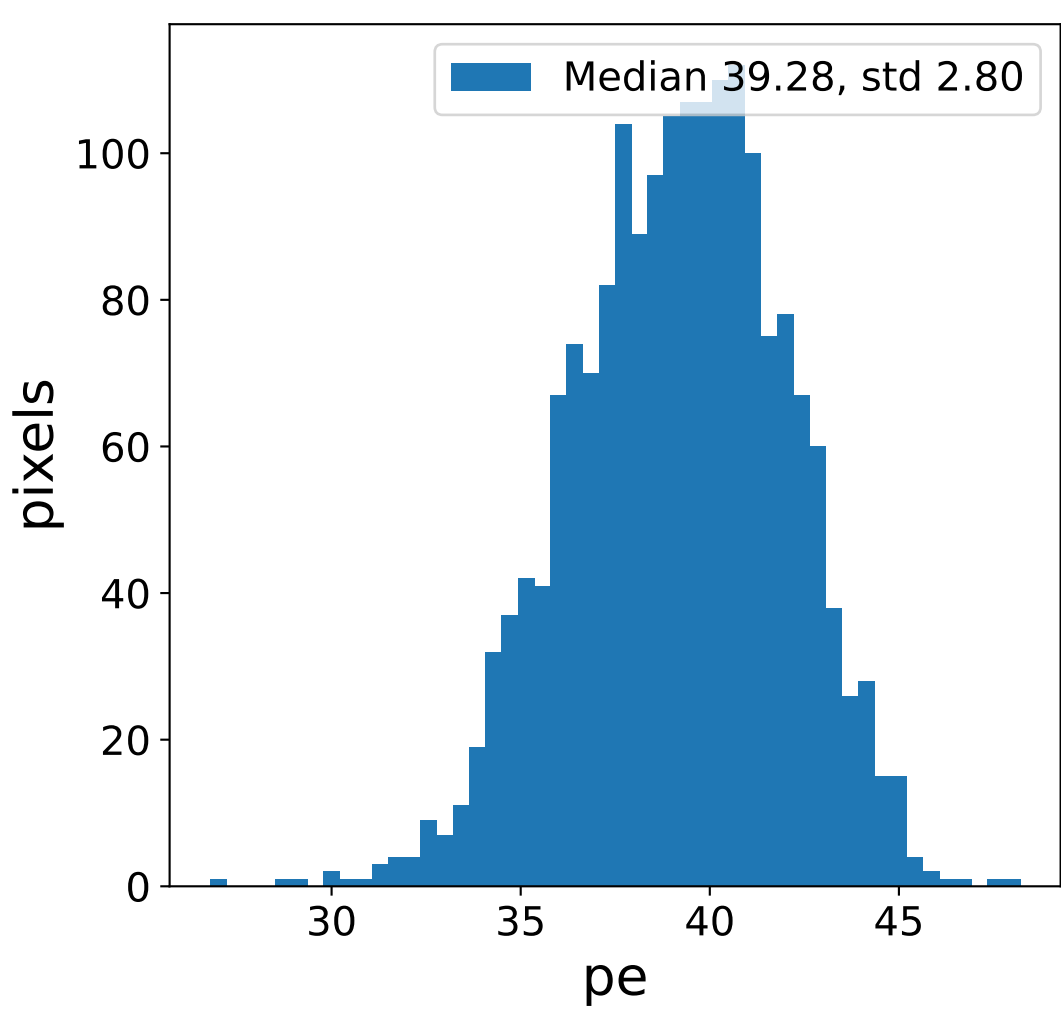

Run 8932

Run 8932

Run 8932 channel: HG

FF sample of 10000 events

pedestal sample of 10000 events

Run 8932 channel: LG

FF sample of 10000 events

pedestal sample of 10000 events