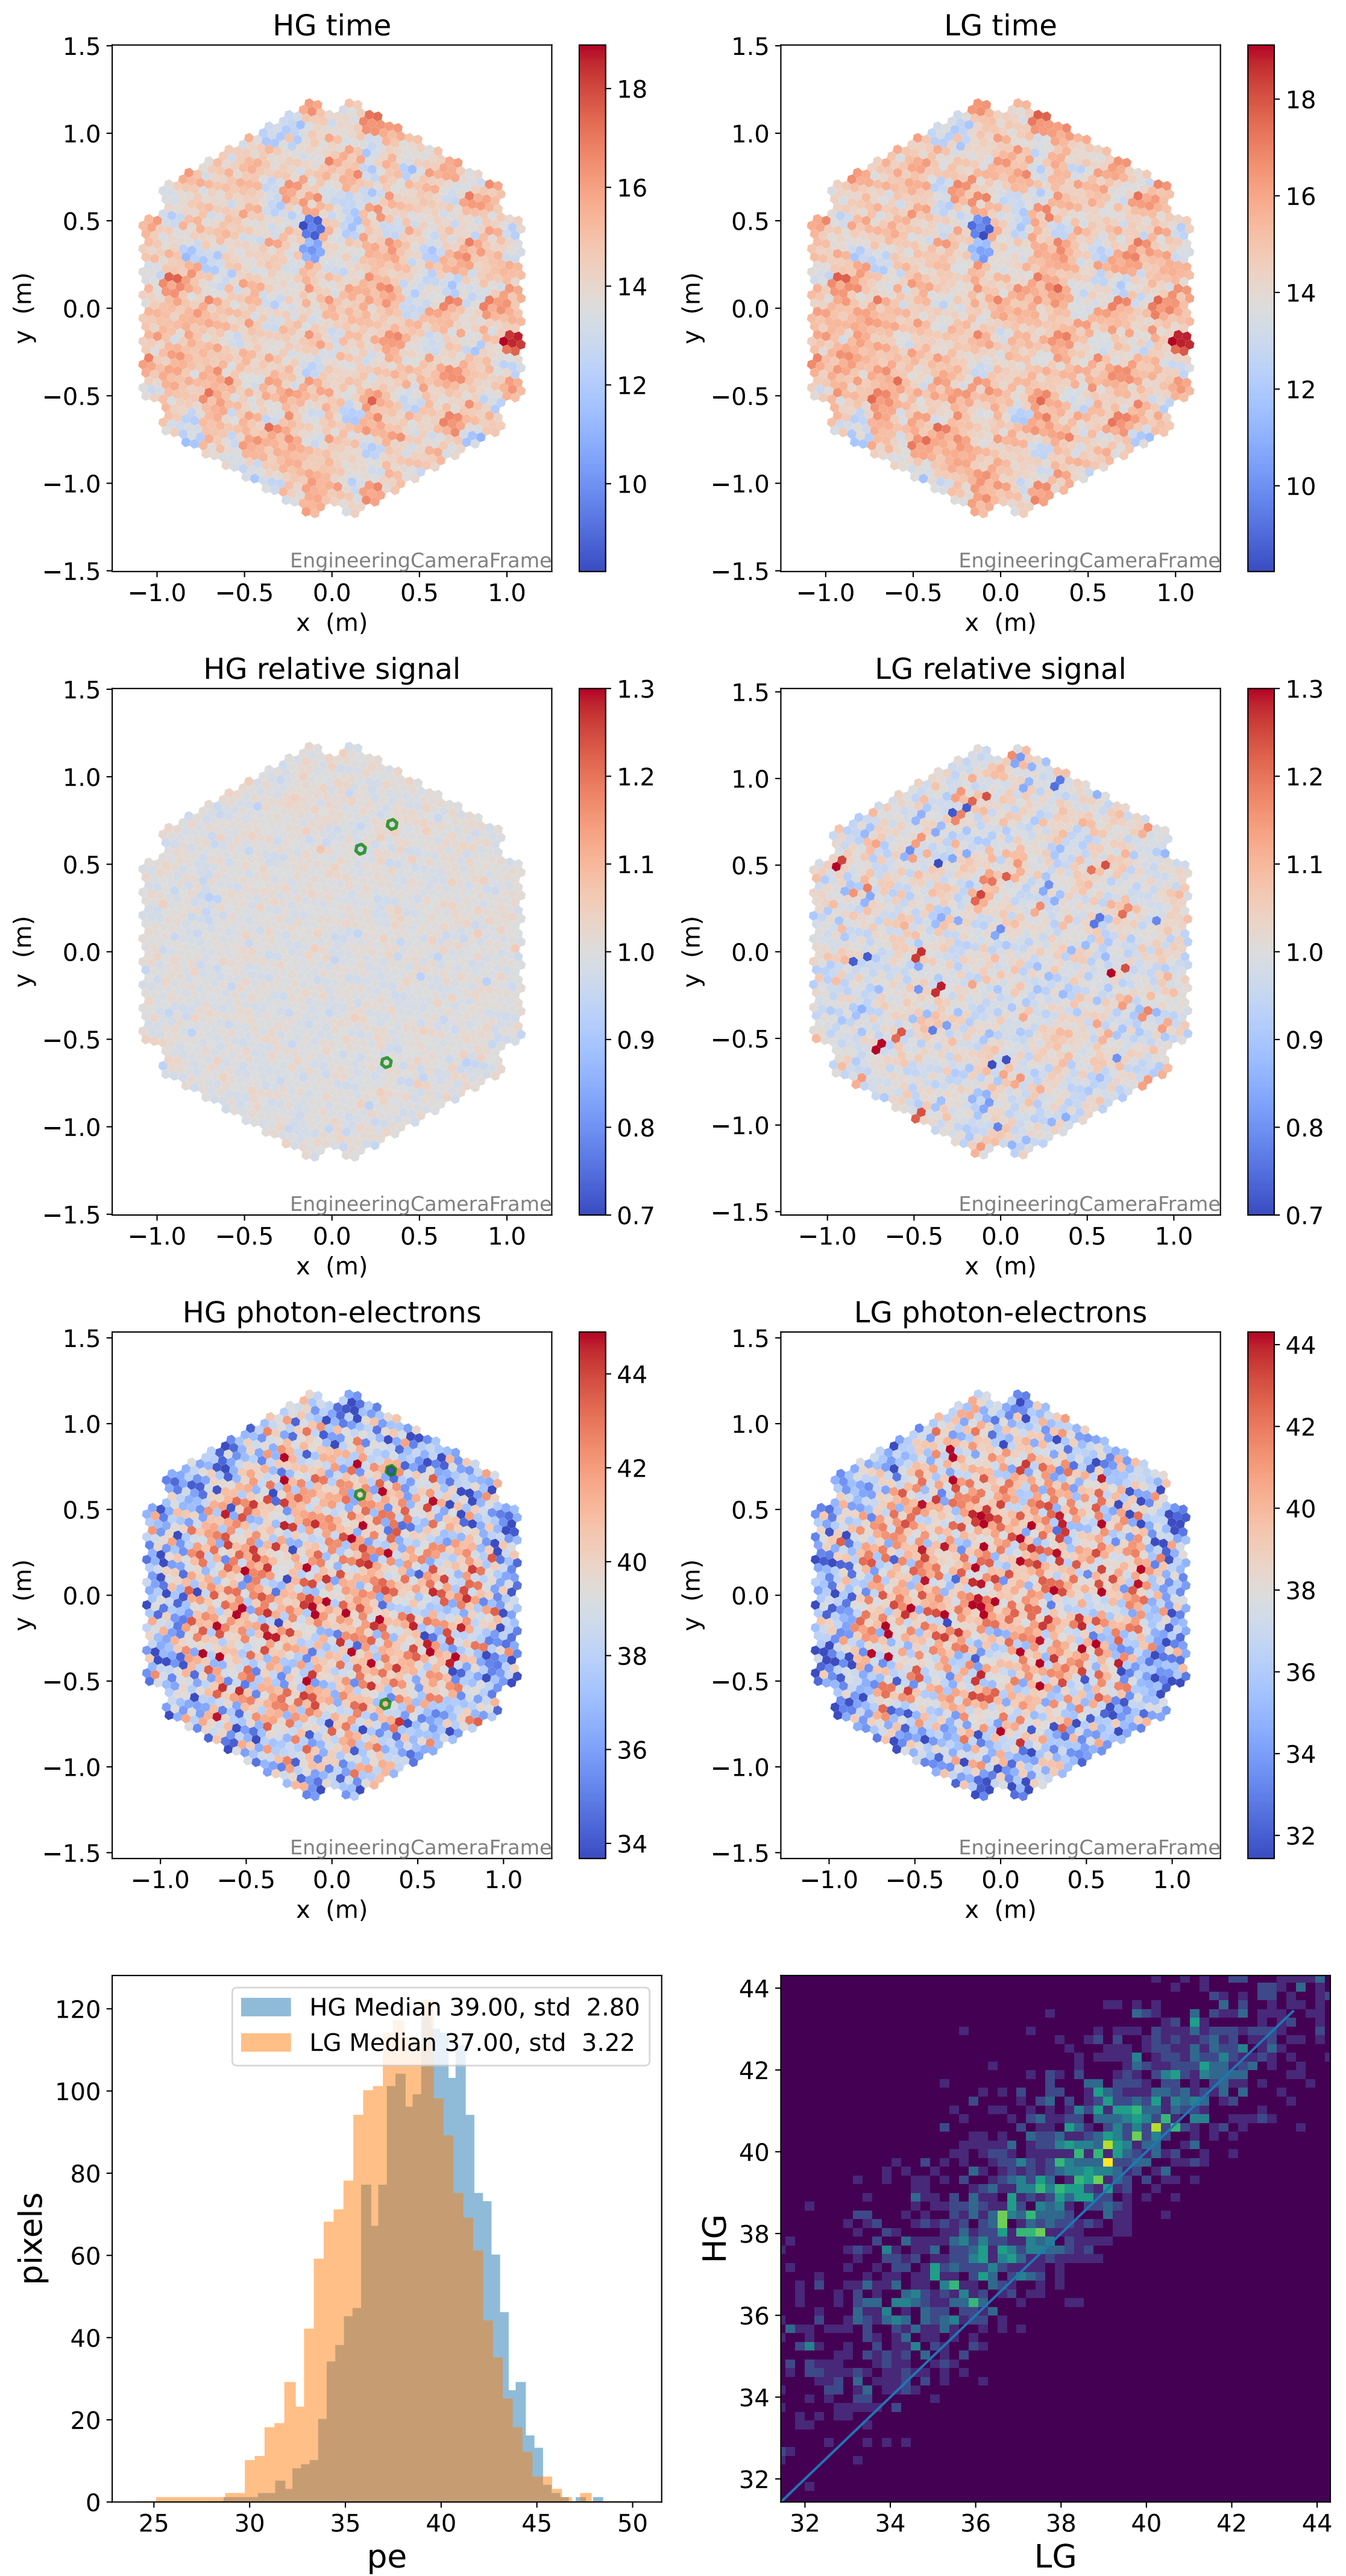

Run 8932

Run 8932

Run 8932 channel: HG

FF sample of 10000 events

pedestal sample of 10000 events

Run 8932 channel: LG

FF sample of 10000 events

pedestal sample of 10000 events