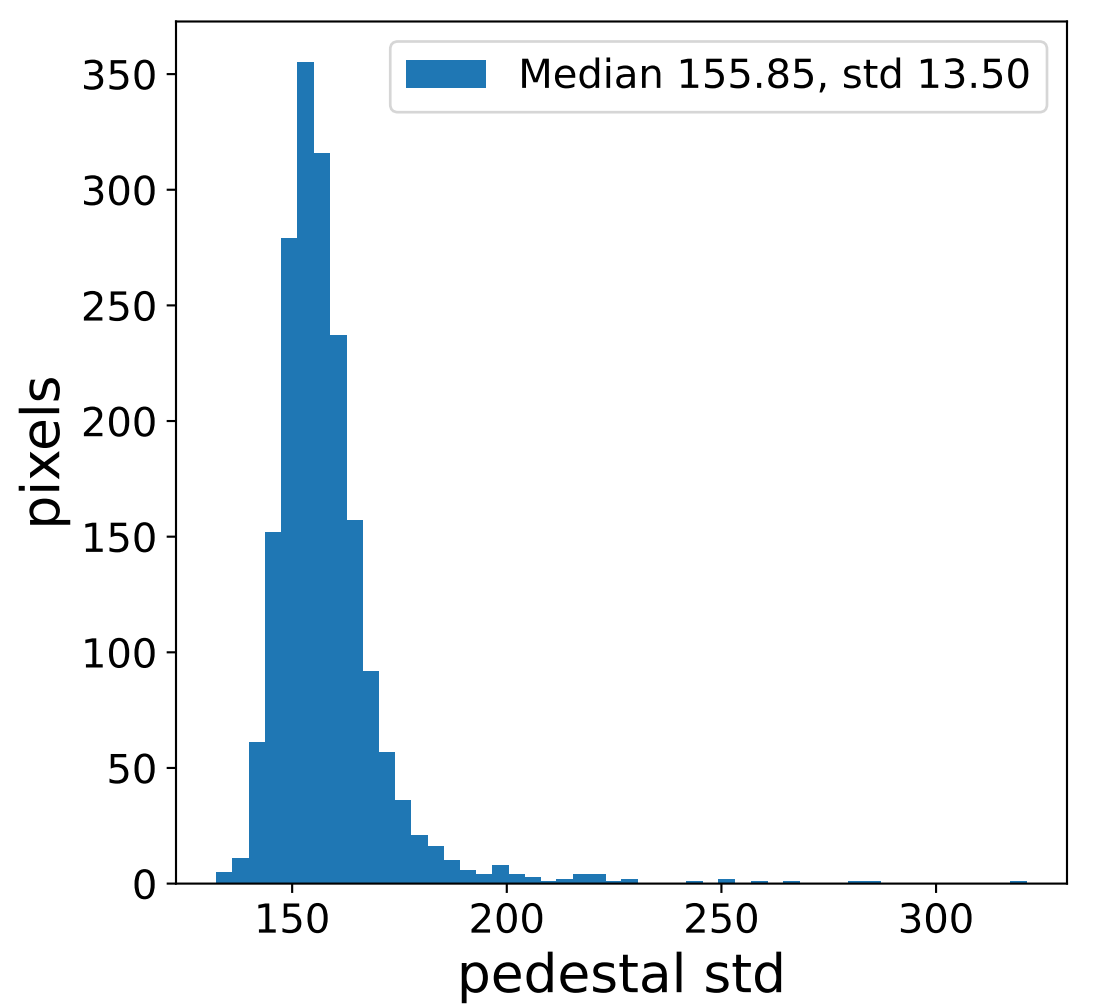

Run 8932

Run 8932

Run 8932 channel: HG

FF sample of 10000 events

pedestal sample of 10000 events

Run 8932 channel: LG

FF sample of 10000 events

pedestal sample of 10000 events