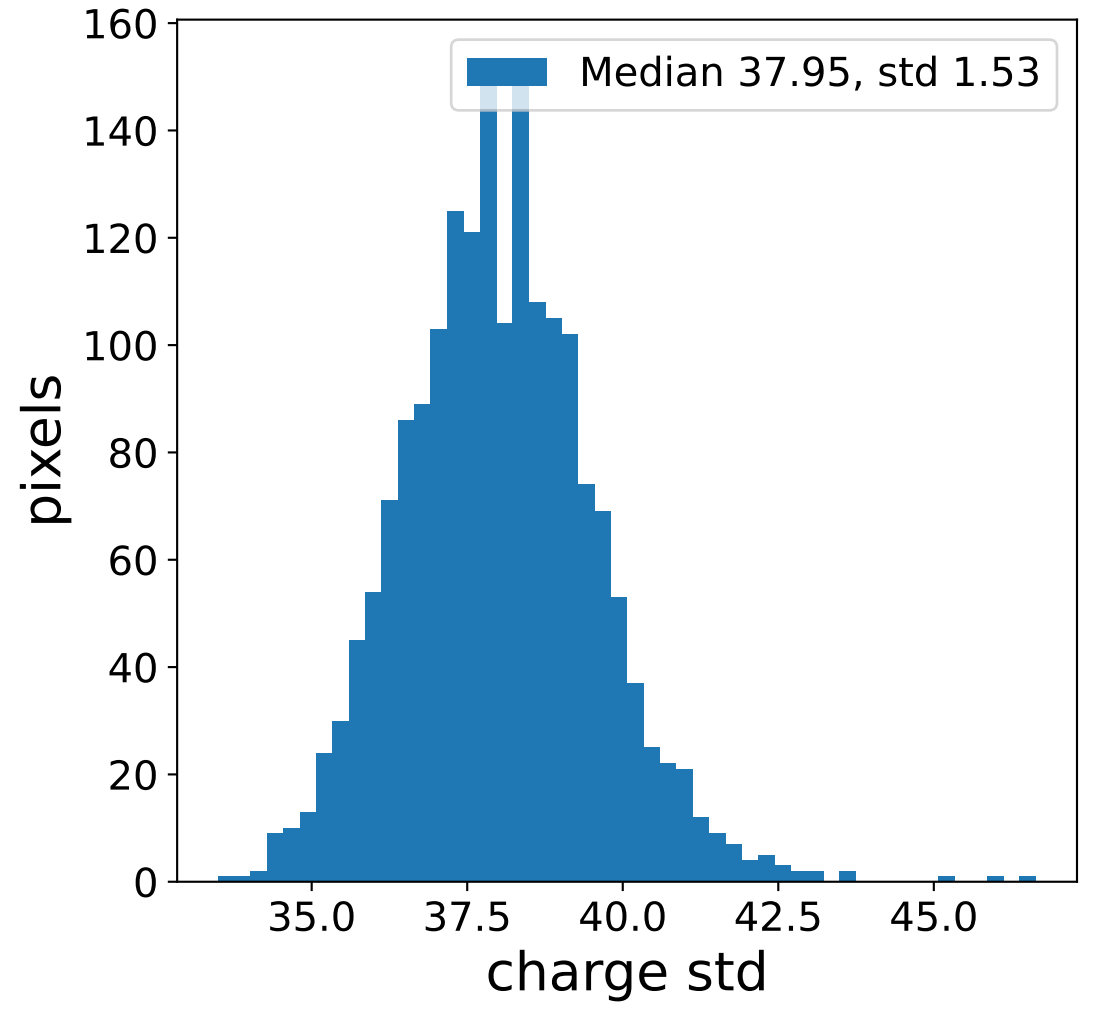

Run 8932

Run 8932

Run 8932 channel: HG

FF sample of 10000 events

pedestal sample of 10000 events

Run 8932 channel: LG

FF sample of 10000 events

pedestal sample of 10000 events