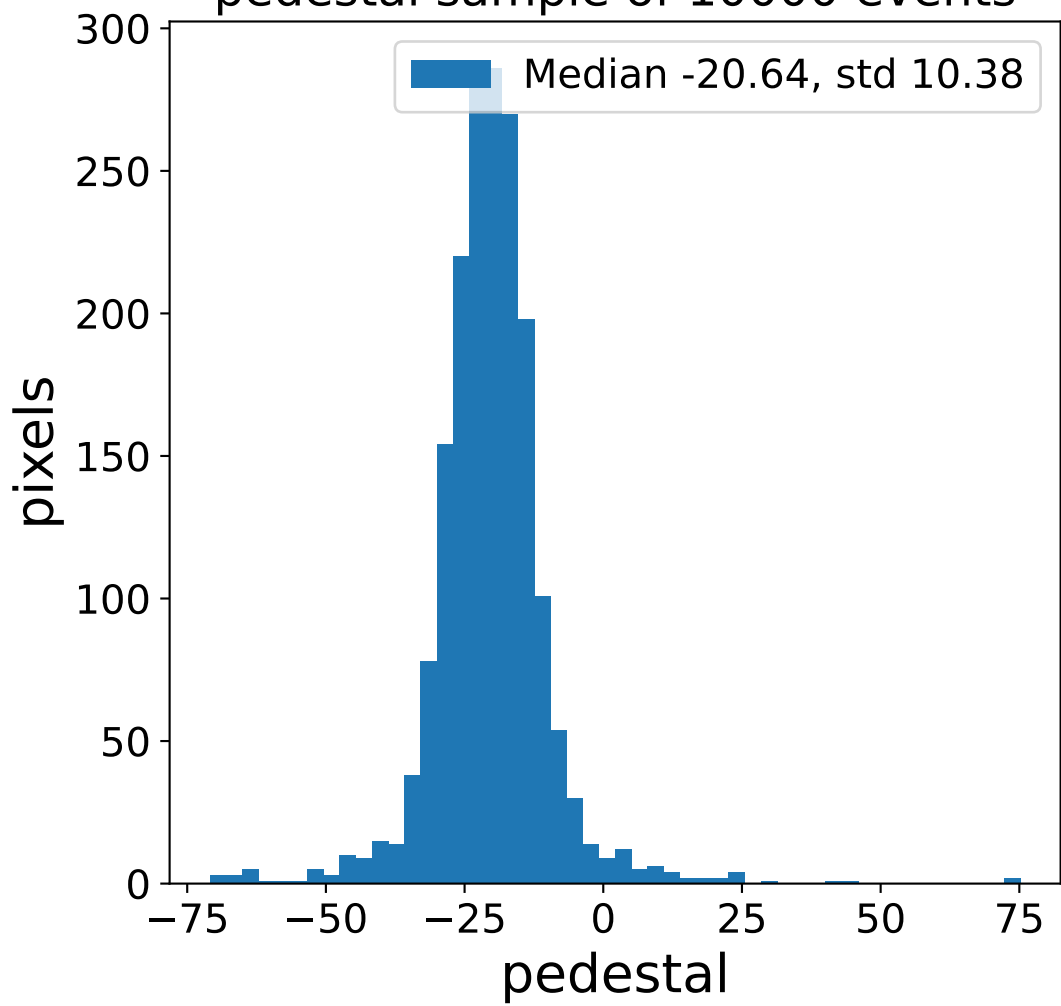

Run 8932

Run 8932

Run 8932 channel: HG

FF sample of 10000 events

pedestal sample of 10000 events

Run 8932 channel: LG

FF sample of 10000 events

pedestal sample of 10000 events