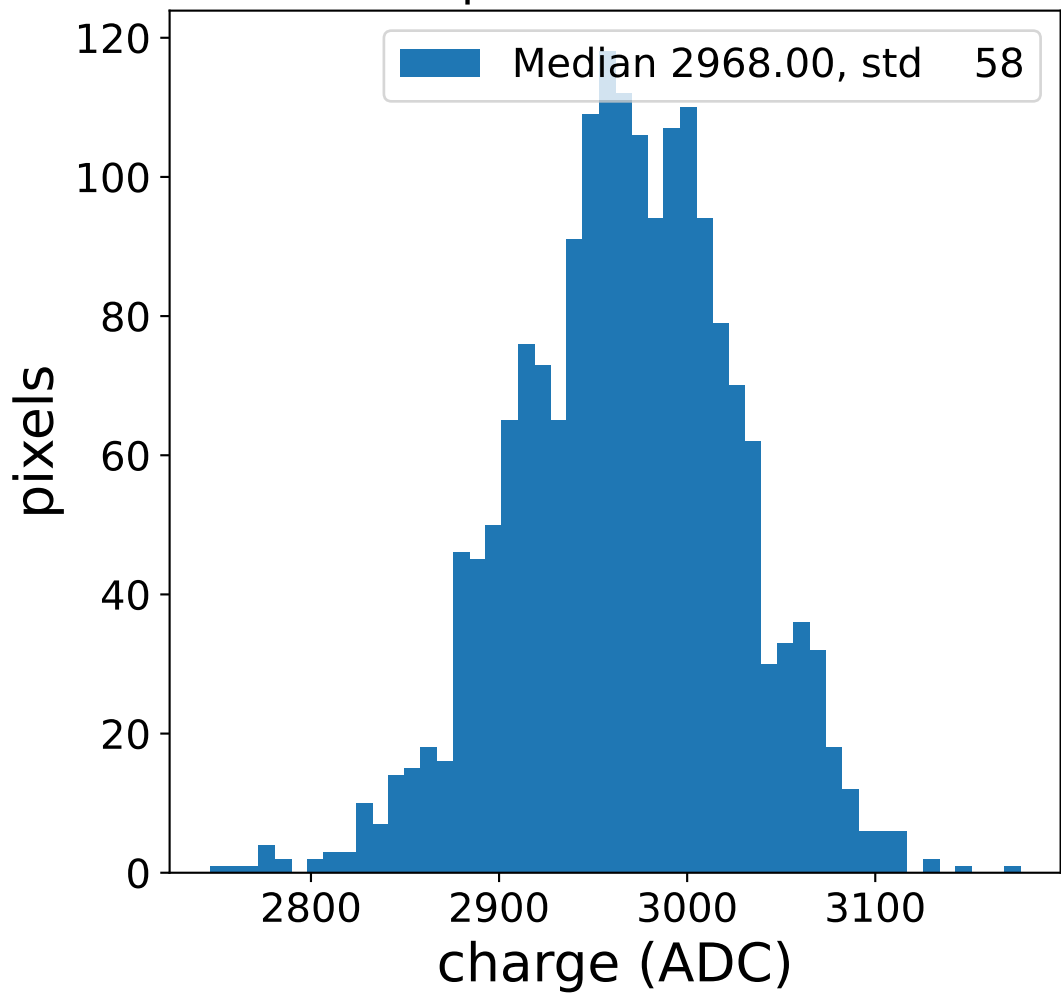

Run 8932

Run 8932

Run 8932 channel: HG

FF sample of 10000 events

pedestal sample of 10000 events

Run 8932 channel: LG

FF sample of 10000 events

pedestal sample of 10000 events