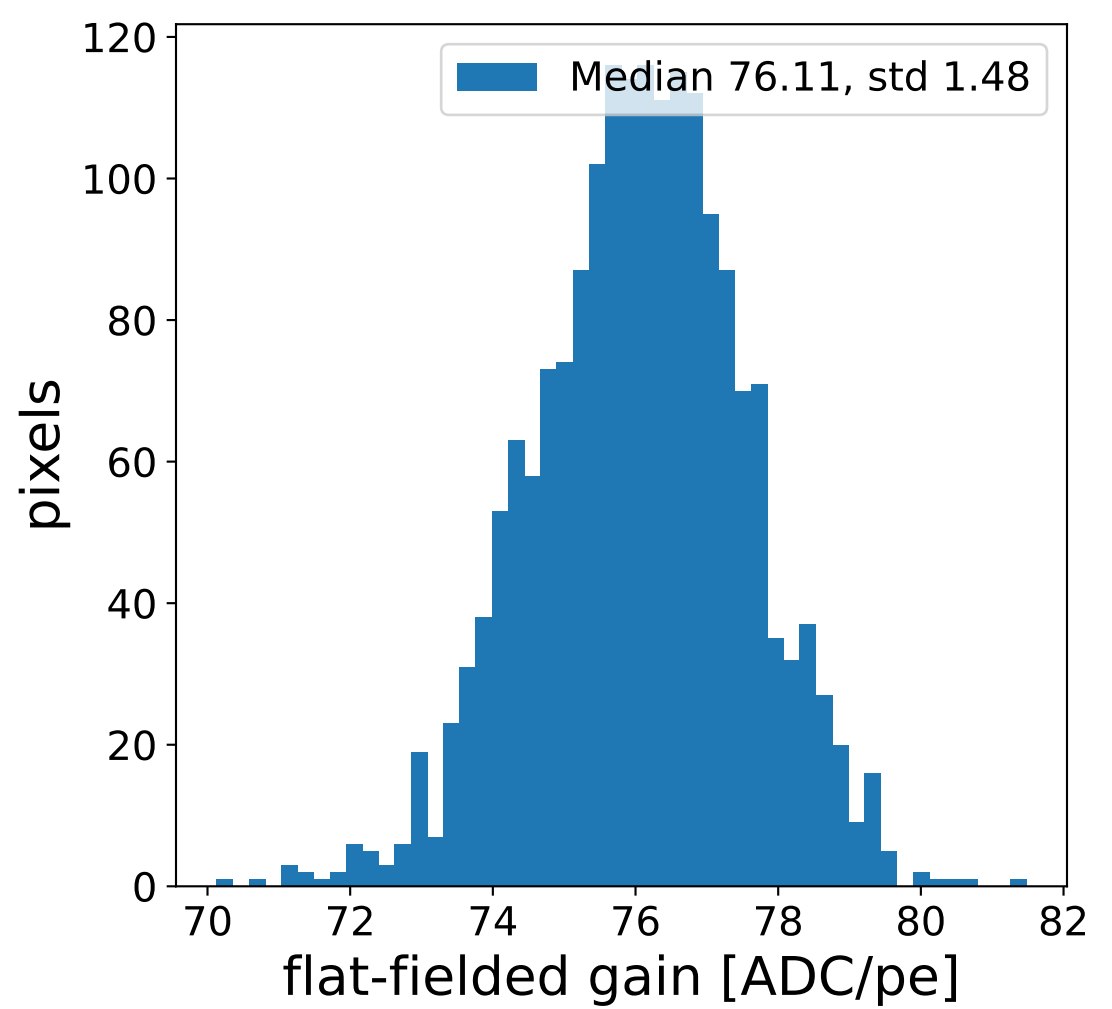

Run 8932

Run 8932

Run 8932 channel: HG

FF sample of 10000 events

pedestal sample of 10000 events

Run 8932 channel: LG

FF sample of 10000 events

pedestal sample of 10000 events