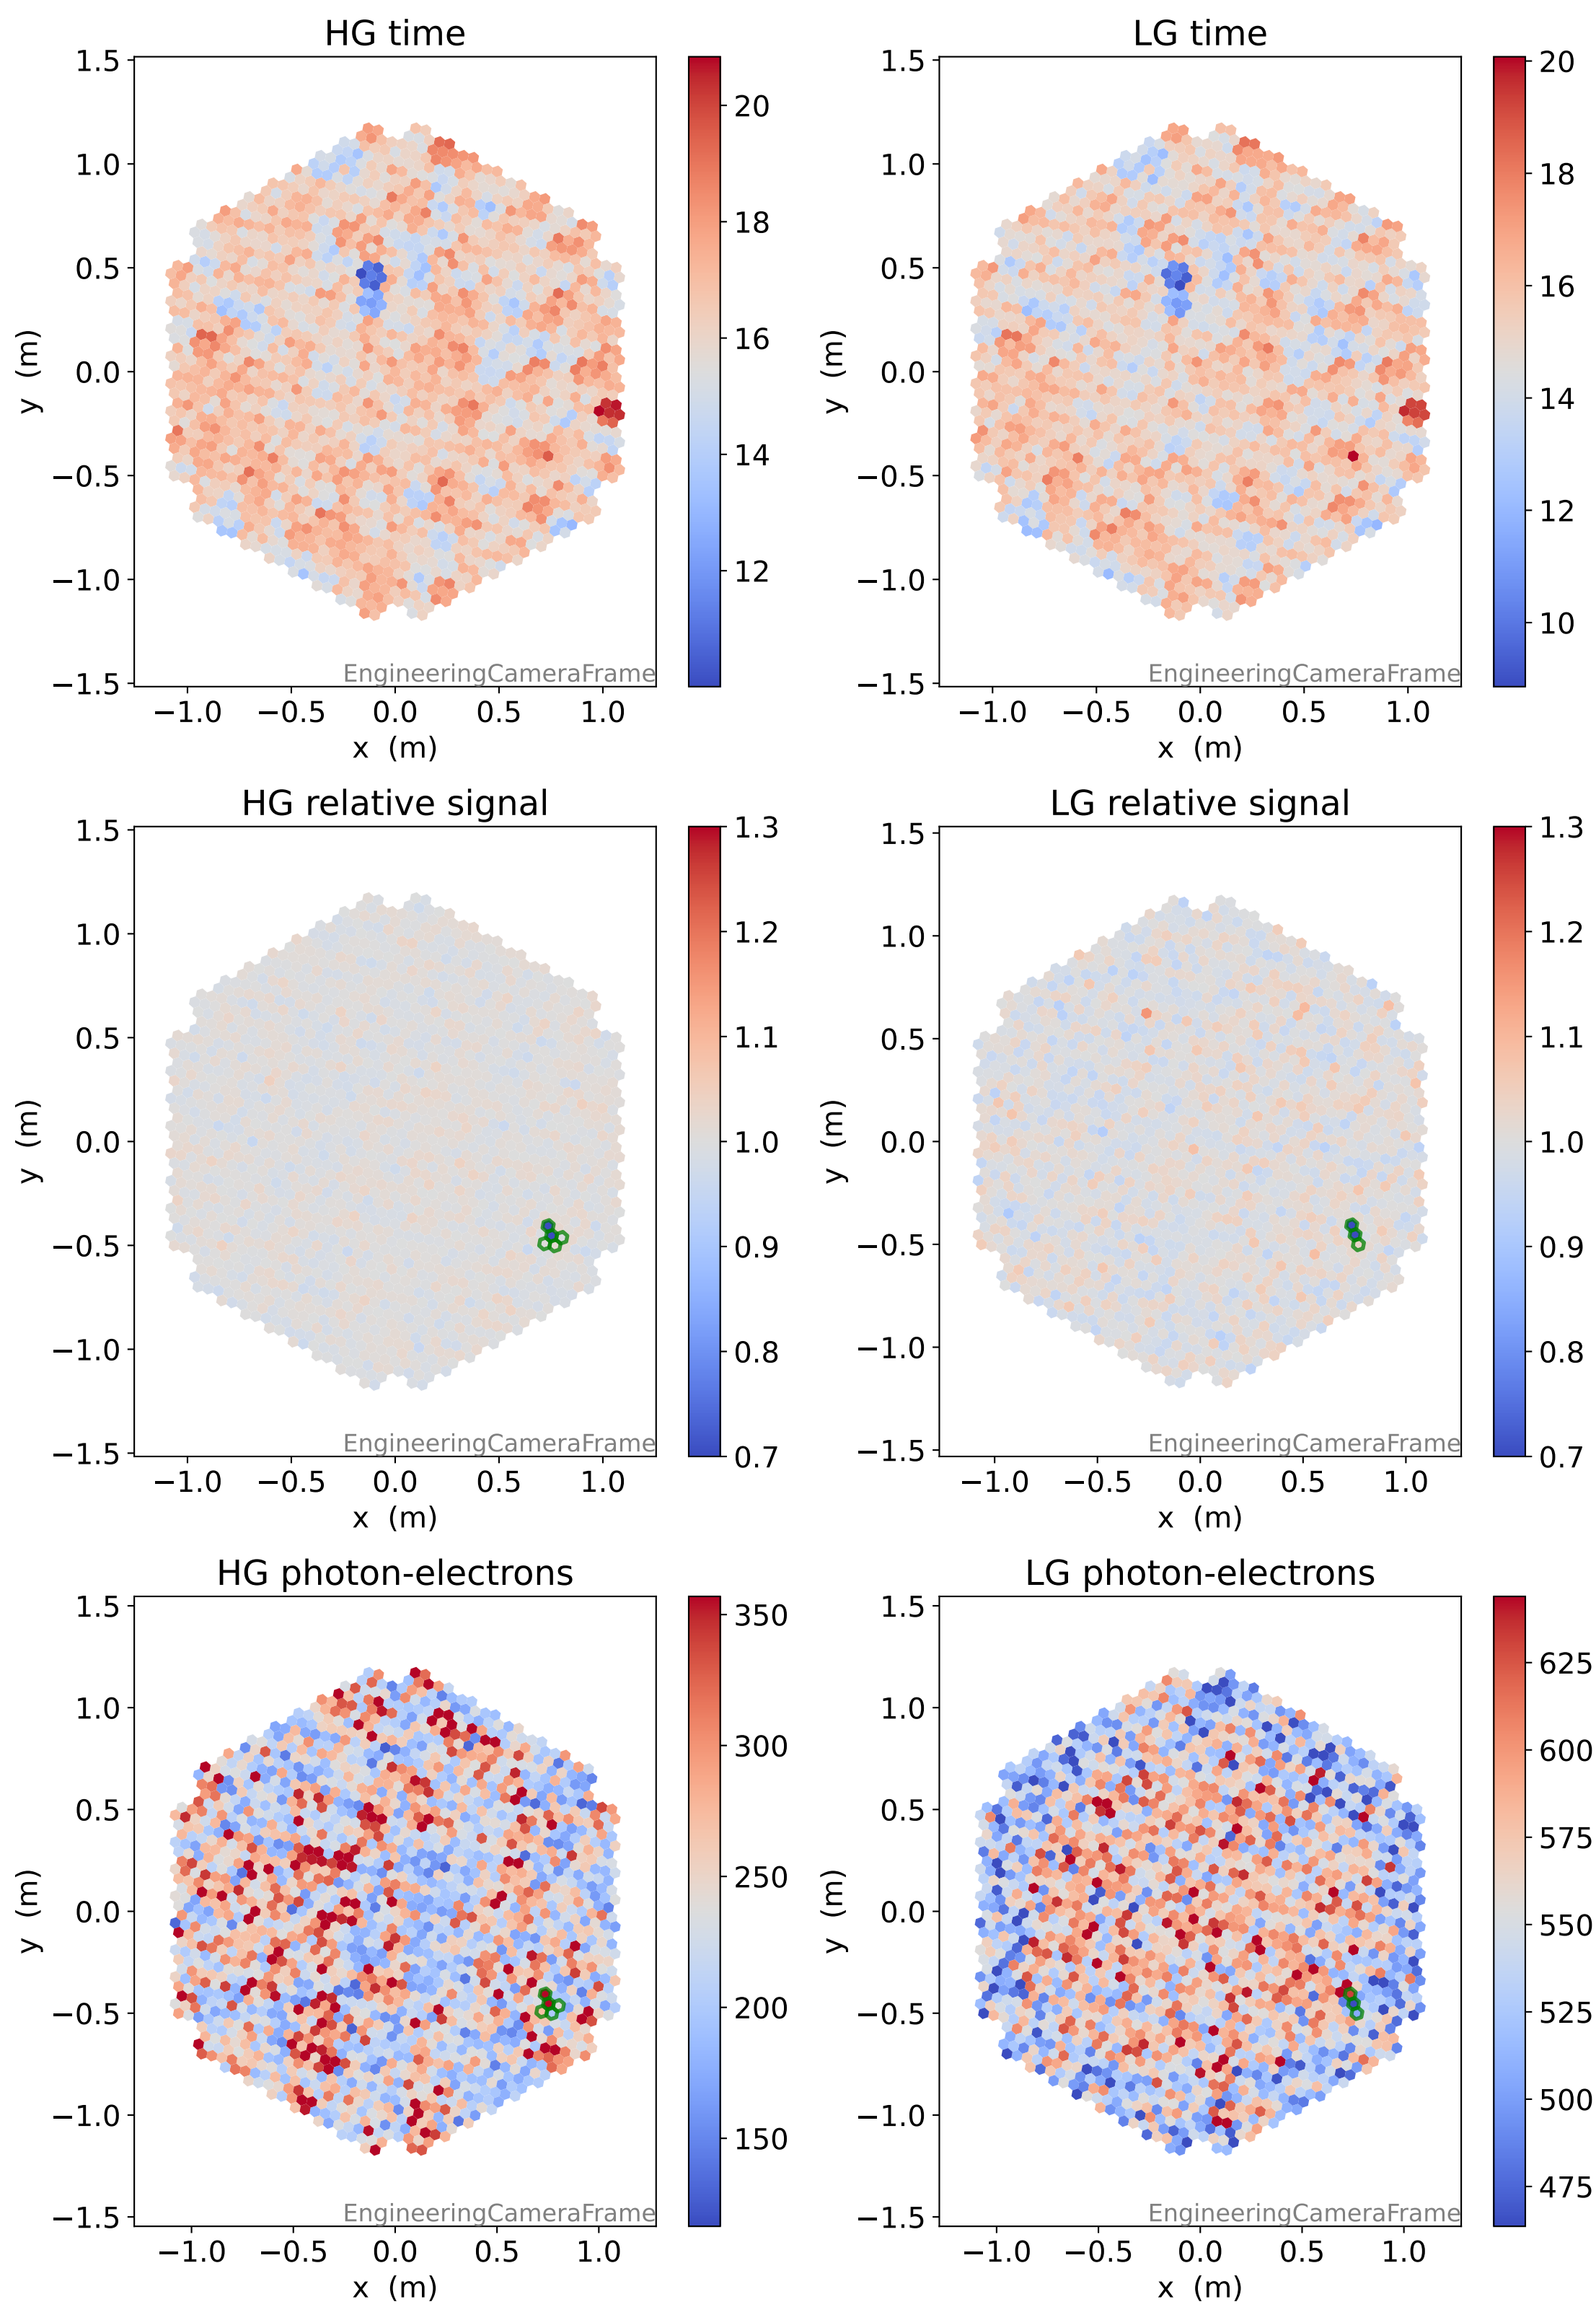

Run 9466

Run 9466

Run 9466 channel: HG

FF sample of 10000 events

pedestal sample of 10000 events

Run 9466 channel: LG

FF sample of 10000 events

pedestal sample of 10000 events