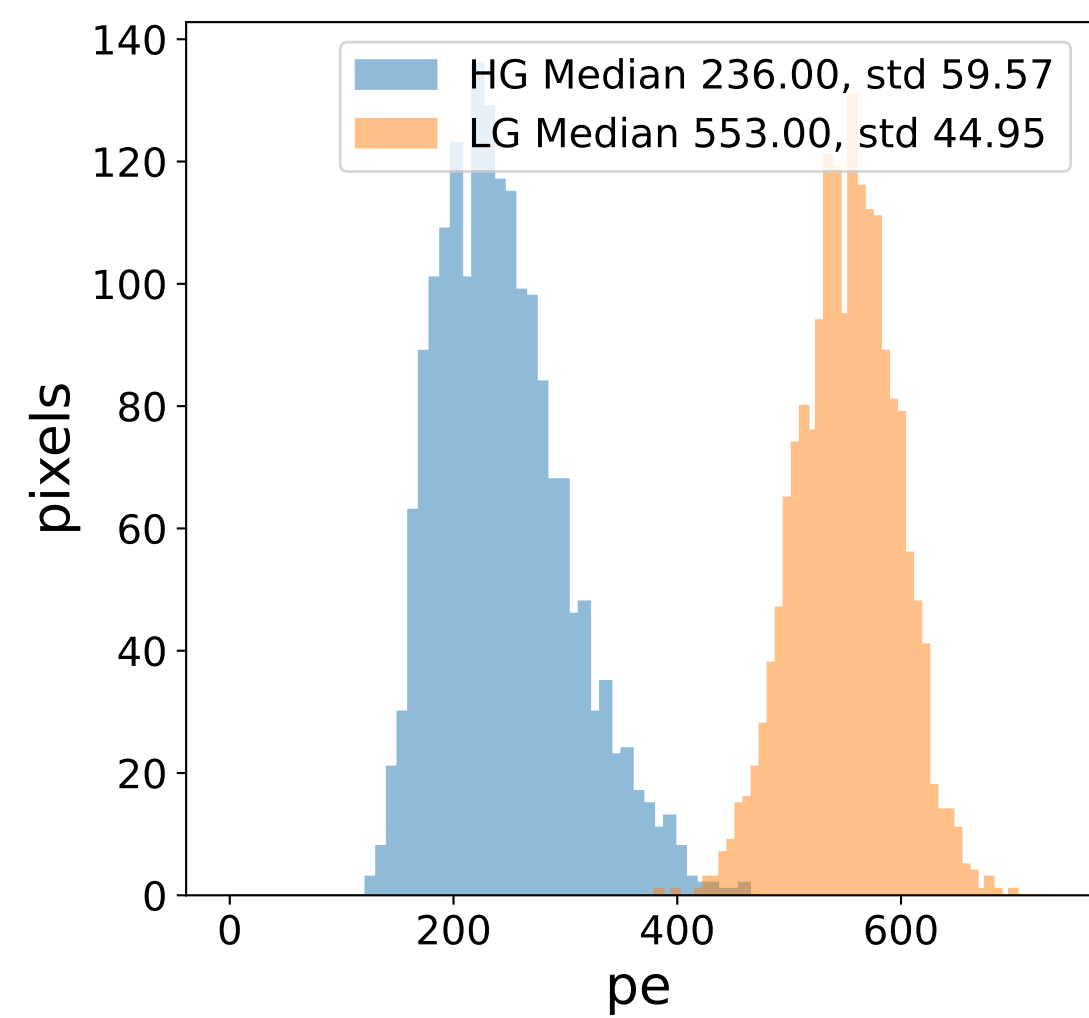

Run 9466

Run 9466

Run 9466 channel: HG

FF sample of 10000 events

pedestal sample of 10000 events

Run 9466 channel: LG

FF sample of 10000 events

pedestal sample of 10000 events