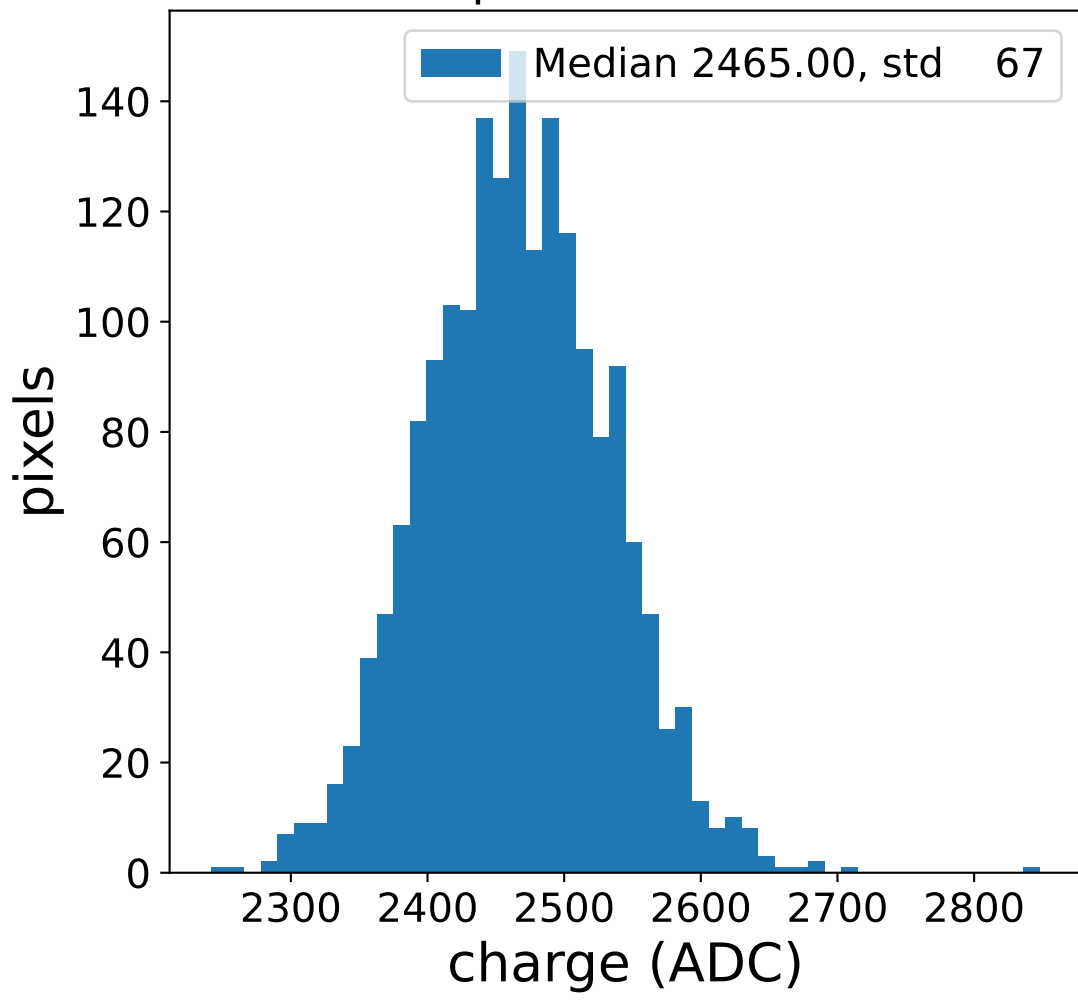

Run 9466

Run 9466

Run 9466 channel: HG

FF sample of 10000 events

pedestal sample of 10000 events

Run 9466 channel: LG

FF sample of 10000 events

pedestal sample of 10000 events