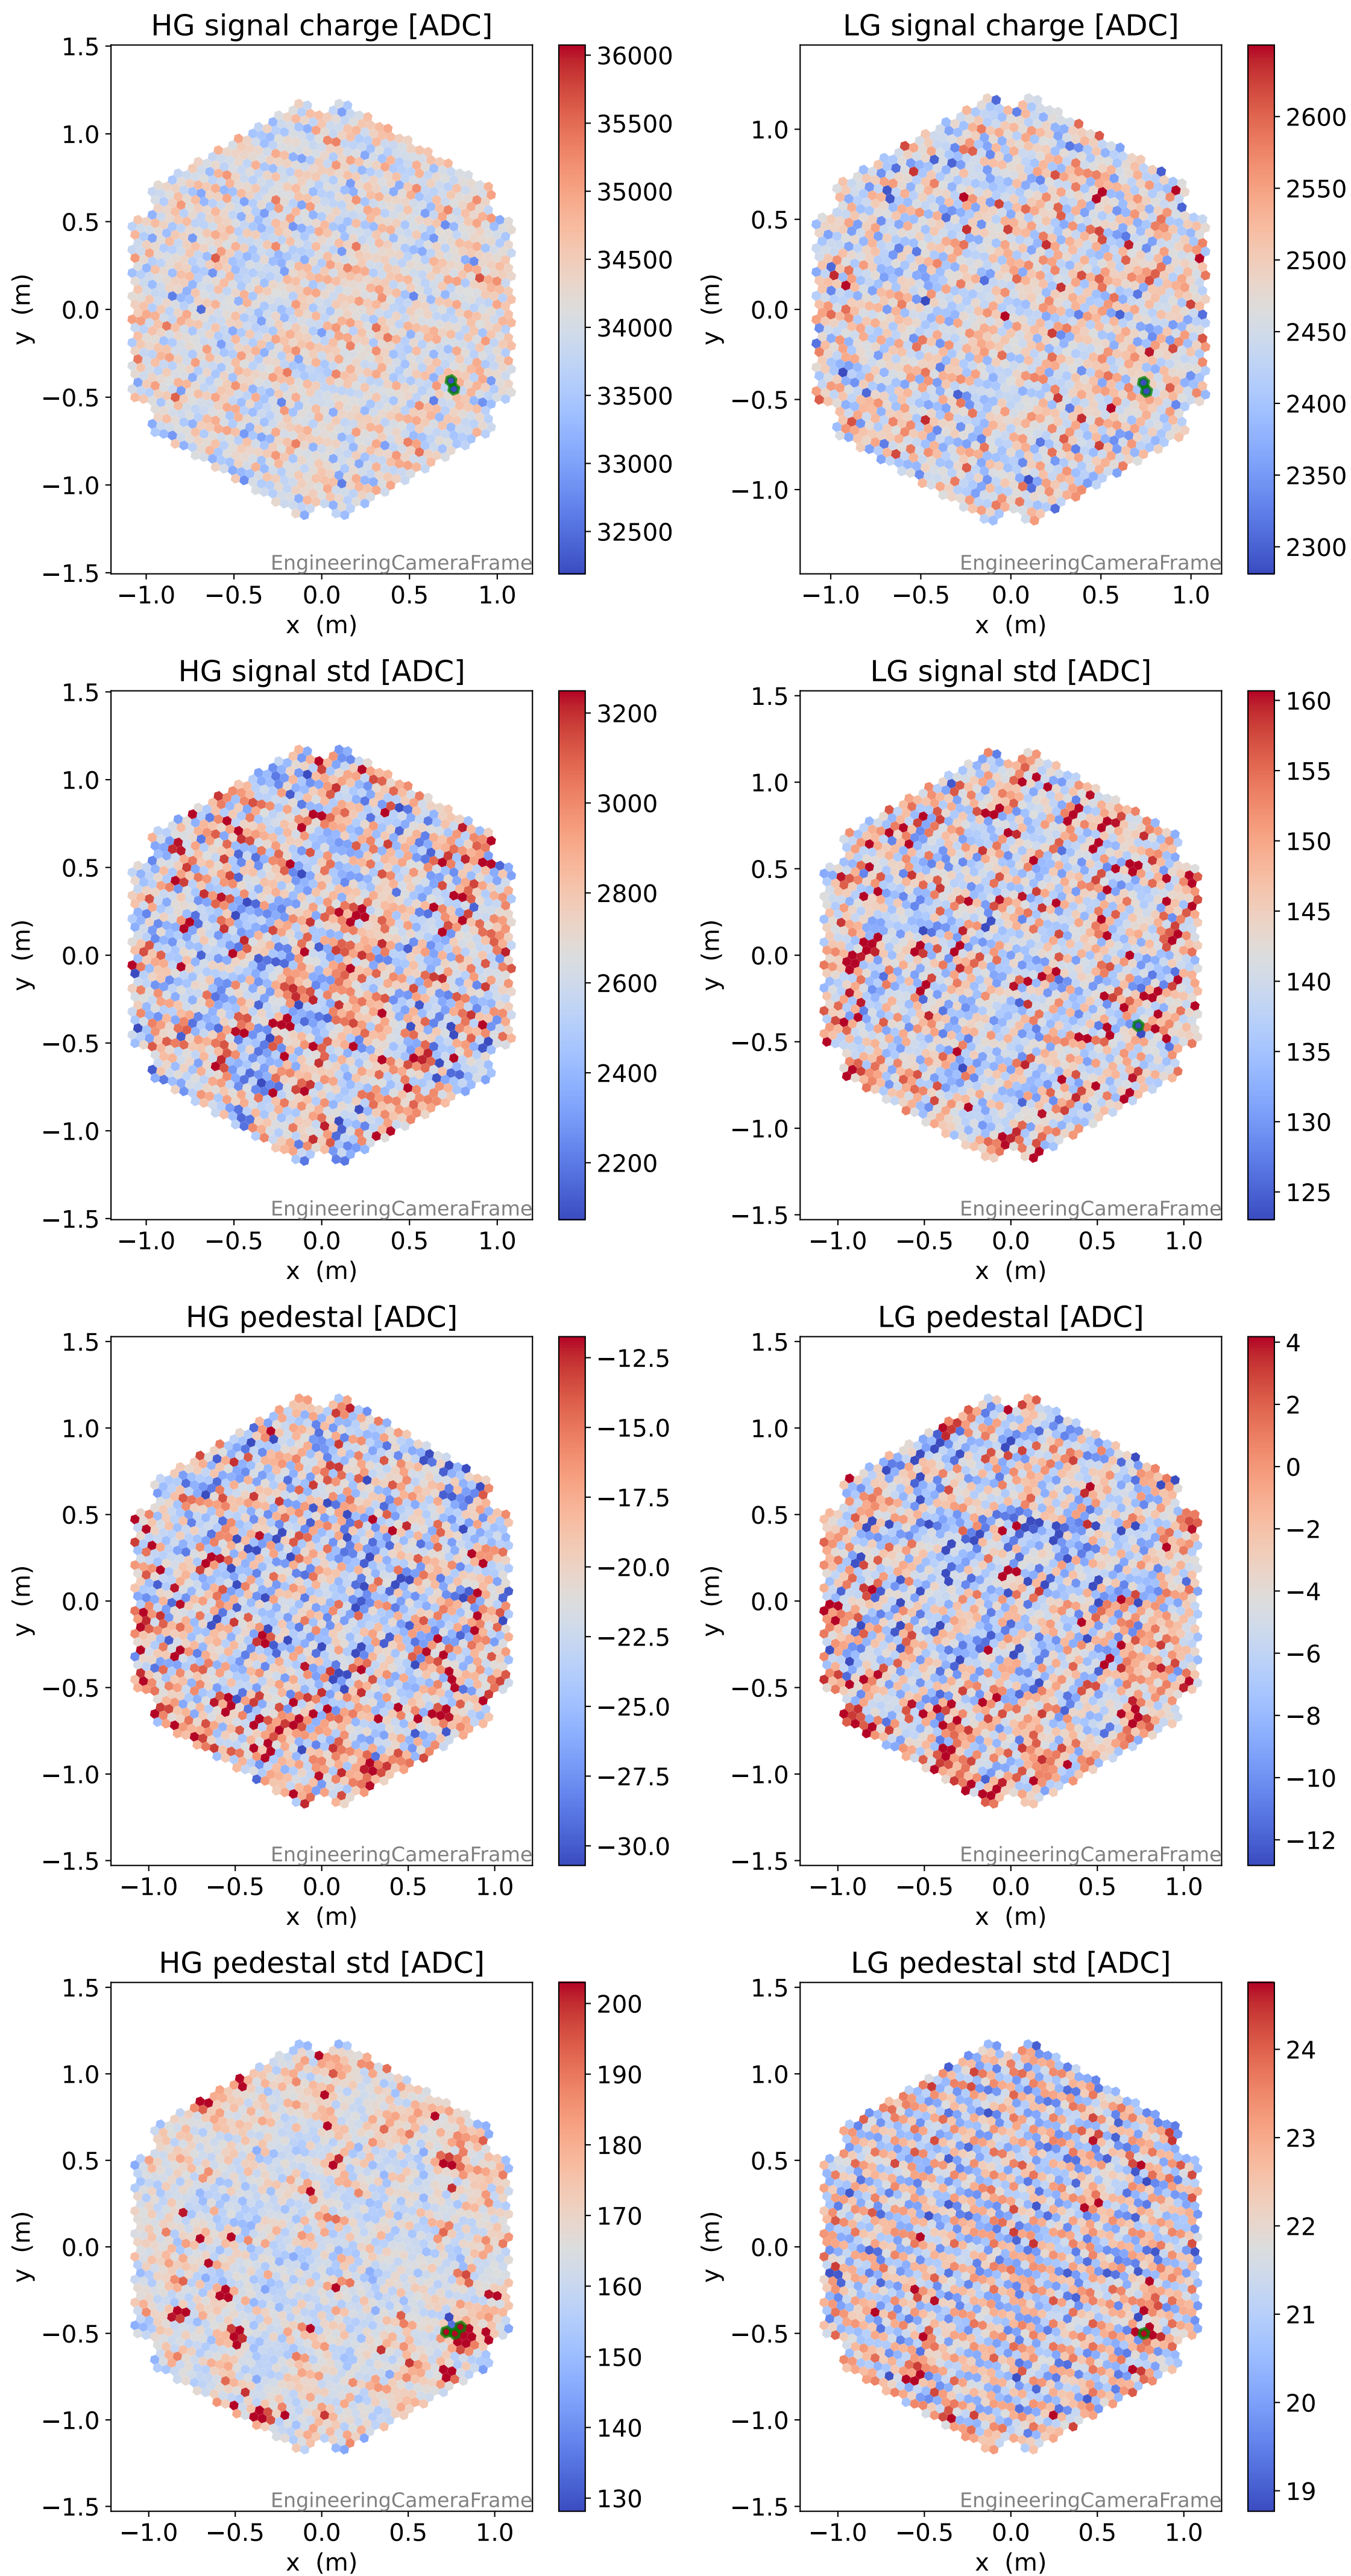

Run 9466

Run 9466

Run 9466 channel: HG

FF sample of 10000 events

pedestal sample of 10000 events

Run 9466 channel: LG

FF sample of 10000 events

pedestal sample of 10000 events