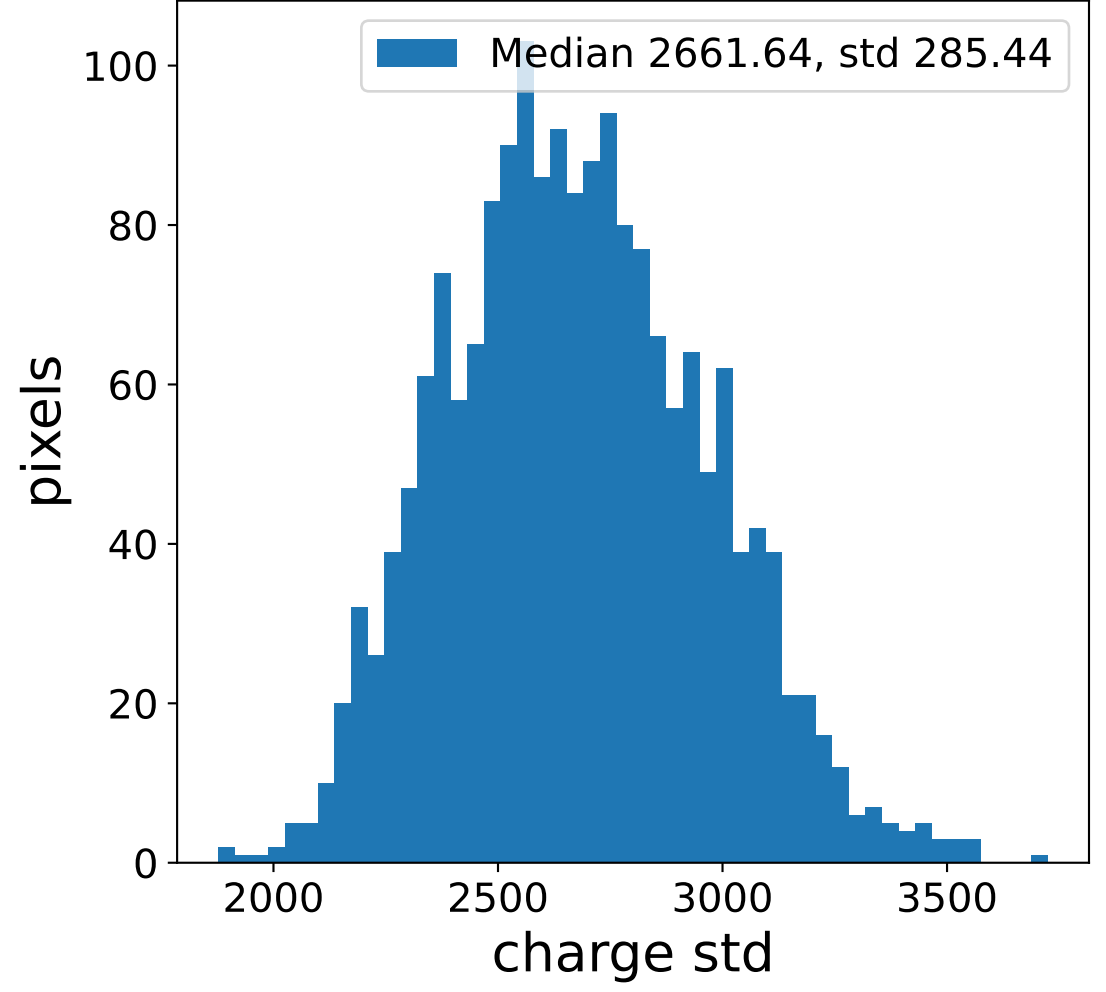

Run 9466

Run 9466

Run 9466 channel: HG

FF sample of 10000 events

pedestal sample of 10000 events

Run 9466 channel: LG

FF sample of 10000 events

pedestal sample of 10000 events