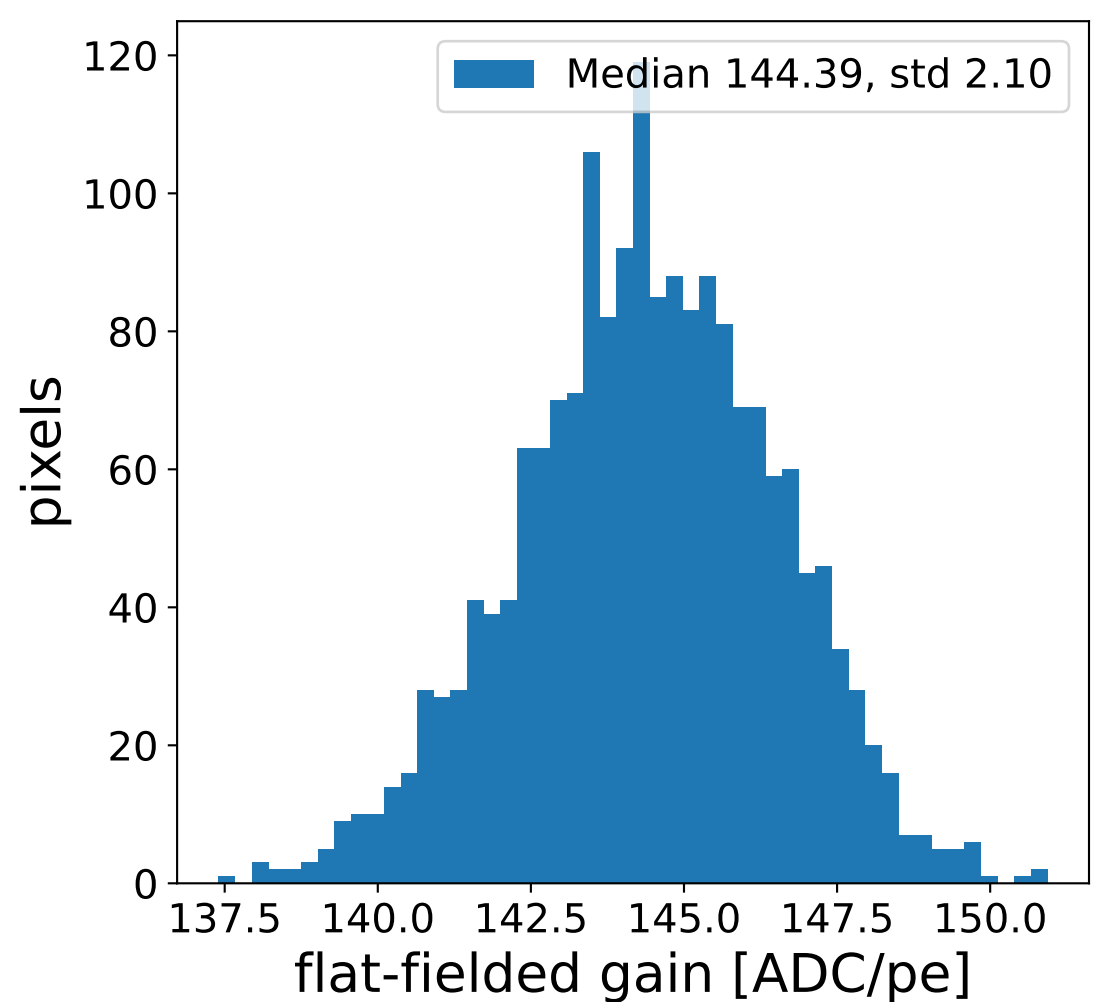

Run 9466

Run 9466

Run 9466 channel: HG

FF sample of 10000 events

pedestal sample of 10000 events

Run 9466 channel: LG

FF sample of 10000 events

pedestal sample of 10000 events