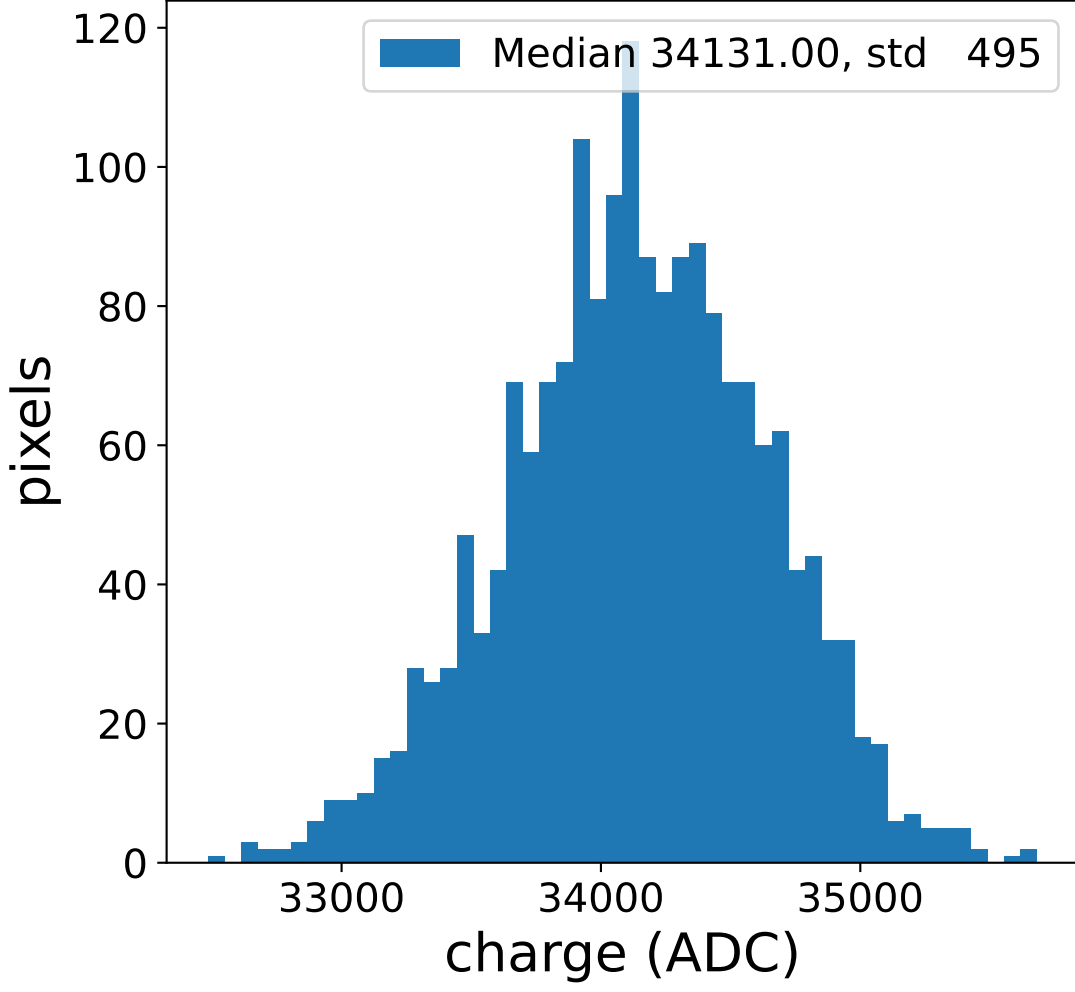

Run 9466

Run 9466

Run 9466 channel: HG

FF sample of 10000 events

pedestal sample of 10000 events

Run 9466 channel: LG

FF sample of 10000 events

pedestal sample of 10000 events