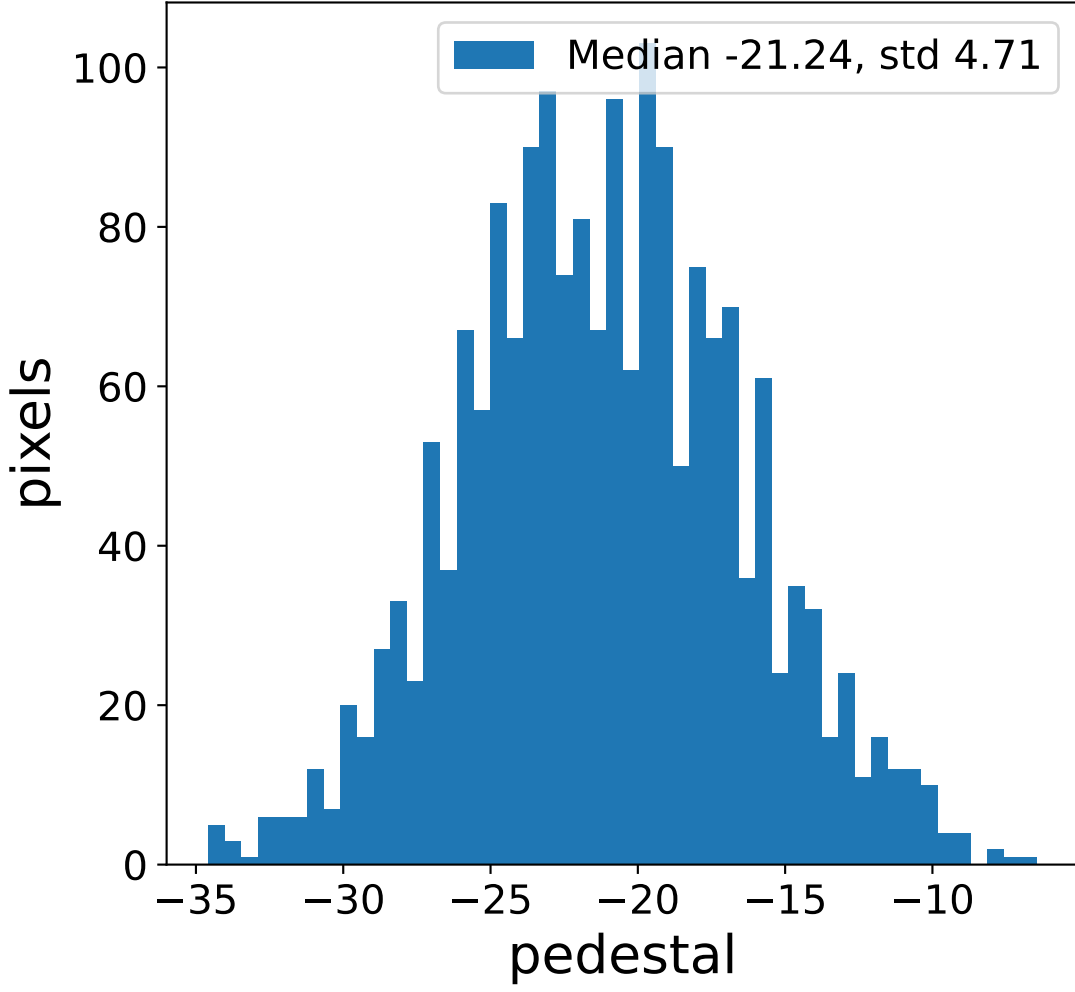

Run 9466

Run 9466

Run 9466 channel: HG

FF sample of 10000 events

pedestal sample of 10000 events

Run 9466 channel: LG

FF sample of 10000 events

pedestal sample of 10000 events