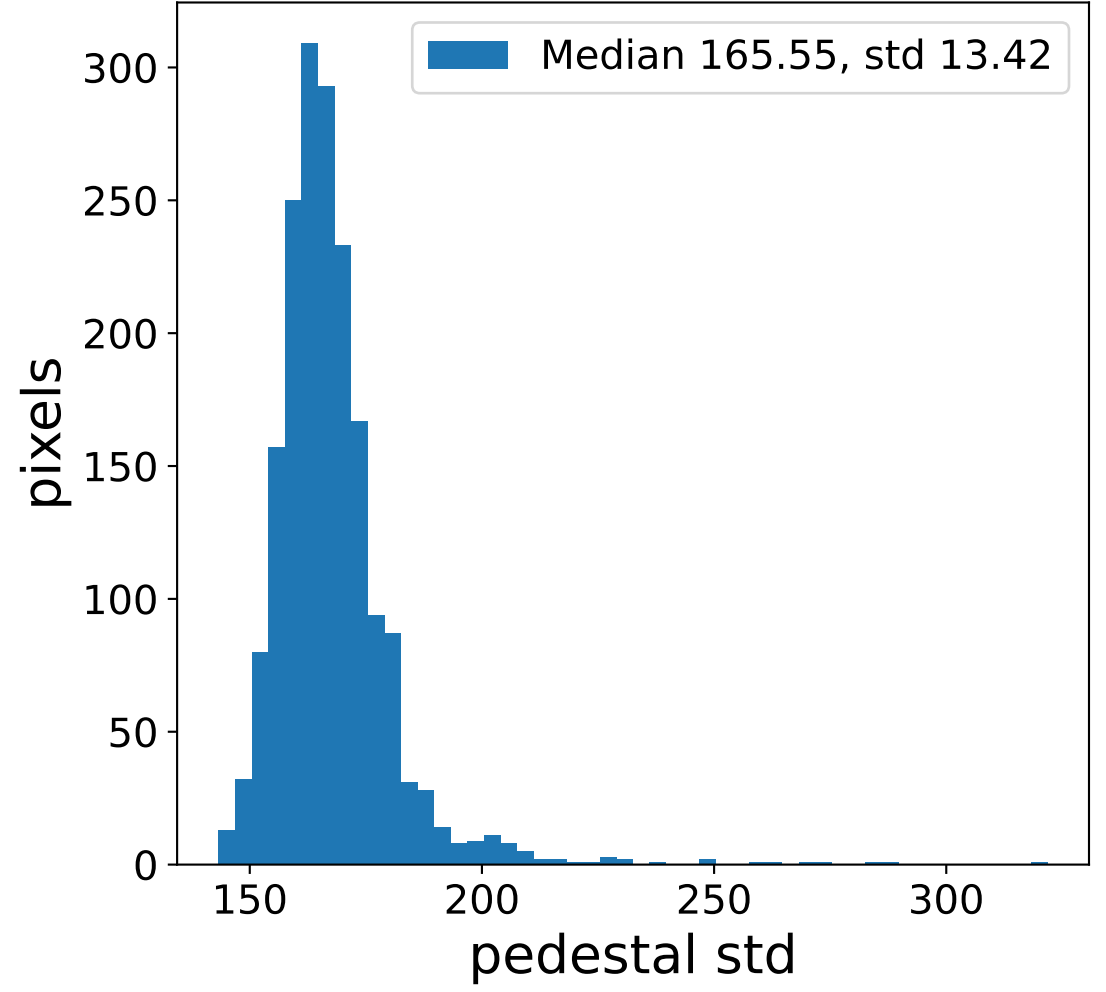

Run 9466

Run 9466

Run 9466 channel: HG

FF sample of 10000 events

pedestal sample of 10000 events

Run 9466 channel: LG

FF sample of 10000 events

pedestal sample of 10000 events