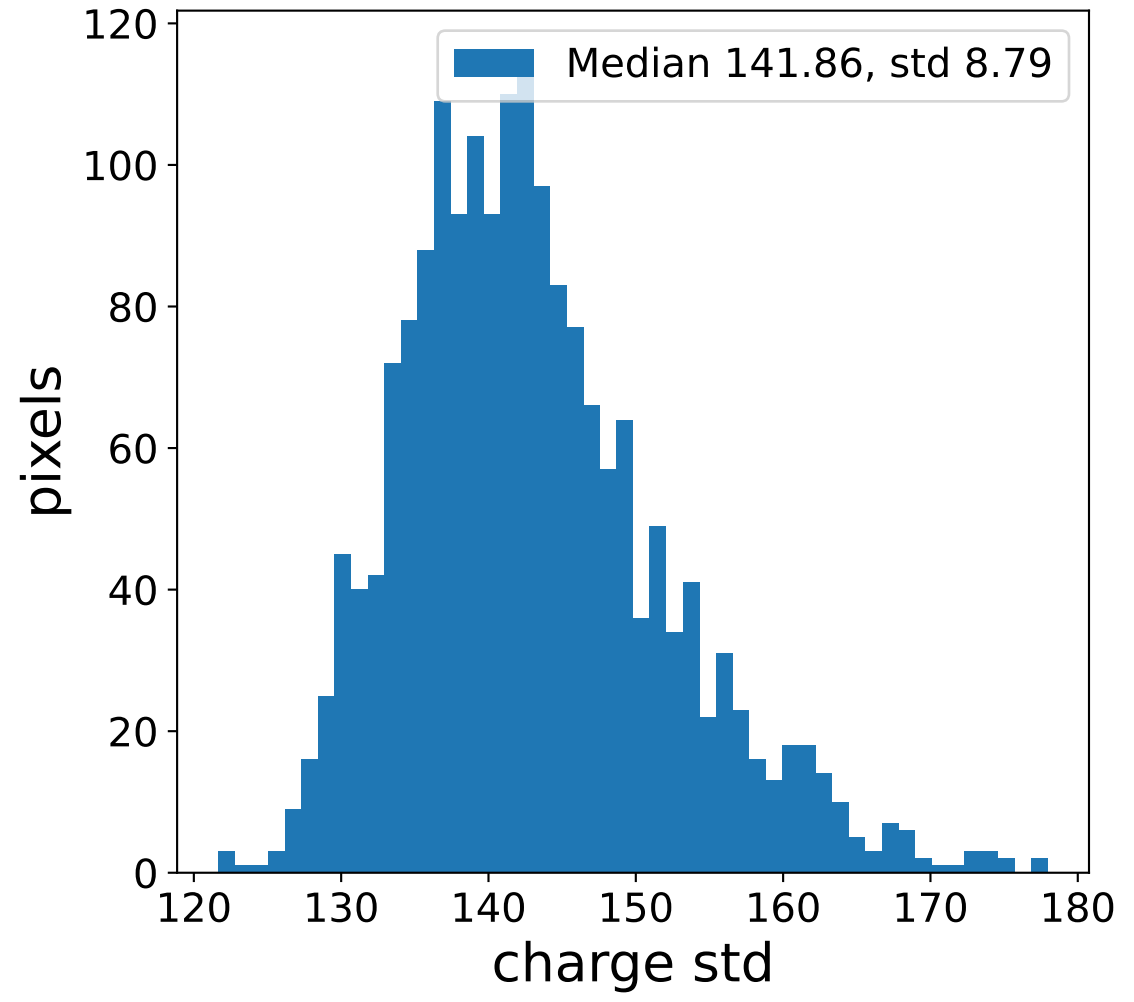

Run 9466

Run 9466

Run 9466 channel: HG

FF sample of 10000 events

pedestal sample of 10000 events

Run 9466 channel: LG

FF sample of 10000 events

pedestal sample of 10000 events