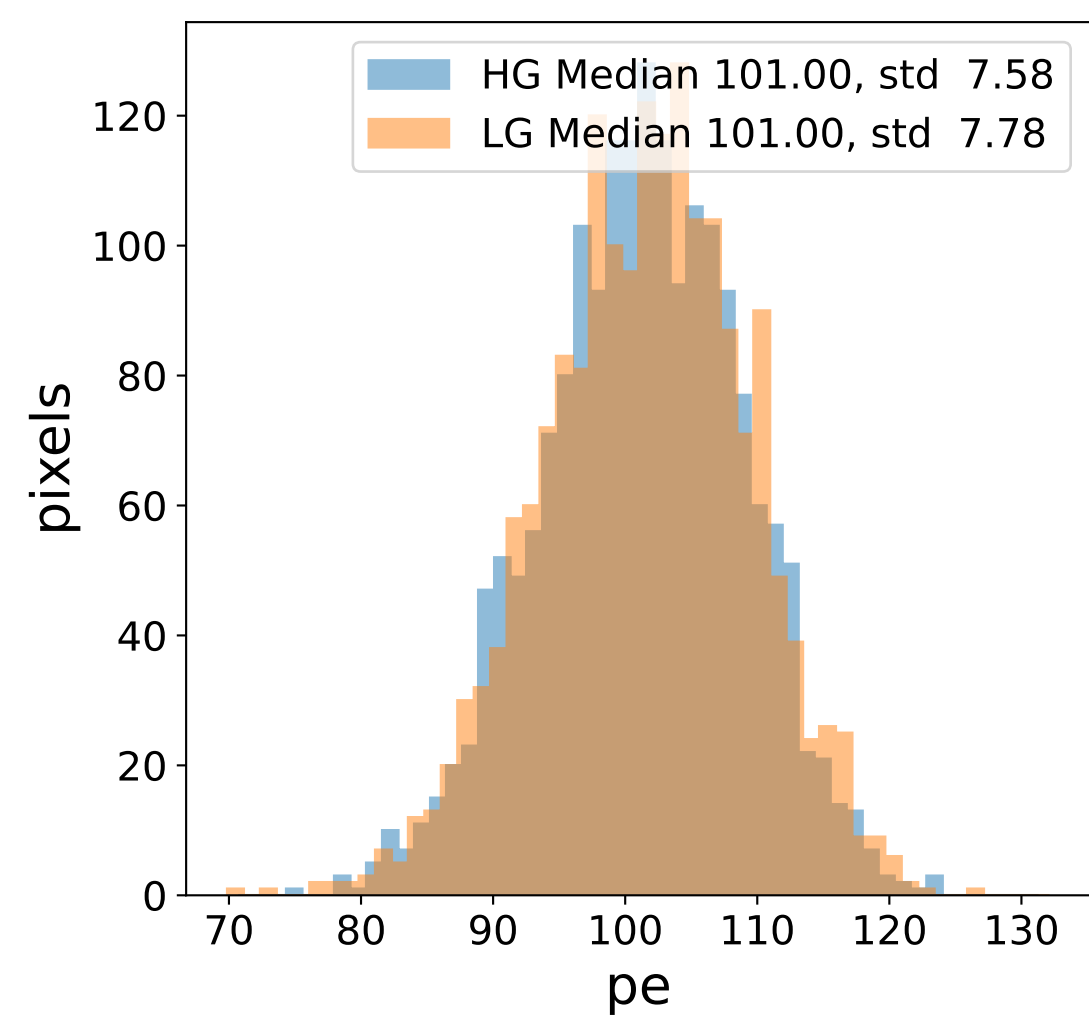

Run 9467

Run 9467

Run 9467 channel: HG

FF sample of 10000 events

pedestal sample of 10000 events

Run 9467 channel: LG

FF sample of 10000 events

pedestal sample of 10000 events