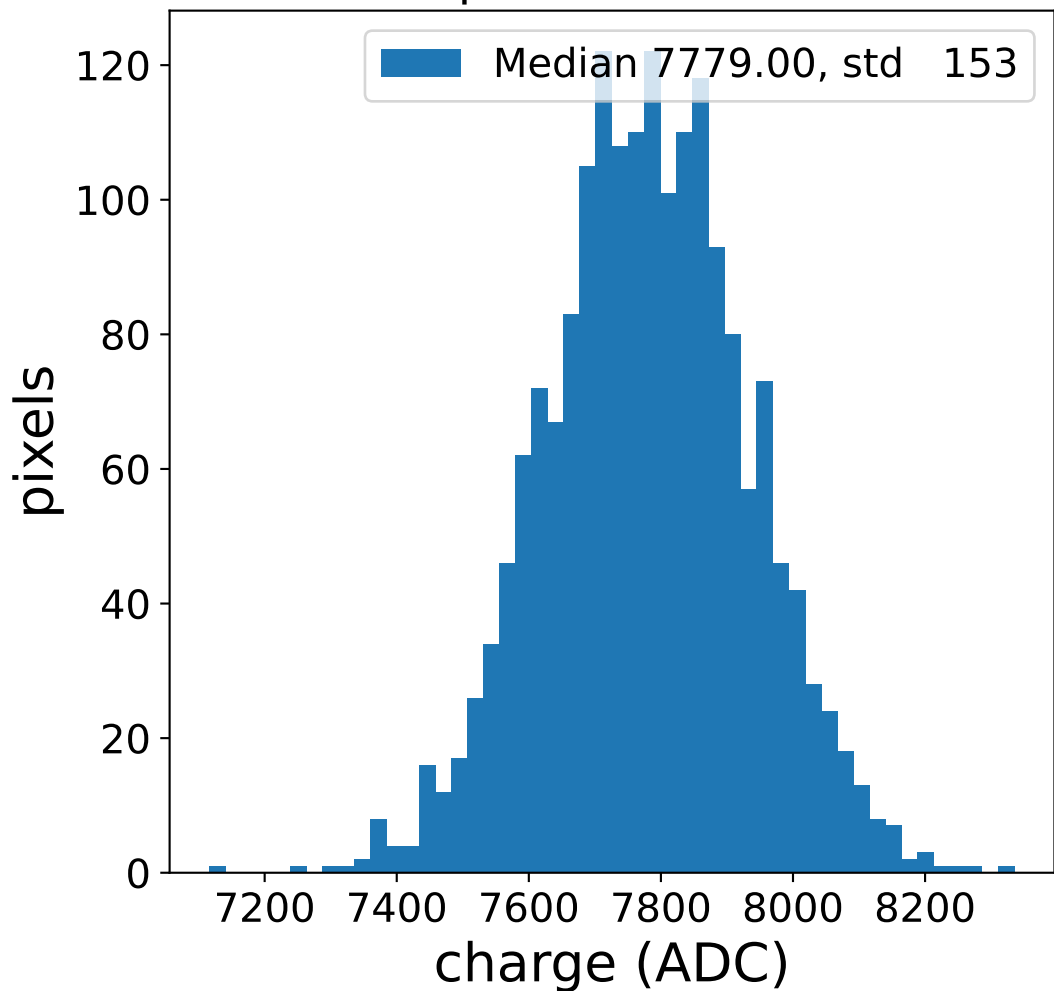

Run 9467

Run 9467

Run 9467 channel: HG

FF sample of 10000 events

pedestal sample of 10000 events

Run 9467 channel: LG

FF sample of 10000 events

pedestal sample of 10000 events