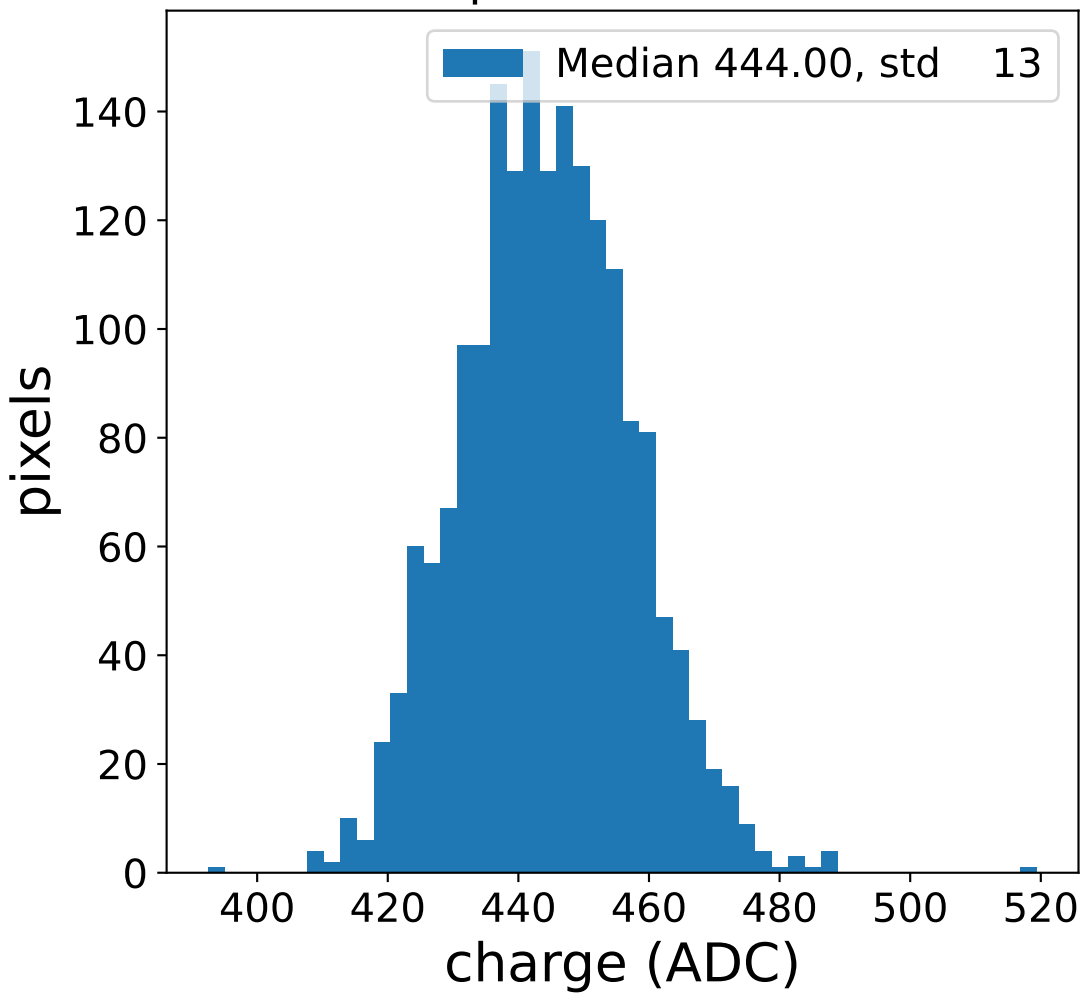

Run 9467

Run 9467

Run 9467 channel: HG

FF sample of 10000 events

pedestal sample of 10000 events

Run 9467 channel: LG

FF sample of 10000 events

pedestal sample of 10000 events