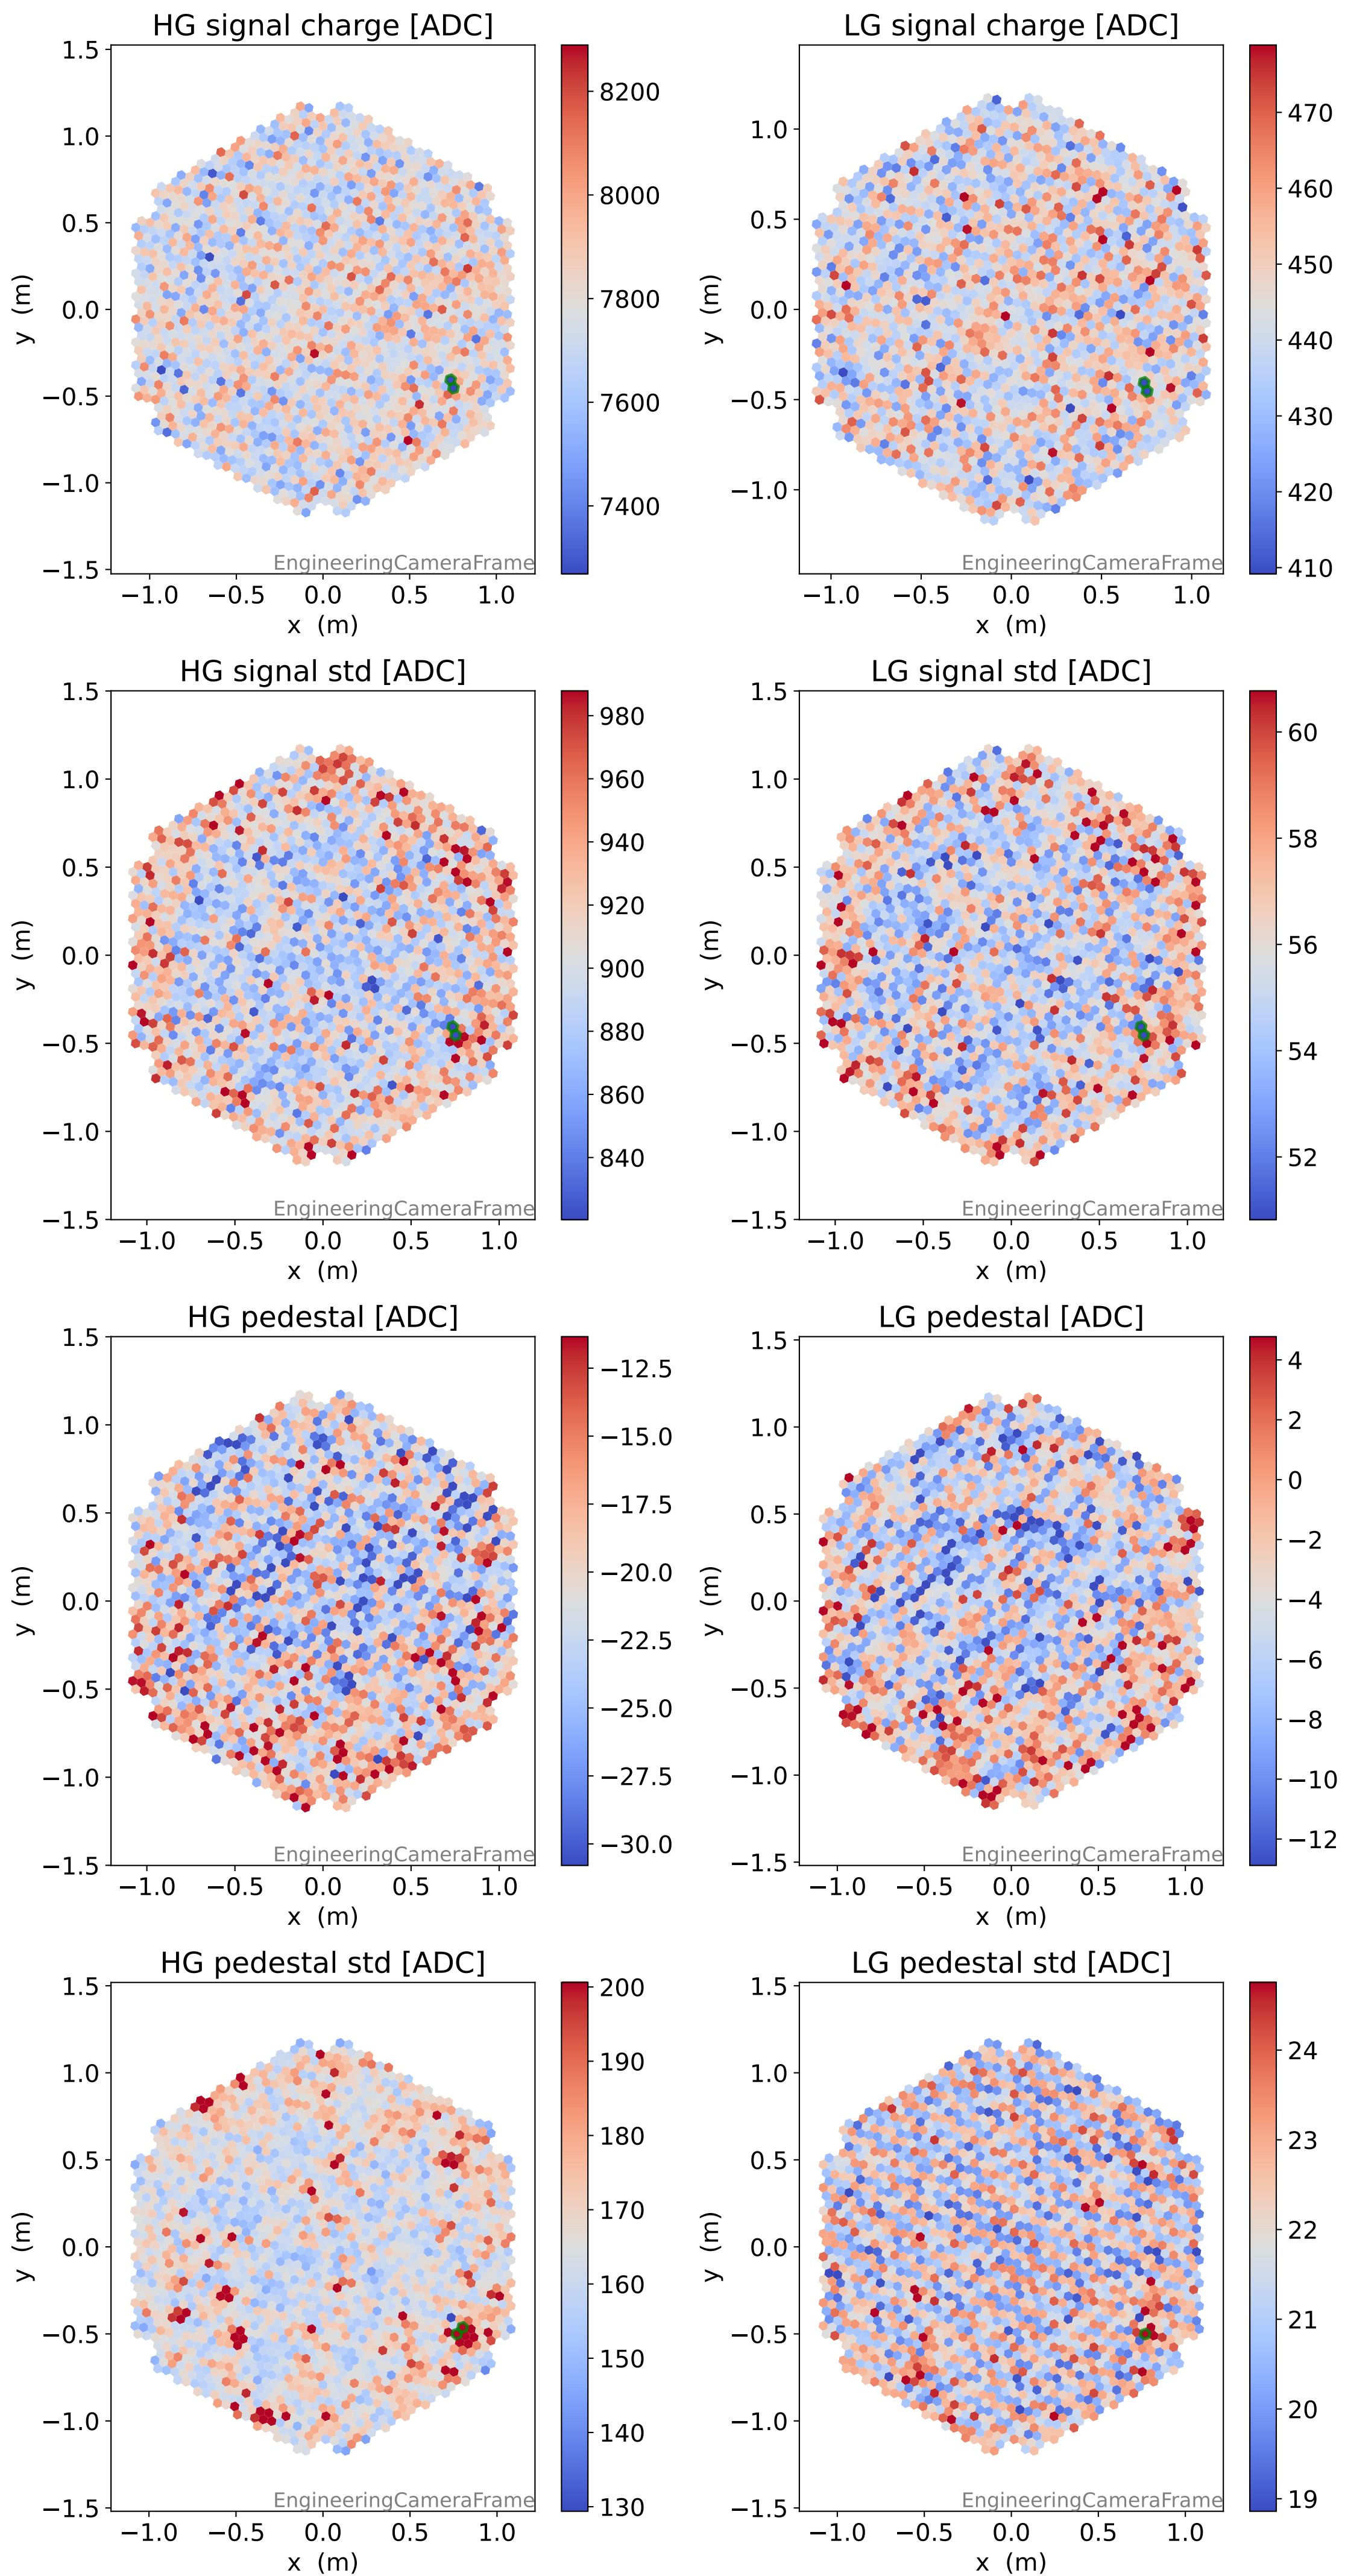

Run 9467

Run 9467

Run 9467 channel: HG

FF sample of 10000 events

pedestal sample of 10000 events

Run 9467 channel: LG

FF sample of 10000 events

pedestal sample of 10000 events