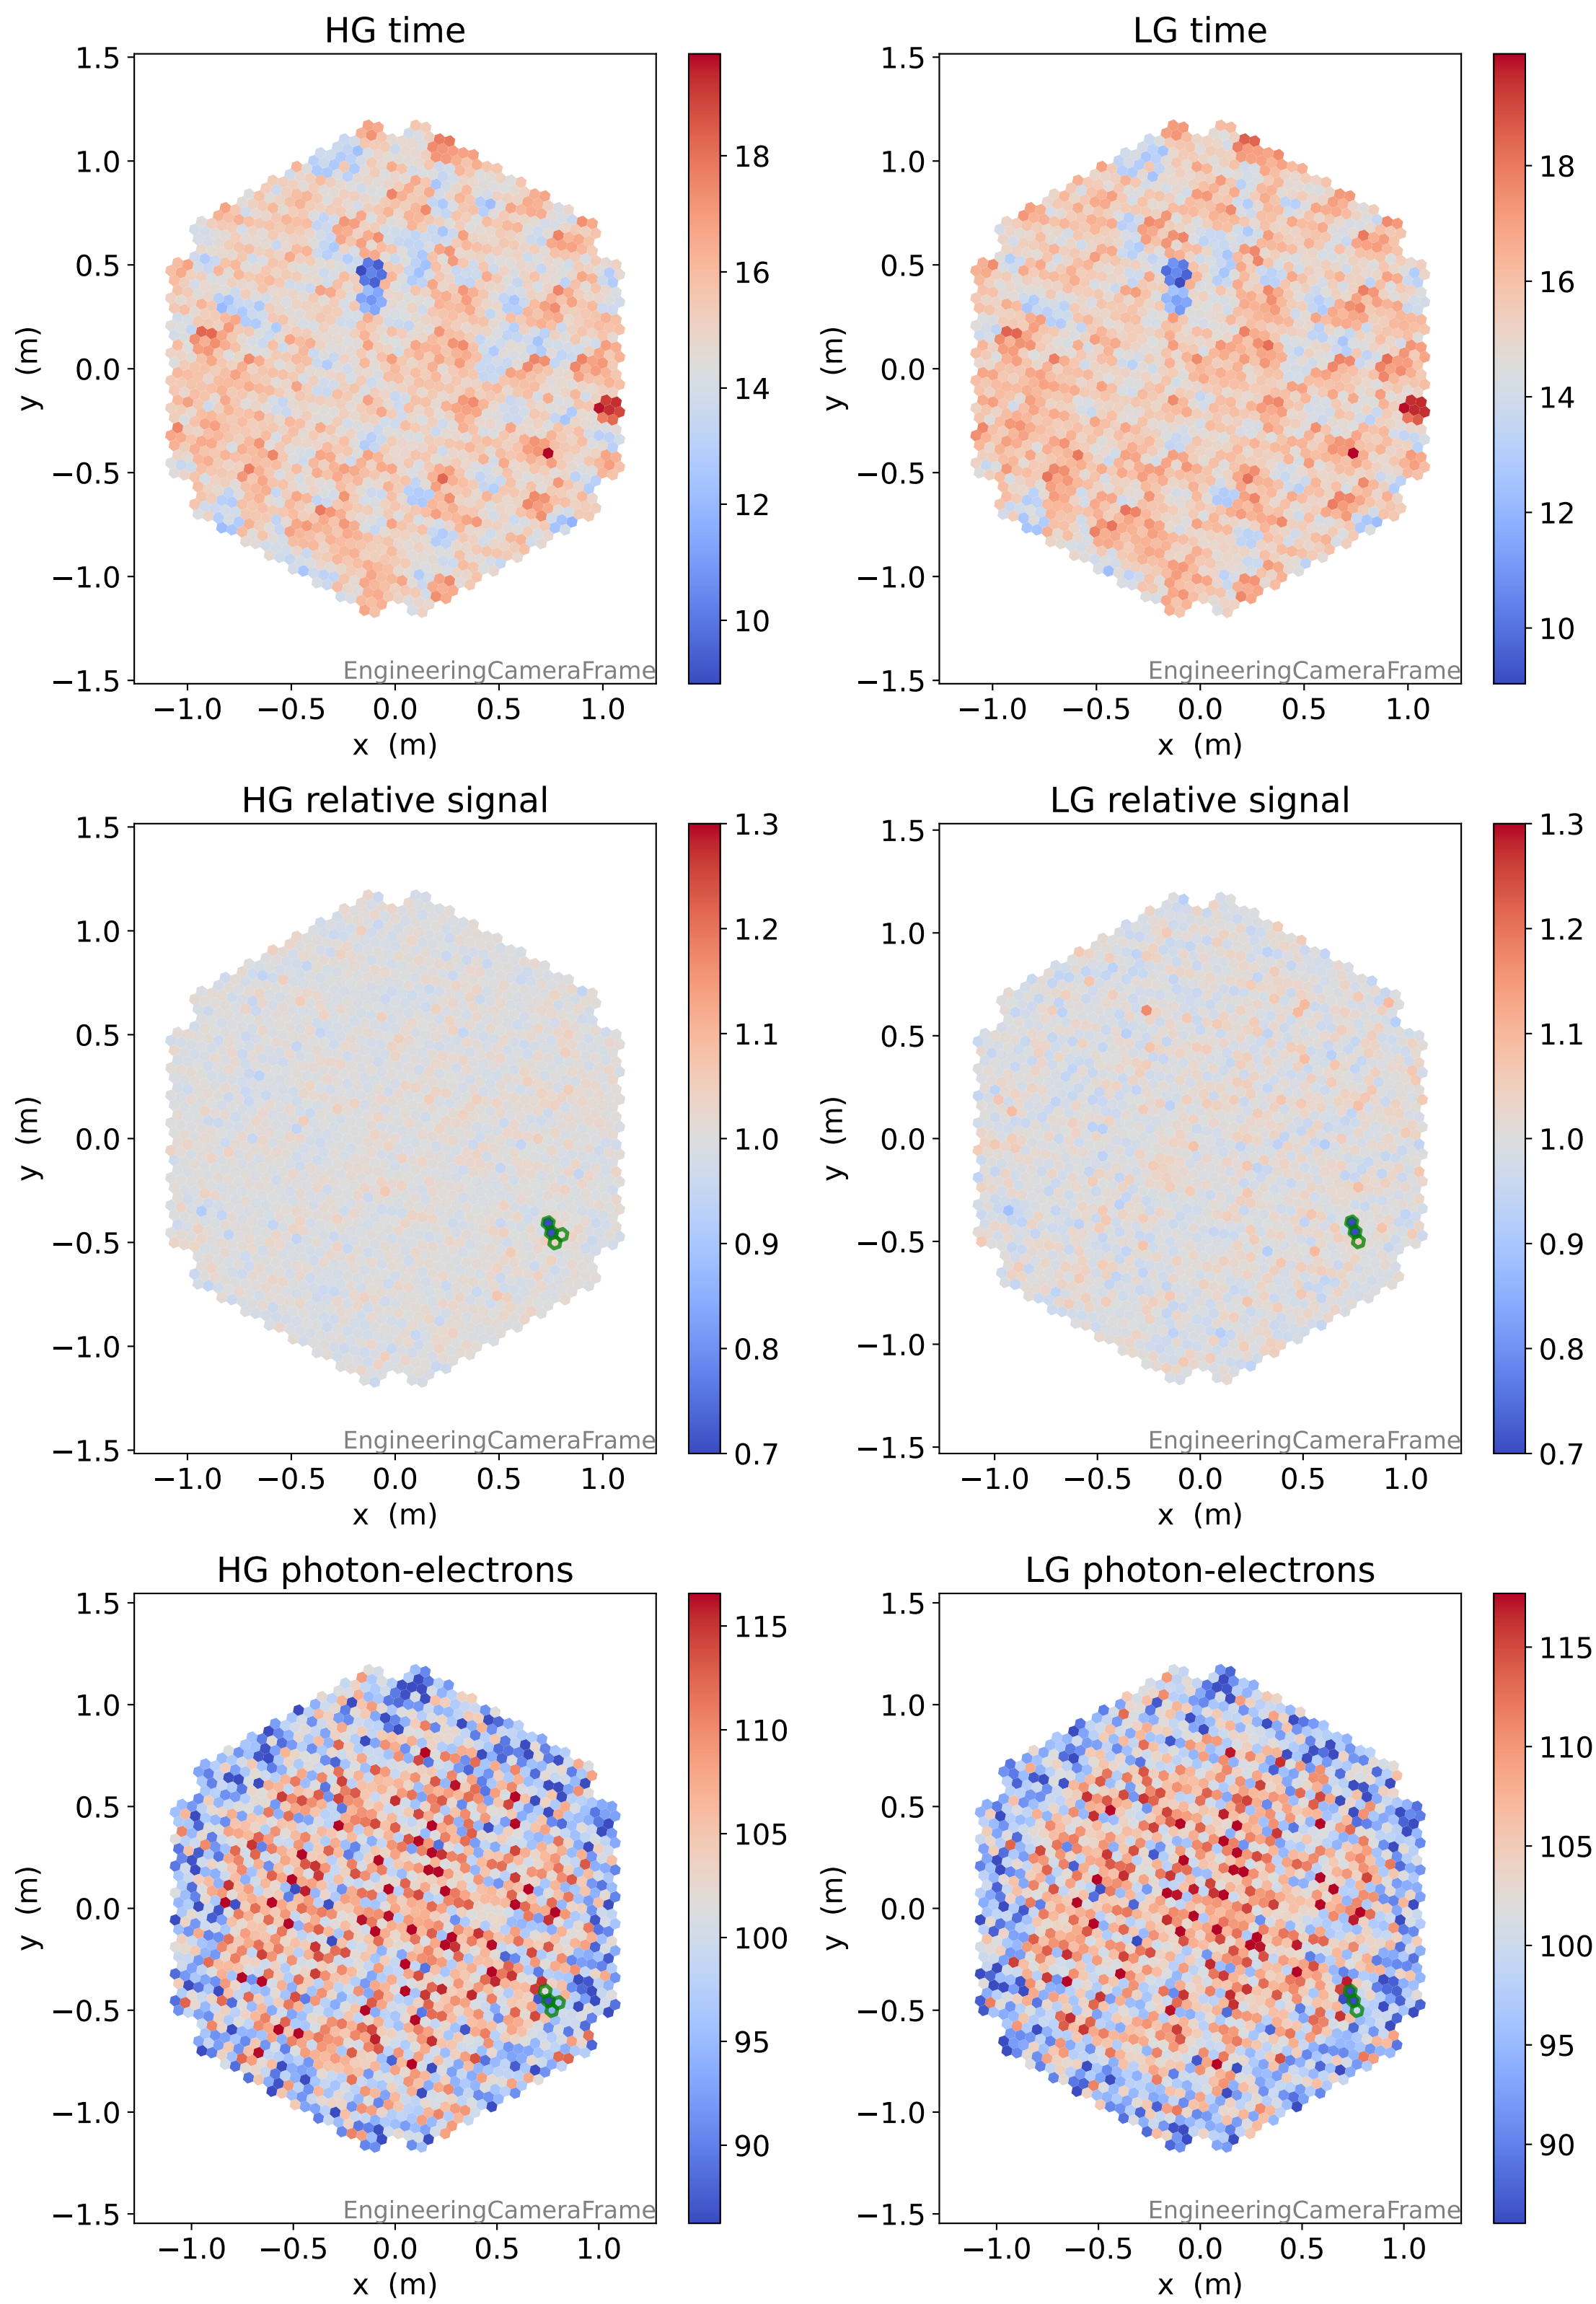

Run 9467

Run 9467

Run 9467 channel: HG

FF sample of 10000 events

pedestal sample of 10000 events

Run 9467 channel: LG

FF sample of 10000 events

pedestal sample of 10000 events