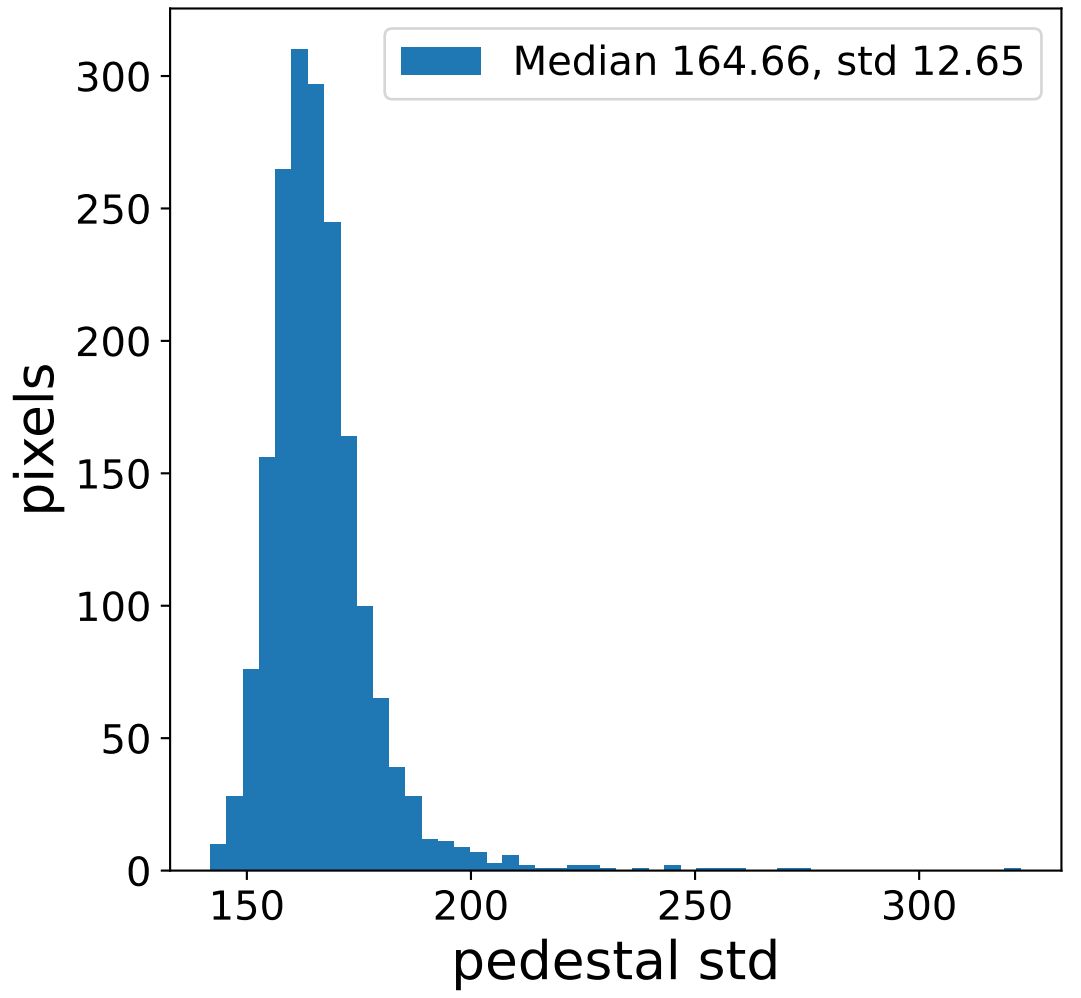

Run 9469

Run 9469

Run 9469 channel: HG

FF sample of 10000 events

pedestal sample of 10000 events

Run 9469 channel: LG

FF sample of 10000 events

pedestal sample of 10000 events