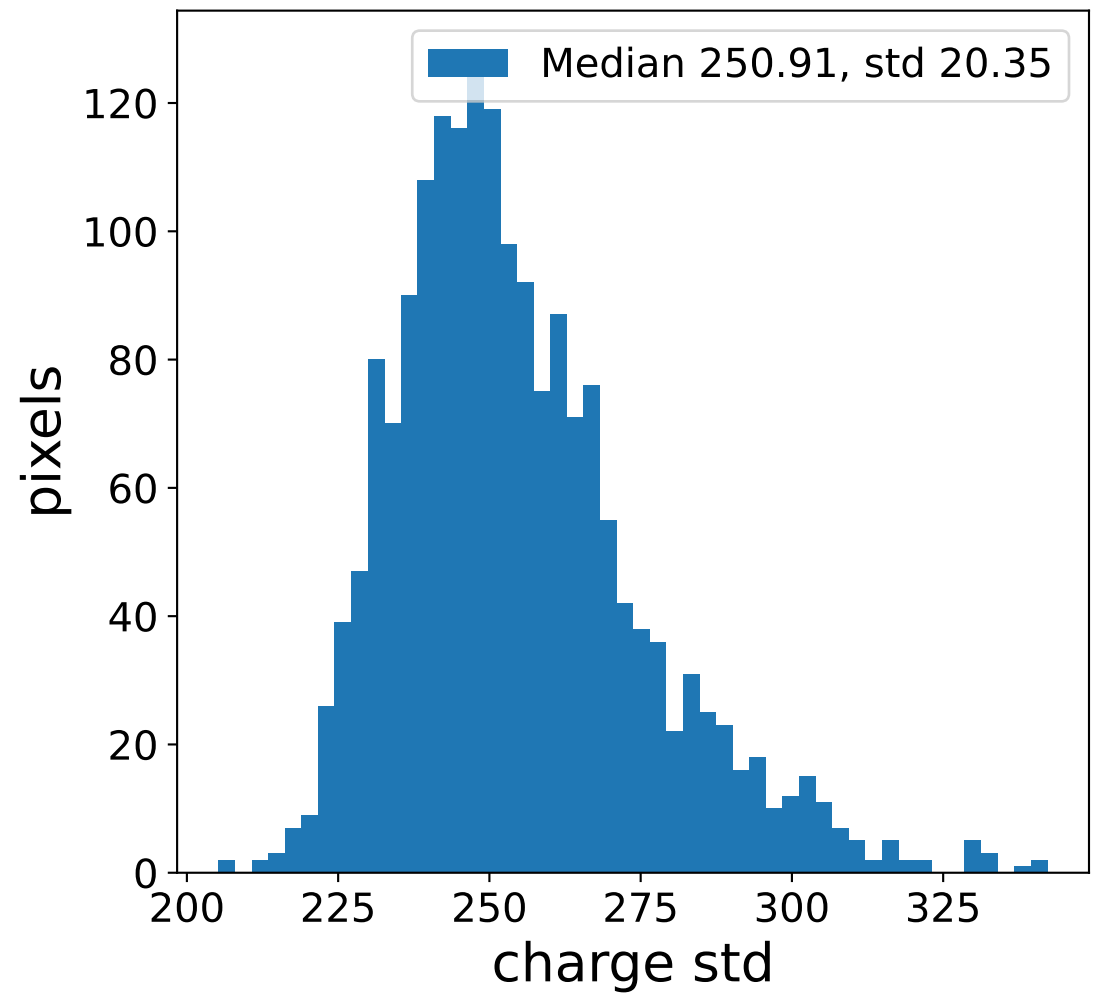

Run 9469

Run 9469

Run 9469 channel: HG

FF sample of 10000 events

pedestal sample of 10000 events

Run 9469 channel: LG

FF sample of 10000 events

pedestal sample of 10000 events