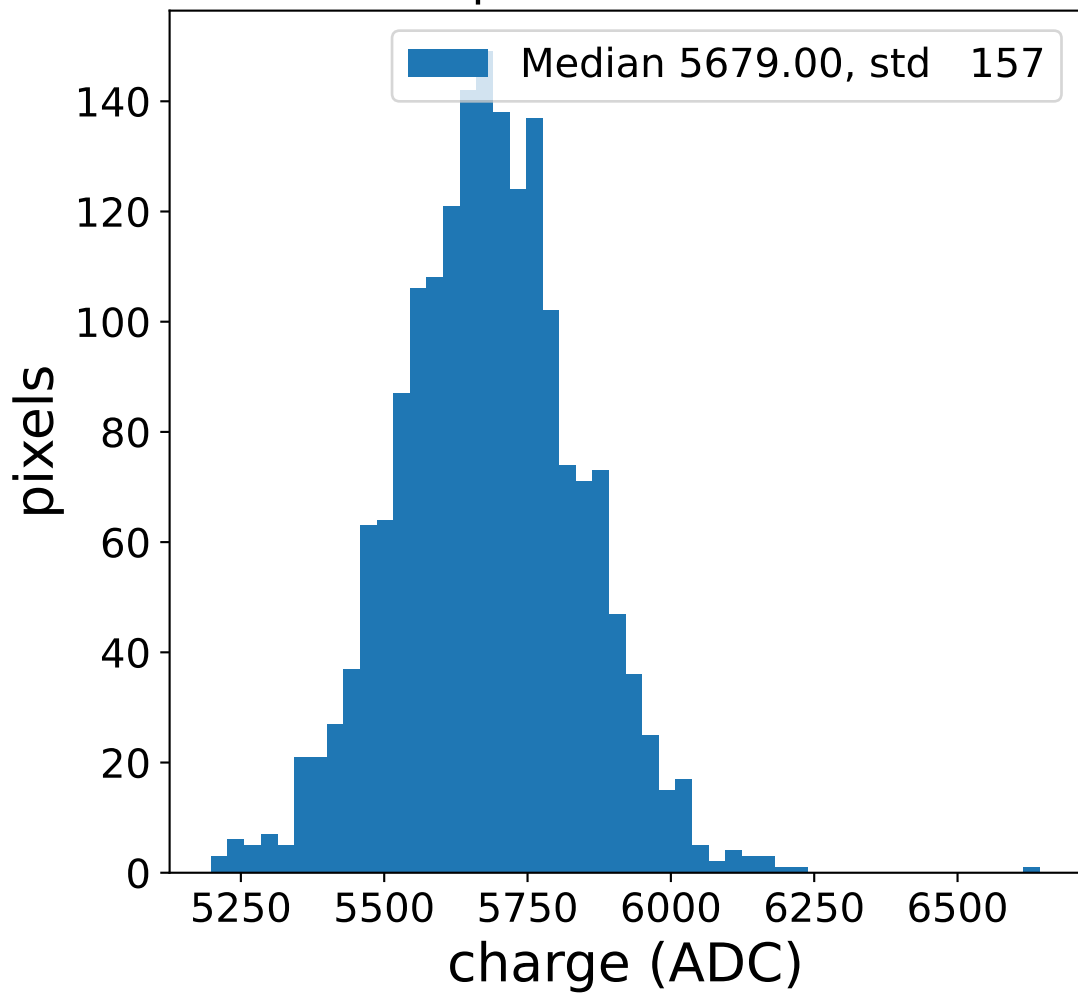

Run 9469

Run 9469

Run 9469 channel: HG

FF sample of 10000 events

pedestal sample of 10000 events

Run 9469 channel: LG

FF sample of 10000 events

pedestal sample of 10000 events