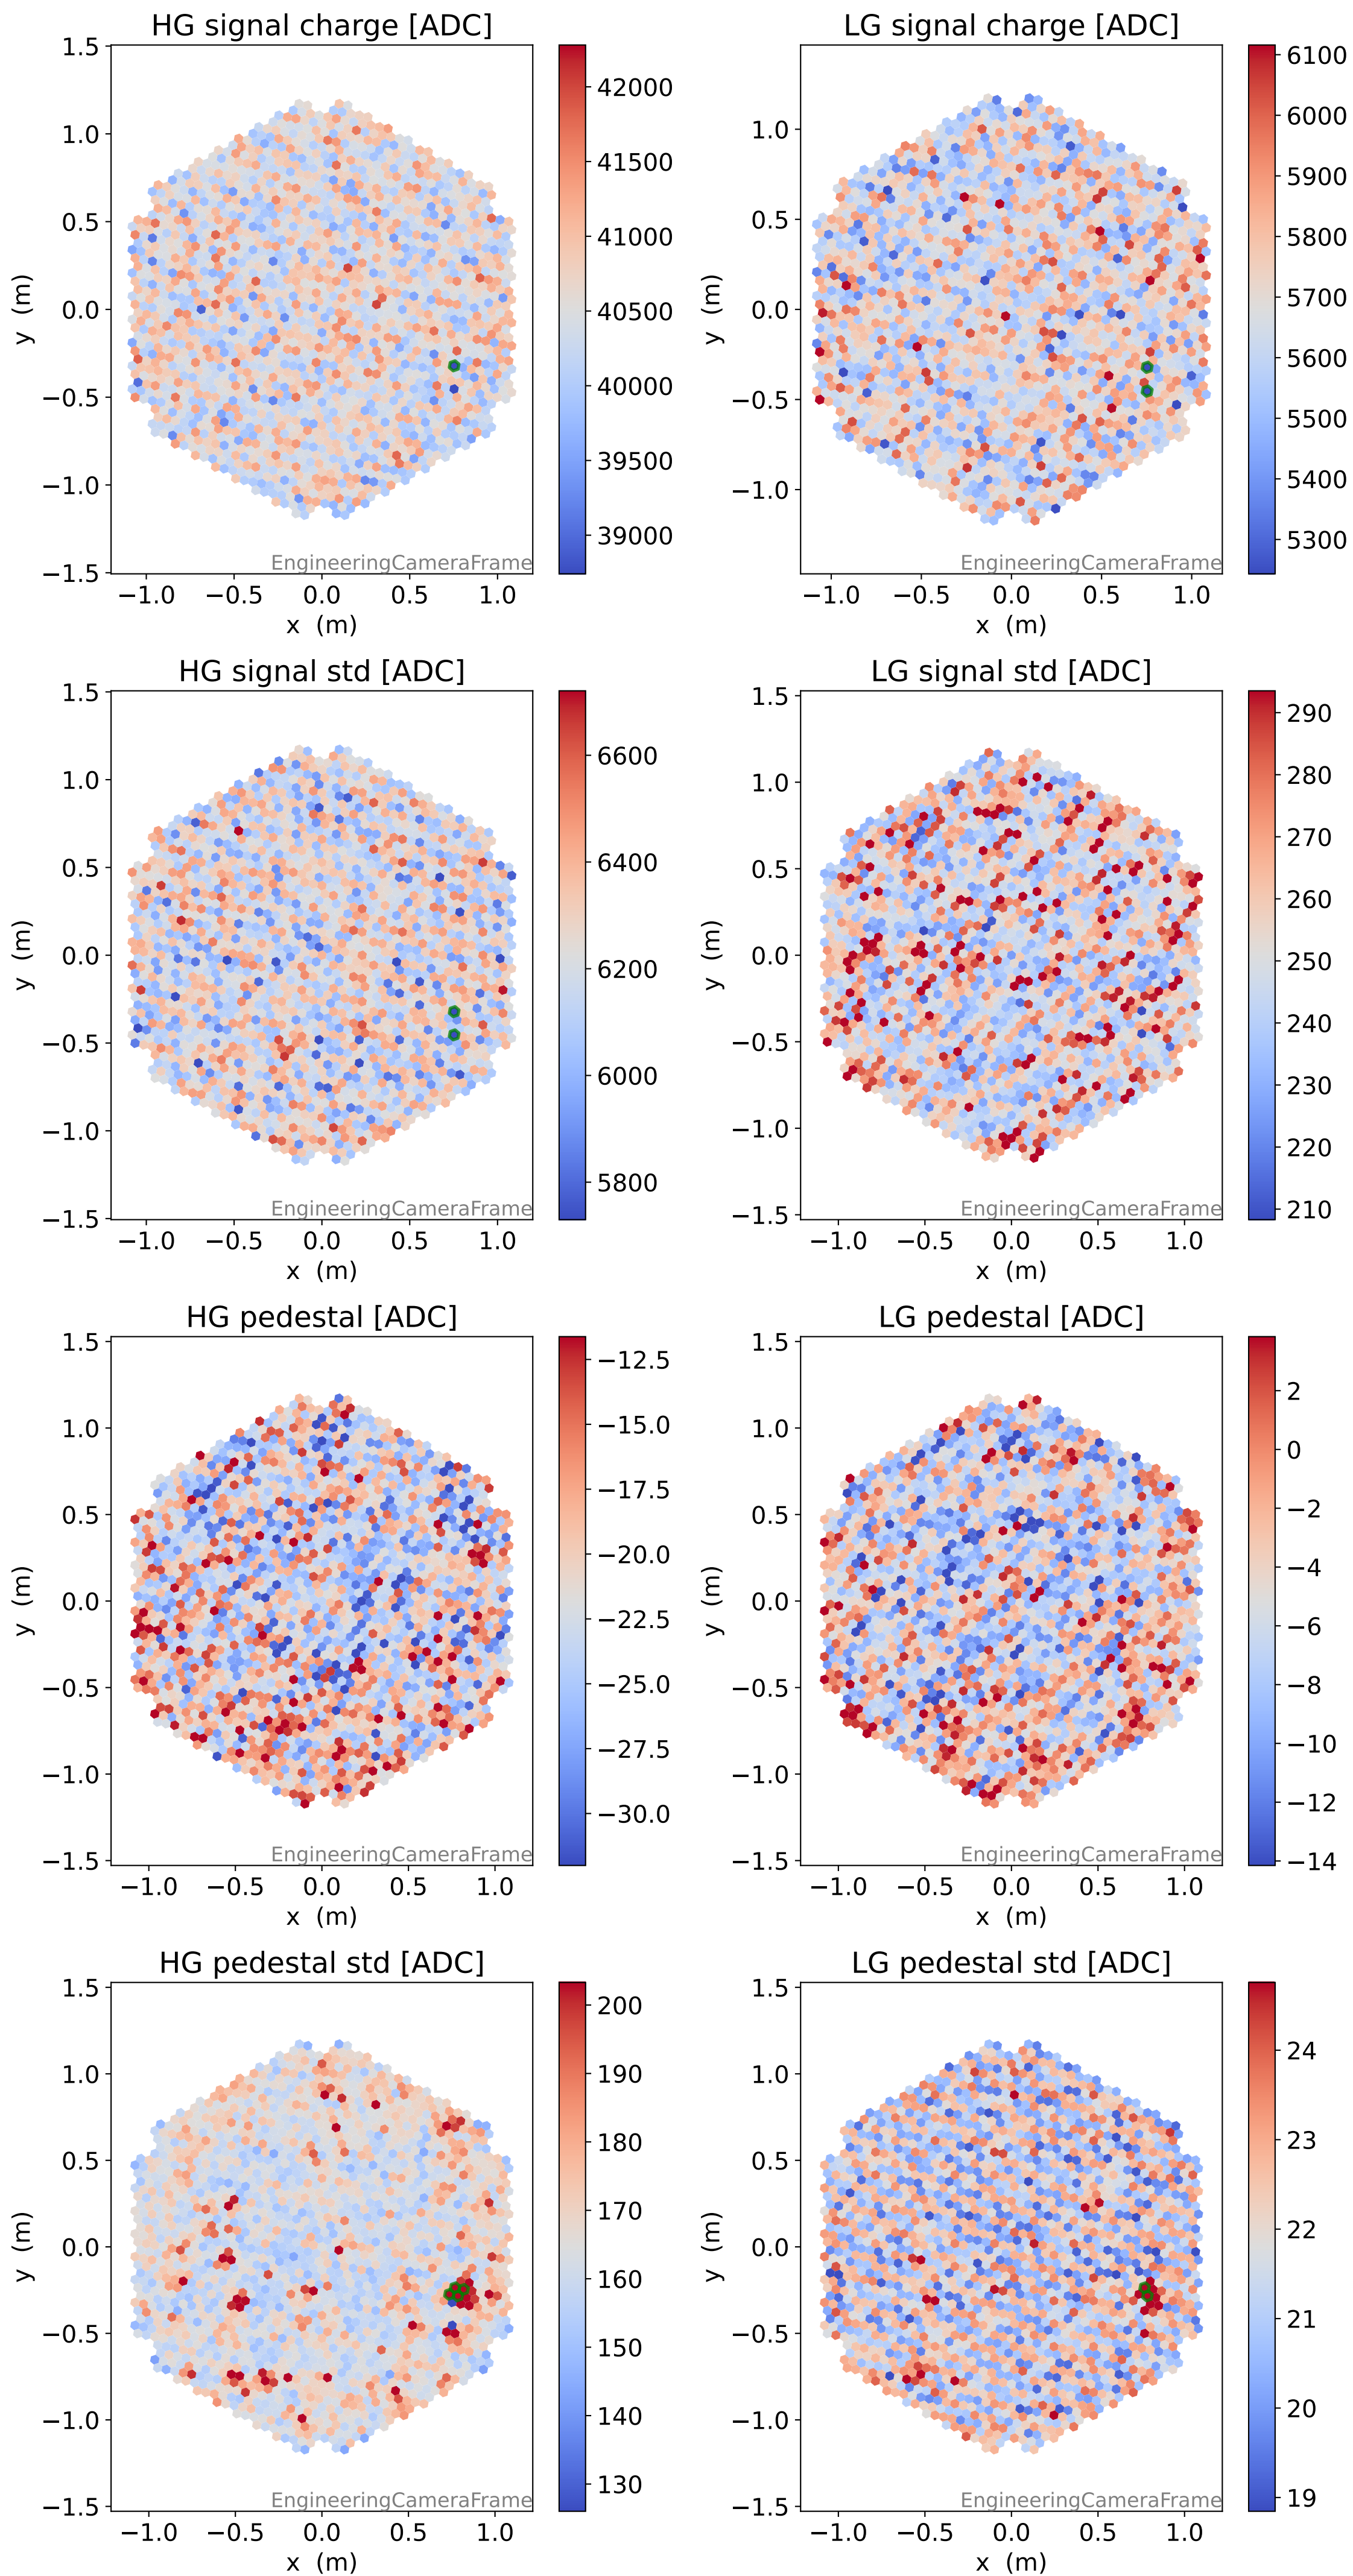

Run 9469

Run 9469

Run 9469 channel: HG

FF sample of 10000 events

pedestal sample of 10000 events

Run 9469 channel: LG

FF sample of 10000 events

pedestal sample of 10000 events