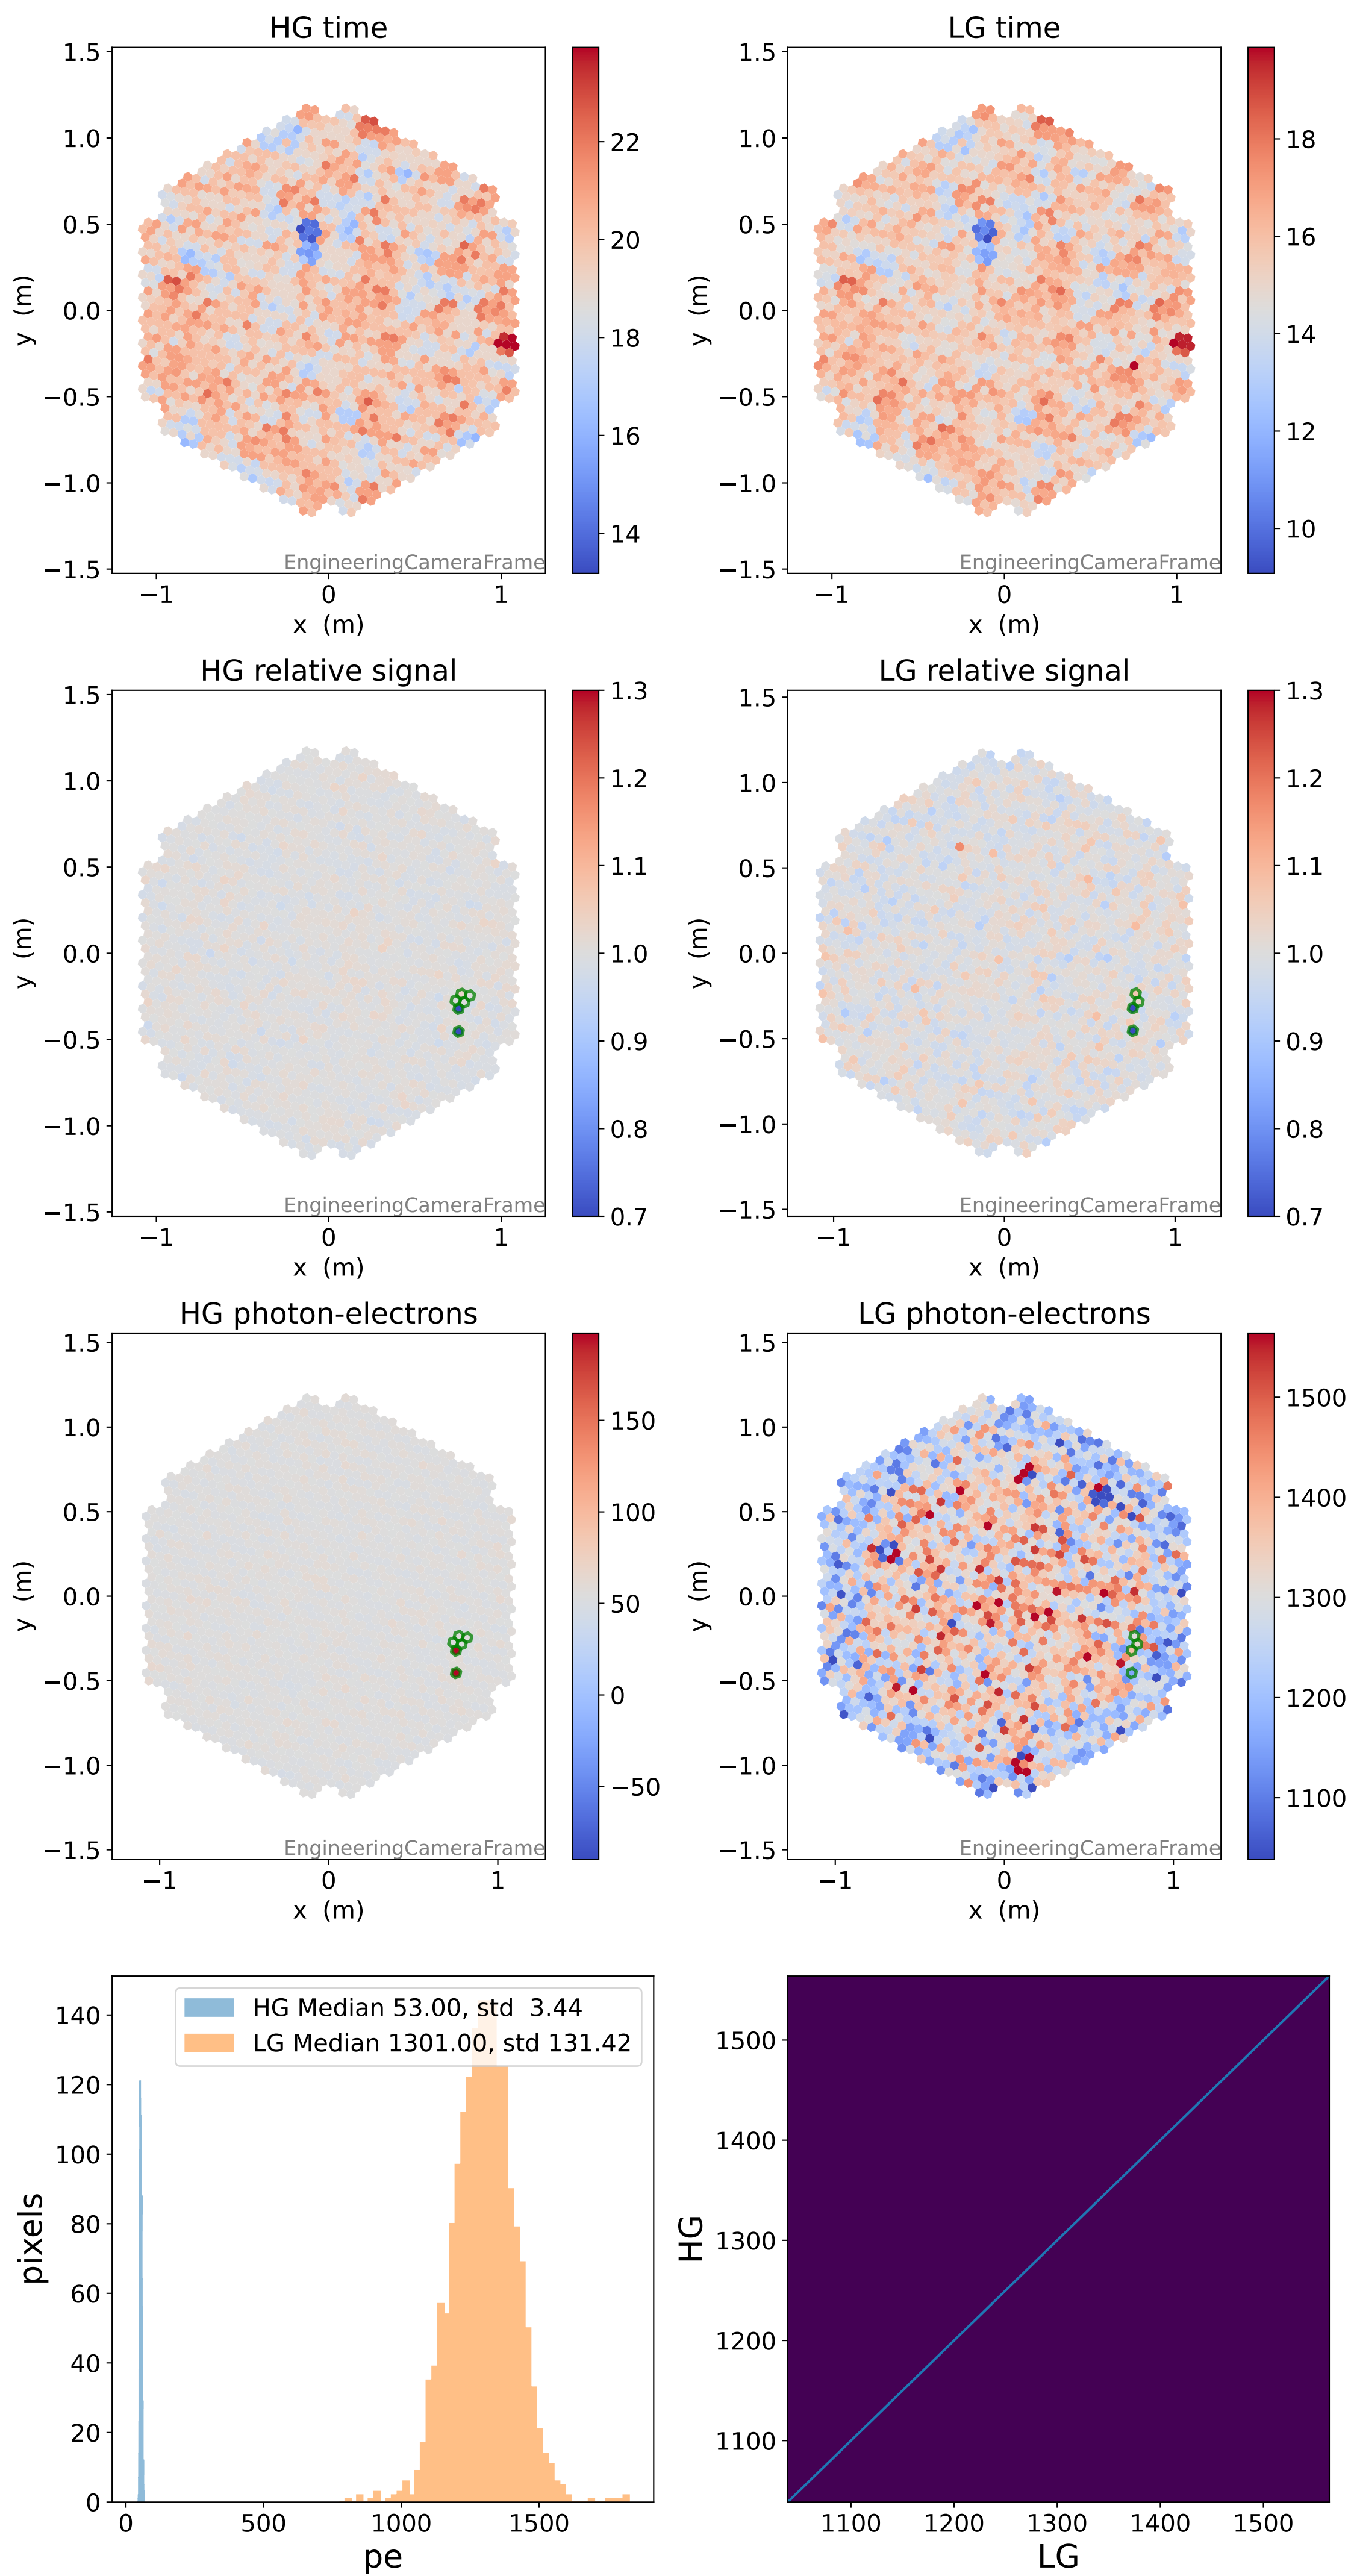

Run 9469

Run 9469

Run 9469 channel: HG

FF sample of 10000 events

pedestal sample of 10000 events

Run 9469 channel: LG

FF sample of 10000 events

pedestal sample of 10000 events