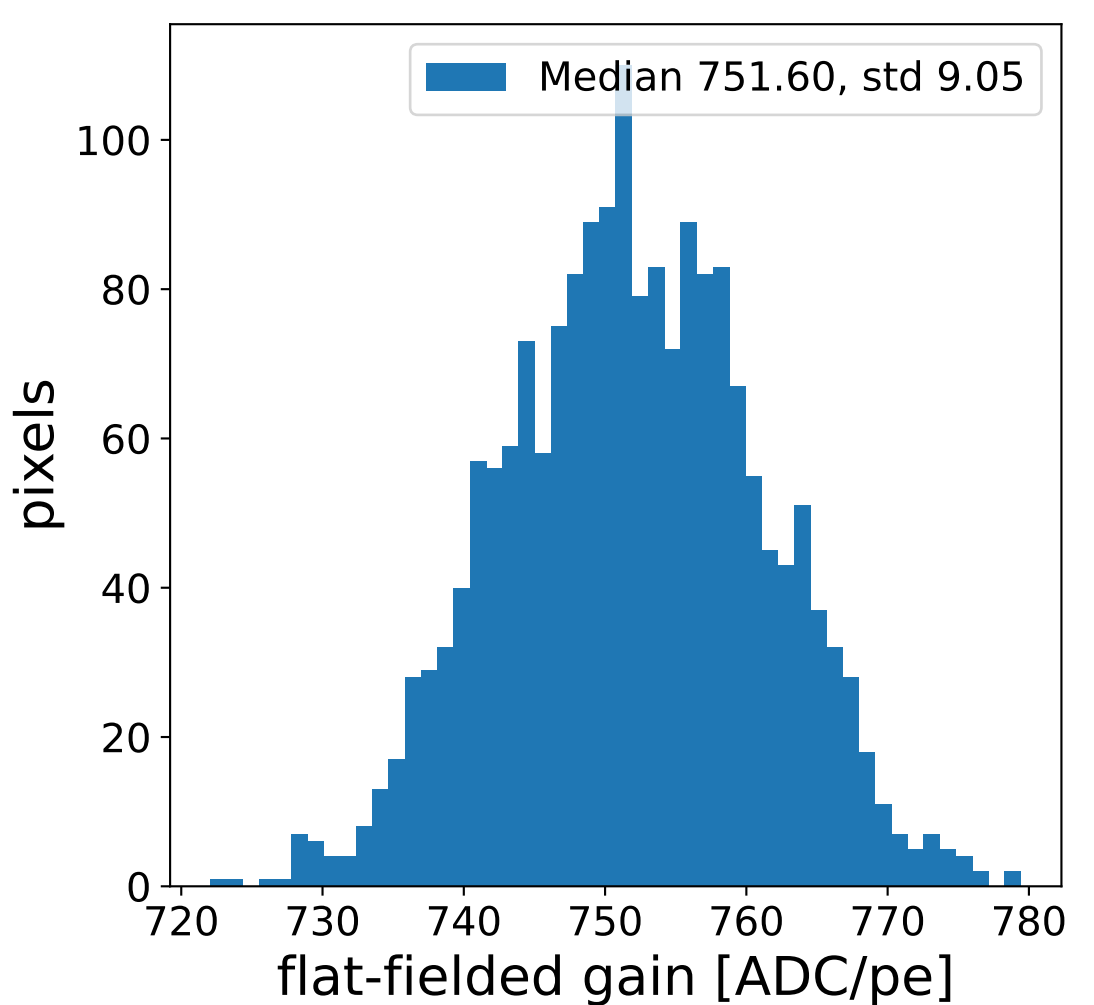

Run 9469

Run 9469

Run 9469 channel: HG

FF sample of 10000 events

pedestal sample of 10000 events

Run 9469 channel: LG

FF sample of 10000 events

pedestal sample of 10000 events