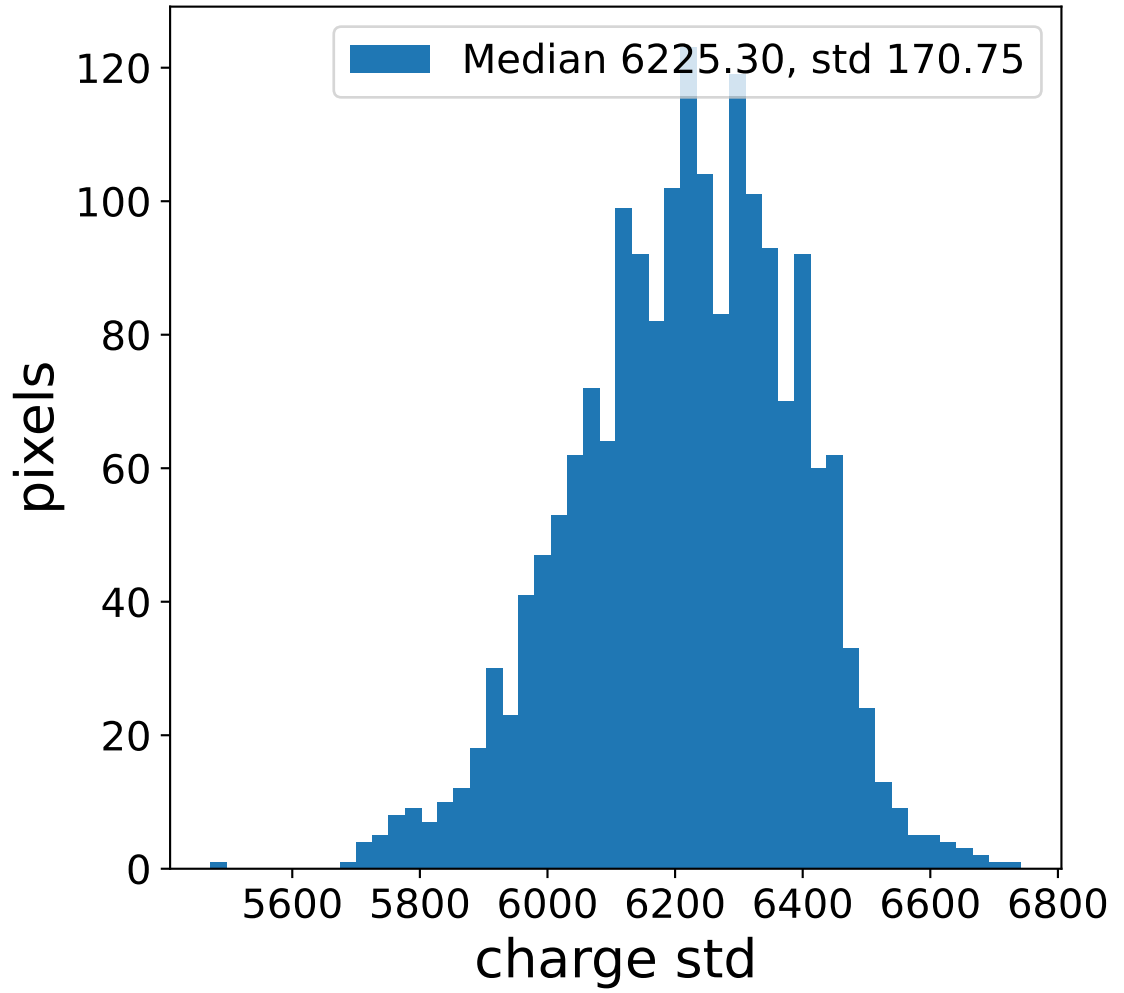

Run 9469

Run 9469

Run 9469 channel: HG

FF sample of 10000 events

pedestal sample of 10000 events

Run 9469 channel: LG

FF sample of 10000 events

pedestal sample of 10000 events