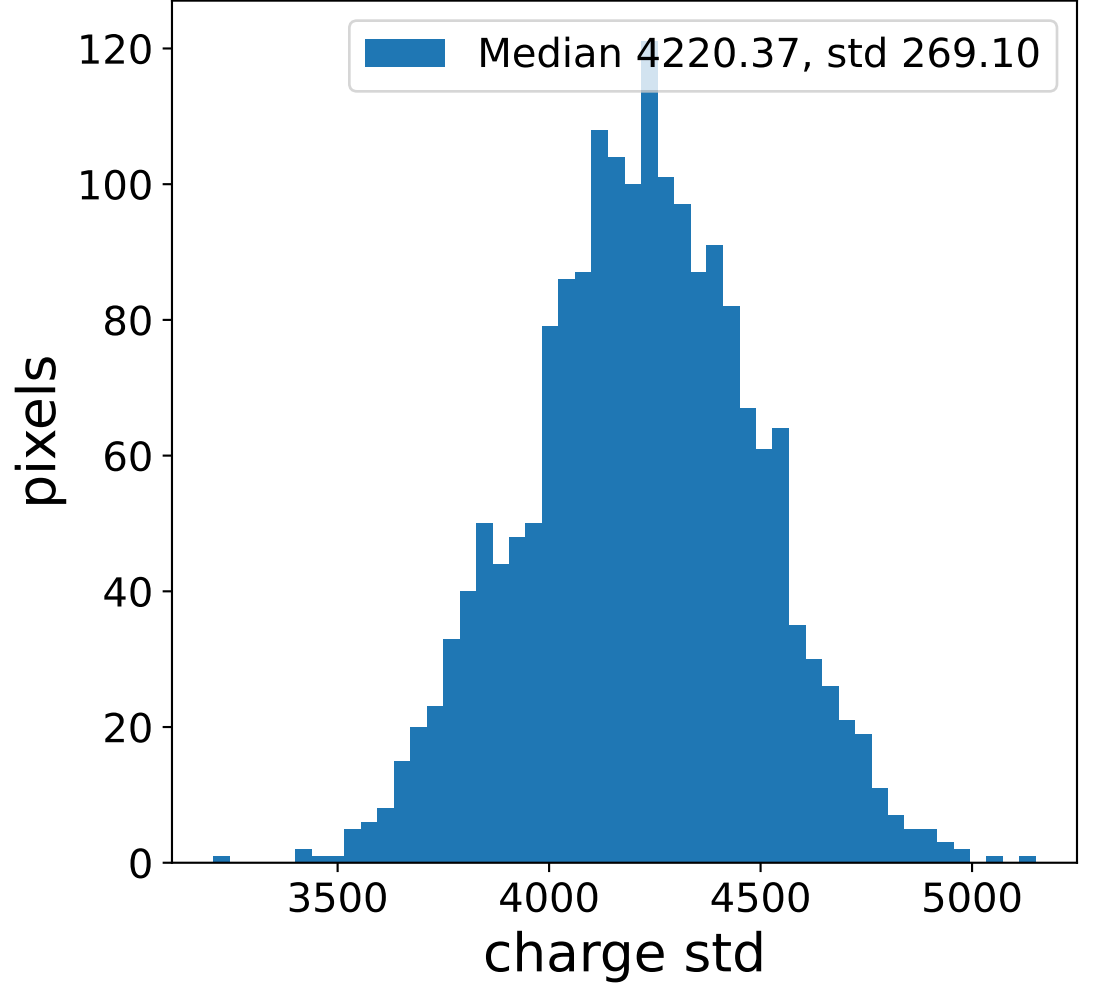

## pedestal sample of 10000 events