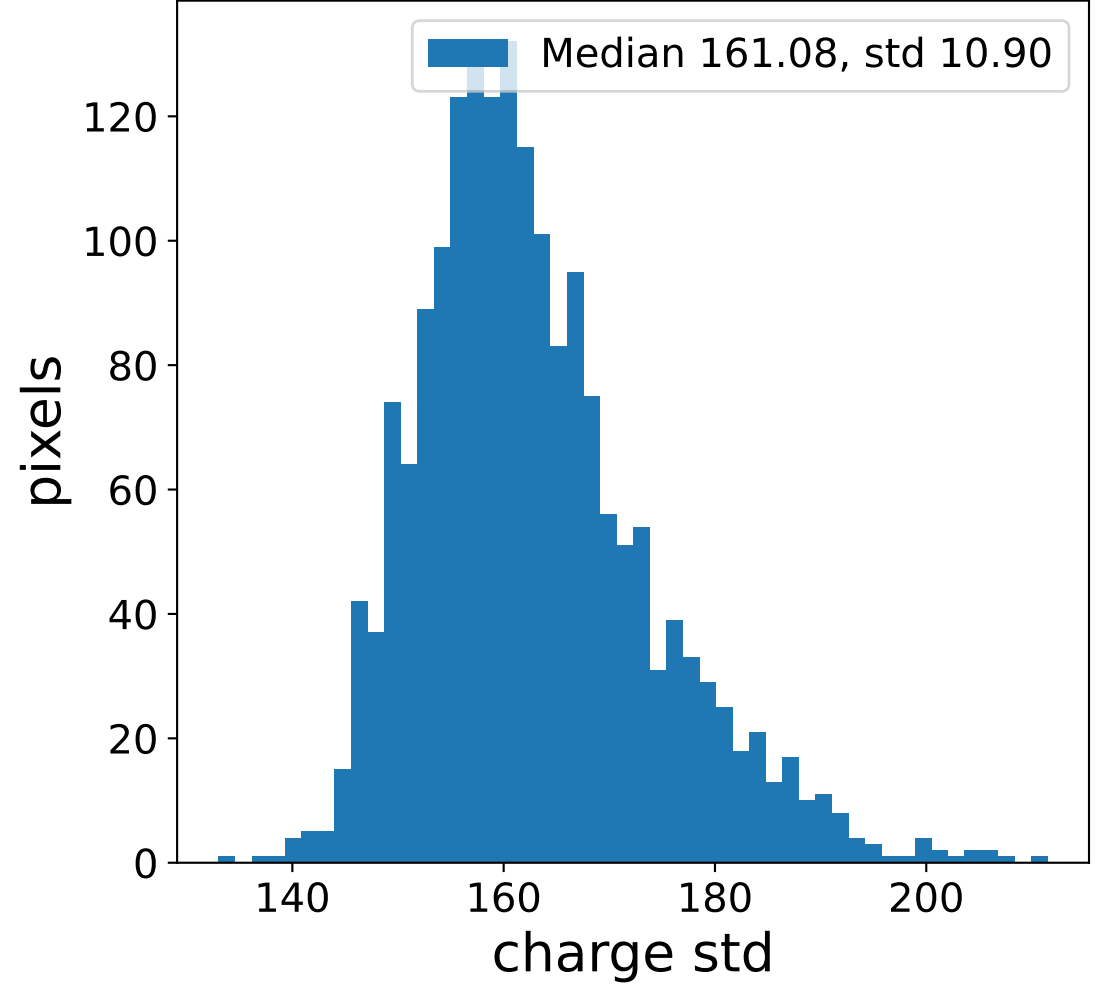

Run 9470 channel: LG

FF sample of 10000 events