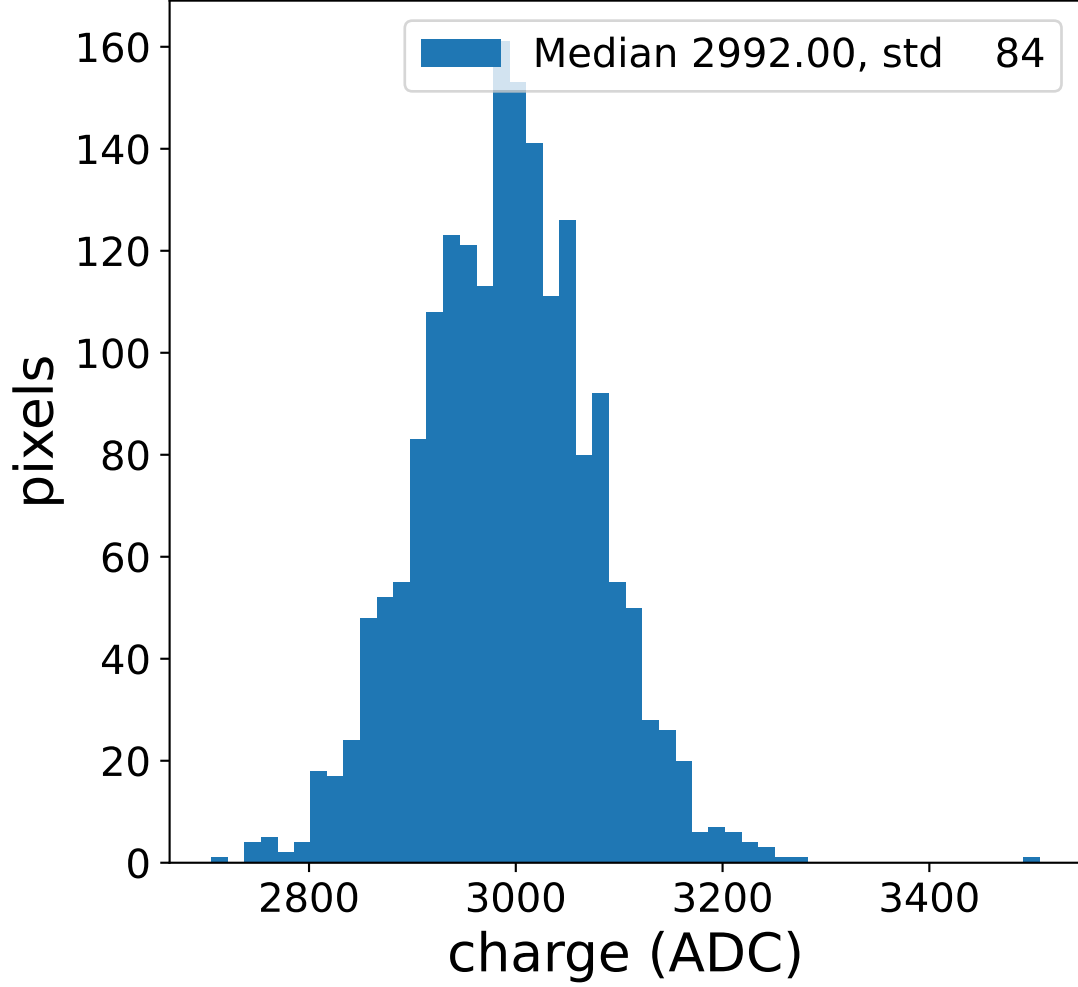

Run 9470 channel: LG

FF sample of 10000 events