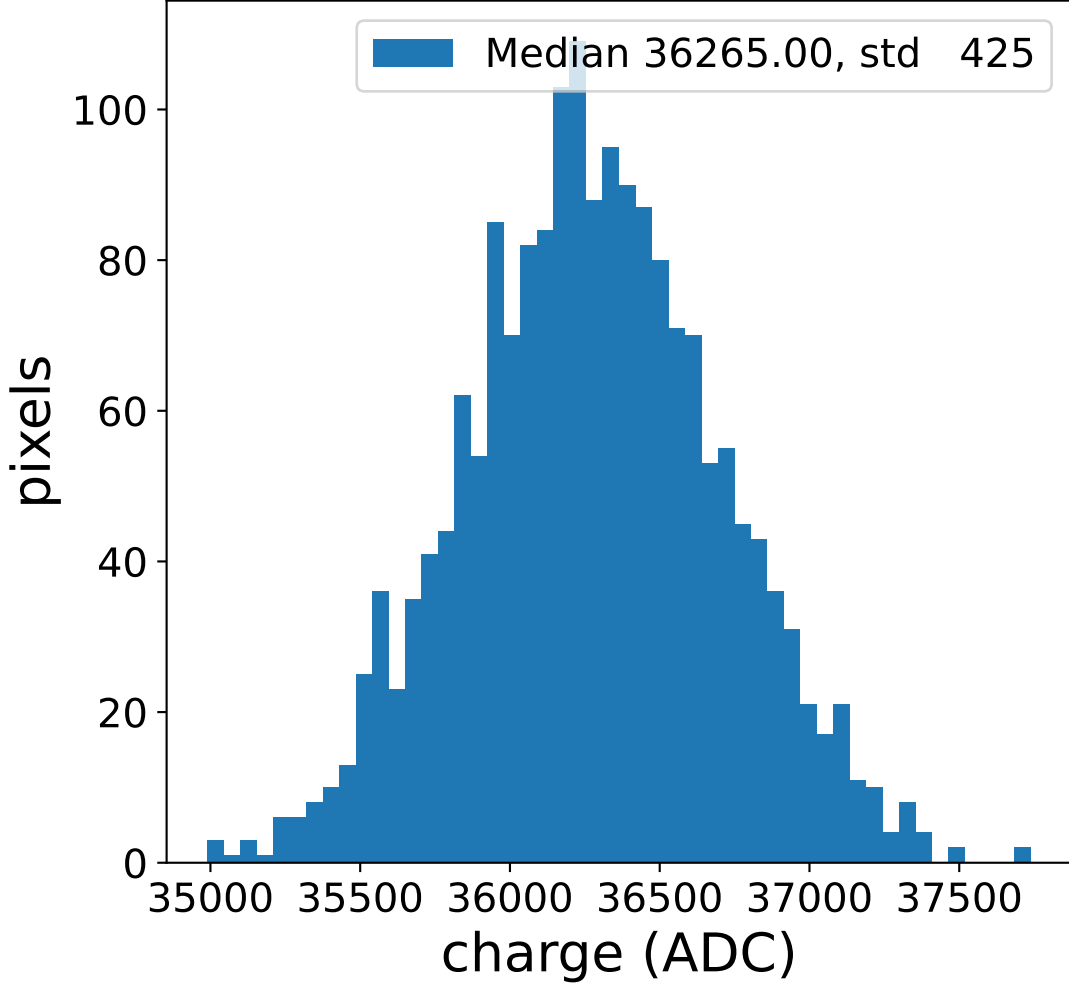

## pedestal sample of 10000 events