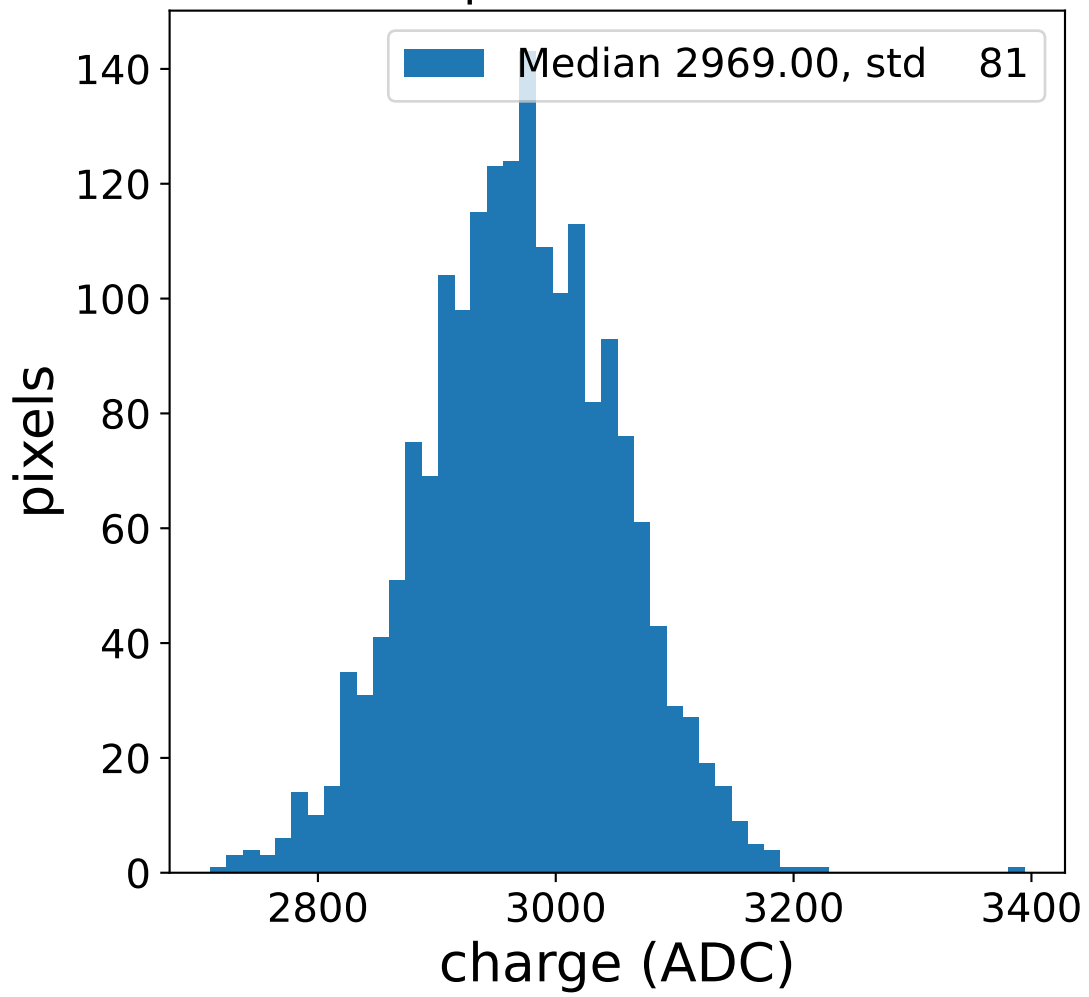

Run 9496 channel: LG

FF sample of 10000 events