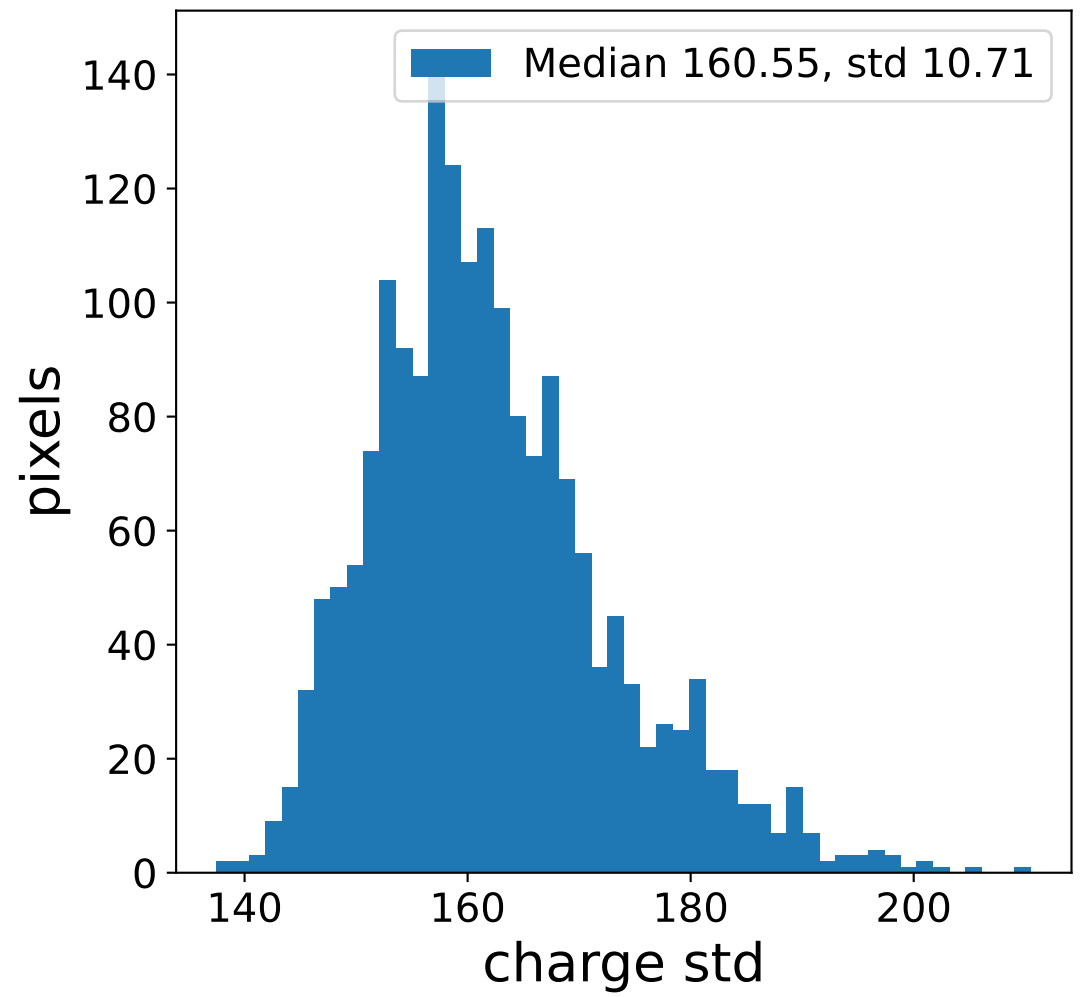

Run 9496 channel: LG

FF sample of 10000 events