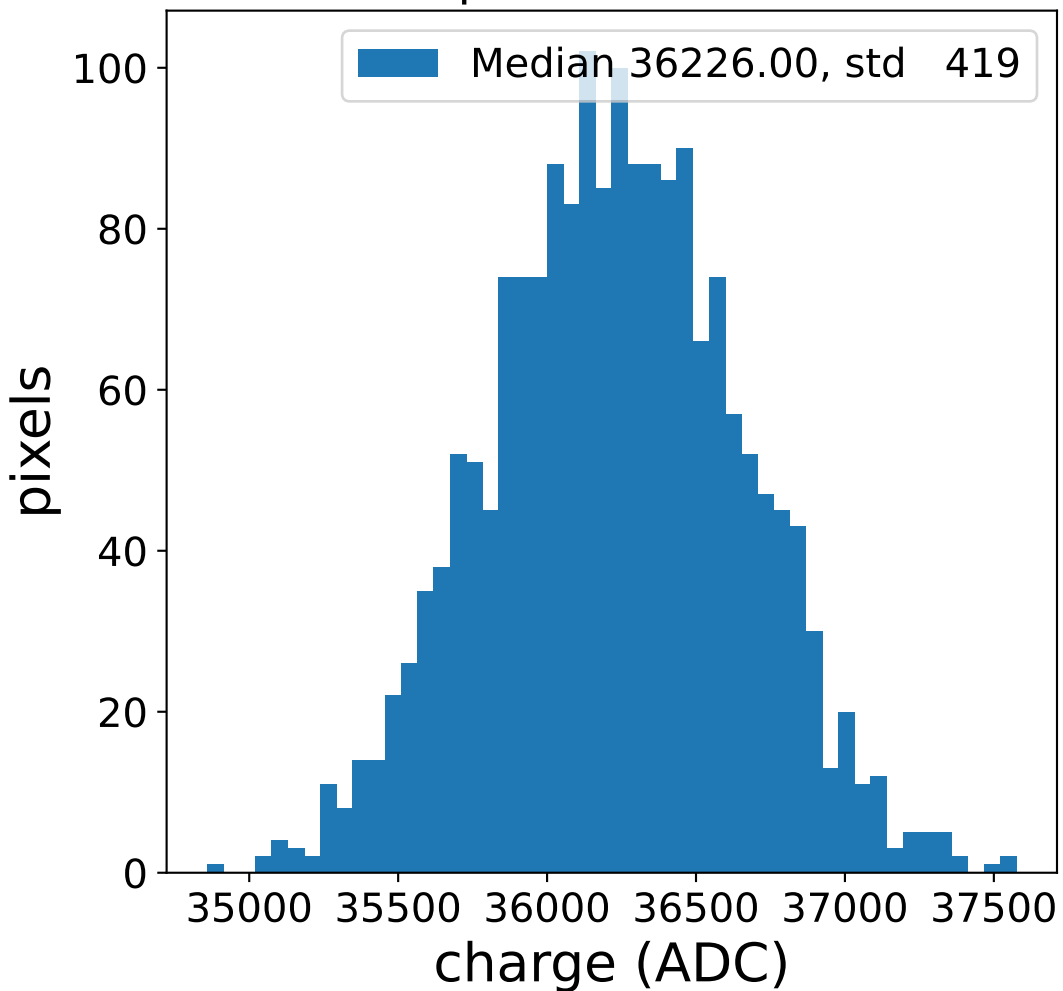

Run 9496 channel: HG

FF sample of 10000 events