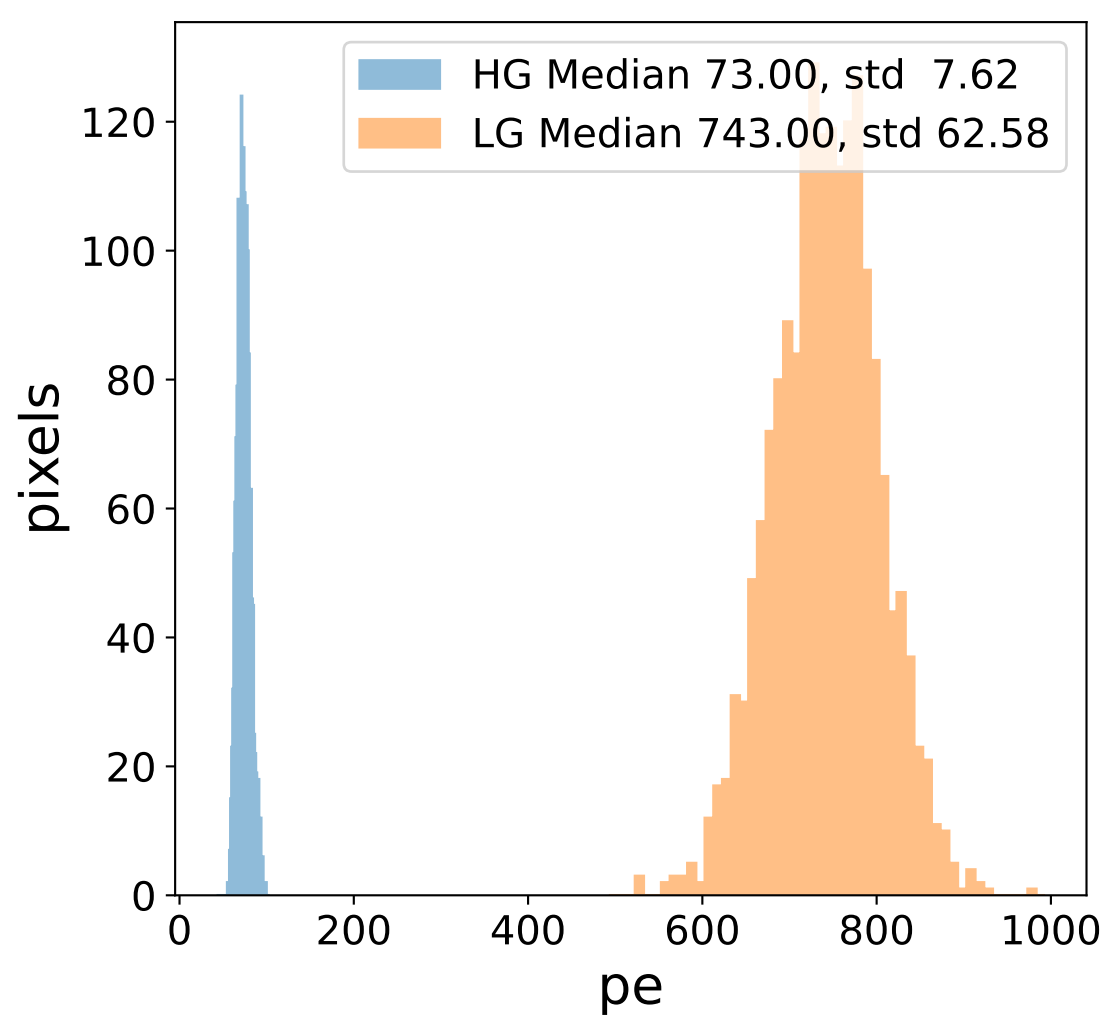

Run 9500

Run 9500

Run 9500 channel: HG

FF sample of 10000 events

pedestal sample of 10000 events

Run 9500 channel: LG

FF sample of 10000 events

pedestal sample of 10000 events