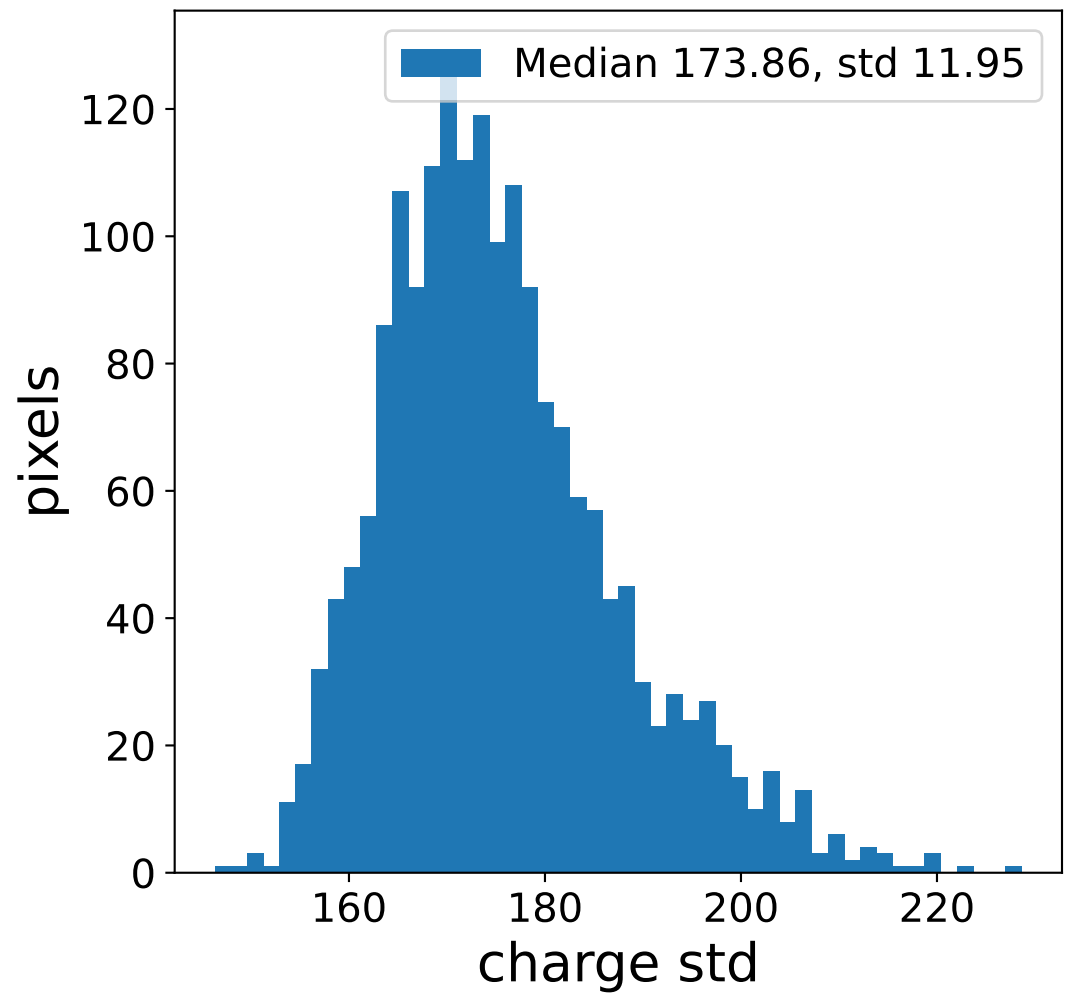

Run 9500

Run 9500

Run 9500 channel: HG

FF sample of 10000 events

pedestal sample of 10000 events

Run 9500 channel: LG

FF sample of 10000 events

pedestal sample of 10000 events