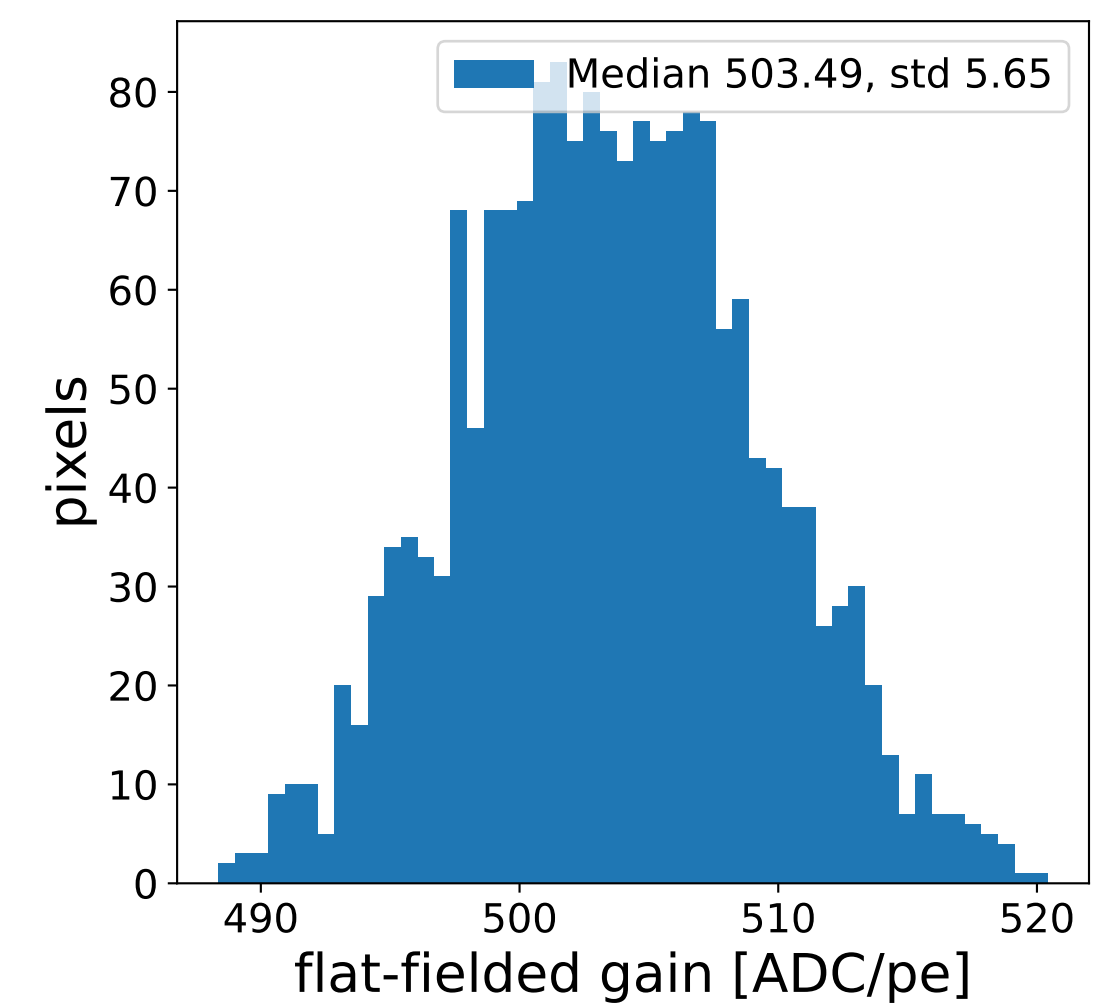

Run 9500

Run 9500

Run 9500 channel: HG

FF sample of 10000 events

pedestal sample of 10000 events

Run 9500 channel: LG

FF sample of 10000 events

pedestal sample of 10000 events