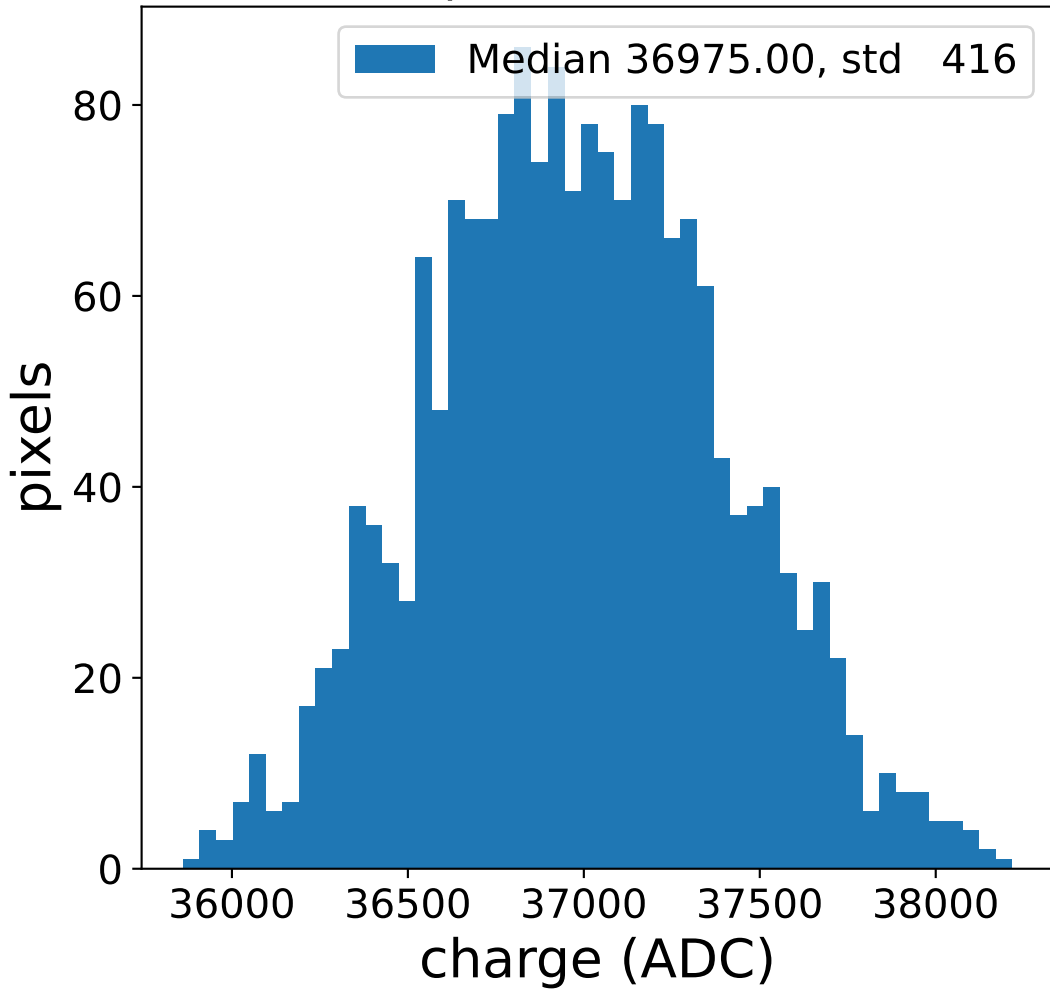

Run 9500

Run 9500

Run 9500 channel: HG

FF sample of 10000 events

pedestal sample of 10000 events

Run 9500 channel: LG

FF sample of 10000 events

pedestal sample of 10000 events