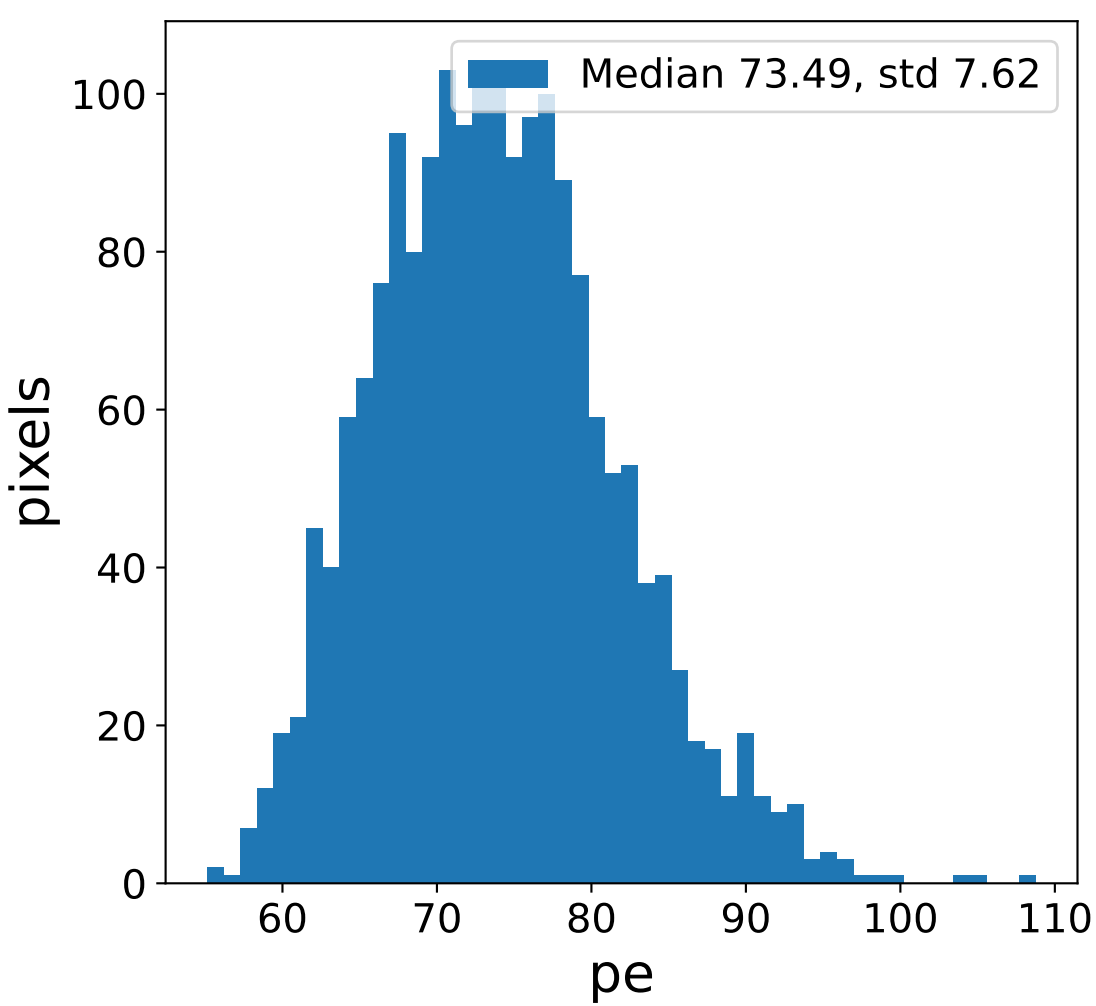

Run 9500

Run 9500

Run 9500 channel: HG

FF sample of 10000 events

pedestal sample of 10000 events

Run 9500 channel: LG

FF sample of 10000 events

pedestal sample of 10000 events