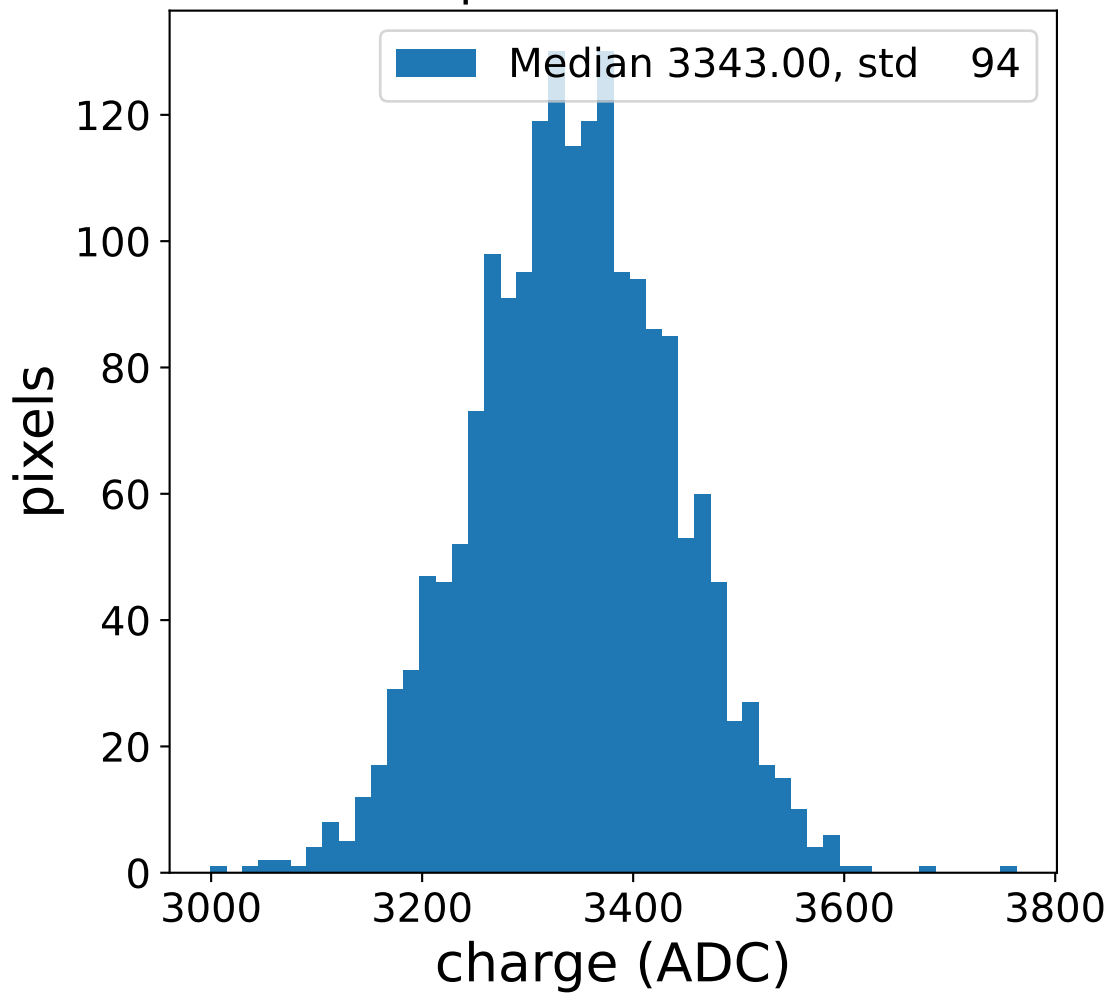

Run 9500

Run 9500

Run 9500 channel: HG

FF sample of 10000 events

pedestal sample of 10000 events

Run 9500 channel: LG

FF sample of 10000 events

pedestal sample of 10000 events