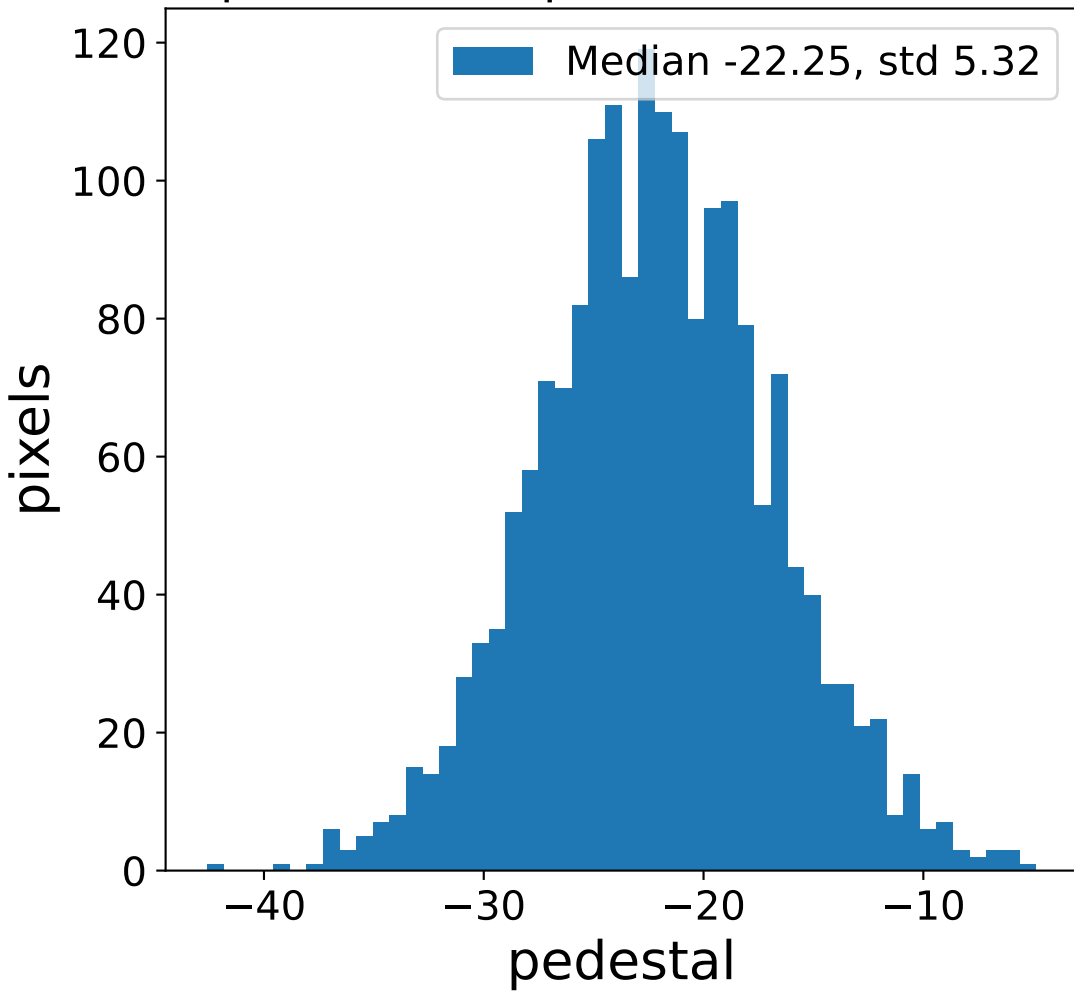

Run 9500

Run 9500

Run 9500 channel: HG

FF sample of 10000 events

pedestal sample of 10000 events

Run 9500 channel: LG

FF sample of 10000 events

pedestal sample of 10000 events