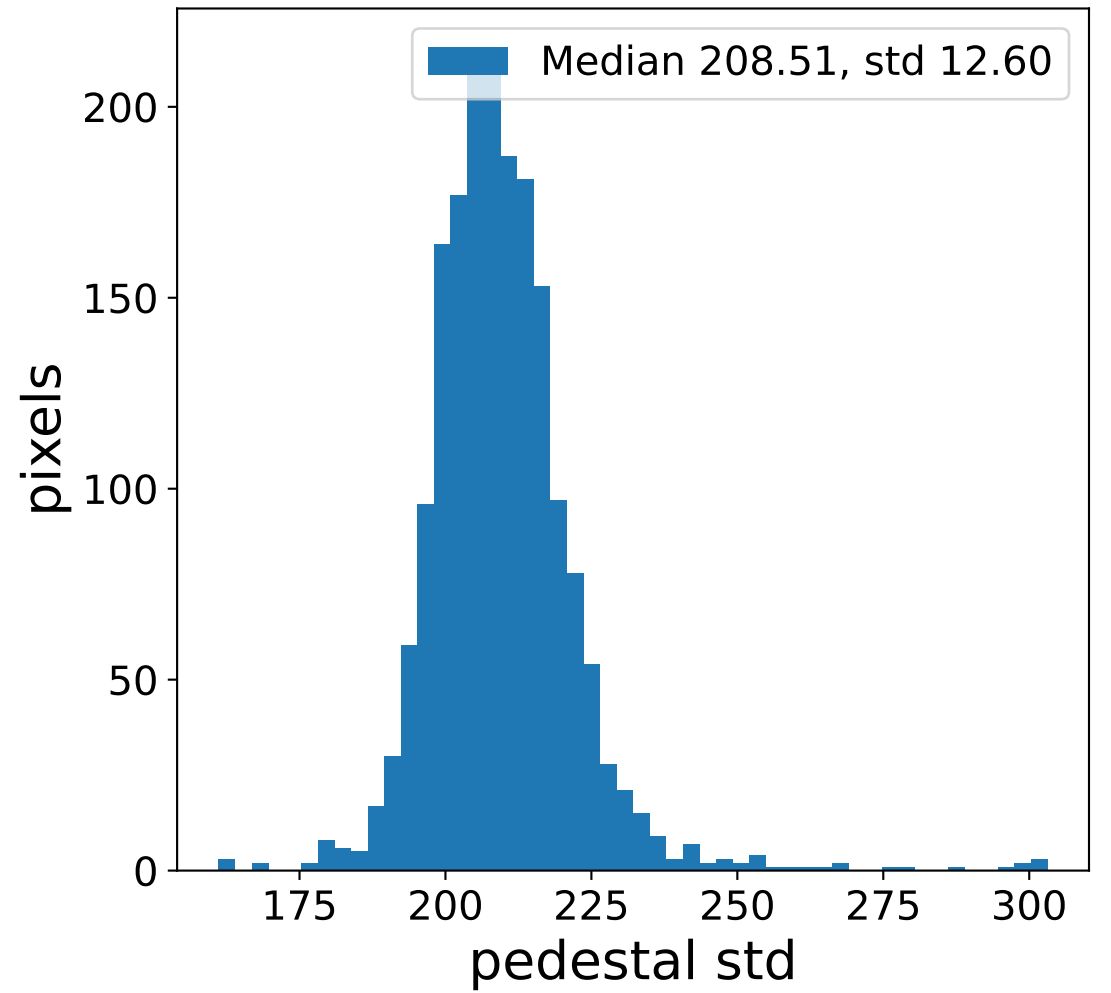

Run 9500

Run 9500

Run 9500 channel: HG

FF sample of 10000 events

pedestal sample of 10000 events

Run 9500 channel: LG

FF sample of 10000 events

pedestal sample of 10000 events