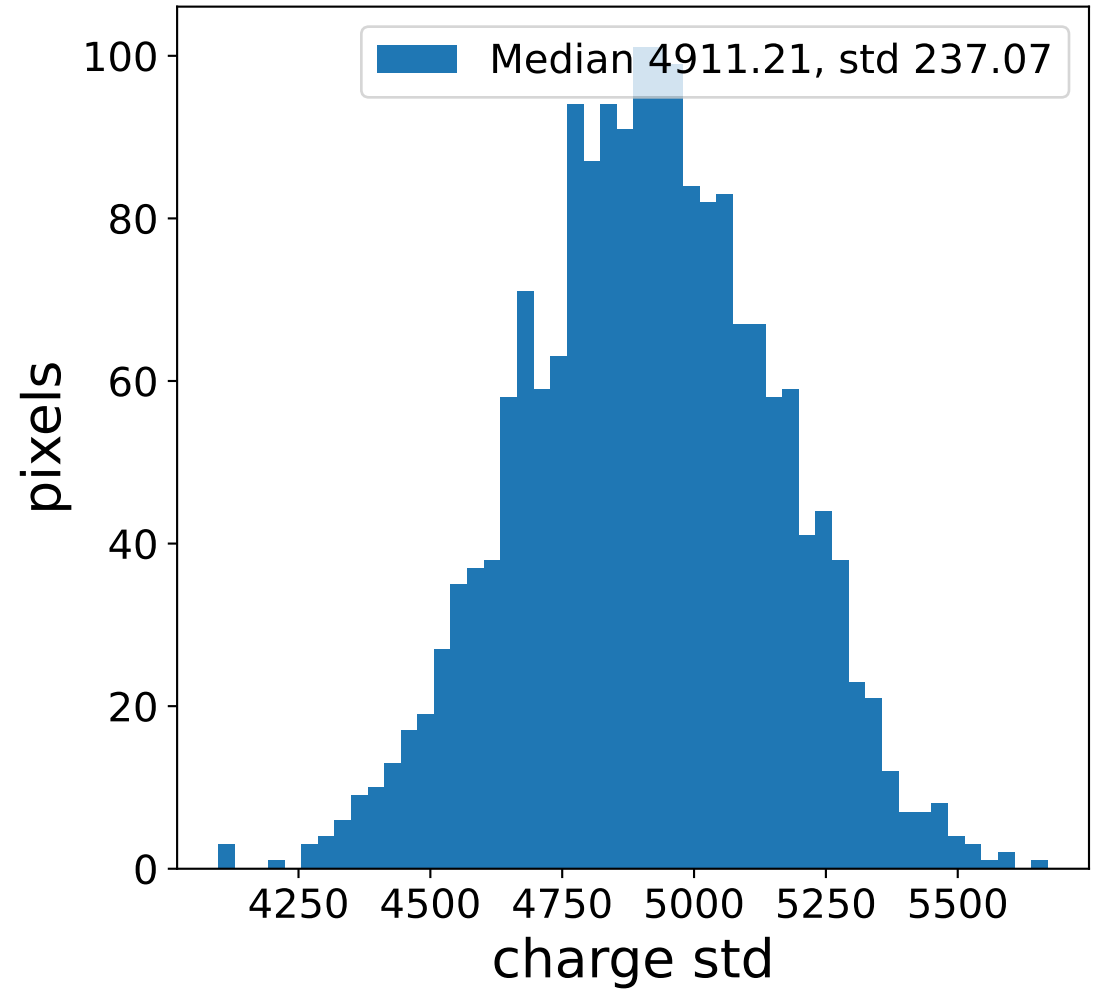

Run 9500

Run 9500

Run 9500 channel: HG

FF sample of 10000 events

pedestal sample of 10000 events

Run 9500 channel: LG

FF sample of 10000 events

pedestal sample of 10000 events