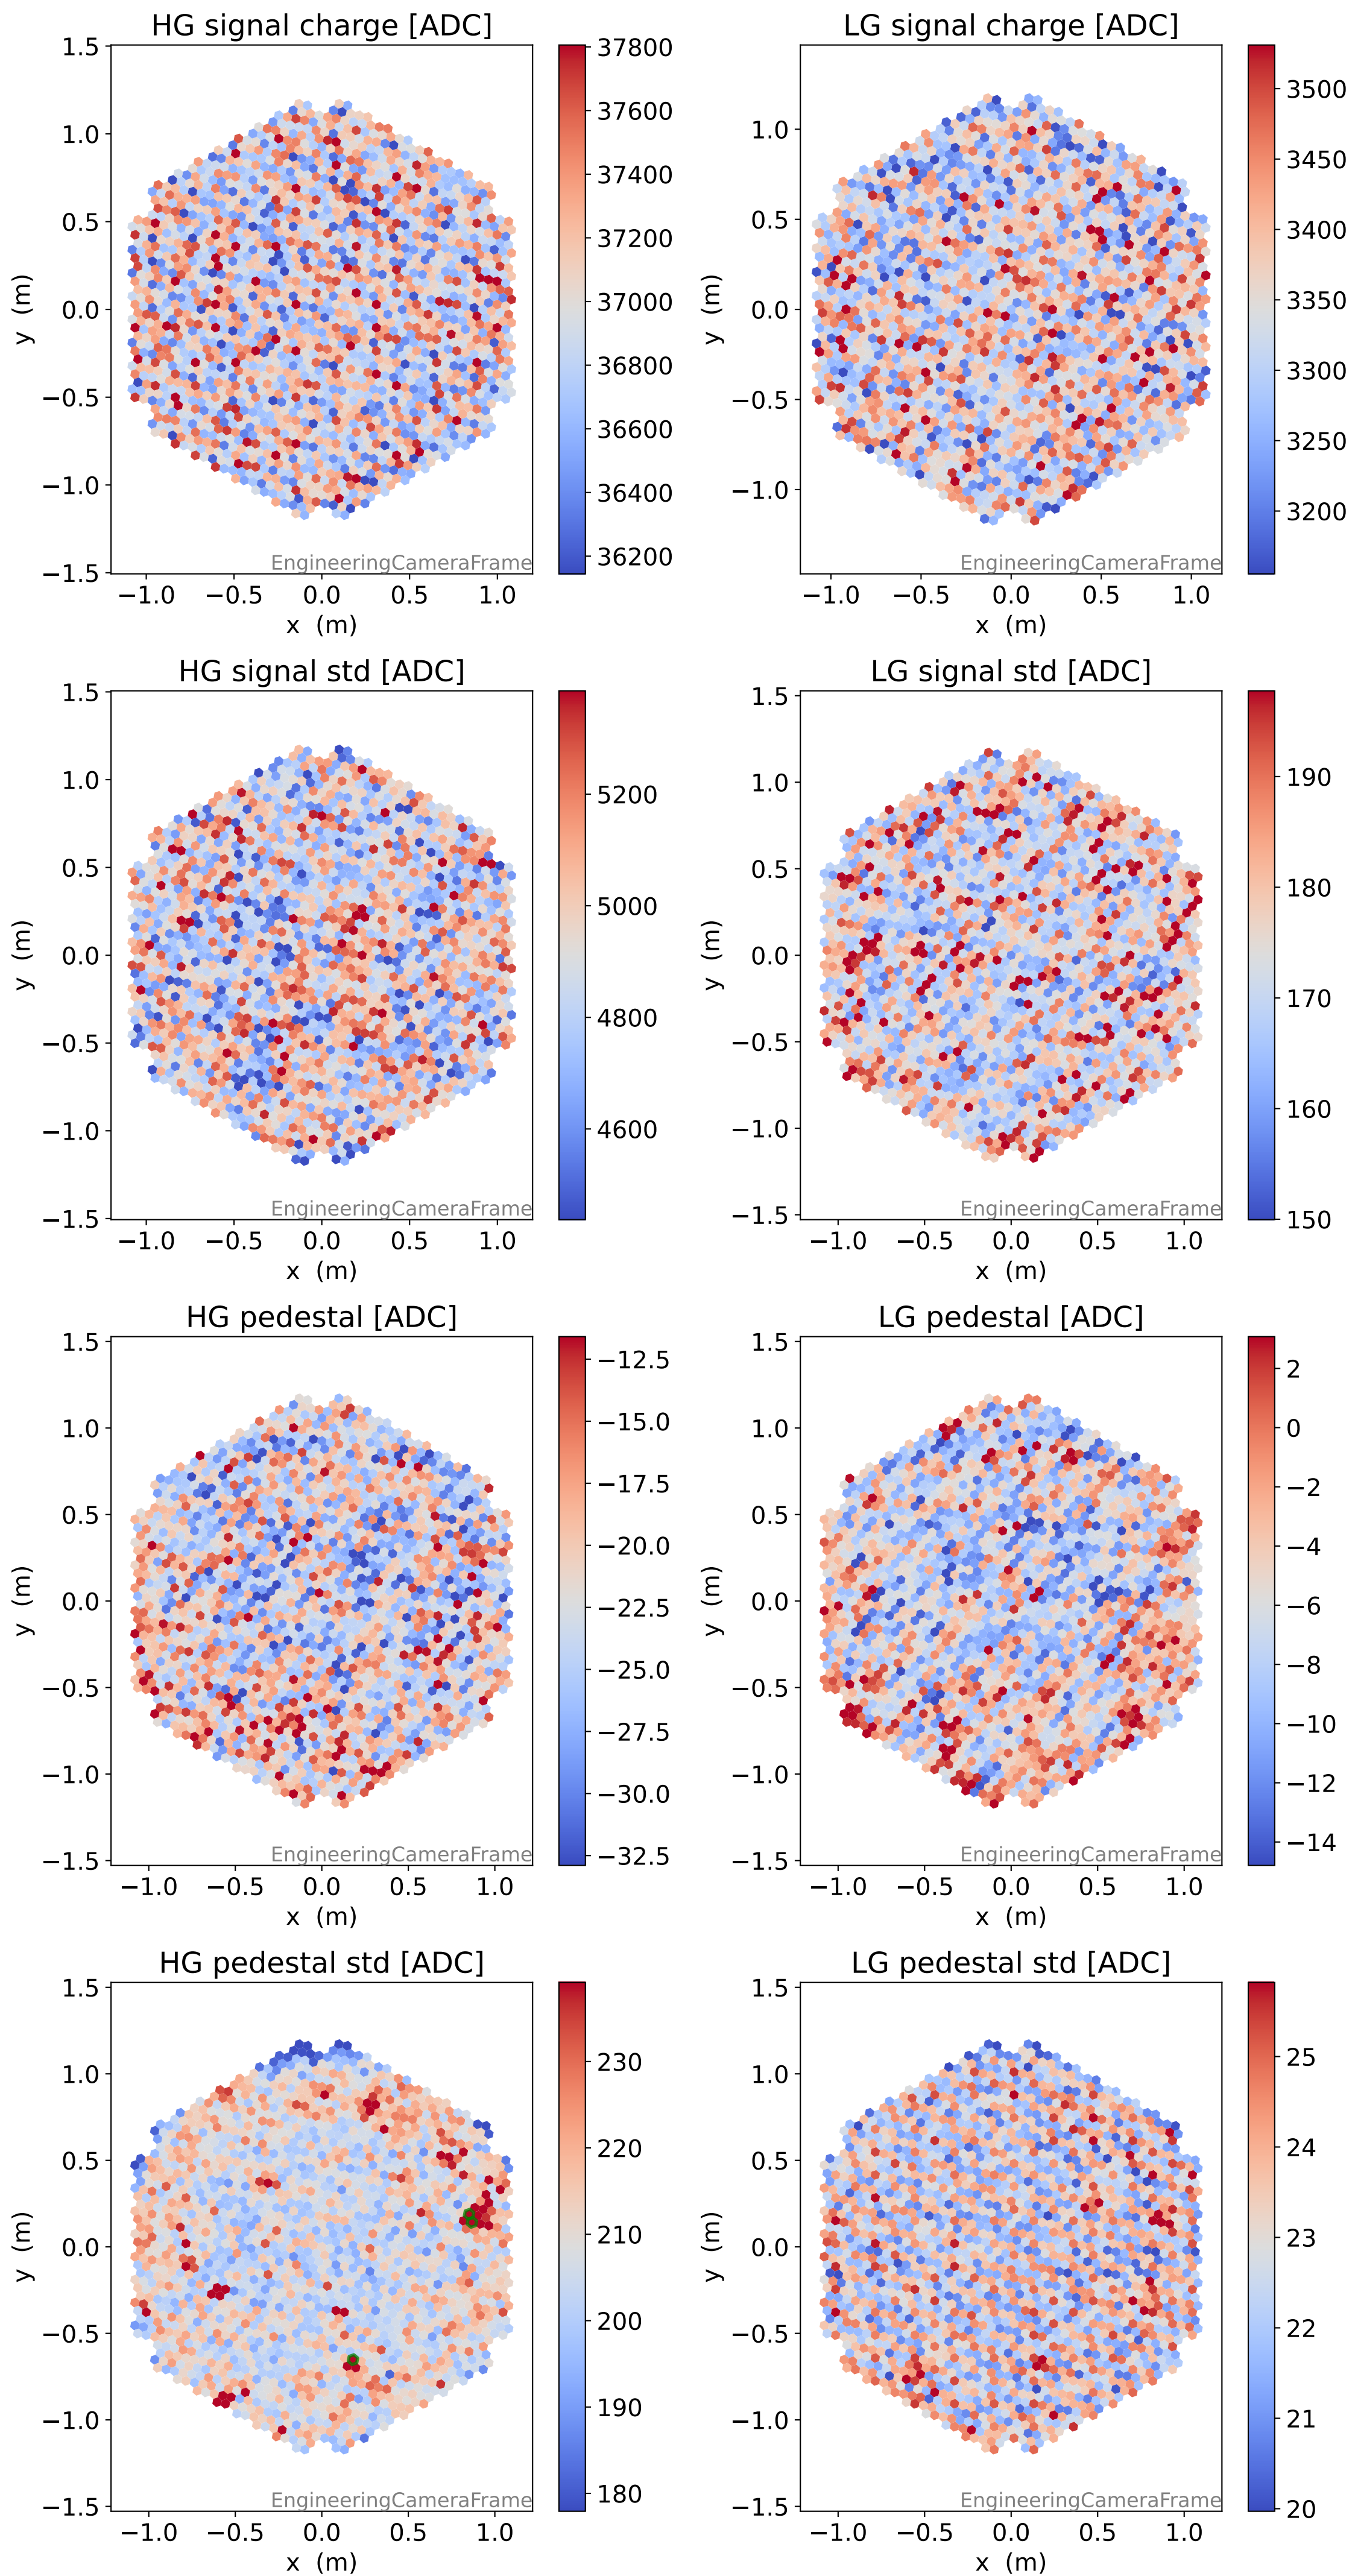

Run 9500

Run 9500

Run 9500 channel: HG

FF sample of 10000 events

pedestal sample of 10000 events

Run 9500 channel: LG

FF sample of 10000 events

pedestal sample of 10000 events