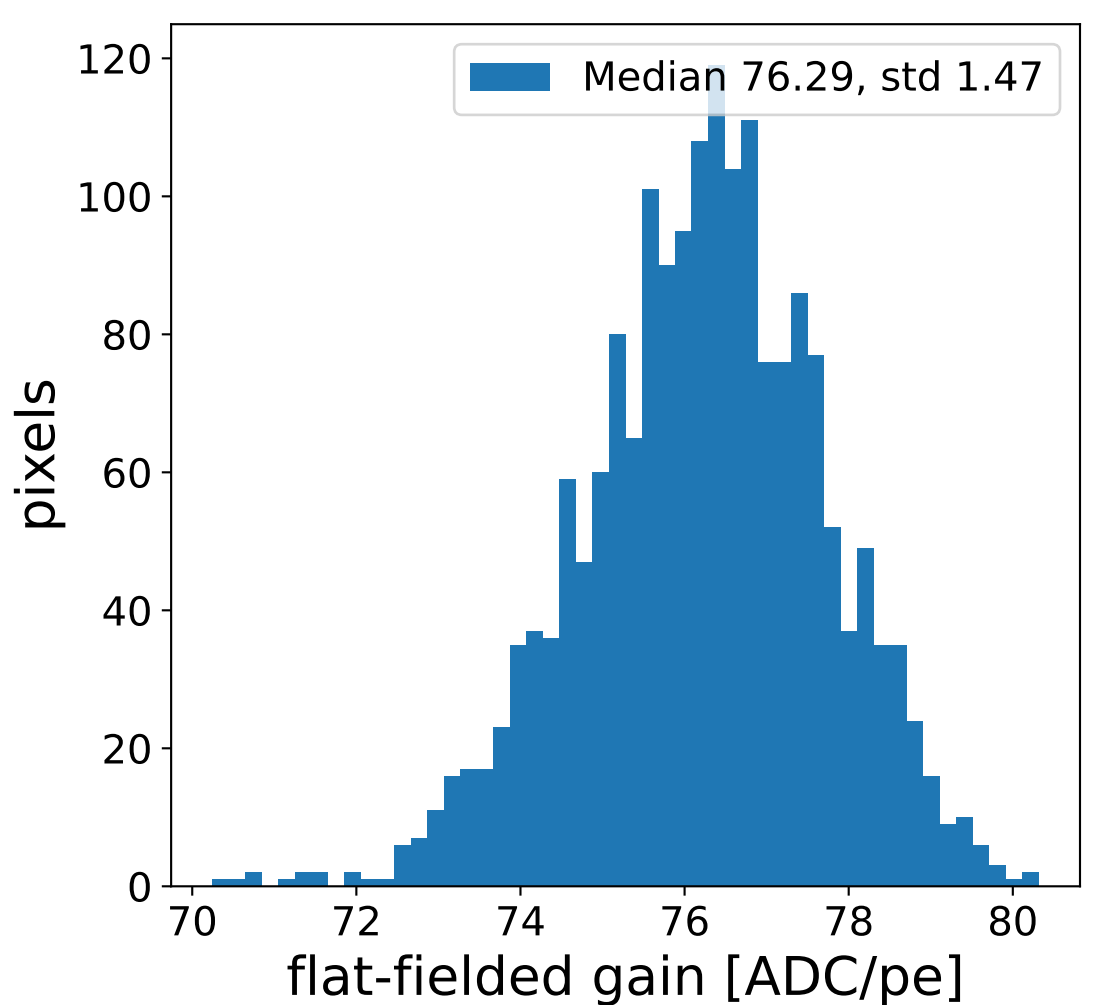

Run 9502

Run 9502

Run 9502 channel: HG

FF sample of 10000 events

pedestal sample of 10000 events

Run 9502 channel: LG

FF sample of 10000 events

pedestal sample of 10000 events