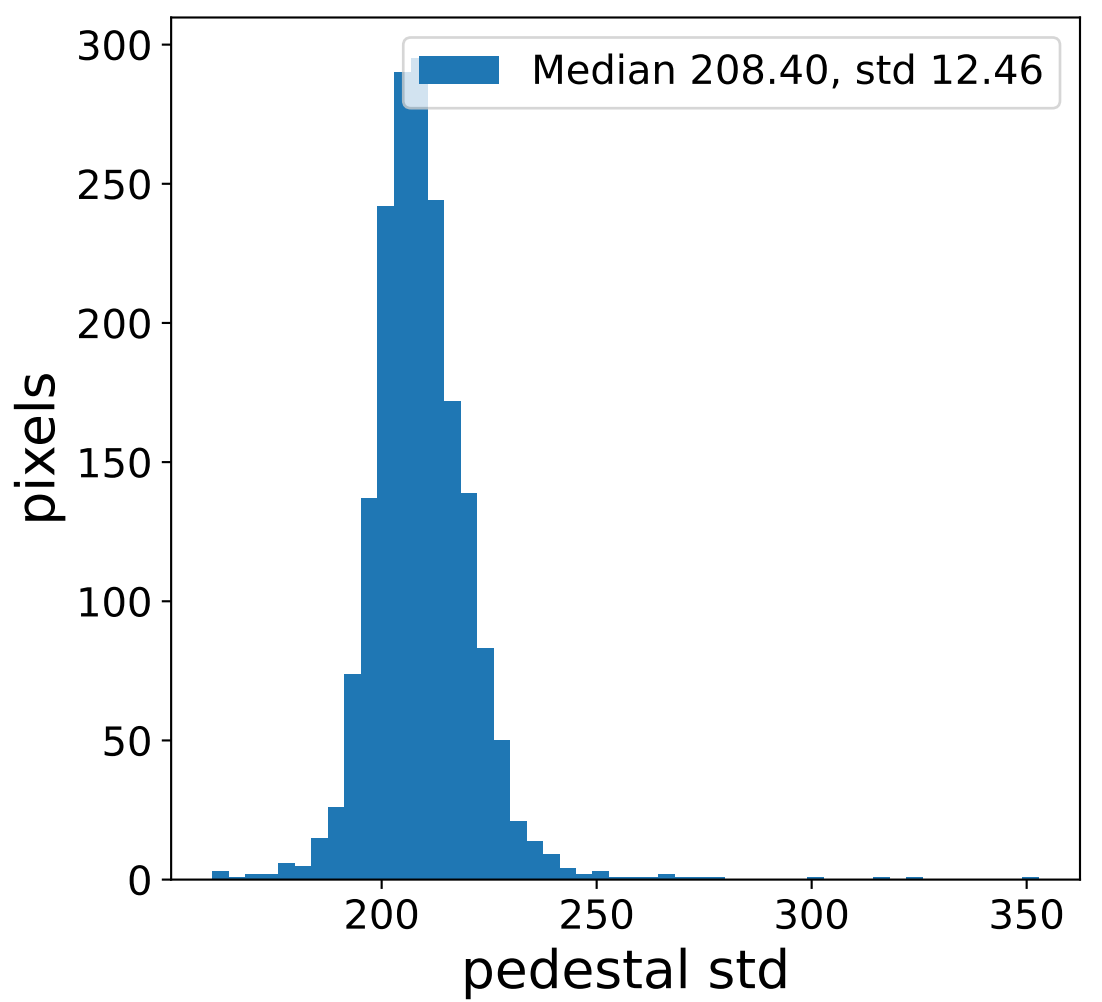

Run 9502

Run 9502

Run 9502 channel: HG

FF sample of 10000 events

pedestal sample of 10000 events

Run 9502 channel: LG

FF sample of 10000 events

pedestal sample of 10000 events