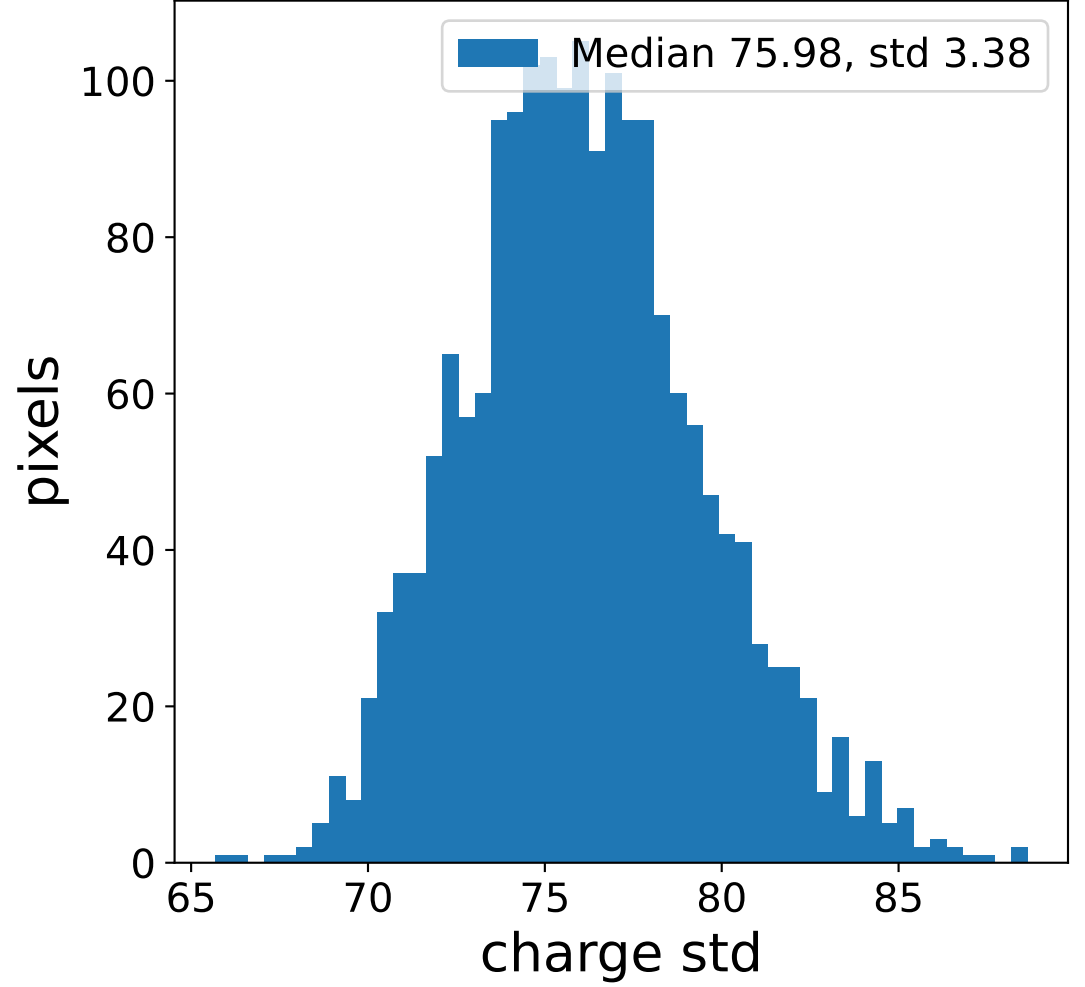

Run 9502

Run 9502

Run 9502 channel: HG

FF sample of 10000 events

pedestal sample of 10000 events

Run 9502 channel: LG

FF sample of 10000 events

pedestal sample of 10000 events