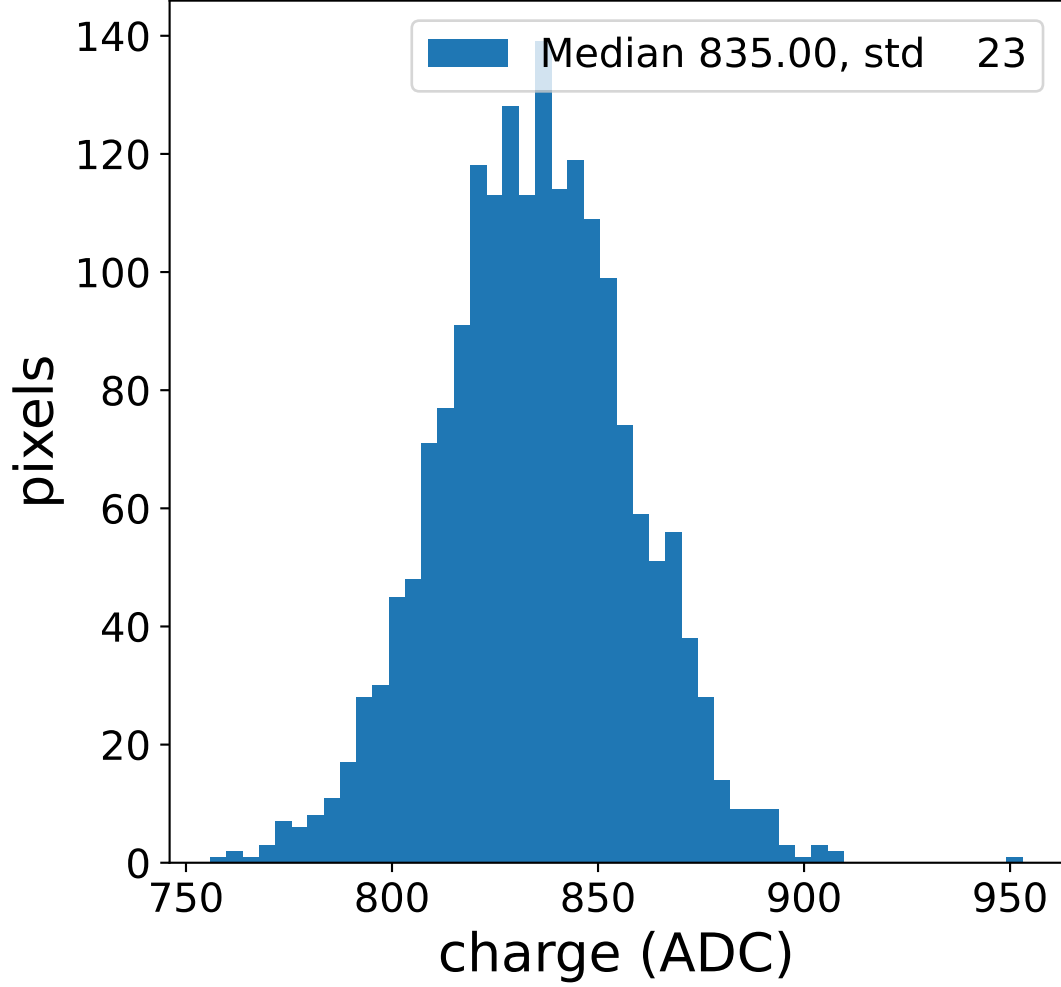

Run 9502

Run 9502

Run 9502 channel: HG

FF sample of 10000 events

pedestal sample of 10000 events

Run 9502 channel: LG

FF sample of 10000 events

pedestal sample of 10000 events