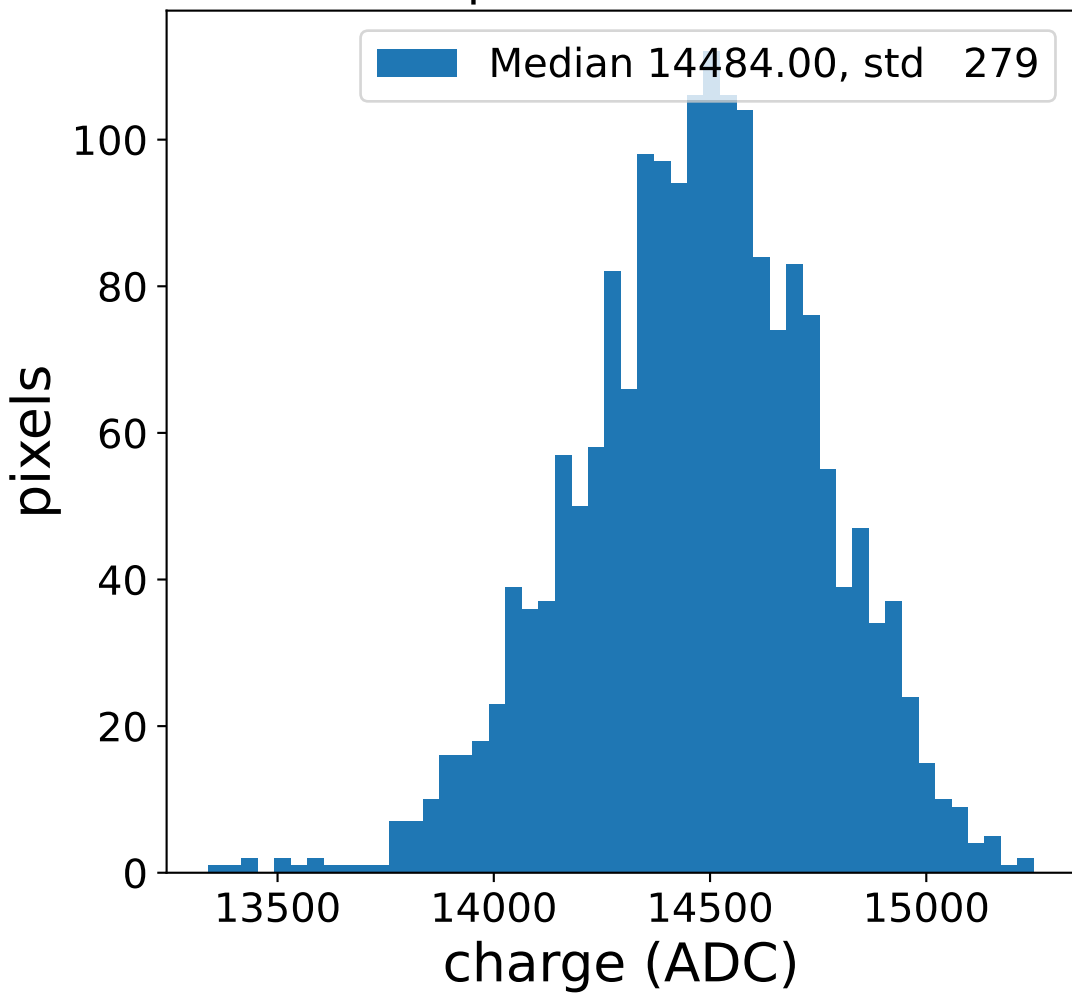

Run 9502

Run 9502

Run 9502 channel: HG

FF sample of 10000 events

pedestal sample of 10000 events

Run 9502 channel: LG

FF sample of 10000 events

pedestal sample of 10000 events