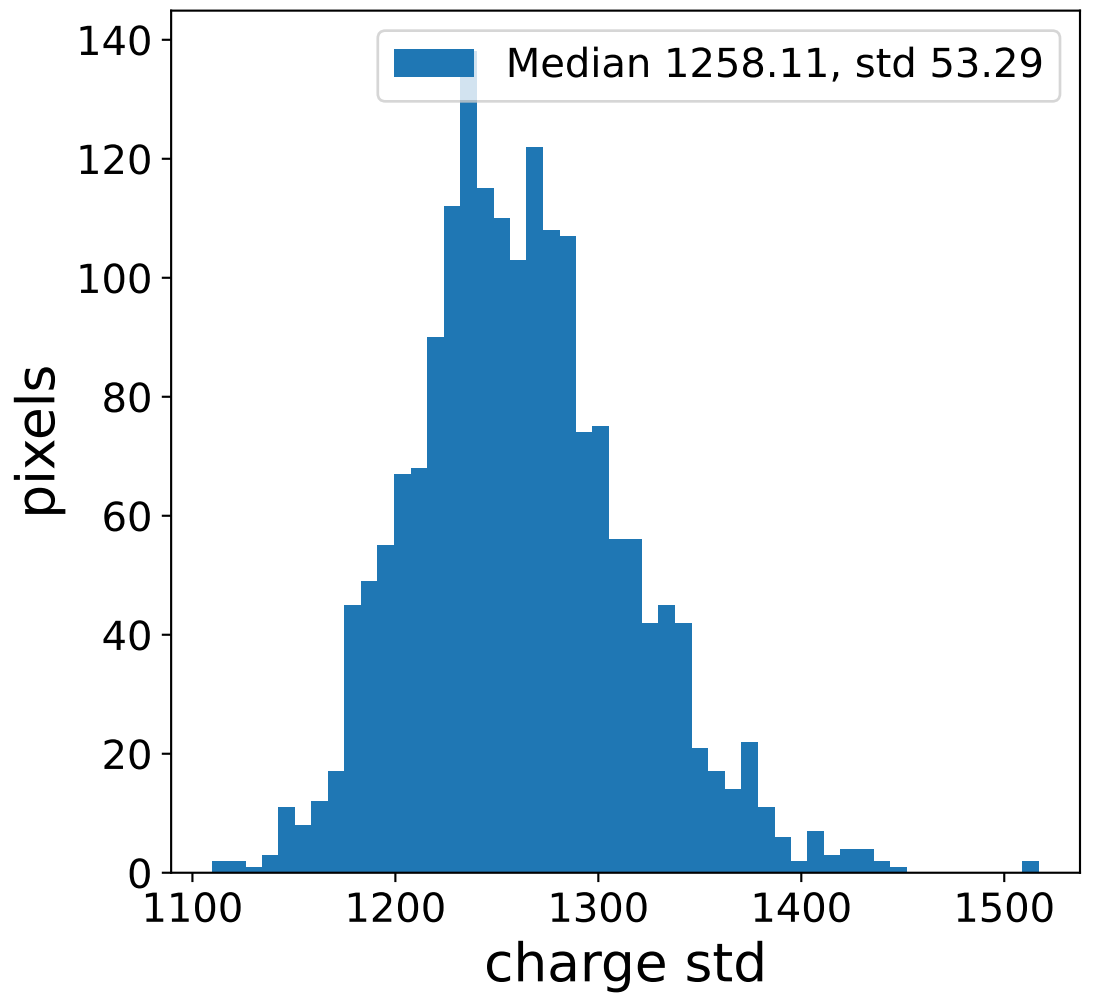

Run 9502

Run 9502

Run 9502 channel: HG

FF sample of 10000 events

pedestal sample of 10000 events

Run 9502 channel: LG

FF sample of 10000 events

pedestal sample of 10000 events