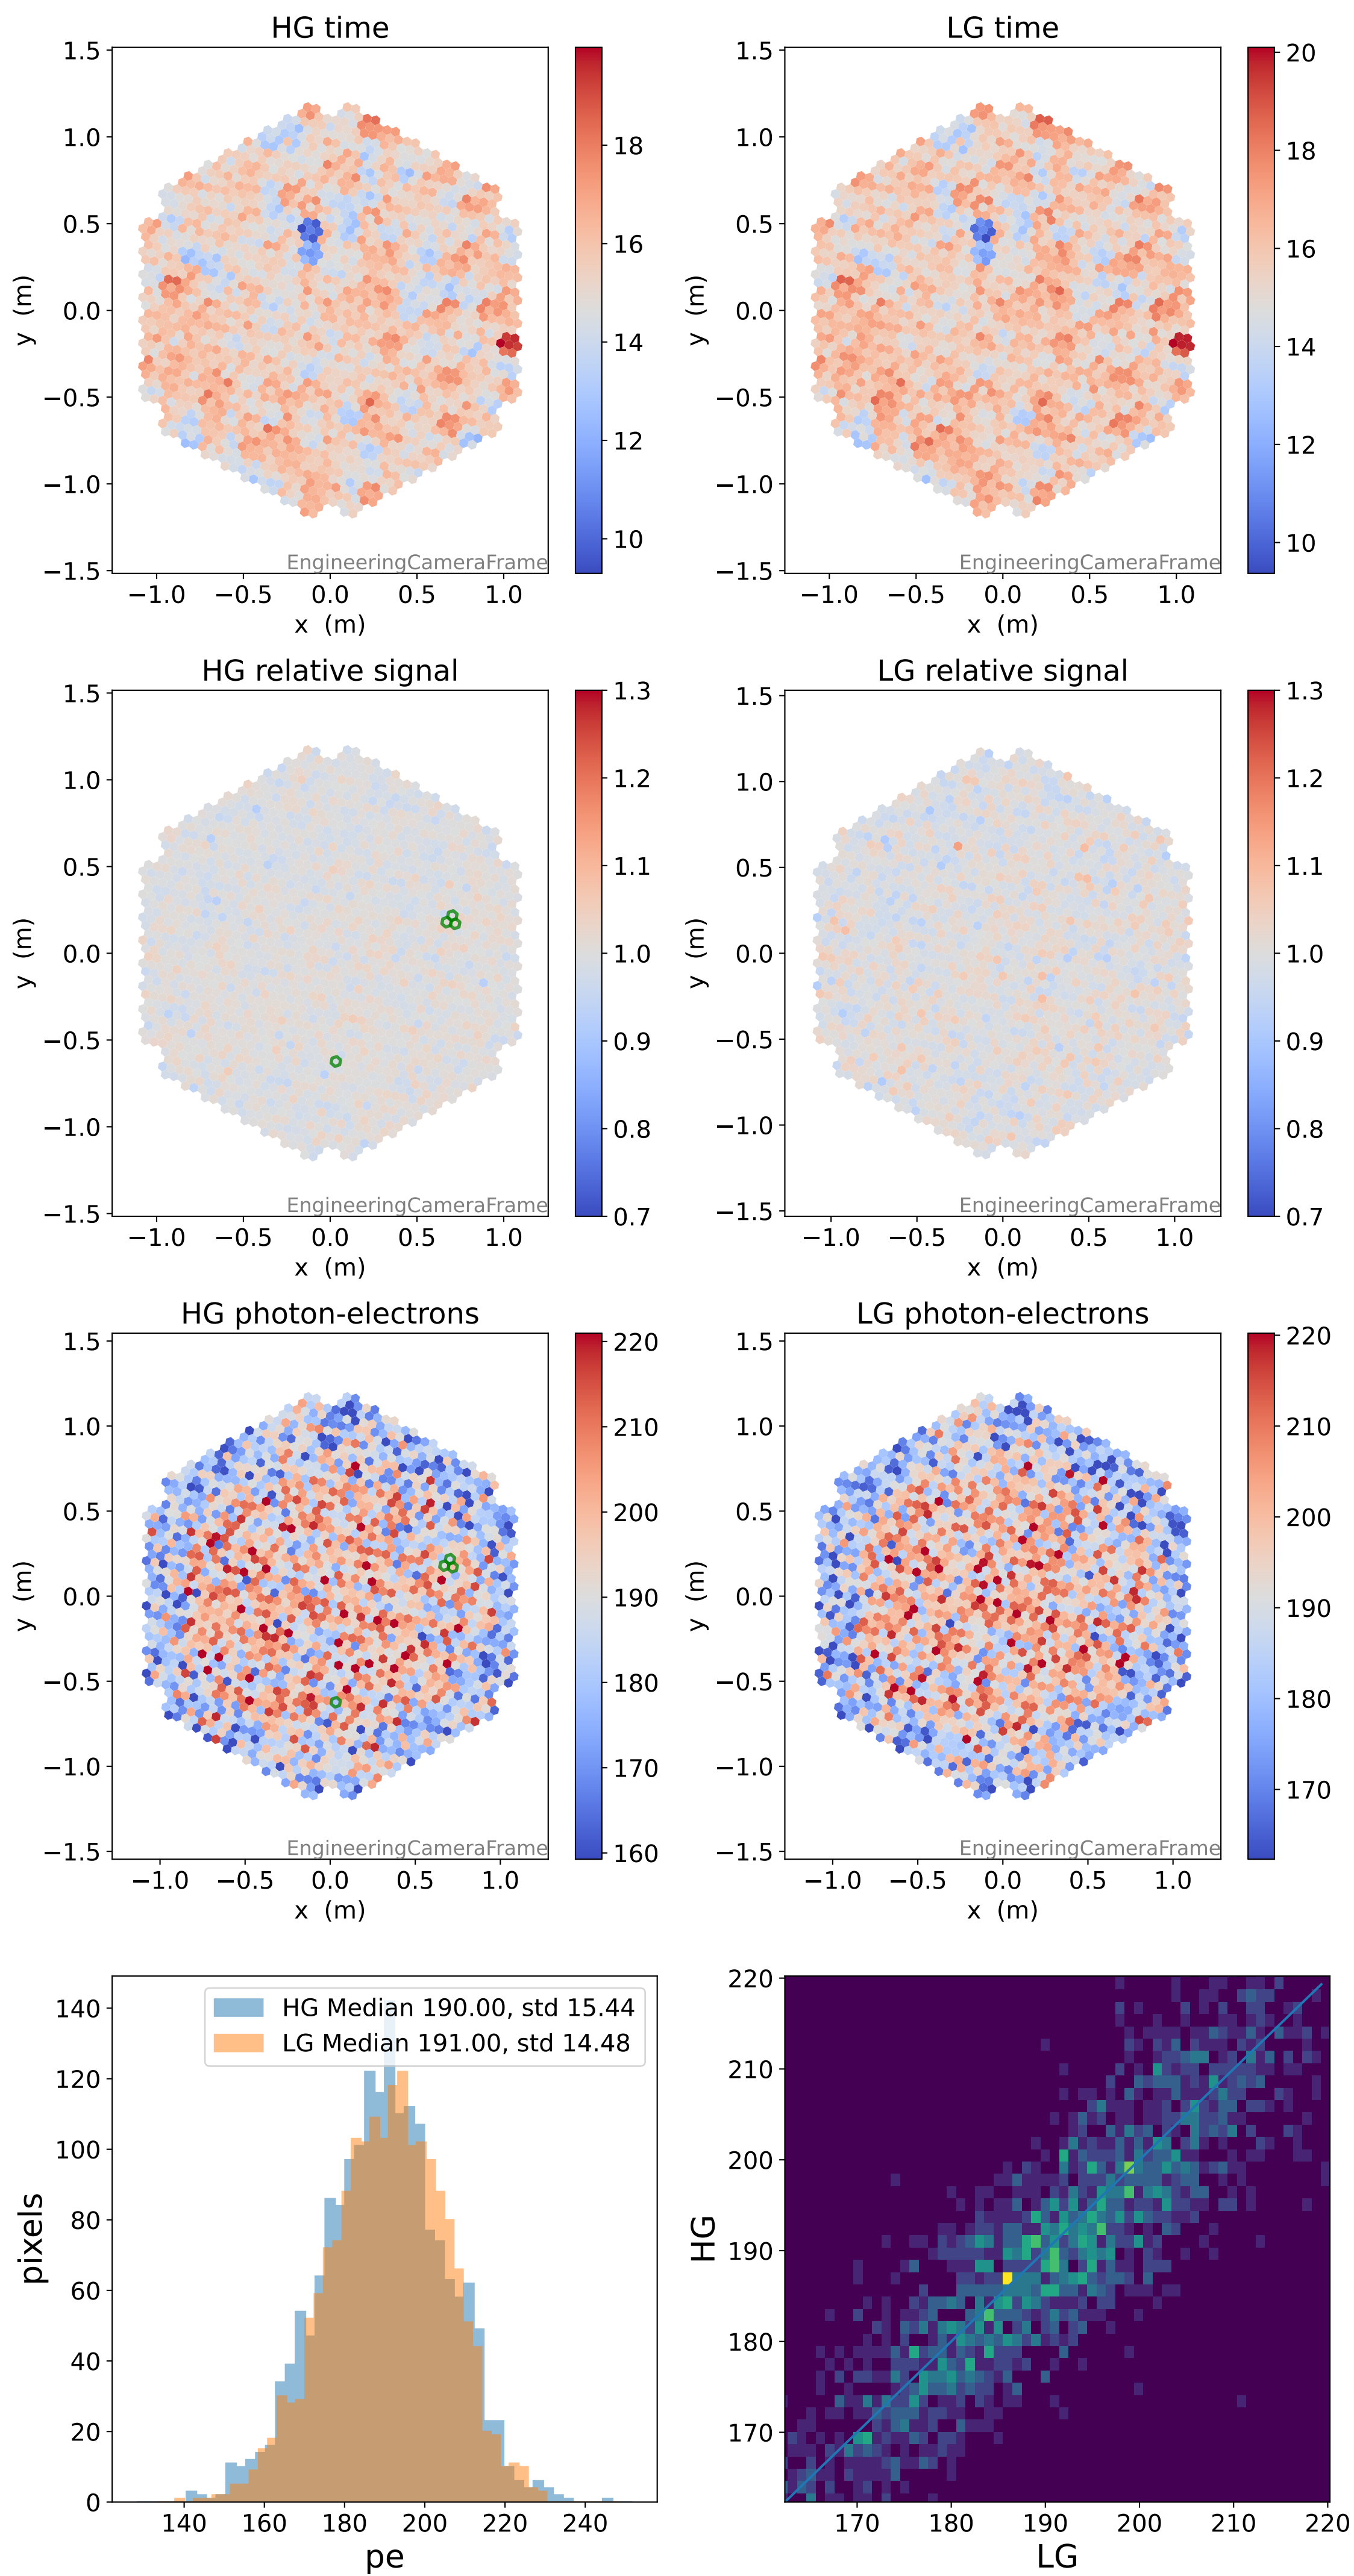

Run 9502

Run 9502

Run 9502 channel: HG

FF sample of 10000 events

pedestal sample of 10000 events

Run 9502 channel: LG

FF sample of 10000 events

pedestal sample of 10000 events