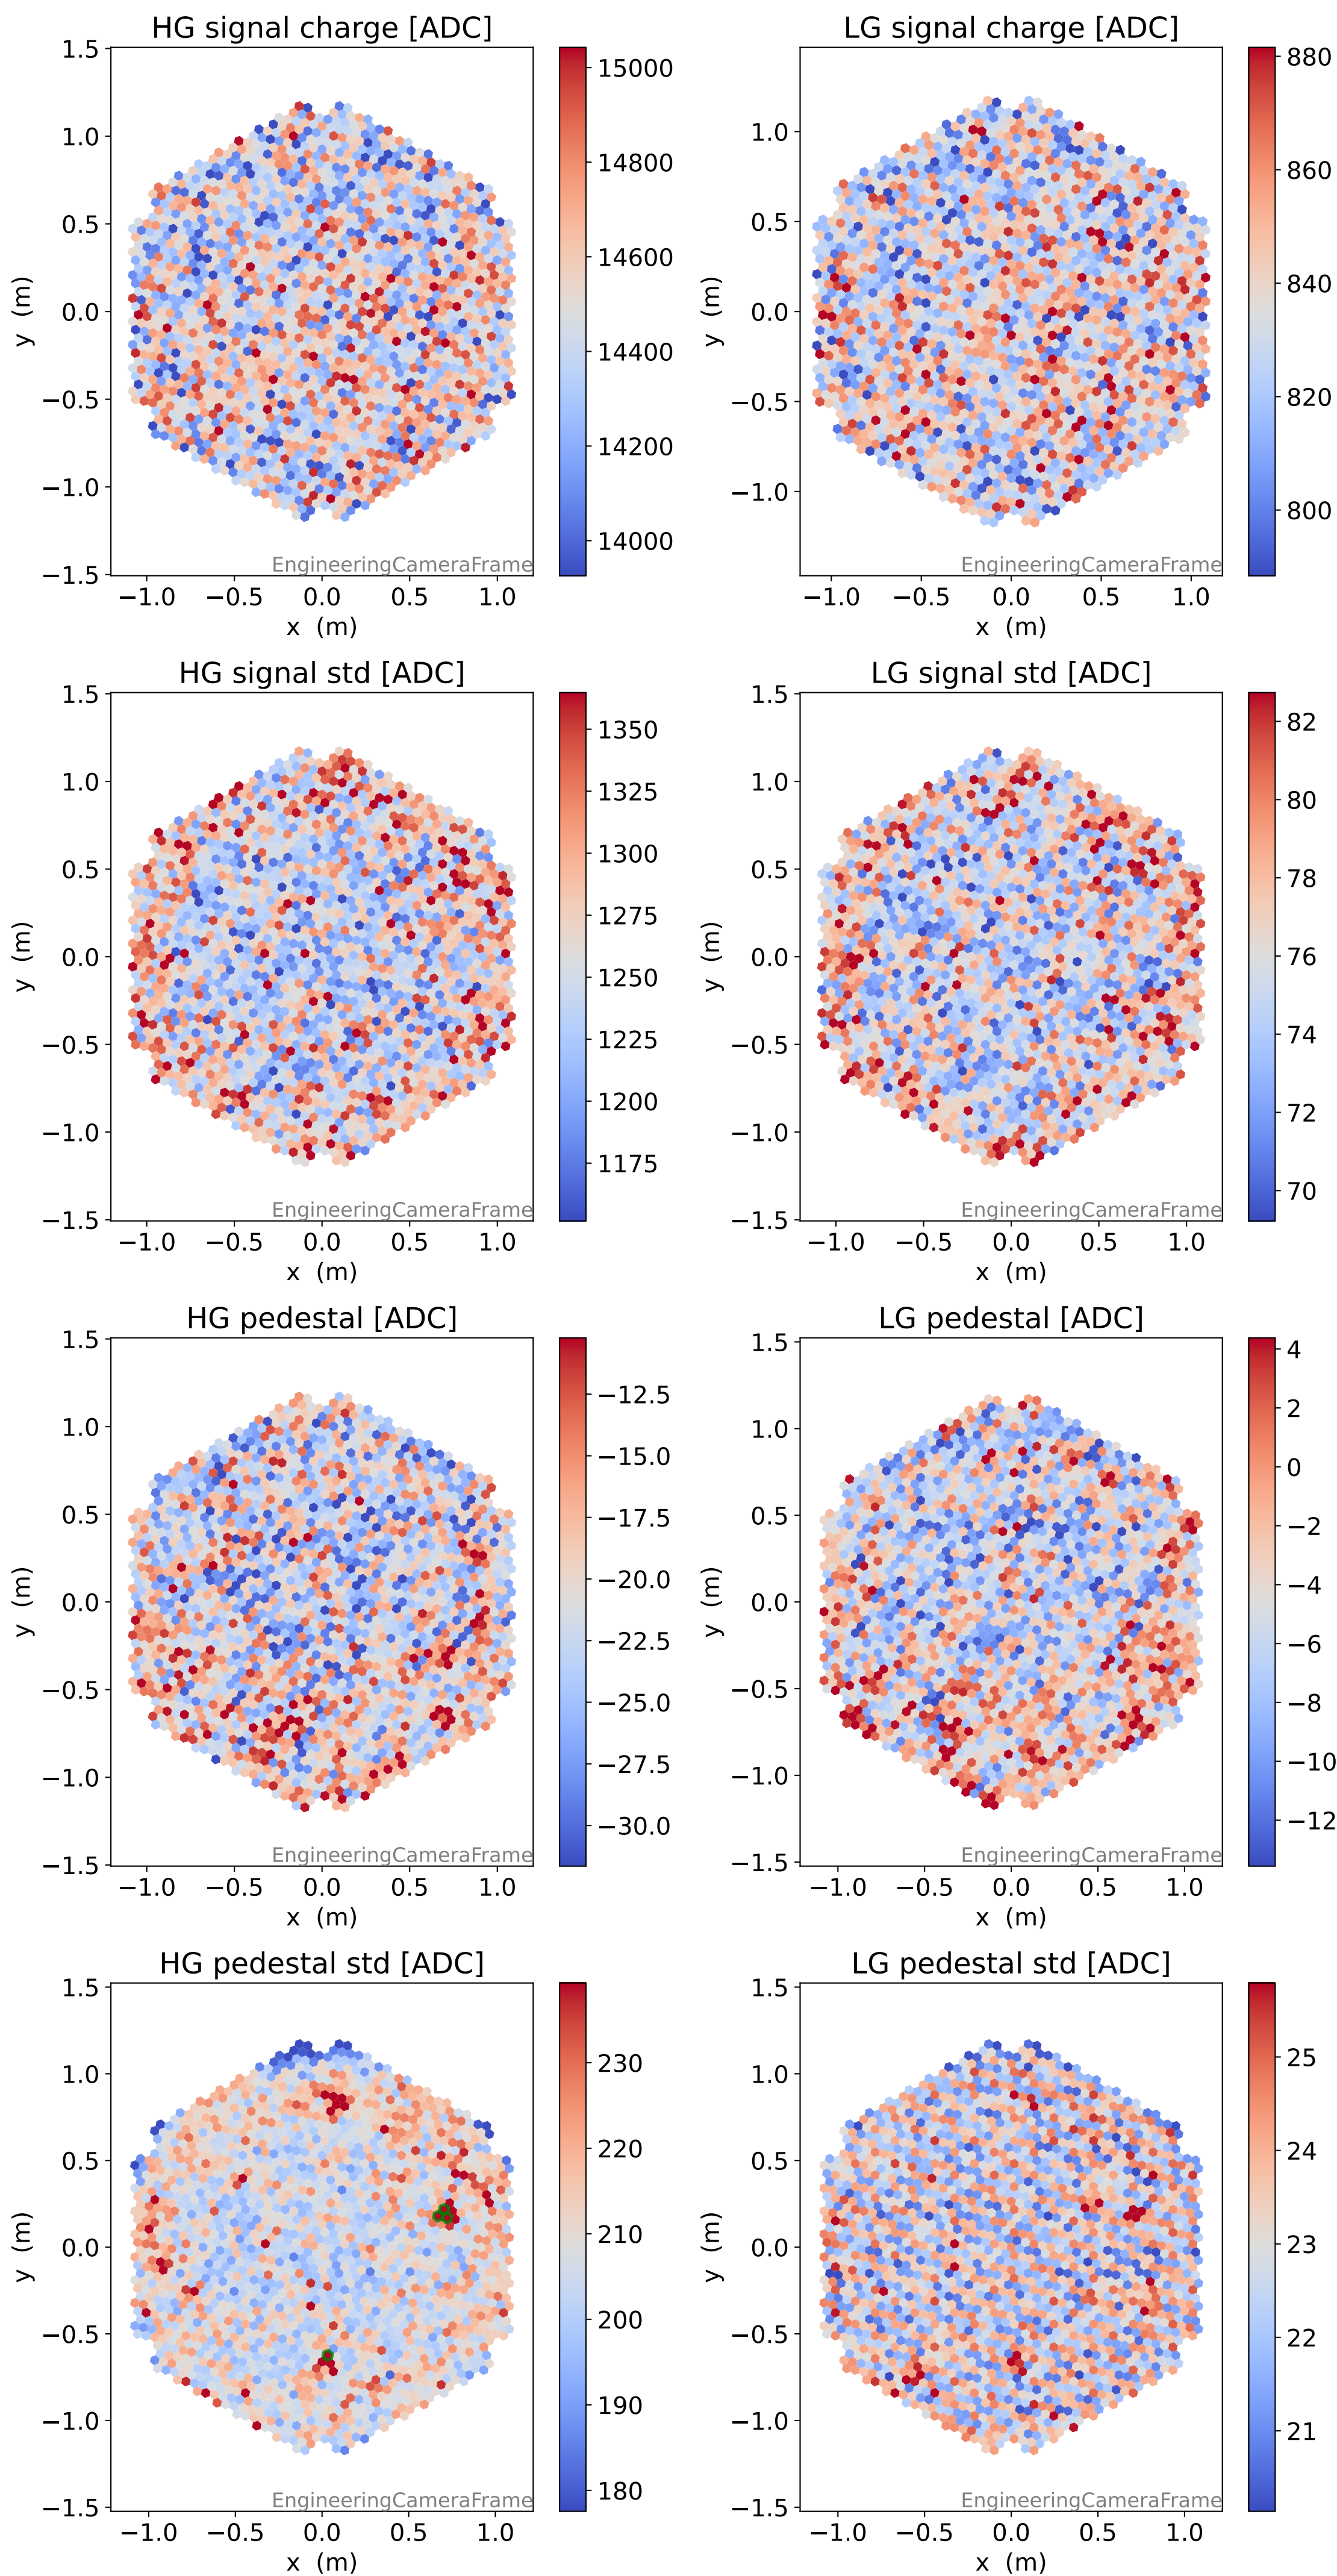

Run 9502

Run 9502

Run 9502 channel: HG

FF sample of 10000 events

pedestal sample of 10000 events

Run 9502 channel: LG

FF sample of 10000 events

pedestal sample of 10000 events