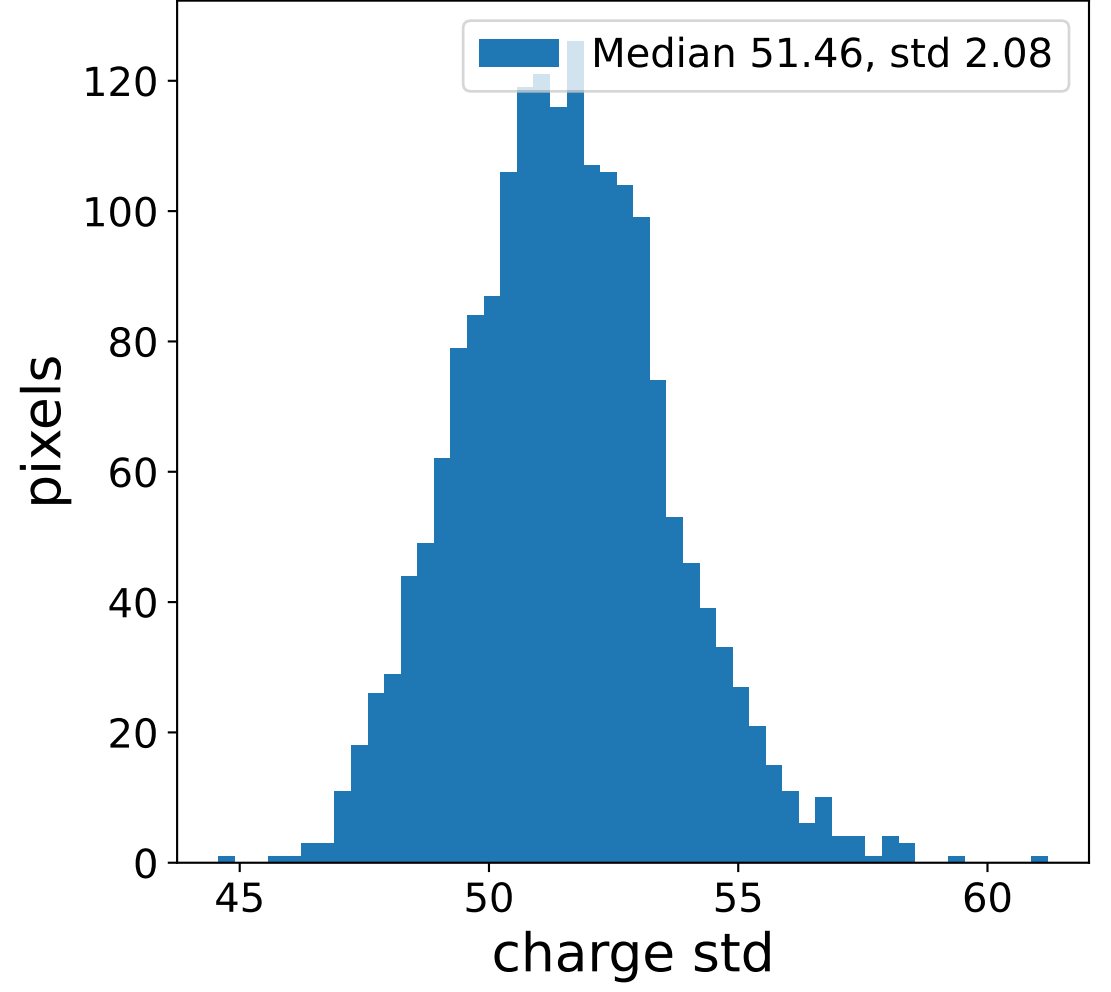

Run 9462

Run 9462

Run 9462 channel: HG

FF sample of 10000 events

pedestal sample of 10000 events

Run 9462 channel: LG

FF sample of 10000 events

pedestal sample of 10000 events