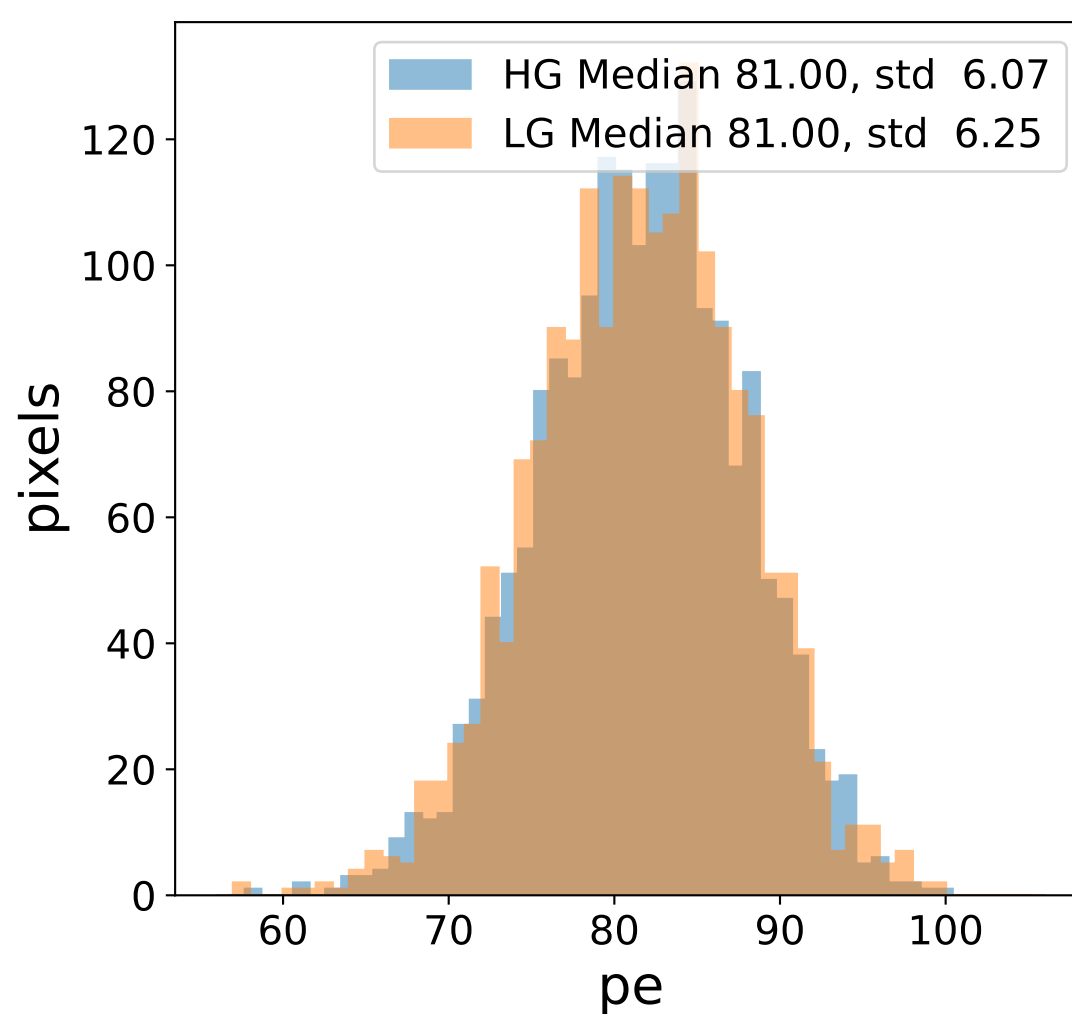

Run 9462

Run 9462

Run 9462 channel: HG

FF sample of 10000 events

pedestal sample of 10000 events

Run 9462 channel: LG

FF sample of 10000 events

pedestal sample of 10000 events