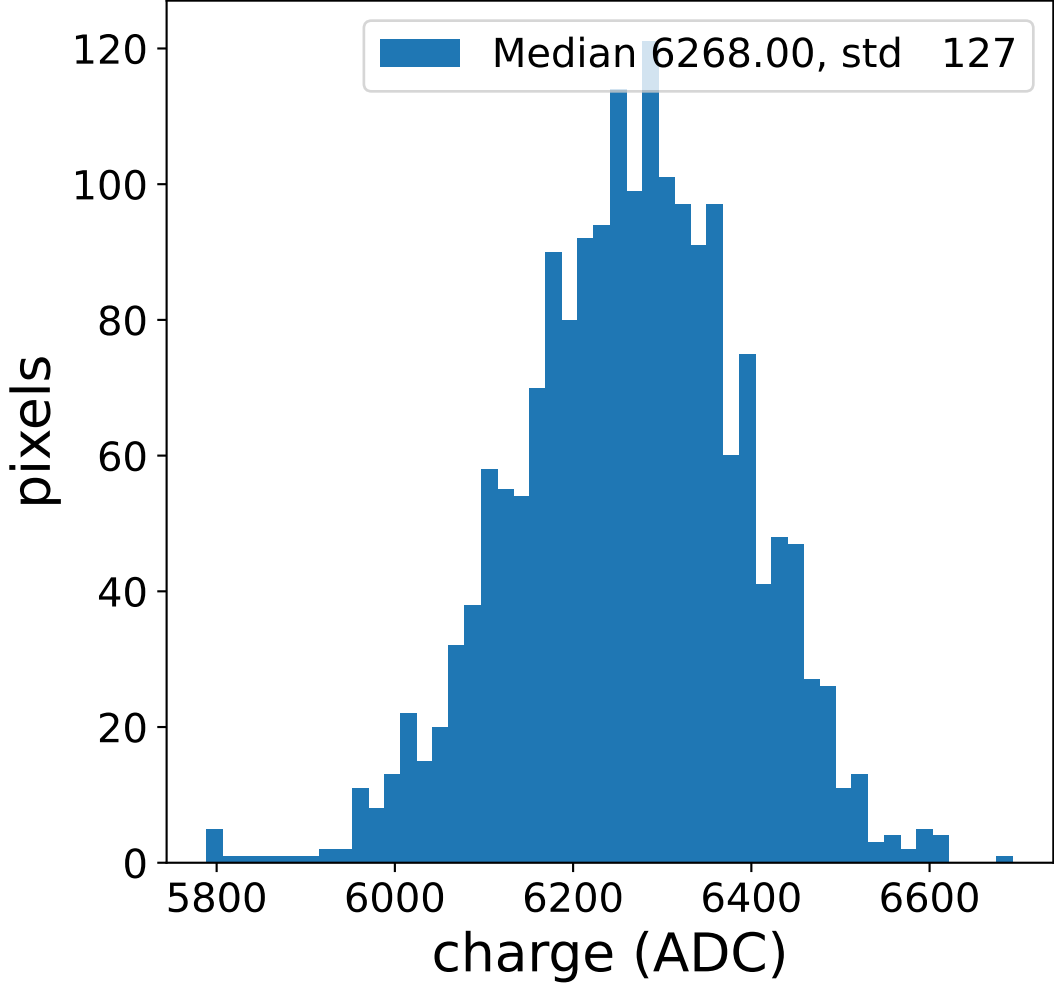

Run 9462

Run 9462

Run 9462 channel: HG

FF sample of 10000 events

pedestal sample of 10000 events

Run 9462 channel: LG

FF sample of 10000 events

pedestal sample of 10000 events