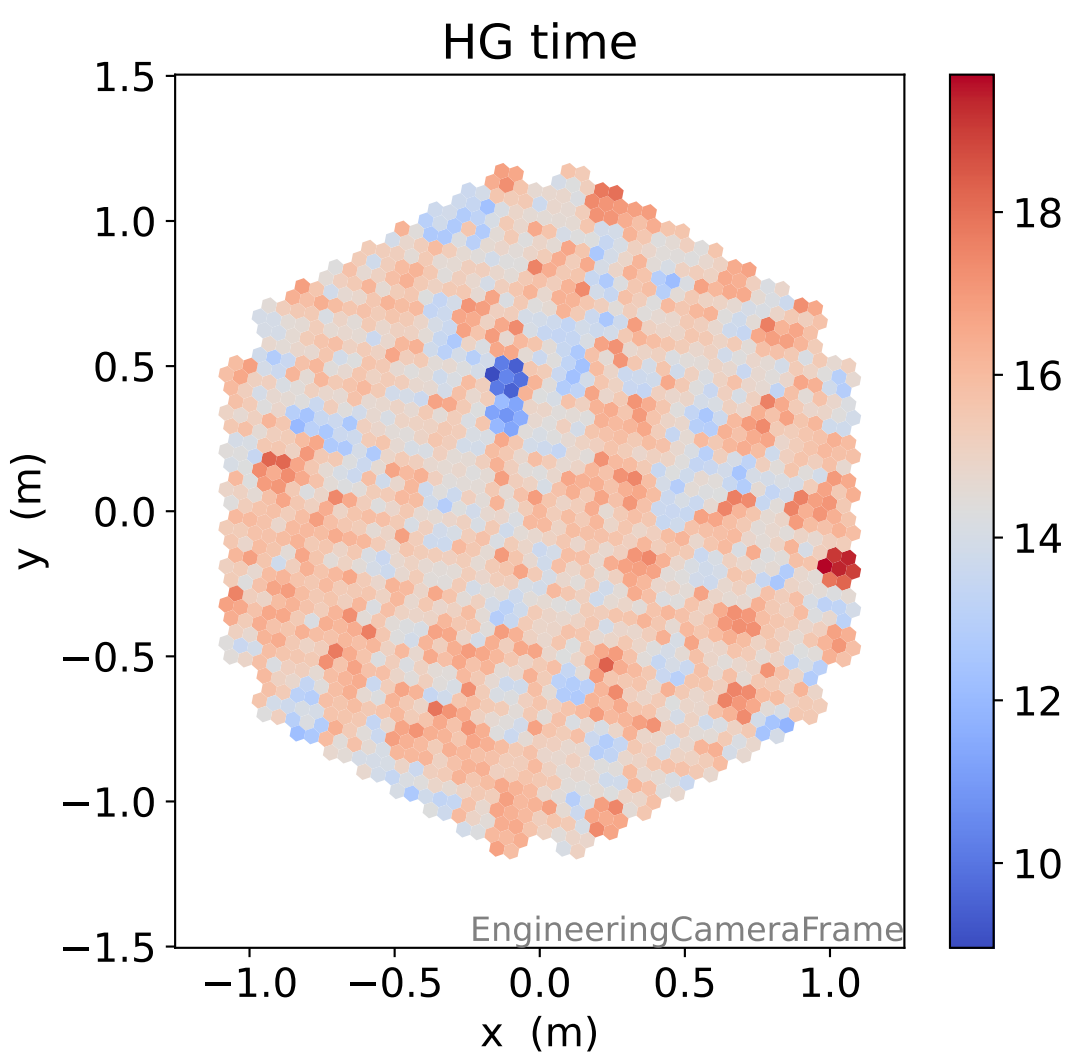

Run 9462

Run 9462

Run 9462 channel: HG

FF sample of 10000 events

pedestal sample of 10000 events

Run 9462 channel: LG

FF sample of 10000 events

pedestal sample of 10000 events