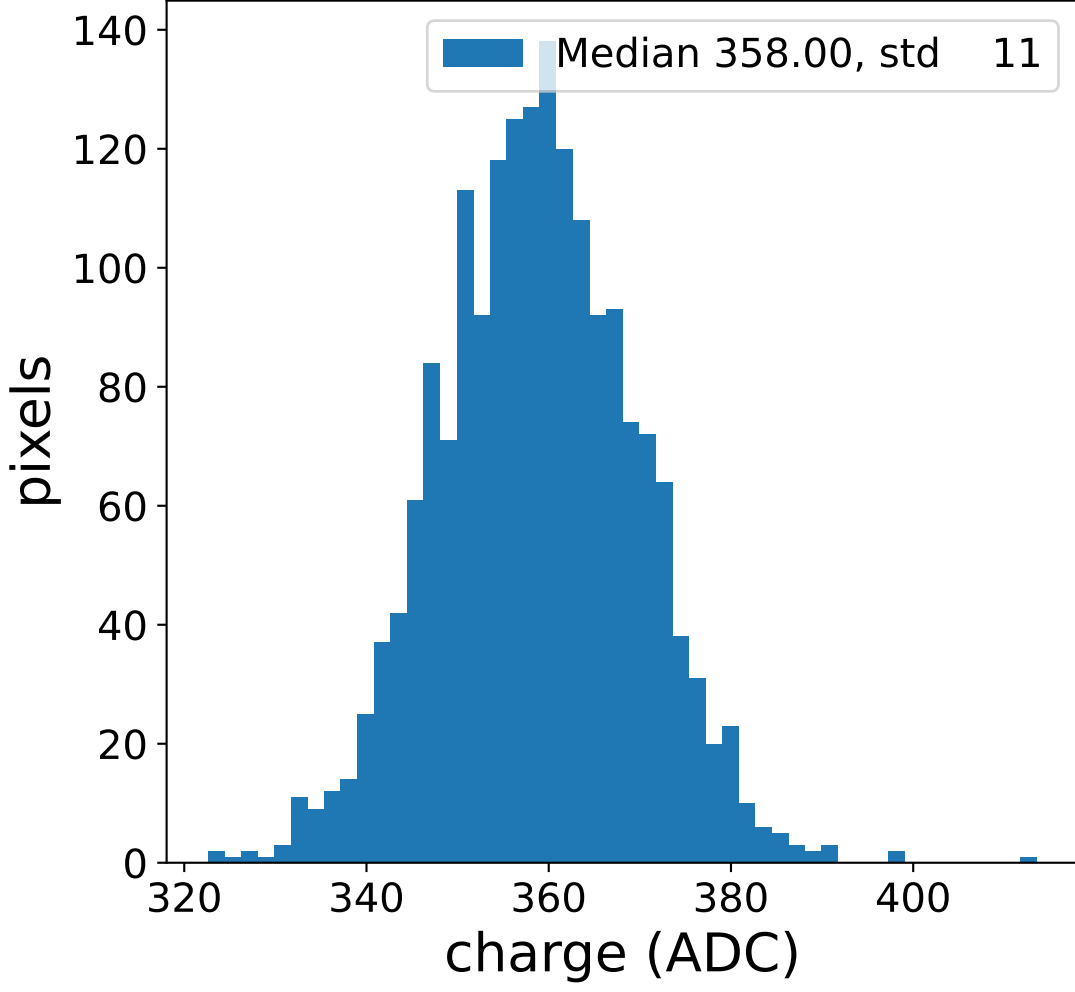

Run 9462

Run 9462

Run 9462 channel: HG

FF sample of 10000 events

pedestal sample of 10000 events

Run 9462 channel: LG

FF sample of 10000 events

pedestal sample of 10000 events