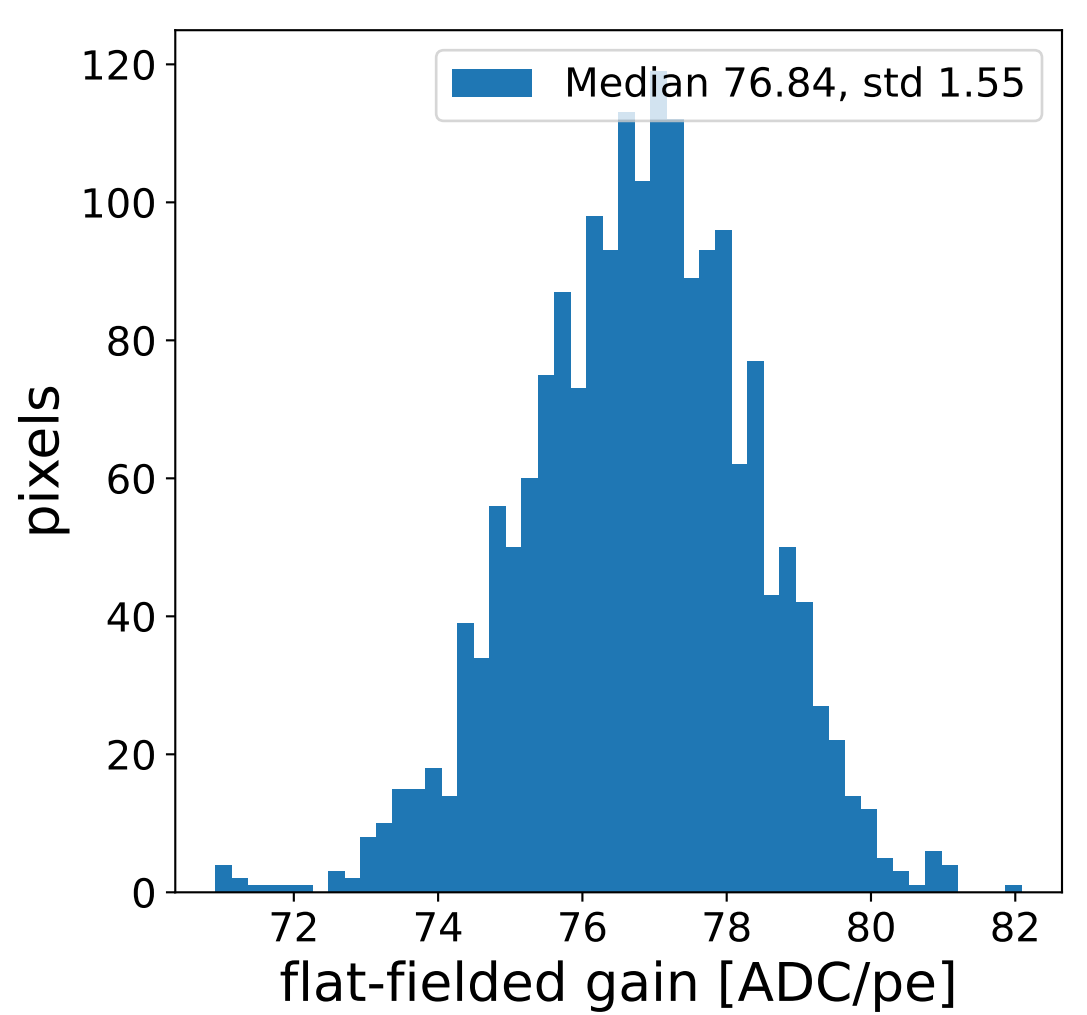

Run 9462

Run 9462

Run 9462 channel: HG

FF sample of 10000 events

pedestal sample of 10000 events

Run 9462 channel: LG

FF sample of 10000 events

pedestal sample of 10000 events