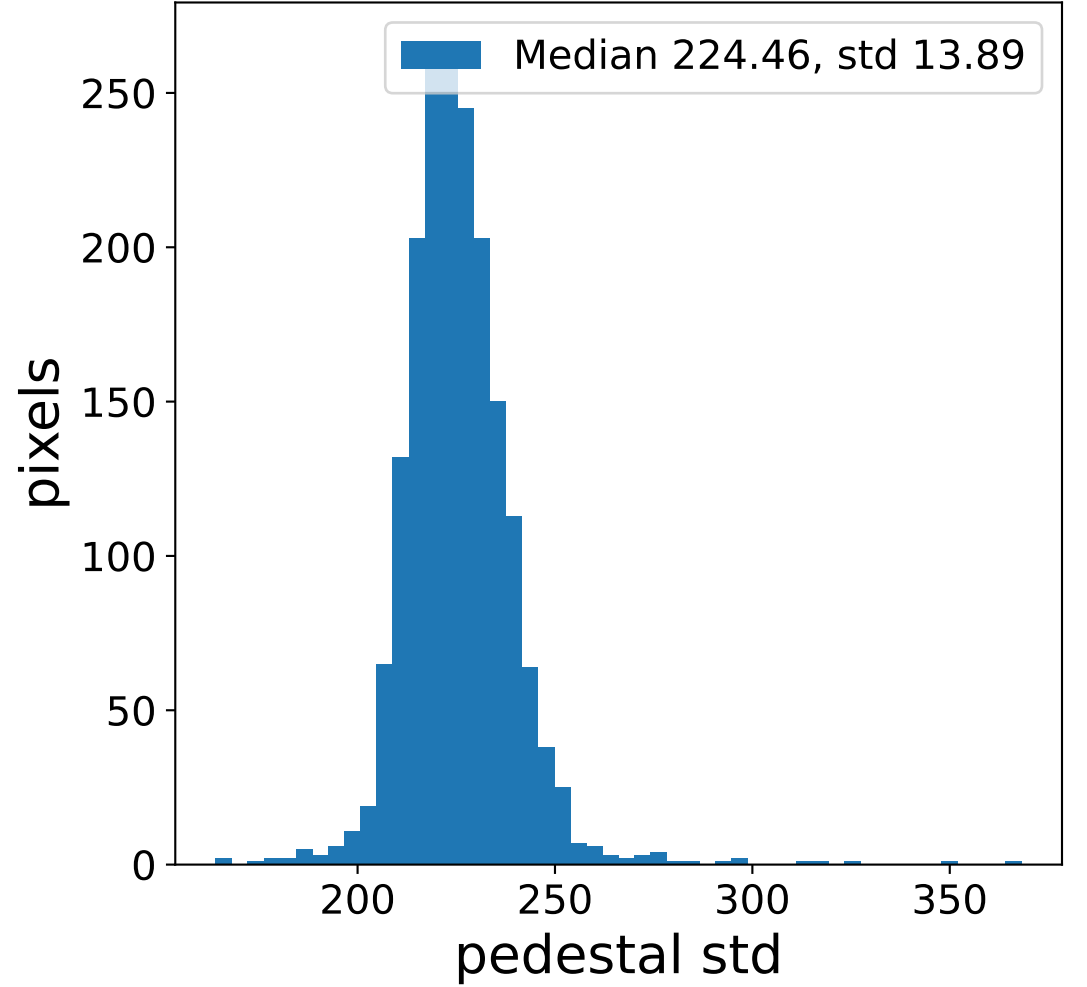

Run 9462

Run 9462

Run 9462 channel: HG

FF sample of 10000 events

pedestal sample of 10000 events

Run 9462 channel: LG

FF sample of 10000 events

pedestal sample of 10000 events