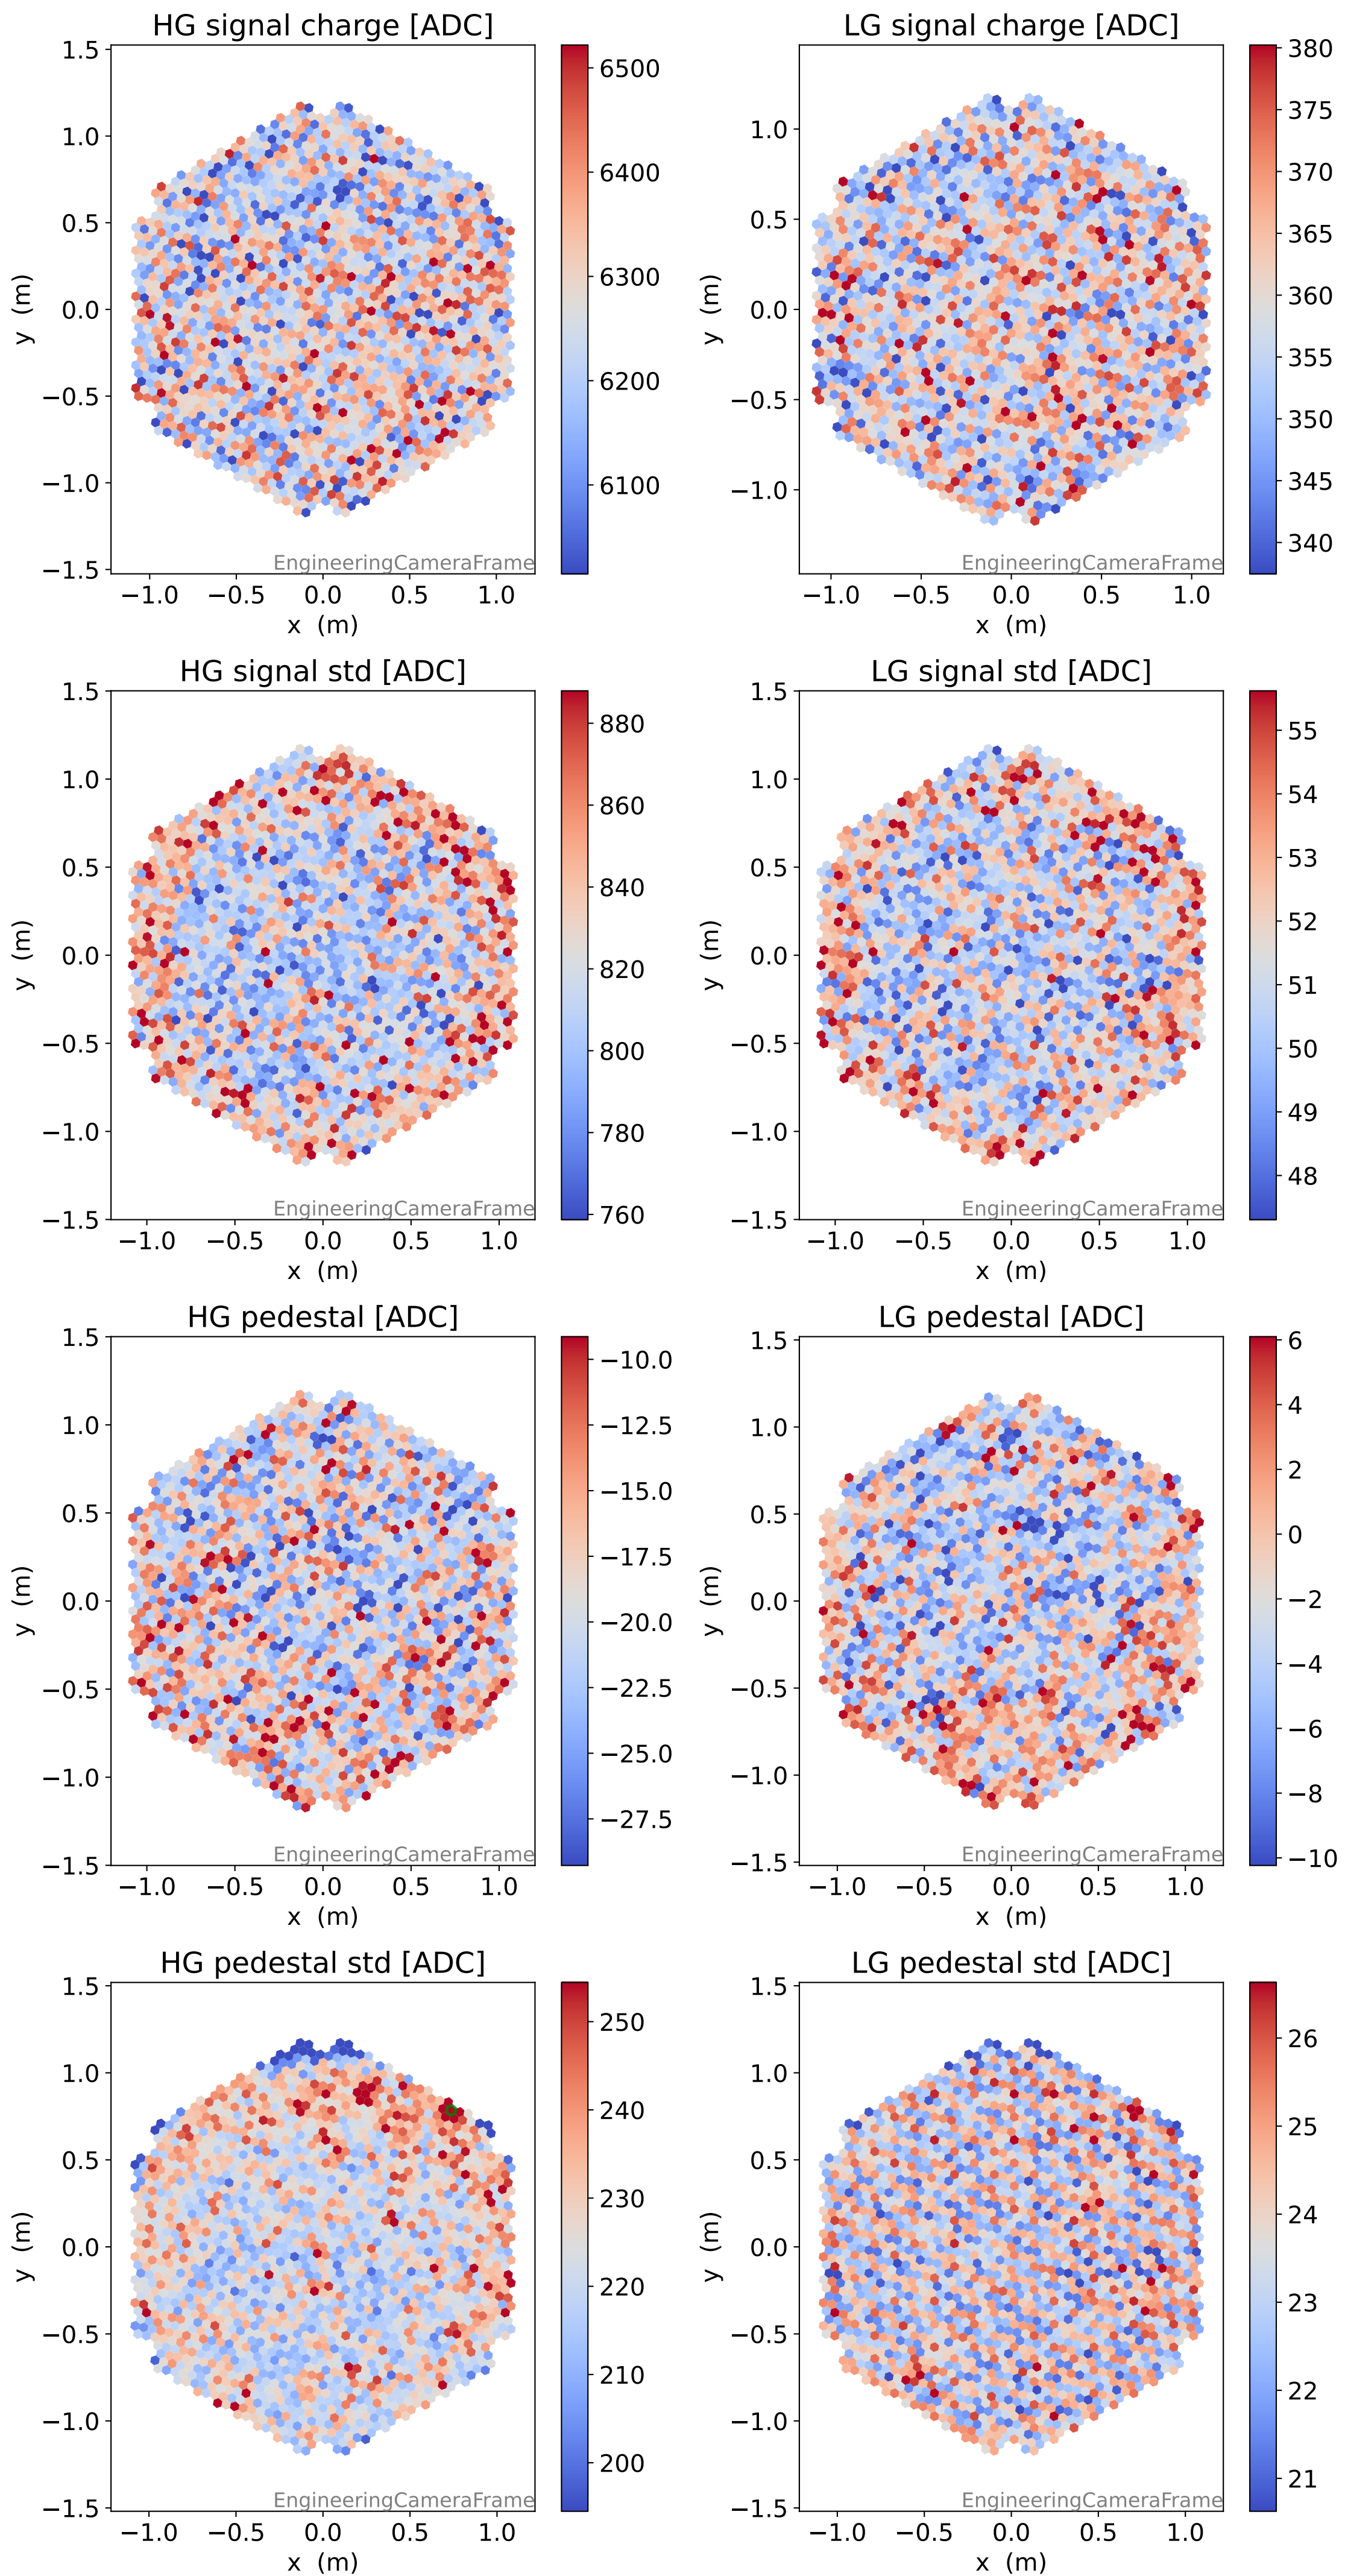

Run 9462

Run 9462

Run 9462 channel: HG

FF sample of 10000 events

pedestal sample of 10000 events

Run 9462 channel: LG

FF sample of 10000 events

pedestal sample of 10000 events