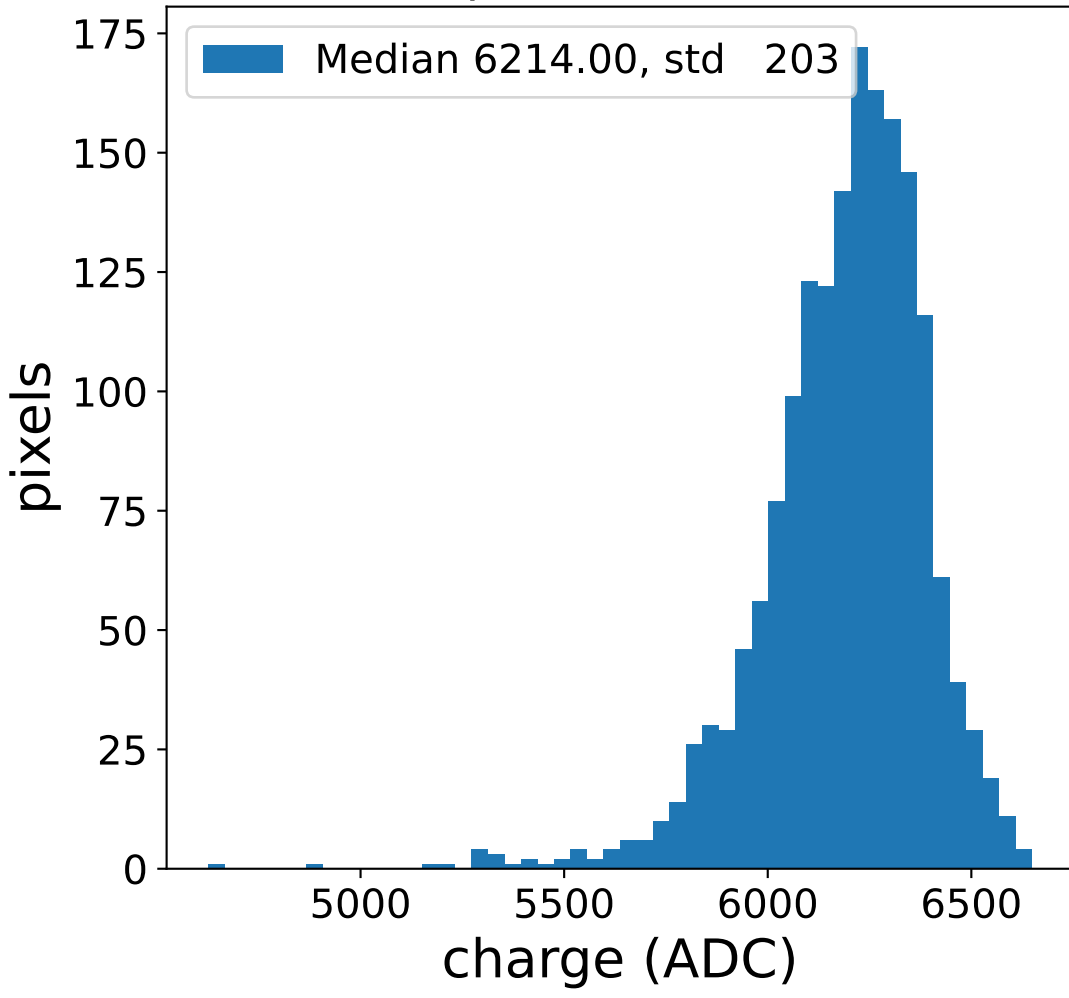

## pedestal sample of 10000 events