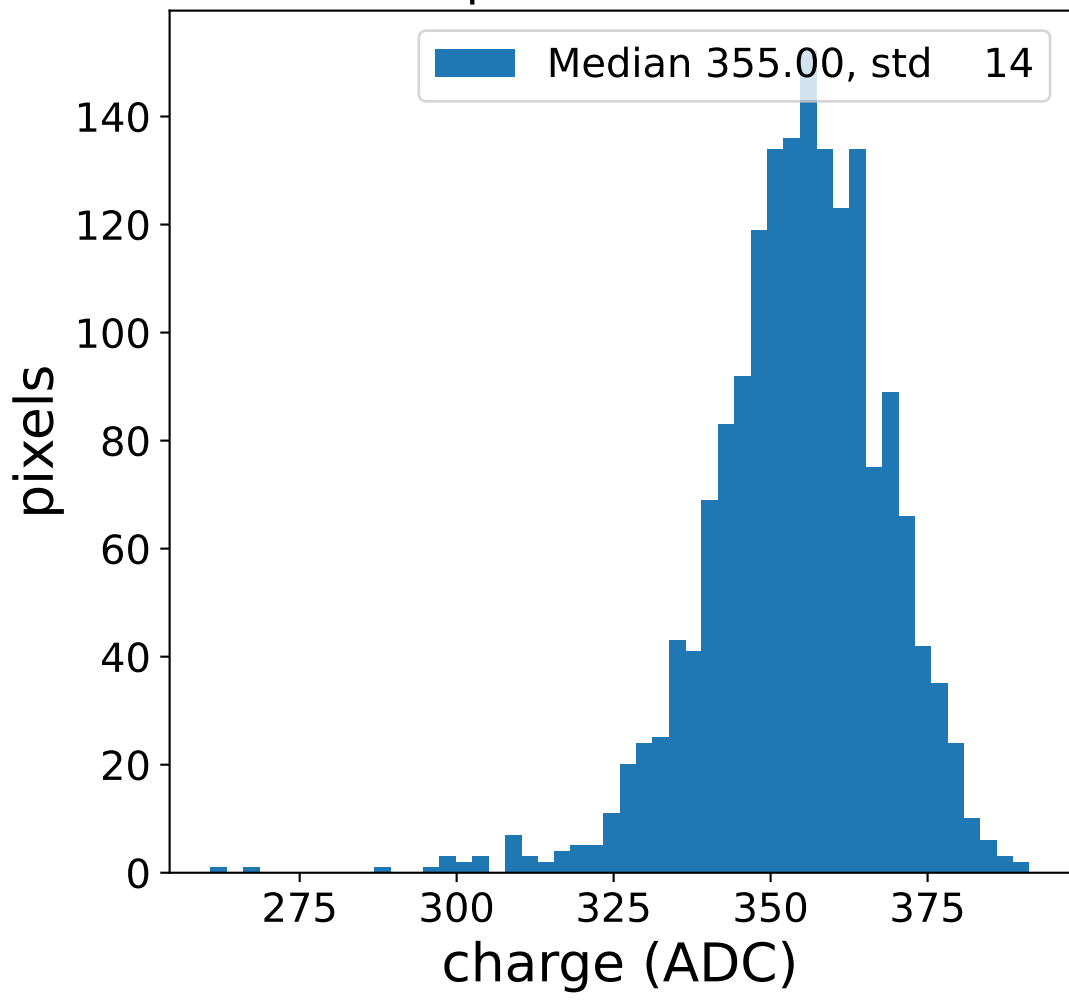

Run 9543 channel: LG

FF sample of 10000 events