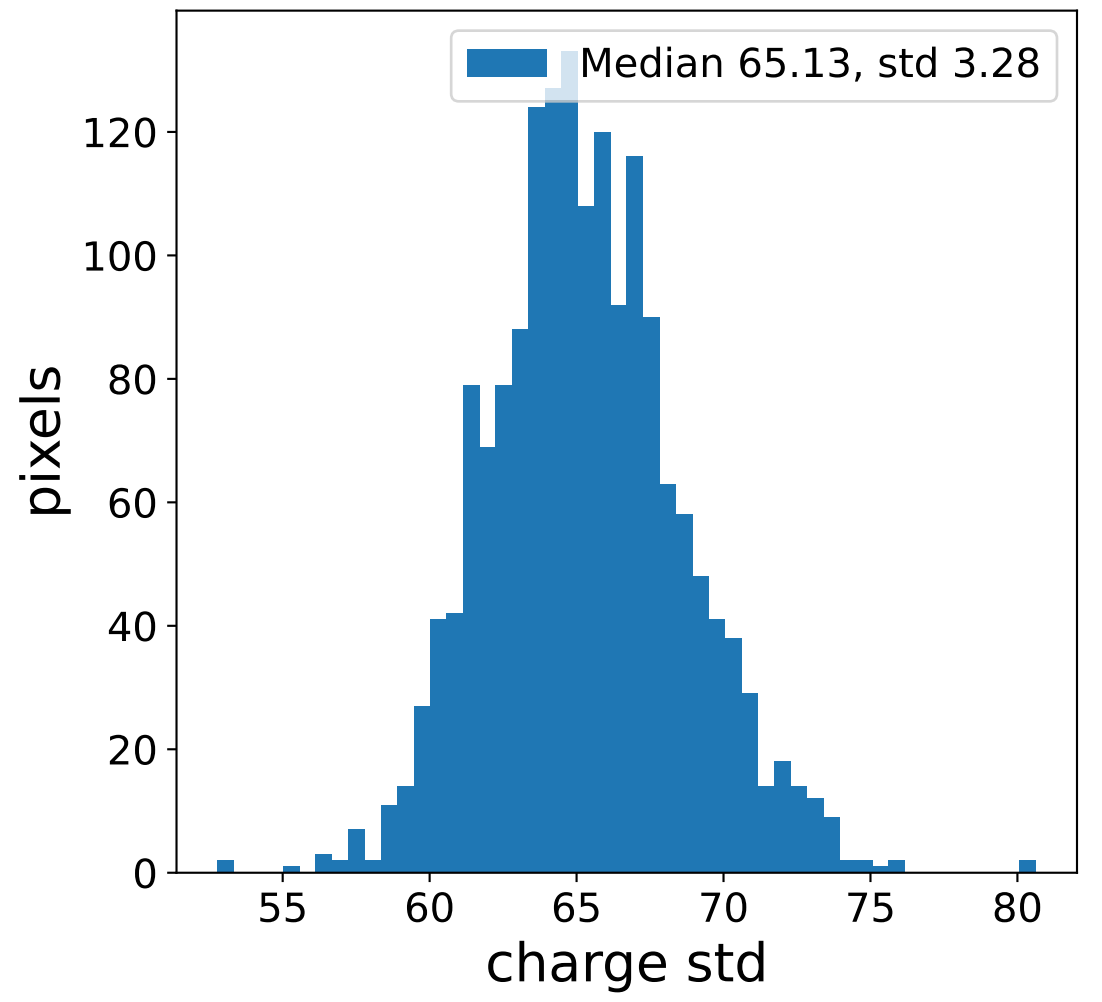

Run 9543 channel: LG

FF sample of 10000 events