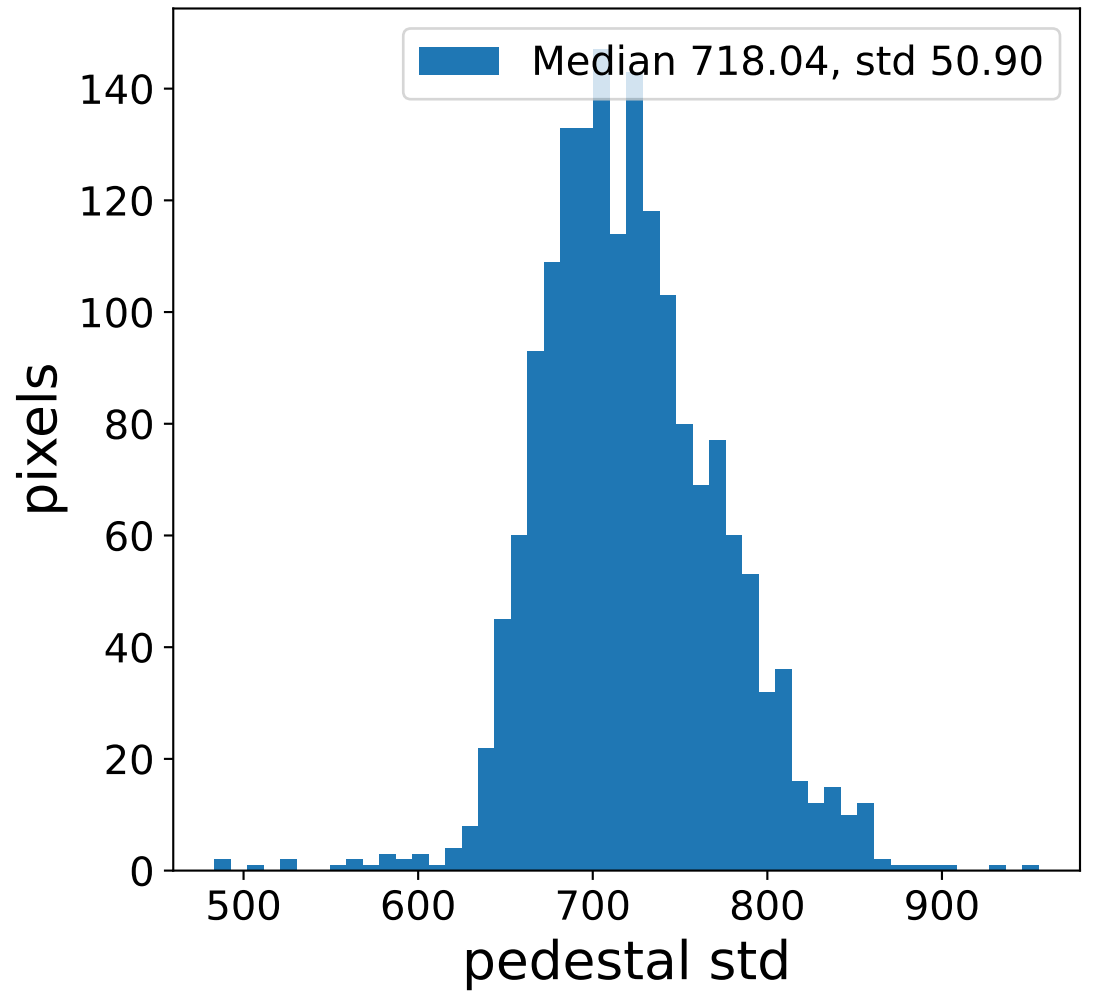

## FF sample of 10000 events

## pedestal sample of 10000 events