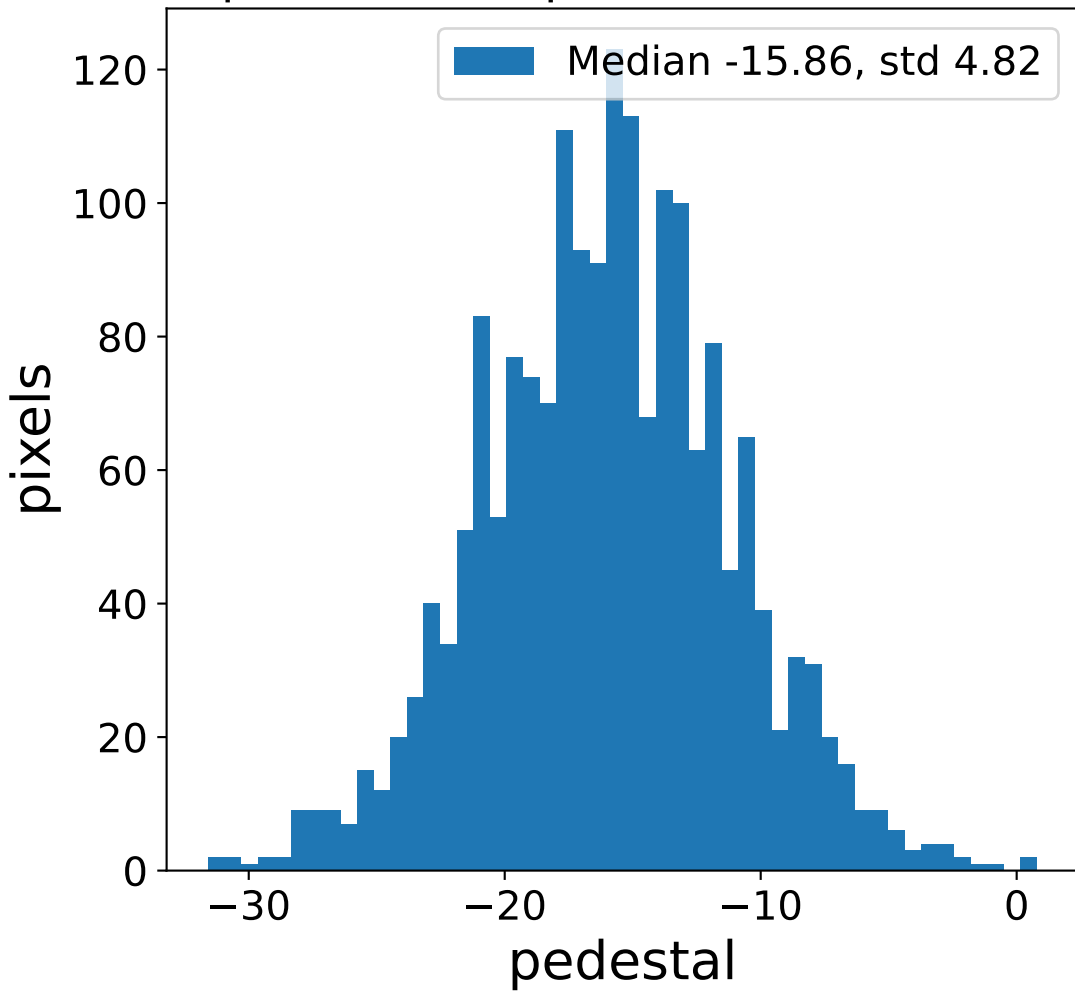

Run 9557

Run 9557

Run 9557 channel: HG

FF sample of 10000 events

pedestal sample of 10000 events

Run 9557 channel: LG

FF sample of 10000 events

pedestal sample of 10000 events