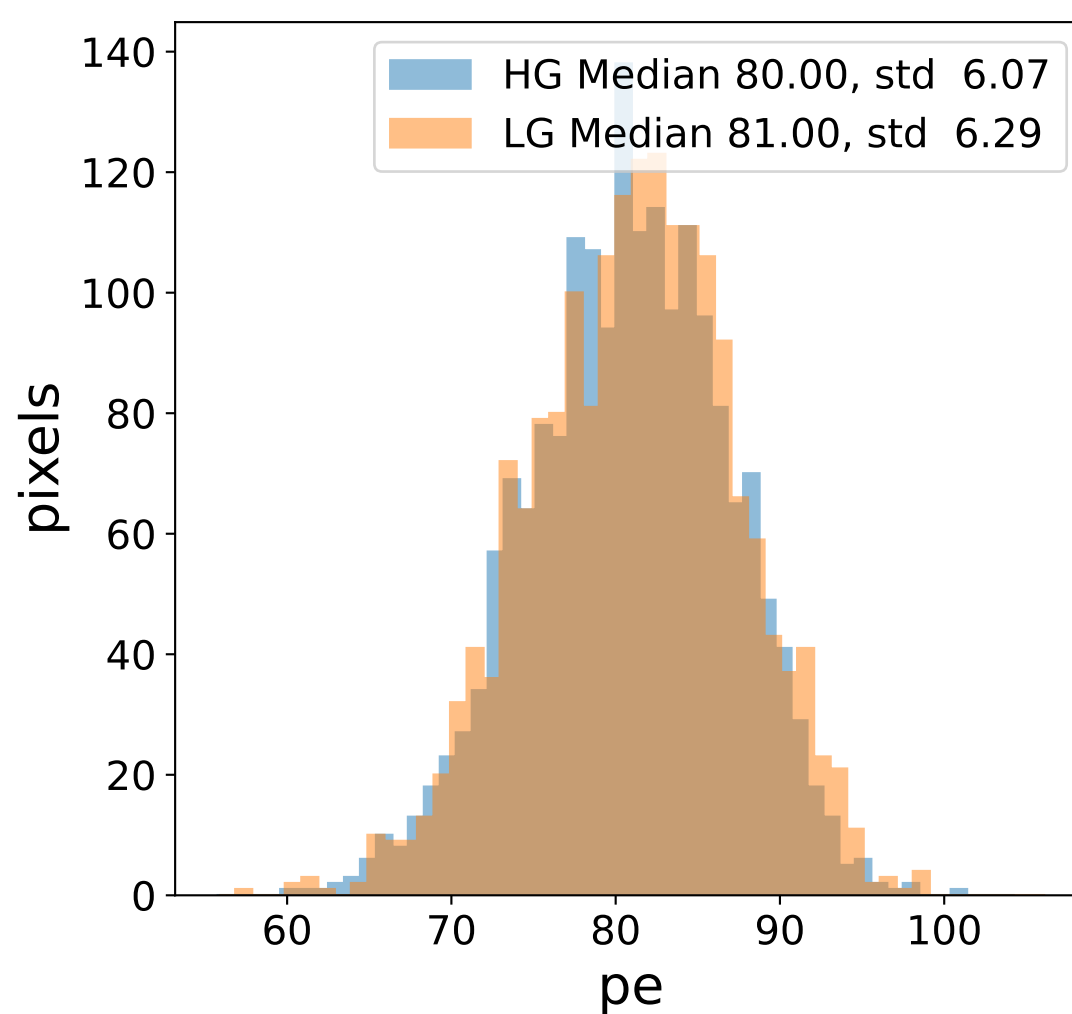

Run 9557

Run 9557

Run 9557 channel: HG

FF sample of 10000 events

pedestal sample of 10000 events

Run 9557 channel: LG

FF sample of 10000 events

pedestal sample of 10000 events