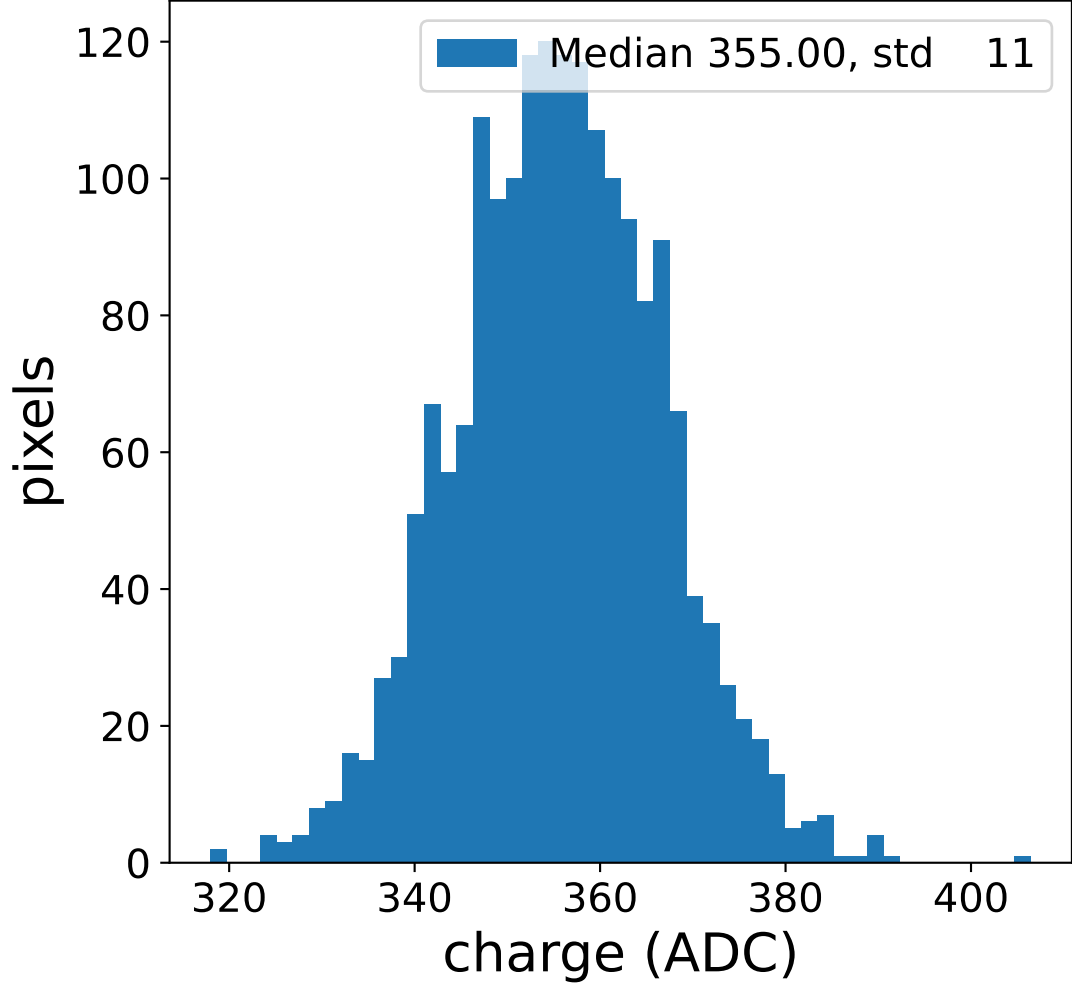

Run 9557

Run 9557

Run 9557 channel: HG

FF sample of 10000 events

pedestal sample of 10000 events

Run 9557 channel: LG

FF sample of 10000 events

pedestal sample of 10000 events