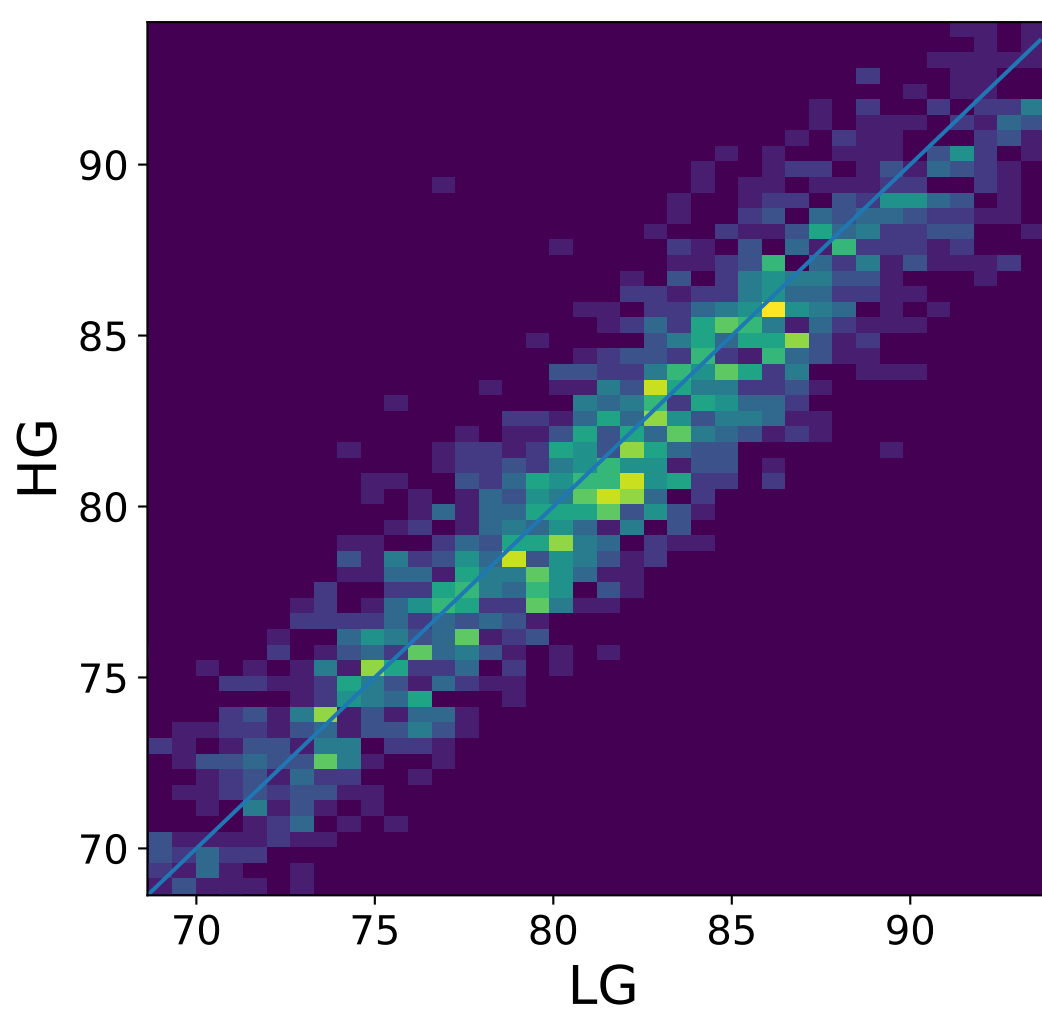

Run 9557

Run 9557

Run 9557 channel: HG

FF sample of 10000 events

pedestal sample of 10000 events

Run 9557 channel: LG

FF sample of 10000 events

pedestal sample of 10000 events