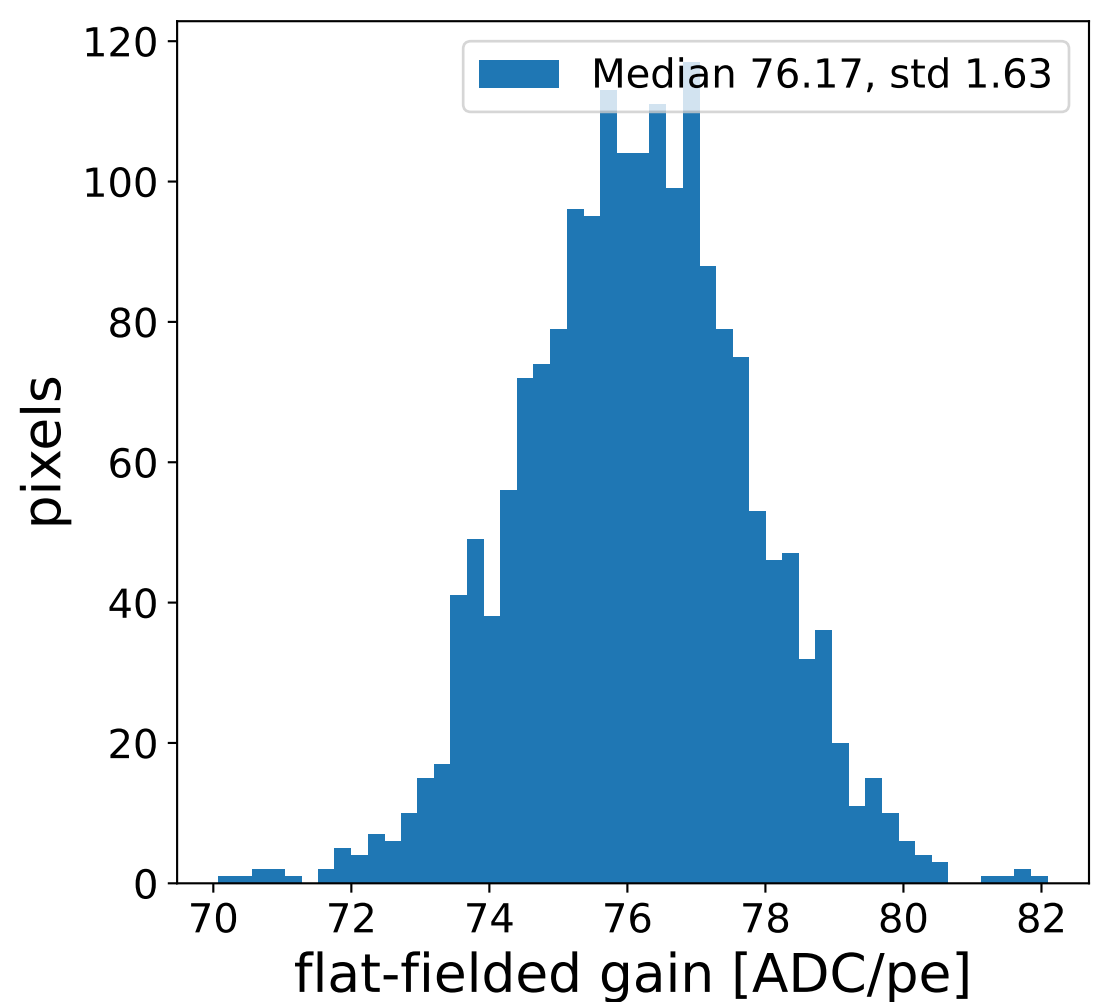

Run 9557

Run 9557

Run 9557 channel: HG

FF sample of 10000 events

pedestal sample of 10000 events

Run 9557 channel: LG

FF sample of 10000 events

pedestal sample of 10000 events