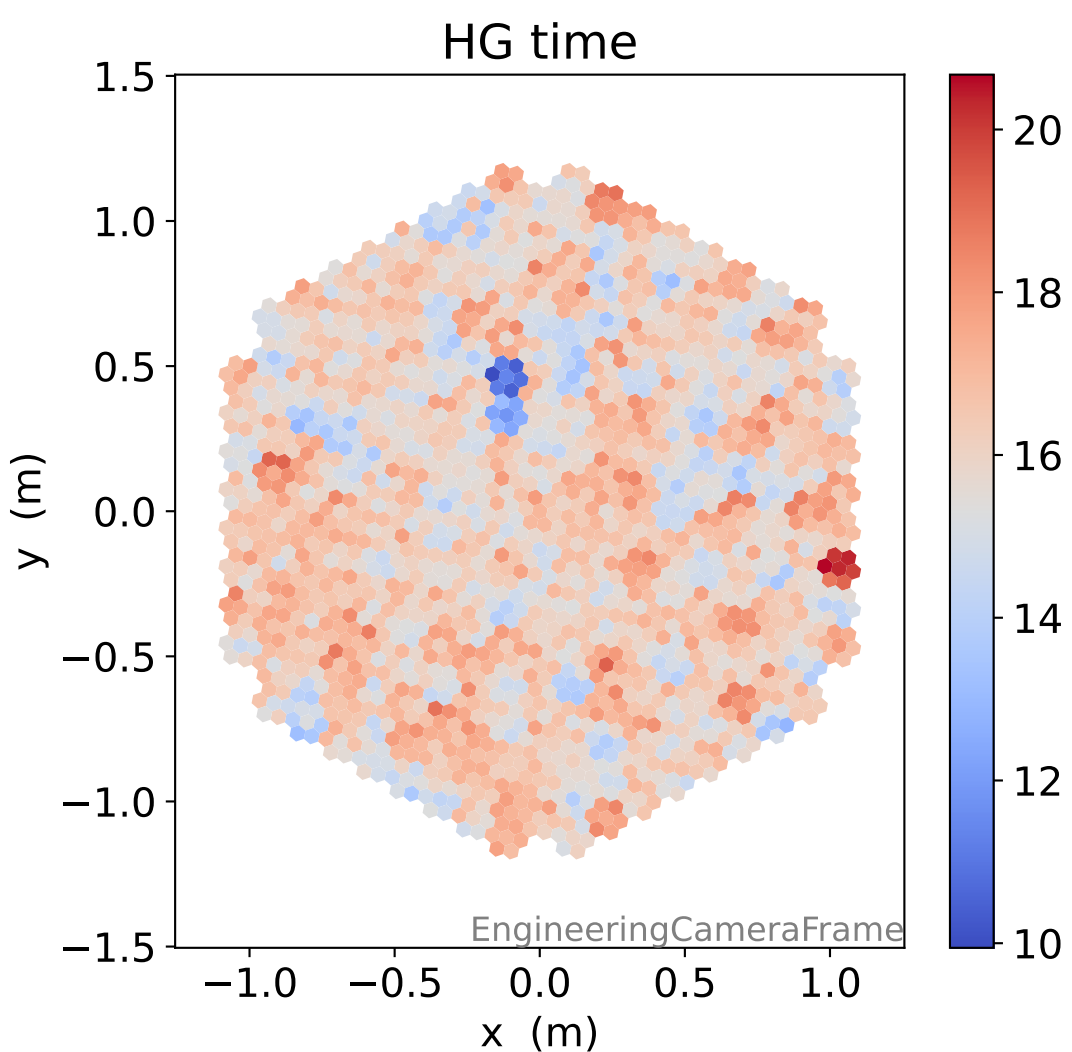

Run 9557

Run 9557

Run 9557 channel: HG

FF sample of 10000 events

pedestal sample of 10000 events

Run 9557 channel: LG

FF sample of 10000 events

pedestal sample of 10000 events