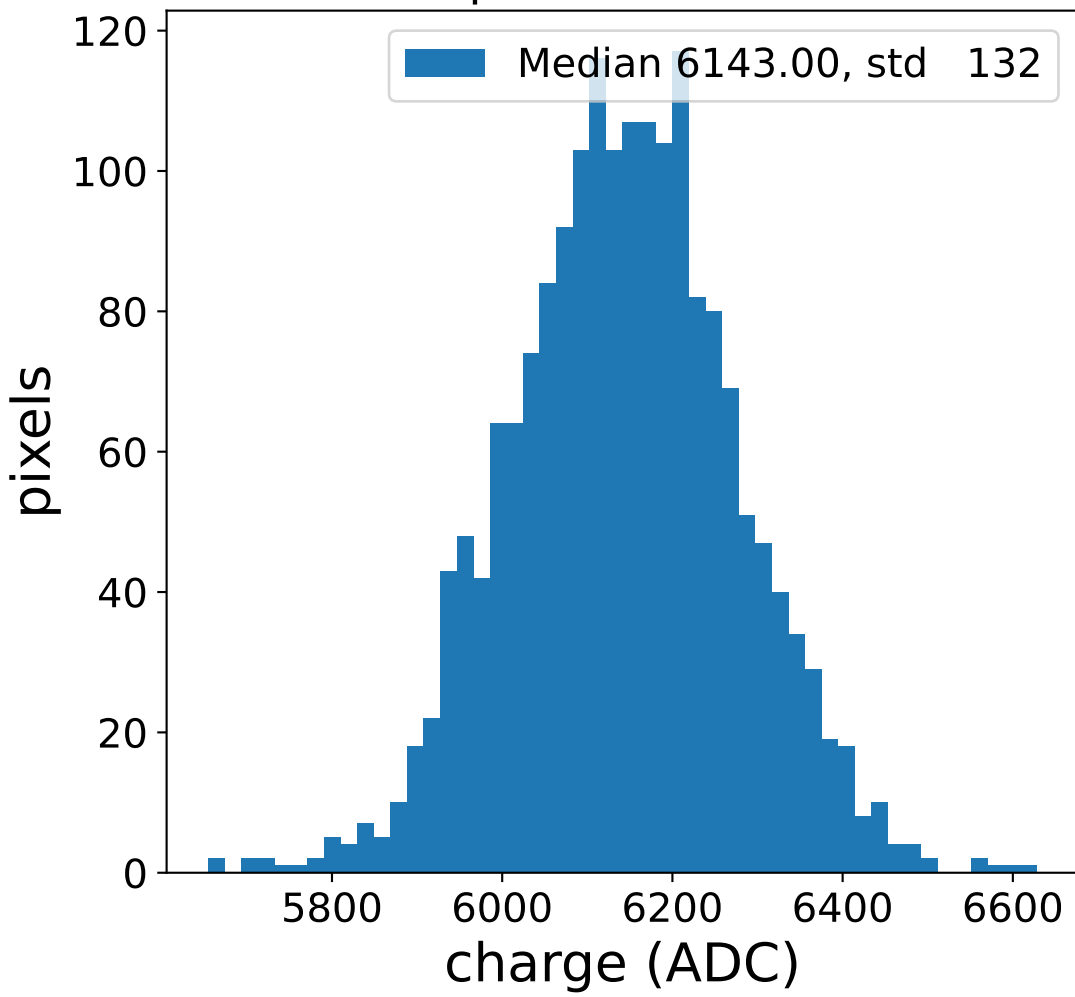

Run 9557

Run 9557

Run 9557 channel: HG

FF sample of 10000 events

pedestal sample of 10000 events

Run 9557 channel: LG

FF sample of 10000 events

pedestal sample of 10000 events