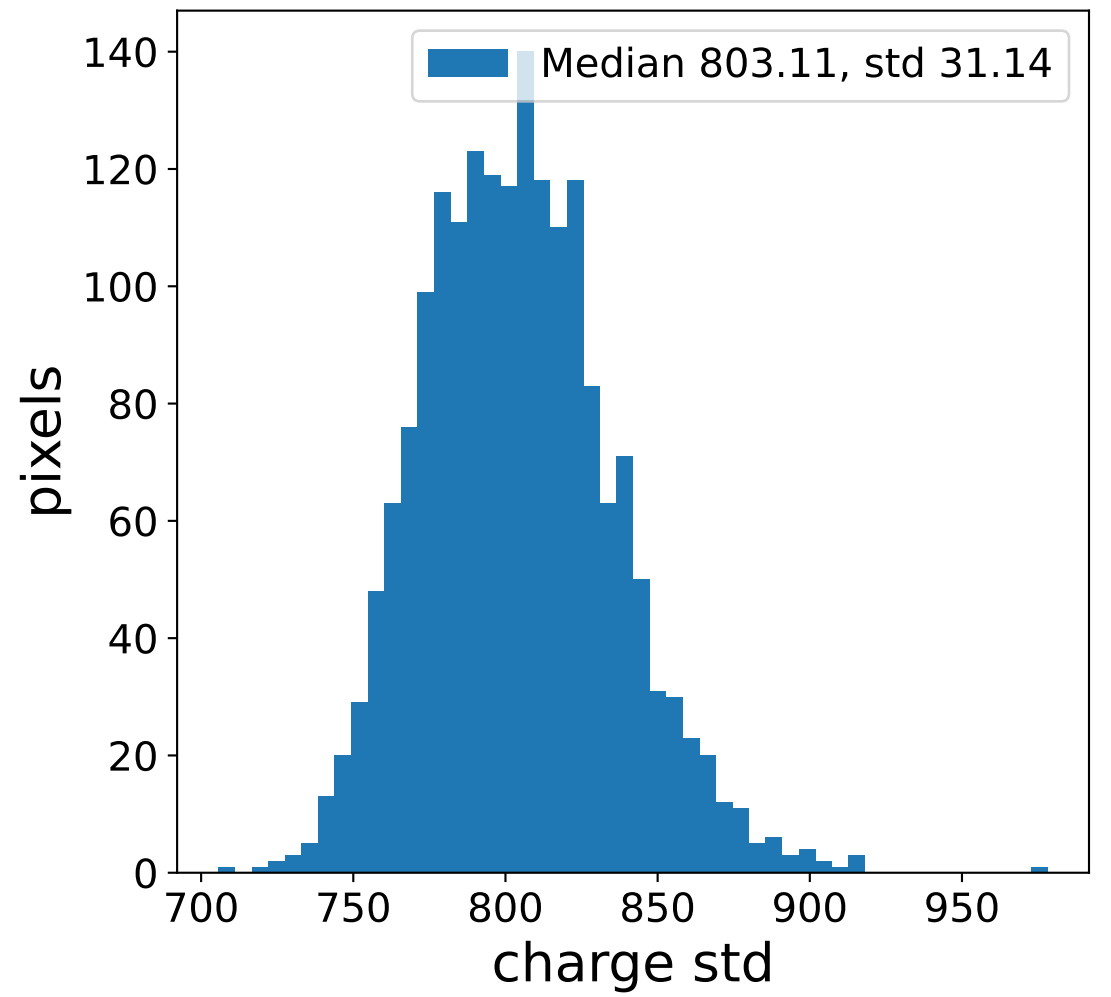

Run 9557

Run 9557

Run 9557 channel: HG

FF sample of 10000 events

pedestal sample of 10000 events

Run 9557 channel: LG

FF sample of 10000 events

pedestal sample of 10000 events