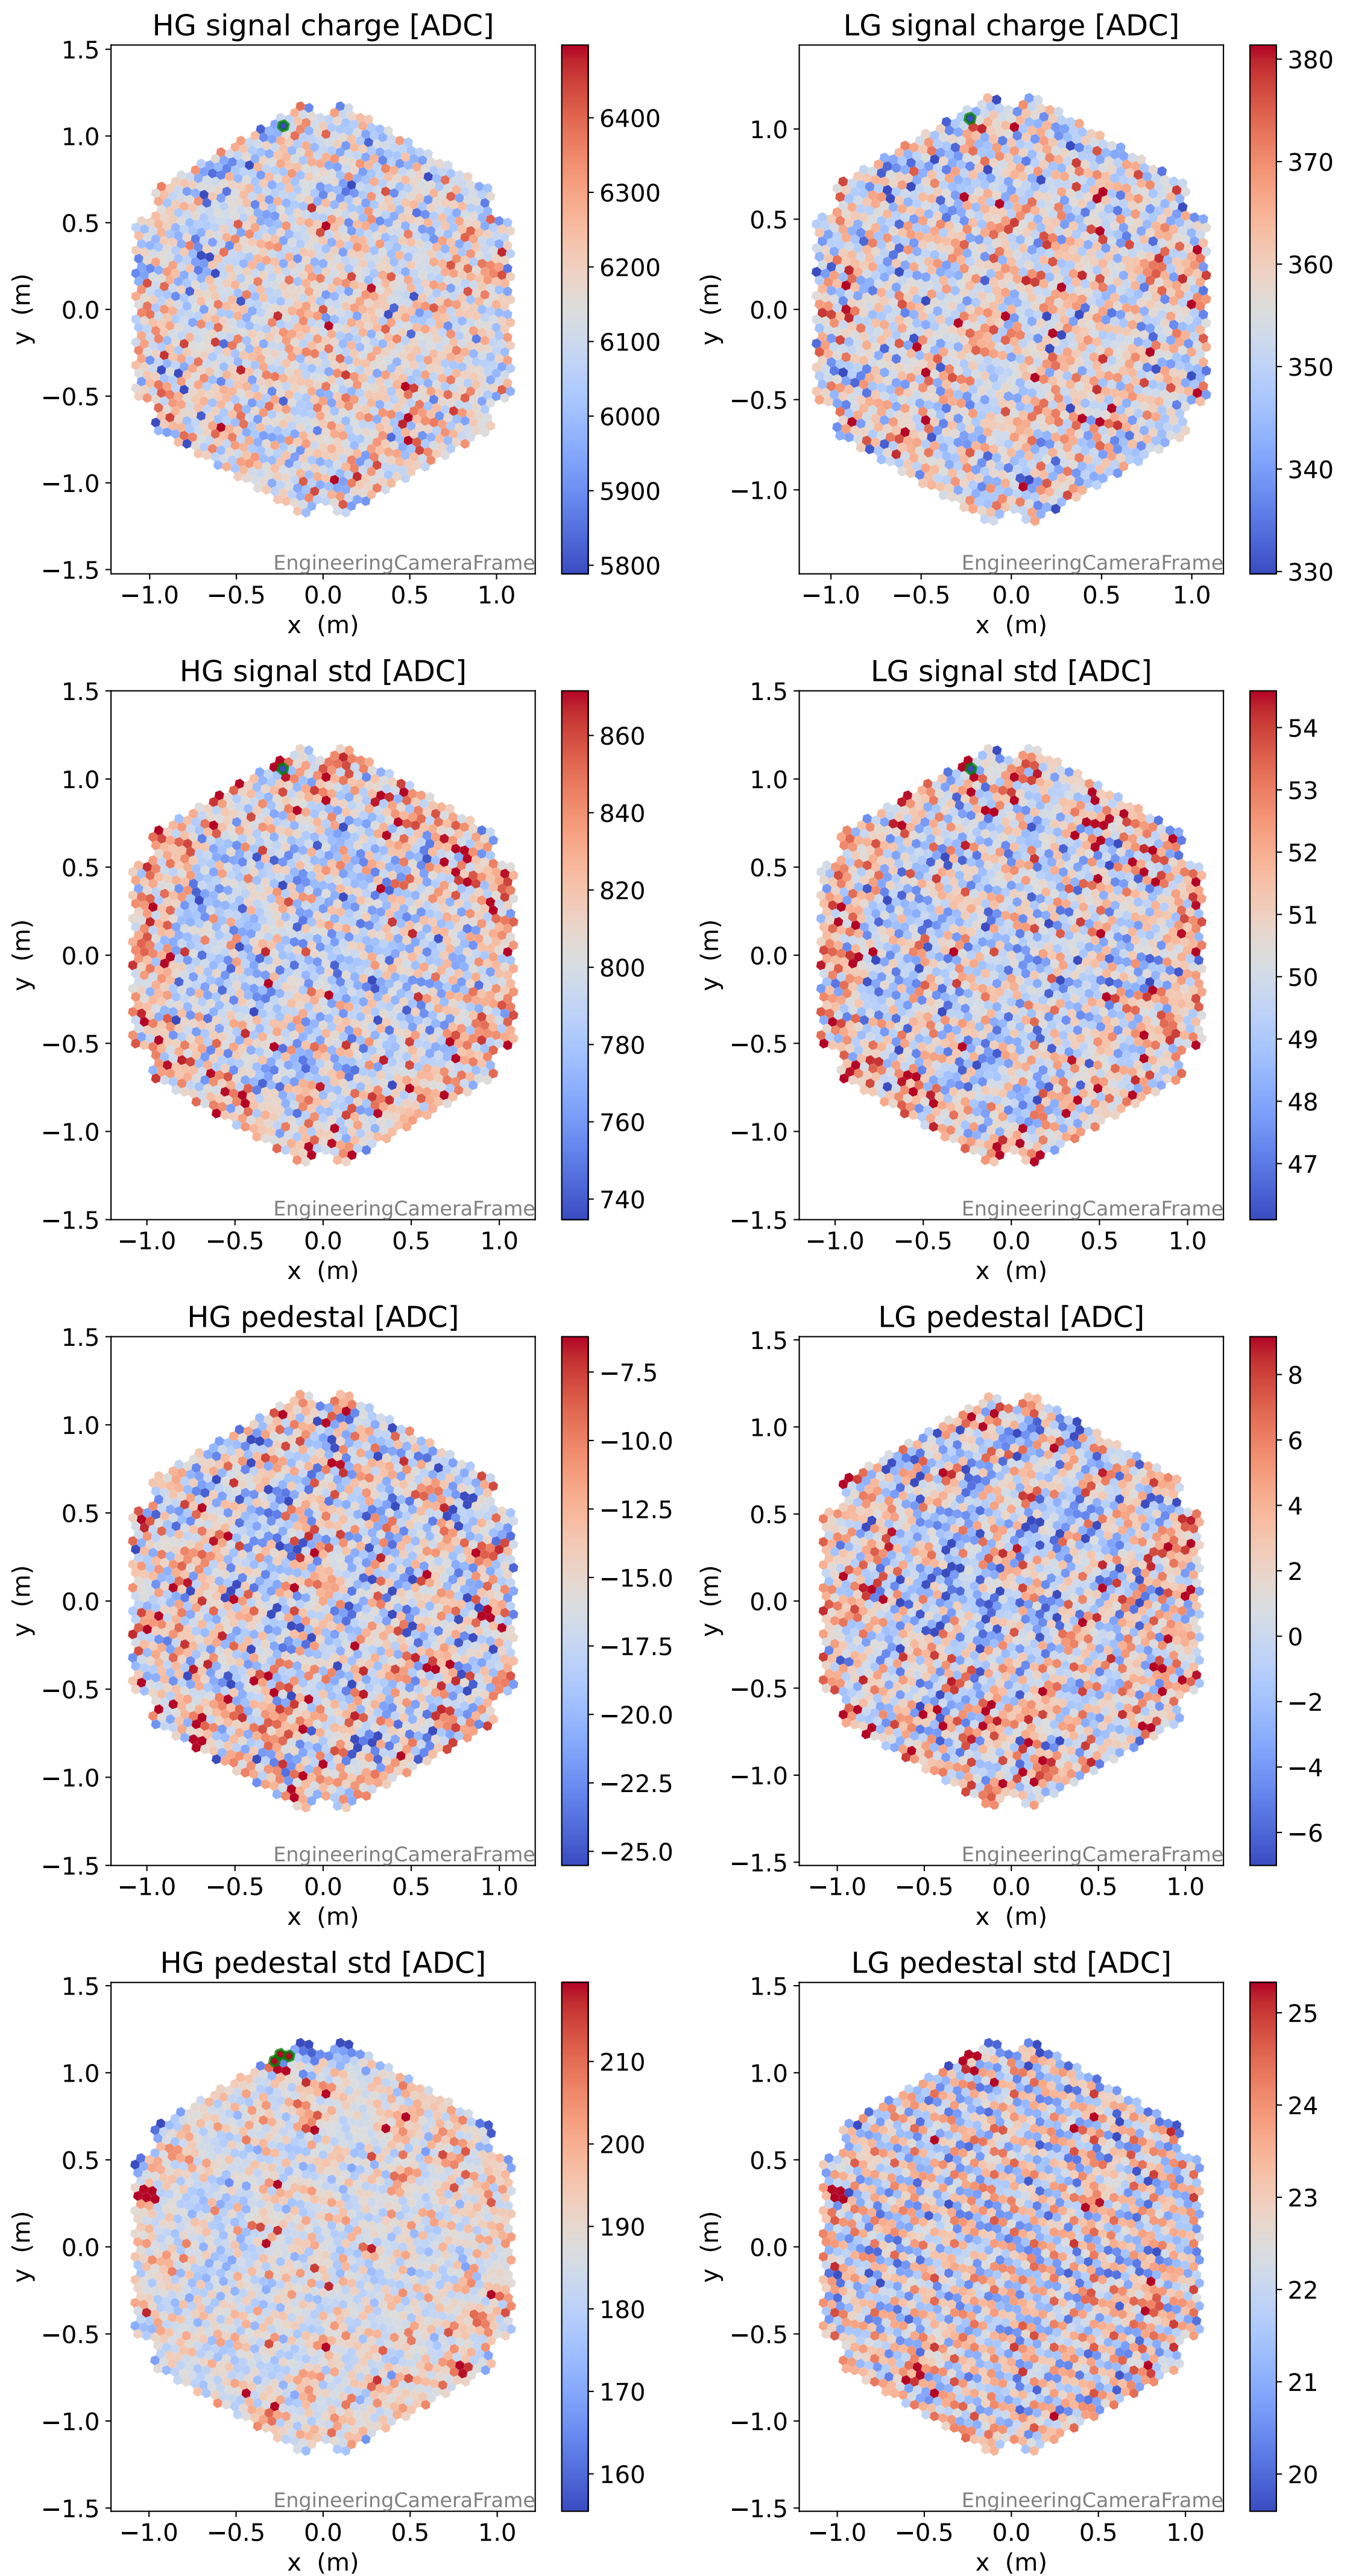

Run 9557

Run 9557

Run 9557 channel: HG

FF sample of 10000 events

pedestal sample of 10000 events

Run 9557 channel: LG

FF sample of 10000 events

pedestal sample of 10000 events