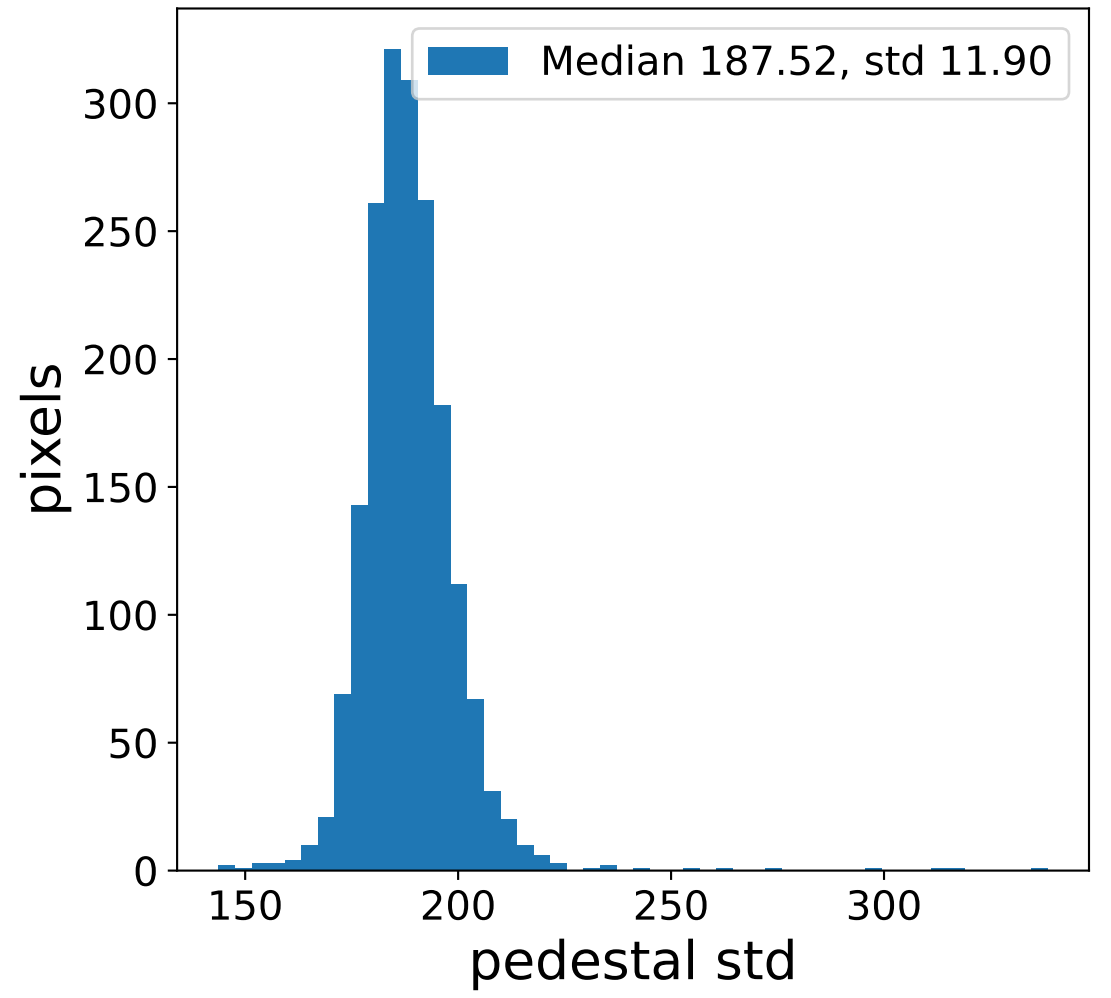

Run 9557

Run 9557

Run 9557 channel: HG

FF sample of 10000 events

pedestal sample of 10000 events

Run 9557 channel: LG

FF sample of 10000 events

pedestal sample of 10000 events