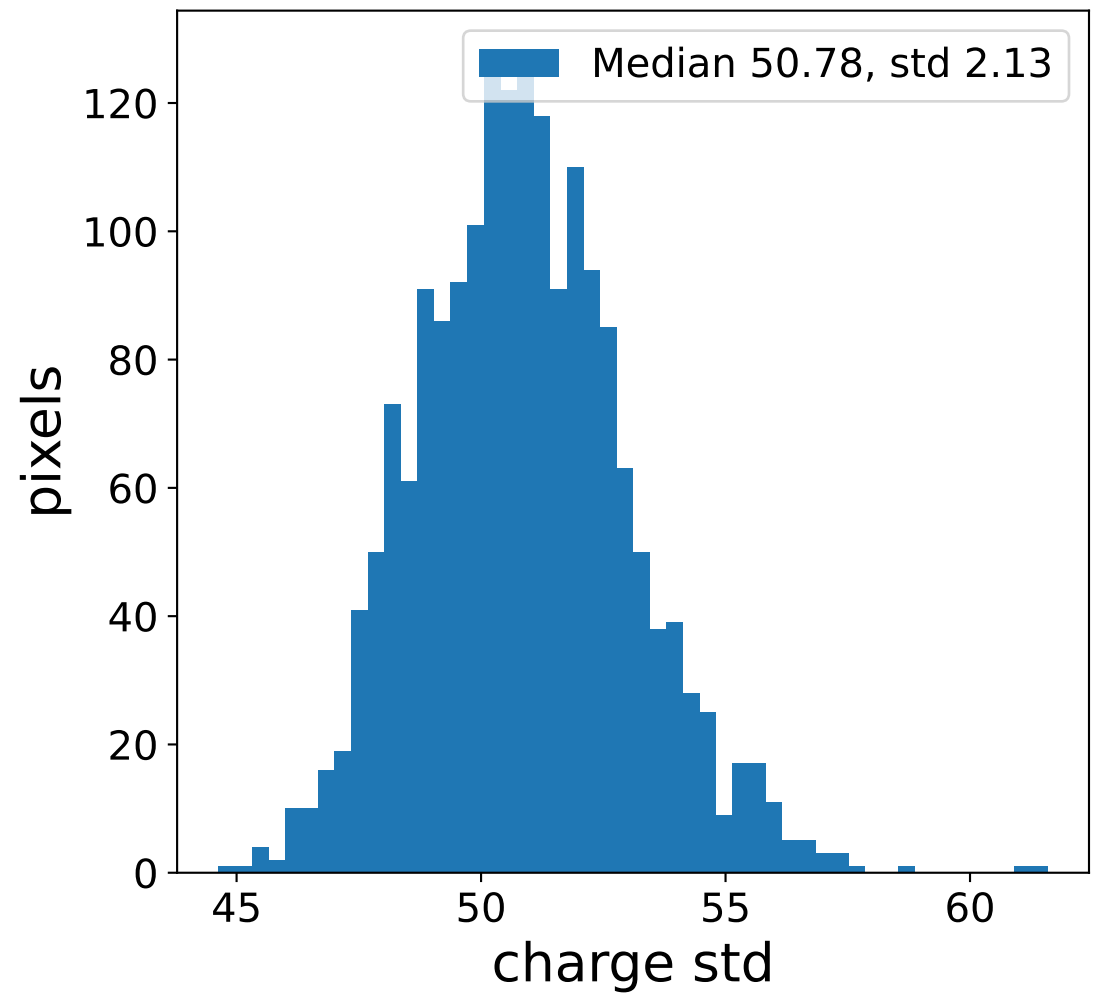

Run 9563 channel: LG

FF sample of 10000 events