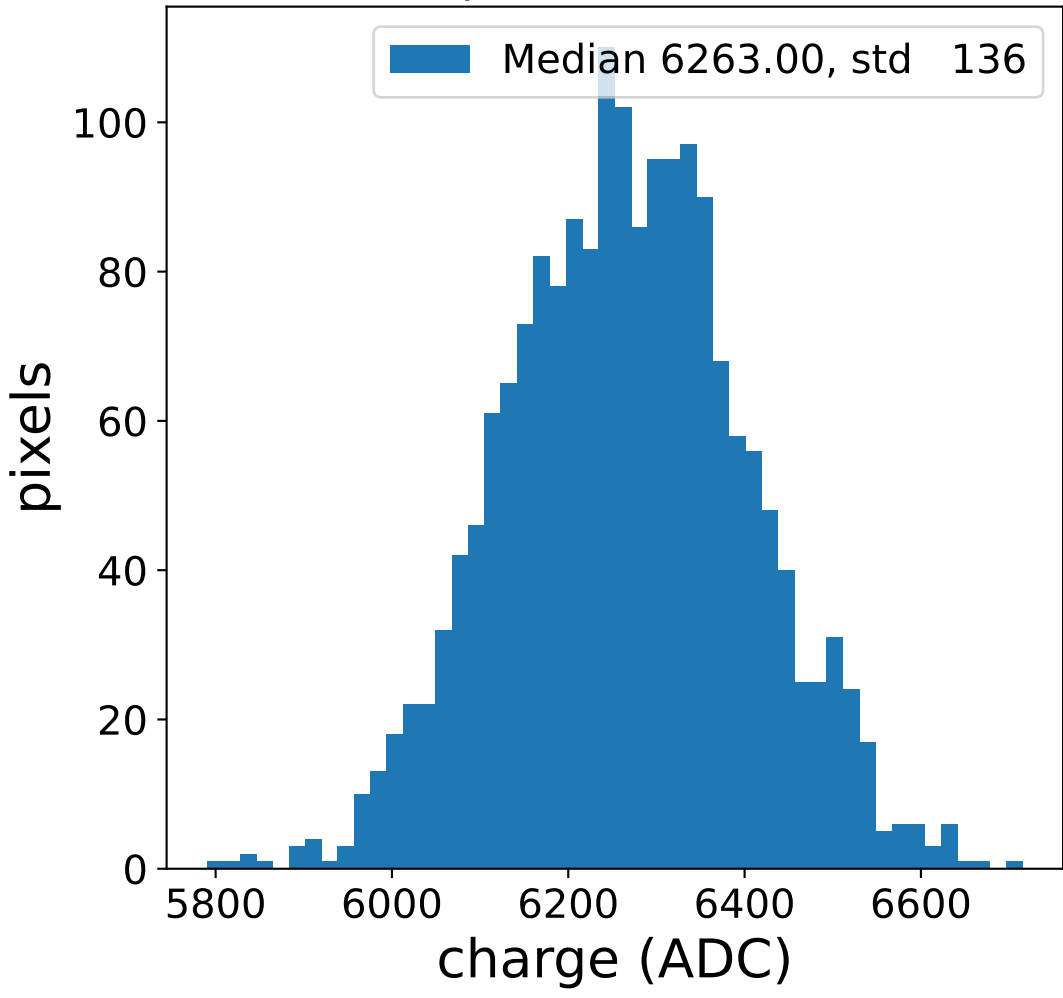

Run 9563 channel: HG

FF sample of 10000 events