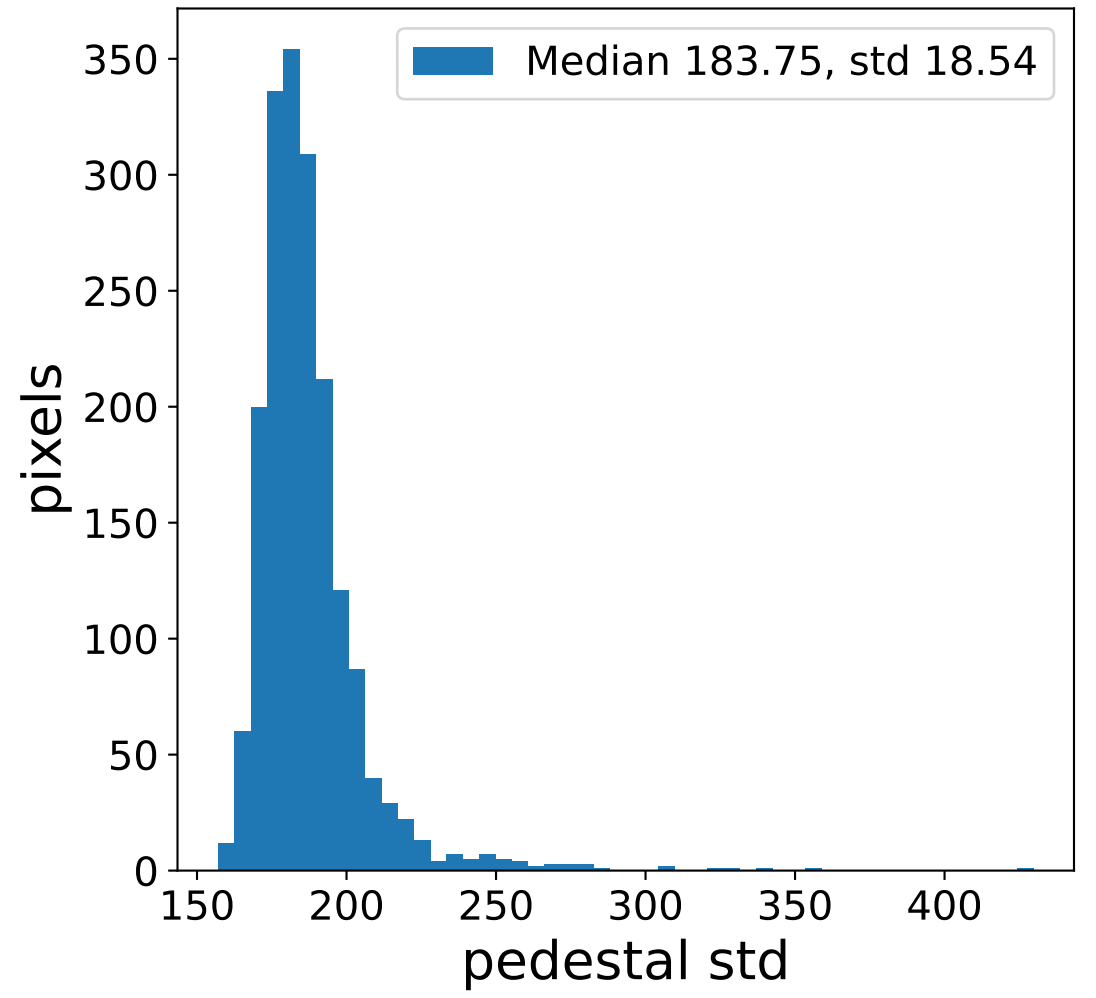

pedestal sample of 10000 events