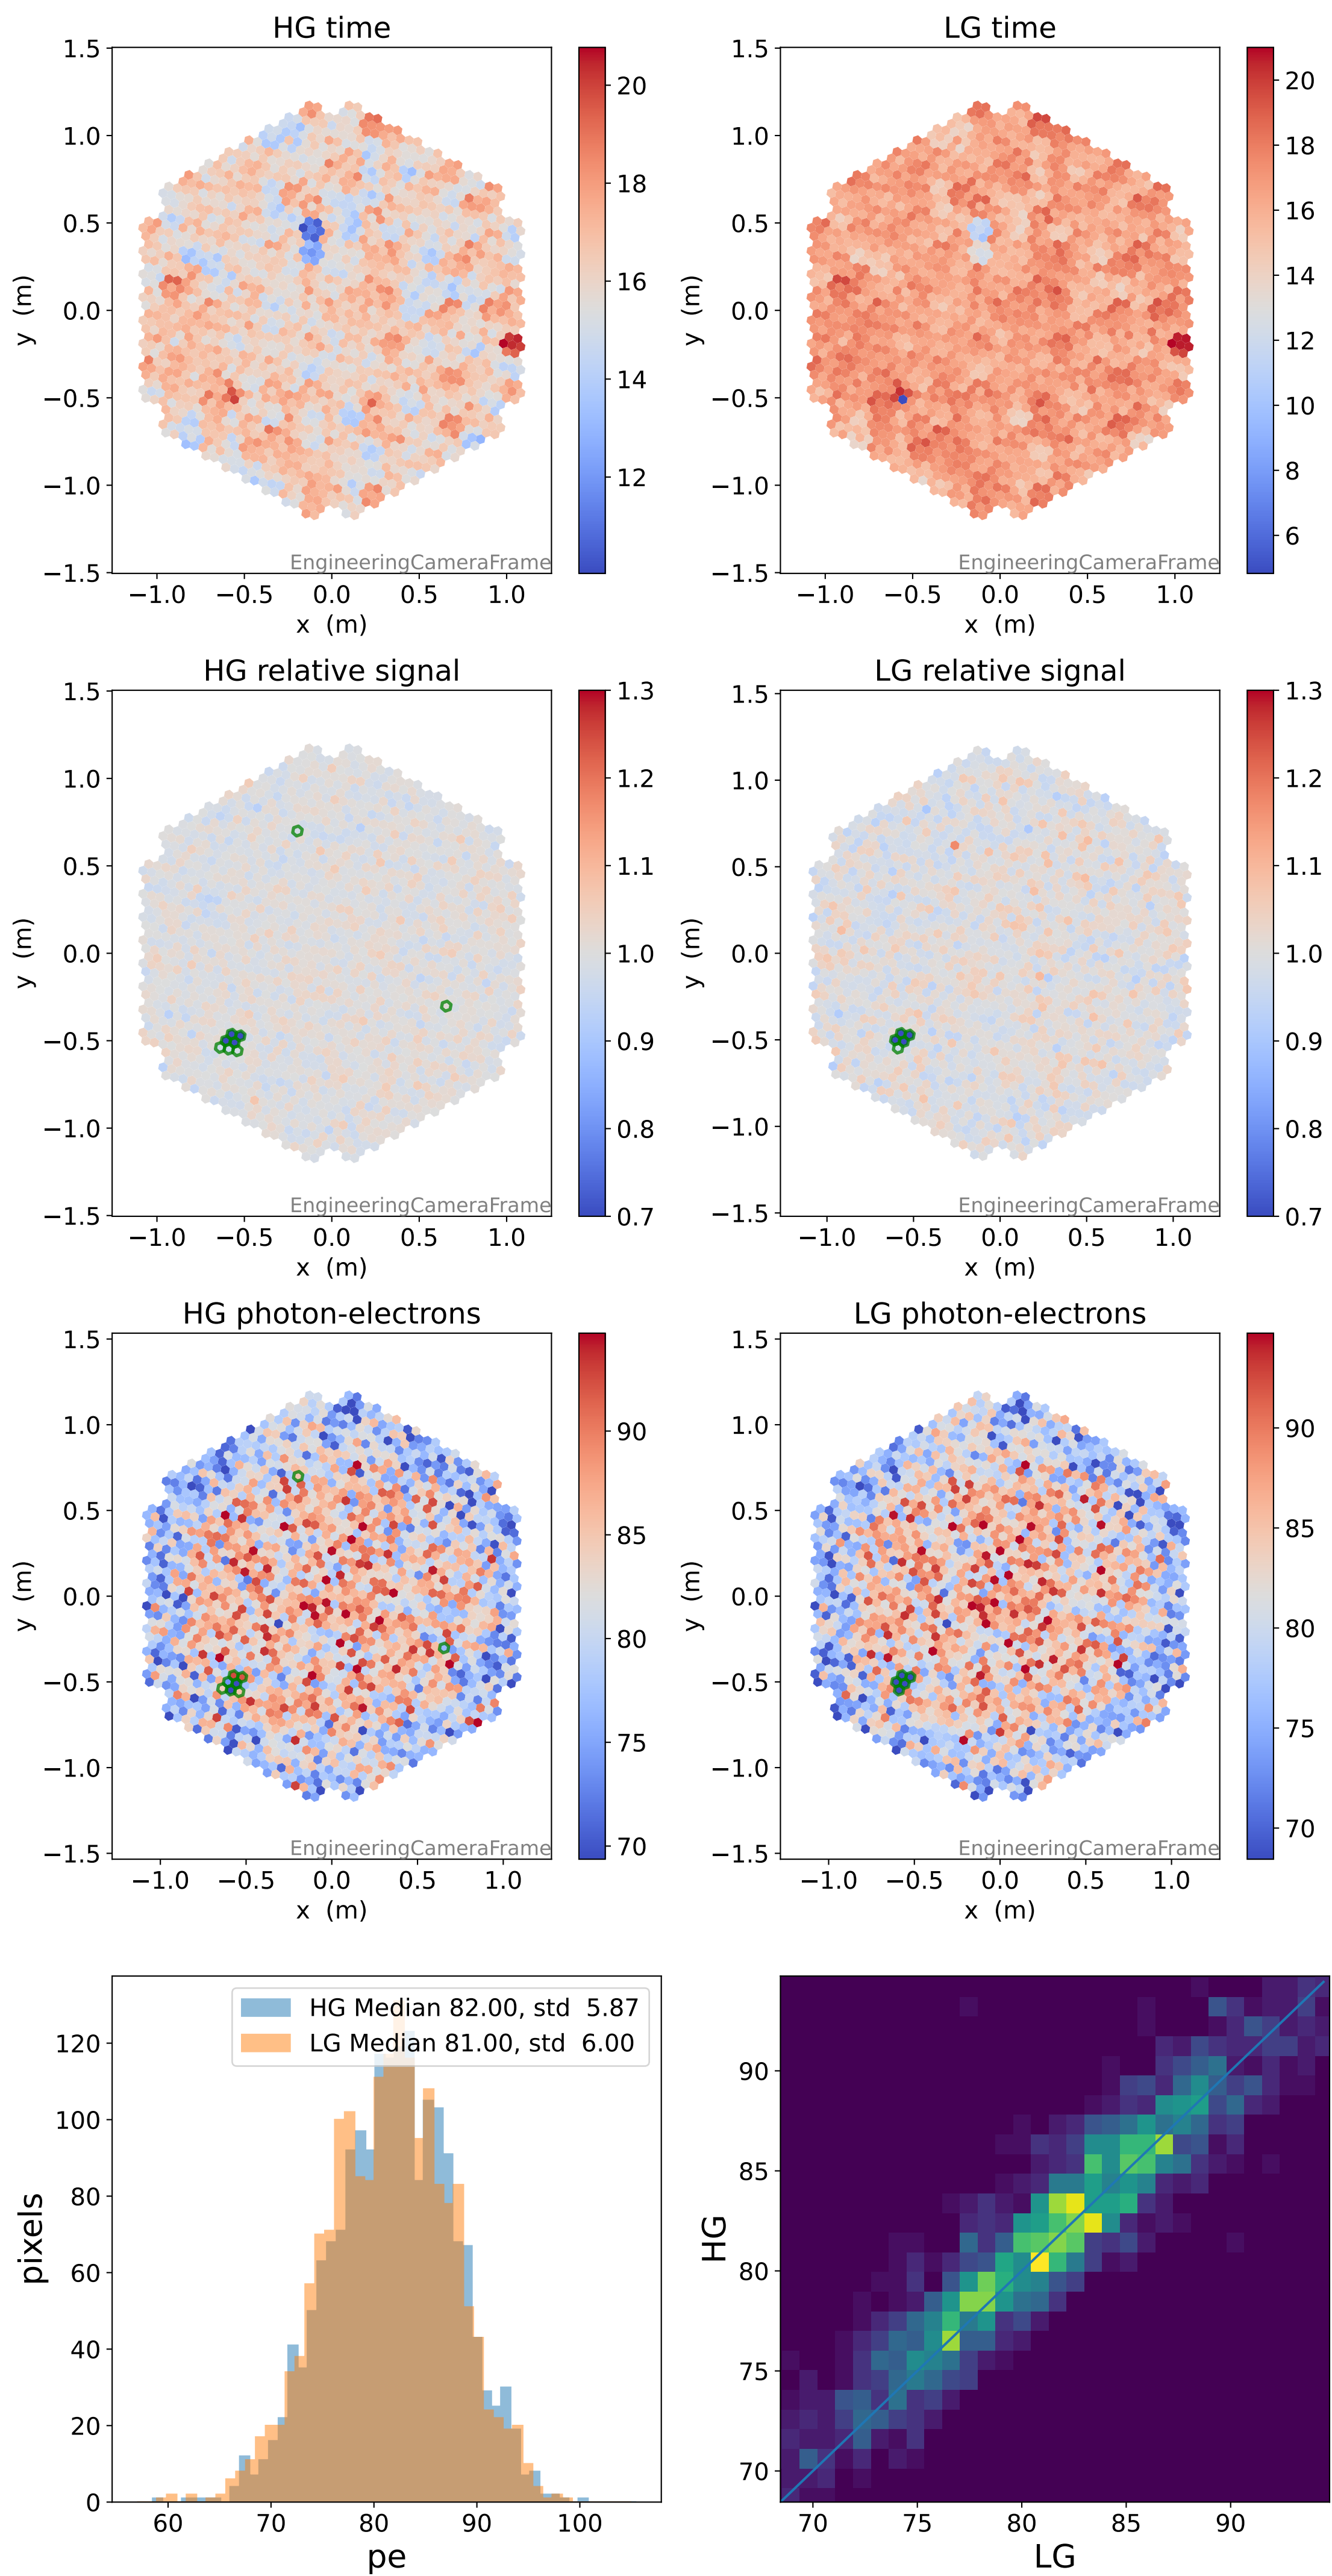

# Run 9563 channel: HG

FF sample of 10000 events

pedestal sample of 10000 events

## FF sample of 10000 events

## pedestal sample of 10000 events