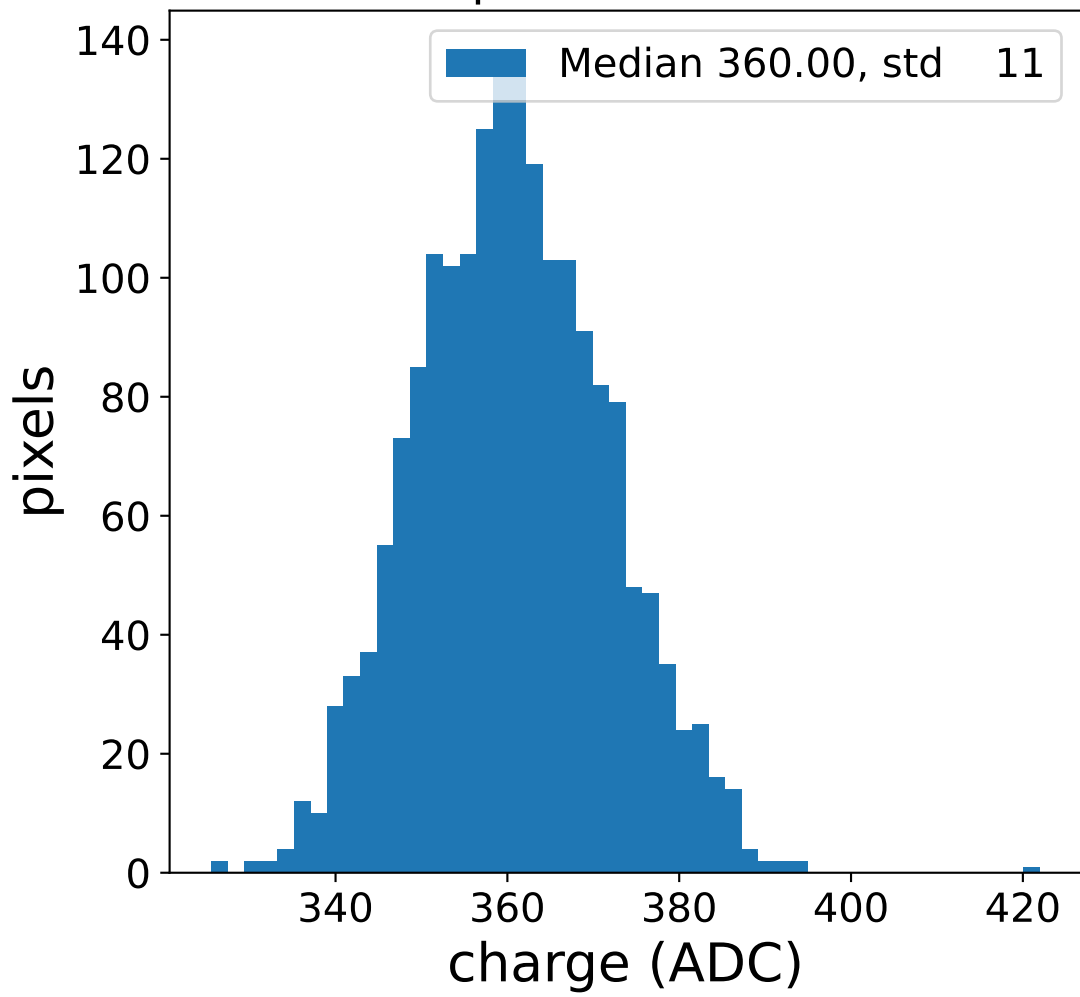

Run 9563 channel: LG

FF sample of 10000 events