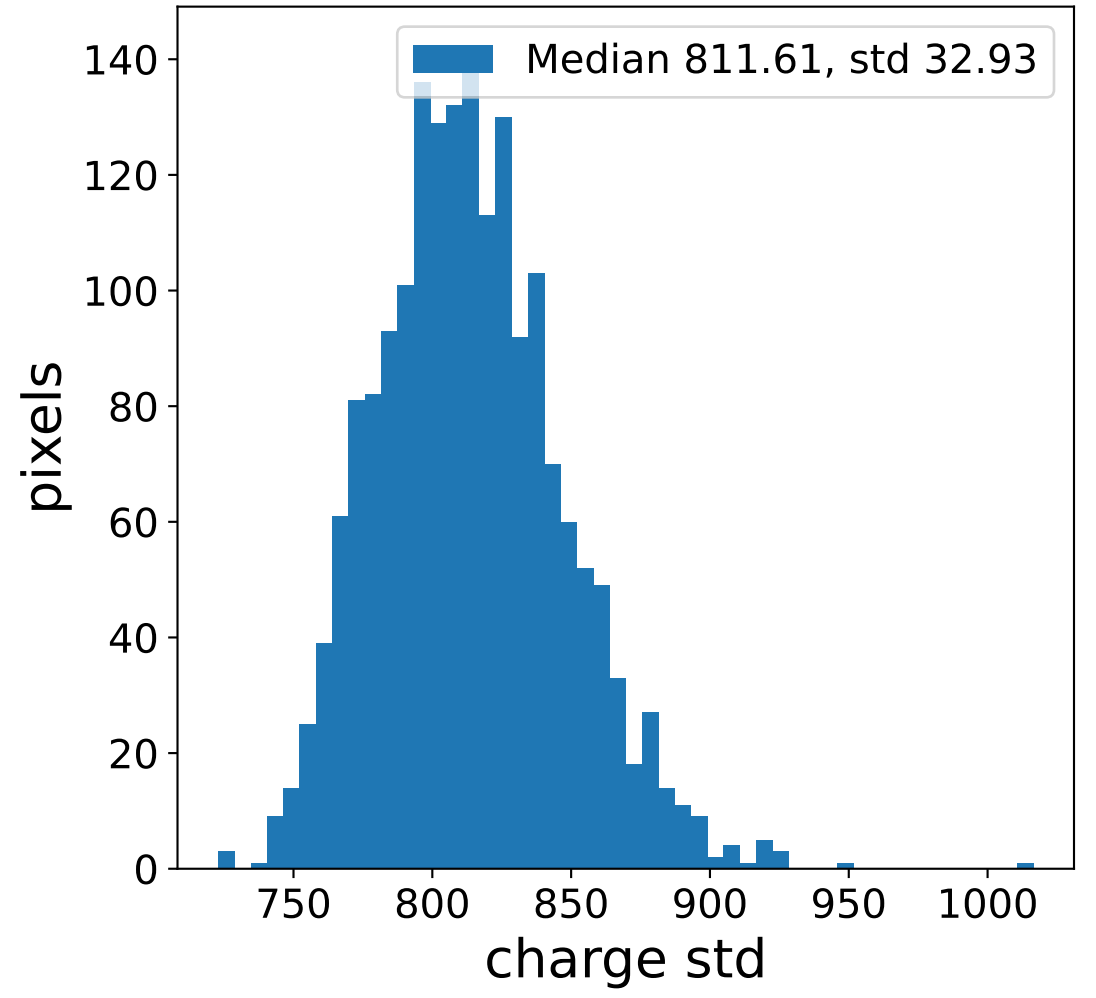

Run 9563 channel: HG

FF sample of 10000 events