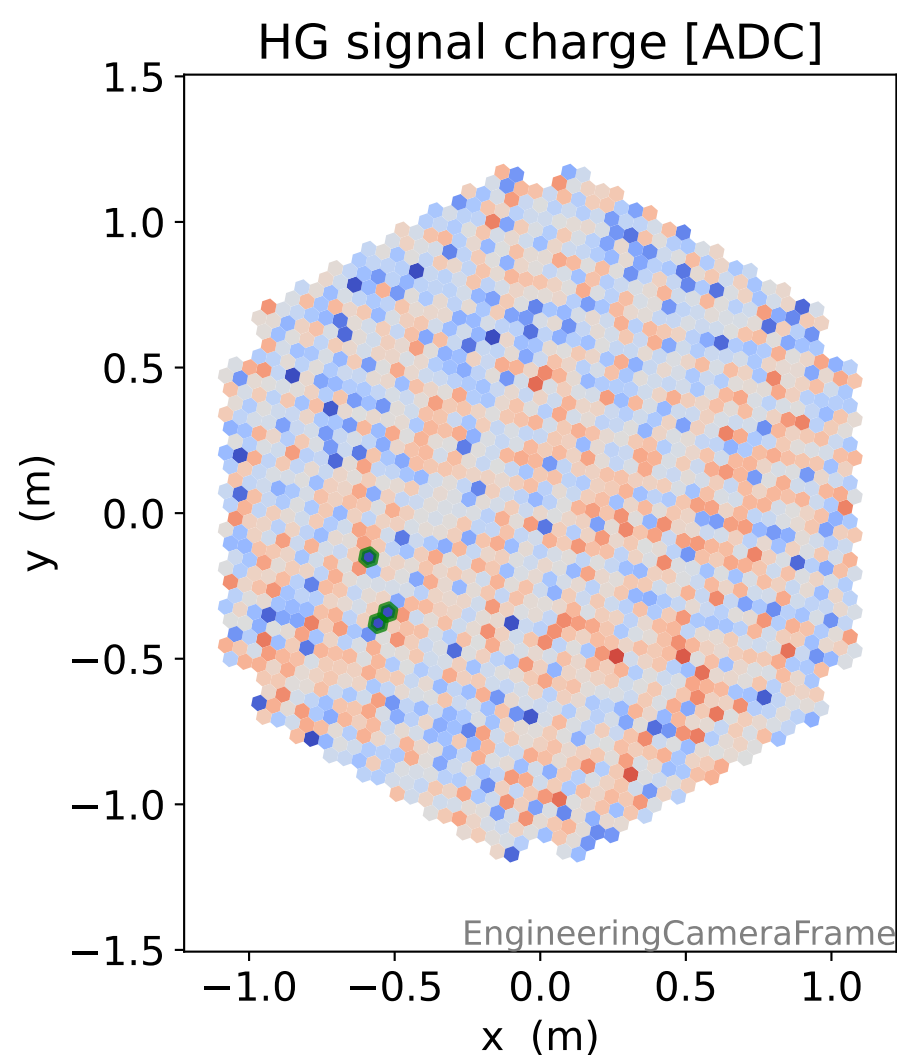

Run 9584

Run 9584

Run 9584 channel: HG

FF sample of 10000 events

pedestal sample of 10000 events

Run 9584 channel: LG

FF sample of 10000 events

pedestal sample of 10000 events