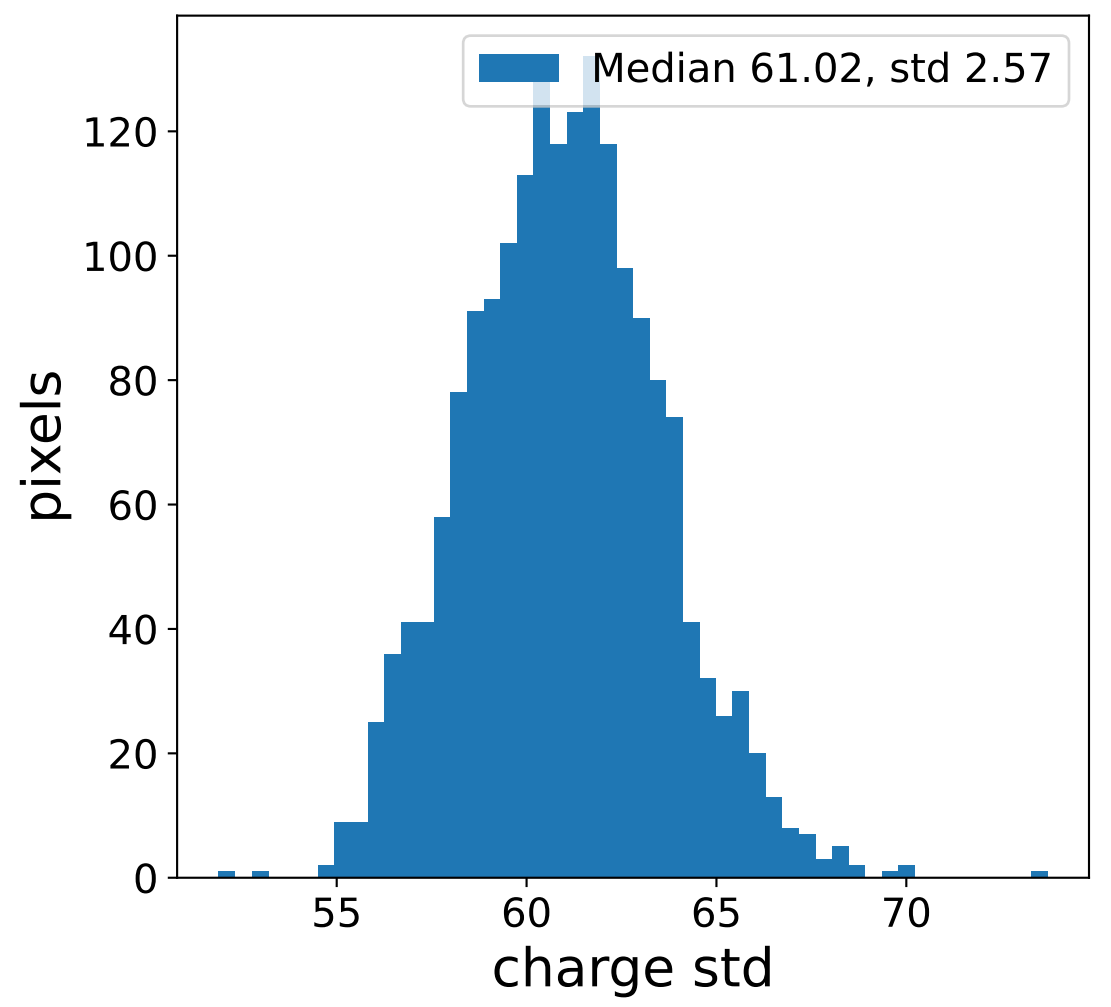

Run 9584

Run 9584

Run 9584 channel: HG

FF sample of 10000 events

pedestal sample of 10000 events

Run 9584 channel: LG

FF sample of 10000 events

pedestal sample of 10000 events