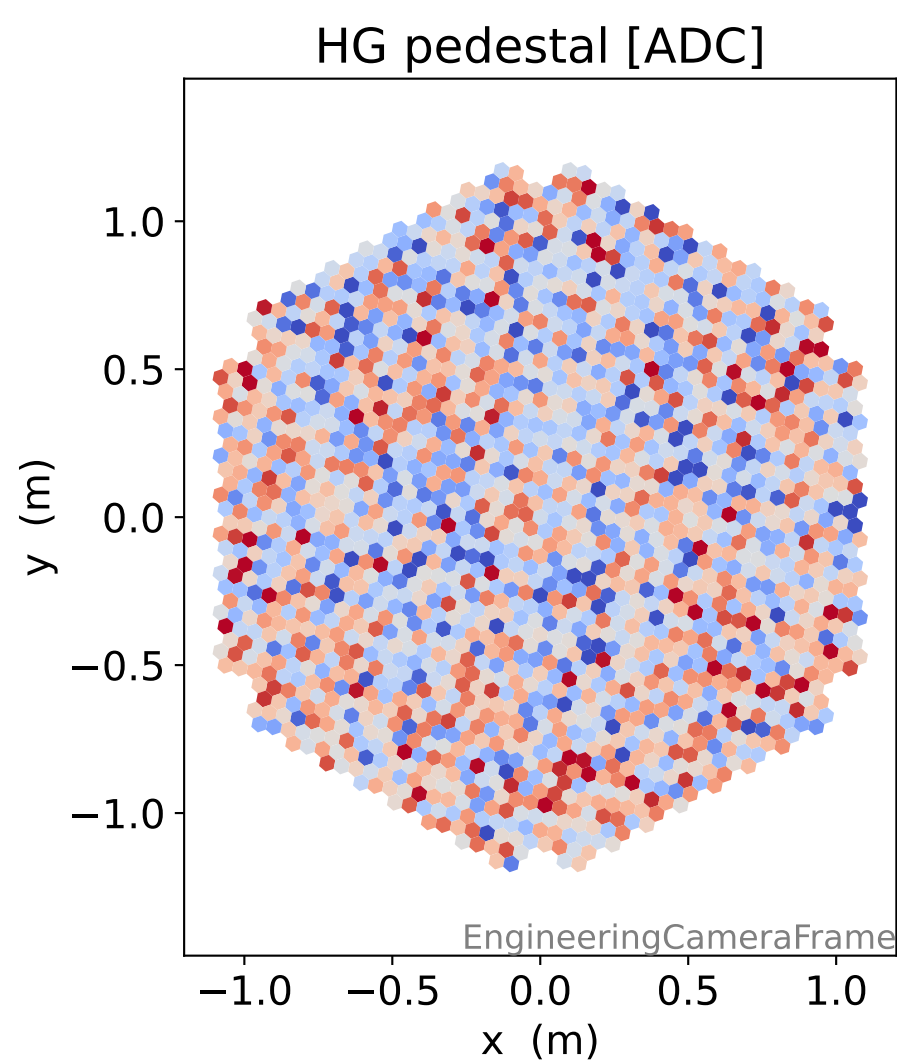

Run 9584

Run 9584

Run 9584 channel: HG

FF sample of 10000 events

pedestal sample of 10000 events

Run 9584 channel: LG

FF sample of 10000 events

pedestal sample of 10000 events