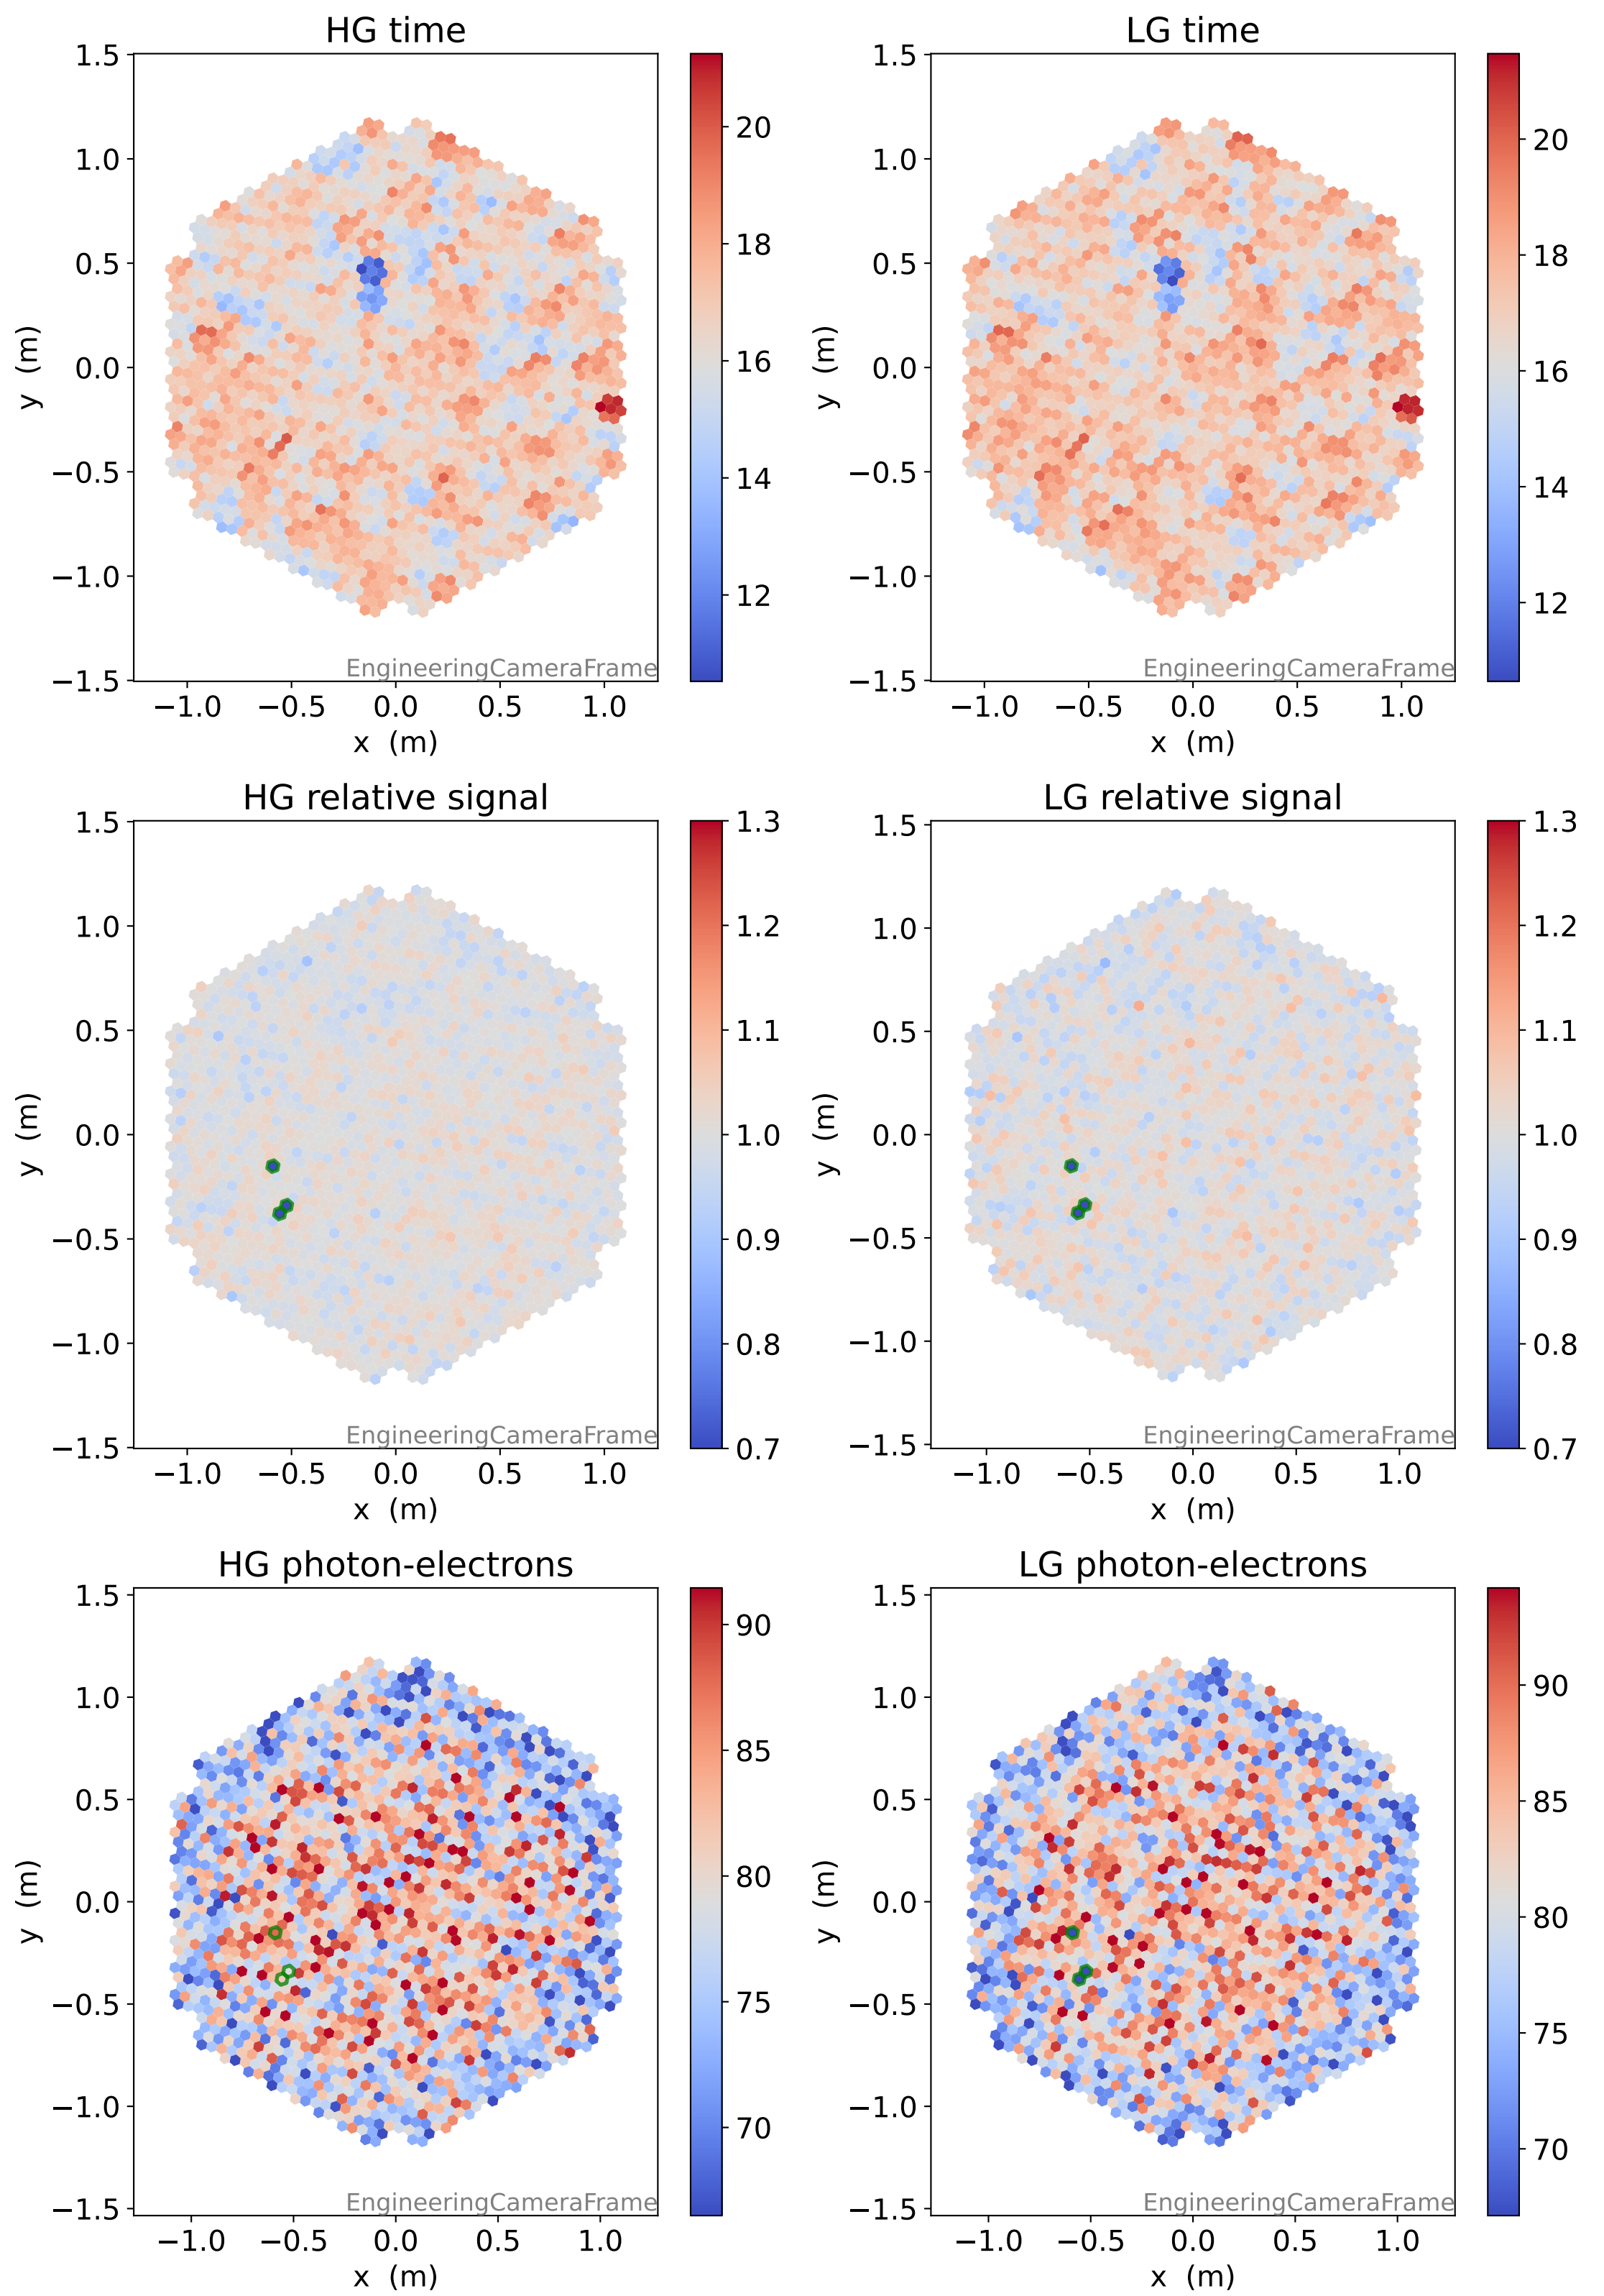

Run 9584

Run 9584

Run 9584 channel: HG

FF sample of 10000 events

pedestal sample of 10000 events

Run 9584 channel: LG

FF sample of 10000 events

pedestal sample of 10000 events