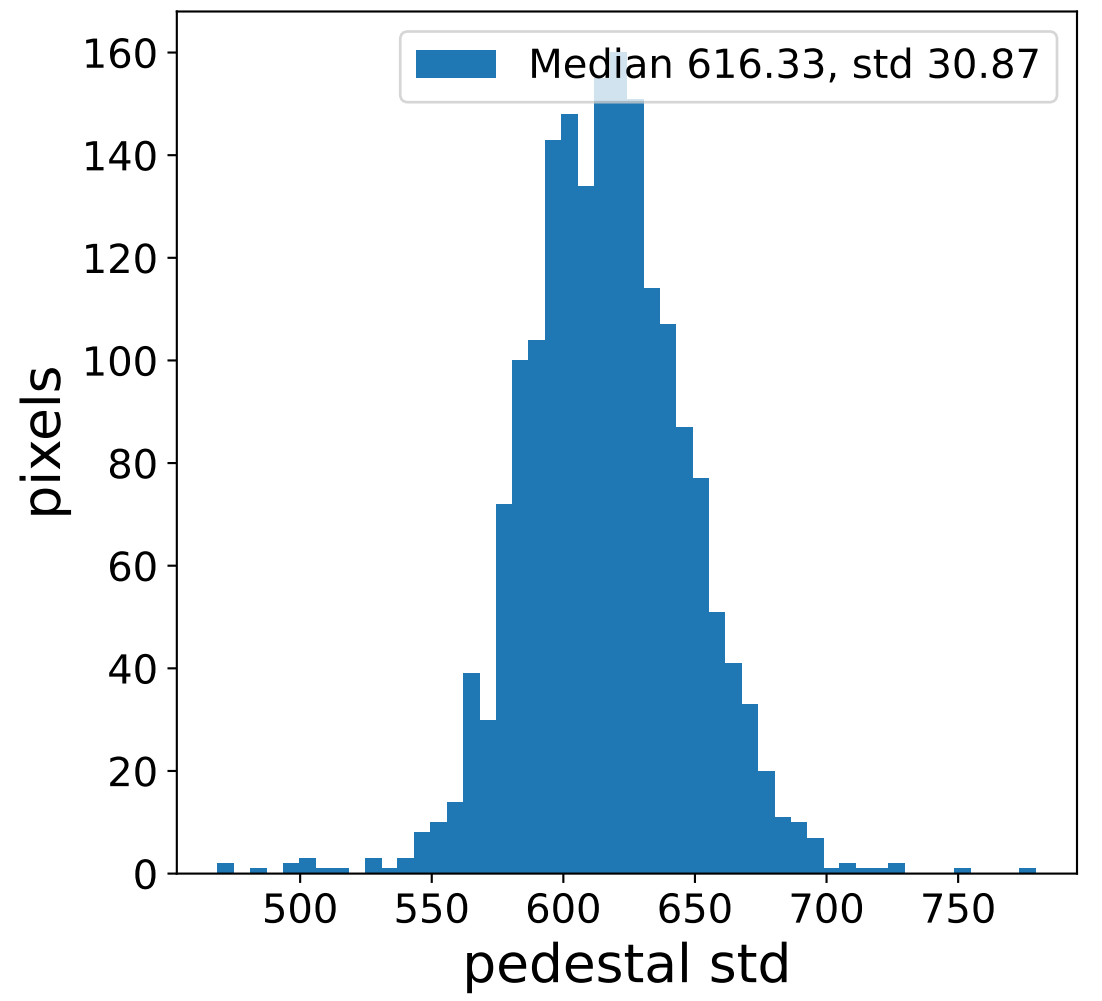

Run 9584

Run 9584

Run 9584 channel: HG

FF sample of 10000 events

pedestal sample of 10000 events

Run 9584 channel: LG

FF sample of 10000 events

pedestal sample of 10000 events