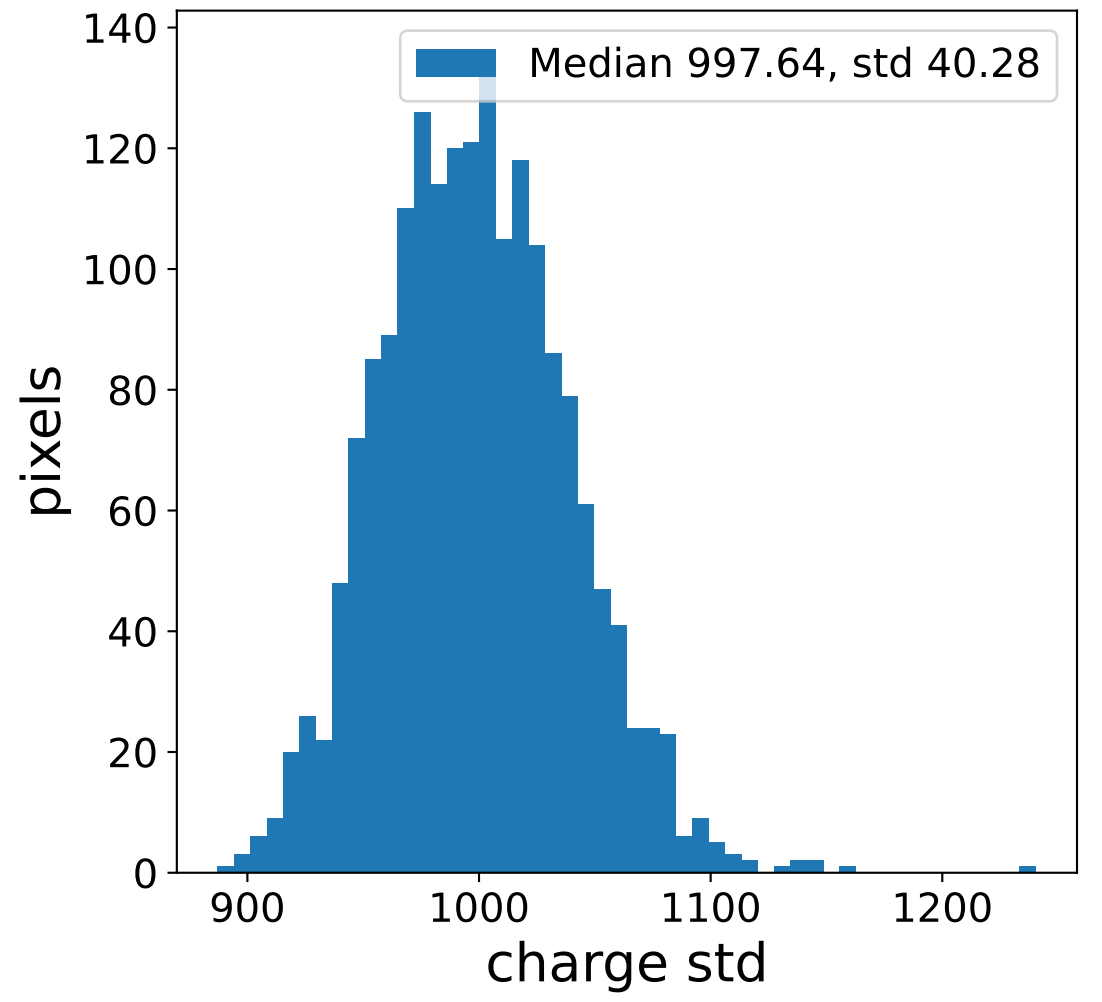

Run 9584

Run 9584

Run 9584 channel: HG

FF sample of 10000 events

pedestal sample of 10000 events

Run 9584 channel: LG

FF sample of 10000 events

pedestal sample of 10000 events