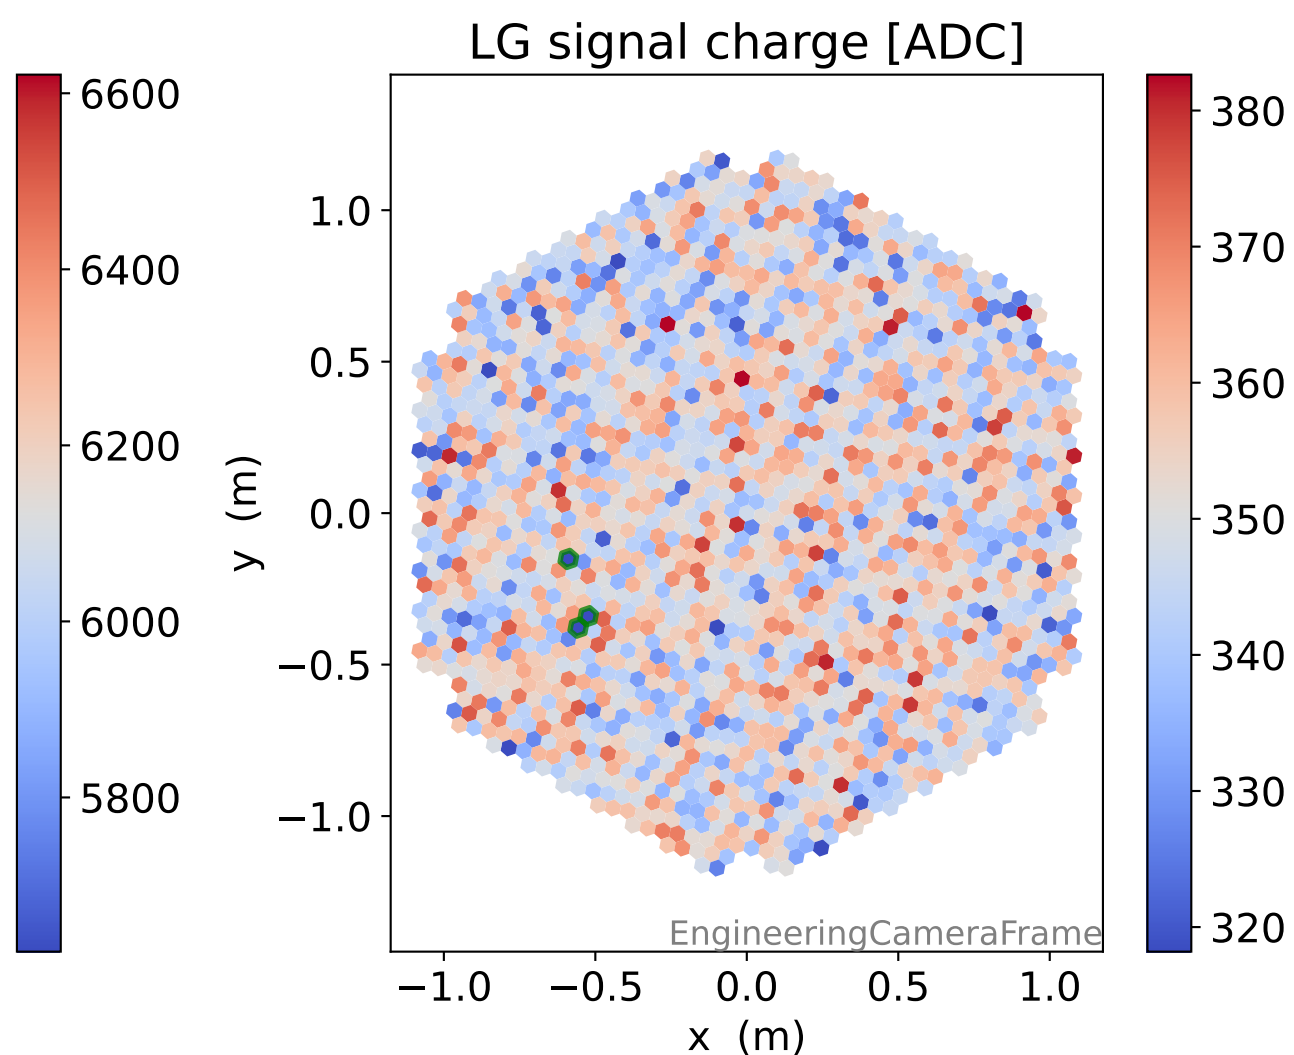

Run 9584

Run 9584

Run 9584 channel: HG

FF sample of 10000 events

pedestal sample of 10000 events

Run 9584 channel: LG

FF sample of 10000 events

pedestal sample of 10000 events