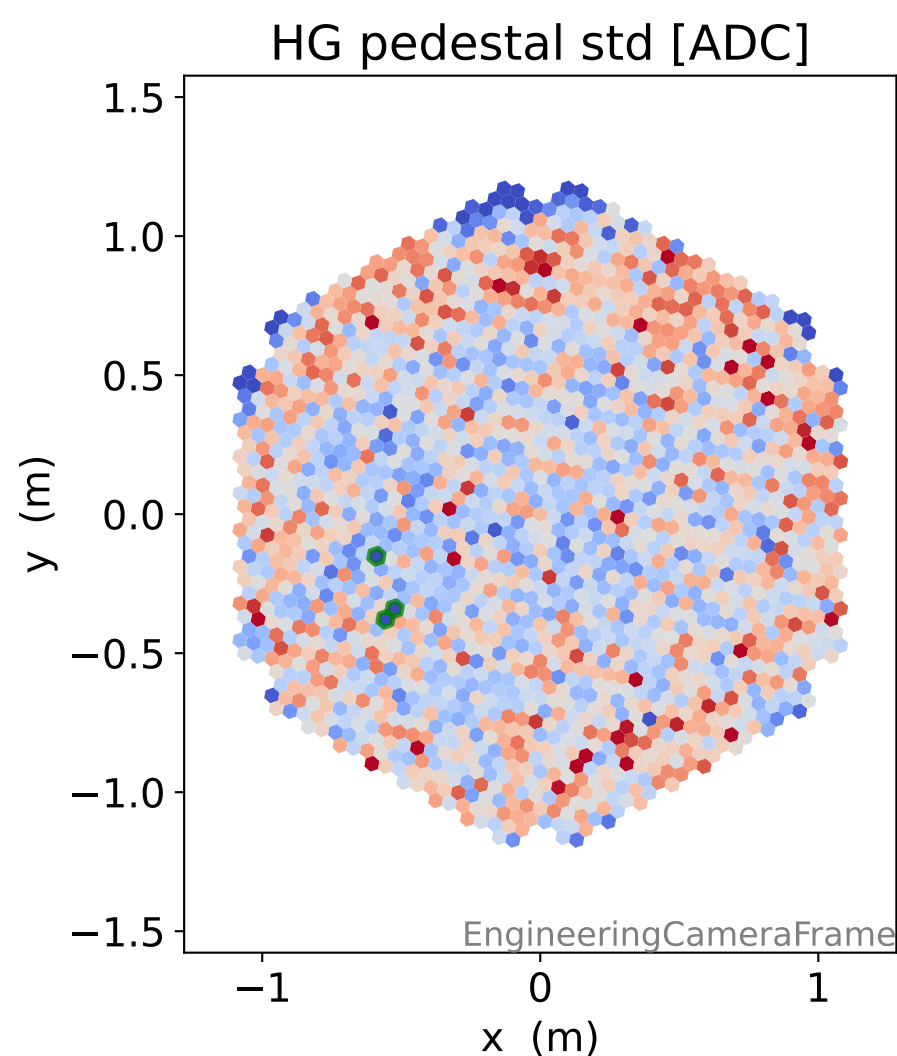

Run 9584

Run 9584

Run 9584 channel: HG

FF sample of 10000 events

pedestal sample of 10000 events

Run 9584 channel: LG

FF sample of 10000 events

pedestal sample of 10000 events