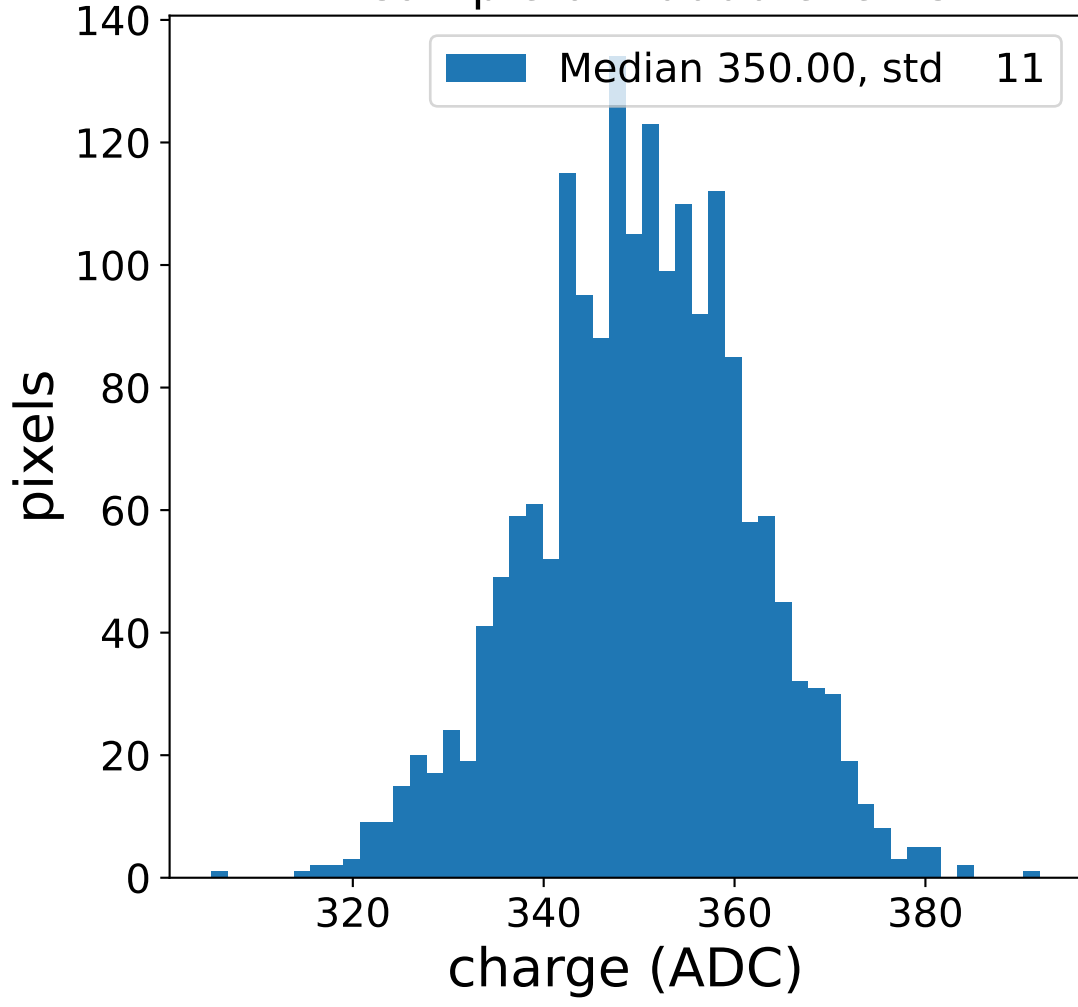

Run 9584

Run 9584

Run 9584 channel: HG

FF sample of 10000 events

pedestal sample of 10000 events

Run 9584 channel: LG

FF sample of 10000 events

pedestal sample of 10000 events