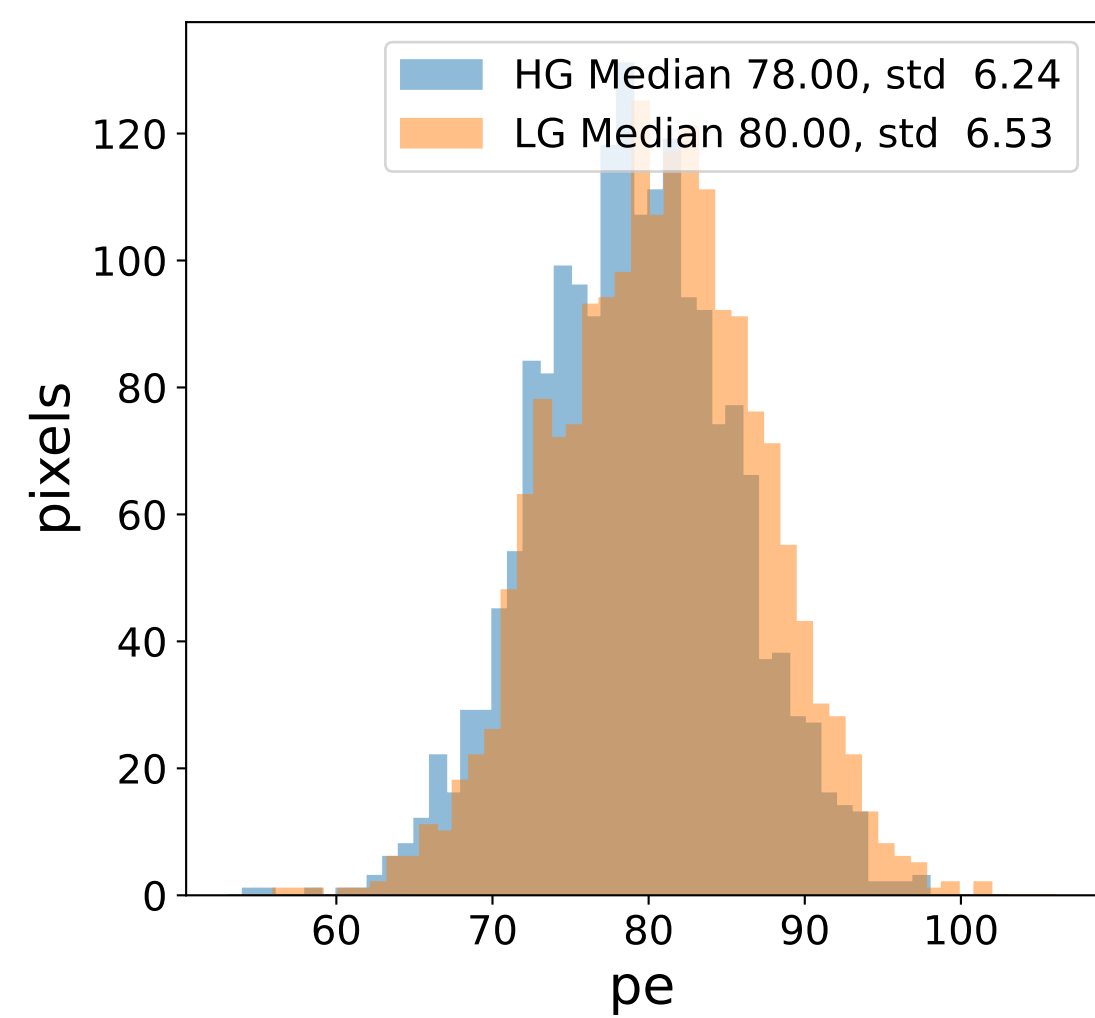

Run 9584

Run 9584

Run 9584 channel: HG

FF sample of 10000 events

pedestal sample of 10000 events

Run 9584 channel: LG

FF sample of 10000 events

pedestal sample of 10000 events