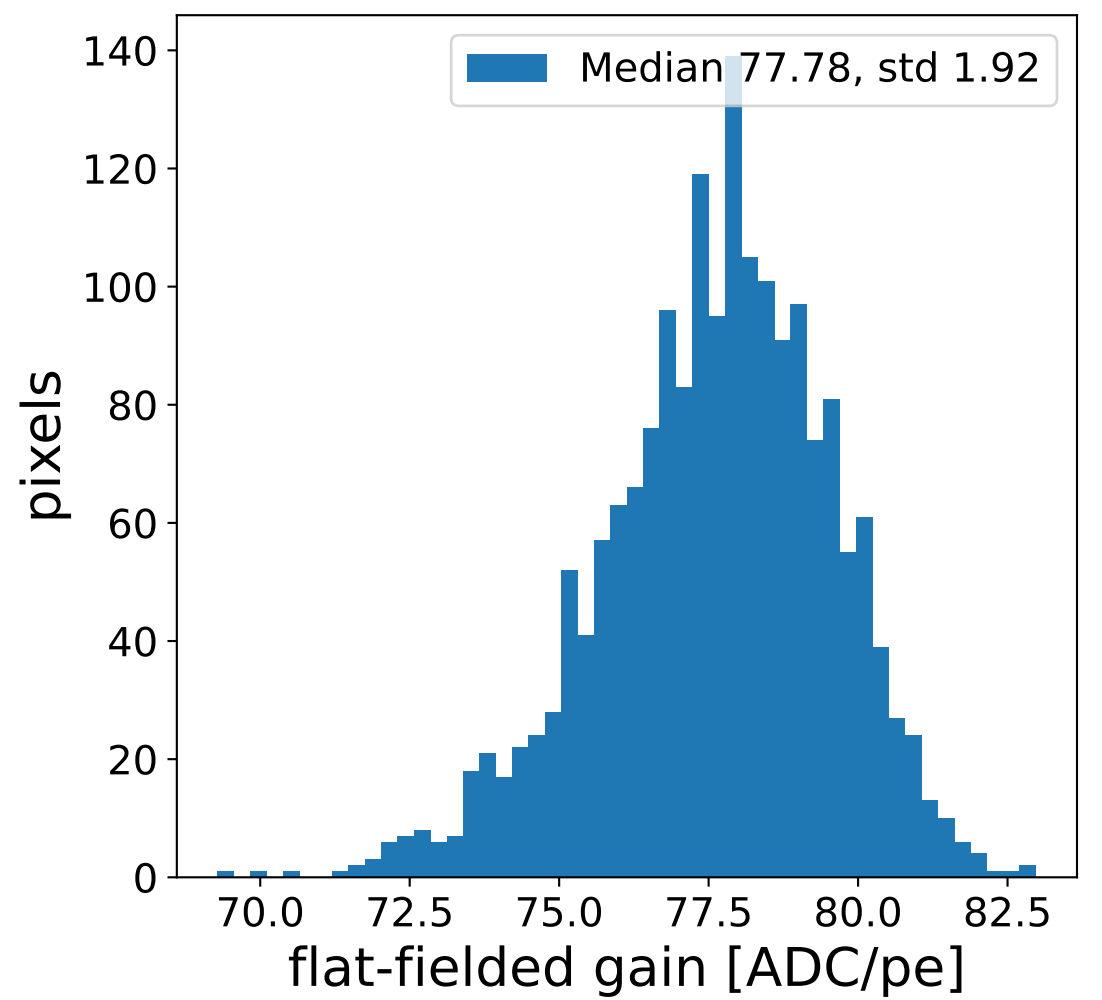

Run 9584

Run 9584

Run 9584 channel: HG

FF sample of 10000 events

pedestal sample of 10000 events

Run 9584 channel: LG

FF sample of 10000 events

pedestal sample of 10000 events