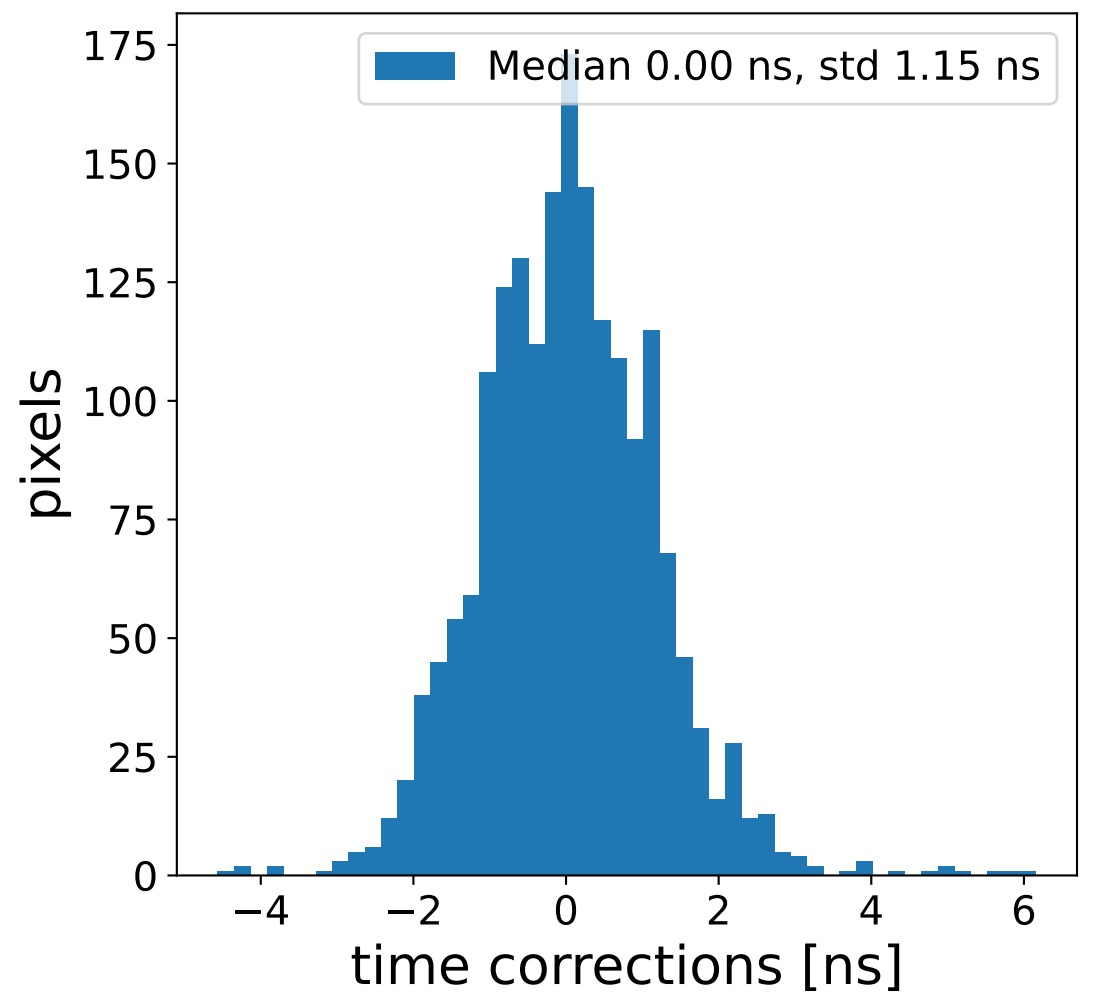

Run 9584

Run 9584

Run 9584 channel: HG

FF sample of 10000 events

pedestal sample of 10000 events

Run 9584 channel: LG

FF sample of 10000 events

pedestal sample of 10000 events