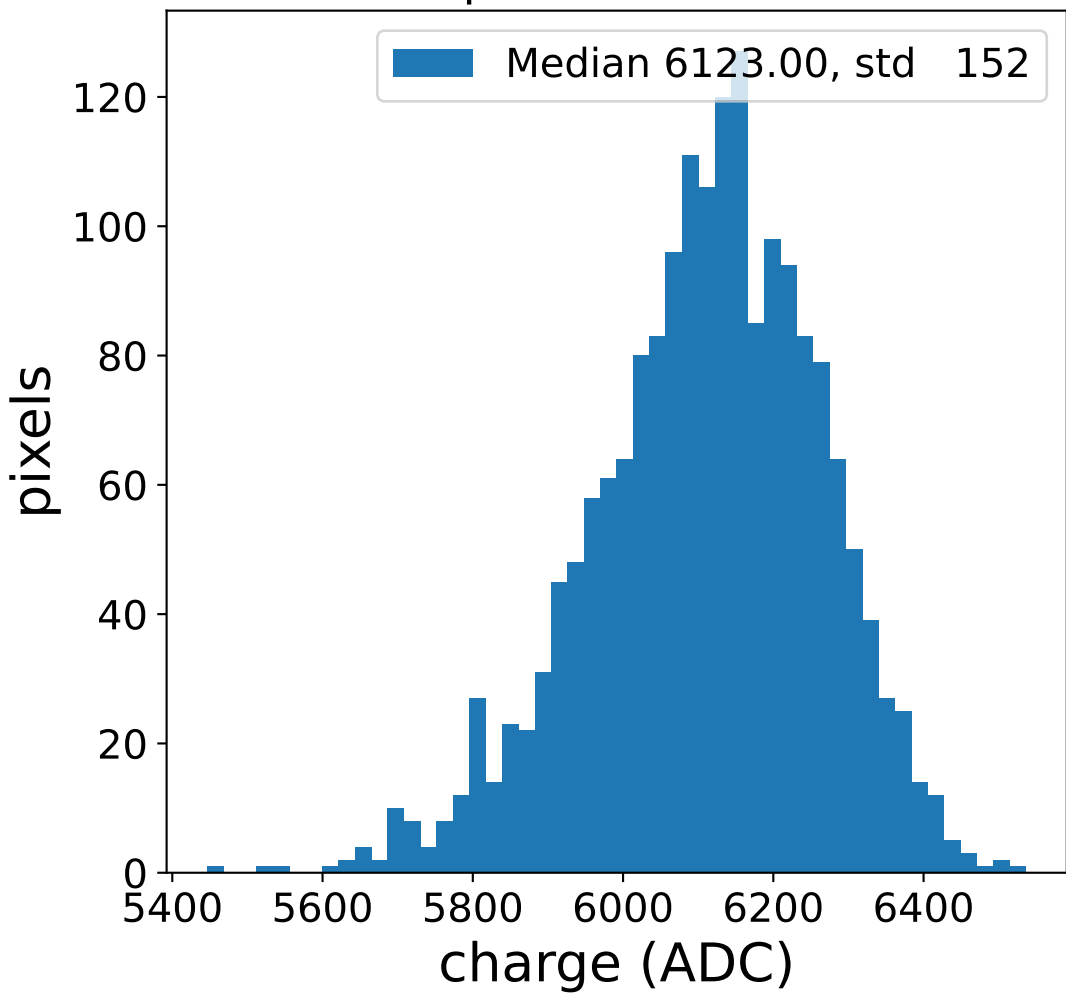

Run 9584

Run 9584

Run 9584 channel: HG

FF sample of 10000 events

pedestal sample of 10000 events

Run 9584 channel: LG

FF sample of 10000 events

pedestal sample of 10000 events