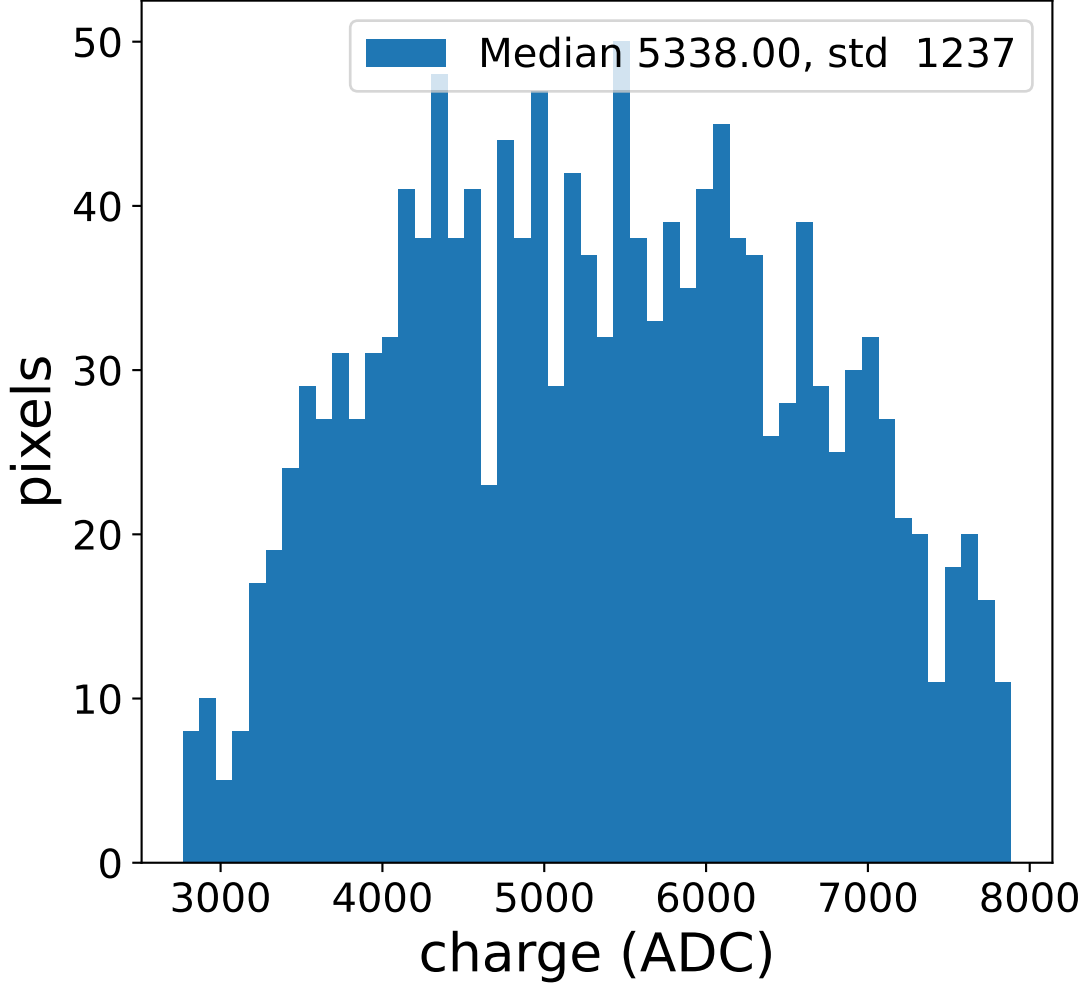

Run 9609

Run 9609

Run 9609 channel: HG

FF sample of 10000 events

pedestal sample of 10000 events

Run 9609 channel: LG

FF sample of 10000 events

pedestal sample of 10000 events