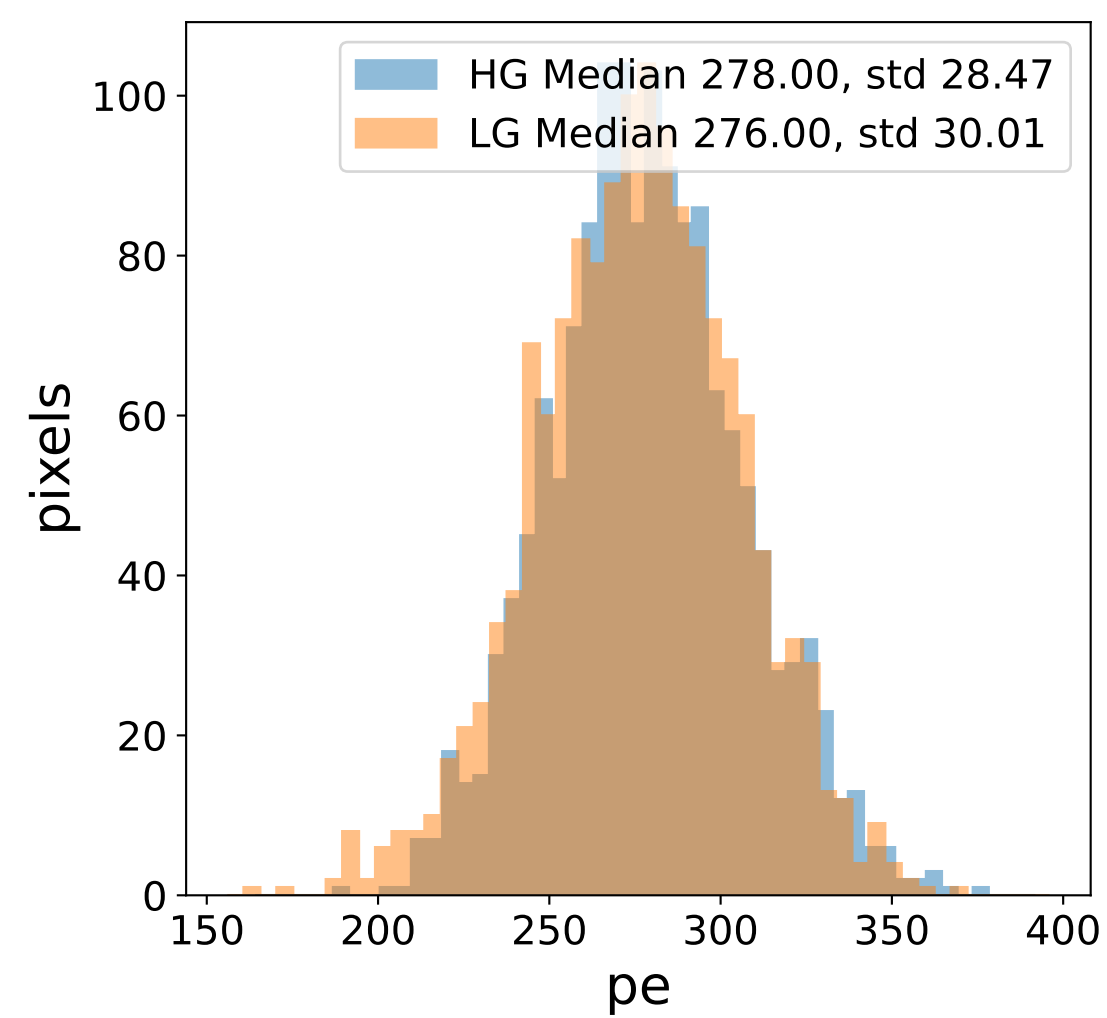

Run 9609

Run 9609

Run 9609 channel: HG

FF sample of 10000 events

pedestal sample of 10000 events

Run 9609 channel: LG

FF sample of 10000 events

pedestal sample of 10000 events