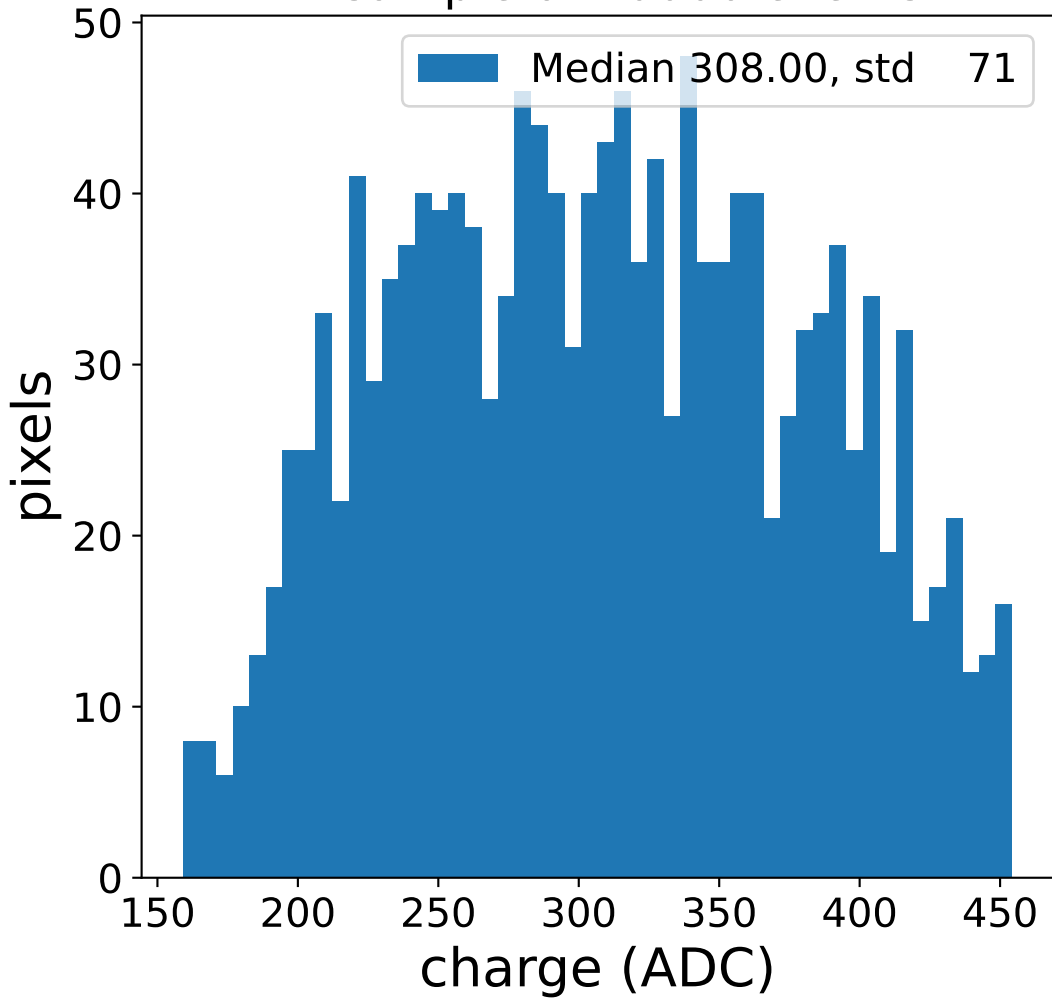

Run 9609

Run 9609

Run 9609 channel: HG

FF sample of 10000 events

pedestal sample of 10000 events

Run 9609 channel: LG

FF sample of 10000 events

pedestal sample of 10000 events