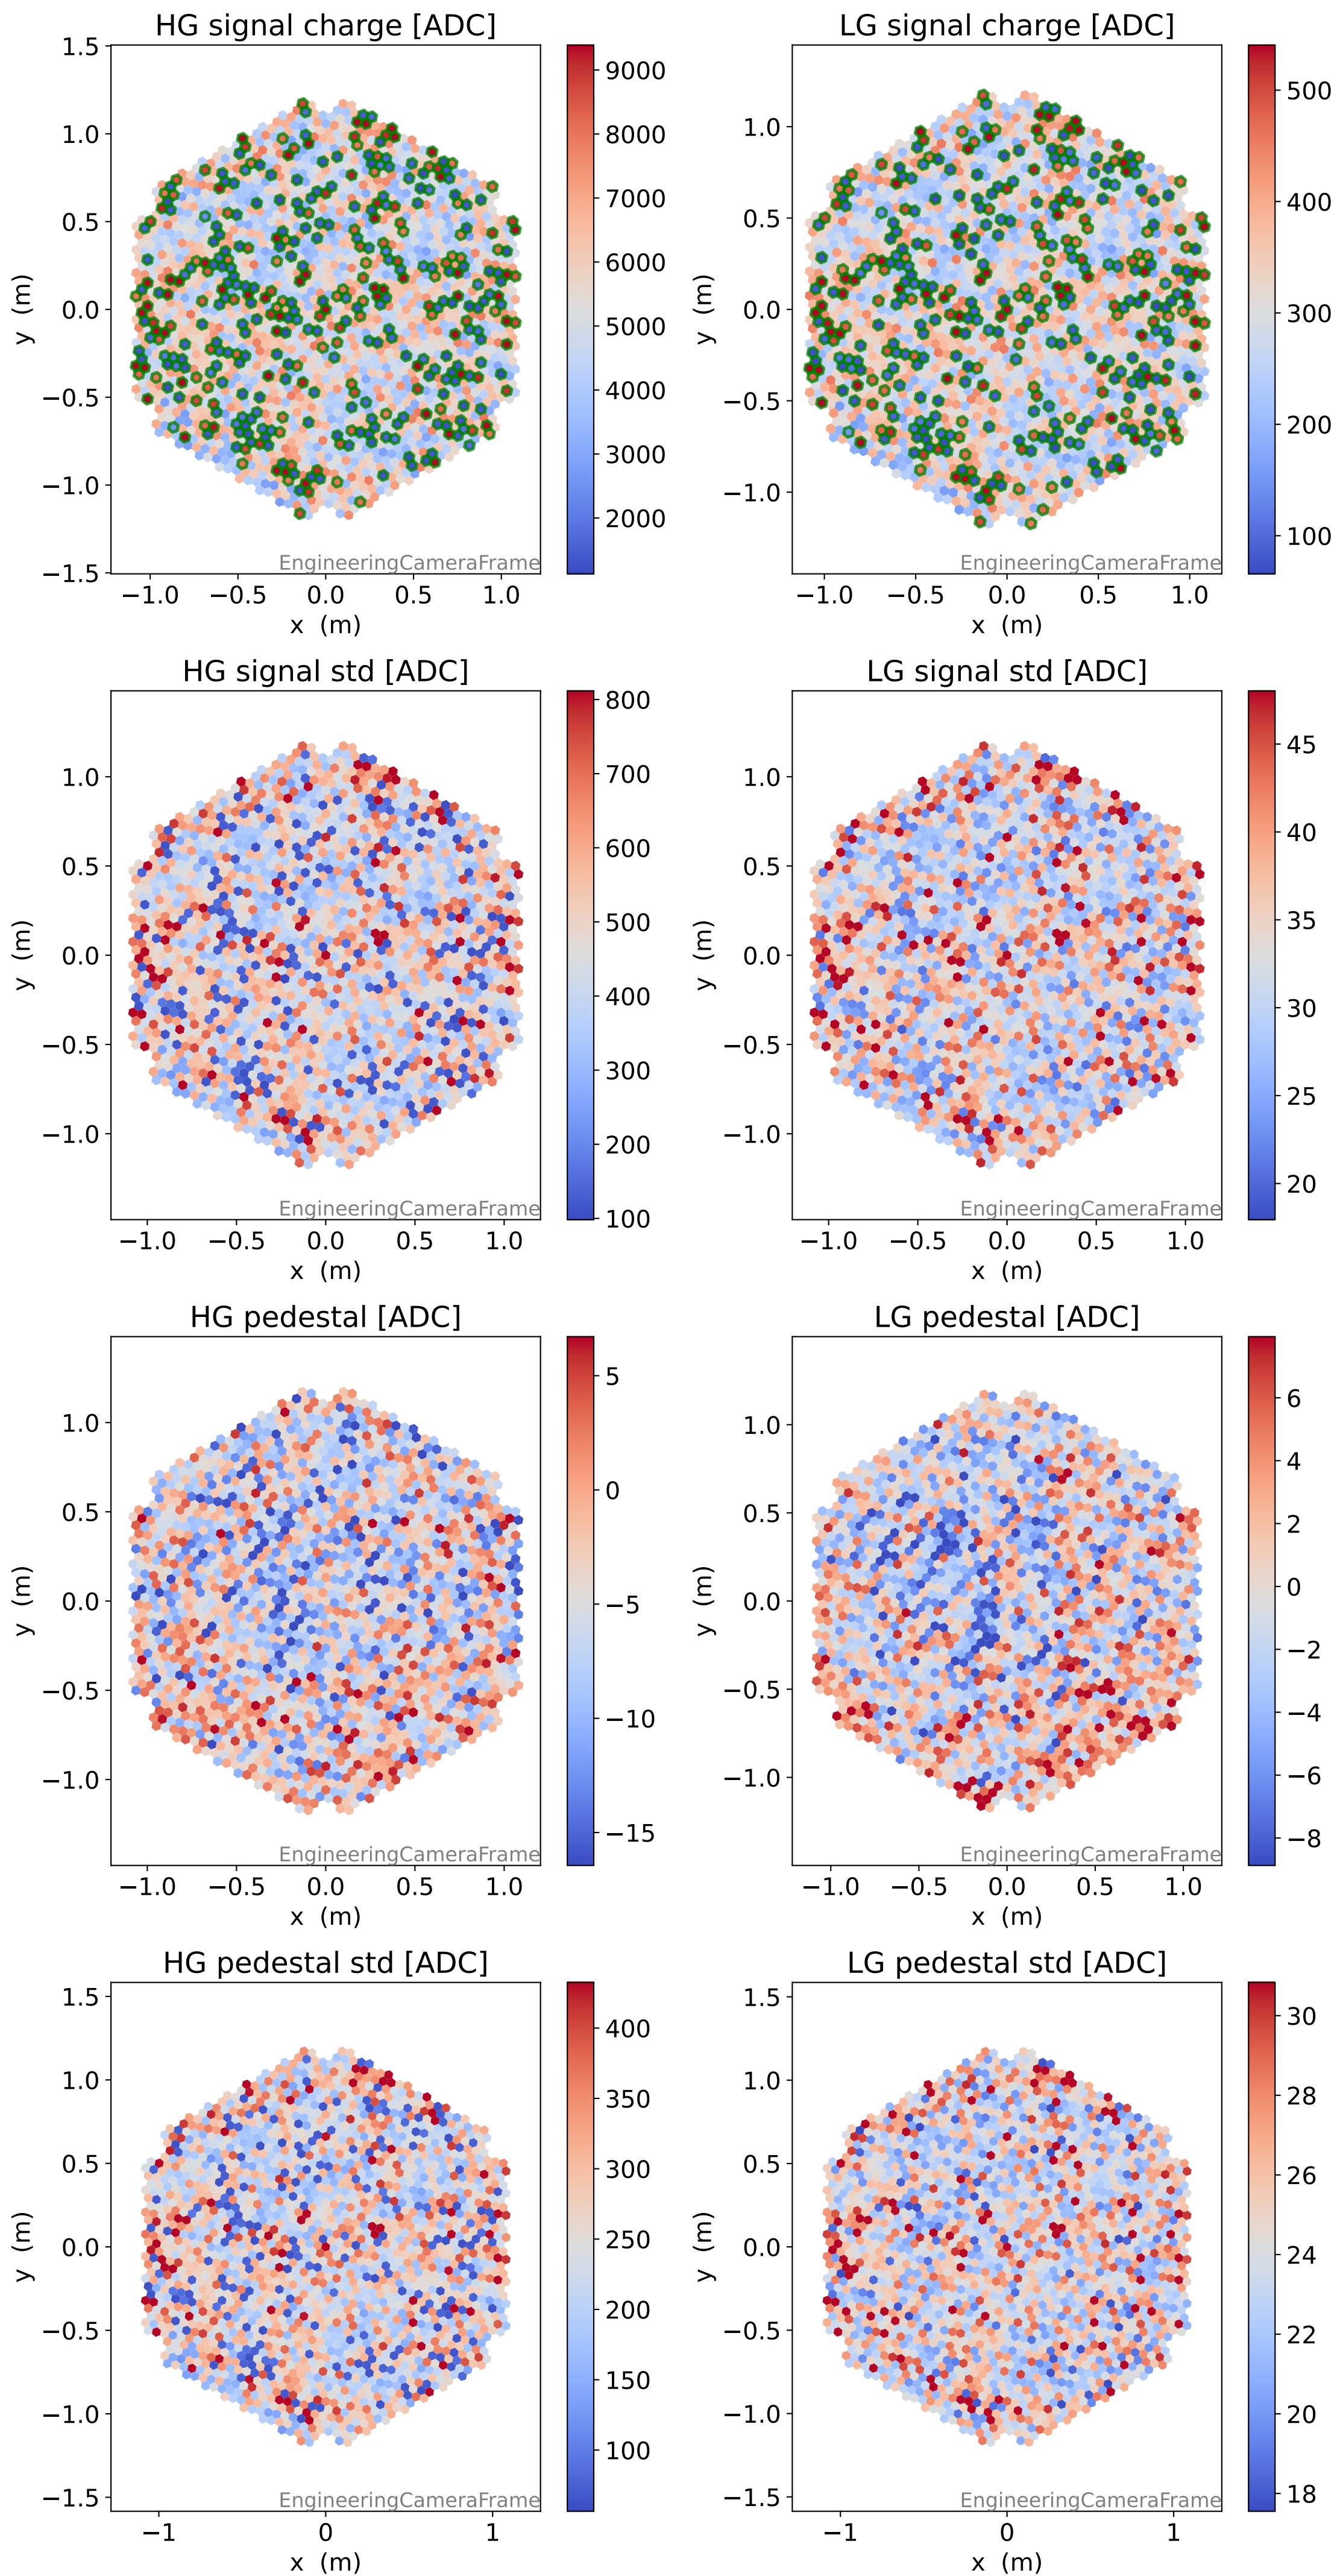

Run 9609

Run 9609

Run 9609 channel: HG

FF sample of 10000 events

pedestal sample of 10000 events

Run 9609 channel: LG

FF sample of 10000 events

pedestal sample of 10000 events