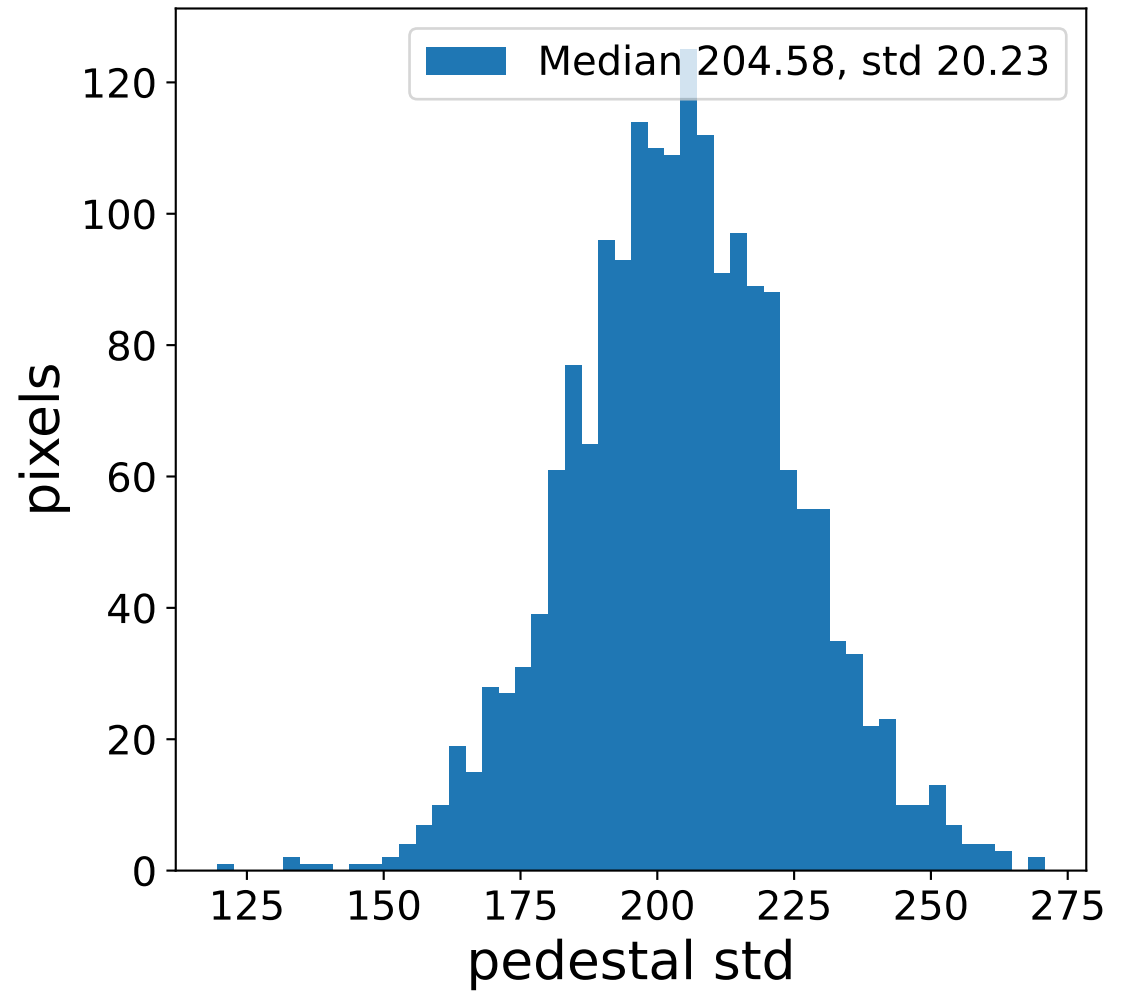

Run 9620

Run 9620

Run 9620 channel: HG

FF sample of 10000 events

pedestal sample of 10000 events

Run 9620 channel: LG

FF sample of 10000 events

pedestal sample of 10000 events