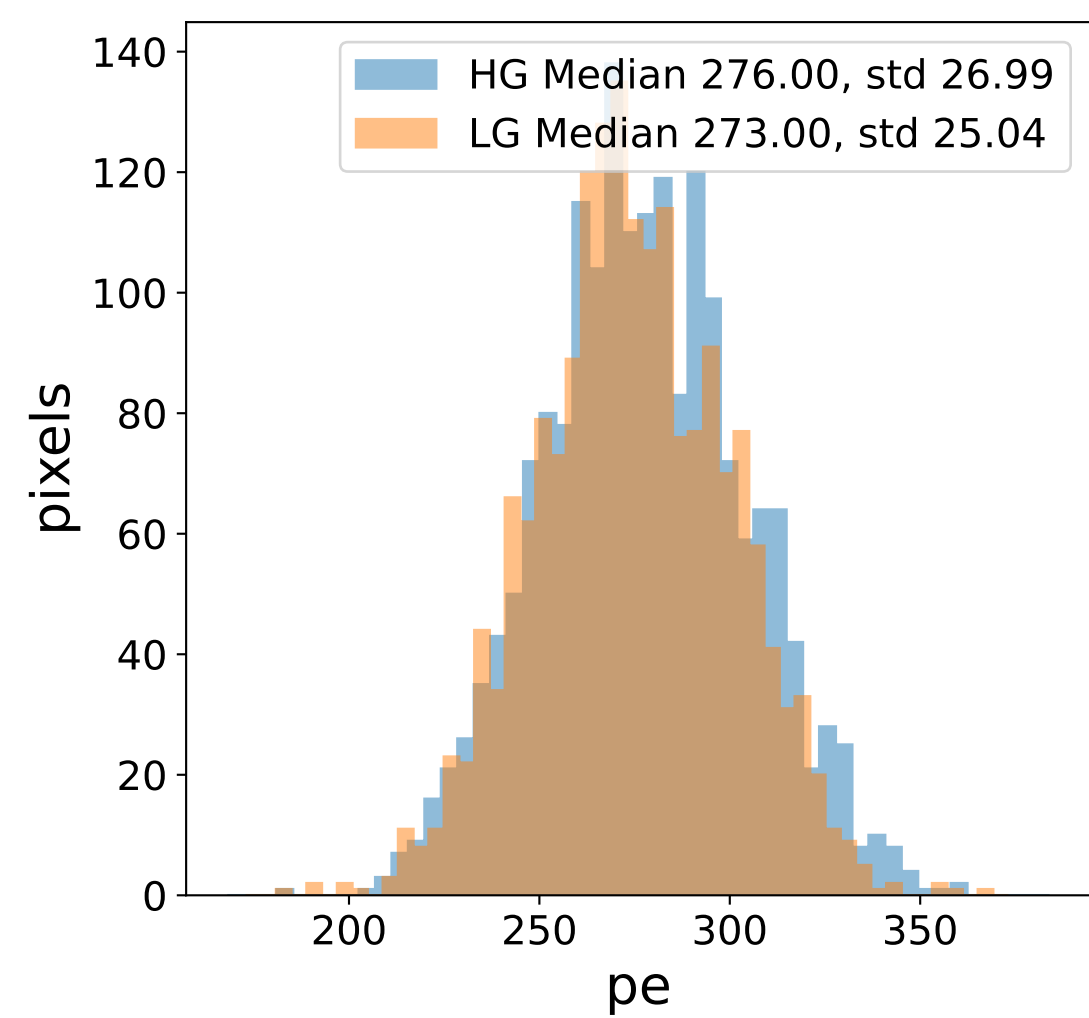

Run 9620

Run 9620

Run 9620 channel: HG

FF sample of 10000 events

pedestal sample of 10000 events

Run 9620 channel: LG

FF sample of 10000 events

pedestal sample of 10000 events