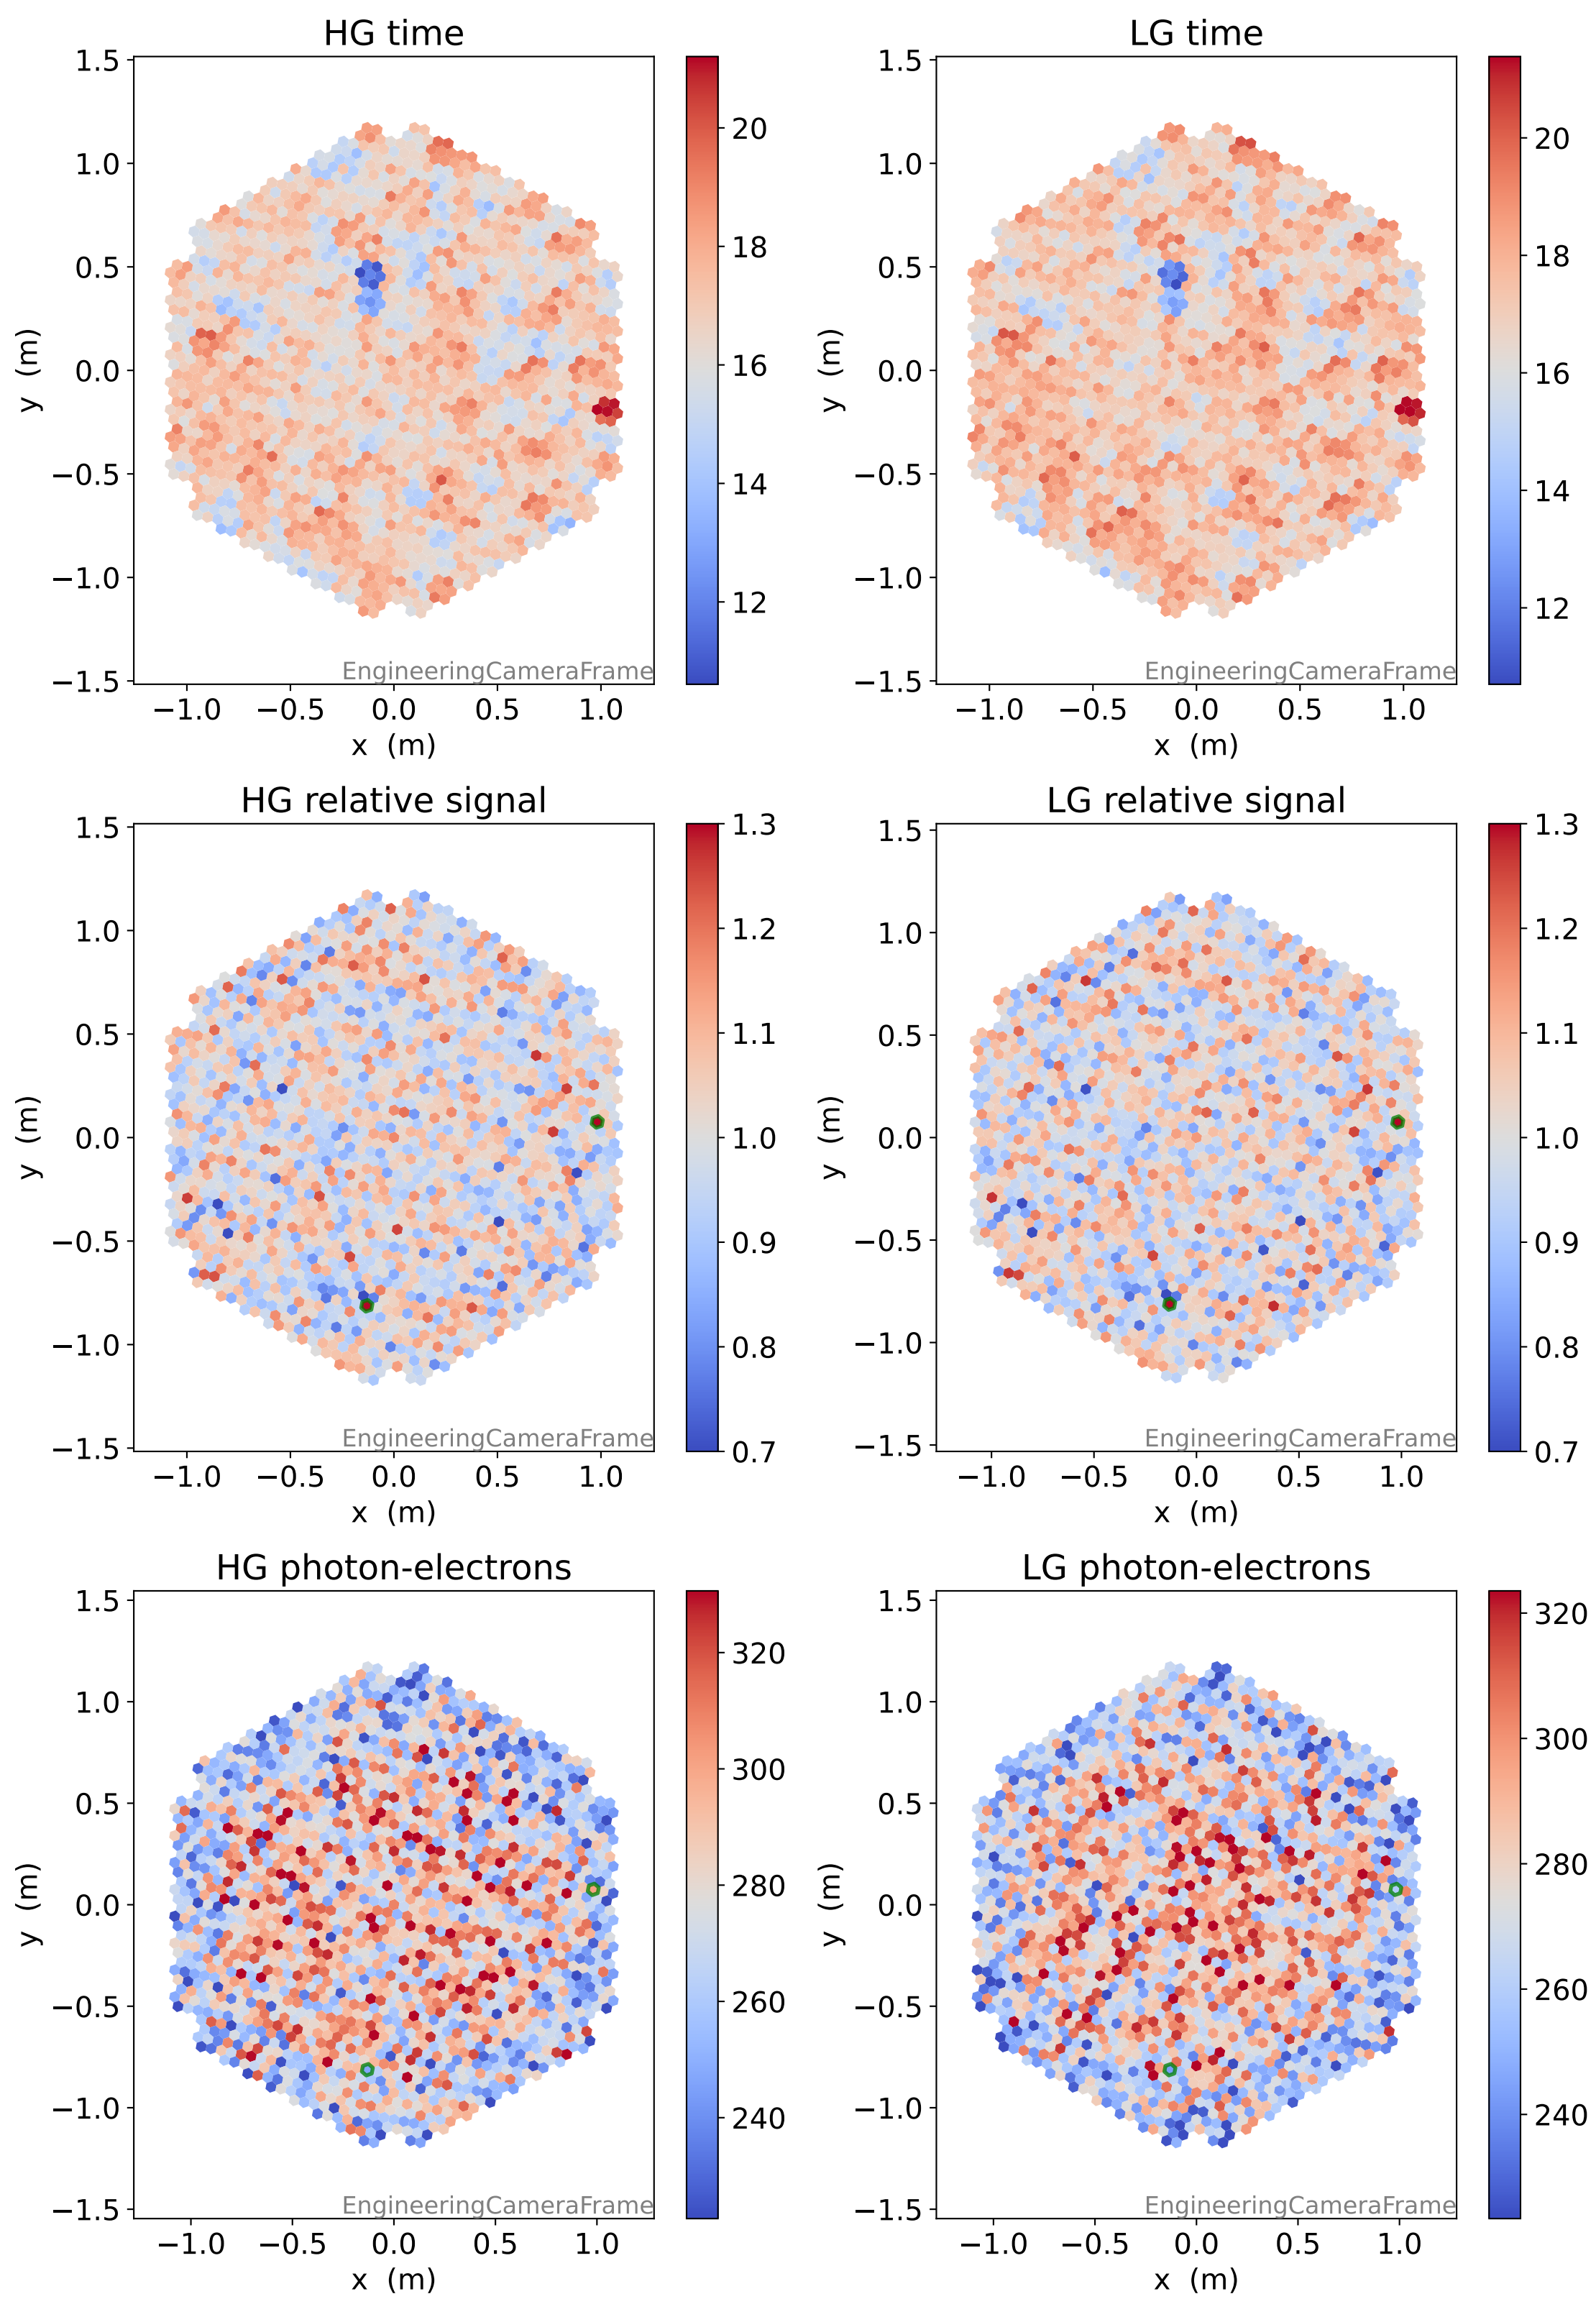

Run 9620

Run 9620

Run 9620 channel: HG

FF sample of 10000 events

pedestal sample of 10000 events

Run 9620 channel: LG

FF sample of 10000 events

pedestal sample of 10000 events