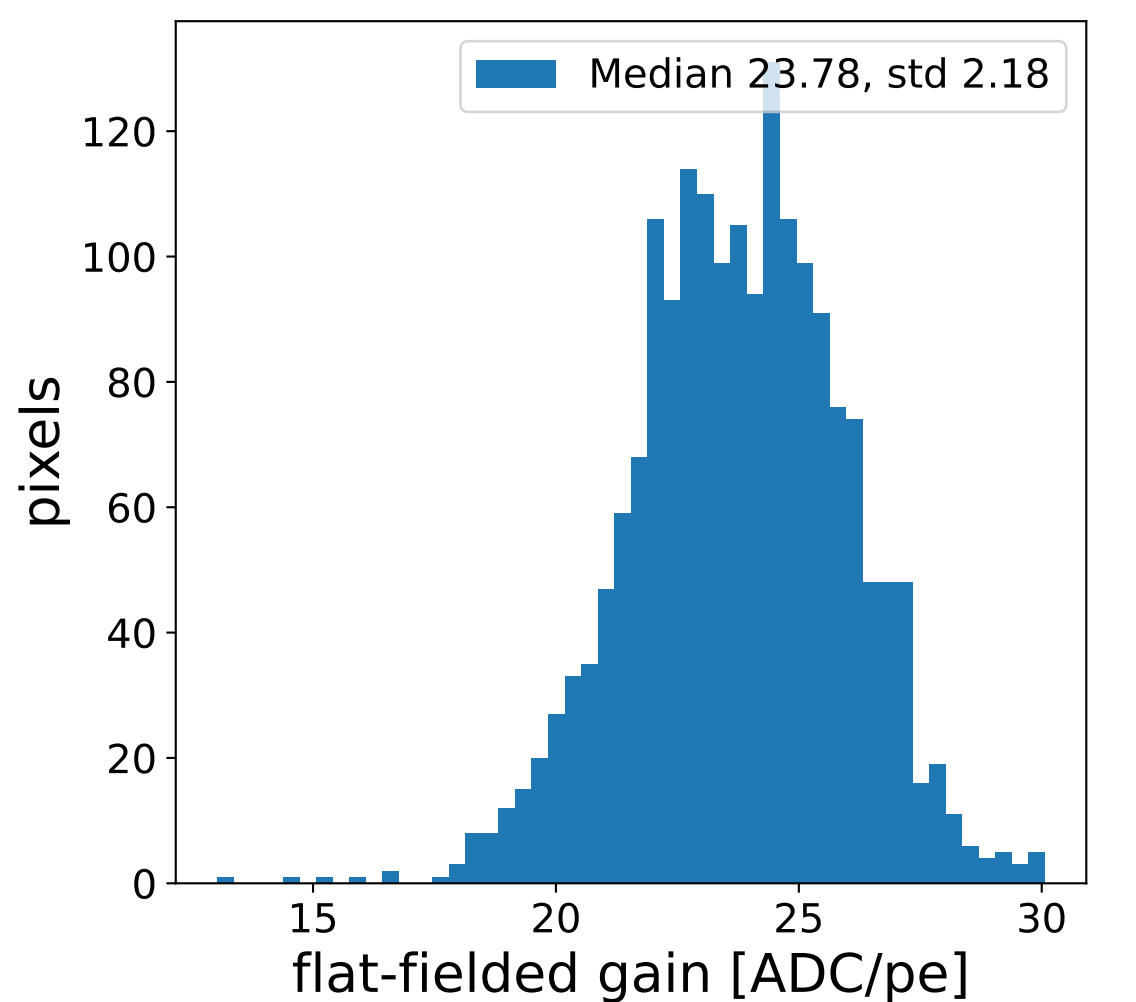

Run 9620

Run 9620

Run 9620 channel: HG

FF sample of 10000 events

pedestal sample of 10000 events

Run 9620 channel: LG

FF sample of 10000 events

pedestal sample of 10000 events