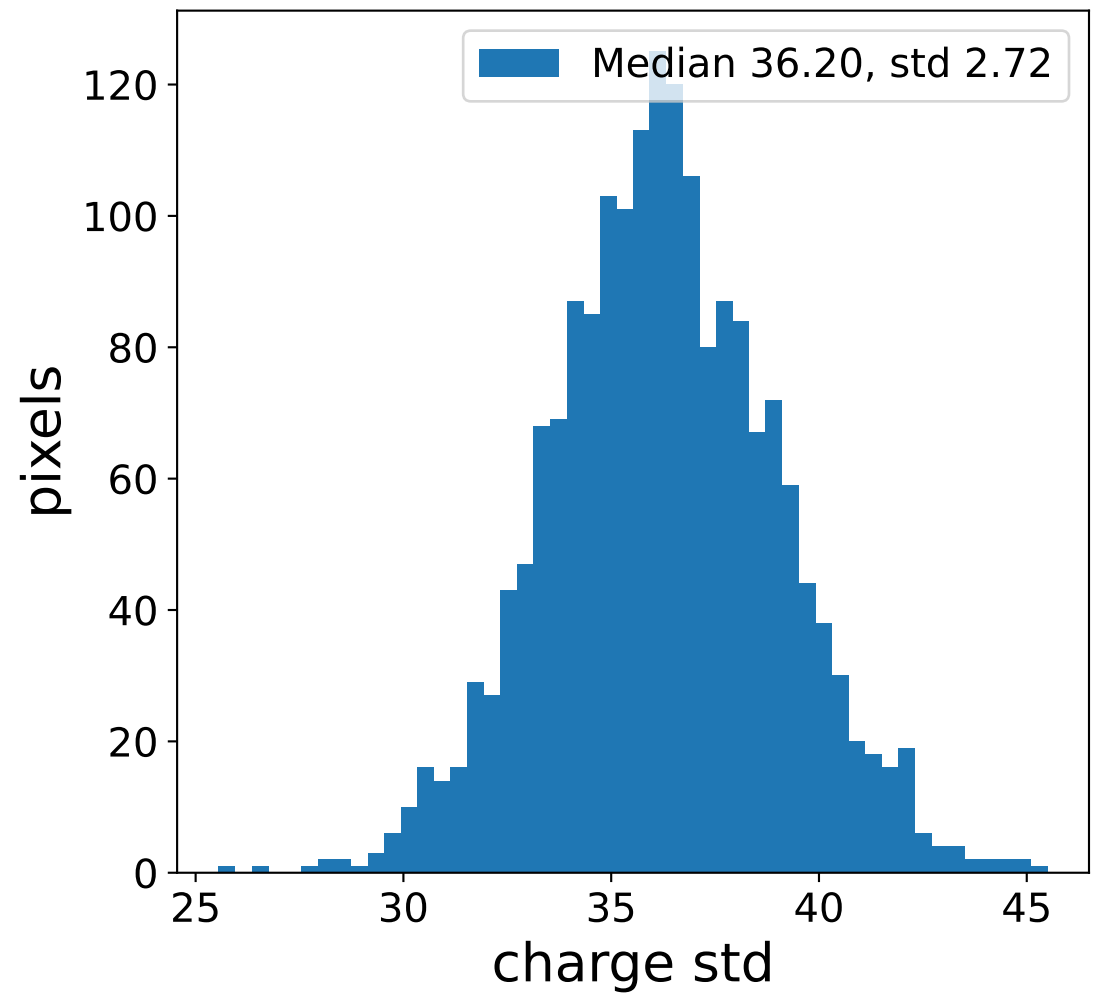

Run 9620

Run 9620

Run 9620 channel: HG

FF sample of 10000 events

pedestal sample of 10000 events

Run 9620 channel: LG

FF sample of 10000 events

pedestal sample of 10000 events