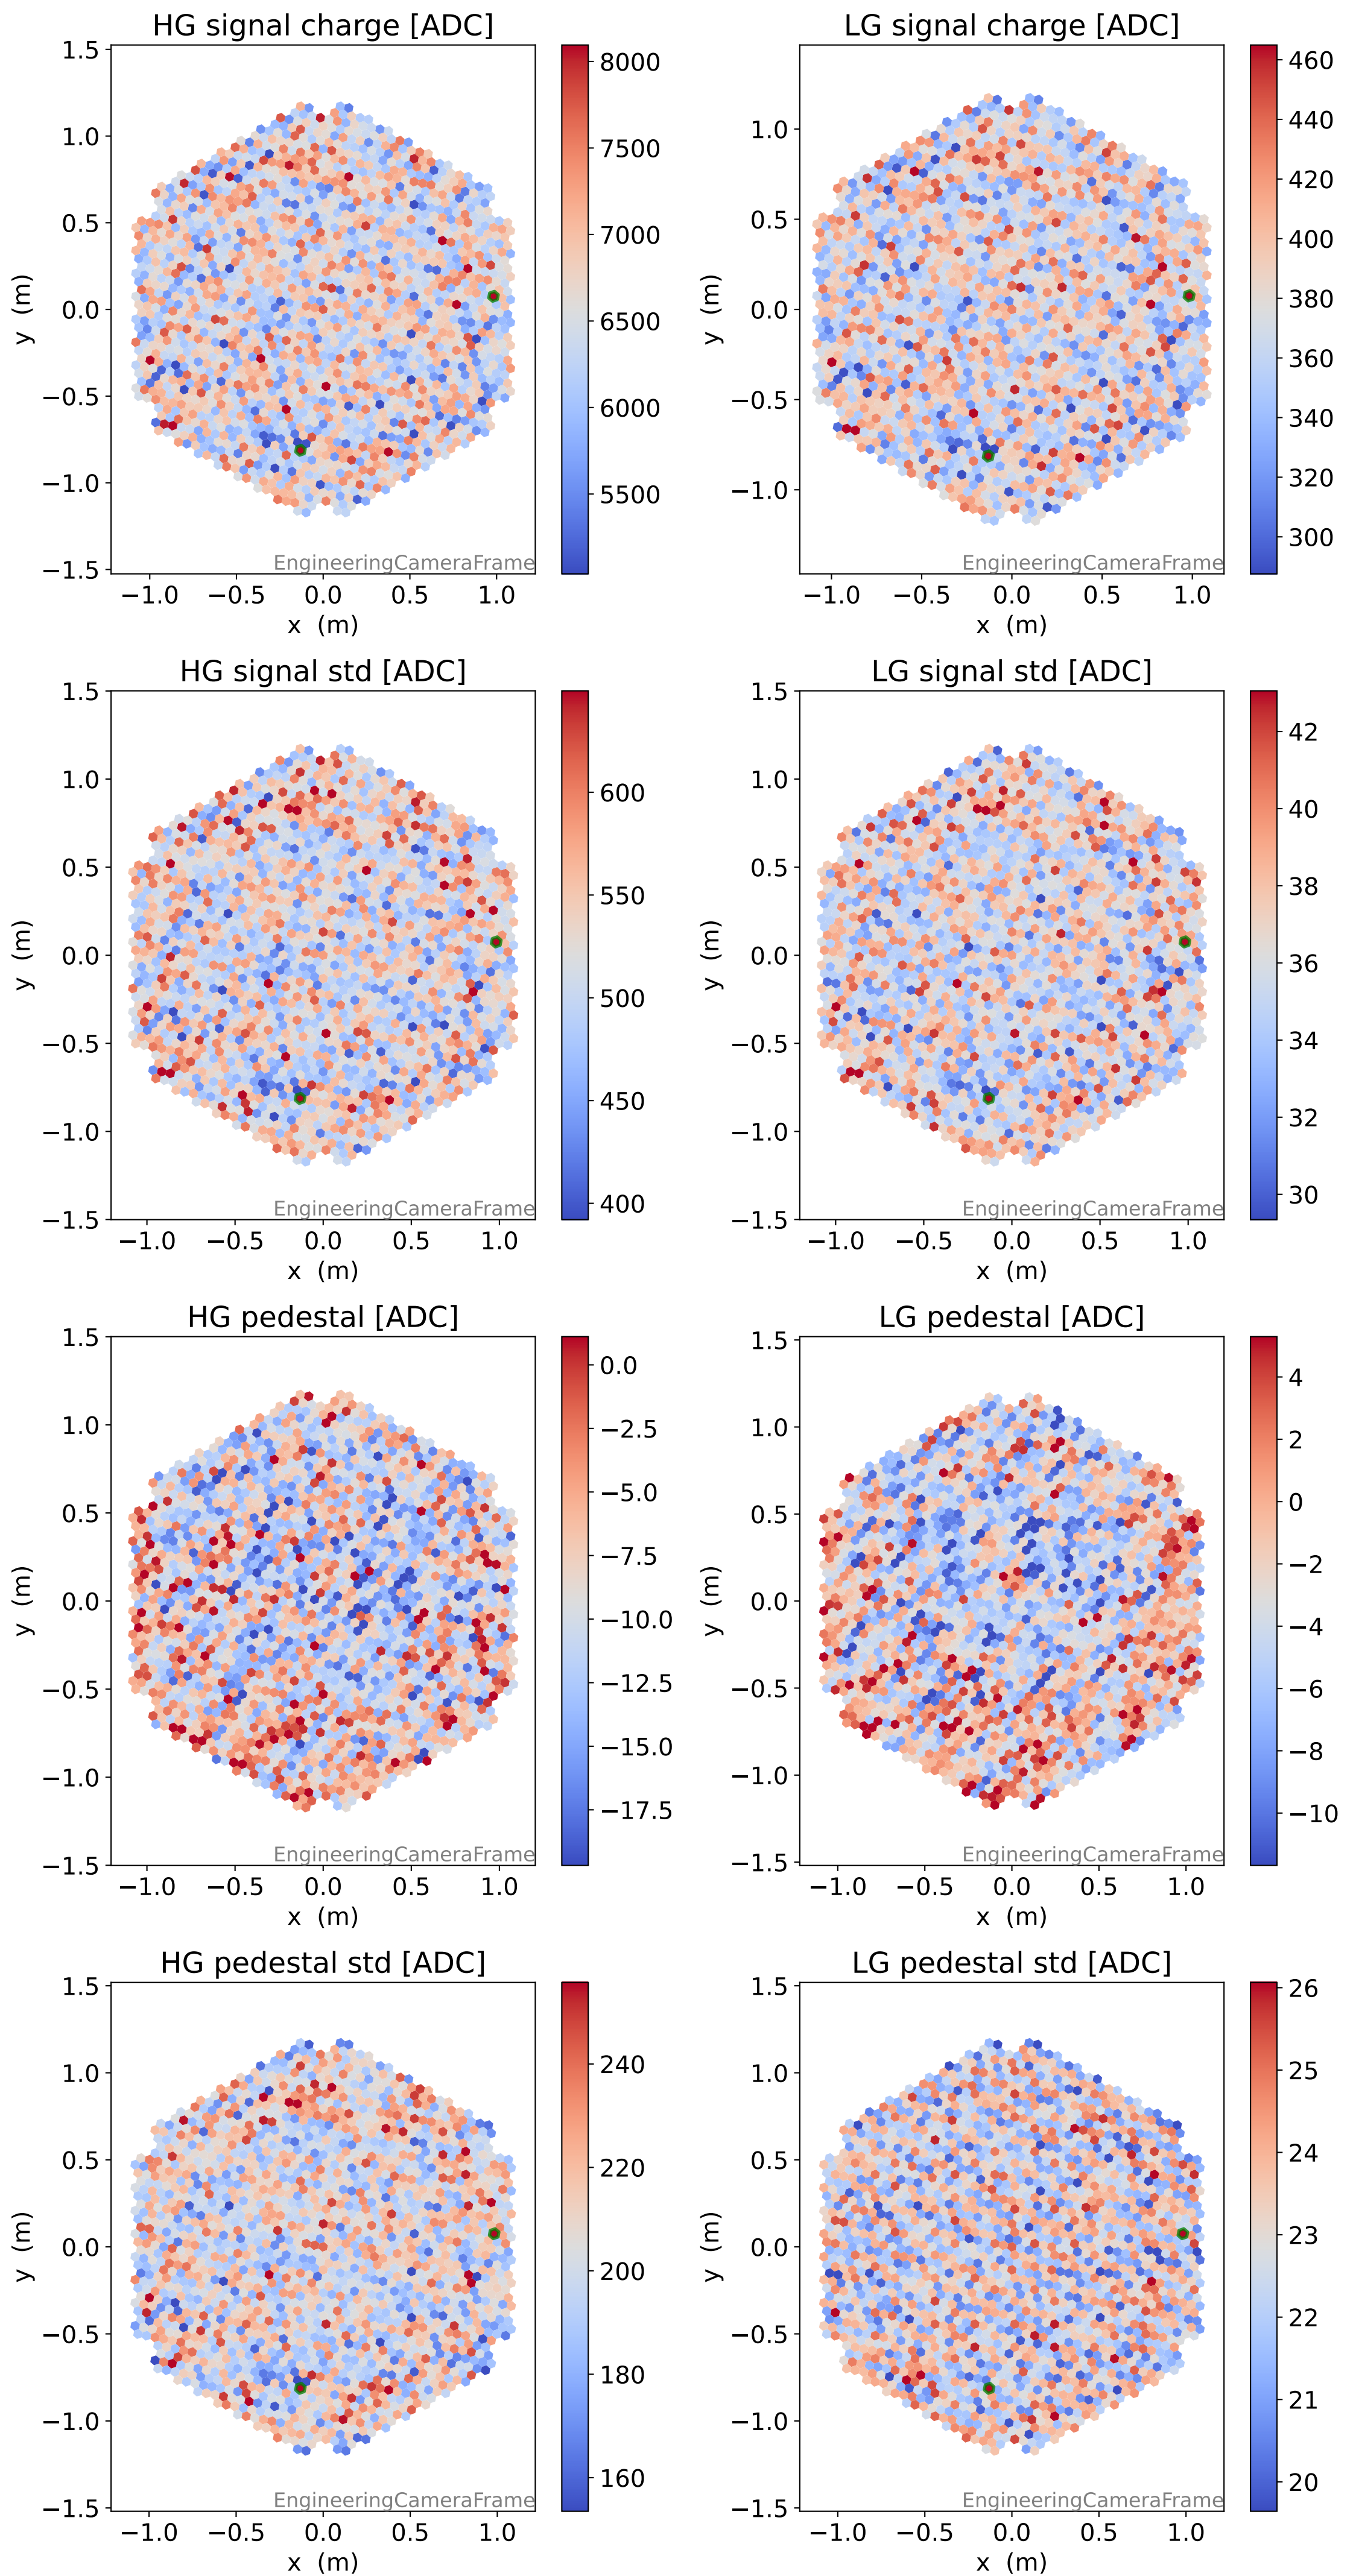

Run 9620

Run 9620

Run 9620 channel: HG

FF sample of 10000 events

pedestal sample of 10000 events

Run 9620 channel: LG

FF sample of 10000 events

pedestal sample of 10000 events