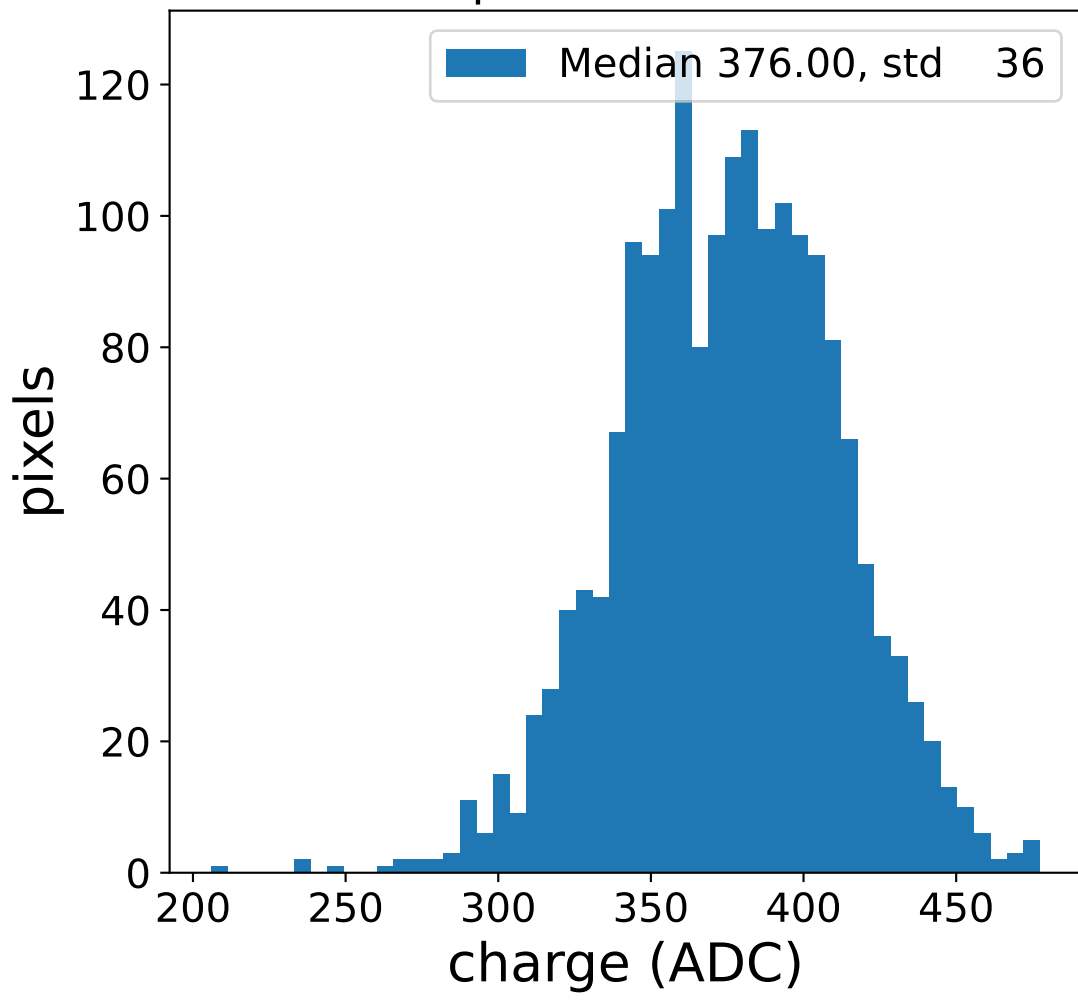

Run 9620

Run 9620

Run 9620 channel: HG

FF sample of 10000 events

pedestal sample of 10000 events

Run 9620 channel: LG

FF sample of 10000 events

pedestal sample of 10000 events