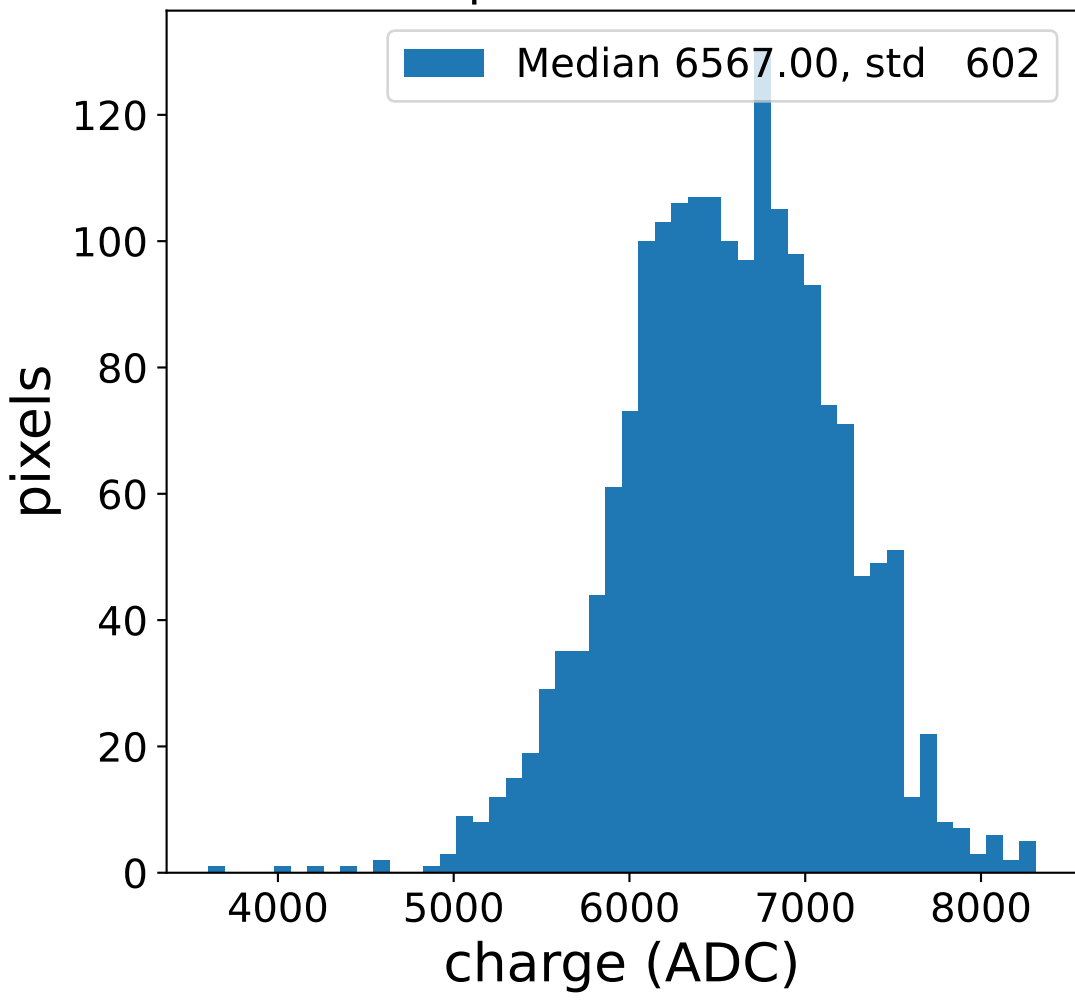

Run 9620

Run 9620

Run 9620 channel: HG

FF sample of 10000 events

pedestal sample of 10000 events

Run 9620 channel: LG

FF sample of 10000 events

pedestal sample of 10000 events