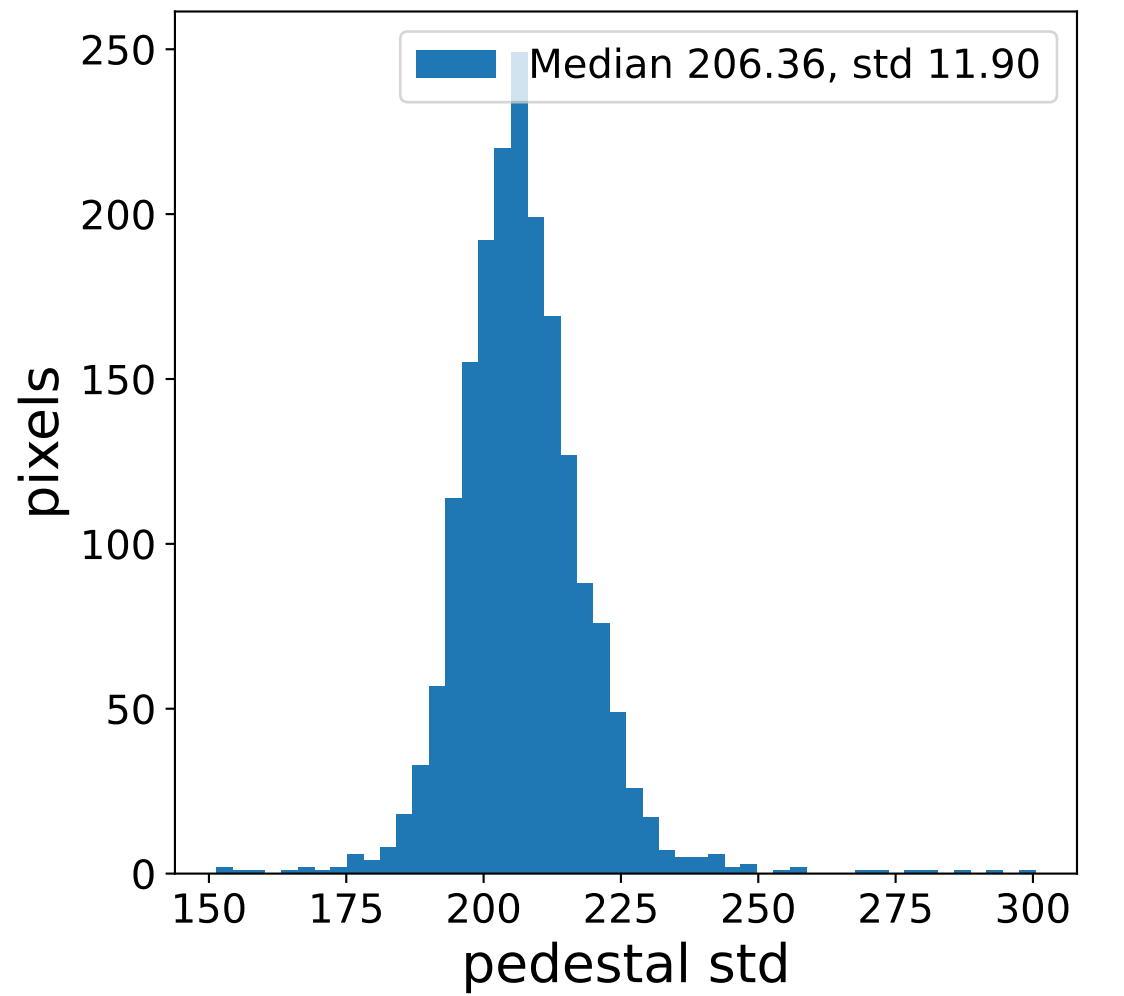

## pedestal sample of 10000 events