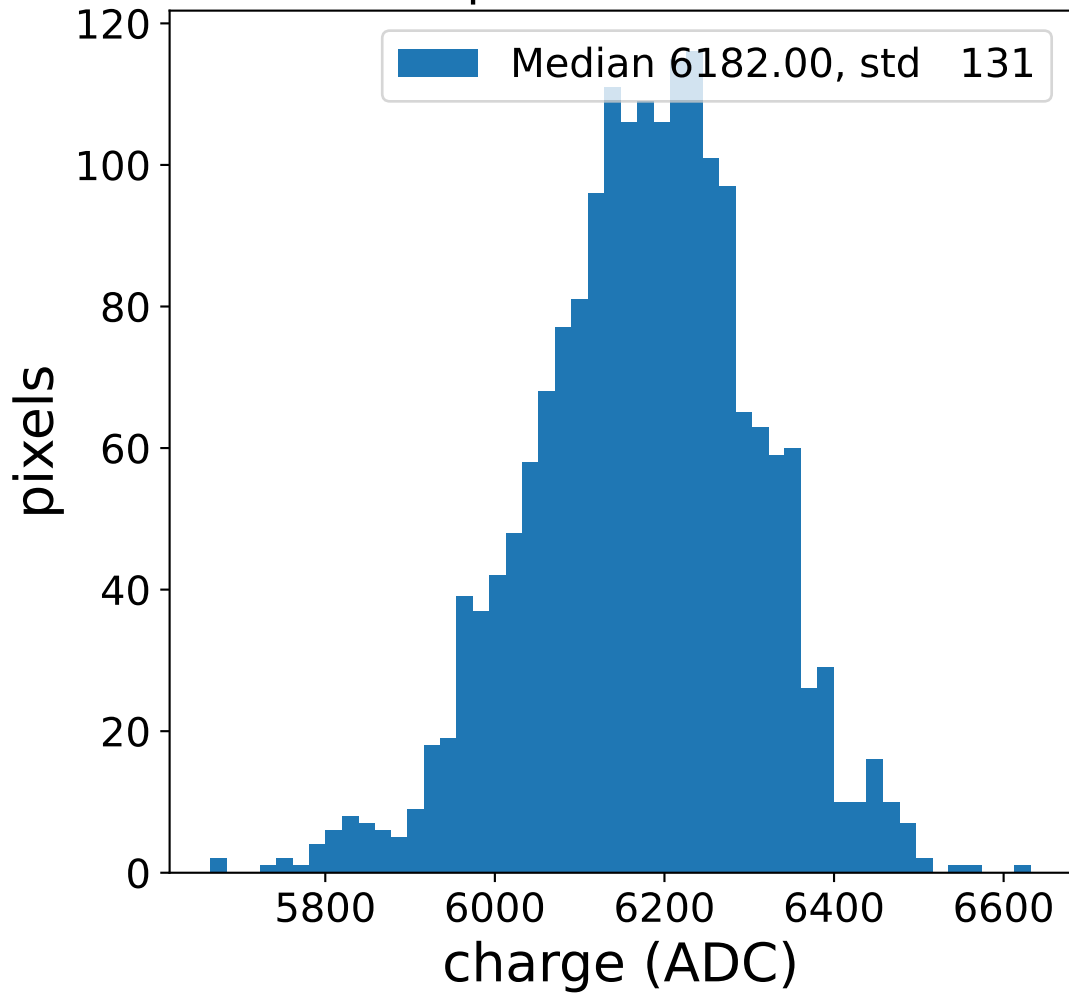

## pedestal sample of 10000 events