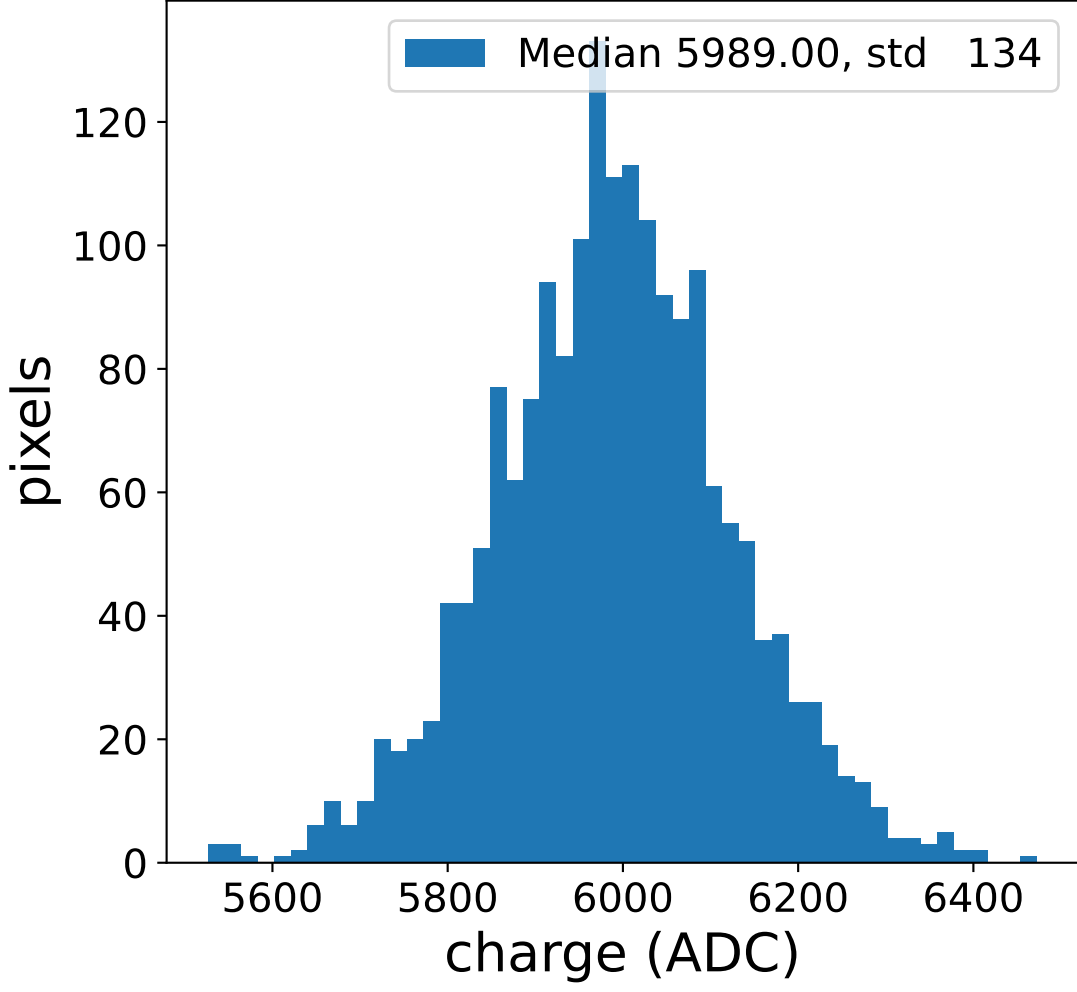

## pedestal sample of 10000 events