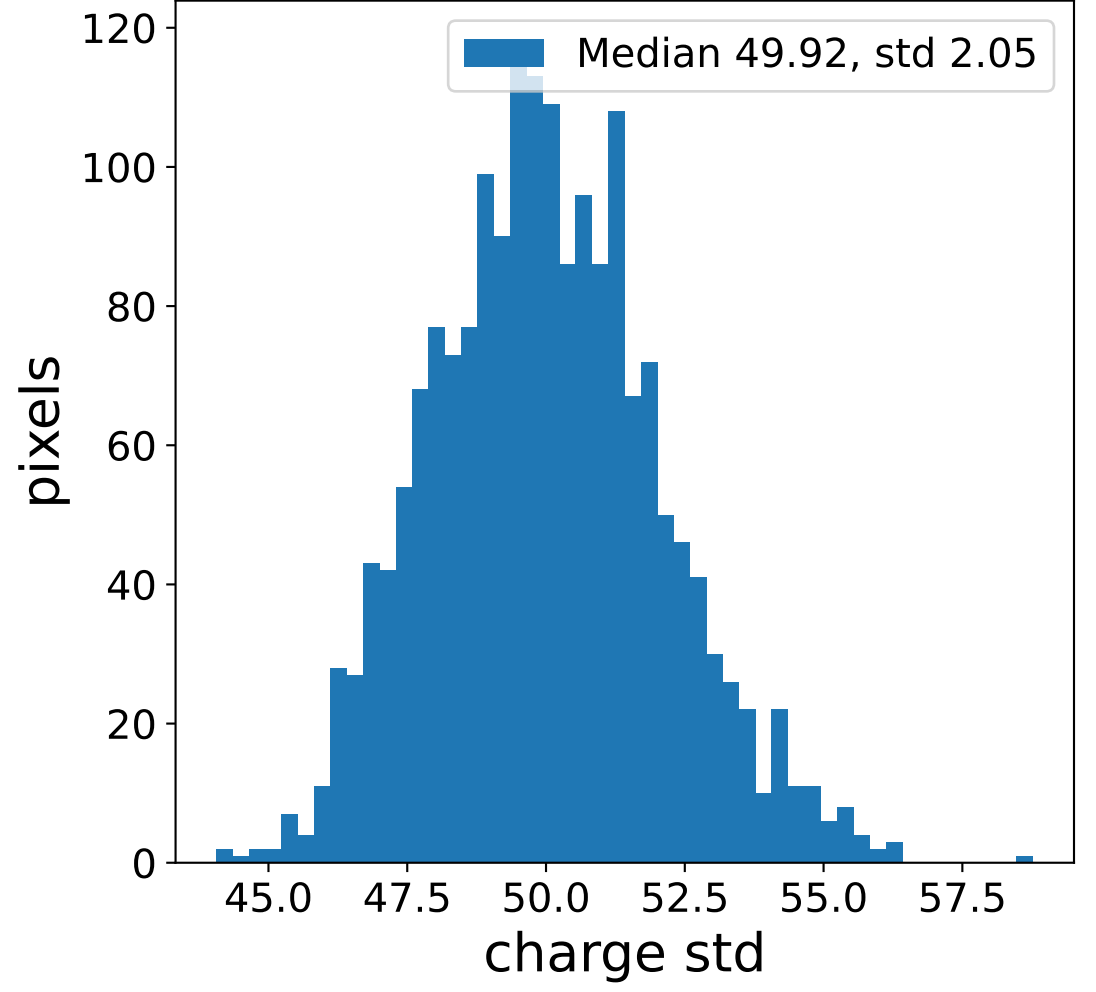

Run 9669 channel: LG

FF sample of 10000 events