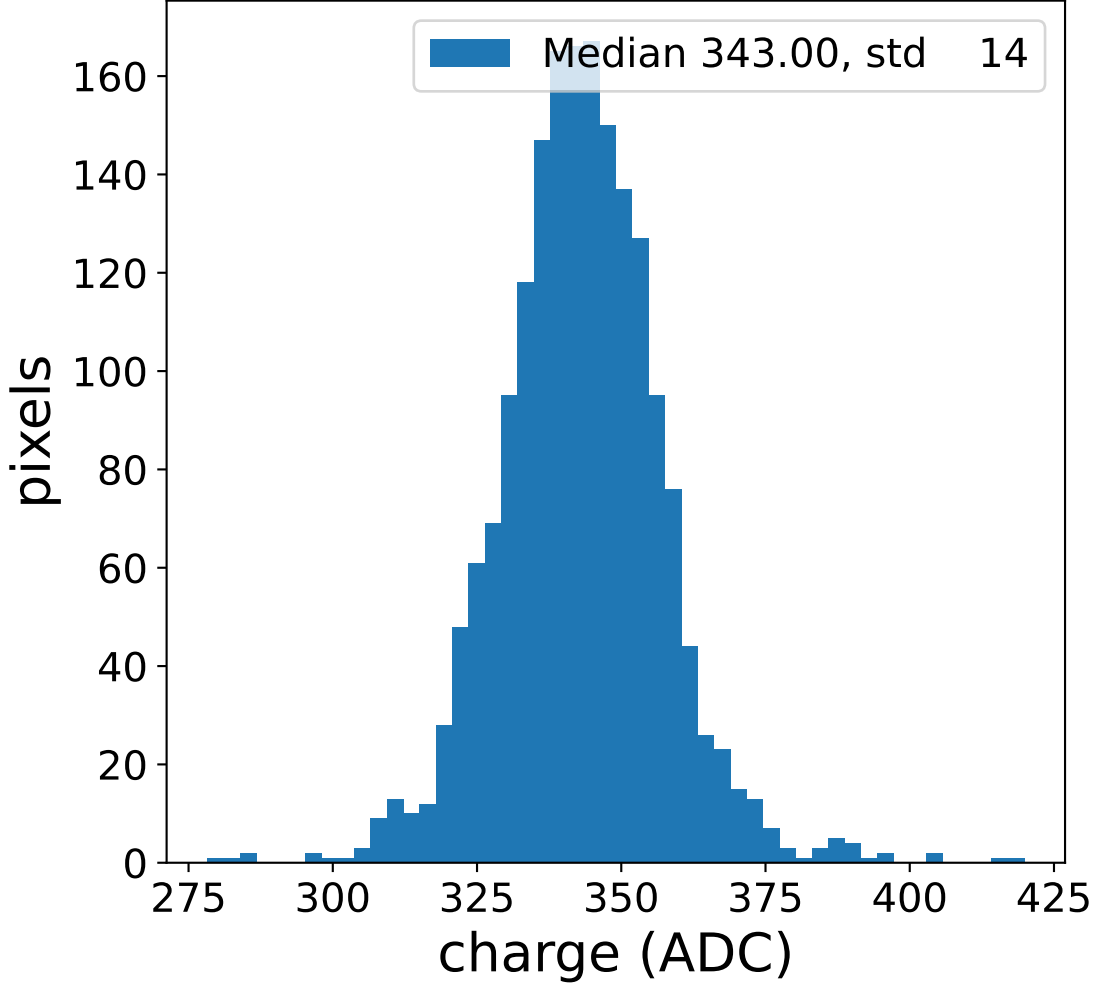

Run 9669 channel: LG

FF sample of 10000 events