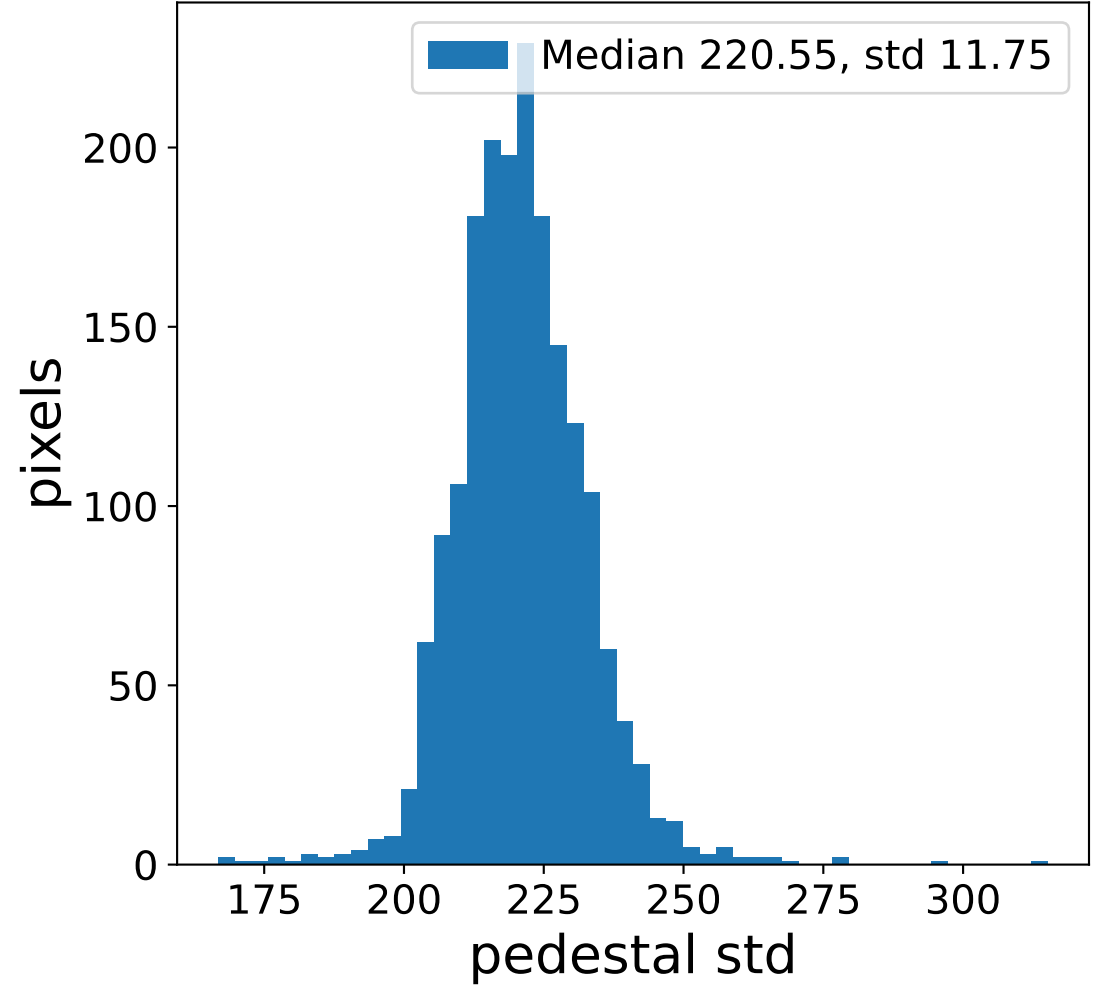

## pedestal sample of 10000 events