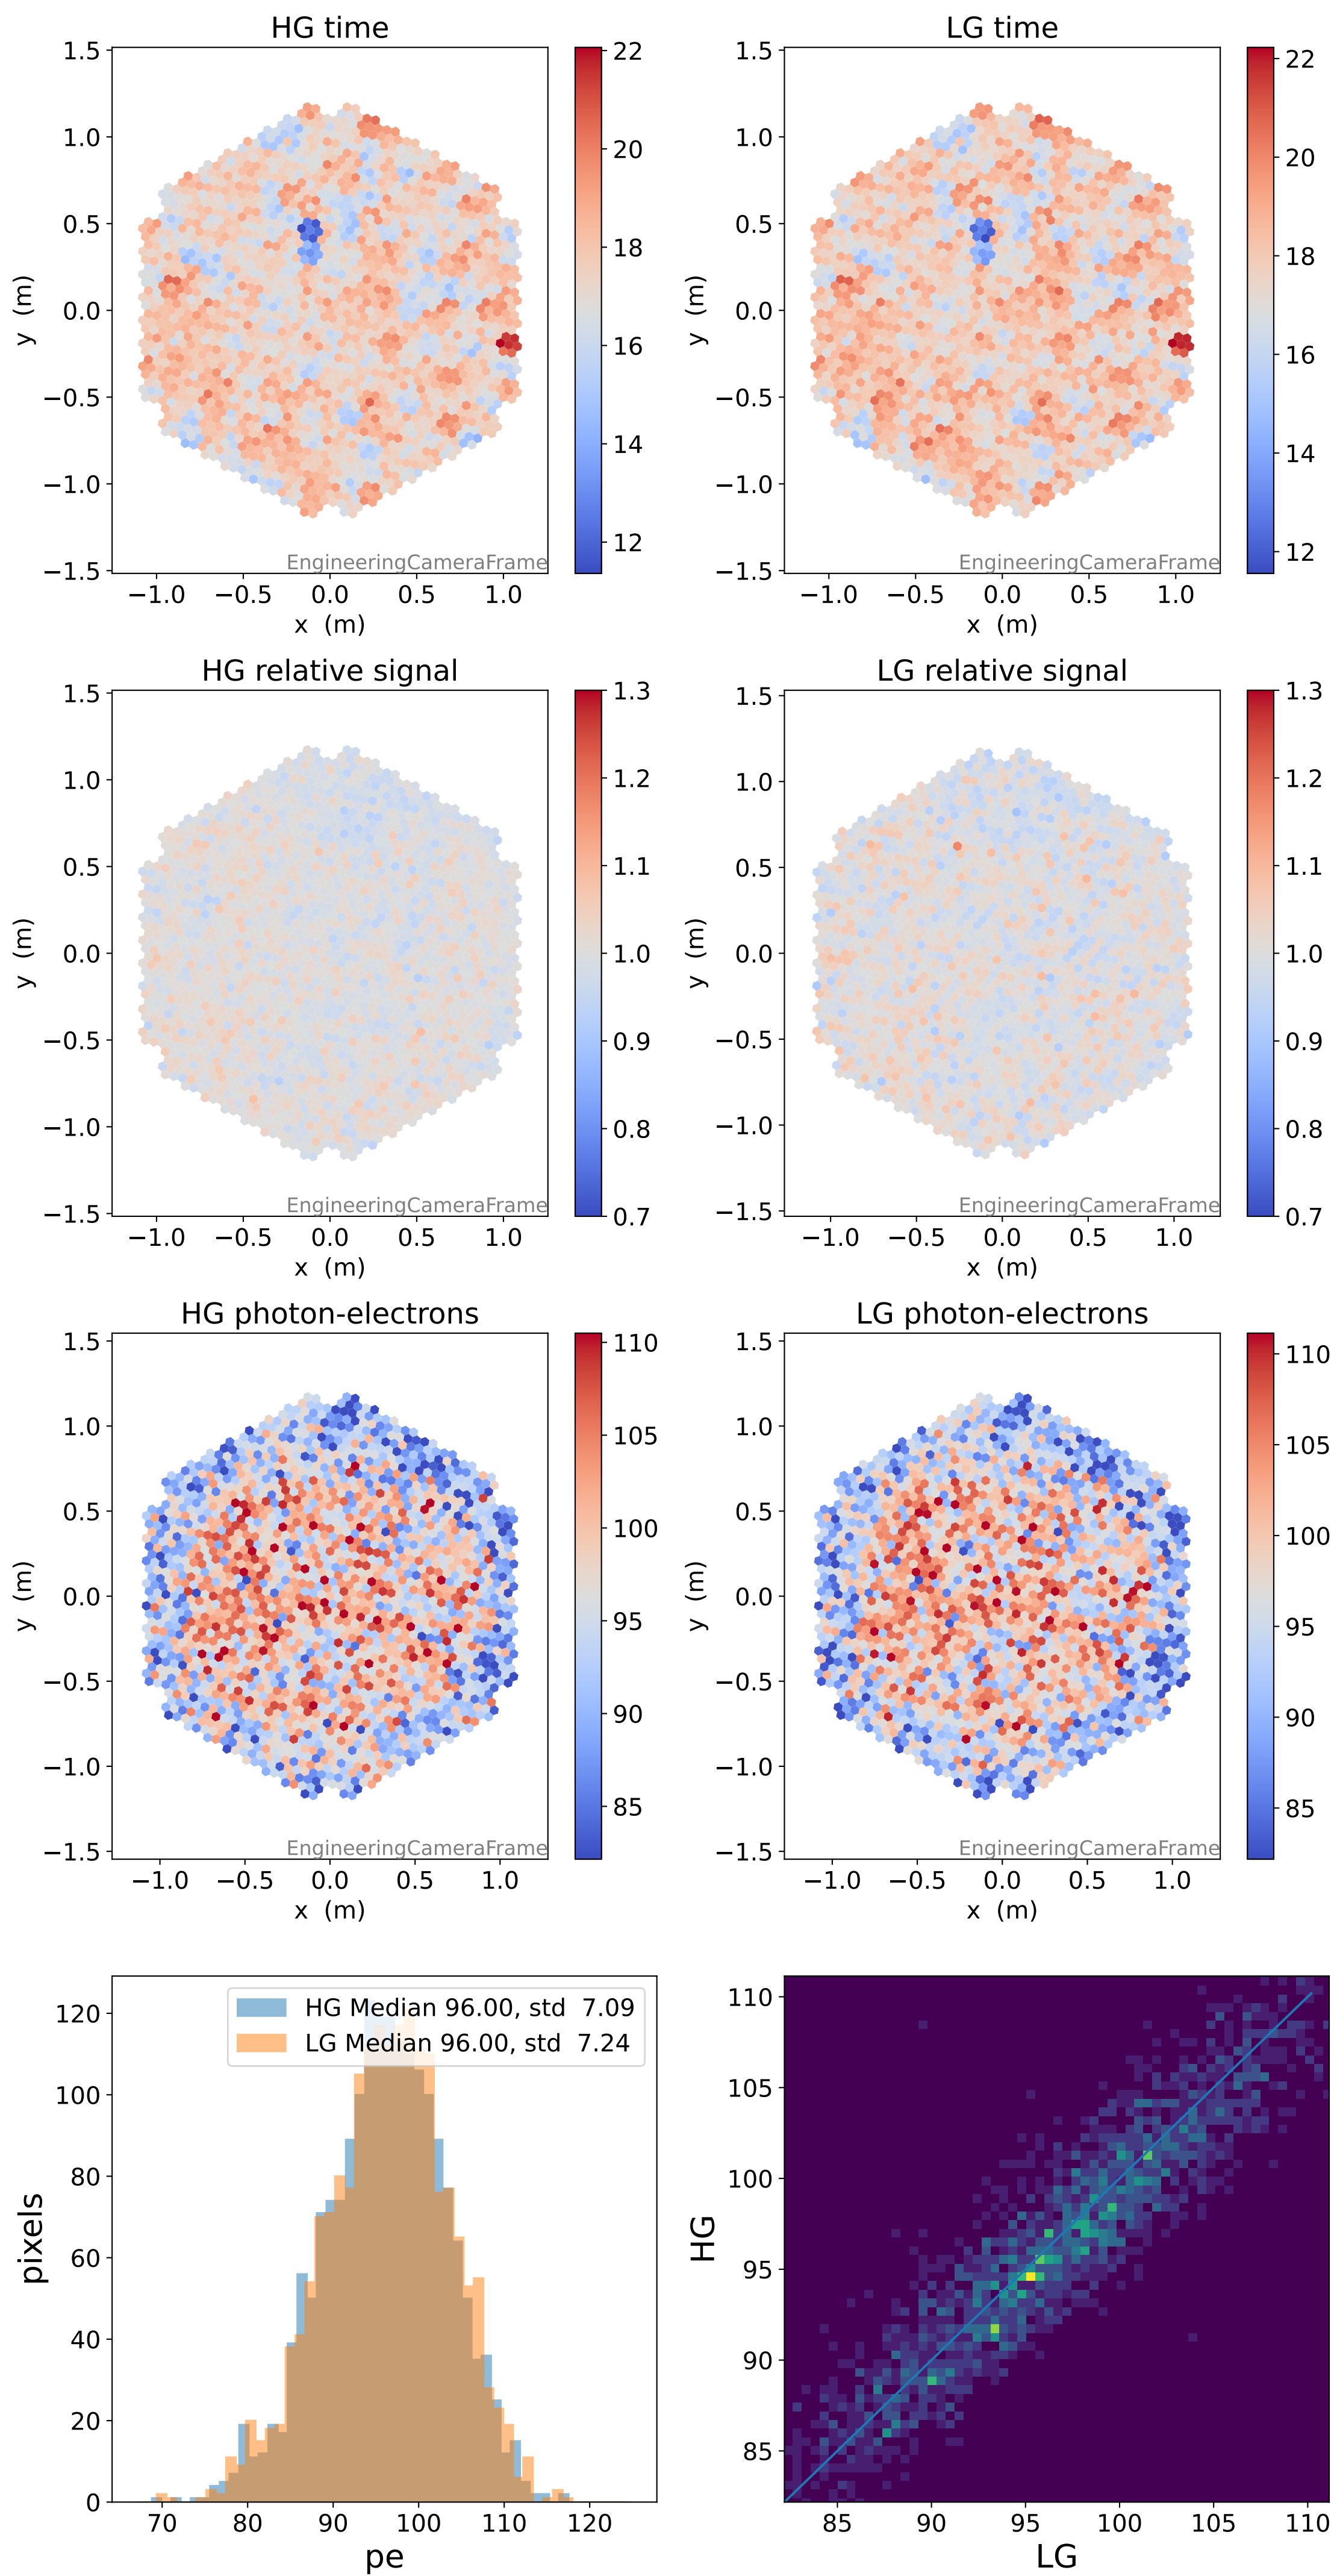

# Run 9764 channel: HG

FF sample of 10000 events

pedestal sample of 10000 events