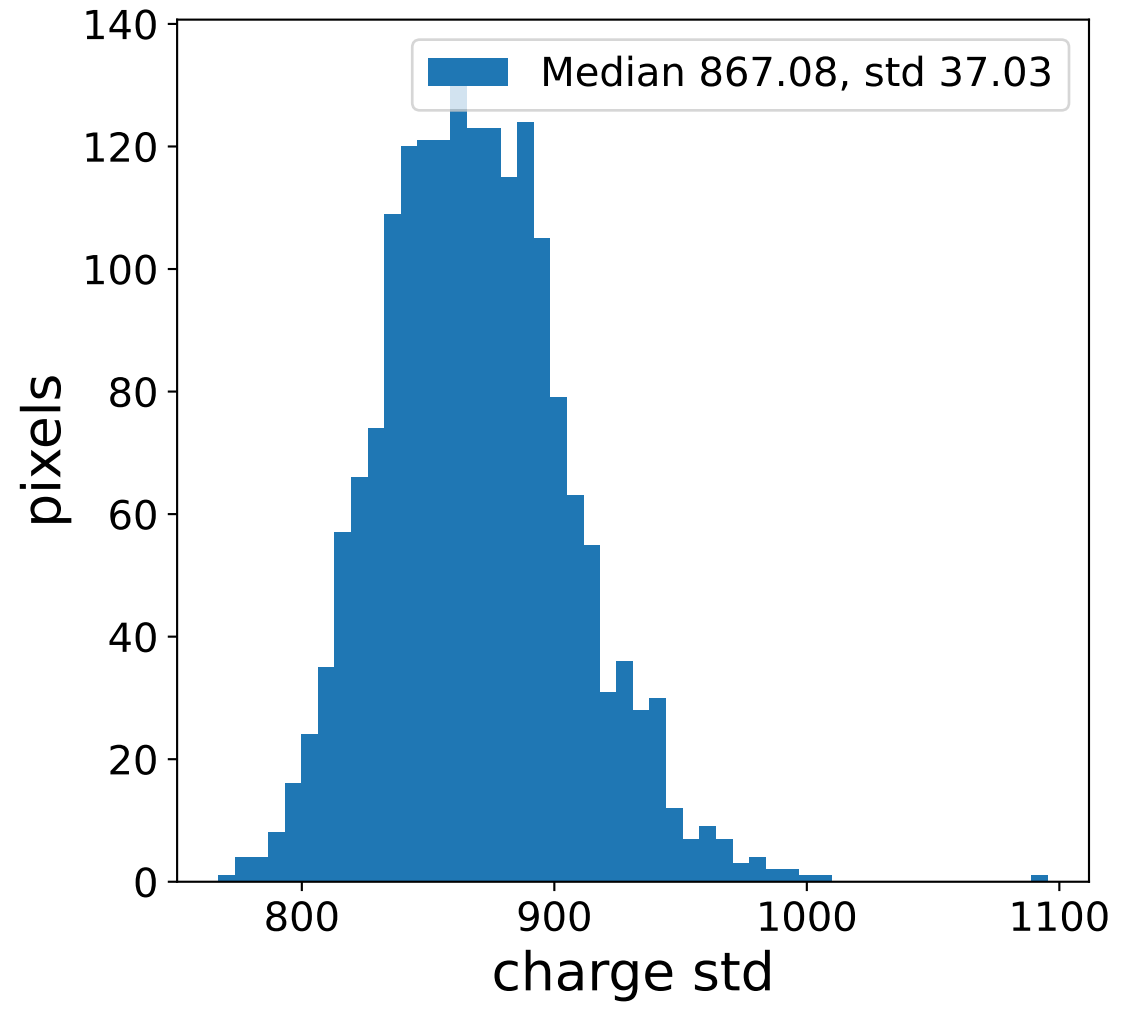

# Run 9764 channel: HG

FF sample of 10000 events

pedestal sample of 10000 events