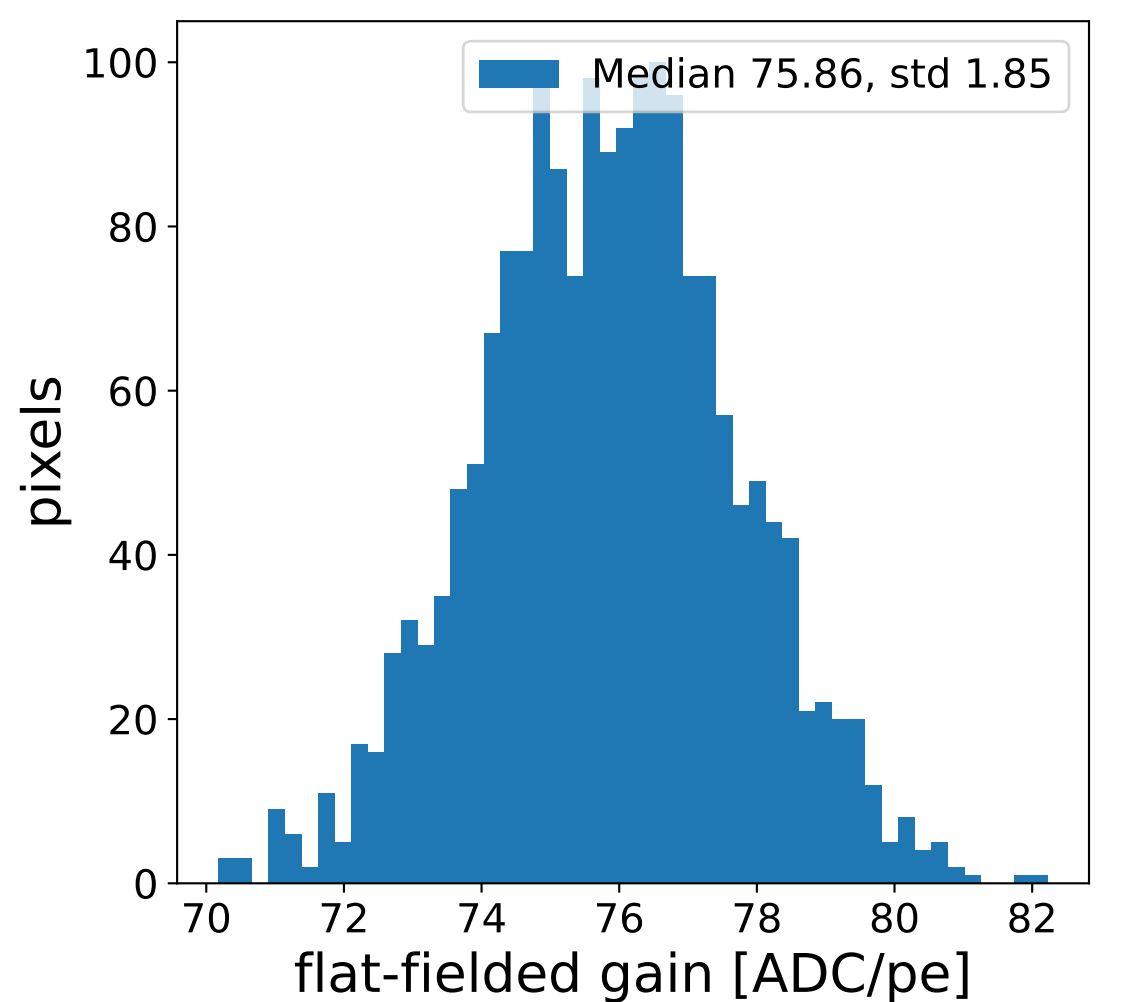

# Run 9764 channel: HG

FF sample of 10000 events

pedestal sample of 10000 events