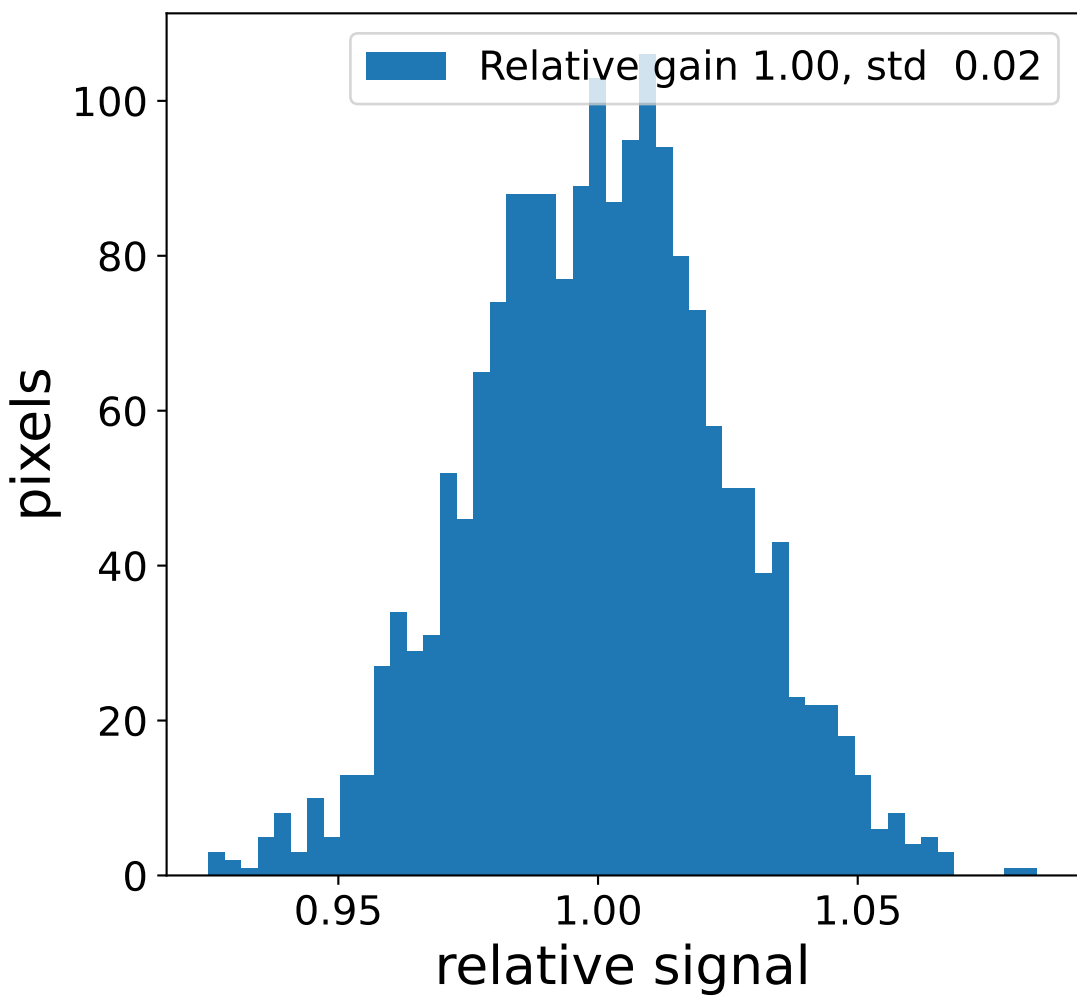

# Run 9764 channel: HG

FF sample of 10000 events

pedestal sample of 10000 events