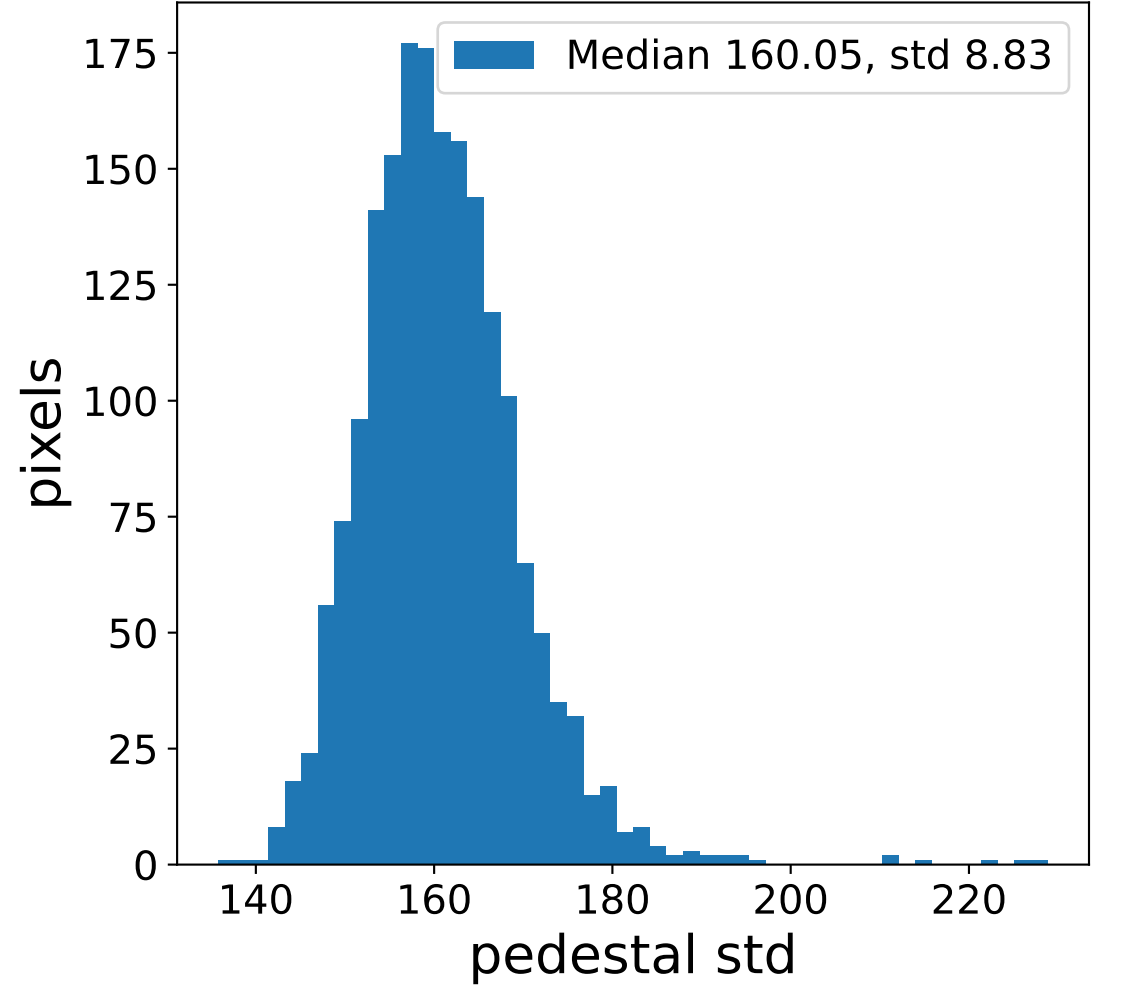

# Run 9764 channel: HG

FF sample of 10000 events

pedestal sample of 10000 events