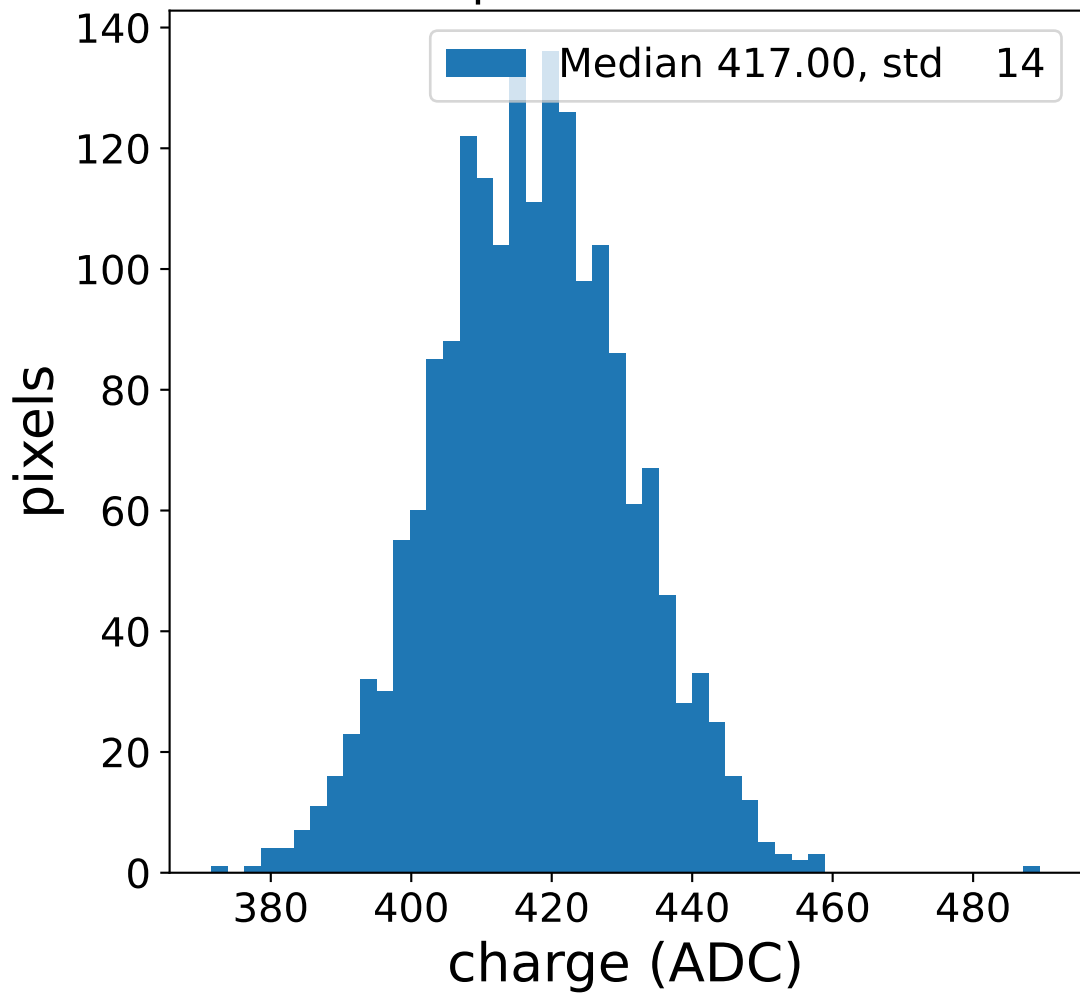

Run 9764 channel: LG

FF sample of 10000 events