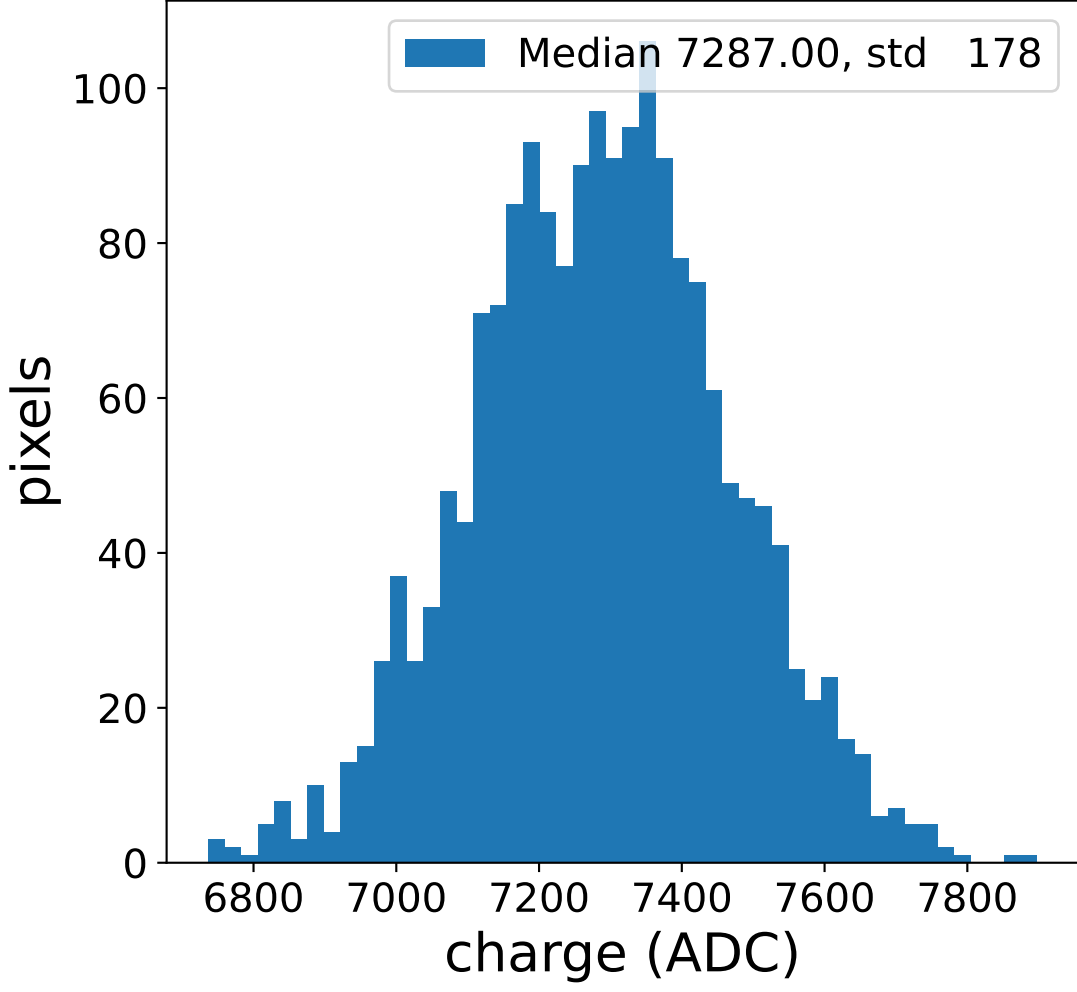

# Run 9764 channel: HG

FF sample of 10000 events

pedestal sample of 10000 events