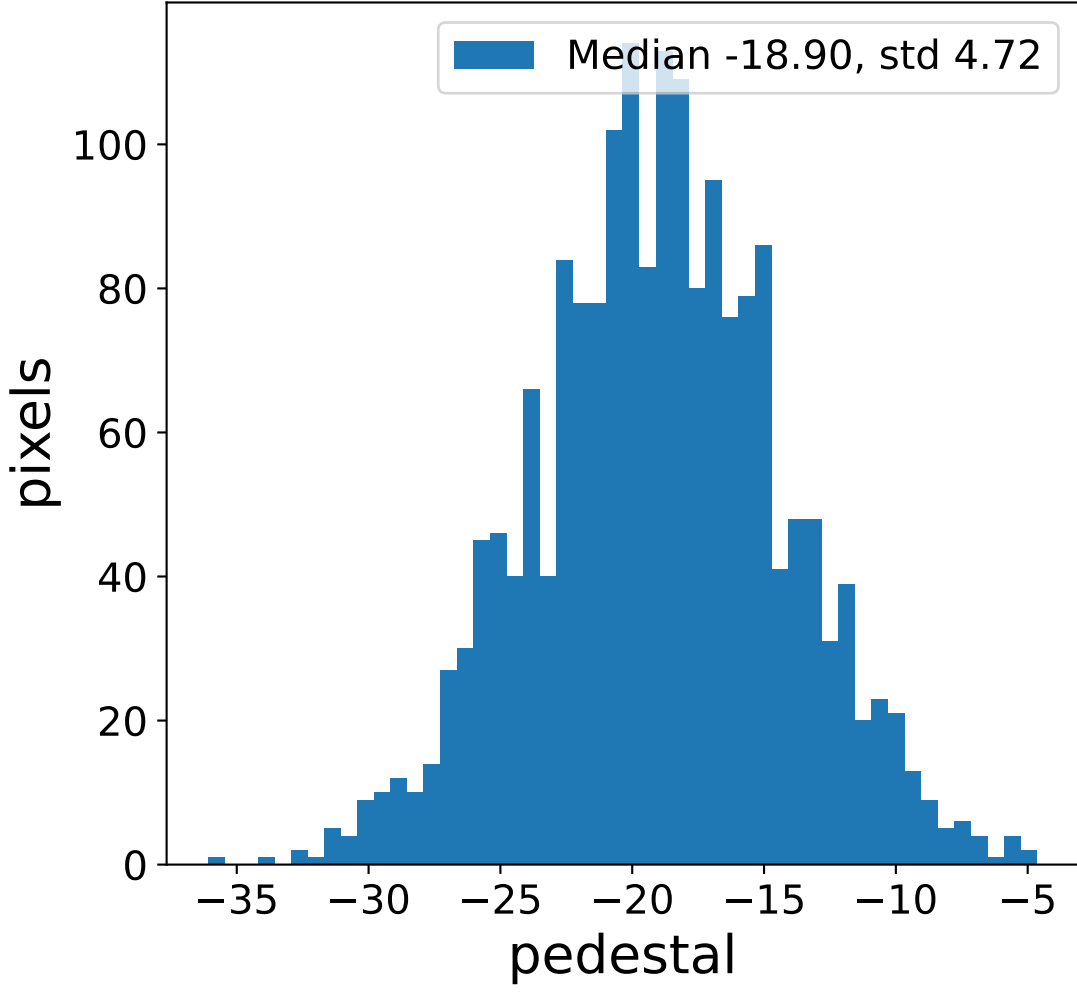

# Run 9764 channel: HG

FF sample of 10000 events

pedestal sample of 10000 events