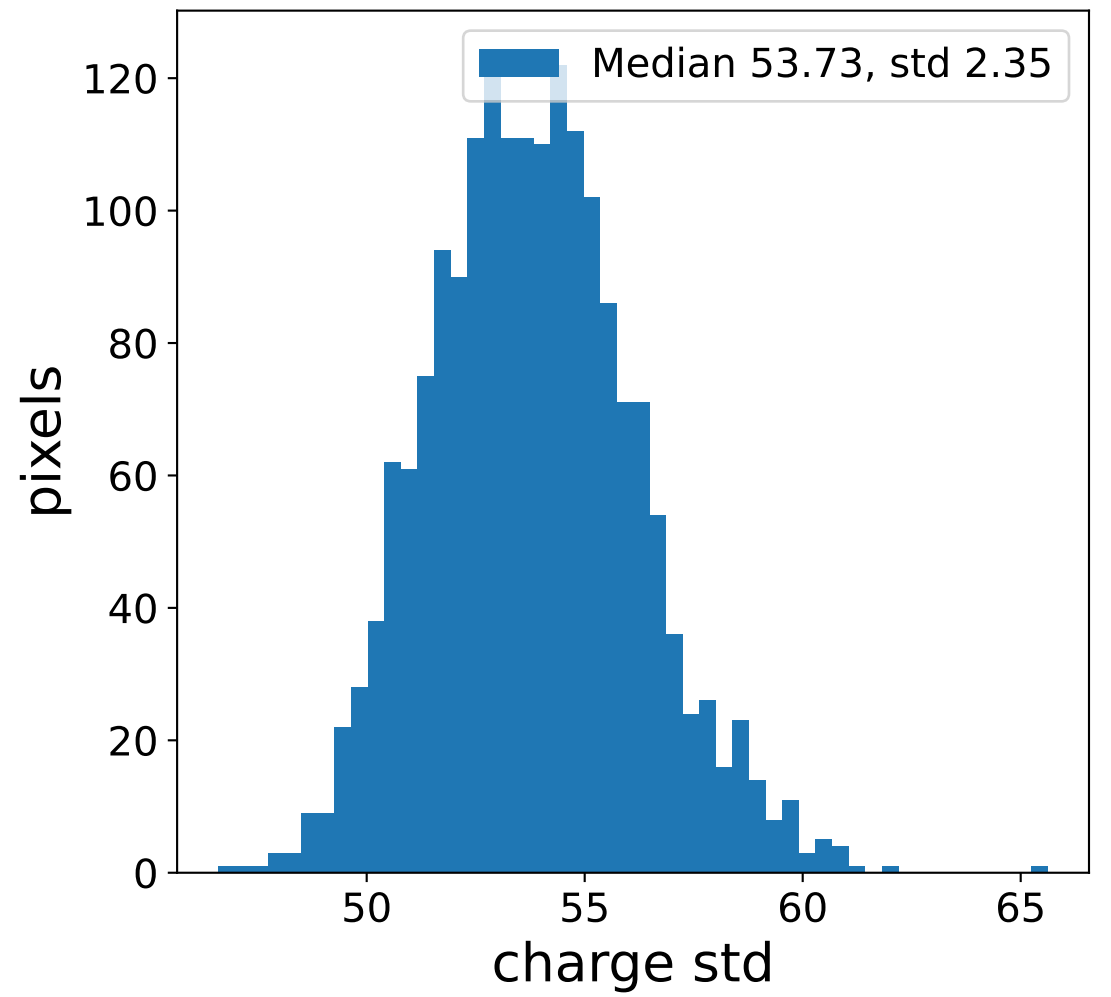

Run 9764 channel: LG

FF sample of 10000 events