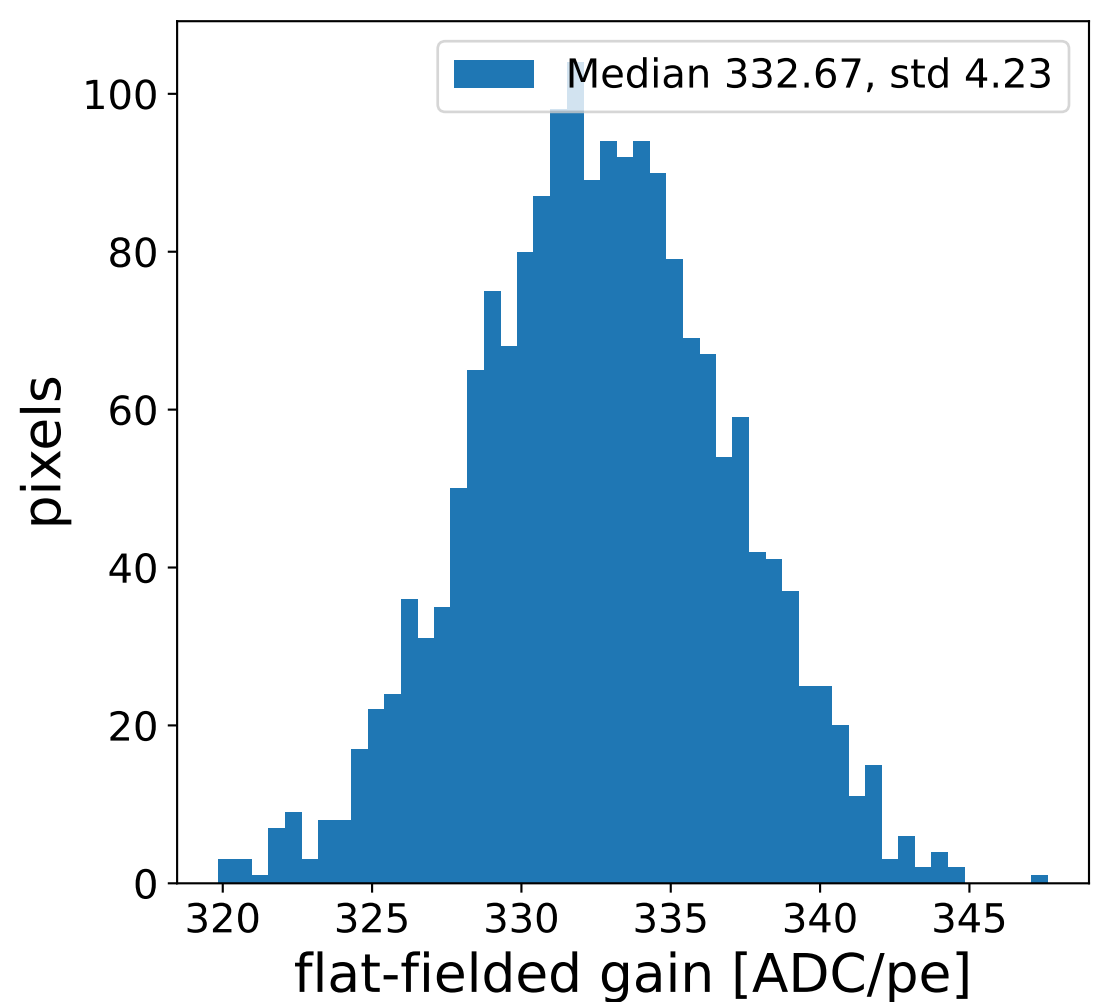

Run 9767

Run 9767

Run 9767 channel: HG

FF sample of 10000 events

pedestal sample of 10000 events

Run 9767 channel: LG

FF sample of 10000 events

pedestal sample of 10000 events