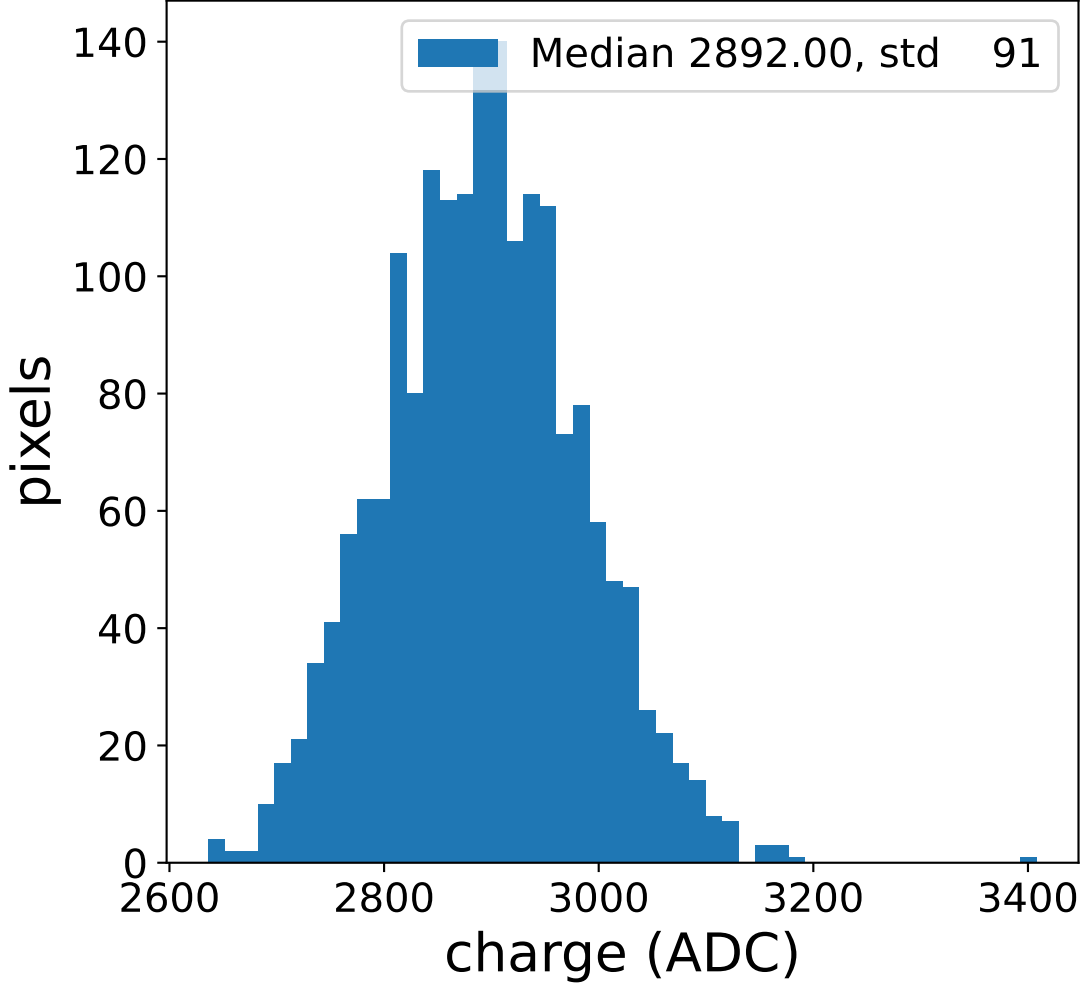

Run 9767

Run 9767

Run 9767 channel: HG

FF sample of 10000 events

pedestal sample of 10000 events

Run 9767 channel: LG

FF sample of 10000 events

pedestal sample of 10000 events