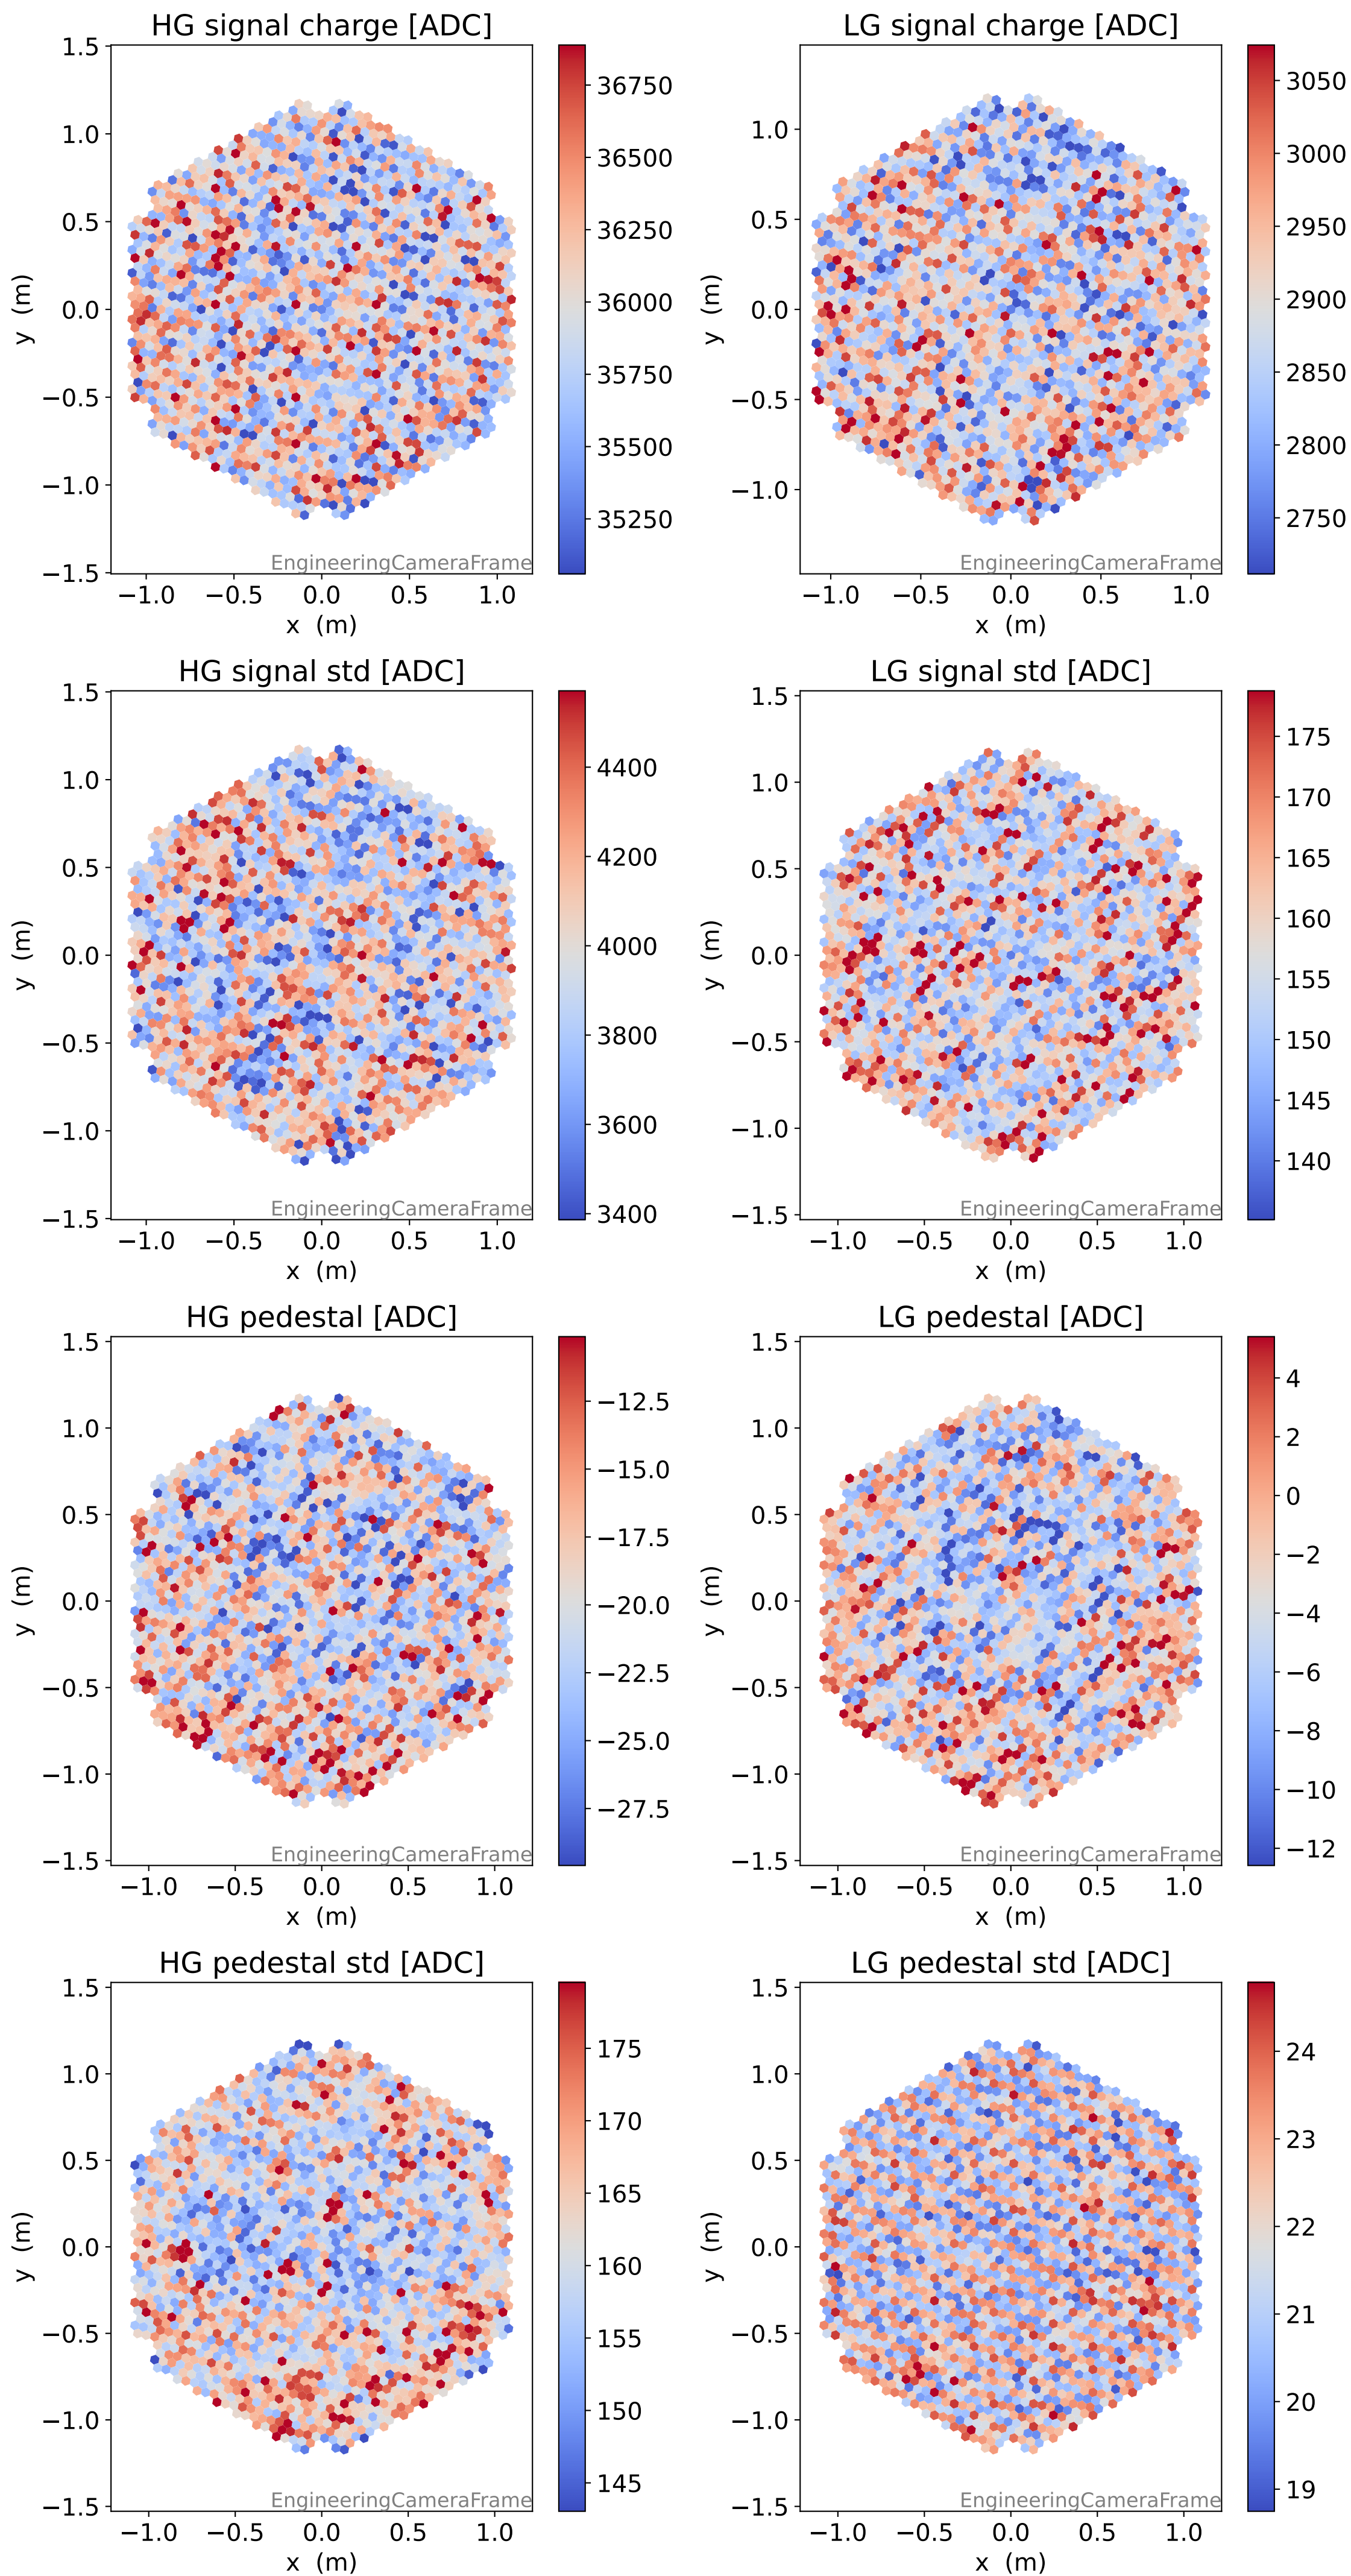

Run 9767

Run 9767

Run 9767 channel: HG

FF sample of 10000 events

pedestal sample of 10000 events

Run 9767 channel: LG

FF sample of 10000 events

pedestal sample of 10000 events