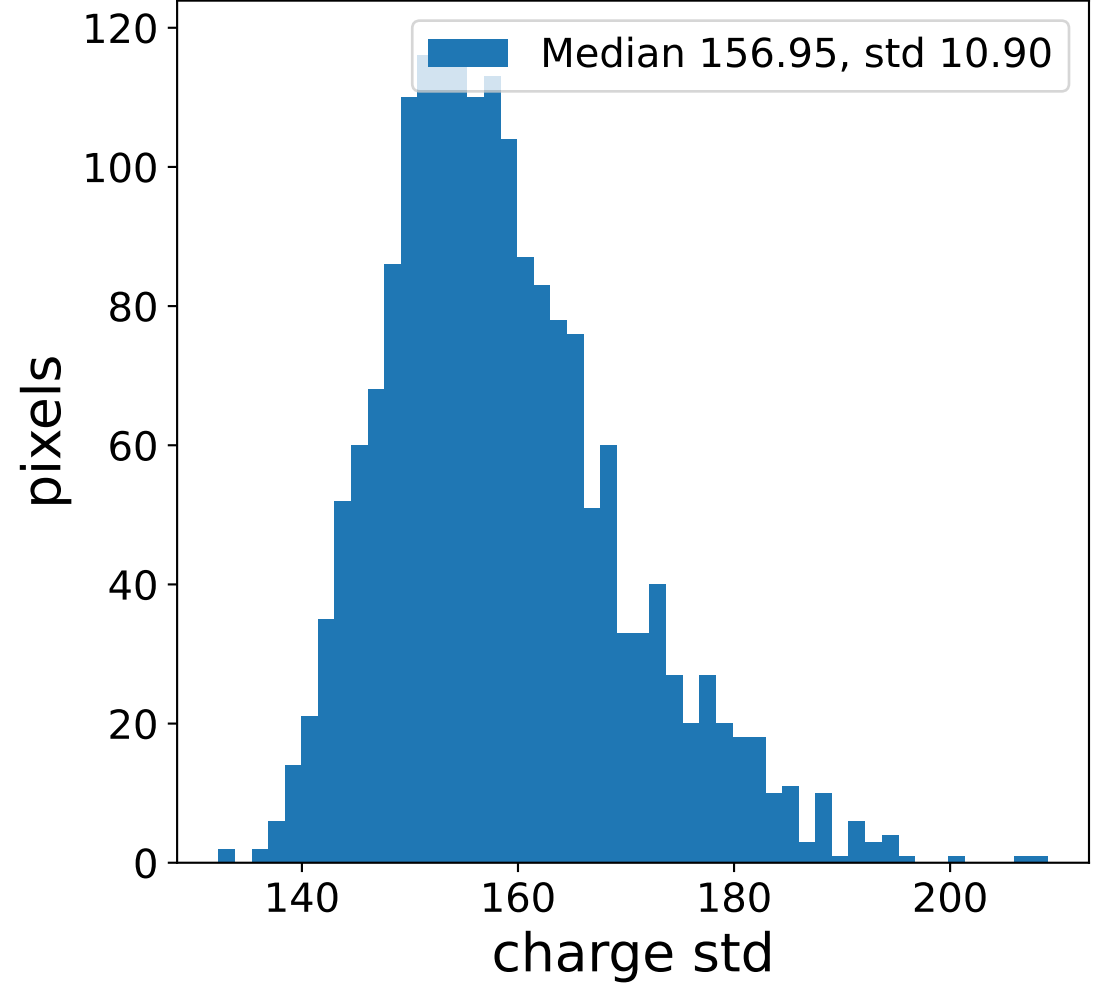

Run 9767

Run 9767

Run 9767 channel: HG

FF sample of 10000 events

pedestal sample of 10000 events

Run 9767 channel: LG

FF sample of 10000 events

pedestal sample of 10000 events