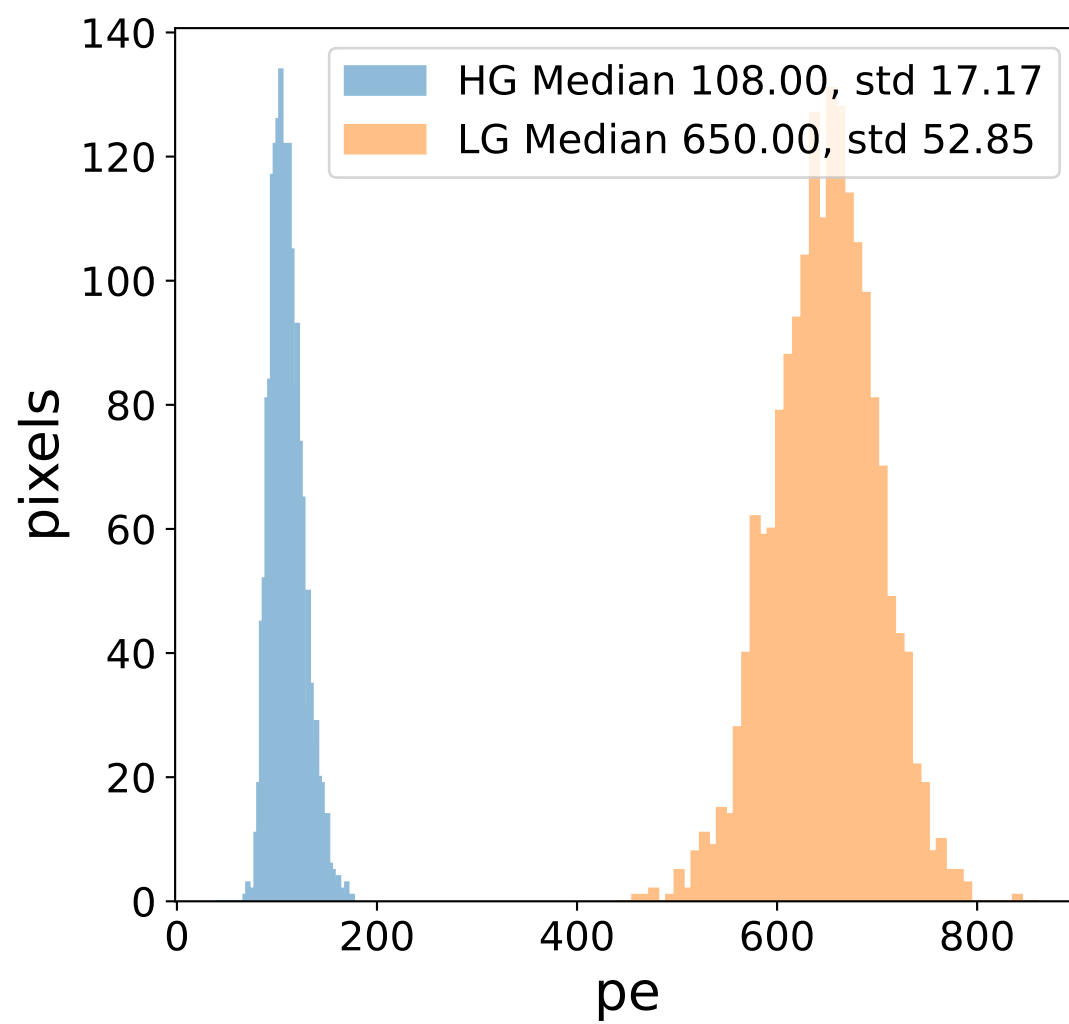

Run 9767

Run 9767

Run 9767 channel: HG

FF sample of 10000 events

pedestal sample of 10000 events

Run 9767 channel: LG

FF sample of 10000 events

pedestal sample of 10000 events