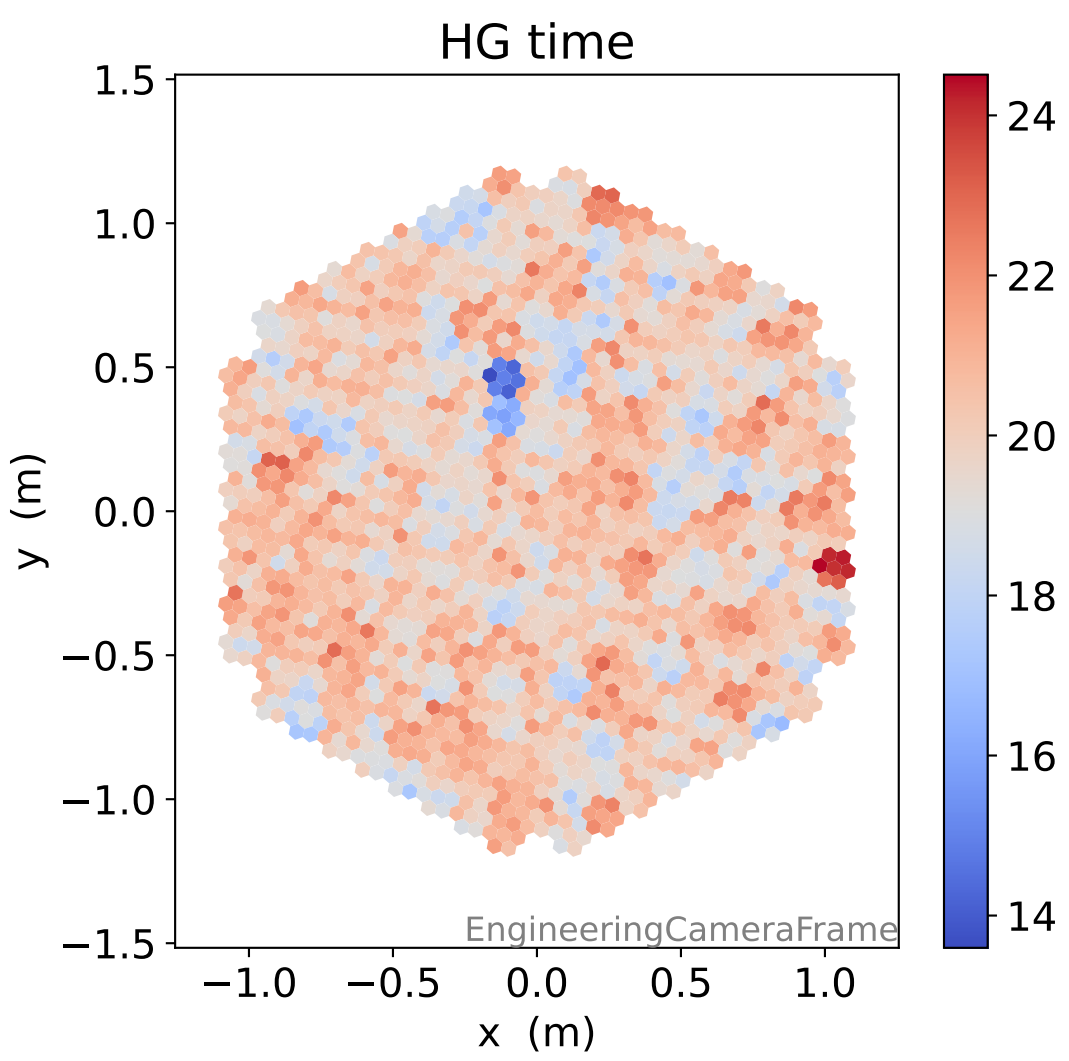

Run 9767

Run 9767

Run 9767 channel: HG

FF sample of 10000 events

pedestal sample of 10000 events

Run 9767 channel: LG

FF sample of 10000 events

pedestal sample of 10000 events