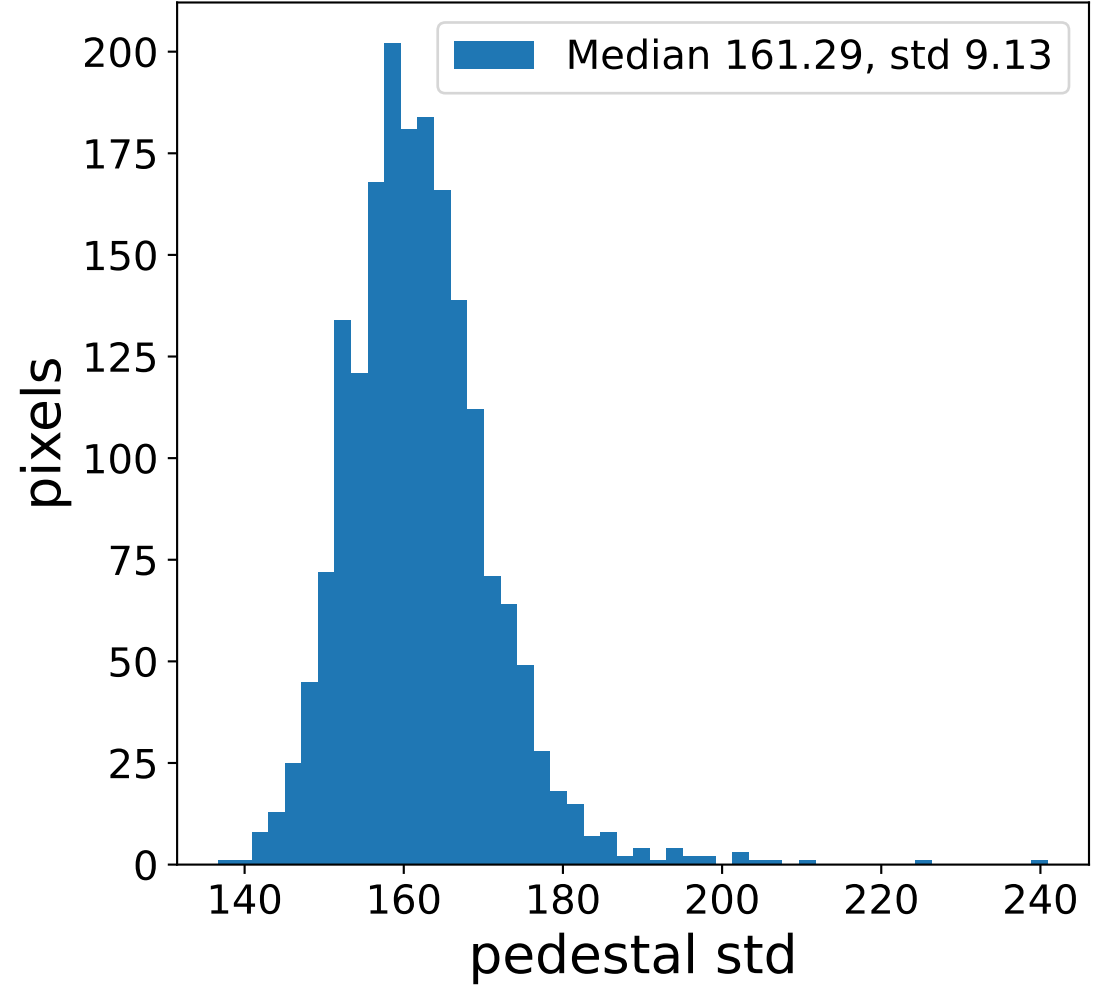

Run 9767

Run 9767

Run 9767 channel: HG

FF sample of 10000 events

pedestal sample of 10000 events

Run 9767 channel: LG

FF sample of 10000 events

pedestal sample of 10000 events