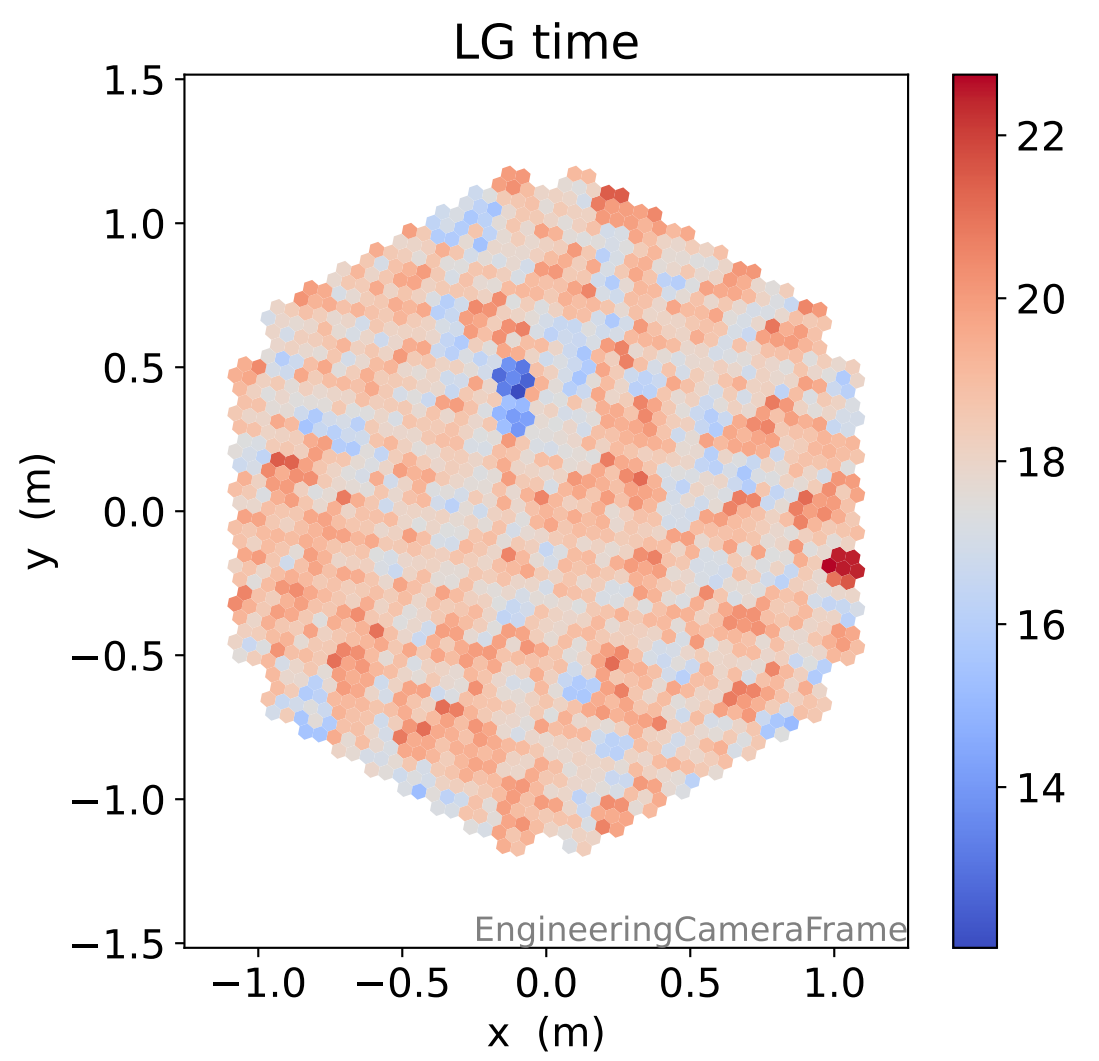

Run 9767

Run 9767

Run 9767 channel: HG

FF sample of 10000 events

pedestal sample of 10000 events

Run 9767 channel: LG

FF sample of 10000 events

pedestal sample of 10000 events