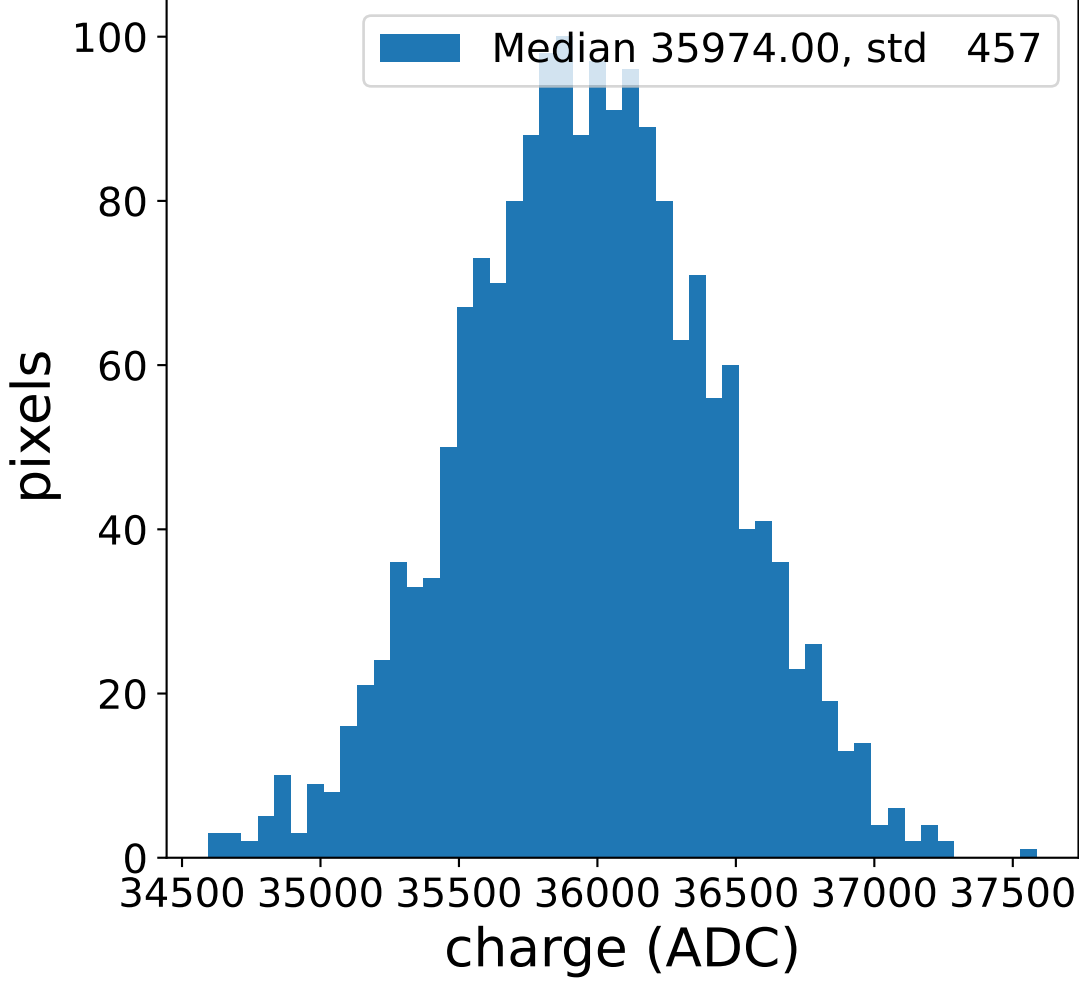

Run 9767

Run 9767

Run 9767 channel: HG

FF sample of 10000 events

pedestal sample of 10000 events

Run 9767 channel: LG

FF sample of 10000 events

pedestal sample of 10000 events