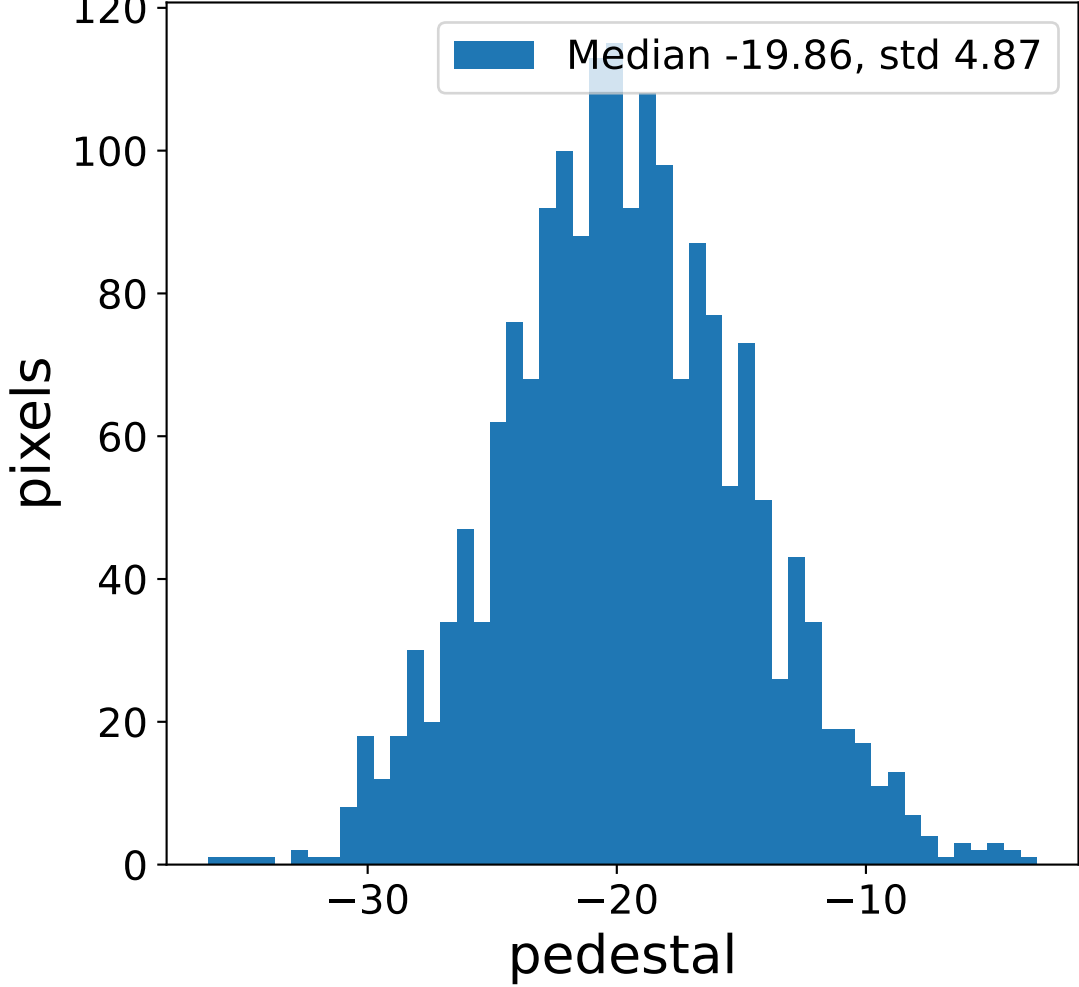

Run 9767

Run 9767

Run 9767 channel: HG

FF sample of 10000 events

pedestal sample of 10000 events

Run 9767 channel: LG

FF sample of 10000 events

pedestal sample of 10000 events