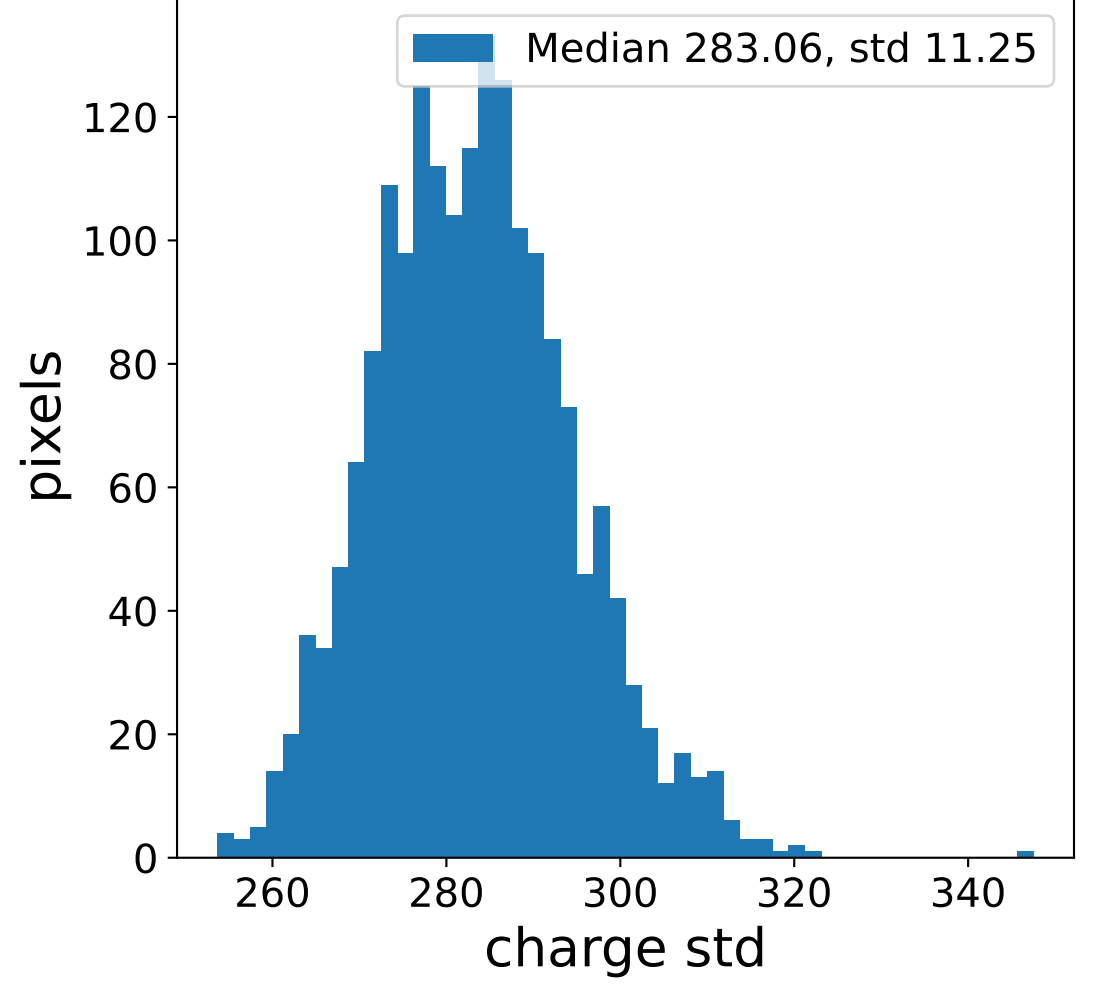

Run 9775

Run 9775

Run 9775 channel: HG

FF sample of 10000 events

pedestal sample of 10000 events

Run 9775 channel: LG

FF sample of 10000 events

pedestal sample of 10000 events