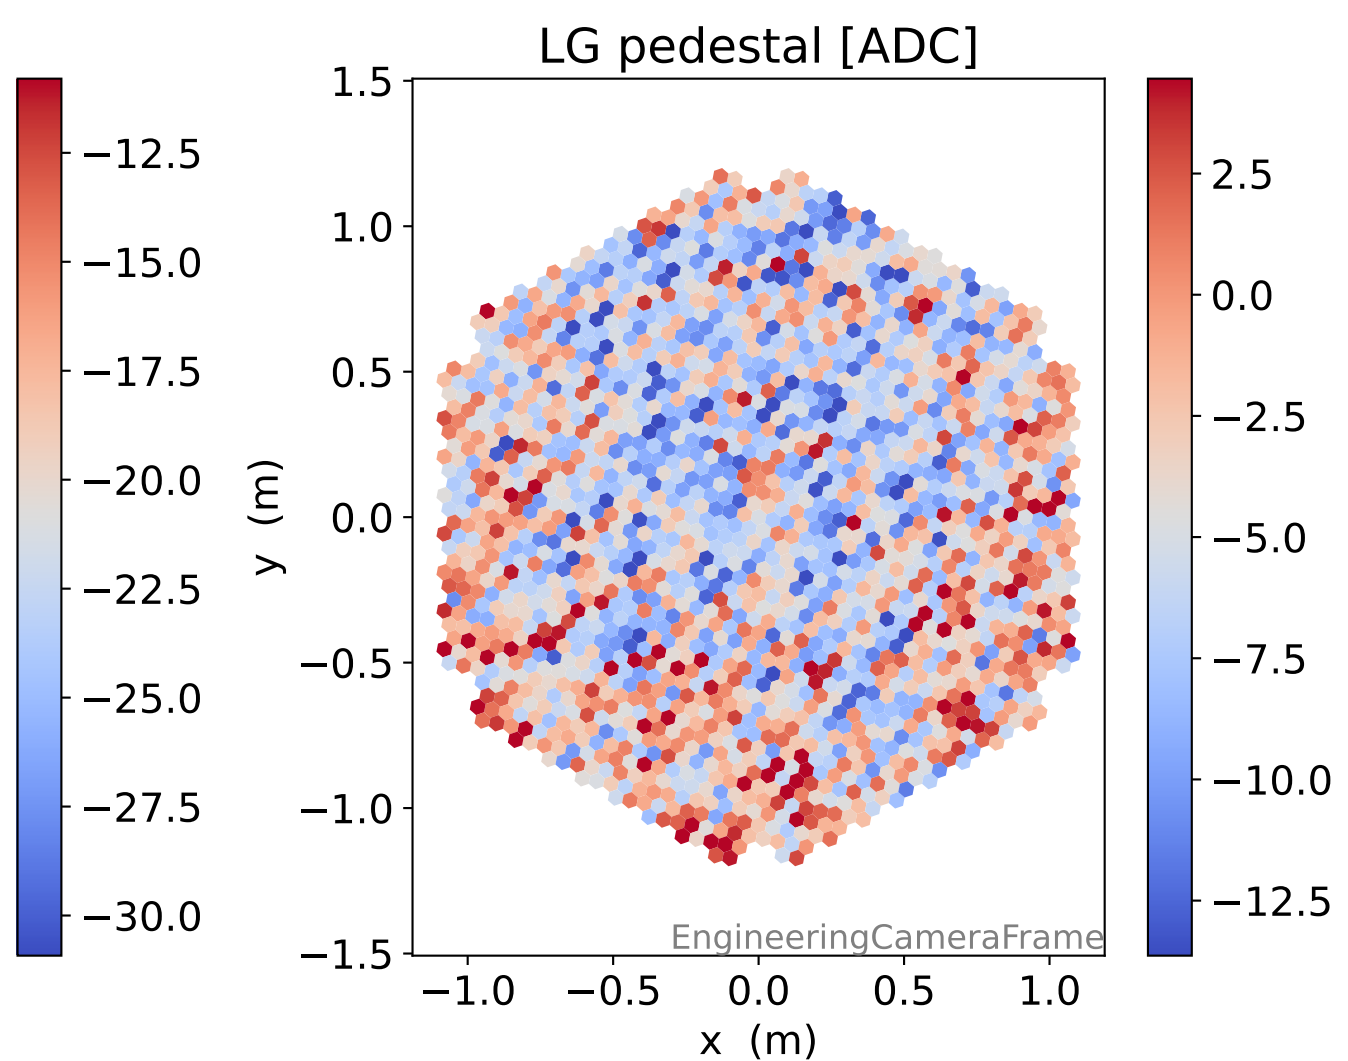

Run 9775

Run 9775

Run 9775 channel: HG

FF sample of 10000 events

pedestal sample of 10000 events

Run 9775 channel: LG

FF sample of 10000 events

pedestal sample of 10000 events