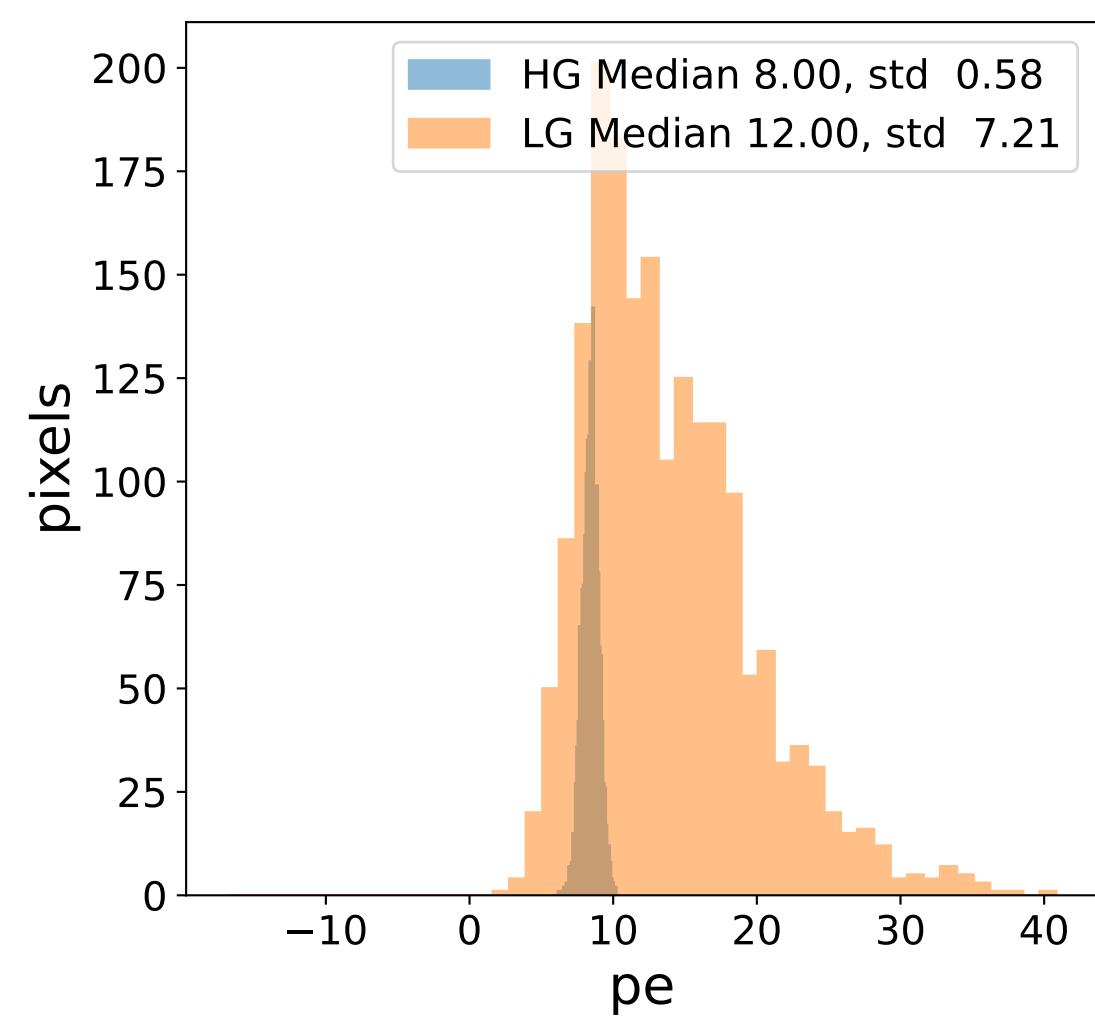

Run 9775

Run 9775

Run 9775 channel: HG

FF sample of 10000 events

pedestal sample of 10000 events

Run 9775 channel: LG

FF sample of 10000 events

pedestal sample of 10000 events