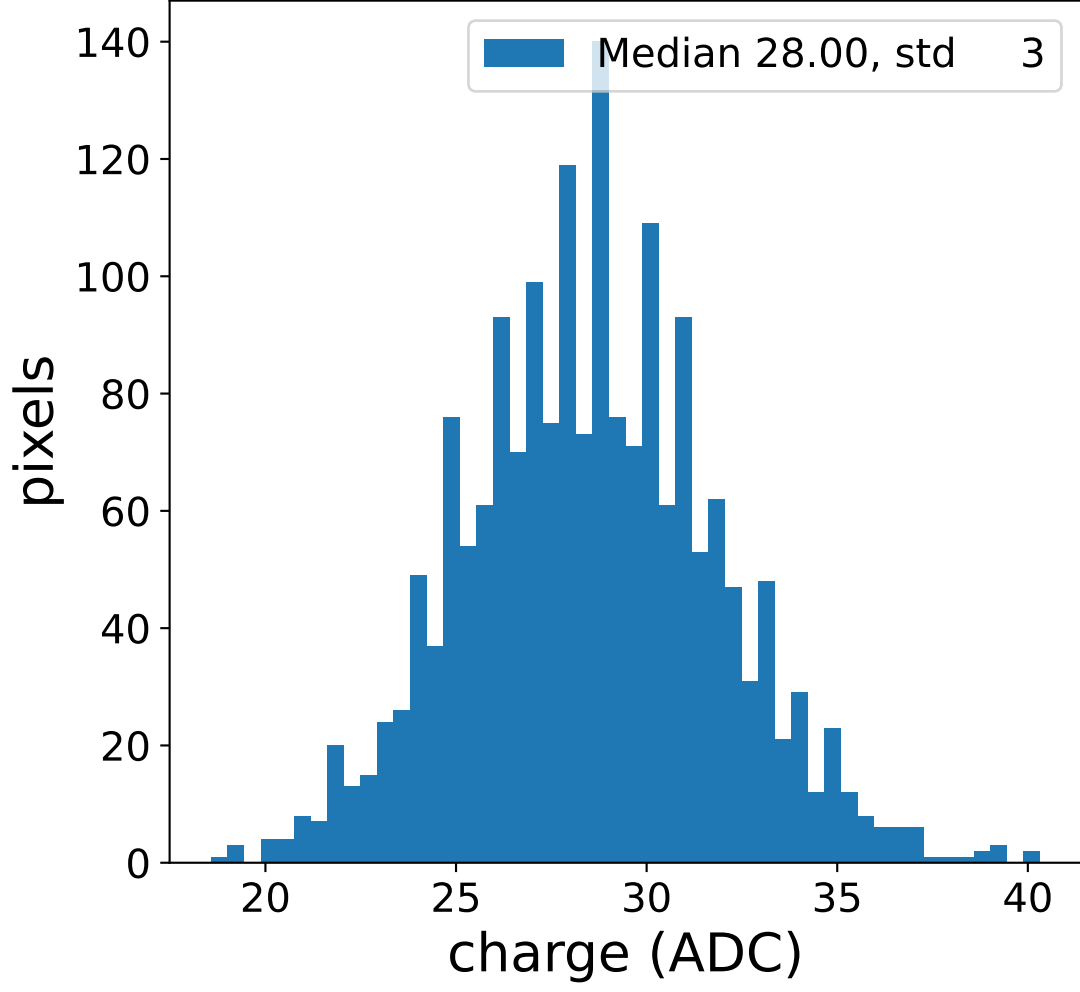

Run 9775

Run 9775

Run 9775 channel: HG

FF sample of 10000 events

pedestal sample of 10000 events

Run 9775 channel: LG

FF sample of 10000 events

pedestal sample of 10000 events