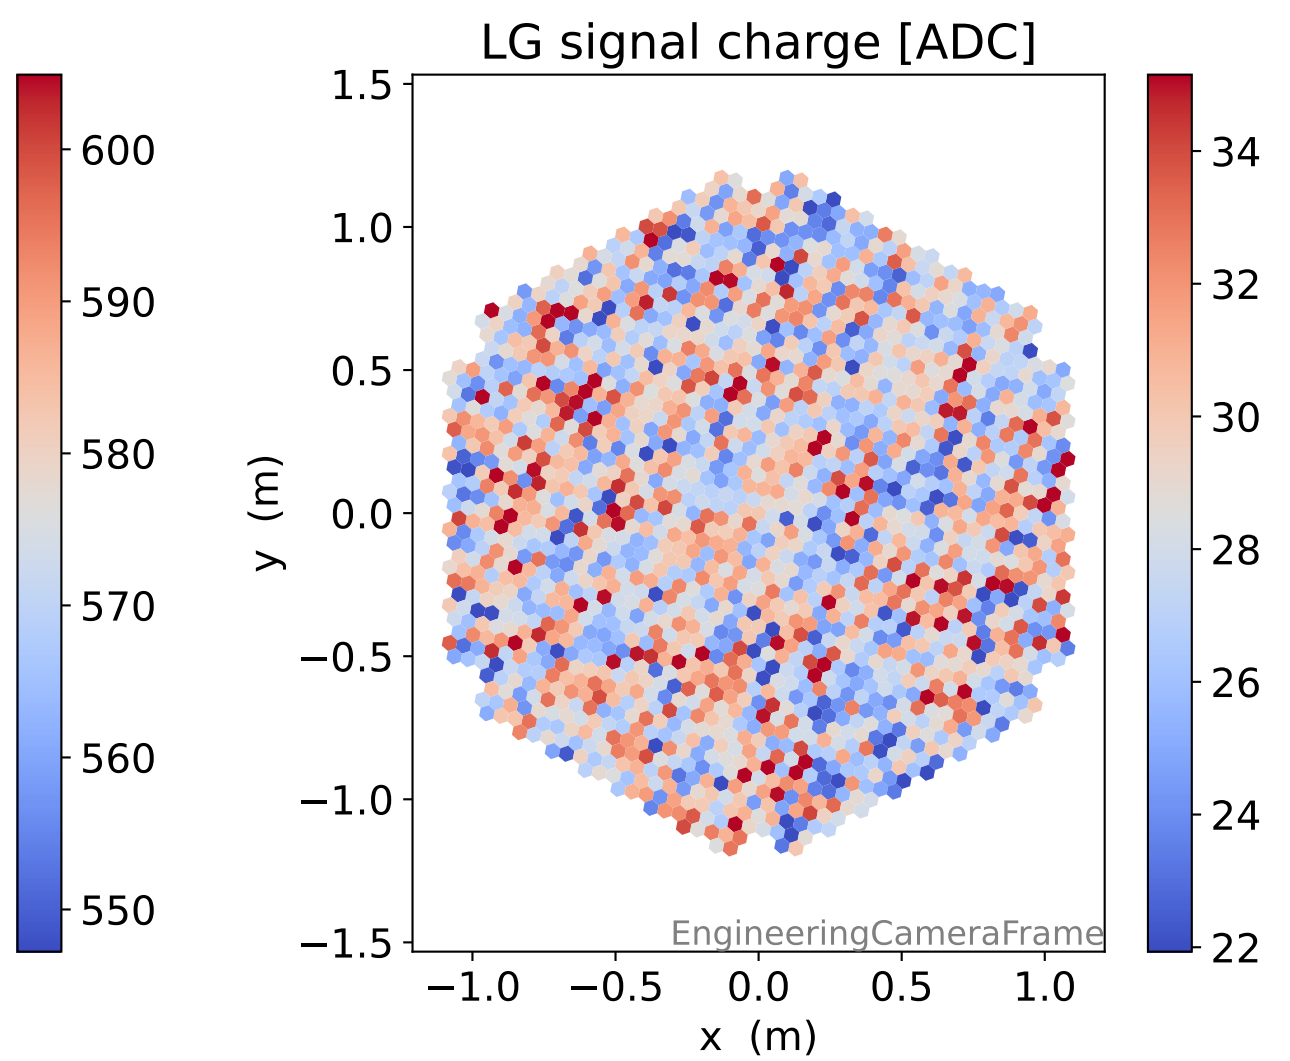

Run 9775

Run 9775

Run 9775 channel: HG

FF sample of 10000 events

pedestal sample of 10000 events

Run 9775 channel: LG

FF sample of 10000 events

pedestal sample of 10000 events