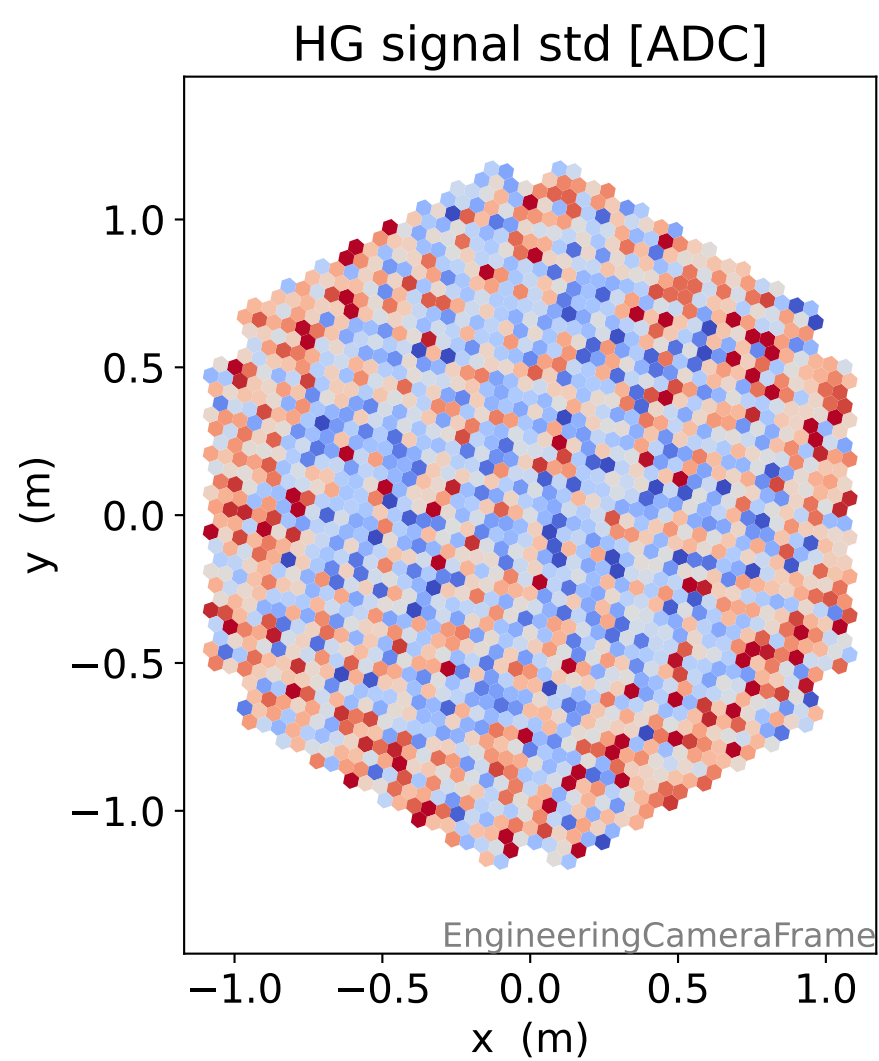

Run 9775

Run 9775

Run 9775 channel: HG

FF sample of 10000 events

pedestal sample of 10000 events

Run 9775 channel: LG

FF sample of 10000 events

pedestal sample of 10000 events