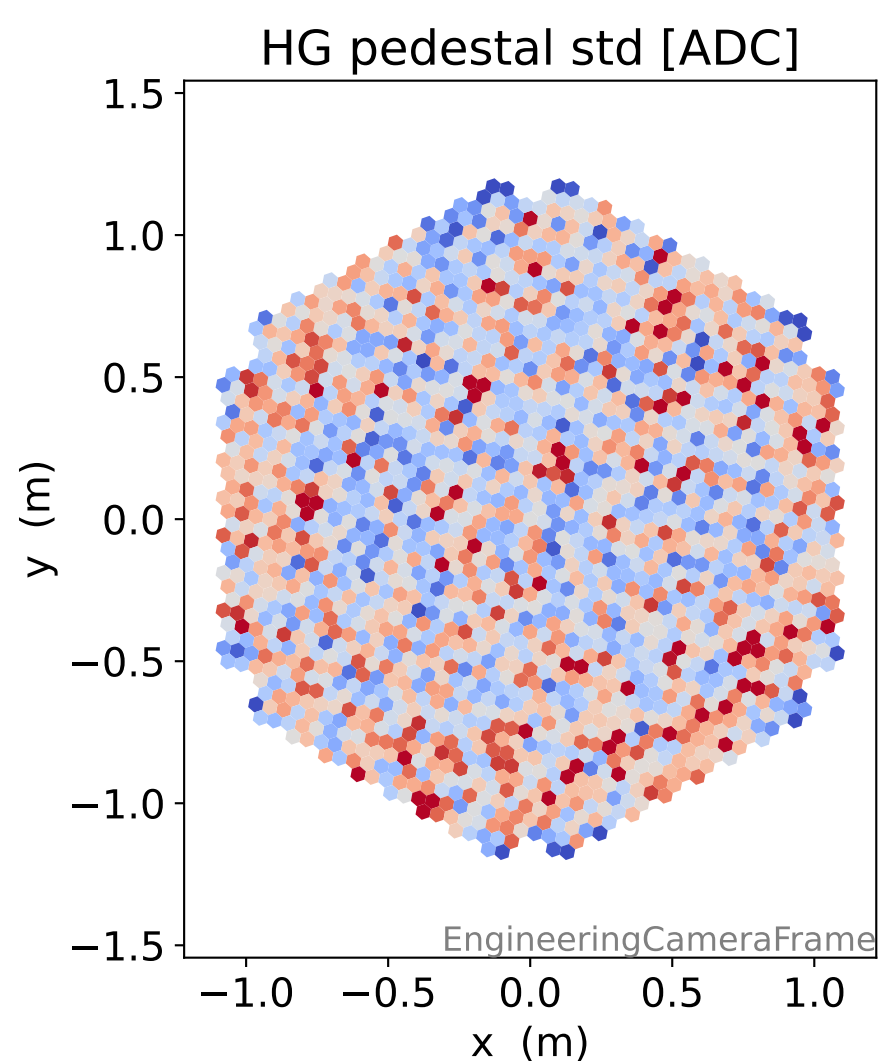

Run 9775

Run 9775

Run 9775 channel: HG

FF sample of 10000 events

pedestal sample of 10000 events

Run 9775 channel: LG

FF sample of 10000 events

pedestal sample of 10000 events