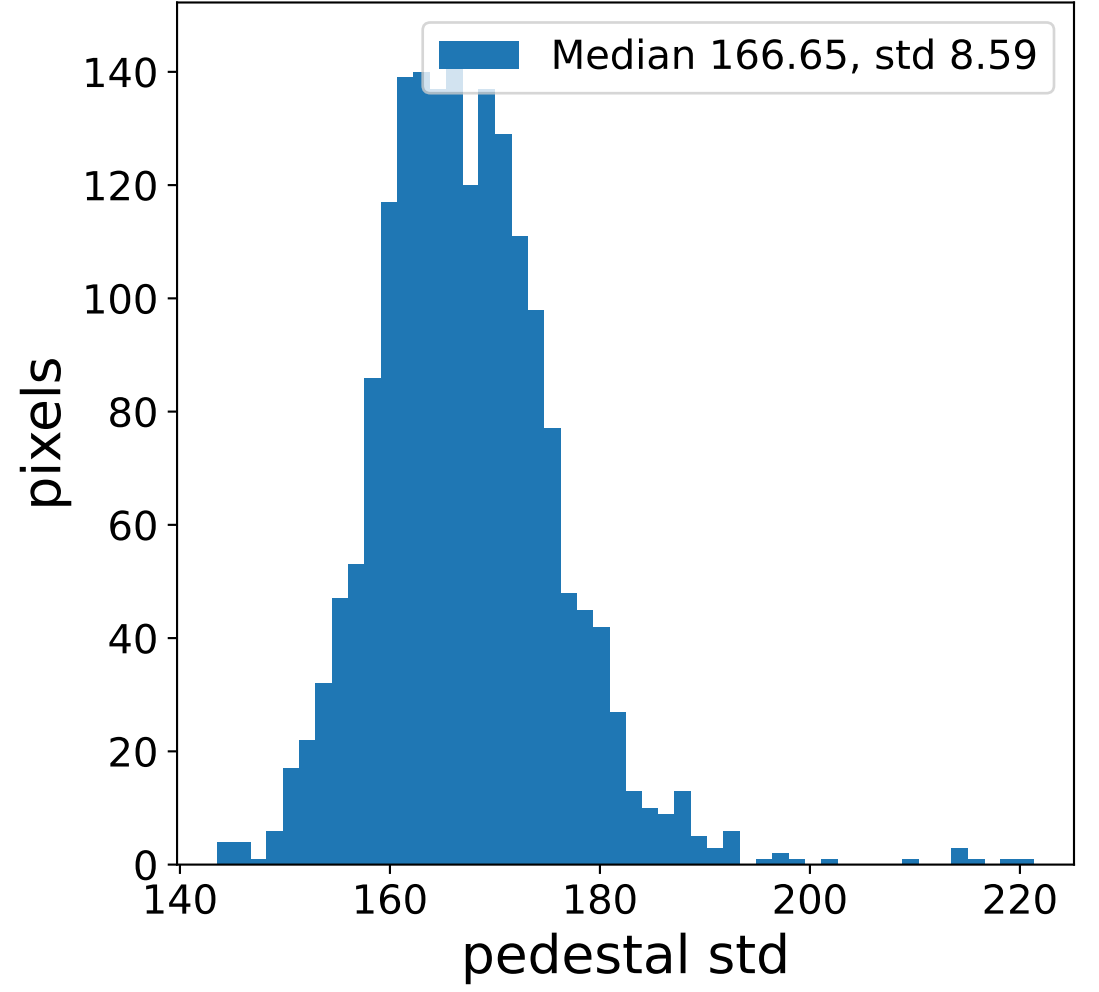

Run 9775

Run 9775

Run 9775 channel: HG

FF sample of 10000 events

pedestal sample of 10000 events

Run 9775 channel: LG

FF sample of 10000 events

pedestal sample of 10000 events