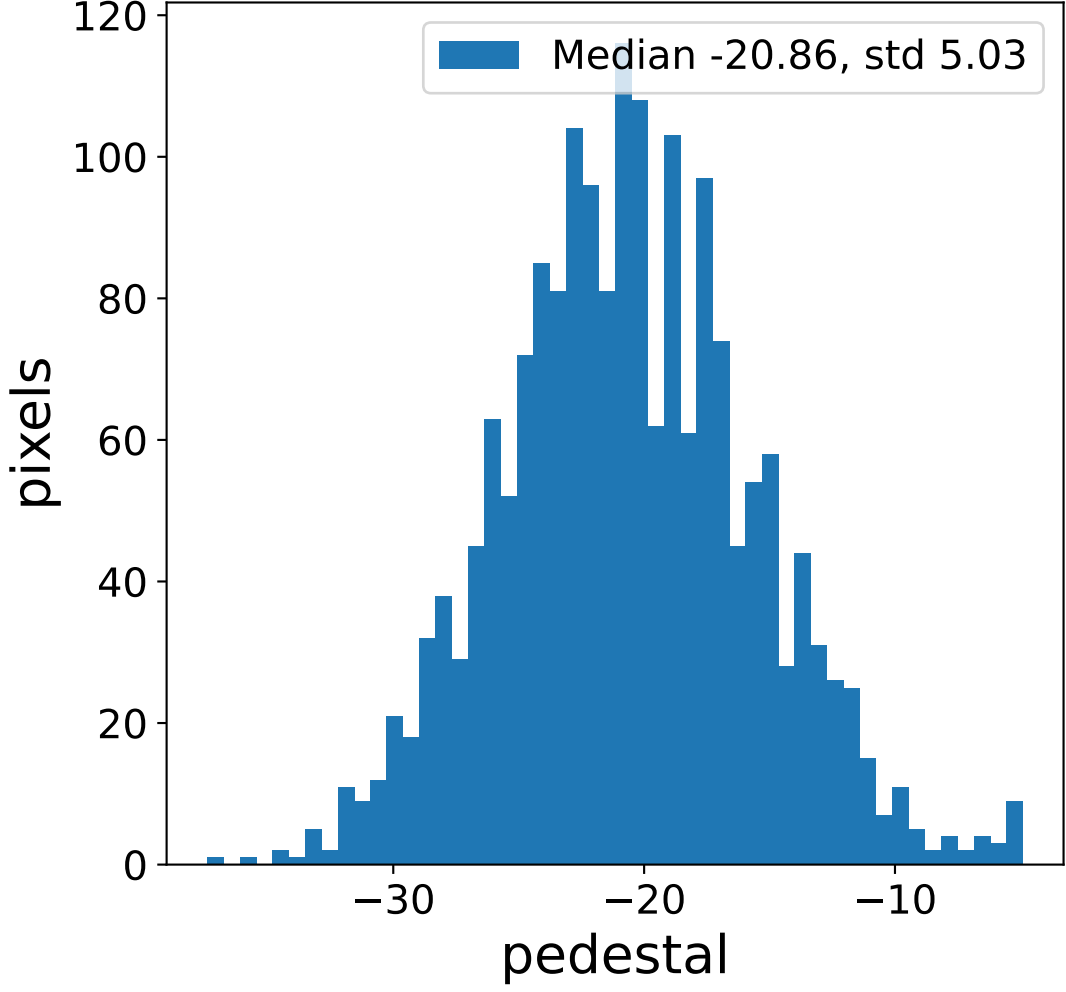

Run 9775

Run 9775

Run 9775 channel: HG

FF sample of 10000 events

pedestal sample of 10000 events

Run 9775 channel: LG

FF sample of 10000 events

pedestal sample of 10000 events