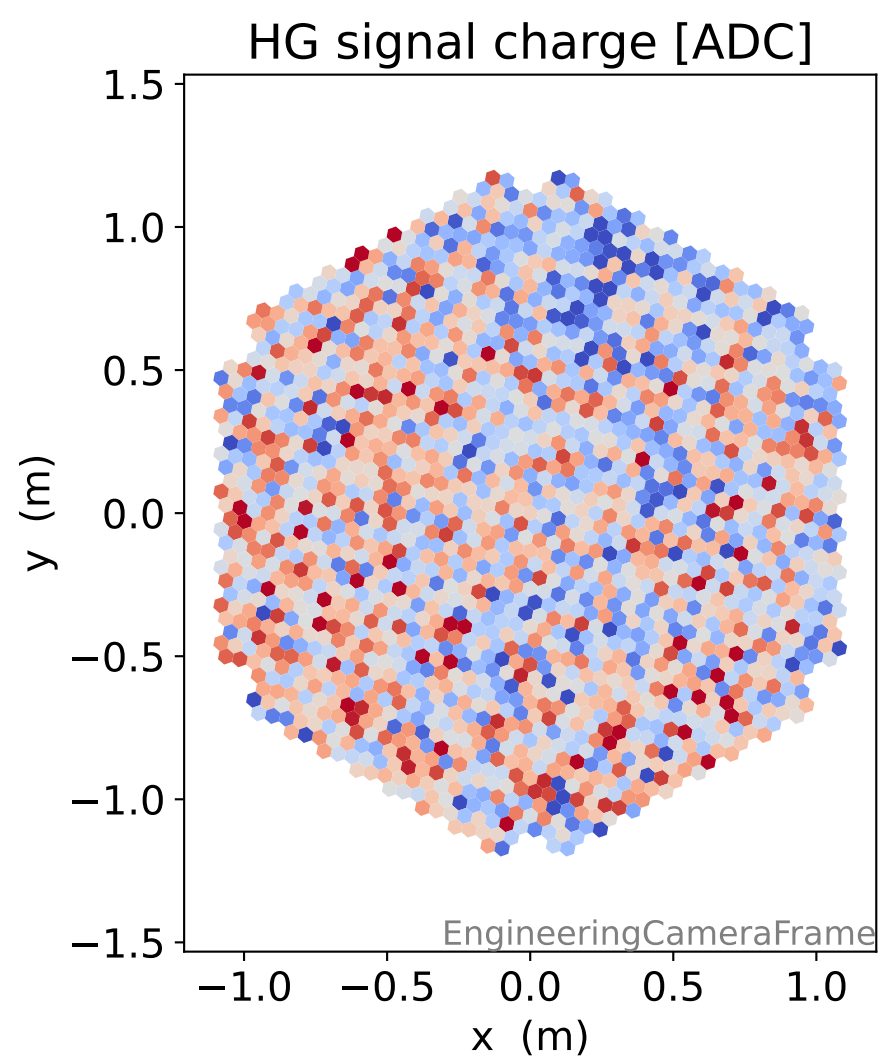

Run 9775

Run 9775

Run 9775 channel: HG

FF sample of 10000 events

pedestal sample of 10000 events

Run 9775 channel: LG

FF sample of 10000 events

pedestal sample of 10000 events