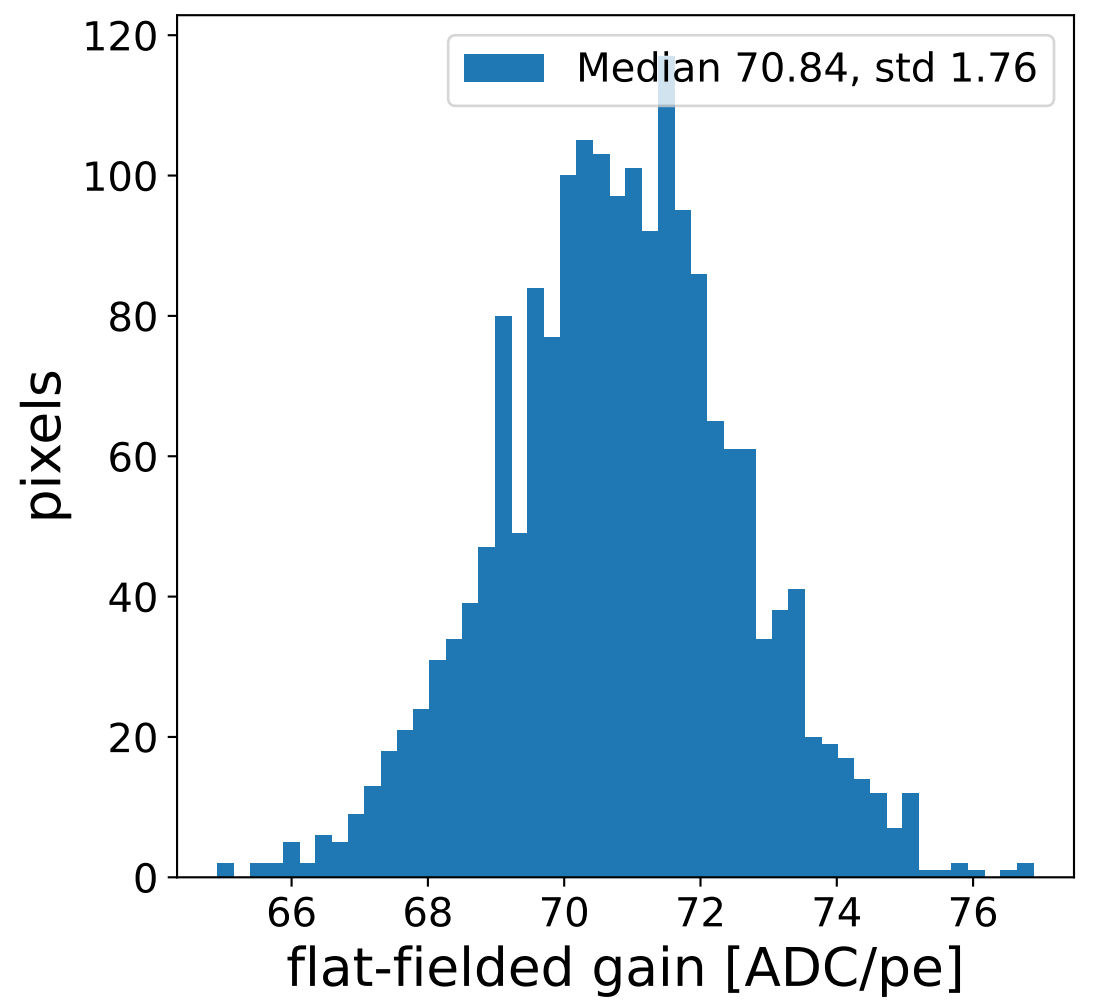

Run 9775

Run 9775

Run 9775 channel: HG

FF sample of 10000 events

pedestal sample of 10000 events

Run 9775 channel: LG

FF sample of 10000 events

pedestal sample of 10000 events