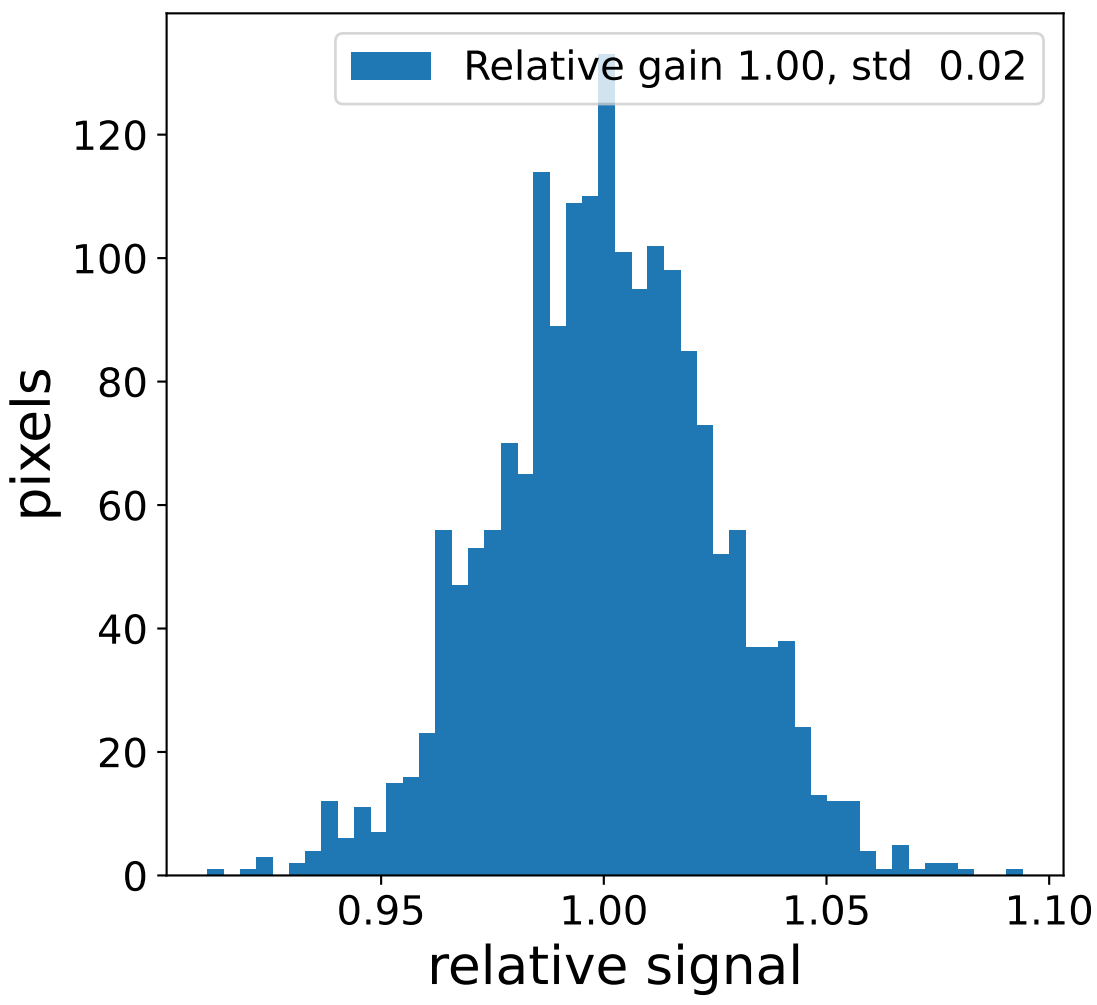

Run 9775

Run 9775

Run 9775 channel: HG

FF sample of 10000 events

pedestal sample of 10000 events

Run 9775 channel: LG

FF sample of 10000 events

pedestal sample of 10000 events