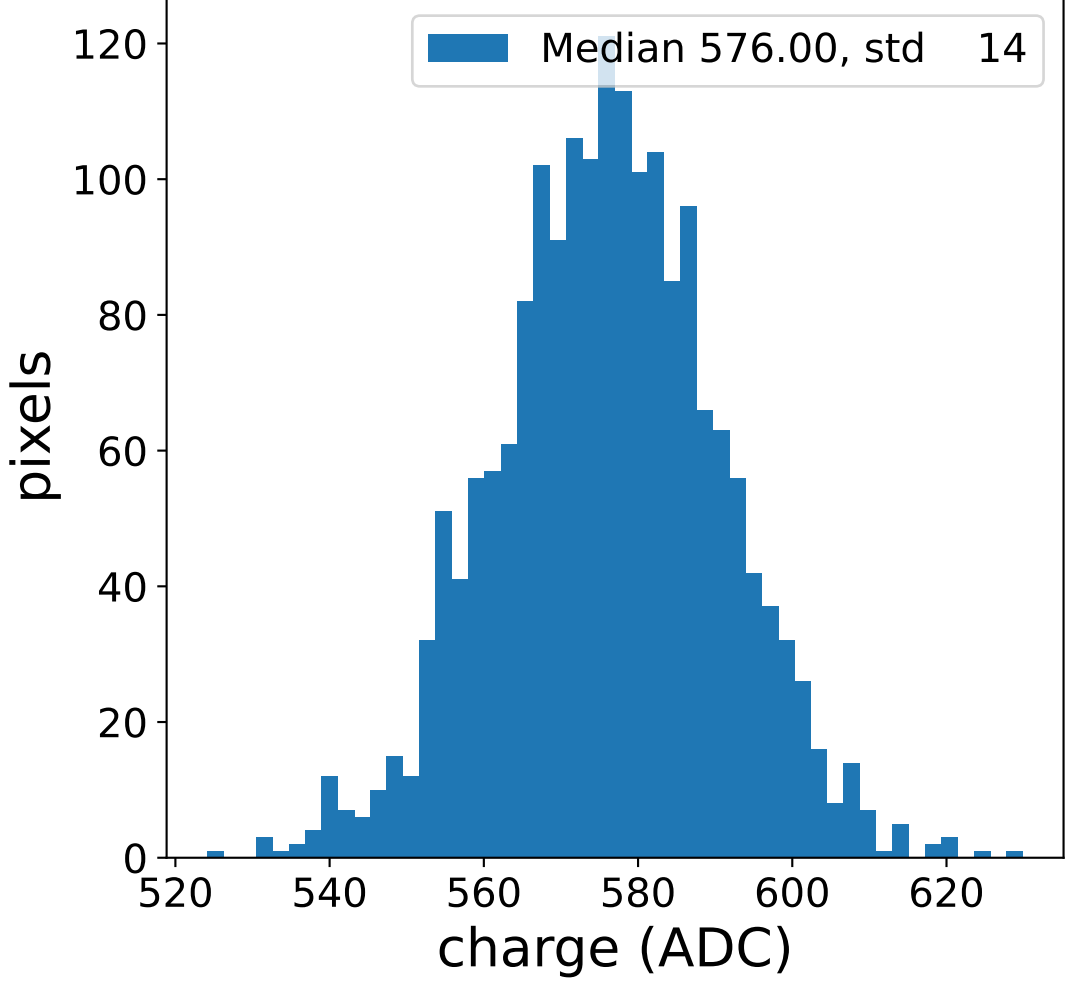

Run 9775

Run 9775

Run 9775 channel: HG

FF sample of 10000 events

pedestal sample of 10000 events

Run 9775 channel: LG

FF sample of 10000 events

pedestal sample of 10000 events