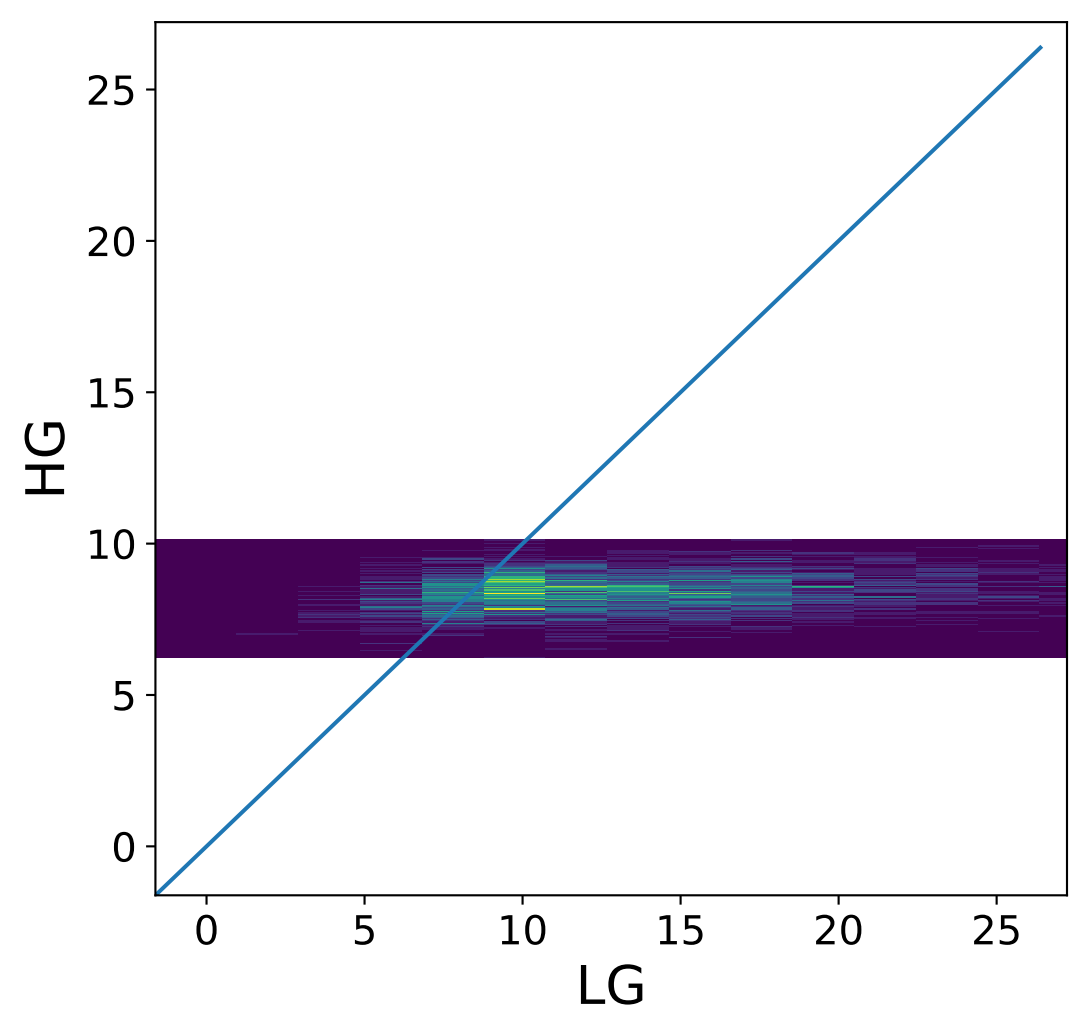

Run 9775

Run 9775

Run 9775 channel: HG

FF sample of 10000 events

pedestal sample of 10000 events

Run 9775 channel: LG

FF sample of 10000 events

pedestal sample of 10000 events