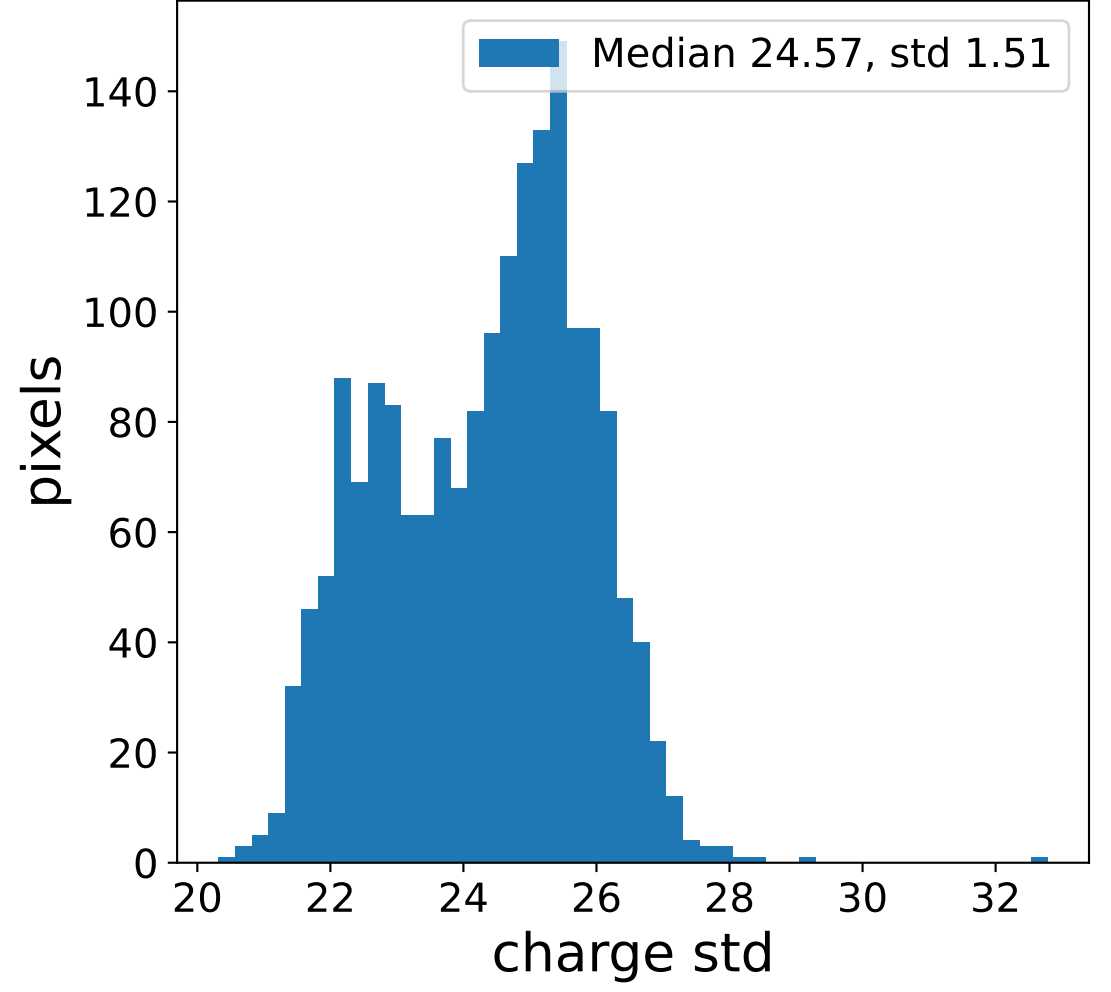

Run 9775

Run 9775

Run 9775 channel: HG

FF sample of 10000 events

pedestal sample of 10000 events

Run 9775 channel: LG

FF sample of 10000 events

pedestal sample of 10000 events