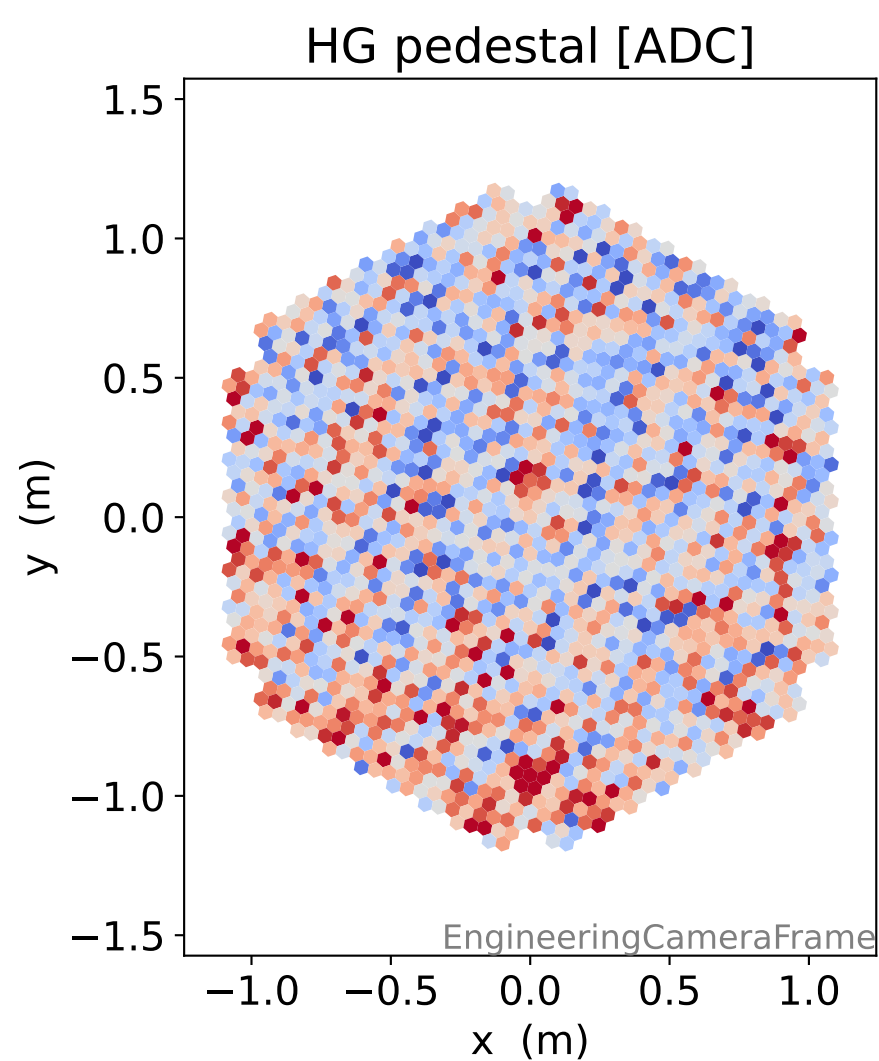

Run 9775

Run 9775

Run 9775 channel: HG

FF sample of 10000 events

pedestal sample of 10000 events

Run 9775 channel: LG

FF sample of 10000 events

pedestal sample of 10000 events