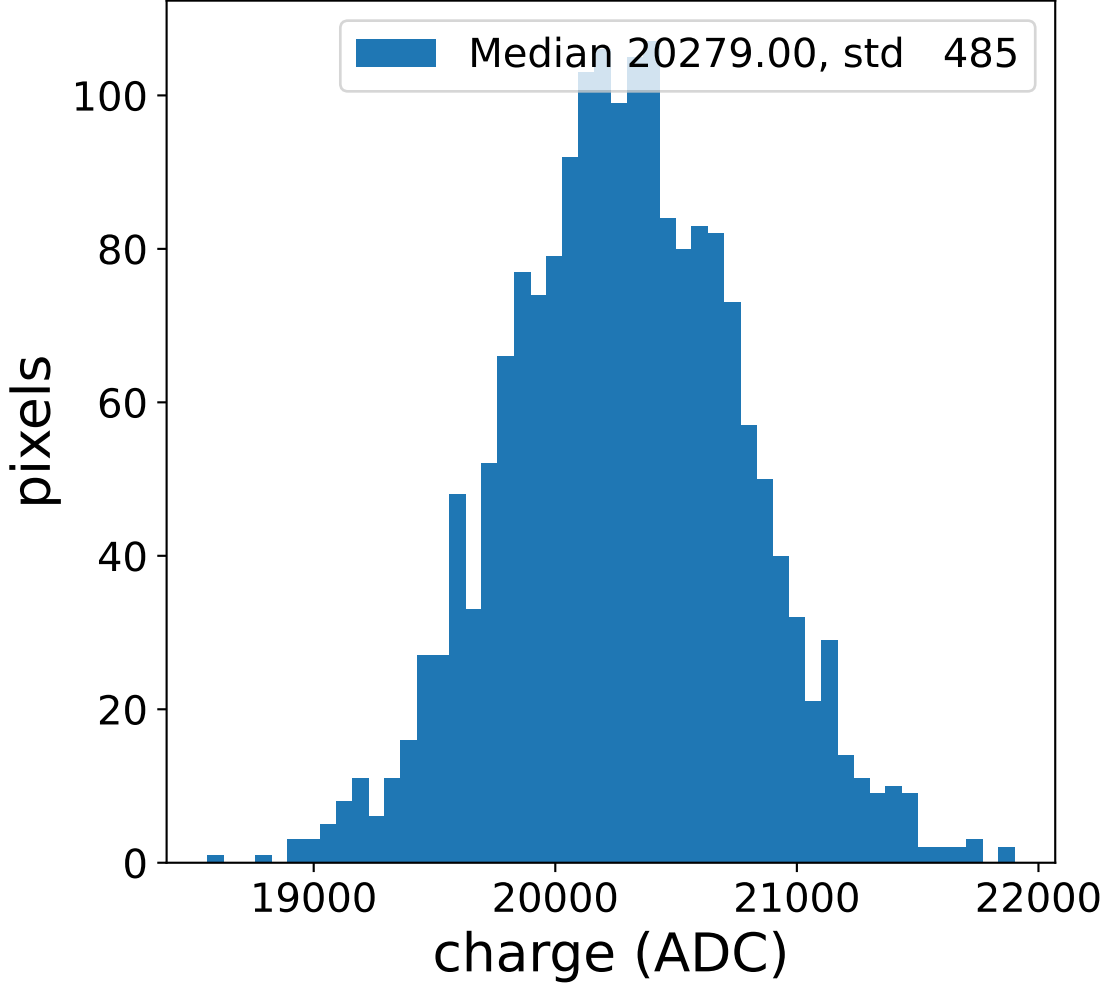

Run 9776 channel: HG

FF sample of 10000 events