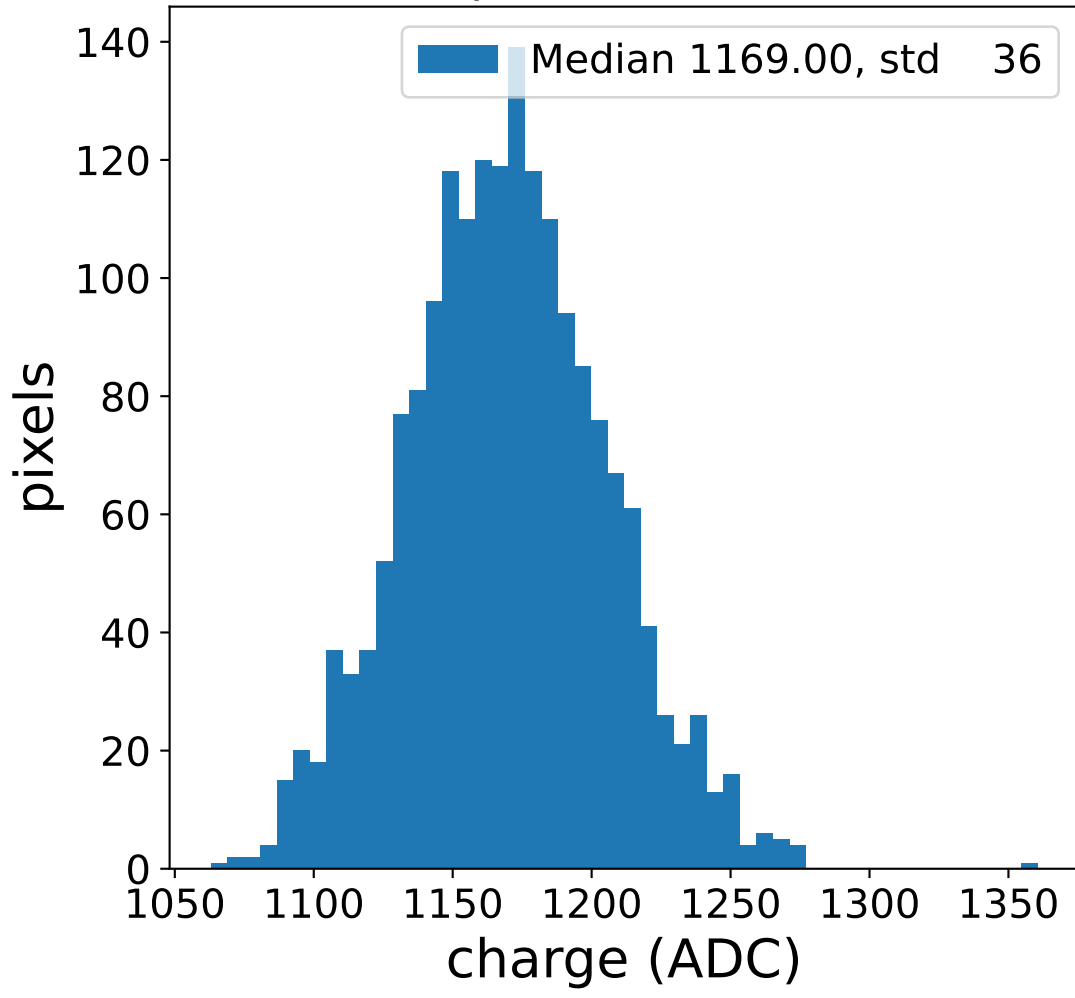

Run 9776 channel: LG

FF sample of 10000 events