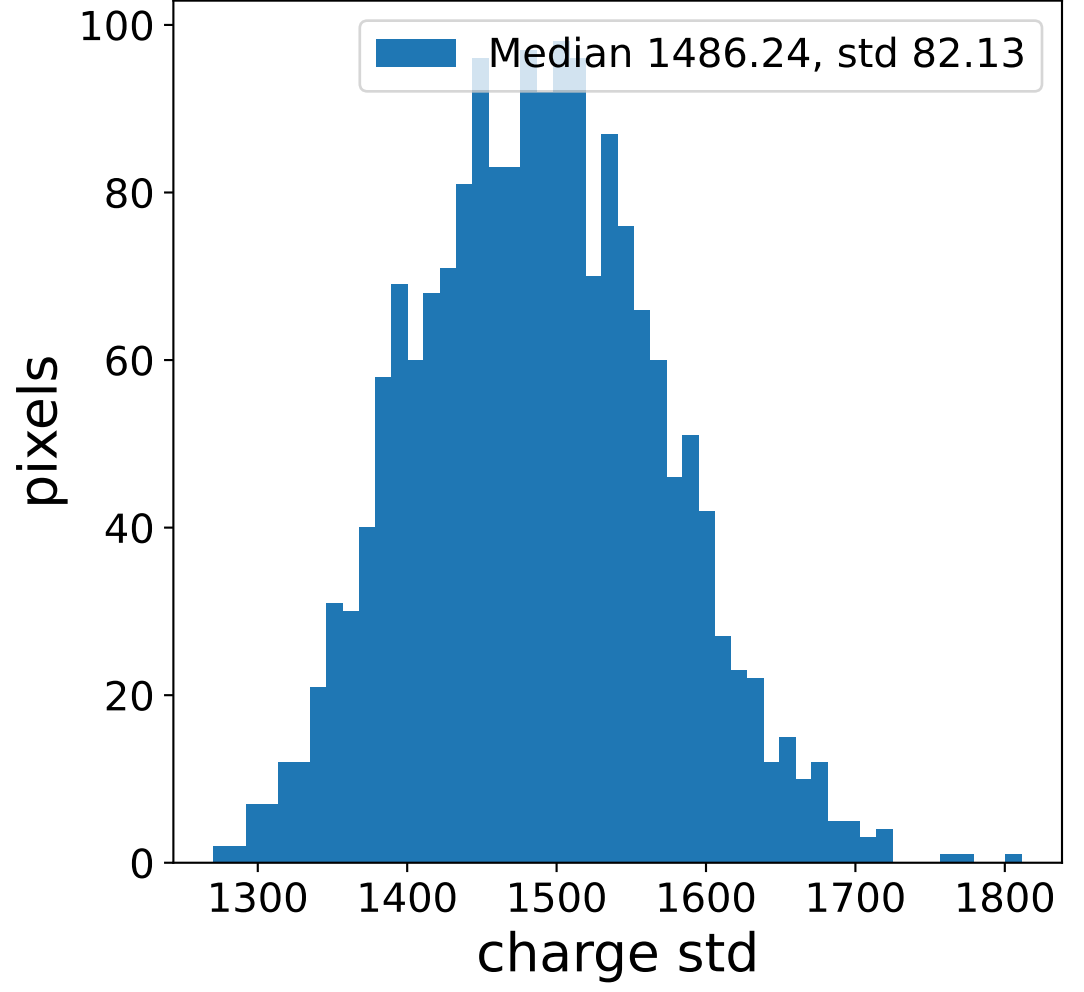

Run 9776 channel: HG

FF sample of 10000 events