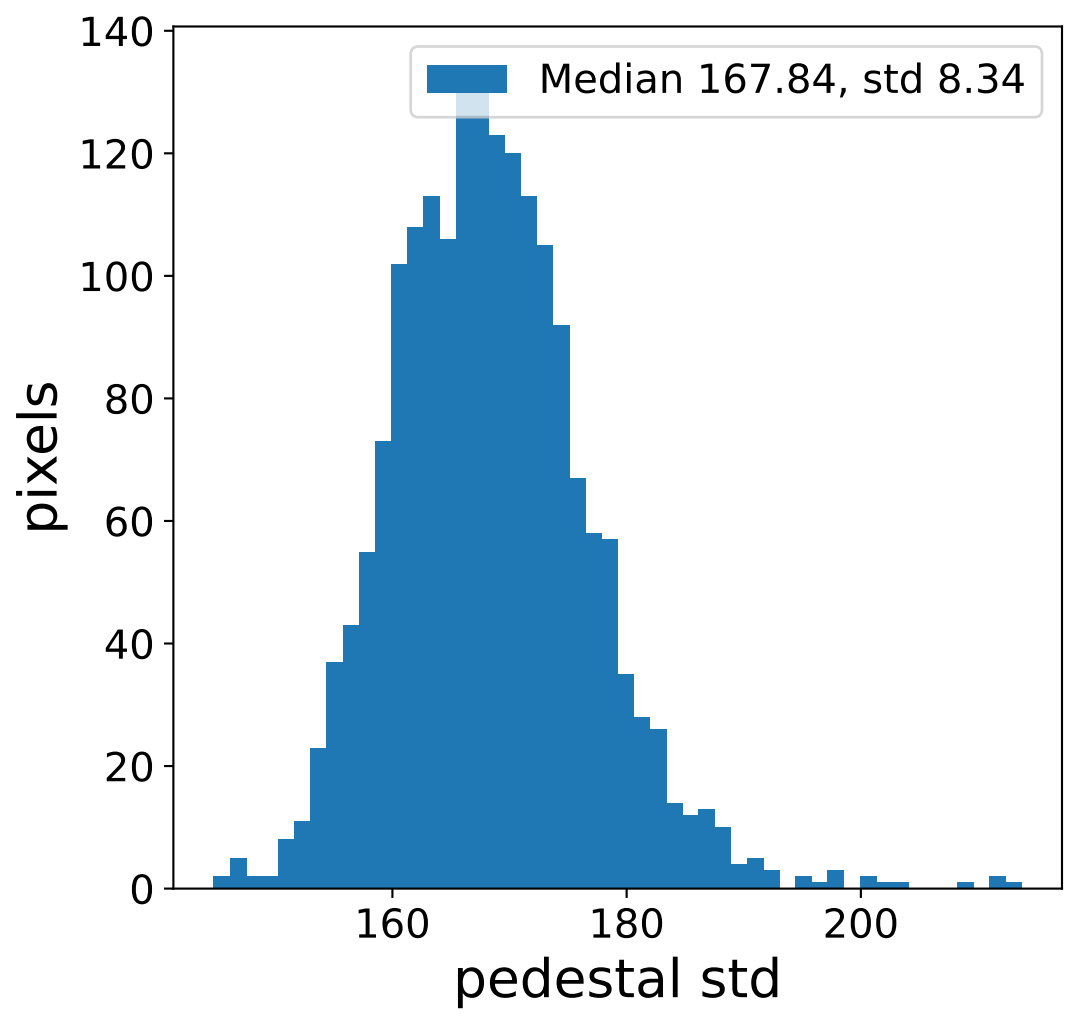

pedestal sample of 10000 events