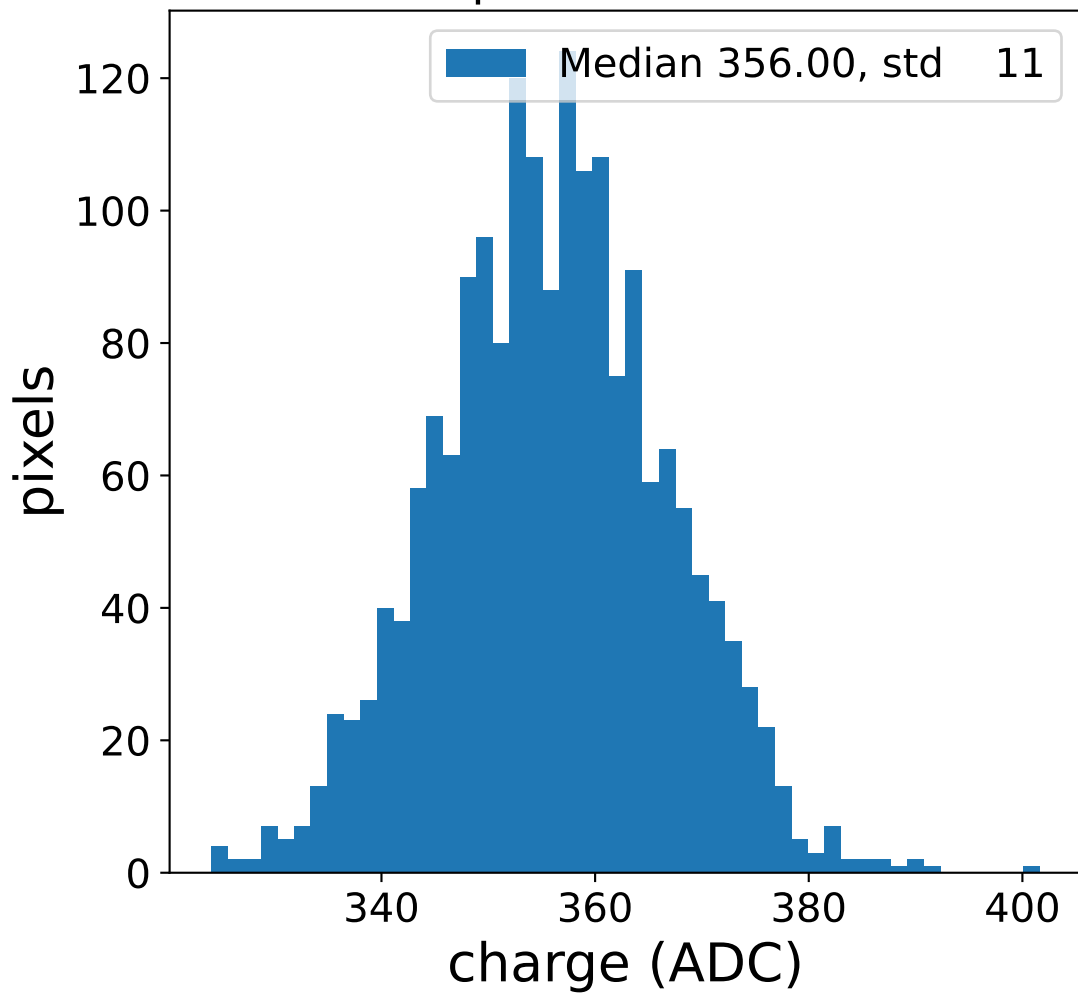

Run 9860 channel: LG

FF sample of 10000 events