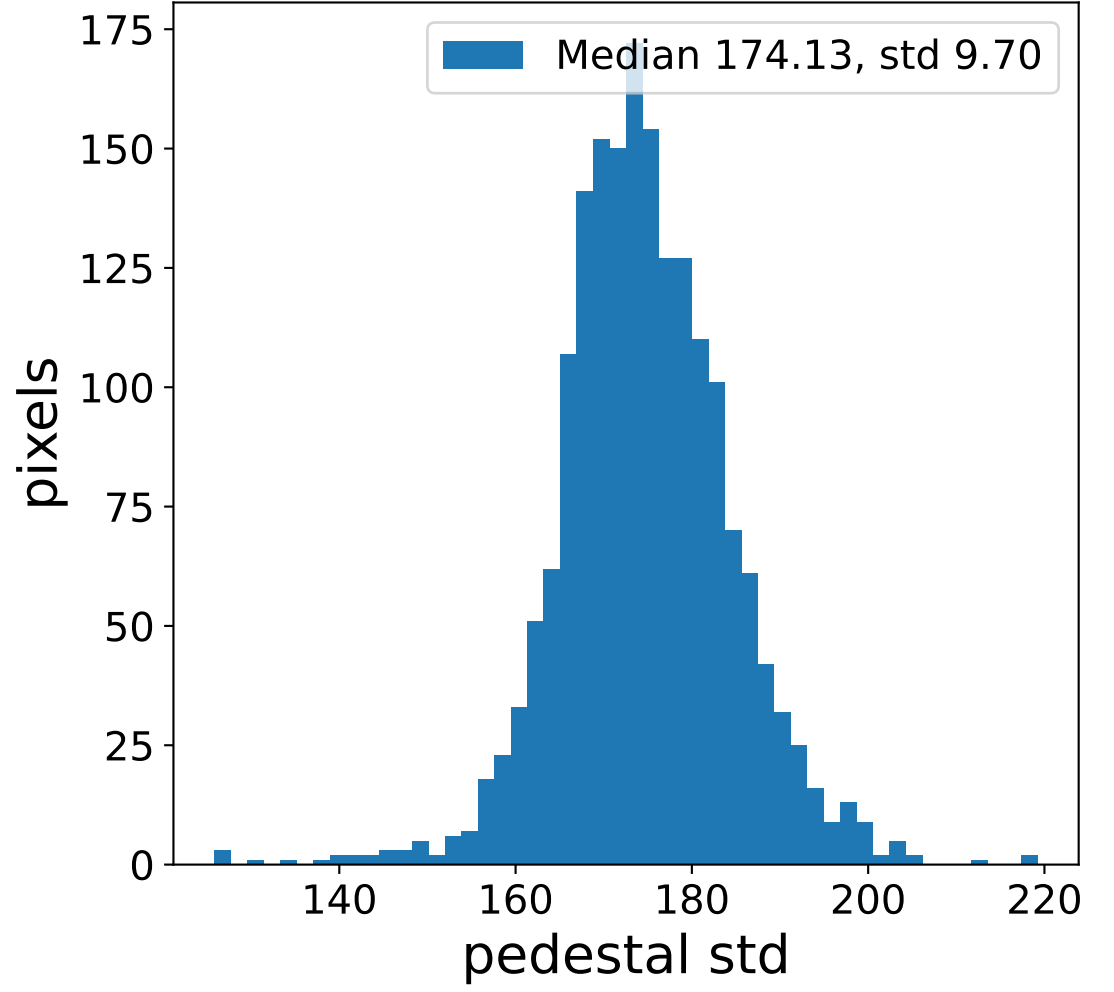

## pedestal sample of 10000 events