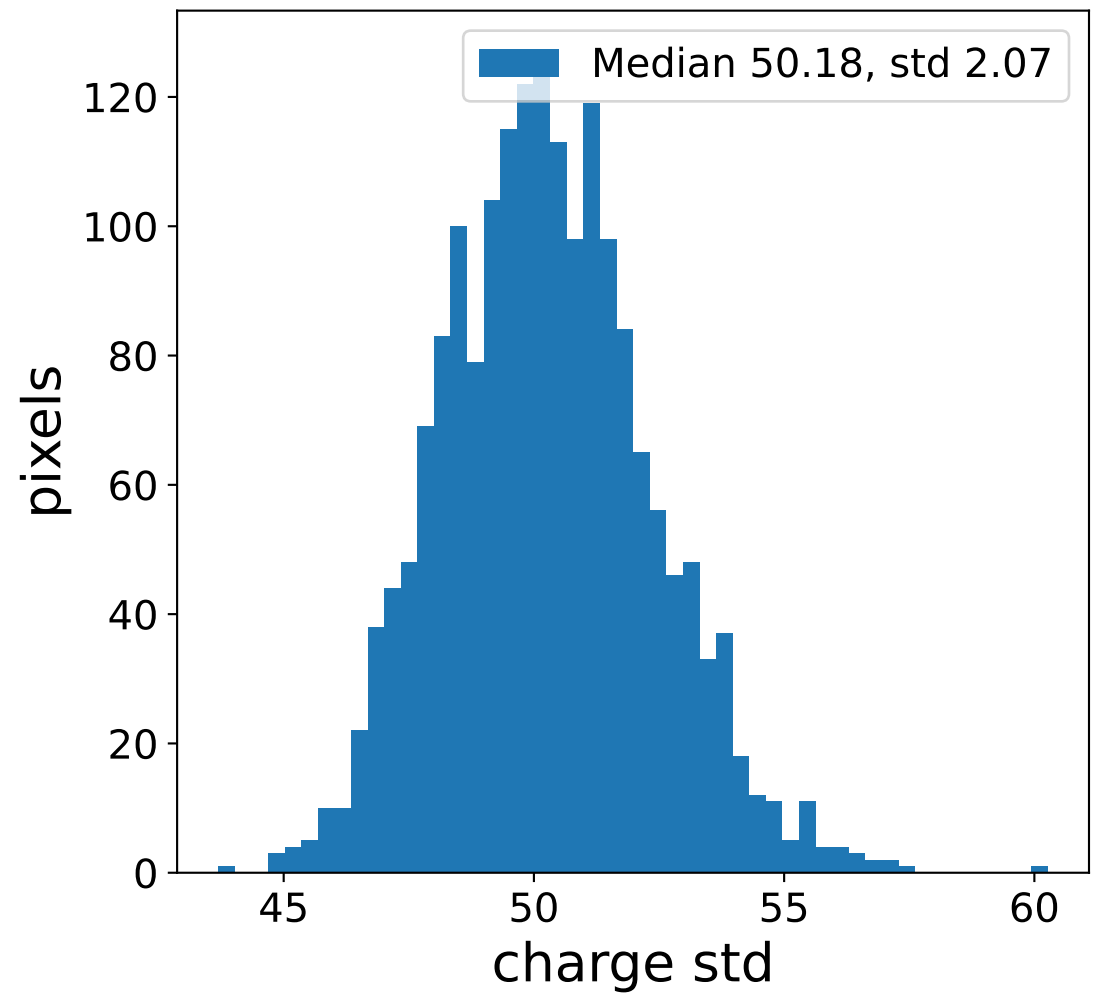

Run 9860 channel: LG

FF sample of 10000 events