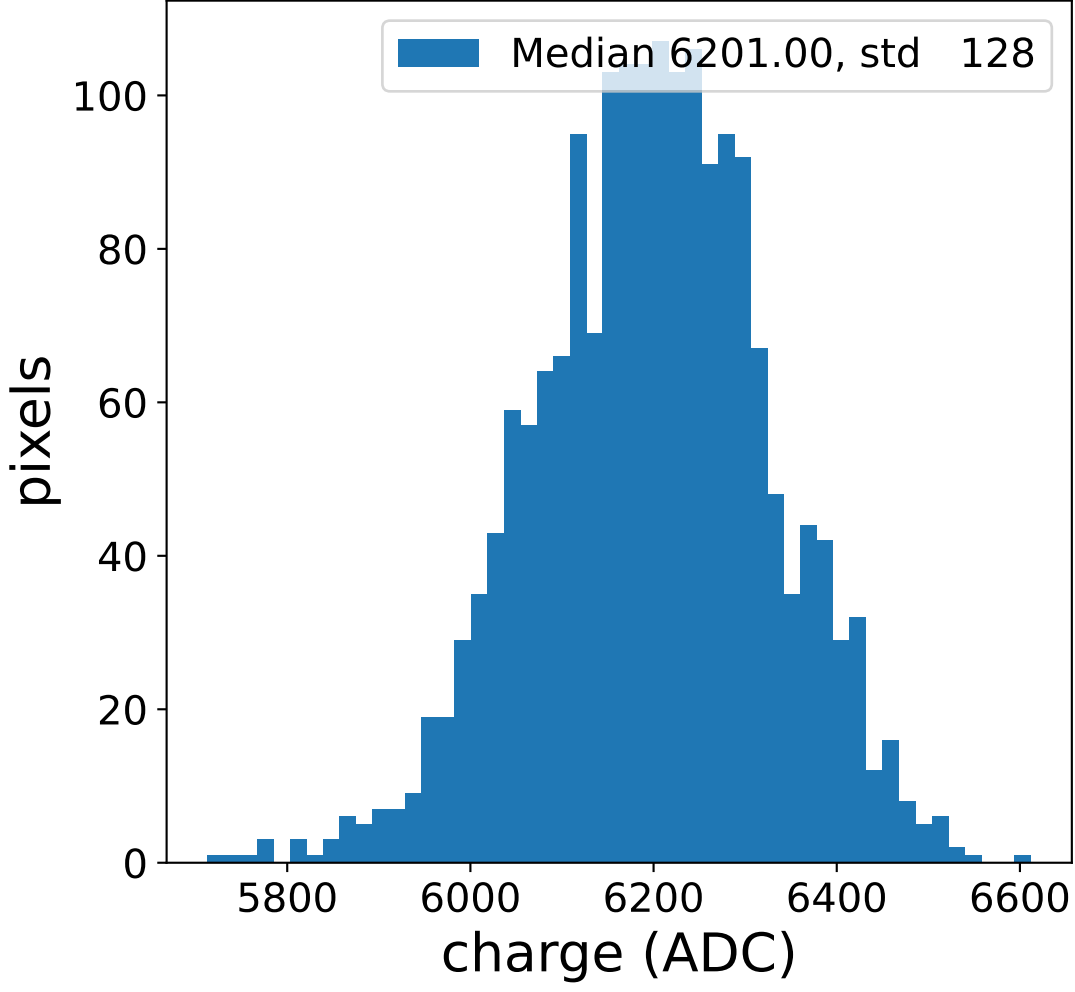

## pedestal sample of 10000 events