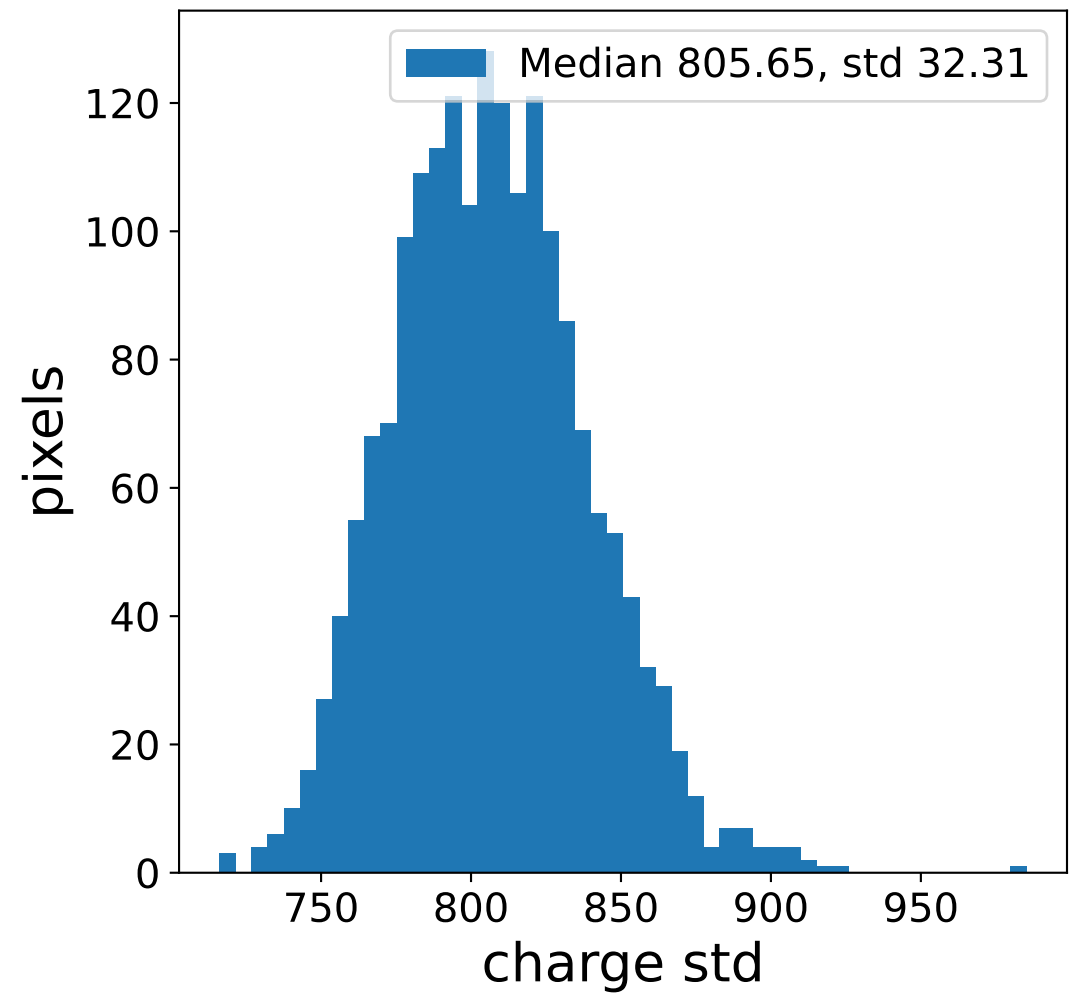

Run 9902 channel: HG

FF sample of 10000 events