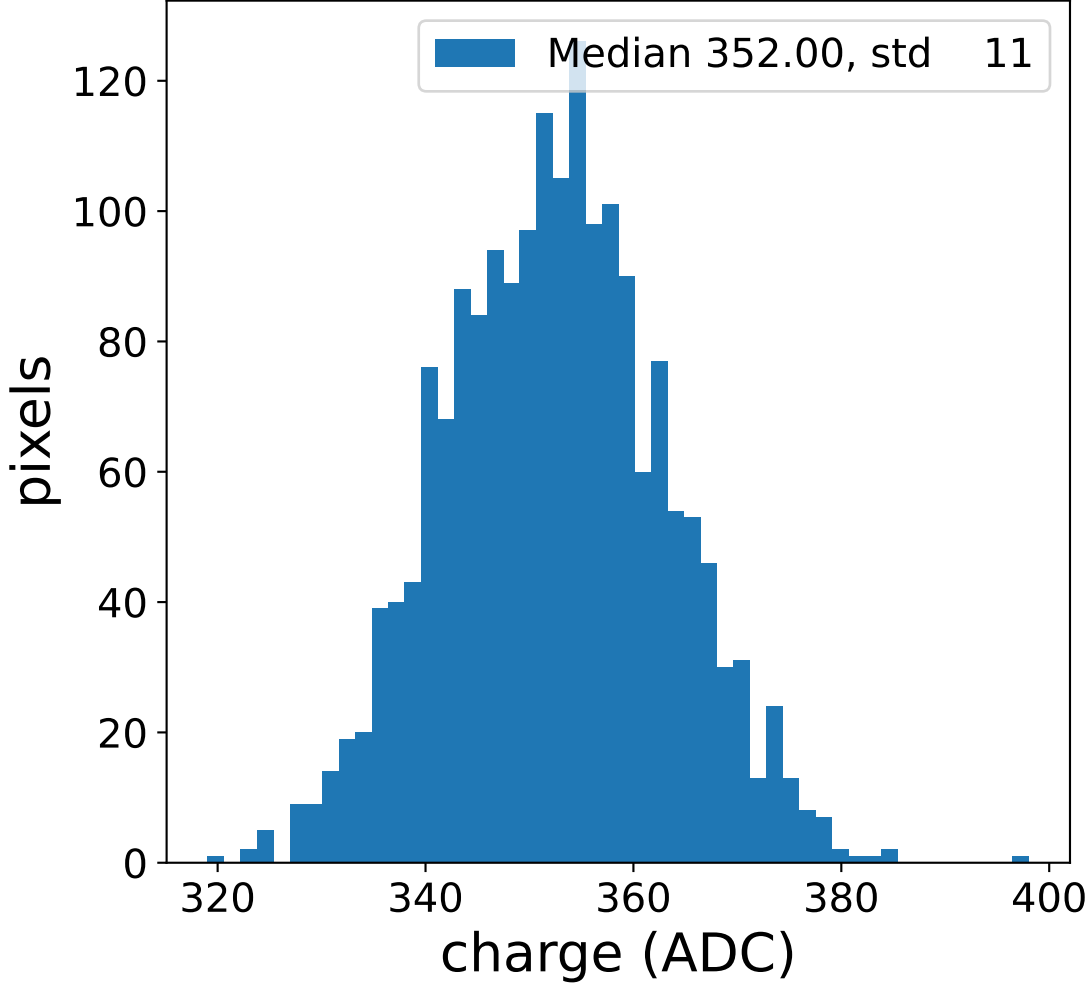

Run 9902 channel: LG

FF sample of 10000 events