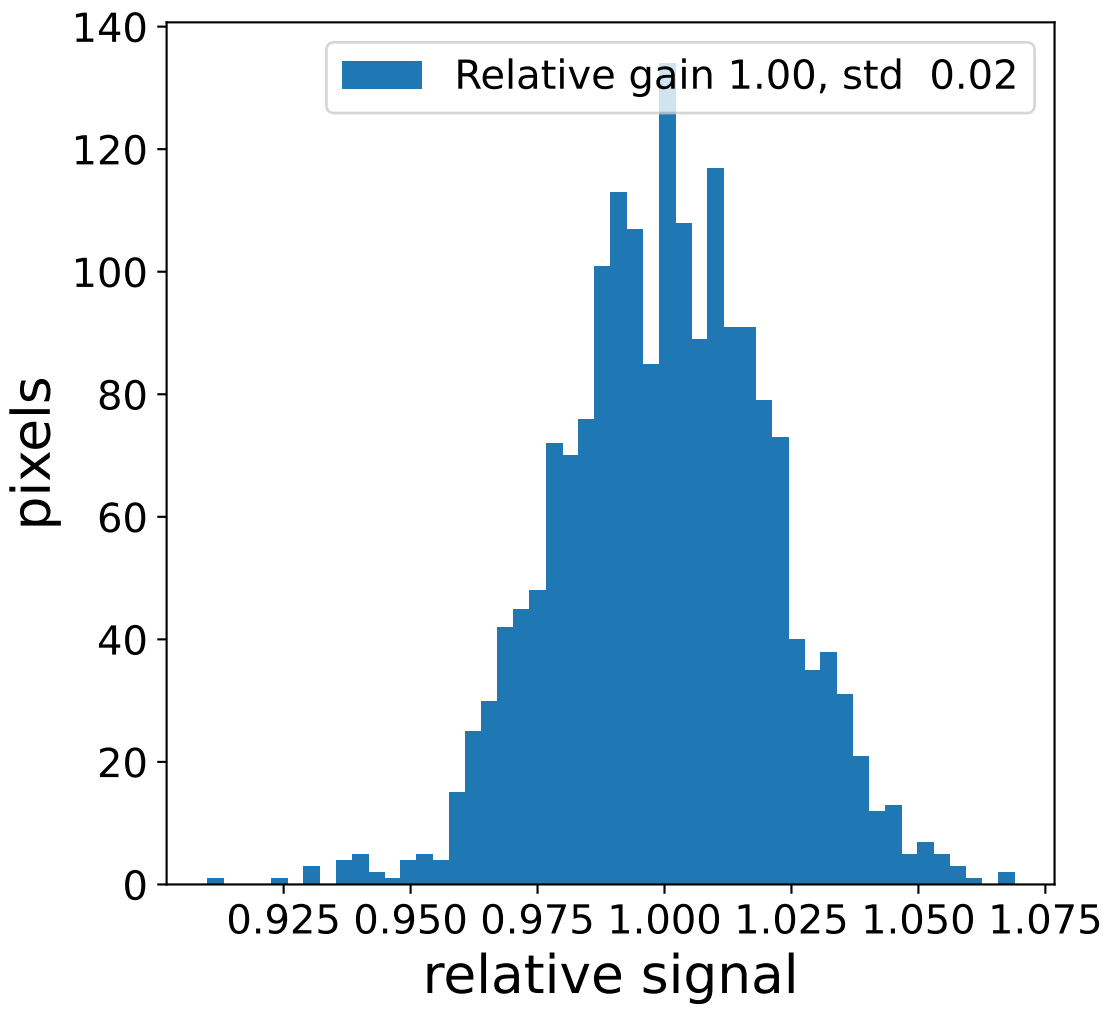

# Run 9902 channel: HG

FF sample of 10000 events

pedestal sample of 10000 events