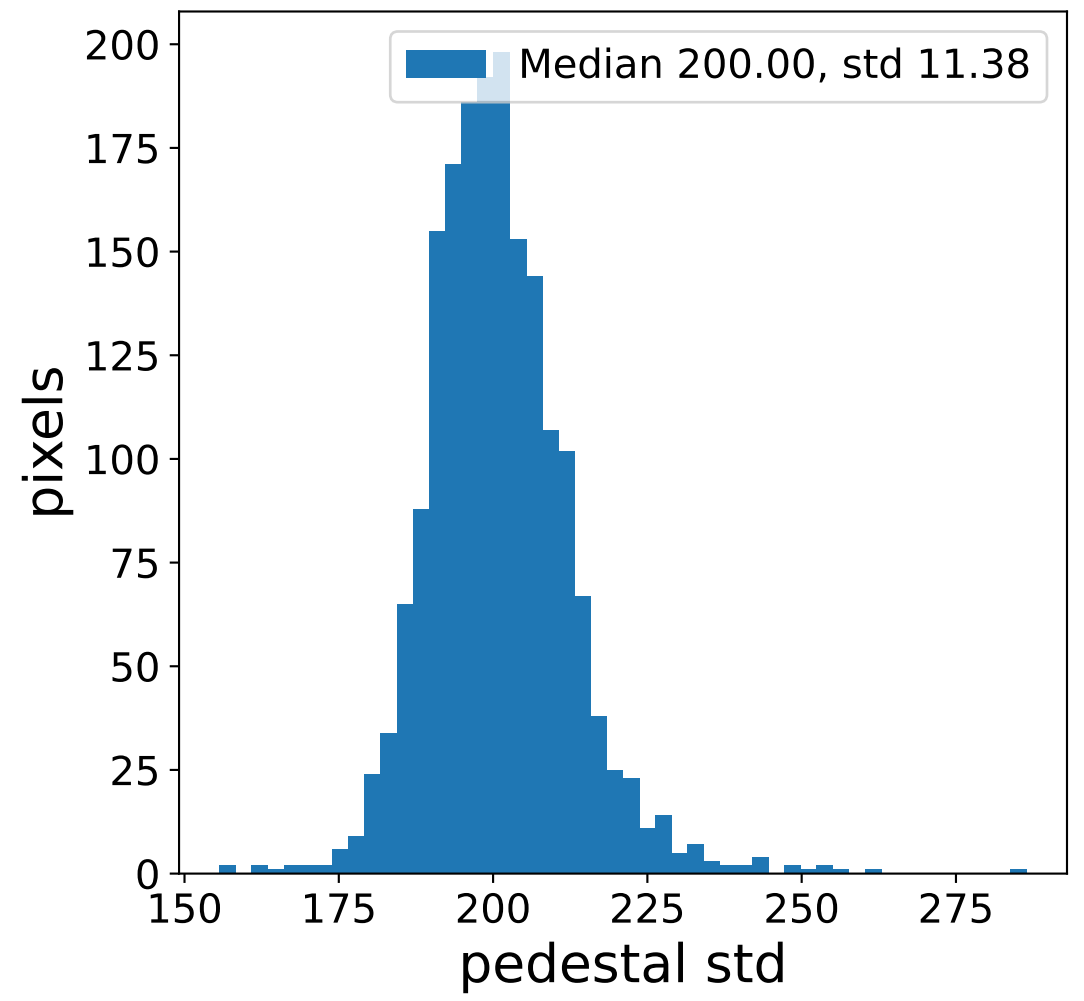

pedestal sample of 10000 events