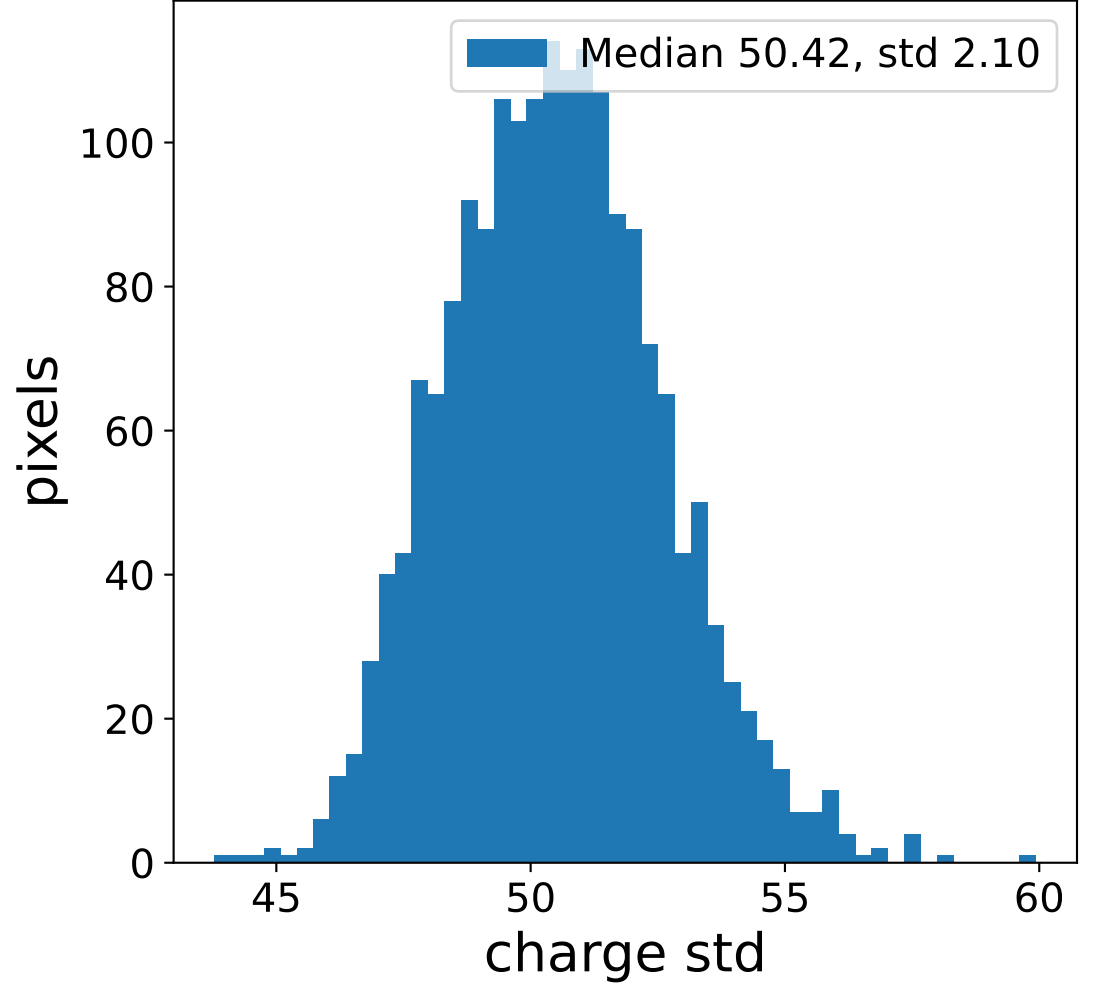

Run 9902 channel: LG

FF sample of 10000 events