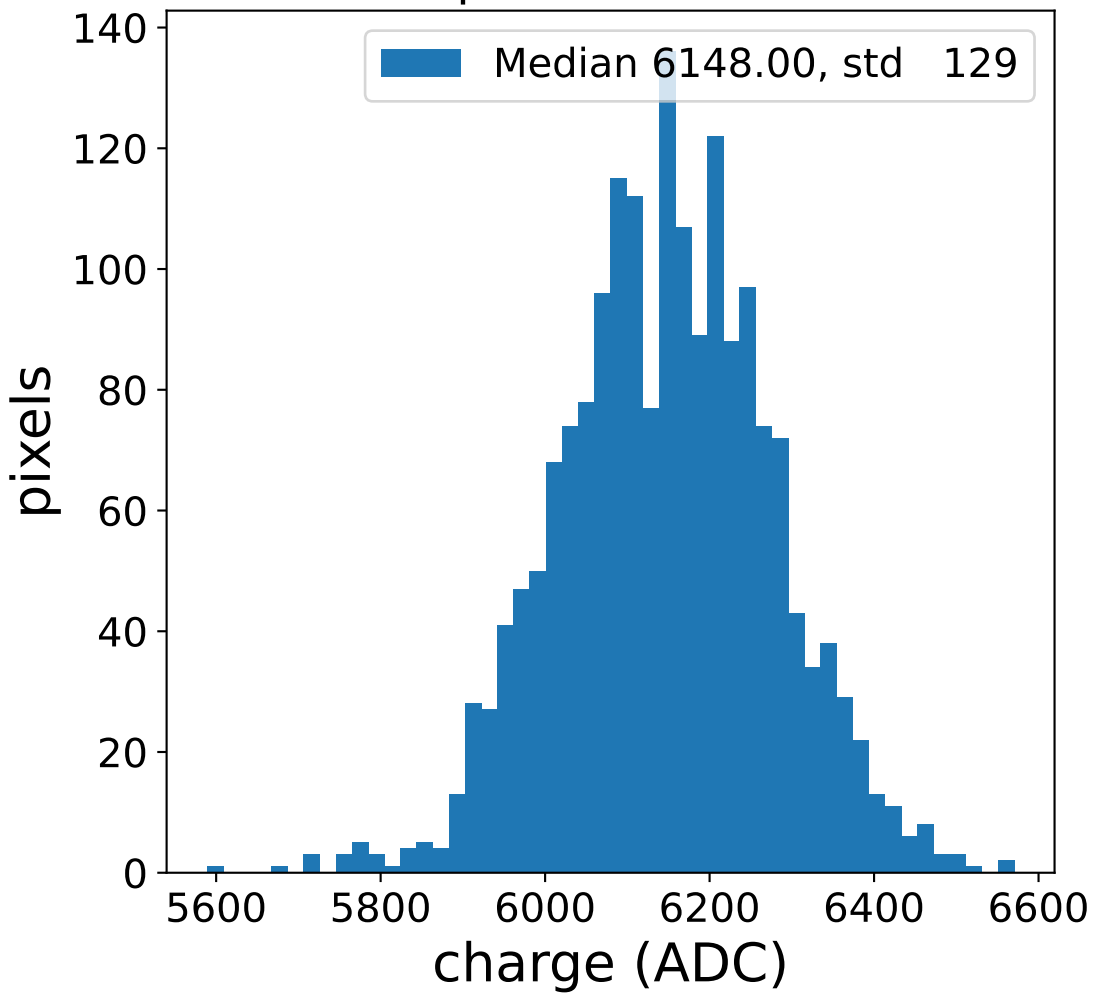

Run 9902 channel: HG

FF sample of 10000 events