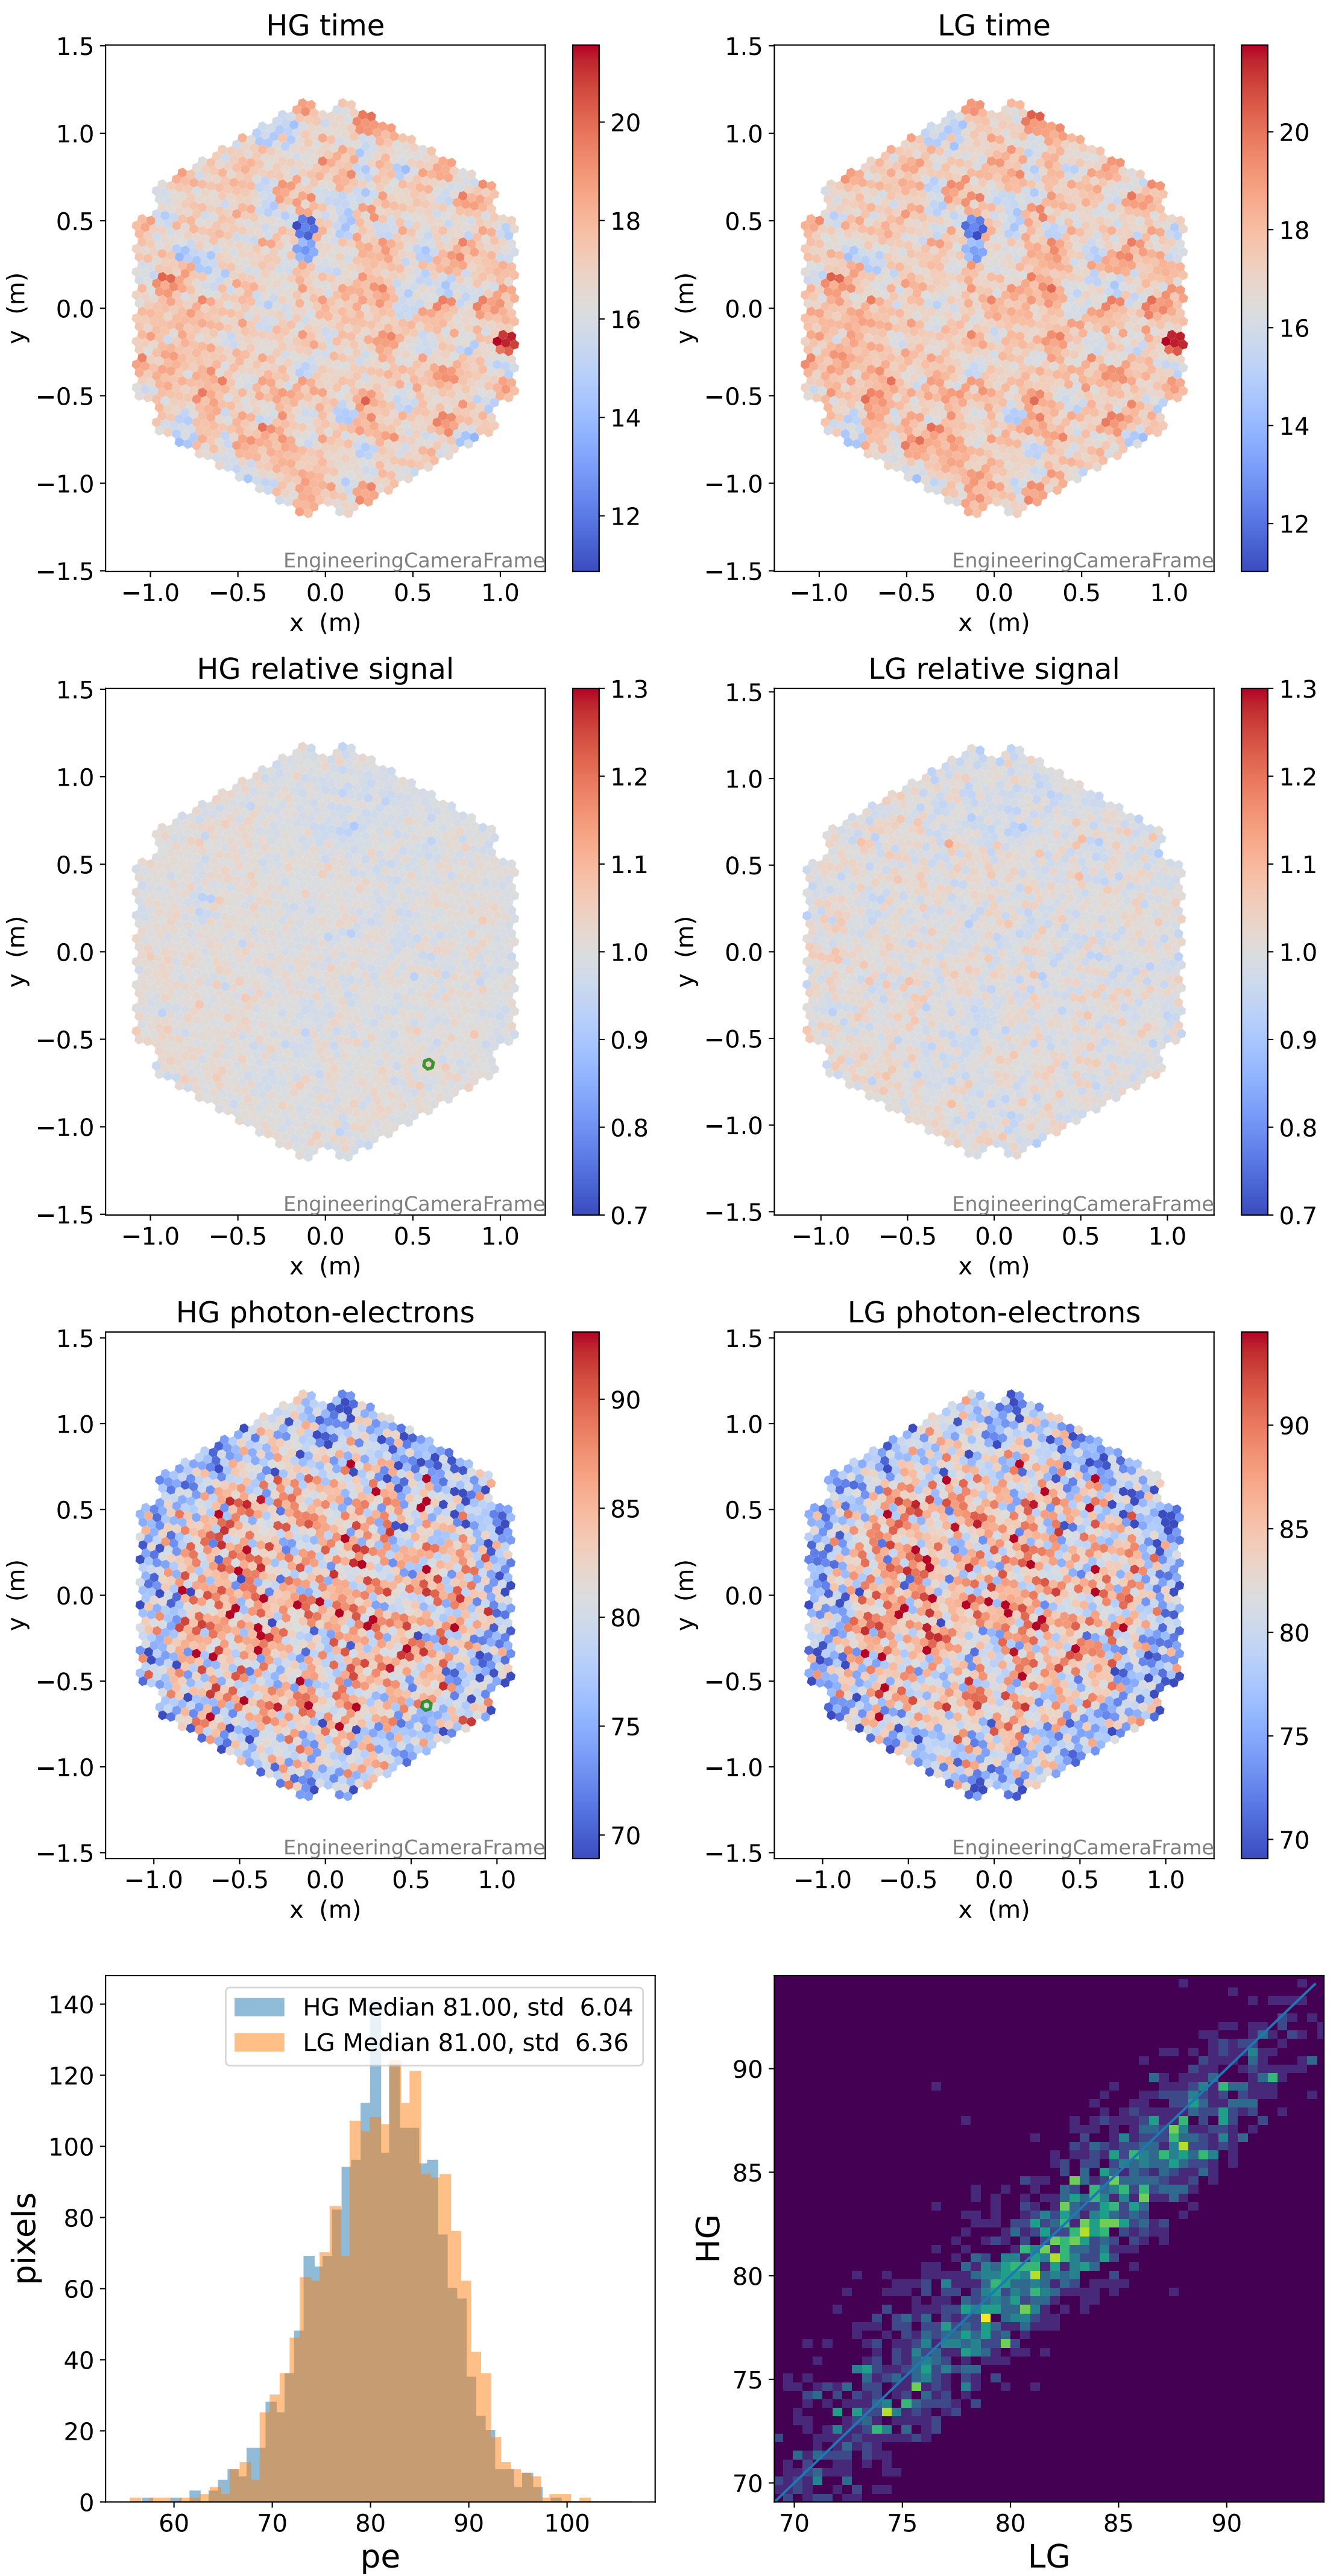

# Run 9902 channel: HG

FF sample of 10000 events

pedestal sample of 10000 events

## pedestal sample of 10000 events