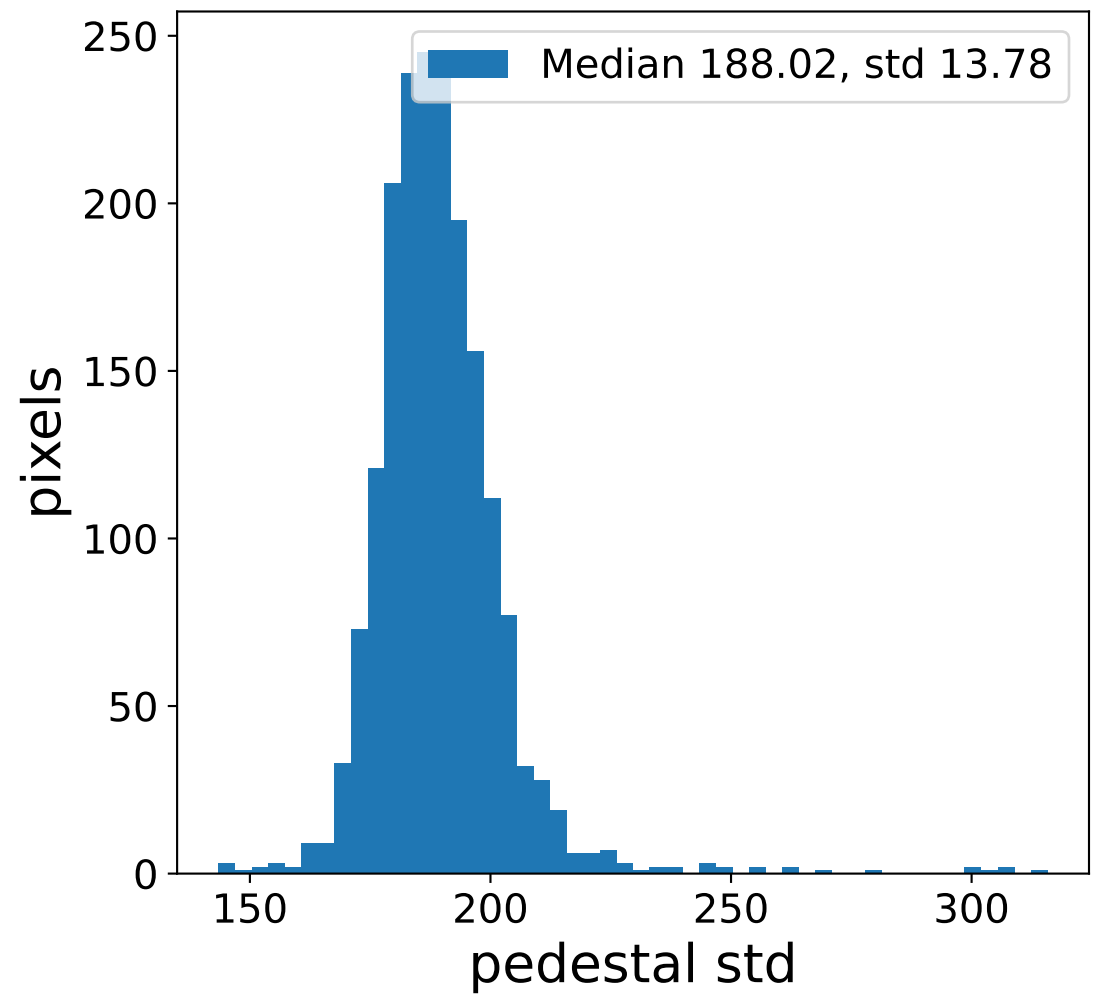

Run 10216

Run 10216

Run 10216 channel: HG

FF sample of 10000 events

pedestal sample of 10000 events

Run 10216 channel: LG

FF sample of 10000 events

pedestal sample of 10000 events