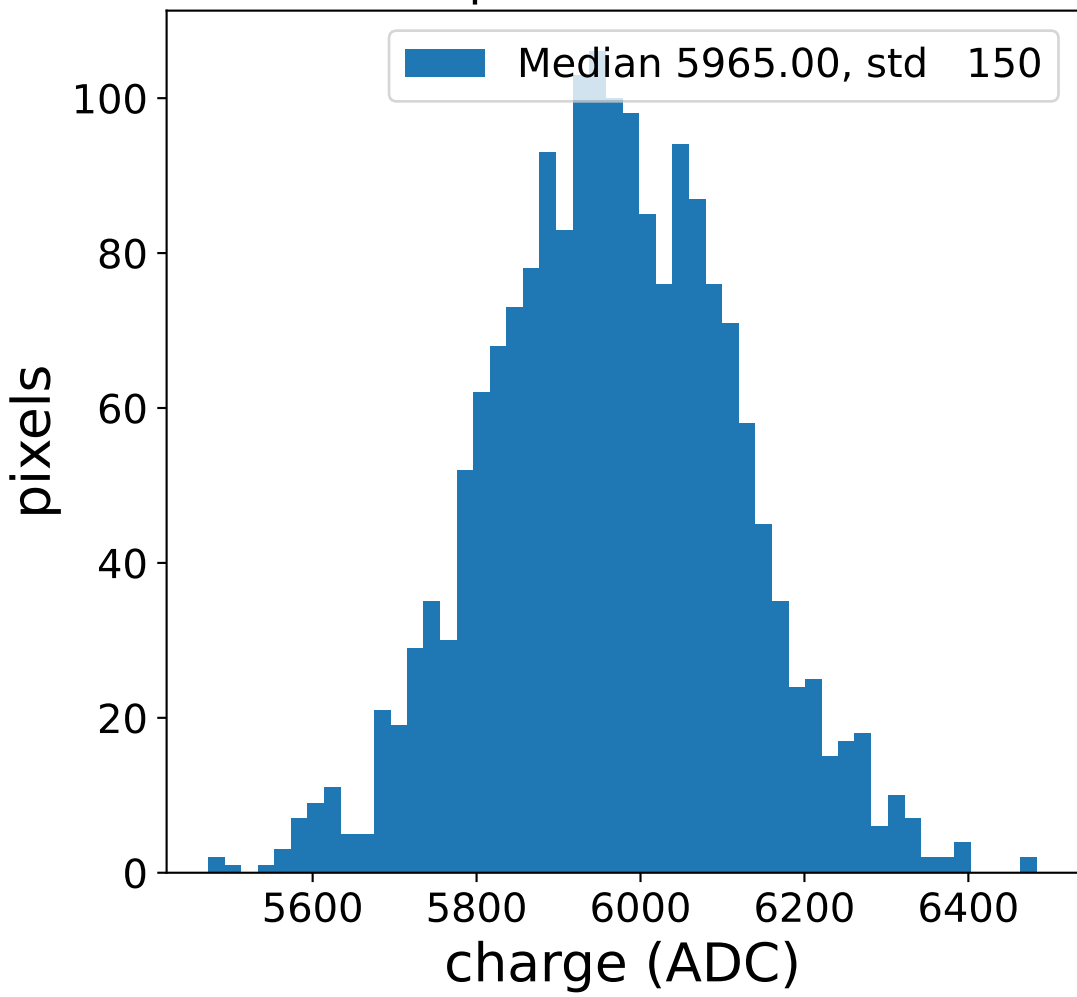

Run 10216

Run 10216

Run 10216 channel: HG

FF sample of 10000 events

pedestal sample of 10000 events

Run 10216 channel: LG

FF sample of 10000 events

pedestal sample of 10000 events