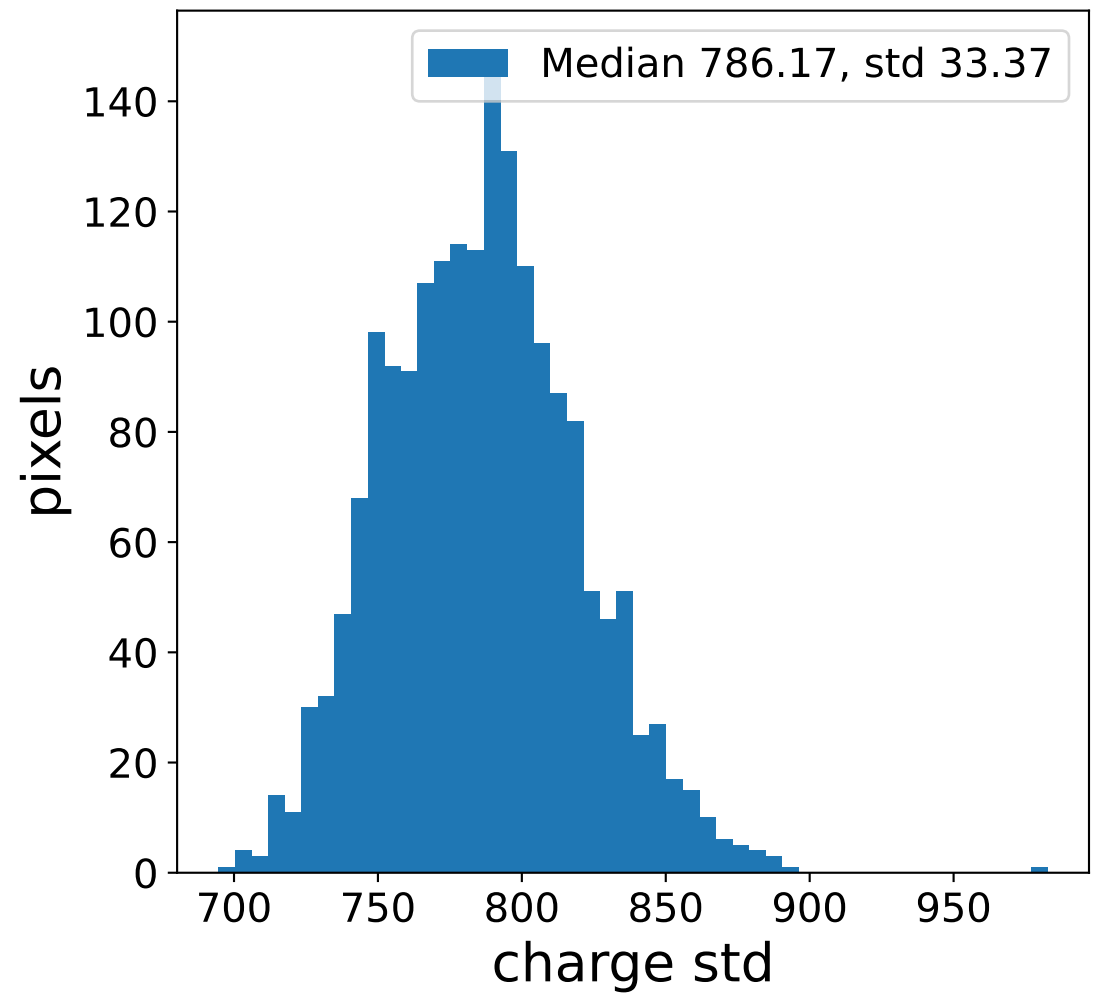

Run 10216

Run 10216

Run 10216 channel: HG

FF sample of 10000 events

pedestal sample of 10000 events

Run 10216 channel: LG

FF sample of 10000 events

pedestal sample of 10000 events