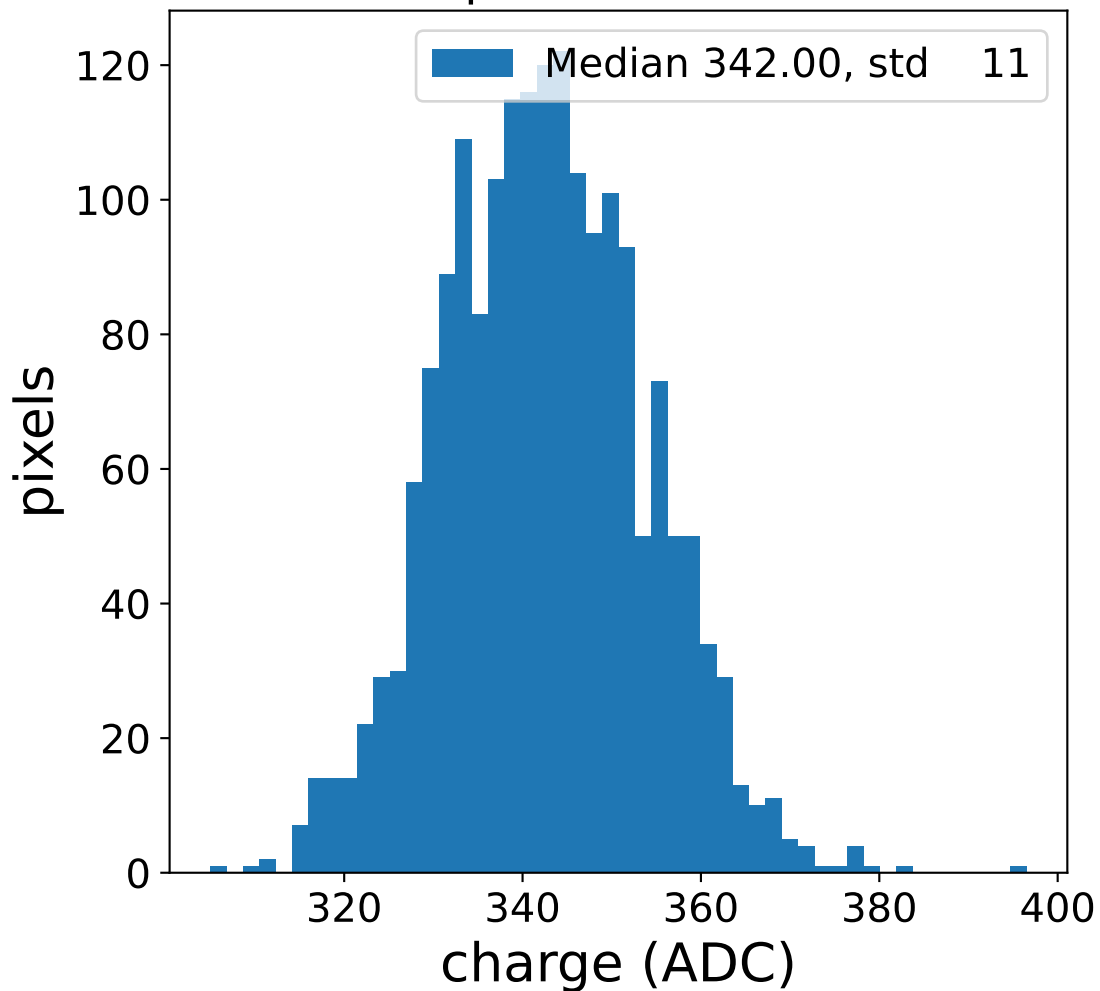

Run 10216

Run 10216

Run 10216 channel: HG

FF sample of 10000 events

pedestal sample of 10000 events

Run 10216 channel: LG

FF sample of 10000 events

pedestal sample of 10000 events