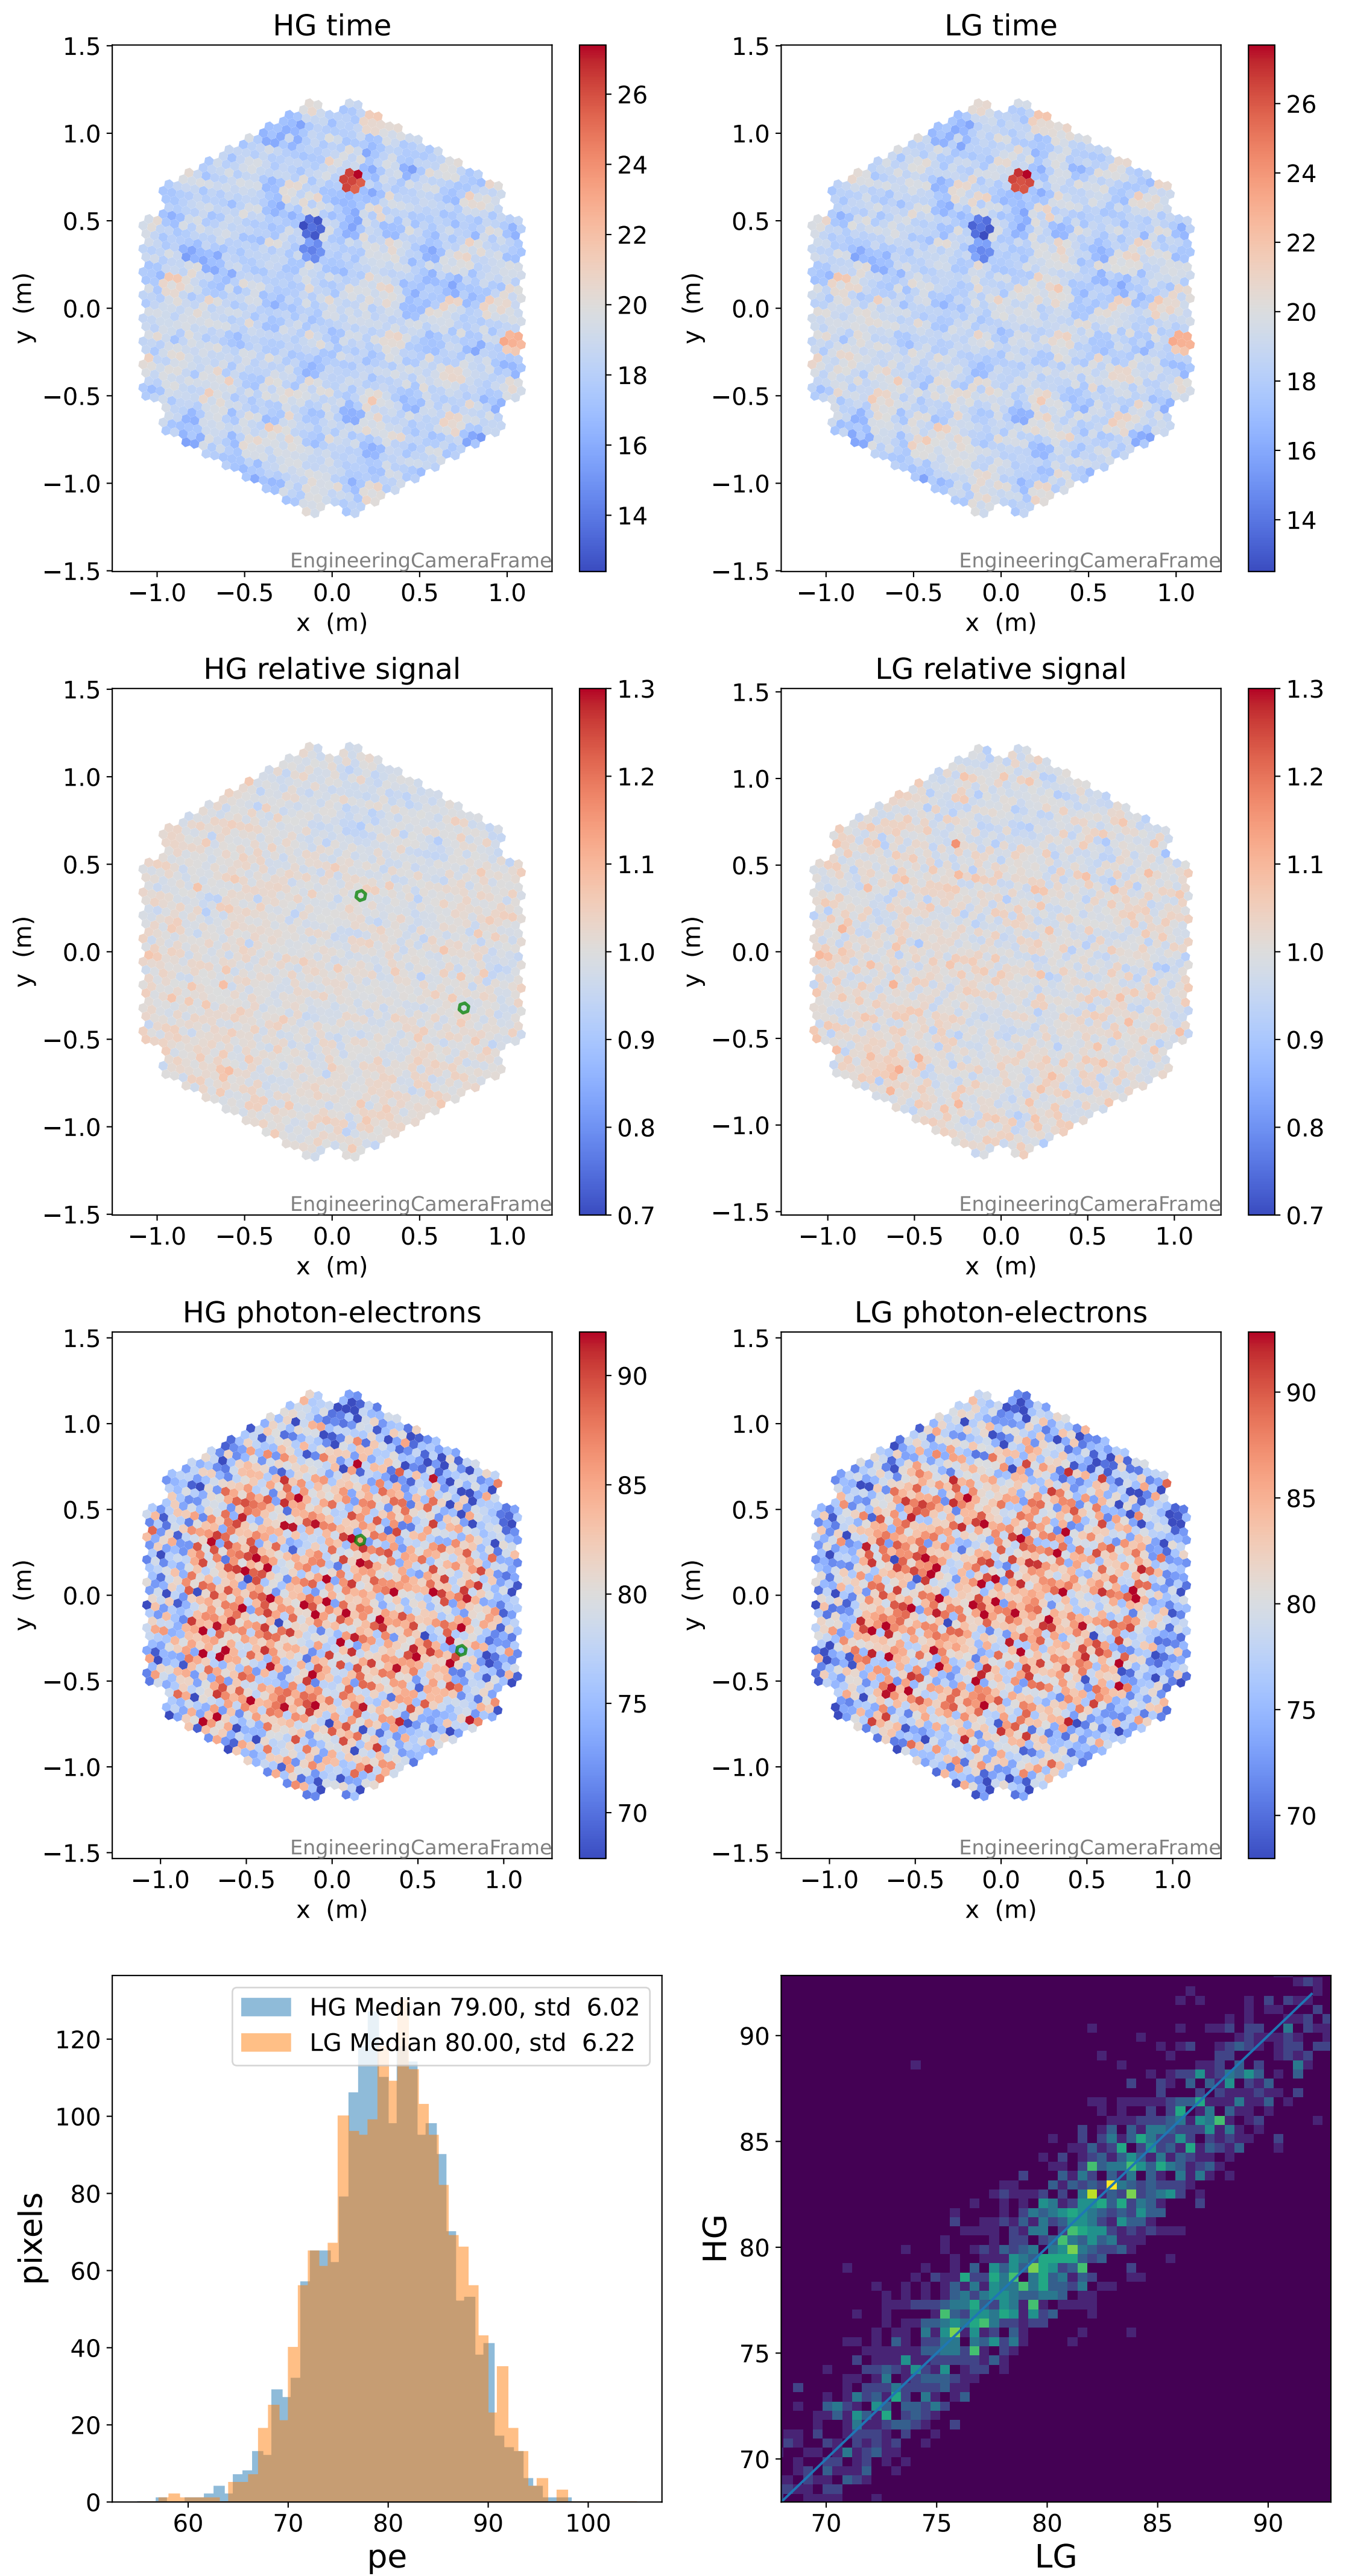

Run 10216

Run 10216

Run 10216 channel: HG

FF sample of 10000 events

pedestal sample of 10000 events

Run 10216 channel: LG

FF sample of 10000 events

pedestal sample of 10000 events