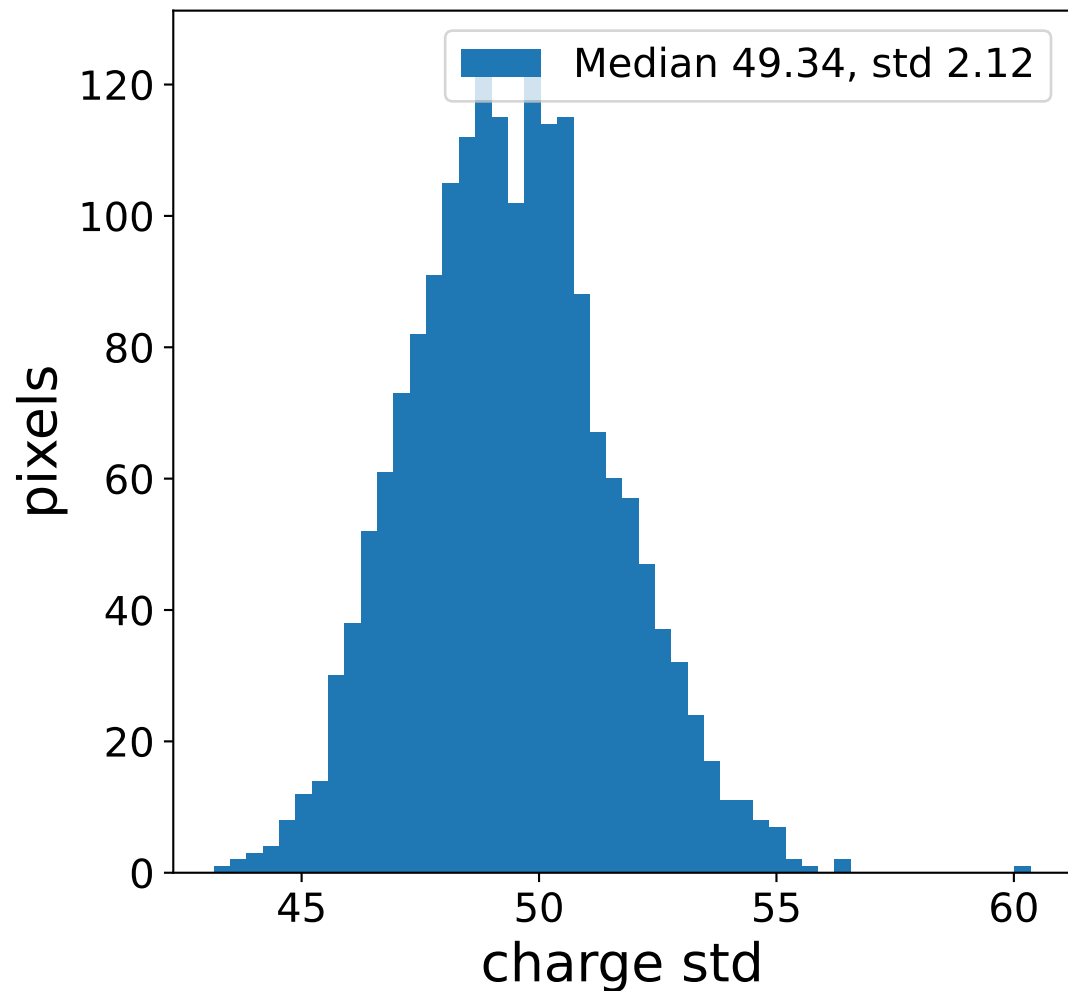

Run 10216

Run 10216

Run 10216 channel: HG

FF sample of 10000 events

pedestal sample of 10000 events

Run 10216 channel: LG

FF sample of 10000 events

pedestal sample of 10000 events