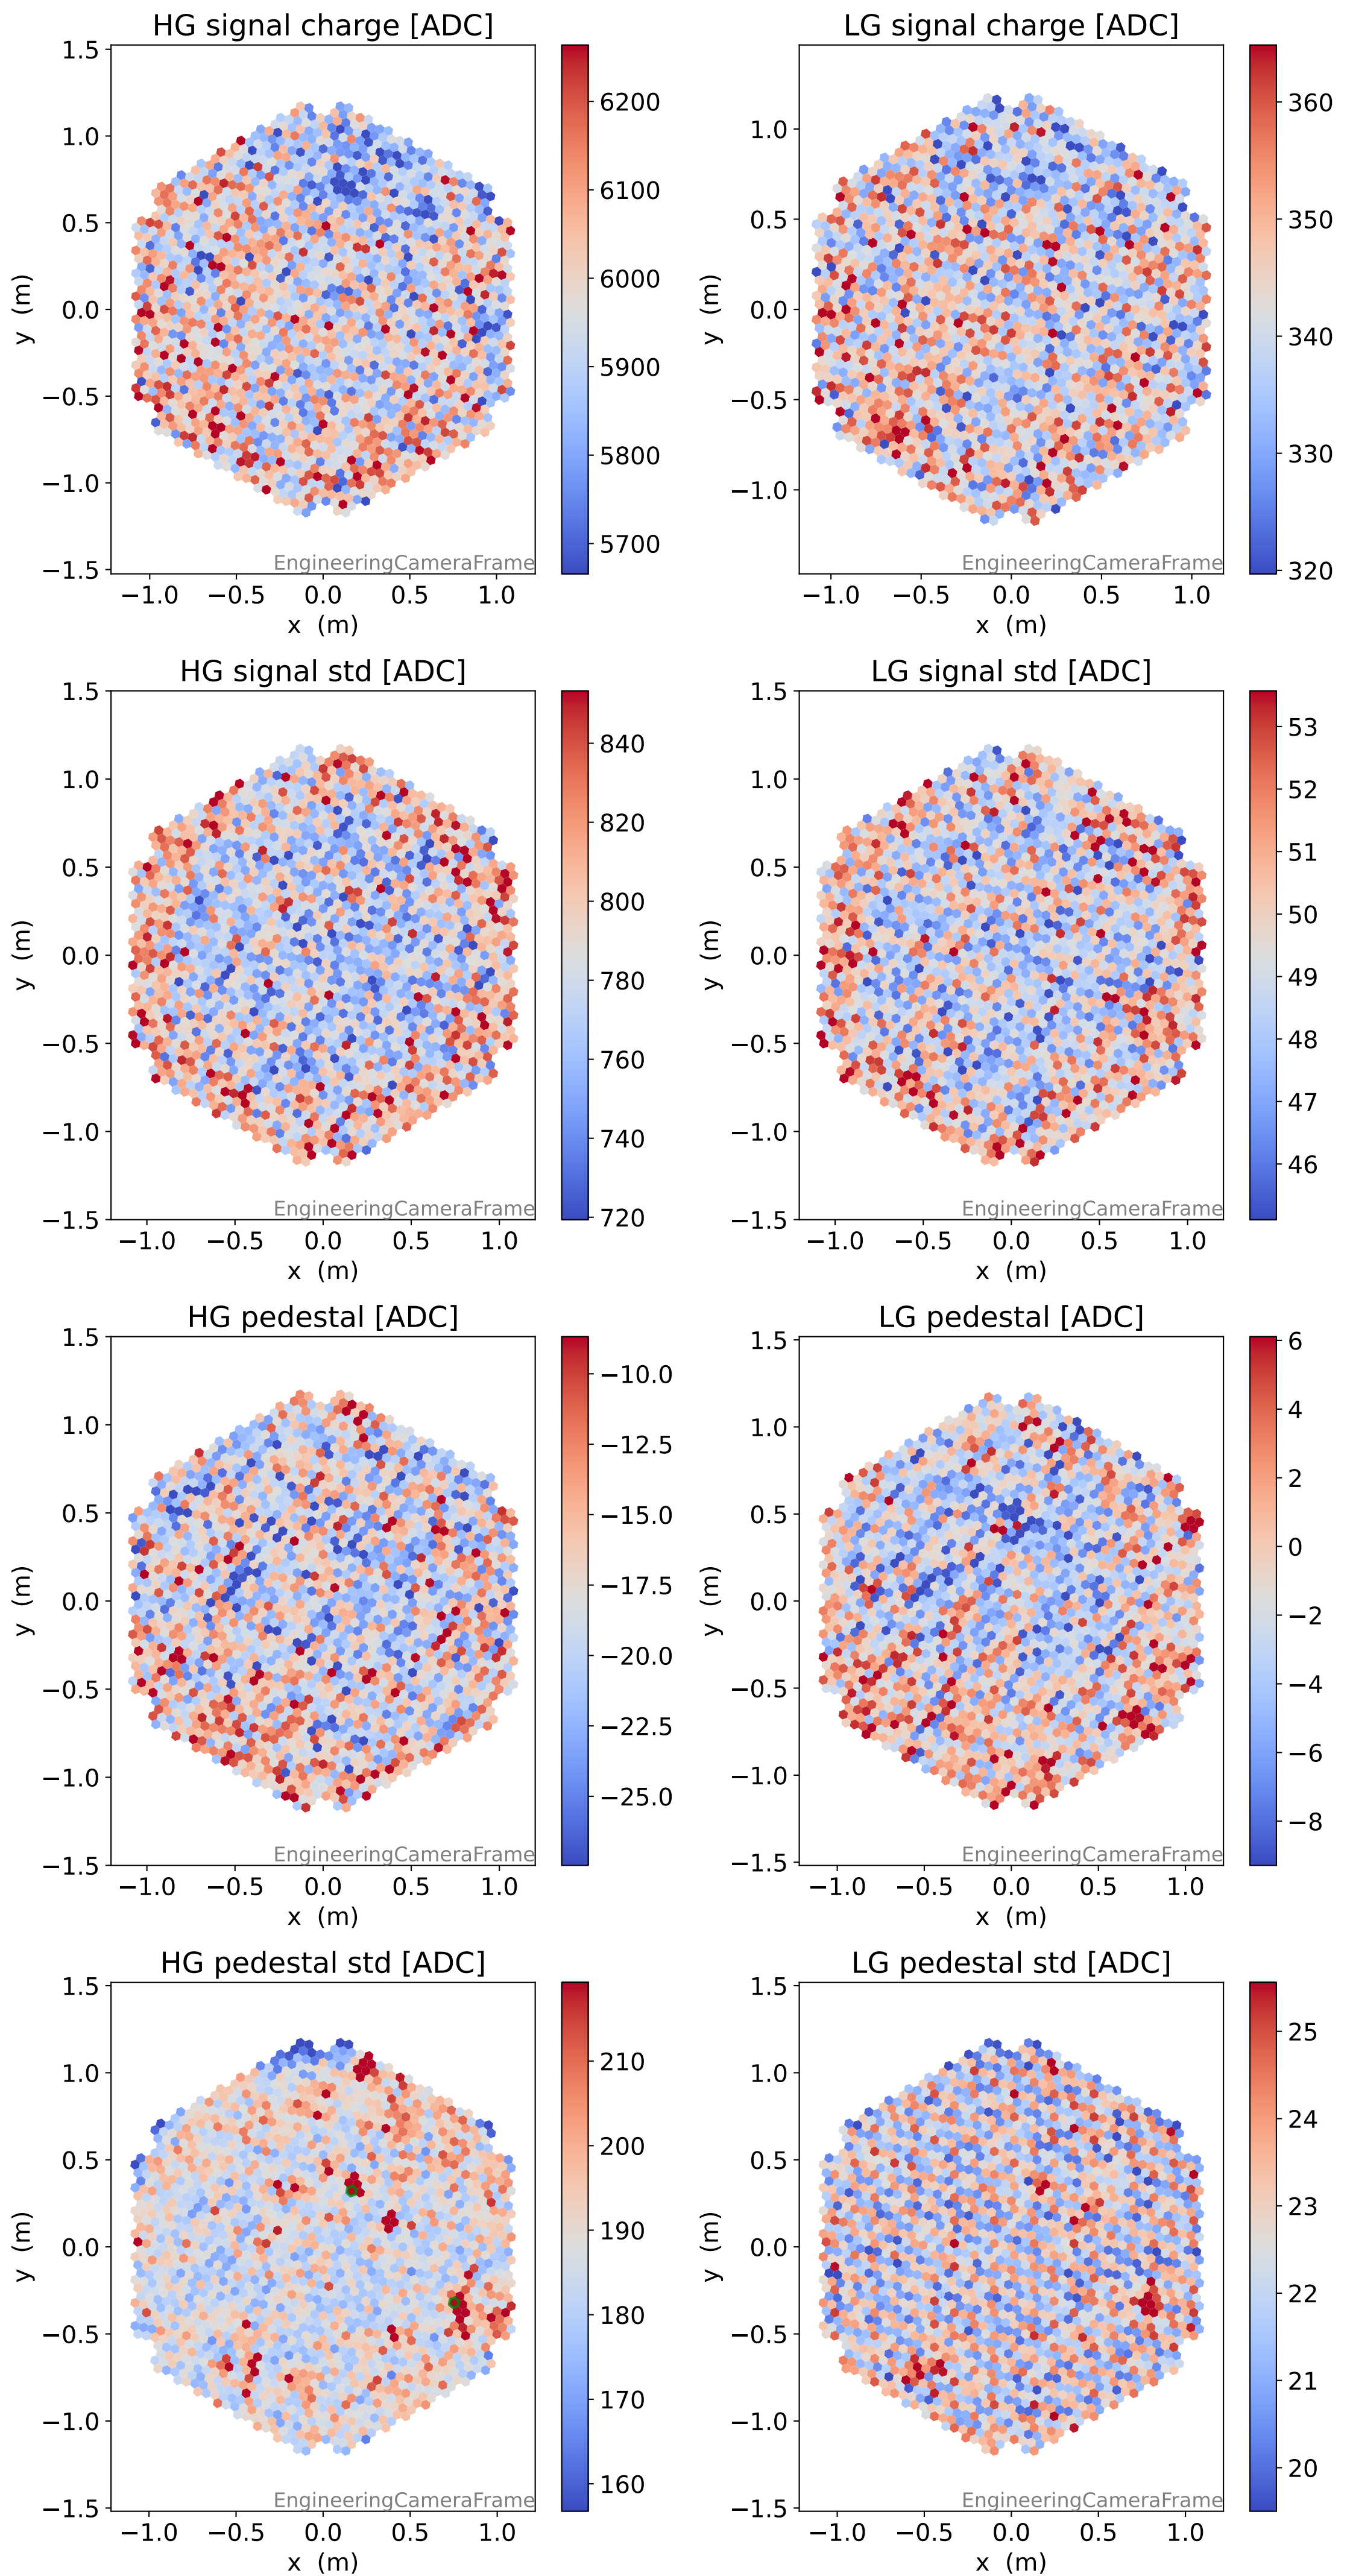

Run 10216

Run 10216

Run 10216 channel: HG

FF sample of 10000 events

pedestal sample of 10000 events

Run 10216 channel: LG

FF sample of 10000 events

pedestal sample of 10000 events