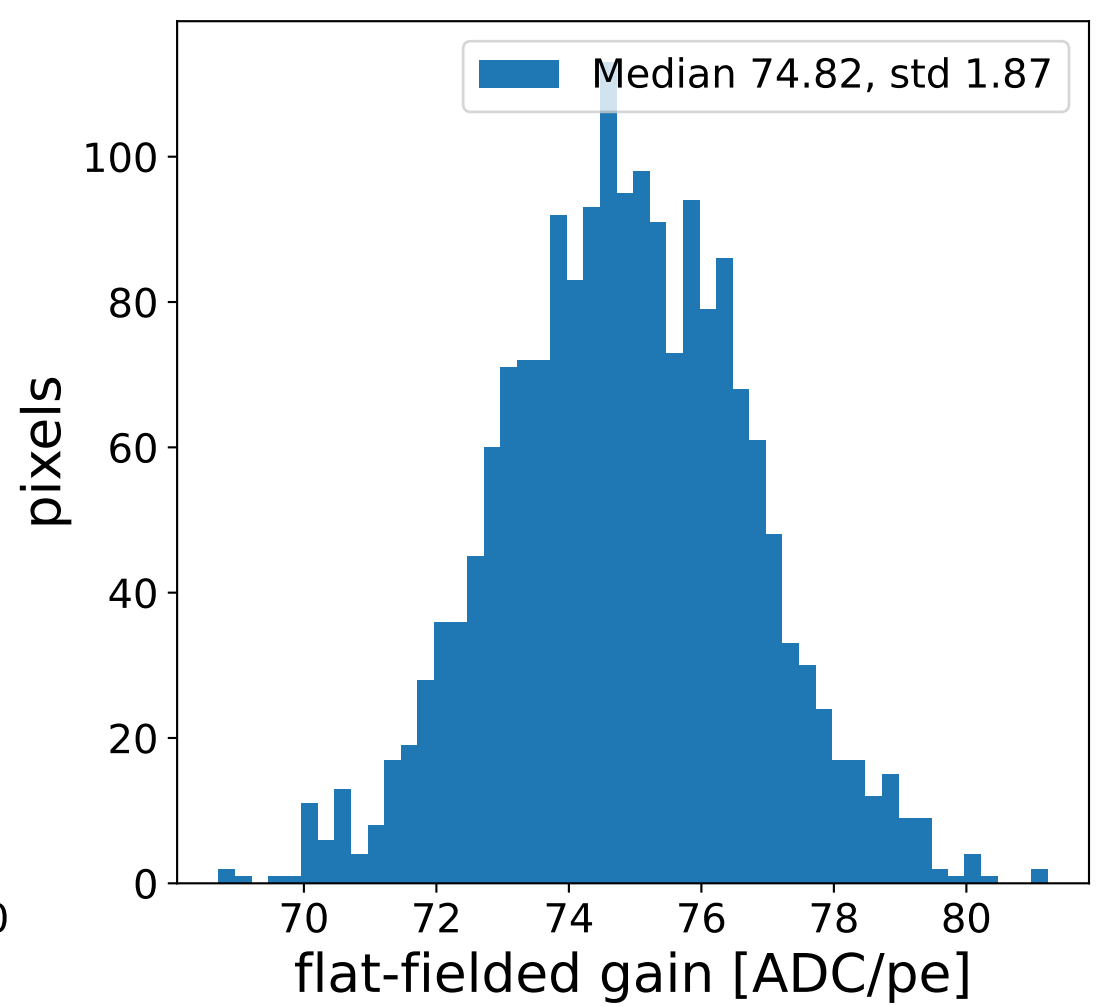

Run 10216

Run 10216

Run 10216 channel: HG

FF sample of 10000 events

pedestal sample of 10000 events

Run 10216 channel: LG

FF sample of 10000 events

pedestal sample of 10000 events