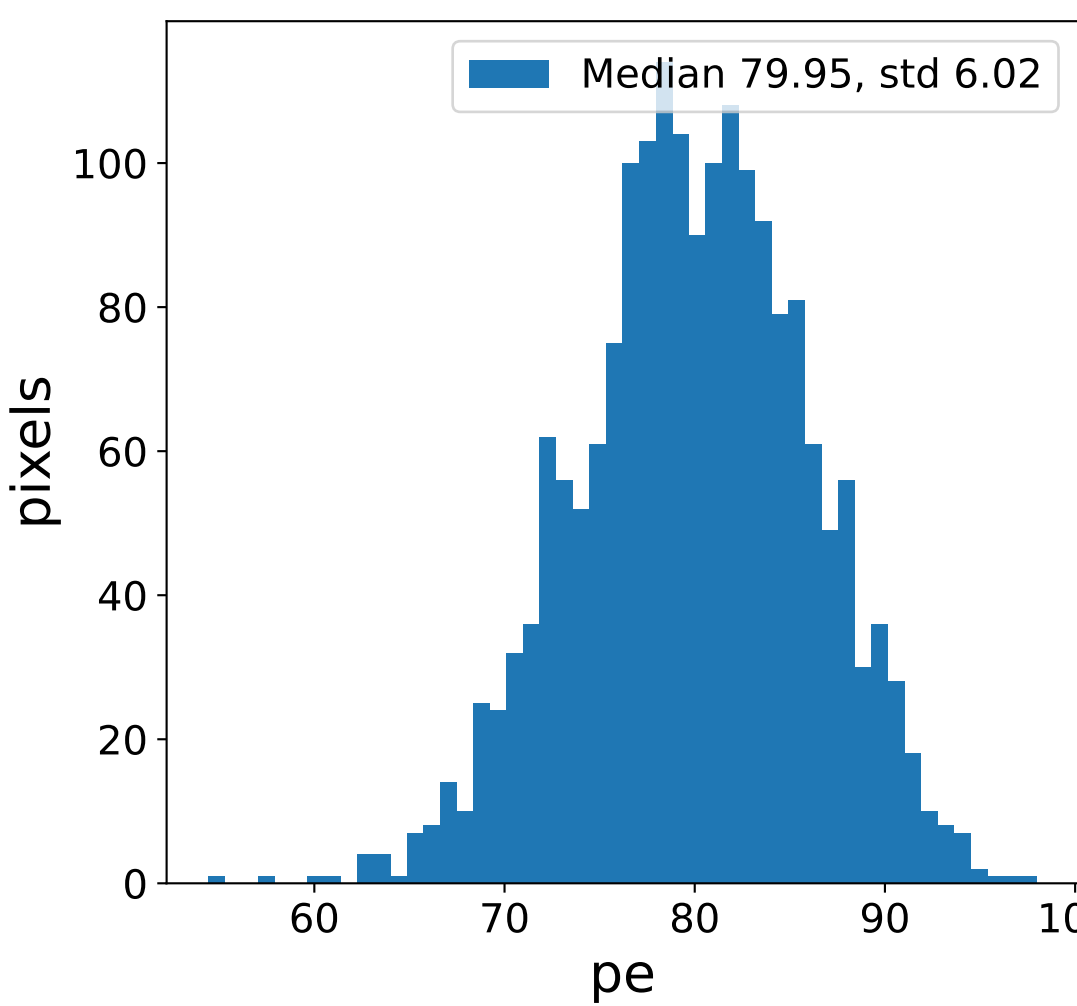

Run 10216

Run 10216

Run 10216 channel: HG

FF sample of 10000 events

pedestal sample of 10000 events

Run 10216 channel: LG

FF sample of 10000 events

pedestal sample of 10000 events