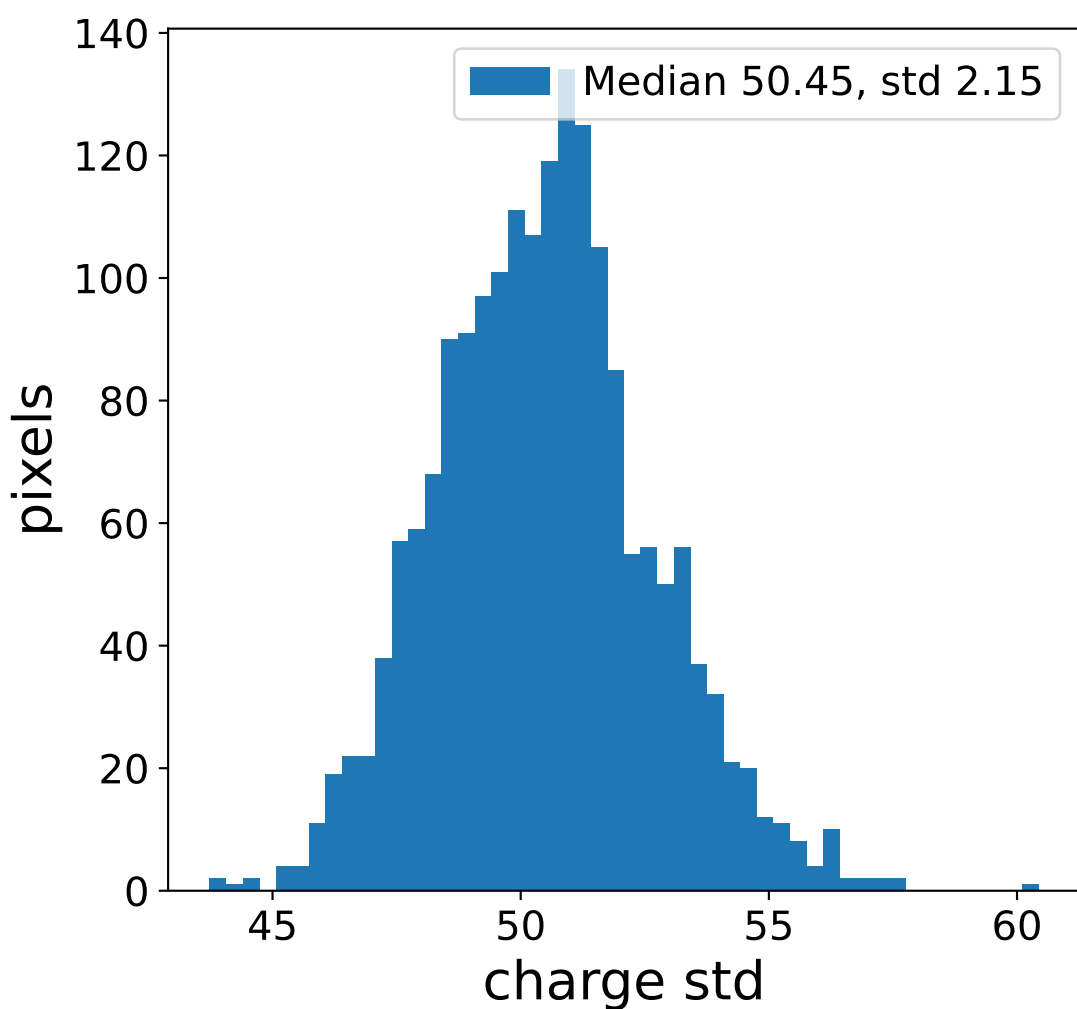

Run 10867

Run 10867

Run 10867 channel: HG

FF sample of 10000 events

pedestal sample of 10000 events

Run 10867 channel: LG

FF sample of 10000 events

pedestal sample of 10000 events