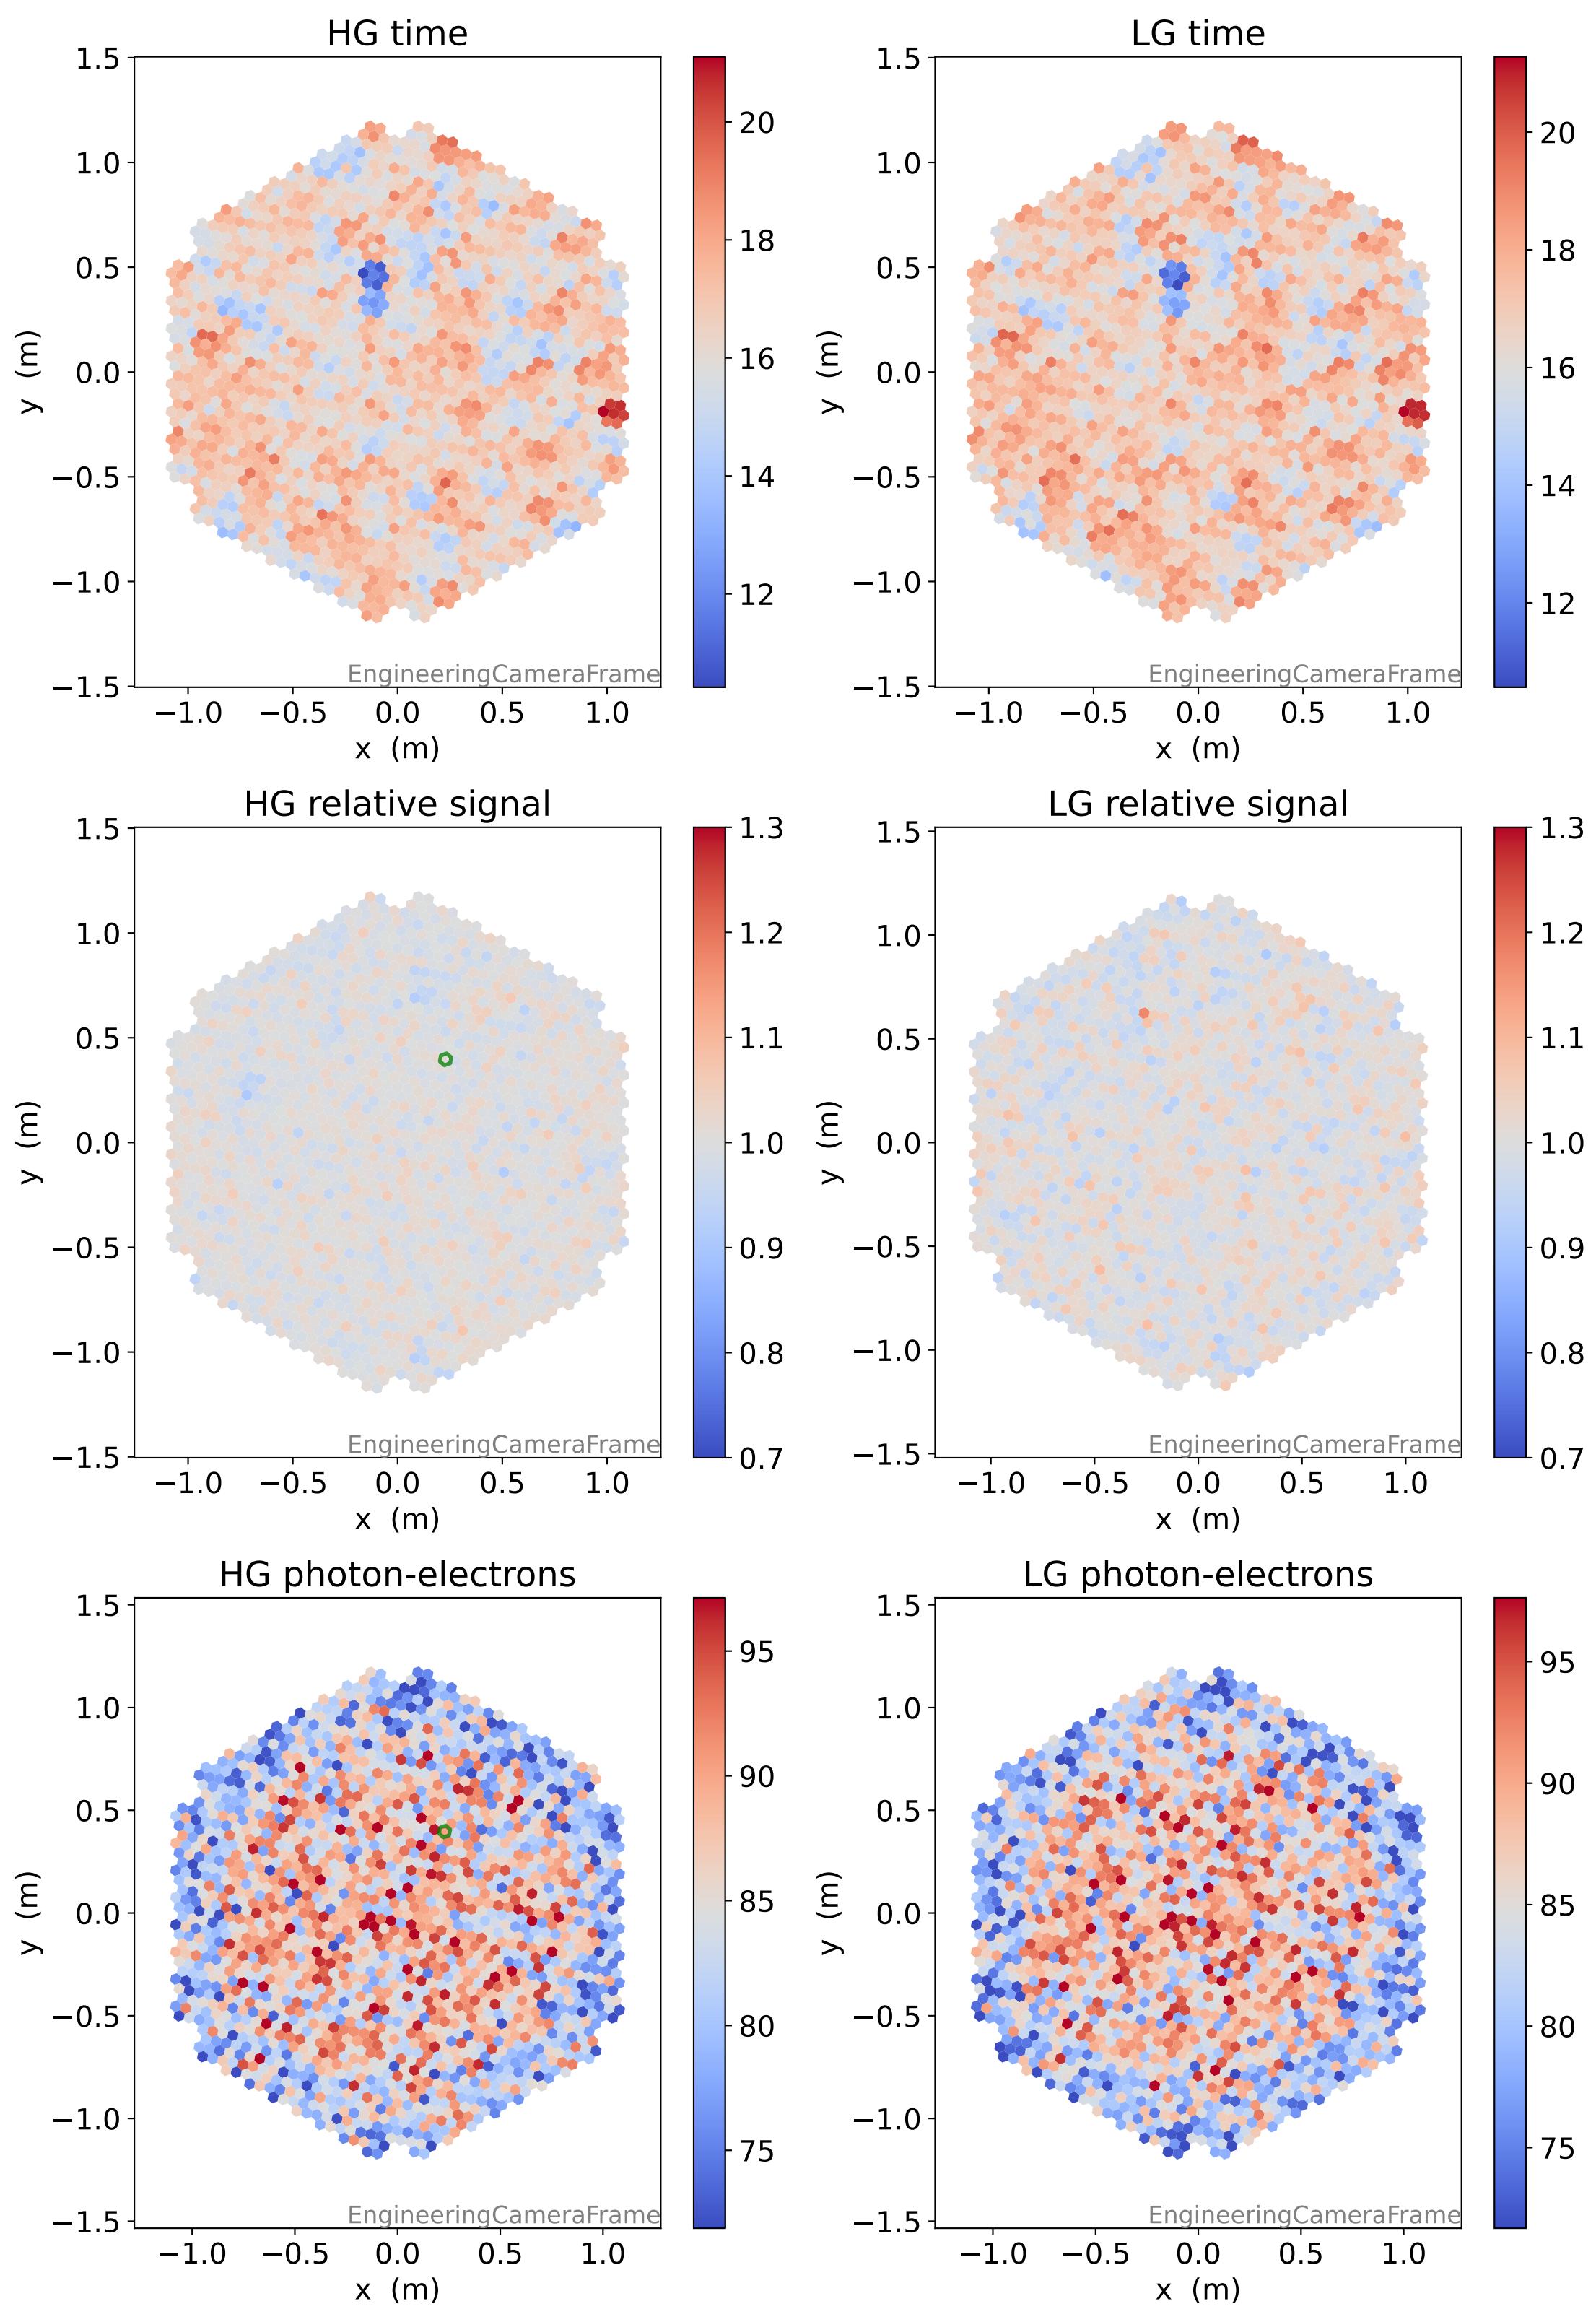

Run 10867

Run 10867

Run 10867 channel: HG

FF sample of 10000 events

pedestal sample of 10000 events

Run 10867 channel: LG

FF sample of 10000 events

pedestal sample of 10000 events