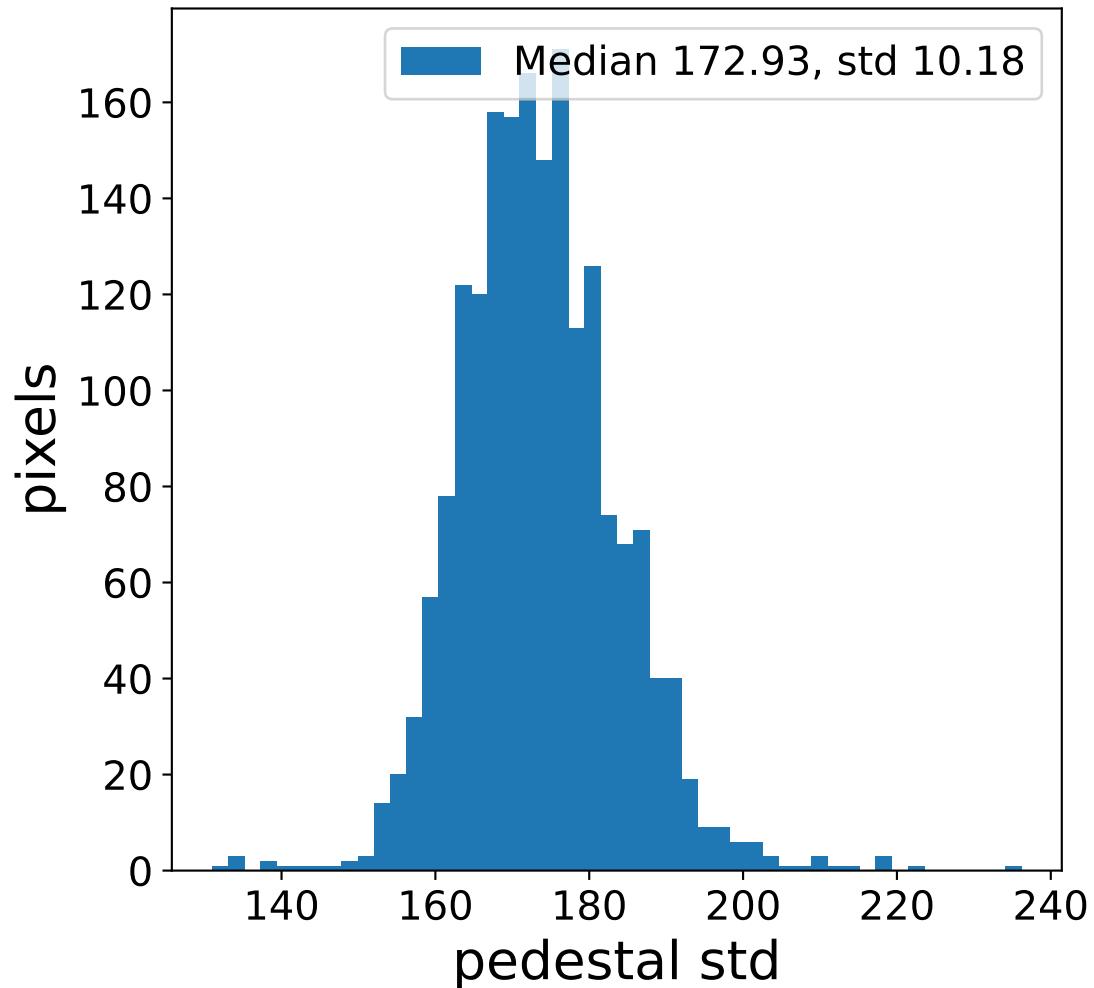

Run 10867

Run 10867

Run 10867 channel: HG

FF sample of 10000 events

pedestal sample of 10000 events

Run 10867 channel: LG

FF sample of 10000 events

pedestal sample of 10000 events