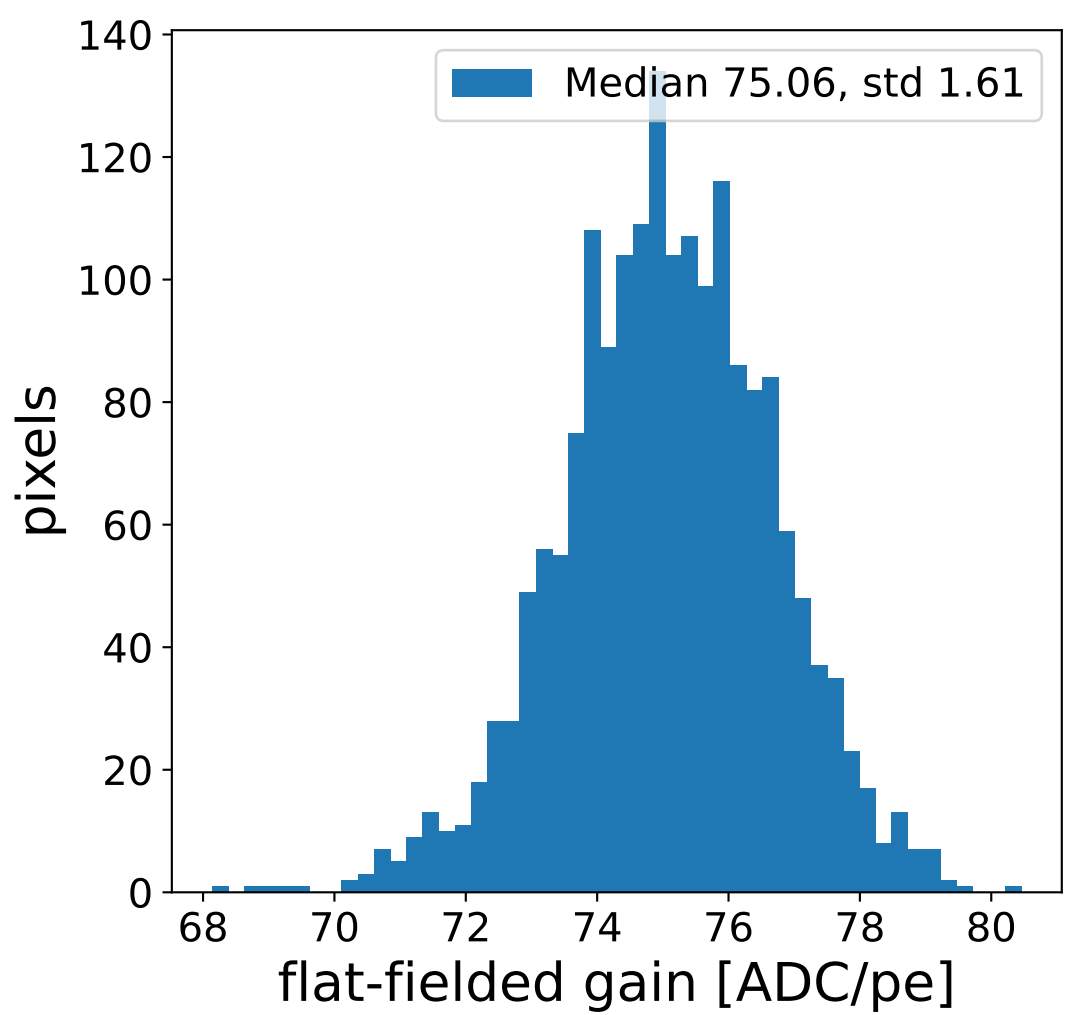

Run 10867

Run 10867

Run 10867 channel: HG

FF sample of 10000 events

pedestal sample of 10000 events

Run 10867 channel: LG

FF sample of 10000 events

pedestal sample of 10000 events