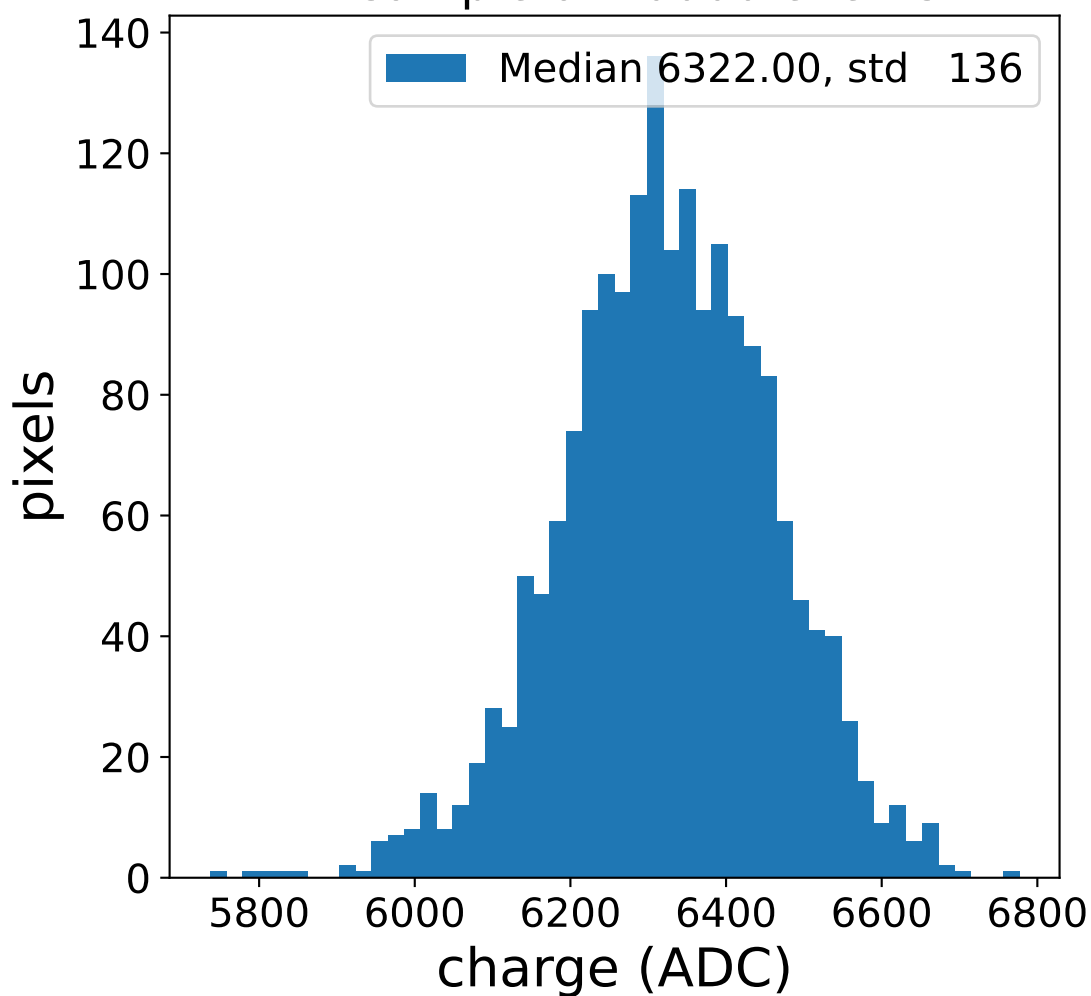

Run 10867

Run 10867

Run 10867 channel: HG

FF sample of 10000 events

pedestal sample of 10000 events

Run 10867 channel: LG

FF sample of 10000 events

pedestal sample of 10000 events