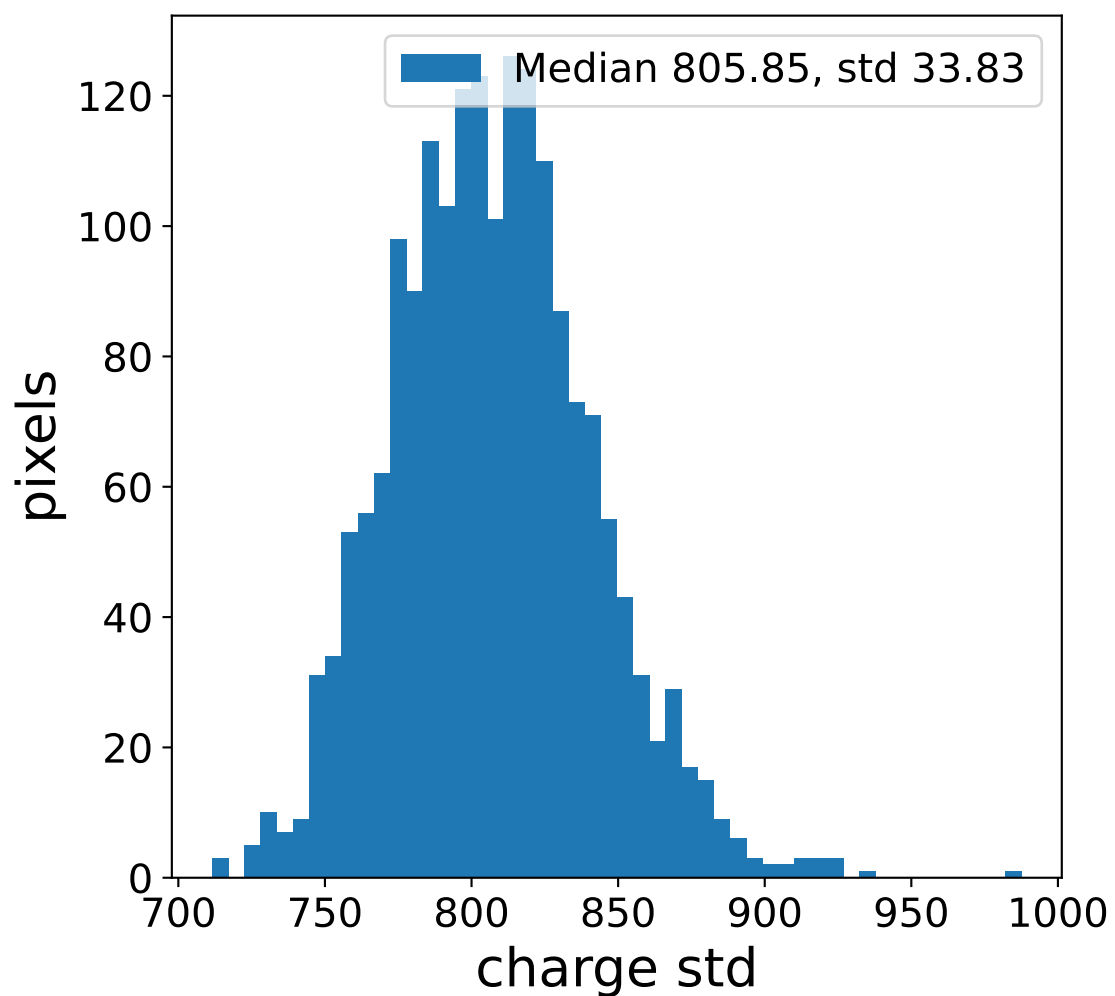

Run 10867

Run 10867

Run 10867 channel: HG

FF sample of 10000 events

pedestal sample of 10000 events

Run 10867 channel: LG

FF sample of 10000 events

pedestal sample of 10000 events