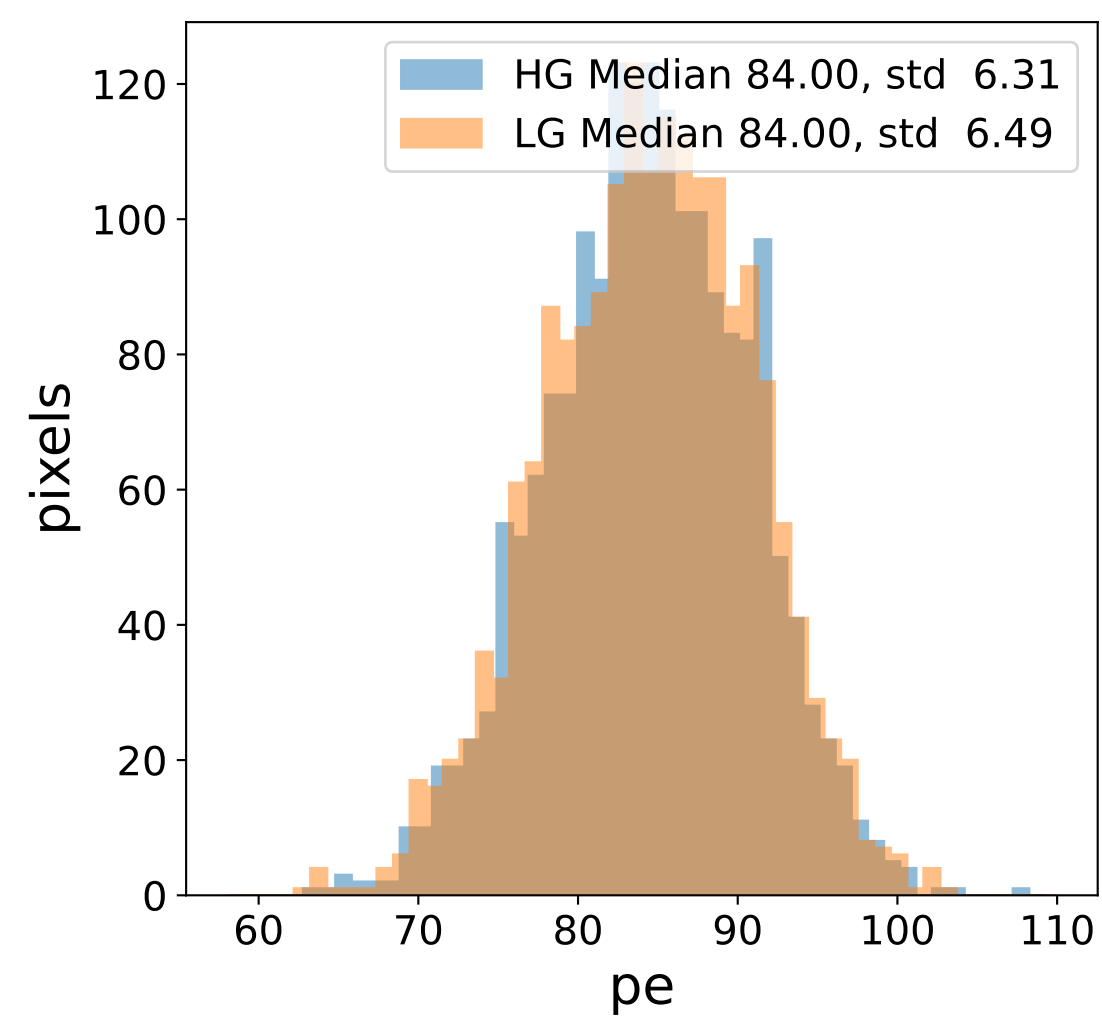

Run 10867

Run 10867

Run 10867 channel: HG

FF sample of 10000 events

pedestal sample of 10000 events

Run 10867 channel: LG

FF sample of 10000 events

pedestal sample of 10000 events