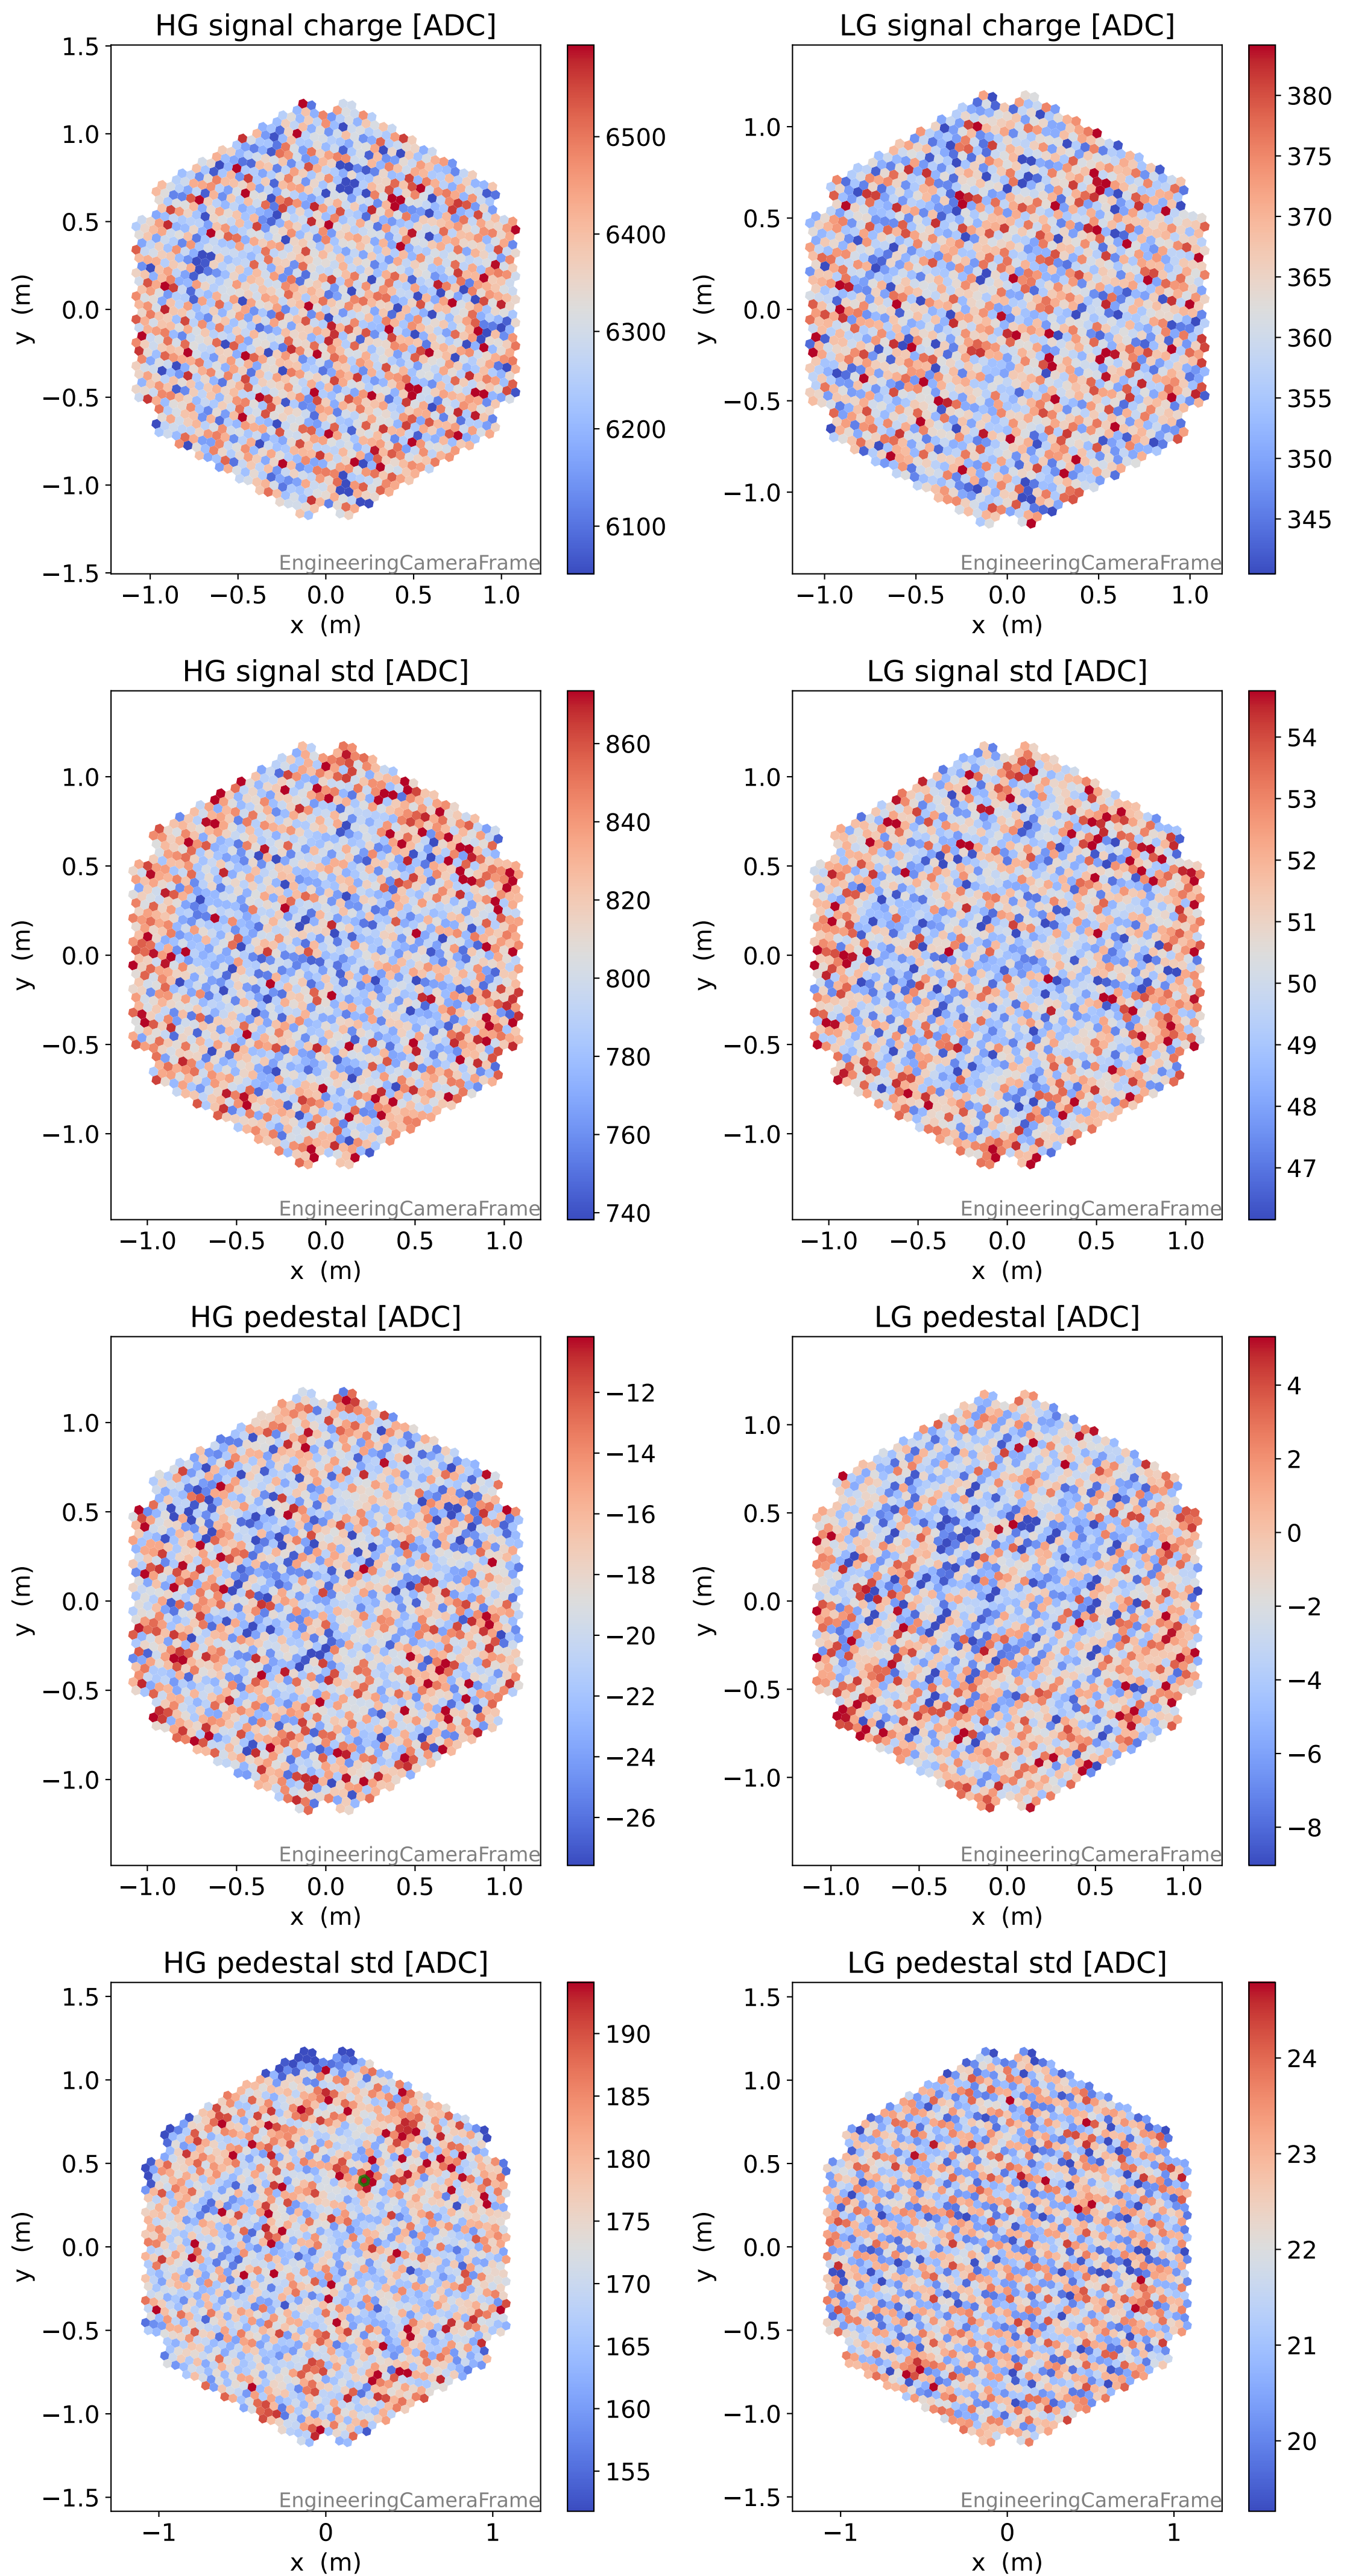

Run 10867

Run 10867

Run 10867 channel: HG

FF sample of 10000 events

pedestal sample of 10000 events

Run 10867 channel: LG

FF sample of 10000 events

pedestal sample of 10000 events