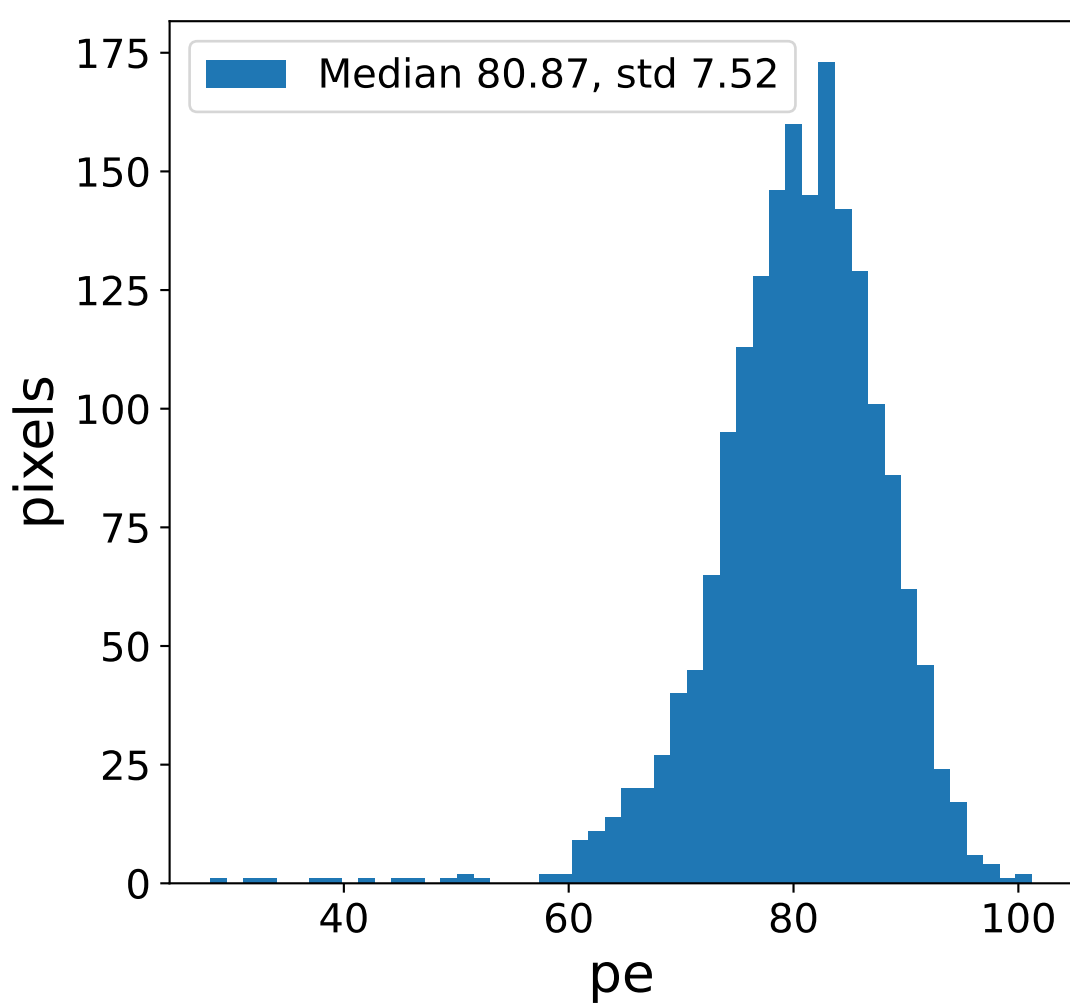

Run 11140

Run 11140

Run 11140 channel: HG

FF sample of 10000 events

pedestal sample of 10000 events

Run 11140 channel: LG

FF sample of 10000 events

pedestal sample of 10000 events