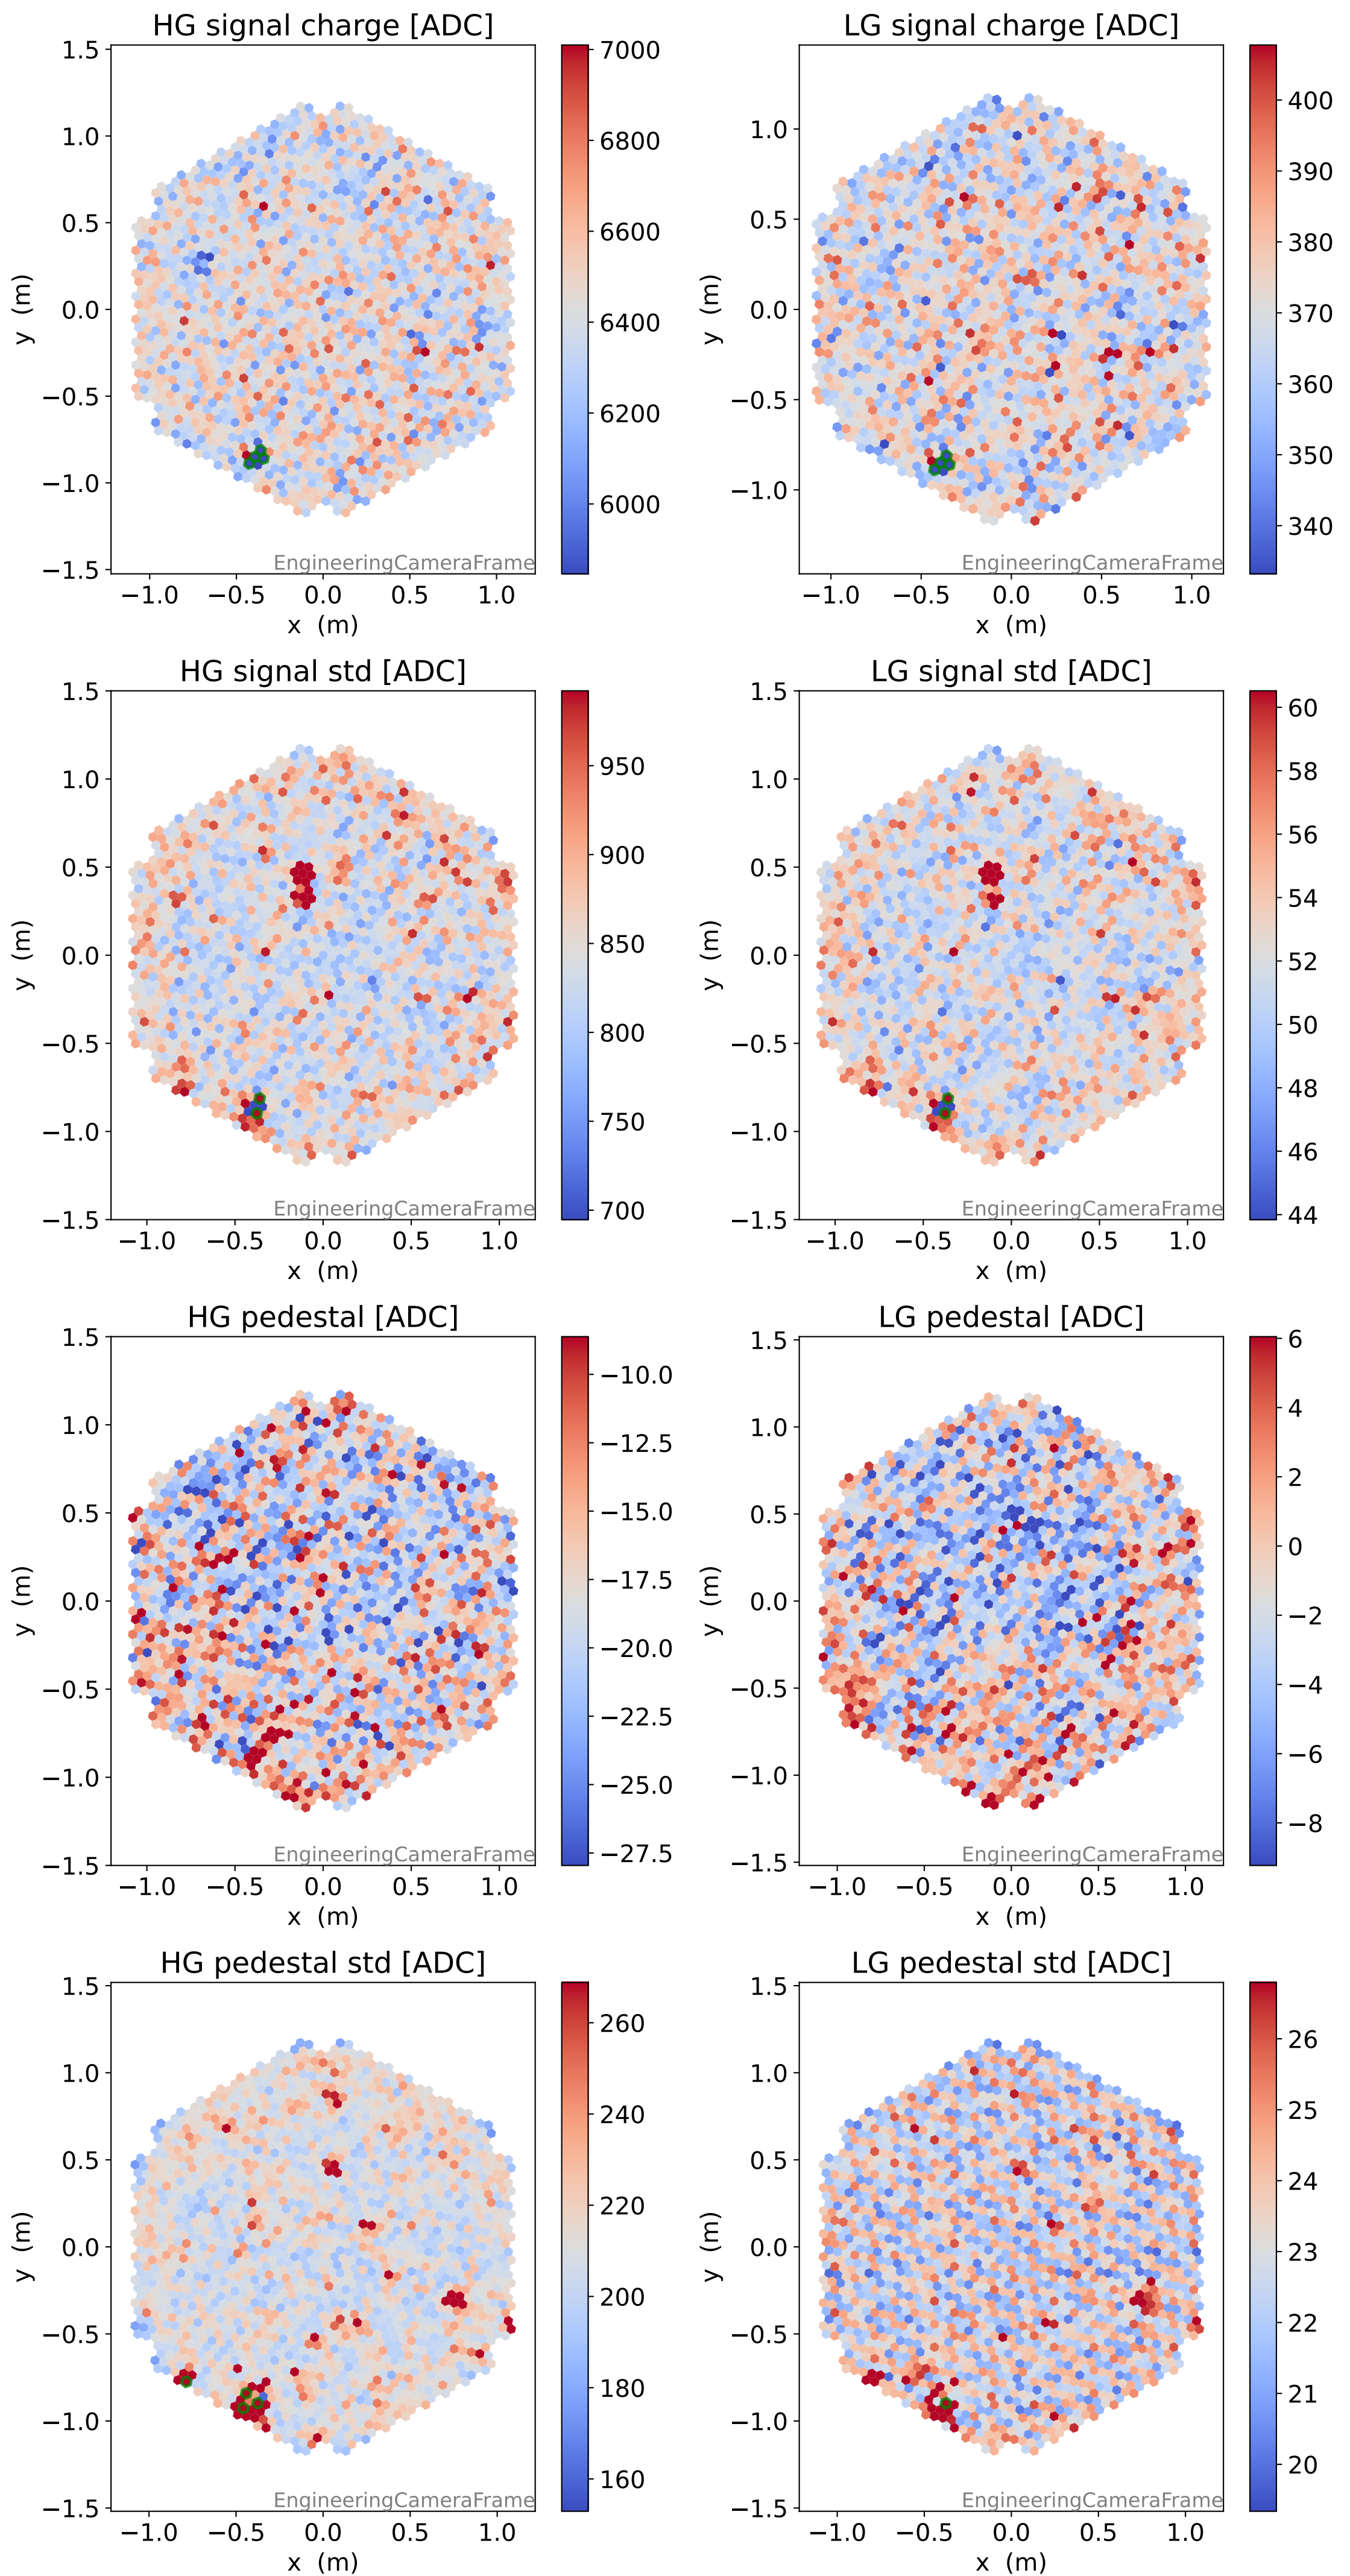

Run 11140

Run 11140

Run 11140 channel: HG

FF sample of 10000 events

pedestal sample of 10000 events

Run 11140 channel: LG

FF sample of 10000 events

pedestal sample of 10000 events