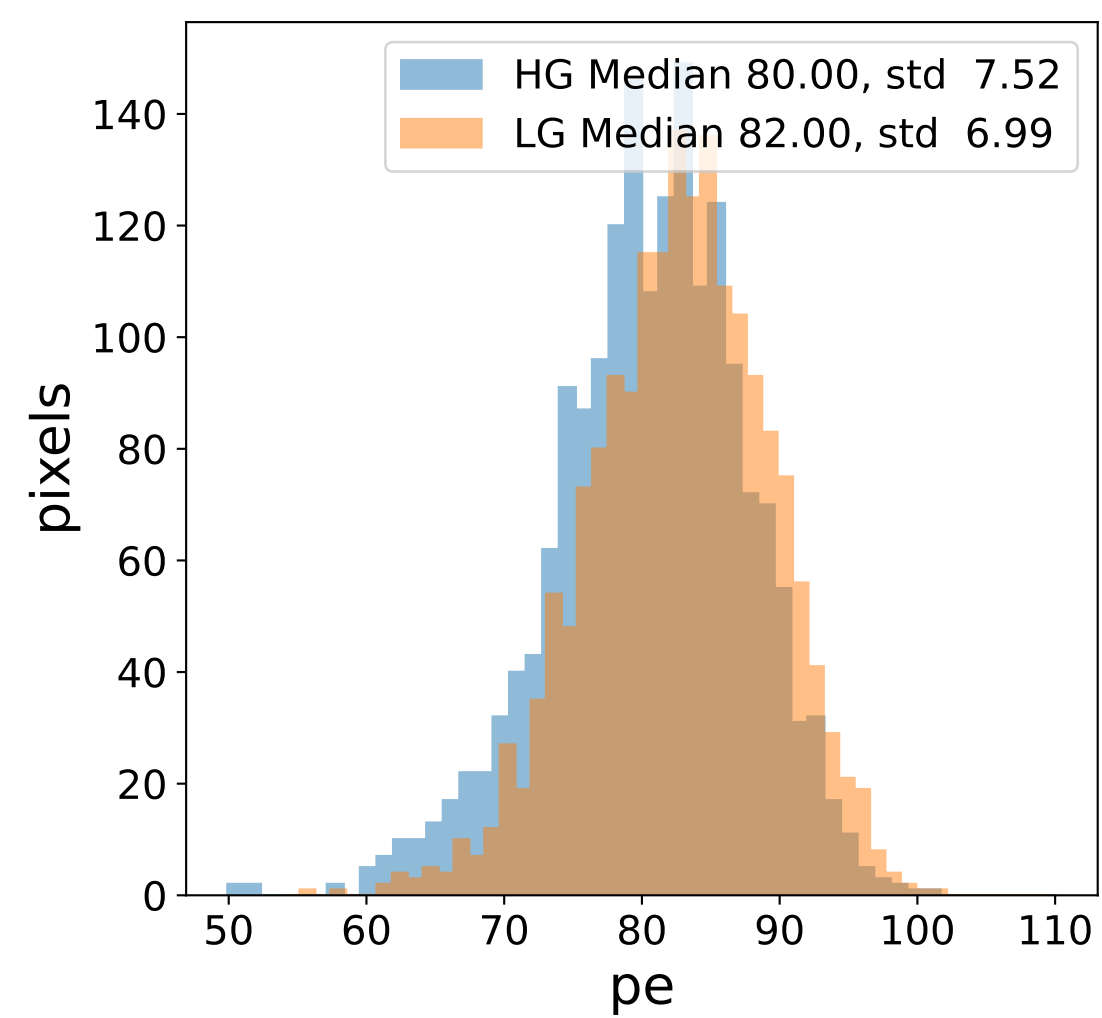

Run 11140

Run 11140

Run 11140 channel: HG

FF sample of 10000 events

pedestal sample of 10000 events

Run 11140 channel: LG

FF sample of 10000 events

pedestal sample of 10000 events