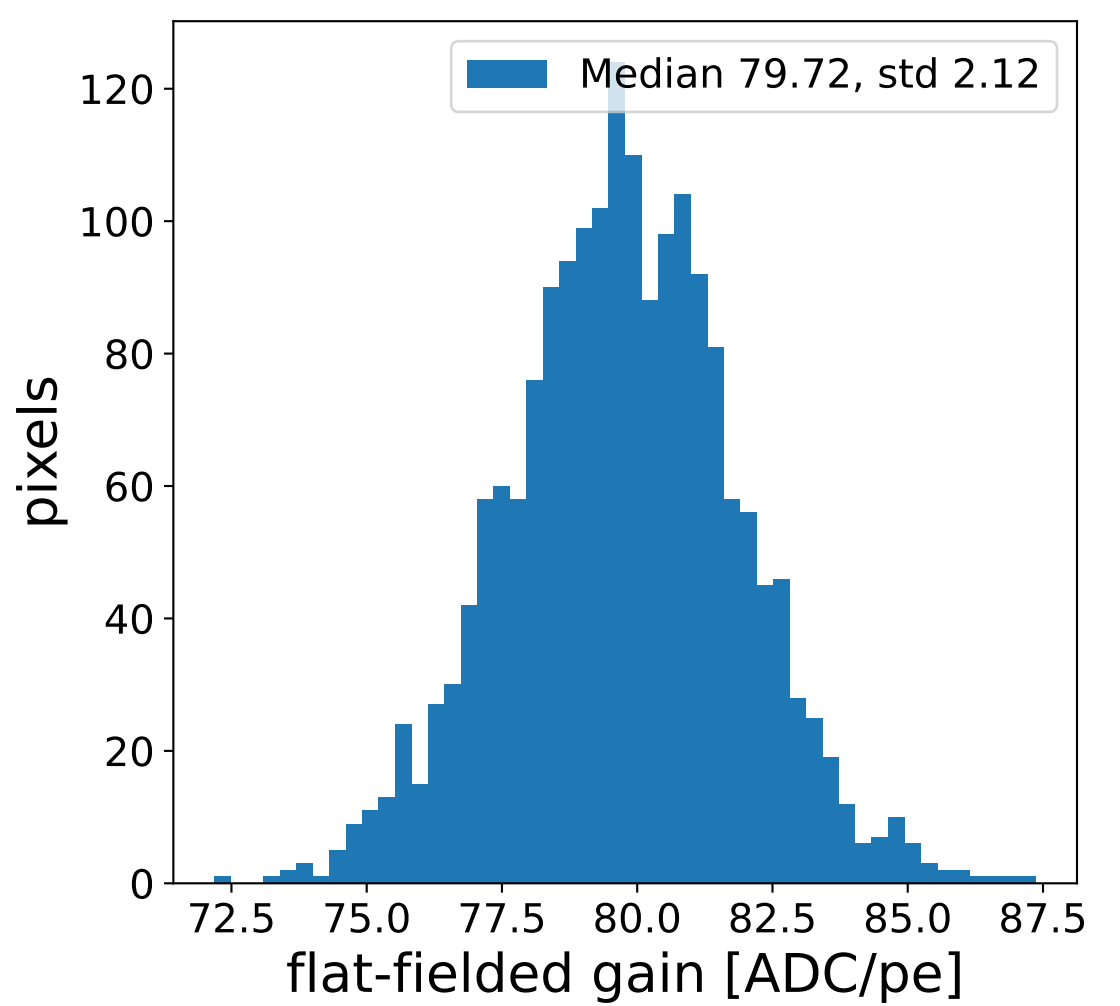

Run 11140

Run 11140

Run 11140 channel: HG

FF sample of 10000 events

pedestal sample of 10000 events

Run 11140 channel: LG

FF sample of 10000 events

pedestal sample of 10000 events