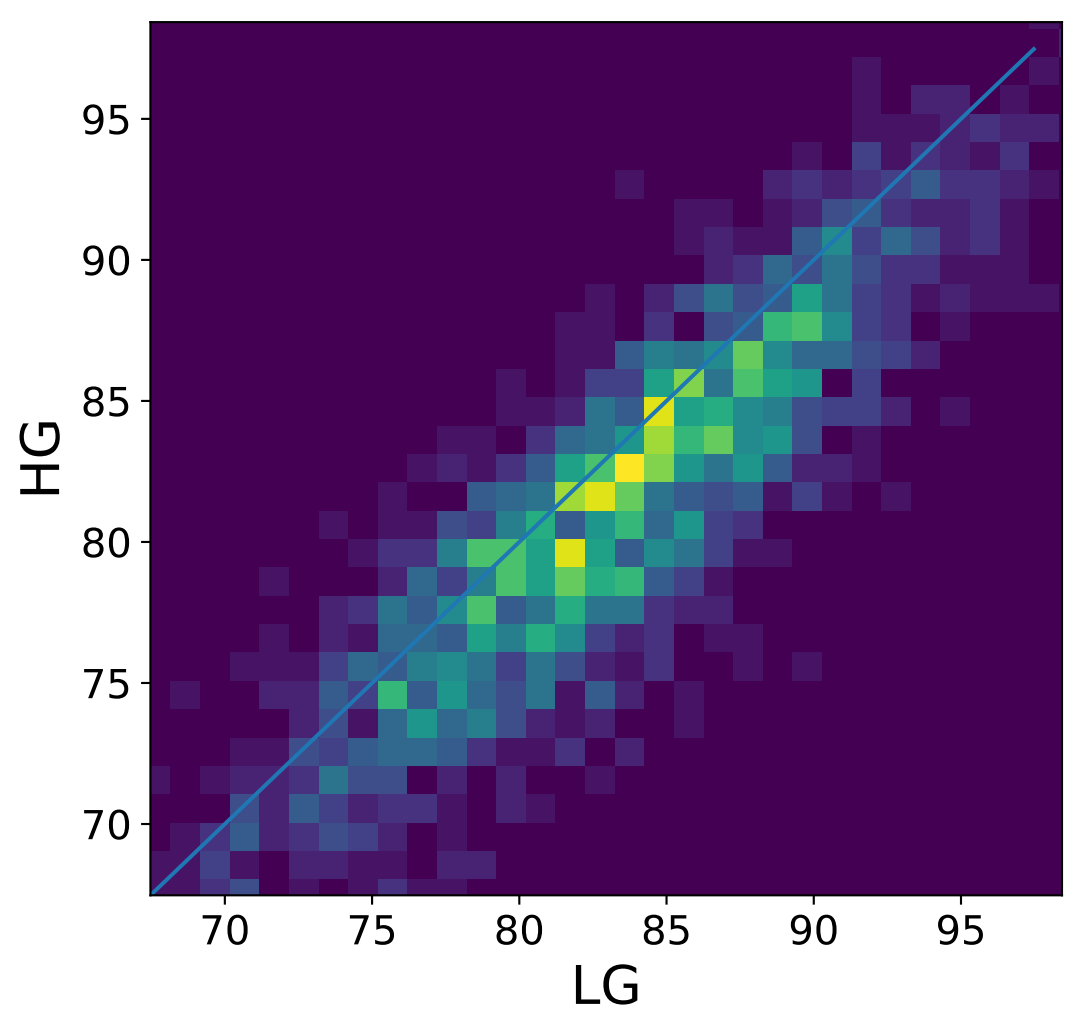

Run 11140

Run 11140

Run 11140 channel: HG

FF sample of 10000 events

pedestal sample of 10000 events

Run 11140 channel: LG

FF sample of 10000 events

pedestal sample of 10000 events