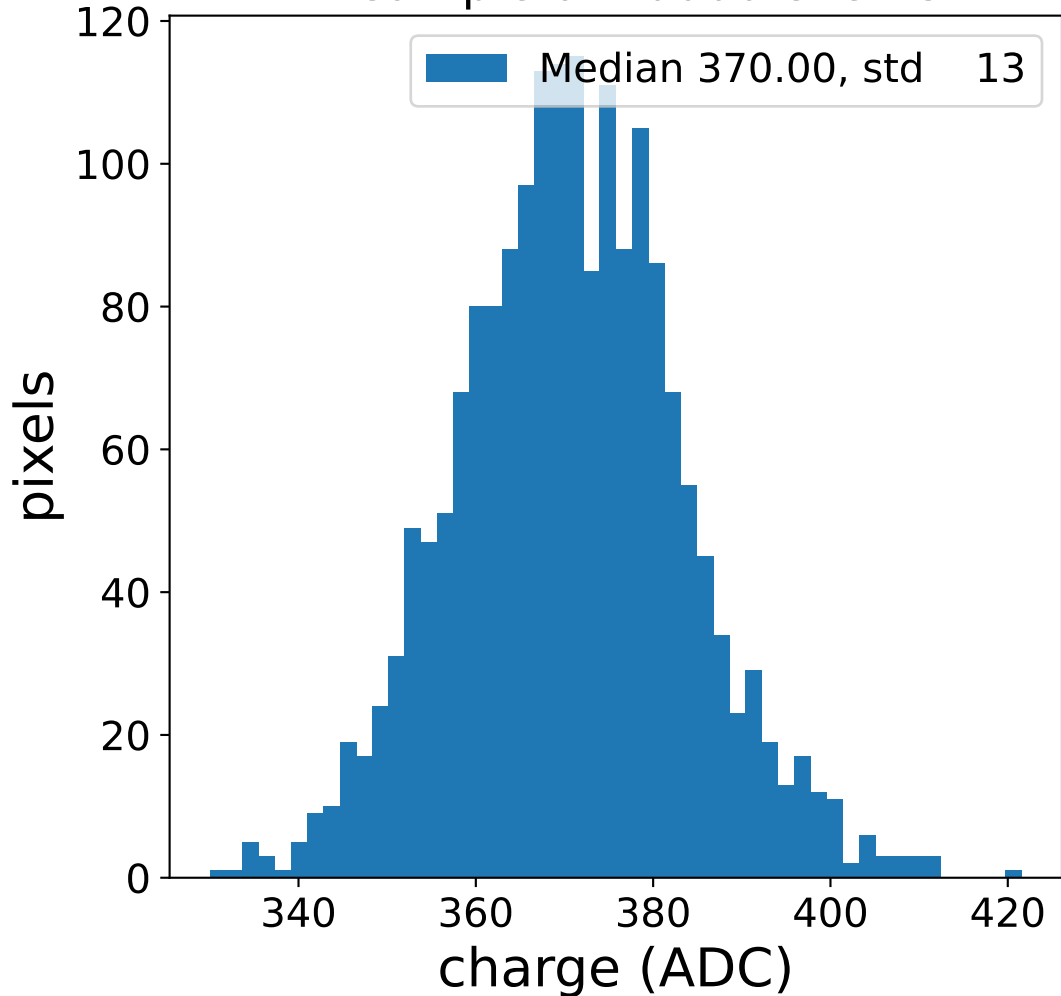

Run 11140

Run 11140

Run 11140 channel: HG

FF sample of 10000 events

pedestal sample of 10000 events

Run 11140 channel: LG

FF sample of 10000 events

pedestal sample of 10000 events