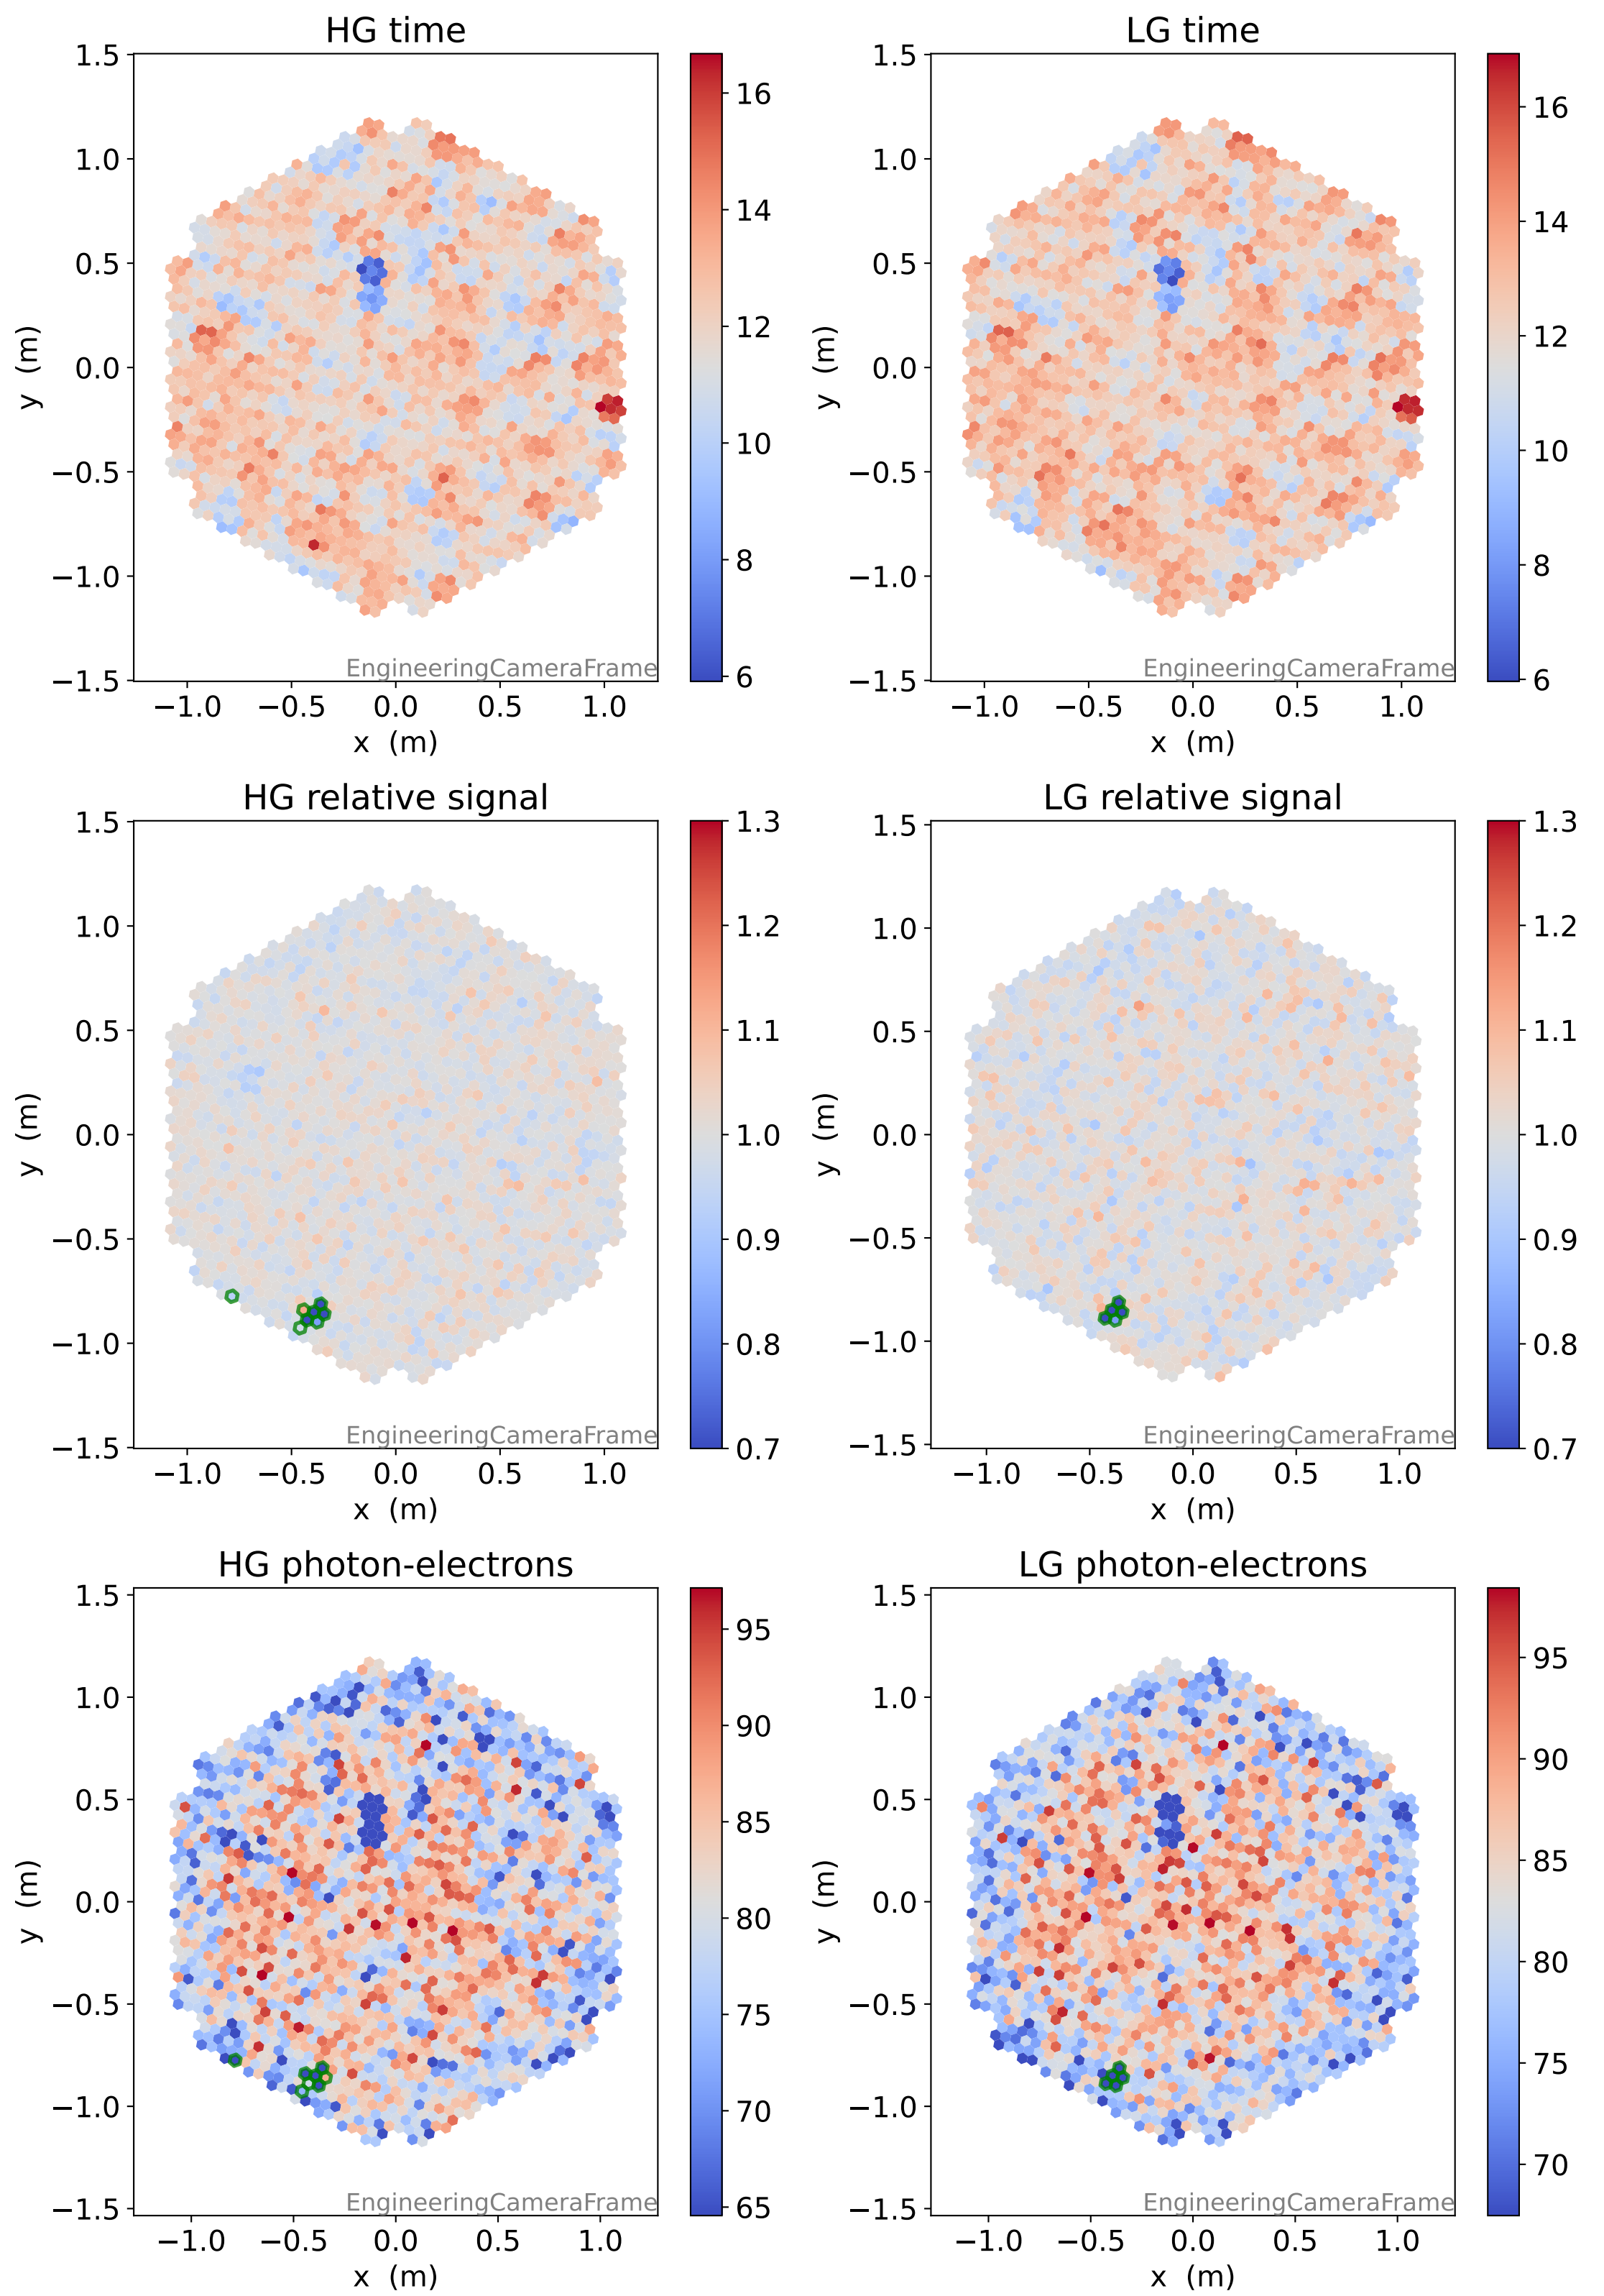

Run 11140

Run 11140

Run 11140 channel: HG

FF sample of 10000 events

pedestal sample of 10000 events

Run 11140 channel: LG

FF sample of 10000 events

pedestal sample of 10000 events