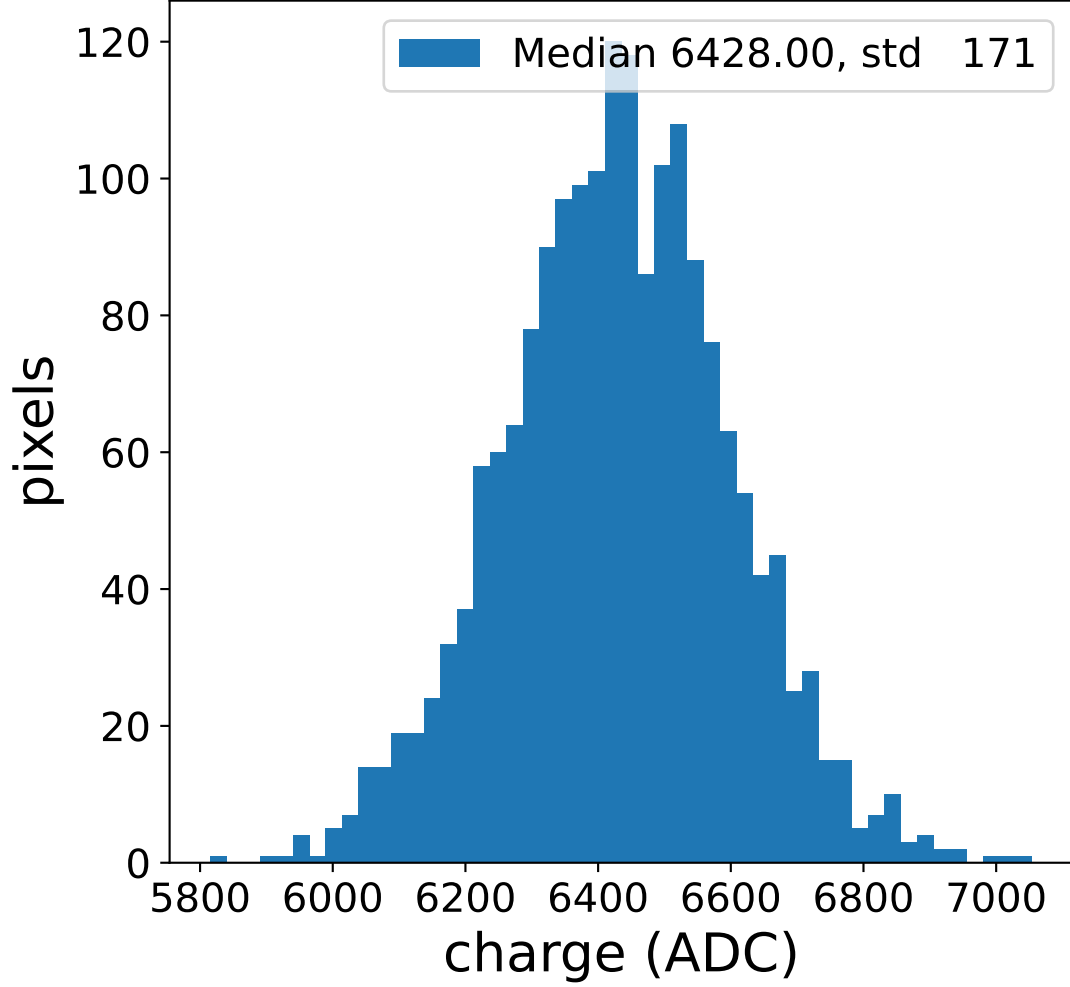

Run 11140

Run 11140

Run 11140 channel: HG

FF sample of 10000 events

pedestal sample of 10000 events

Run 11140 channel: LG

FF sample of 10000 events

pedestal sample of 10000 events